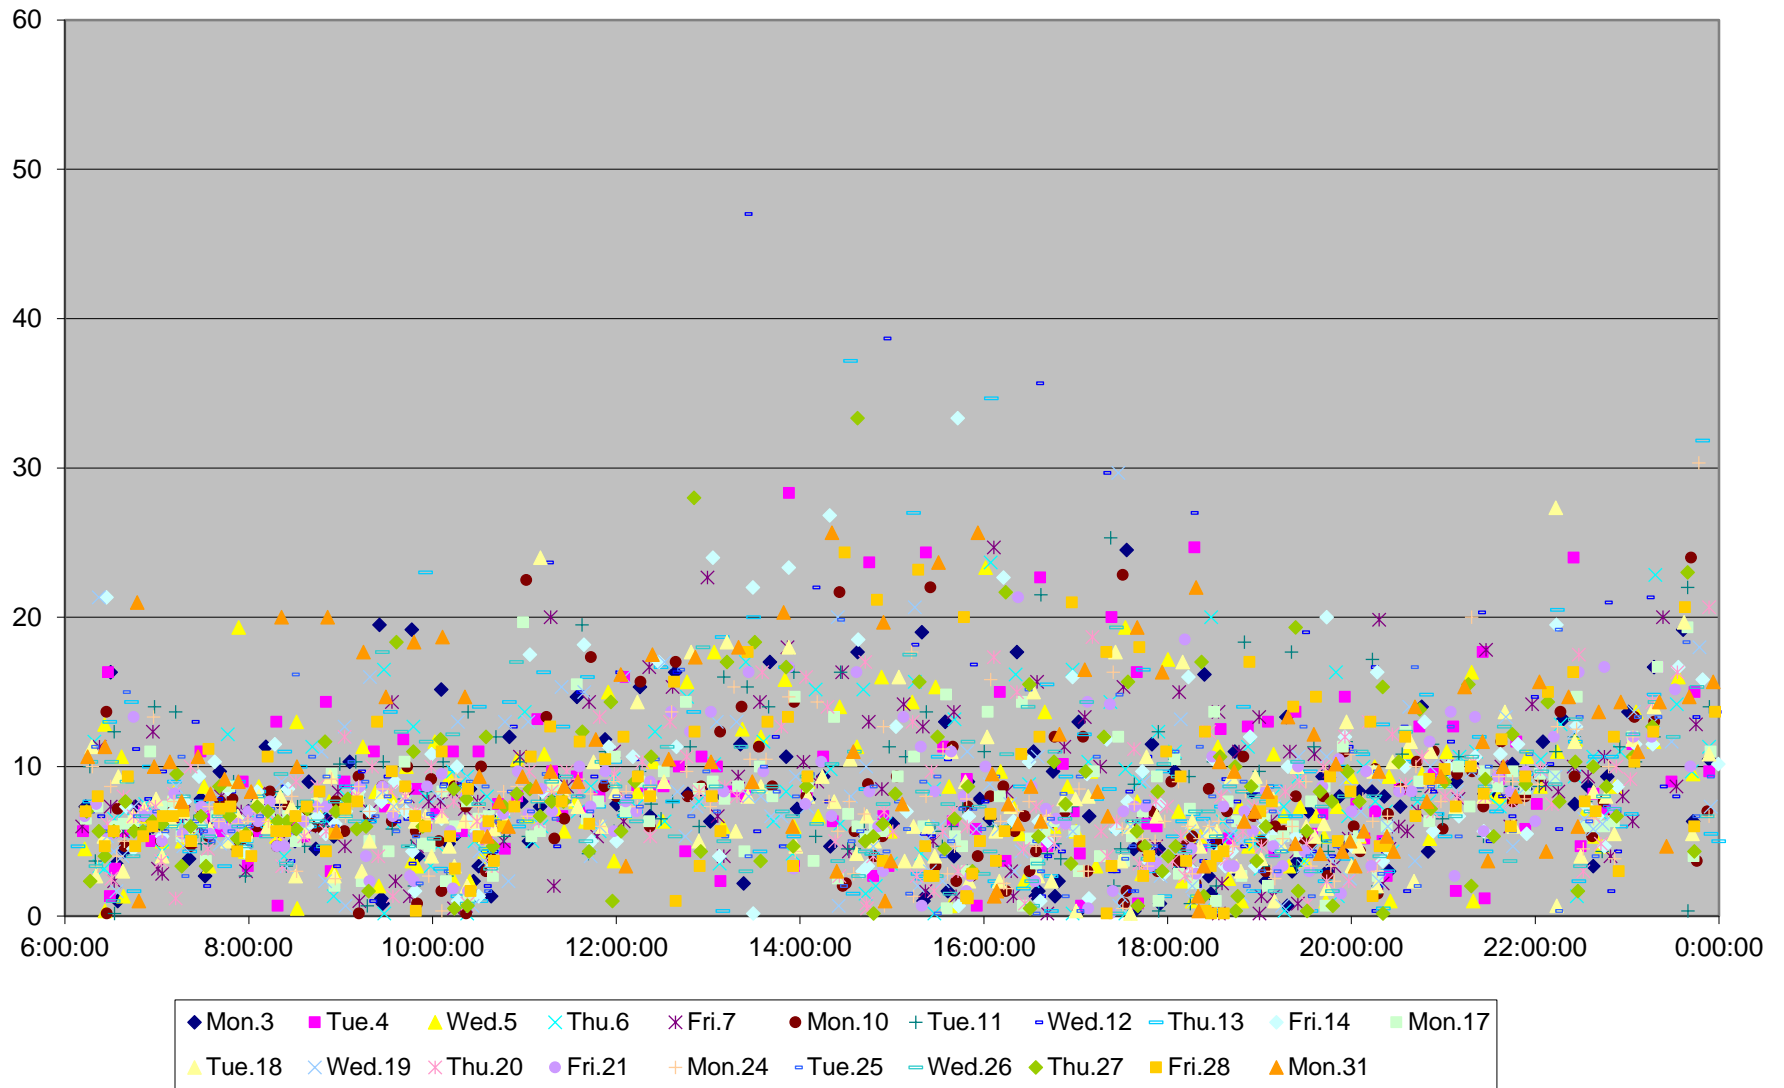

7 Bathurst Bus Headways at Barton Ave Northbound March 2014

7 Bathurst Bus Headways at Barton Ave Northbound March 2014

7 Bathurst Bus Headways at Barton Ave Northbound March 2014

7 Bathurst Bus Headways at Barton Ave Northbound March 2014

7 Bathurst Bus Headways at Barton Ave Northbound March 2014

7 Bathurst Bus Headways at Barton Ave Northbound March 2014

7 Bathurst Bus Headways at Barton Ave Northbound March 2014

7 Bathurst Bus Headways at Barton Ave Northbound March 2014 Weekday Statistics

7 Bathurst Bus Headways at Barton Ave Northbound March 2014 Saturday Statistics

7 Bathurst Bus Headways at Barton Ave Northbound March 2014 Sunday Statistics