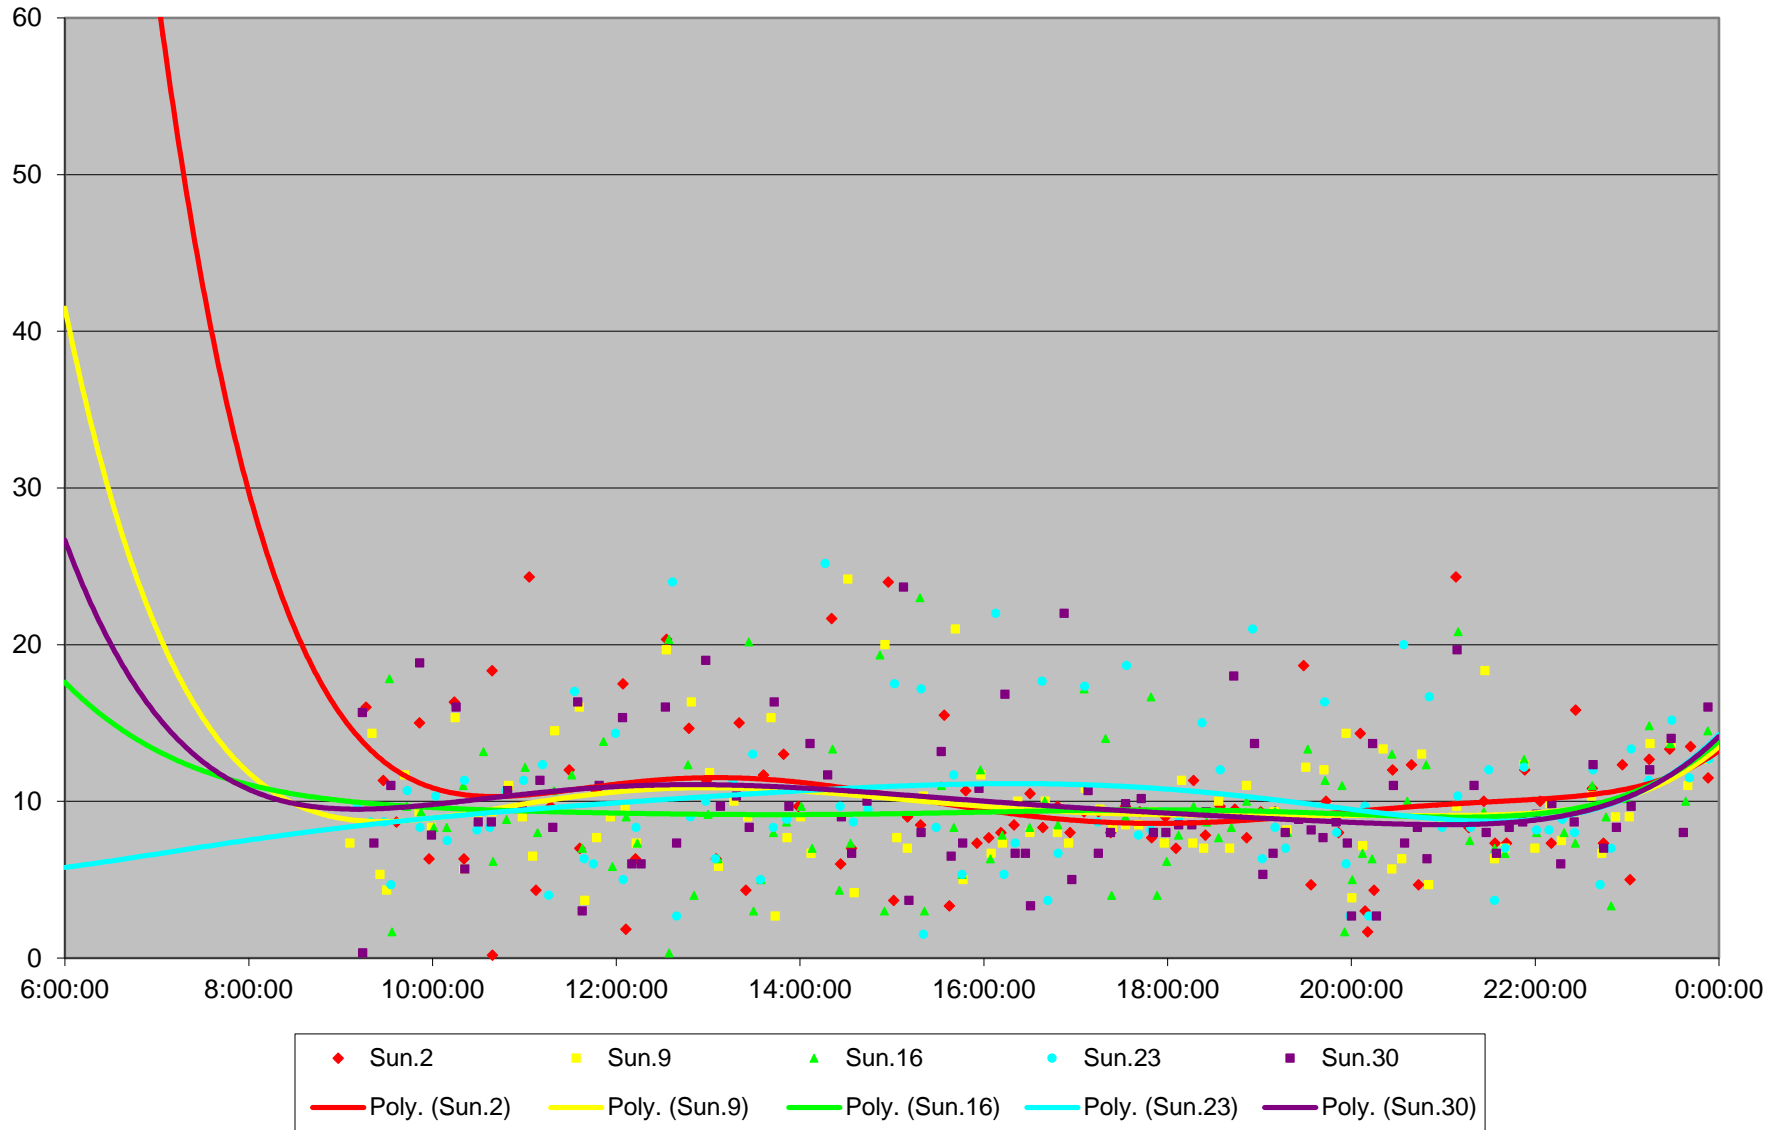

7 Bathurst Bus Headways at Barton Ave Northbound March 2014

7 Bathurst Bus Headways at Barton Ave Northbound March 2014

7 Bathurst Bus Headways at Barton Ave Northbound March 2014

7 Bathurst Bus Headways at Barton Ave Northbound March 2014

7 Bathurst Bus Headways at Barton Ave Northbound March 2014

7 Bathurst Bus Headways at Barton Ave Northbound March 2014

7 Bathurst Bus Headways at Barton Ave Northbound March 2014

7 Bathurst Bus Headways at Barton Ave Northbound March 2014 Weekday Statistics

7 Bathurst Bus Headways at Barton Ave Northbound March 2014 Saturday Statistics

7 Bathurst Bus Headways at Barton Ave Northbound March 2014 Sunday Statistics