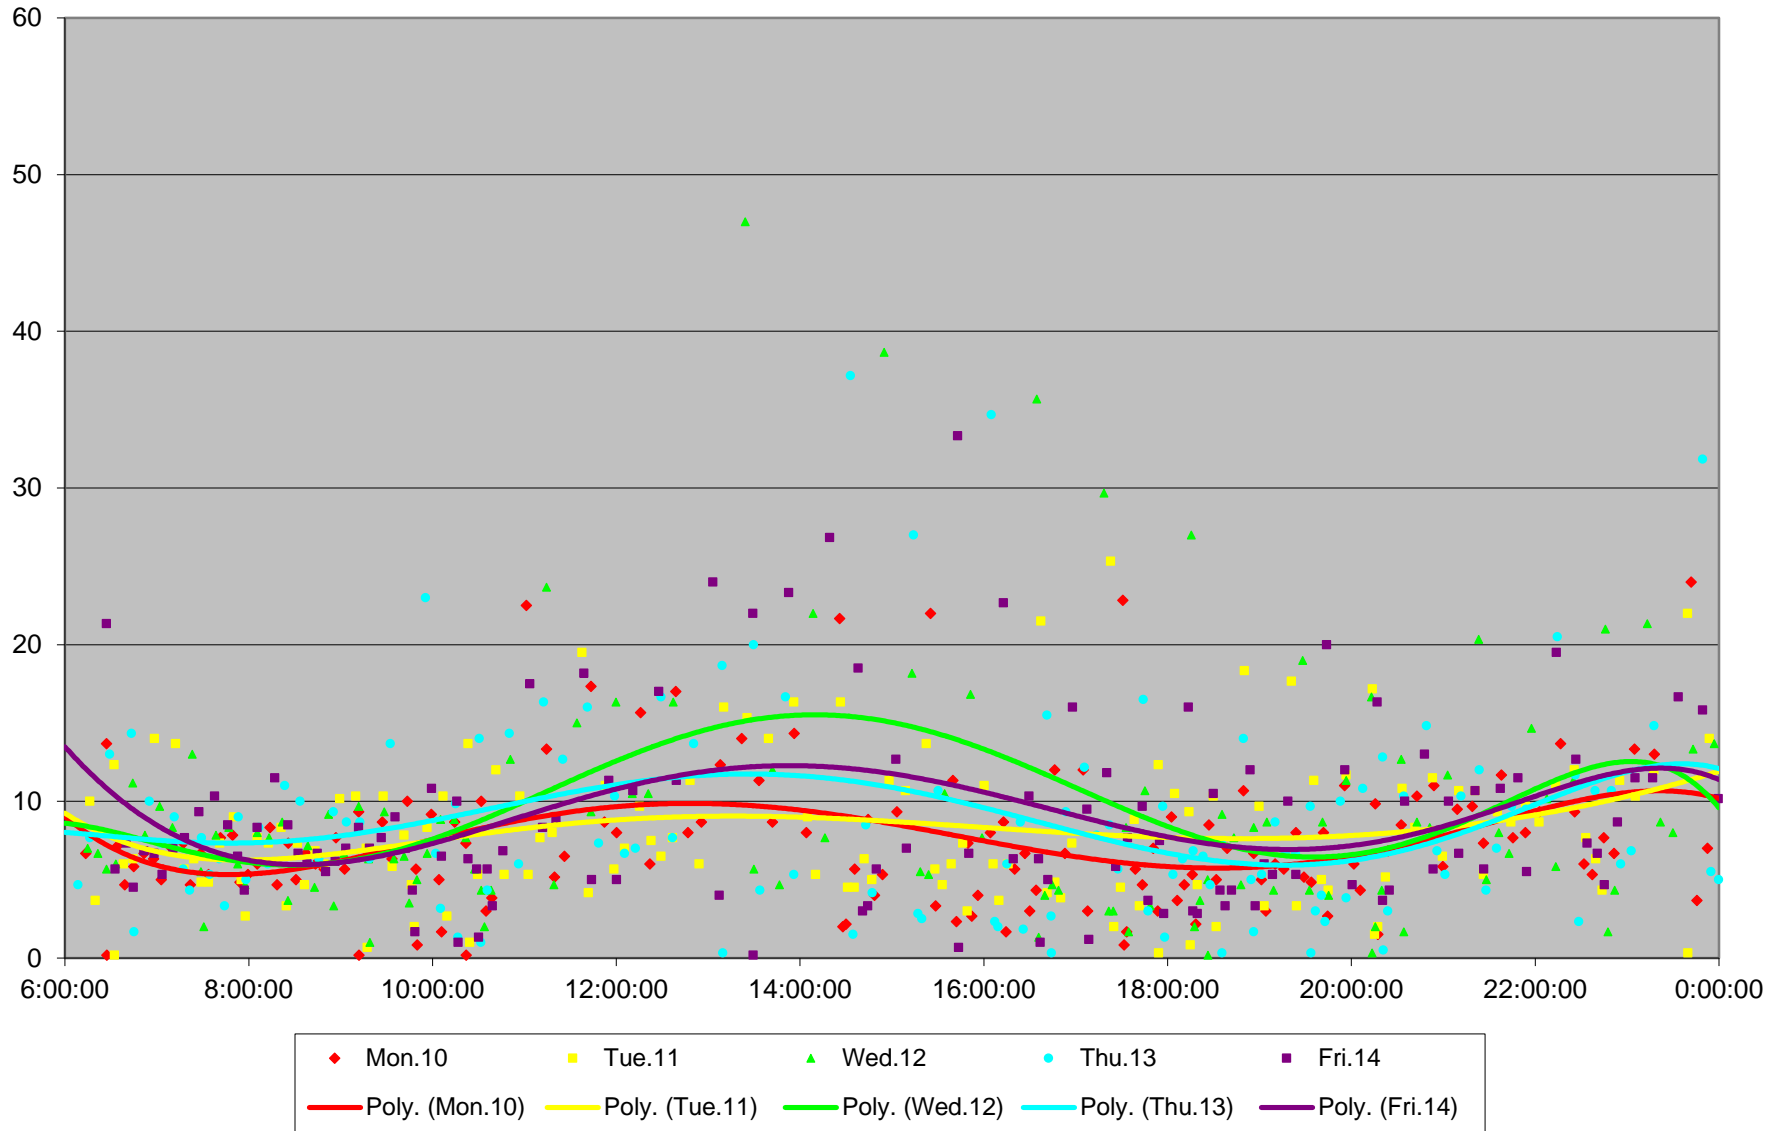

7 Bathurst Bus Headways at Barton Ave Northbound March 2014

7 Bathurst Bus Headways at Barton Ave Northbound March 2014

7 Bathurst Bus Headways at Barton Ave Northbound March 2014

7 Bathurst Bus Headways at Barton Ave Northbound March 2014

7 Bathurst Bus Headways at Barton Ave Northbound March 2014

7 Bathurst Bus Headways at Barton Ave Northbound March 2014

7 Bathurst Bus Headways at Barton Ave Northbound March 2014

7 Bathurst Bus Headways at Barton Ave Northbound March 2014 Weekday Statistics

7 Bathurst Bus Headways at Barton Ave Northbound March 2014 Saturday Statistics

7 Bathurst Bus Headways at Barton Ave Northbound March 2014 Sunday Statistics