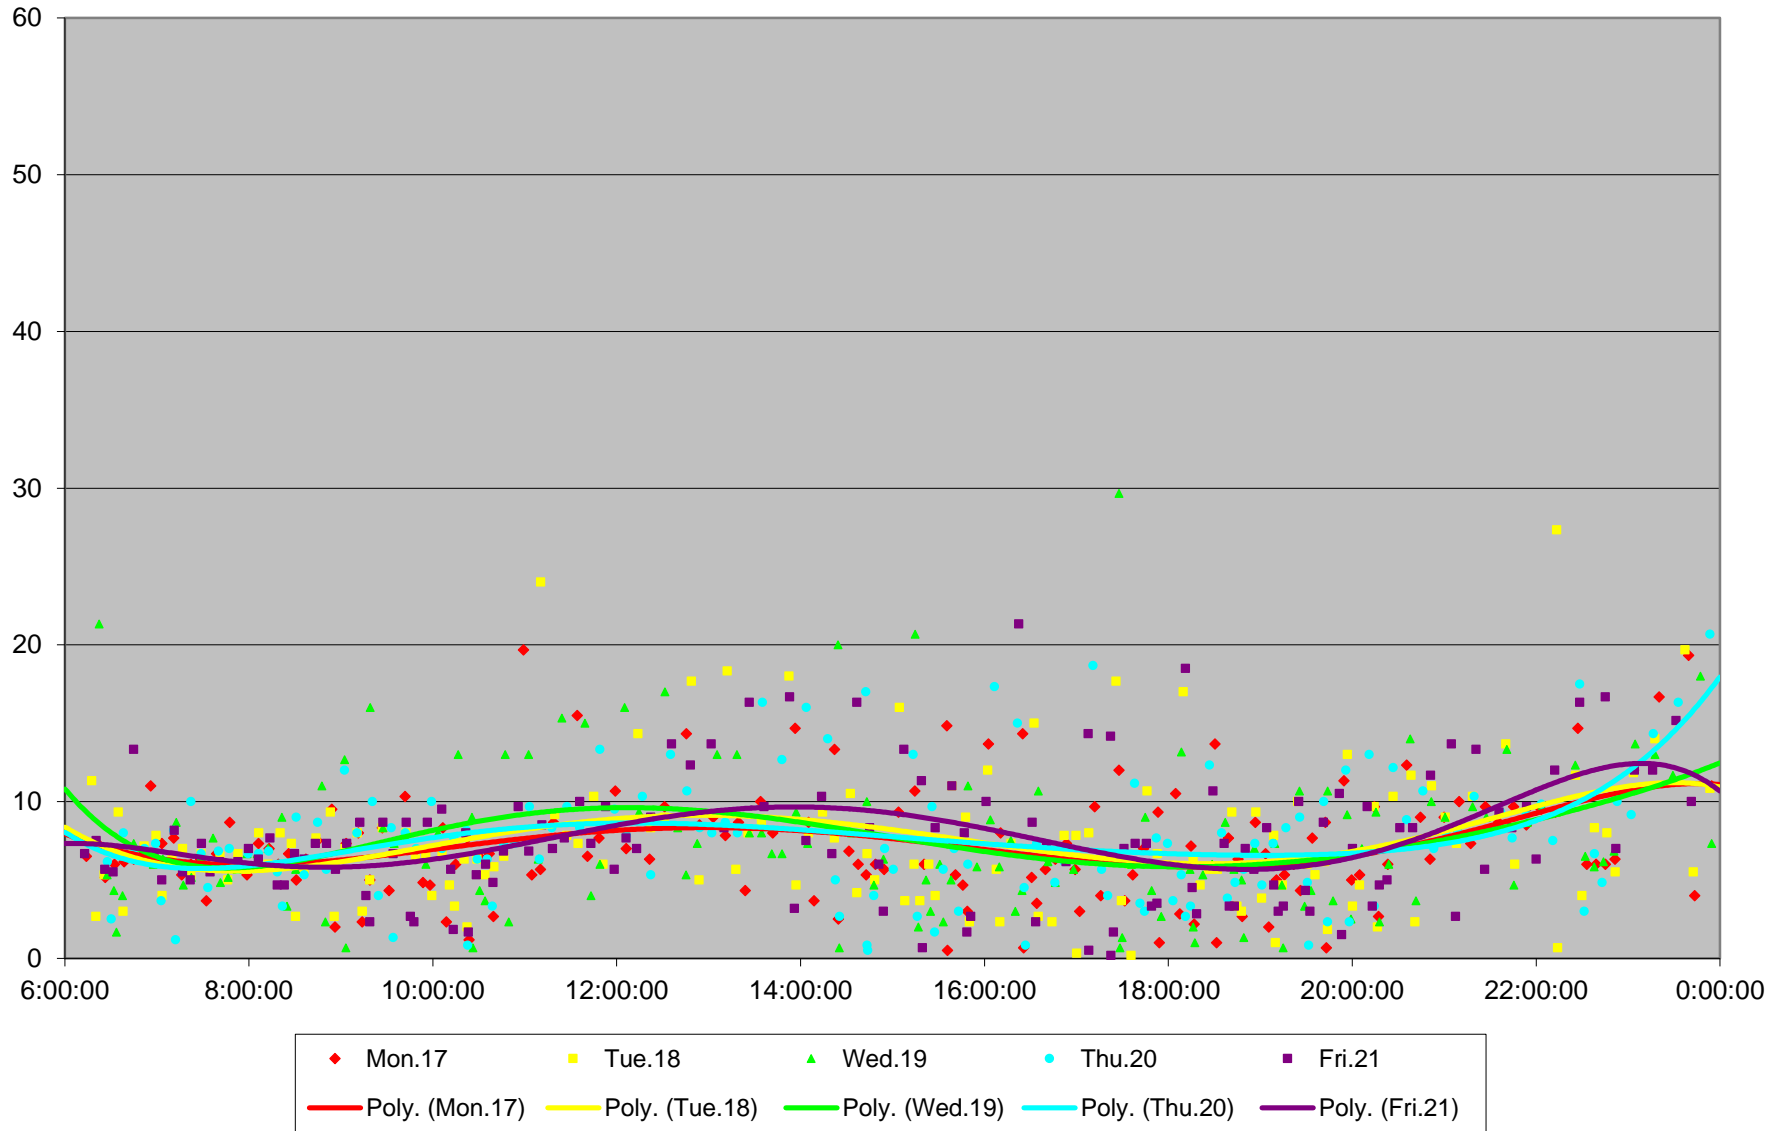

7 Bathurst Bus Headways at Barton Ave Northbound March 2014

7 Bathurst Bus Headways at Barton Ave Northbound March 2014

7 Bathurst Bus Headways at Barton Ave Northbound March 2014

7 Bathurst Bus Headways at Barton Ave Northbound March 2014

7 Bathurst Bus Headways at Barton Ave Northbound March 2014

7 Bathurst Bus Headways at Barton Ave Northbound March 2014

7 Bathurst Bus Headways at Barton Ave Northbound March 2014

7 Bathurst Bus Headways at Barton Ave Northbound March 2014 Weekday Statistics

7 Bathurst Bus Headways at Barton Ave Northbound March 2014 Saturday Statistics

7 Bathurst Bus Headways at Barton Ave Northbound March 2014 Sunday Statistics