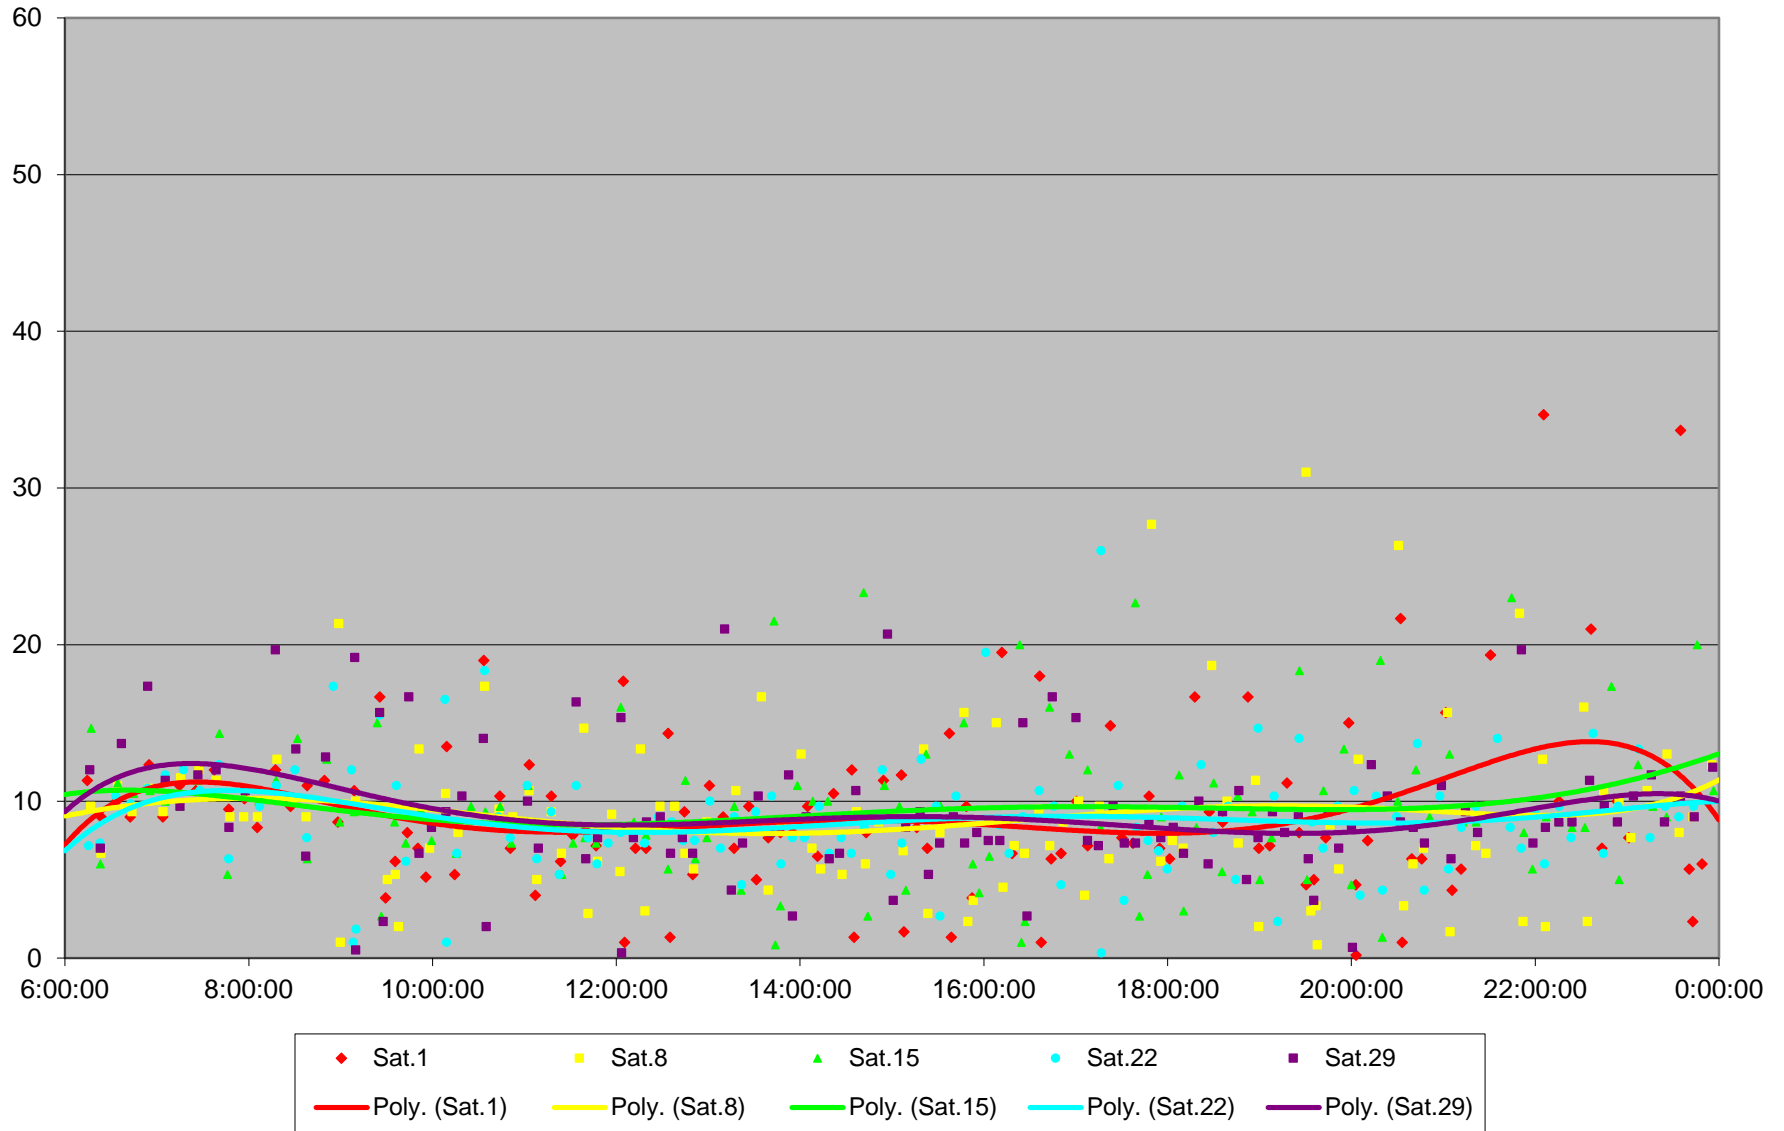

7 Bathurst Bus Headways at Barton Ave Northbound March 2014

7 Bathurst Bus Headways at Barton Ave Northbound March 2014

7 Bathurst Bus Headways at Barton Ave Northbound March 2014

7 Bathurst Bus Headways at Barton Ave Northbound March 2014

7 Bathurst Bus Headways at Barton Ave Northbound March 2014

7 Bathurst Bus Headways at Barton Ave Northbound March 2014

7 Bathurst Bus Headways at Barton Ave Northbound March 2014

7 Bathurst Bus Headways at Barton Ave Northbound March 2014 Weekday Statistics

7 Bathurst Bus Headways at Barton Ave Northbound March 2014 Saturday Statistics

7 Bathurst Bus Headways at Barton Ave Northbound March 2014 Sunday Statistics