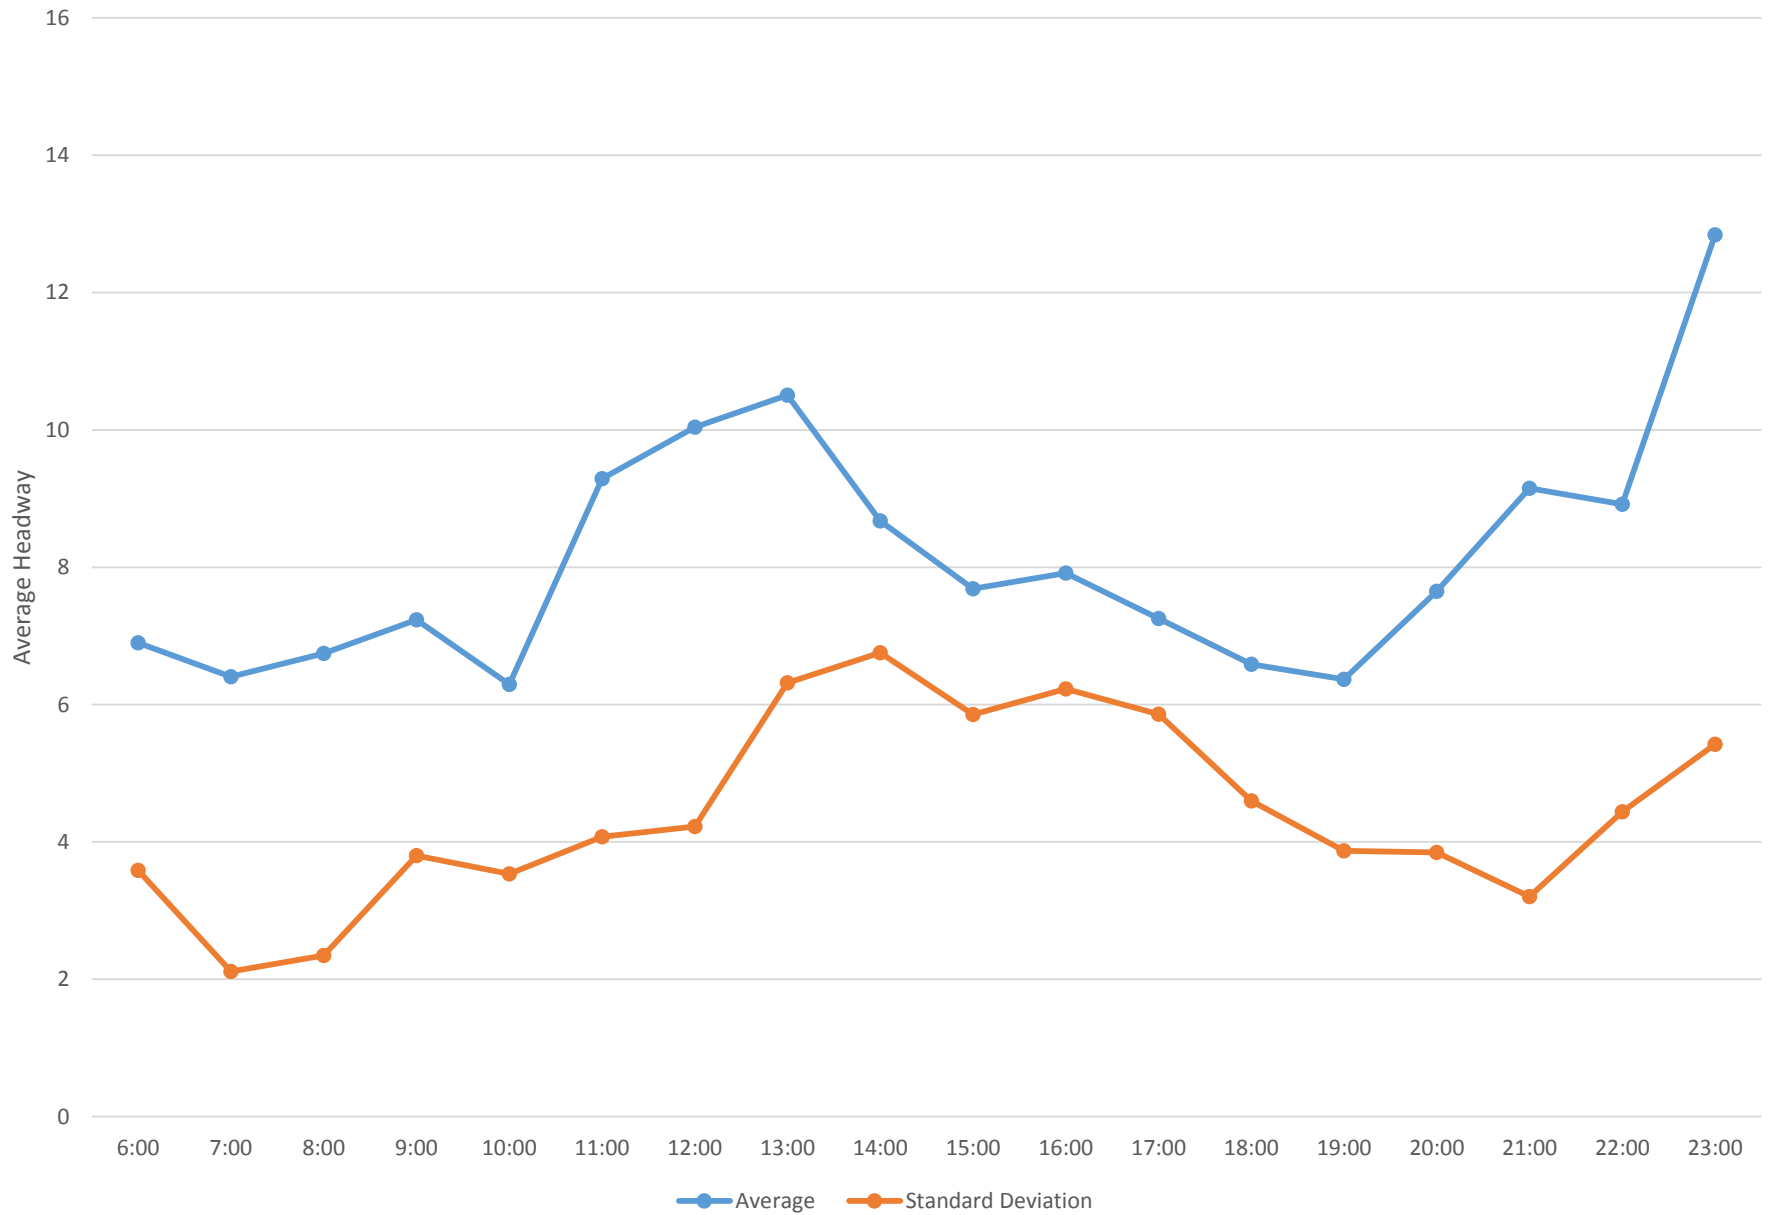

7 Bathurst Bus Headways at Barton Ave Northbound March 2014

7 Bathurst Bus Headways at Barton Ave Northbound March 2014

7 Bathurst Bus Headways at Barton Ave Northbound March 2014

7 Bathurst Bus Headways at Barton Ave Northbound March 2014 Weekday Statistics

7 Bathurst Bus Headways at Barton Ave Northbound March 2014 Saturday Statistics

7 Bathurst Bus Headways at Barton Ave Northbound March 2014 Sunday Statistics