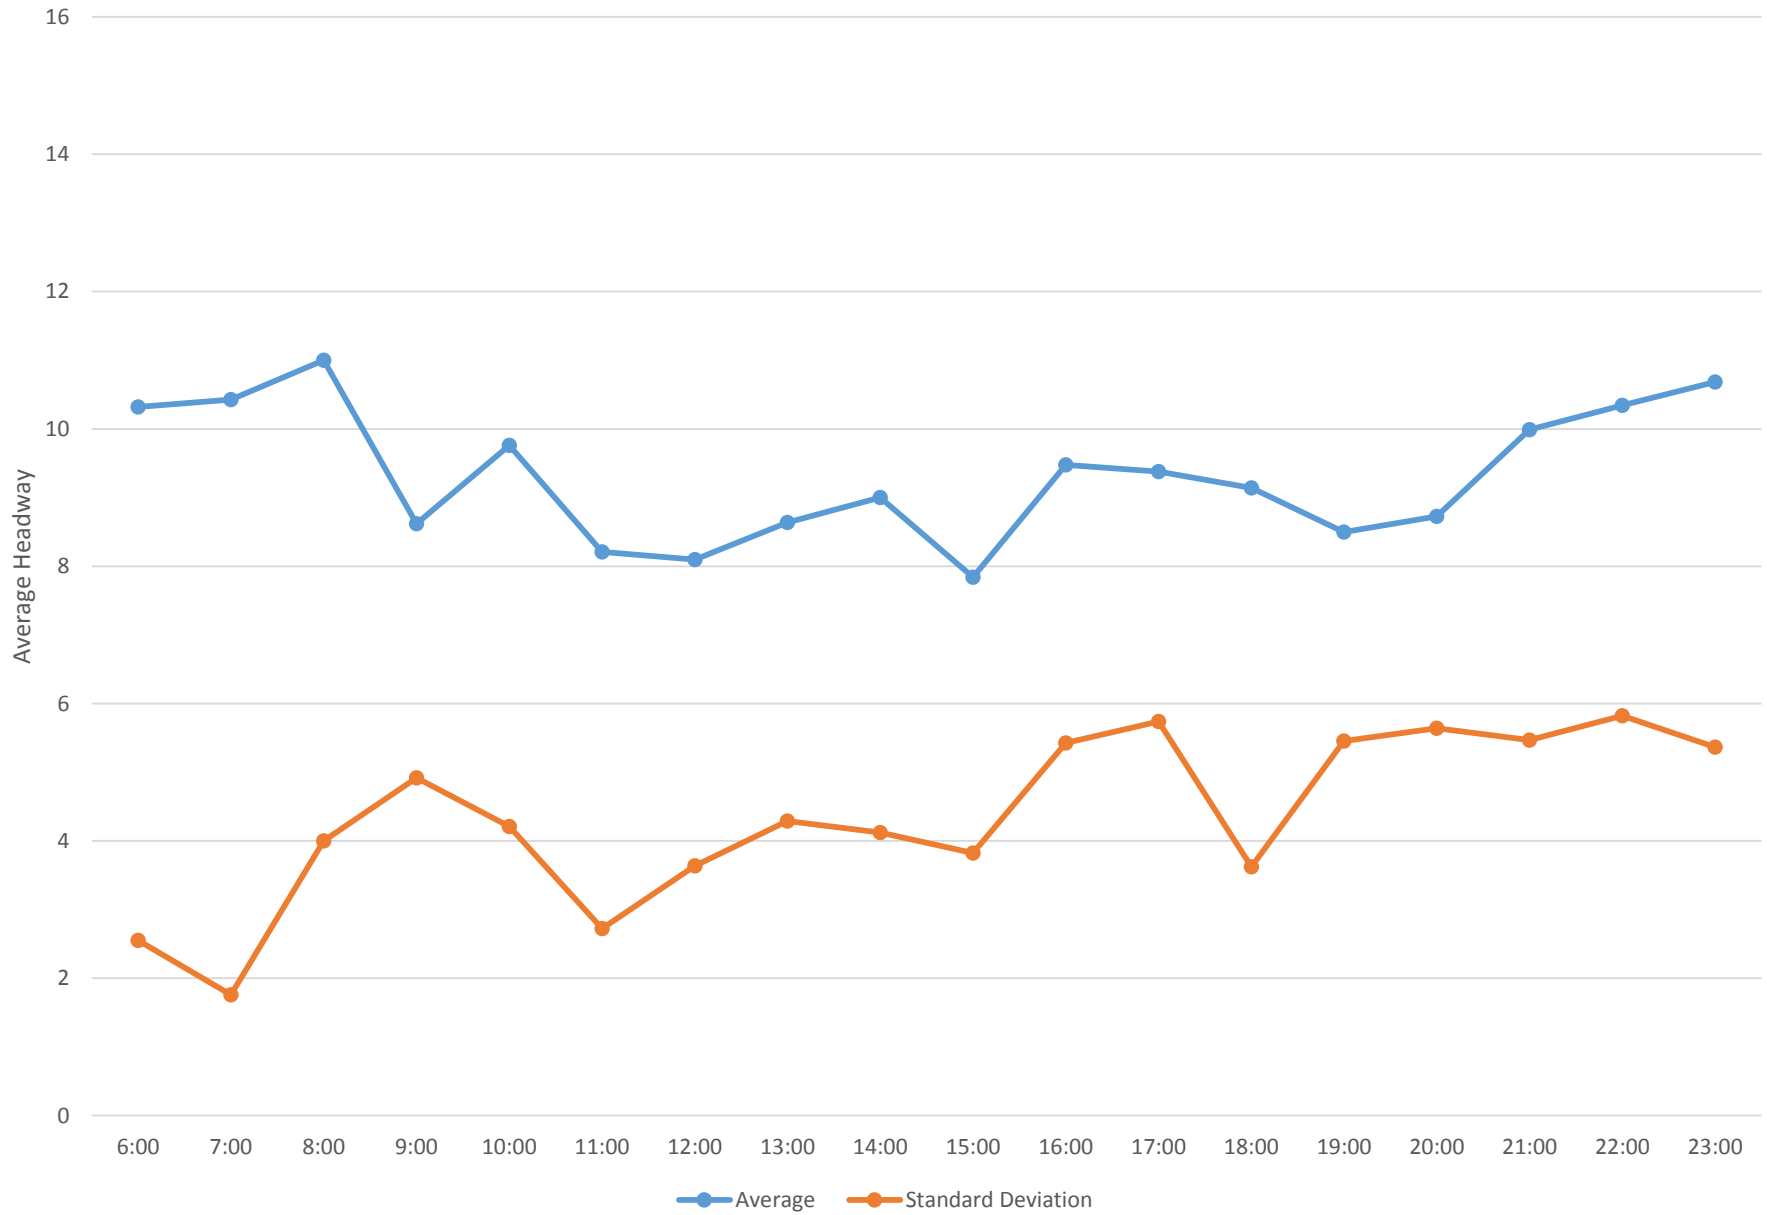

7 Bathurst Bus Headways at Barton Ave Northbound March 2014

7 Bathurst Bus Headways at Barton Ave Northbound March 2014

7 Bathurst Bus Headways at Barton Ave Northbound March 2014

7 Bathurst Bus Headways at Barton Ave Northbound March 2014 Weekday Statistics

7 Bathurst Bus Headways at Barton Ave Northbound March 2014 Saturday Statistics

7 Bathurst Bus Headways at Barton Ave Northbound March 2014 Sunday Statistics