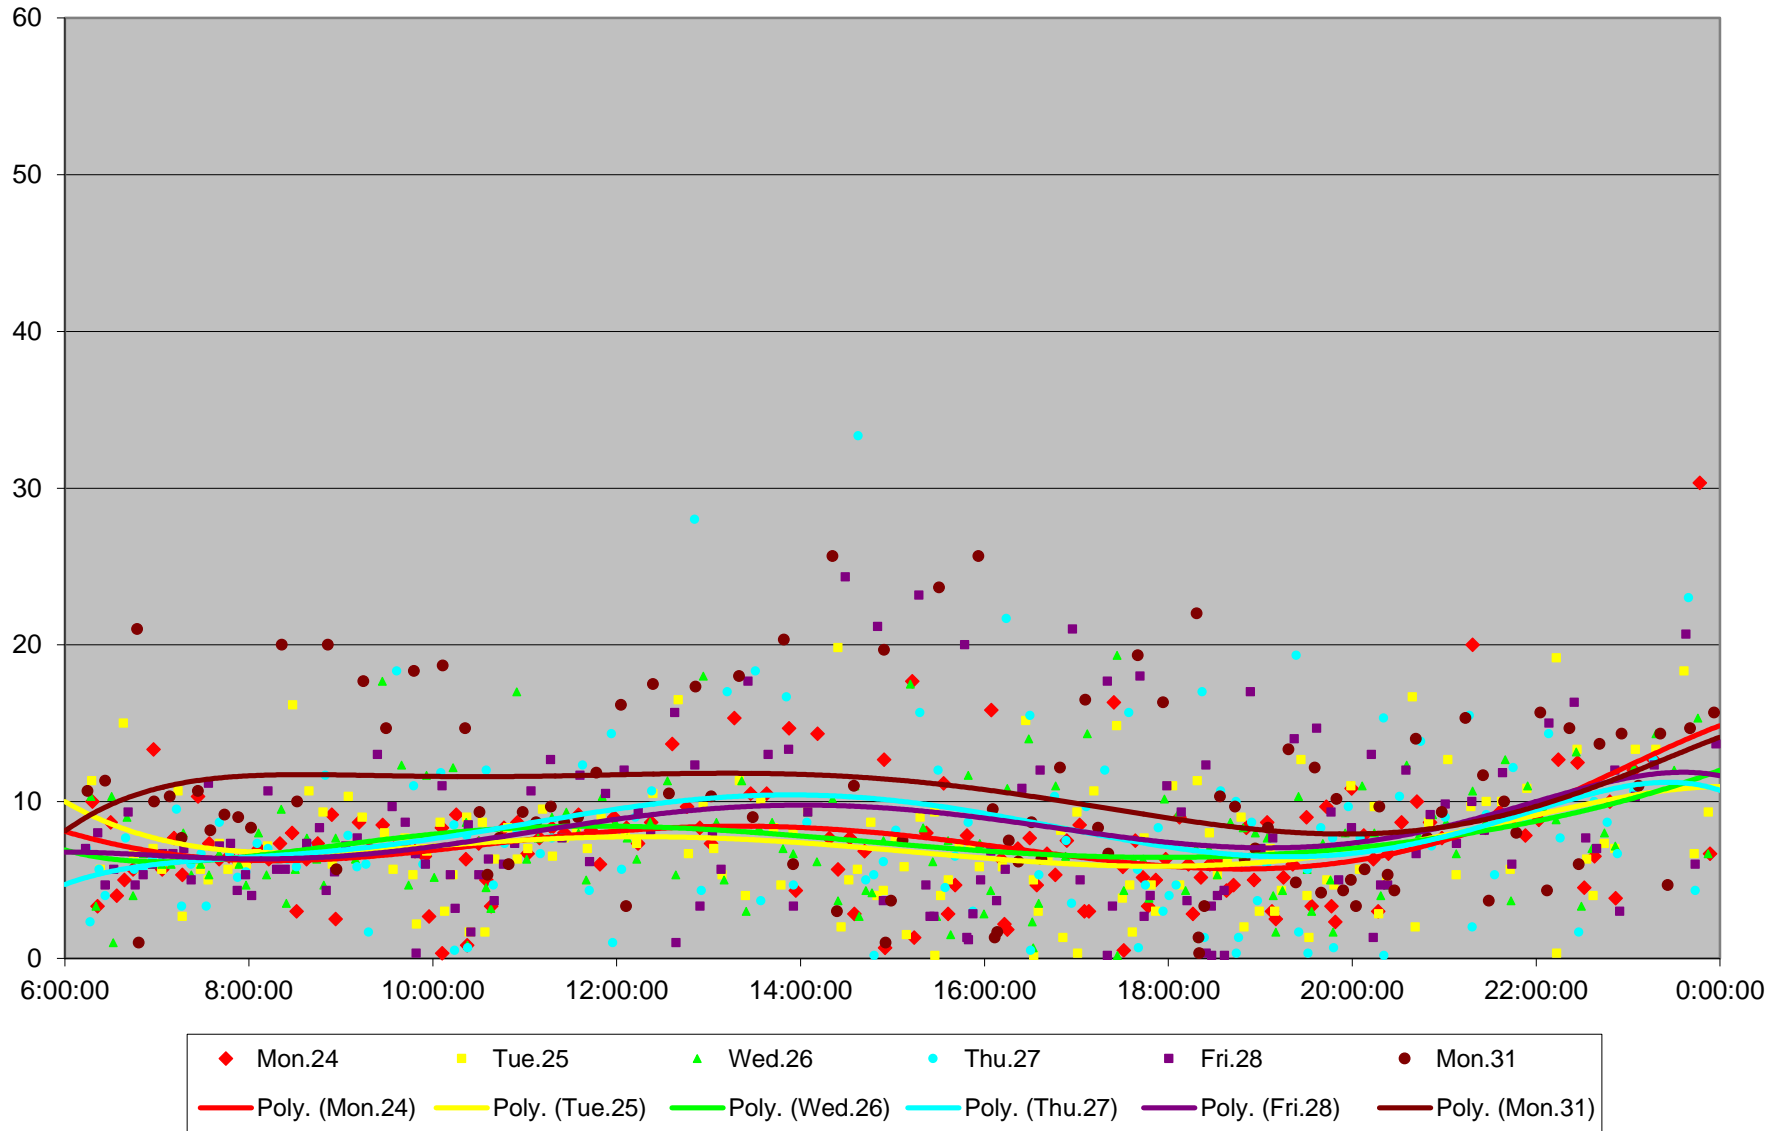

7 Bathurst Bus Headways at Barton Ave Northbound March 2014

7 Bathurst Bus Headways at Barton Ave Northbound March 2014

7 Bathurst Bus Headways at Barton Ave Northbound March 2014

7 Bathurst Bus Headways at Barton Ave Northbound March 2014

7 Bathurst Bus Headways at Barton Ave Northbound March 2014

7 Bathurst Bus Headways at Barton Ave Northbound March 2014

7 Bathurst Bus Headways at Barton Ave Northbound March 2014

7 Bathurst Bus Headways at Barton Ave Northbound March 2014 Weekday Statistics

7 Bathurst Bus Headways at Barton Ave Northbound March 2014 Saturday Statistics

7 Bathurst Bus Headways at Barton Ave Northbound March 2014 Sunday Statistics