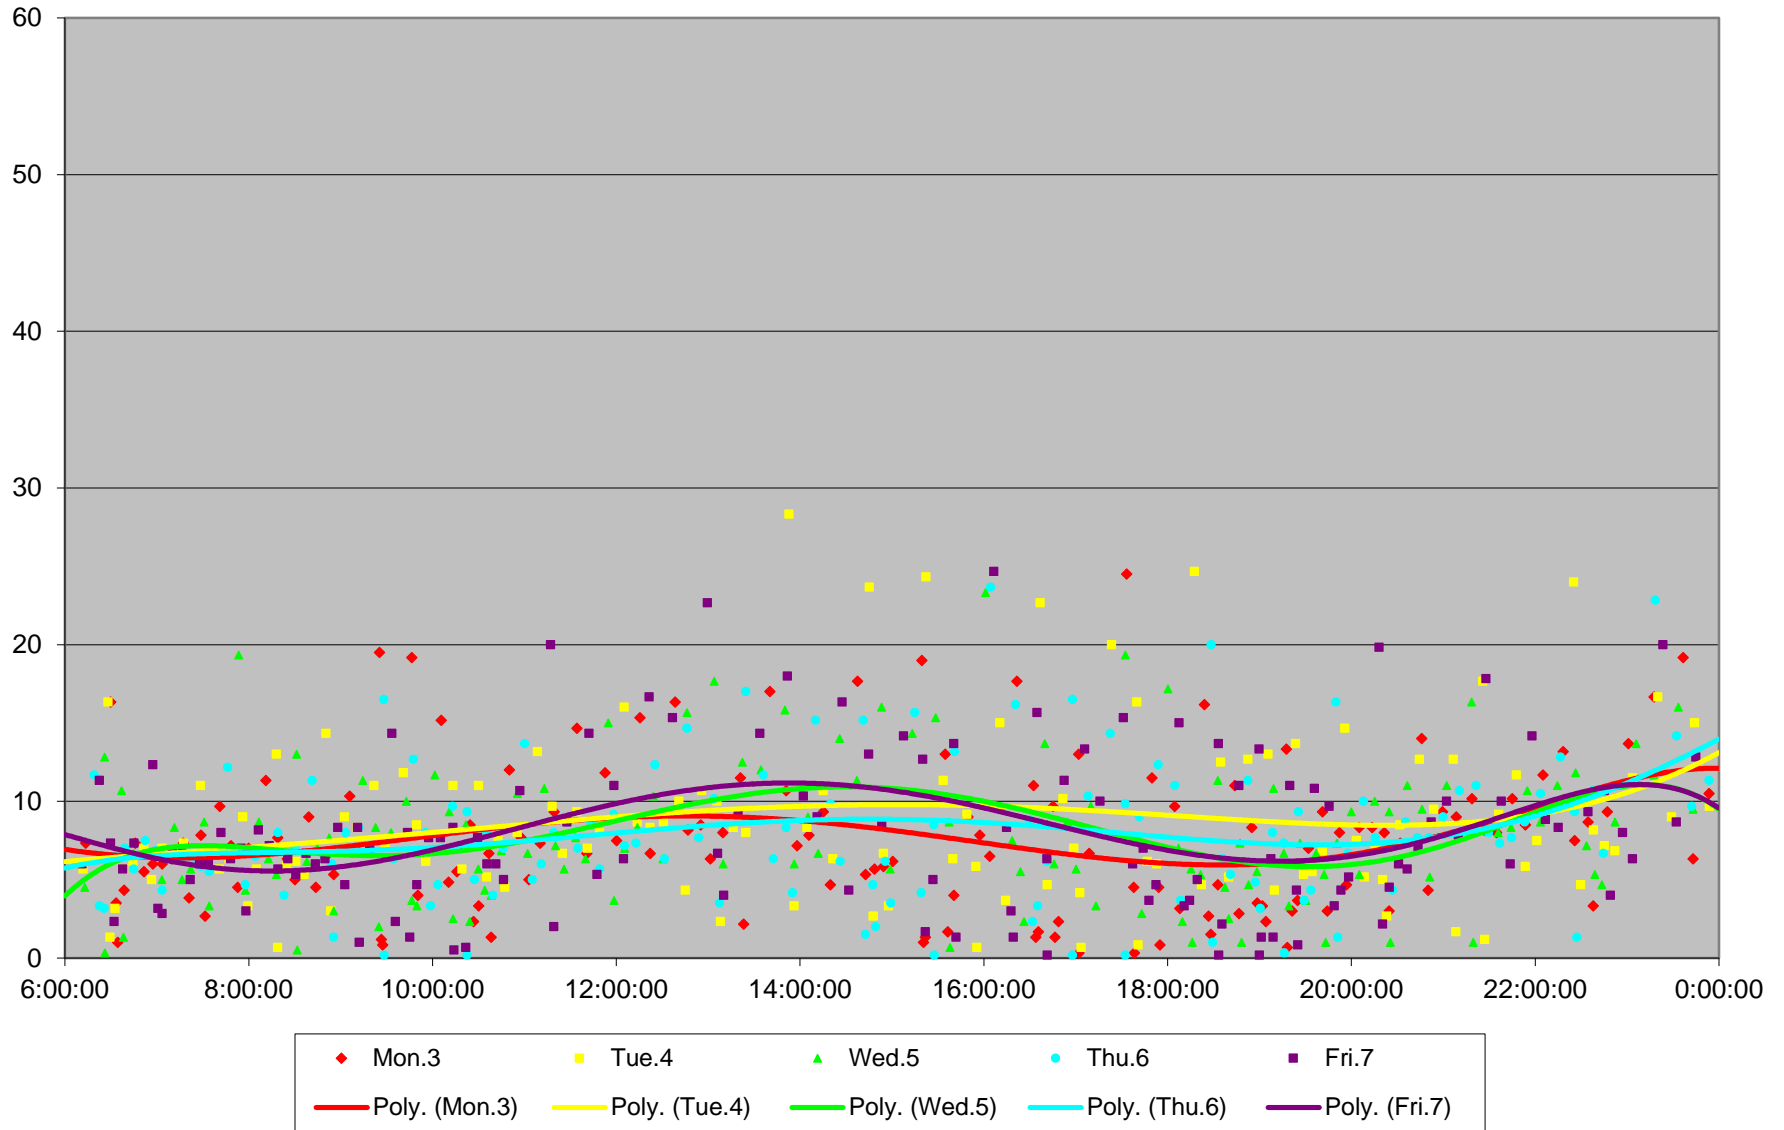

7 Bathurst Bus Headways at Barton Ave Northbound March 2014

7 Bathurst Bus Headways at Barton Ave Northbound March 2014

7 Bathurst Bus Headways at Barton Ave Northbound March 2014

7 Bathurst Bus Headways at Barton Ave Northbound March 2014

7 Bathurst Bus Headways at Barton Ave Northbound March 2014

7 Bathurst Bus Headways at Barton Ave Northbound March 2014

7 Bathurst Bus Headways at Barton Ave Northbound March 2014

7 Bathurst Bus Headways at Barton Ave Northbound March 2014 Weekday Statistics

7 Bathurst Bus Headways at Barton Ave Northbound March 2014 Saturday Statistics

7 Bathurst Bus Headways at Barton Ave Northbound March 2014 Sunday Statistics