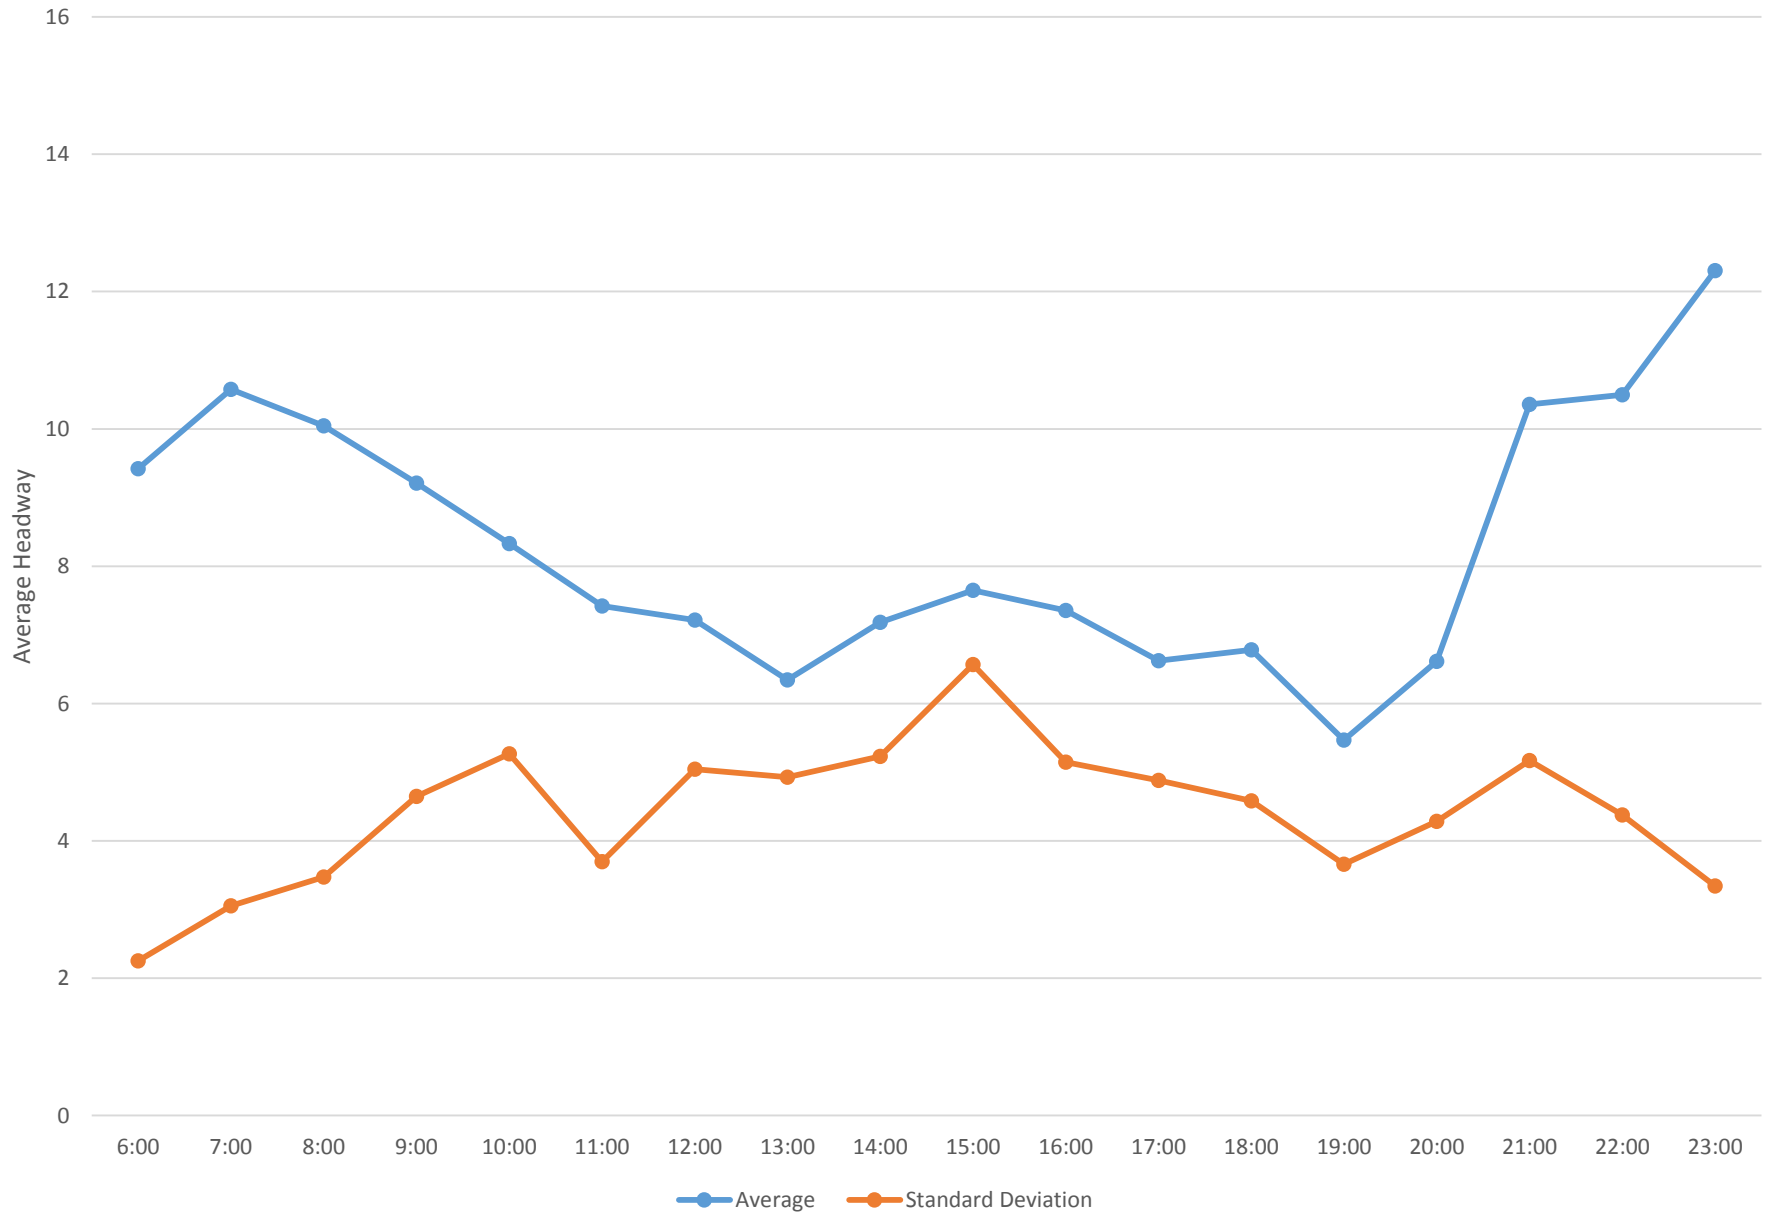

7 Bathurst Bus Headways at S of Steeles Southbound December 2006

7 Bathurst Bus Headways at S of Steeles Southbound December 2006

7 Bathurst Bus Headways at S of Steeles Southbound December 2006

7 Bathurst Bus Headways at S of Steeles Southbound December 2006

7 Bathurst Bus Headways at S of Steeles Southbound December 2006

7 Bathurst Bus Headways at S of Steeles Southbound December 2006

7 Bathurst Bus Headways at S of Steeles Southbound December 2006

7 Bathurst Bus Headways at S of Steeles Southbound December 2006 Weekday Statistics

7 Bathurst Bus Headways at S of Steeles Southbound December 2006 Saturday Statistics

7 Bathurst Bus Headways at S of Steeles Southbound December 2006 Sunday Statistics

7 Bathurst Bus Headways at S of Steeles Southbound December 2006 Saturday Distribution

7 Bathurst Bus Headways at S of Steeles Southbound December 2006 Sunday Distribution