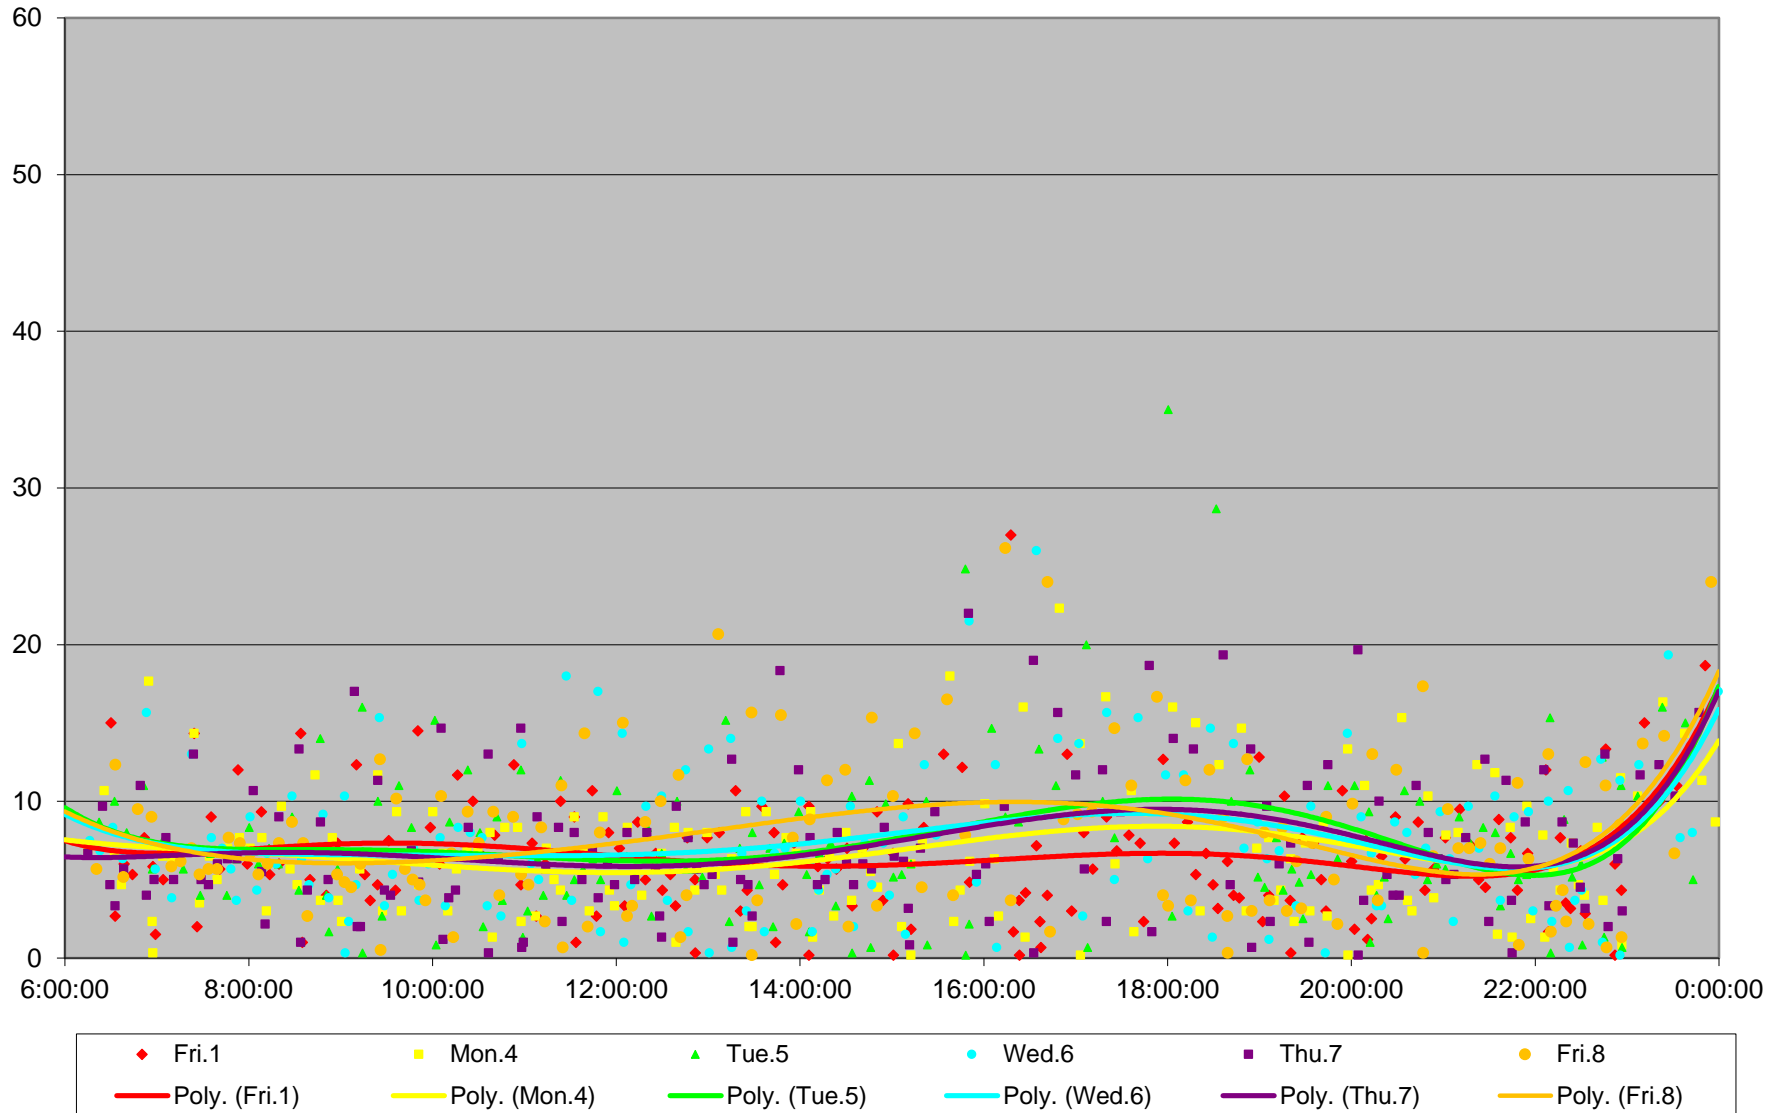

7 Bathurst Bus Headways at S of Steeles Southbound December 2006

7 Bathurst Bus Headways at S of Steeles Southbound December 2006

7 Bathurst Bus Headways at S of Steeles Southbound December 2006

7 Bathurst Bus Headways at S of Steeles Southbound December 2006

7 Bathurst Bus Headways at S of Steeles Southbound December 2006

7 Bathurst Bus Headways at S of Steeles Southbound December 2006

7 Bathurst Bus Headways at S of Steeles Southbound December 2006

7 Bathurst Bus Headways at S of Steeles Southbound December 2006 Weekday Statistics

7 Bathurst Bus Headways at S of Steeles Southbound December 2006 Saturday Statistics

7 Bathurst Bus Headways at S of Steeles Southbound December 2006 Sunday Statistics

7 Bathurst Bus Headways at S of Steeles Southbound December 2006 Saturday Distribution

7 Bathurst Bus Headways at S of Steeles Southbound December 2006 Sunday Distribution