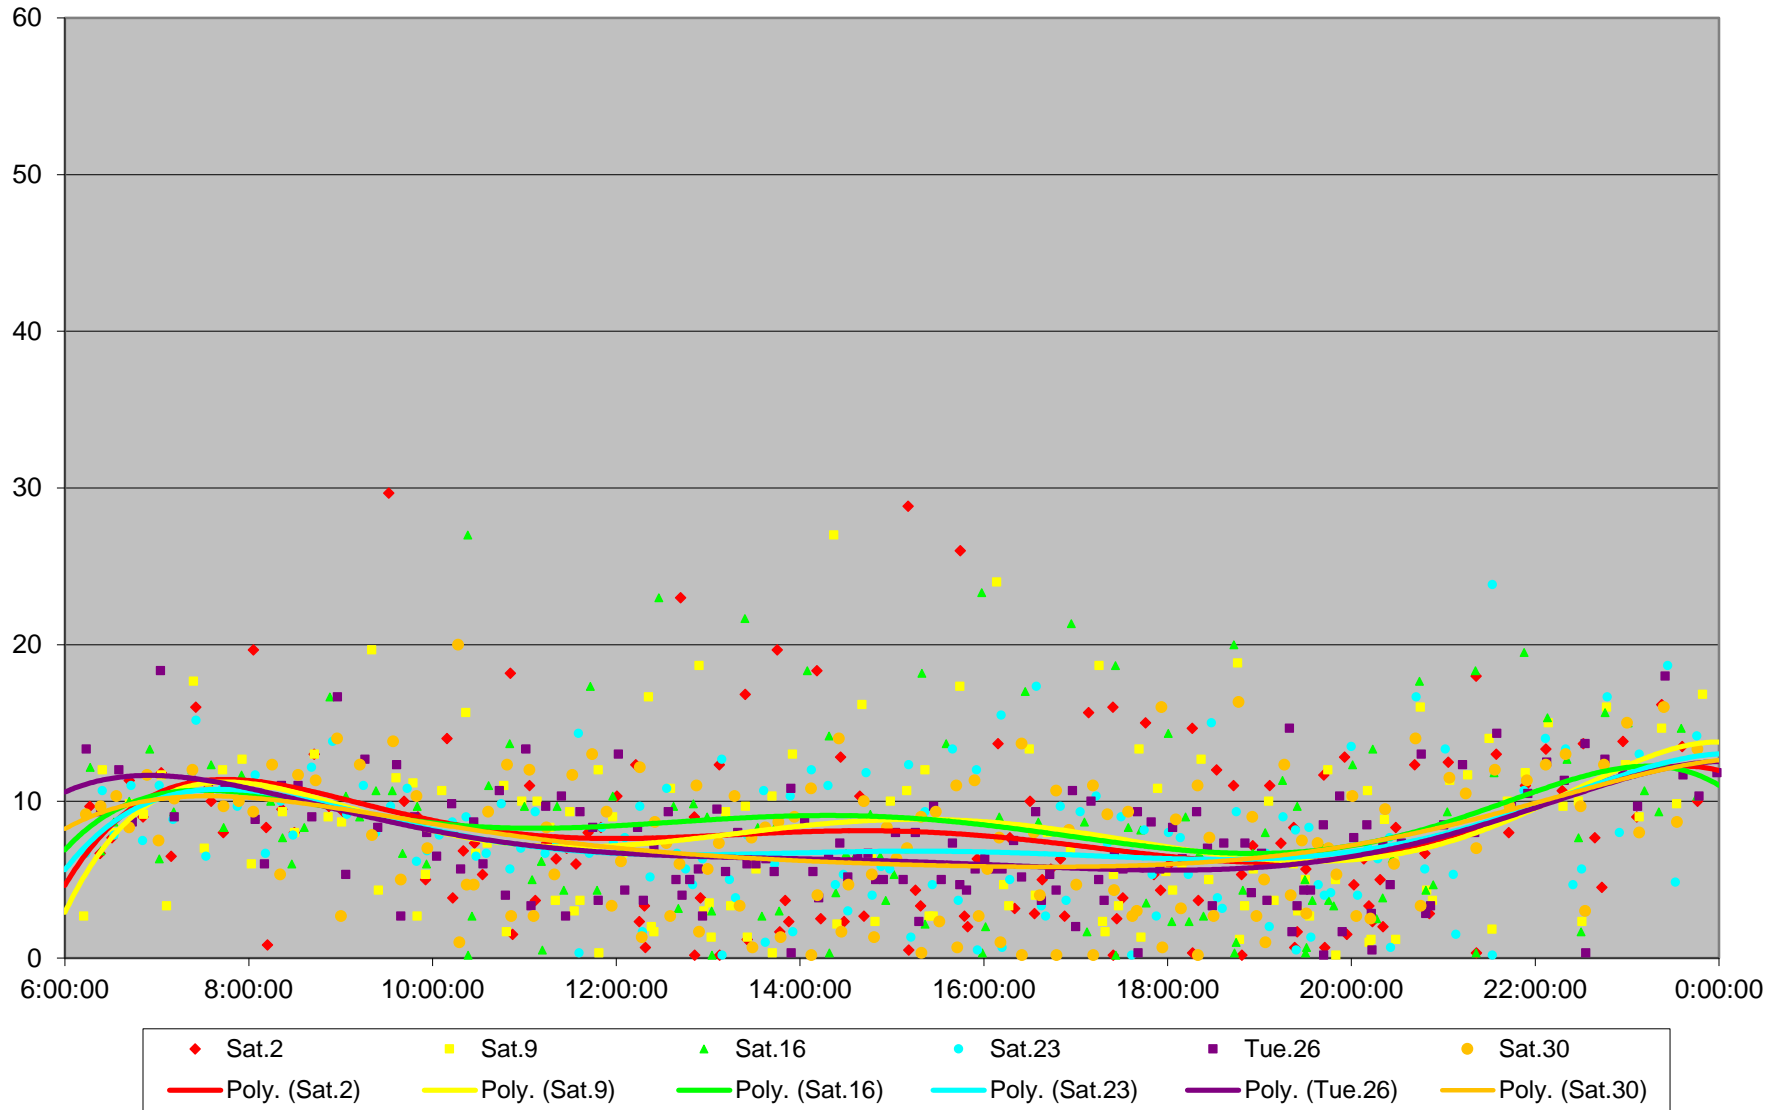

7 Bathurst Bus Headways at S of Steeles Southbound December 2006

7 Bathurst Bus Headways at S of Steeles Southbound December 2006

7 Bathurst Bus Headways at S of Steeles Southbound December 2006

7 Bathurst Bus Headways at S of Steeles Southbound December 2006

7 Bathurst Bus Headways at S of Steeles Southbound December 2006

7 Bathurst Bus Headways at S of Steeles Southbound December 2006

7 Bathurst Bus Headways at S of Steeles Southbound December 2006

7 Bathurst Bus Headways at S of Steeles Southbound December 2006 Weekday Statistics

7 Bathurst Bus Headways at S of Steeles Southbound December 2006 Saturday Statistics

7 Bathurst Bus Headways at S of Steeles Southbound December 2006 Sunday Statistics

7 Bathurst Bus Headways at S of Steeles Southbound December 2006 Saturday Distribution

7 Bathurst Bus Headways at S of Steeles Southbound December 2006 Sunday Distribution