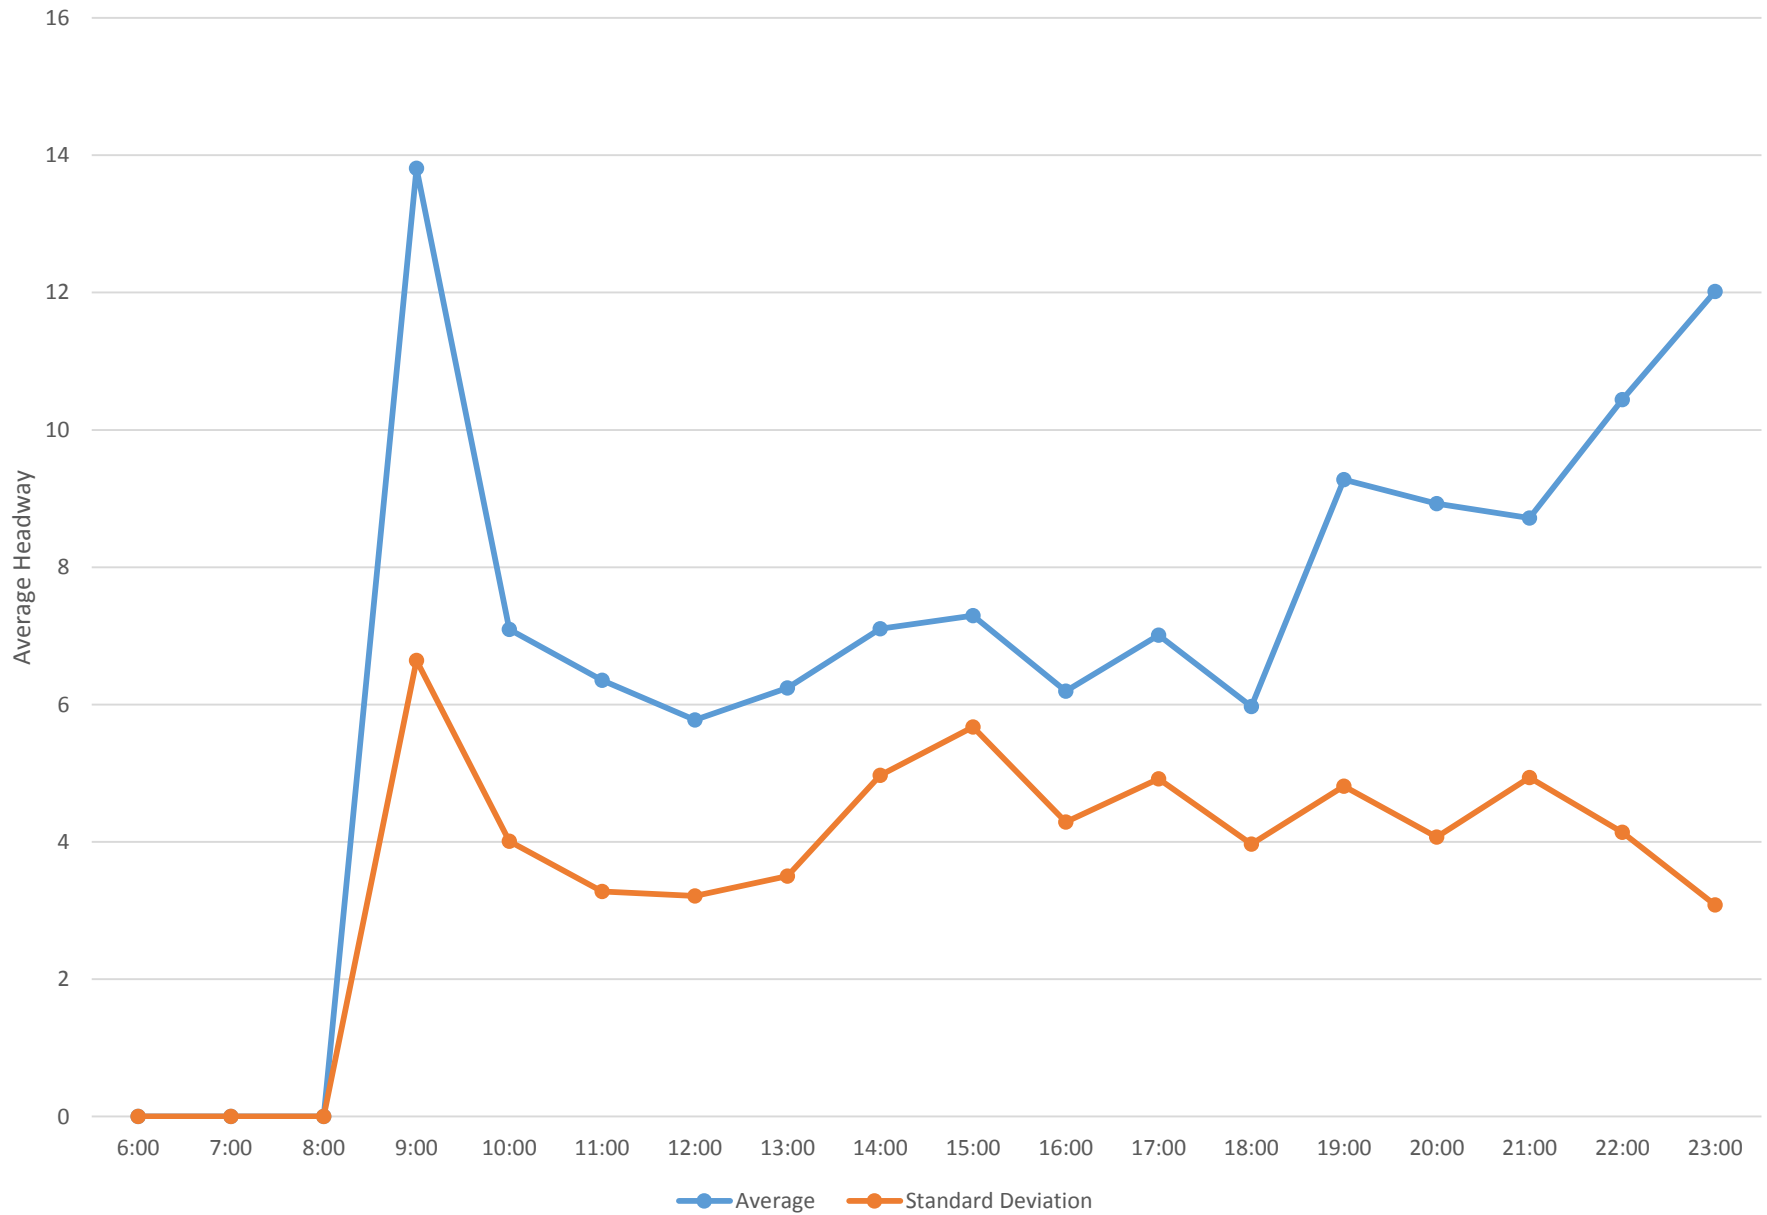

7 Bathurst Bus Headways at S of Steeles Southbound December 2006

7 Bathurst Bus Headways at S of Steeles Southbound December 2006

7 Bathurst Bus Headways at S of Steeles Southbound December 2006

7 Bathurst Bus Headways at S of Steeles Southbound December 2006

7 Bathurst Bus Headways at S of Steeles Southbound December 2006

7 Bathurst Bus Headways at S of Steeles Southbound December 2006

7 Bathurst Bus Headways at S of Steeles Southbound December 2006

7 Bathurst Bus Headways at S of Steeles Southbound December 2006 Weekday Statistics

7 Bathurst Bus Headways at S of Steeles Southbound December 2006 Saturday Statistics

7 Bathurst Bus Headways at S of Steeles Southbound December 2006 Sunday Statistics

7 Bathurst Bus Headways at S of Steeles Southbound December 2006 Saturday Distribution

7 Bathurst Bus Headways at S of Steeles Southbound December 2006 Sunday Distribution