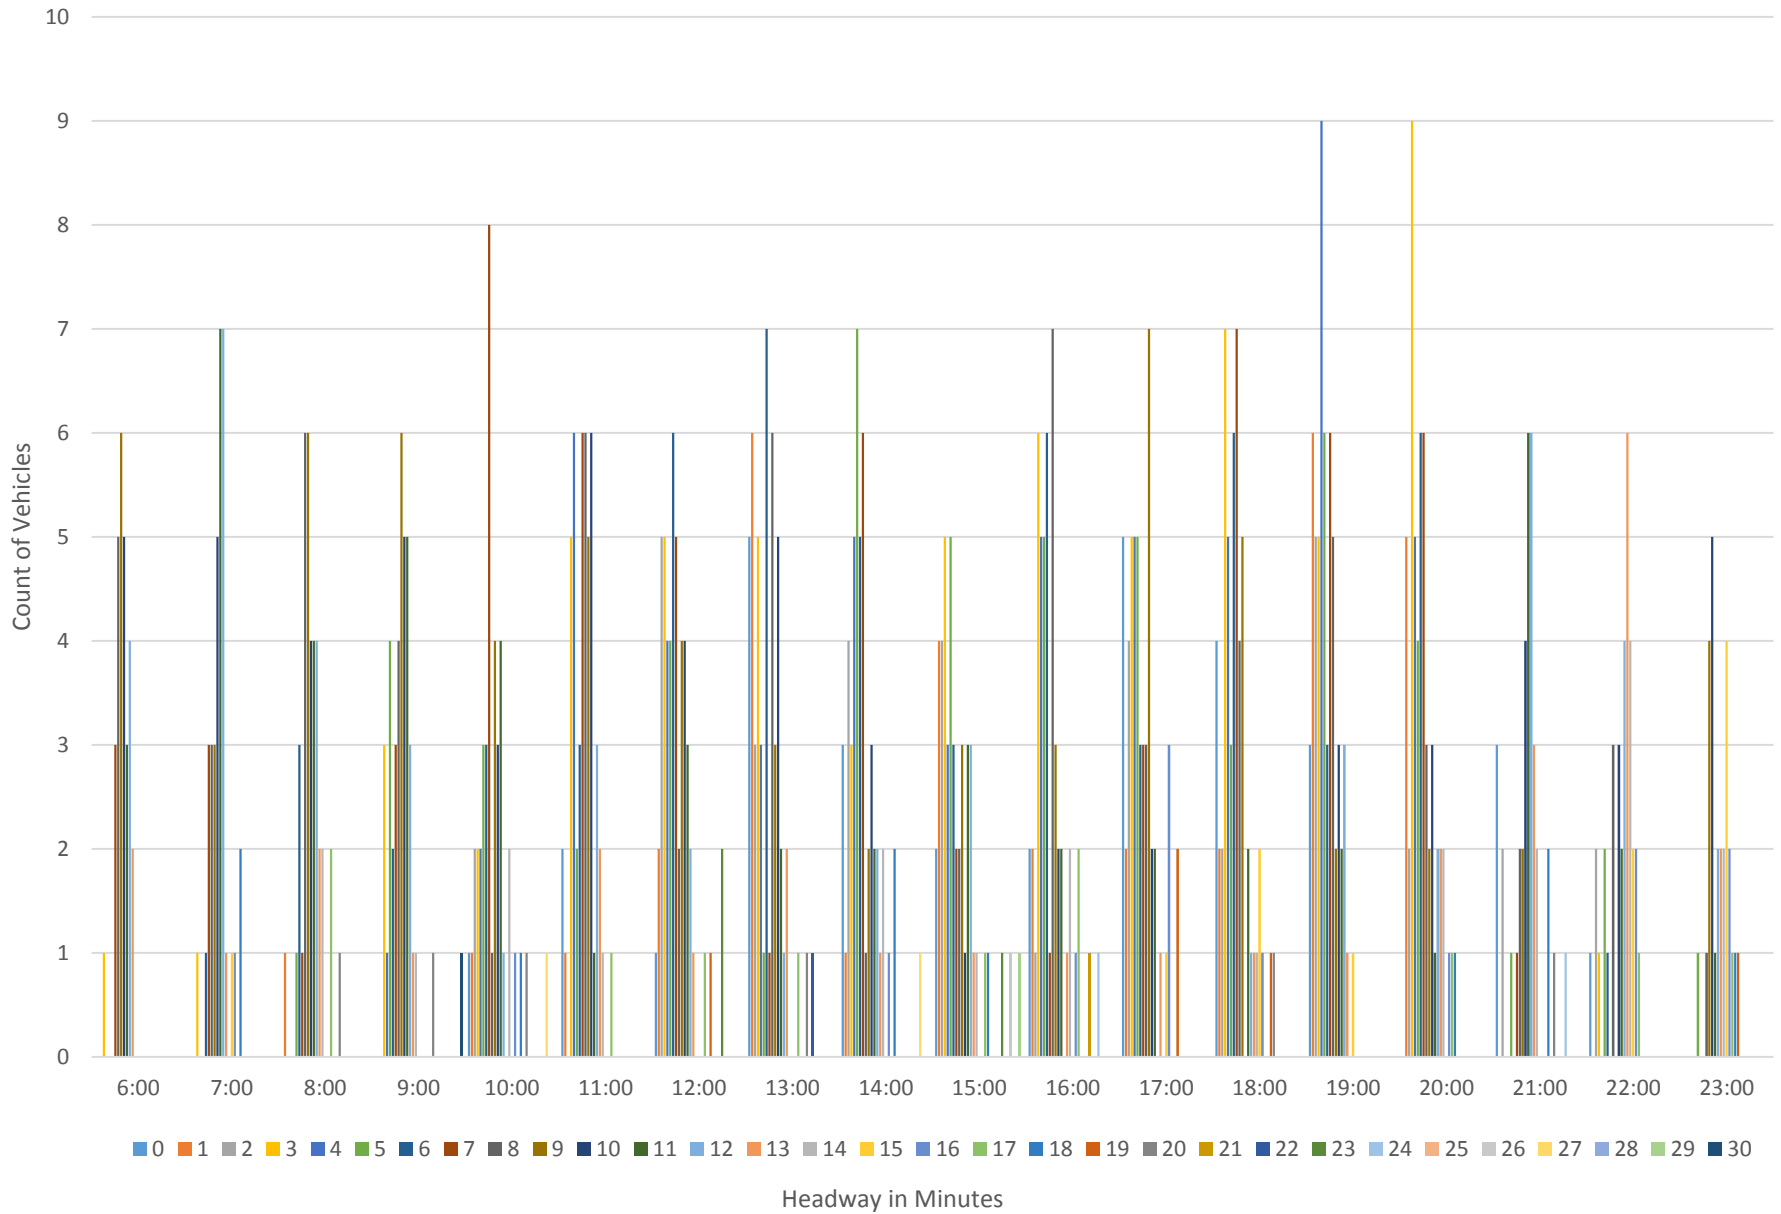

7 Bathurst Bus Headways at S of Steeles Southbound December 2006

7 Bathurst Bus Headways at S of Steeles Southbound December 2006

7 Bathurst Bus Headways at S of Steeles Southbound December 2006

7 Bathurst Bus Headways at S of Steeles Southbound December 2006

7 Bathurst Bus Headways at S of Steeles Southbound December 2006

7 Bathurst Bus Headways at S of Steeles Southbound December 2006

7 Bathurst Bus Headways at S of Steeles Southbound December 2006

7 Bathurst Bus Headways at S of Steeles Southbound December 2006 Weekday Statistics

7 Bathurst Bus Headways at S of Steeles Southbound December 2006 Saturday Statistics

7 Bathurst Bus Headways at S of Steeles Southbound December 2006 Sunday Statistics

7 Bathurst Bus Headways at S of Steeles Southbound December 2006 Saturday Distribution

7 Bathurst Bus Headways at S of Steeles Southbound December 2006 Sunday Distribution