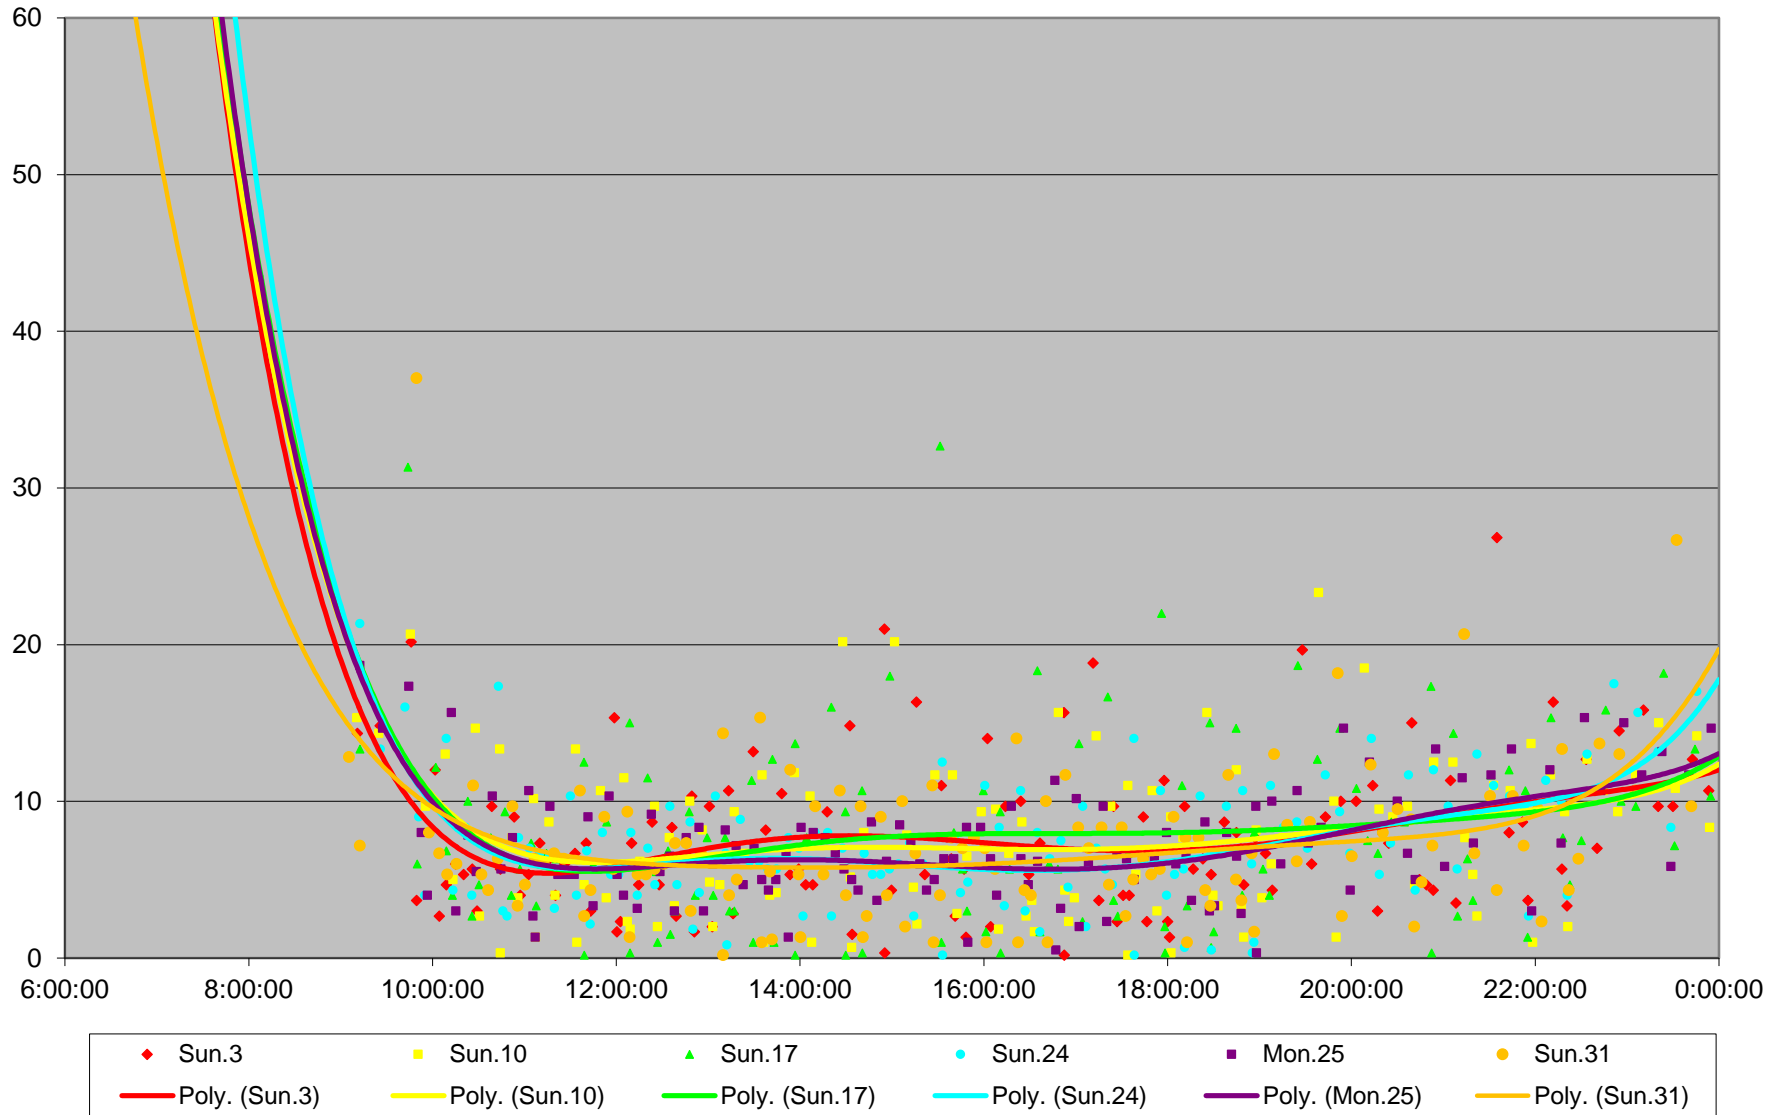

7 Bathurst Bus Headways at S of Steeles Southbound December 2006

7 Bathurst Bus Headways at S of Steeles Southbound December 2006

7 Bathurst Bus Headways at S of Steeles Southbound December 2006

7 Bathurst Bus Headways at S of Steeles Southbound December 2006

7 Bathurst Bus Headways at S of Steeles Southbound December 2006

7 Bathurst Bus Headways at S of Steeles Southbound December 2006

7 Bathurst Bus Headways at S of Steeles Southbound December 2006

7 Bathurst Bus Headways at S of Steeles Southbound December 2006 Weekday Statistics

7 Bathurst Bus Headways at S of Steeles Southbound December 2006 Saturday Statistics

7 Bathurst Bus Headways at S of Steeles Southbound December 2006 Sunday Statistics

7 Bathurst Bus Headways at S of Steeles Southbound December 2006 Saturday Distribution

7 Bathurst Bus Headways at S of Steeles Southbound December 2006 Sunday Distribution