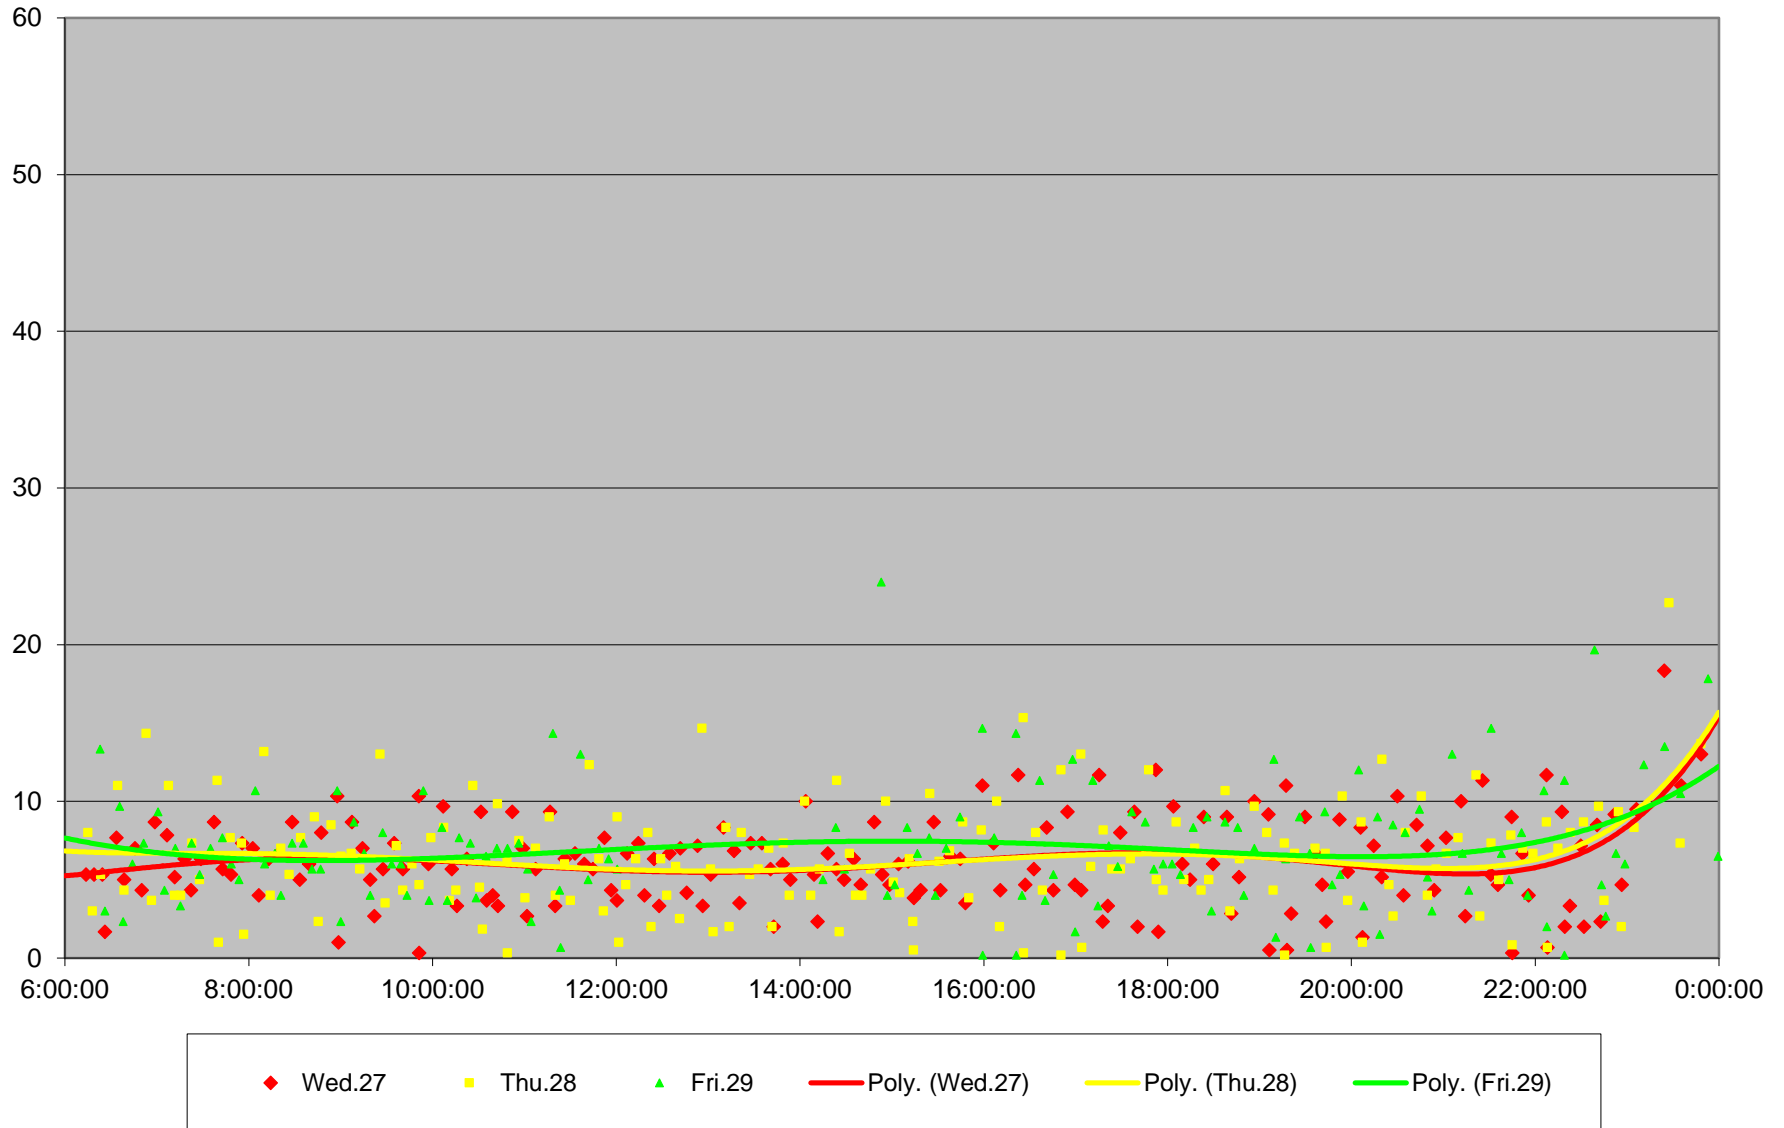

7 Bathurst Bus Headways at S of Steeles Southbound December 2006

7 Bathurst Bus Headways at S of Steeles Southbound December 2006

7 Bathurst Bus Headways at S of Steeles Southbound December 2006

7 Bathurst Bus Headways at S of Steeles Southbound December 2006

7 Bathurst Bus Headways at S of Steeles Southbound December 2006

7 Bathurst Bus Headways at S of Steeles Southbound December 2006

7 Bathurst Bus Headways at S of Steeles Southbound December 2006

7 Bathurst Bus Headways at S of Steeles Southbound December 2006 Weekday Statistics

7 Bathurst Bus Headways at S of Steeles Southbound December 2006 Saturday Statistics

7 Bathurst Bus Headways at S of Steeles Southbound December 2006 Sunday Statistics

7 Bathurst Bus Headways at S of Steeles Southbound December 2006 Saturday Distribution

7 Bathurst Bus Headways at S of Steeles Southbound December 2006 Sunday Distribution