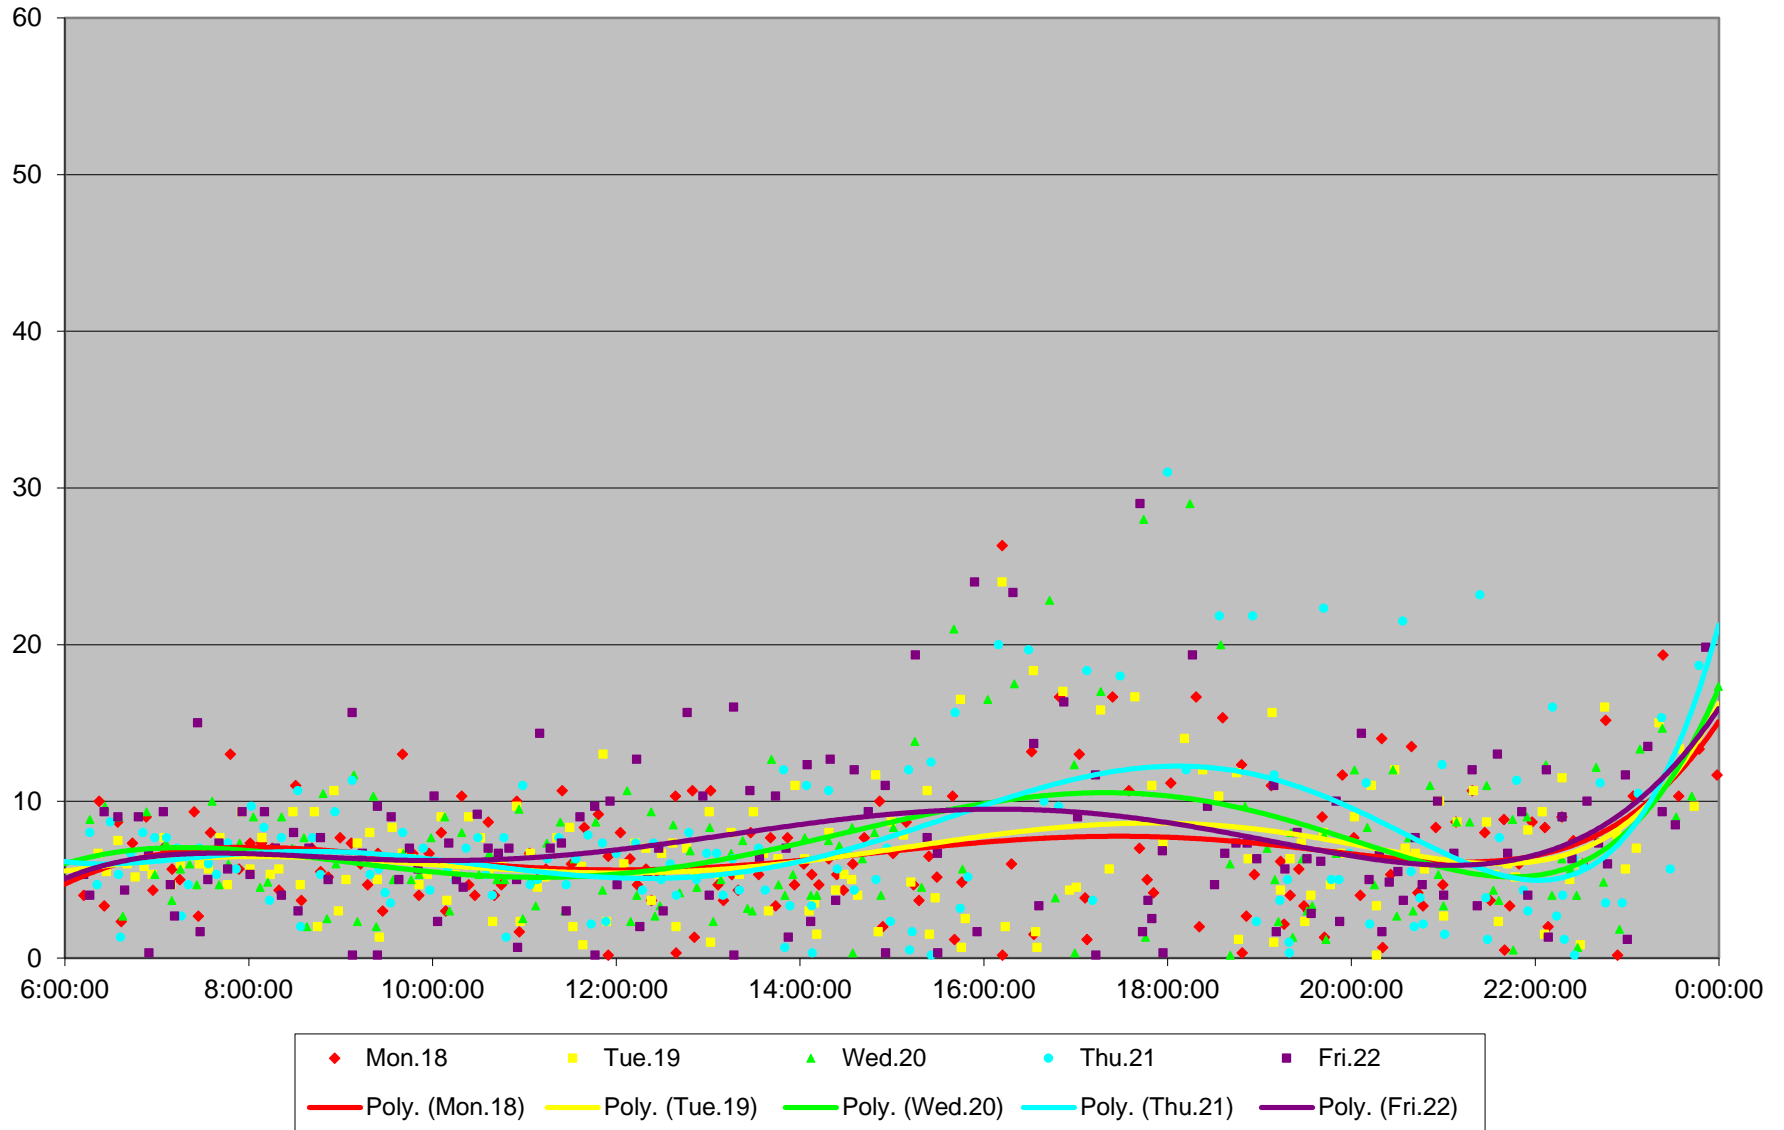

7 Bathurst Bus Headways at S of Steeles Southbound December 2006

7 Bathurst Bus Headways at S of Steeles Southbound December 2006

7 Bathurst Bus Headways at S of Steeles Southbound December 2006

7 Bathurst Bus Headways at S of Steeles Southbound December 2006

7 Bathurst Bus Headways at S of Steeles Southbound December 2006

7 Bathurst Bus Headways at S of Steeles Southbound December 2006

7 Bathurst Bus Headways at S of Steeles Southbound December 2006

7 Bathurst Bus Headways at S of Steeles Southbound December 2006 Weekday Statistics

7 Bathurst Bus Headways at S of Steeles Southbound December 2006 Saturday Statistics

7 Bathurst Bus Headways at S of Steeles Southbound December 2006 Sunday Statistics

7 Bathurst Bus Headways at S of Steeles Southbound December 2006 Saturday Distribution

7 Bathurst Bus Headways at S of Steeles Southbound December 2006 Sunday Distribution