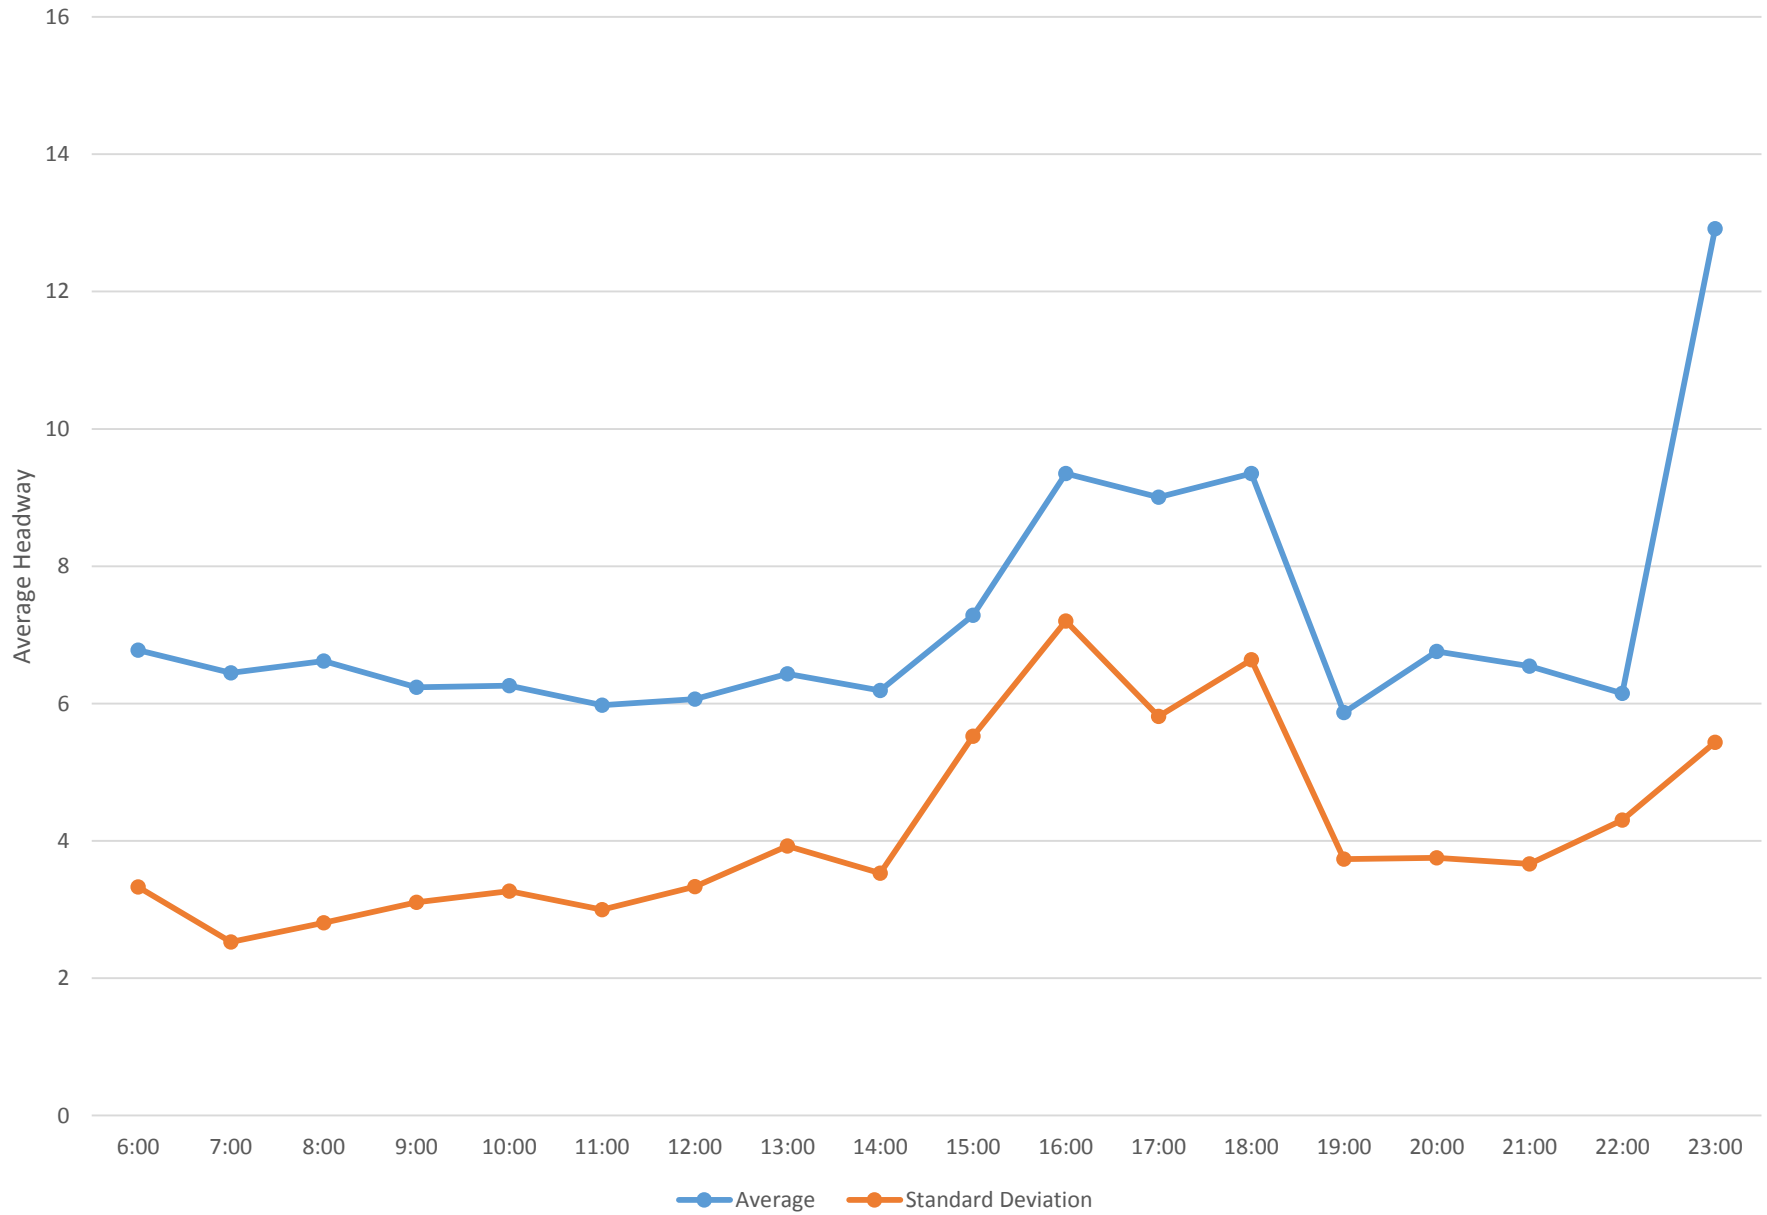

7 Bathurst Bus Headways at S of Steeles Southbound December 2006

7 Bathurst Bus Headways at S of Steeles Southbound December 2006

7 Bathurst Bus Headways at S of Steeles Southbound December 2006

7 Bathurst Bus Headways at S of Steeles Southbound December 2006

7 Bathurst Bus Headways at S of Steeles Southbound December 2006

7 Bathurst Bus Headways at S of Steeles Southbound December 2006

7 Bathurst Bus Headways at S of Steeles Southbound December 2006

7 Bathurst Bus Headways at S of Steeles Southbound December 2006 Weekday Statistics

7 Bathurst Bus Headways at S of Steeles Southbound December 2006 Saturday Statistics

7 Bathurst Bus Headways at S of Steeles Southbound December 2006 Sunday Statistics

7 Bathurst Bus Headways at S of Steeles Southbound December 2006 Saturday Distribution

7 Bathurst Bus Headways at S of Steeles Southbound December 2006 Sunday Distribution