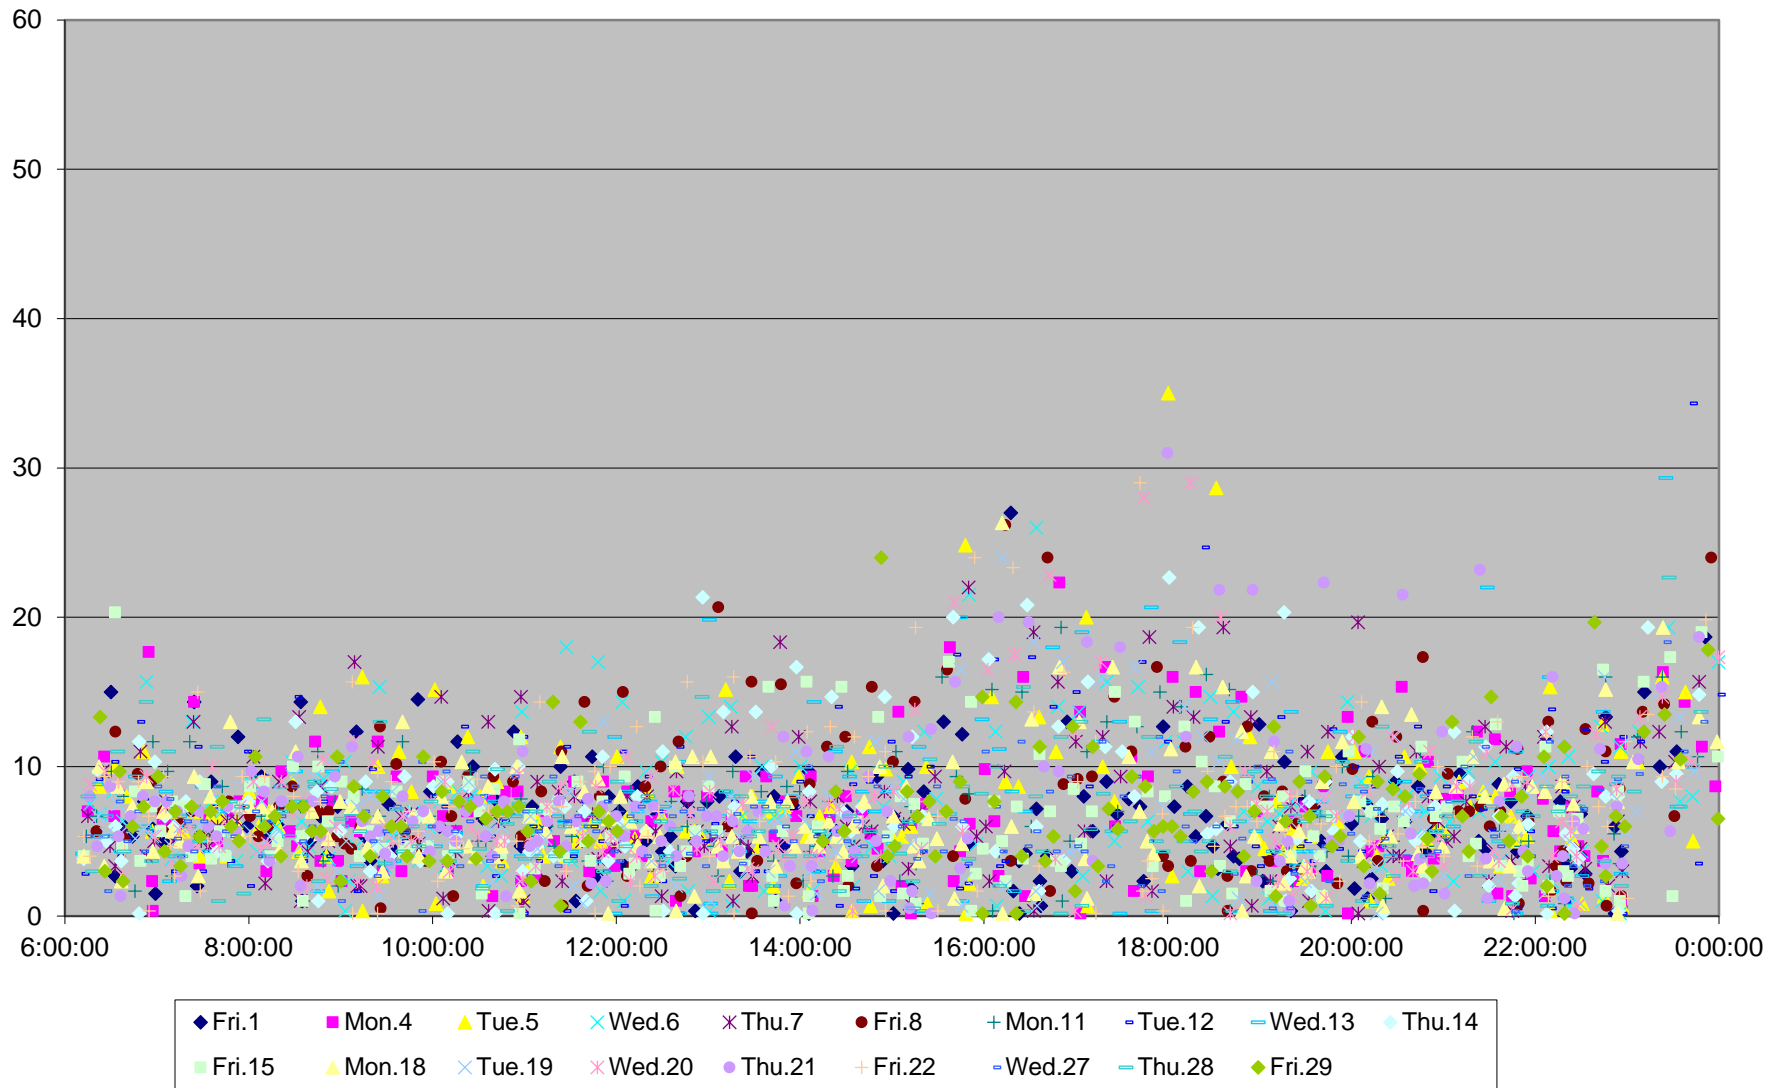

7 Bathurst Bus Headways at S of Steeles Southbound December 2006

7 Bathurst Bus Headways at S of Steeles Southbound December 2006

7 Bathurst Bus Headways at S of Steeles Southbound December 2006

7 Bathurst Bus Headways at S of Steeles Southbound December 2006

7 Bathurst Bus Headways at S of Steeles Southbound December 2006

7 Bathurst Bus Headways at S of Steeles Southbound December 2006

7 Bathurst Bus Headways at S of Steeles Southbound December 2006

7 Bathurst Bus Headways at S of Steeles Southbound December 2006 Weekday Statistics

7 Bathurst Bus Headways at S of Steeles Southbound December 2006 Saturday Statistics

7 Bathurst Bus Headways at S of Steeles Southbound December 2006 Sunday Statistics

7 Bathurst Bus Headways at S of Steeles Southbound December 2006 Saturday Distribution

7 Bathurst Bus Headways at S of Steeles Southbound December 2006 Sunday Distribution