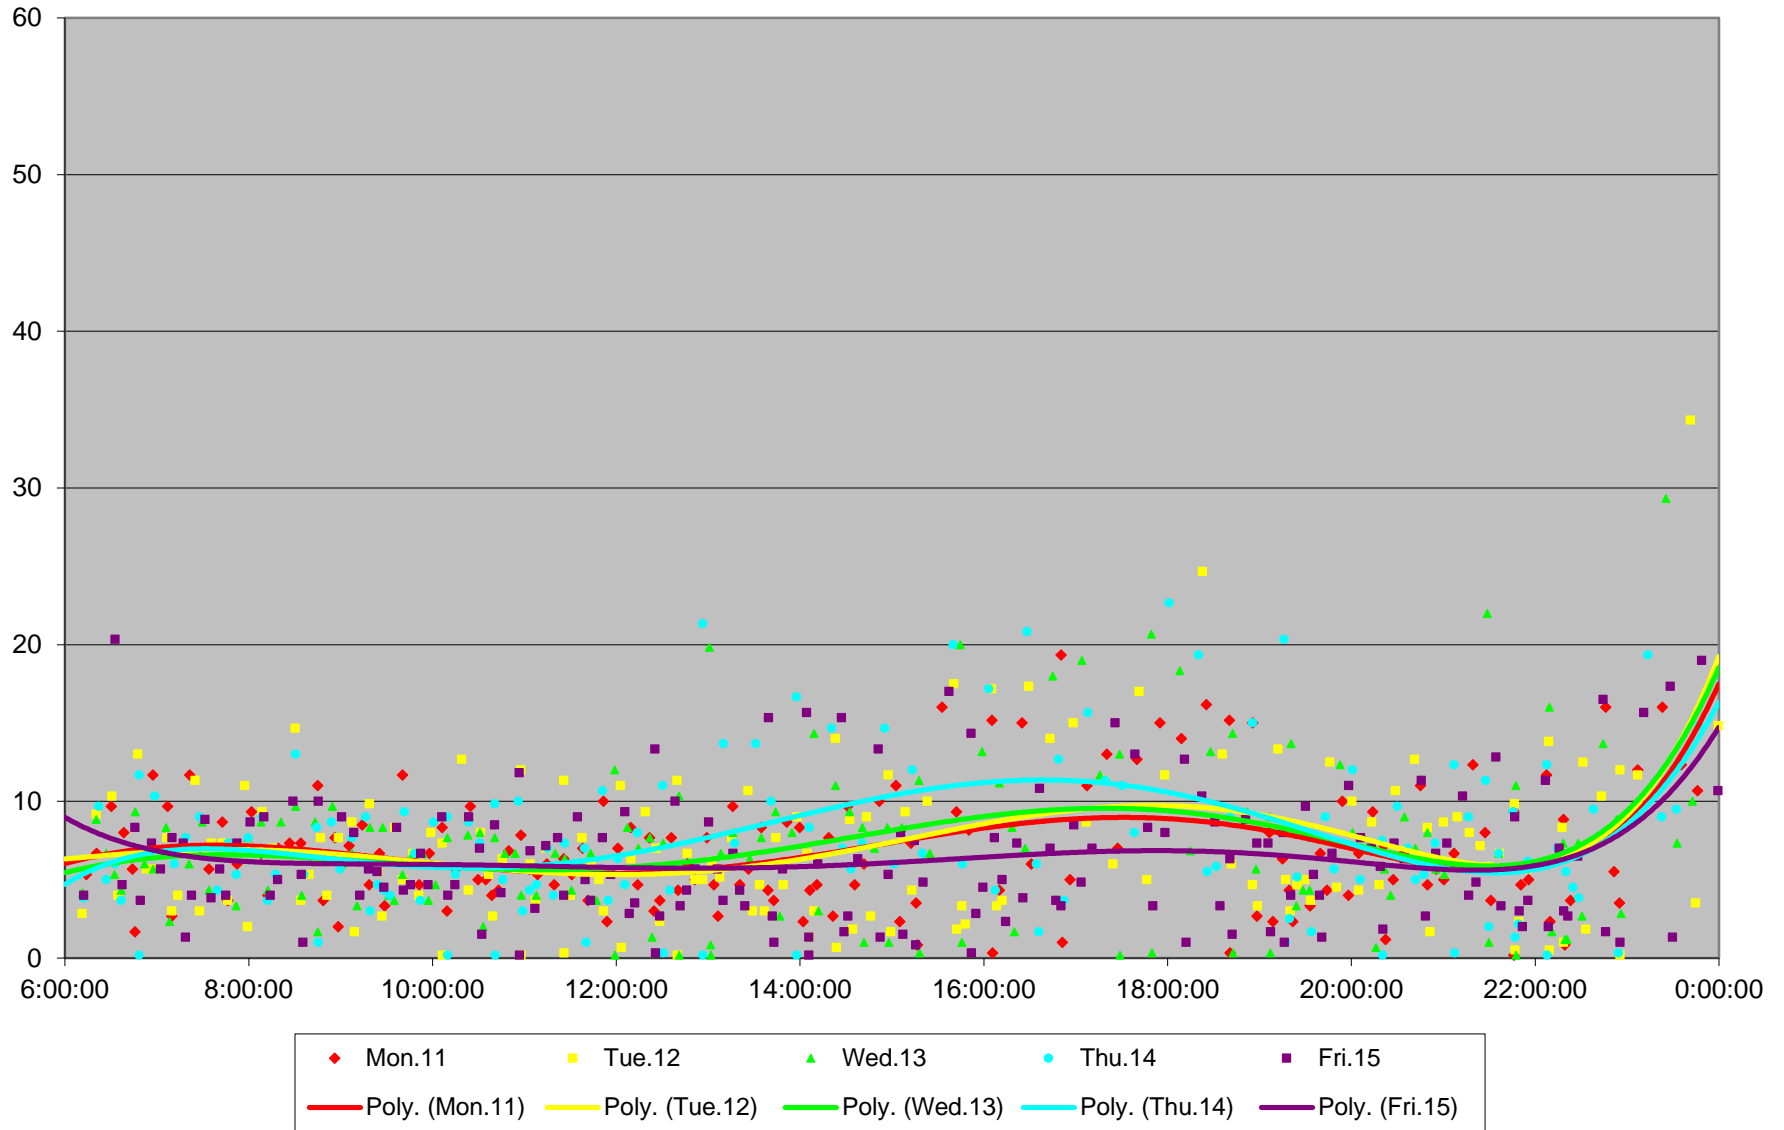

7 Bathurst Bus Headways at S of Steeles Southbound December 2006

7 Bathurst Bus Headways at S of Steeles Southbound December 2006

7 Bathurst Bus Headways at S of Steeles Southbound December 2006

7 Bathurst Bus Headways at S of Steeles Southbound December 2006

7 Bathurst Bus Headways at S of Steeles Southbound December 2006

7 Bathurst Bus Headways at S of Steeles Southbound December 2006

7 Bathurst Bus Headways at S of Steeles Southbound December 2006

7 Bathurst Bus Headways at S of Steeles Southbound December 2006 Weekday Statistics

7 Bathurst Bus Headways at S of Steeles Southbound December 2006 Saturday Statistics

7 Bathurst Bus Headways at S of Steeles Southbound December 2006 Sunday Statistics

7 Bathurst Bus Headways at S of Steeles Southbound December 2006 Saturday Distribution

7 Bathurst Bus Headways at S of Steeles Southbound December 2006 Sunday Distribution