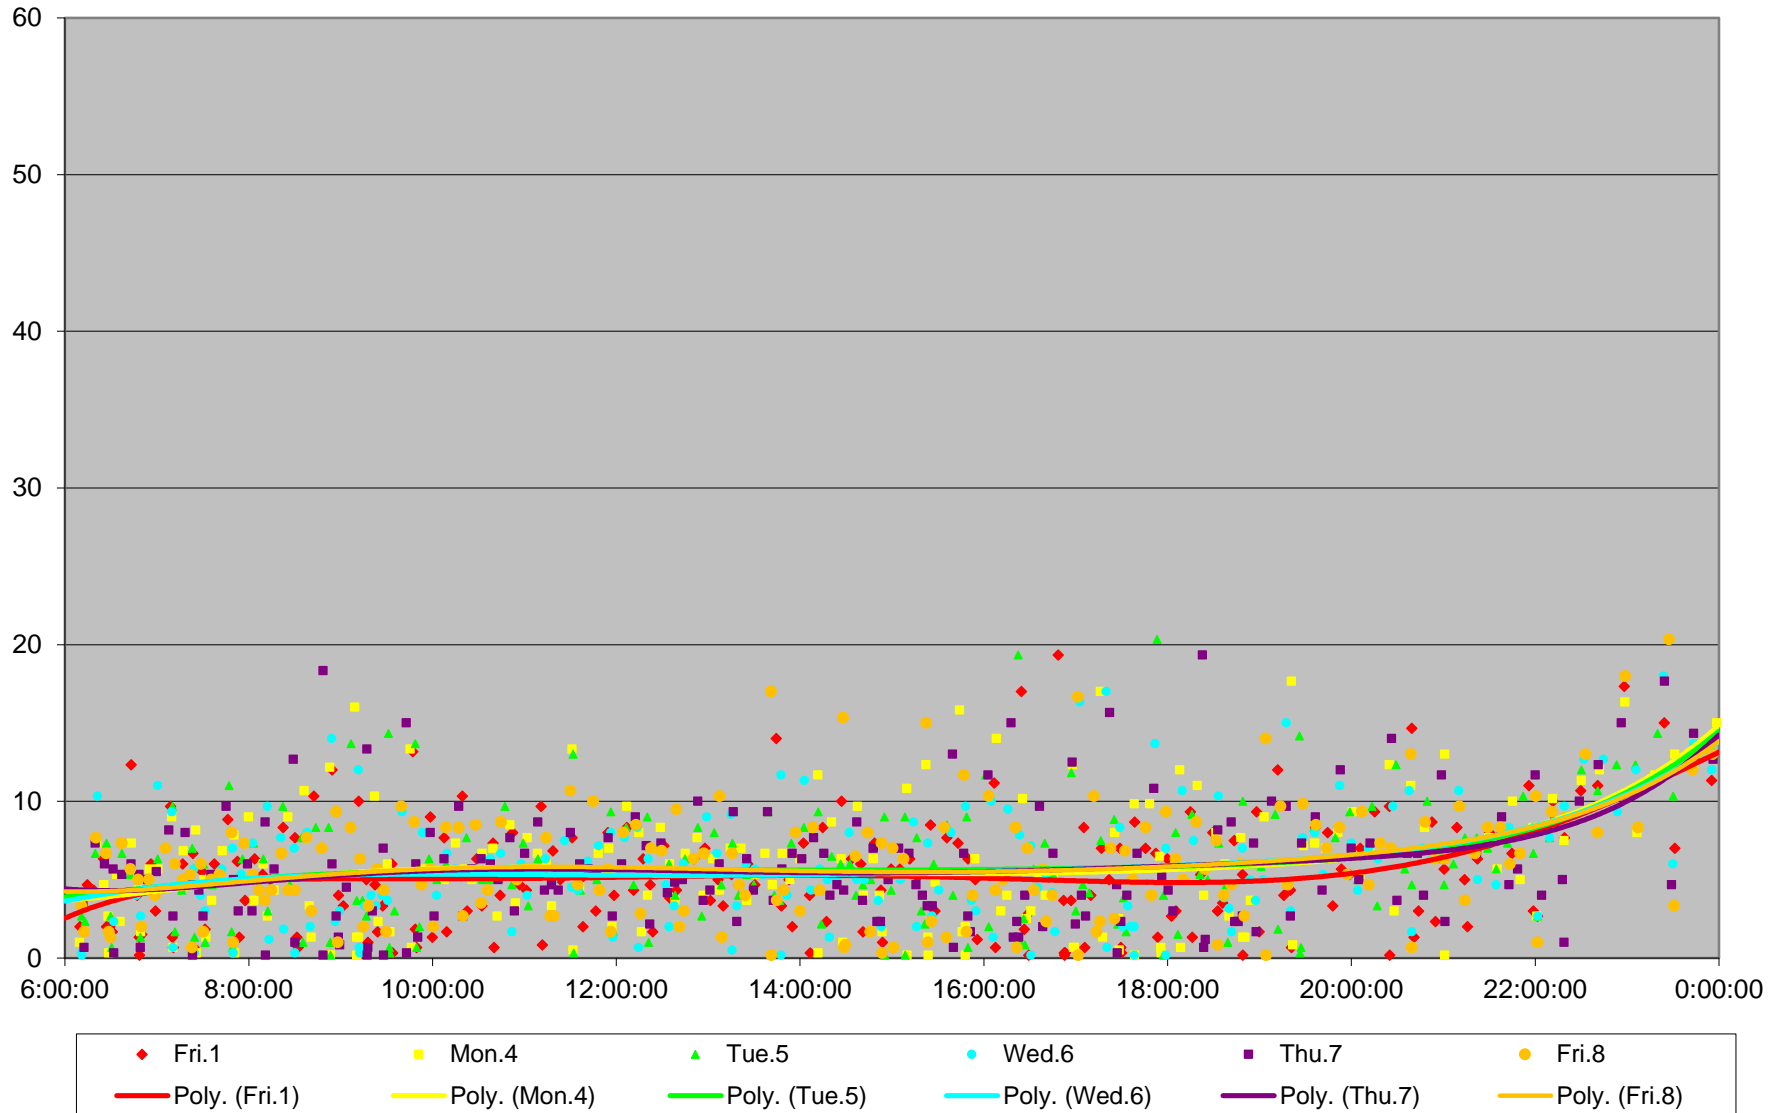

### 7 Bathurst Bus Headways at N of Eglinton Ave Southbound December 2006