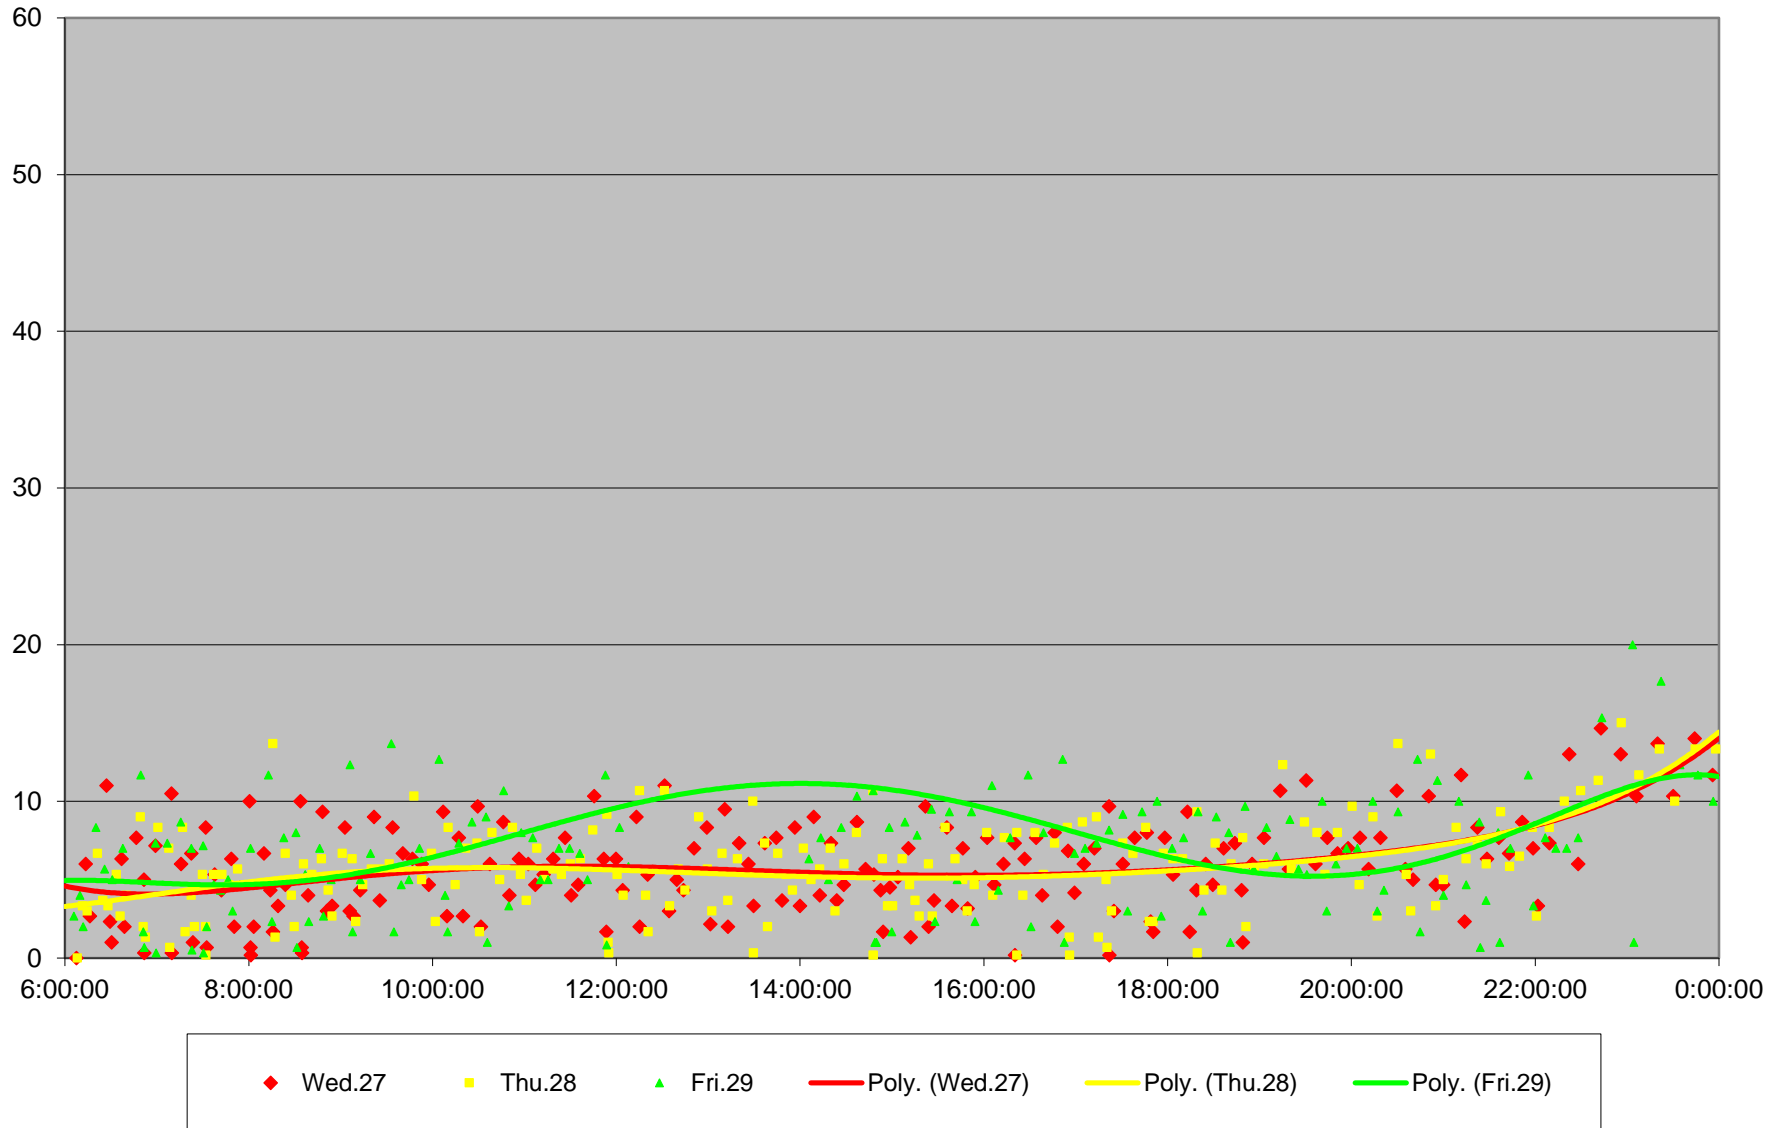

7 Bathurst Bus Headways at N of Eglinton Ave Southbound December 2006