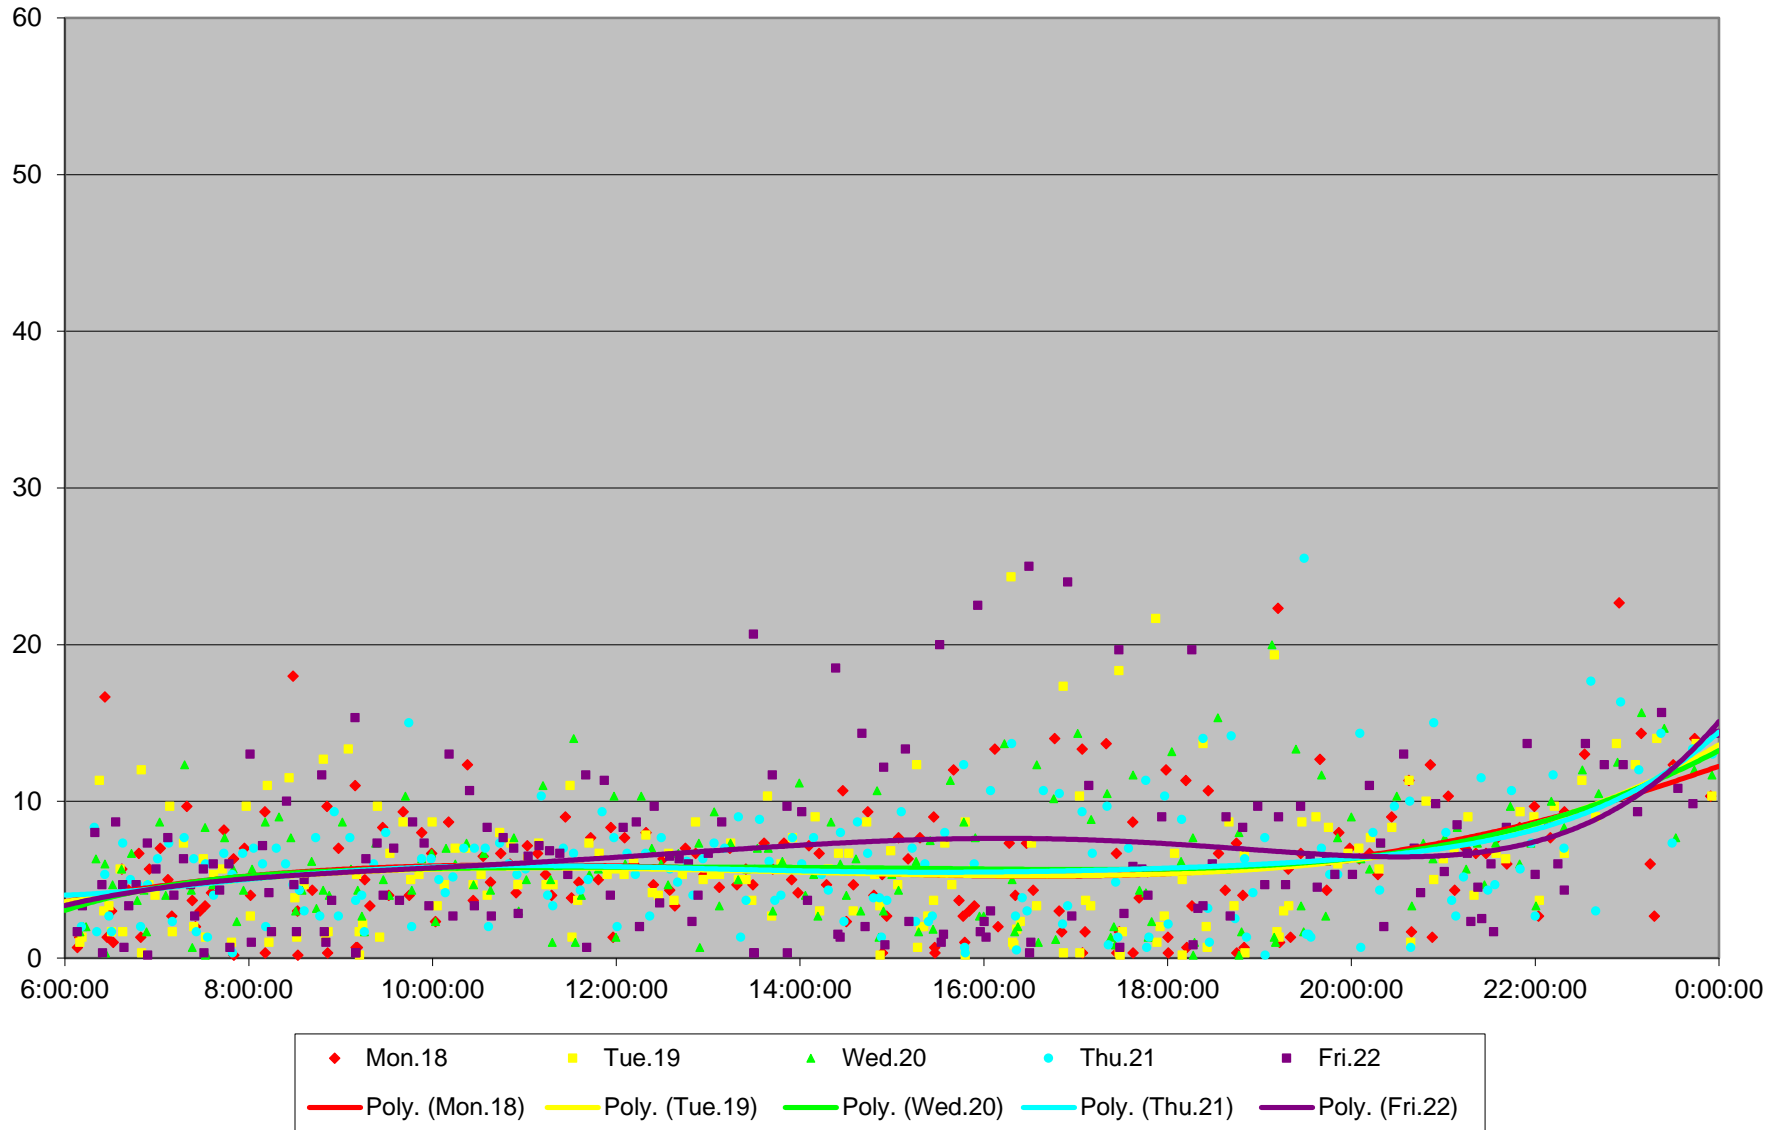

7 Bathurst Bus Headways at N of Eglinton Ave Southbound December 2006