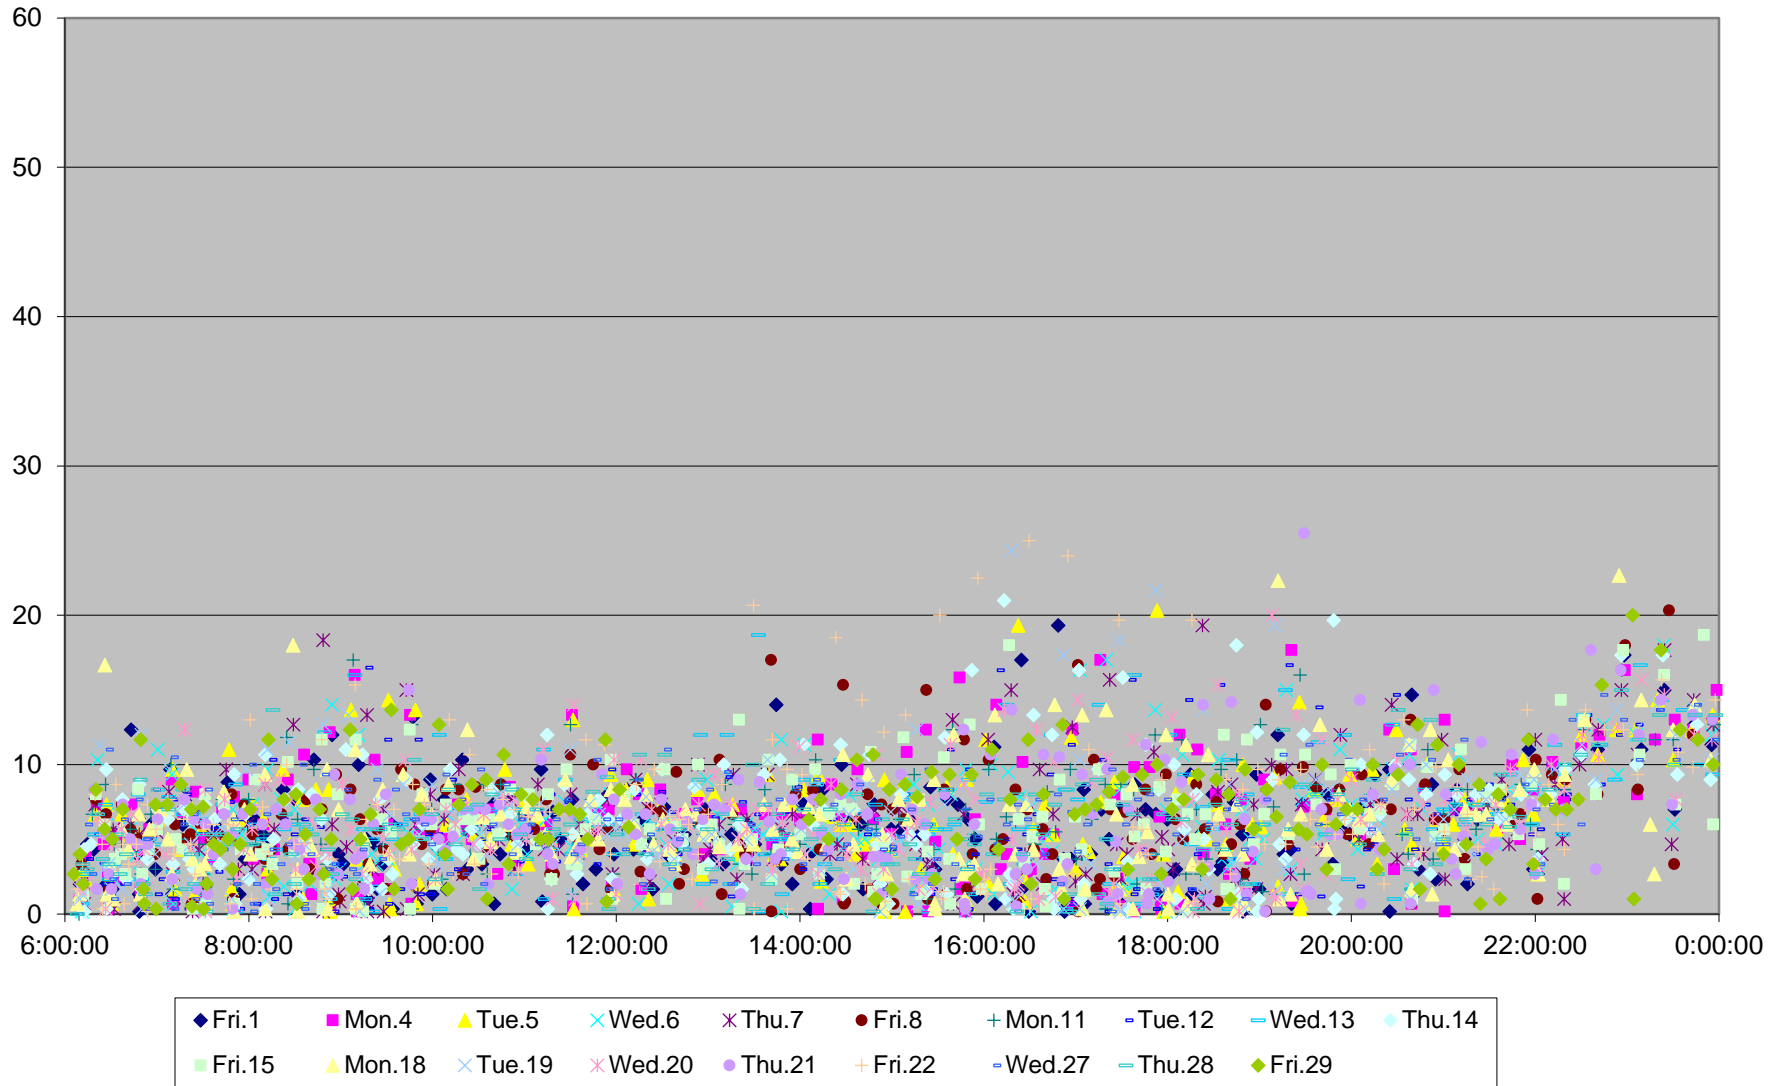

7 Bathurst Bus Headways at N of Eglinton Ave Southbound December 2006