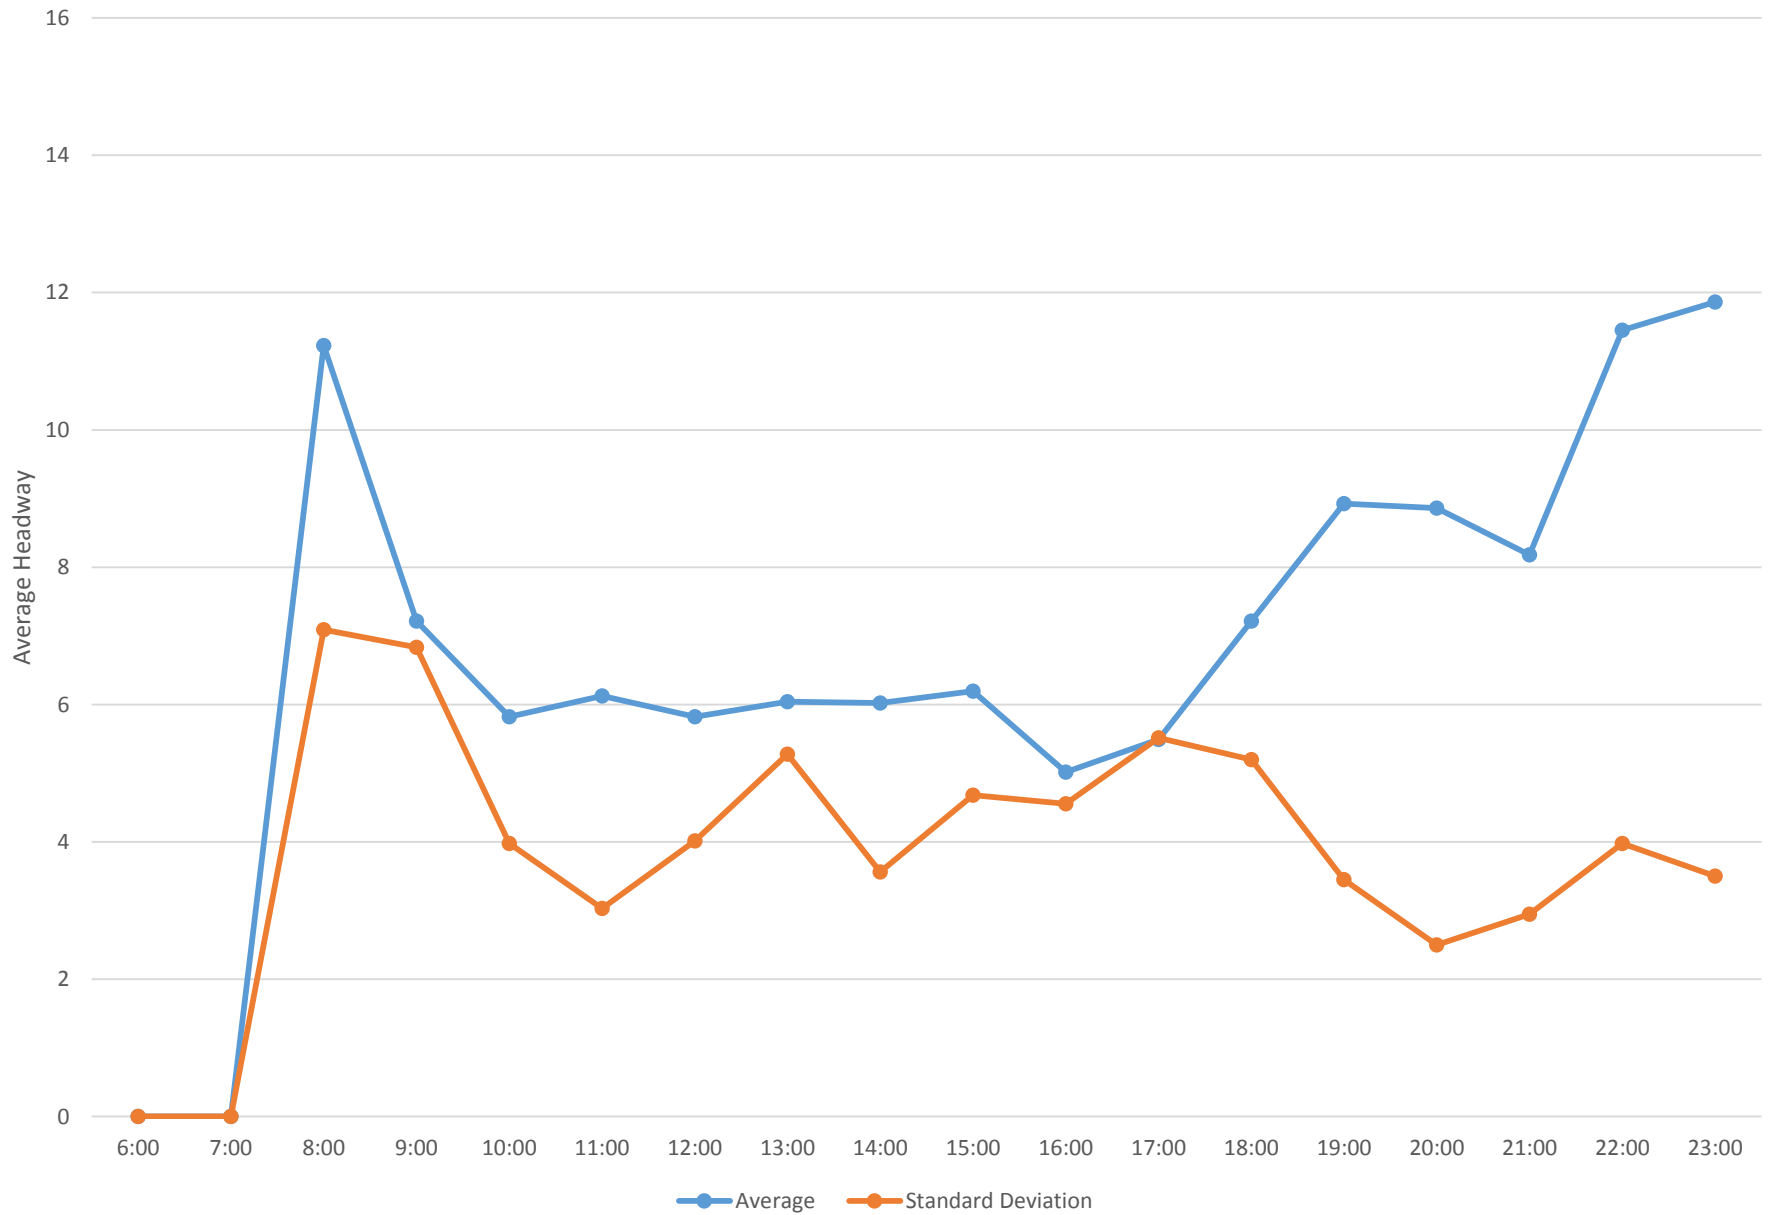

### 7 Bathurst Bus Headways at N of Eglinton Ave Southbound December 2006

7 Bathurst Bus Headways at N of Eglinton Ave Southbound December 2006 Weekday Statistics

7 Bathurst Bus Headways at N of Eglinton Ave Southbound December 2006 Saturday Statistics

7 Bathurst Bus Headways at N of Eglinton Ave Southbound December 2006 Sunday Statistics