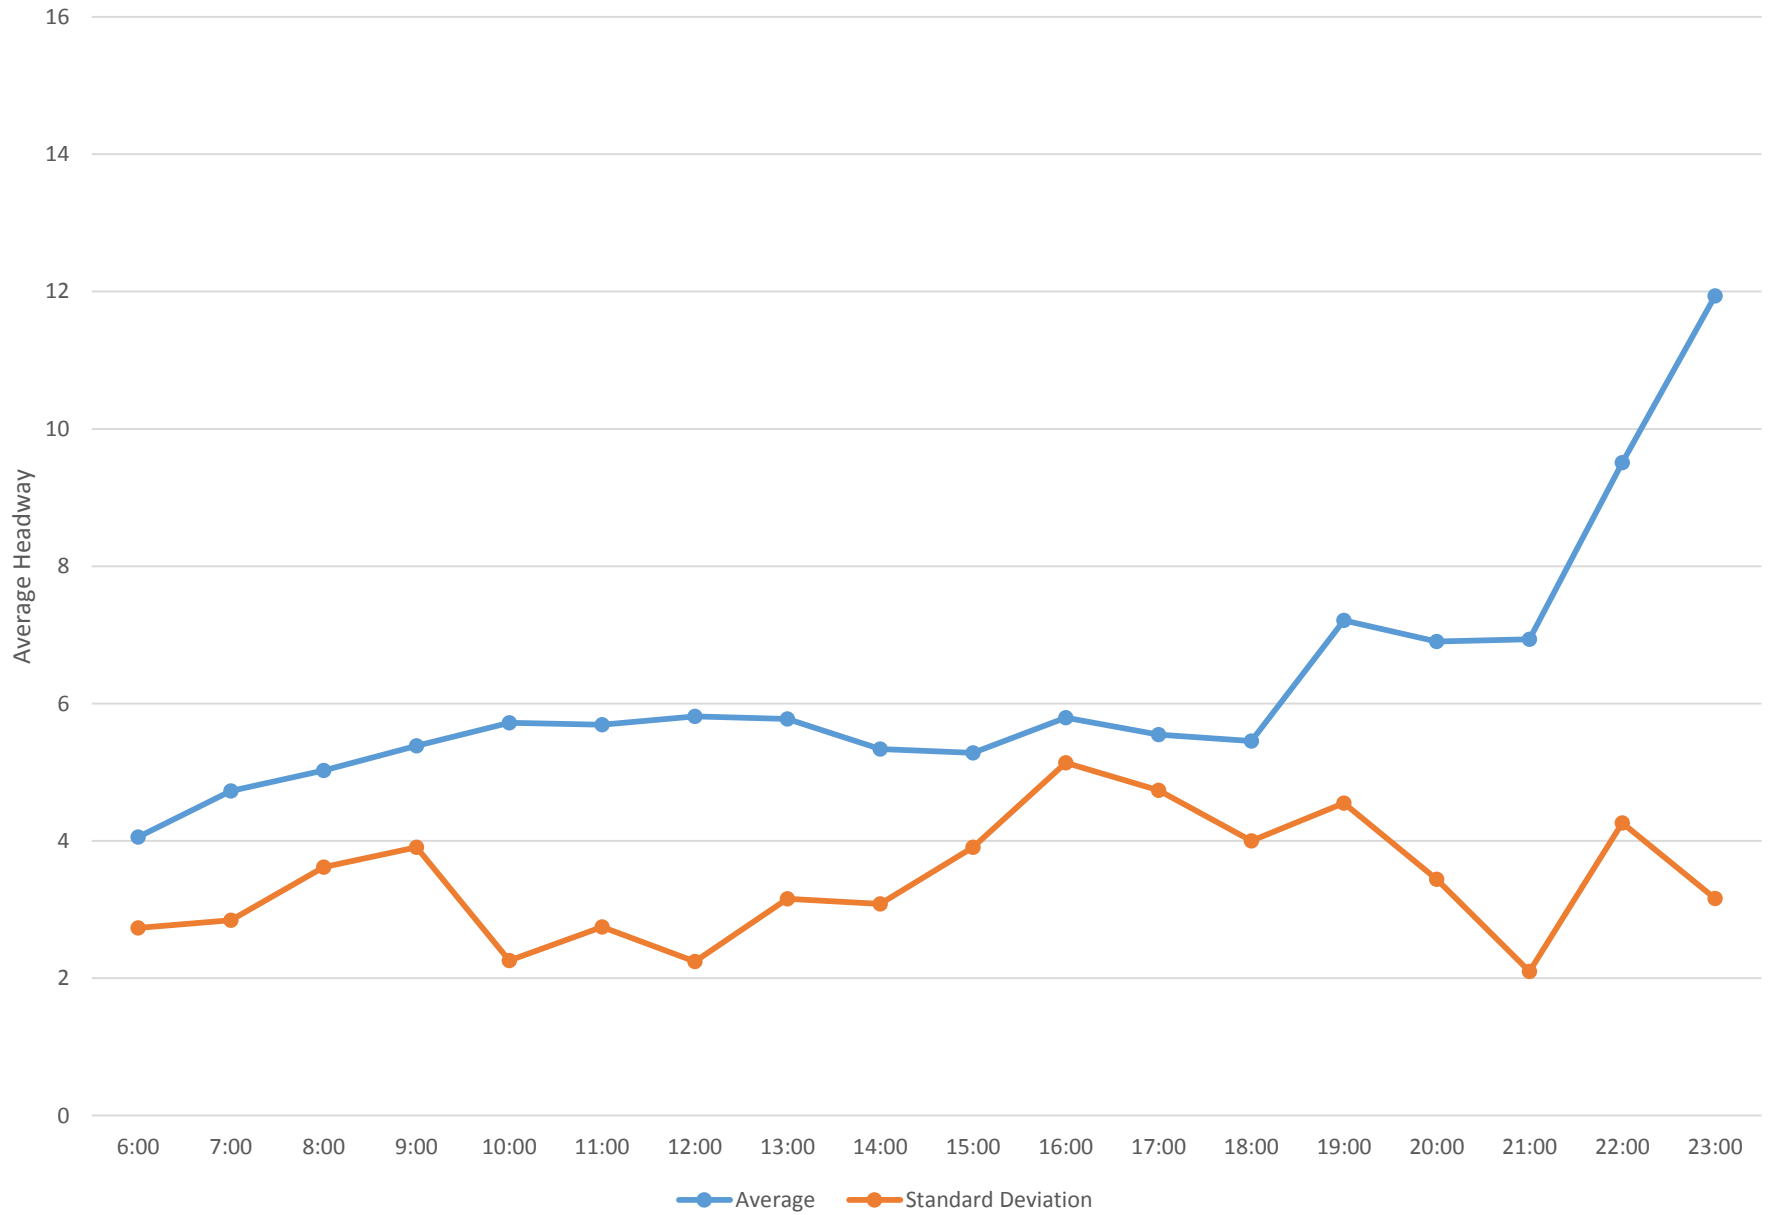

7 Bathurst Bus Headways at N of Eglinton Ave Southbound December 2006 Weekday Statistics