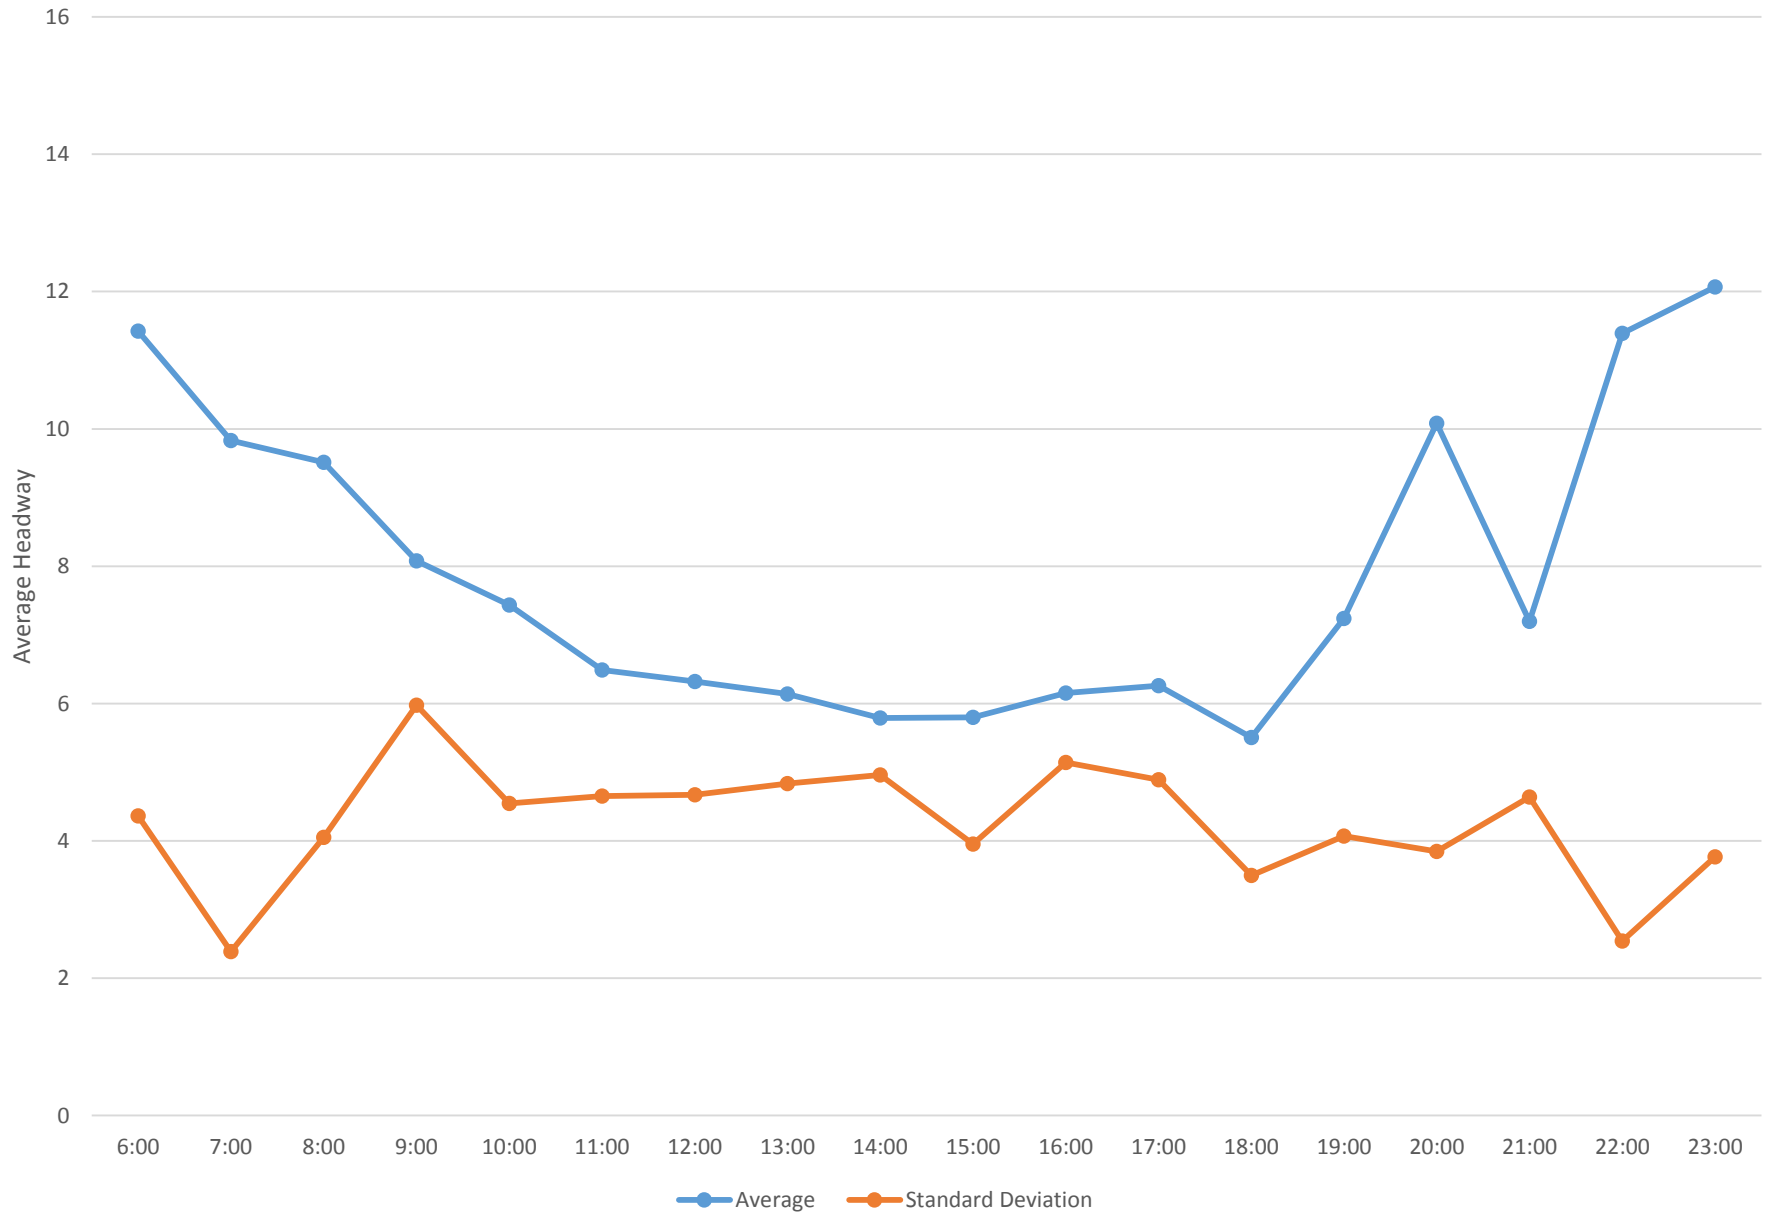

### 7 Bathurst Bus Headways at N of Eglinton Ave Southbound December 2006

7 Bathurst Bus Headways at N of Eglinton Ave Southbound December 2006 Weekday Statistics

7 Bathurst Bus Headways at N of Eglinton Ave Southbound December 2006 Saturday Statistics

7 Bathurst Bus Headways at N of Eglinton Ave Southbound December 2006 Sunday Statistics