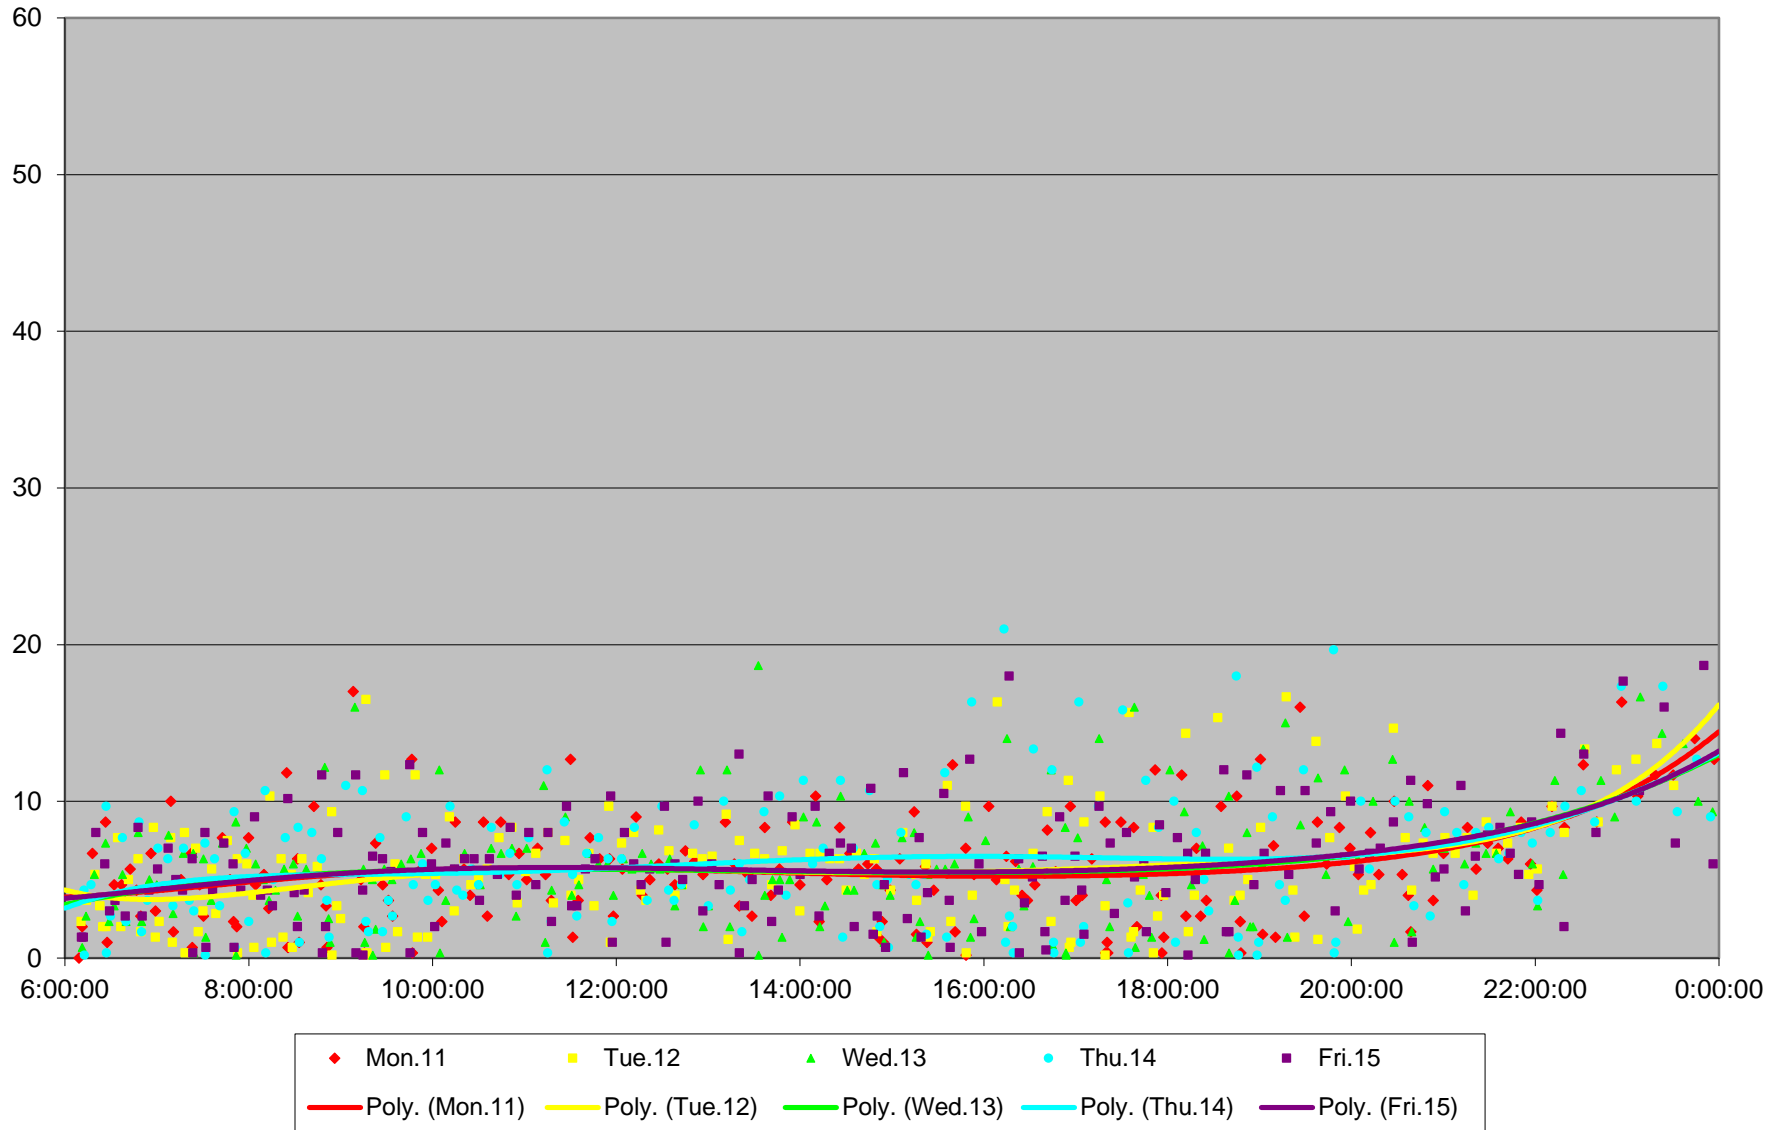

7 Bathurst Bus Headways at N of Eglinton Ave Southbound December 2006