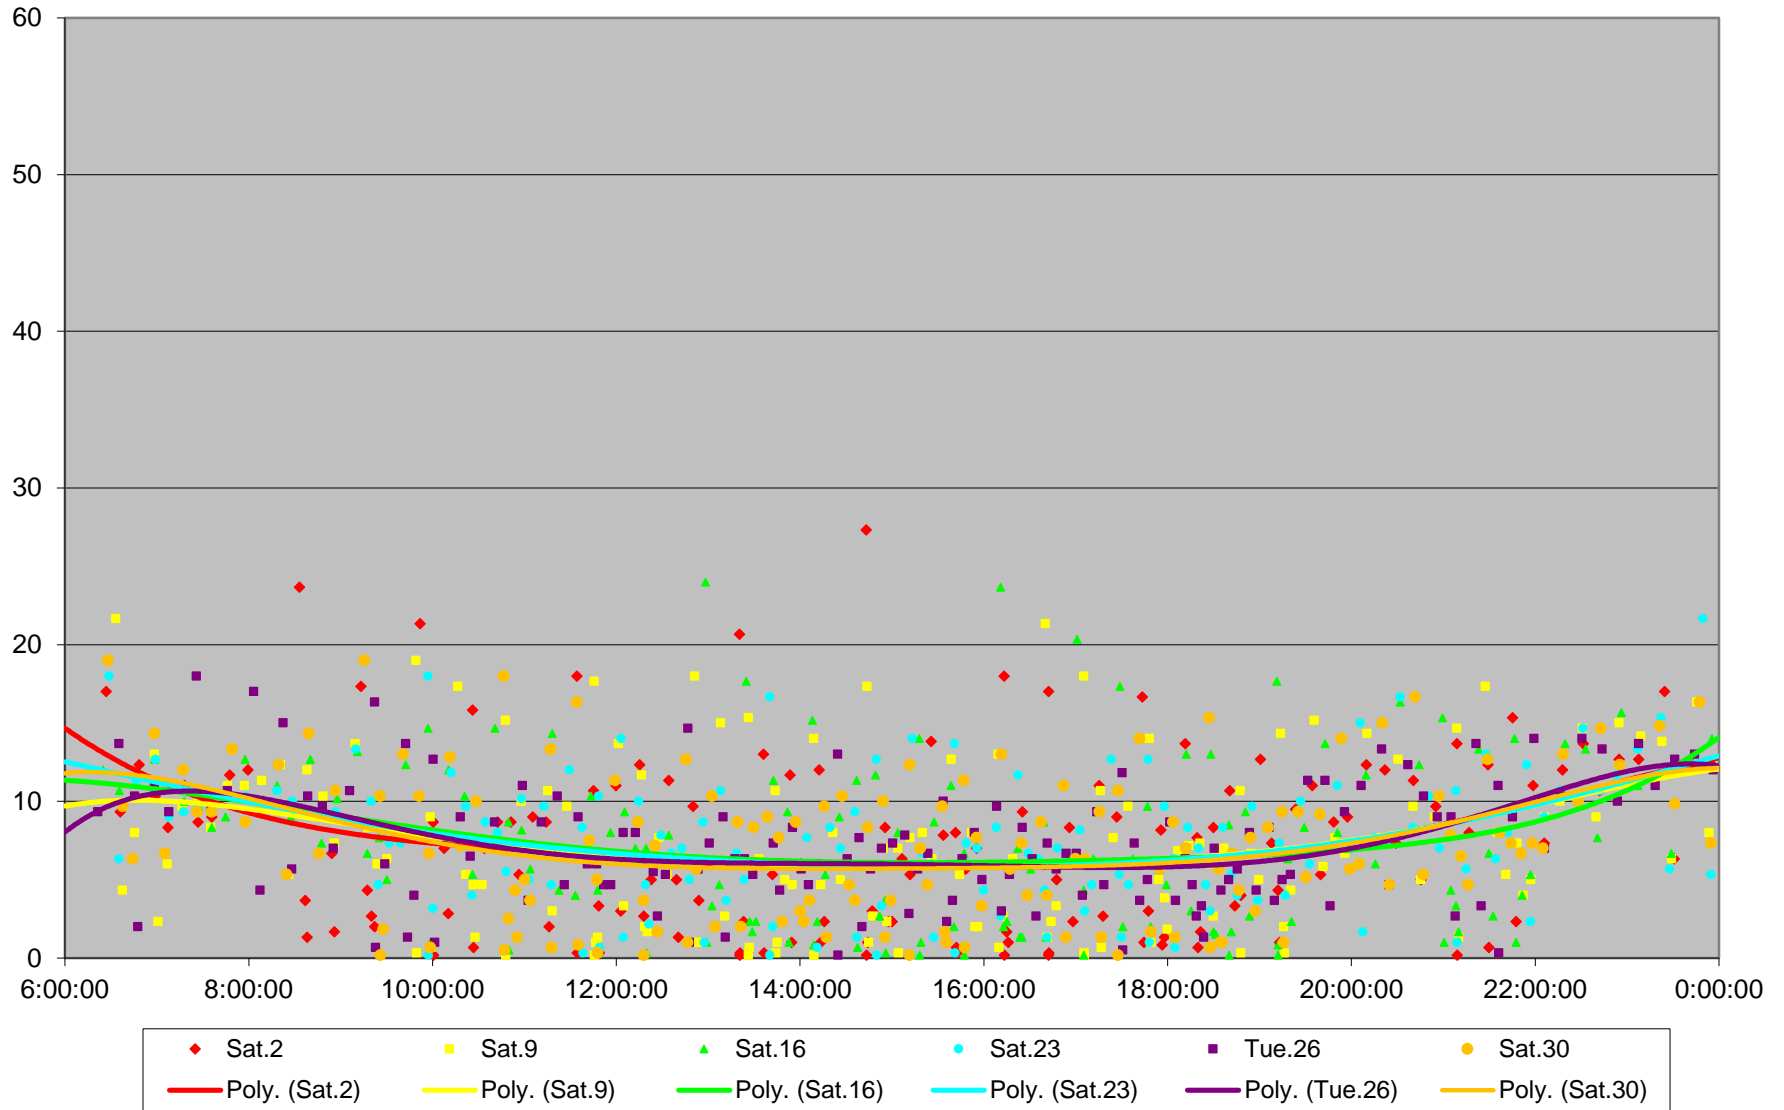

7 Bathurst Bus Headways at N of Eglinton Ave Southbound December 2006