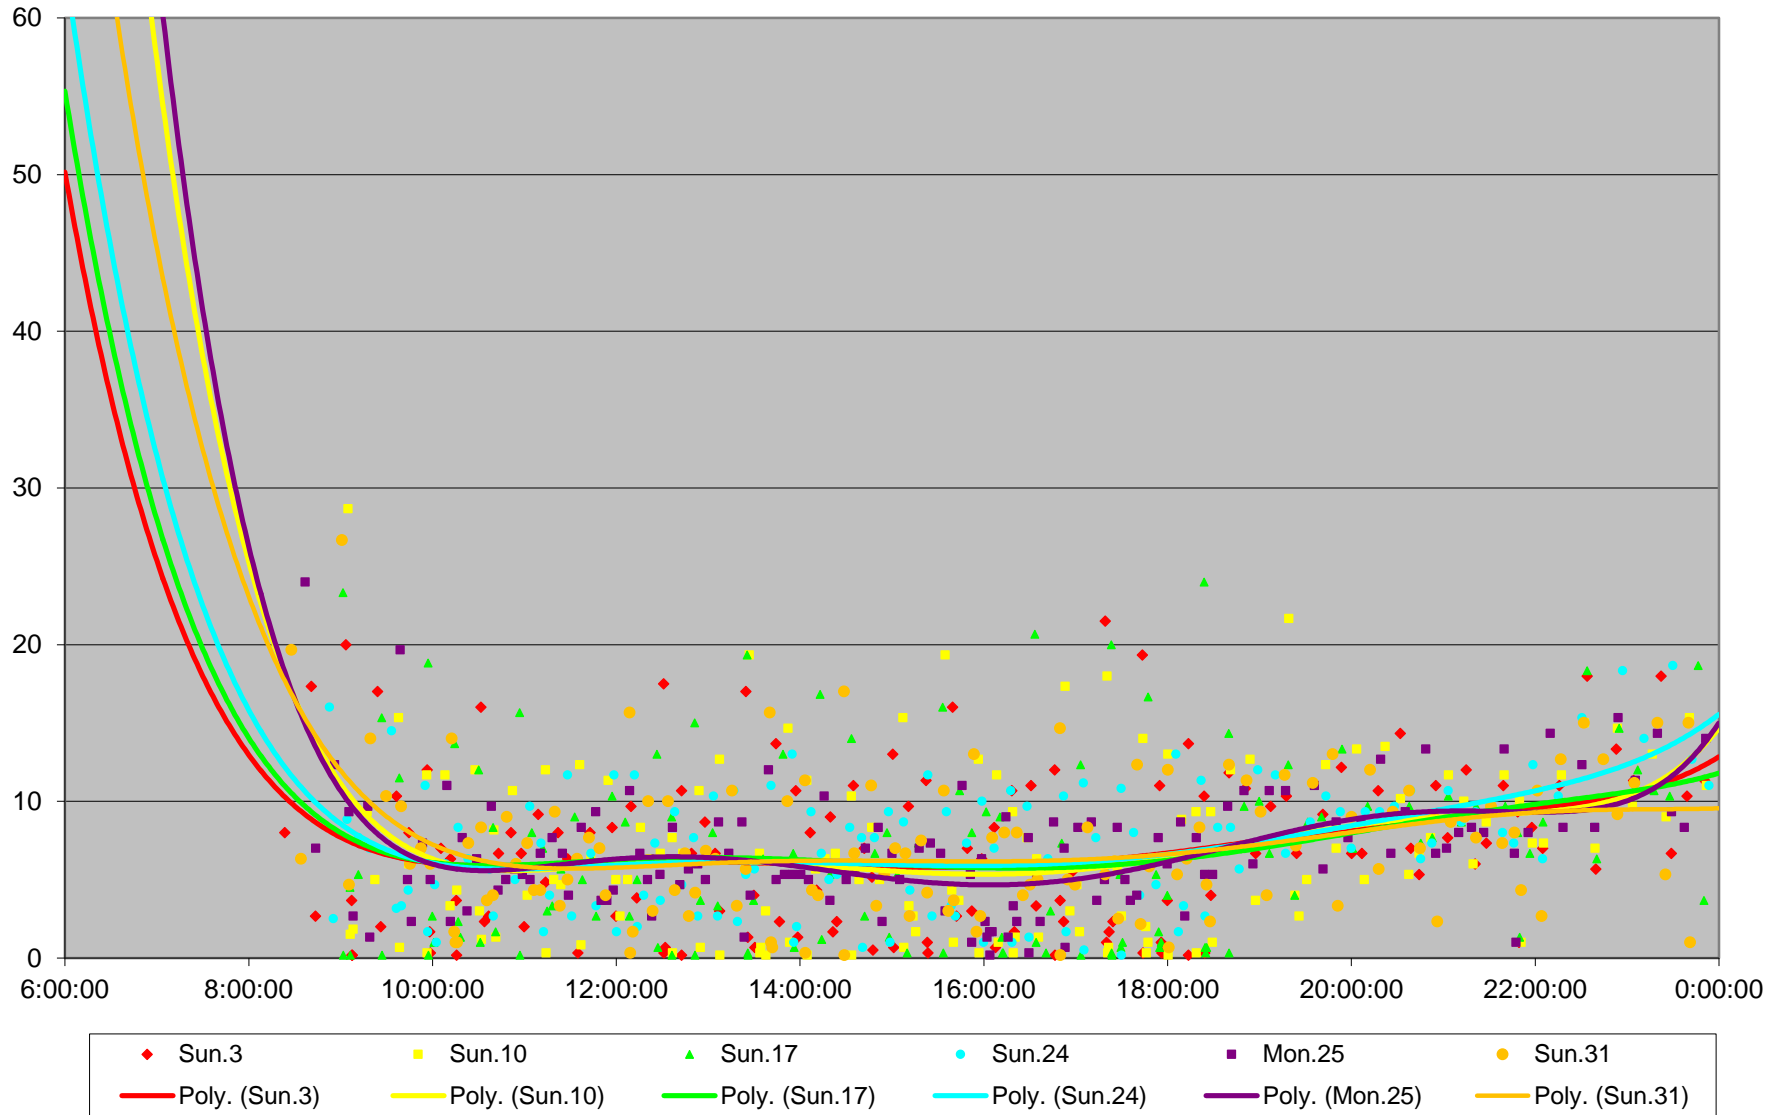

7 Bathurst Bus Headways at N of Eglinton Ave Southbound December 2006