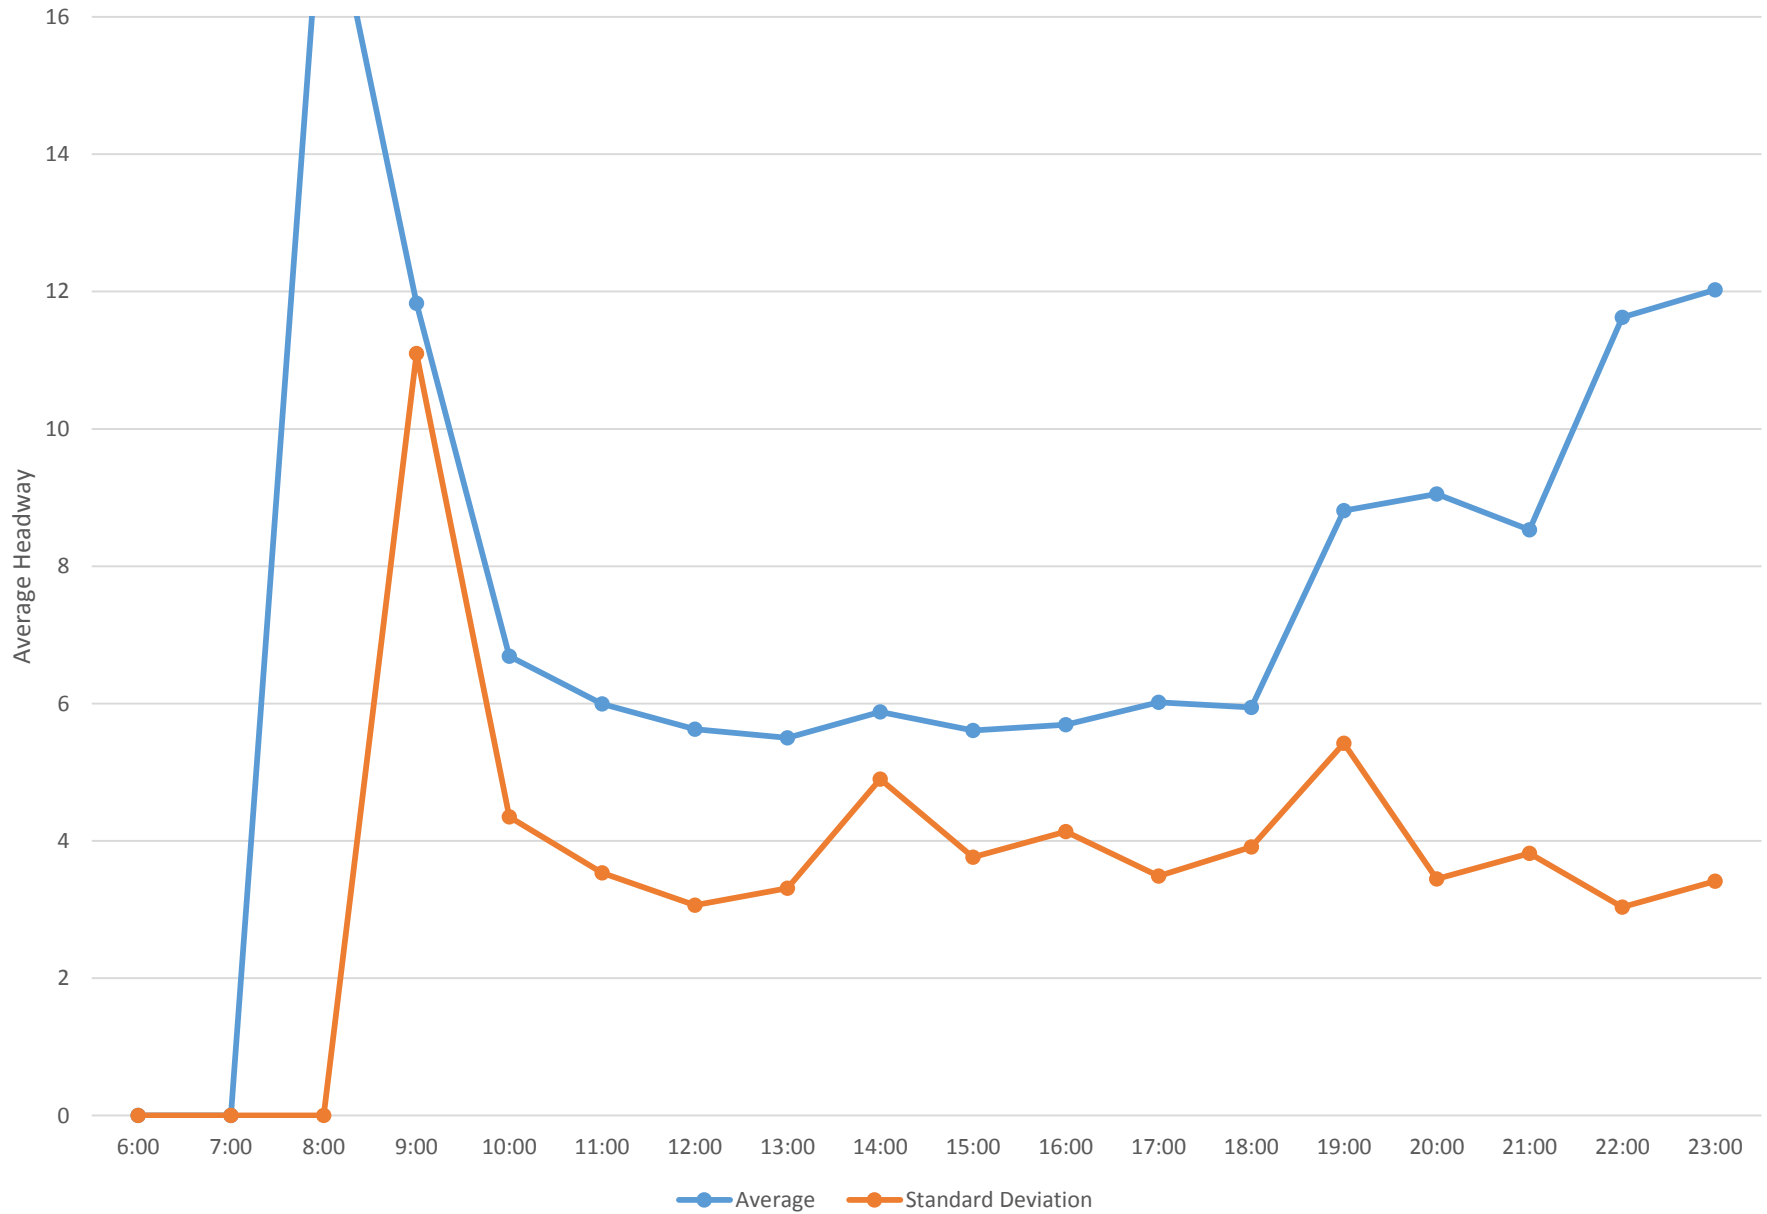

### 7 Bathurst Bus Headways at N of Wilson Ave Northbound December 2006

7 Bathurst Bus Headways at N of Wilson Ave Northbound December 2006

7 Bathurst Bus Headways at N of Wilson Ave Northbound December 2006 Weekday Statistics

7 Bathurst Bus Headways at N of Wilson Ave Northbound December 2006 Saturday Statistics

7 Bathurst Bus Headways at N of Wilson Ave Northbound December 2006 Sunday Statistics