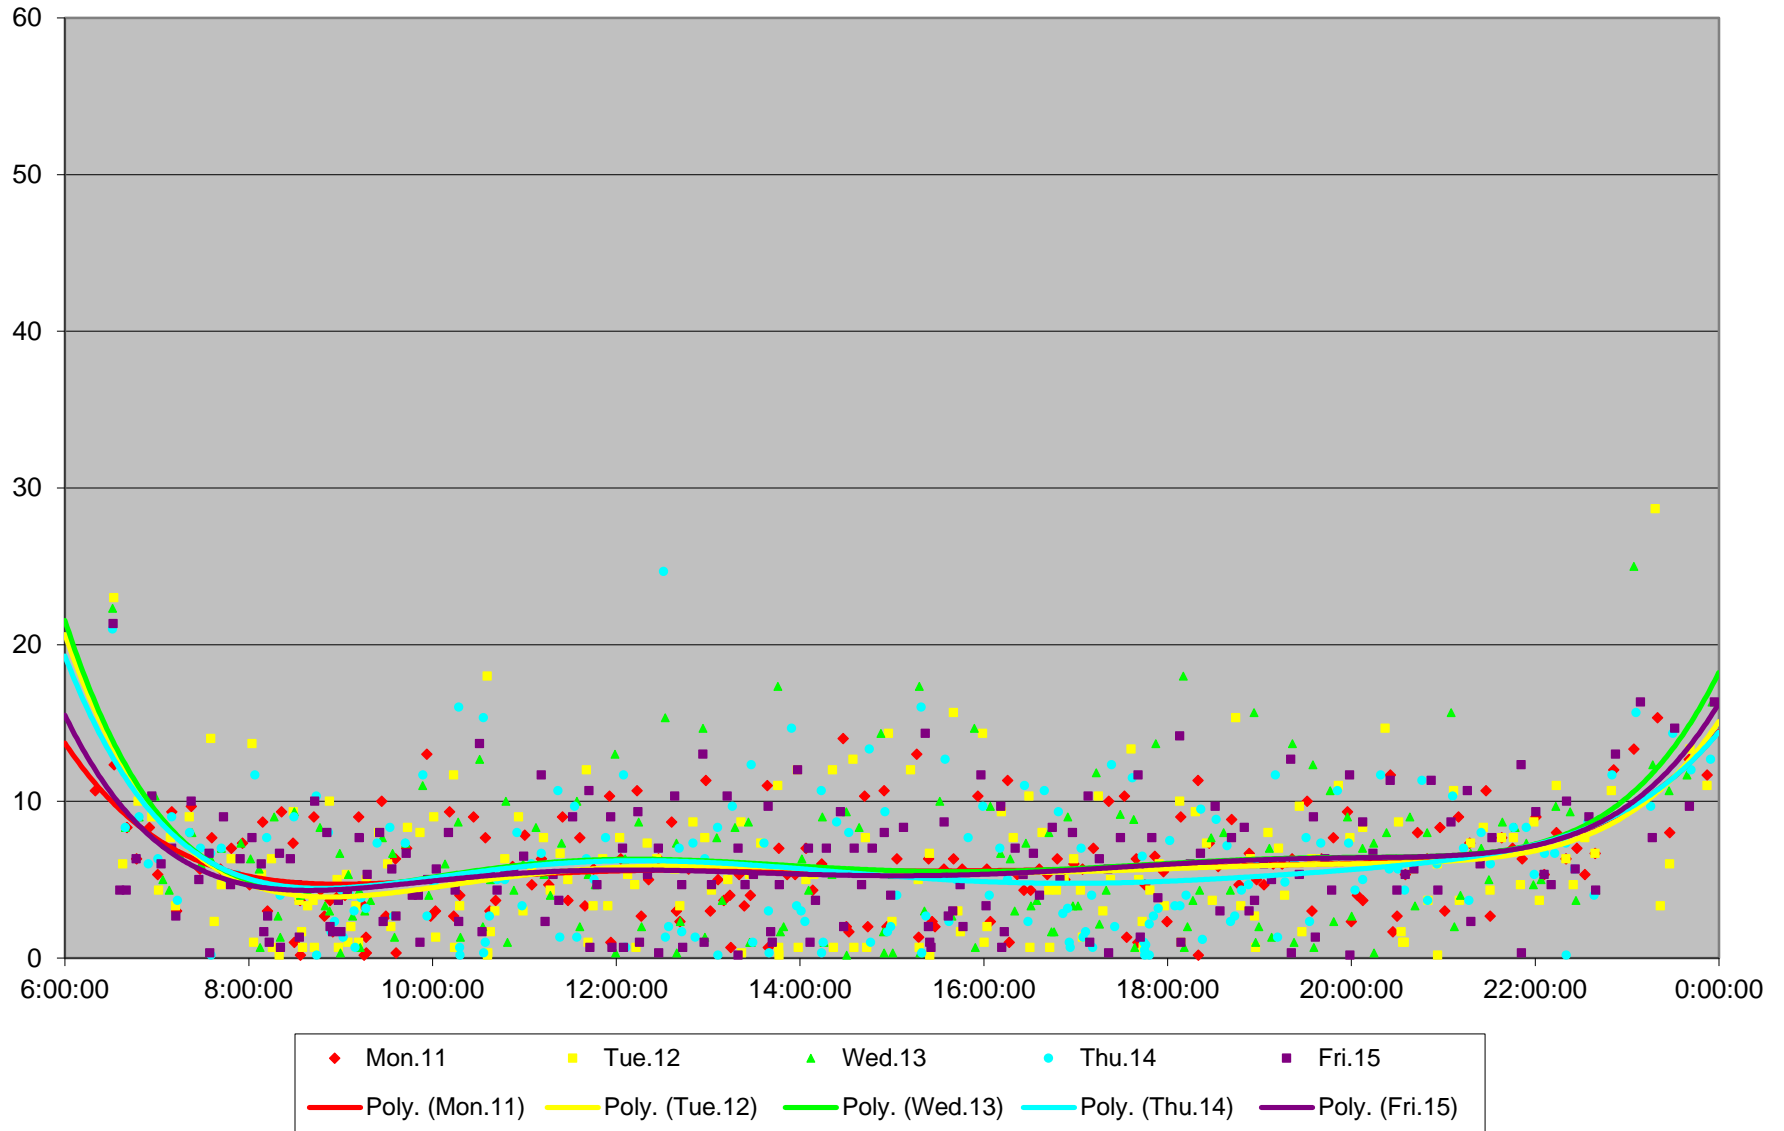

7 Bathurst Bus Headways at N of Wilson Ave Northbound December 2006