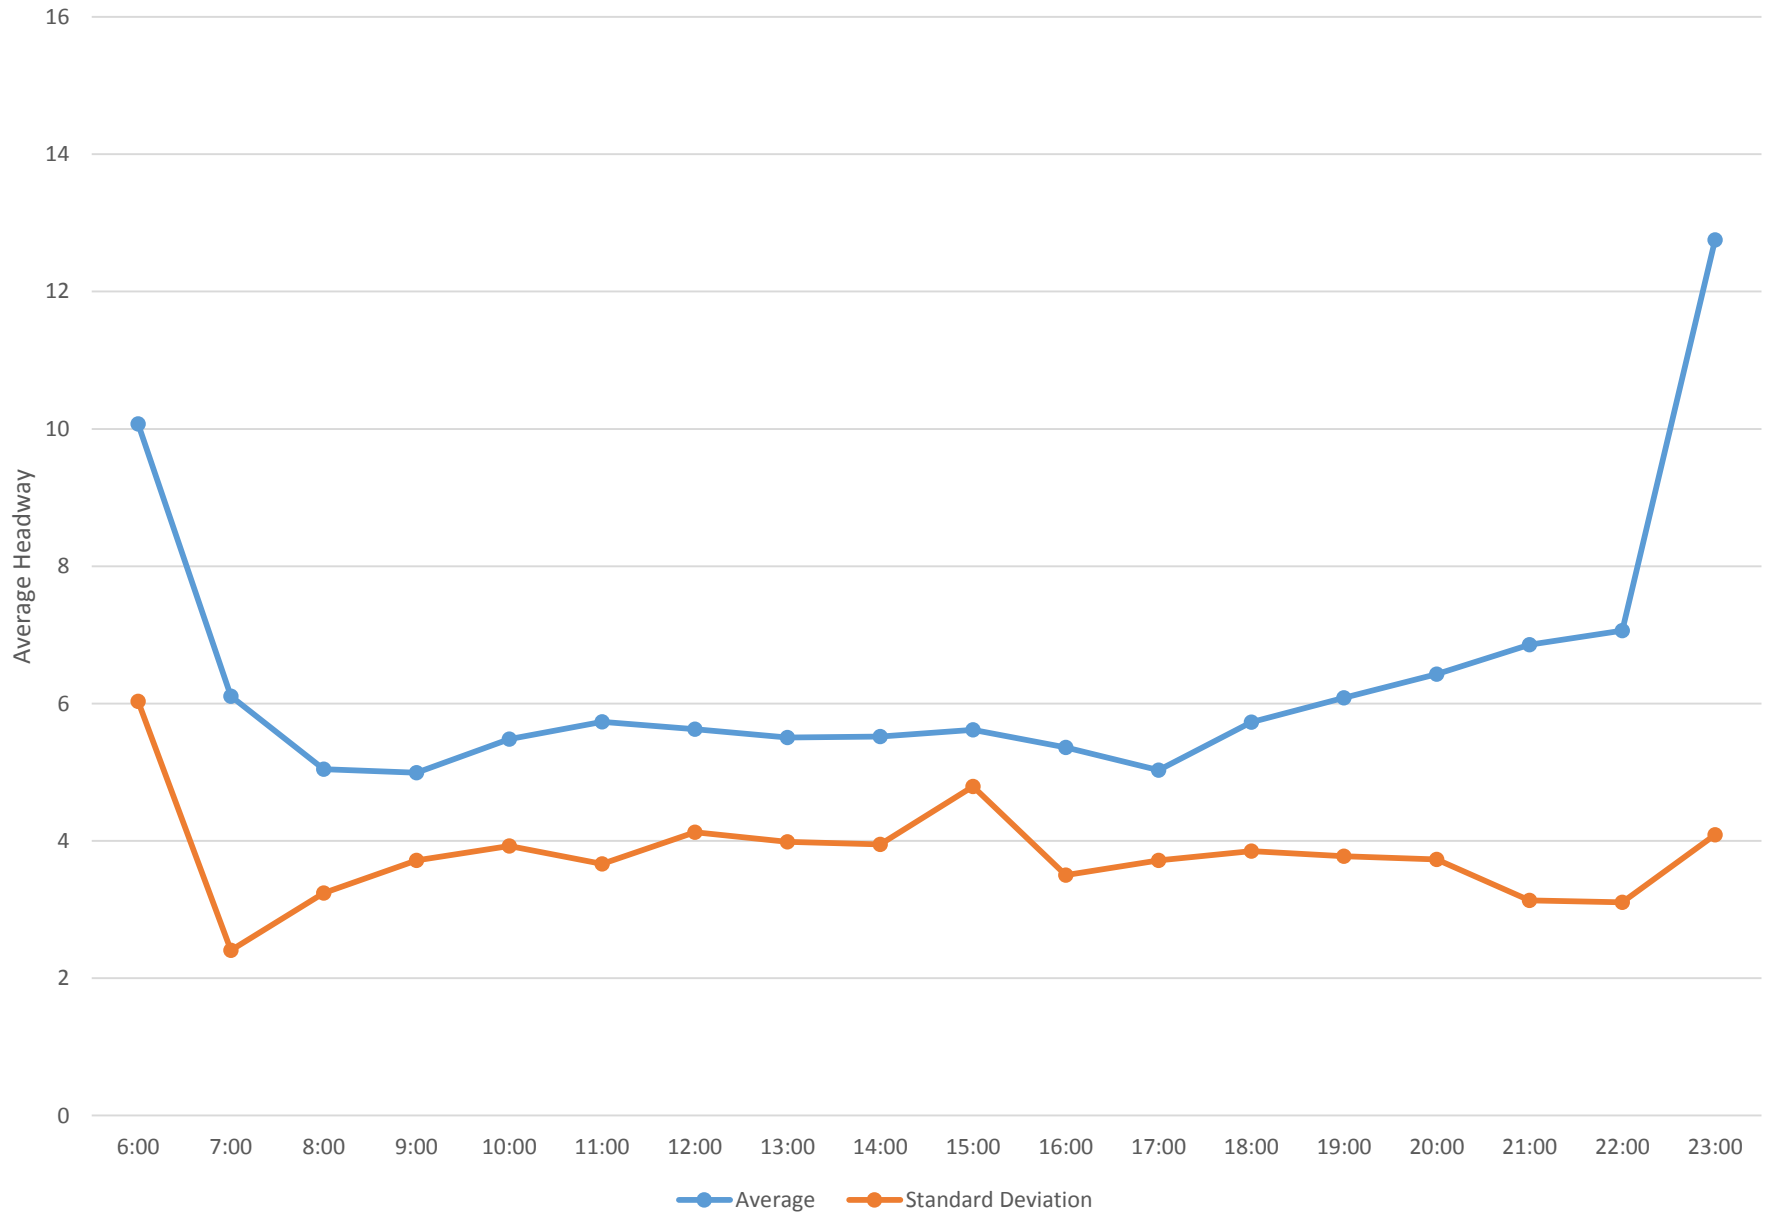

### 7 Bathurst Bus Headways at N of Wilson Ave Northbound December 2006

### 7 Bathurst Bus Headways at N of Wilson Ave Northbound December 2006

7 Bathurst Bus Headways at N of Wilson Ave Northbound December 2006

7 Bathurst Bus Headways at N of Wilson Ave Northbound December 2006 Weekday Statistics