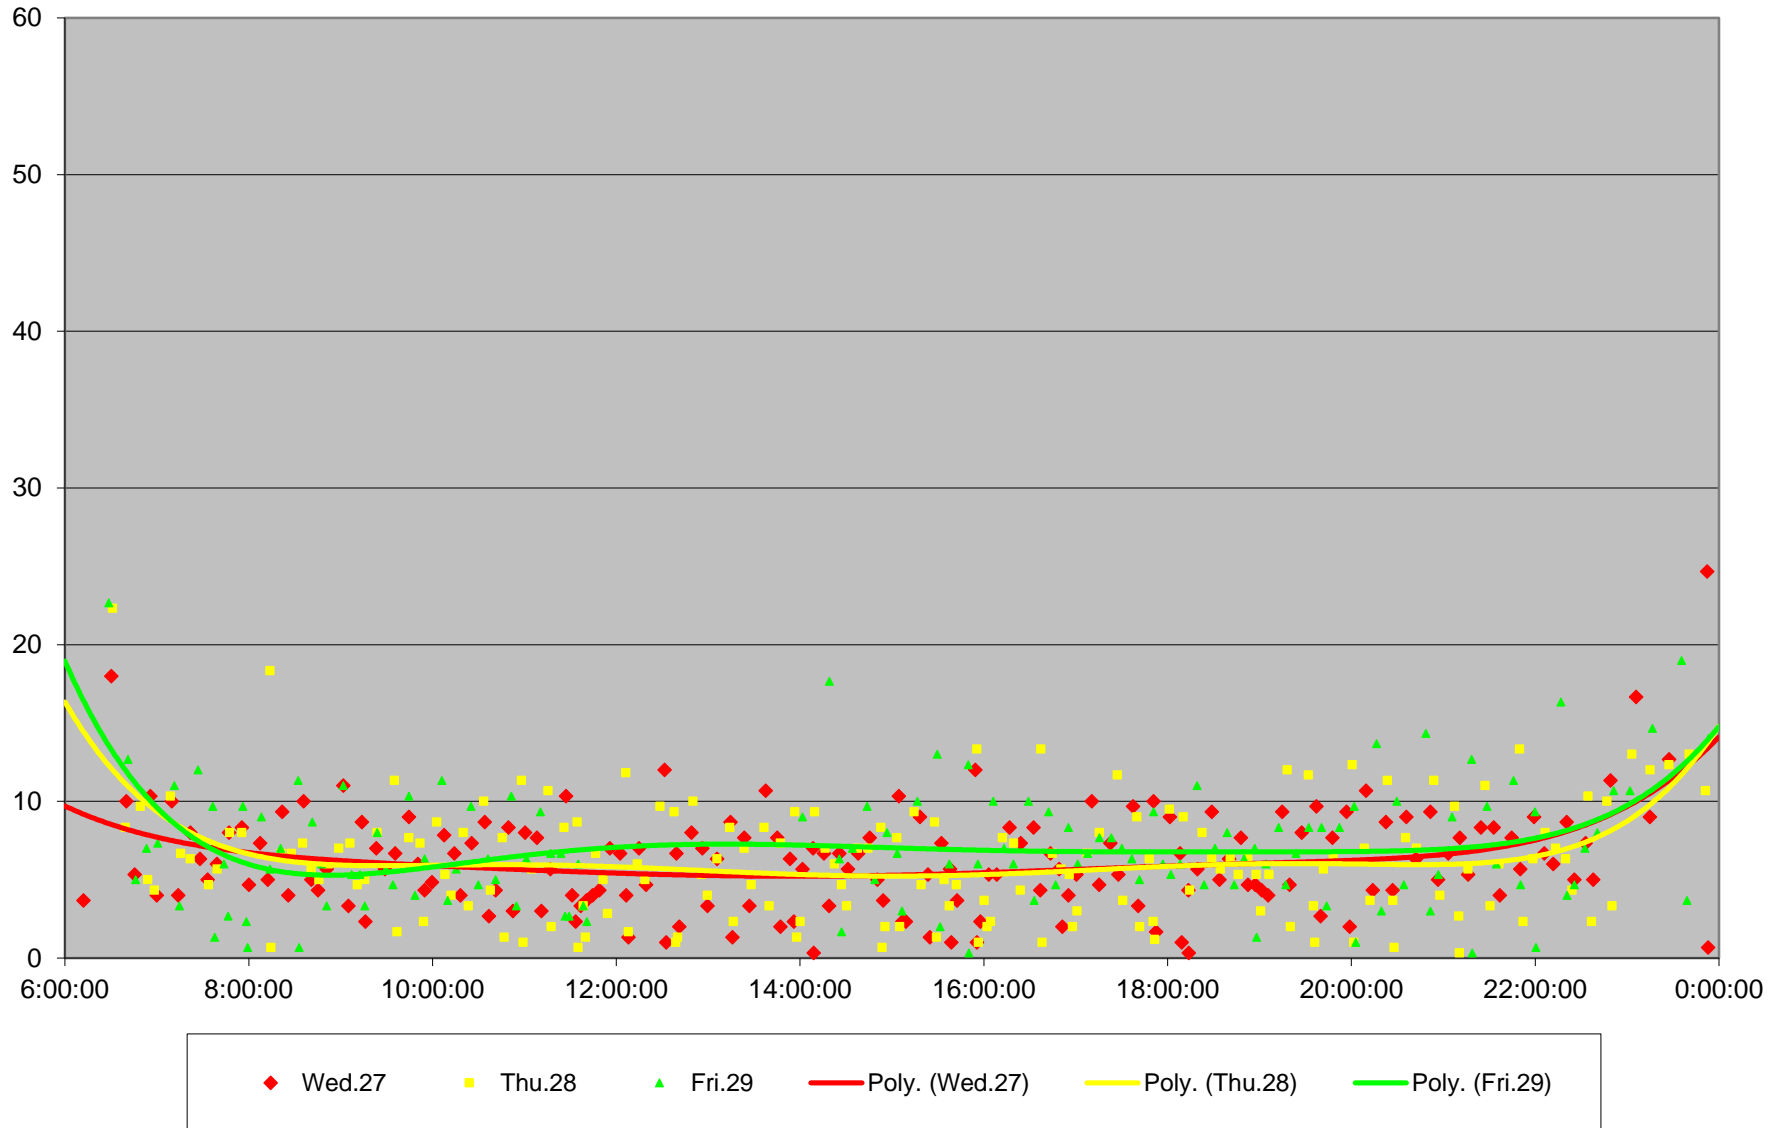

7 Bathurst Bus Headways at N of Wilson Ave Northbound December 2006