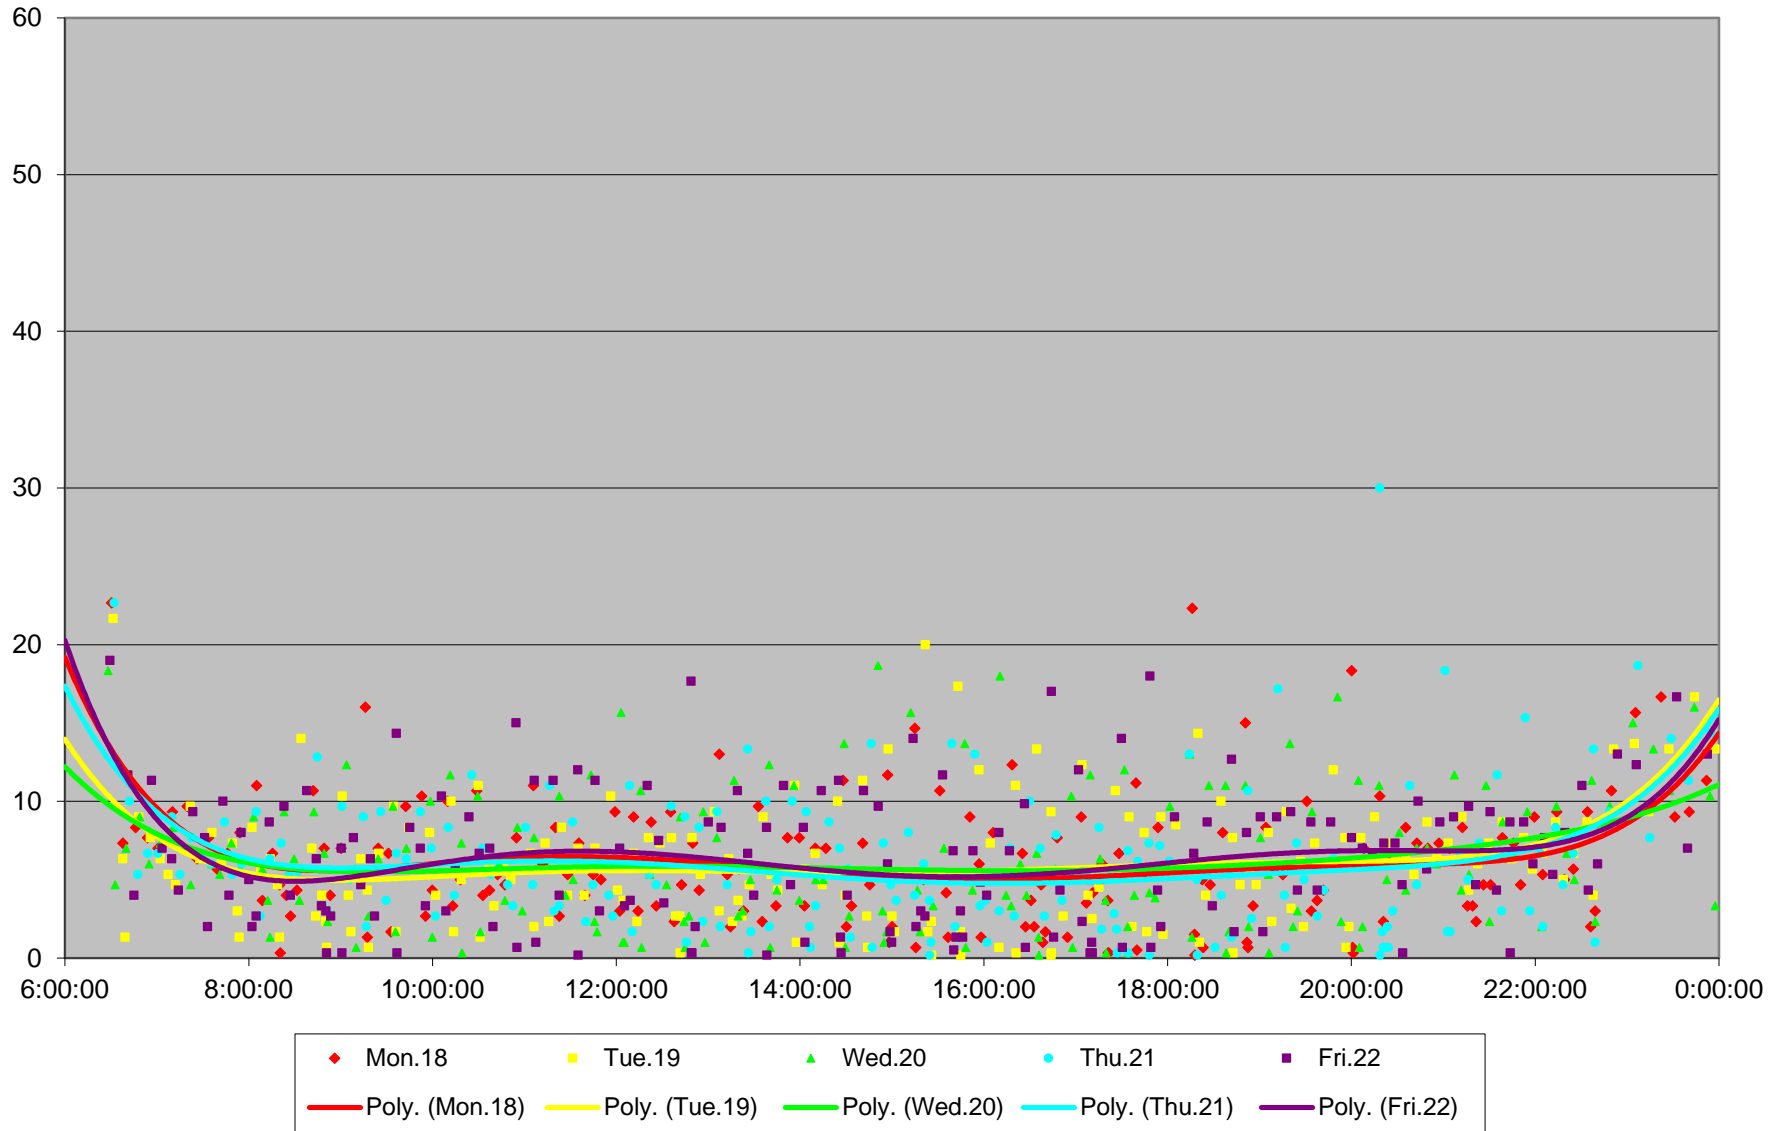

7 Bathurst Bus Headways at N of Wilson Ave Northbound December 2006