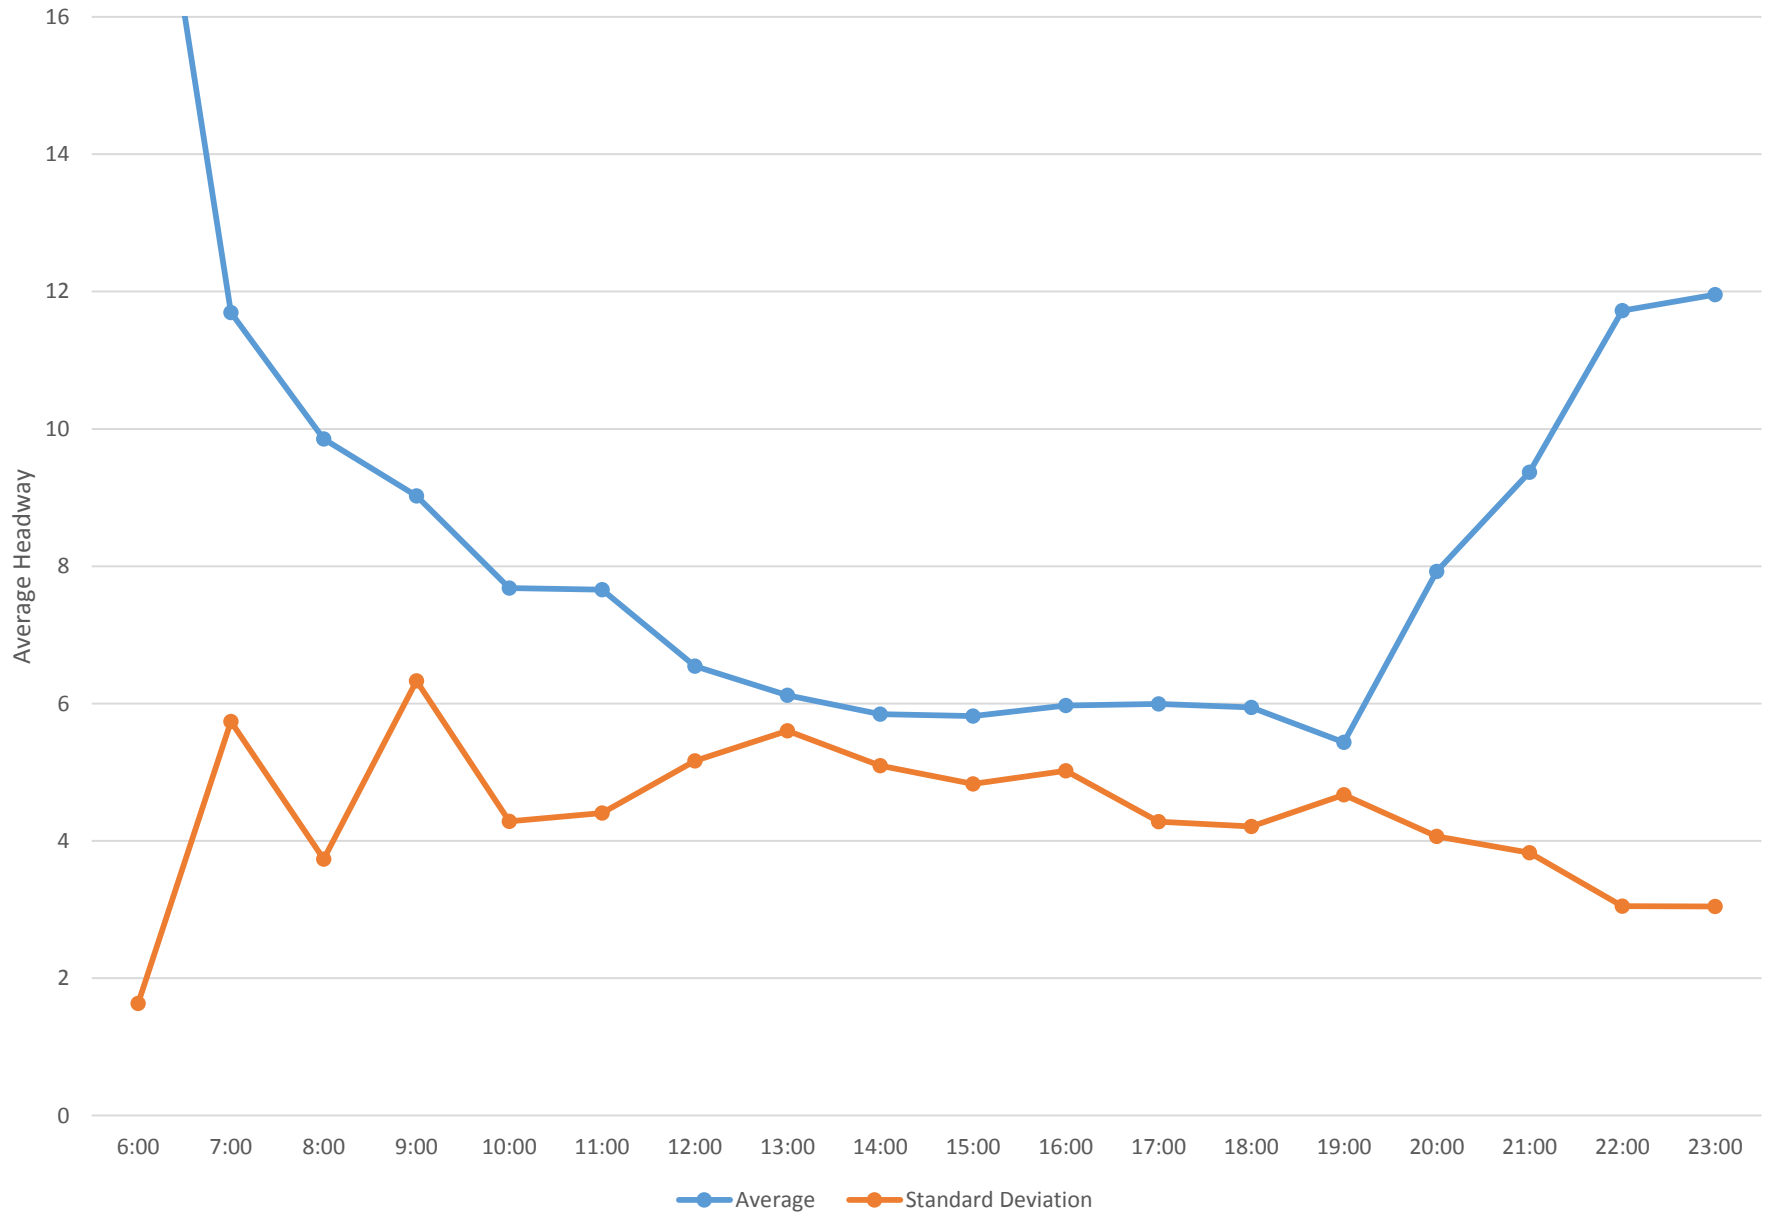

### 7 Bathurst Bus Headways at N of Wilson Ave Northbound December 2006

7 Bathurst Bus Headways at N of Wilson Ave Northbound December 2006

7 Bathurst Bus Headways at N of Wilson Ave Northbound December 2006 Weekday Statistics

7 Bathurst Bus Headways at N of Wilson Ave Northbound December 2006 Saturday Statistics

7 Bathurst Bus Headways at N of Wilson Ave Northbound December 2006 Sunday Statistics