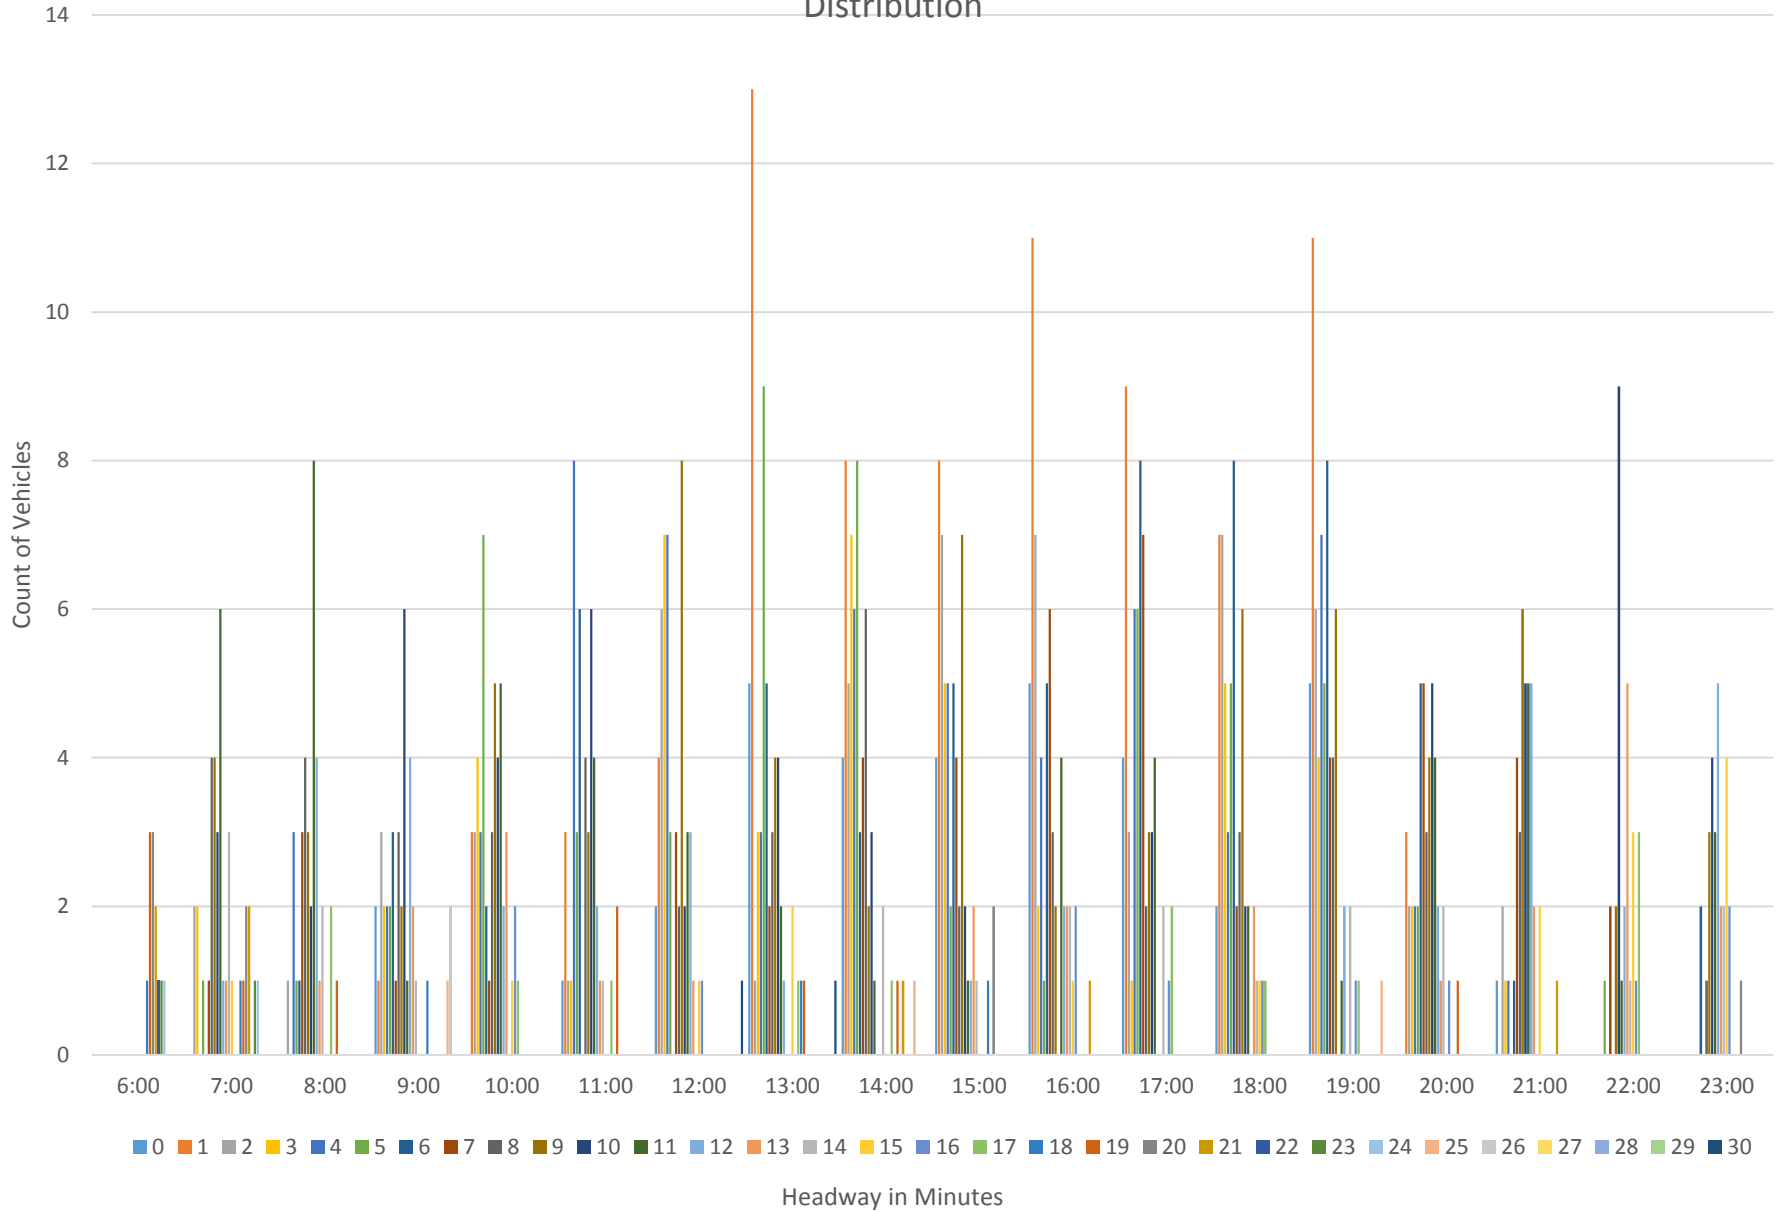

7 Bathurst Bus Headways at N of Wilson Ave Northbound December 2006 Saturday Statistics

7 Bathurst Bus Headways at N of Wilson Ave Northbound December 2006 Sunday Statistics

# 7 Bathurst Bus Headways at N of Wilson Ave Northbound December 2006 Saturday Distribution