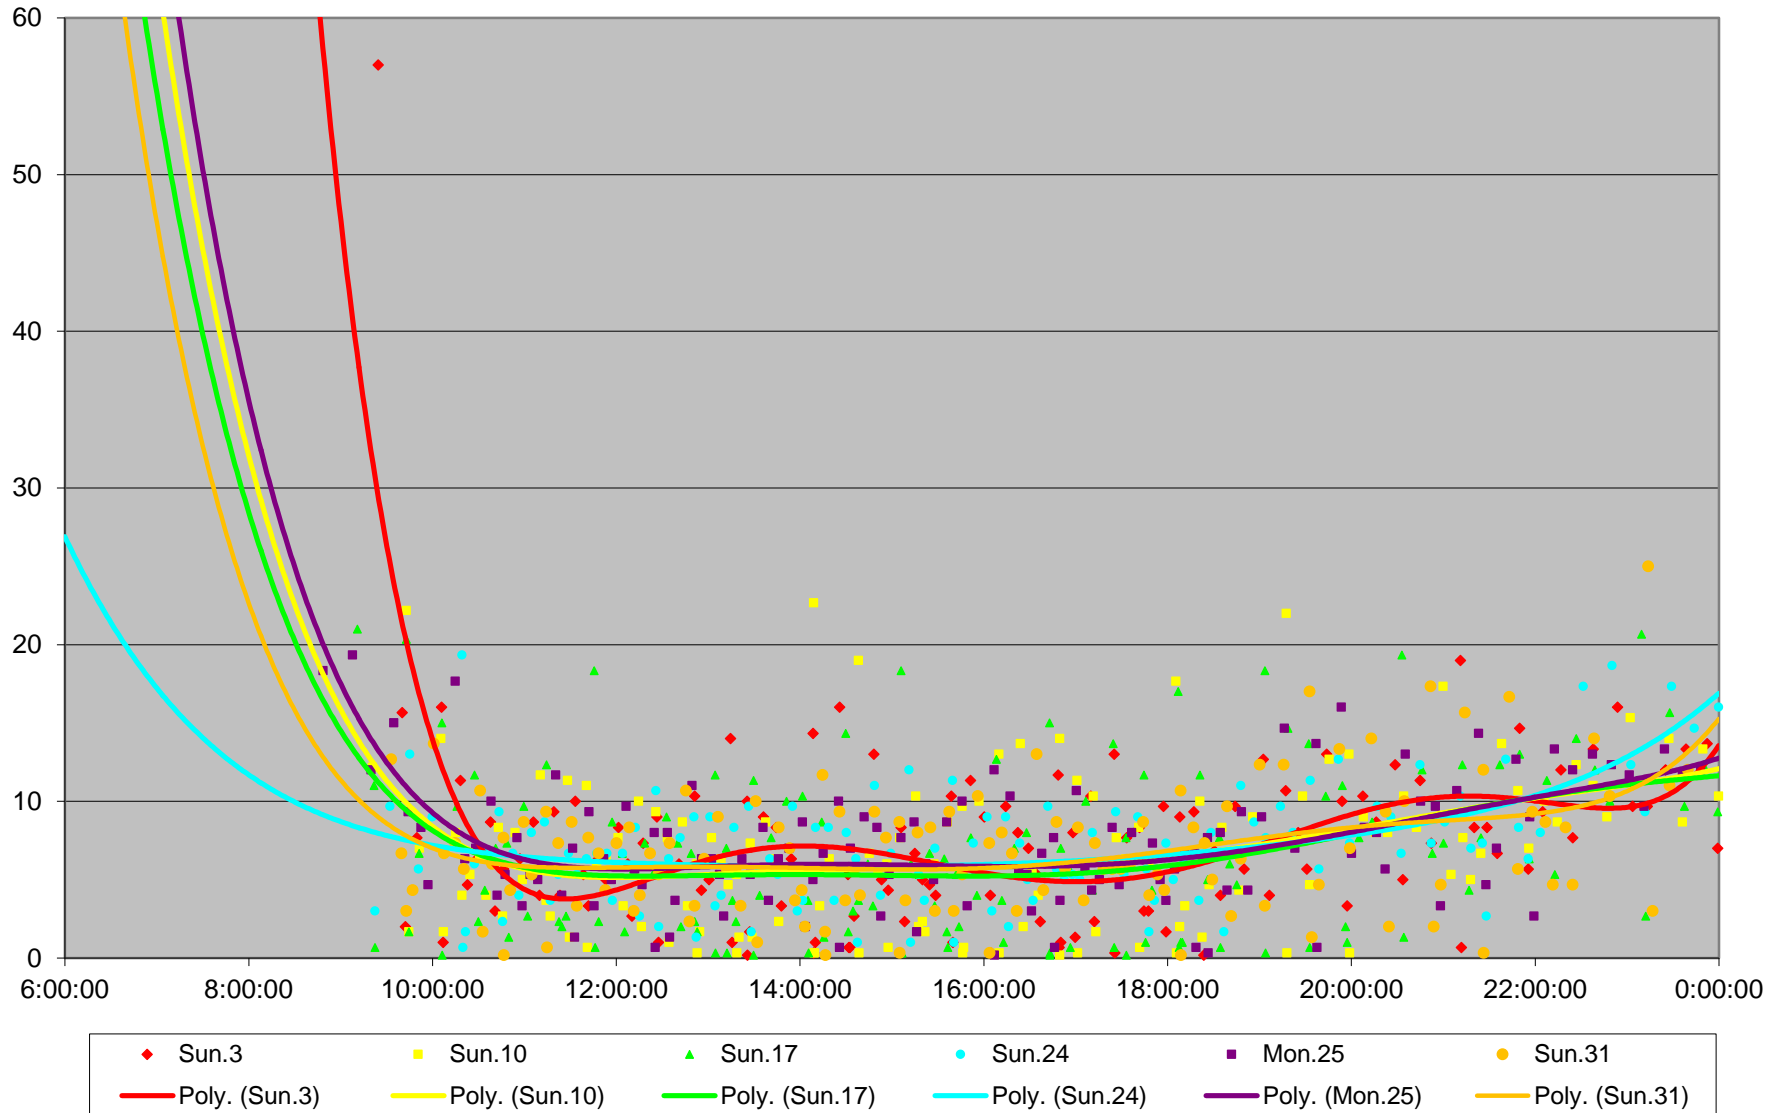

7 Bathurst Bus Headways at N of Wilson Ave Northbound December 2006