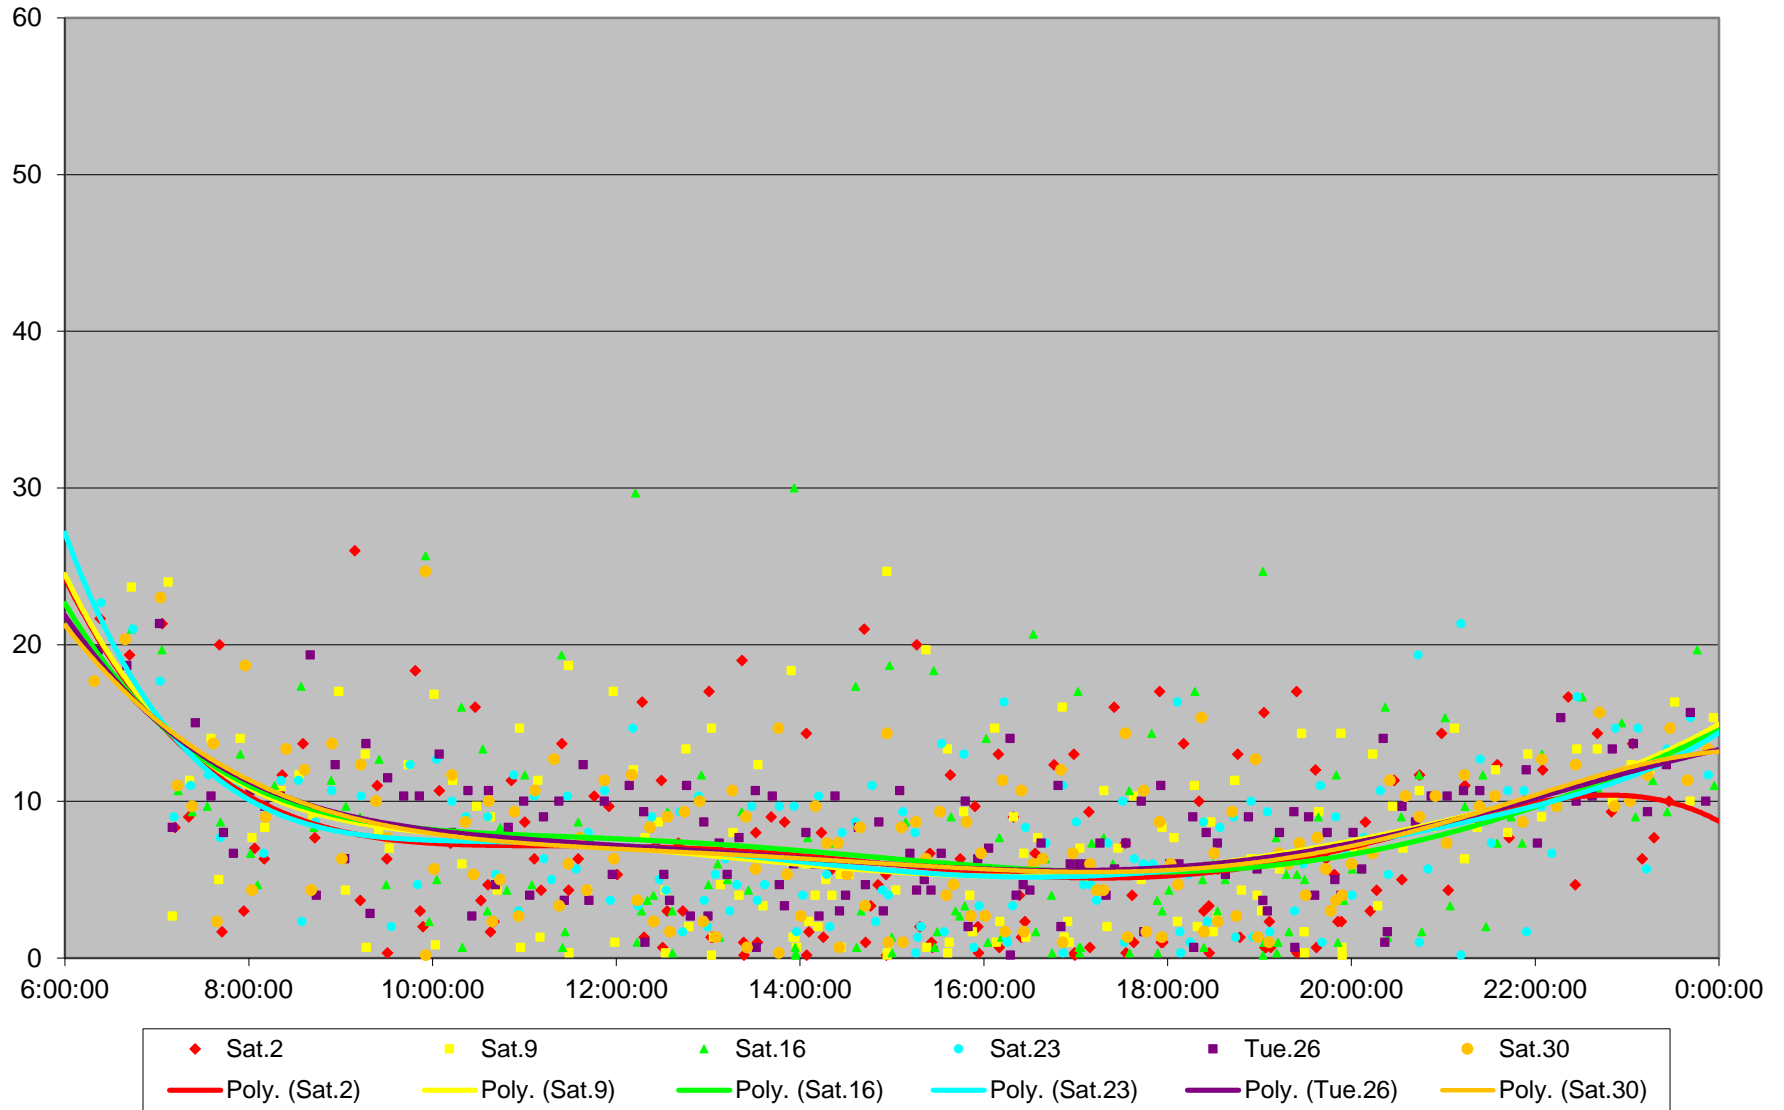

7 Bathurst Bus Headways at N of Wilson Ave Northbound December 2006