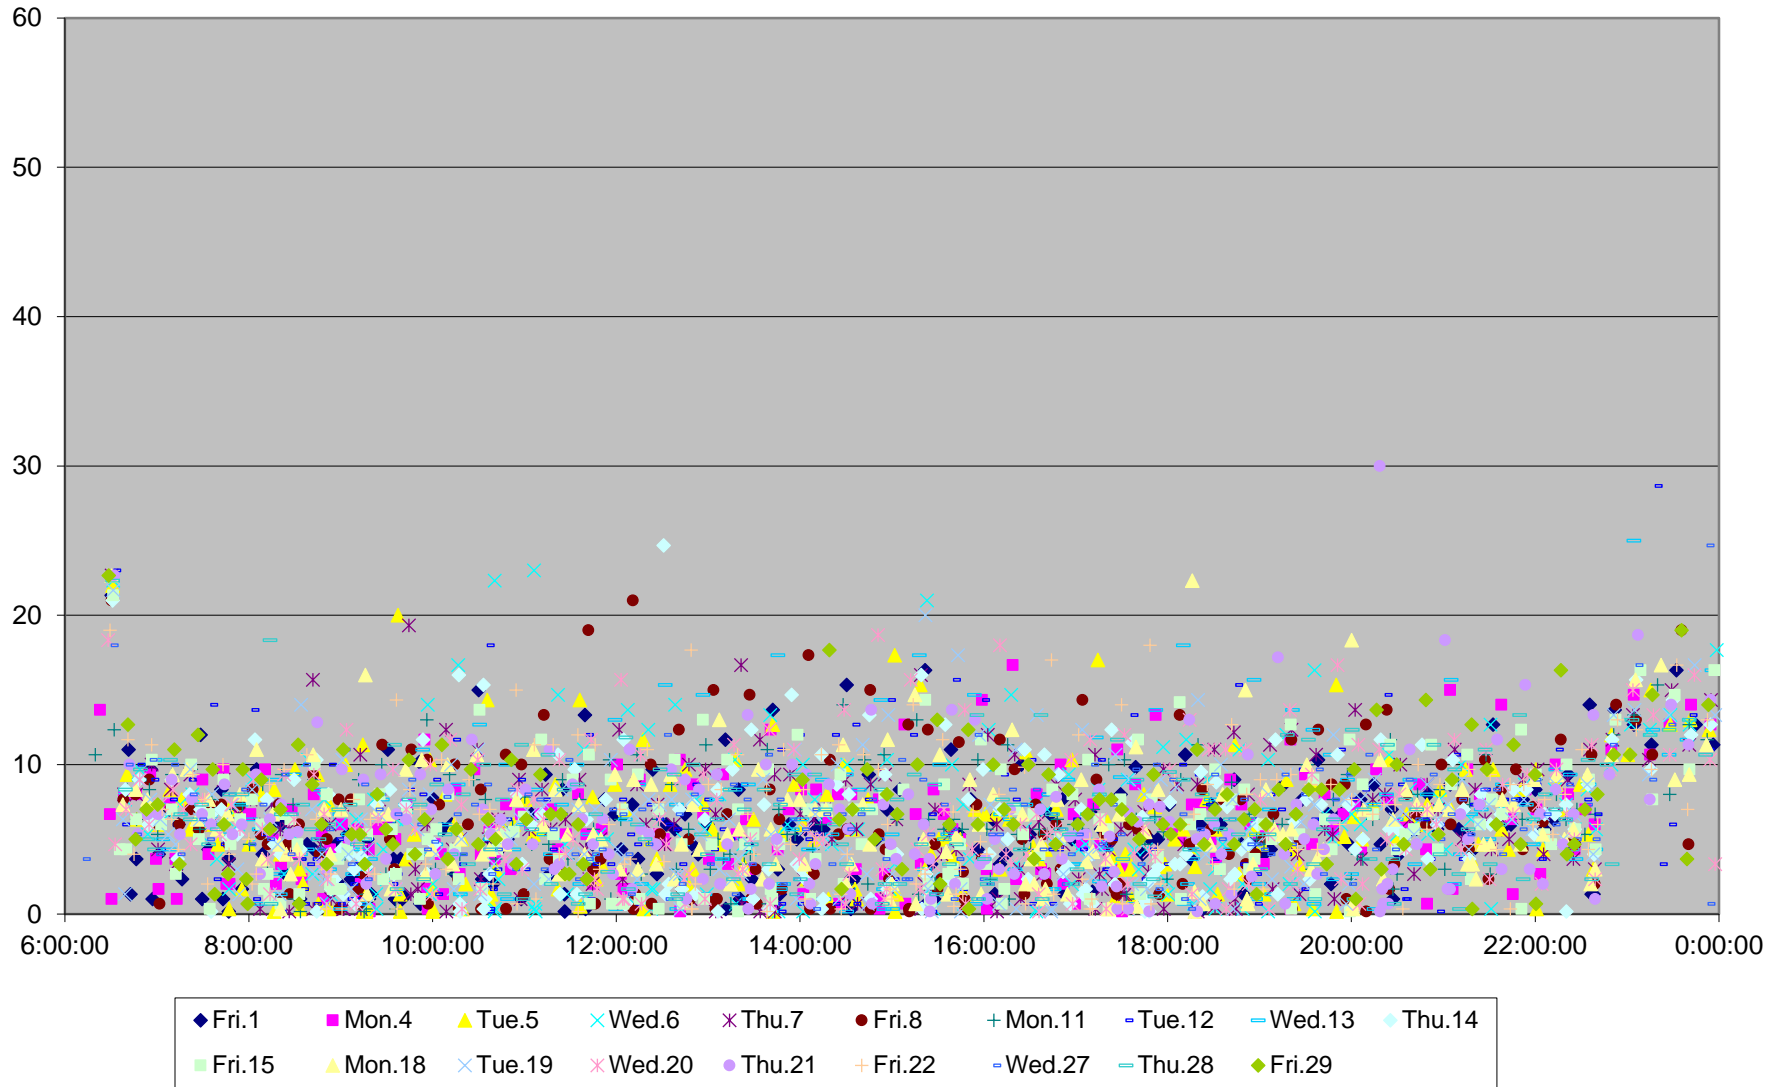

7 Bathurst Bus Headways at N of Wilson Ave Northbound December 2006