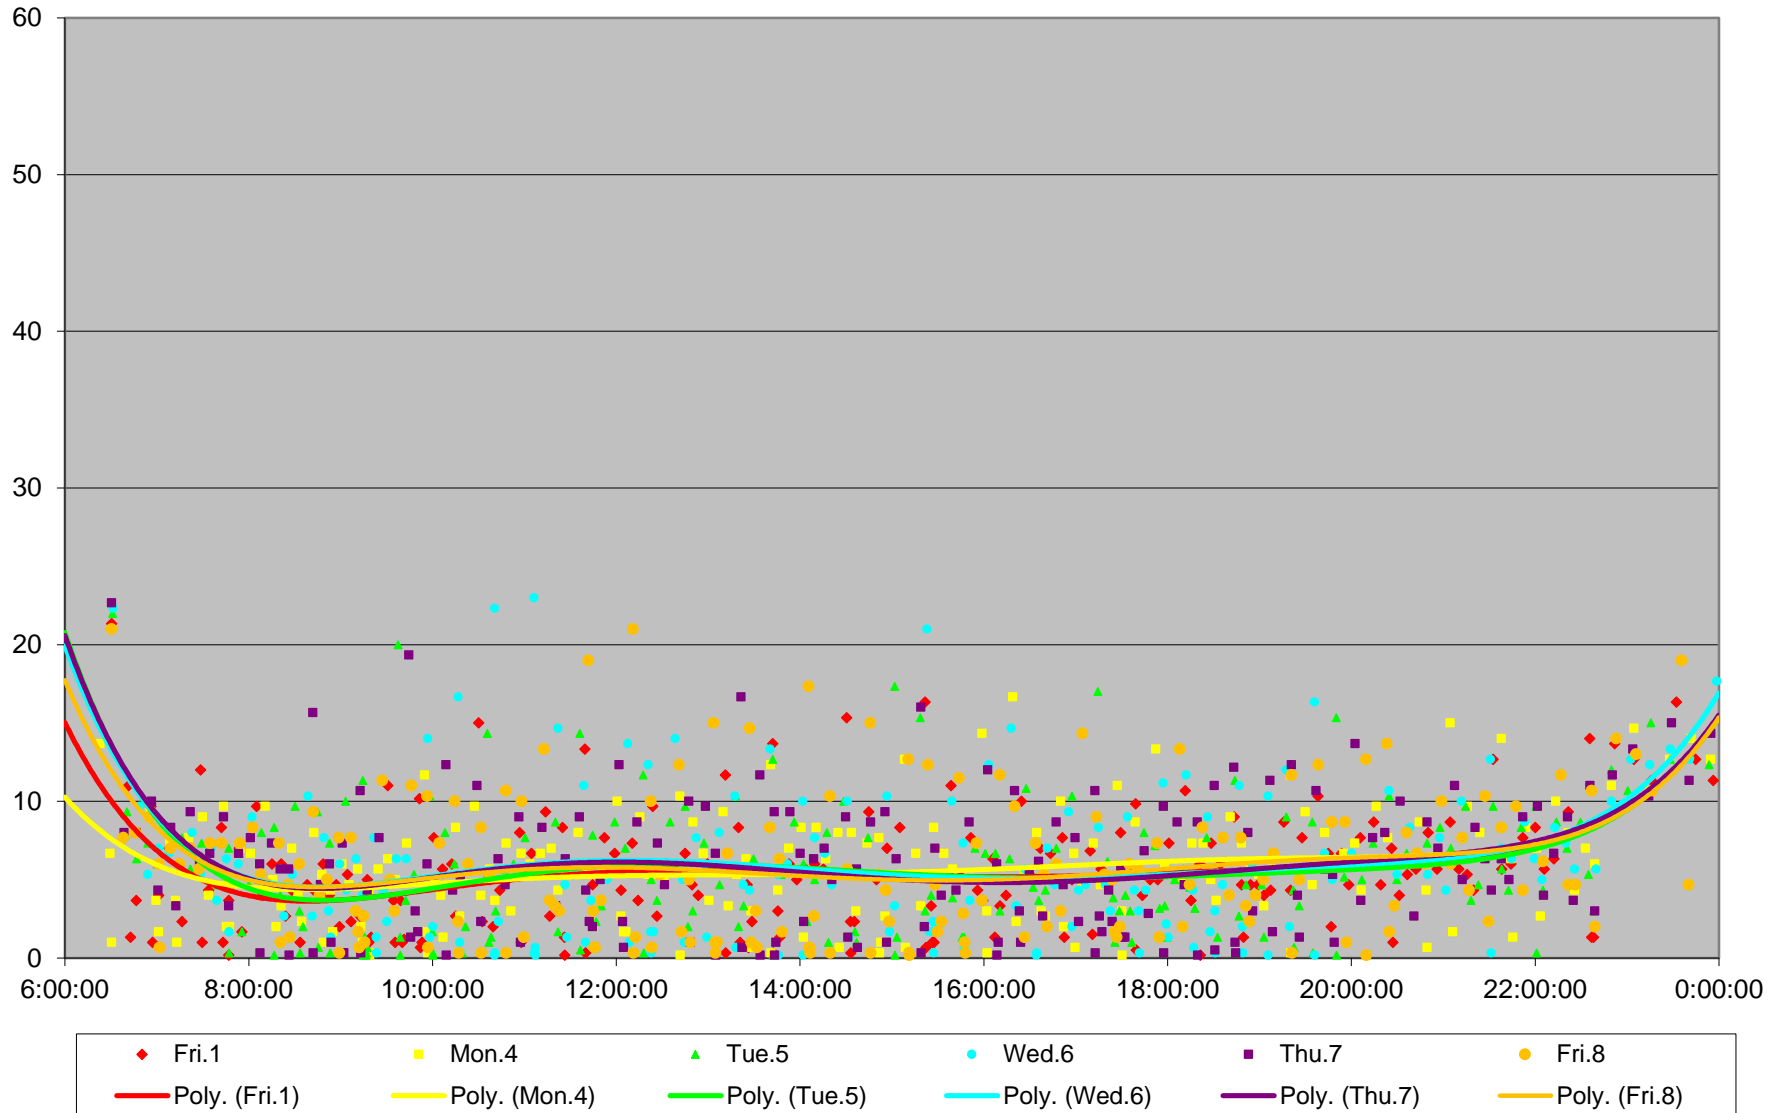

### 7 Bathurst Bus Headways at N of Wilson Ave Northbound December 2006