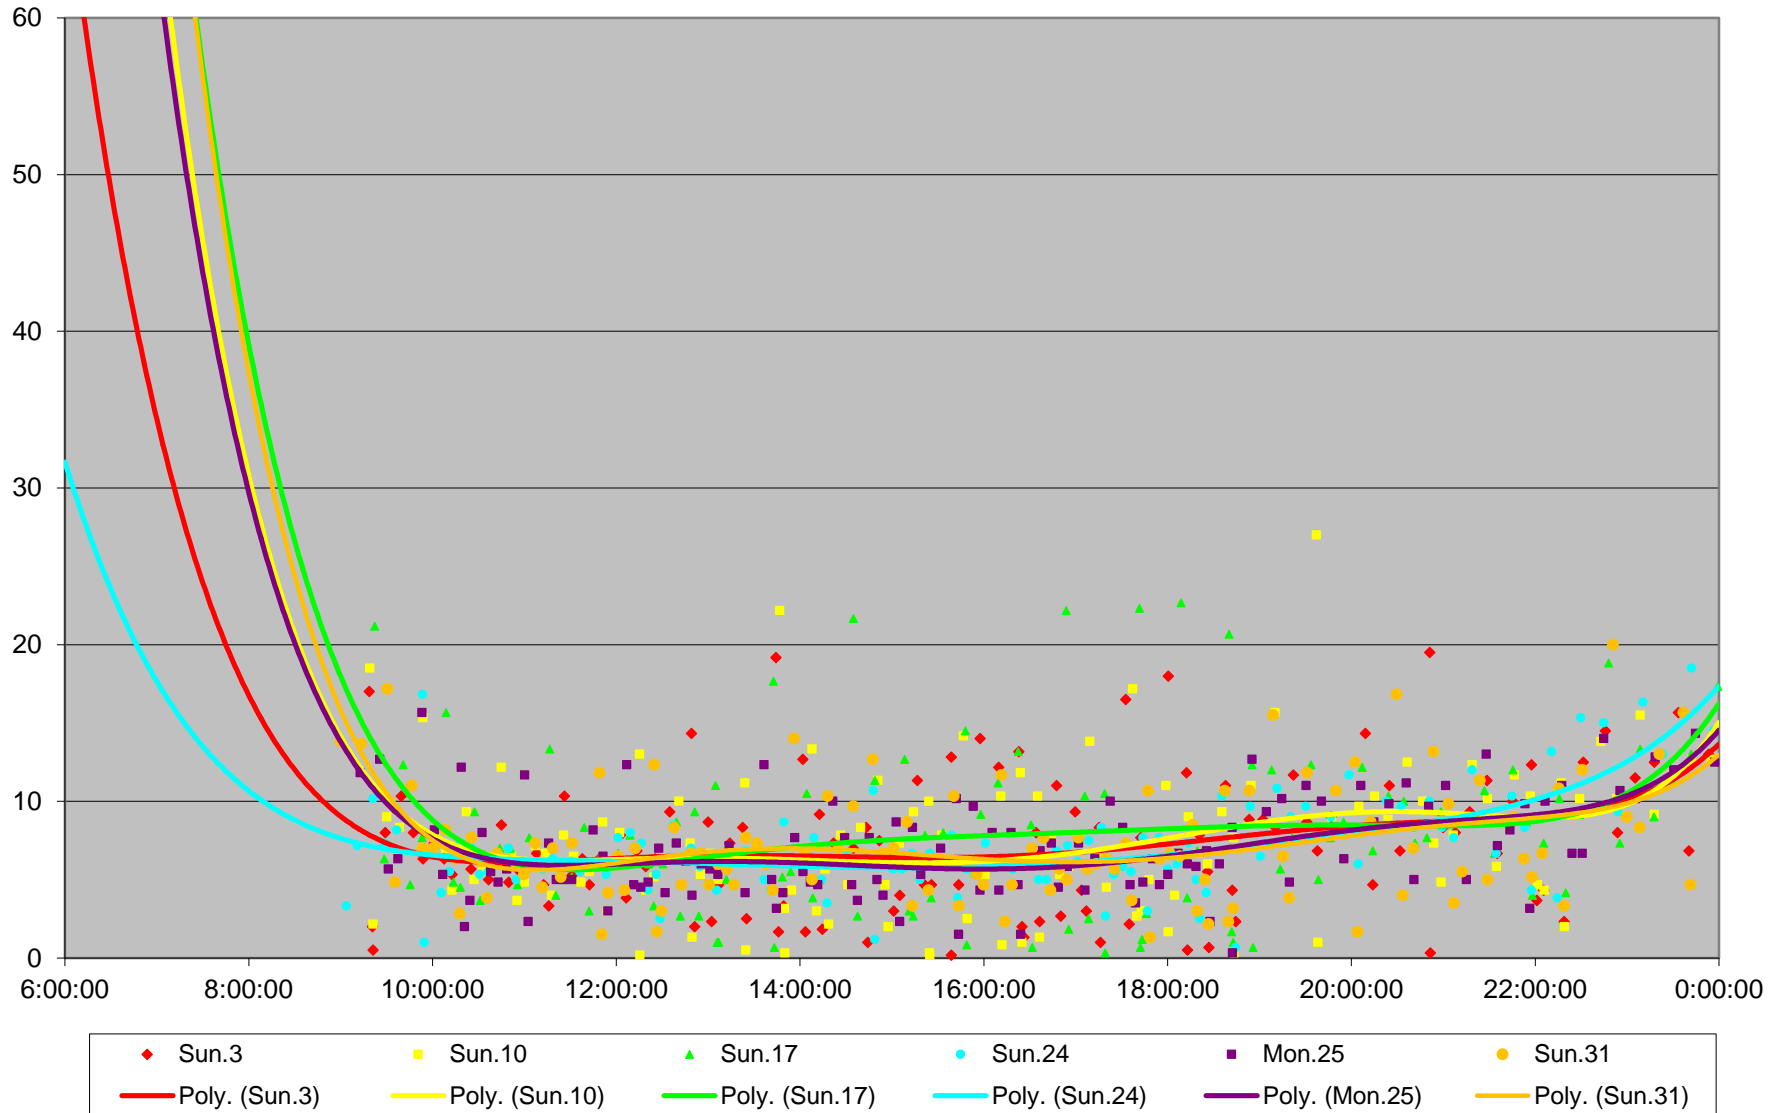

7 Bathurst Bus Headways at Barton Ave Northbound December 2006