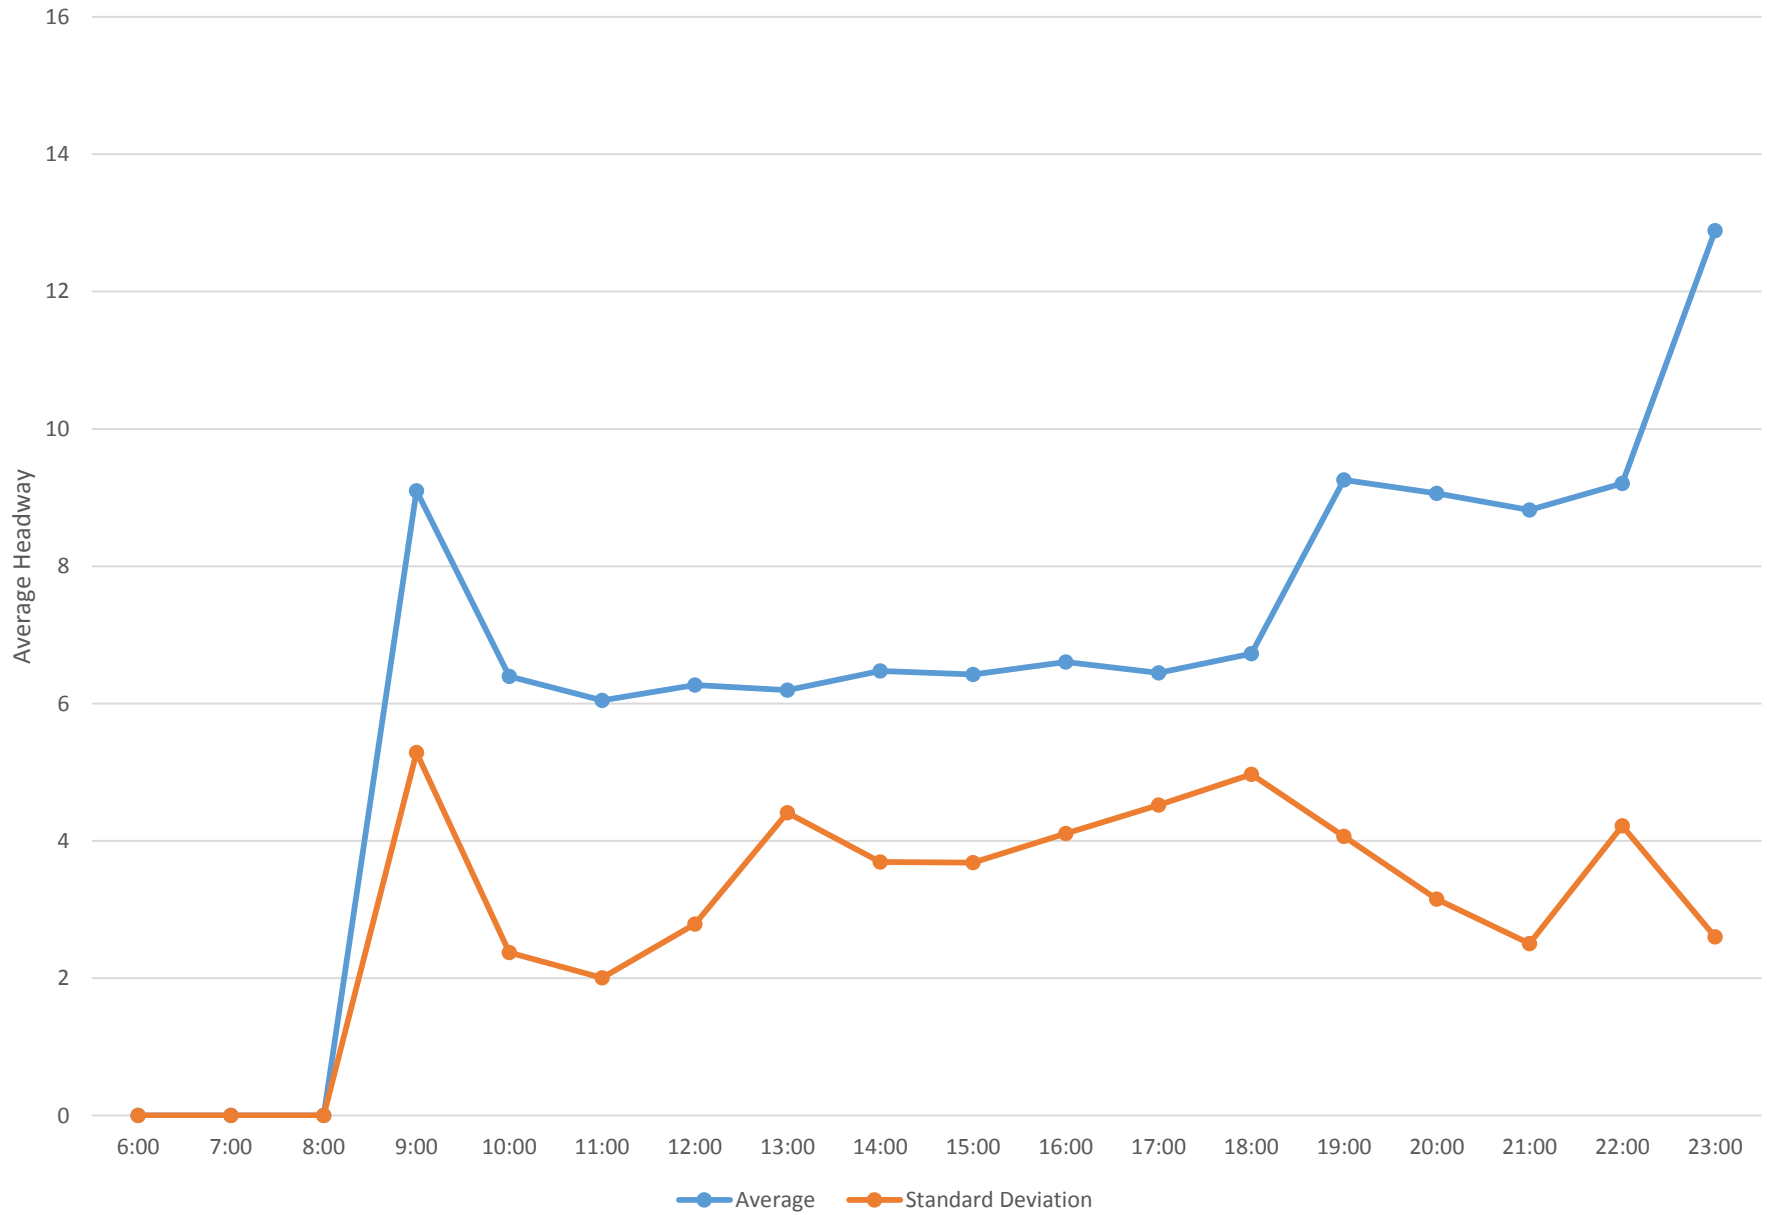

### 7 Bathurst Bus Headways at Barton Ave Northbound December 2006

7 Bathurst Bus Headways at Barton Ave Northbound December 2006 Weekday Statistics

7 Bathurst Bus Headways at Barton Ave Northbound December 2006 Saturday Statistics

7 Bathurst Bus Headways at Barton Ave Northbound December 2006 Sunday Statistics