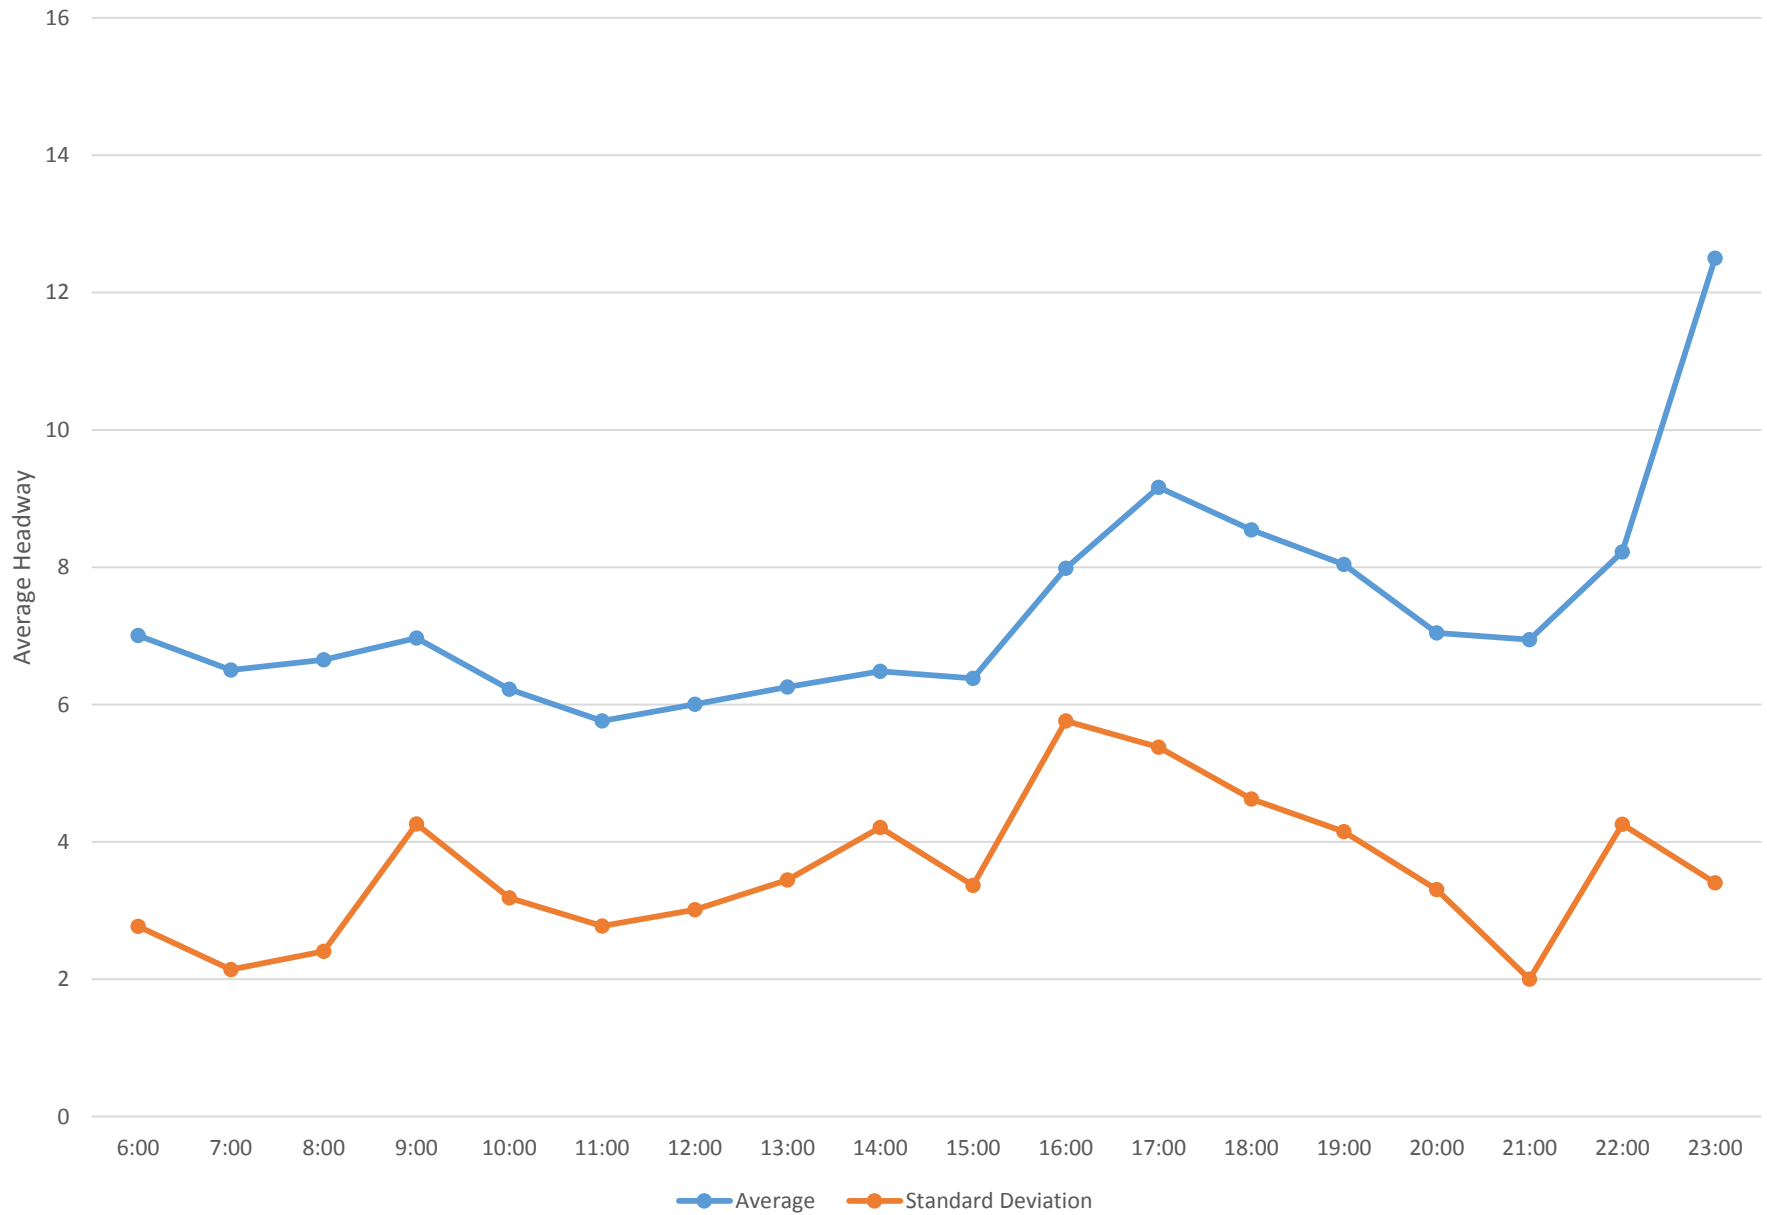

7 Bathurst Bus Headways at Barton Ave Northbound December 2006 Weekday Statistics