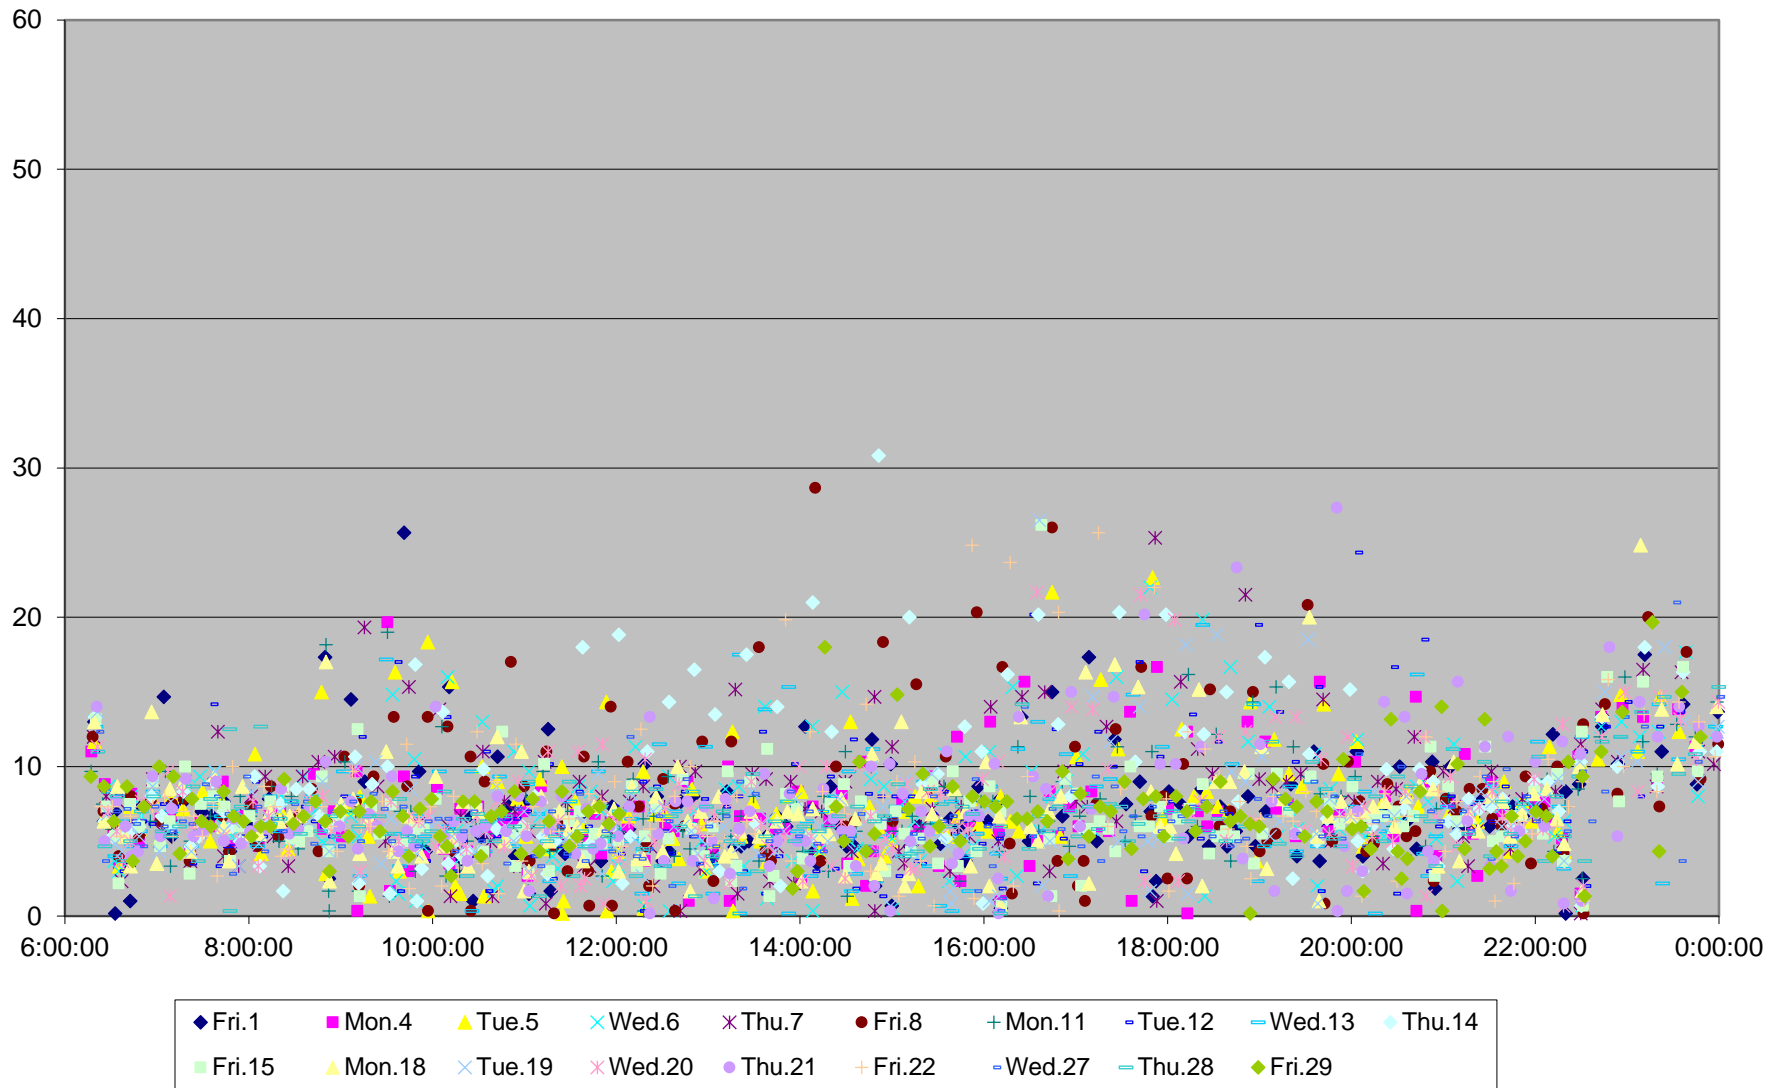

7 Bathurst Bus Headways at Barton Ave Northbound December 2006