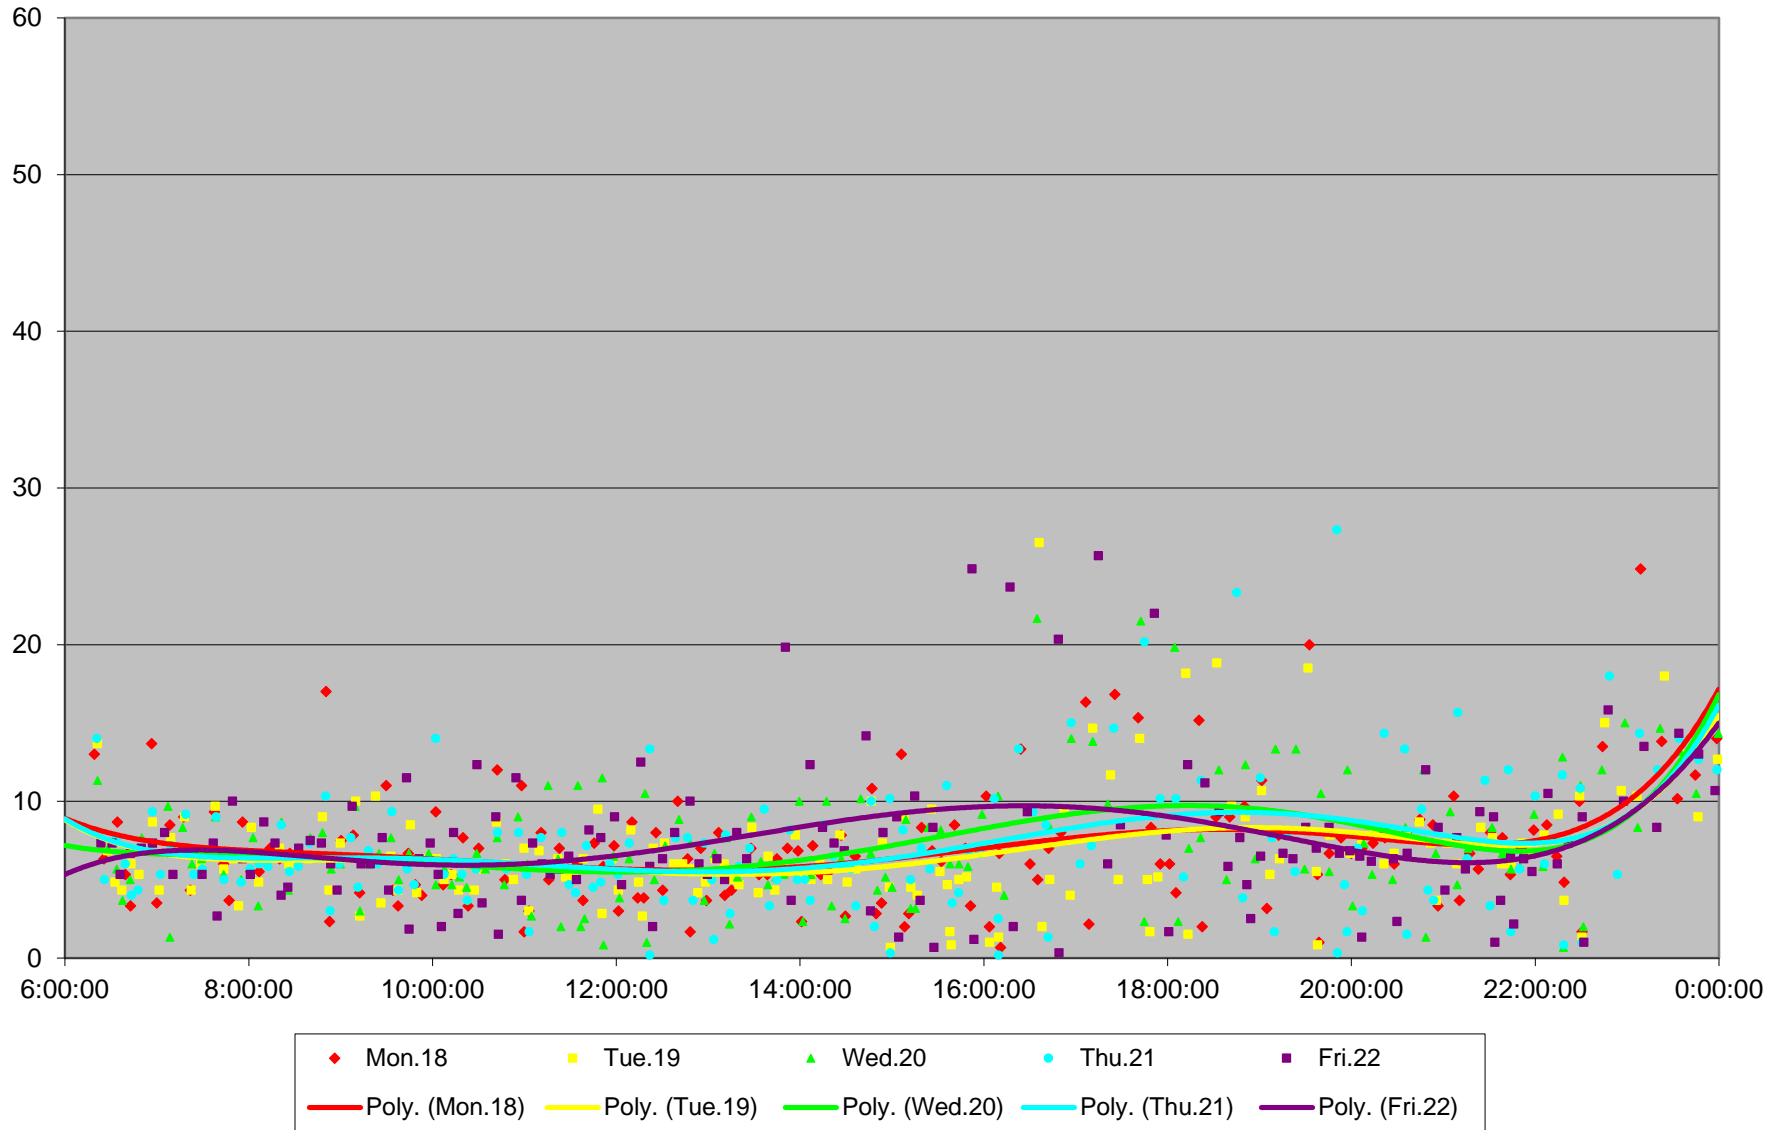

7 Bathurst Bus Headways at Barton Ave Northbound December 2006