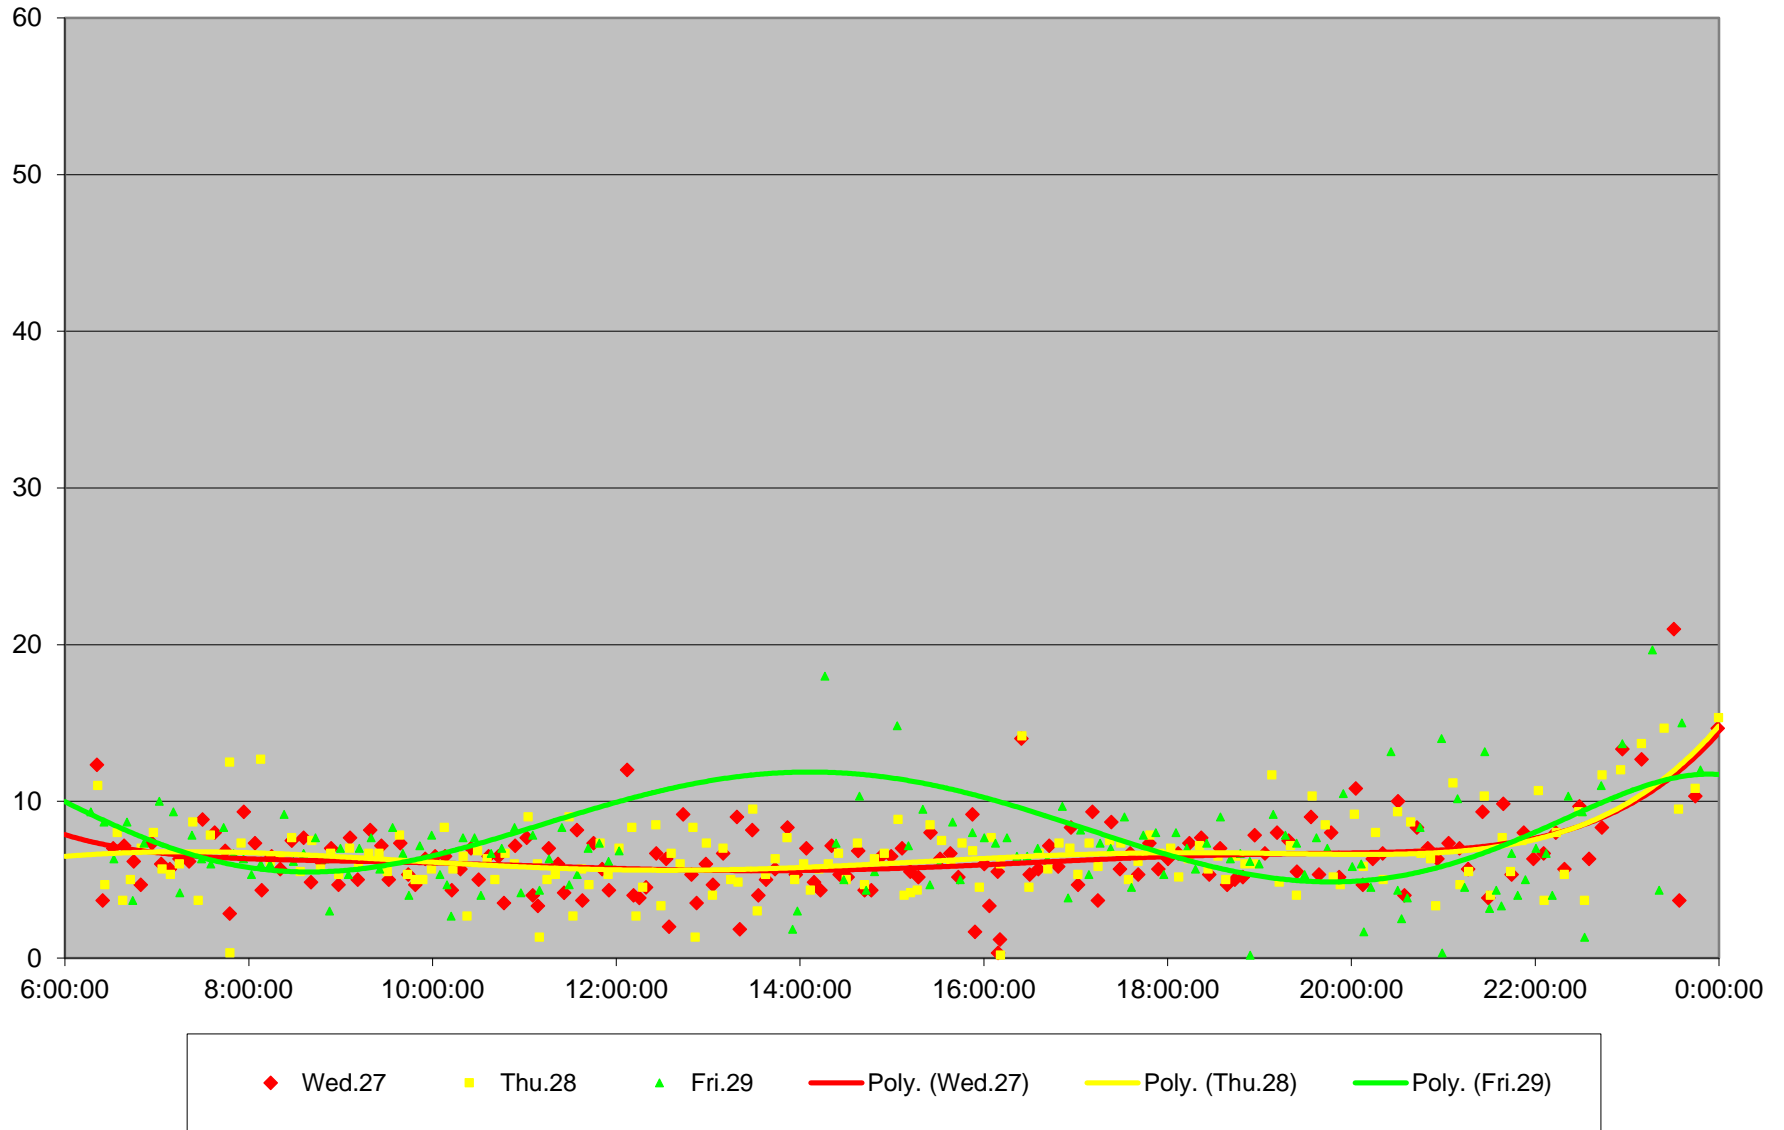

7 Bathurst Bus Headways at Barton Ave Northbound December 2006