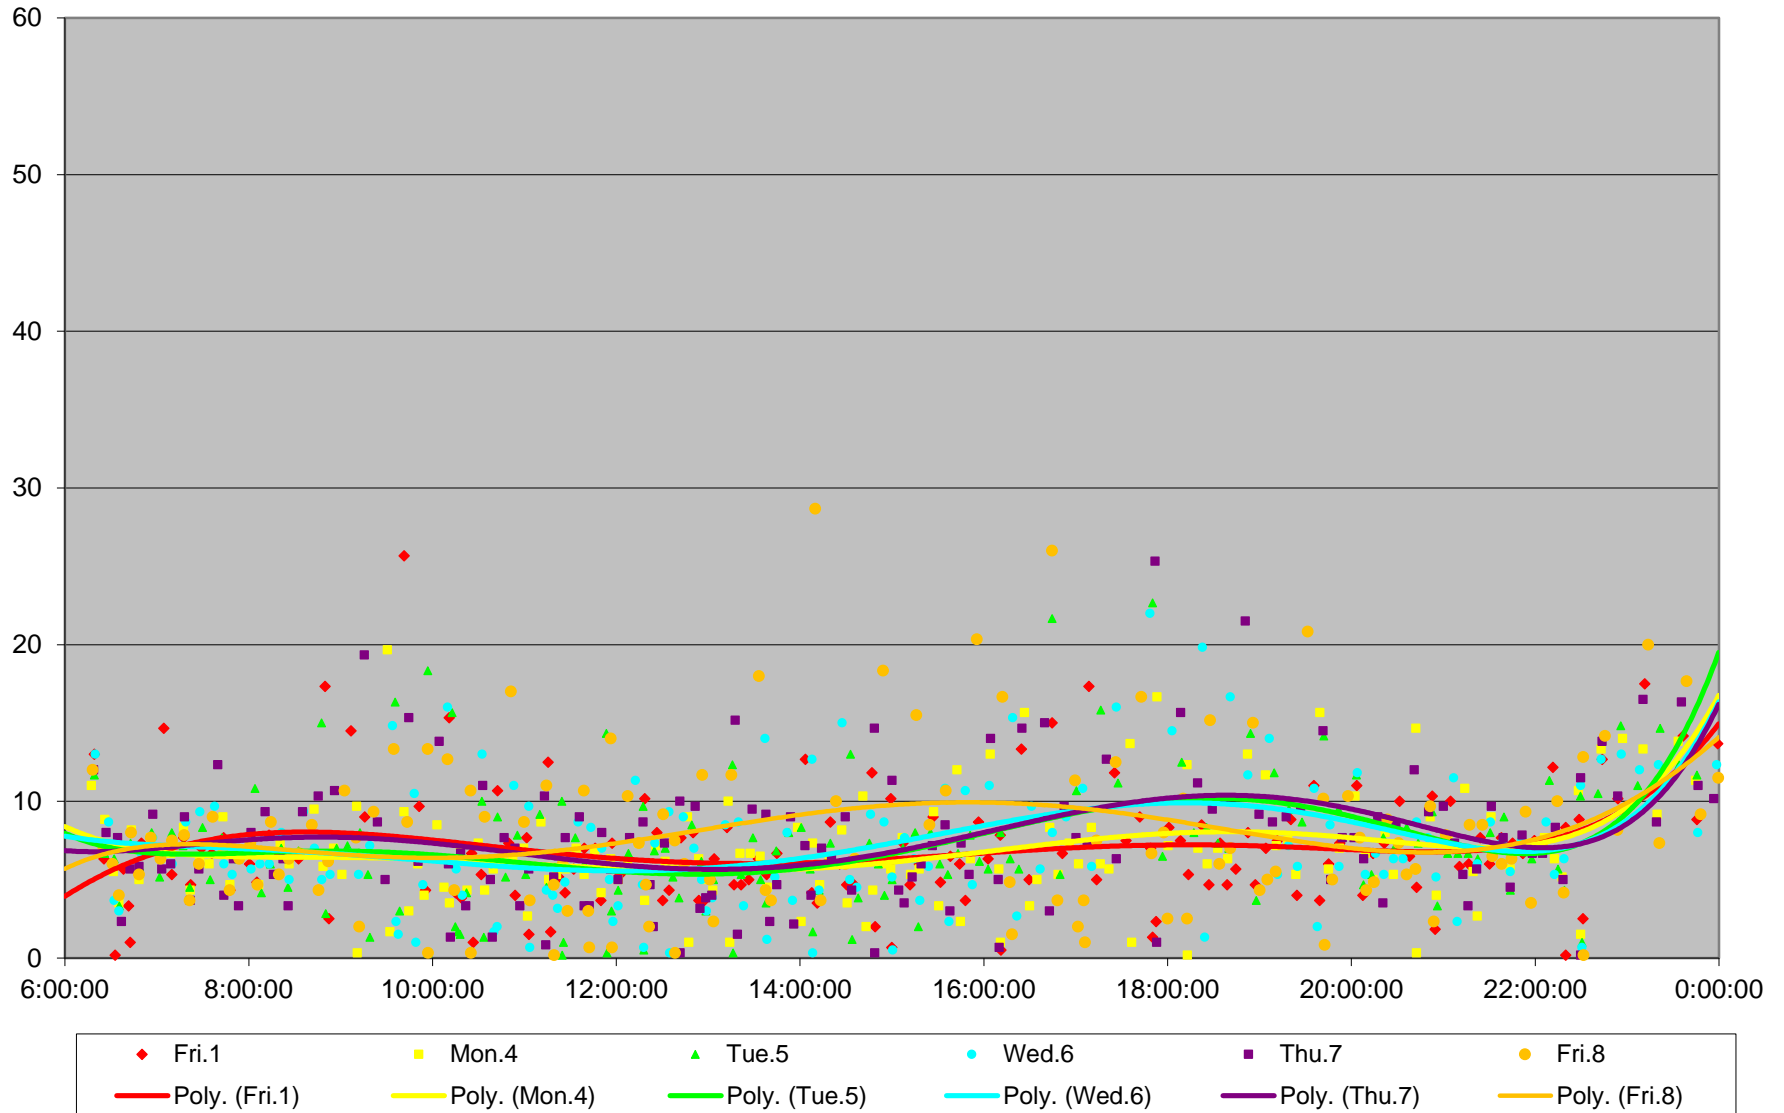

### 7 Bathurst Bus Headways at Barton Ave Northbound December 2006