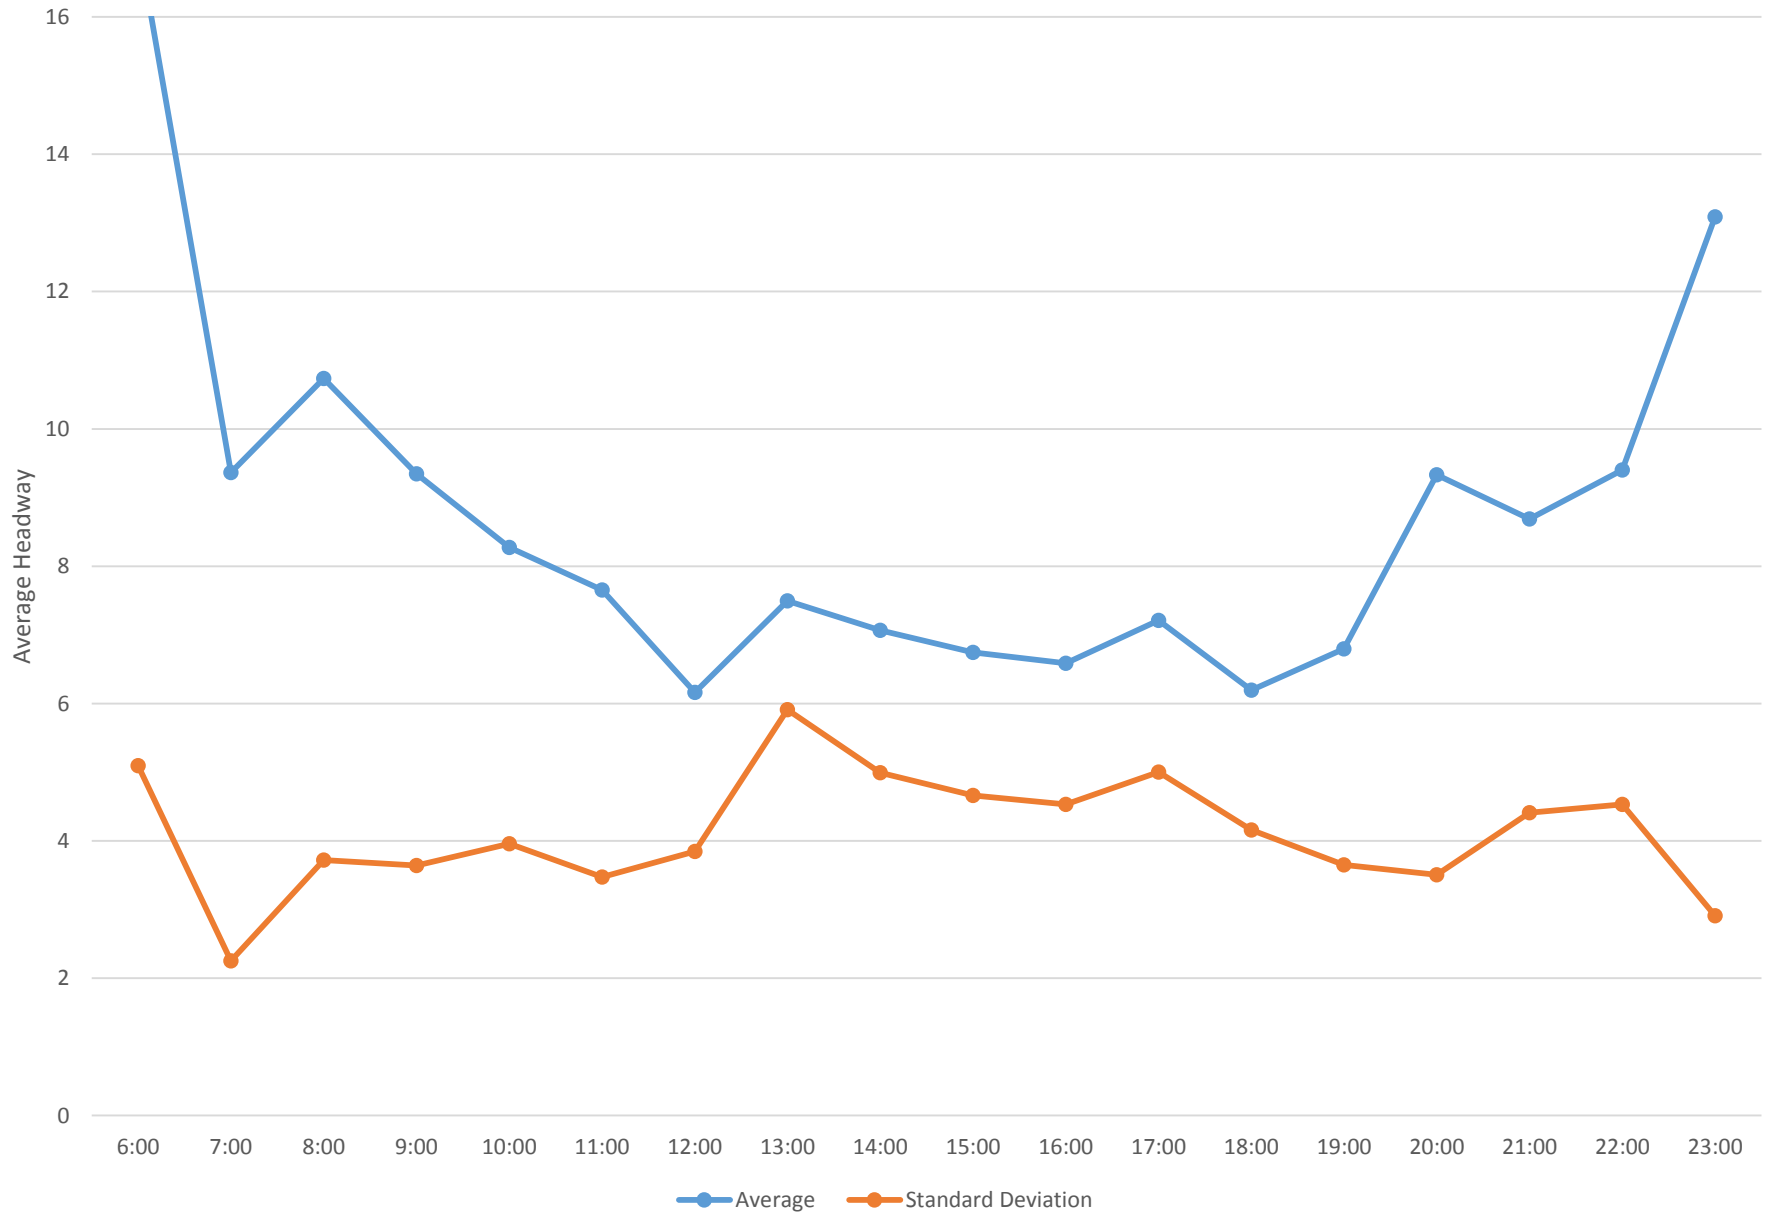

### 7 Bathurst Bus Headways at Barton Ave Northbound December 2006

7 Bathurst Bus Headways at Barton Ave Northbound December 2006 Weekday Statistics

7 Bathurst Bus Headways at Barton Ave Northbound December 2006 Saturday Statistics

7 Bathurst Bus Headways at Barton Ave Northbound December 2006 Sunday Statistics