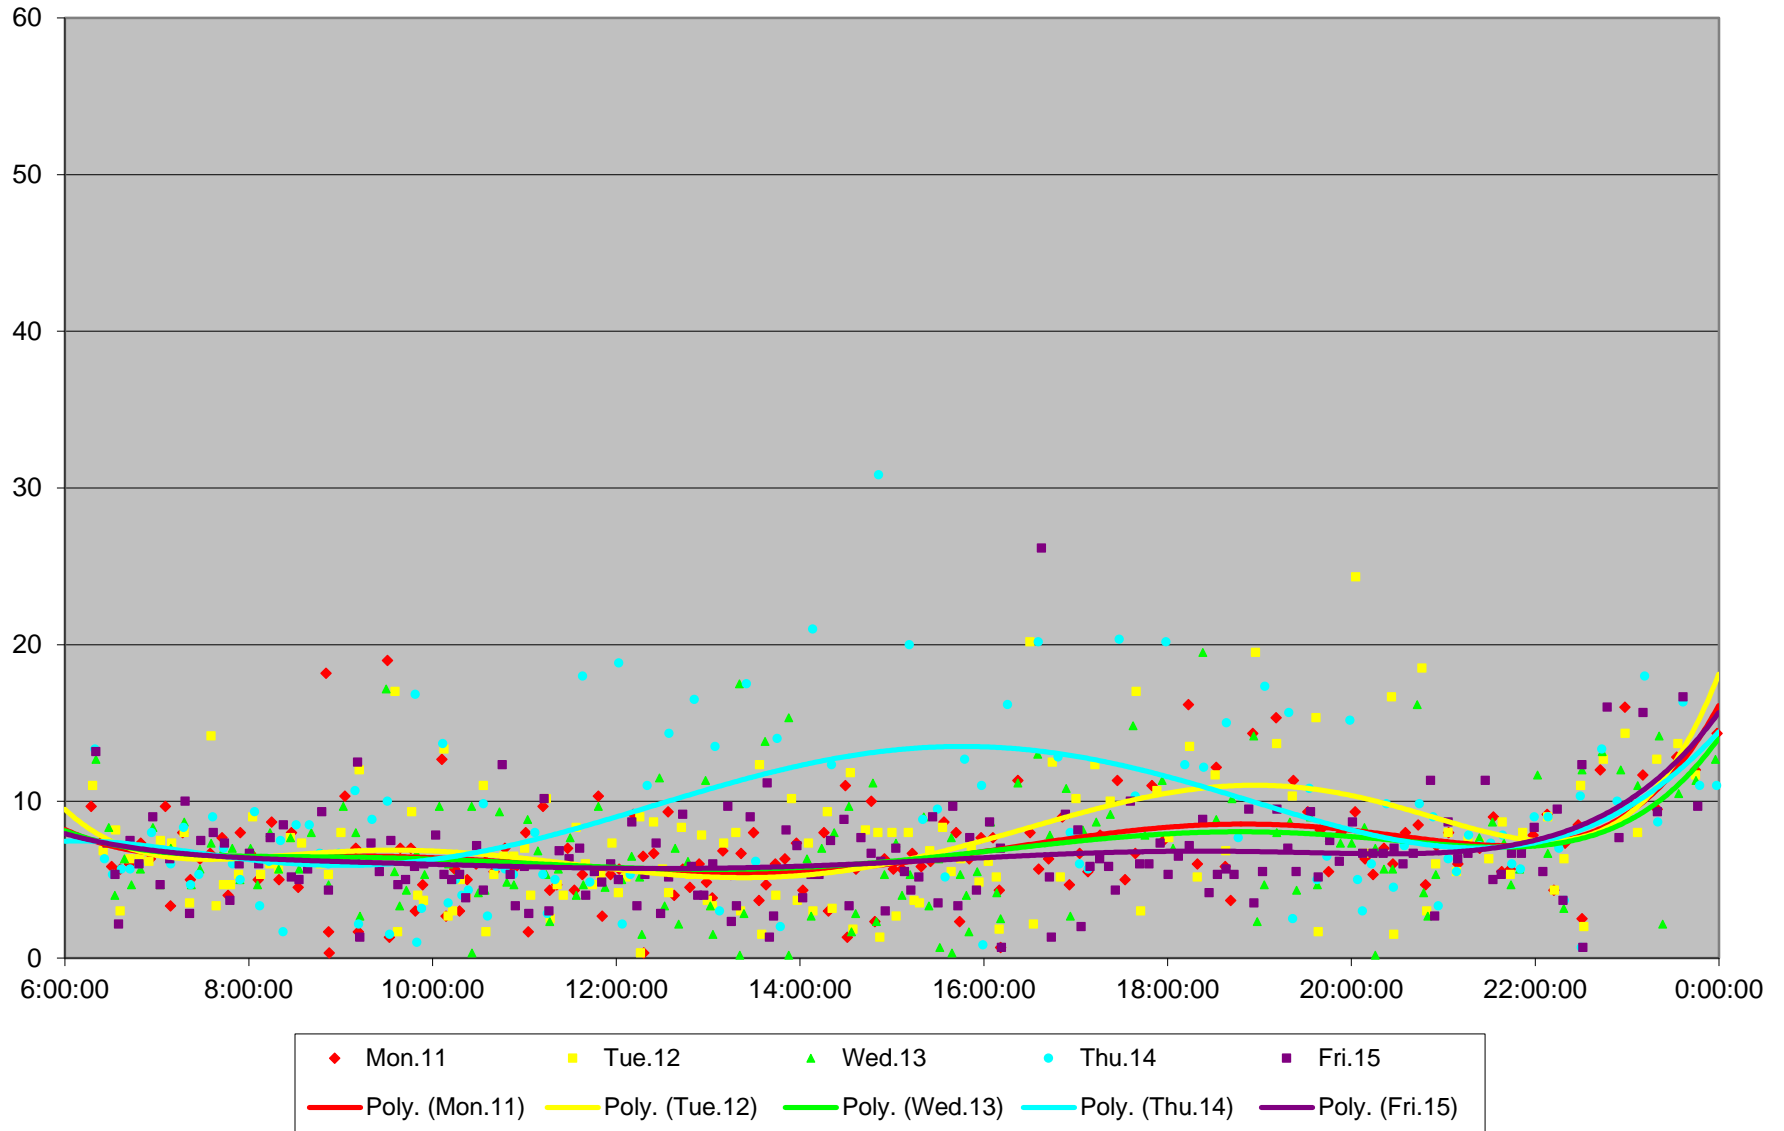

### 7 Bathurst Bus Headways at Barton Ave Northbound December 2006