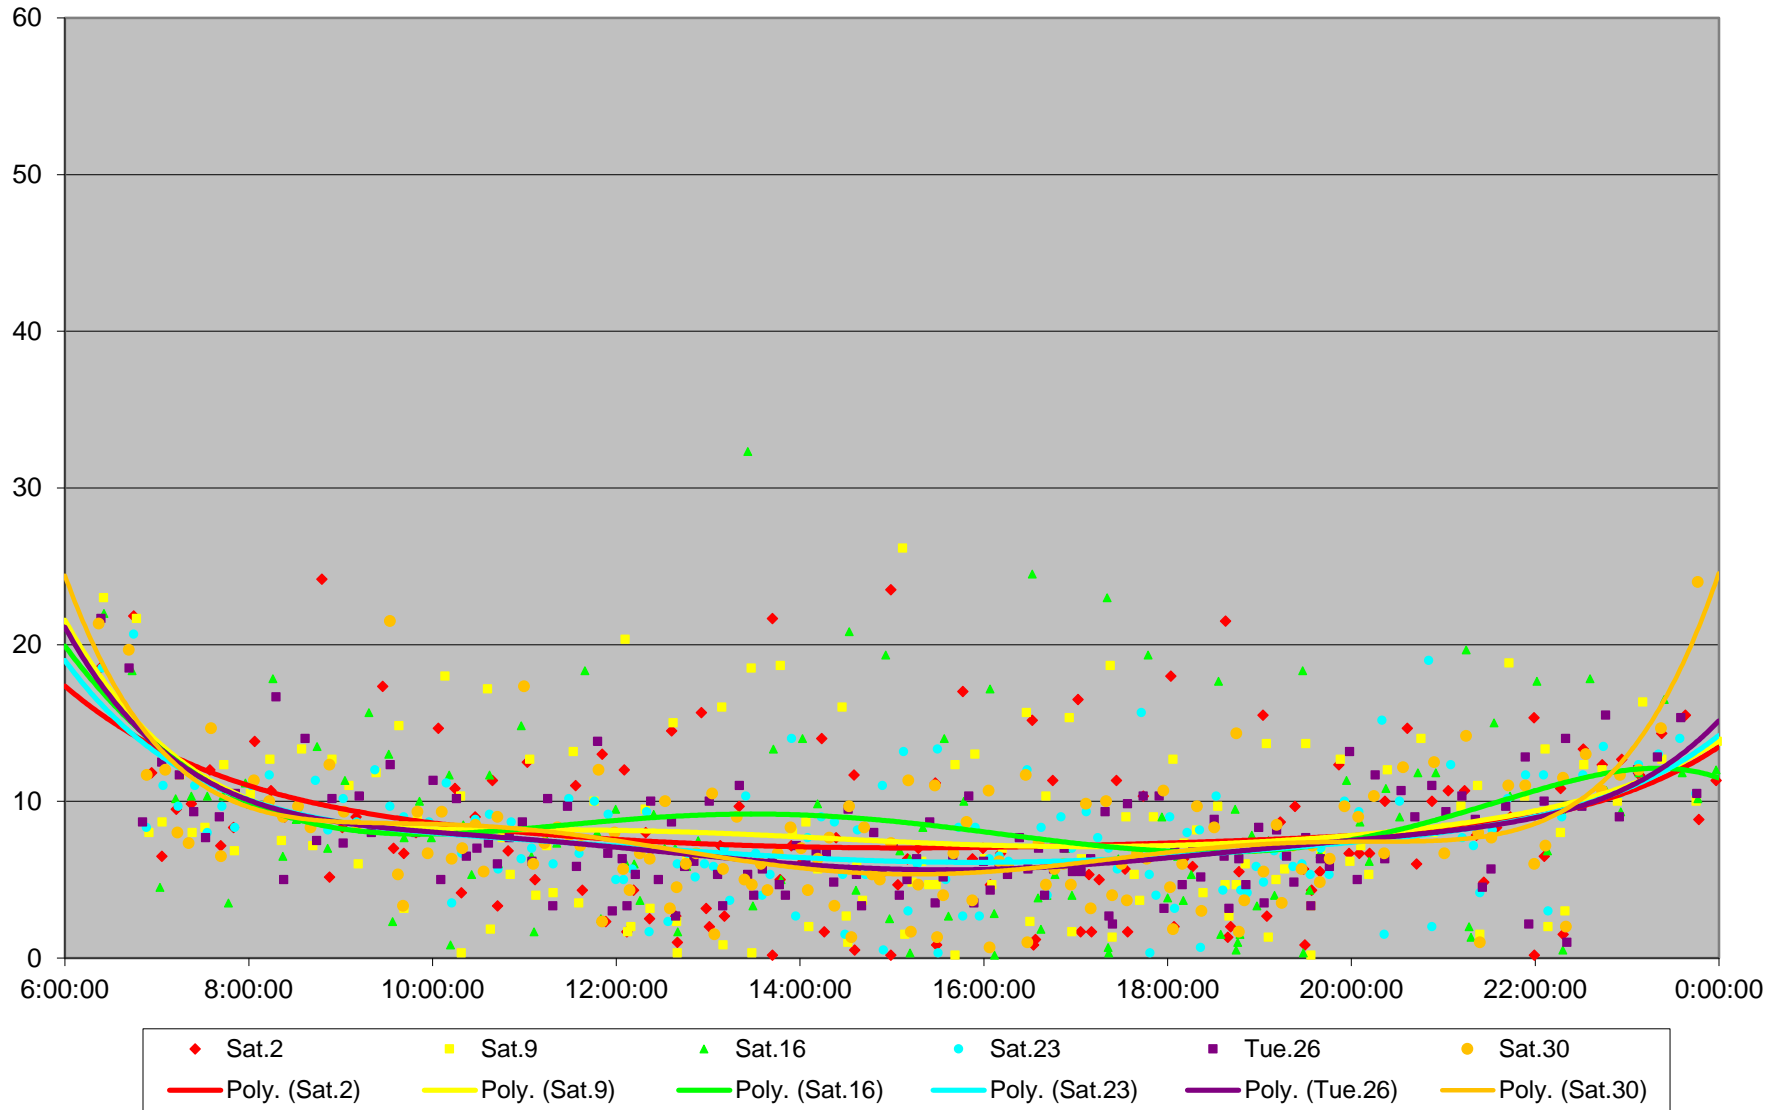

7 Bathurst Bus Headways at Barton Ave Northbound December 2006