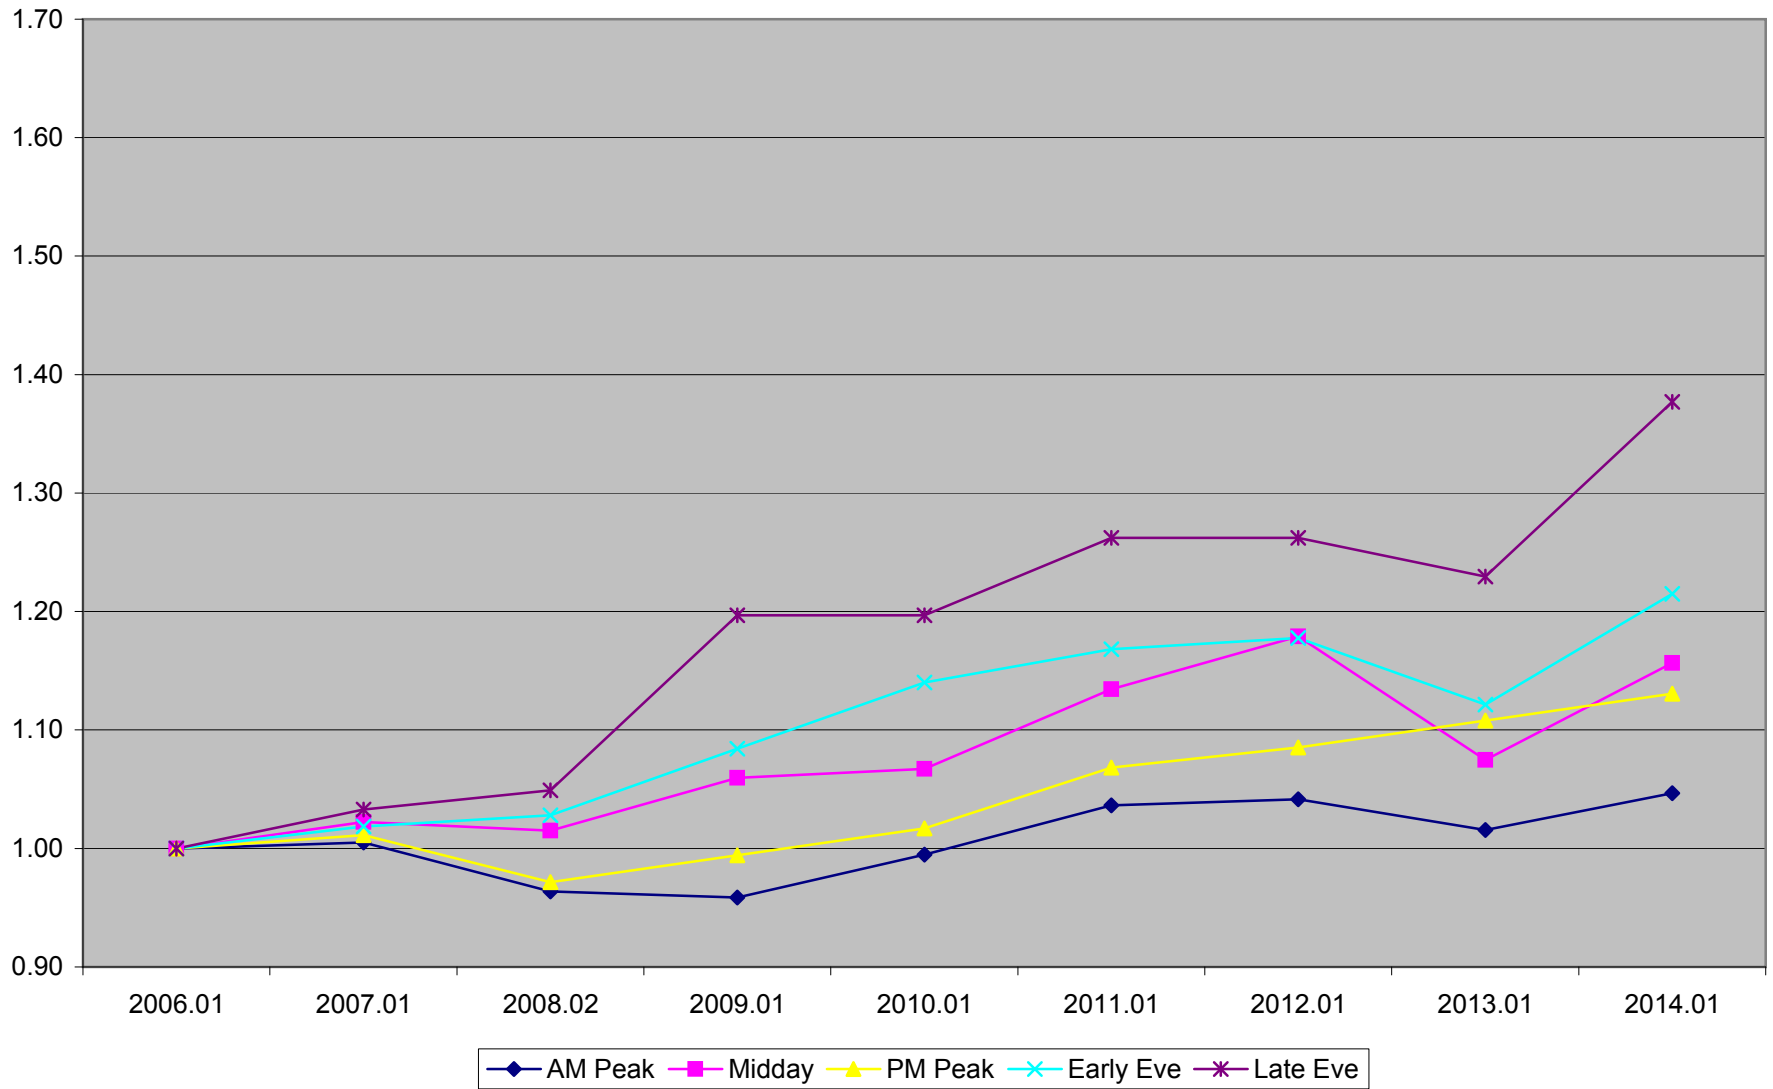

Streetcars in Service Weekdays

Streetcars in Service Saturdays

Streetcars In Service Sundays

Streetcars in Service Weekdays Relative to 2006

Streetcars in Service Saturdays Relative to 2006

Streetcars in Service Sundays Relative to 2006