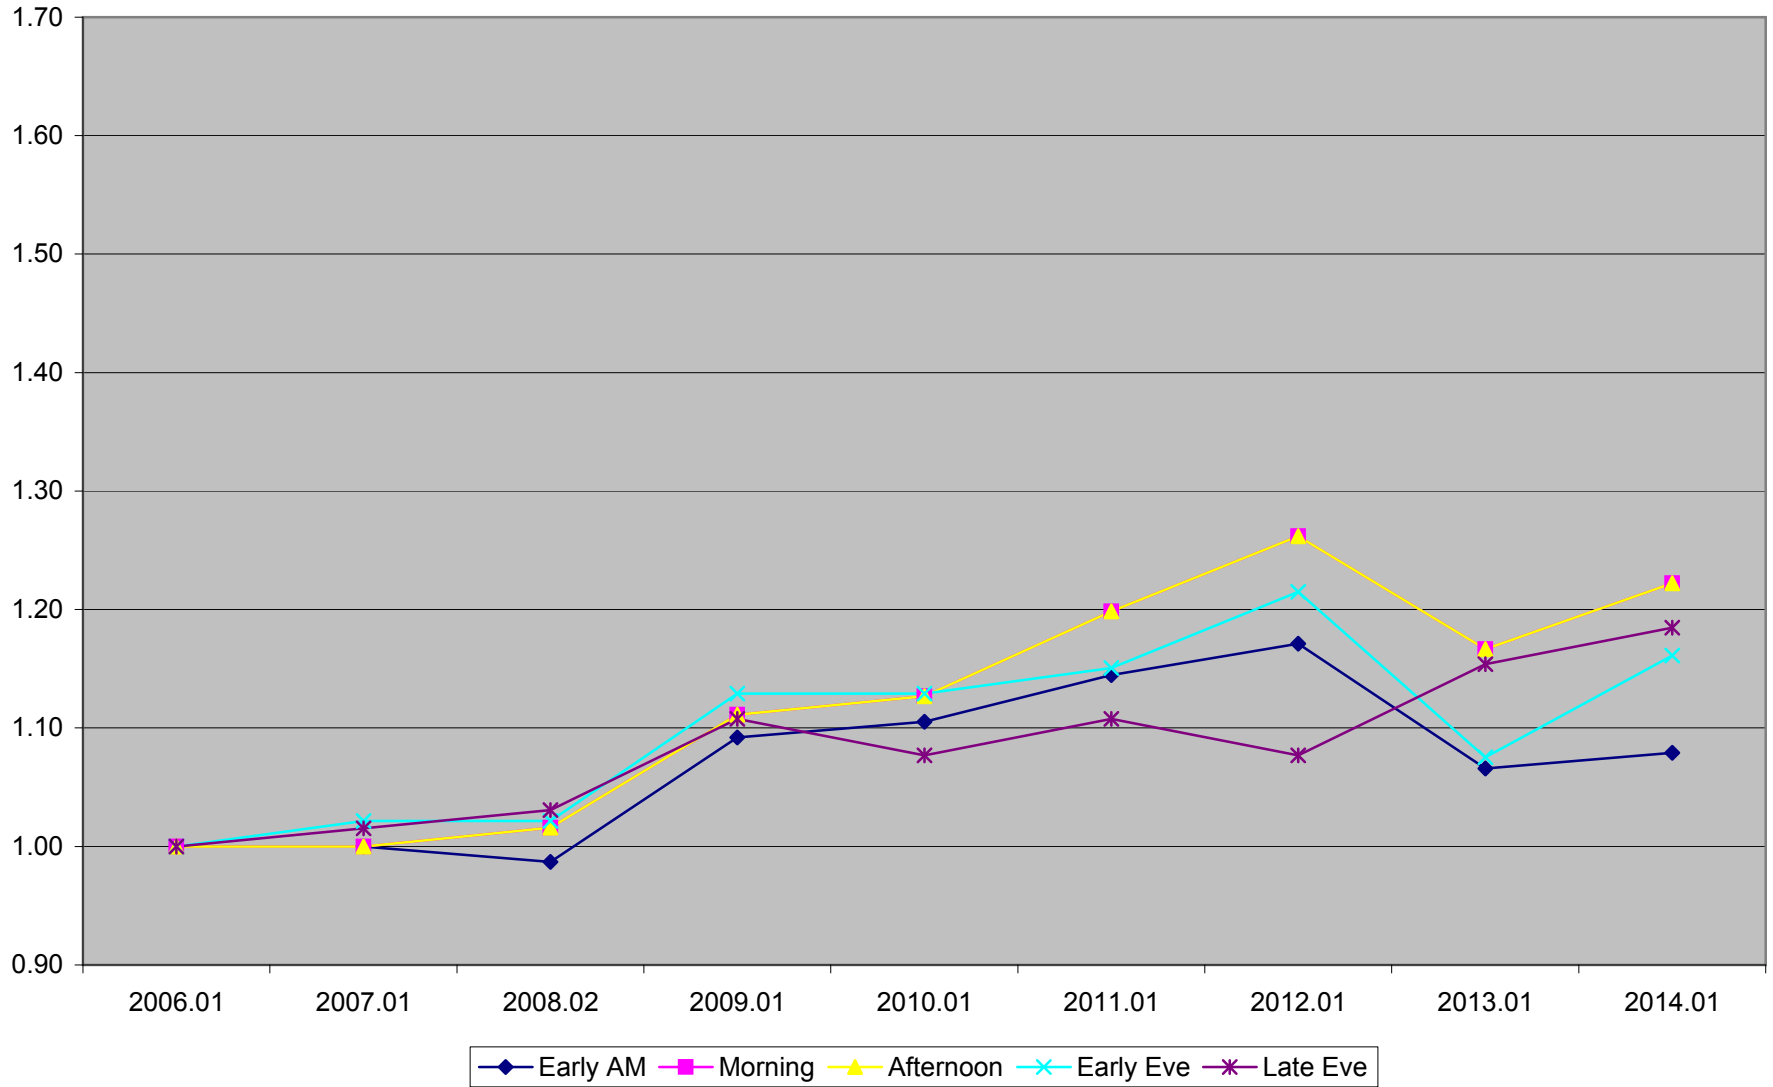

Streetcars in Service Weekdays

Streetcars in Service Saturdays

Streetcars In Service Sundays

Streetcars in Service Weekdays Relative to 2006

Streetcars in Service Saturdays Relative to 2006

Streetcars in Service Sundays Relative to 2006