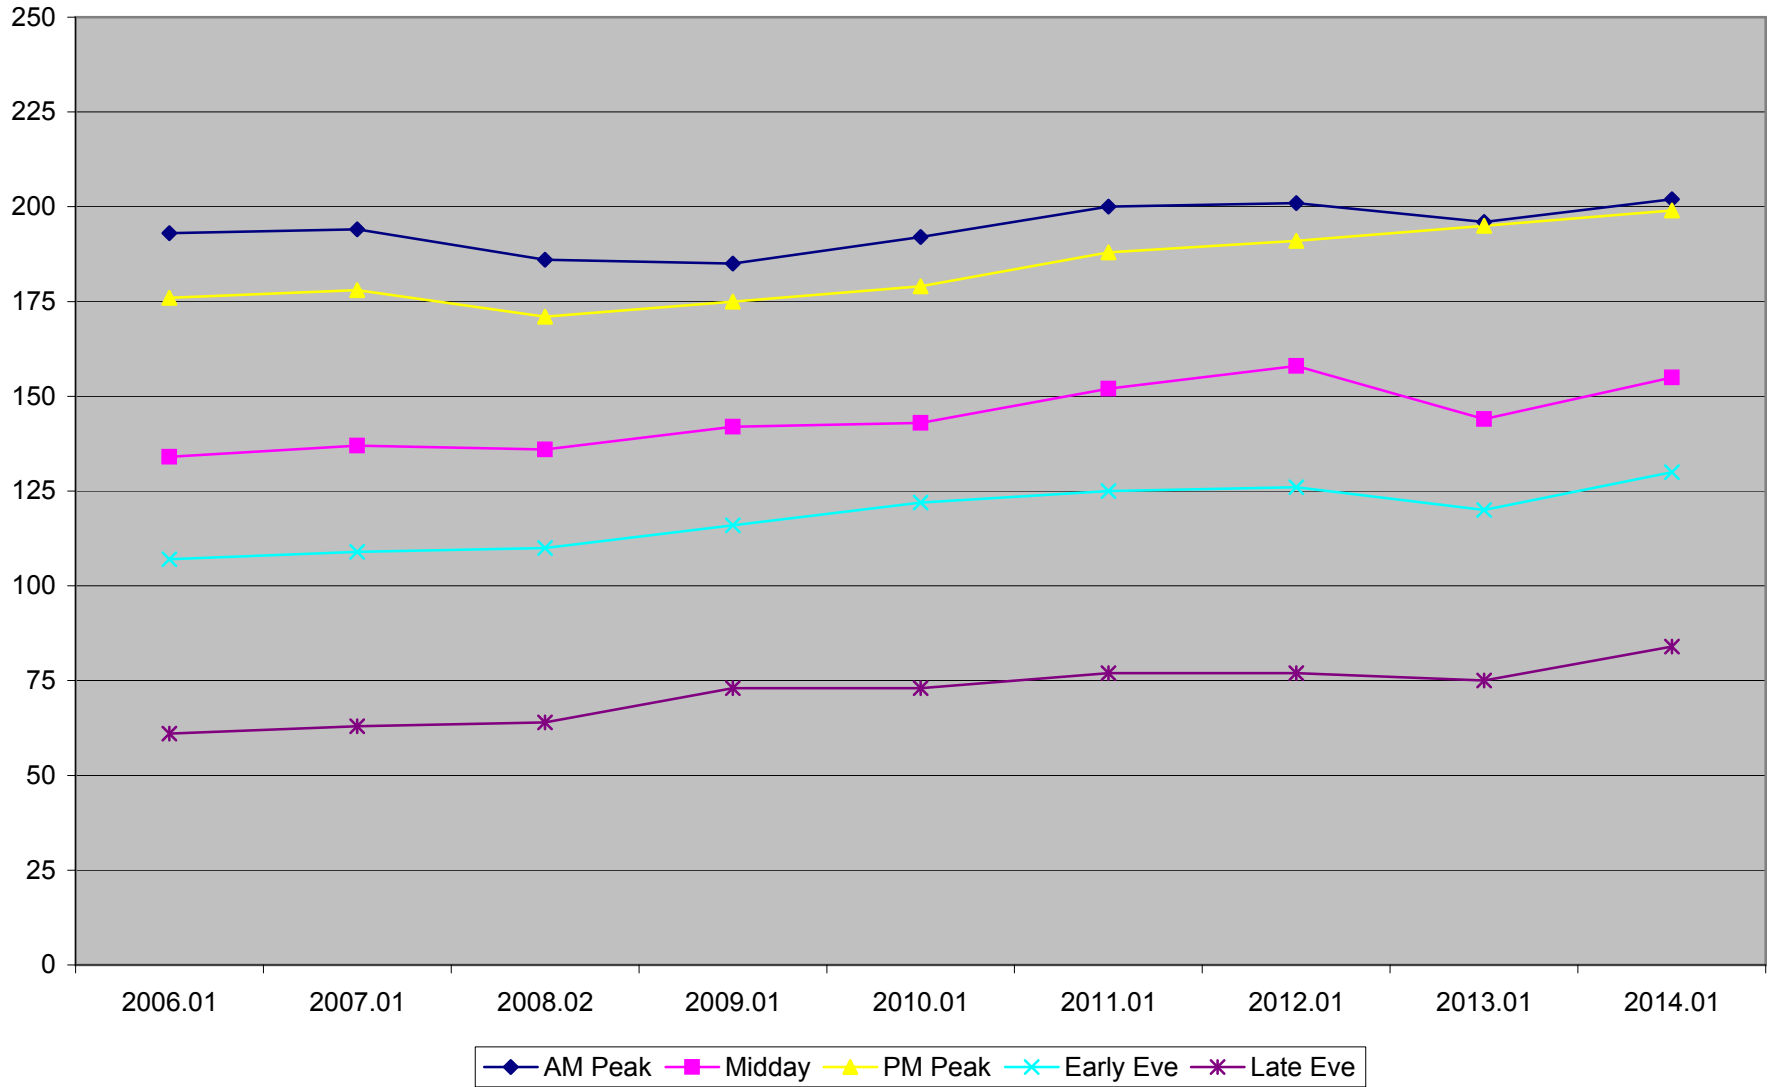

Streetcars in Service Weekdays

Streetcars in Service Saturdays

Streetcars In Service Sundays

Streetcars in Service Weekdays Relative to 2006

Streetcars in Service Saturdays Relative to 2006

Streetcars in Service Sundays Relative to 2006