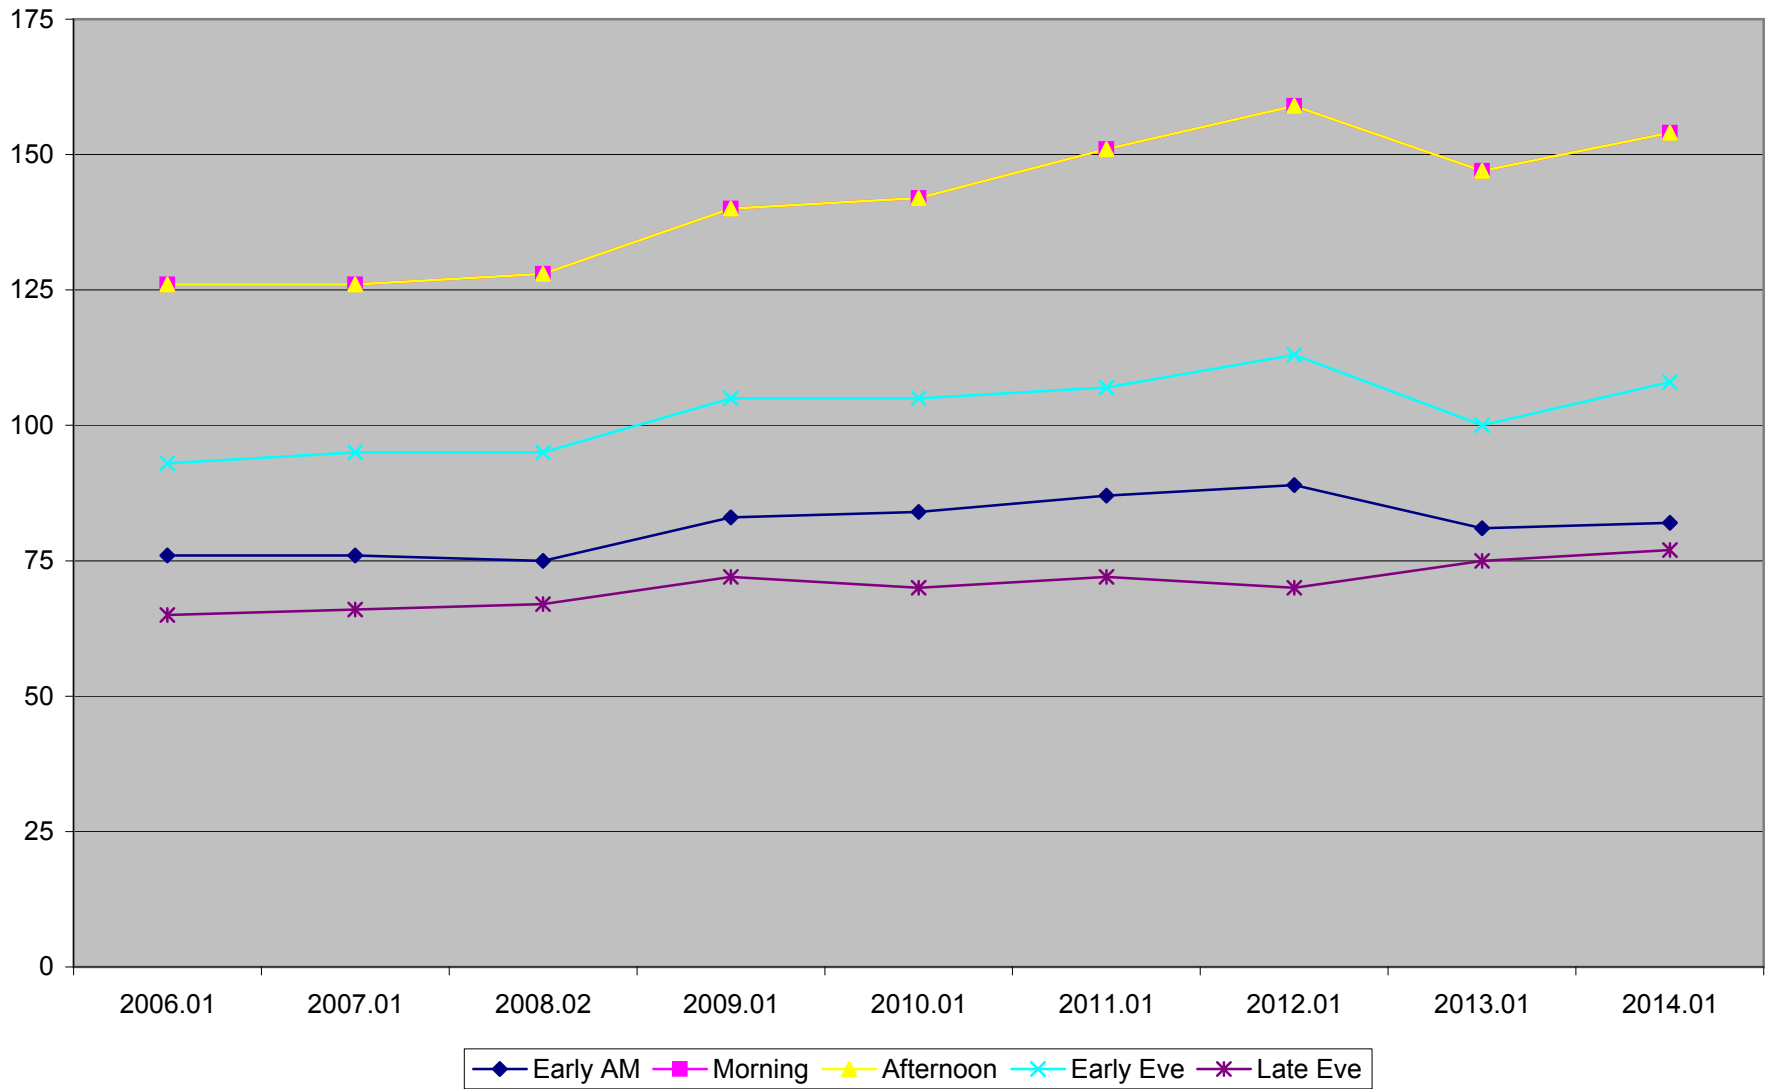

Streetcars in Service Weekdays

Streetcars in Service Saturdays

Streetcars In Service Sundays

Streetcars in Service Weekdays Relative to 2006

Streetcars in Service Saturdays Relative to 2006

Streetcars in Service Sundays Relative to 2006