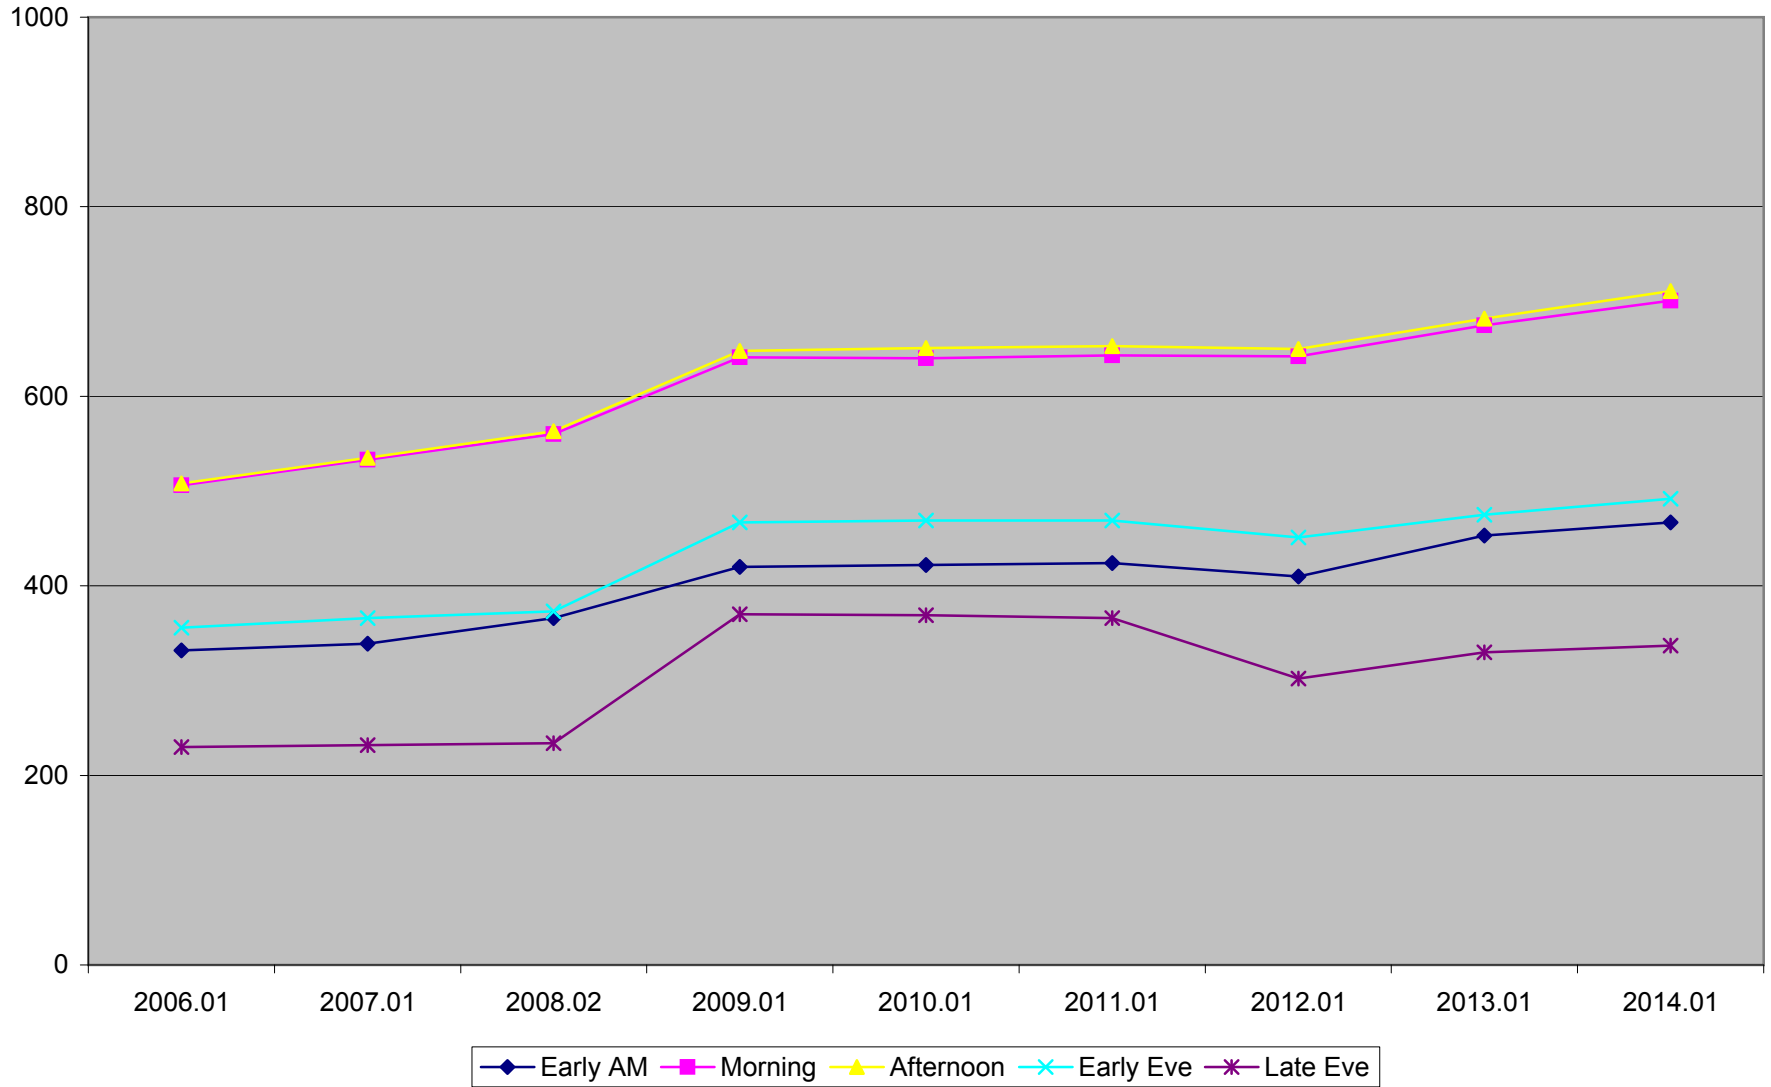

Buses in Service Weekdays

Buses in Service Saturdays

Buses in Service (Sundays)

Buses in Service Weekdays Relative to 2006

Buses in Service Saturdays Relative to 2006

Buses in Service Sundays Relative to 2006