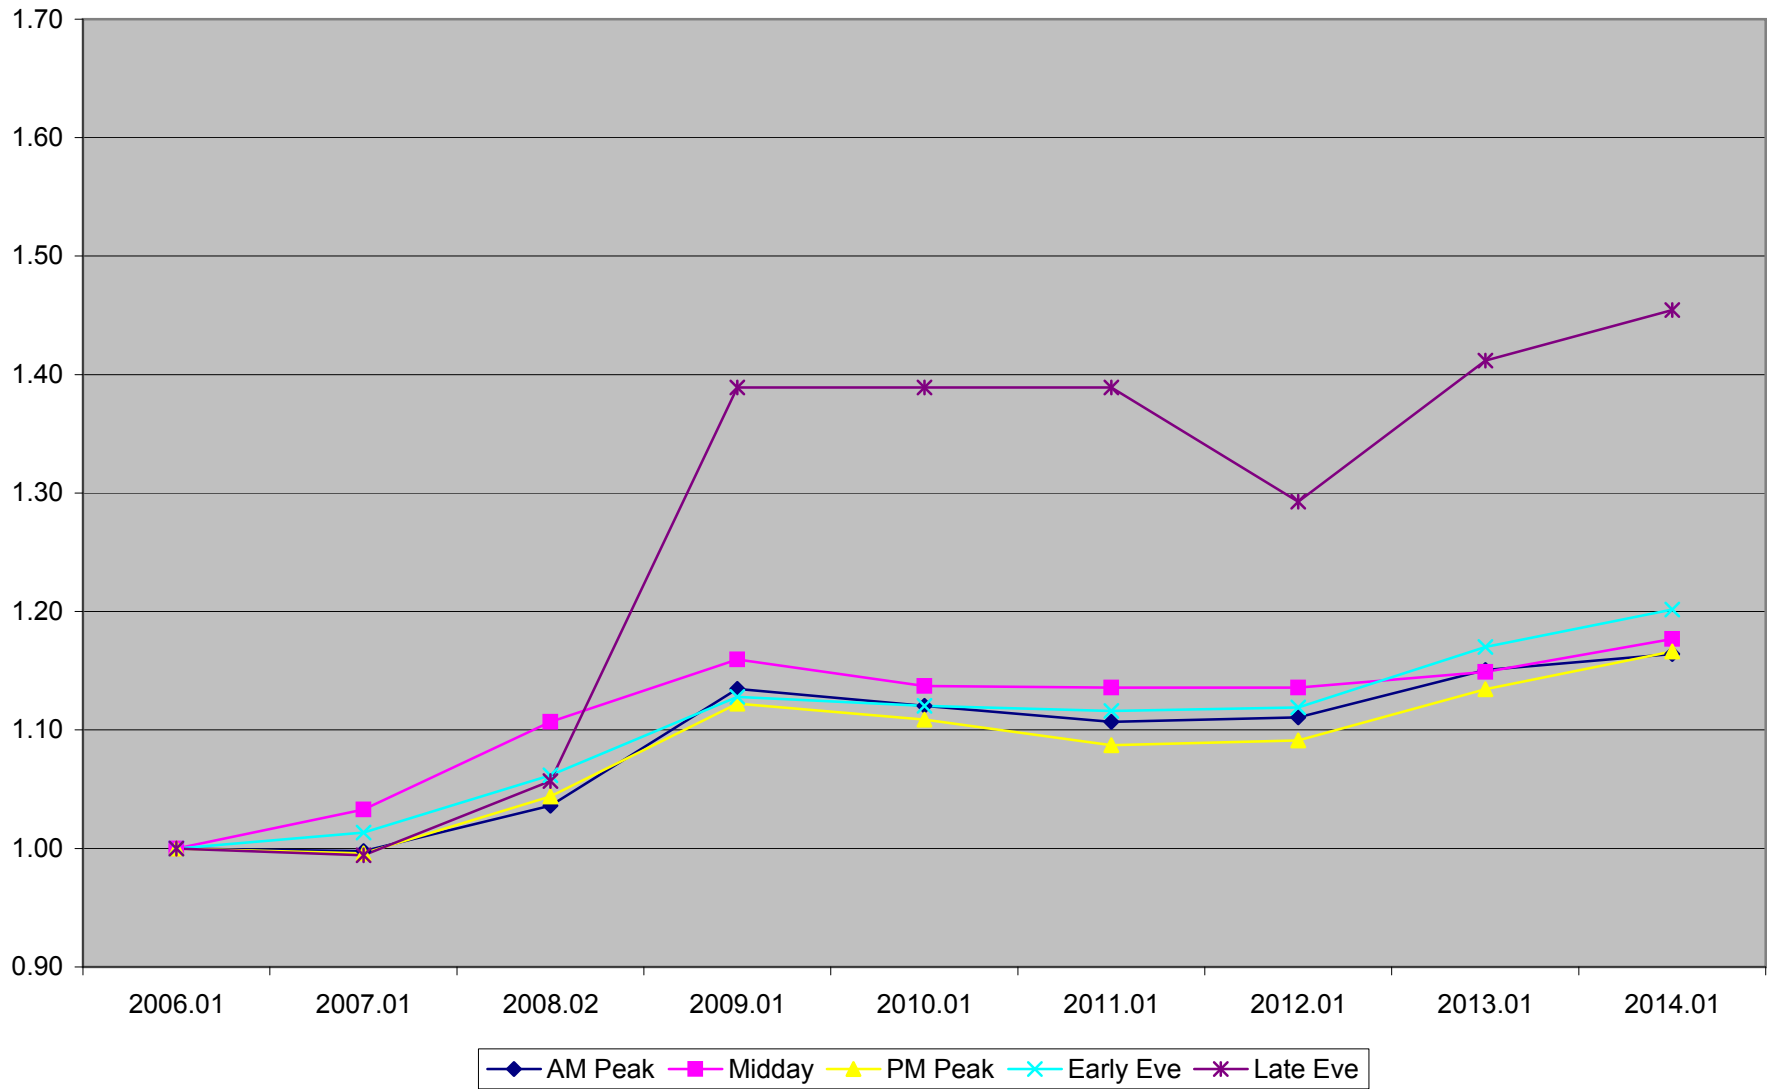

Buses in Service Weekdays

Buses in Service Saturdays

Buses in Service (Sundays)

Buses in Service Weekdays Relative to 2006

Buses in Service Saturdays Relative to 2006

Buses in Service Sundays Relative to 2006