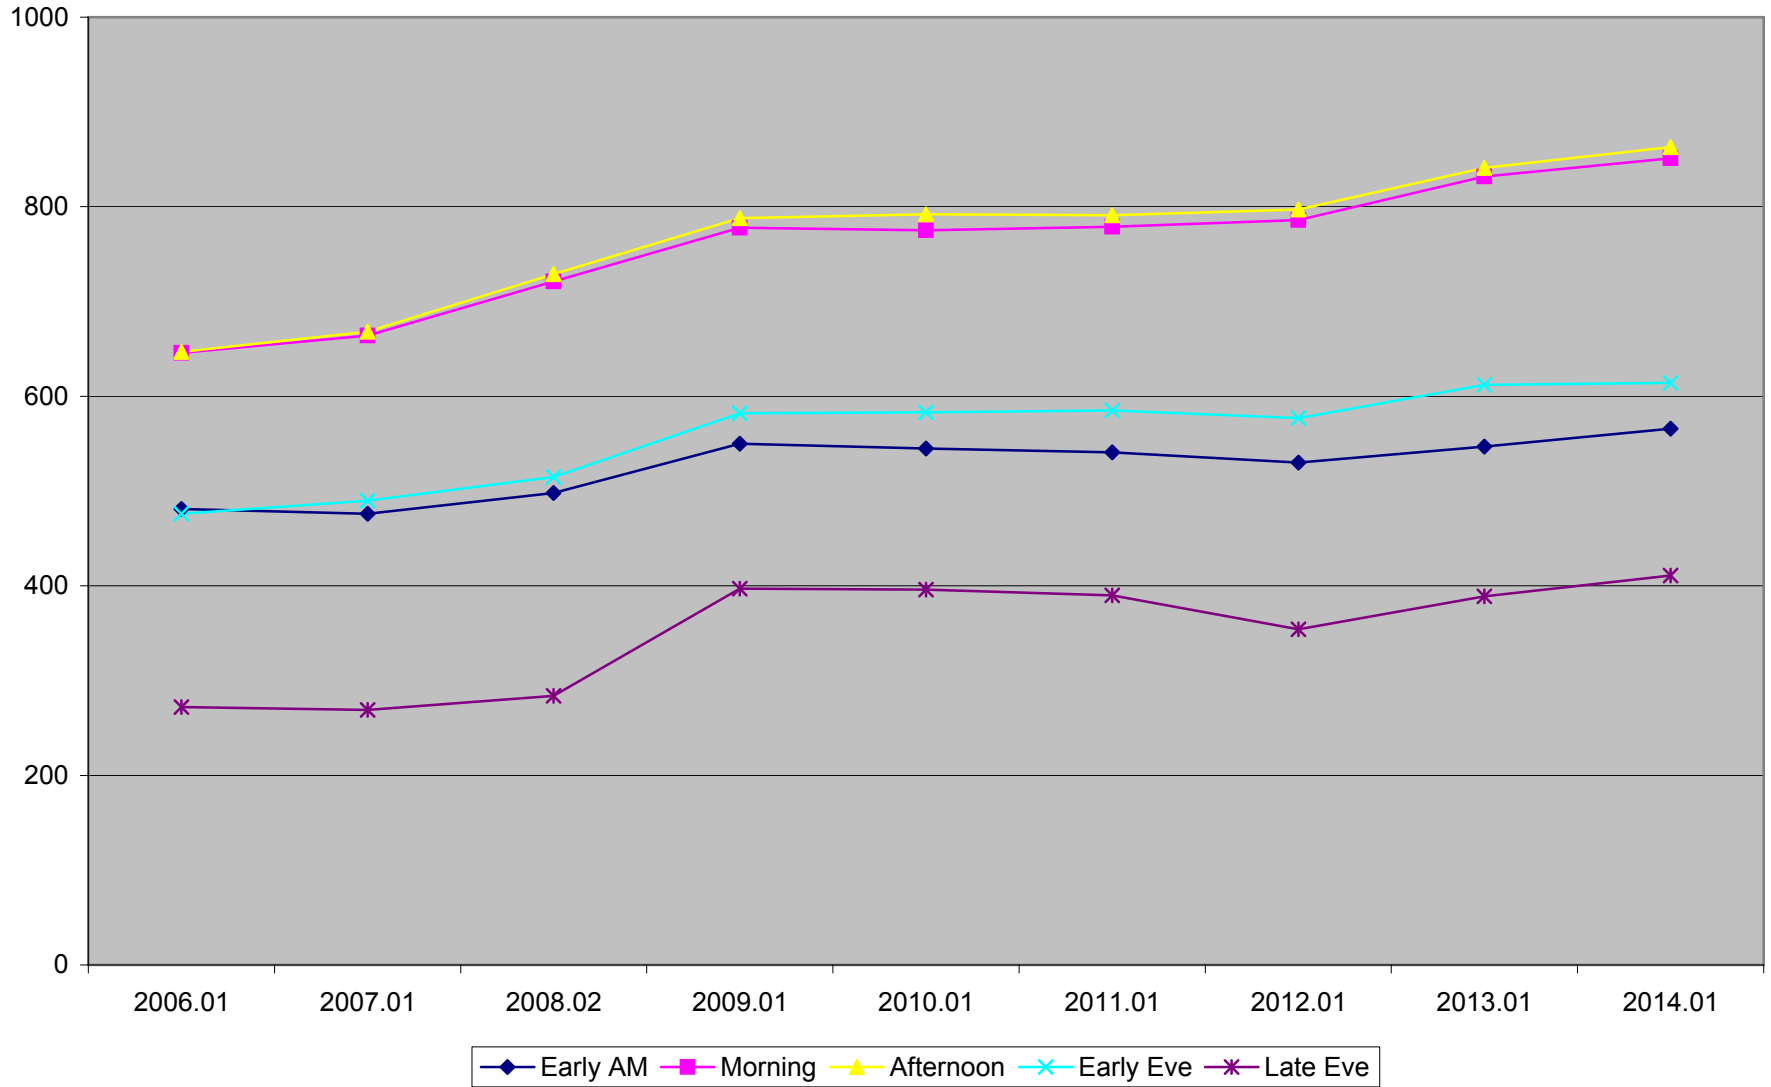

Buses in Service Weekdays

Buses in Service Saturdays

Buses in Service (Sundays)

Buses in Service Weekdays Relative to 2006

Buses in Service Saturdays Relative to 2006

Buses in Service Sundays Relative to 2006