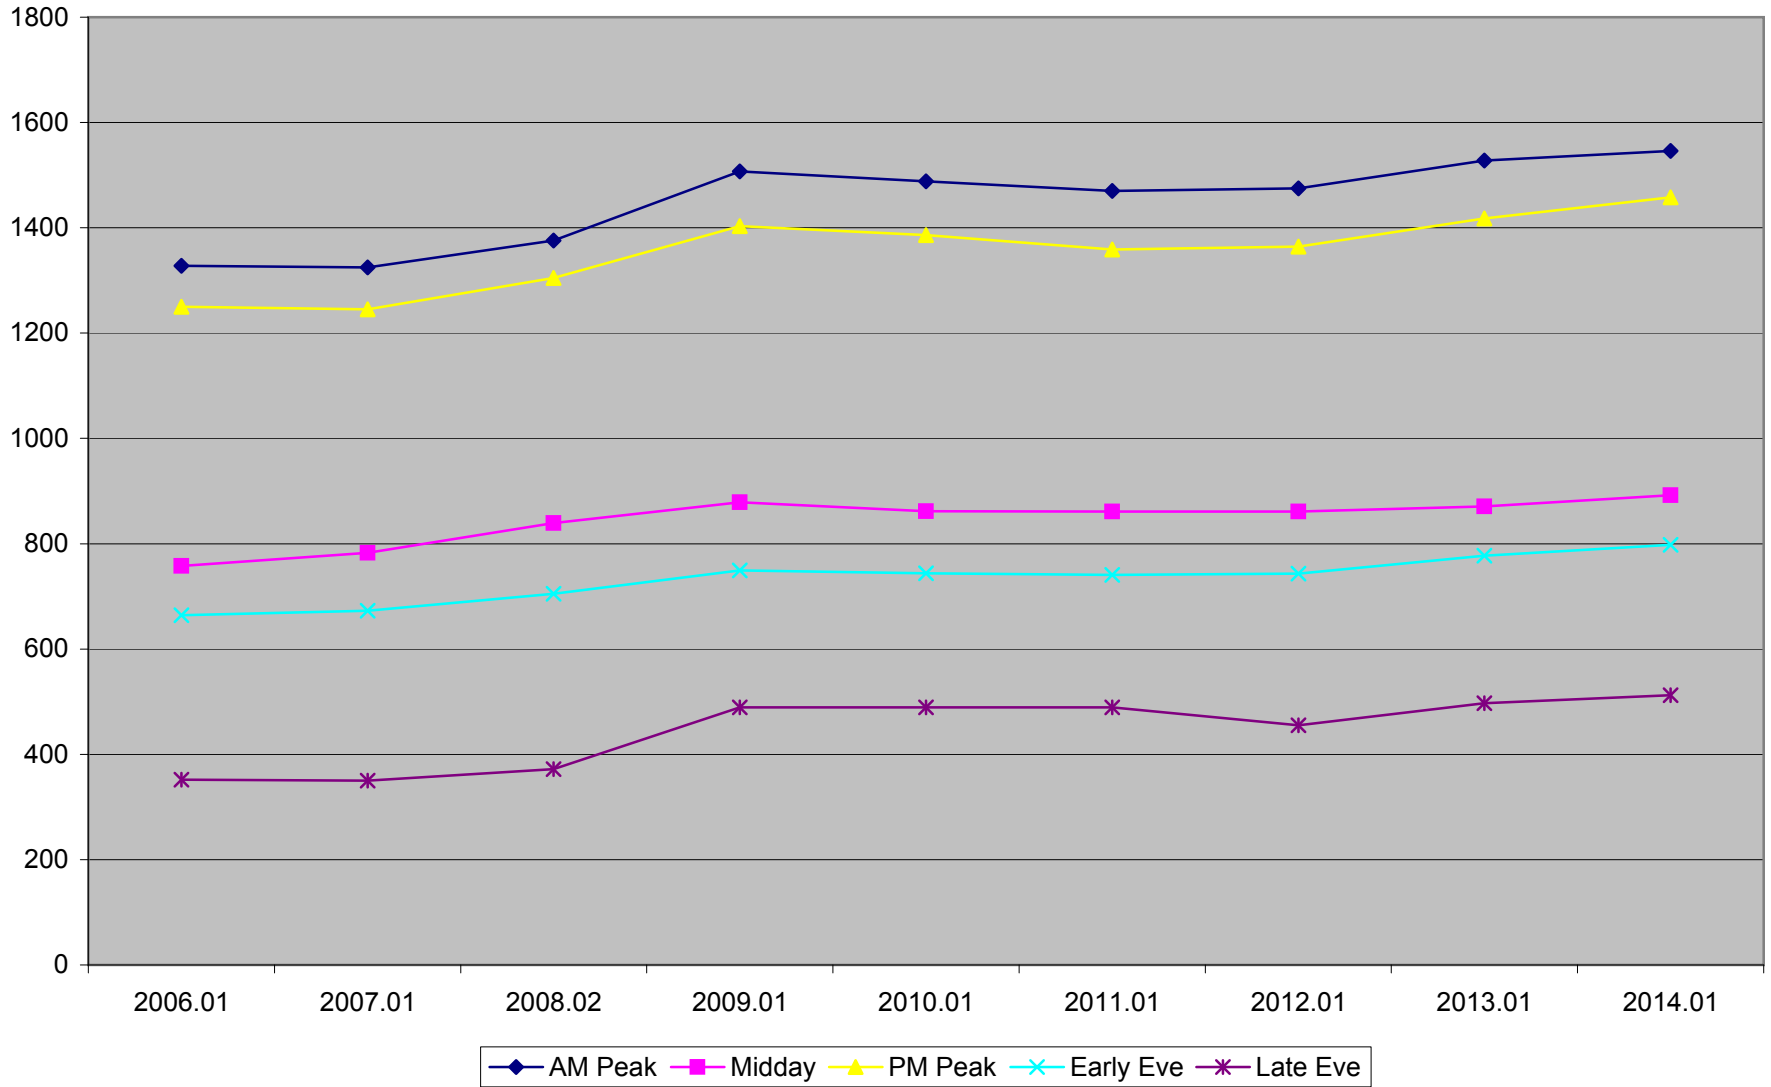

Buses in Service Weekdays

Buses in Service Saturdays

Buses in Service (Sundays)

Buses in Service Weekdays Relative to 2006

Buses in Service Saturdays Relative to 2006

Buses in Service Sundays Relative to 2006