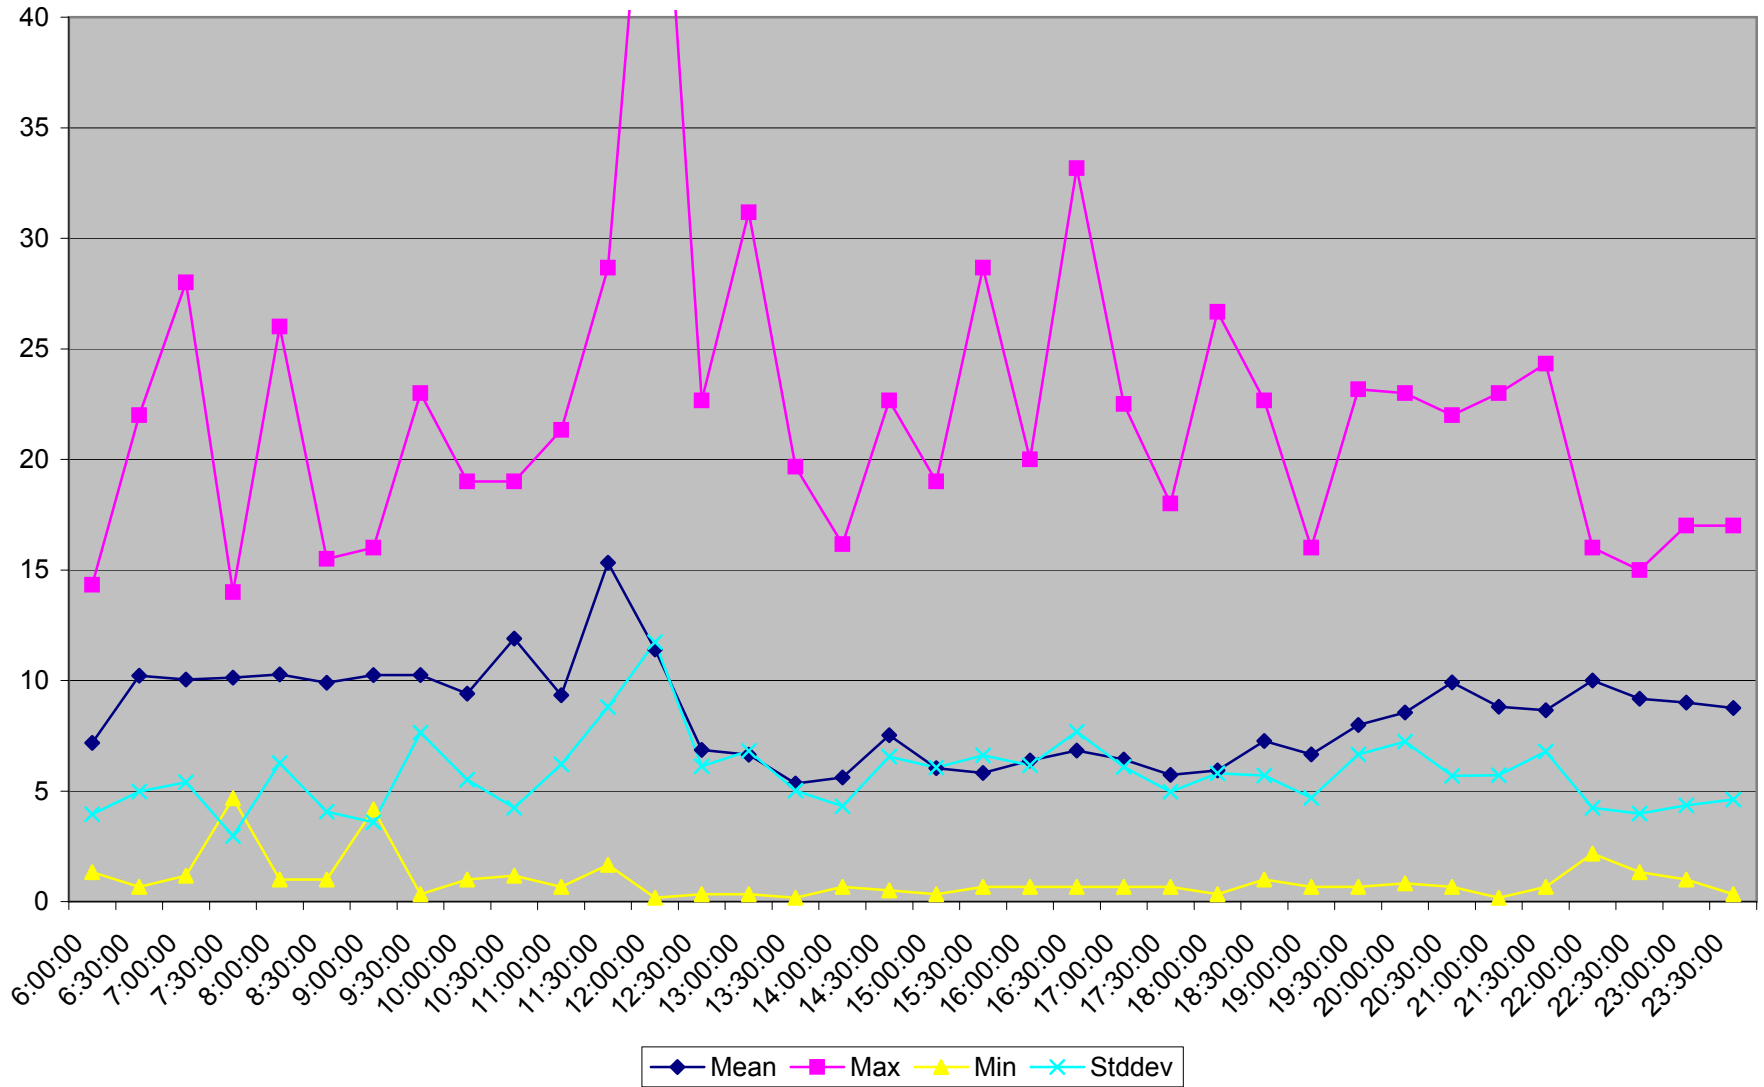

501 Queen Headways at Yonge St. Westbound September 2013 Saturdays

501 Queen Headways at Yonge St. Westbound October 2013 Saturdays

501 Queen Headways at Yonge St. Westbound May 2013 Sundays

501 Queen Headways at Yonge St. Westbound July 2013 Sundays

501 Queen Headways at Yonge St. Westbound August 2013 Sundays

501 Queen Headways at Yonge St. Westbound September 2013 Sundays

501 Queen Headways at Yonge St. Westbound October 2013 Sundays