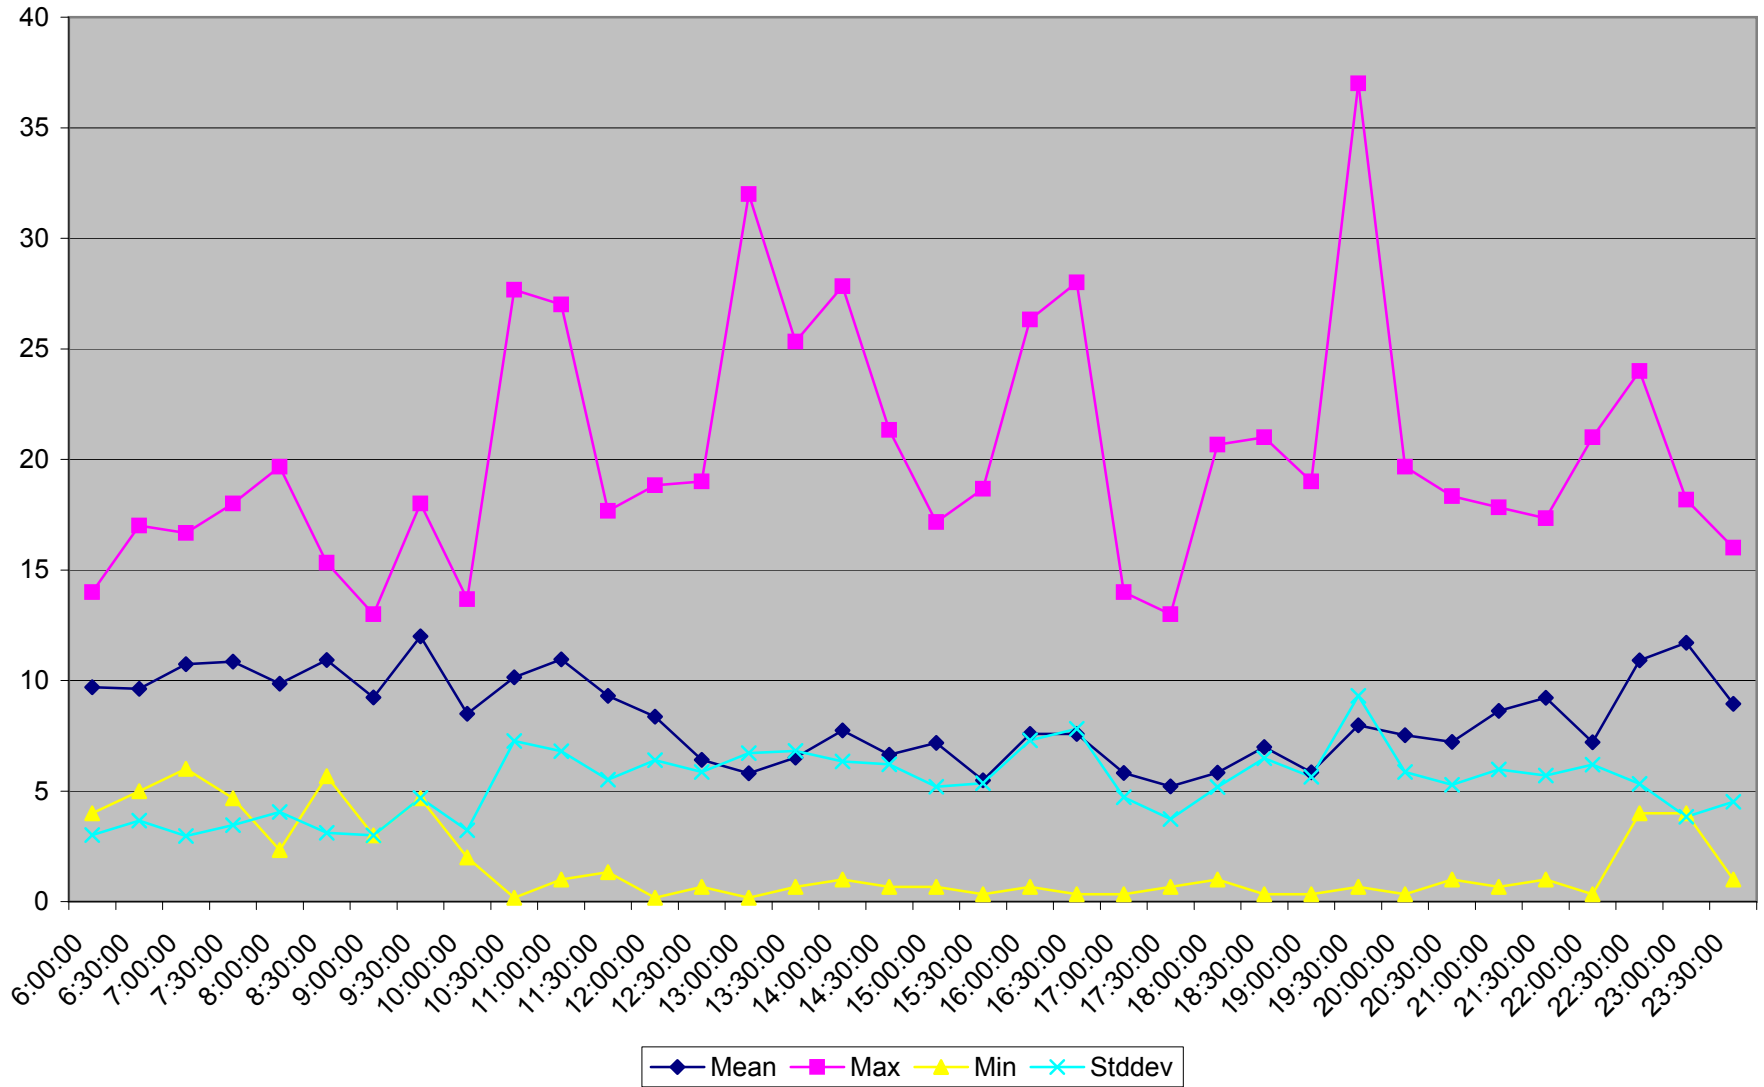

501 Queen Headways at Yonge St. Westbound May 2013 Weekdays

501 Queen Headways at Yonge St. Westbound July 2013 Weekdays

501 Queen Headways at Yonge St. Westbound August 2013 Weekdays

501 Queen Headways at Yonge St. Westbound September 2013 Weekdays

501 Queen Headways at Yonge St. Westbound October 2013 Weekdays

501 Queen Headways at Yonge St. Westbound May 2013 Saturdays

501 Queen Headways at Yonge St. Westbound July 2013 Saturdays

501 Queen Headways at Yonge St. Westbound August 2013 Saturdays

501 Queen Headways at Yonge St. Westbound September 2013 Saturdays

501 Queen Headways at Yonge St. Westbound October 2013 Saturdays

501 Queen Headways at Yonge St. Westbound May 2013 Sundays

501 Queen Headways at Yonge St. Westbound July 2013 Sundays