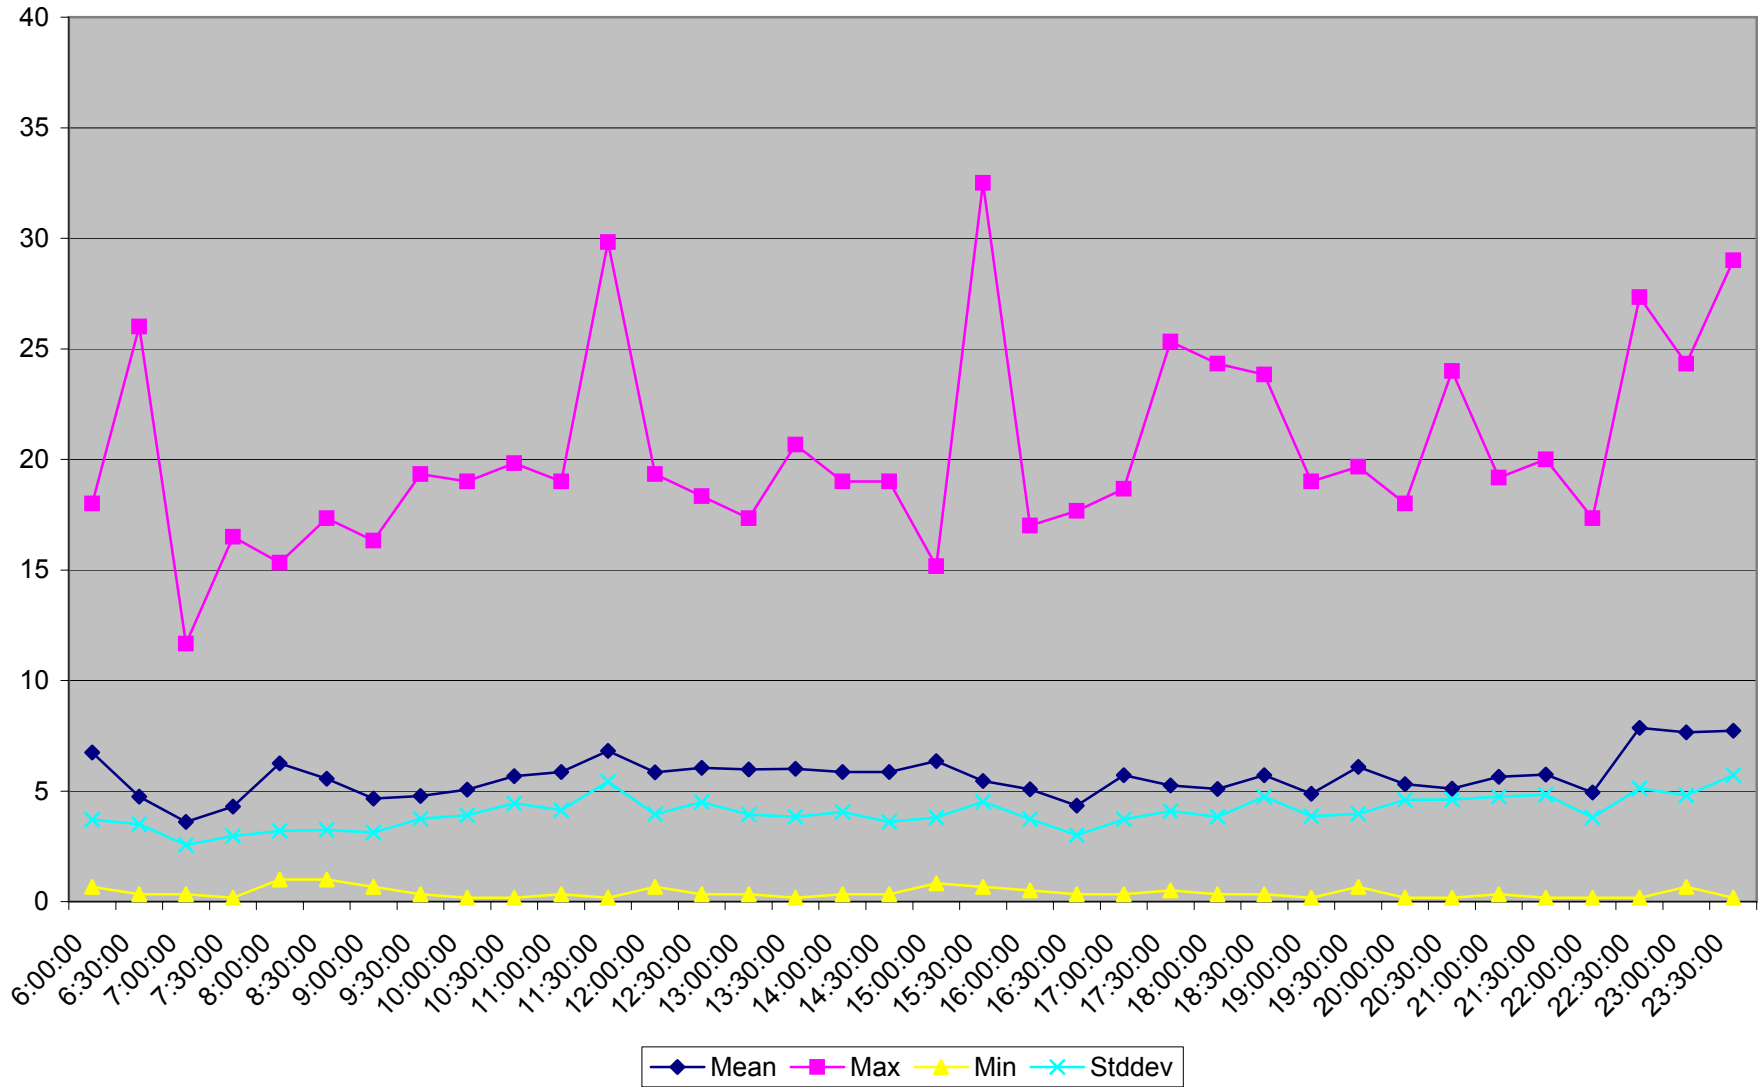

501 Queen Headways at Yonge St. Westbound May 2013 Weekdays

501 Queen Headways at Yonge St. Westbound July 2013 Weekdays

501 Queen Headways at Yonge St. Westbound August 2013 Weekdays

501 Queen Headways at Yonge St. Westbound September 2013 Weekdays

501 Queen Headways at Yonge St. Westbound October 2013 Weekdays

501 Queen Headways at Yonge St. Westbound May 2013 Saturdays

501 Queen Headways at Yonge St. Westbound July 2013 Saturdays

501 Queen Headways at Yonge St. Westbound August 2013 Saturdays