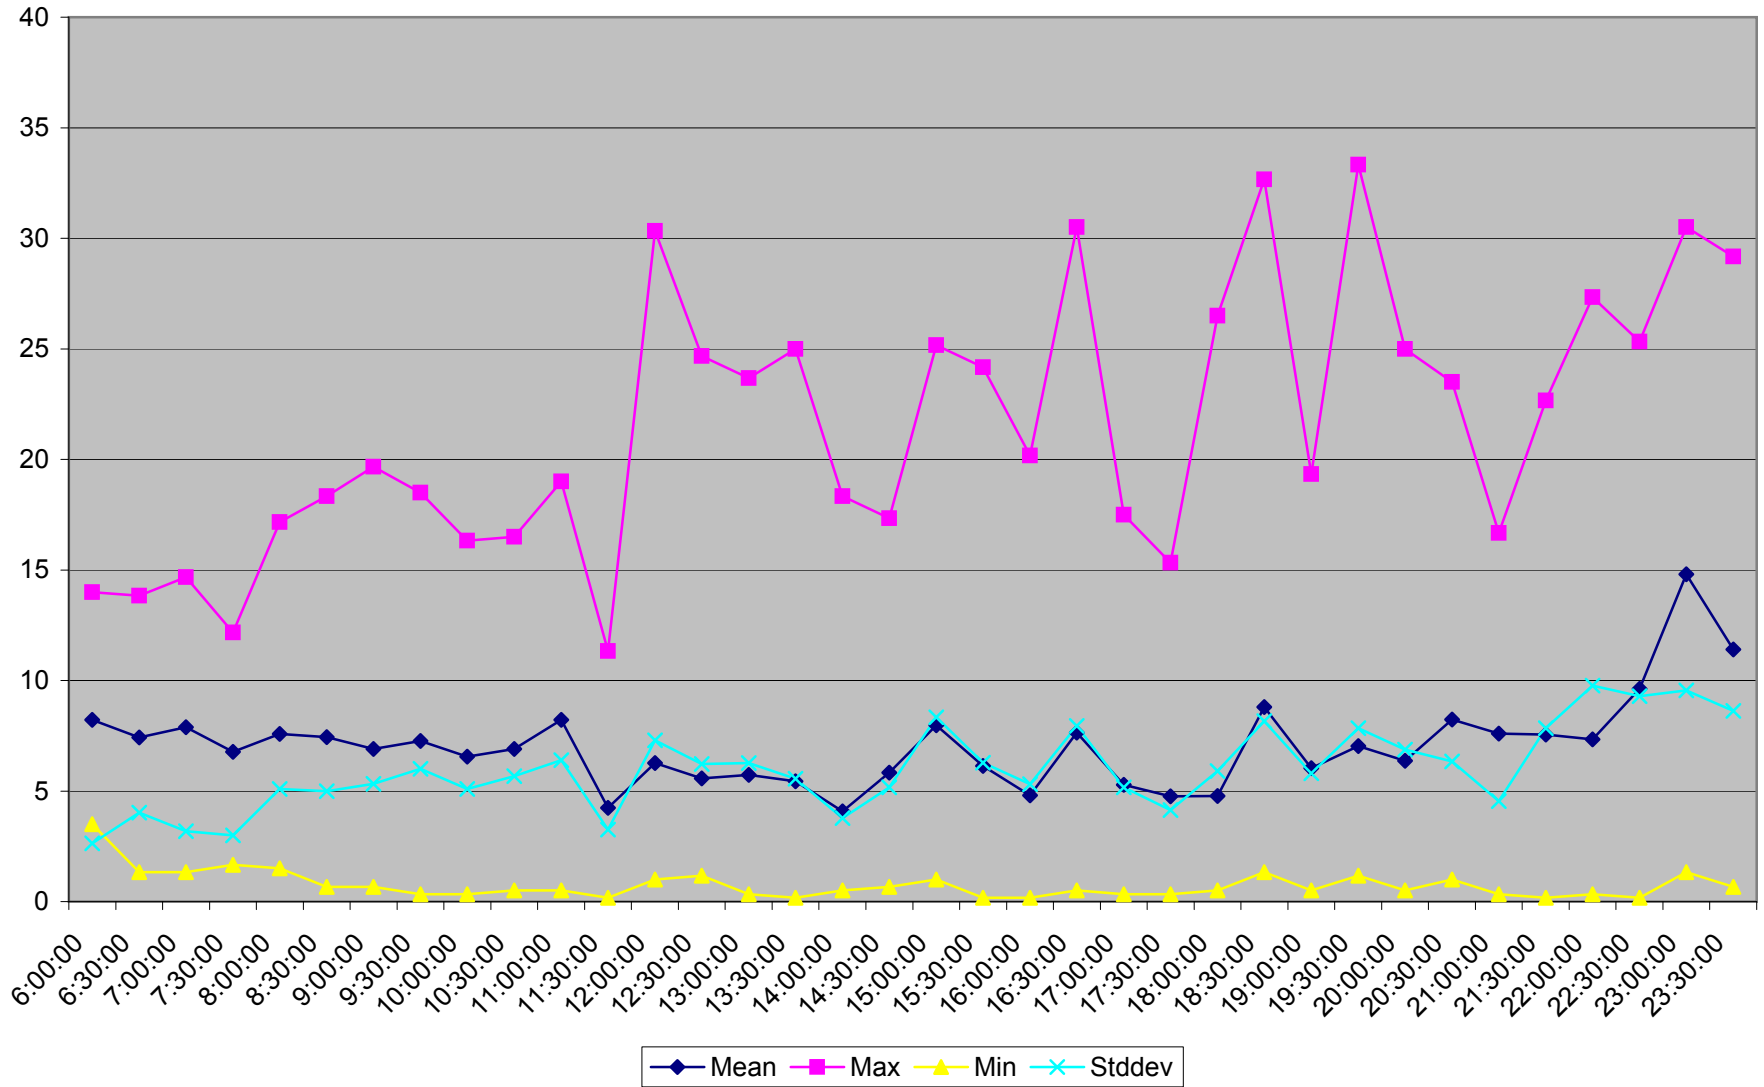

501 Queen Headways at Yonge St. Westbound May 2013 Weekdays

501 Queen Headways at Yonge St. Westbound July 2013 Weekdays

501 Queen Headways at Yonge St. Westbound August 2013 Weekdays

501 Queen Headways at Yonge St. Westbound September 2013 Weekdays

501 Queen Headways at Yonge St. Westbound October 2013 Weekdays

501 Queen Headways at Yonge St. Westbound May 2013 Saturdays

501 Queen Headways at Yonge St. Westbound July 2013 Saturdays

501 Queen Headways at Yonge St. Westbound August 2013 Saturdays