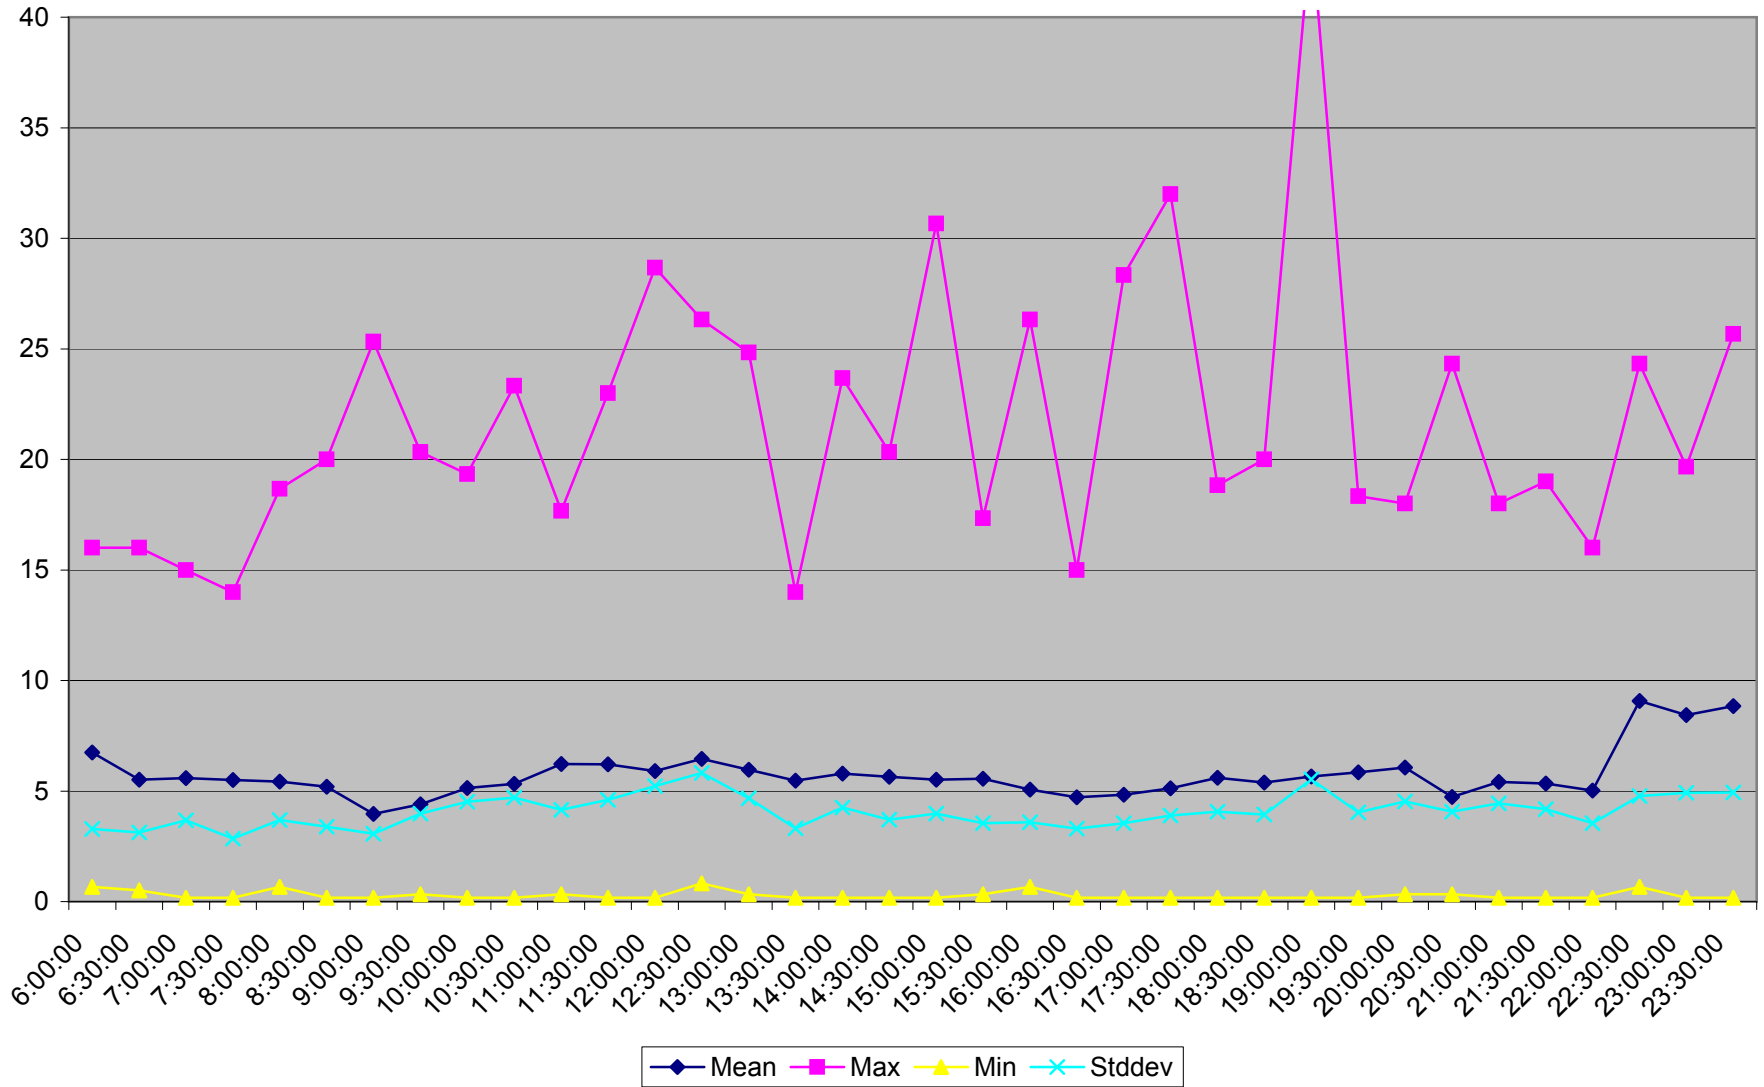

501 Queen Headways at Yonge St. Westbound May 2013 Weekdays

501 Queen Headways at Yonge St. Westbound July 2013 Weekdays

501 Queen Headways at Yonge St. Westbound August 2013 Weekdays

501 Queen Headways at Yonge St. Westbound September 2013 Weekdays

501 Queen Headways at Yonge St. Westbound October 2013 Weekdays

501 Queen Headways at Yonge St. Westbound May 2013 Saturdays

501 Queen Headways at Yonge St. Westbound July 2013 Saturdays

501 Queen Headways at Yonge St. Westbound August 2013 Saturdays