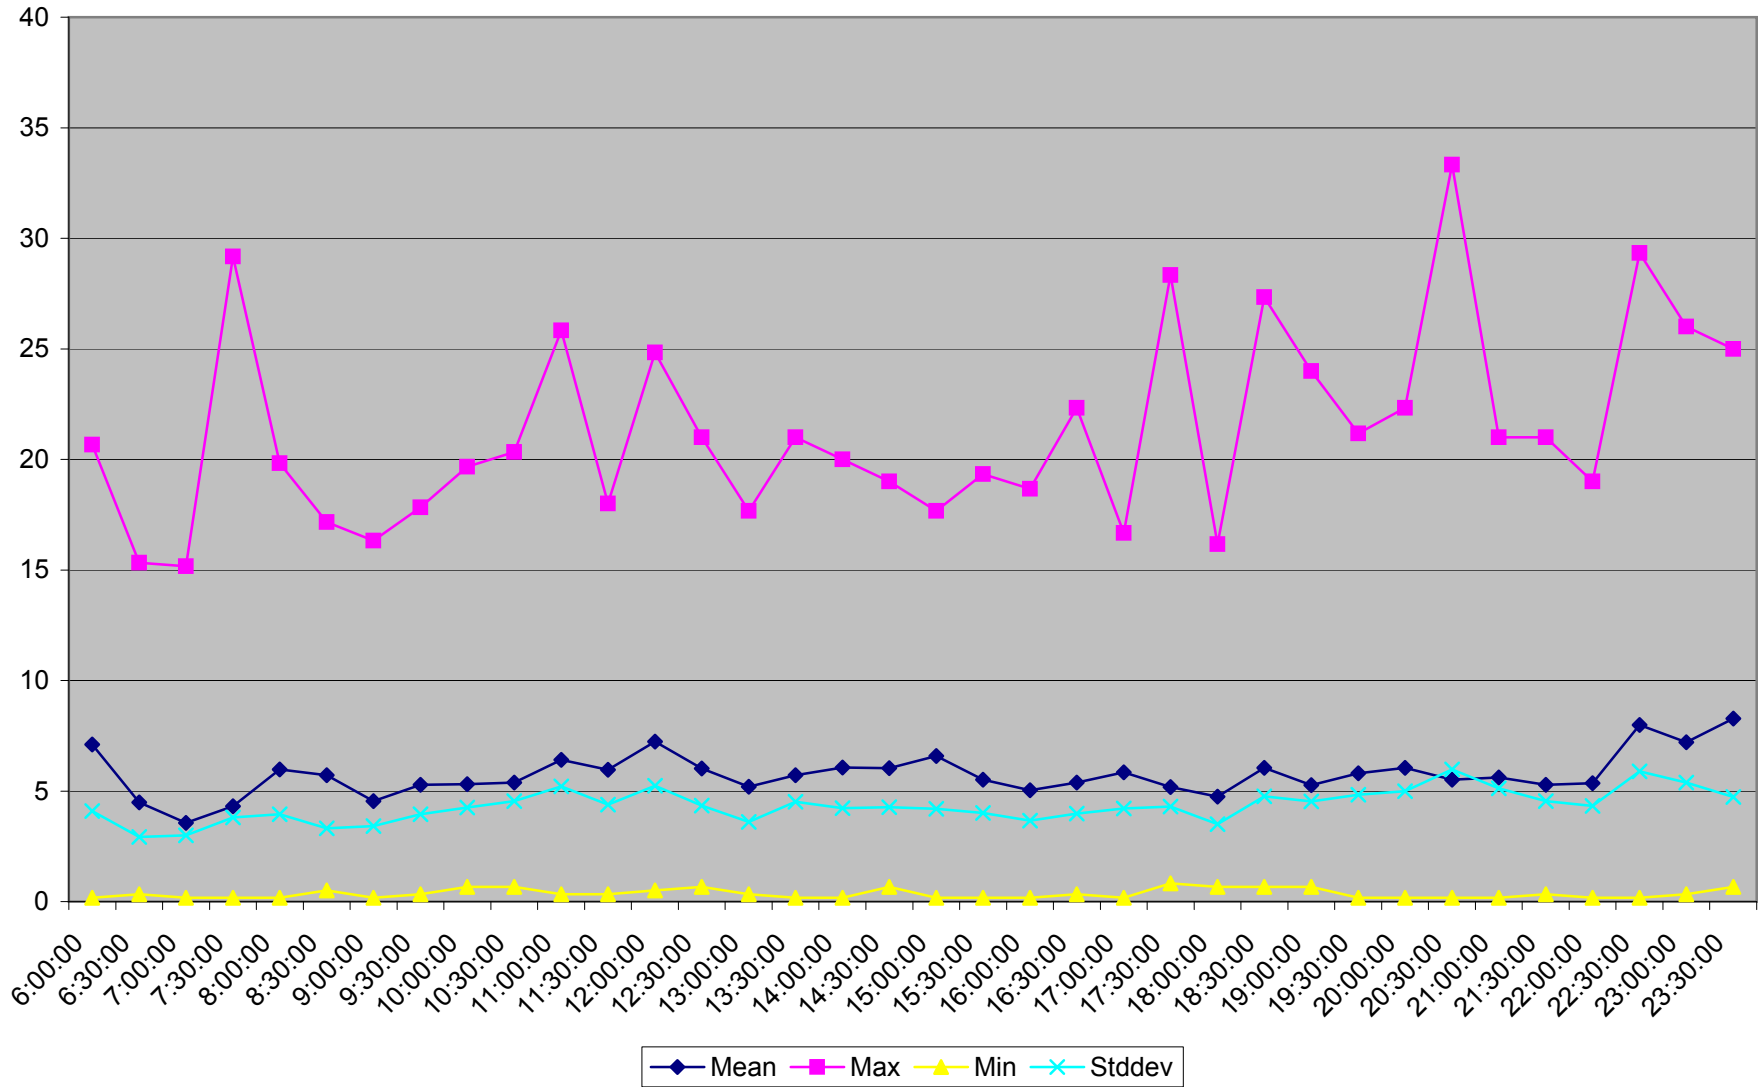

501 Queen Headways at Yonge St. Westbound May 2013 Weekdays

501 Queen Headways at Yonge St. Westbound July 2013 Weekdays

501 Queen Headways at Yonge St. Westbound August 2013 Weekdays

501 Queen Headways at Yonge St. Westbound September 2013 Weekdays

501 Queen Headways at Yonge St. Westbound October 2013 Weekdays

501 Queen Headways at Yonge St. Westbound May 2013 Saturdays

501 Queen Headways at Yonge St. Westbound July 2013 Saturdays

501 Queen Headways at Yonge St. Westbound August 2013 Saturdays