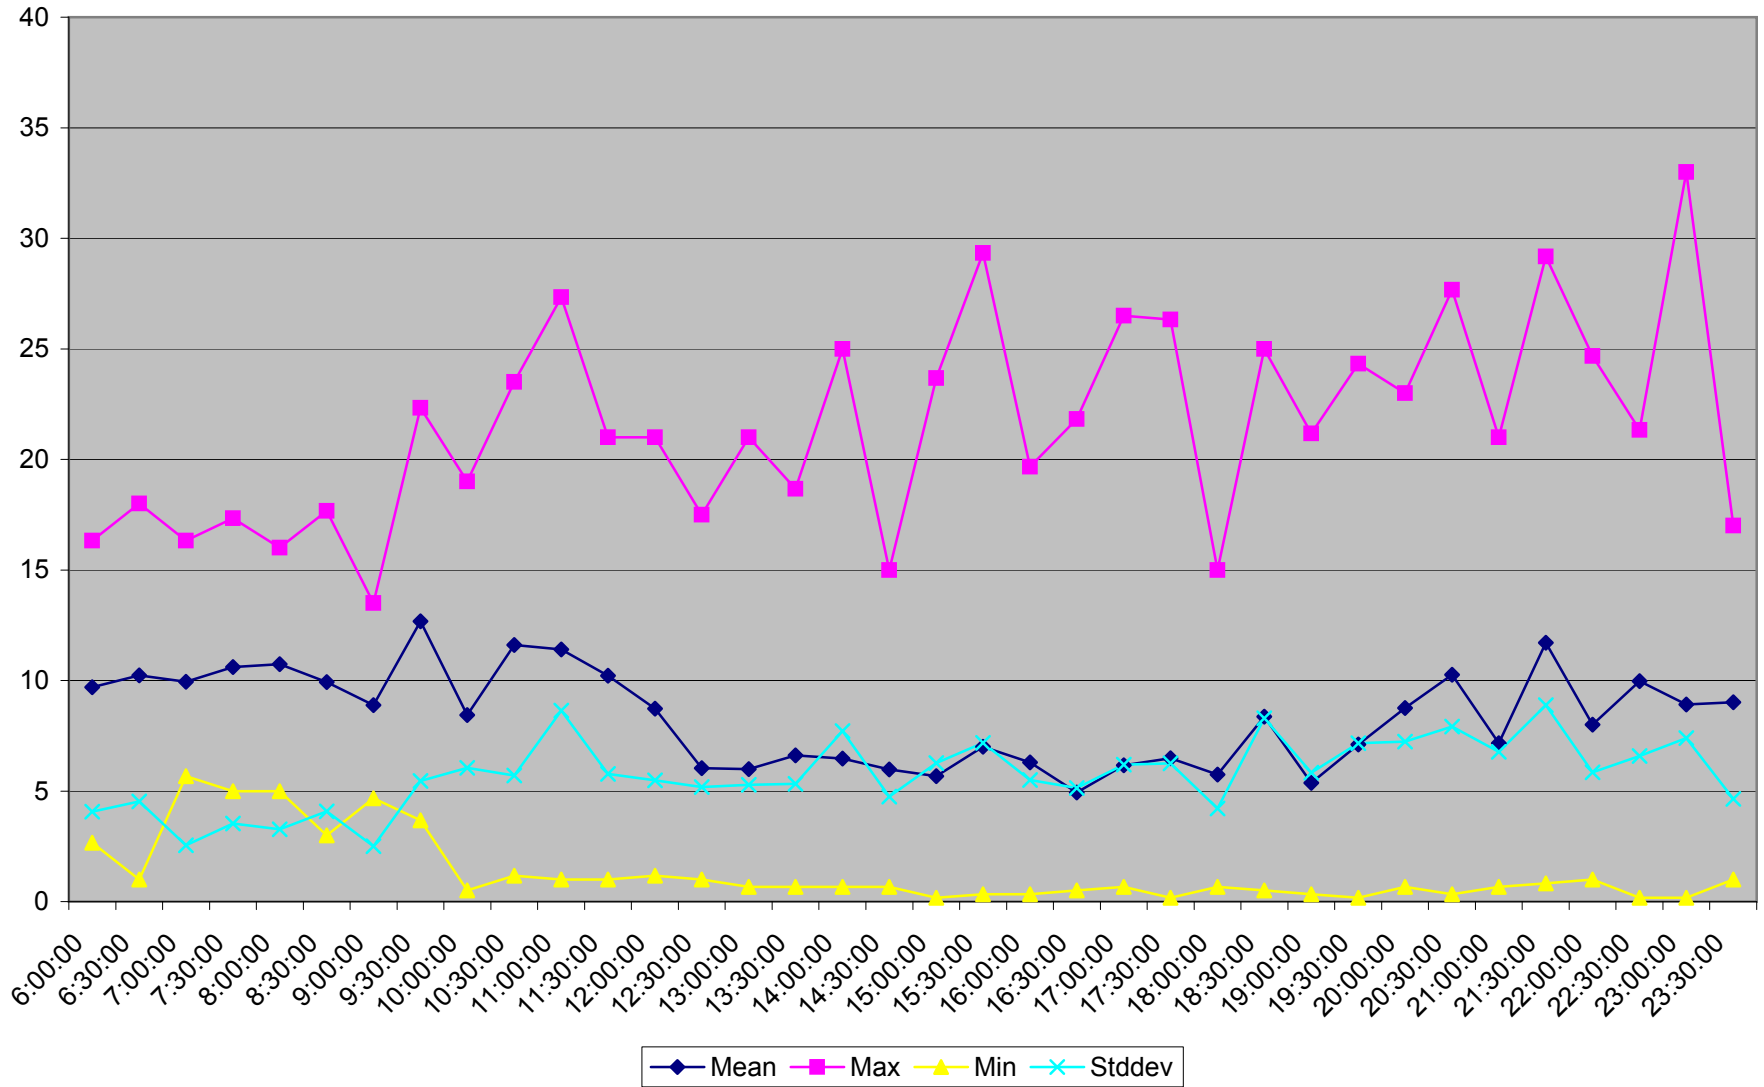

501 Queen Headways at Yonge St. Westbound September 2013 Saturdays

501 Queen Headways at Yonge St. Westbound October 2013 Saturdays

501 Queen Headways at Yonge St. Westbound May 2013 Sundays

501 Queen Headways at Yonge St. Westbound July 2013 Sundays

501 Queen Headways at Yonge St. Westbound August 2013 Sundays

501 Queen Headways at Yonge St. Westbound September 2013 Sundays

501 Queen Headways at Yonge St. Westbound October 2013 Sundays