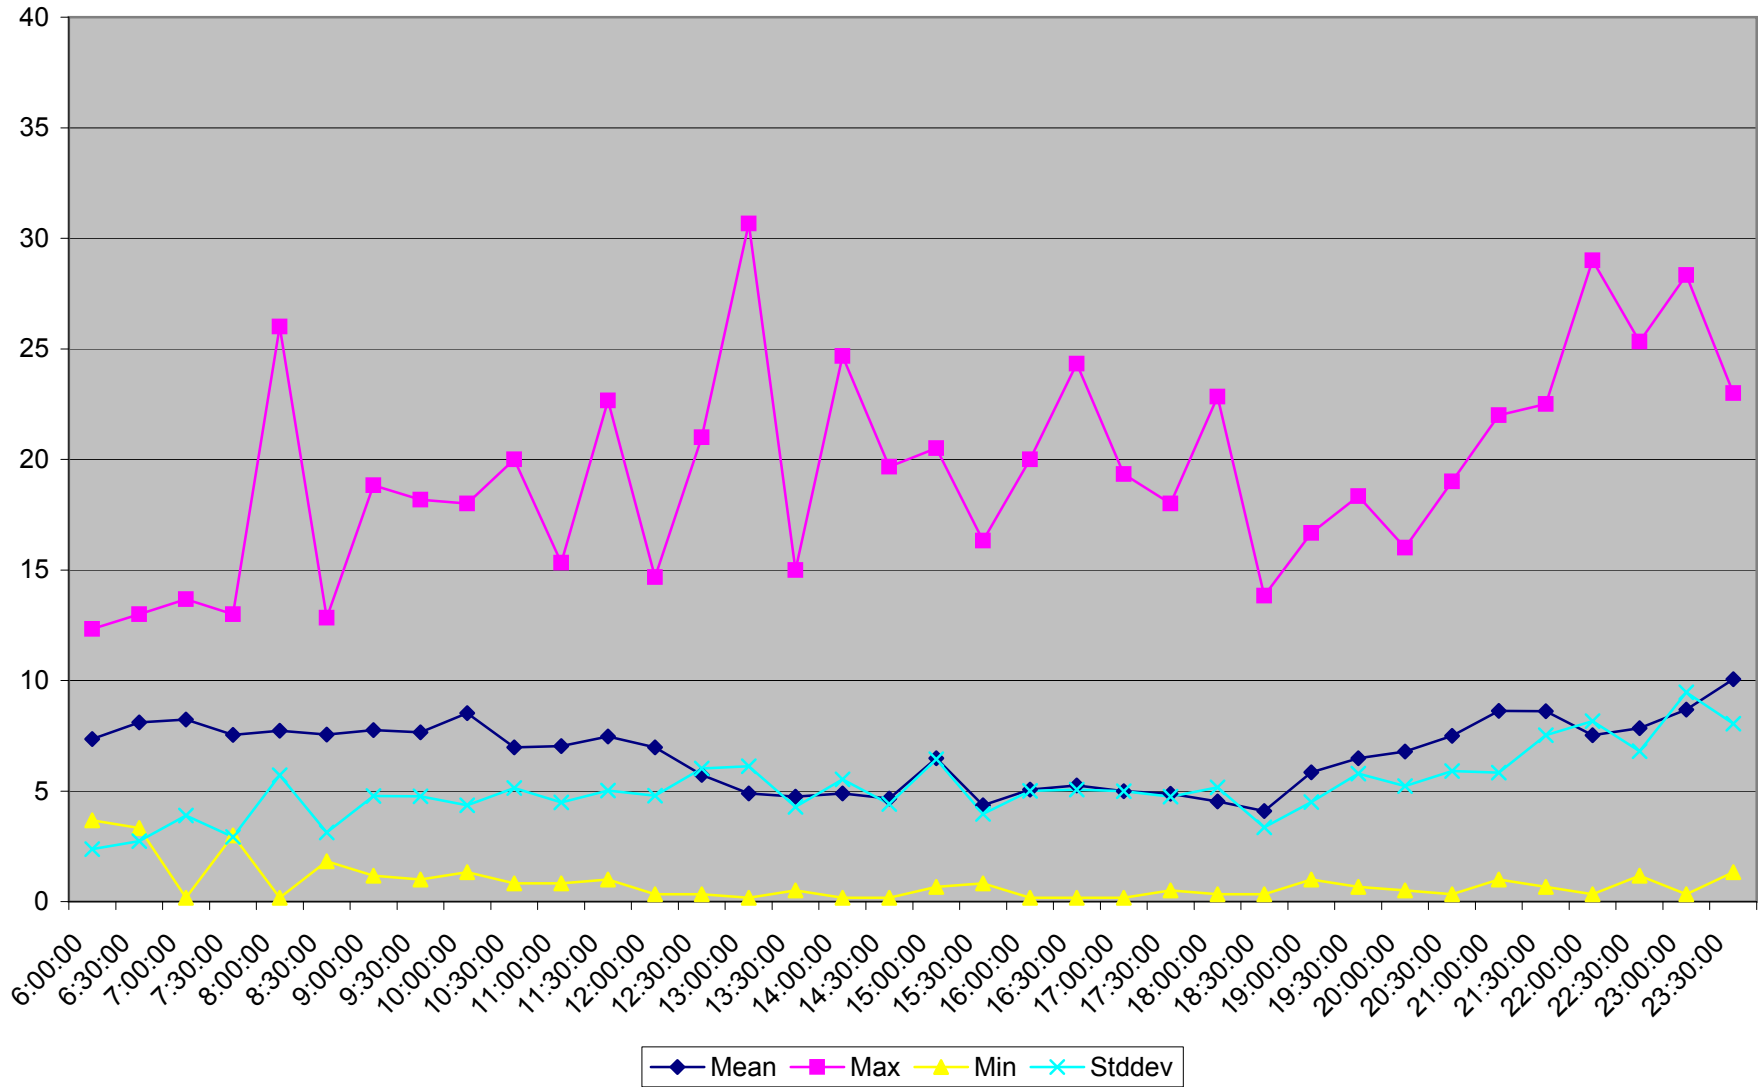

501 Queen Headways at Yonge St. Westbound October 2013 Weekdays

501 Queen Headways at Yonge St. Westbound May 2013 Saturdays

501 Queen Headways at Yonge St. Westbound July 2013 Saturdays

501 Queen Headways at Yonge St. Westbound August 2013 Saturdays