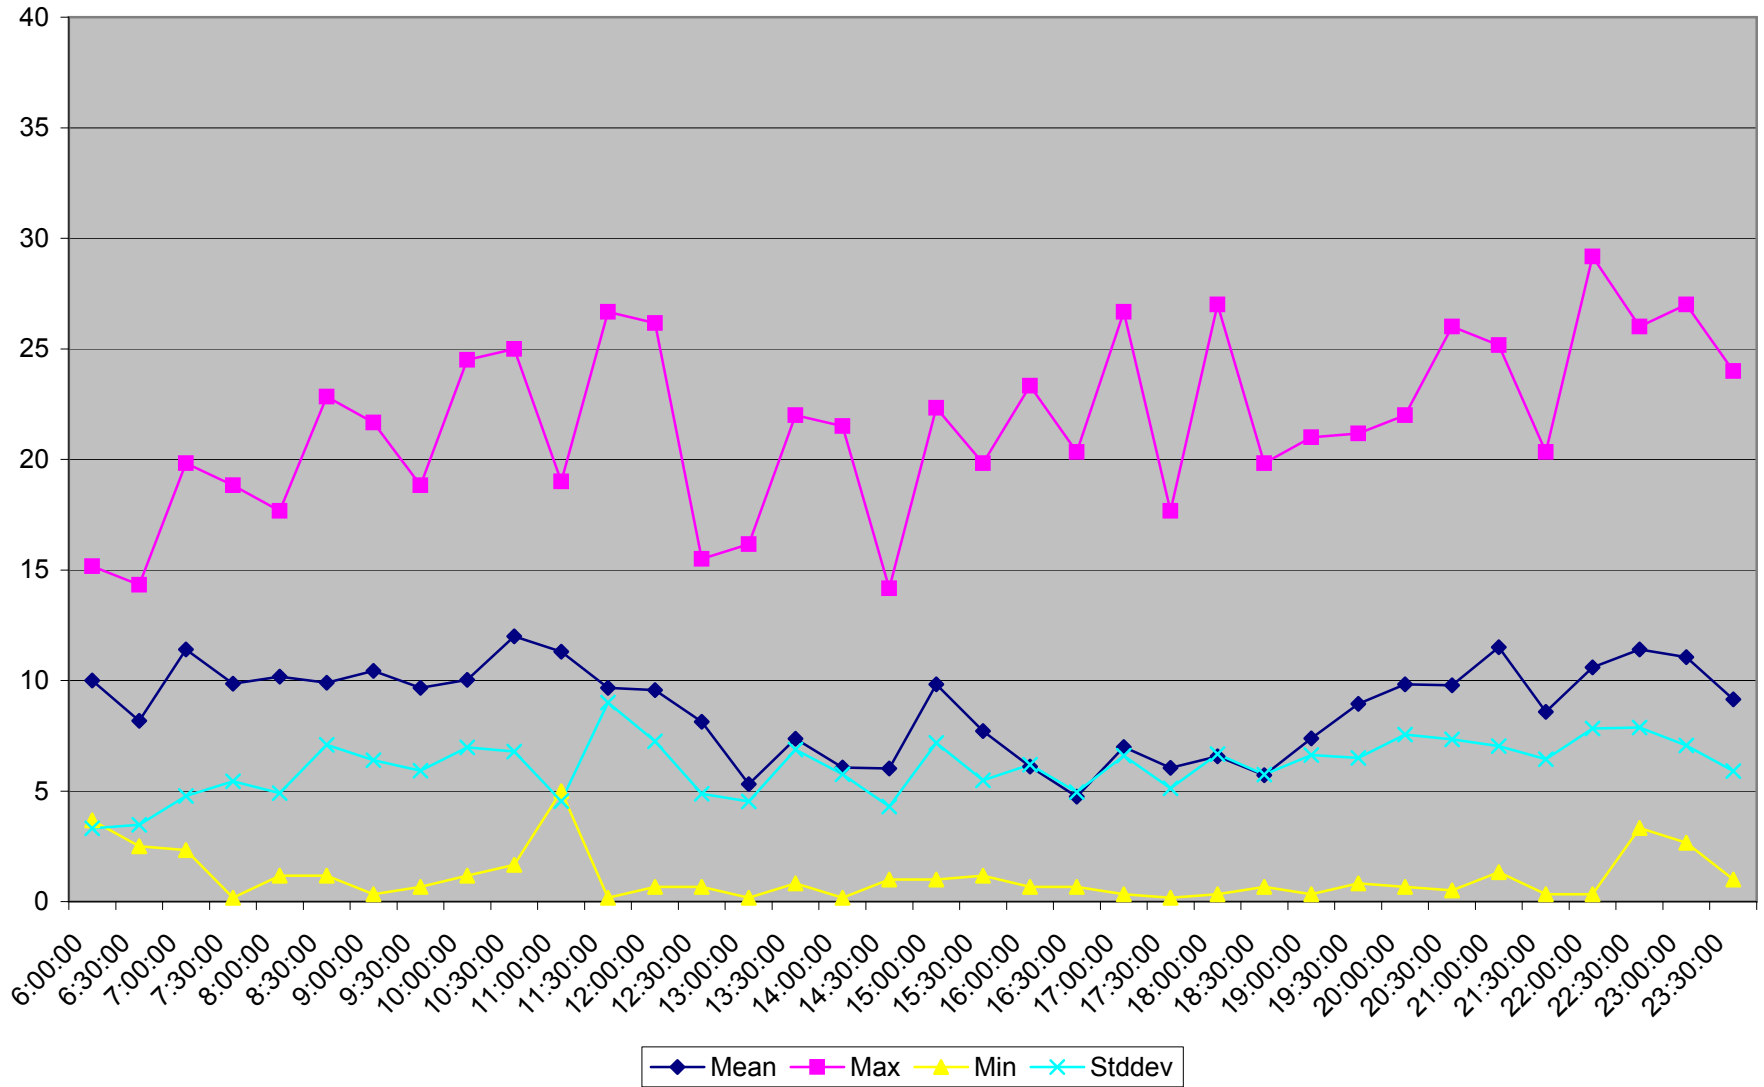

501 Queen Headways at Yonge St. Westbound September 2013 Saturdays

501 Queen Headways at Yonge St. Westbound October 2013 Saturdays

501 Queen Headways at Yonge St. Westbound May 2013 Sundays

501 Queen Headways at Yonge St. Westbound July 2013 Sundays

501 Queen Headways at Yonge St. Westbound August 2013 Sundays

501 Queen Headways at Yonge St. Westbound September 2013 Sundays

501 Queen Headways at Yonge St. Westbound October 2013 Sundays