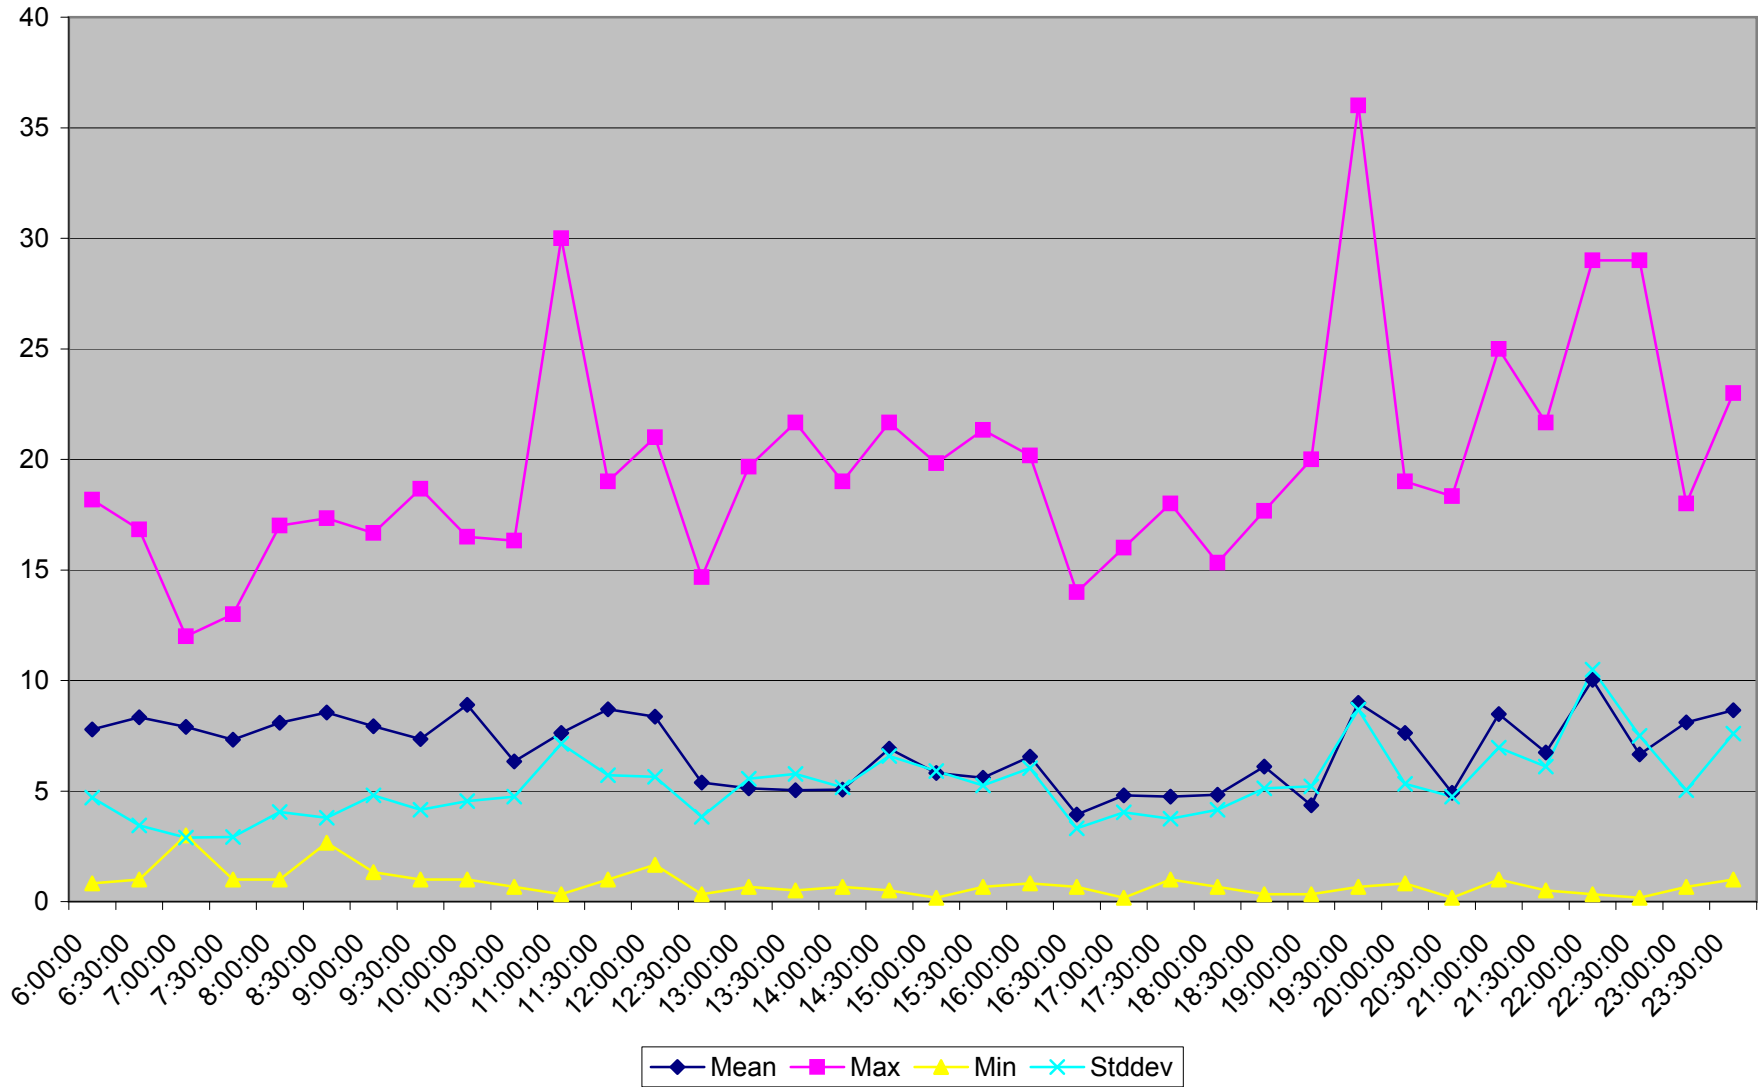

501 Queen Headways at Yonge St. Westbound May 2013 Weekdays

501 Queen Headways at Yonge St. Westbound July 2013 Weekdays

501 Queen Headways at Yonge St. Westbound August 2013 Weekdays

501 Queen Headways at Yonge St. Westbound September 2013 Weekdays

501 Queen Headways at Yonge St. Westbound October 2013 Weekdays

501 Queen Headways at Yonge St. Westbound May 2013 Saturdays

501 Queen Headways at Yonge St. Westbound July 2013 Saturdays

501 Queen Headways at Yonge St. Westbound August 2013 Saturdays