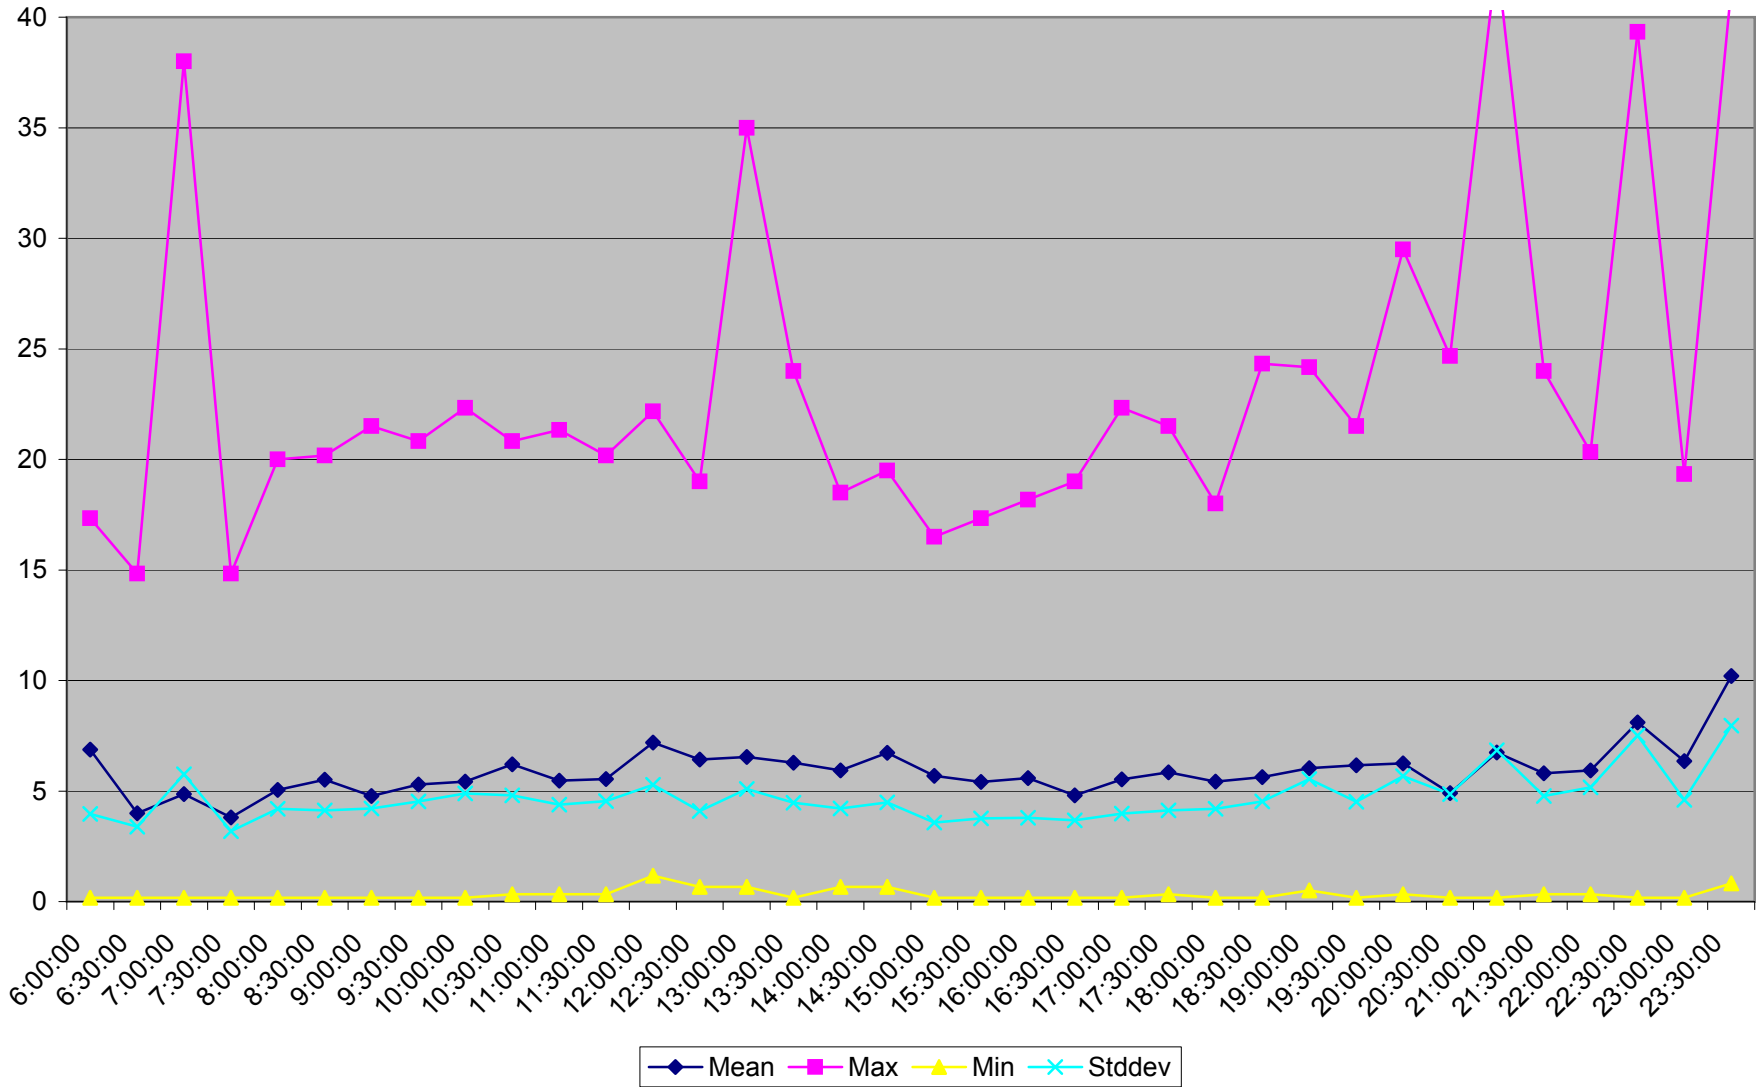

501 Queen Headways at Yonge St. Westbound May 2013 Weekdays

501 Queen Headways at Yonge St. Westbound July 2013 Weekdays

501 Queen Headways at Yonge St. Westbound August 2013 Weekdays

501 Queen Headways at Yonge St. Westbound September 2013 Weekdays

501 Queen Headways at Yonge St. Westbound October 2013 Weekdays

501 Queen Headways at Yonge St. Westbound May 2013 Saturdays

501 Queen Headways at Yonge St. Westbound July 2013 Saturdays

501 Queen Headways at Yonge St. Westbound August 2013 Saturdays

501 Queen Headways at Yonge St. Westbound September 2013 Saturdays

501 Queen Headways at Yonge St. Westbound October 2013 Saturdays

501 Queen Headways at Yonge St. Westbound May 2013 Sundays

501 Queen Headways at Yonge St. Westbound July 2013 Sundays