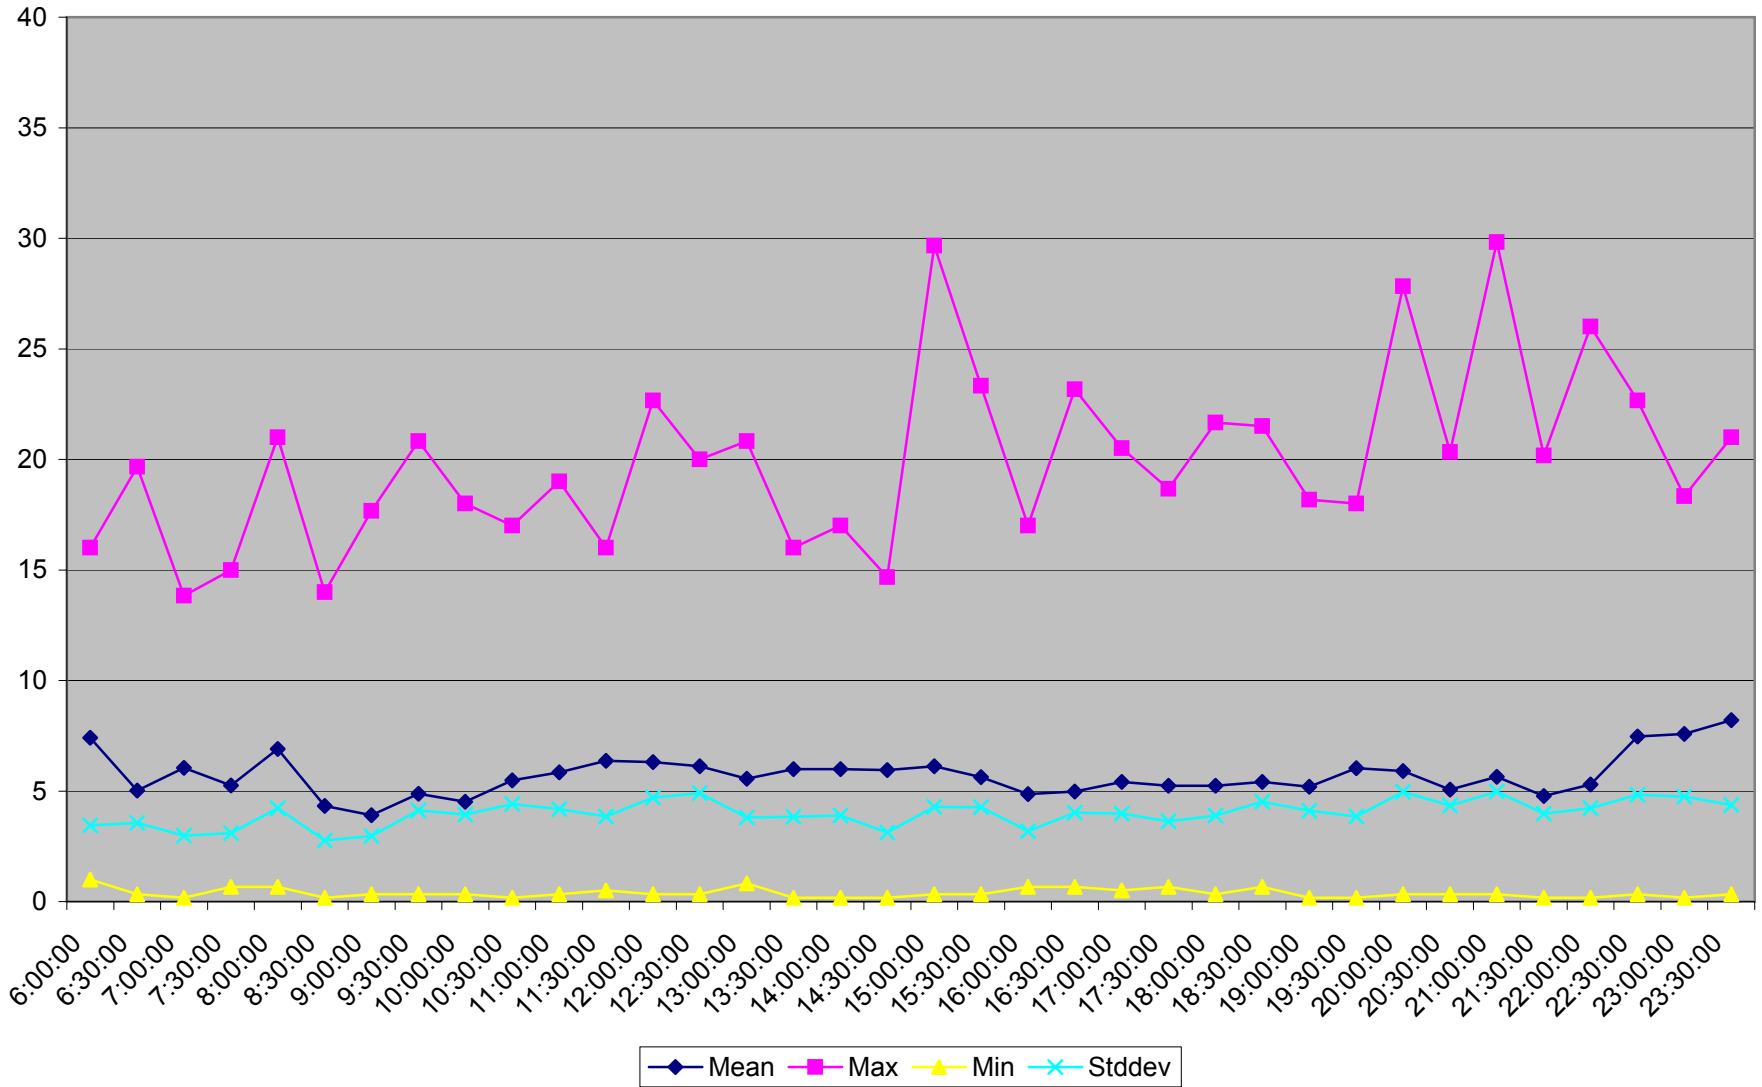

501 Queen Headways at Yonge St. Westbound May 2013 Weekdays

501 Queen Headways at Yonge St. Westbound July 2013 Weekdays

501 Queen Headways at Yonge St. Westbound August 2013 Weekdays

501 Queen Headways at Yonge St. Westbound September 2013 Weekdays

501 Queen Headways at Yonge St. Westbound October 2013 Weekdays

501 Queen Headways at Yonge St. Westbound May 2013 Saturdays

501 Queen Headways at Yonge St. Westbound July 2013 Saturdays

501 Queen Headways at Yonge St. Westbound August 2013 Saturdays

501 Queen Headways at Yonge St. Westbound September 2013 Saturdays

501 Queen Headways at Yonge St. Westbound October 2013 Saturdays

501 Queen Headways at Yonge St. Westbound May 2013 Sundays

501 Queen Headways at Yonge St. Westbound July 2013 Sundays