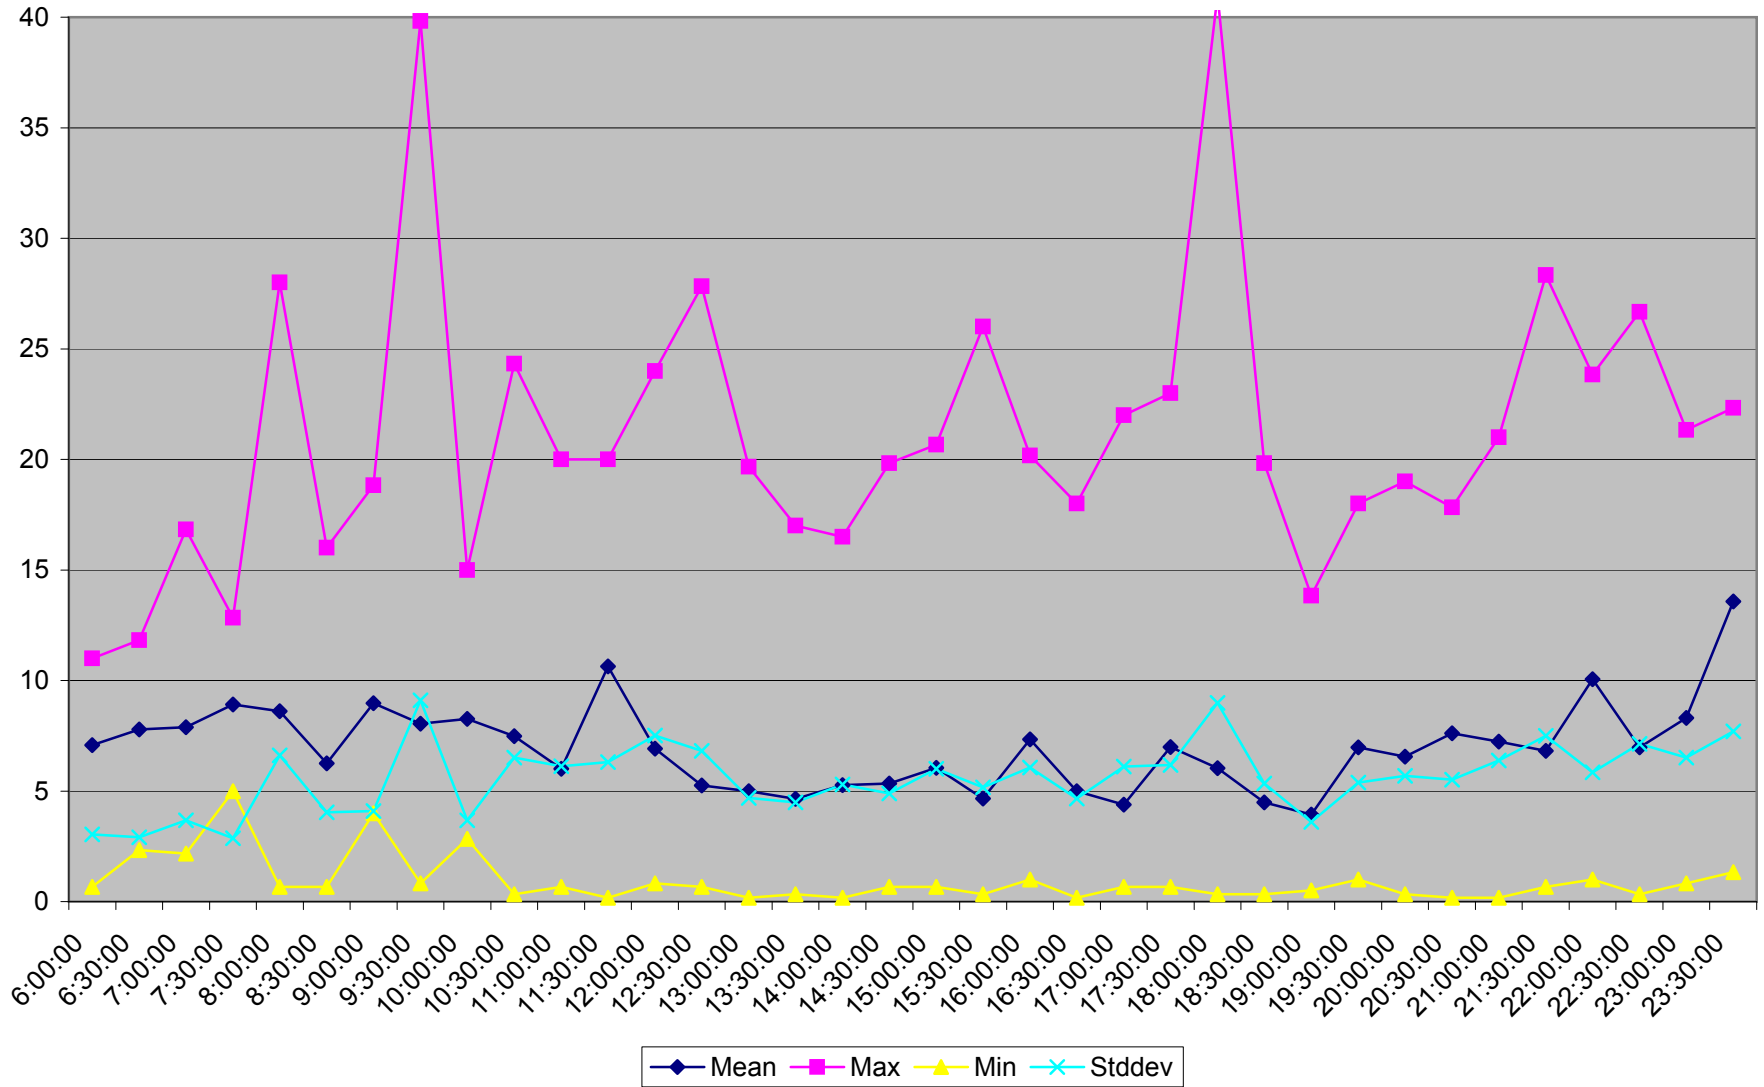

501 Queen Headways at Yonge St. Westbound May 2013 Weekdays

501 Queen Headways at Yonge St. Westbound July 2013 Weekdays

501 Queen Headways at Yonge St. Westbound August 2013 Weekdays

501 Queen Headways at Yonge St. Westbound September 2013 Weekdays

501 Queen Headways at Yonge St. Westbound October 2013 Weekdays

501 Queen Headways at Yonge St. Westbound May 2013 Saturdays

501 Queen Headways at Yonge St. Westbound July 2013 Saturdays

501 Queen Headways at Yonge St. Westbound August 2013 Saturdays

501 Queen Headways at Yonge St. Westbound September 2013 Saturdays

501 Queen Headways at Yonge St. Westbound October 2013 Saturdays

501 Queen Headways at Yonge St. Westbound May 2013 Sundays

501 Queen Headways at Yonge St. Westbound July 2013 Sundays