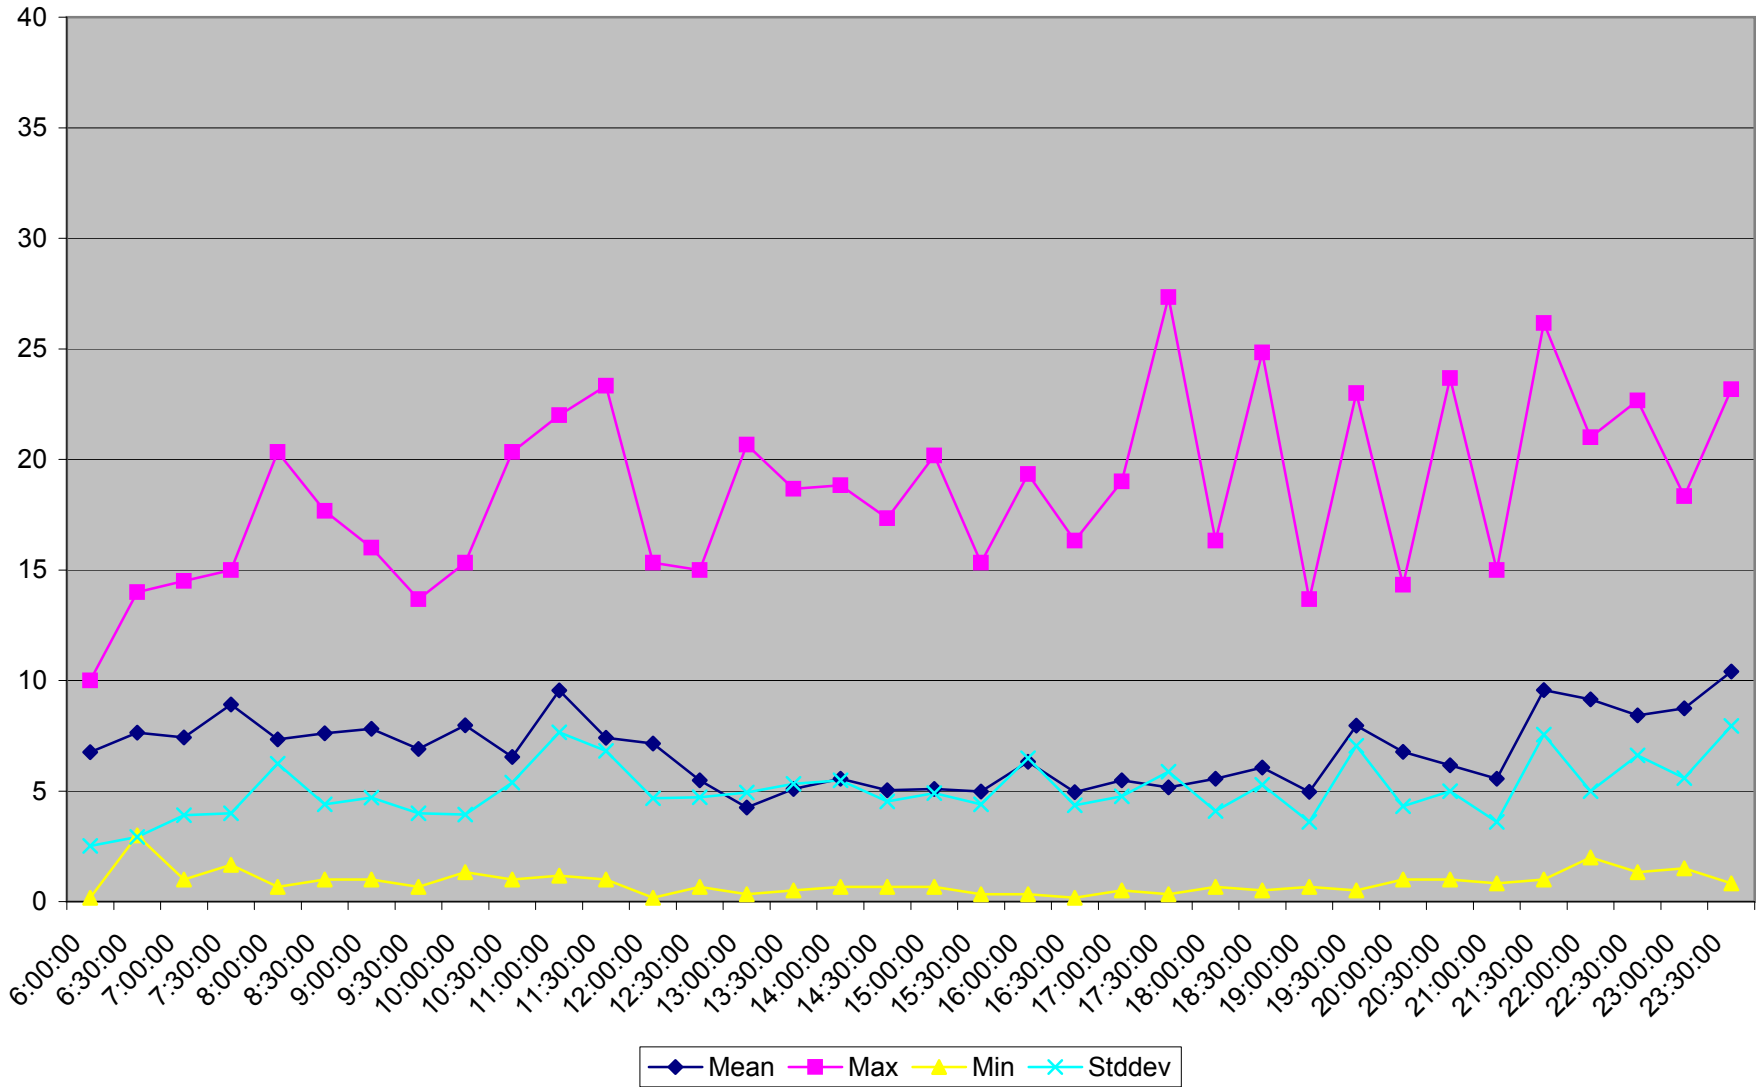

501 Queen Headways at Yonge St. Westbound May 2013 Weekdays

501 Queen Headways at Yonge St. Westbound July 2013 Weekdays

501 Queen Headways at Yonge St. Westbound August 2013 Weekdays

501 Queen Headways at Yonge St. Westbound September 2013 Weekdays

501 Queen Headways at Yonge St. Westbound October 2013 Weekdays

501 Queen Headways at Yonge St. Westbound May 2013 Saturdays

501 Queen Headways at Yonge St. Westbound July 2013 Saturdays

501 Queen Headways at Yonge St. Westbound August 2013 Saturdays

501 Queen Headways at Yonge St. Westbound September 2013 Saturdays

501 Queen Headways at Yonge St. Westbound October 2013 Saturdays

501 Queen Headways at Yonge St. Westbound May 2013 Sundays

501 Queen Headways at Yonge St. Westbound July 2013 Sundays