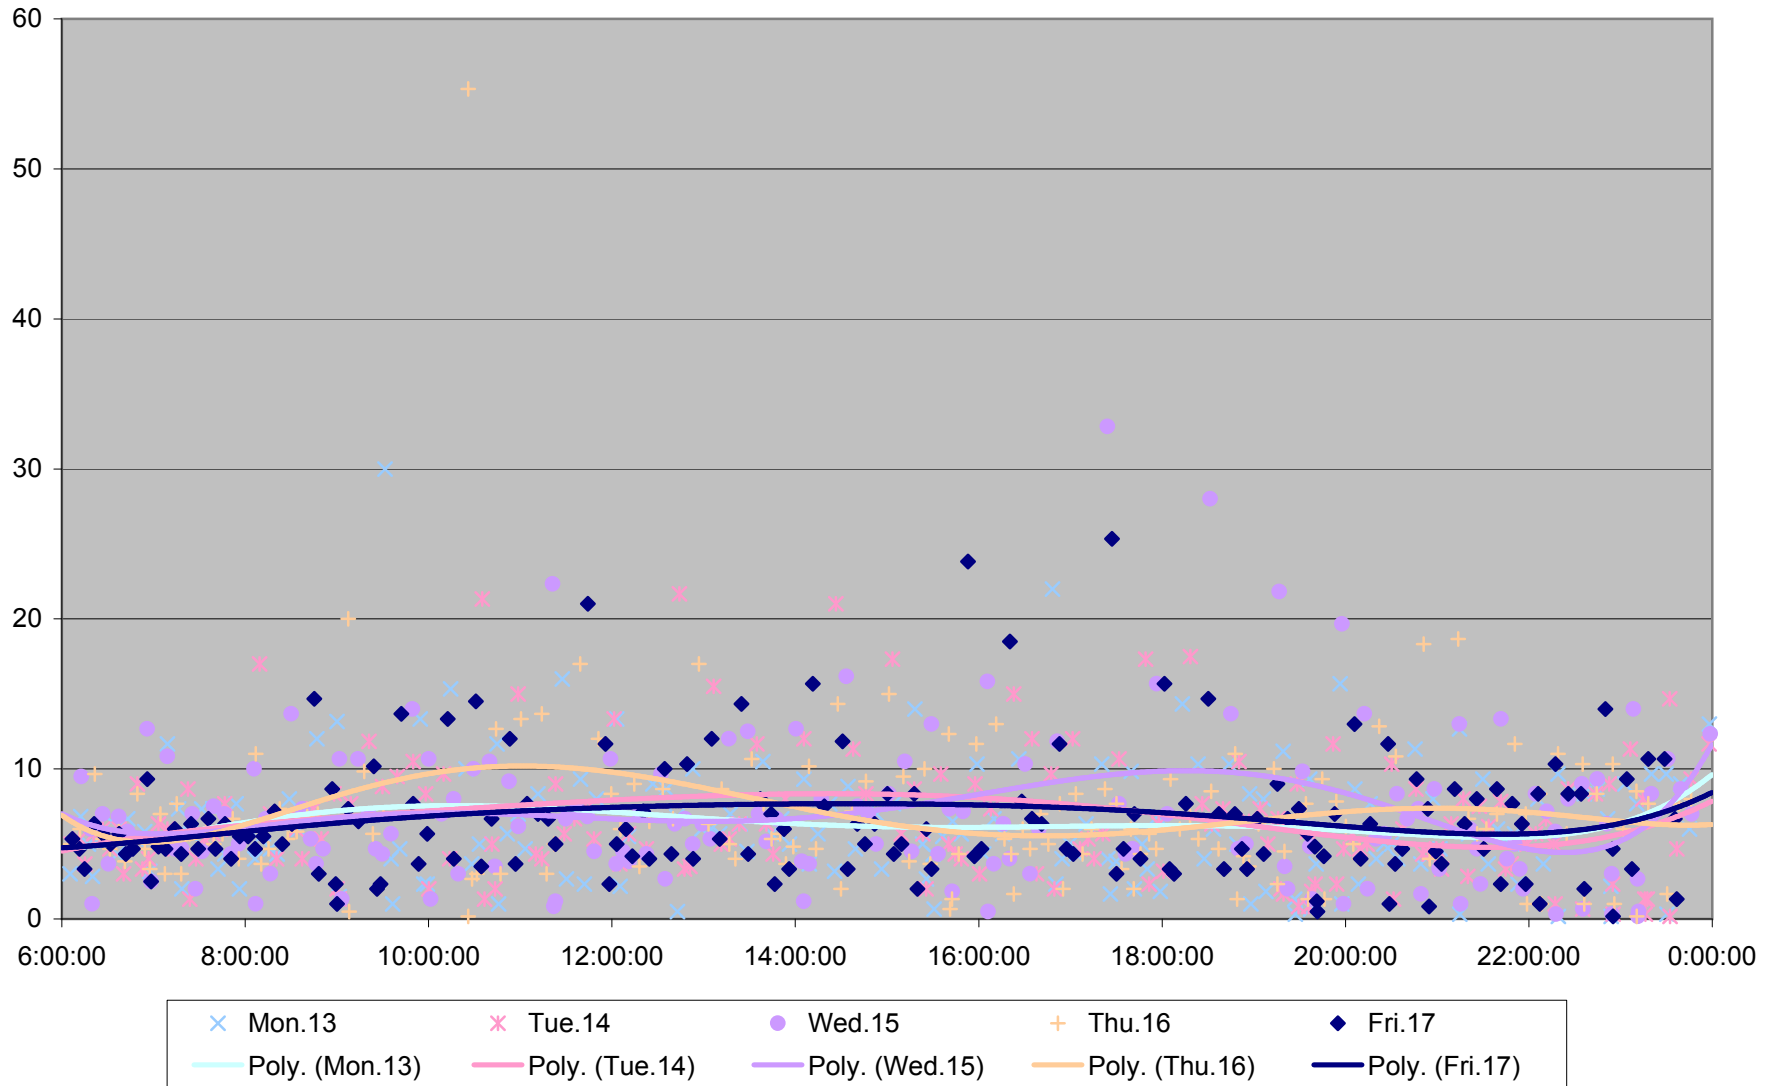

501 Queen Headways at Woodbine Ave. Westbound May 2013

501 Queen Headways at Woodbine Ave. Westbound May 2013

501 Queen Headways at Woodbine Ave. Westbound May 2013

501 Queen Headways at Woodbine Ave. Westbound May 2013