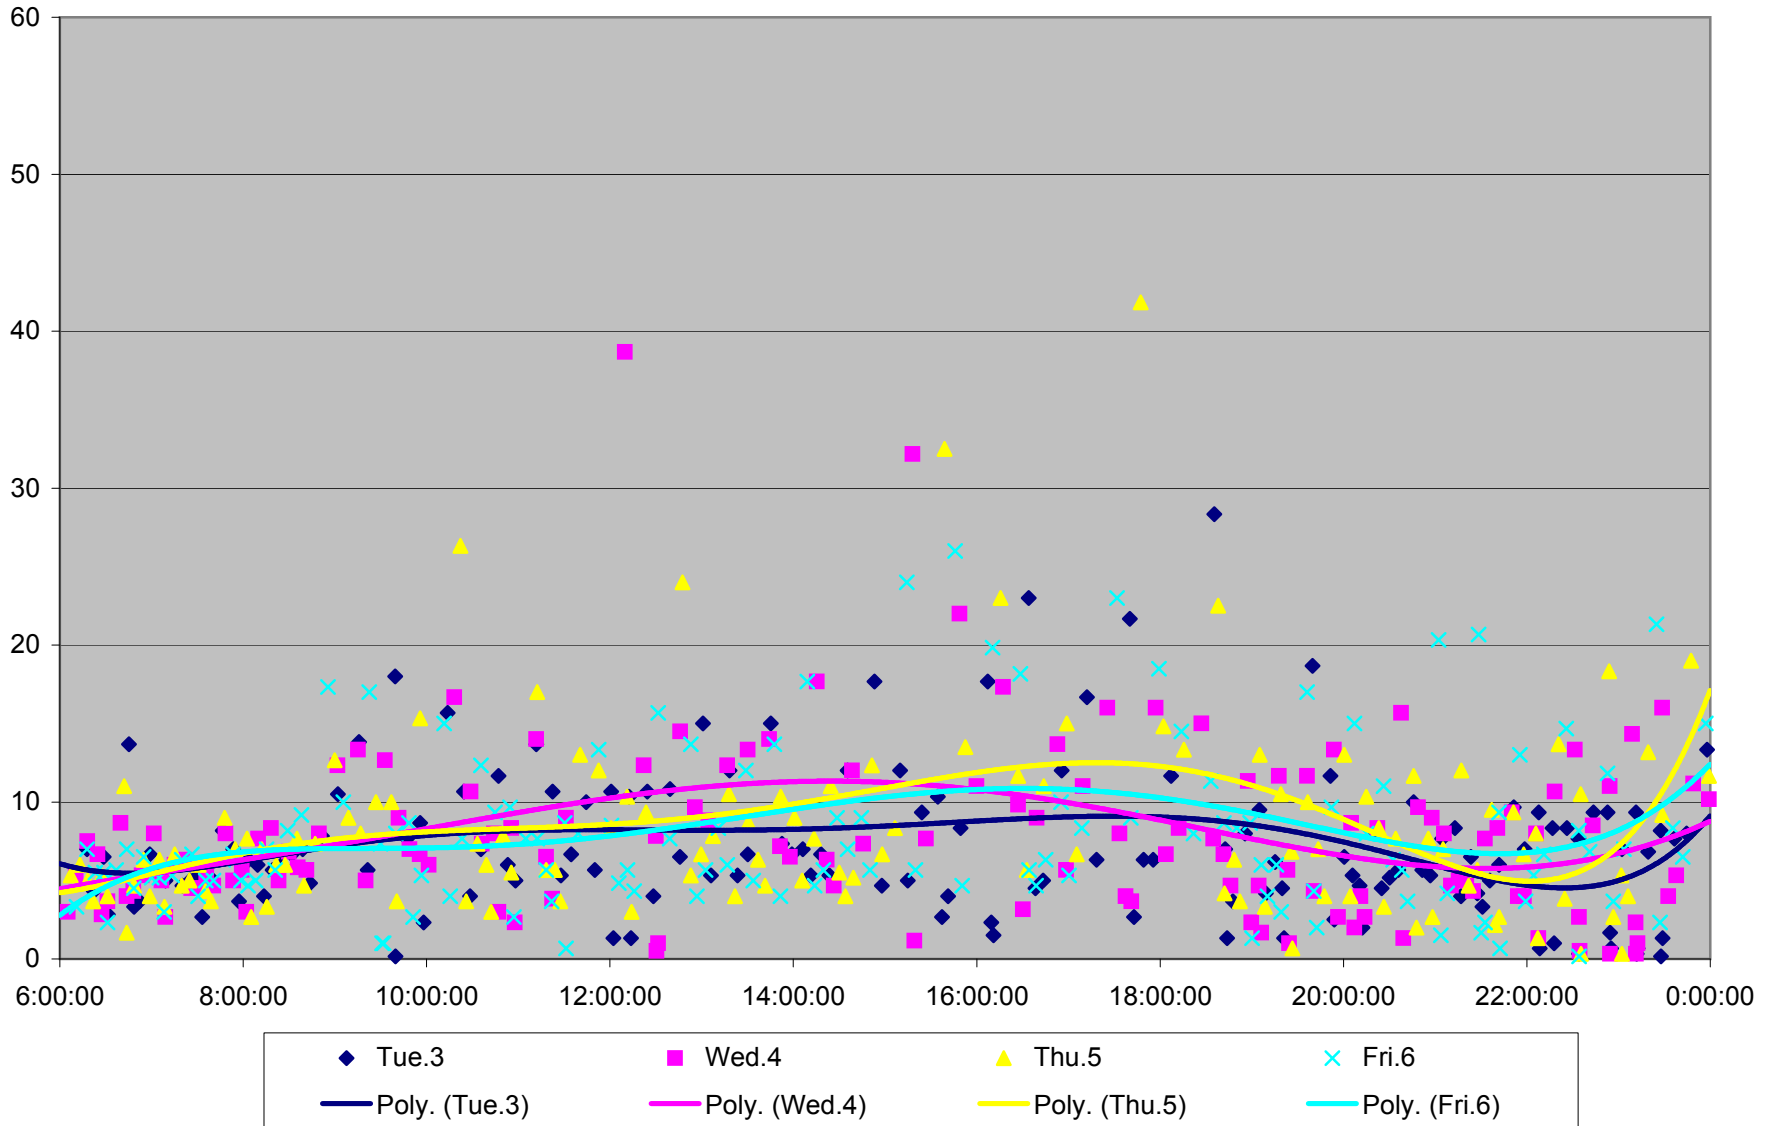

501 Queen Headways at Woodbine Ave. Westbound September 2013