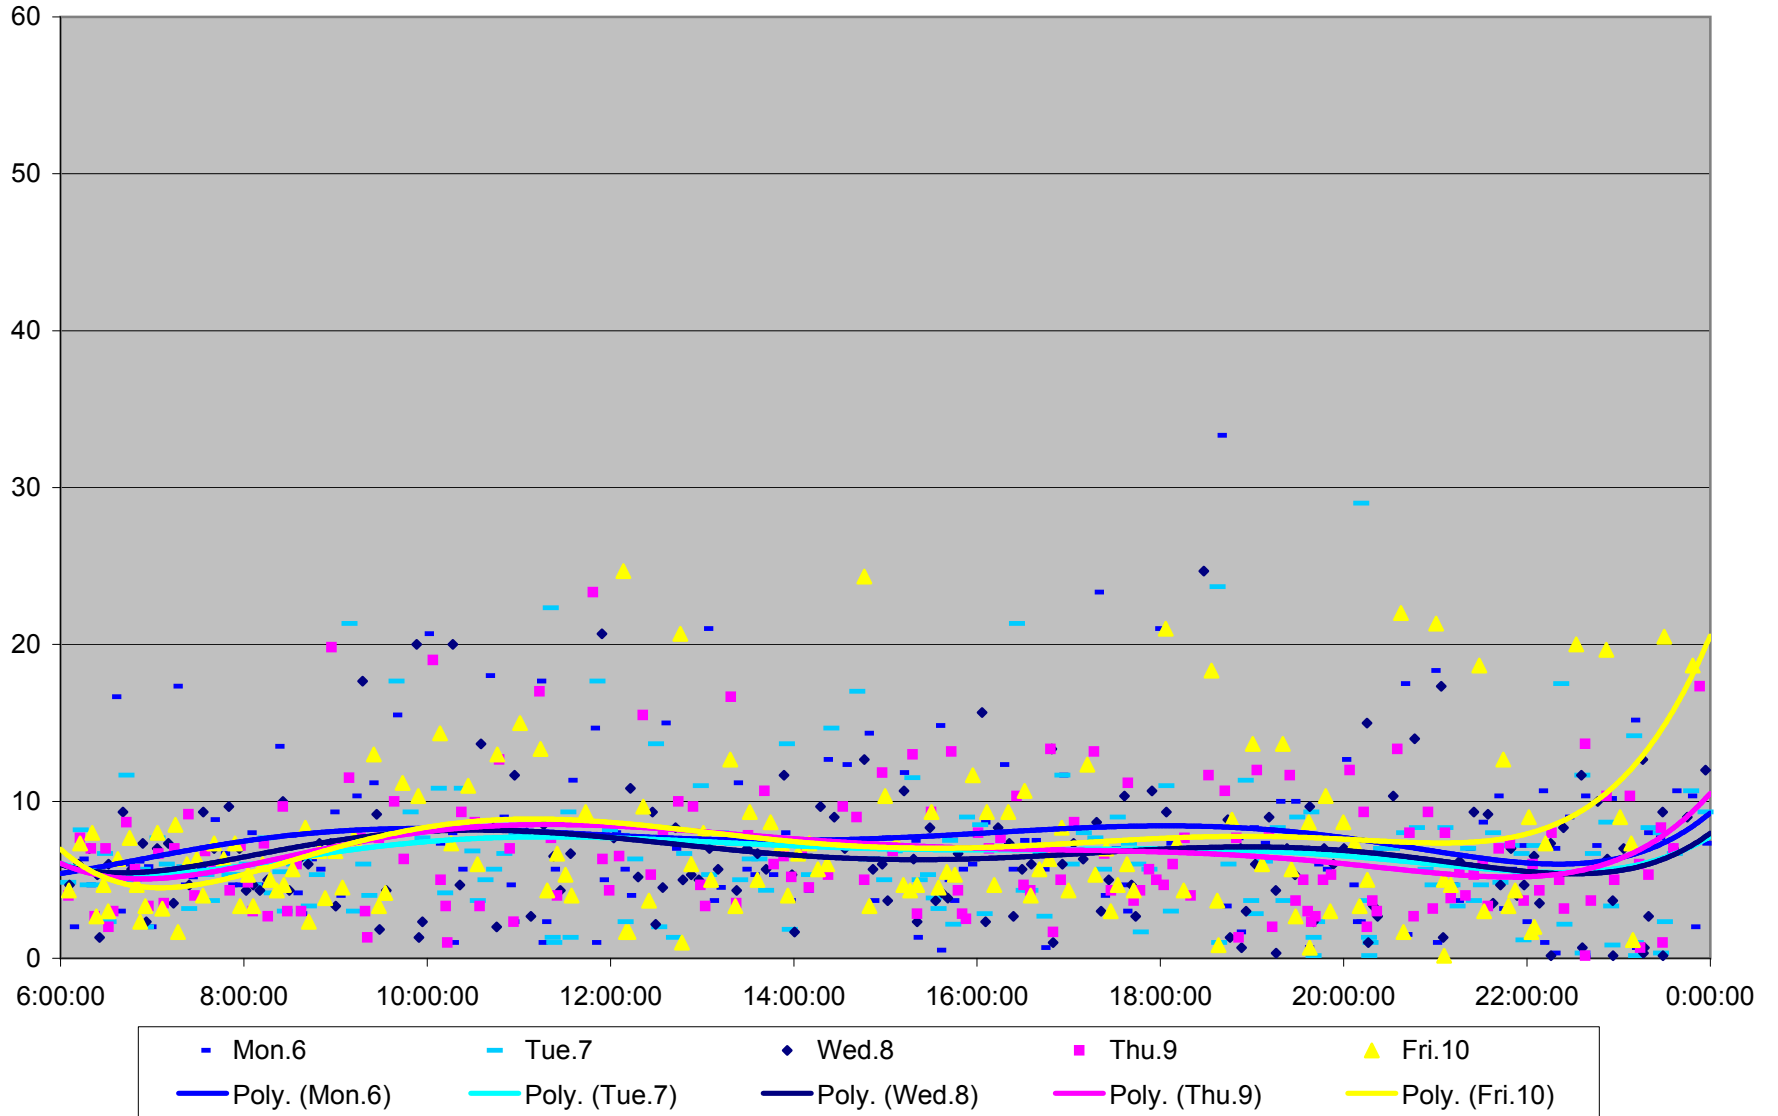

501 Queen Headways at Woodbine Ave. Westbound May 2013

501 Queen Headways at Woodbine Ave. Westbound May 2013

501 Queen Headways at Woodbine Ave. Westbound May 2013

501 Queen Headways at Woodbine Ave. Westbound May 2013