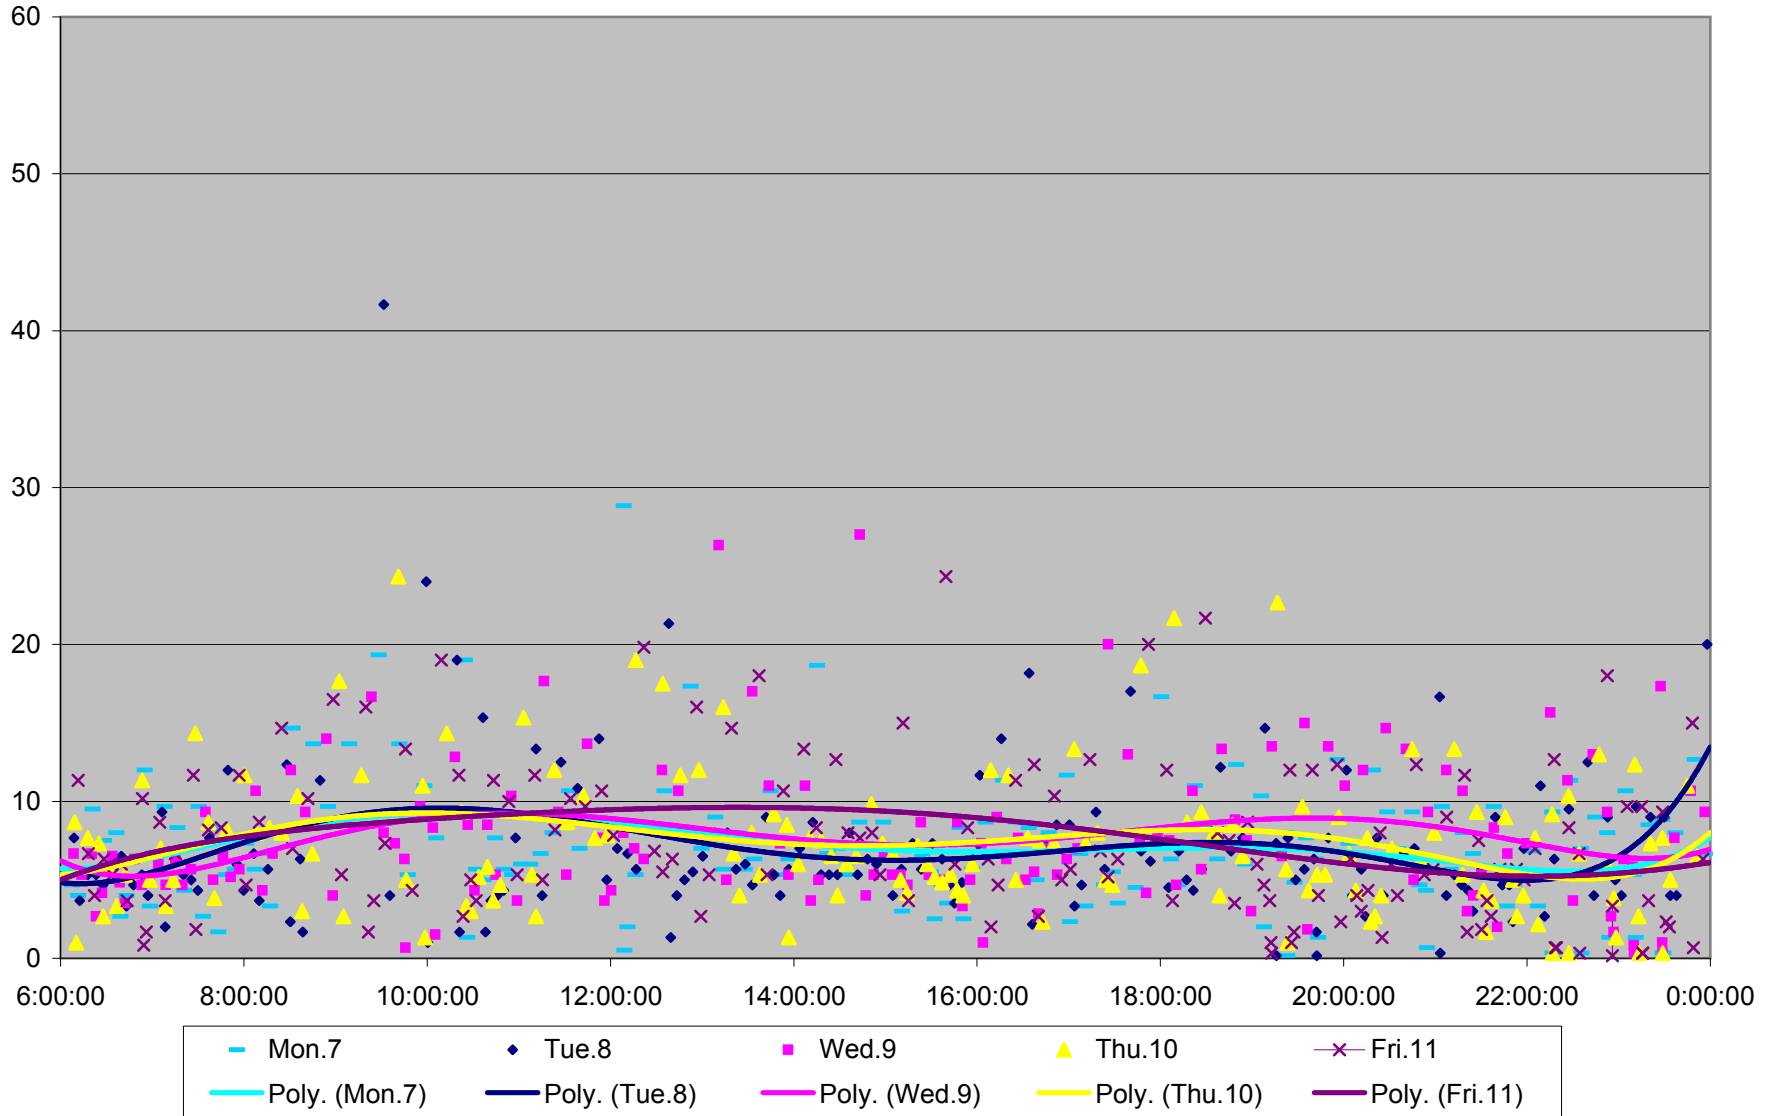

501 Queen Headways at Woodbine Ave. Westbound October 2013