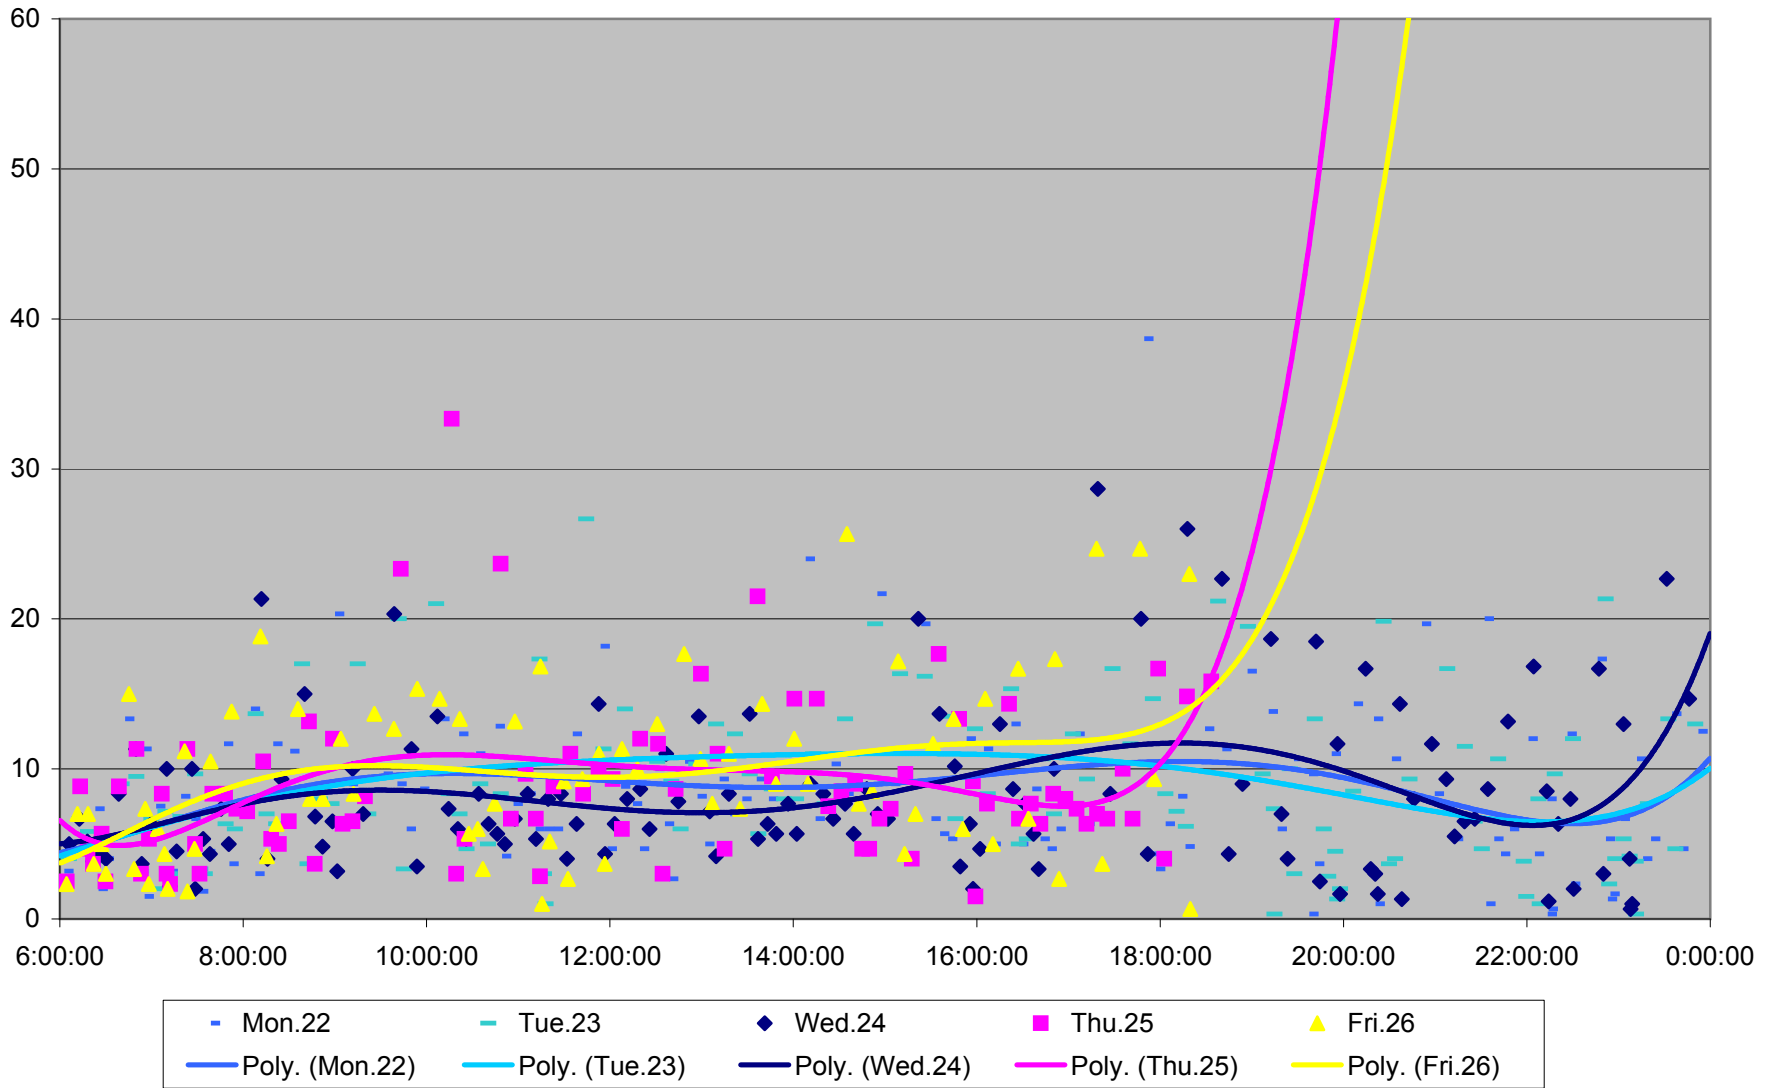

501 Queen Headways at Woodbine Ave. Westbound May 2013

501 Queen Headways at Woodbine Ave. Westbound July 2013

501 Queen Headways at Woodbine Ave. Westbound July 2013

501 Queen Headways at Woodbine Ave. Westbound July 2013