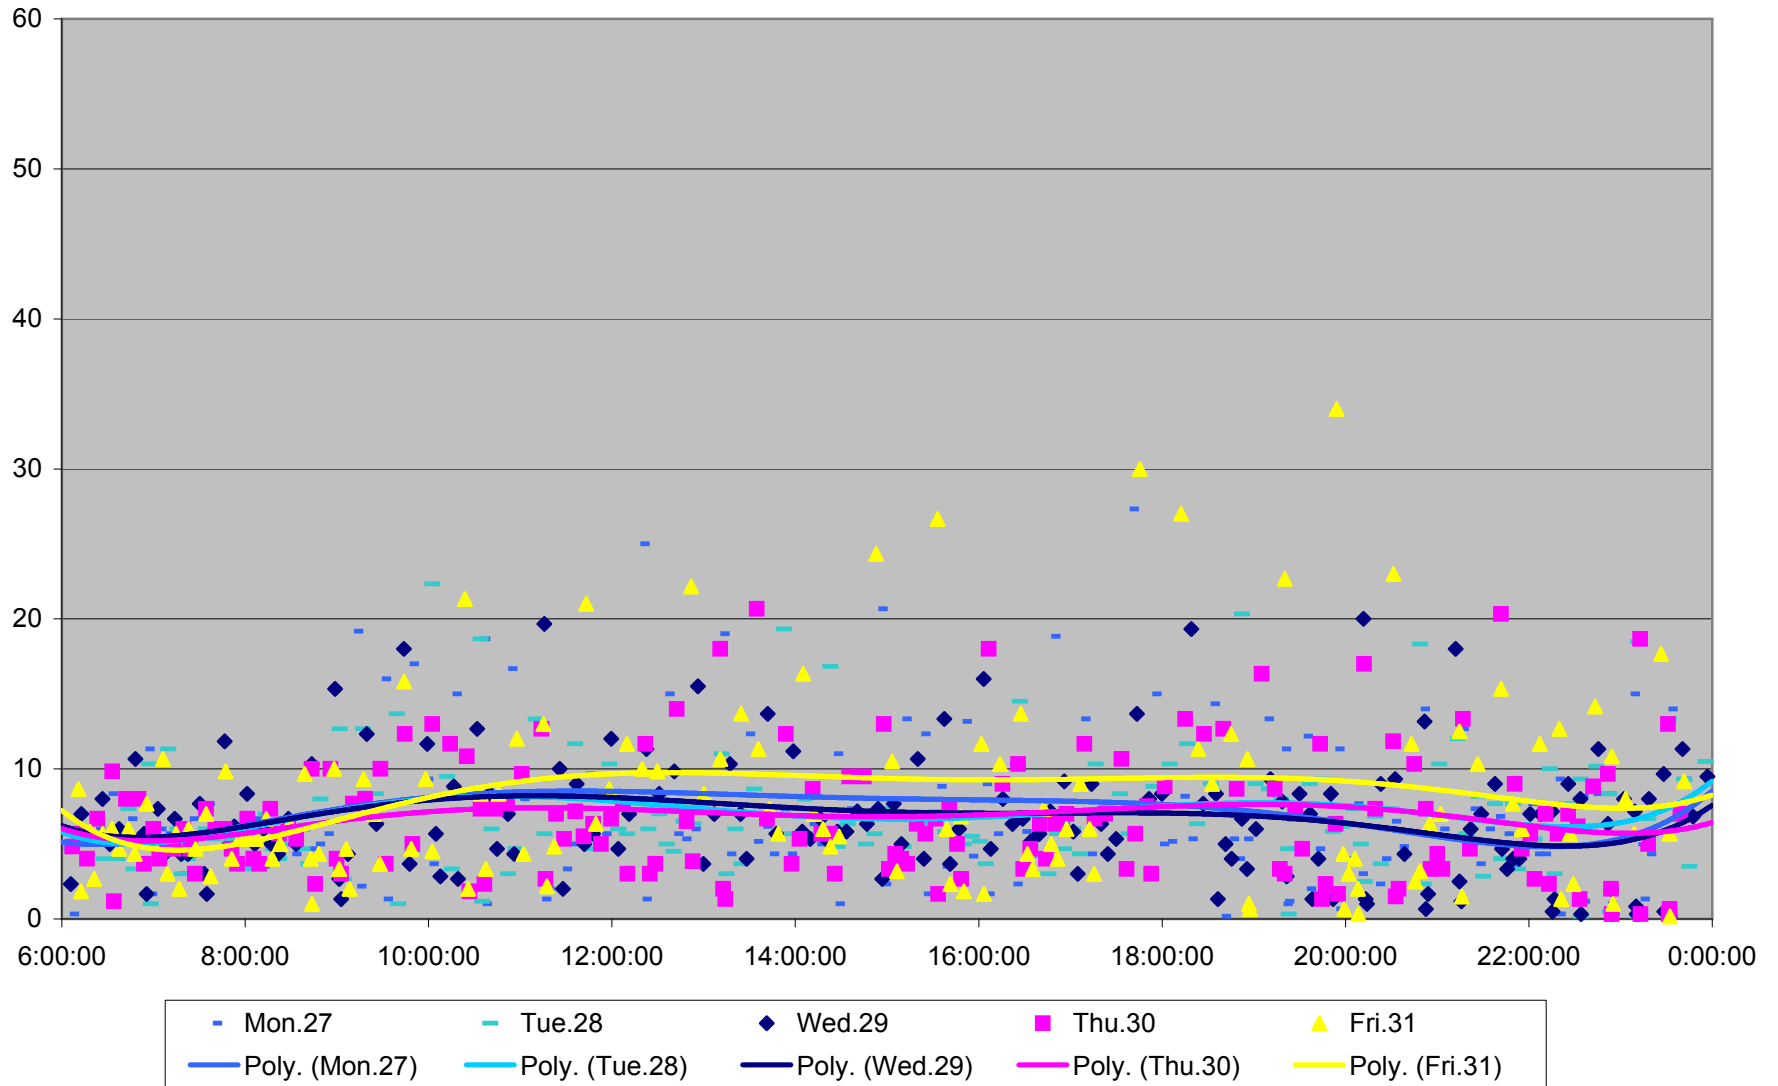

501 Queen Headways at Woodbine Ave. Westbound May 2013