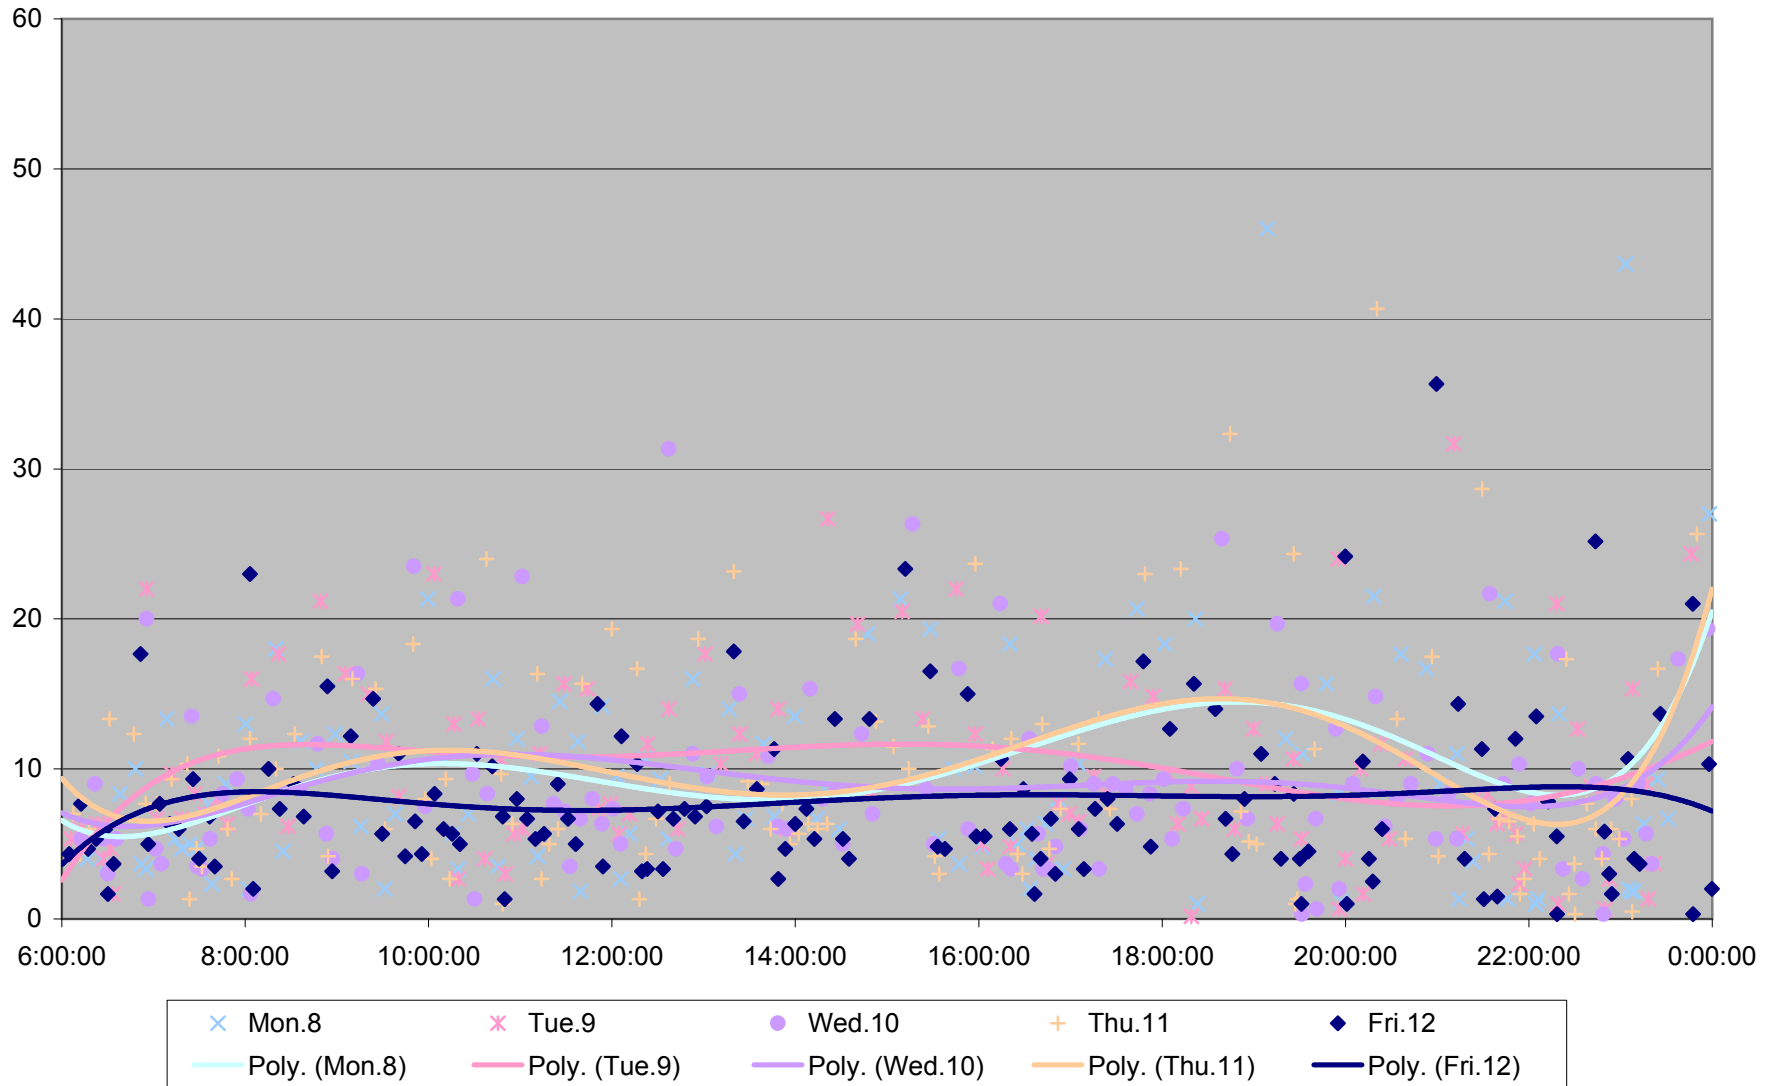

501 Queen Headways at Woodbine Ave. Westbound July 2013