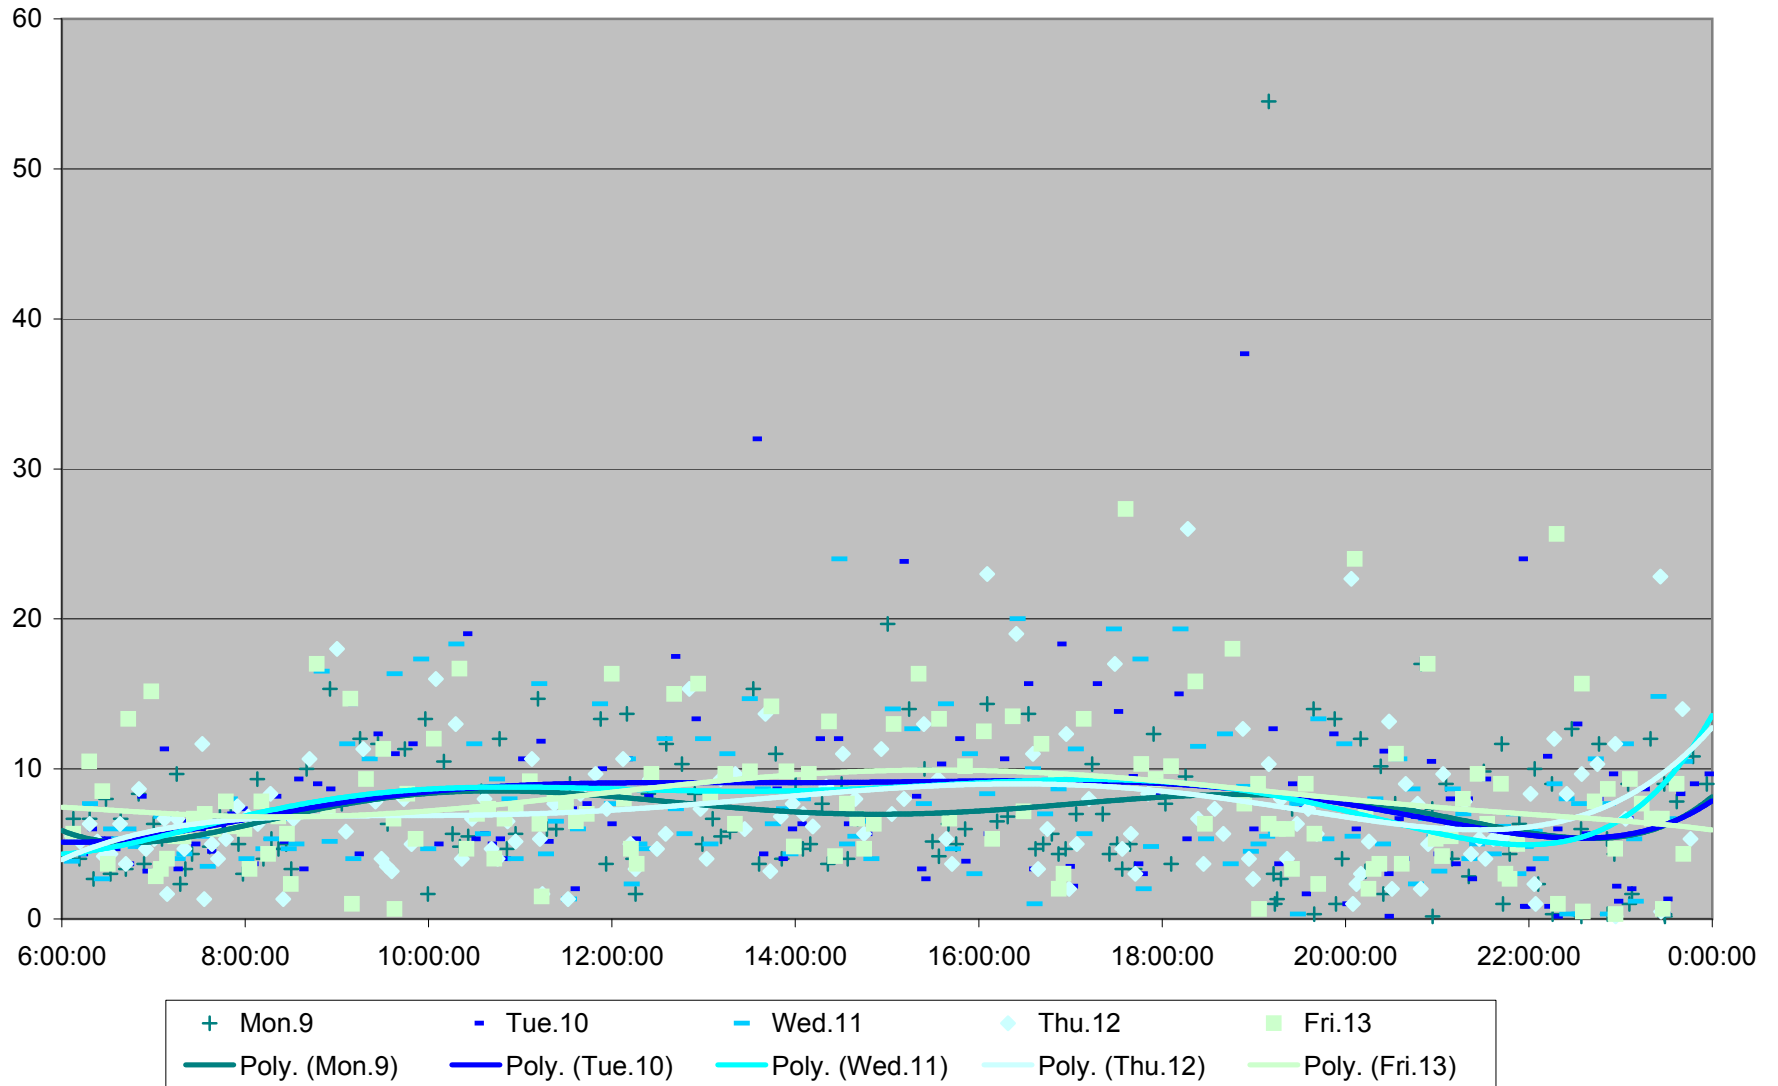

501 Queen Headways at Woodbine Ave. Westbound September 2013