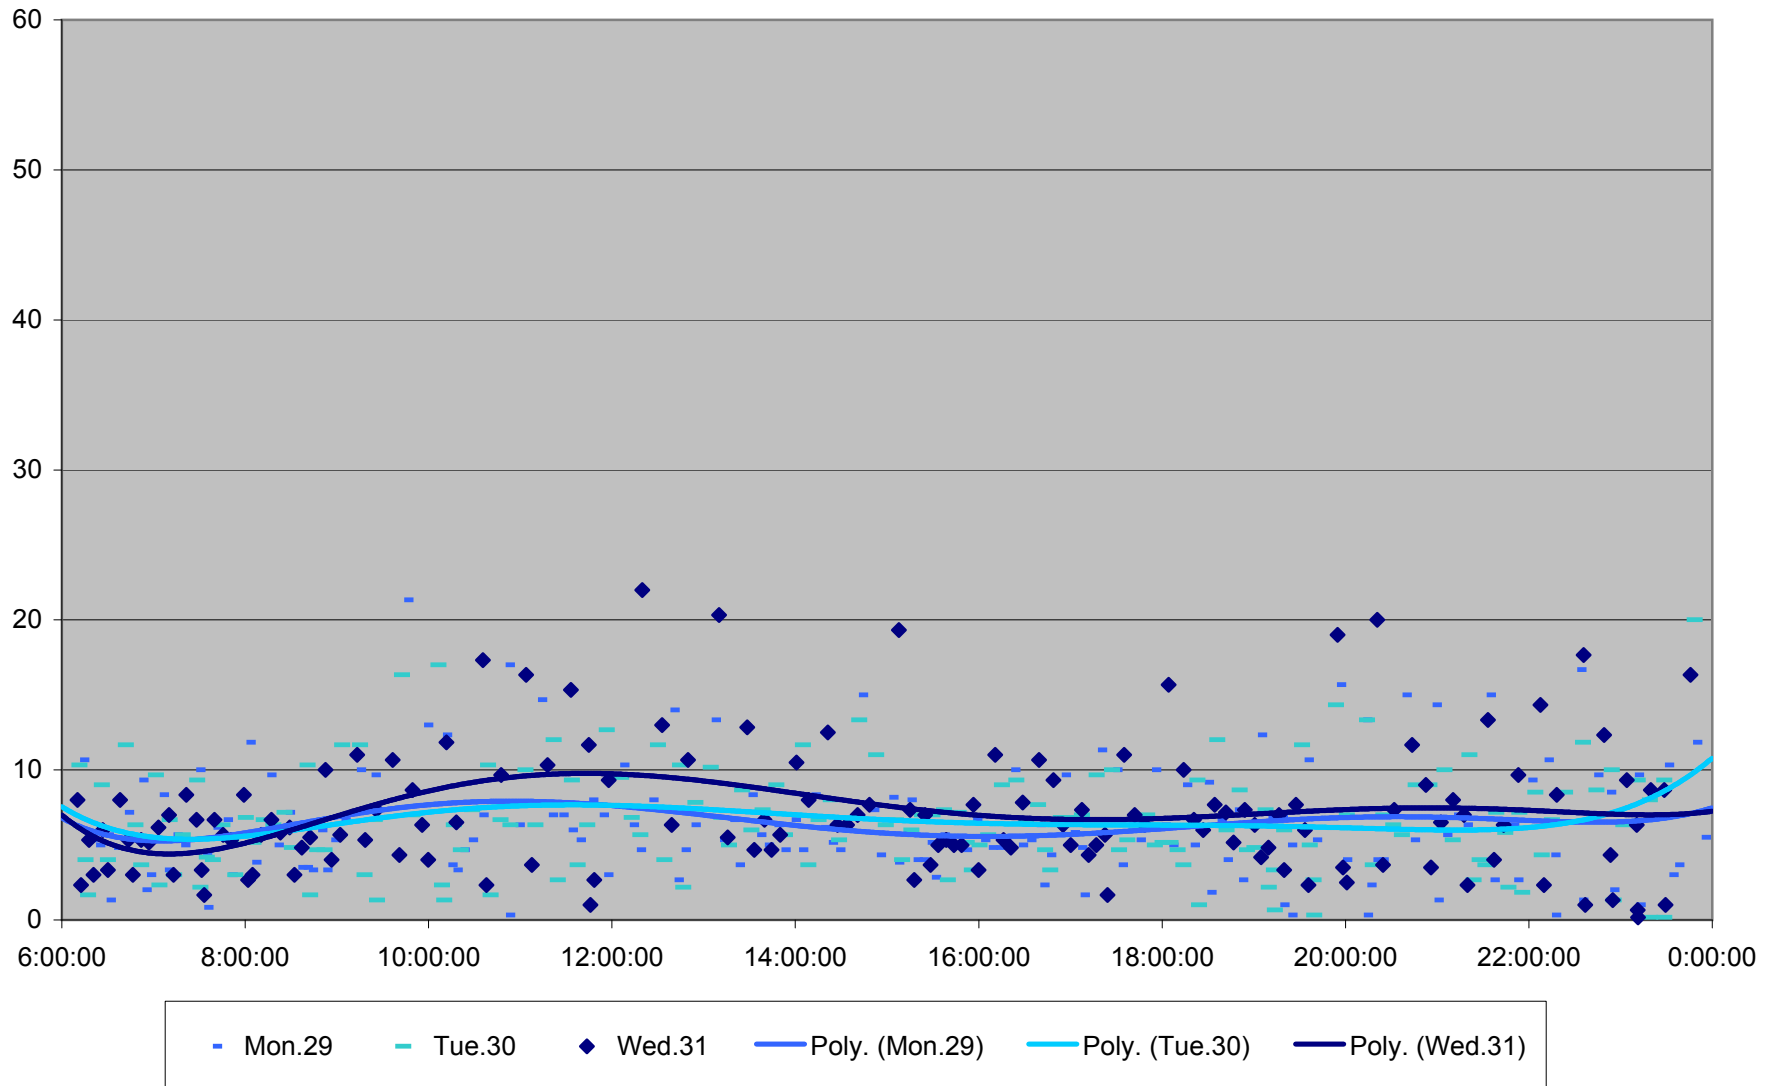

501 Queen Headways at Woodbine Ave. Westbound July 2013