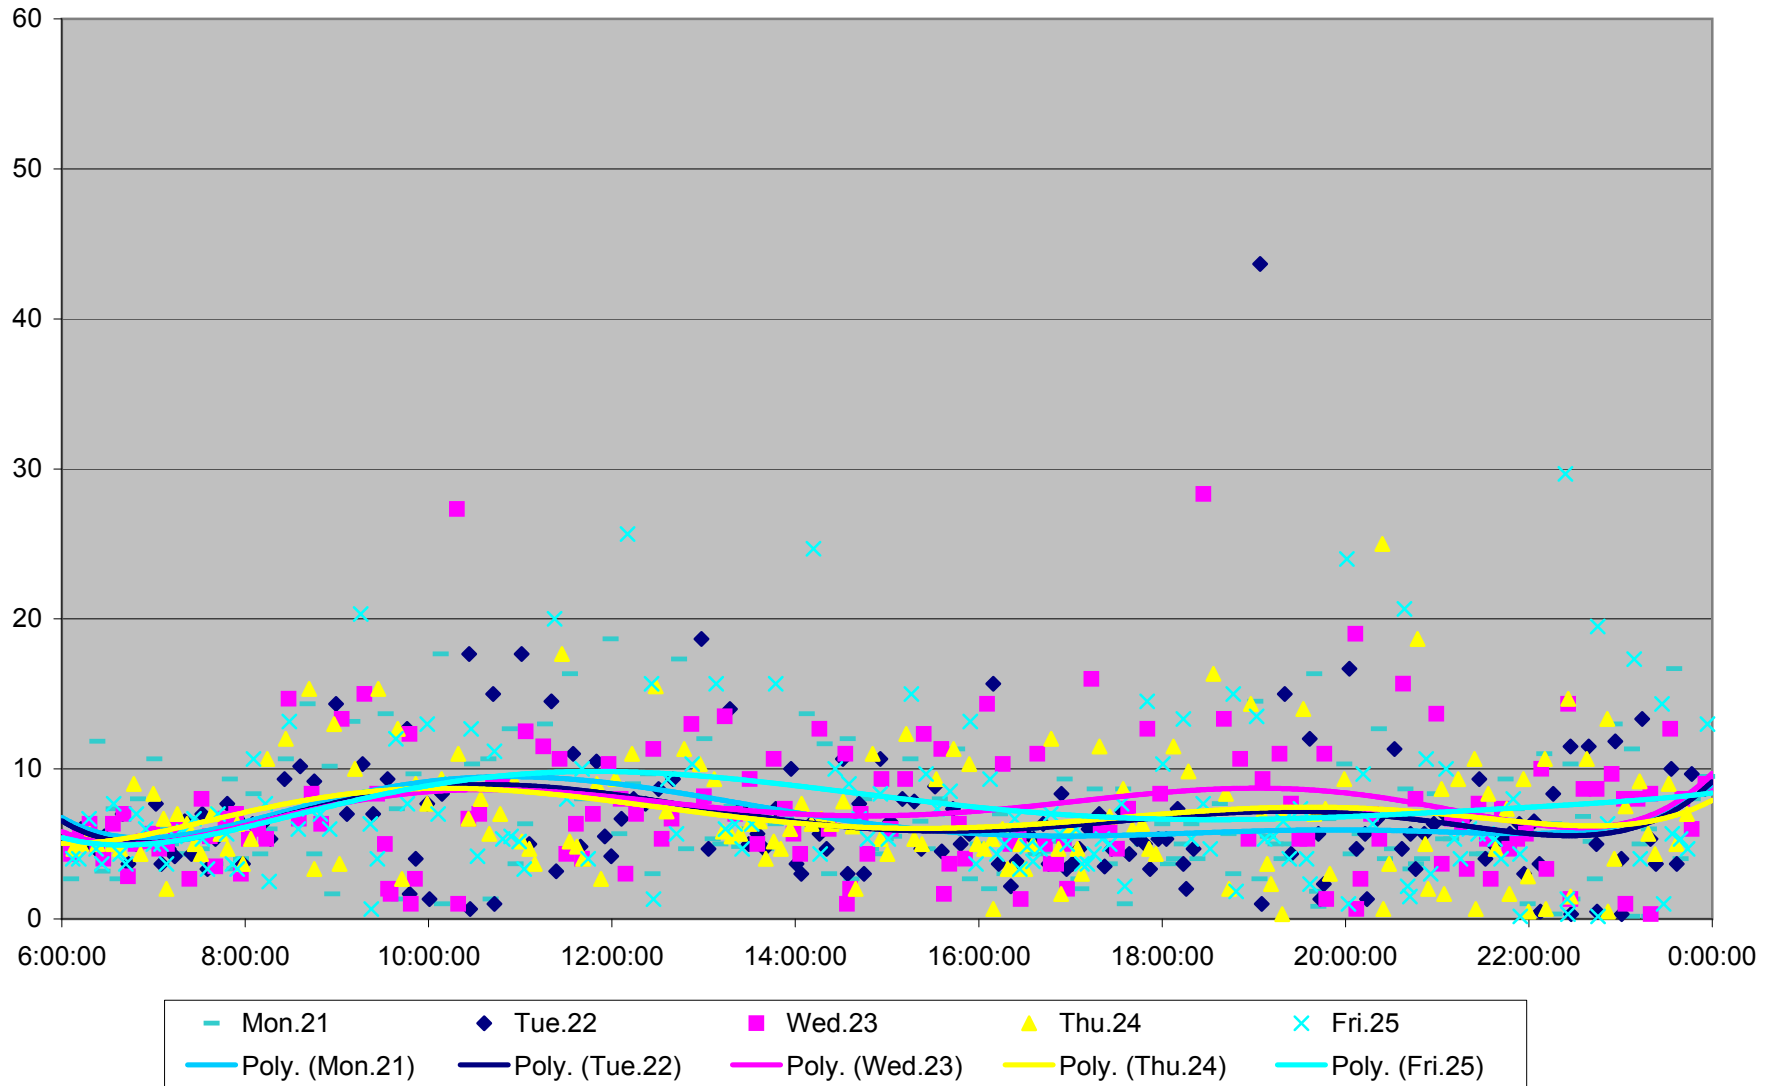

501 Queen Headways at Woodbine Ave. Westbound October 2013