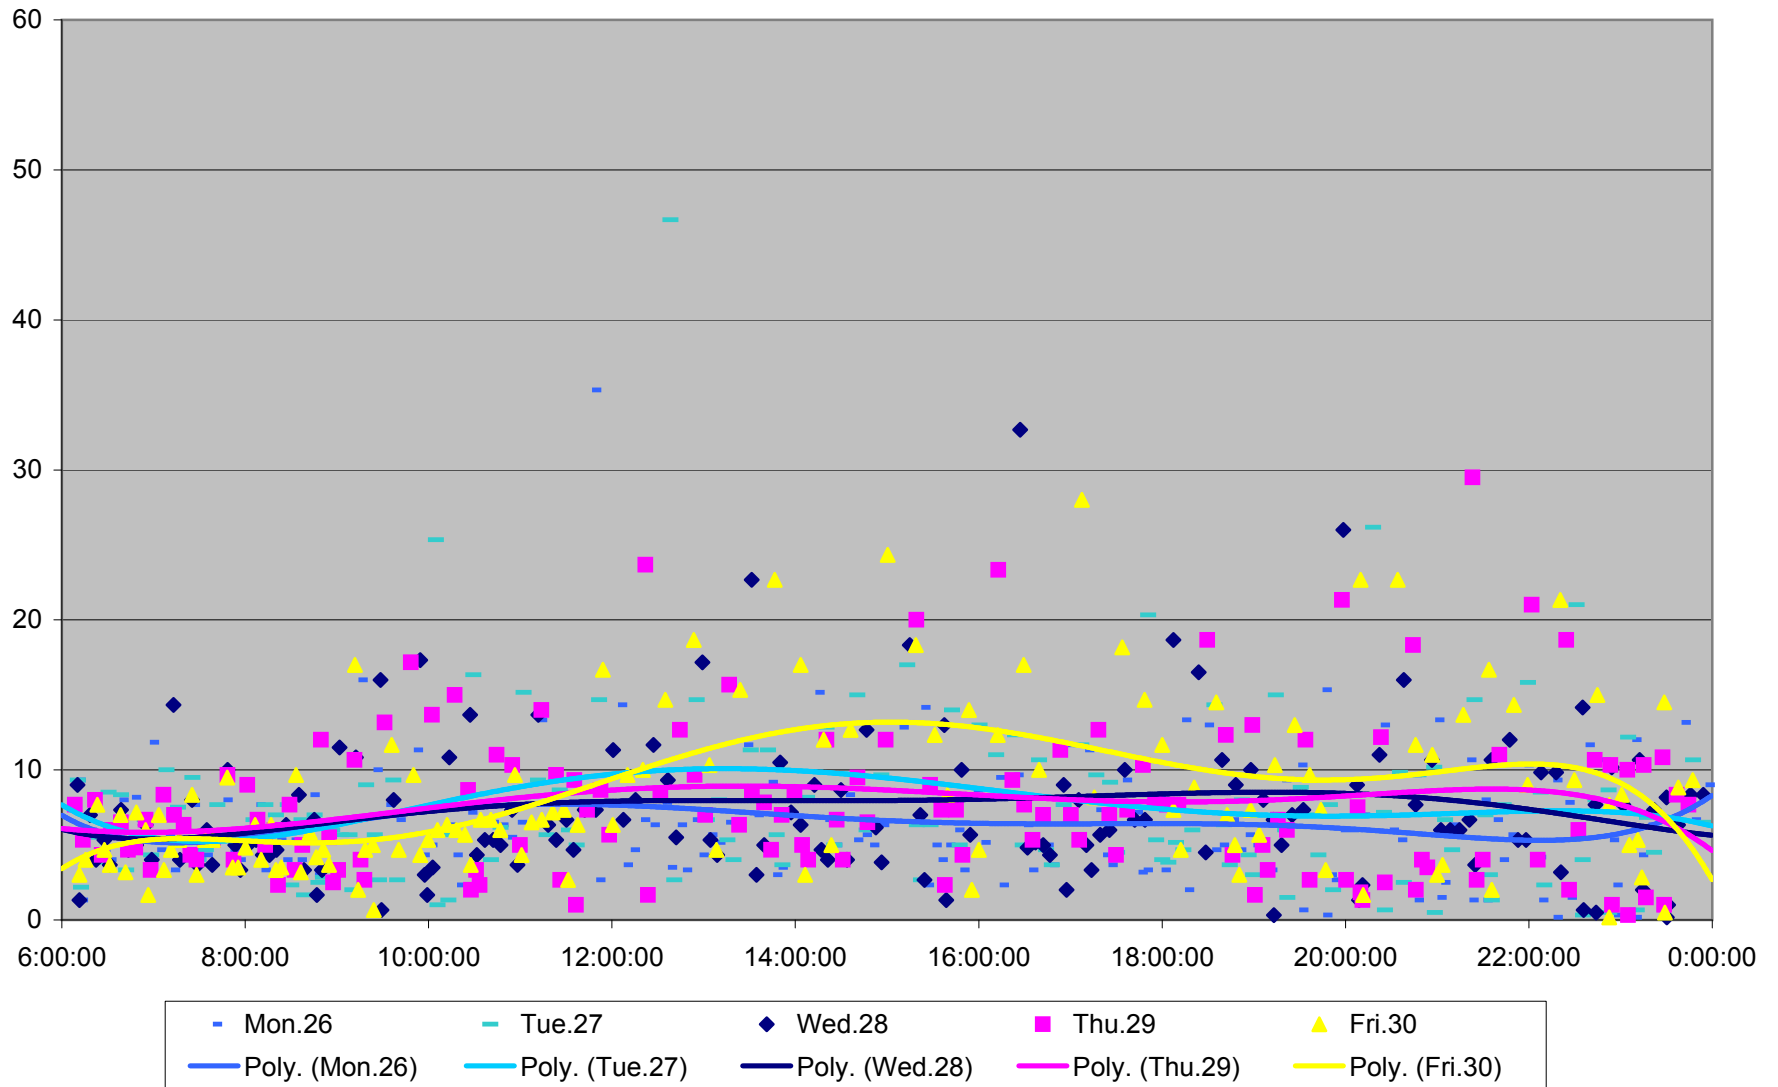

501 Queen Headways at Woodbine Ave. Westbound August 2013