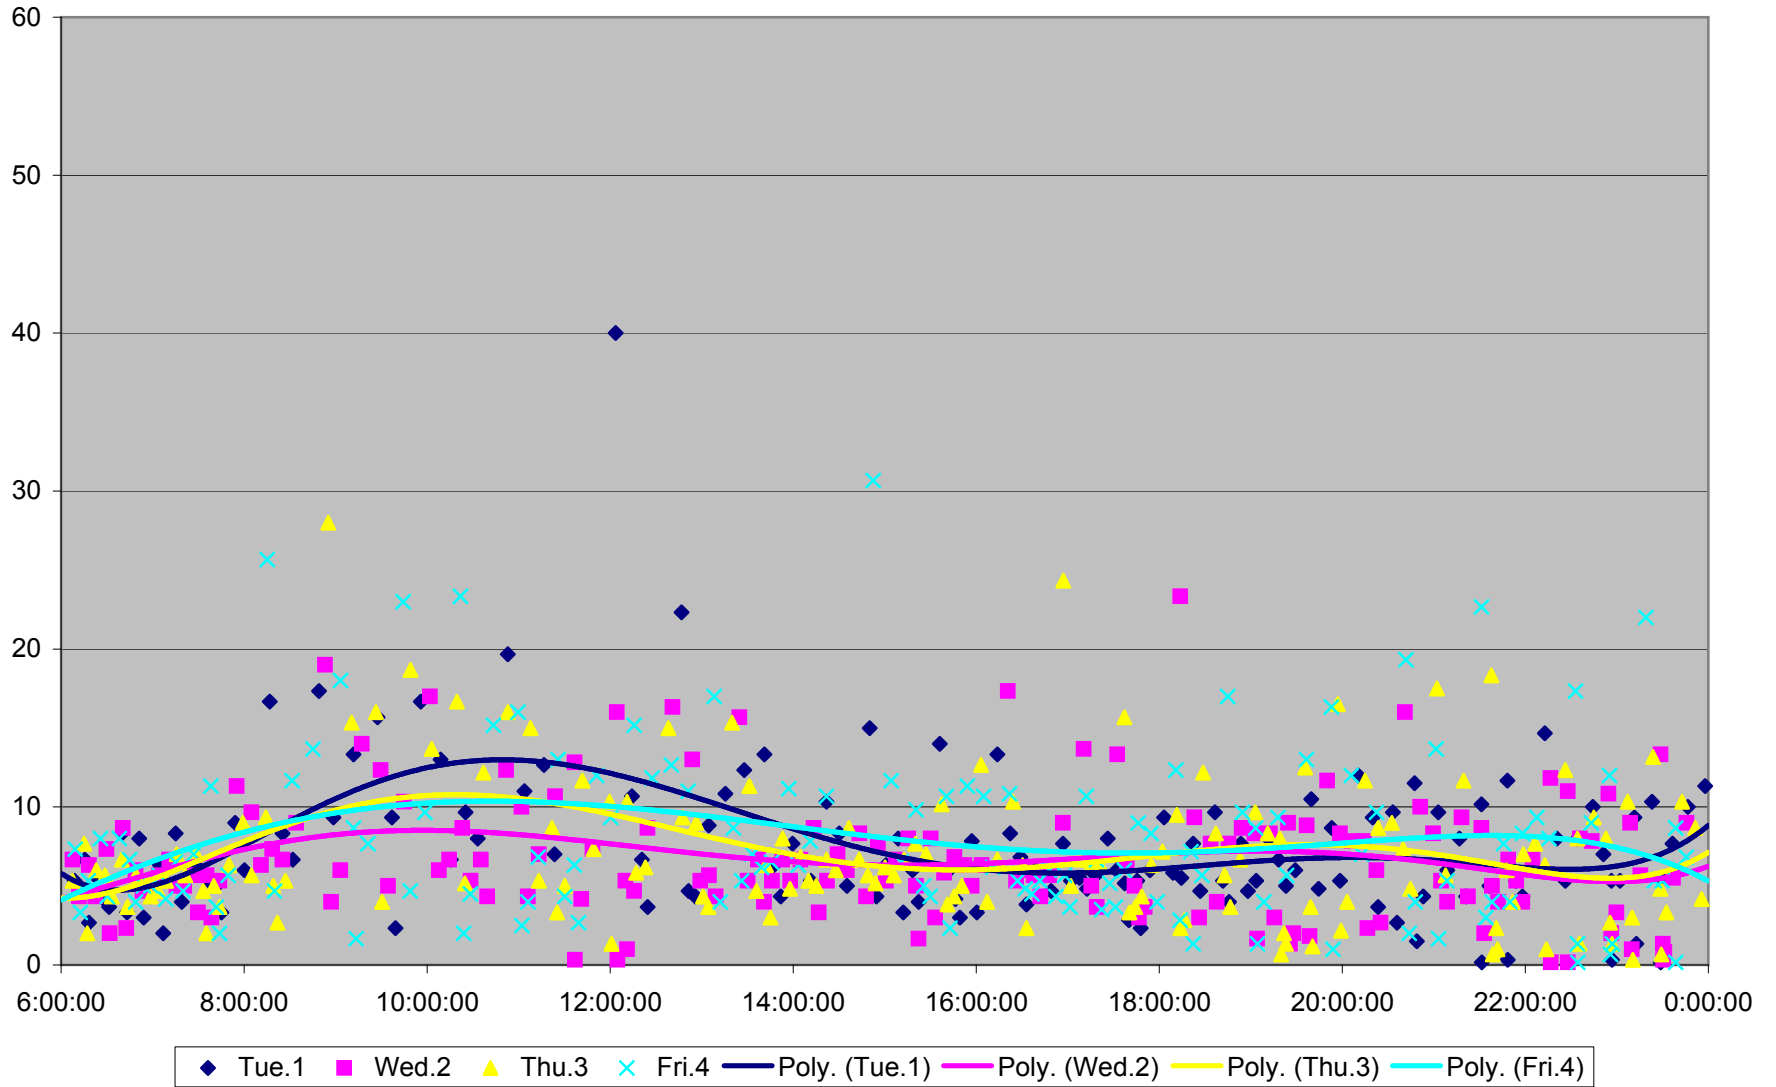

501 Queen Headways at Woodbine Ave. Westbound October 2013