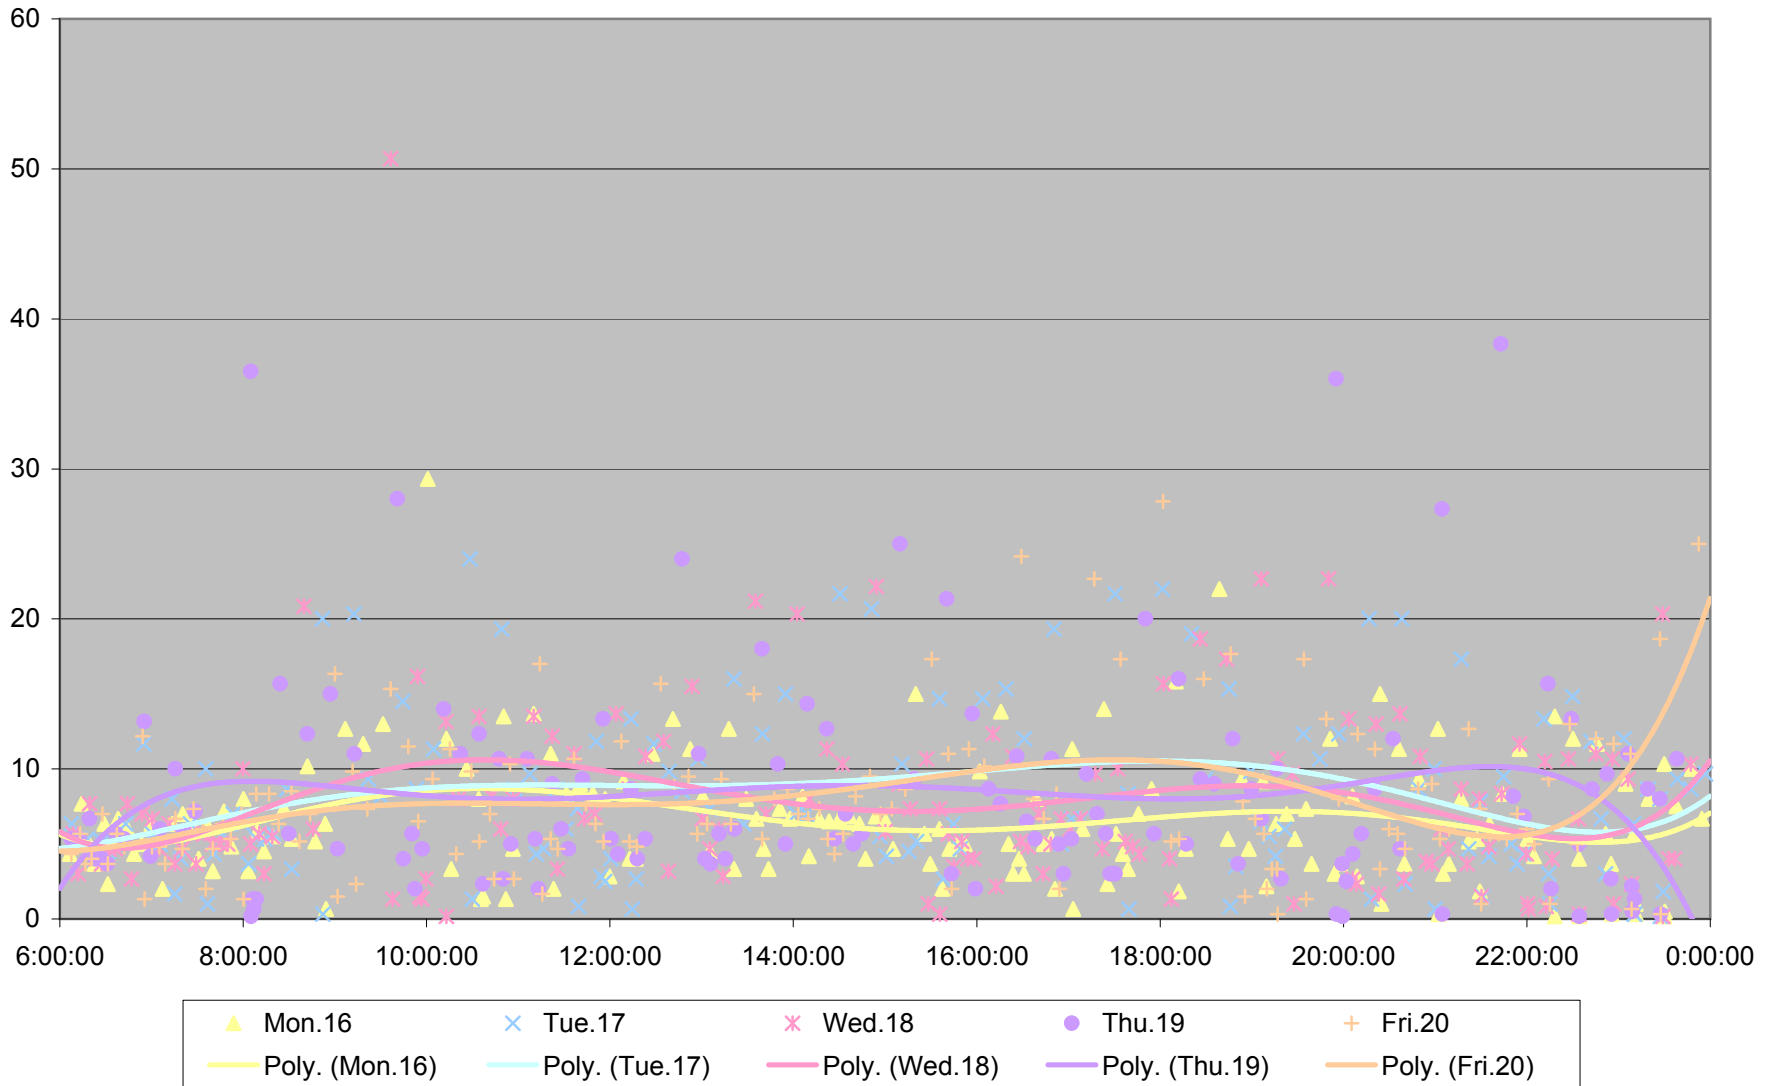

501 Queen Headways at Woodbine Ave. Westbound August 2013

501 Queen Headways at Woodbine Ave. Westbound September 2013

501 Queen Headways at Woodbine Ave. Westbound September 2013

501 Queen Headways at Woodbine Ave. Westbound September 2013