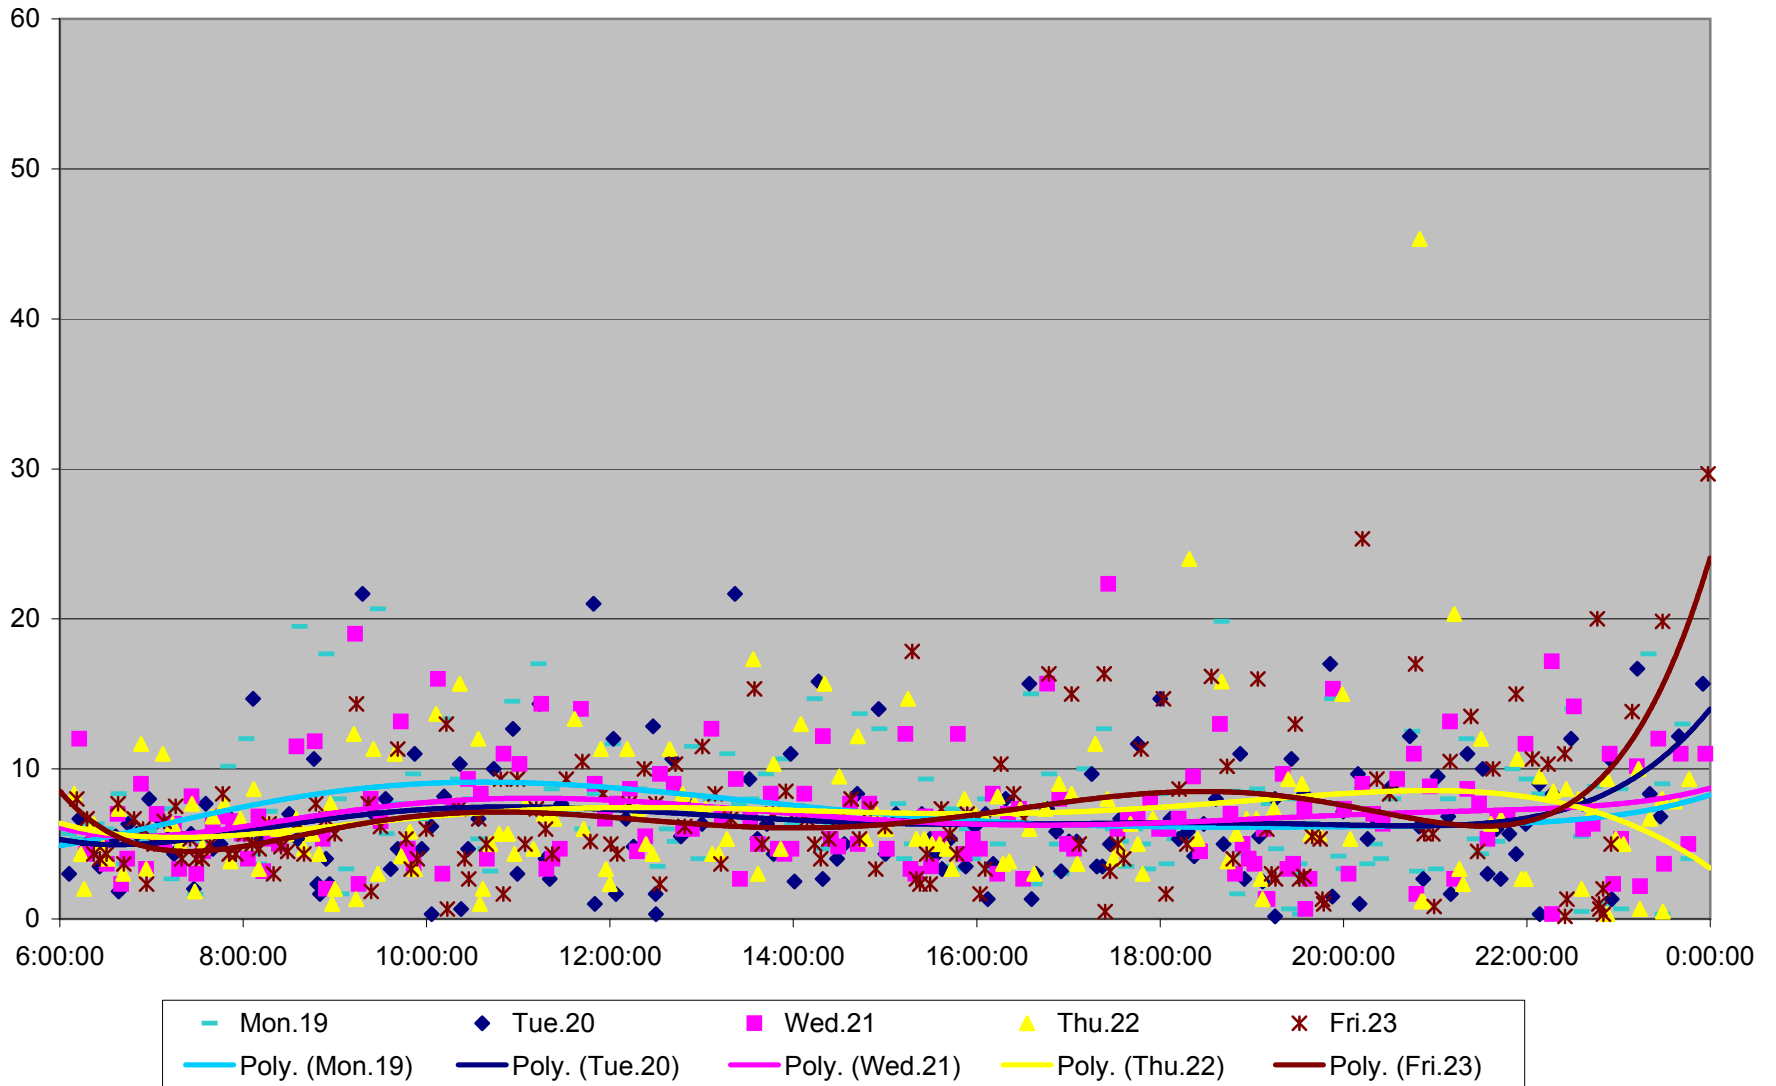

501 Queen Headways at Woodbine Ave. Westbound July 2013

501 Queen Headways at Woodbine Ave. Westbound August 2013

501 Queen Headways at Woodbine Ave. Westbound August 2013

501 Queen Headways at Woodbine Ave. Westbound August 2013