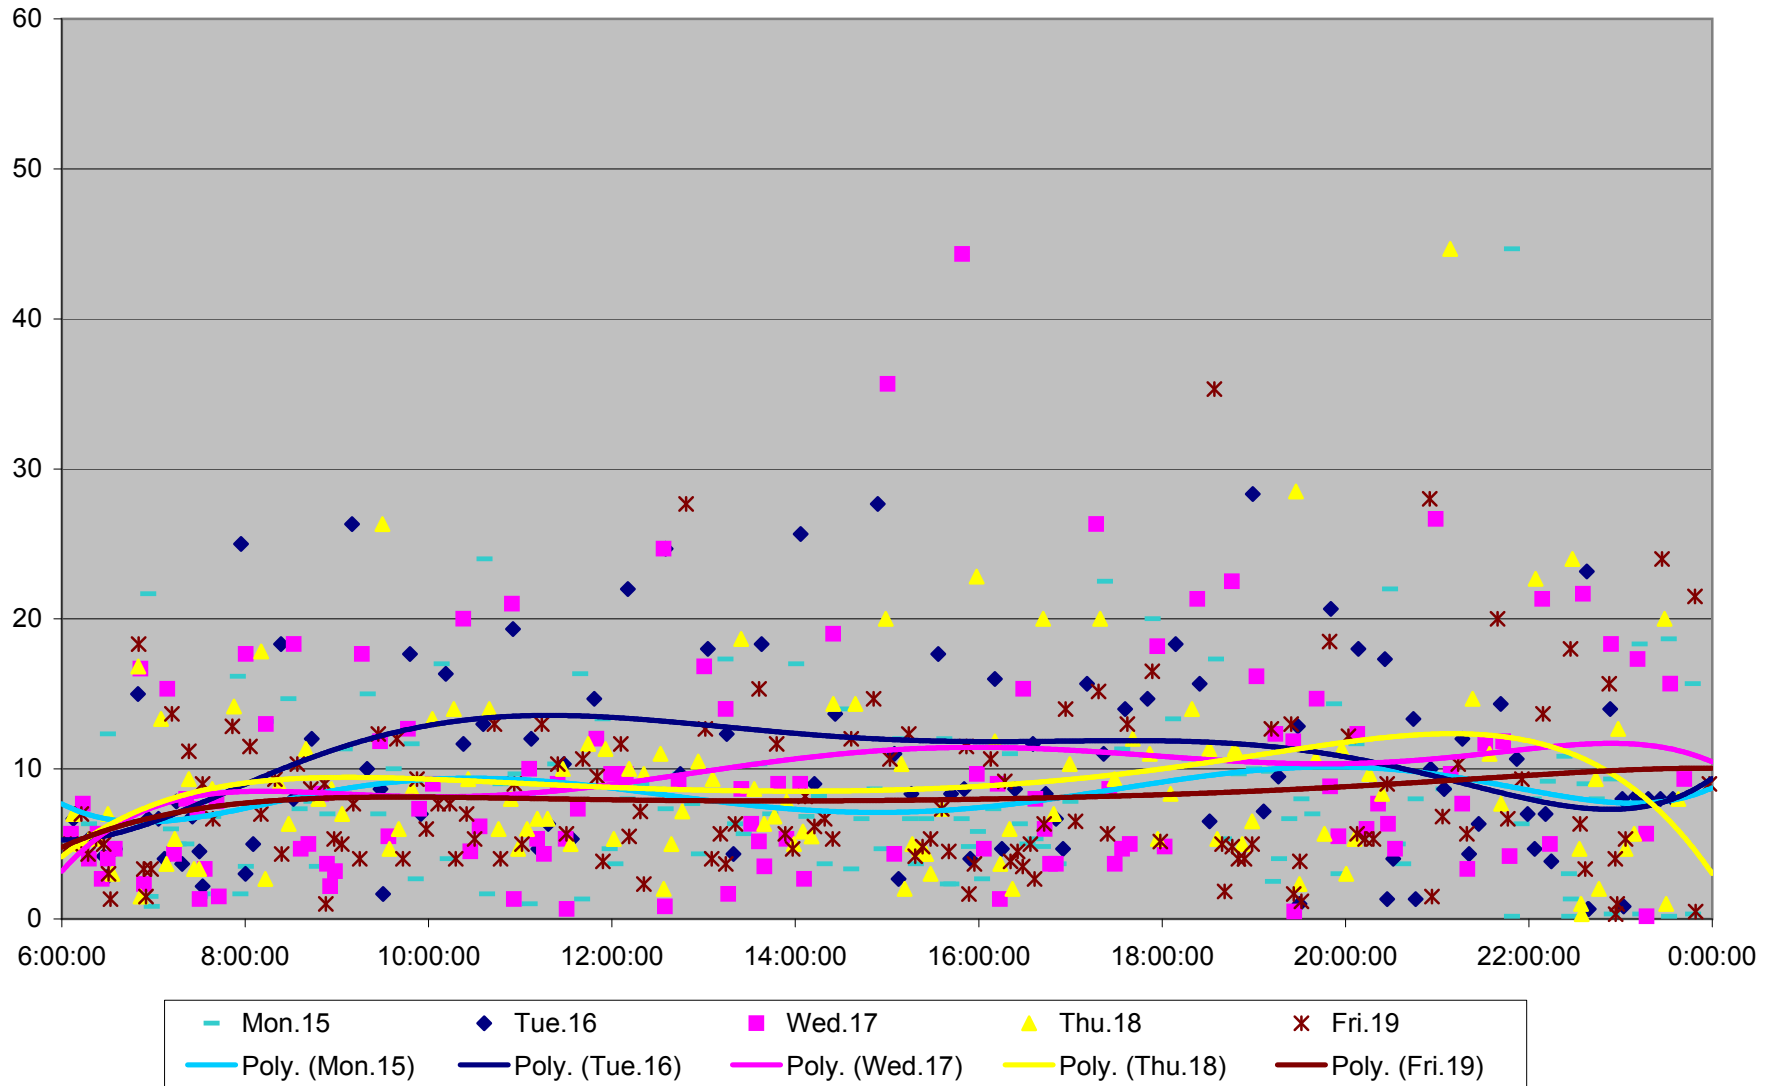

501 Queen Headways at Woodbine Ave. Westbound July 2013