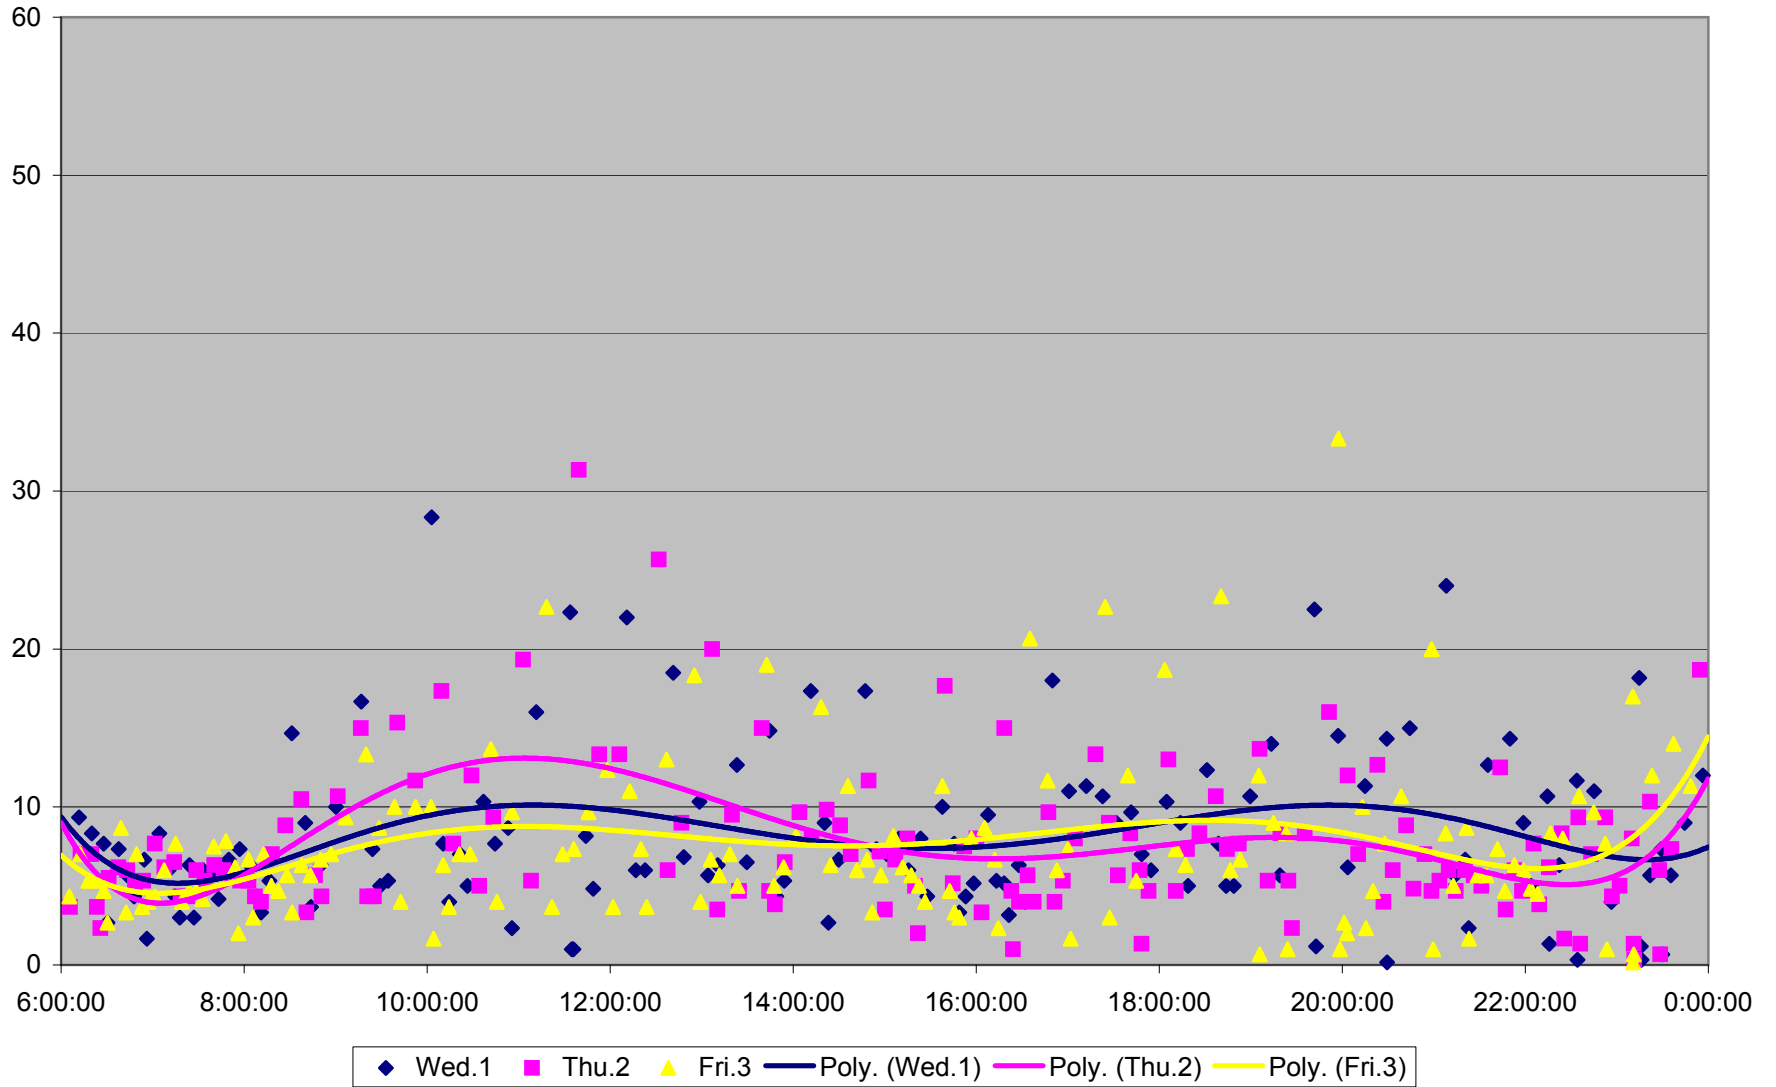

501 Queen Headways at Woodbine Ave. Westbound May 2013

501 Queen Headways at Woodbine Ave. Westbound May 2013

501 Queen Headways at Woodbine Ave. Westbound May 2013

501 Queen Headways at Woodbine Ave. Westbound May 2013