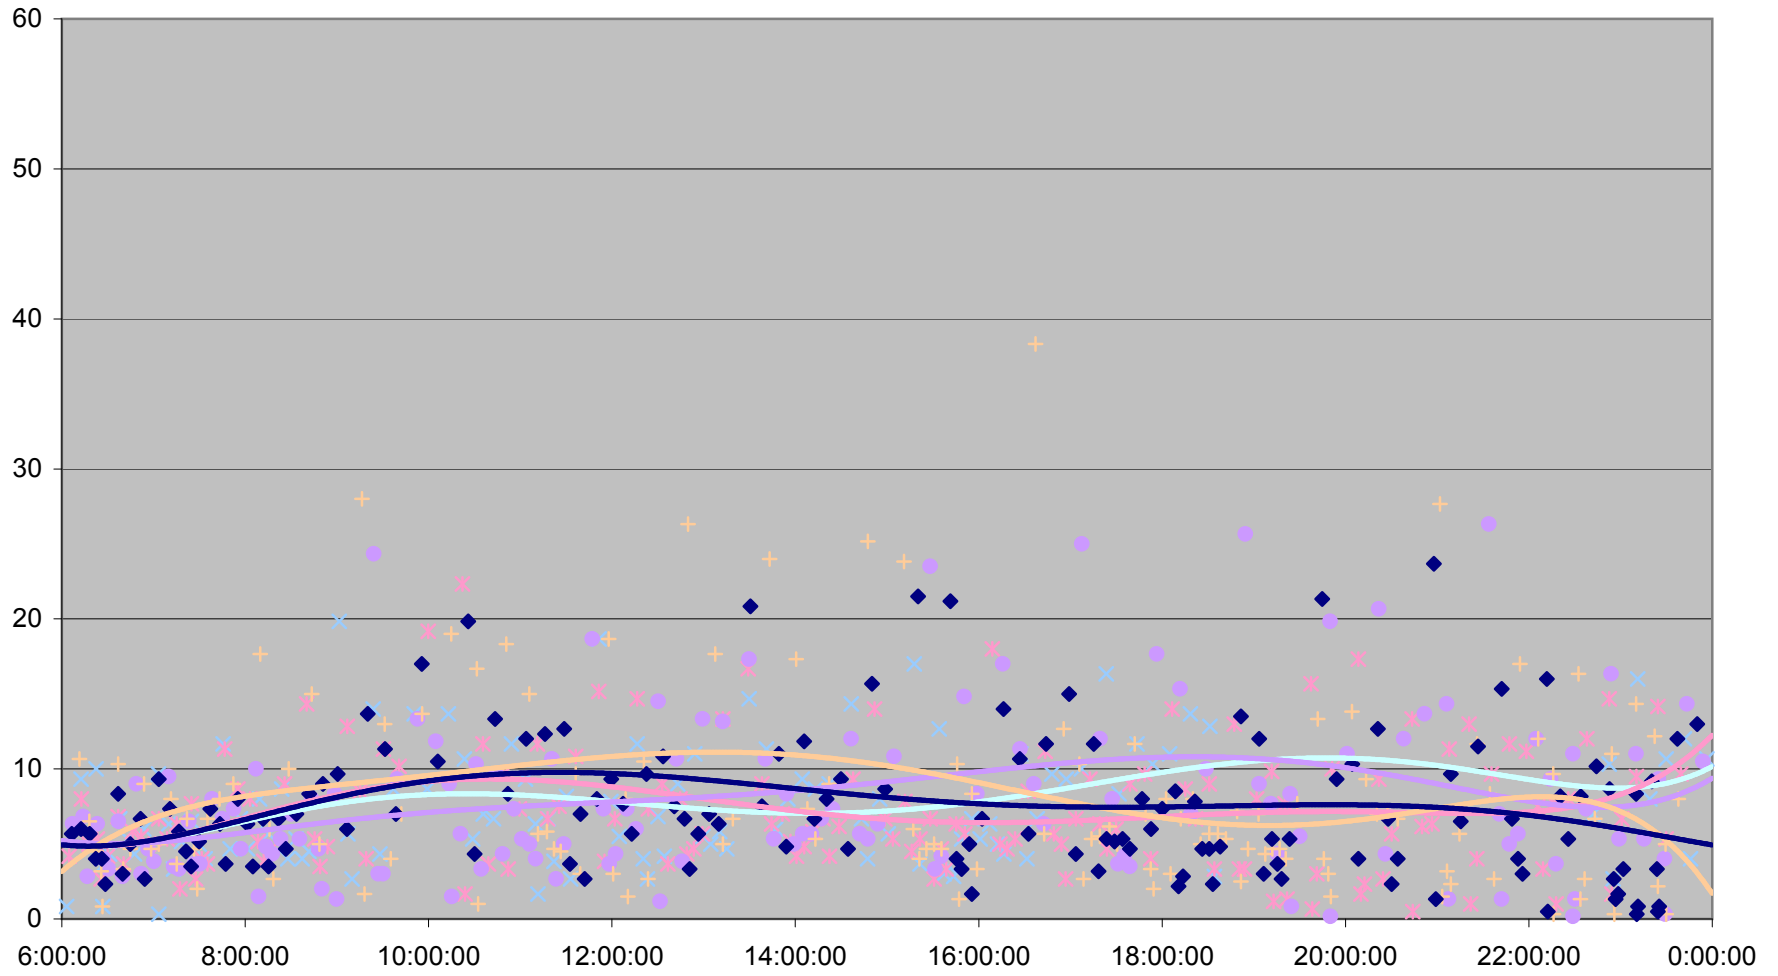

501 Queen Headways at Woodbine Ave. Westbound August 2013