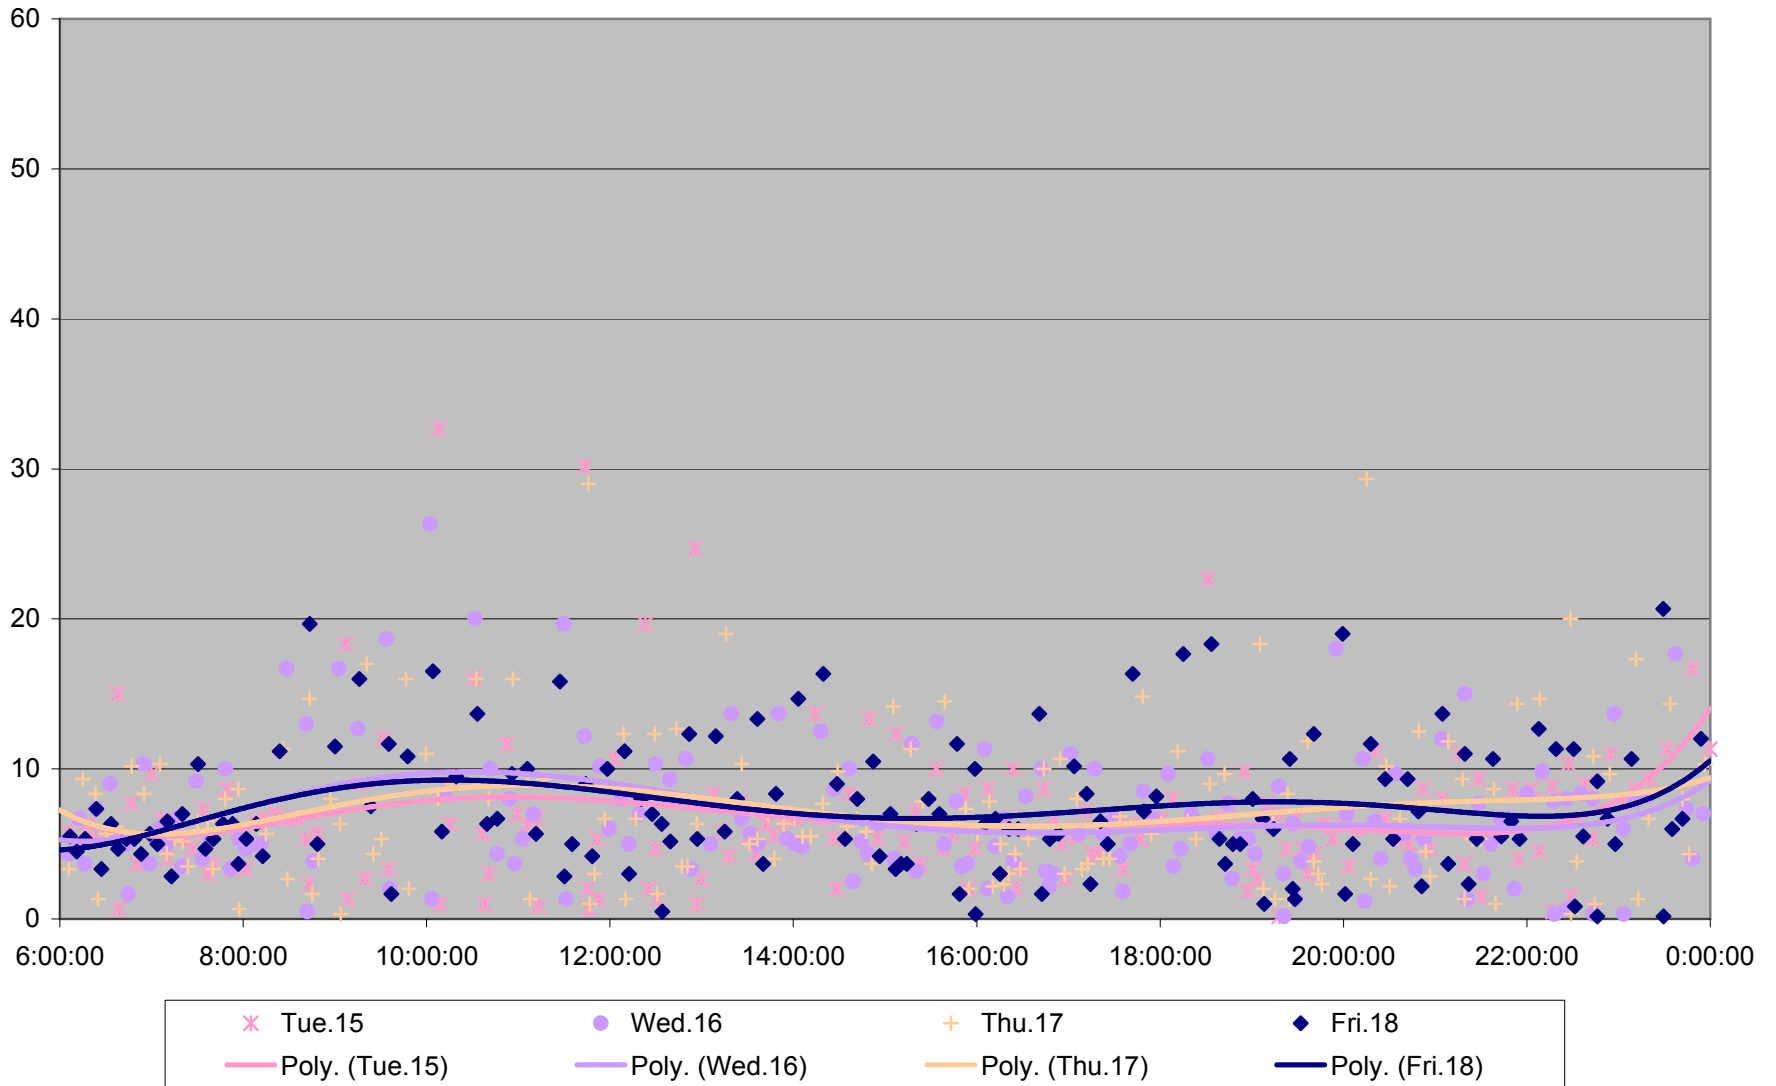

501 Queen Headways at Woodbine Ave. Westbound September 2013

501 Queen Headways at Woodbine Ave. Westbound October 2013

501 Queen Headways at Woodbine Ave. Westbound October 2013

501 Queen Headways at Woodbine Ave. Westbound October 2013