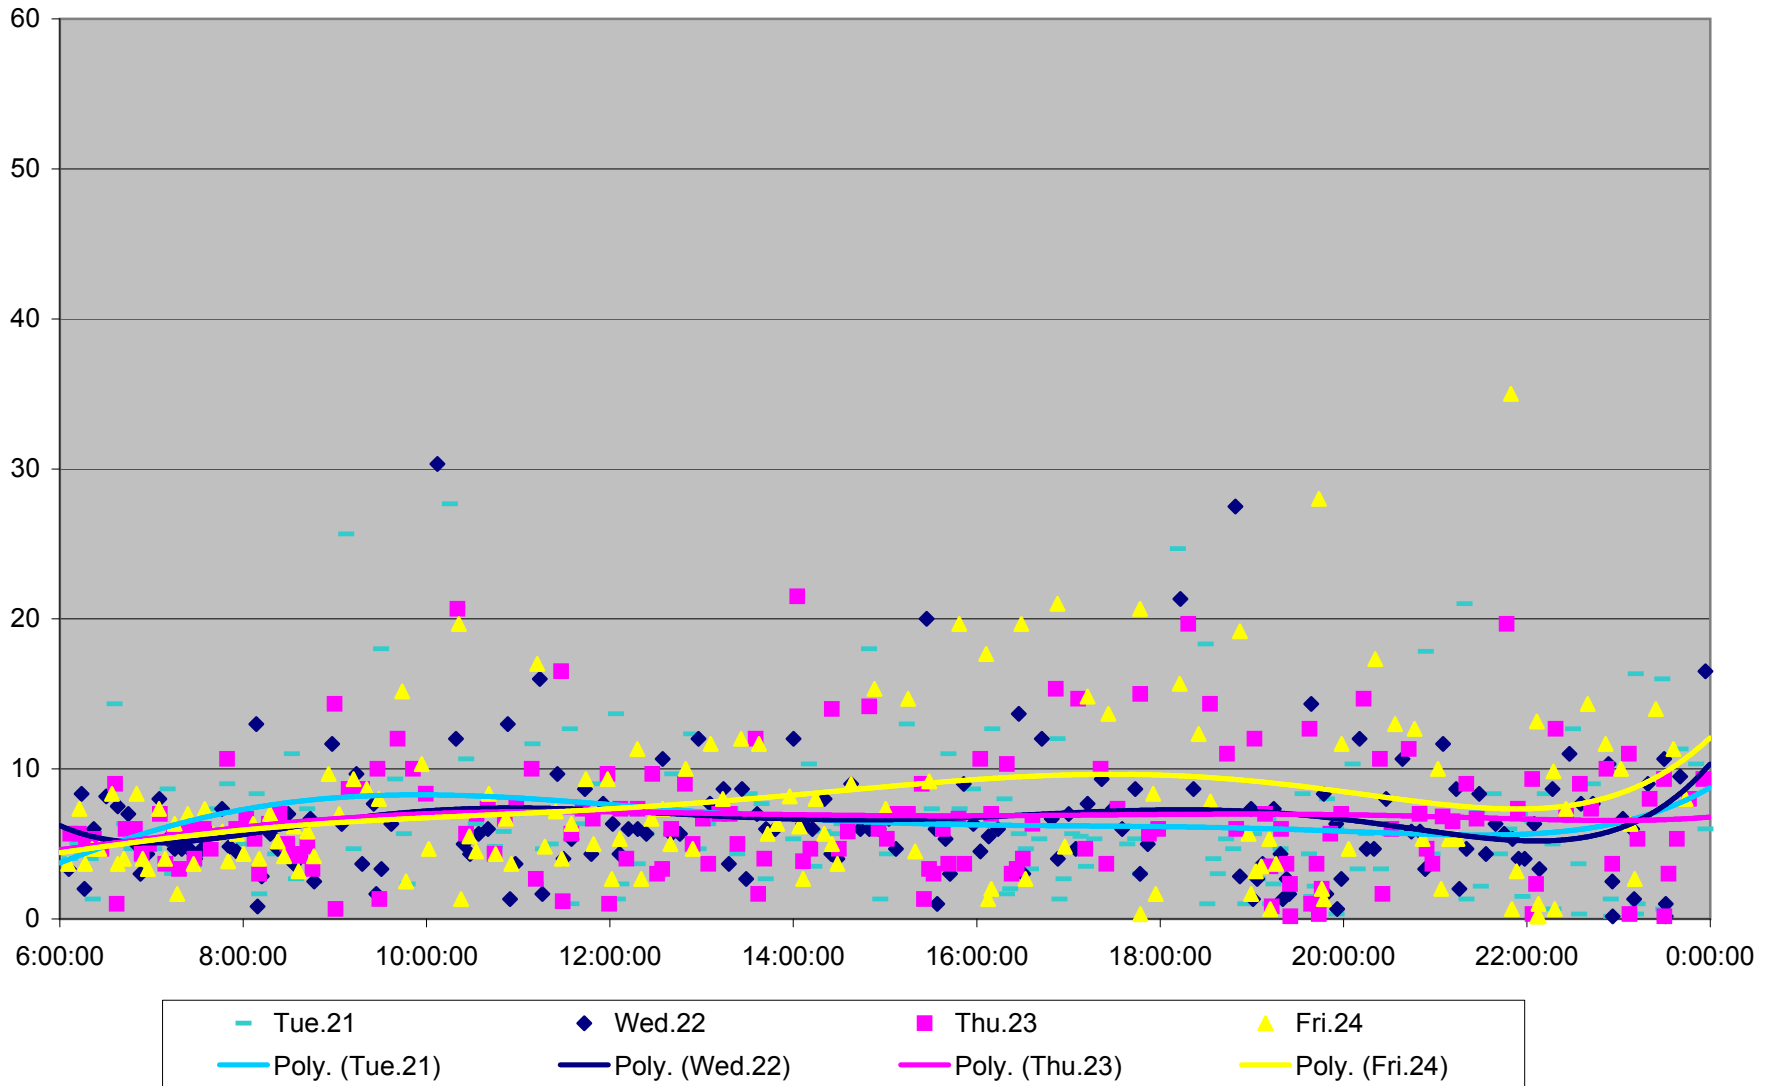

501 Queen Headways at Woodbine Ave. Westbound May 2013

501 Queen Headways at Woodbine Ave. Westbound May 2013

501 Queen Headways at Woodbine Ave. Westbound May 2013

501 Queen Headways at Woodbine Ave. Westbound May 2013