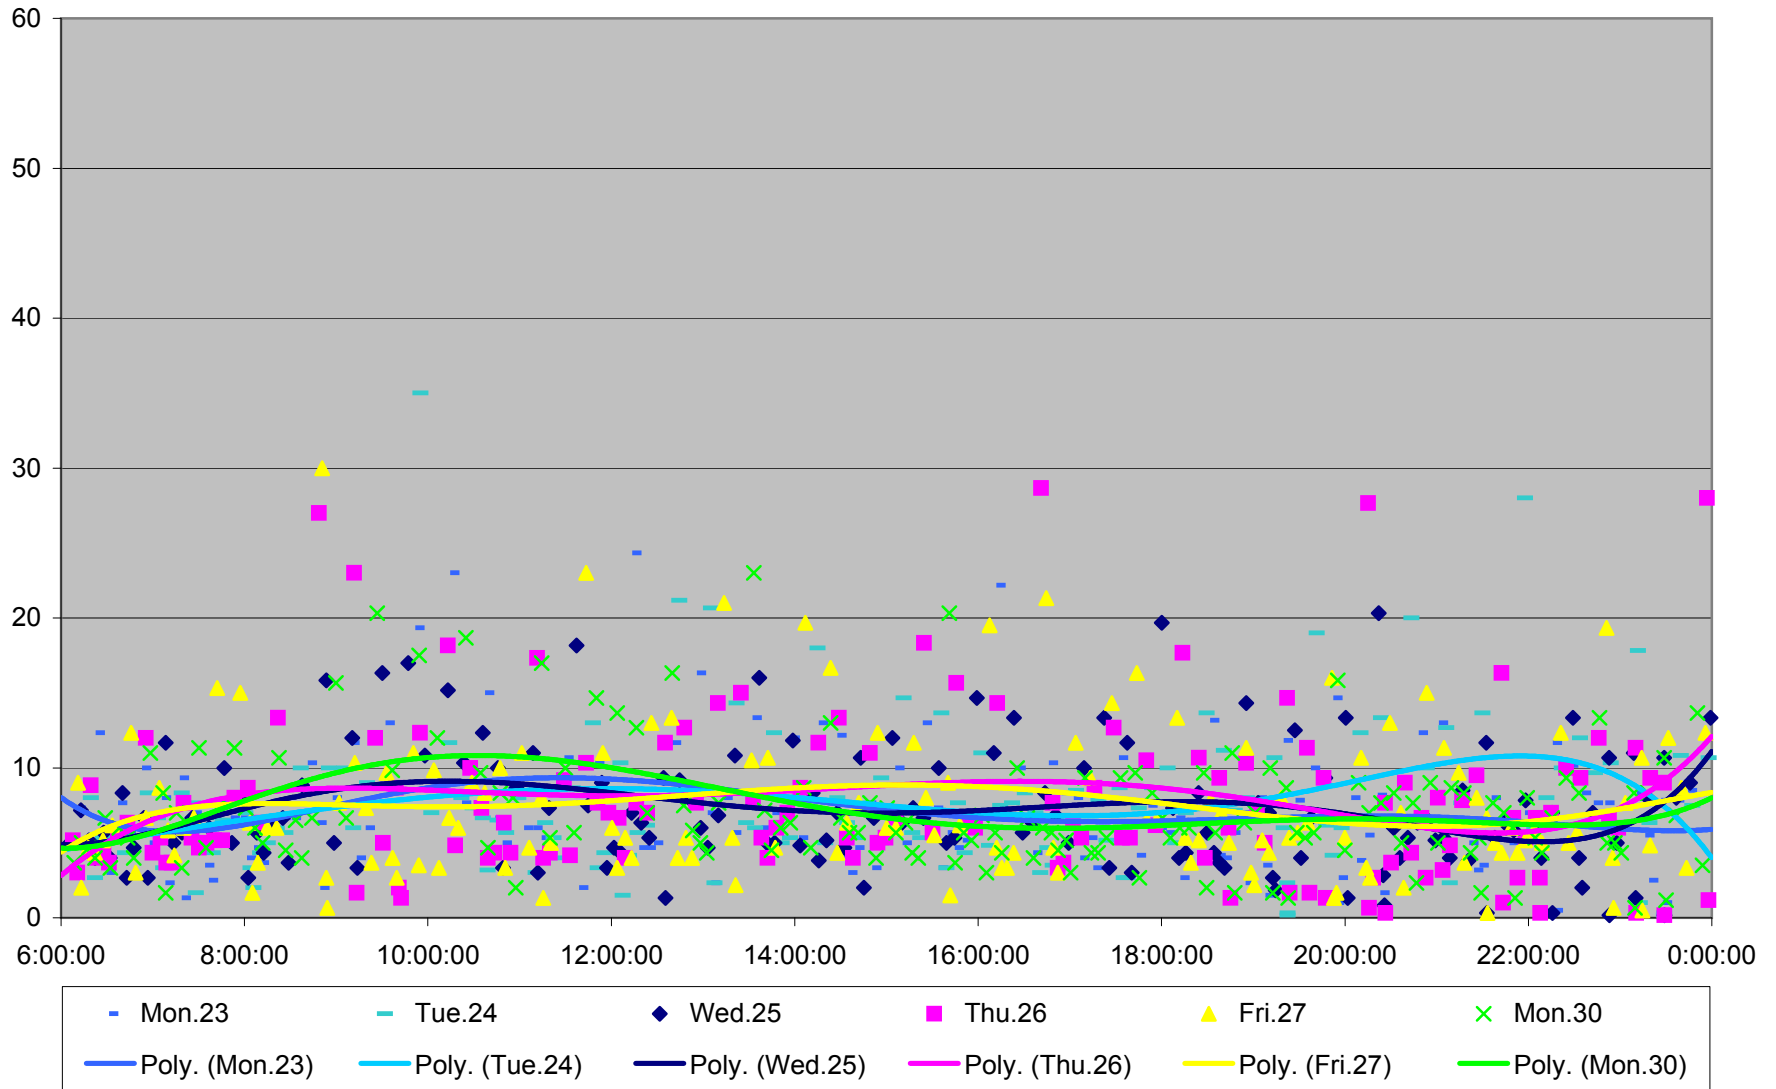

501 Queen Headways at Woodbine Ave. Westbound September 2013