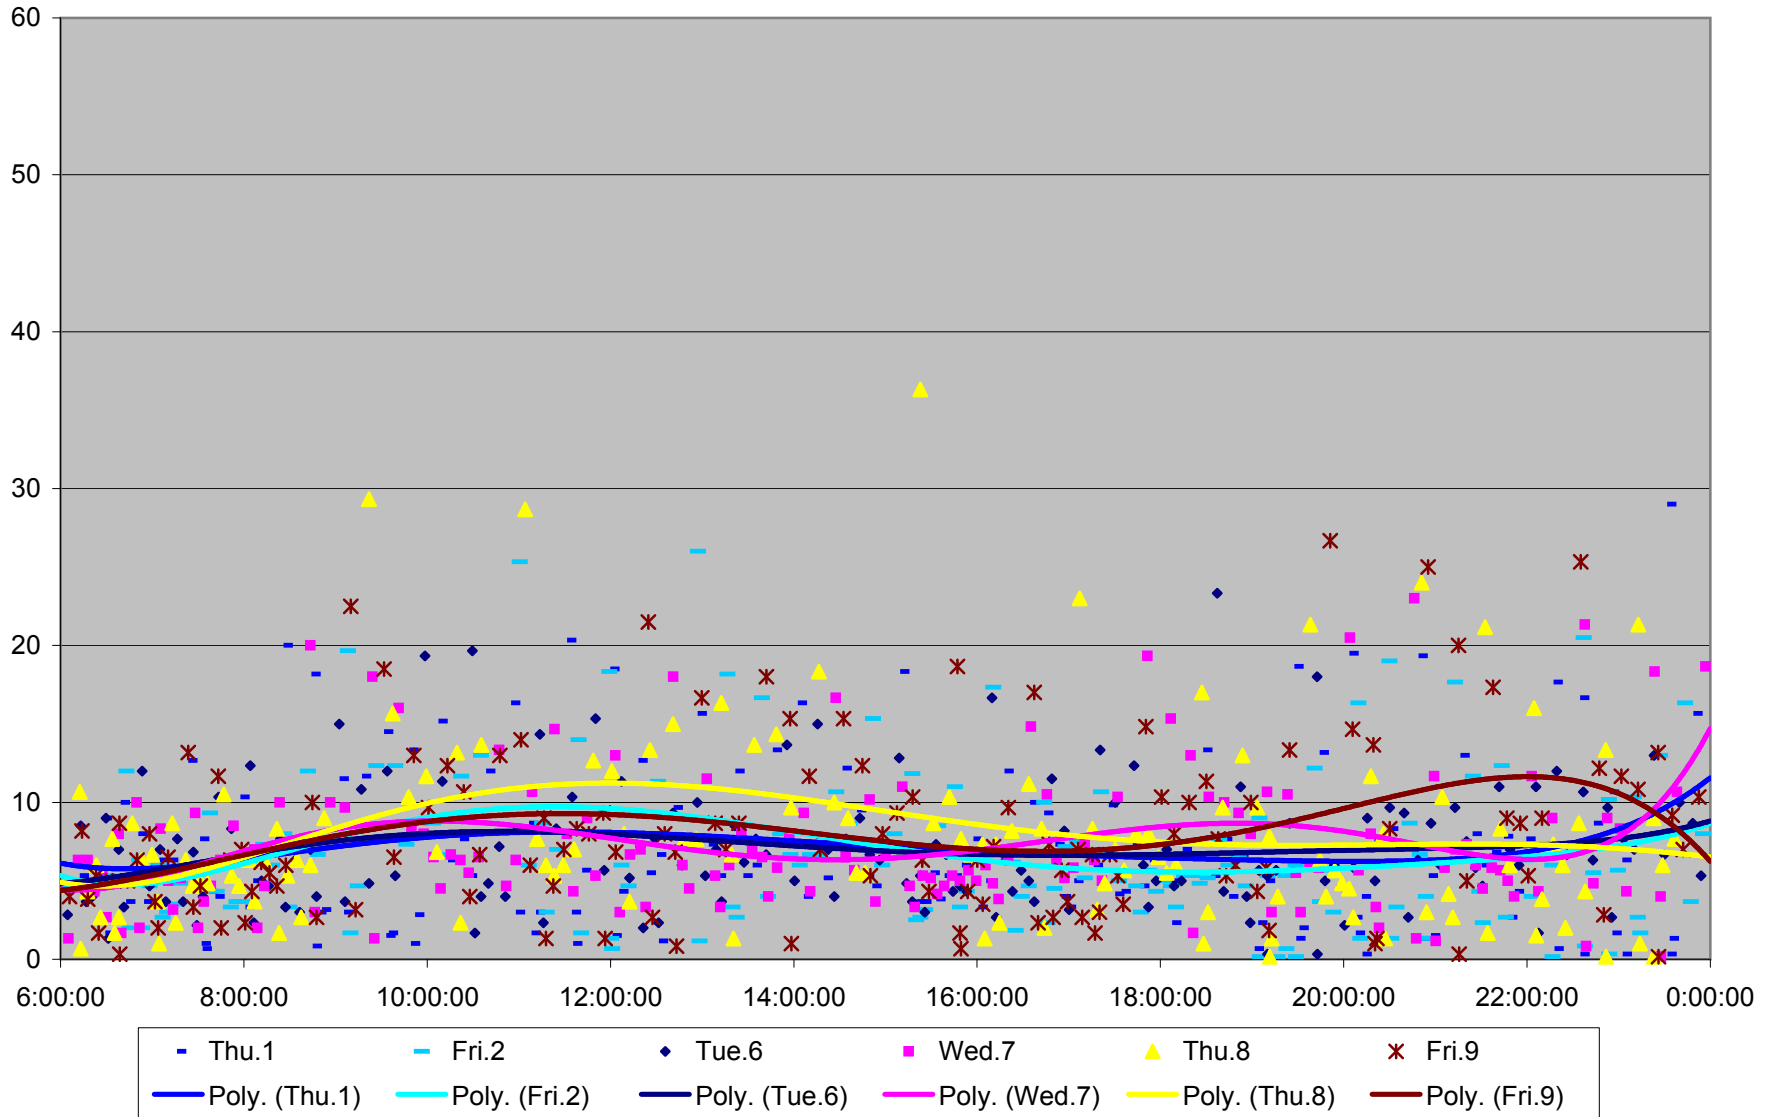

501 Queen Headways at Woodbine Ave. Westbound August 2013