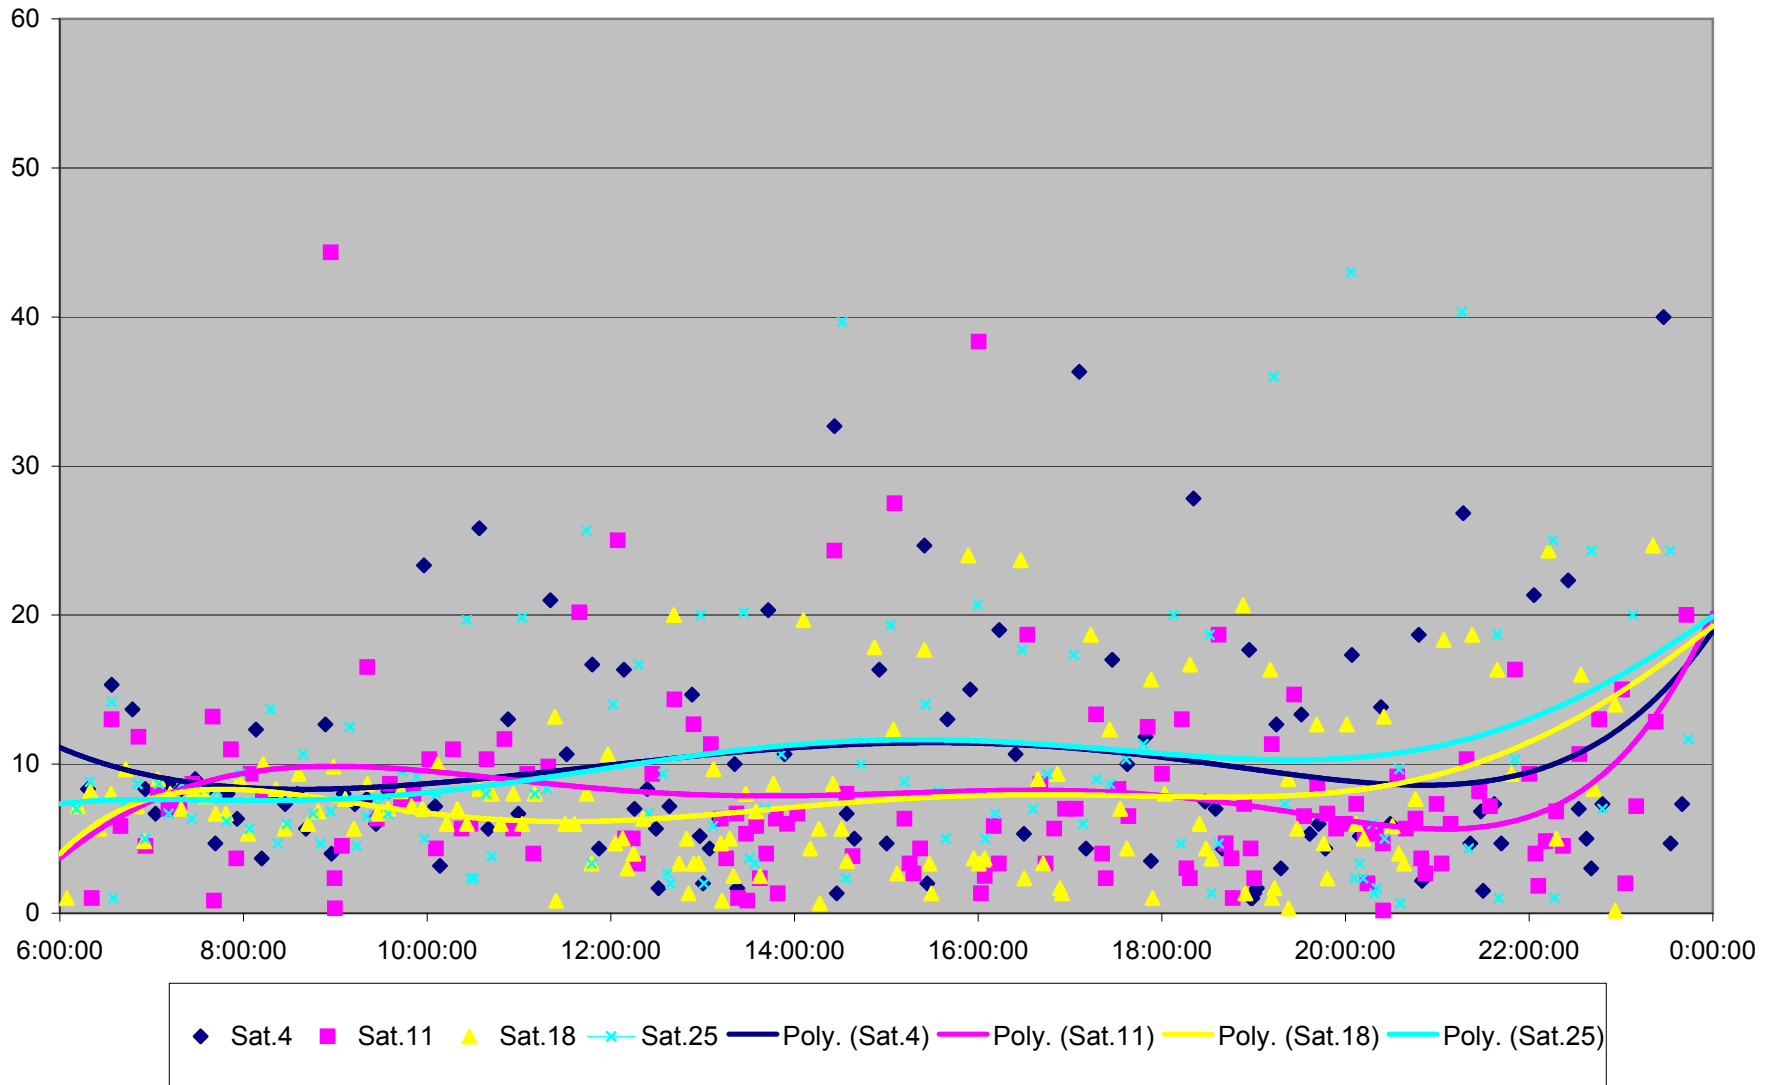

### 501 Queen Headways at Woodbine Ave. Westbound May 2013

### 501 Queen Headways at Woodbine Ave. Westbound July 2013

### 501 Queen Headways at Woodbine Ave. Westbound August 2013