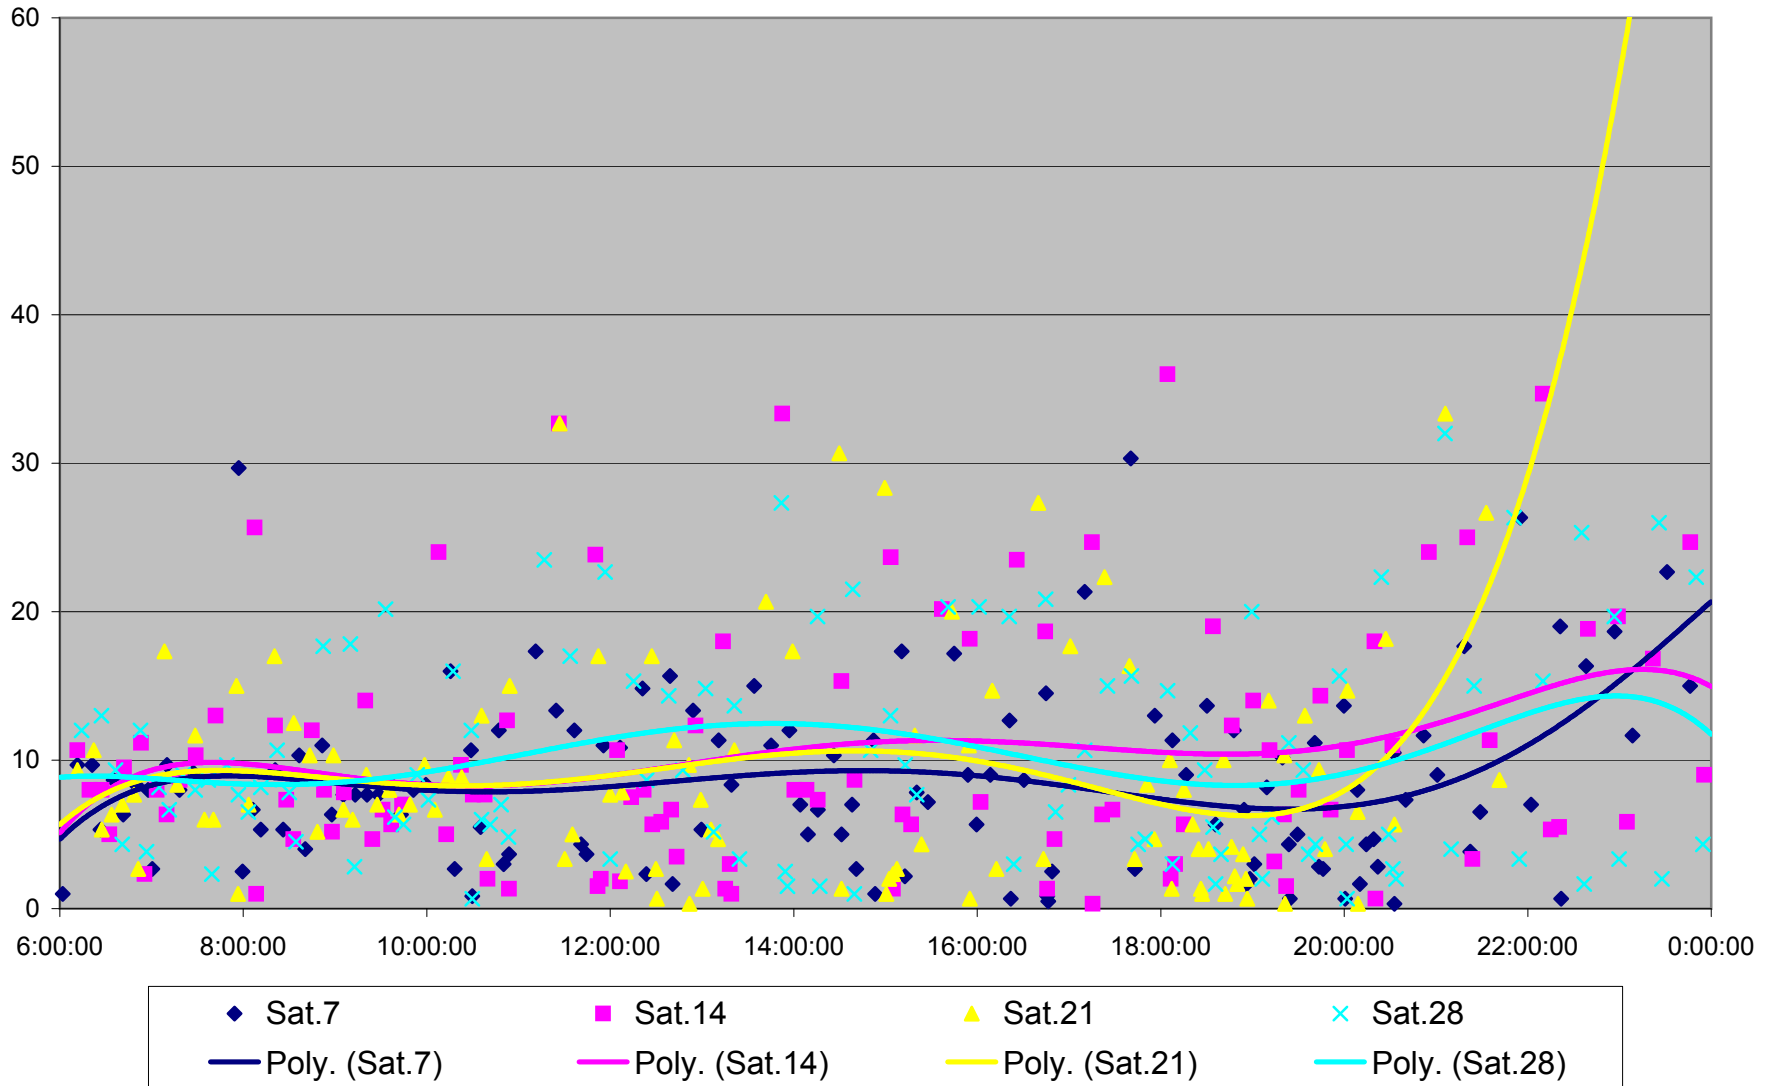

501 Queen Headways at Woodbine Ave. Westbound September 2013