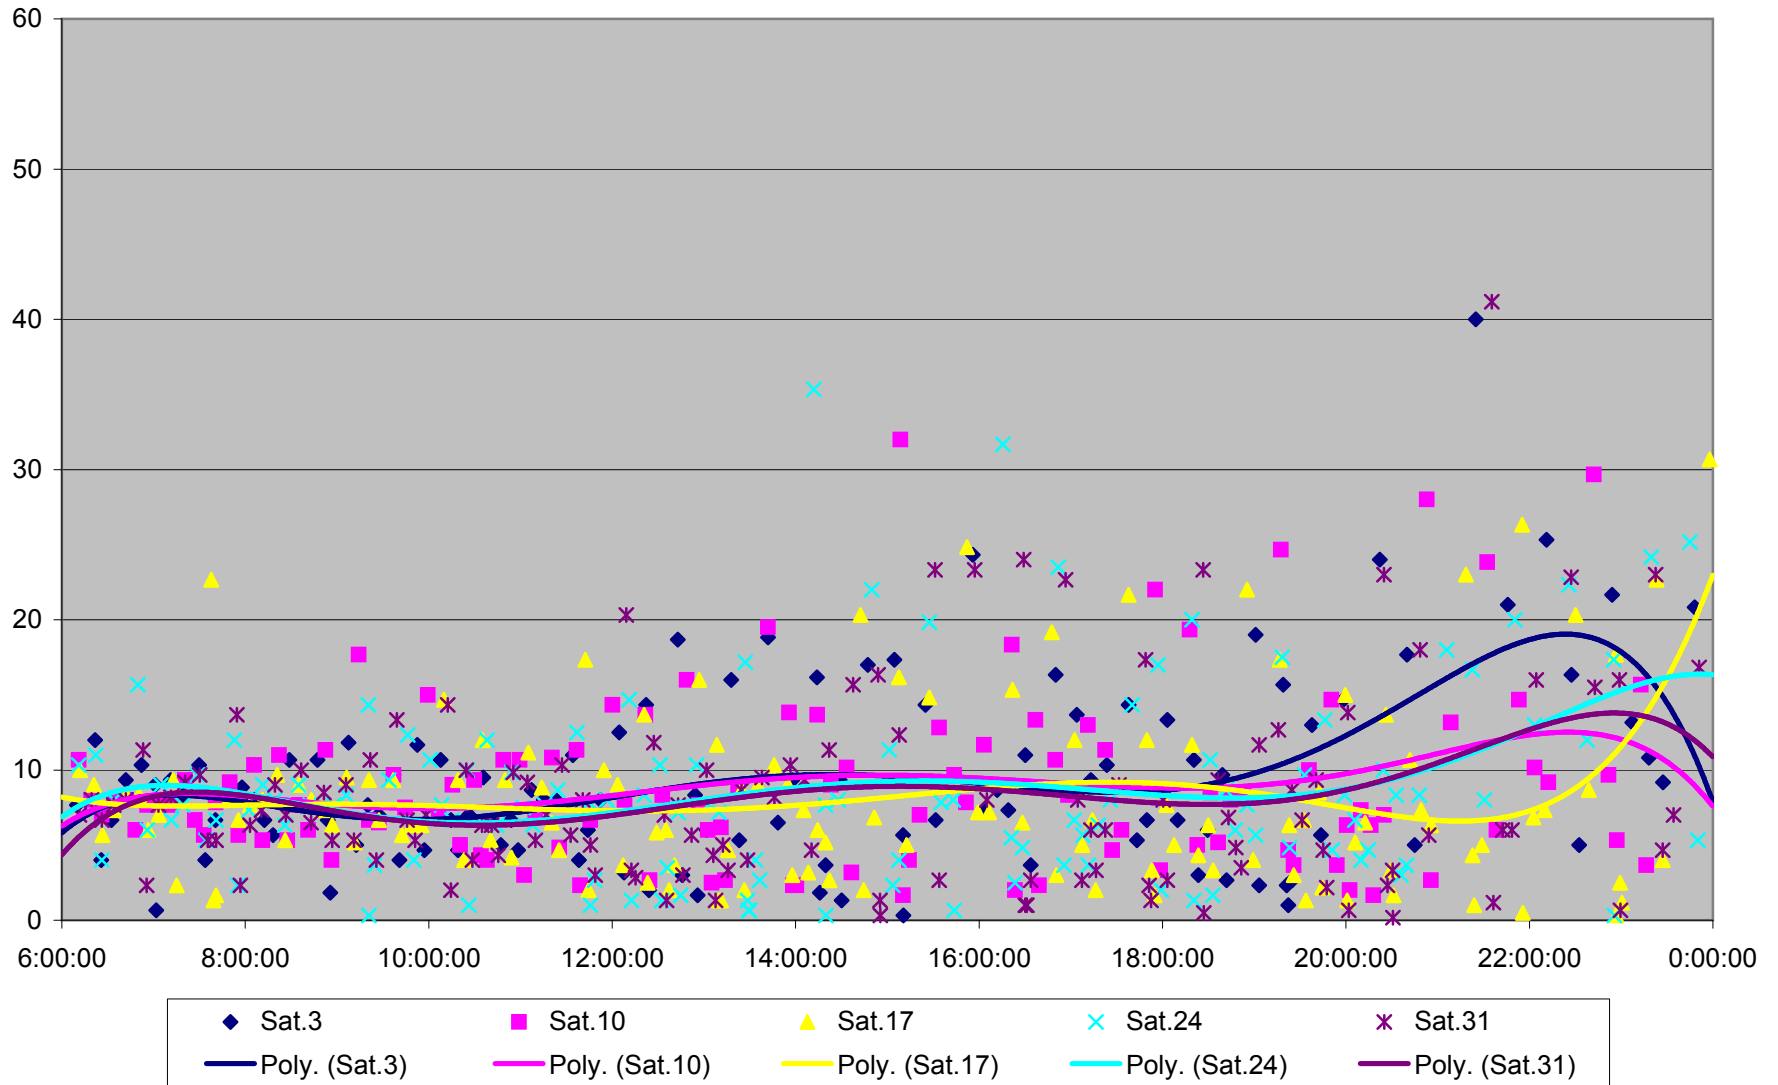

### 501 Queen Headways at Woodbine Ave. Westbound May 2013

### 501 Queen Headways at Woodbine Ave. Westbound July 2013

### 501 Queen Headways at Woodbine Ave. Westbound August 2013