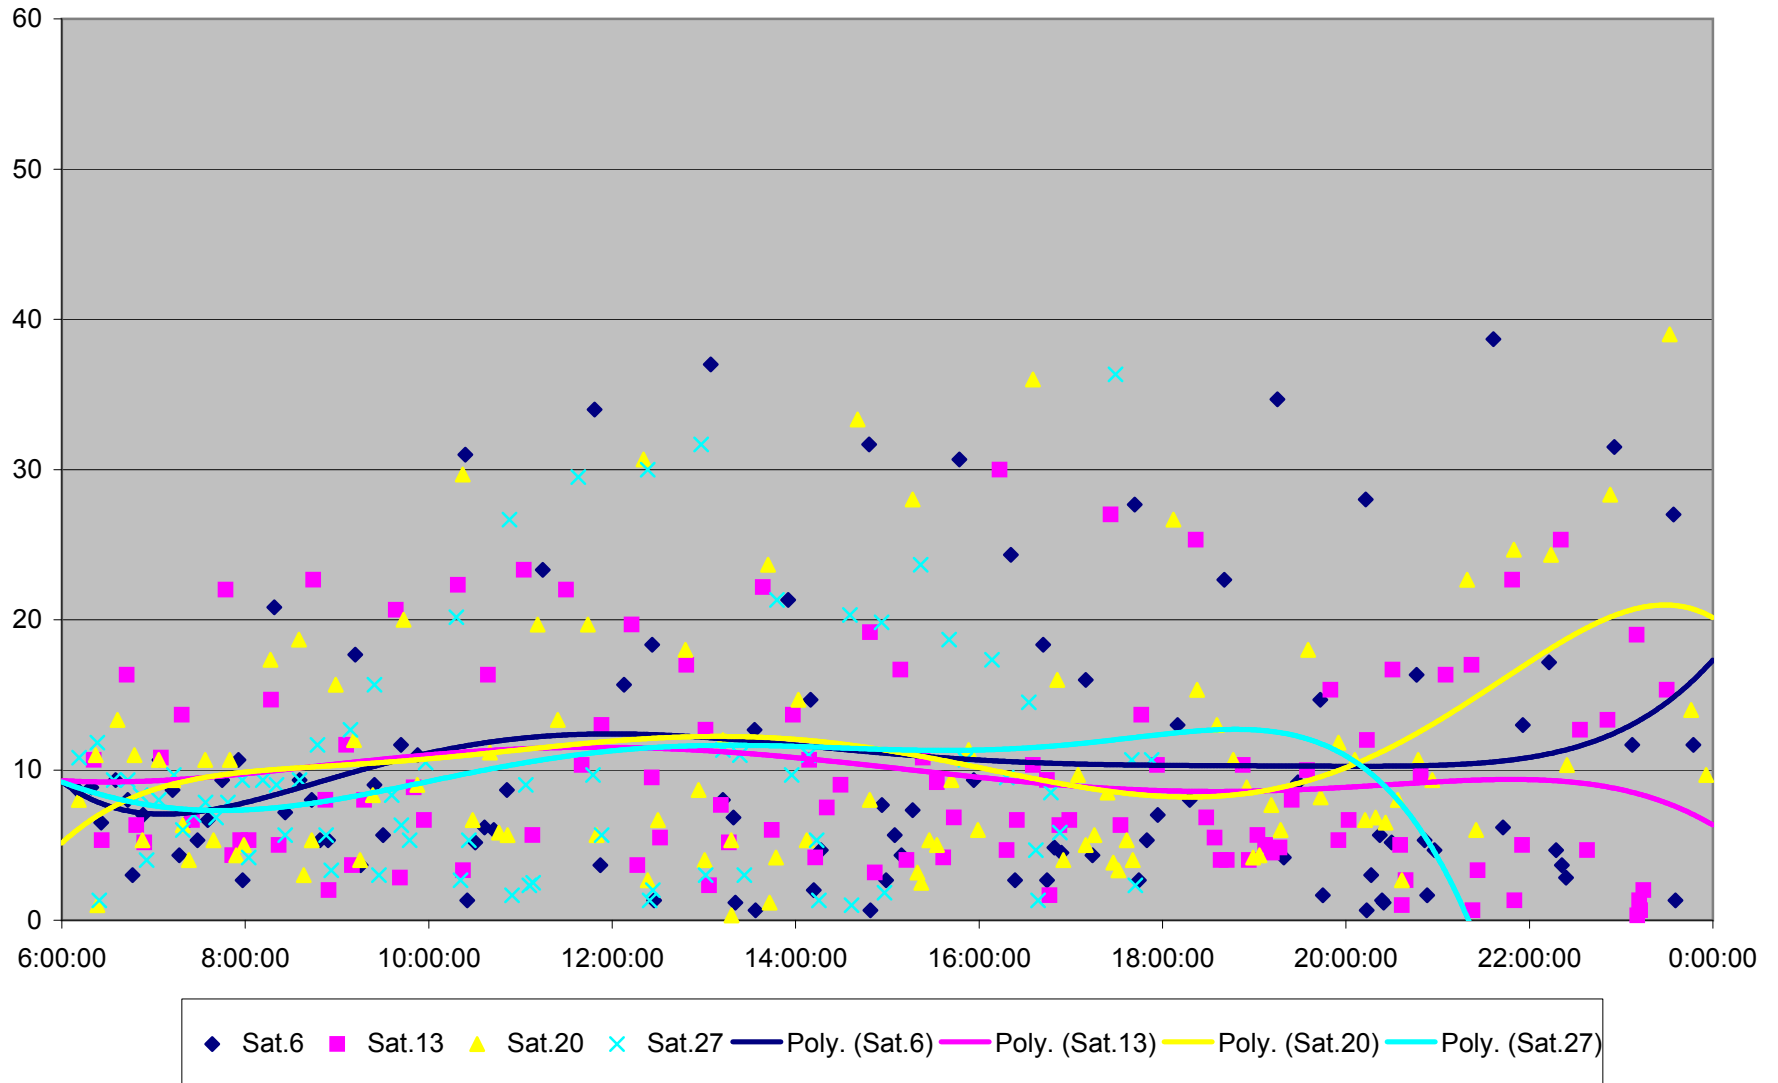

### 501 Queen Headways at Woodbine Ave. Westbound May 2013

### 501 Queen Headways at Woodbine Ave. Westbound July 2013

### 501 Queen Headways at Woodbine Ave. Westbound August 2013

### 501 Queen Headways at Woodbine Ave. Westbound September 2013