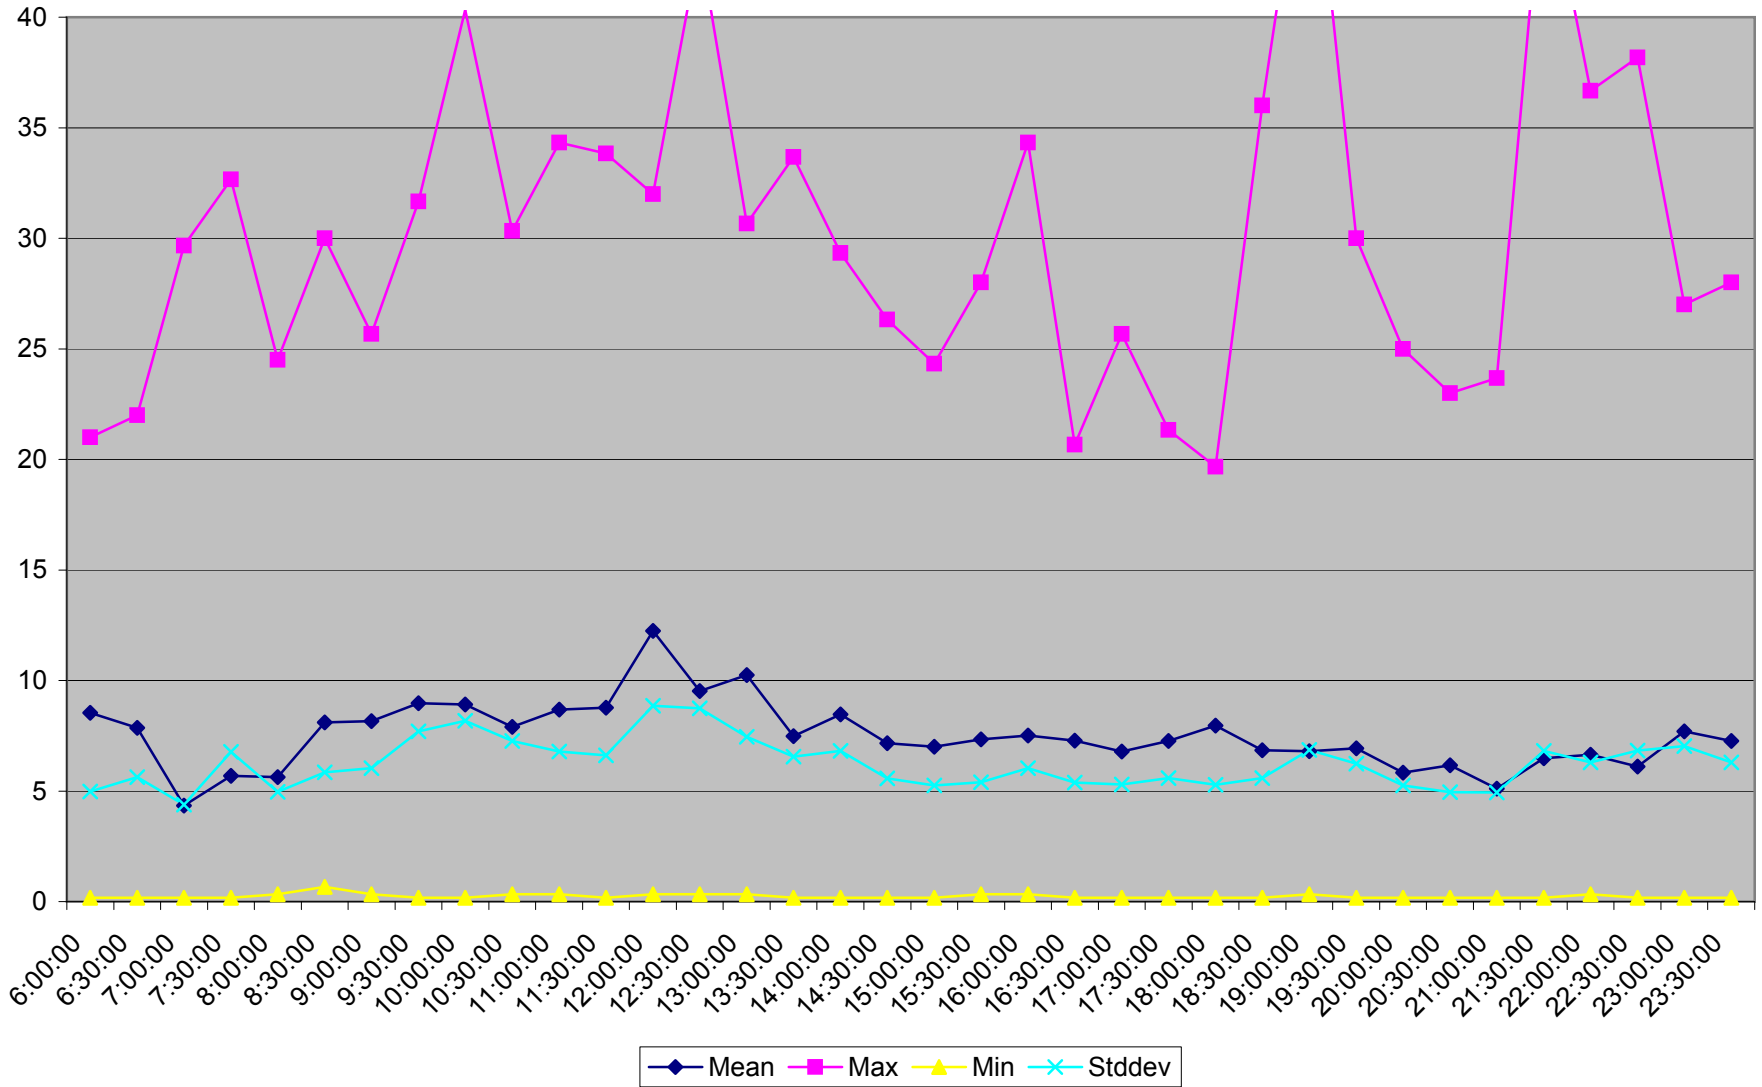

501 Queen Headways at Triller Ave. Westbound May 2013 Weekdays

501 Queen Headways at Triller Ave. Westbound July 2013 Weekdays

501 Queen Headways at Triller Ave. Westbound August 2013 Weekdays

501 Queen Headways at Triller Ave. Westbound September 2013 Weekdays

501 Queen Headways at Triller Ave. Westbound October 2013 Weekdays

501 Queen Headways at Triller Ave. Westbound May 2013 Saturdays

501 Queen Headways at Triller Ave. Westbound July 2013 Saturdays

501 Queen Headways at Triller Ave. Westbound August 2013 Saturdays

501 Queen Headways at Triller Ave. Westbound September 2013 Saturdays

501 Queen Headways at Triller Ave. Westbound October 2013 Saturdays

501 Queen Headways at Triller Ave. Westbound May 2013 Sundays

501 Queen Headways at Triller Ave. Westbound July 2013 Sundays

501 Queen Headways at Triller Ave. Westbound August 2013 Sundays

501 Queen Headways at Triller Ave. Westbound September 2013 Sundays

501 Queen Headways at Triller Ave. Westbound October 2013 Sundays