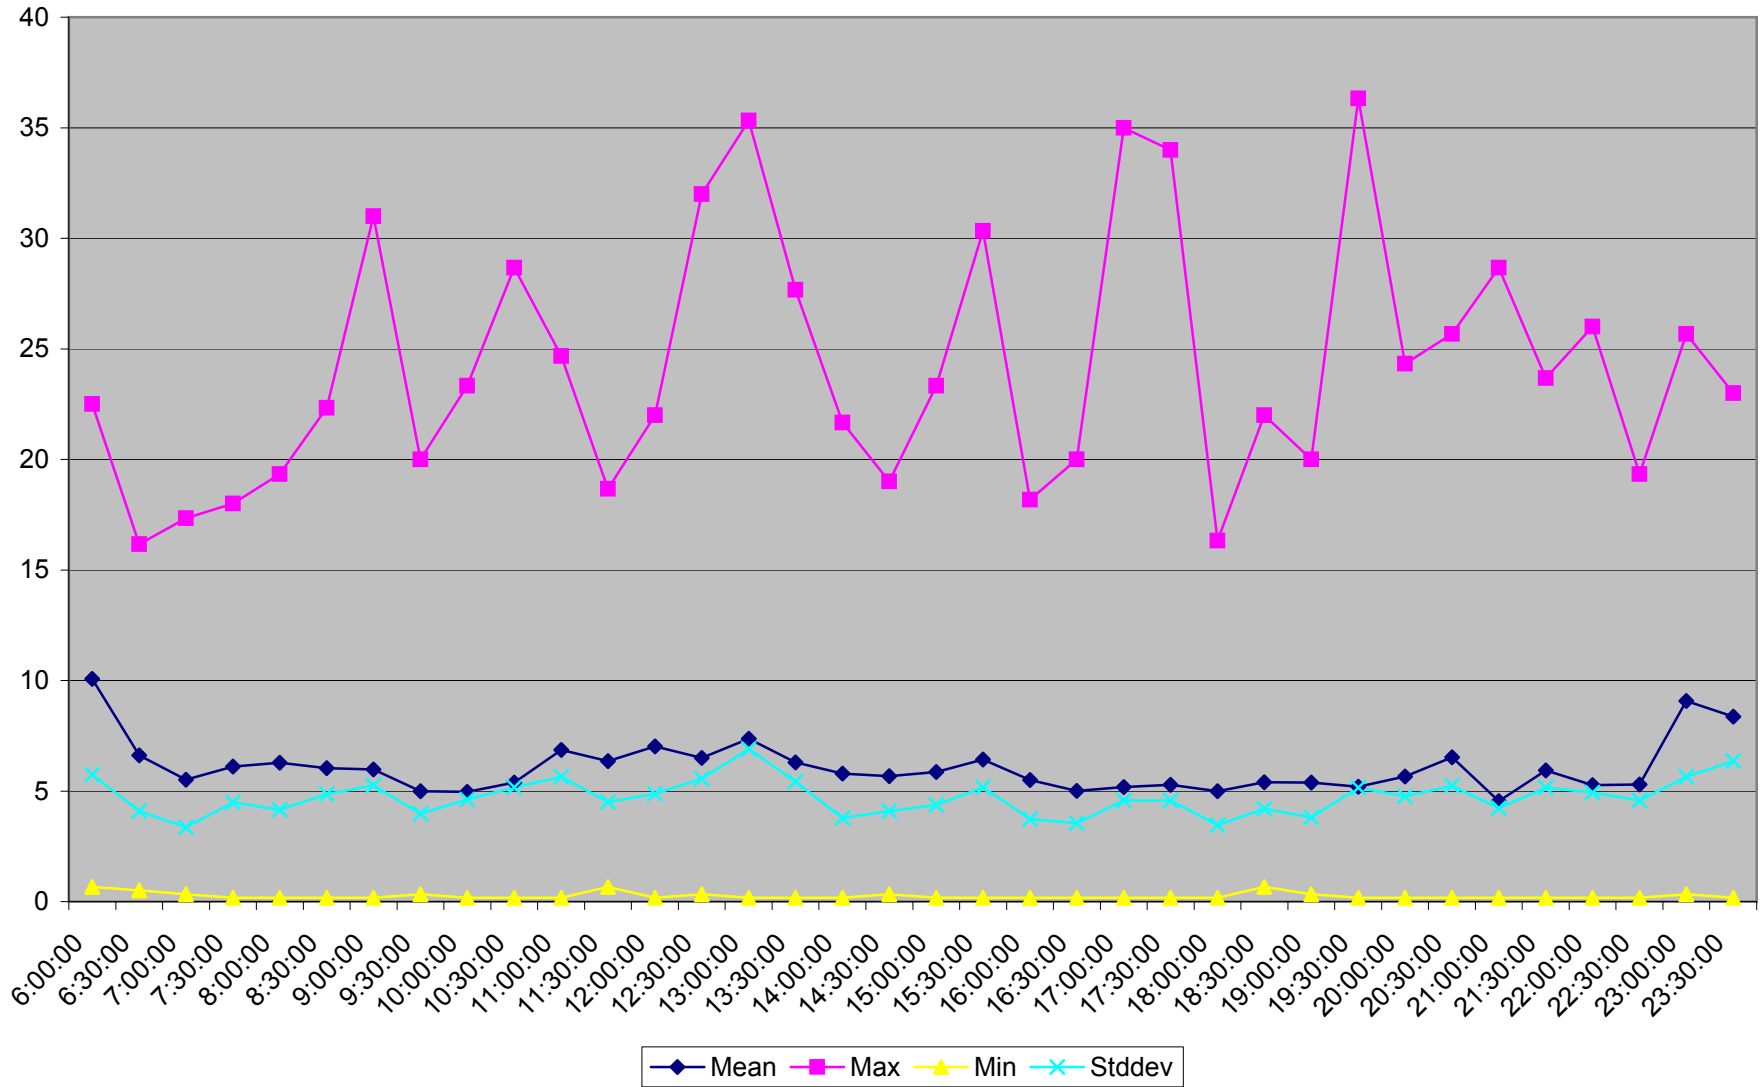

501 Queen Headways at Triller Ave. Westbound May 2013 Weekdays

501 Queen Headways at Triller Ave. Westbound July 2013 Weekdays

501 Queen Headways at Triller Ave. Westbound August 2013 Weekdays

501 Queen Headways at Triller Ave. Westbound September 2013 Weekdays

501 Queen Headways at Triller Ave. Westbound October 2013 Weekdays

501 Queen Headways at Triller Ave. Westbound May 2013 Saturdays

501 Queen Headways at Triller Ave. Westbound July 2013 Saturdays

501 Queen Headways at Triller Ave. Westbound August 2013 Saturdays

501 Queen Headways at Triller Ave. Westbound September 2013 Saturdays

501 Queen Headways at Triller Ave. Westbound October 2013 Saturdays

501 Queen Headways at Triller Ave. Westbound May 2013 Sundays

501 Queen Headways at Triller Ave. Westbound July 2013 Sundays

501 Queen Headways at Triller Ave. Westbound August 2013 Sundays

501 Queen Headways at Triller Ave. Westbound September 2013 Sundays

501 Queen Headways at Triller Ave. Westbound October 2013 Sundays