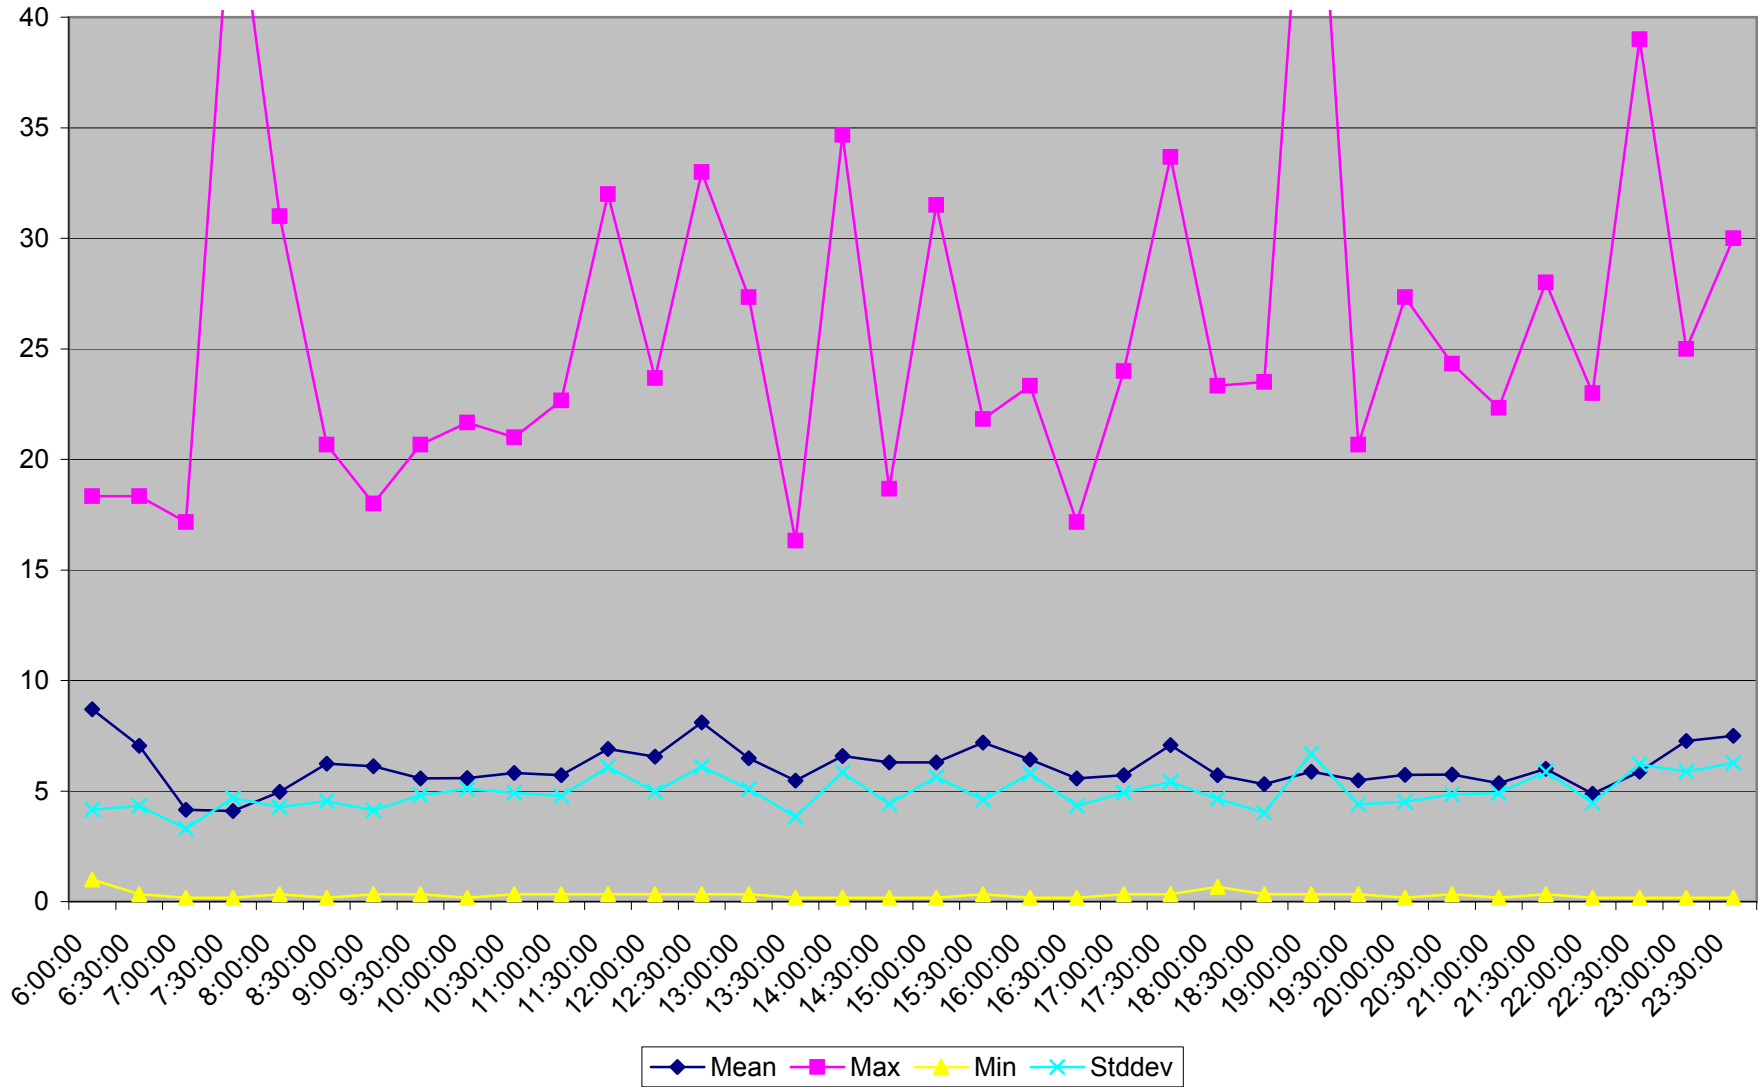

501 Queen Headways at Triller Ave. Westbound May 2013 Weekdays

501 Queen Headways at Triller Ave. Westbound July 2013 Weekdays

501 Queen Headways at Triller Ave. Westbound August 2013 Weekdays

501 Queen Headways at Triller Ave. Westbound September 2013 Weekdays

501 Queen Headways at Triller Ave. Westbound October 2013 Weekdays

501 Queen Headways at Triller Ave. Westbound May 2013 Saturdays

501 Queen Headways at Triller Ave. Westbound July 2013 Saturdays

501 Queen Headways at Triller Ave. Westbound August 2013 Saturdays

501 Queen Headways at Triller Ave. Westbound September 2013 Saturdays

501 Queen Headways at Triller Ave. Westbound October 2013 Saturdays

501 Queen Headways at Triller Ave. Westbound May 2013 Sundays

501 Queen Headways at Triller Ave. Westbound July 2013 Sundays

501 Queen Headways at Triller Ave. Westbound August 2013 Sundays

501 Queen Headways at Triller Ave. Westbound September 2013 Sundays

501 Queen Headways at Triller Ave. Westbound October 2013 Sundays