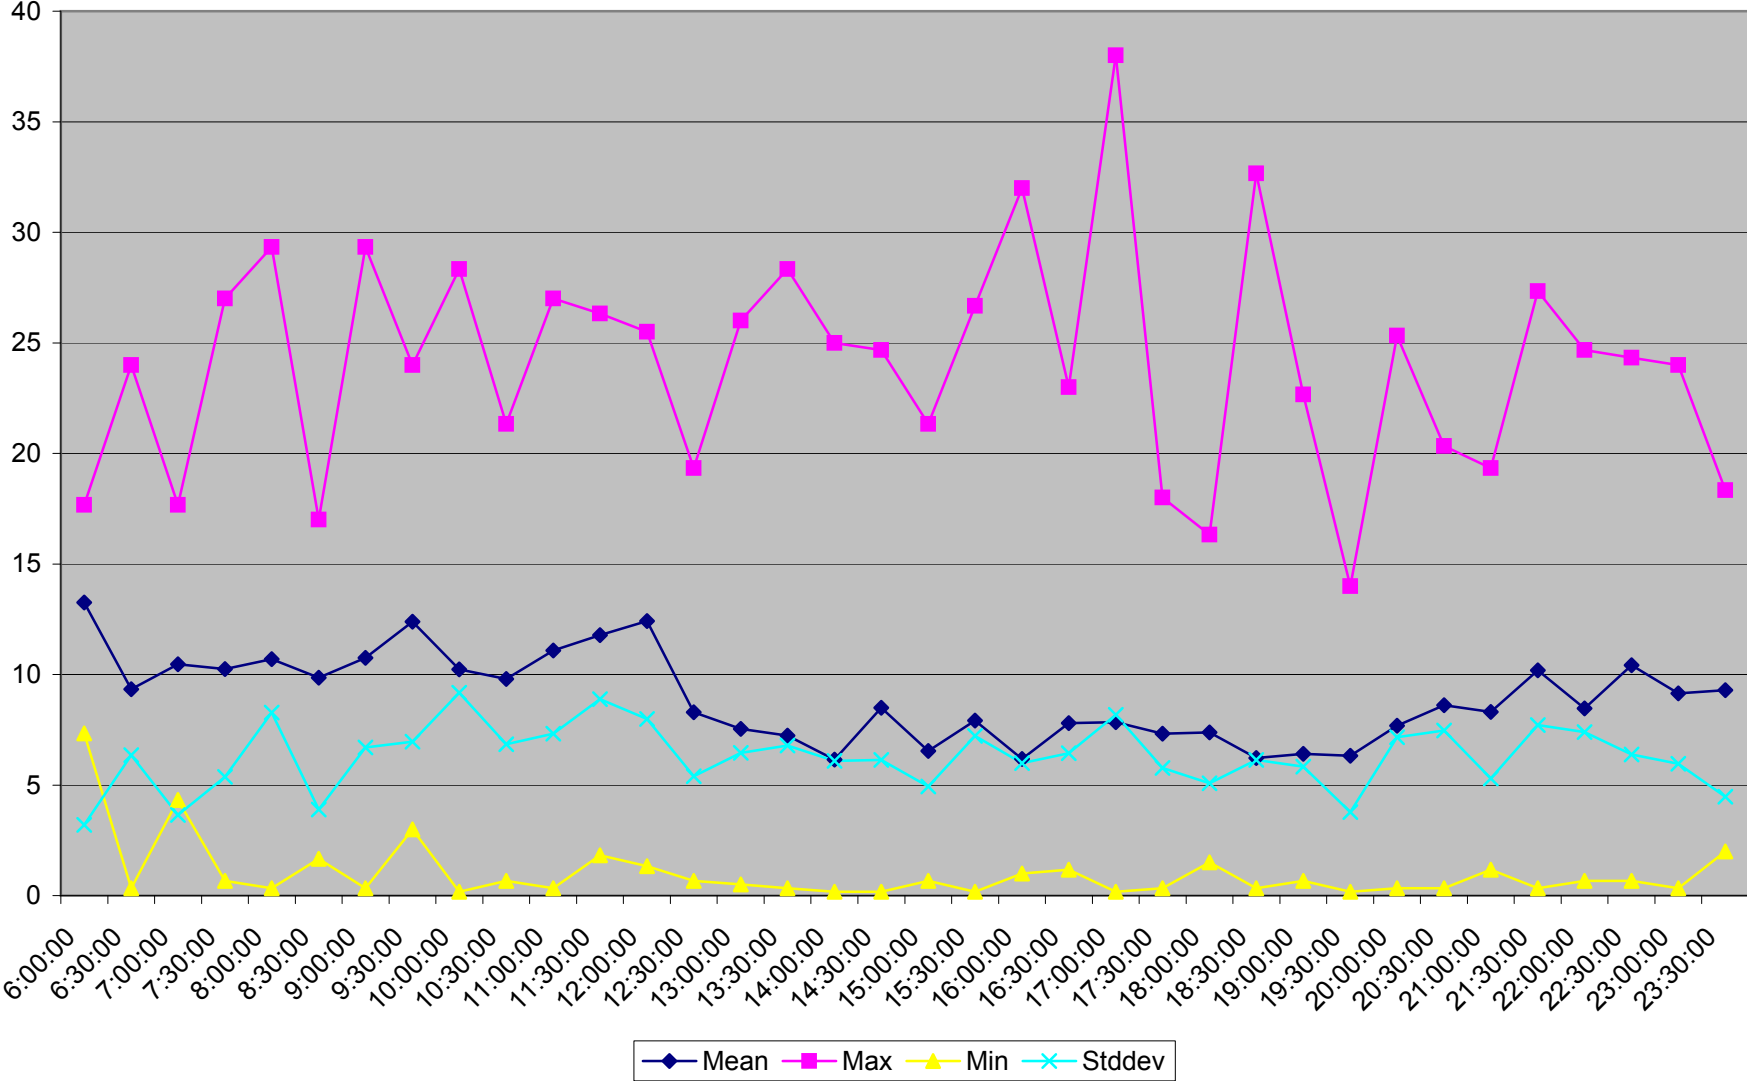

501 Queen Headways at Triller Ave. Westbound May 2013 Weekdays

501 Queen Headways at Triller Ave. Westbound July 2013 Weekdays

501 Queen Headways at Triller Ave. Westbound August 2013 Weekdays

501 Queen Headways at Triller Ave. Westbound September 2013 Weekdays

501 Queen Headways at Triller Ave. Westbound October 2013 Weekdays

501 Queen Headways at Triller Ave. Westbound May 2013 Saturdays

501 Queen Headways at Triller Ave. Westbound July 2013 Saturdays

501 Queen Headways at Triller Ave. Westbound August 2013 Saturdays

501 Queen Headways at Triller Ave. Westbound September 2013 Saturdays

501 Queen Headways at Triller Ave. Westbound October 2013 Saturdays

501 Queen Headways at Triller Ave. Westbound May 2013 Sundays

501 Queen Headways at Triller Ave. Westbound July 2013 Sundays

501 Queen Headways at Triller Ave. Westbound August 2013 Sundays

501 Queen Headways at Triller Ave. Westbound September 2013 Sundays

501 Queen Headways at Triller Ave. Westbound October 2013 Sundays