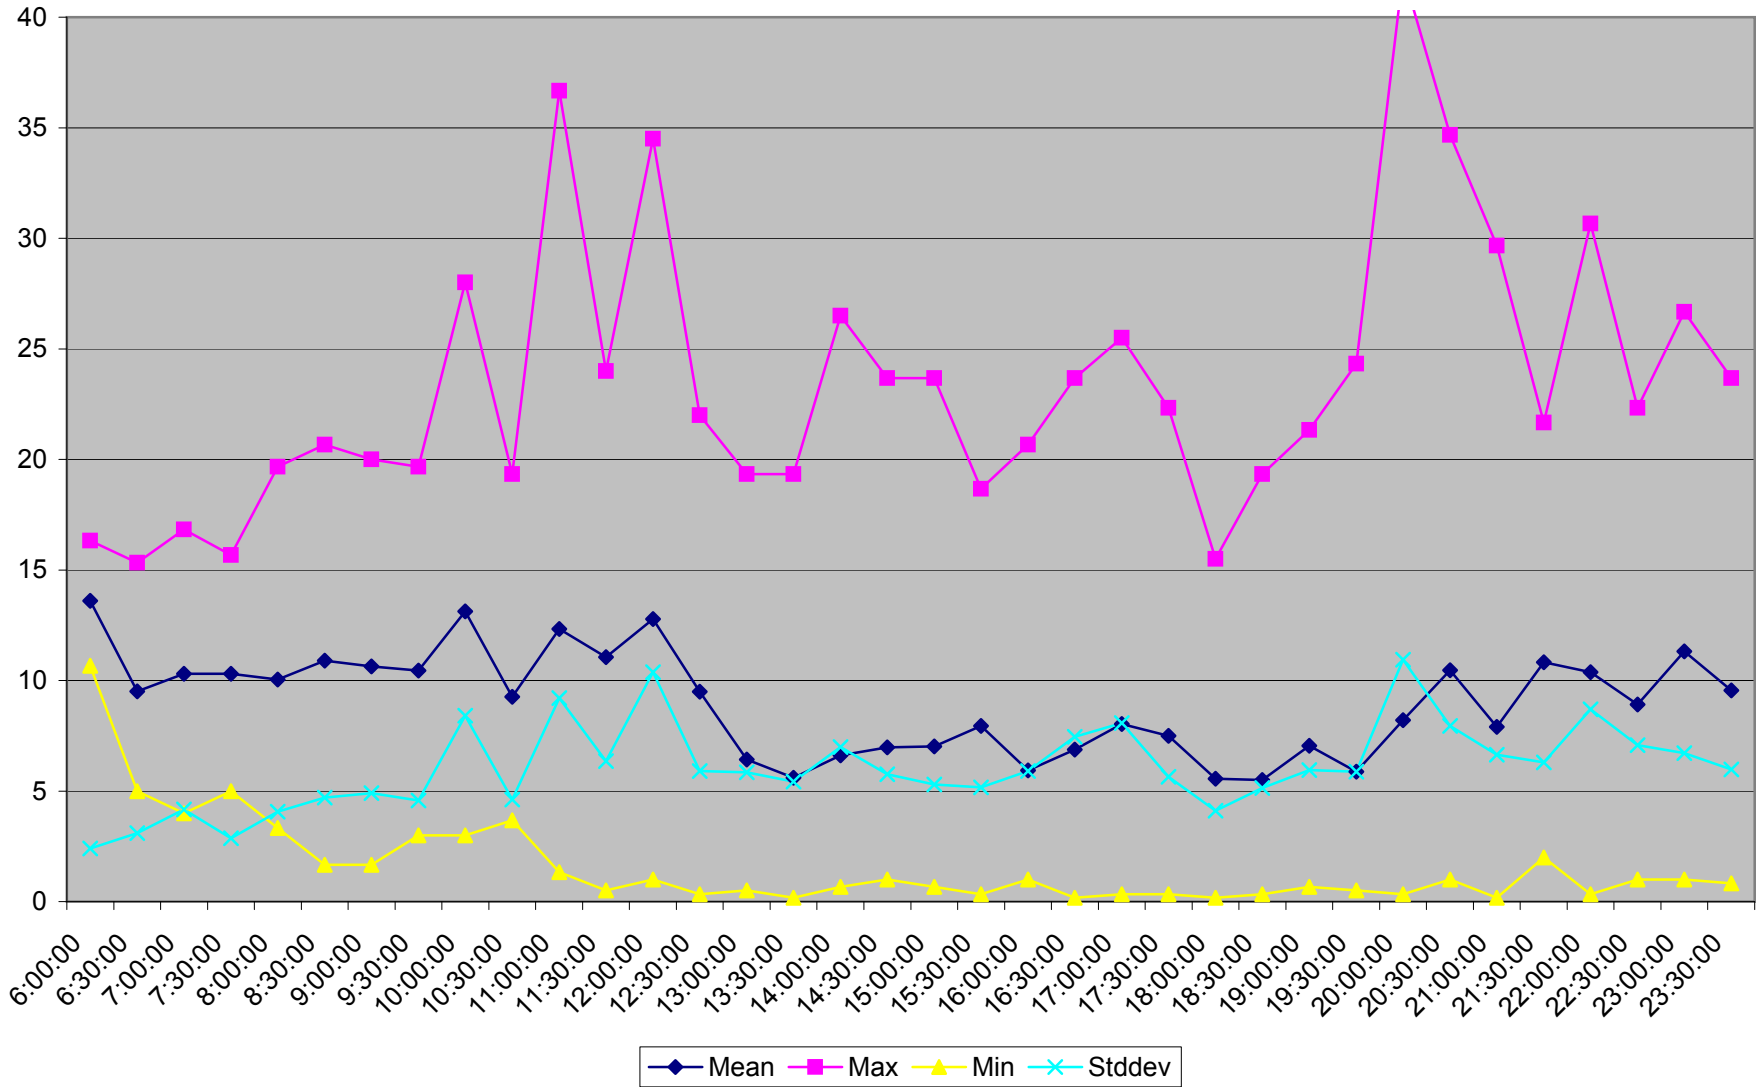

501 Queen Headways at Triller Ave. Westbound May 2013 Weekdays

501 Queen Headways at Triller Ave. Westbound July 2013 Weekdays

501 Queen Headways at Triller Ave. Westbound August 2013 Weekdays

501 Queen Headways at Triller Ave. Westbound September 2013 Weekdays

501 Queen Headways at Triller Ave. Westbound October 2013 Weekdays

501 Queen Headways at Triller Ave. Westbound May 2013 Saturdays

501 Queen Headways at Triller Ave. Westbound July 2013 Saturdays

501 Queen Headways at Triller Ave. Westbound August 2013 Saturdays

501 Queen Headways at Triller Ave. Westbound September 2013 Saturdays

501 Queen Headways at Triller Ave. Westbound October 2013 Saturdays

501 Queen Headways at Triller Ave. Westbound May 2013 Sundays

501 Queen Headways at Triller Ave. Westbound July 2013 Sundays

501 Queen Headways at Triller Ave. Westbound August 2013 Sundays

501 Queen Headways at Triller Ave. Westbound September 2013 Sundays

501 Queen Headways at Triller Ave. Westbound October 2013 Sundays