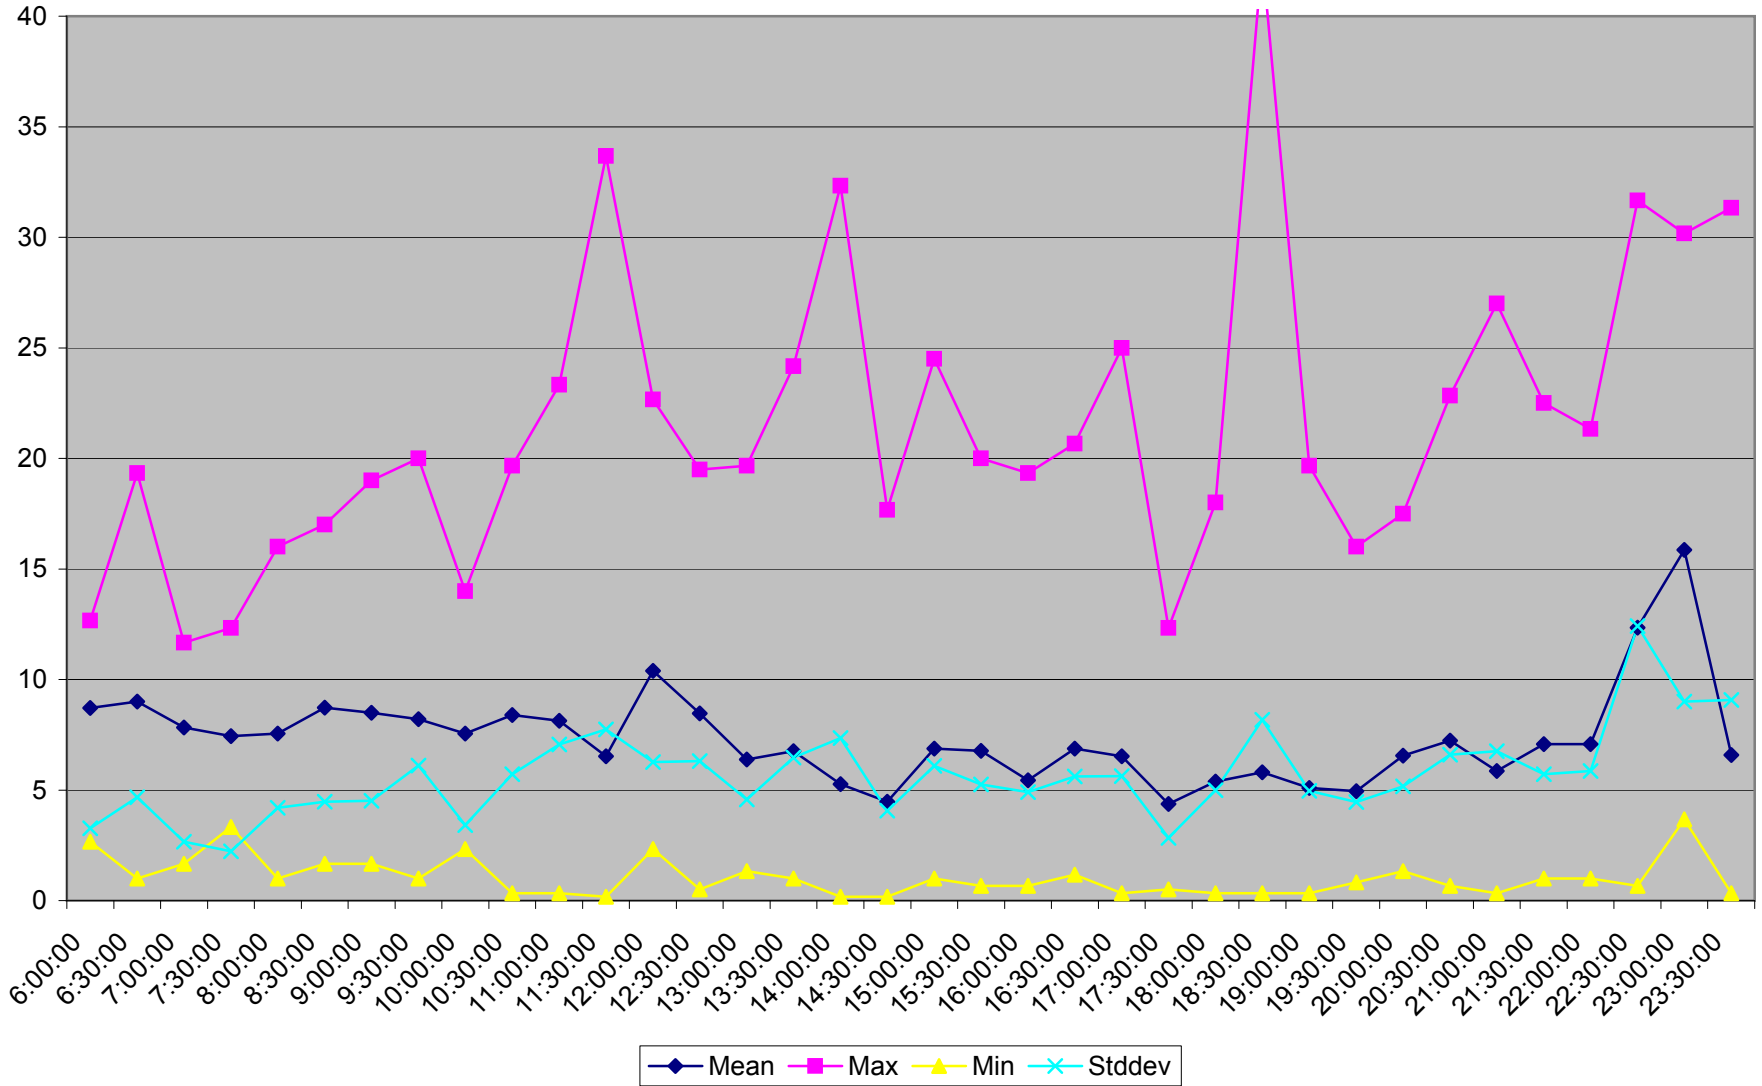

501 Queen Headways at Triller Ave. Westbound May 2013 Weekdays

501 Queen Headways at Triller Ave. Westbound July 2013 Weekdays

501 Queen Headways at Triller Ave. Westbound August 2013 Weekdays

501 Queen Headways at Triller Ave. Westbound September 2013 Weekdays

501 Queen Headways at Triller Ave. Westbound October 2013 Weekdays

501 Queen Headways at Triller Ave. Westbound May 2013 Saturdays

501 Queen Headways at Triller Ave. Westbound July 2013 Saturdays

501 Queen Headways at Triller Ave. Westbound August 2013 Saturdays

501 Queen Headways at Triller Ave. Westbound September 2013 Saturdays

501 Queen Headways at Triller Ave. Westbound October 2013 Saturdays

501 Queen Headways at Triller Ave. Westbound May 2013 Sundays

501 Queen Headways at Triller Ave. Westbound July 2013 Sundays

501 Queen Headways at Triller Ave. Westbound August 2013 Sundays

501 Queen Headways at Triller Ave. Westbound September 2013 Sundays

501 Queen Headways at Triller Ave. Westbound October 2013 Sundays