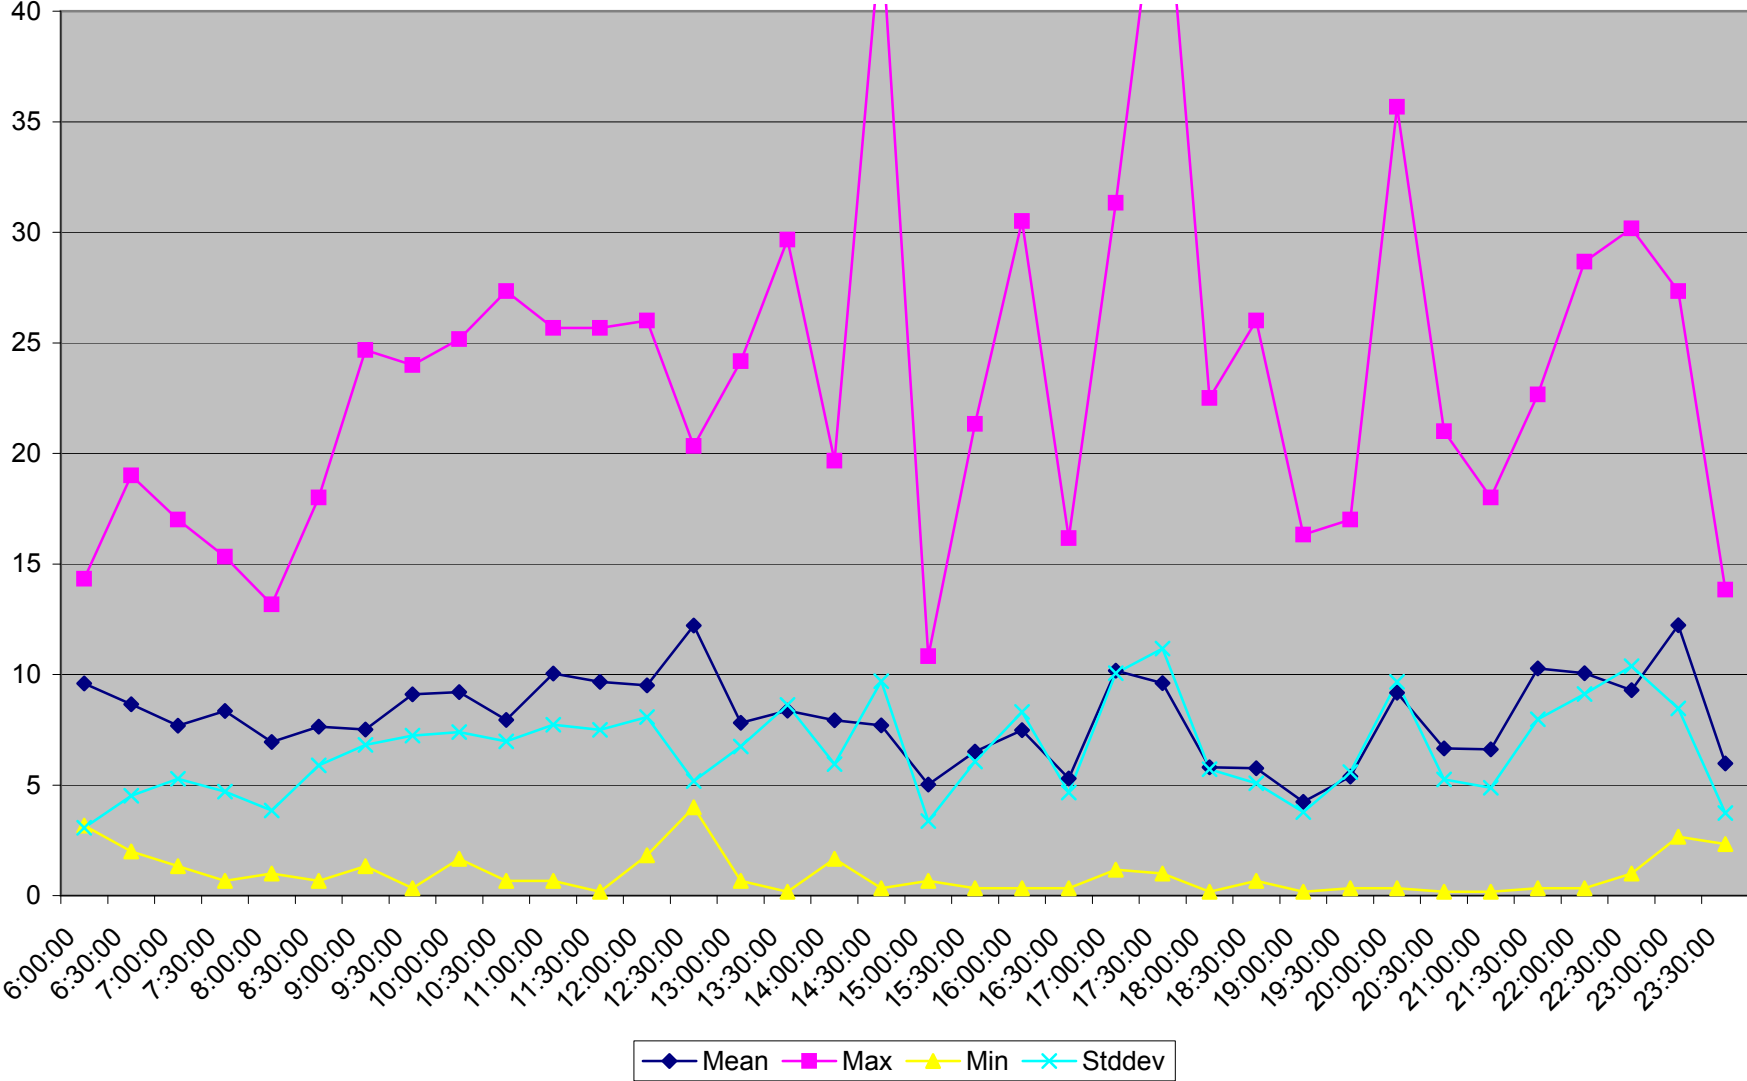

501 Queen Headways at Triller Ave. Westbound May 2013 Weekdays

501 Queen Headways at Triller Ave. Westbound July 2013 Weekdays

501 Queen Headways at Triller Ave. Westbound August 2013 Weekdays

501 Queen Headways at Triller Ave. Westbound September 2013 Weekdays

501 Queen Headways at Triller Ave. Westbound October 2013 Weekdays

501 Queen Headways at Triller Ave. Westbound May 2013 Saturdays

501 Queen Headways at Triller Ave. Westbound July 2013 Saturdays

501 Queen Headways at Triller Ave. Westbound August 2013 Saturdays

501 Queen Headways at Triller Ave. Westbound September 2013 Saturdays

501 Queen Headways at Triller Ave. Westbound October 2013 Saturdays

501 Queen Headways at Triller Ave. Westbound May 2013 Sundays

501 Queen Headways at Triller Ave. Westbound July 2013 Sundays

501 Queen Headways at Triller Ave. Westbound August 2013 Sundays

501 Queen Headways at Triller Ave. Westbound September 2013 Sundays

501 Queen Headways at Triller Ave. Westbound October 2013 Sundays