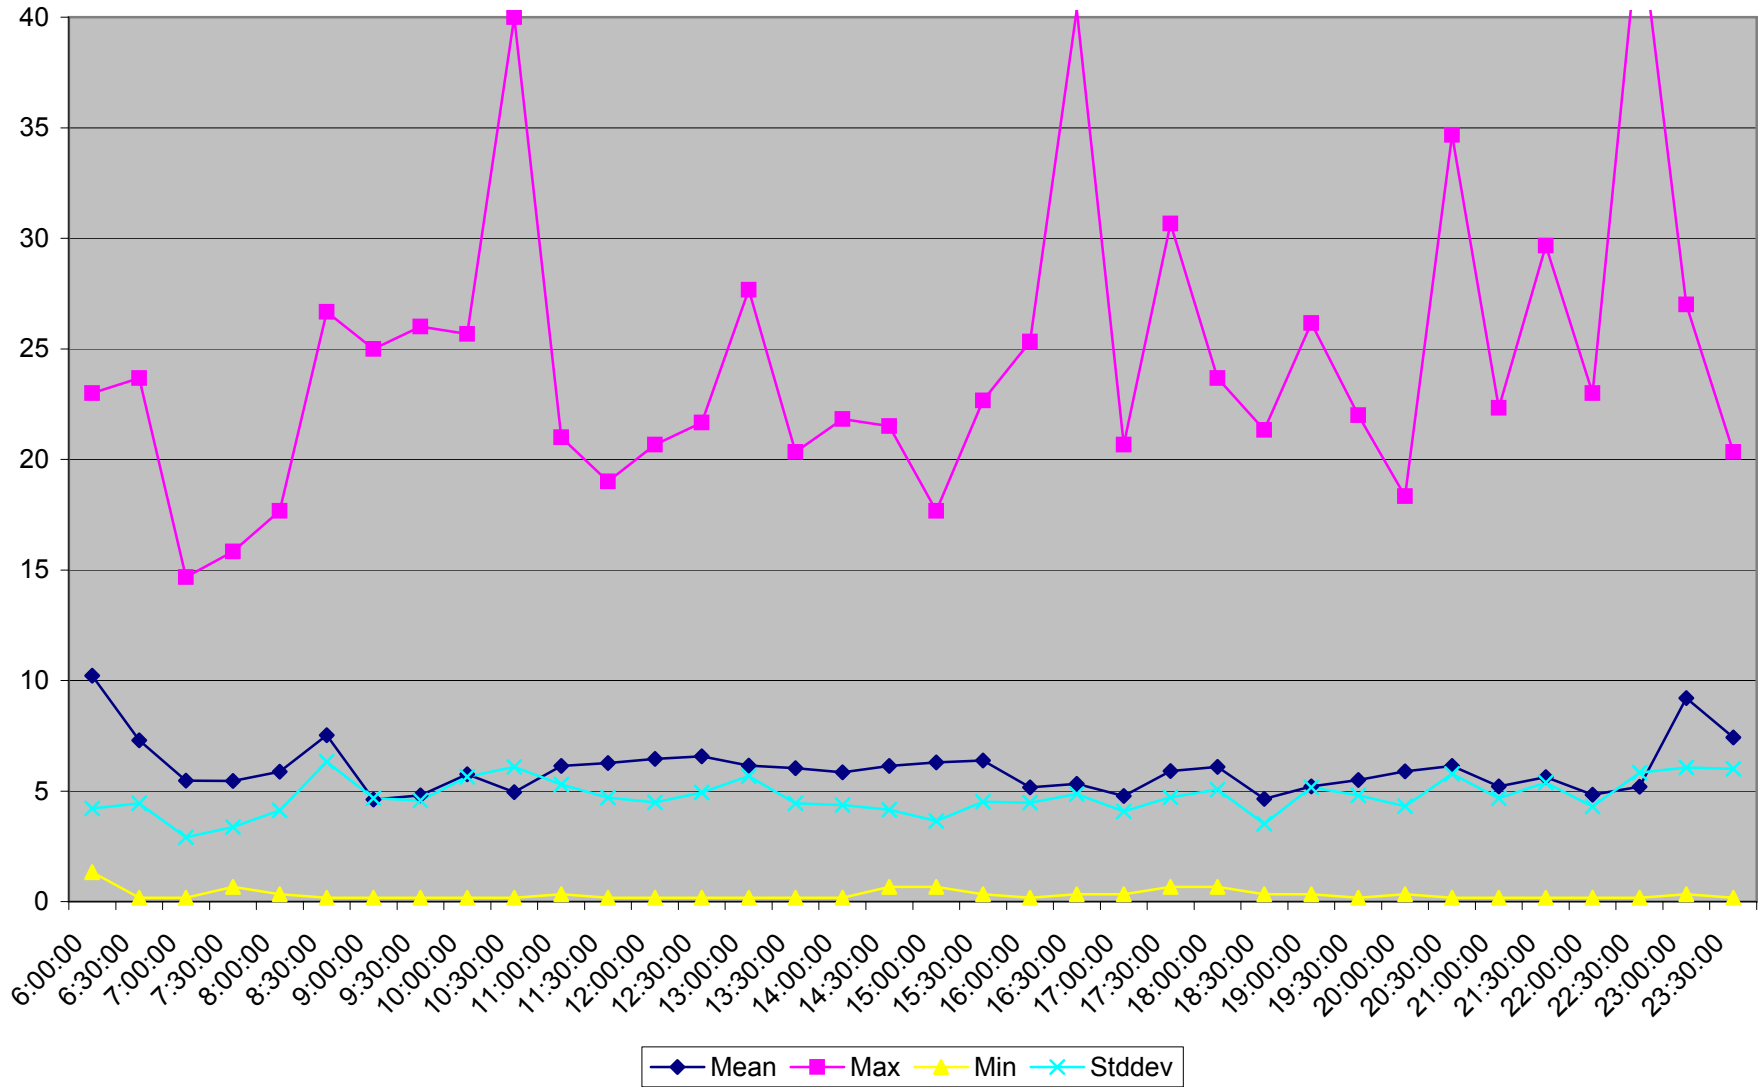

501 Queen Headways at Triller Ave. Westbound May 2013 Weekdays

501 Queen Headways at Triller Ave. Westbound July 2013 Weekdays

501 Queen Headways at Triller Ave. Westbound August 2013 Weekdays

501 Queen Headways at Triller Ave. Westbound September 2013 Weekdays

501 Queen Headways at Triller Ave. Westbound October 2013 Weekdays

501 Queen Headways at Triller Ave. Westbound May 2013 Saturdays

501 Queen Headways at Triller Ave. Westbound July 2013 Saturdays

501 Queen Headways at Triller Ave. Westbound August 2013 Saturdays

501 Queen Headways at Triller Ave. Westbound September 2013 Saturdays

501 Queen Headways at Triller Ave. Westbound October 2013 Saturdays

501 Queen Headways at Triller Ave. Westbound May 2013 Sundays

501 Queen Headways at Triller Ave. Westbound July 2013 Sundays

501 Queen Headways at Triller Ave. Westbound August 2013 Sundays

501 Queen Headways at Triller Ave. Westbound September 2013 Sundays

501 Queen Headways at Triller Ave. Westbound October 2013 Sundays