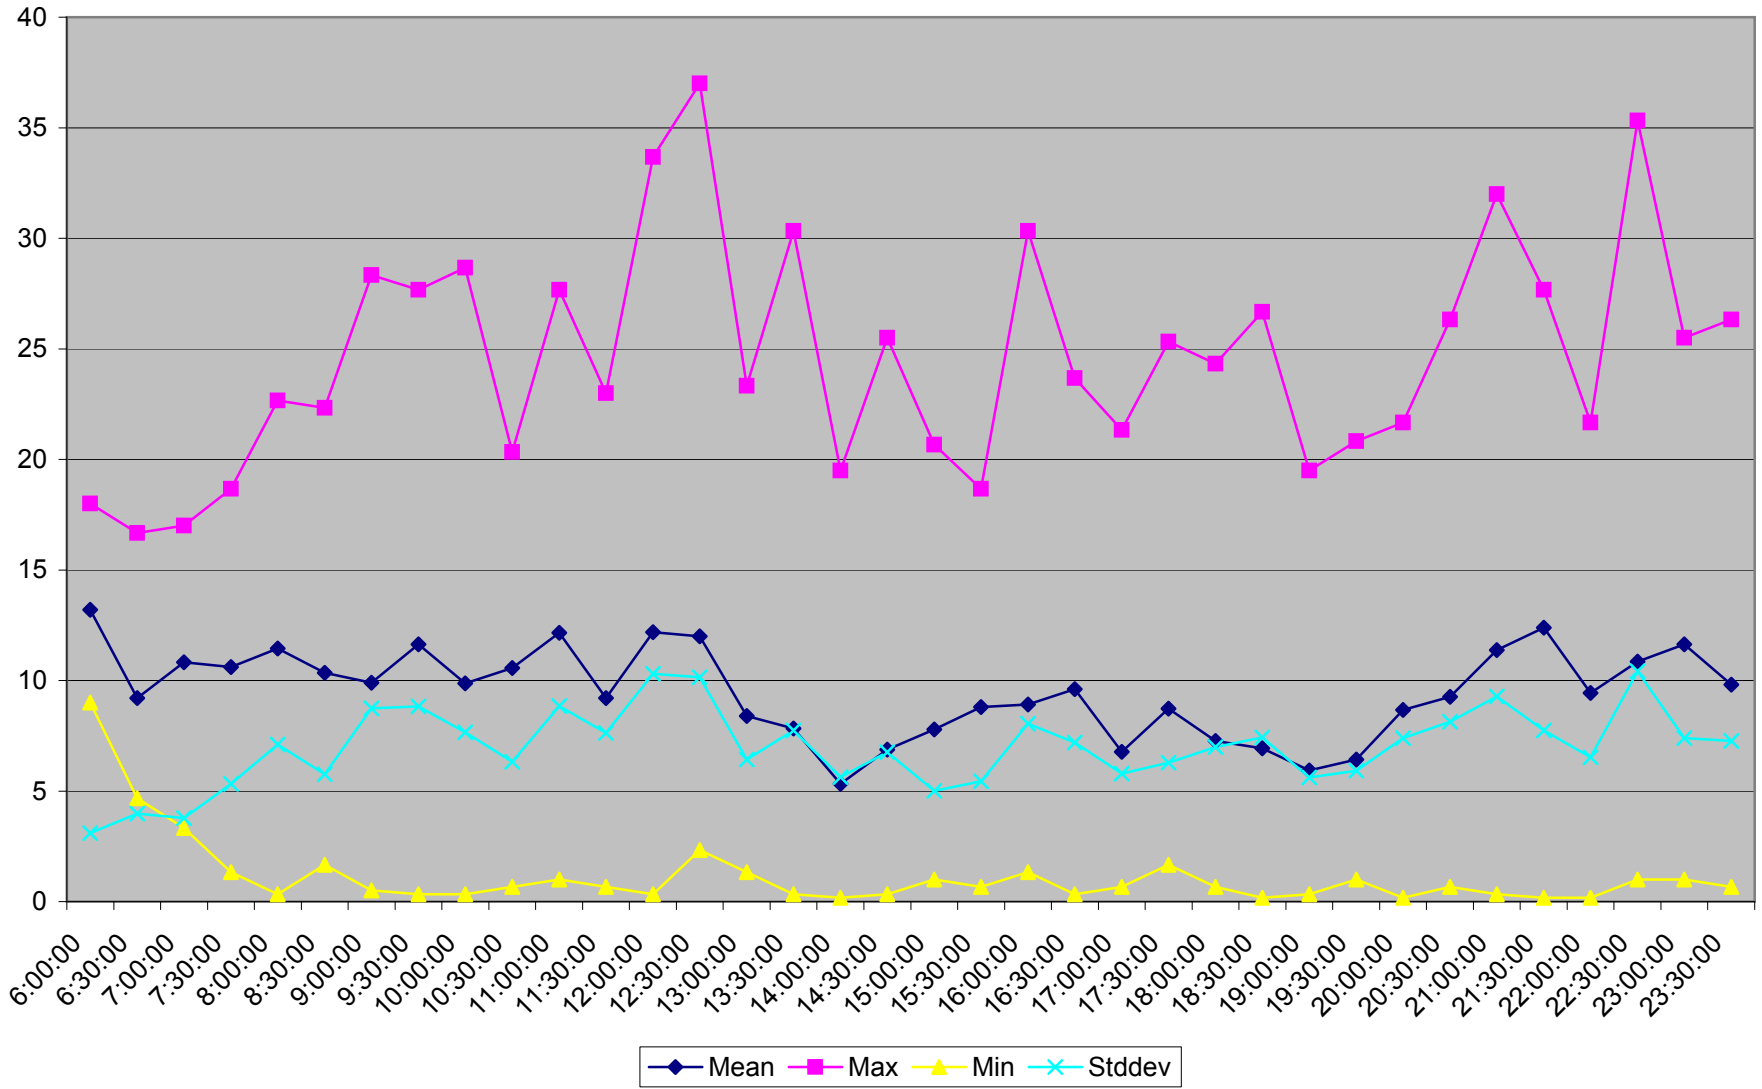

501 Queen Headways at Triller Ave. Westbound May 2013 Weekdays

501 Queen Headways at Triller Ave. Westbound July 2013 Weekdays

501 Queen Headways at Triller Ave. Westbound August 2013 Weekdays

501 Queen Headways at Triller Ave. Westbound September 2013 Weekdays

501 Queen Headways at Triller Ave. Westbound October 2013 Weekdays

501 Queen Headways at Triller Ave. Westbound May 2013 Saturdays

501 Queen Headways at Triller Ave. Westbound July 2013 Saturdays

501 Queen Headways at Triller Ave. Westbound August 2013 Saturdays

501 Queen Headways at Triller Ave. Westbound September 2013 Saturdays

501 Queen Headways at Triller Ave. Westbound October 2013 Saturdays

501 Queen Headways at Triller Ave. Westbound May 2013 Sundays

501 Queen Headways at Triller Ave. Westbound July 2013 Sundays

501 Queen Headways at Triller Ave. Westbound August 2013 Sundays

501 Queen Headways at Triller Ave. Westbound September 2013 Sundays

501 Queen Headways at Triller Ave. Westbound October 2013 Sundays