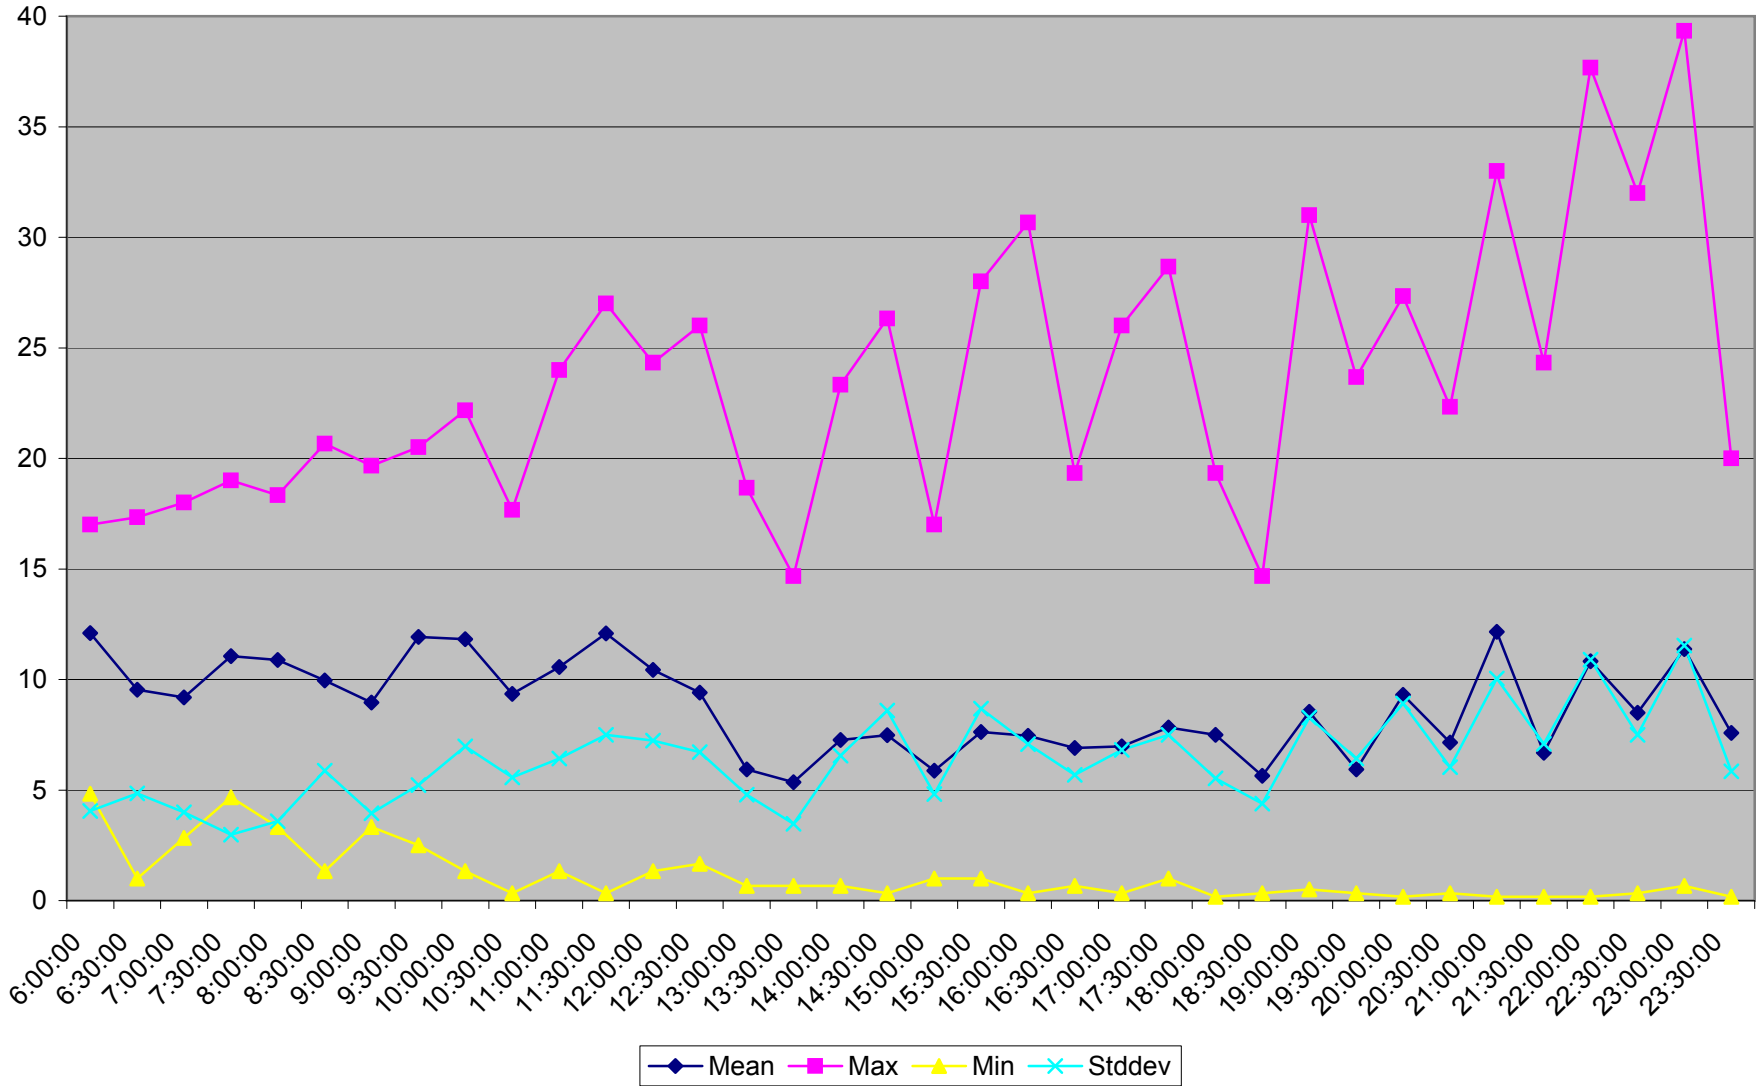

501 Queen Headways at Triller Ave. Westbound May 2013 Weekdays

501 Queen Headways at Triller Ave. Westbound July 2013 Weekdays

501 Queen Headways at Triller Ave. Westbound August 2013 Weekdays

501 Queen Headways at Triller Ave. Westbound September 2013 Weekdays

501 Queen Headways at Triller Ave. Westbound October 2013 Weekdays

501 Queen Headways at Triller Ave. Westbound May 2013 Saturdays

501 Queen Headways at Triller Ave. Westbound July 2013 Saturdays

501 Queen Headways at Triller Ave. Westbound August 2013 Saturdays

501 Queen Headways at Triller Ave. Westbound September 2013 Saturdays

501 Queen Headways at Triller Ave. Westbound October 2013 Saturdays

501 Queen Headways at Triller Ave. Westbound May 2013 Sundays

501 Queen Headways at Triller Ave. Westbound July 2013 Sundays

501 Queen Headways at Triller Ave. Westbound August 2013 Sundays

501 Queen Headways at Triller Ave. Westbound September 2013 Sundays

501 Queen Headways at Triller Ave. Westbound October 2013 Sundays