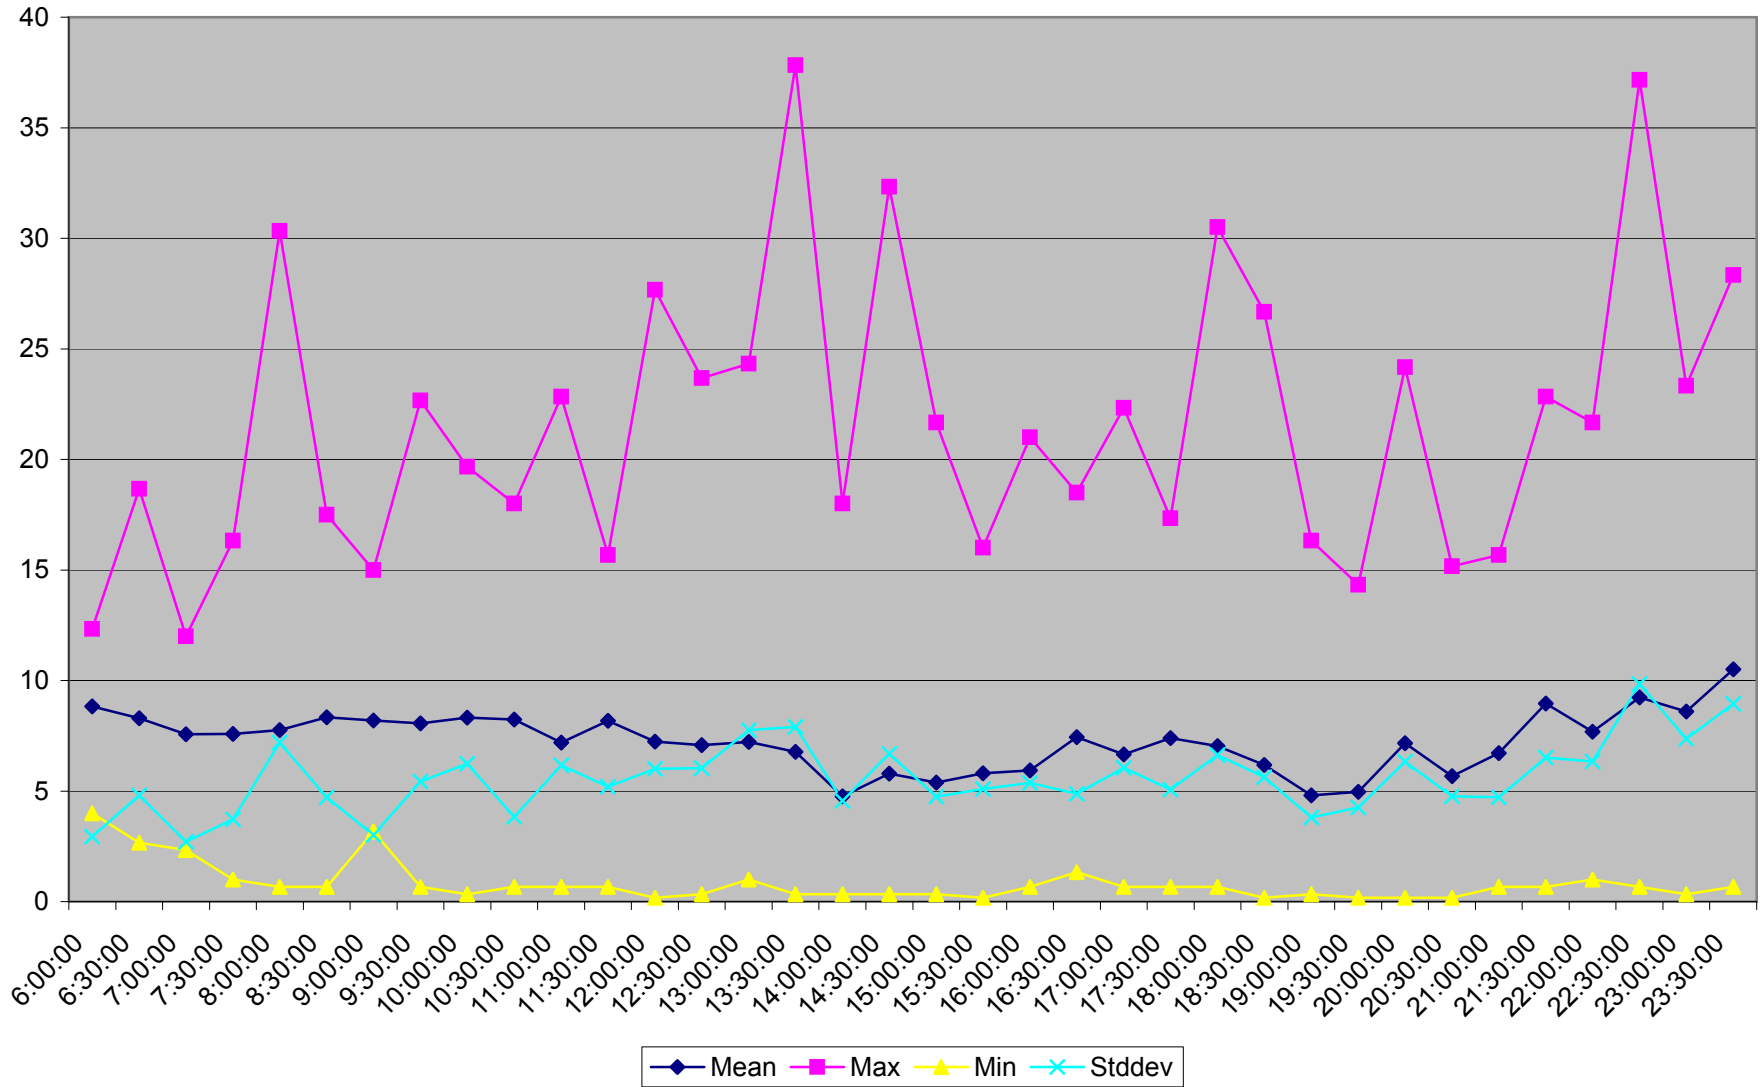

501 Queen Headways at Triller Ave. Westbound May 2013 Weekdays

501 Queen Headways at Triller Ave. Westbound July 2013 Weekdays

501 Queen Headways at Triller Ave. Westbound August 2013 Weekdays

501 Queen Headways at Triller Ave. Westbound September 2013 Weekdays

501 Queen Headways at Triller Ave. Westbound October 2013 Weekdays

501 Queen Headways at Triller Ave. Westbound May 2013 Saturdays

501 Queen Headways at Triller Ave. Westbound July 2013 Saturdays

501 Queen Headways at Triller Ave. Westbound August 2013 Saturdays

501 Queen Headways at Triller Ave. Westbound September 2013 Saturdays

501 Queen Headways at Triller Ave. Westbound October 2013 Saturdays

501 Queen Headways at Triller Ave. Westbound May 2013 Sundays

501 Queen Headways at Triller Ave. Westbound July 2013 Sundays

501 Queen Headways at Triller Ave. Westbound August 2013 Sundays

501 Queen Headways at Triller Ave. Westbound September 2013 Sundays

501 Queen Headways at Triller Ave. Westbound October 2013 Sundays