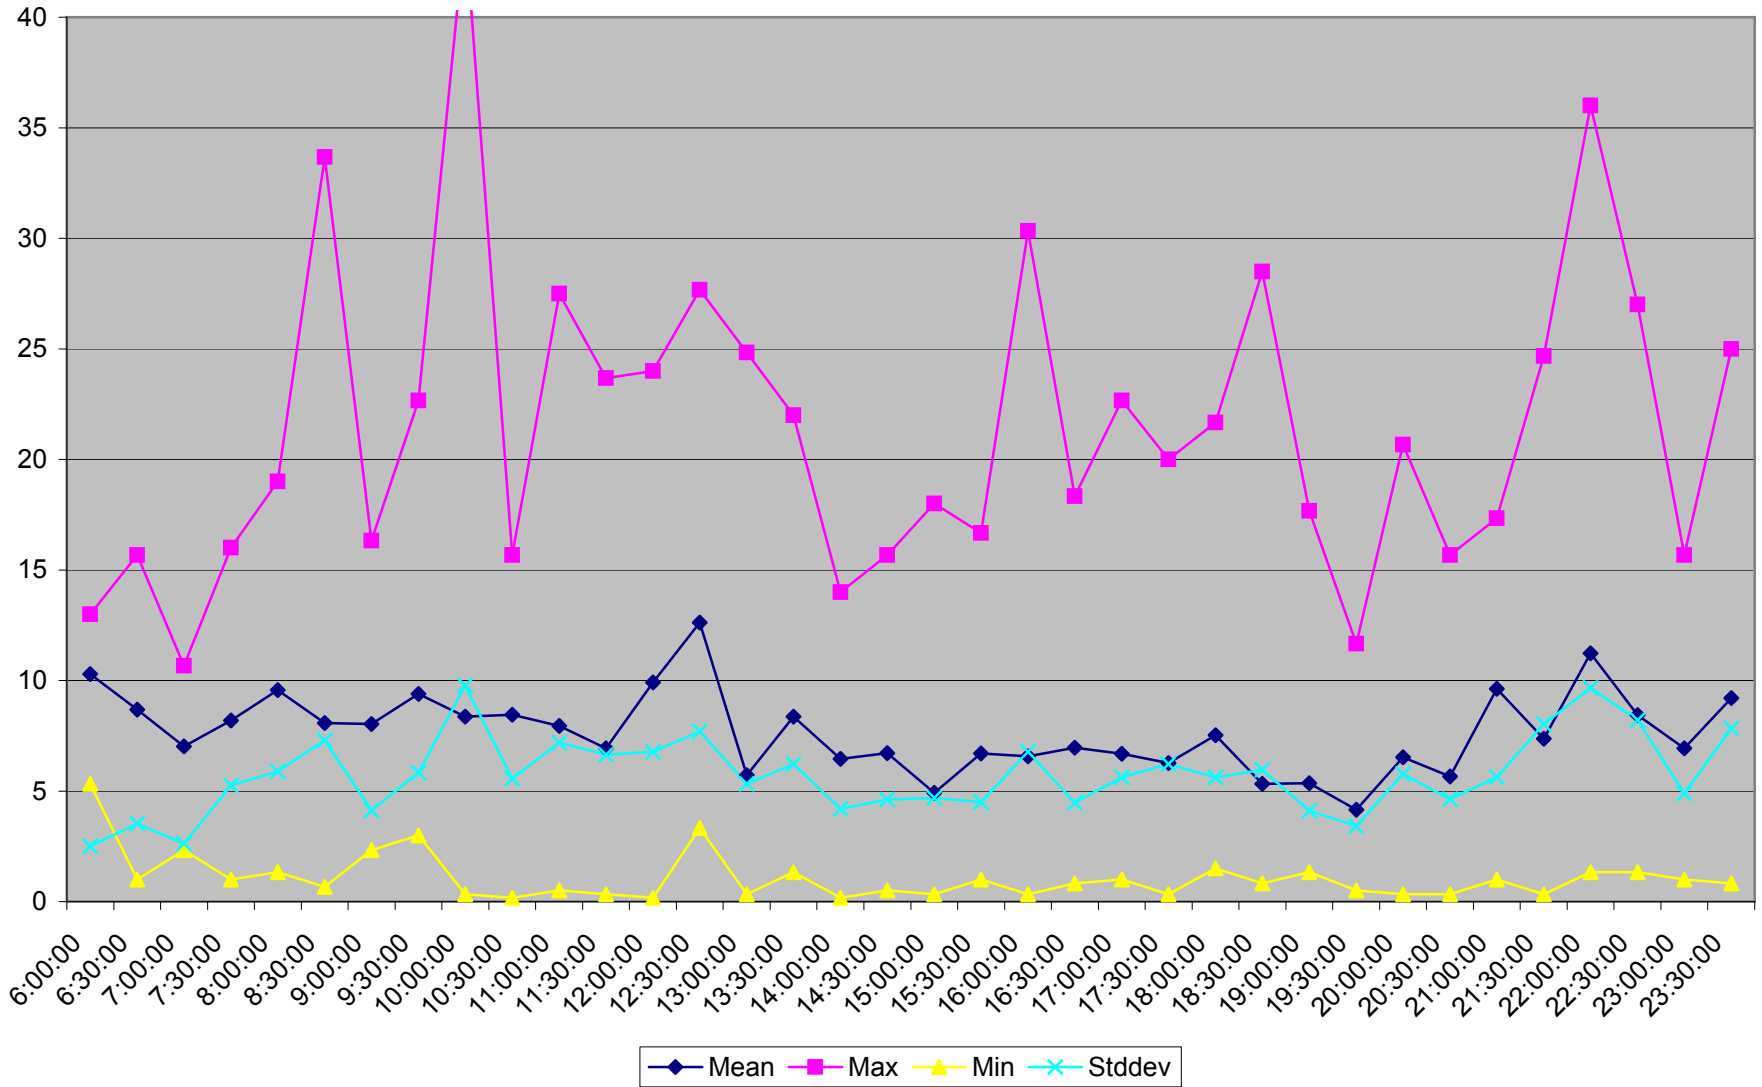

501 Queen Headways at Triller Ave. Westbound May 2013 Weekdays

501 Queen Headways at Triller Ave. Westbound July 2013 Weekdays

501 Queen Headways at Triller Ave. Westbound August 2013 Weekdays

501 Queen Headways at Triller Ave. Westbound September 2013 Weekdays

501 Queen Headways at Triller Ave. Westbound October 2013 Weekdays

501 Queen Headways at Triller Ave. Westbound May 2013 Saturdays

501 Queen Headways at Triller Ave. Westbound July 2013 Saturdays

501 Queen Headways at Triller Ave. Westbound August 2013 Saturdays

501 Queen Headways at Triller Ave. Westbound September 2013 Saturdays

501 Queen Headways at Triller Ave. Westbound October 2013 Saturdays

501 Queen Headways at Triller Ave. Westbound May 2013 Sundays

501 Queen Headways at Triller Ave. Westbound July 2013 Sundays

501 Queen Headways at Triller Ave. Westbound August 2013 Sundays

501 Queen Headways at Triller Ave. Westbound September 2013 Sundays

501 Queen Headways at Triller Ave. Westbound October 2013 Sundays