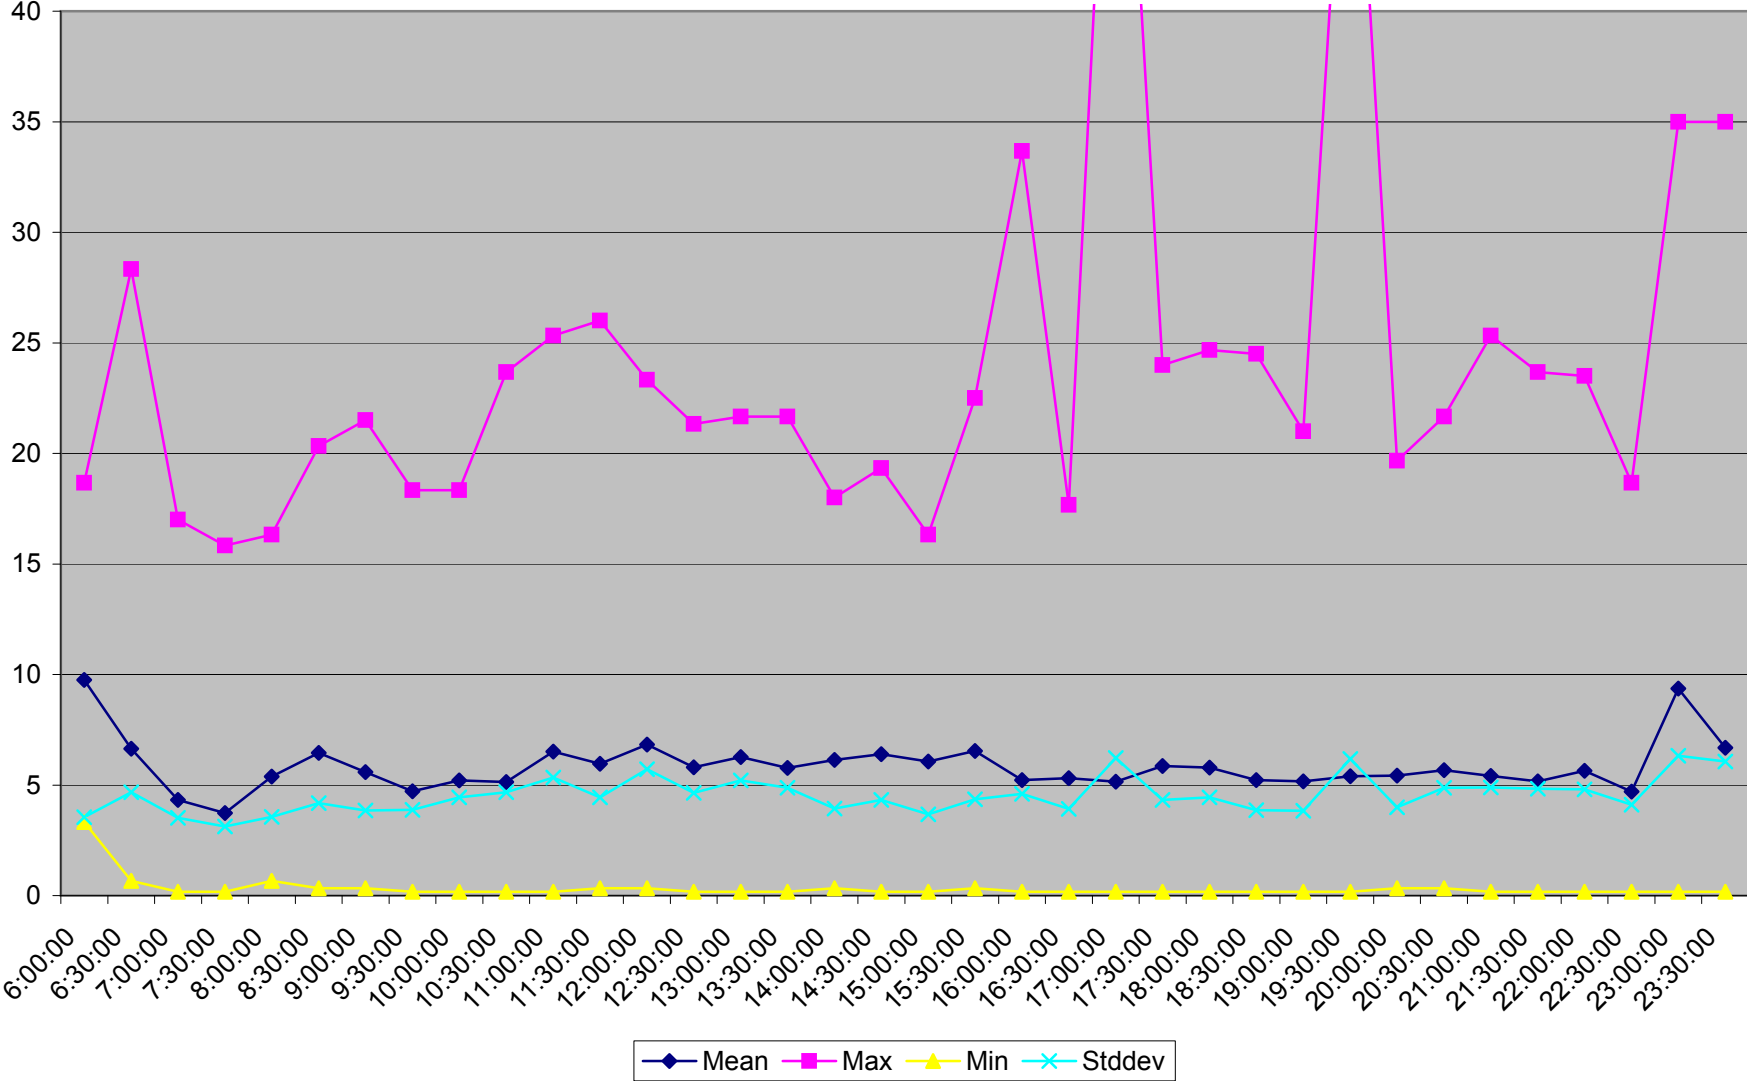

501 Queen Headways at Triller Ave. Westbound May 2013 Weekdays

501 Queen Headways at Triller Ave. Westbound July 2013 Weekdays

501 Queen Headways at Triller Ave. Westbound August 2013 Weekdays

501 Queen Headways at Triller Ave. Westbound September 2013 Weekdays

501 Queen Headways at Triller Ave. Westbound October 2013 Weekdays

501 Queen Headways at Triller Ave. Westbound May 2013 Saturdays

501 Queen Headways at Triller Ave. Westbound July 2013 Saturdays

501 Queen Headways at Triller Ave. Westbound August 2013 Saturdays

501 Queen Headways at Triller Ave. Westbound September 2013 Saturdays

501 Queen Headways at Triller Ave. Westbound October 2013 Saturdays

501 Queen Headways at Triller Ave. Westbound May 2013 Sundays

501 Queen Headways at Triller Ave. Westbound July 2013 Sundays

501 Queen Headways at Triller Ave. Westbound August 2013 Sundays

501 Queen Headways at Triller Ave. Westbound September 2013 Sundays

501 Queen Headways at Triller Ave. Westbound October 2013 Sundays