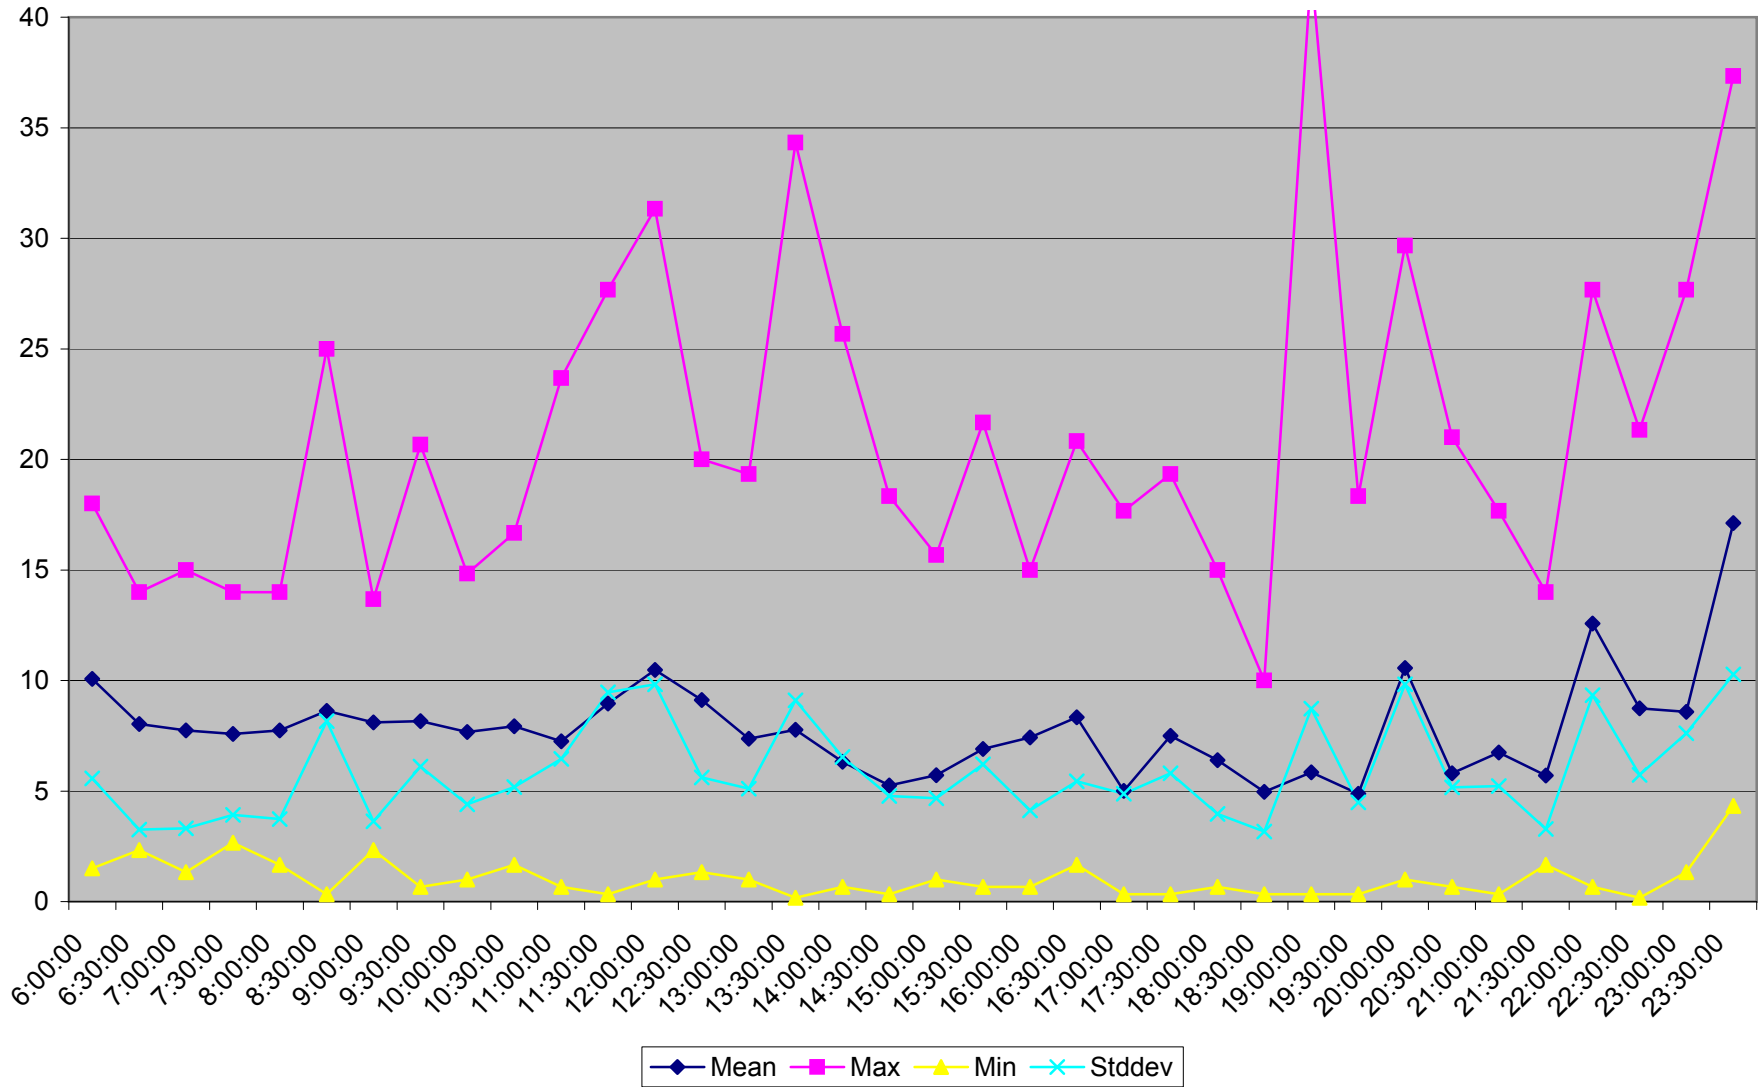

501 Queen Headways at Triller Ave. Westbound May 2013 Weekdays

501 Queen Headways at Triller Ave. Westbound July 2013 Weekdays

501 Queen Headways at Triller Ave. Westbound August 2013 Weekdays

501 Queen Headways at Triller Ave. Westbound September 2013 Weekdays

501 Queen Headways at Triller Ave. Westbound October 2013 Weekdays

501 Queen Headways at Triller Ave. Westbound May 2013 Saturdays

501 Queen Headways at Triller Ave. Westbound July 2013 Saturdays

501 Queen Headways at Triller Ave. Westbound August 2013 Saturdays

501 Queen Headways at Triller Ave. Westbound September 2013 Saturdays

501 Queen Headways at Triller Ave. Westbound October 2013 Saturdays

501 Queen Headways at Triller Ave. Westbound May 2013 Sundays

501 Queen Headways at Triller Ave. Westbound July 2013 Sundays

501 Queen Headways at Triller Ave. Westbound August 2013 Sundays

501 Queen Headways at Triller Ave. Westbound September 2013 Sundays

501 Queen Headways at Triller Ave. Westbound October 2013 Sundays