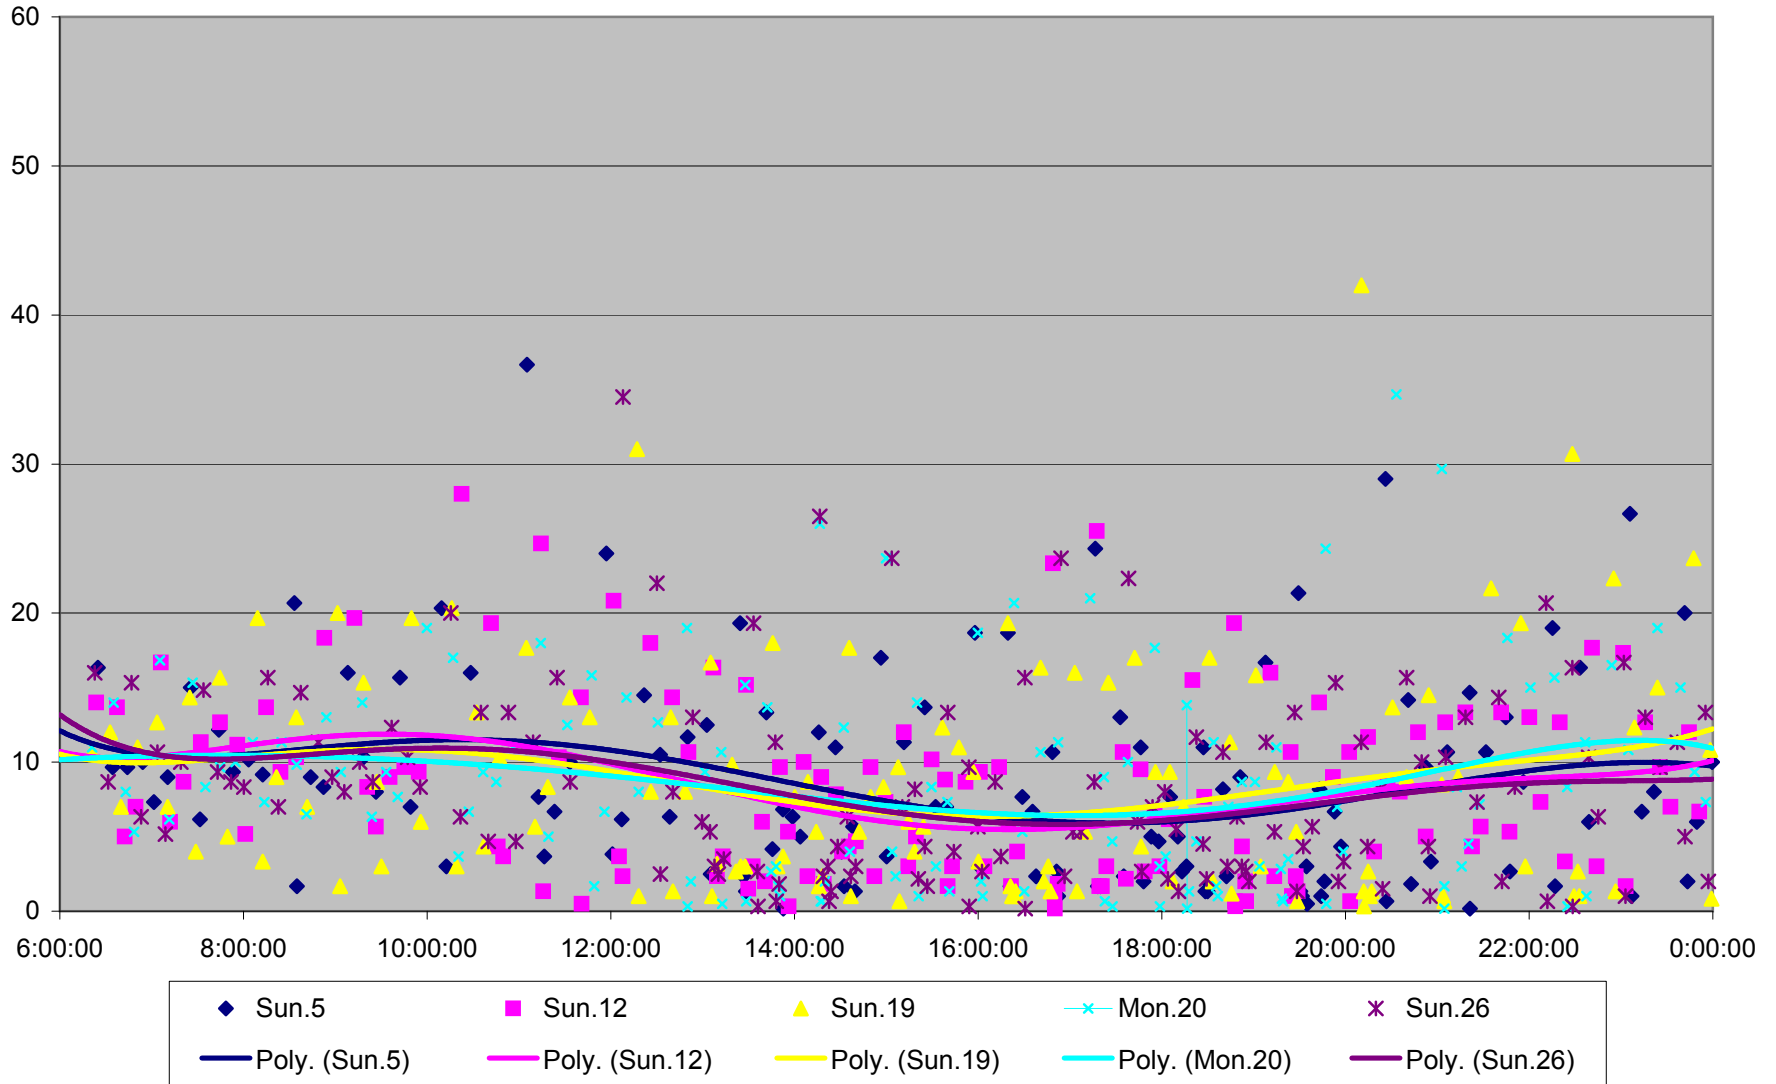

501 Queen Headways at Triller Ave. Westbound May 2013

501 Queen Headways at Triller Ave. Westbound July 2013

501 Queen Headways at Triller Ave. Westbound August 2013

501 Queen Headways at Triller Ave. Westbound September 2013

501 Queen Headways at Triller Ave. Westbound October 2013