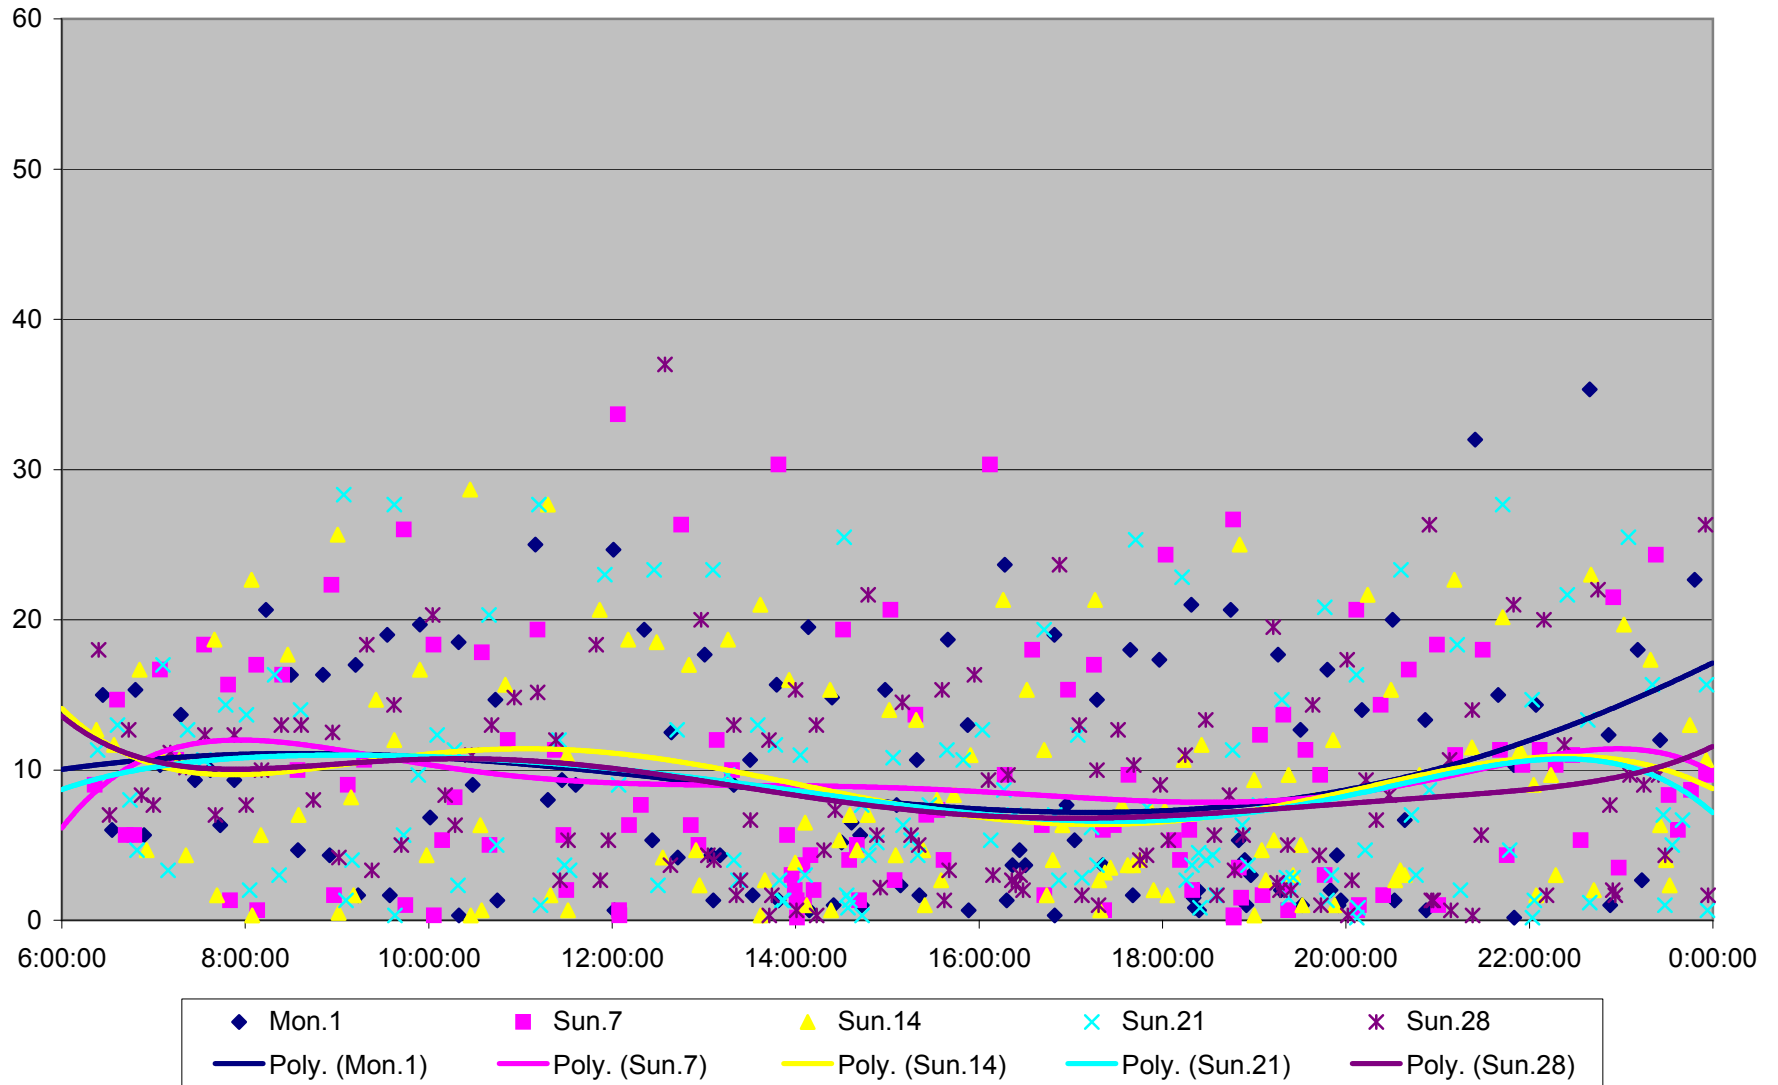

501 Queen Headways at Triller Ave. Westbound May 2013

501 Queen Headways at Triller Ave. Westbound July 2013

501 Queen Headways at Triller Ave. Westbound August 2013

501 Queen Headways at Triller Ave. Westbound September 2013

501 Queen Headways at Triller Ave. Westbound October 2013