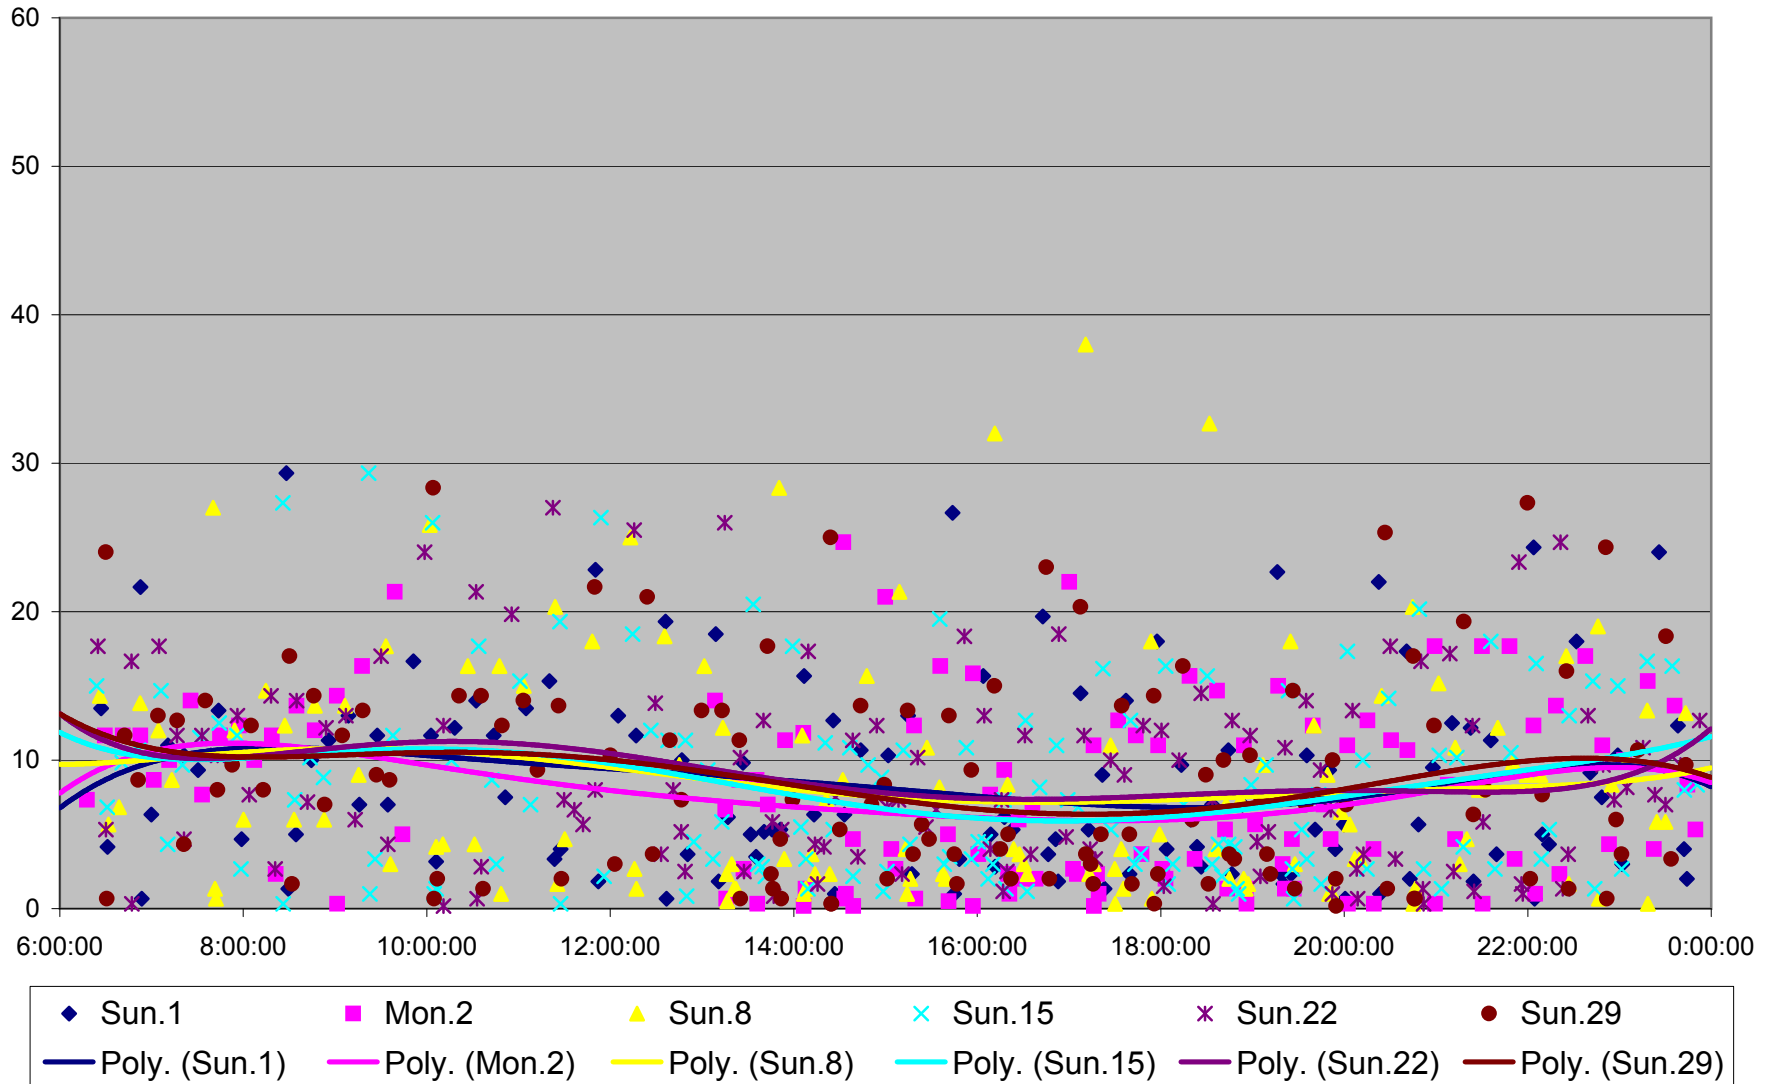

501 Queen Headways at Triller Ave. Westbound May 2013

501 Queen Headways at Triller Ave. Westbound July 2013

501 Queen Headways at Triller Ave. Westbound August 2013

501 Queen Headways at Triller Ave. Westbound September 2013

501 Queen Headways at Triller Ave. Westbound October 2013