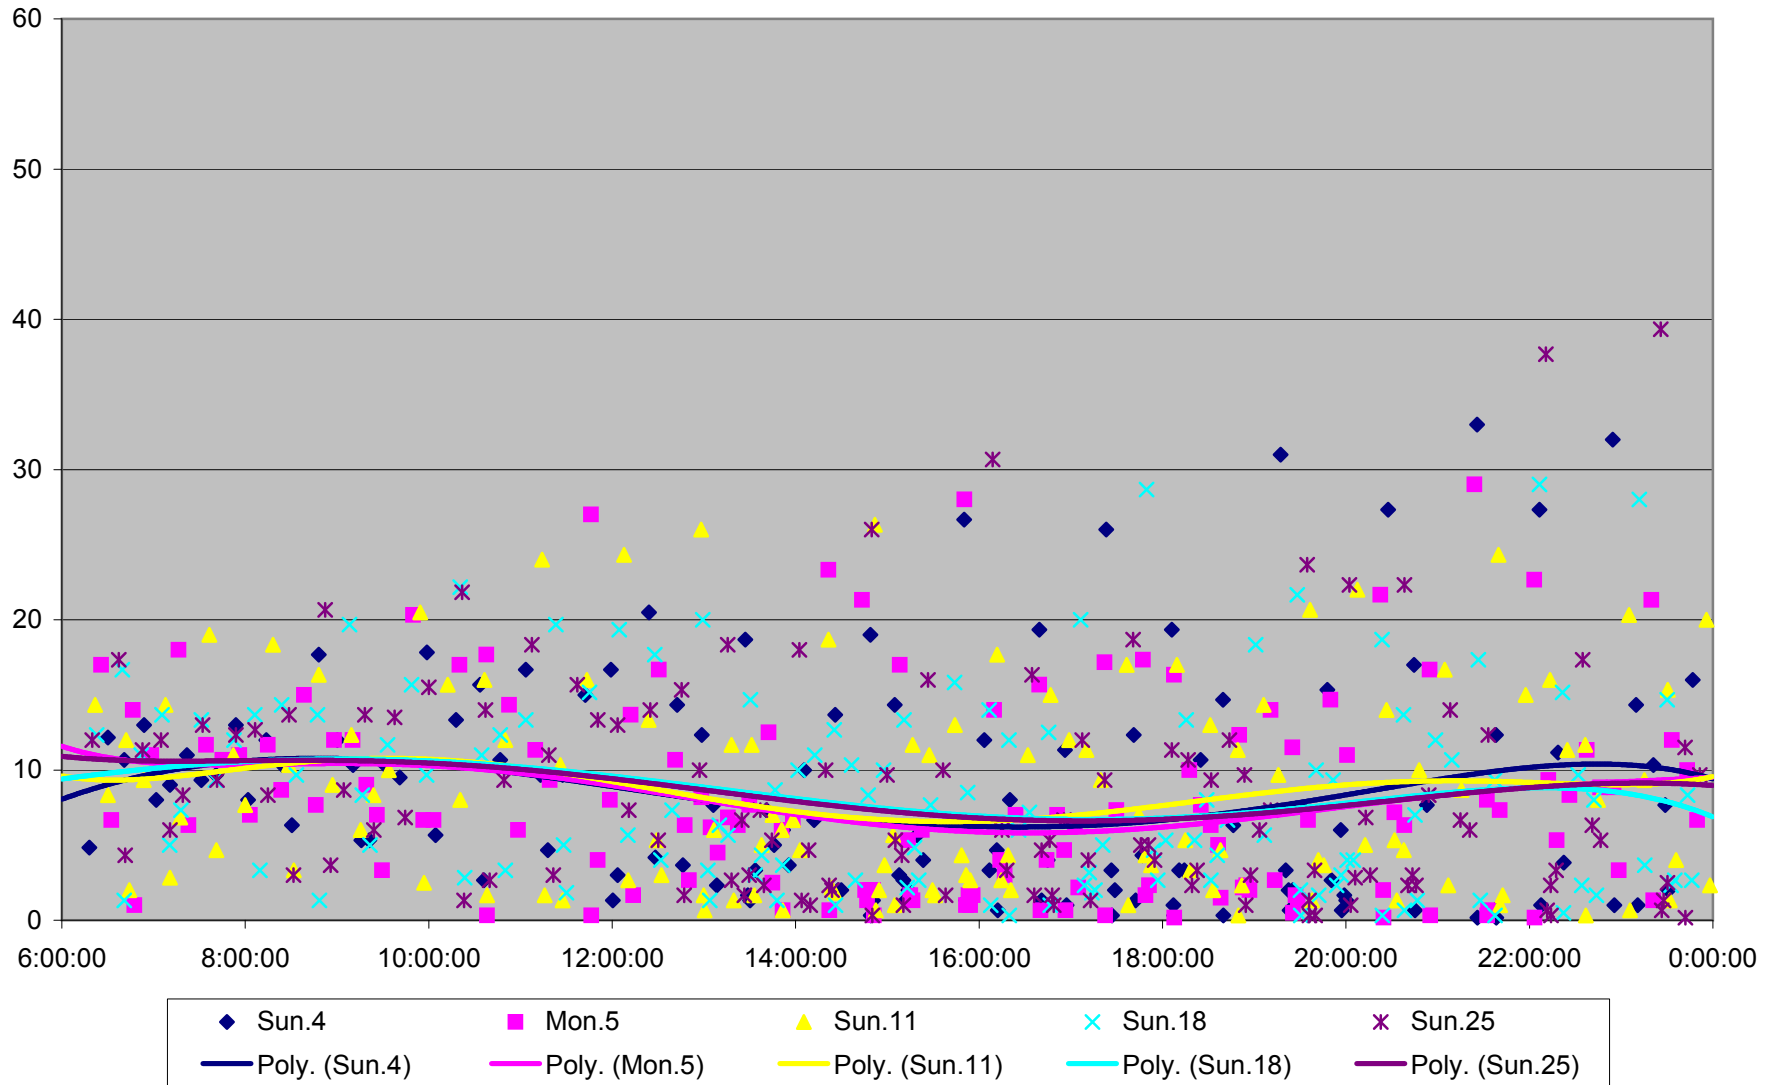

501 Queen Headways at Triller Ave. Westbound May 2013

501 Queen Headways at Triller Ave. Westbound July 2013

501 Queen Headways at Triller Ave. Westbound August 2013

501 Queen Headways at Triller Ave. Westbound September 2013

501 Queen Headways at Triller Ave. Westbound October 2013