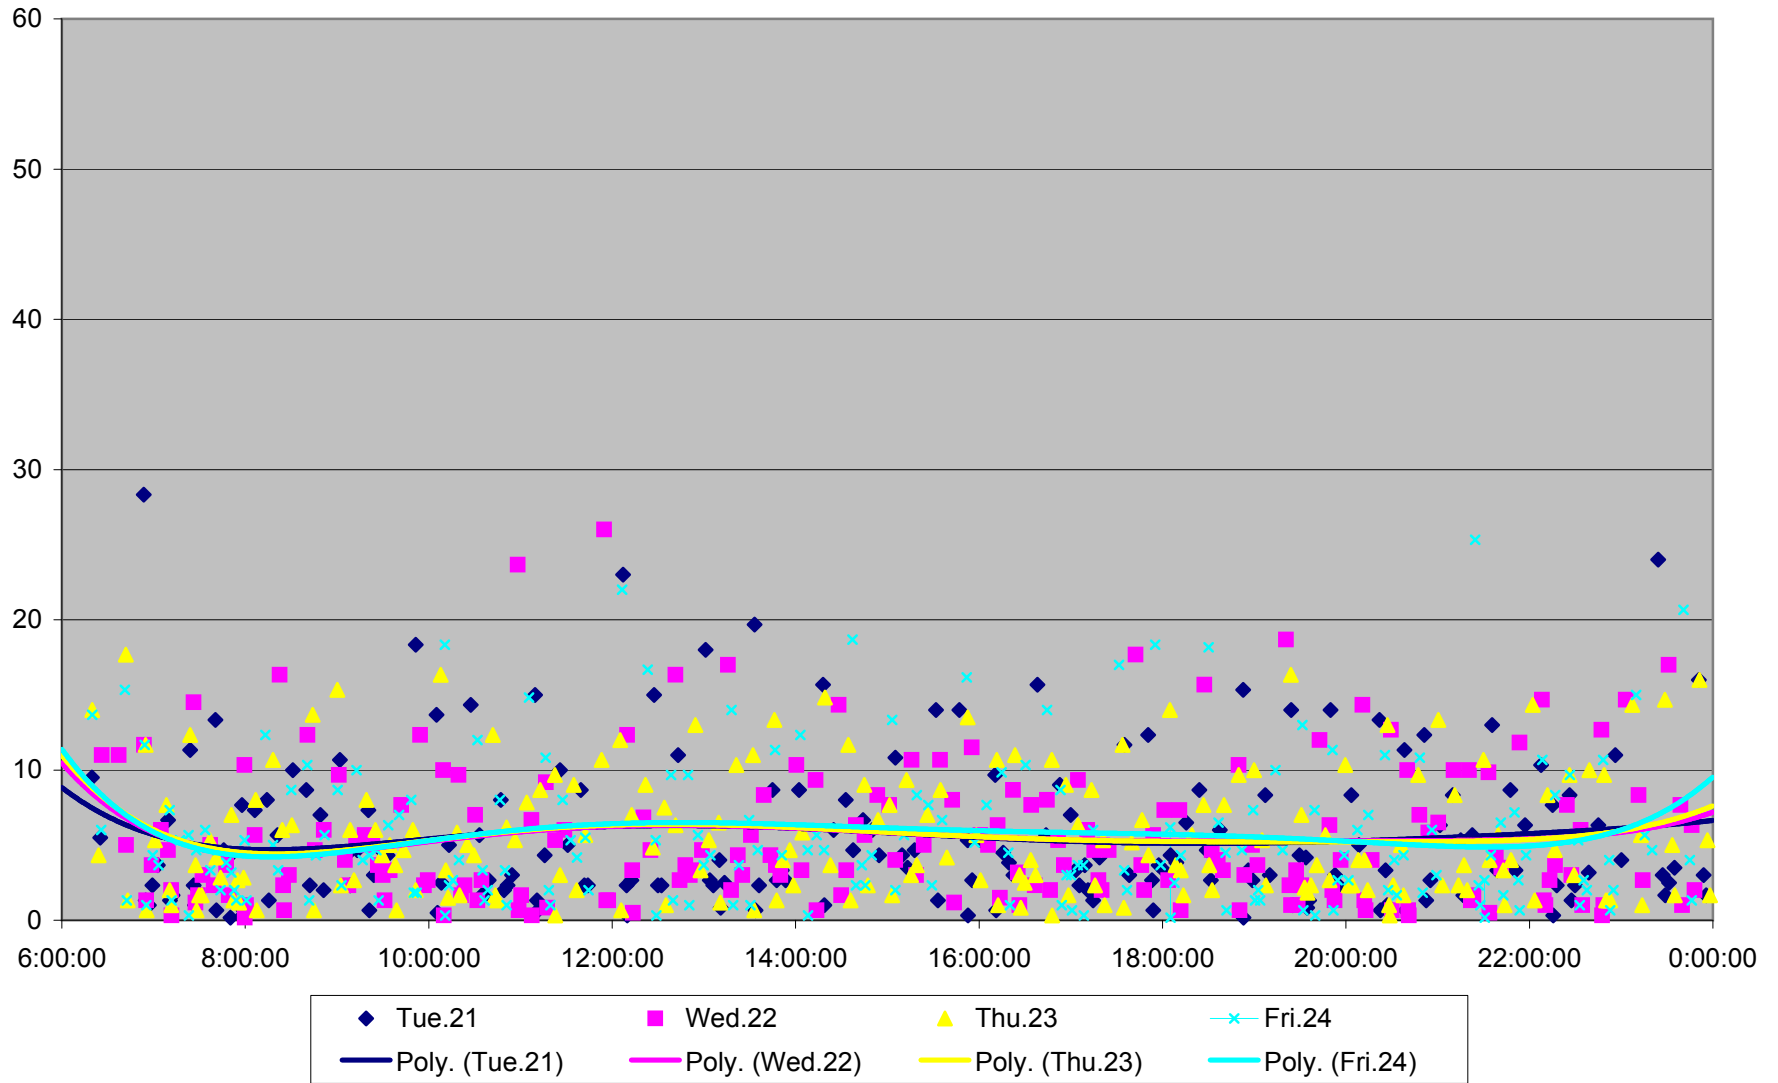

501 Queen Headways at Triller Ave. Westbound May 2013