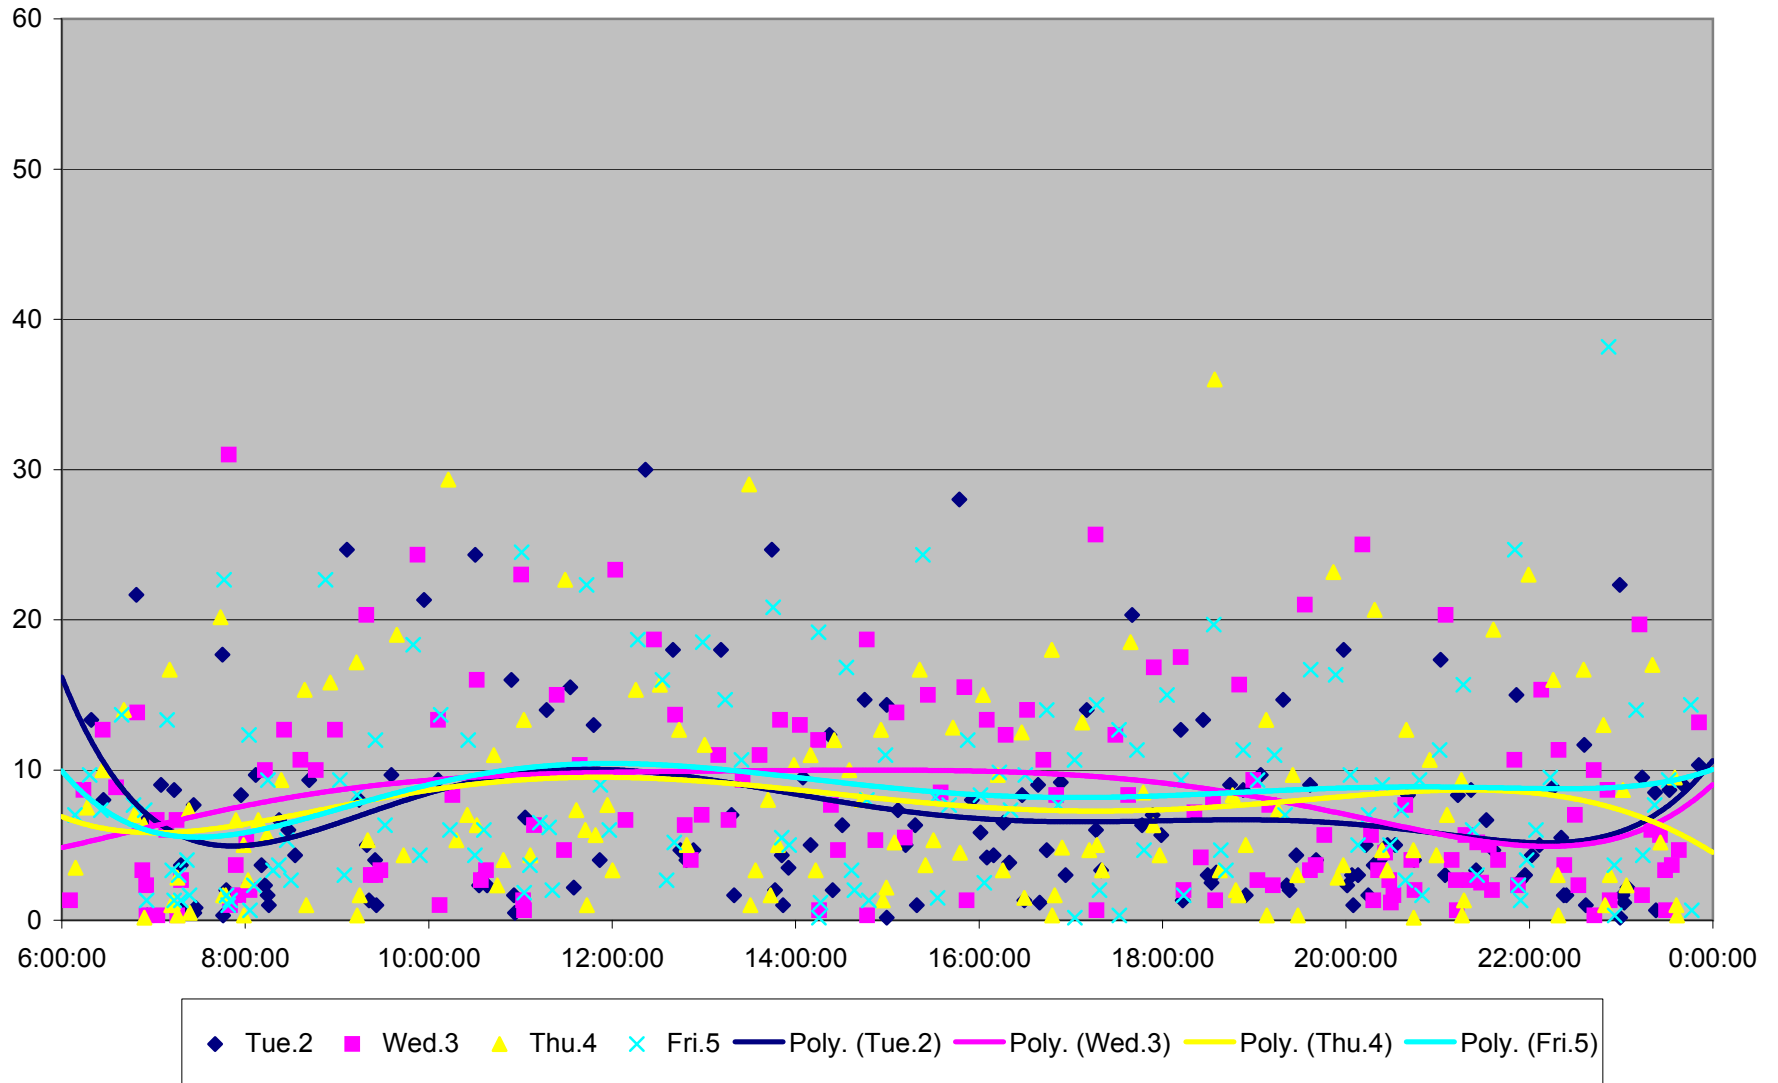

501 Queen Headways at Triller Ave. Westbound July 2013