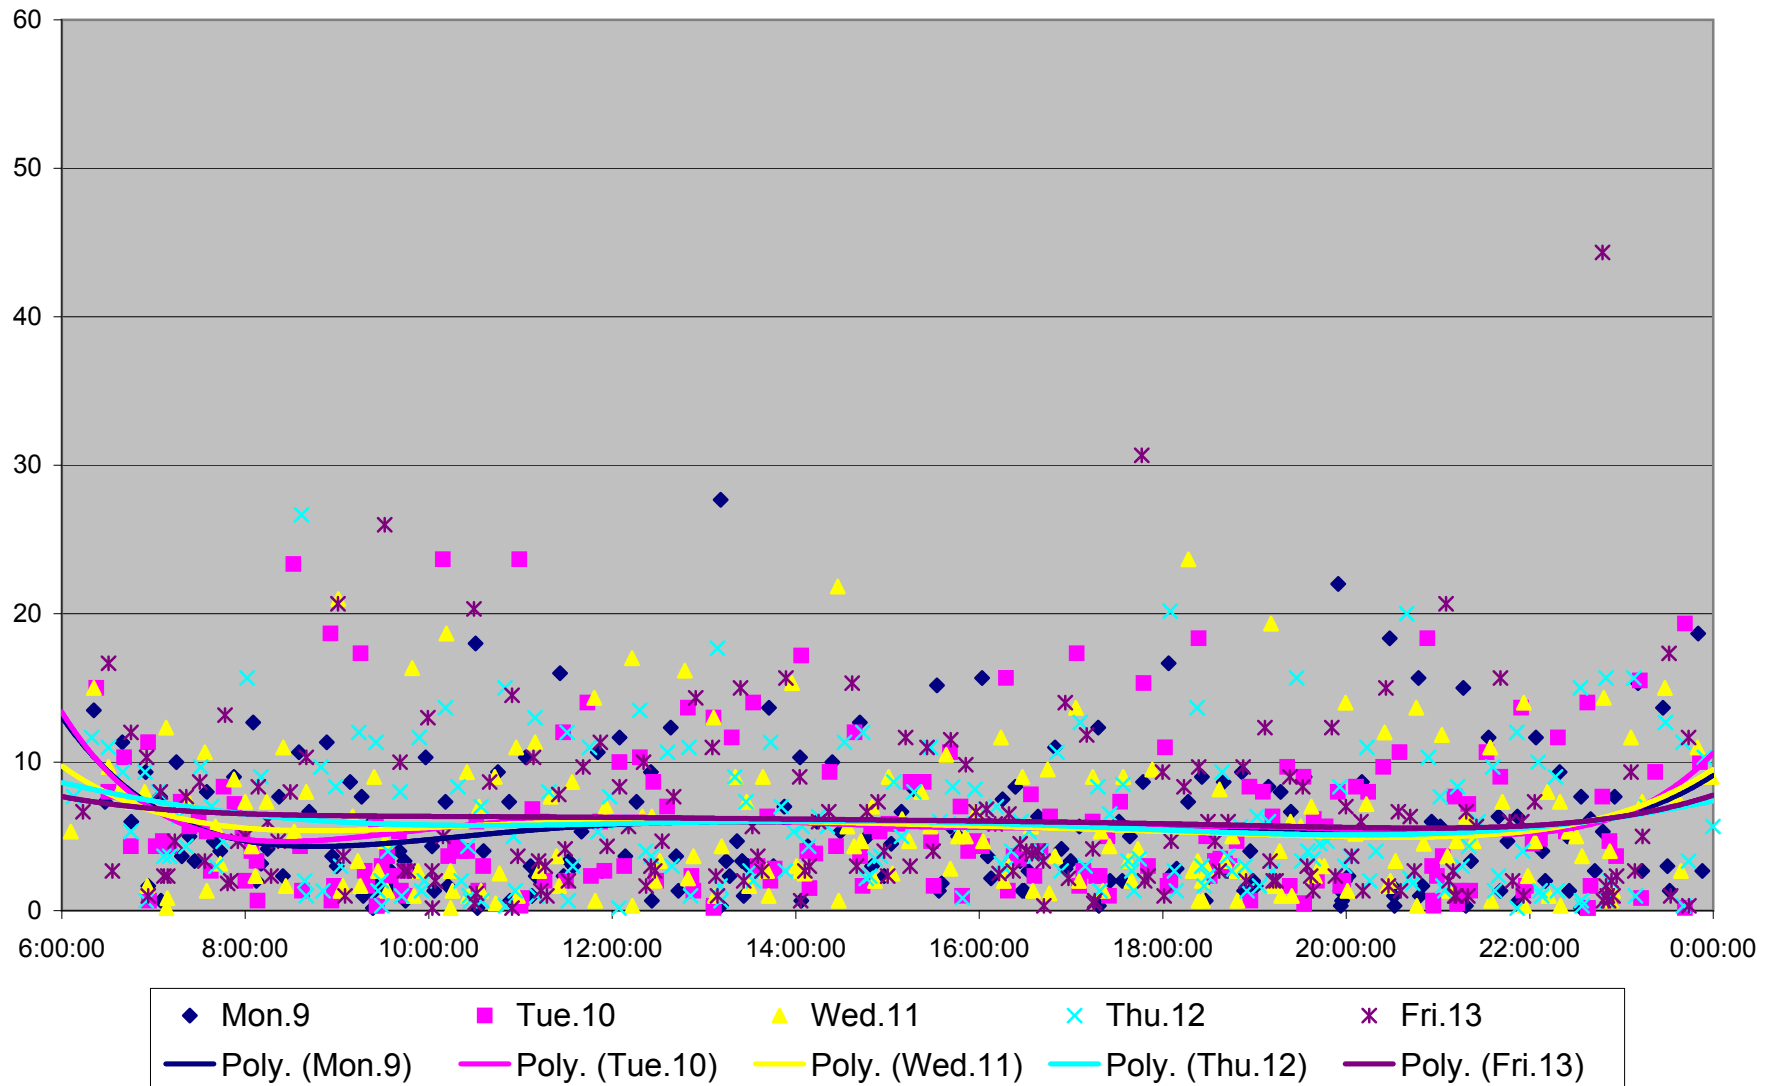

501 Queen Headways at Triller Ave. Westbound September 2013