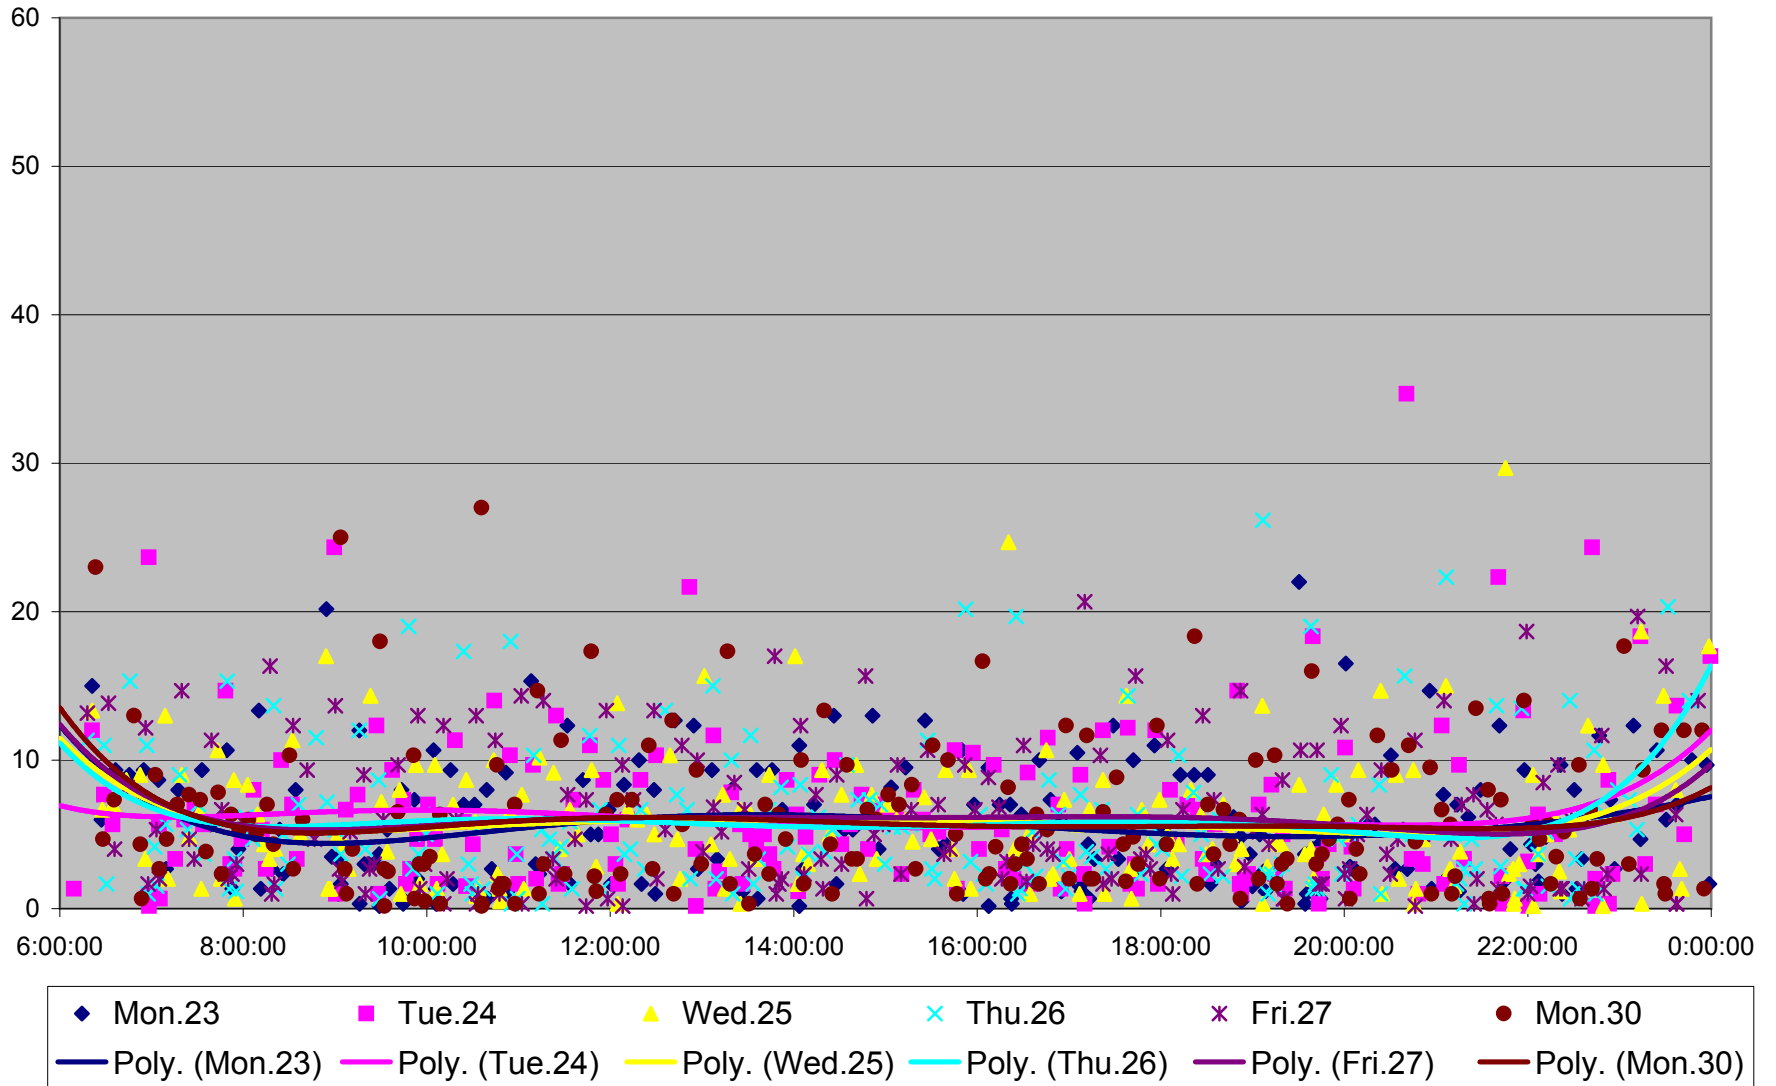

501 Queen Headways at Triller Ave. Westbound September 2013