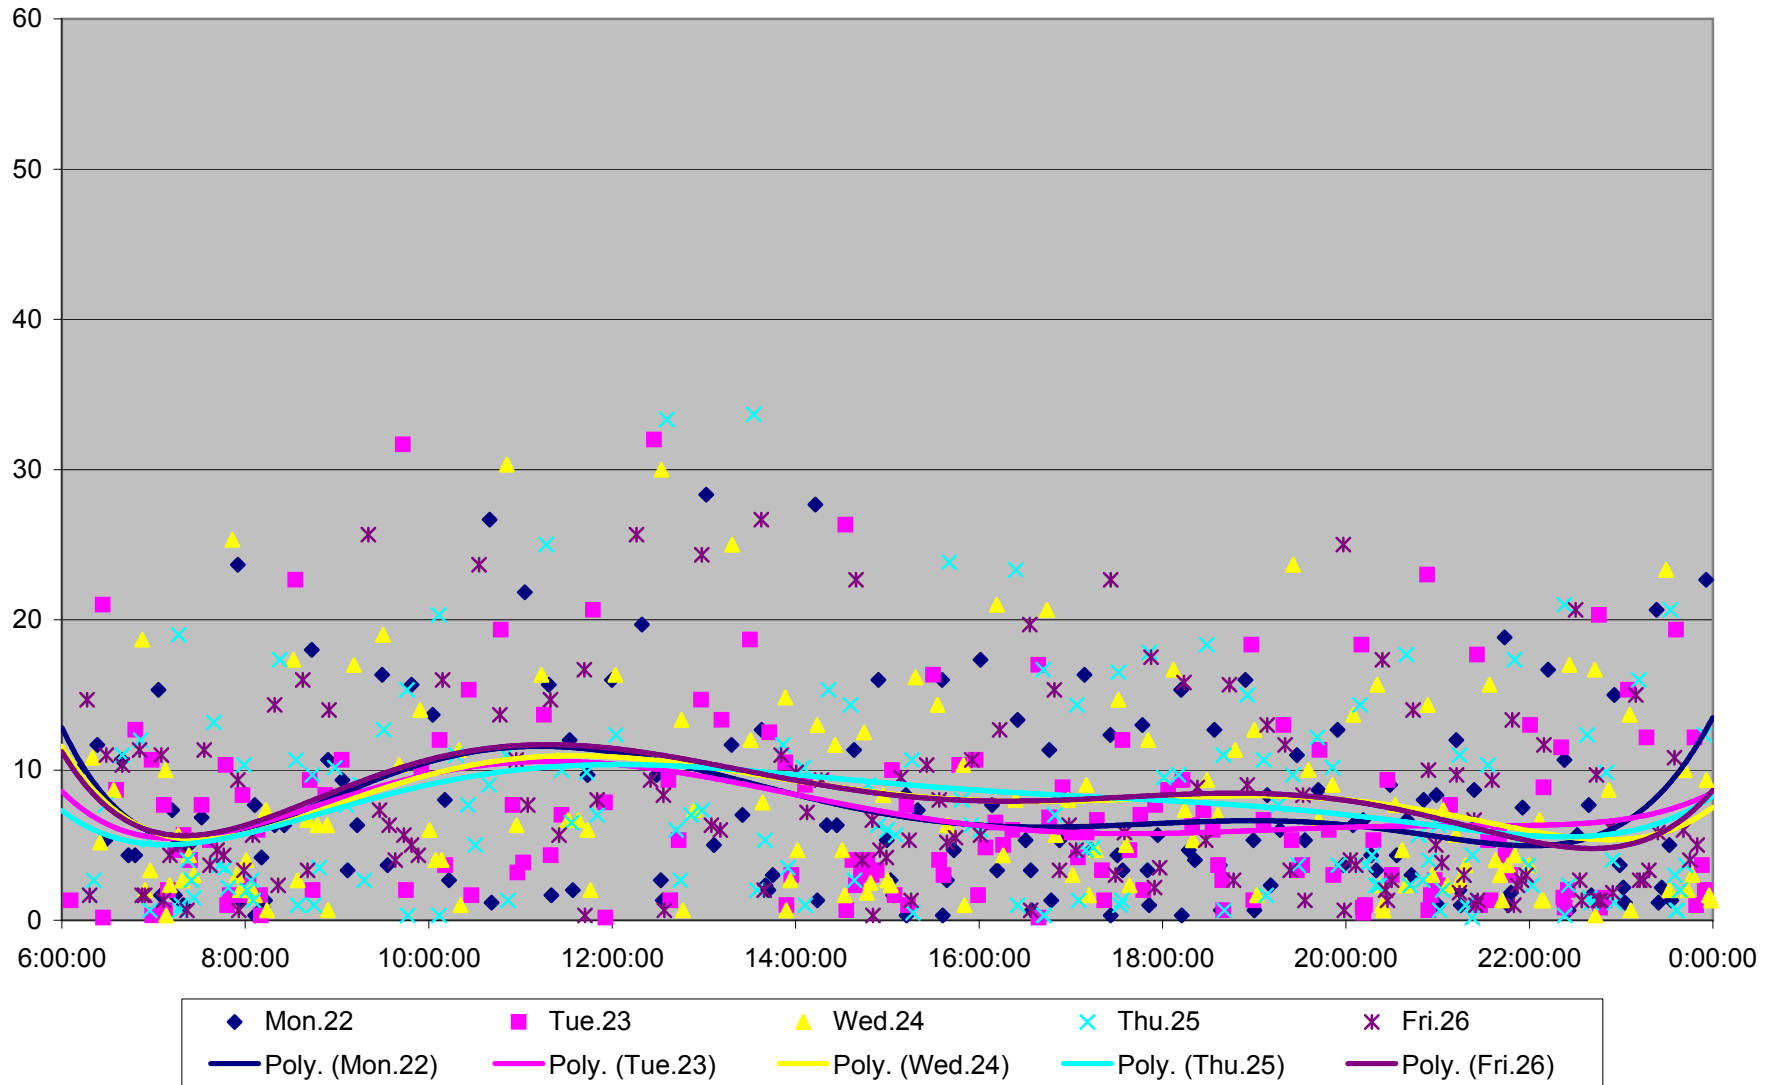

501 Queen Headways at Triller Ave. Westbound July 2013