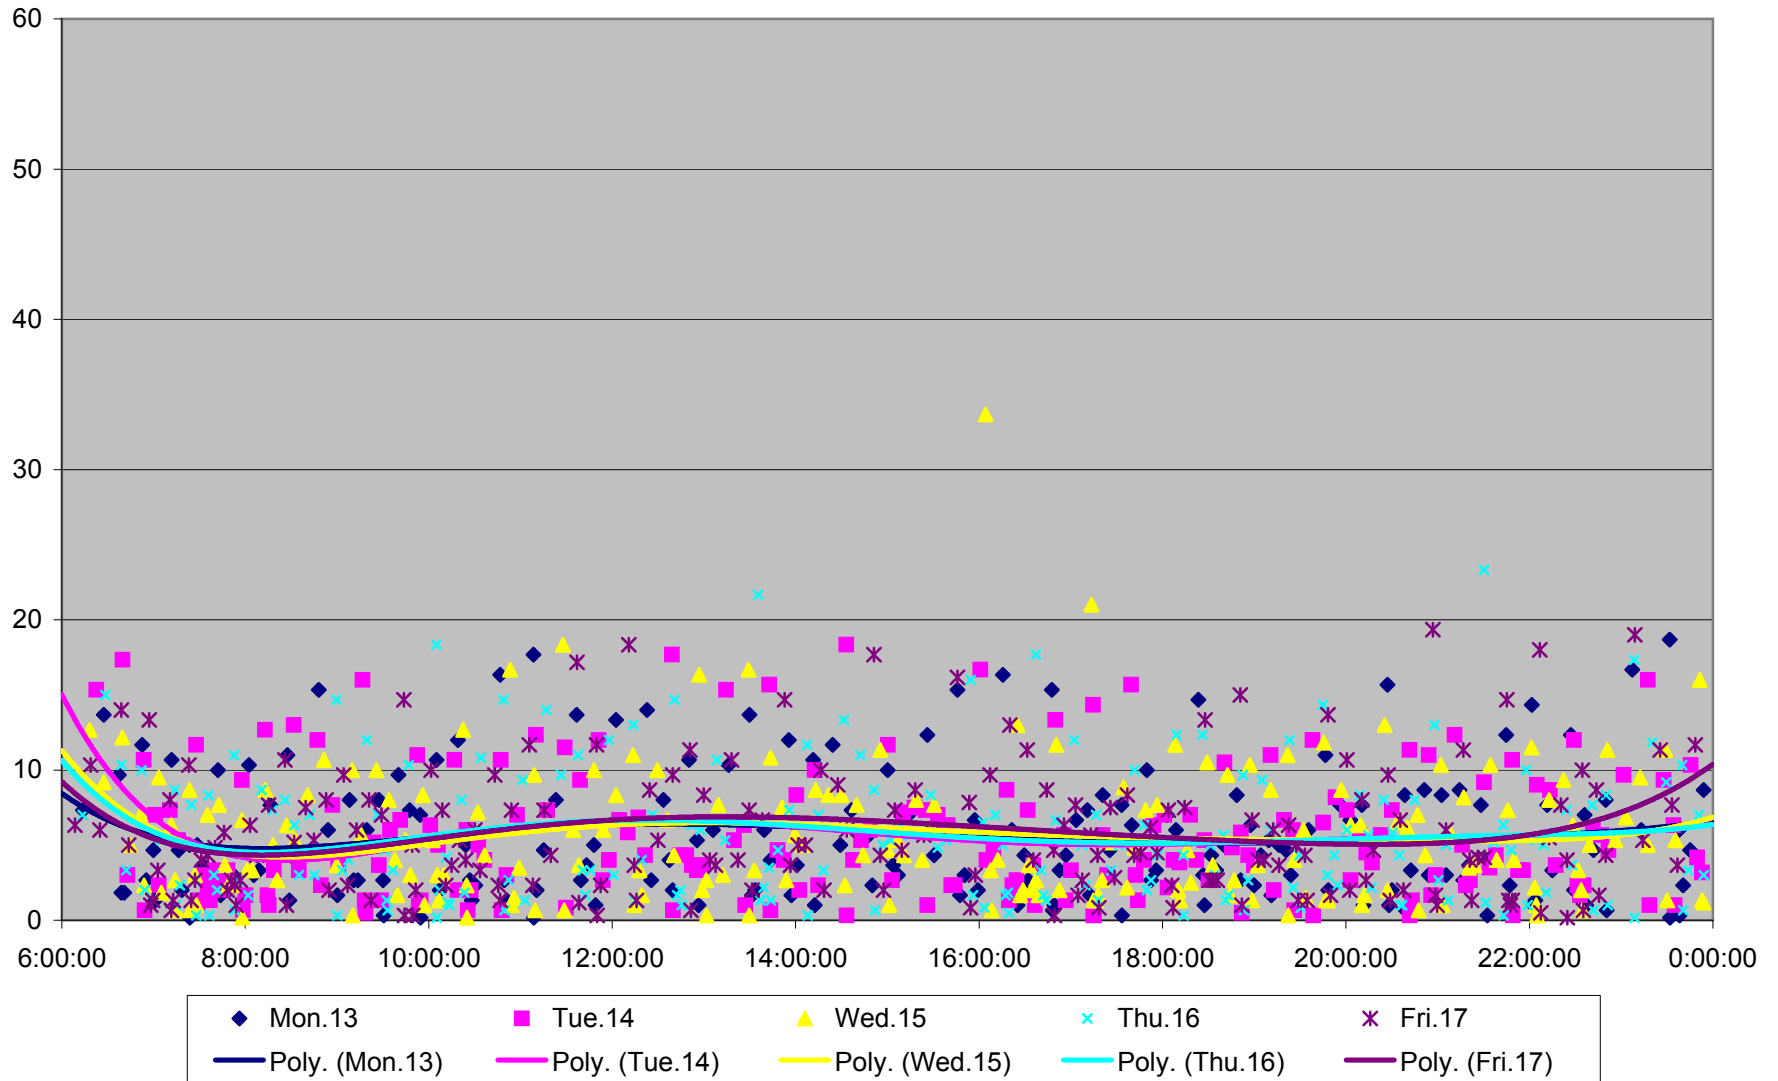

501 Queen Headways at Triller Ave. Westbound May 2013