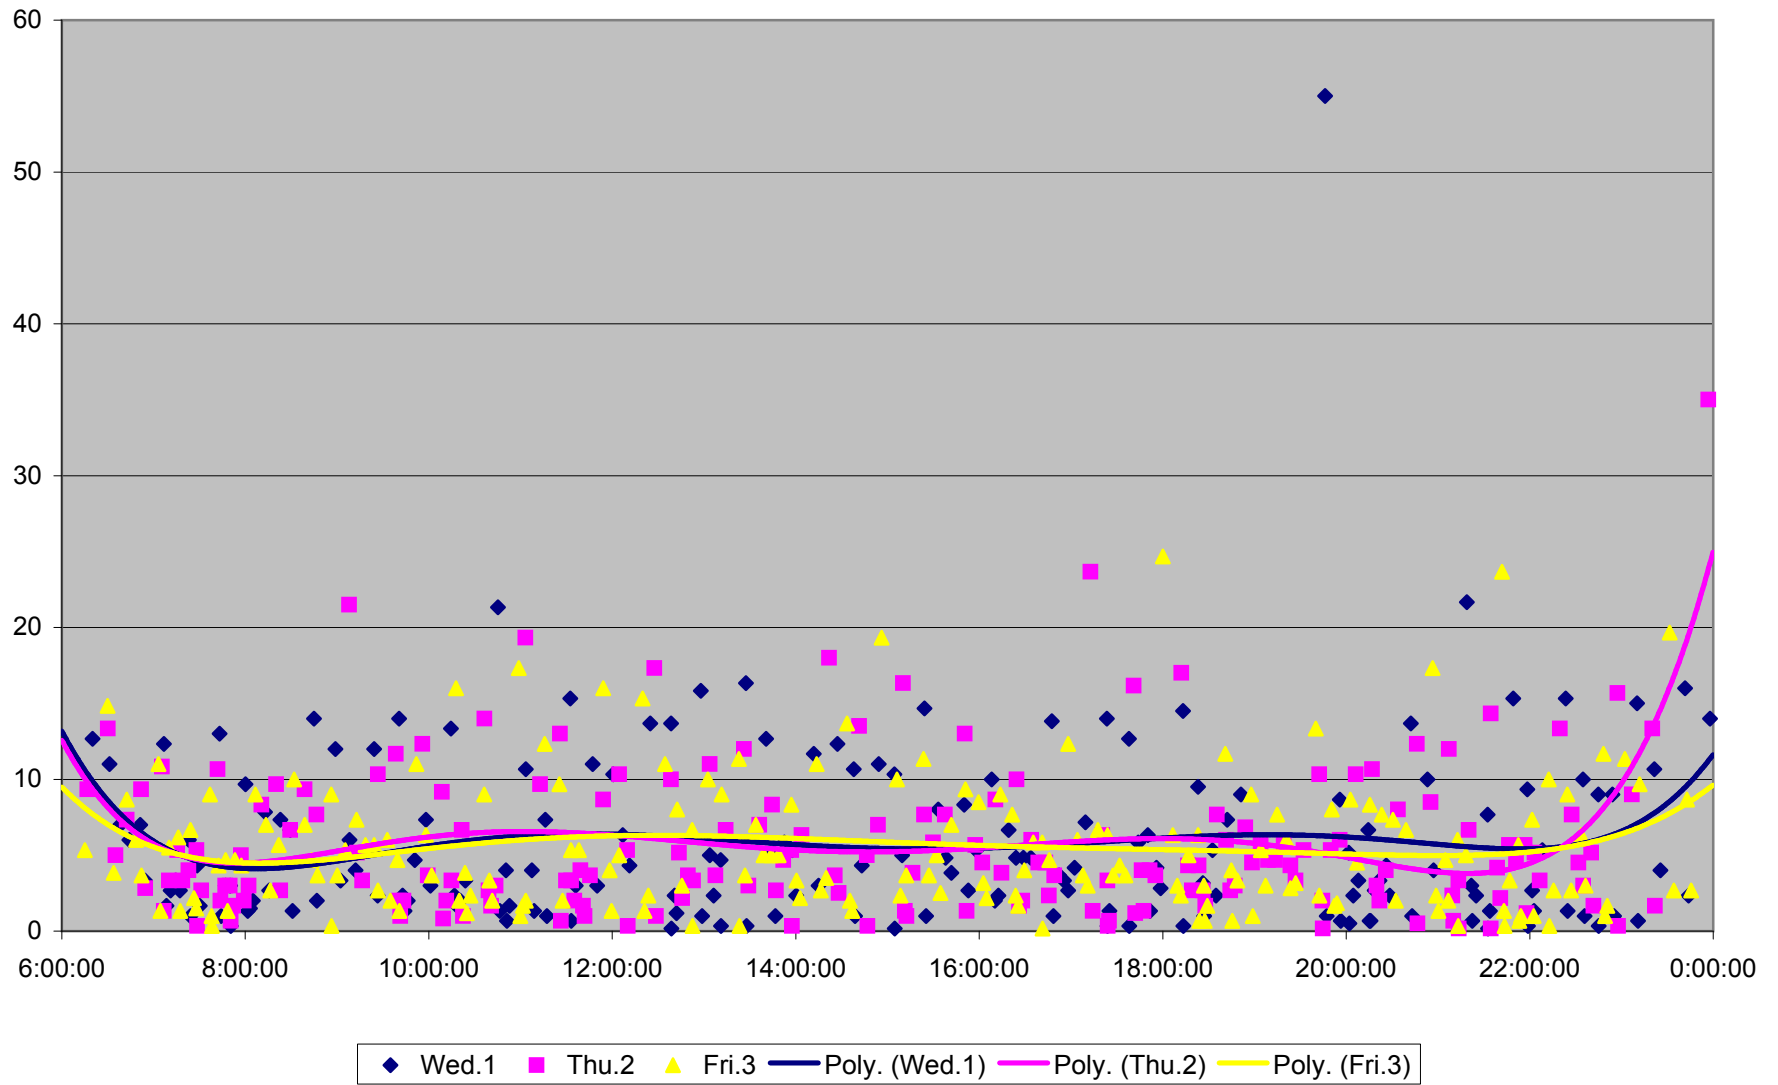

### 501 Queen Headways at Triller Ave. Westbound May 2013