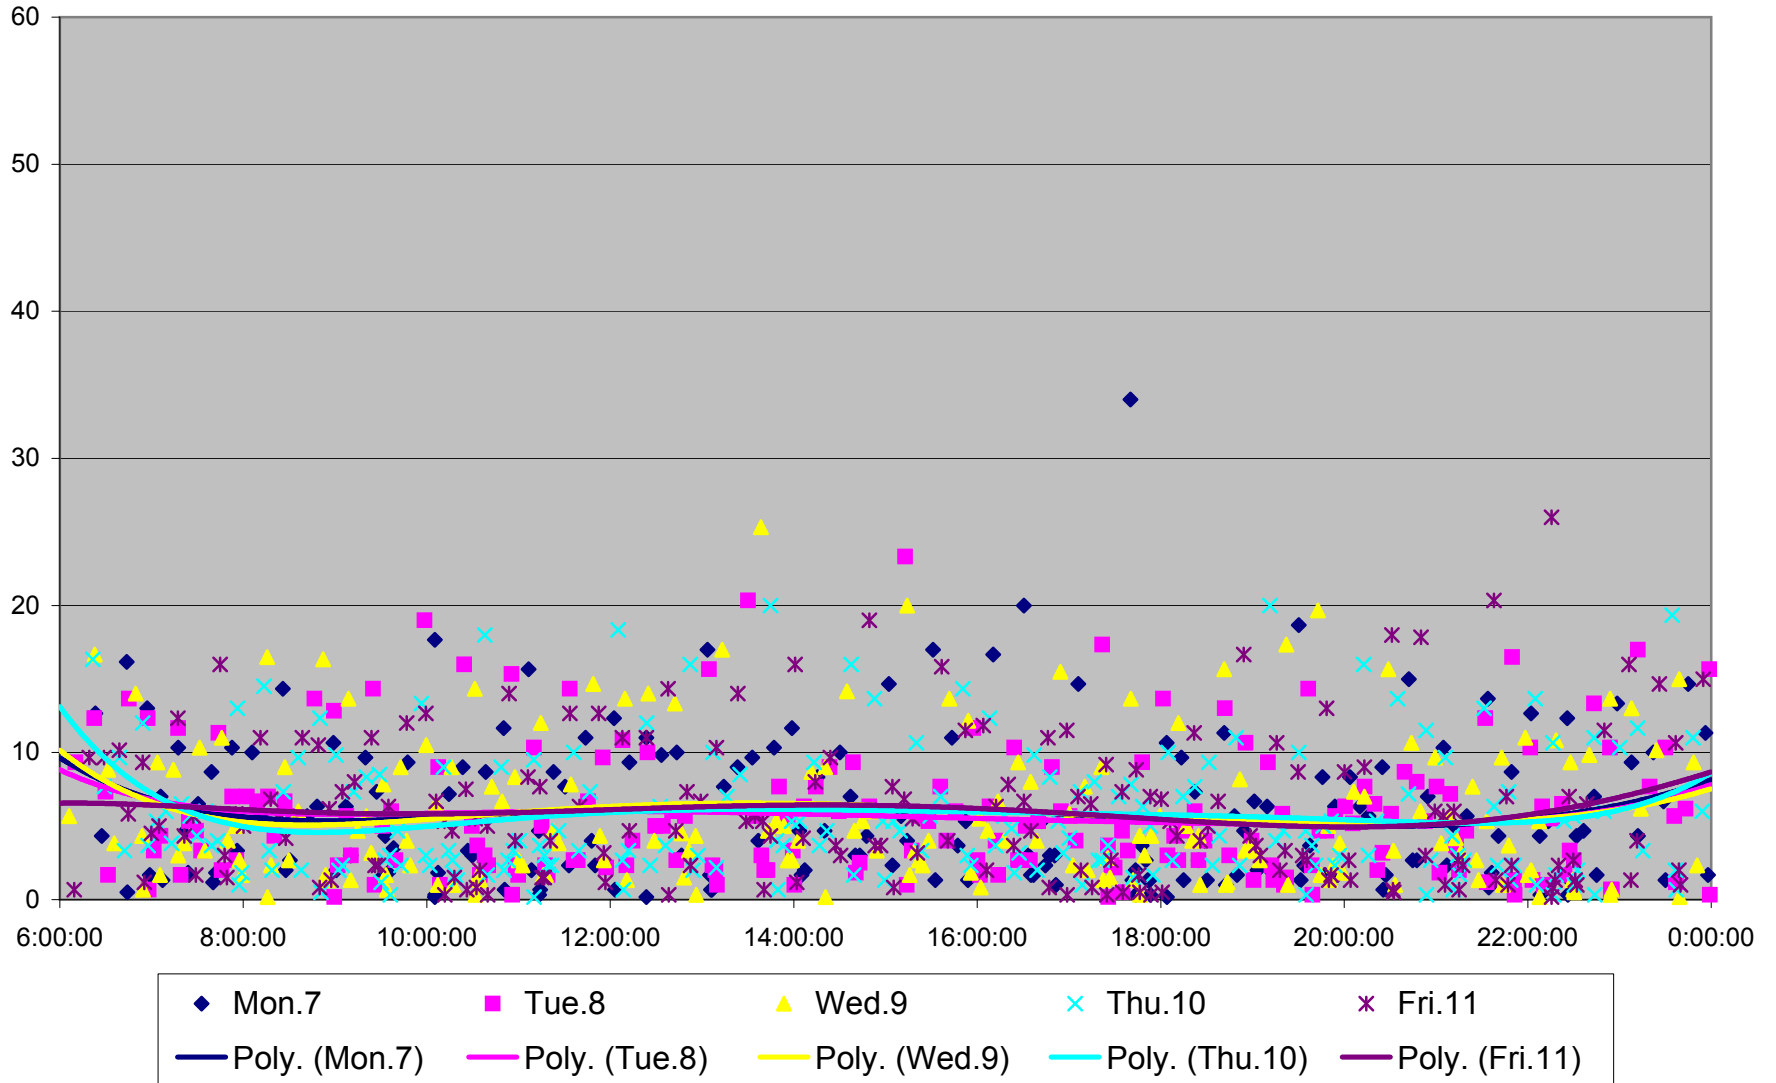

501 Queen Headways at Triller Ave. Westbound October 2013