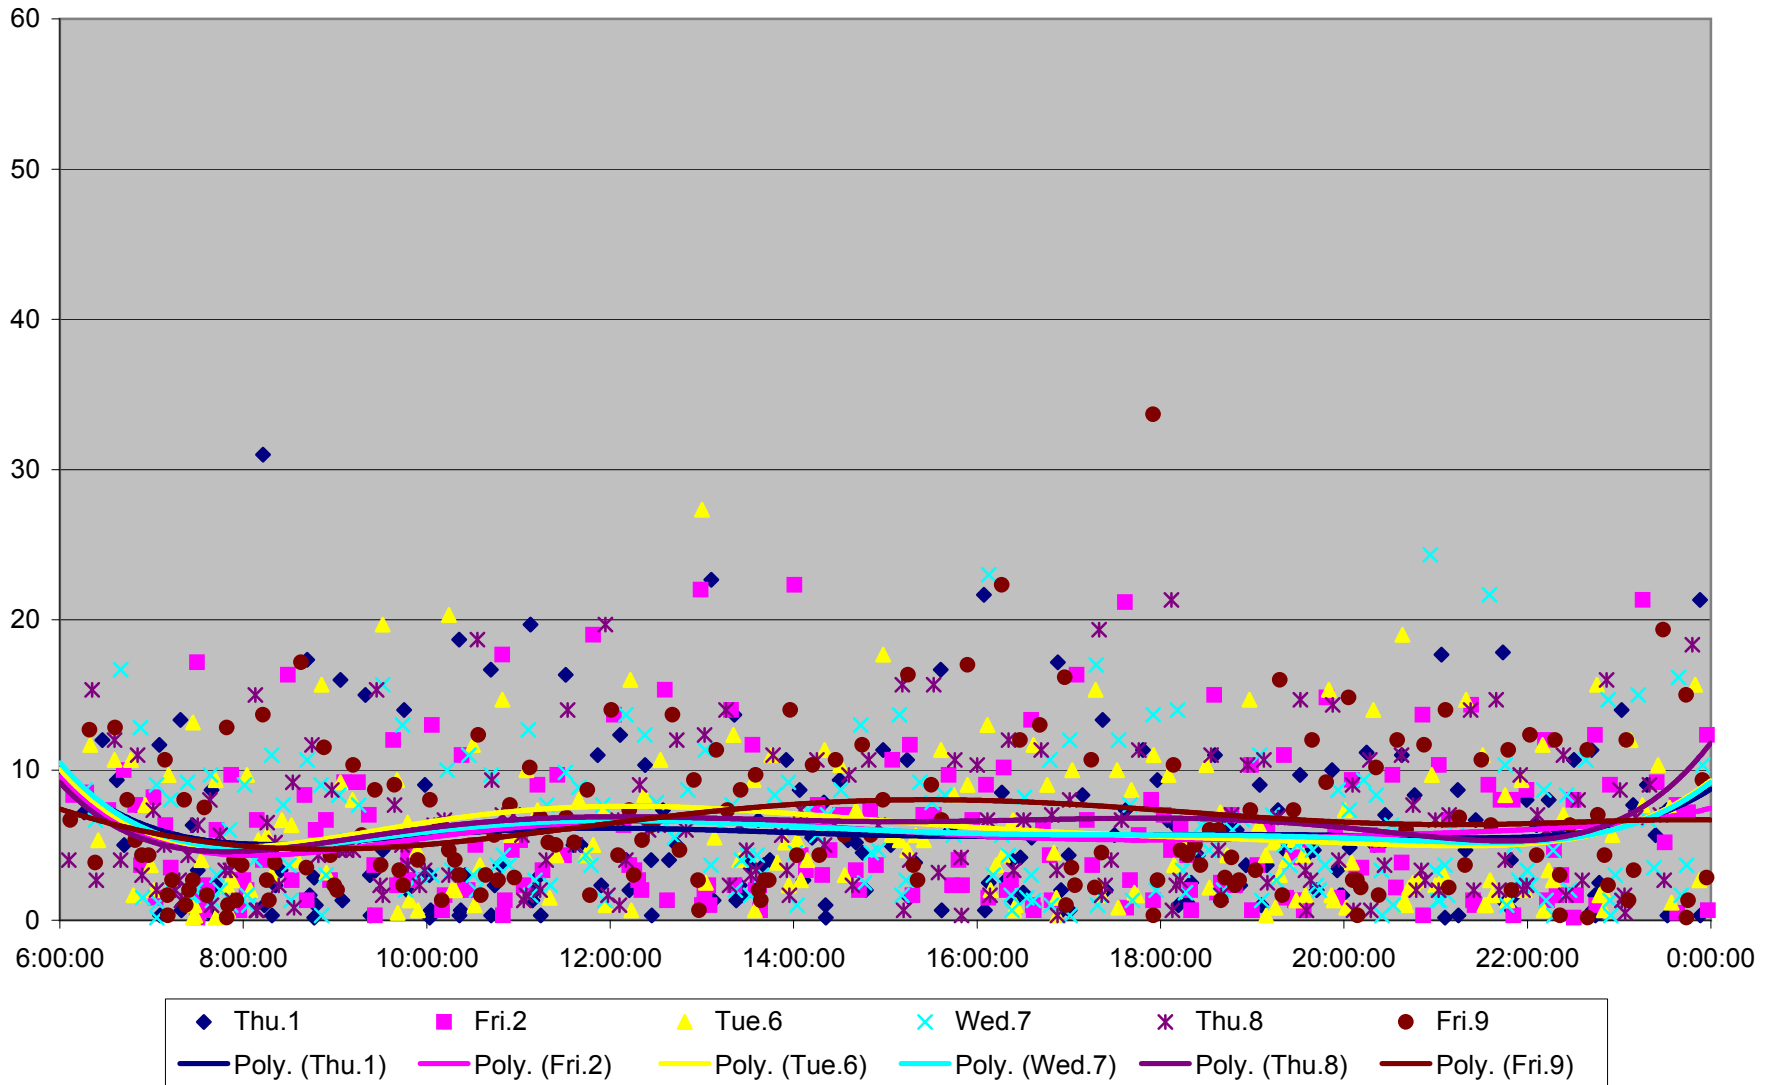

501 Queen Headways at Triller Ave. Westbound August 2013