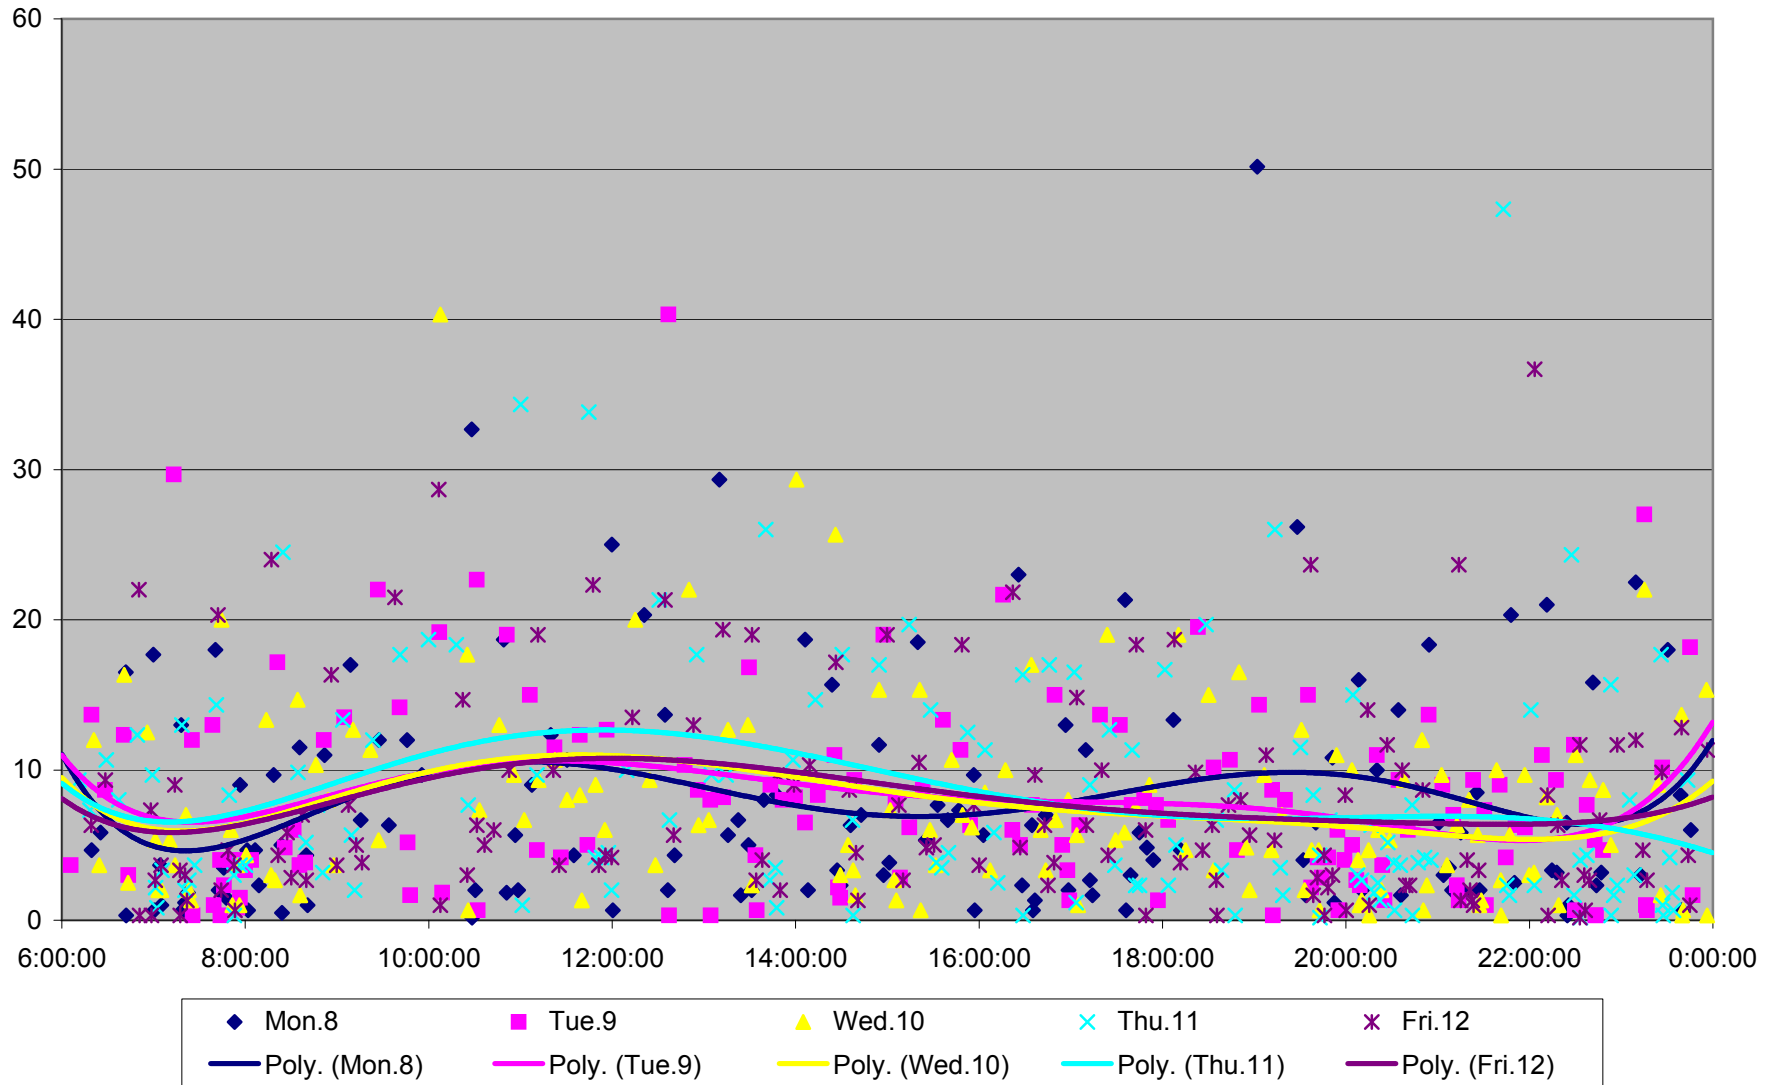

501 Queen Headways at Triller Ave. Westbound July 2013