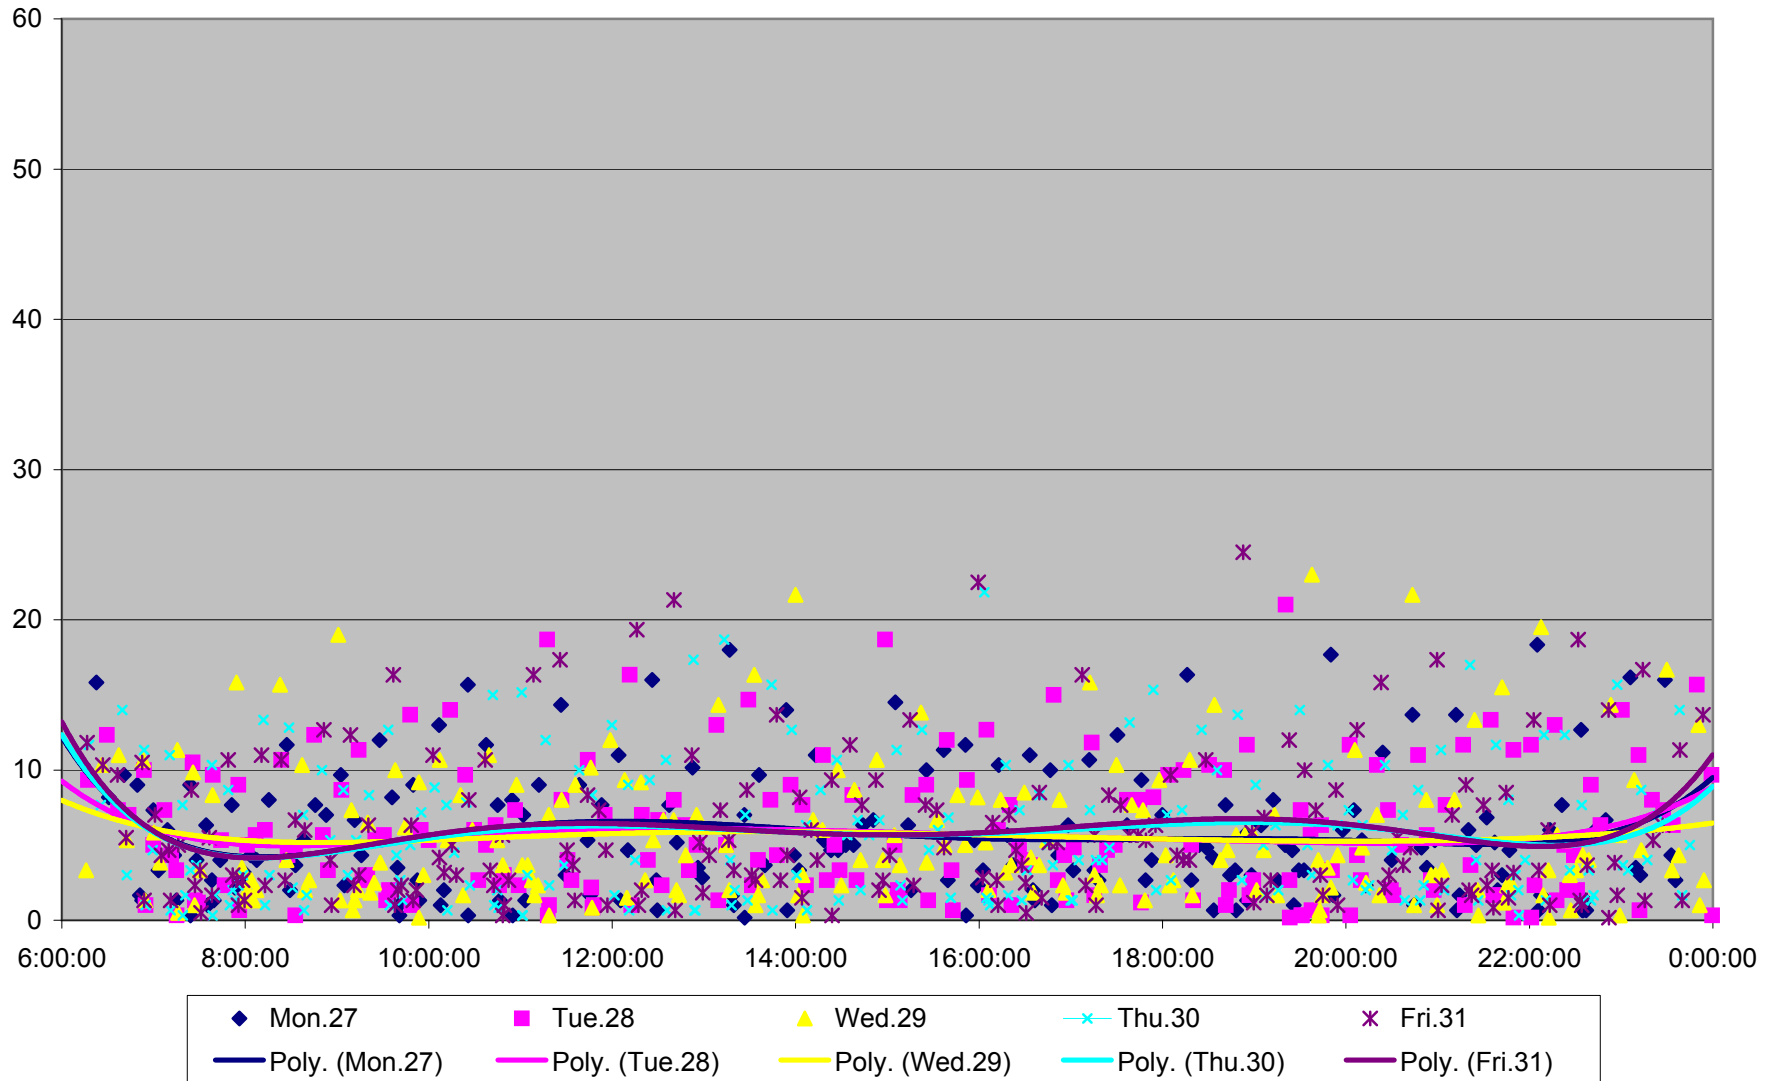

501 Queen Headways at Triller Ave. Westbound May 2013