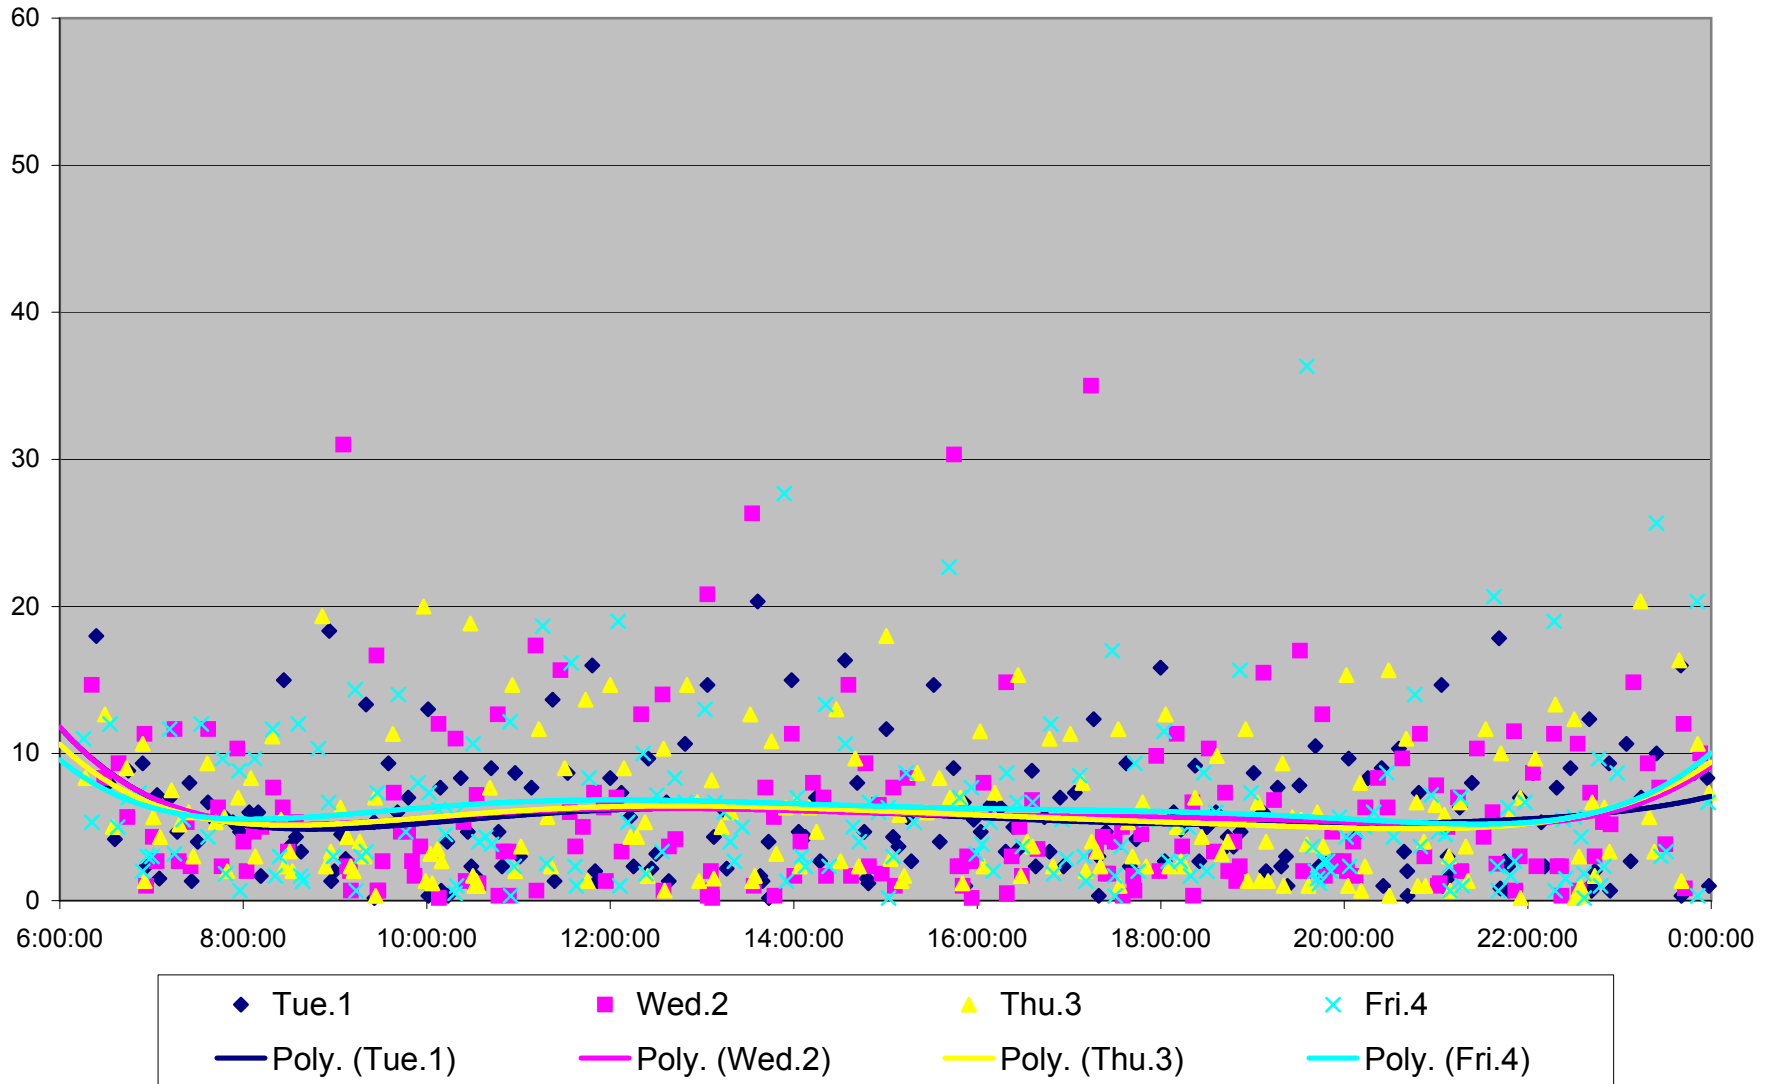

501 Queen Headways at Triller Ave. Westbound October 2013