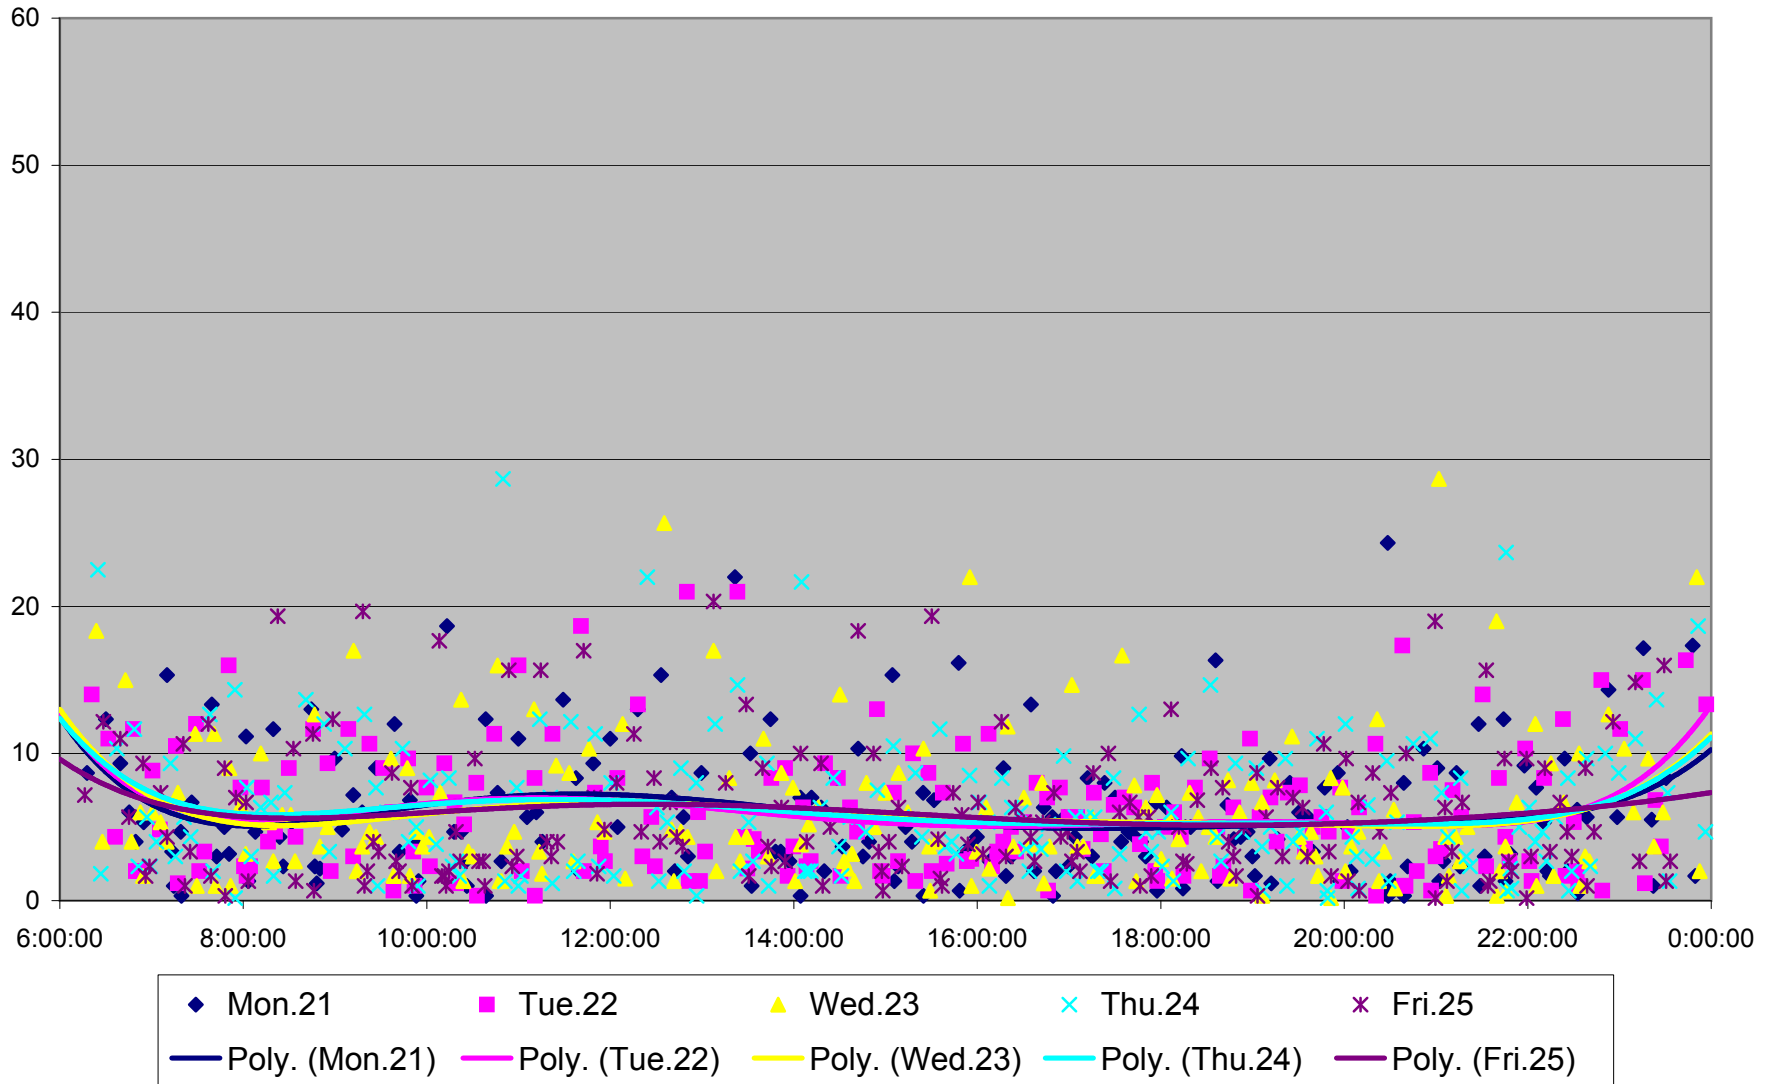

501 Queen Headways at Triller Ave. Westbound October 2013