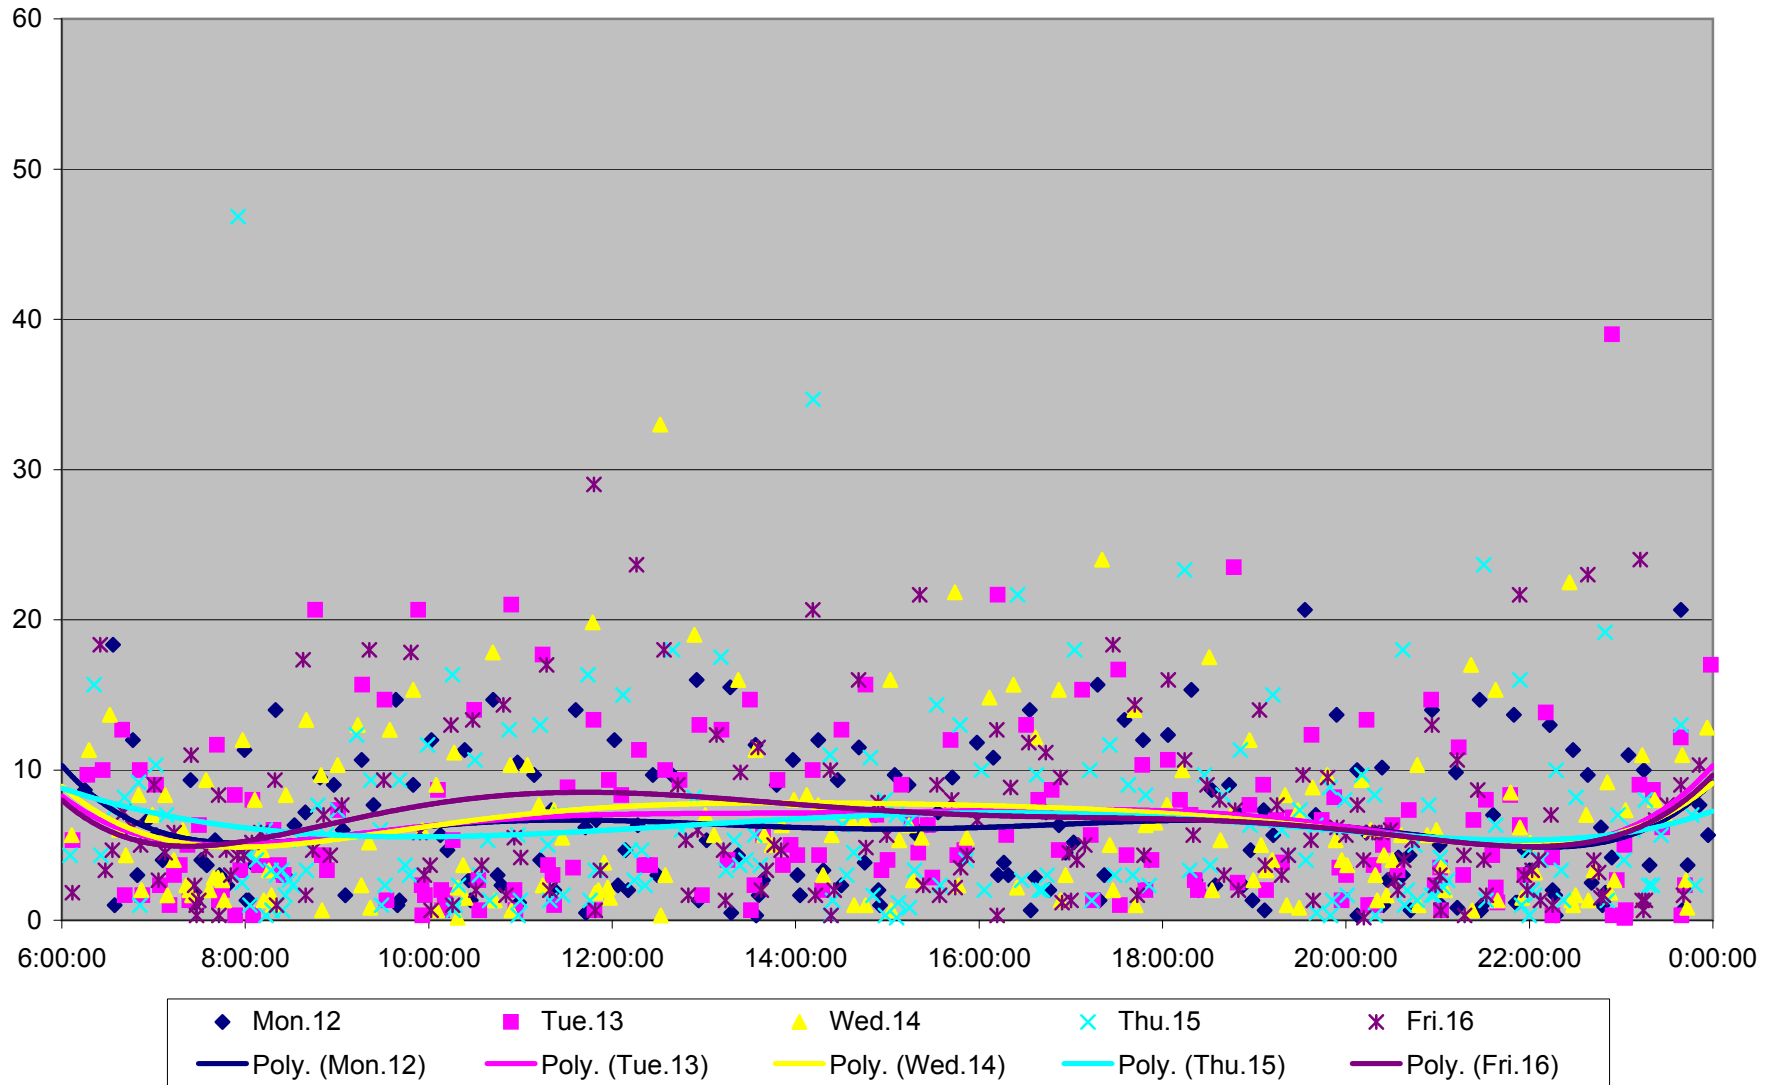

501 Queen Headways at Triller Ave. Westbound August 2013