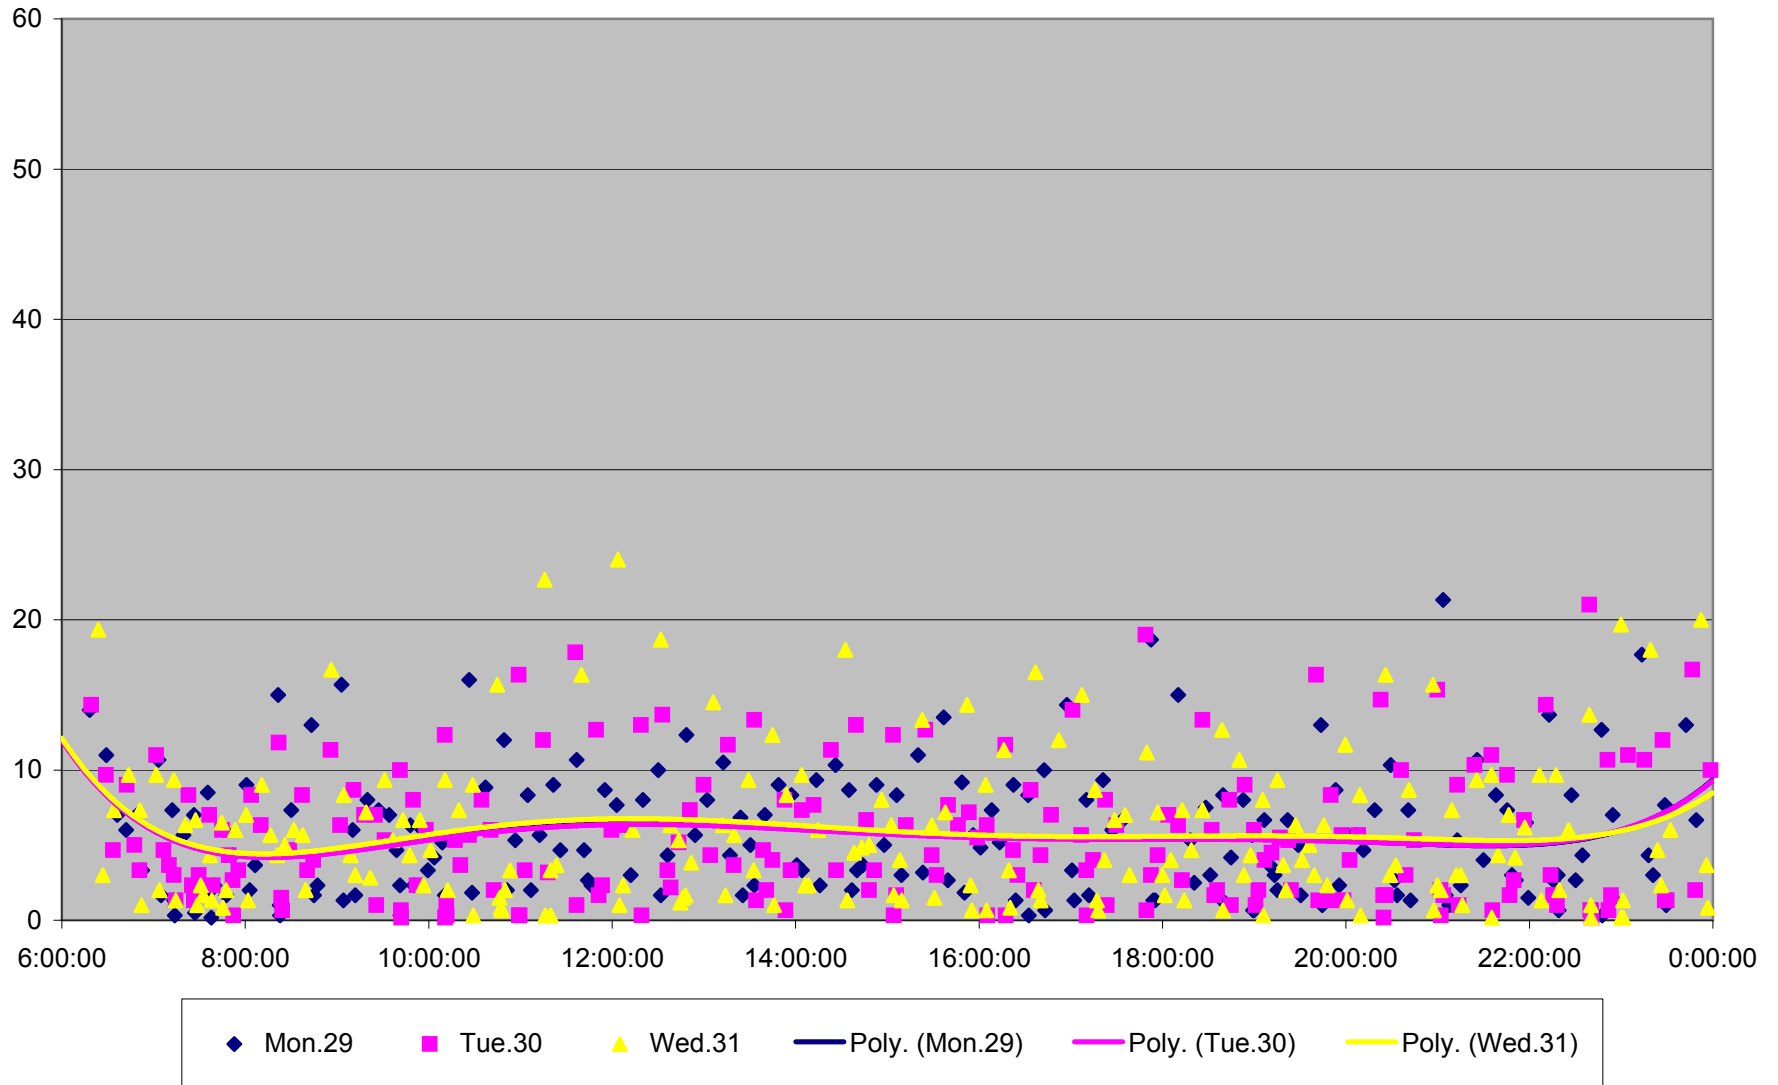

501 Queen Headways at Triller Ave. Westbound July 2013