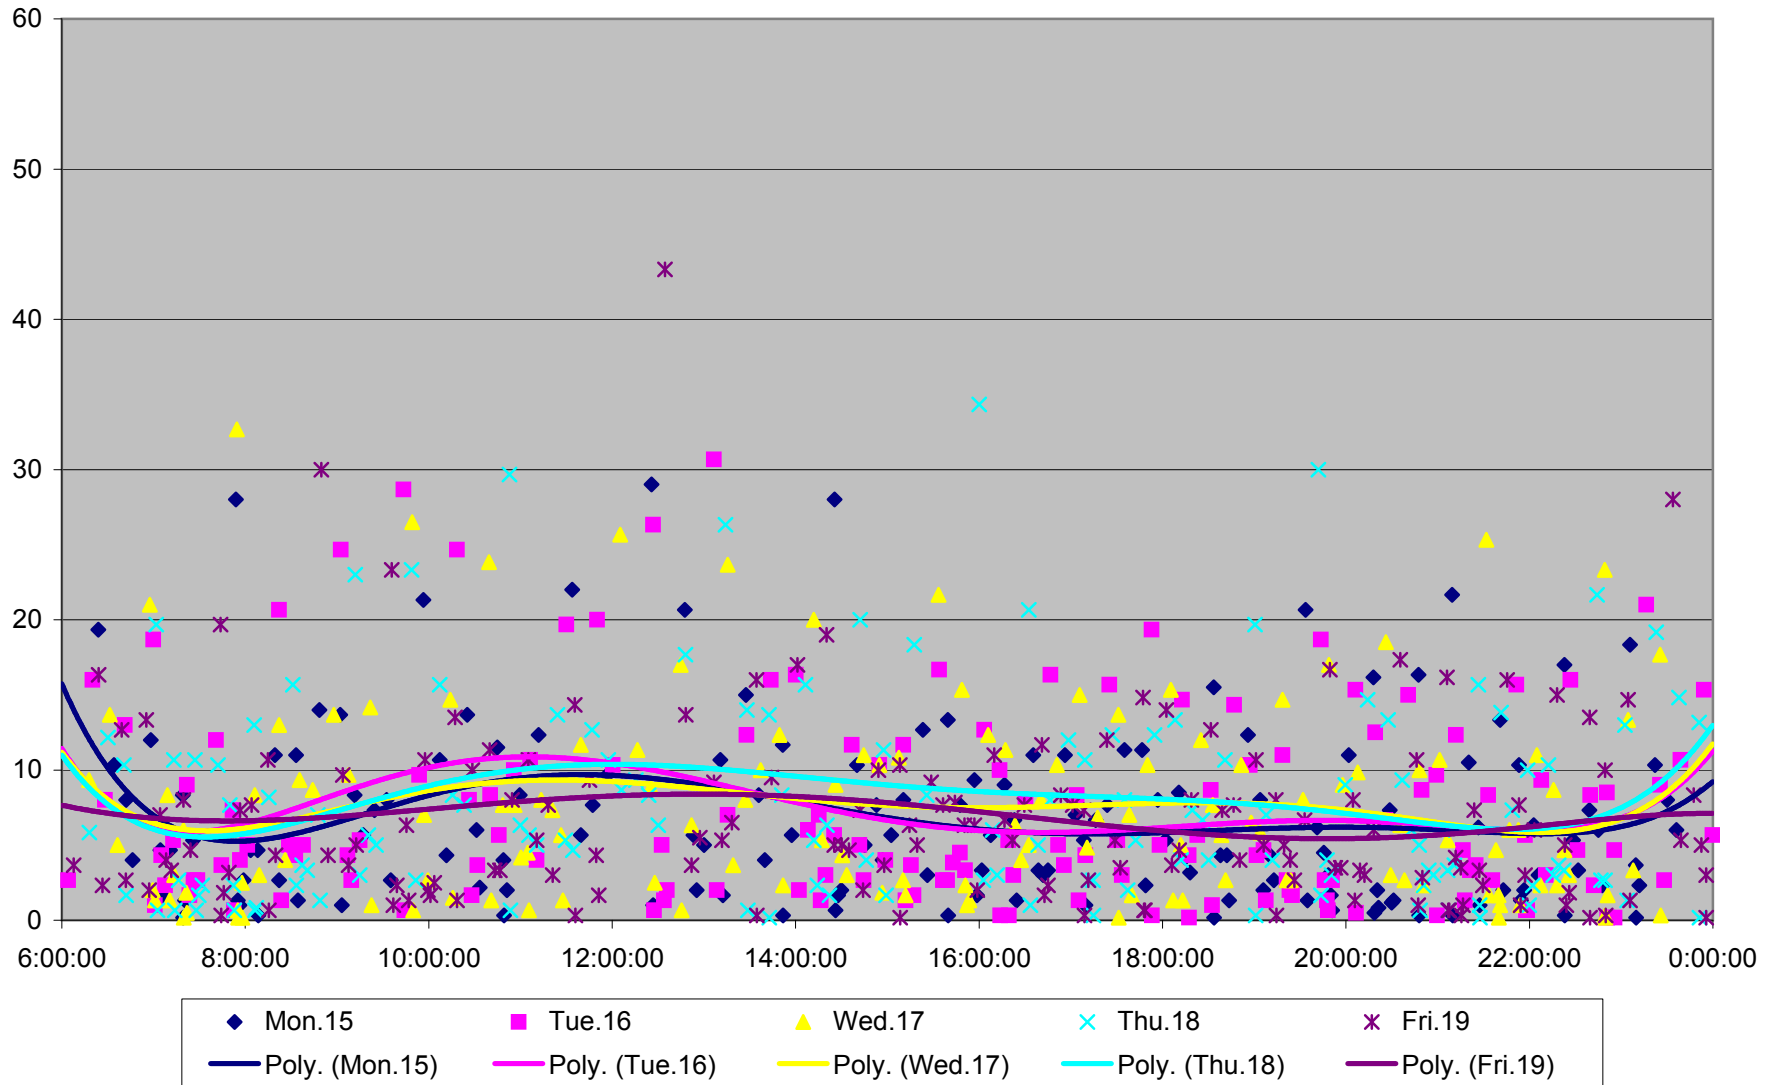

501 Queen Headways at Triller Ave. Westbound July 2013