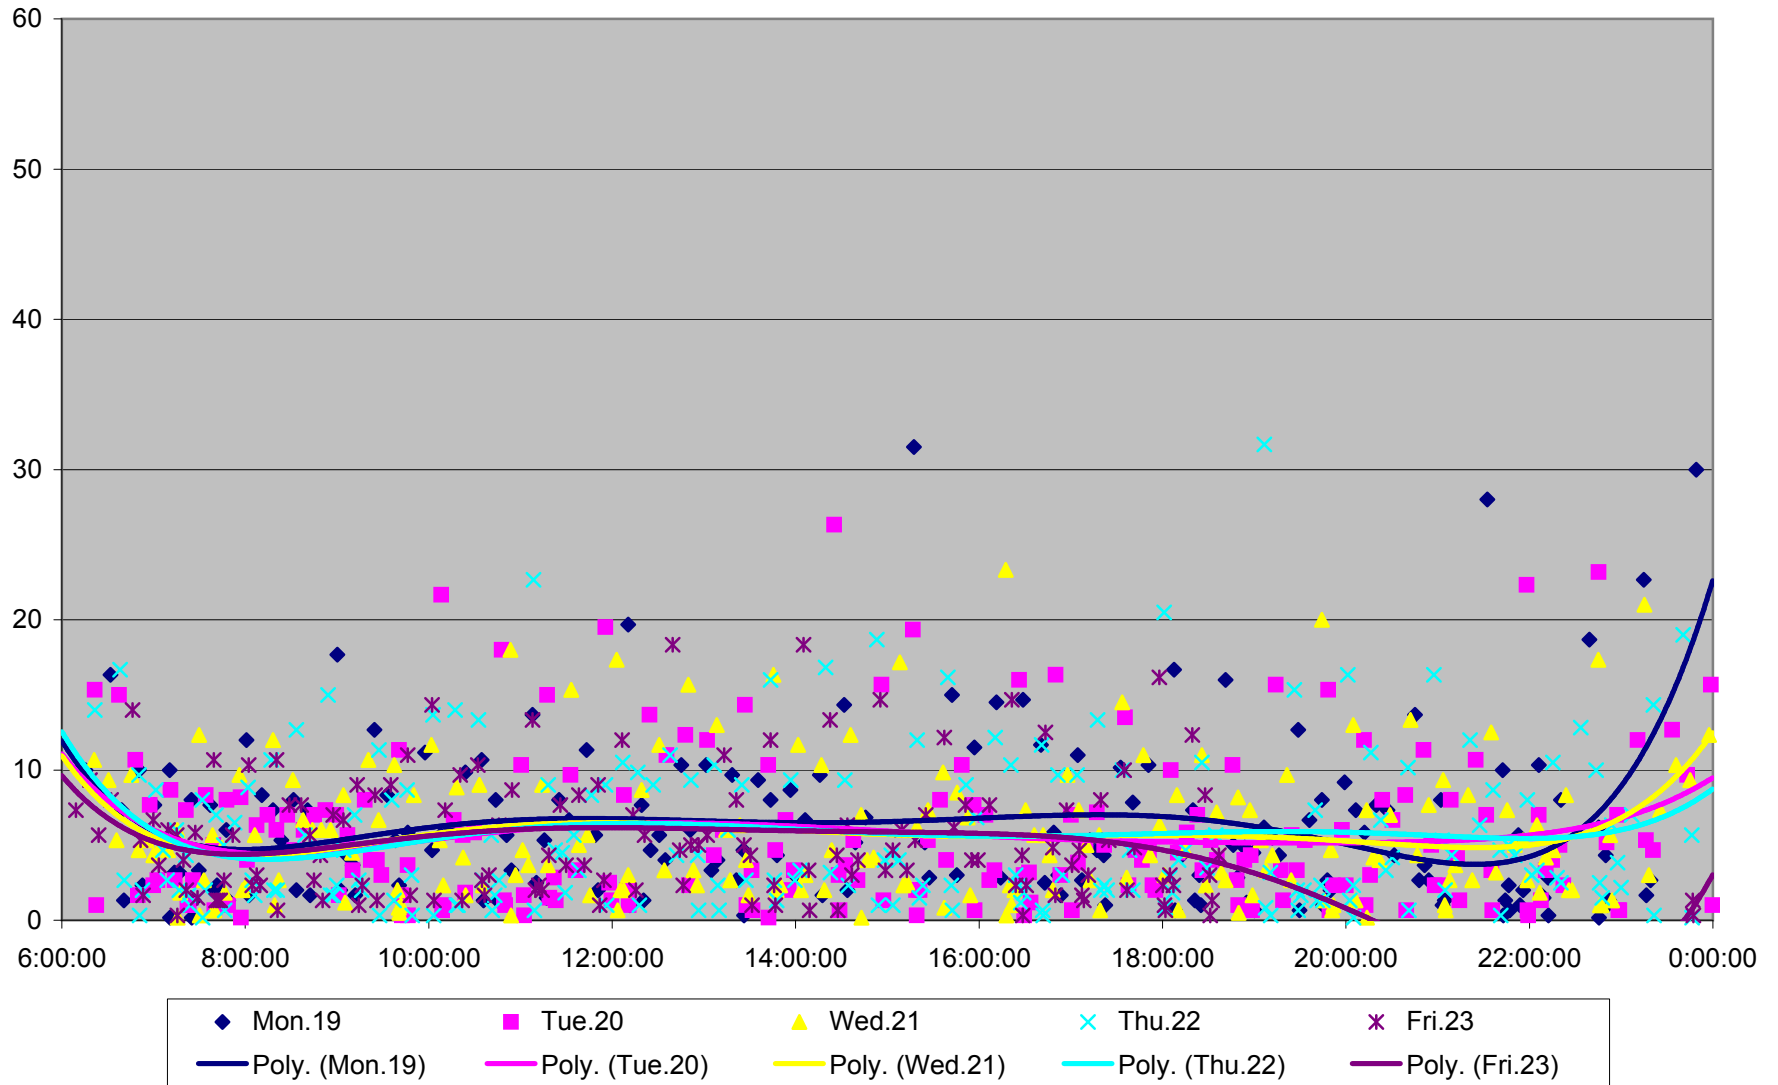

501 Queen Headways at Triller Ave. Westbound August 2013