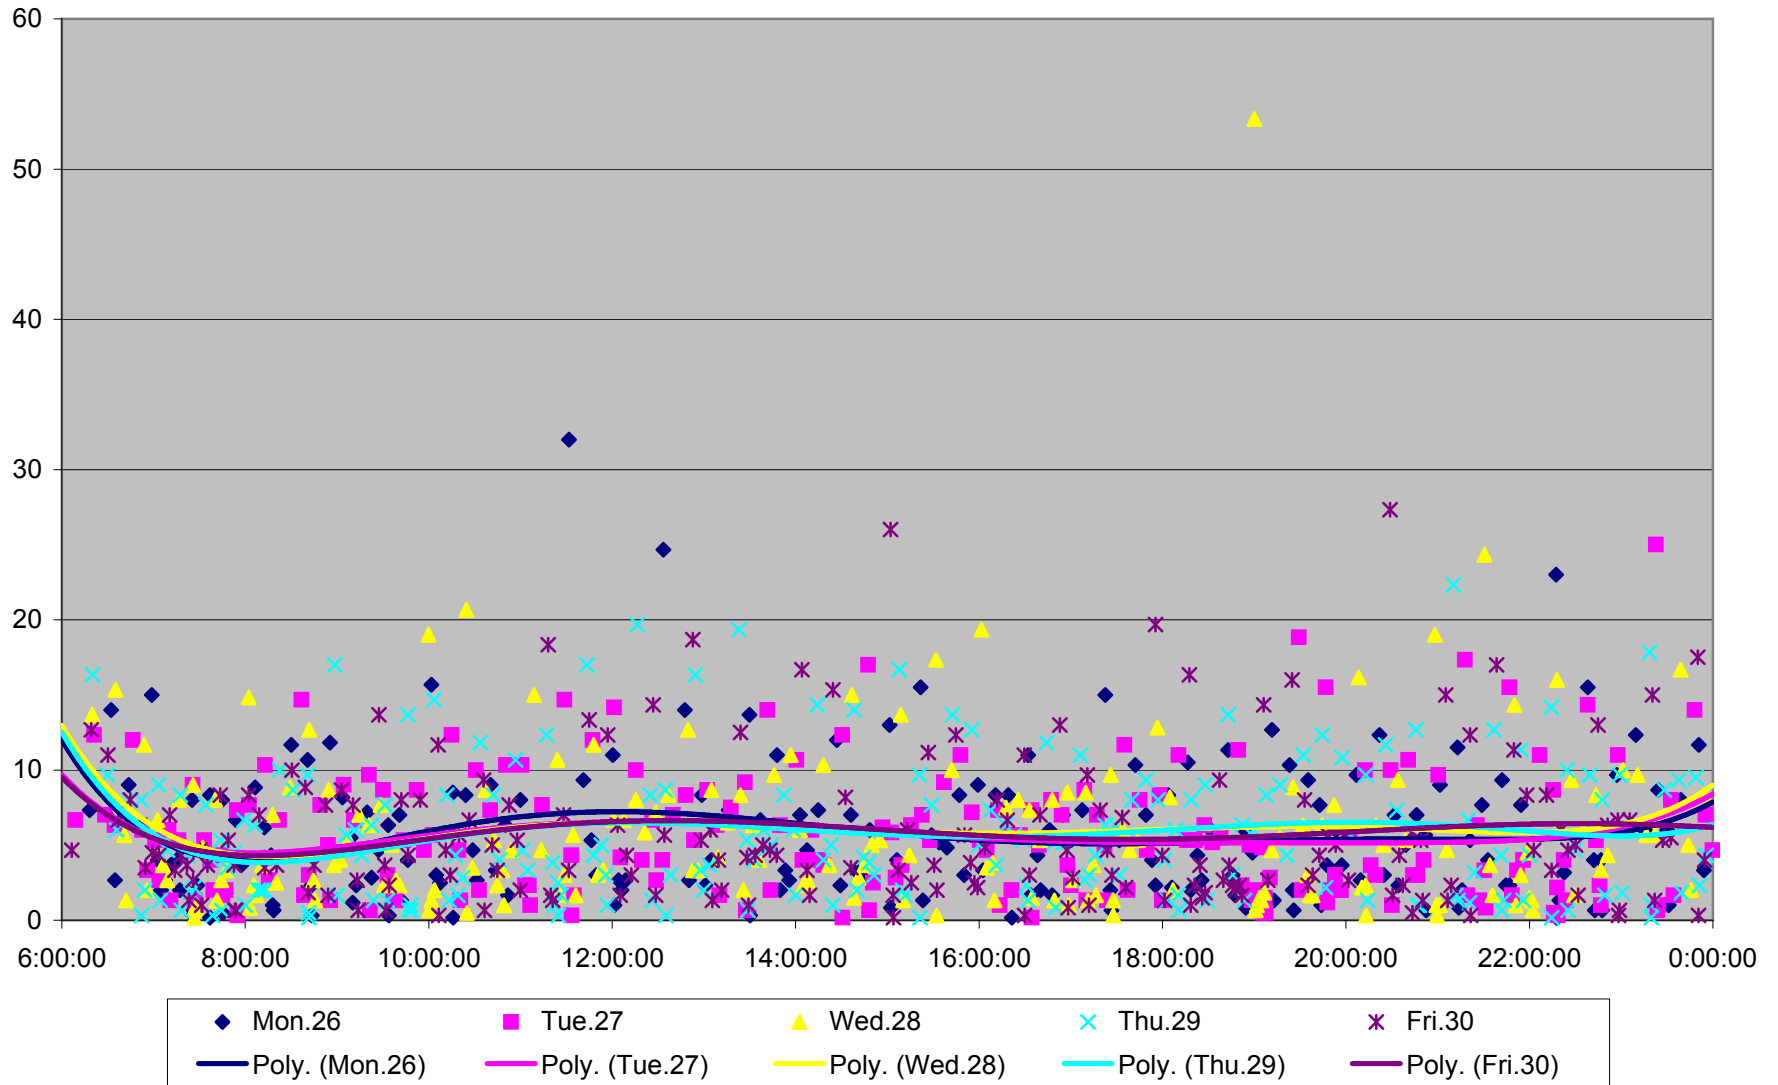

501 Queen Headways at Triller Ave. Westbound August 2013