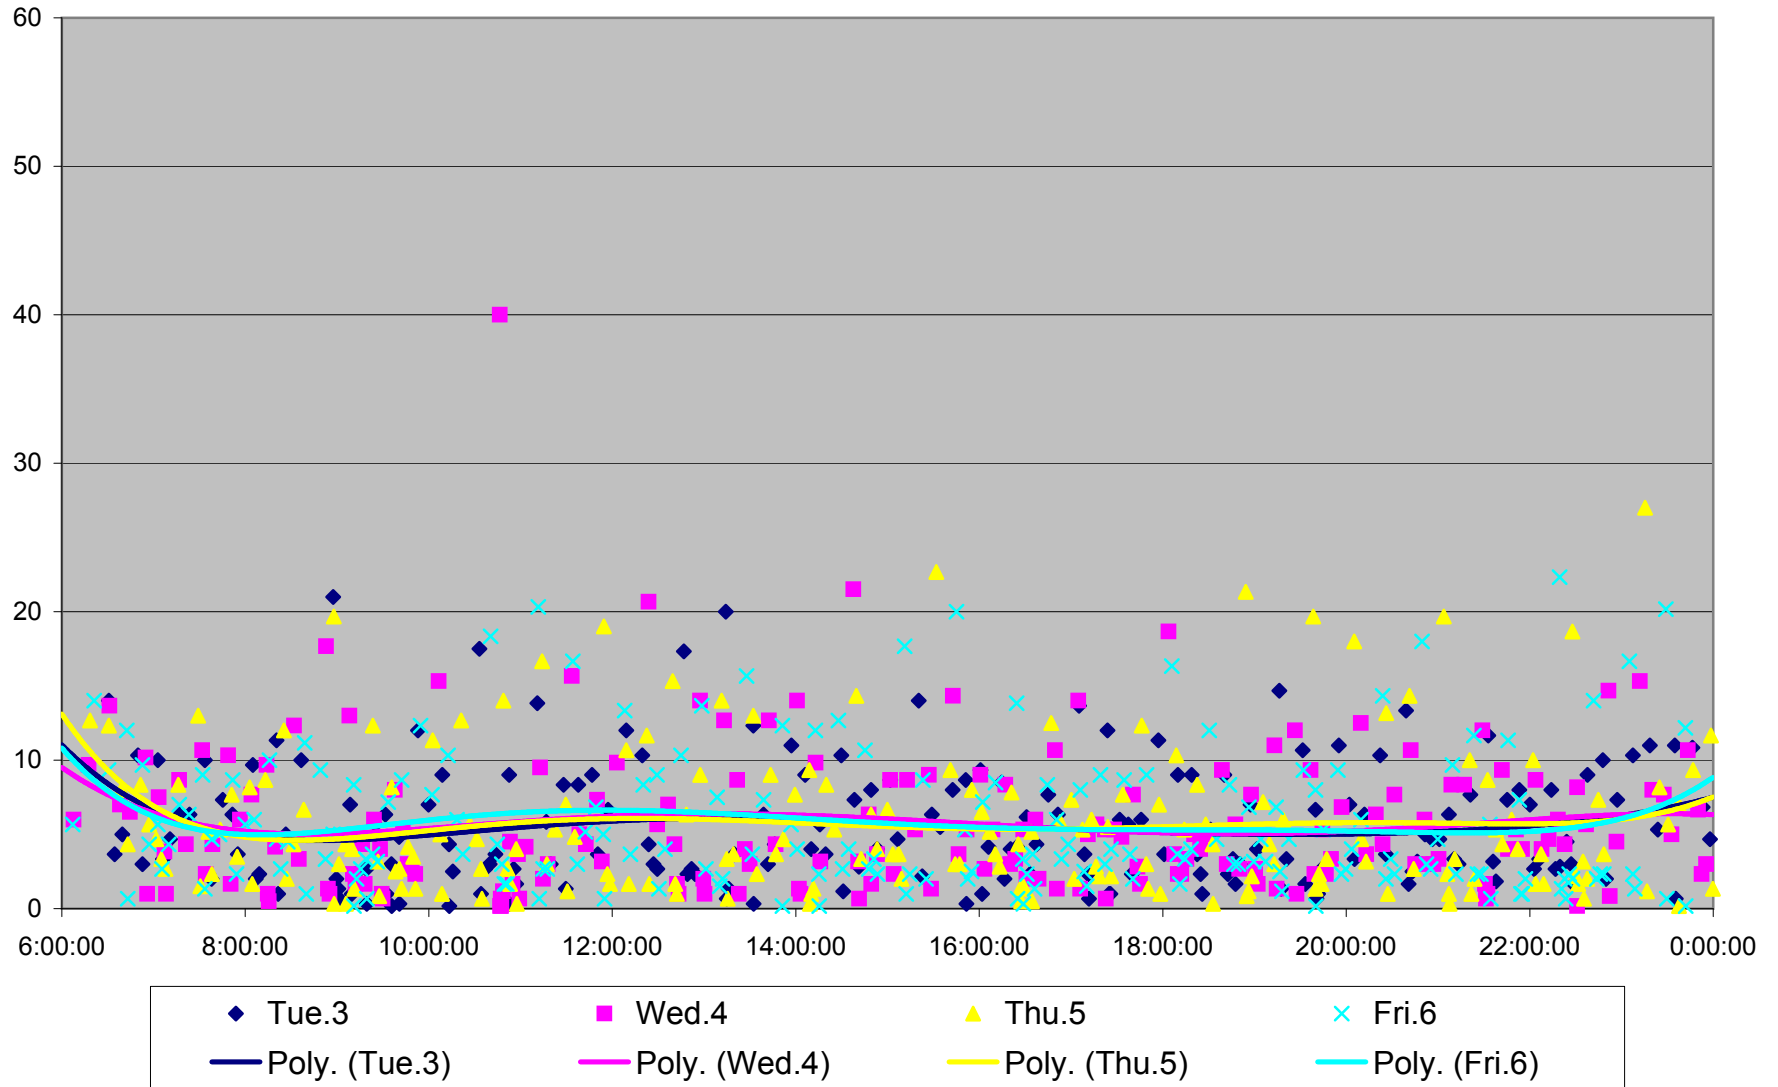

501 Queen Headways at Triller Ave. Westbound September 2013