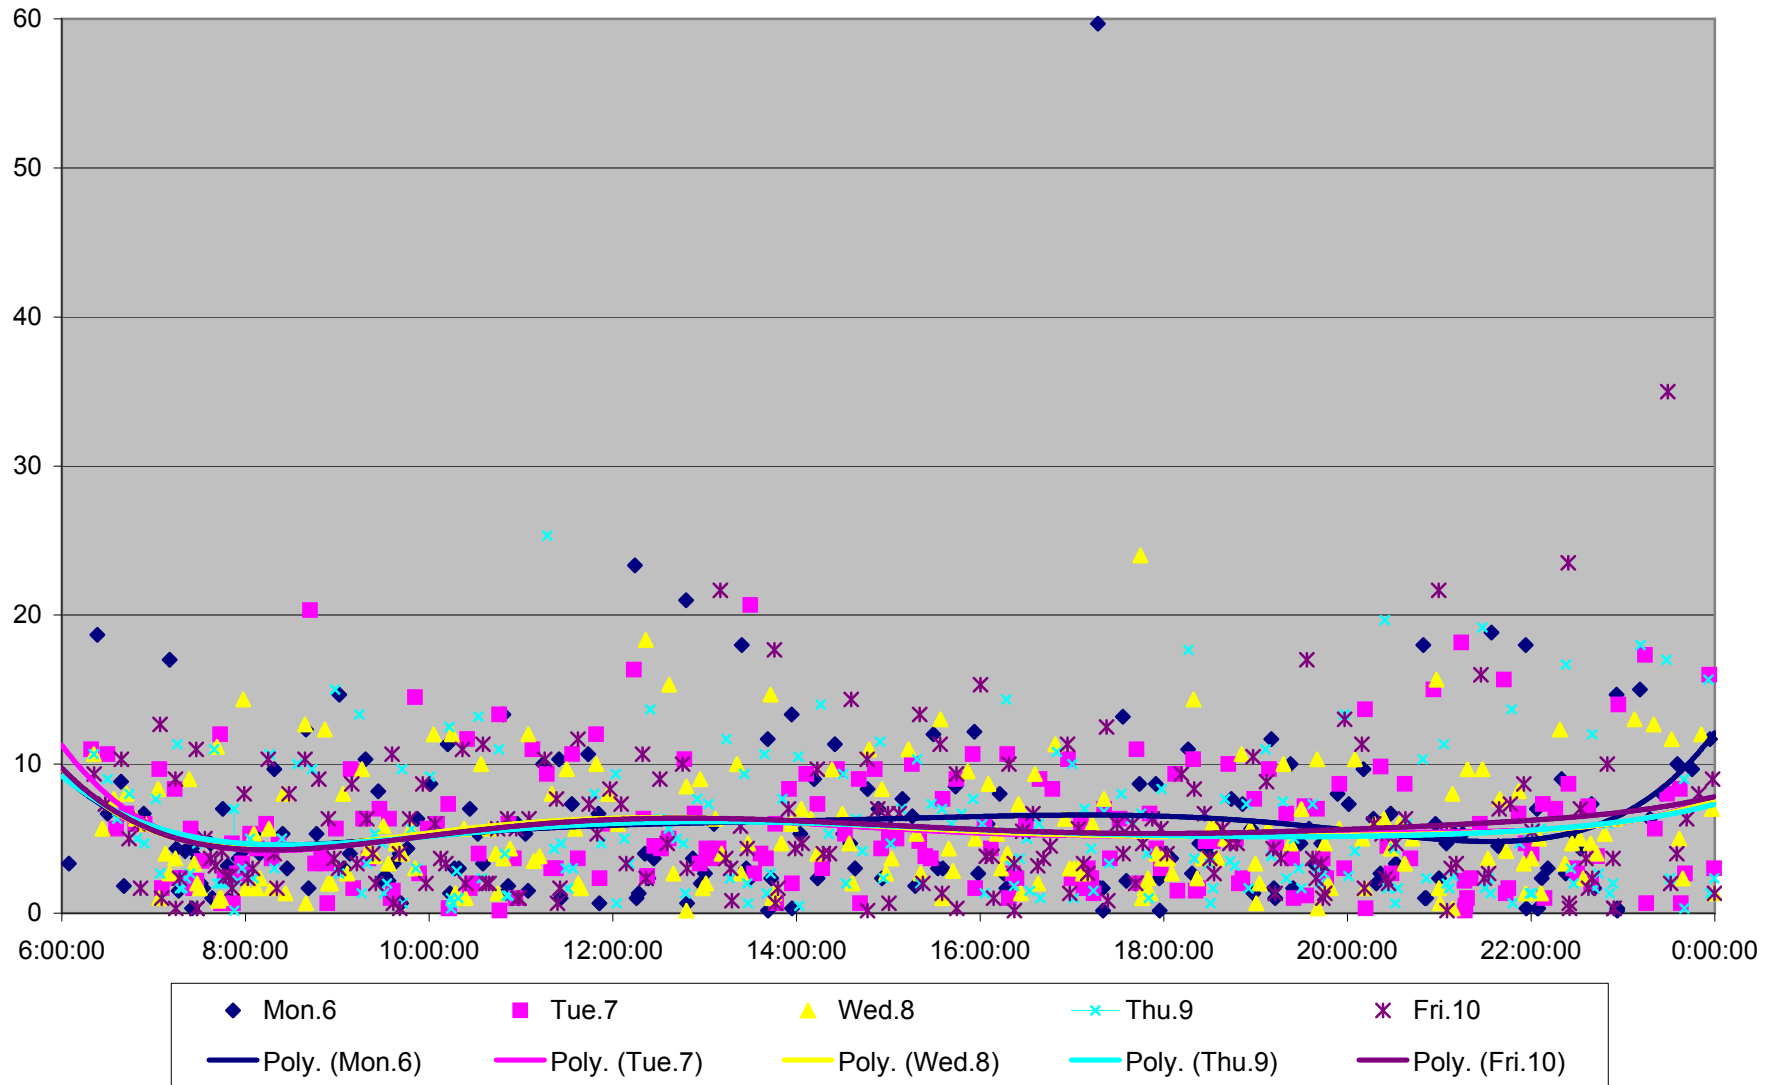

501 Queen Headways at Triller Ave. Westbound May 2013