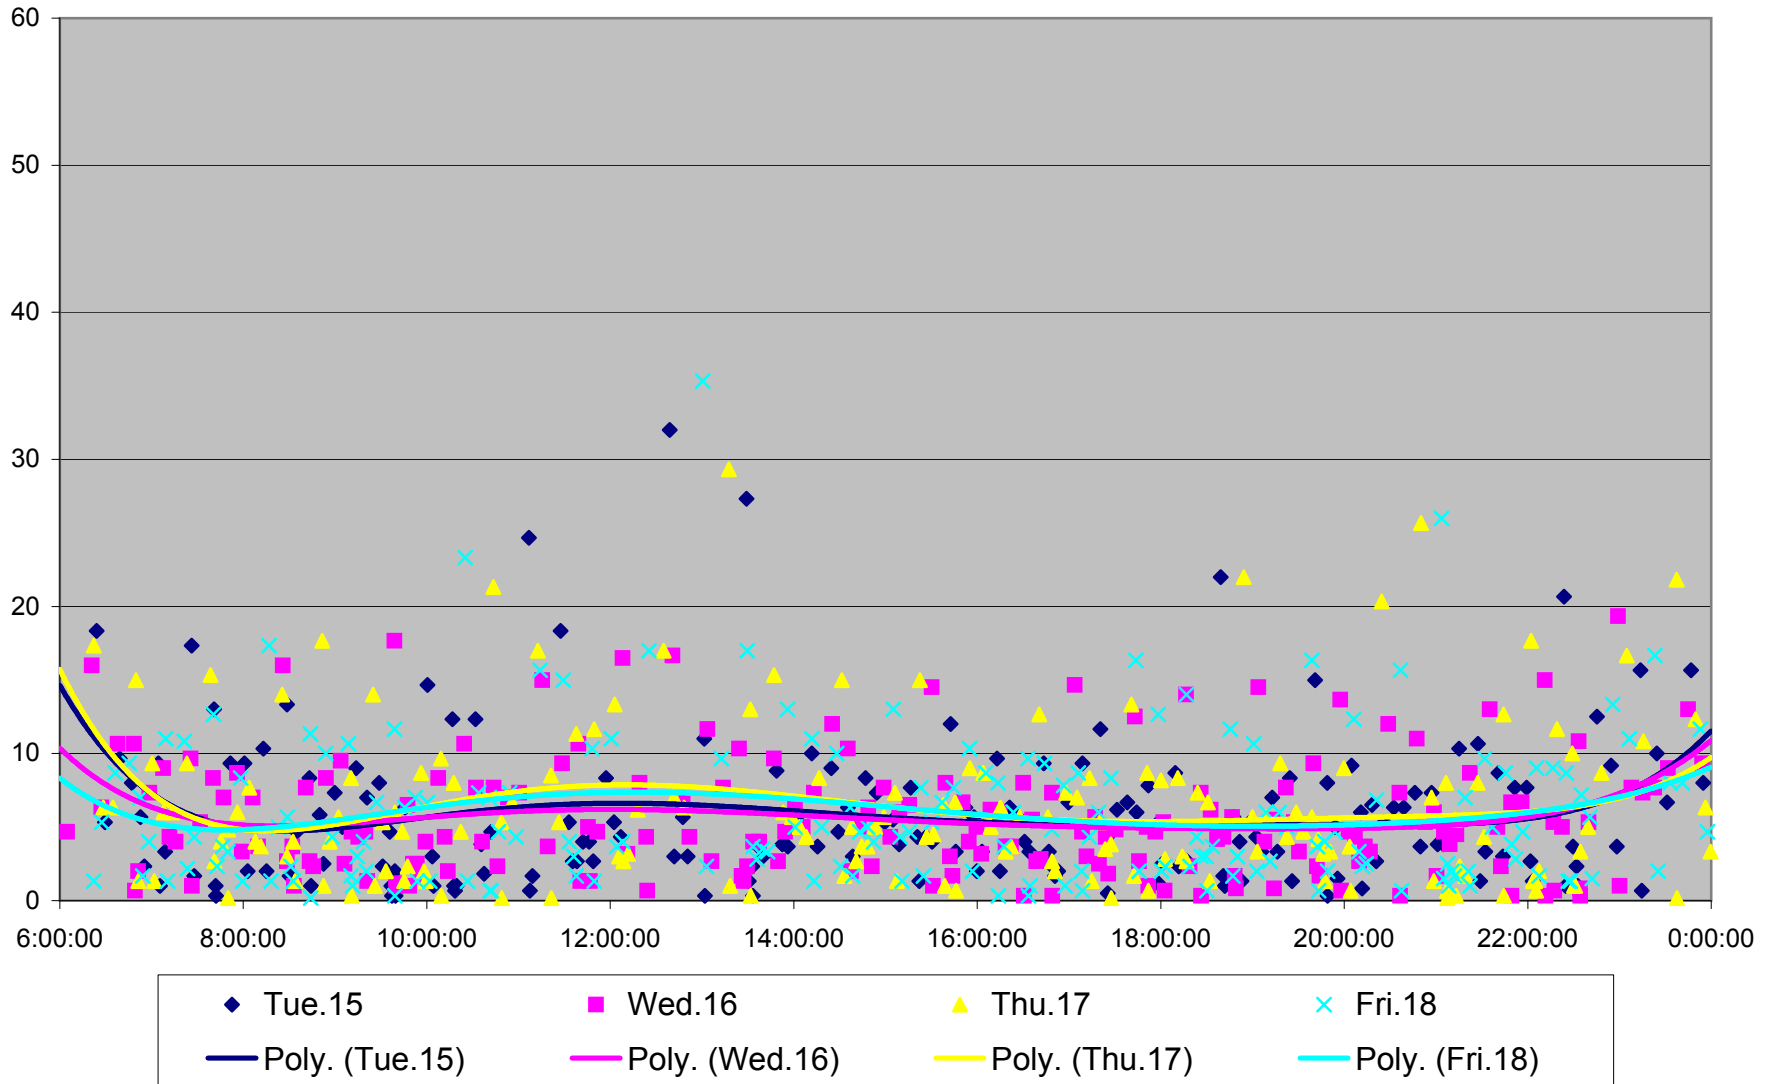

501 Queen Headways at Triller Ave. Westbound October 2013