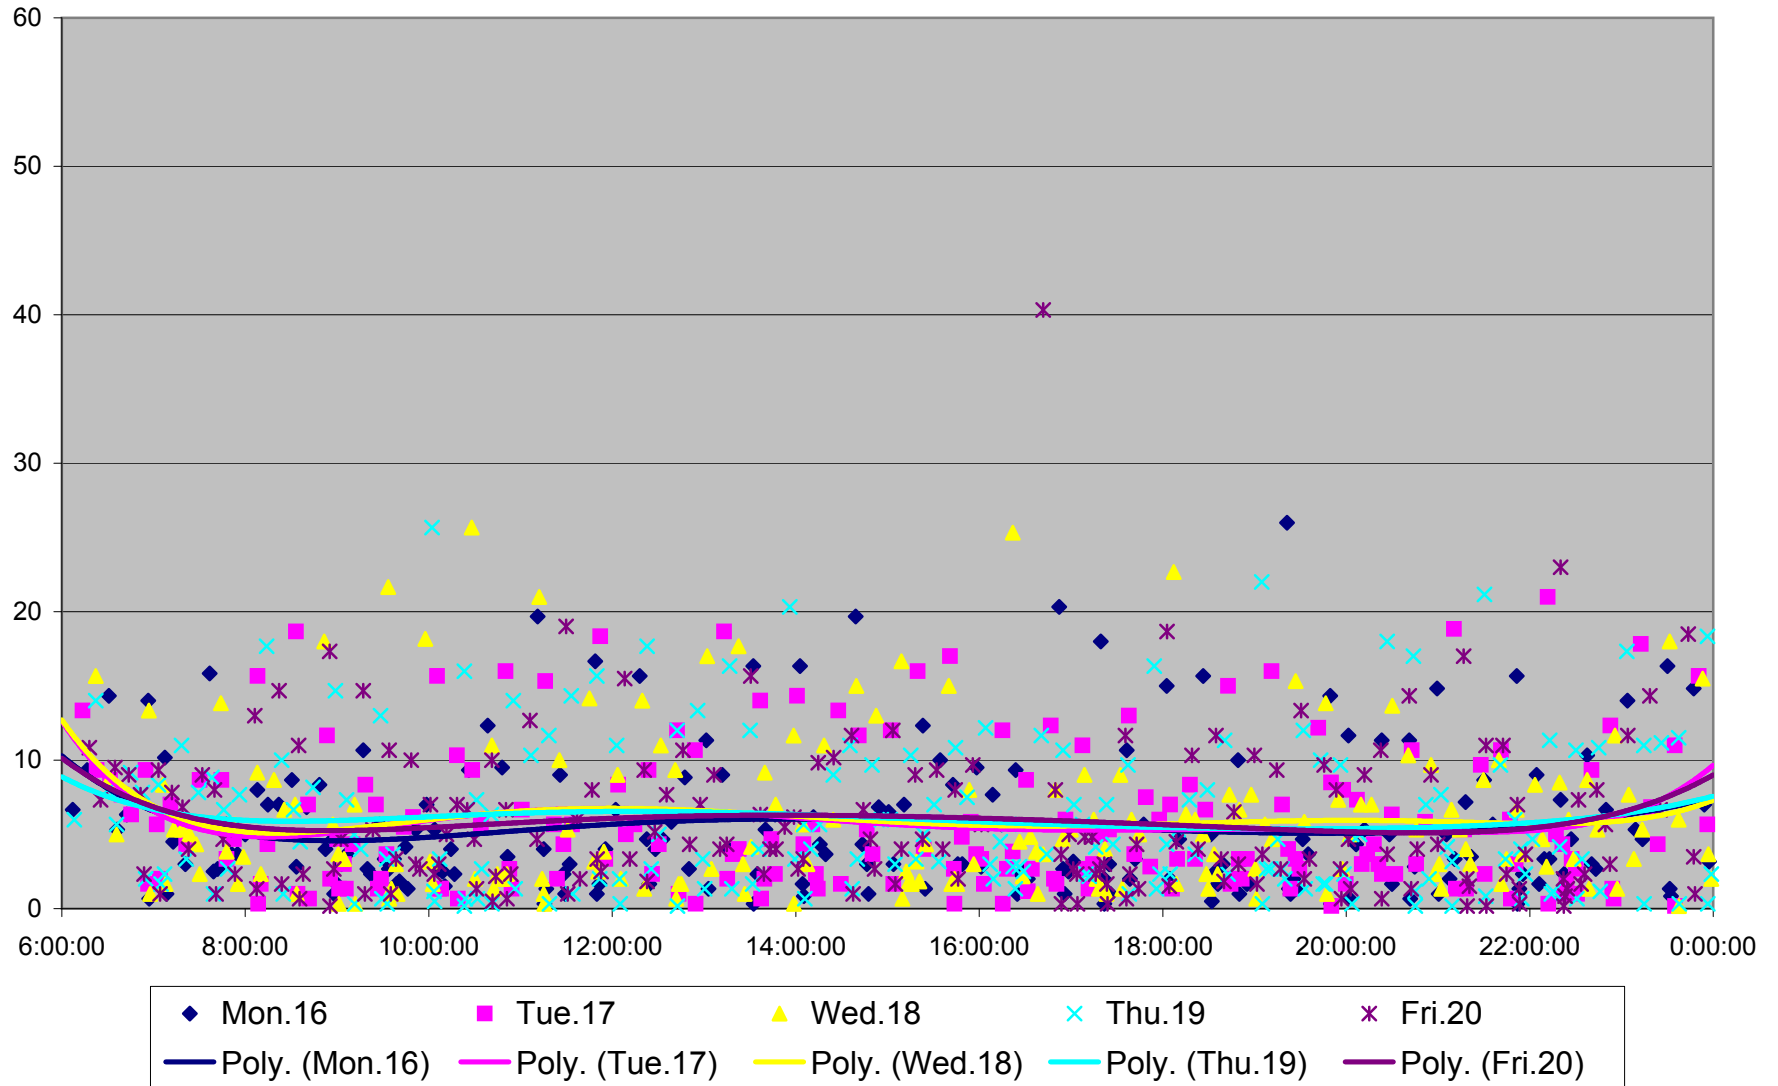

501 Queen Headways at Triller Ave. Westbound September 2013