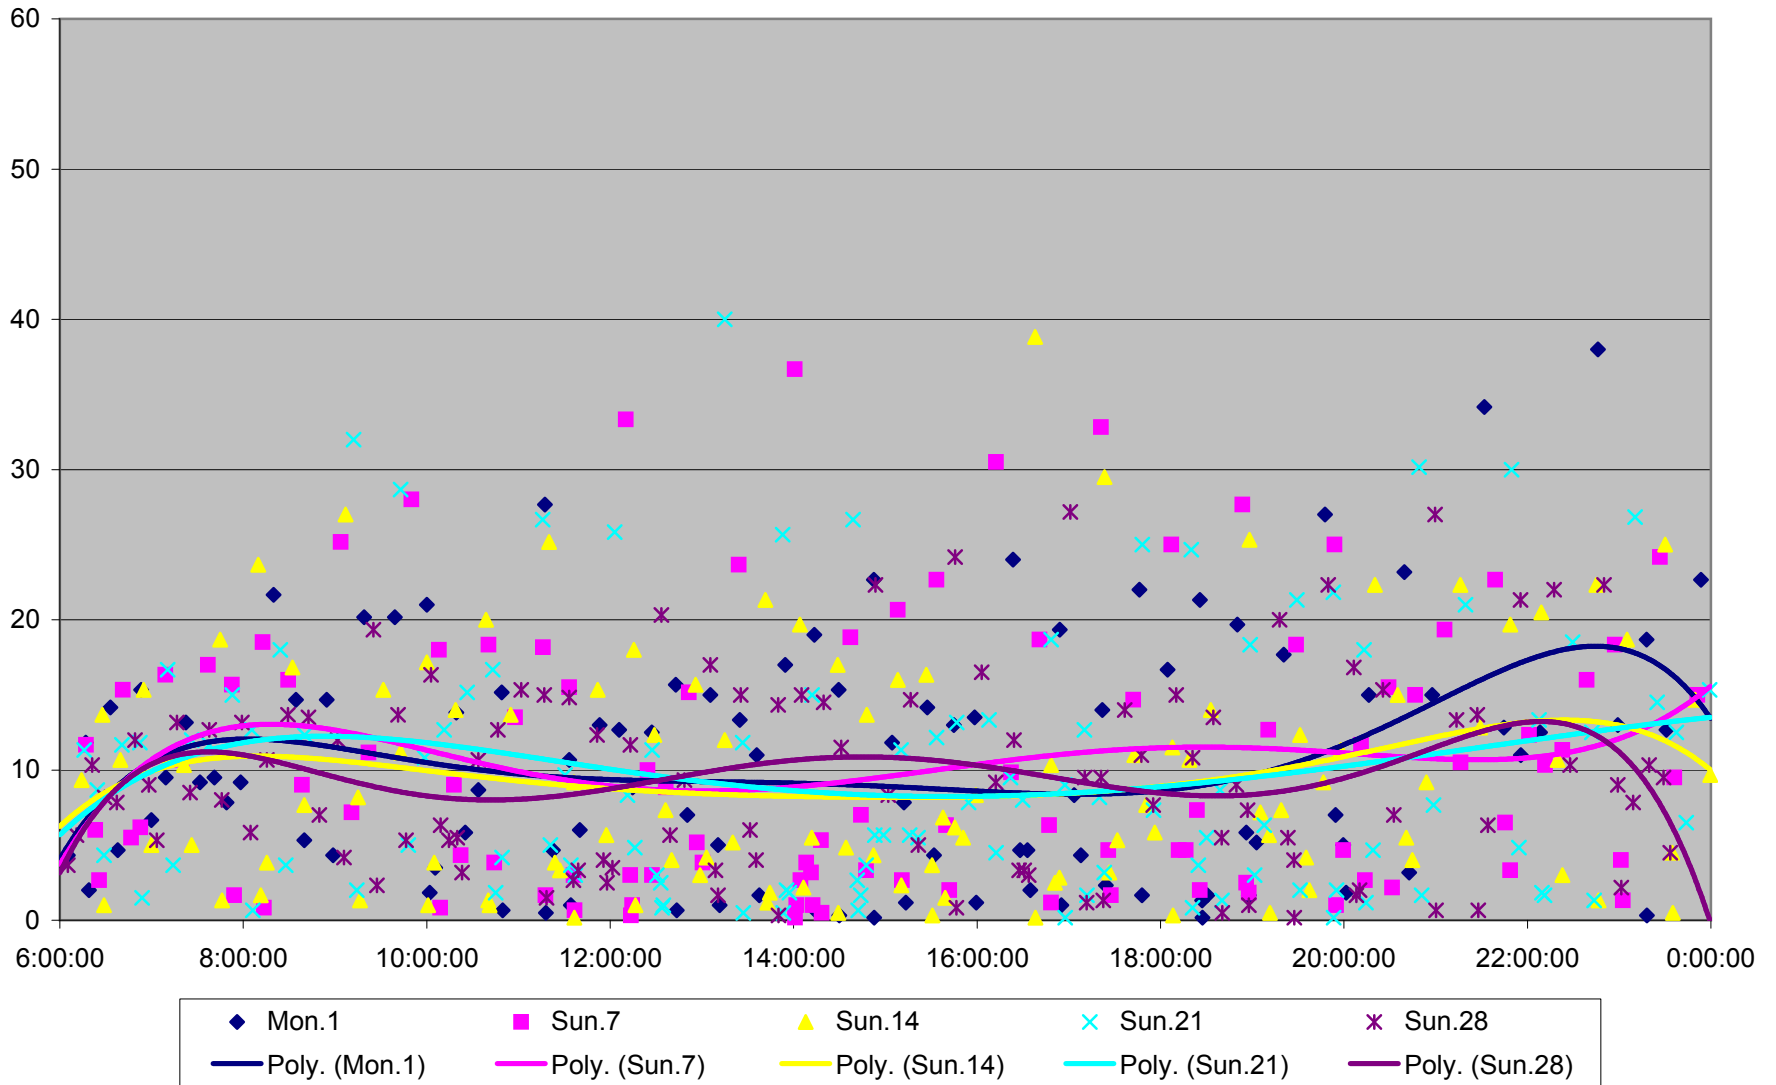

501 Queen Headways at Parkside Dr. Westbound May 2013

501 Queen Headways at Parkside Dr. Westbound July 2013

501 Queen Headways at Parkside Dr. Westbound August 2013

501 Queen Headways at Parkside Dr. Westbound September 2013

501 Queen Headways at Parkside Dr. Westbound October 2013