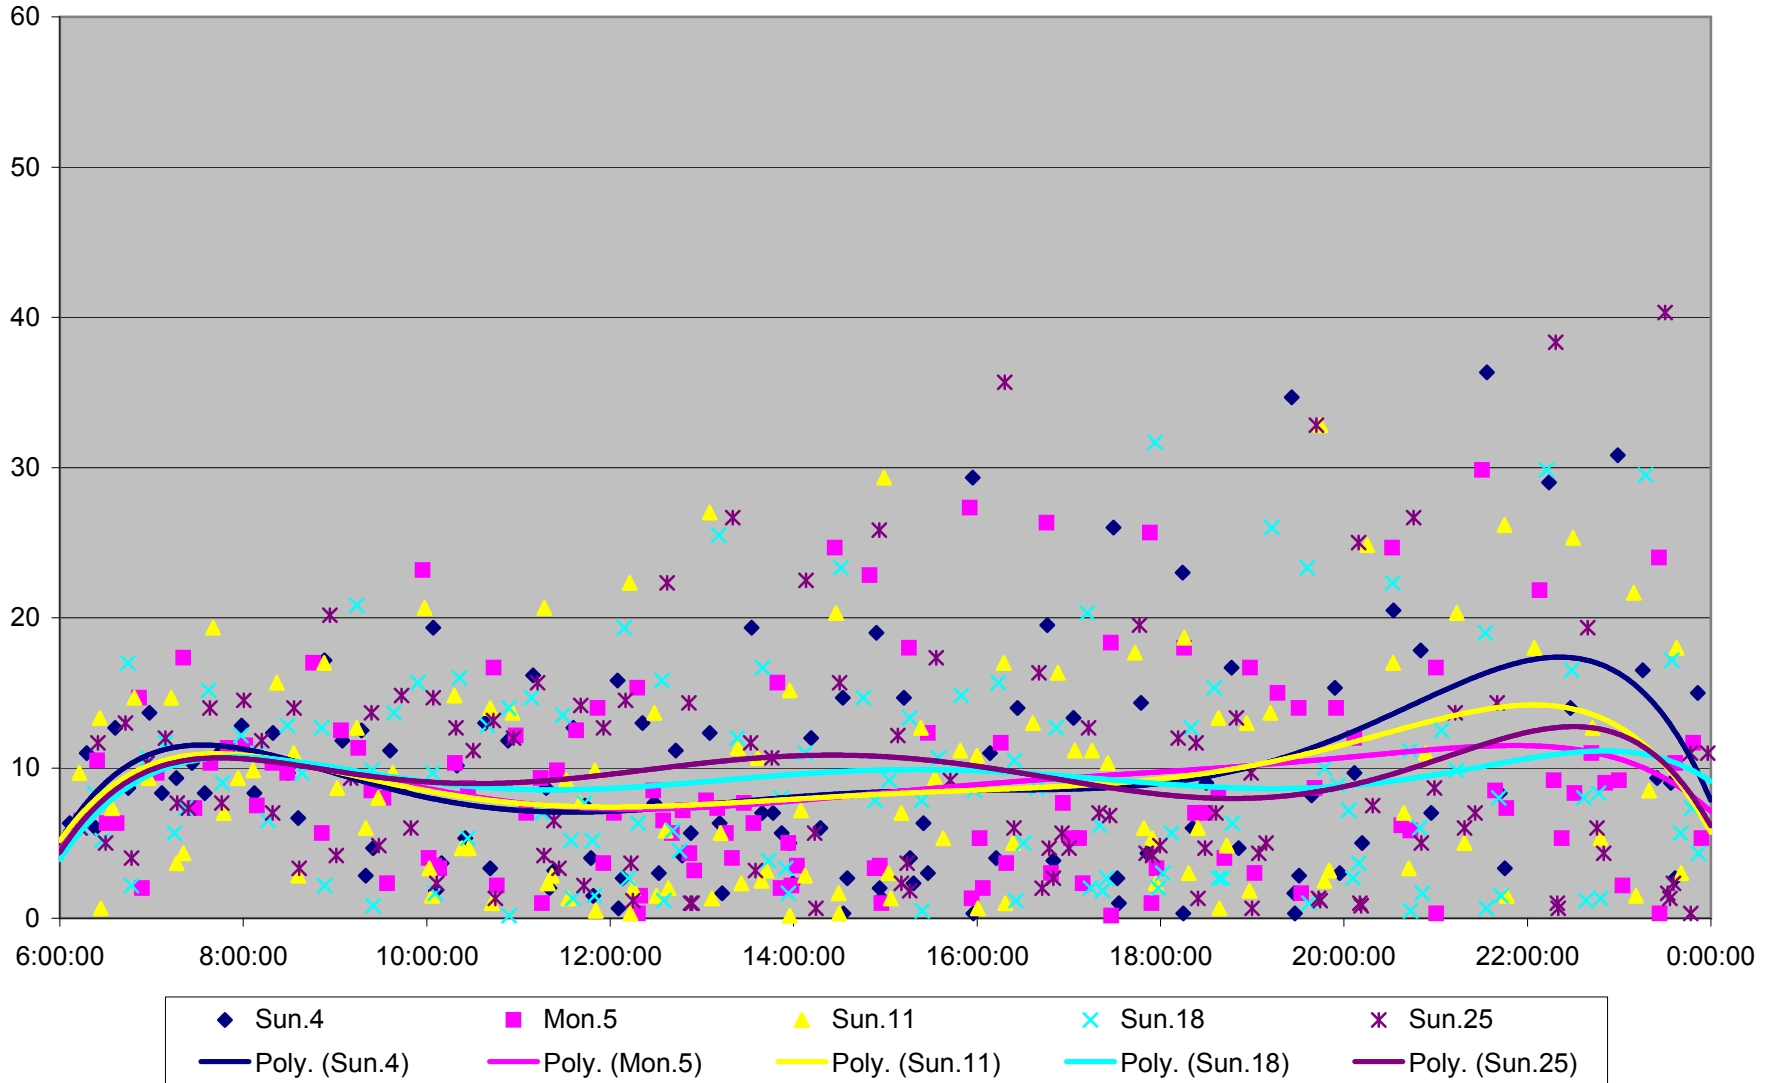

501 Queen Headways at Parkside Dr. Westbound May 2013

501 Queen Headways at Parkside Dr. Westbound July 2013

501 Queen Headways at Parkside Dr. Westbound August 2013

501 Queen Headways at Parkside Dr. Westbound September 2013

501 Queen Headways at Parkside Dr. Westbound October 2013