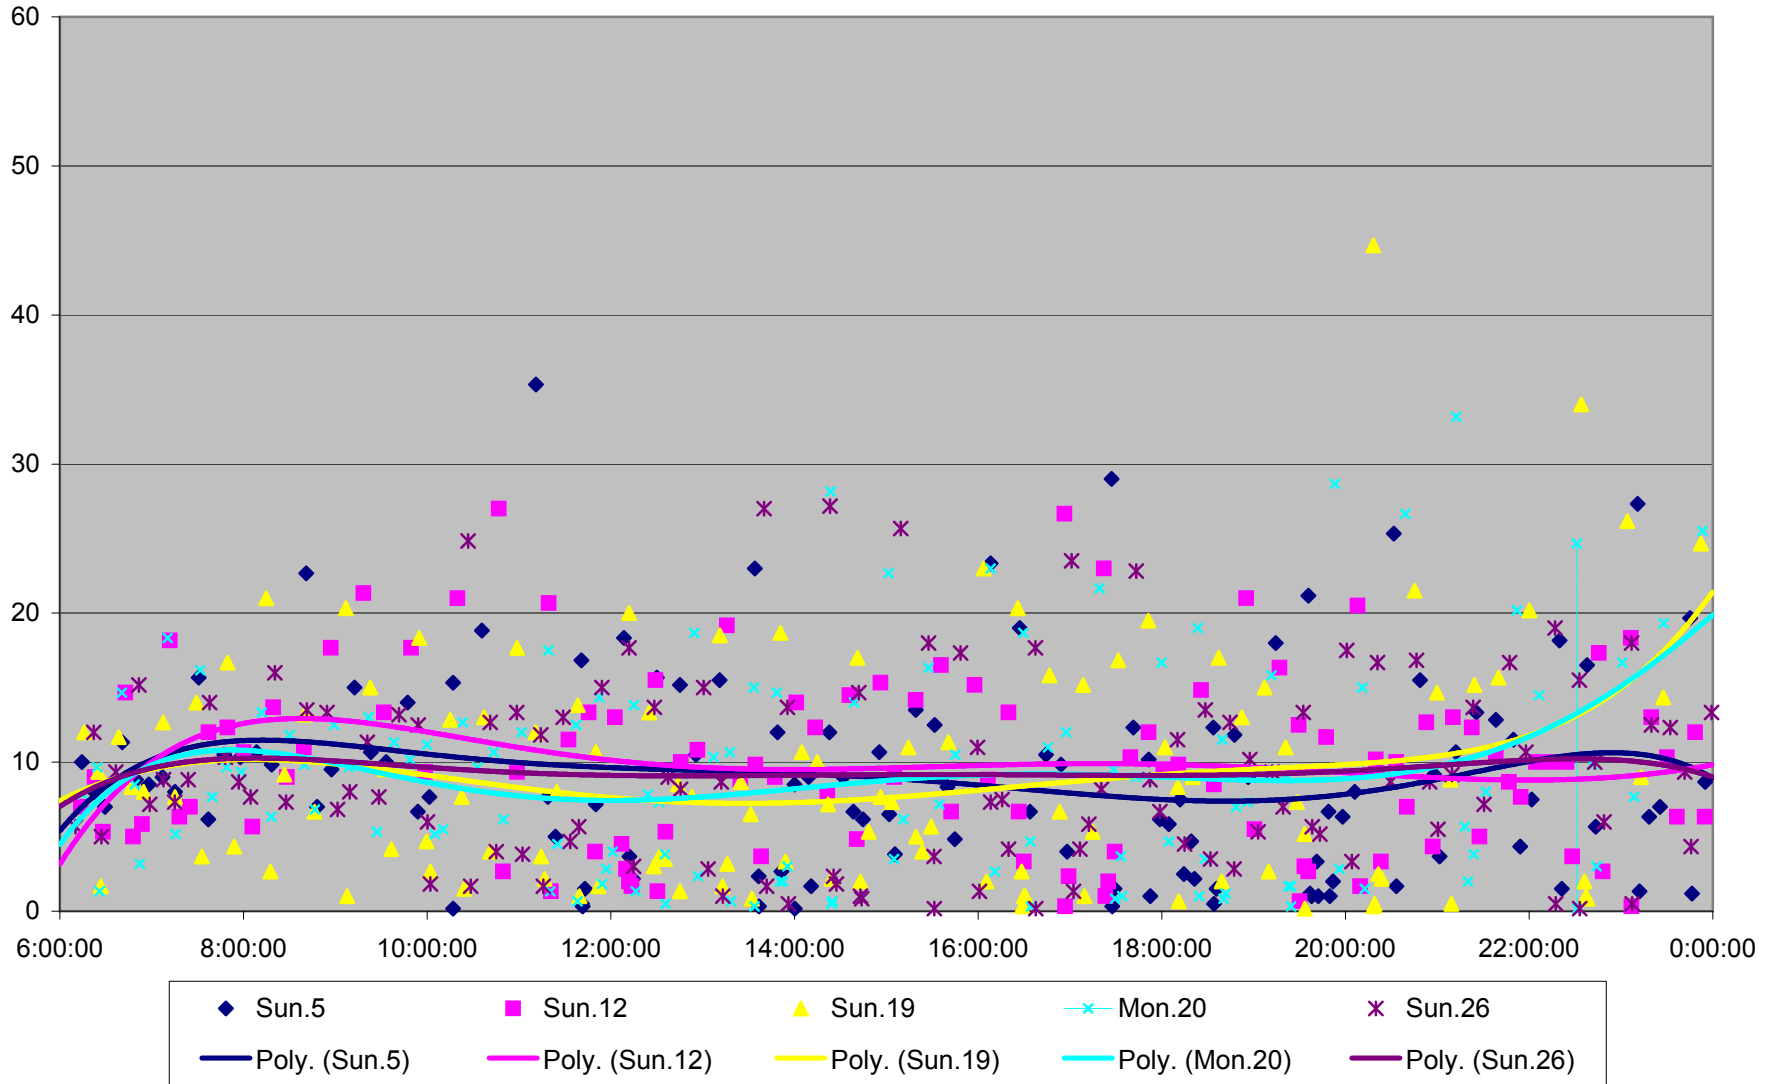

501 Queen Headways at Parkside Dr. Westbound May 2013

501 Queen Headways at Parkside Dr. Westbound July 2013

501 Queen Headways at Parkside Dr. Westbound August 2013

501 Queen Headways at Parkside Dr. Westbound September 2013

501 Queen Headways at Parkside Dr. Westbound October 2013