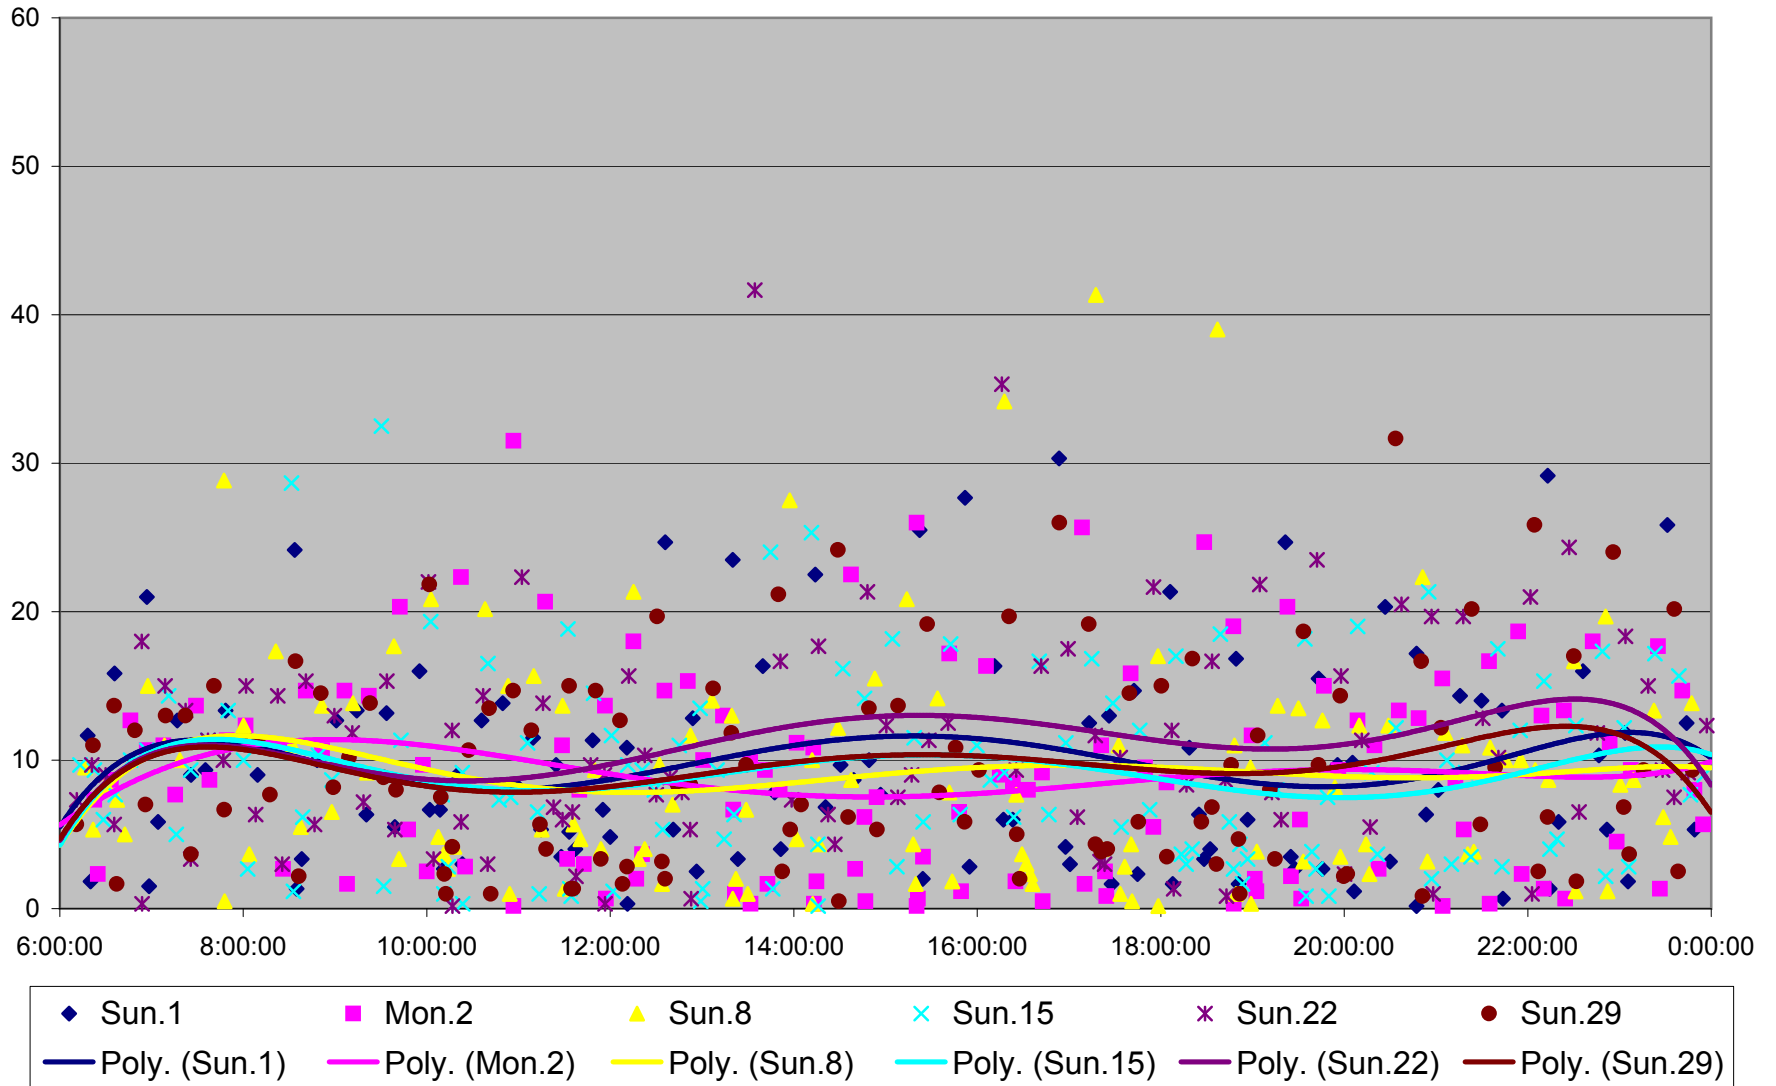

501 Queen Headways at Parkside Dr. Westbound May 2013

501 Queen Headways at Parkside Dr. Westbound July 2013

501 Queen Headways at Parkside Dr. Westbound August 2013

501 Queen Headways at Parkside Dr. Westbound September 2013

501 Queen Headways at Parkside Dr. Westbound October 2013