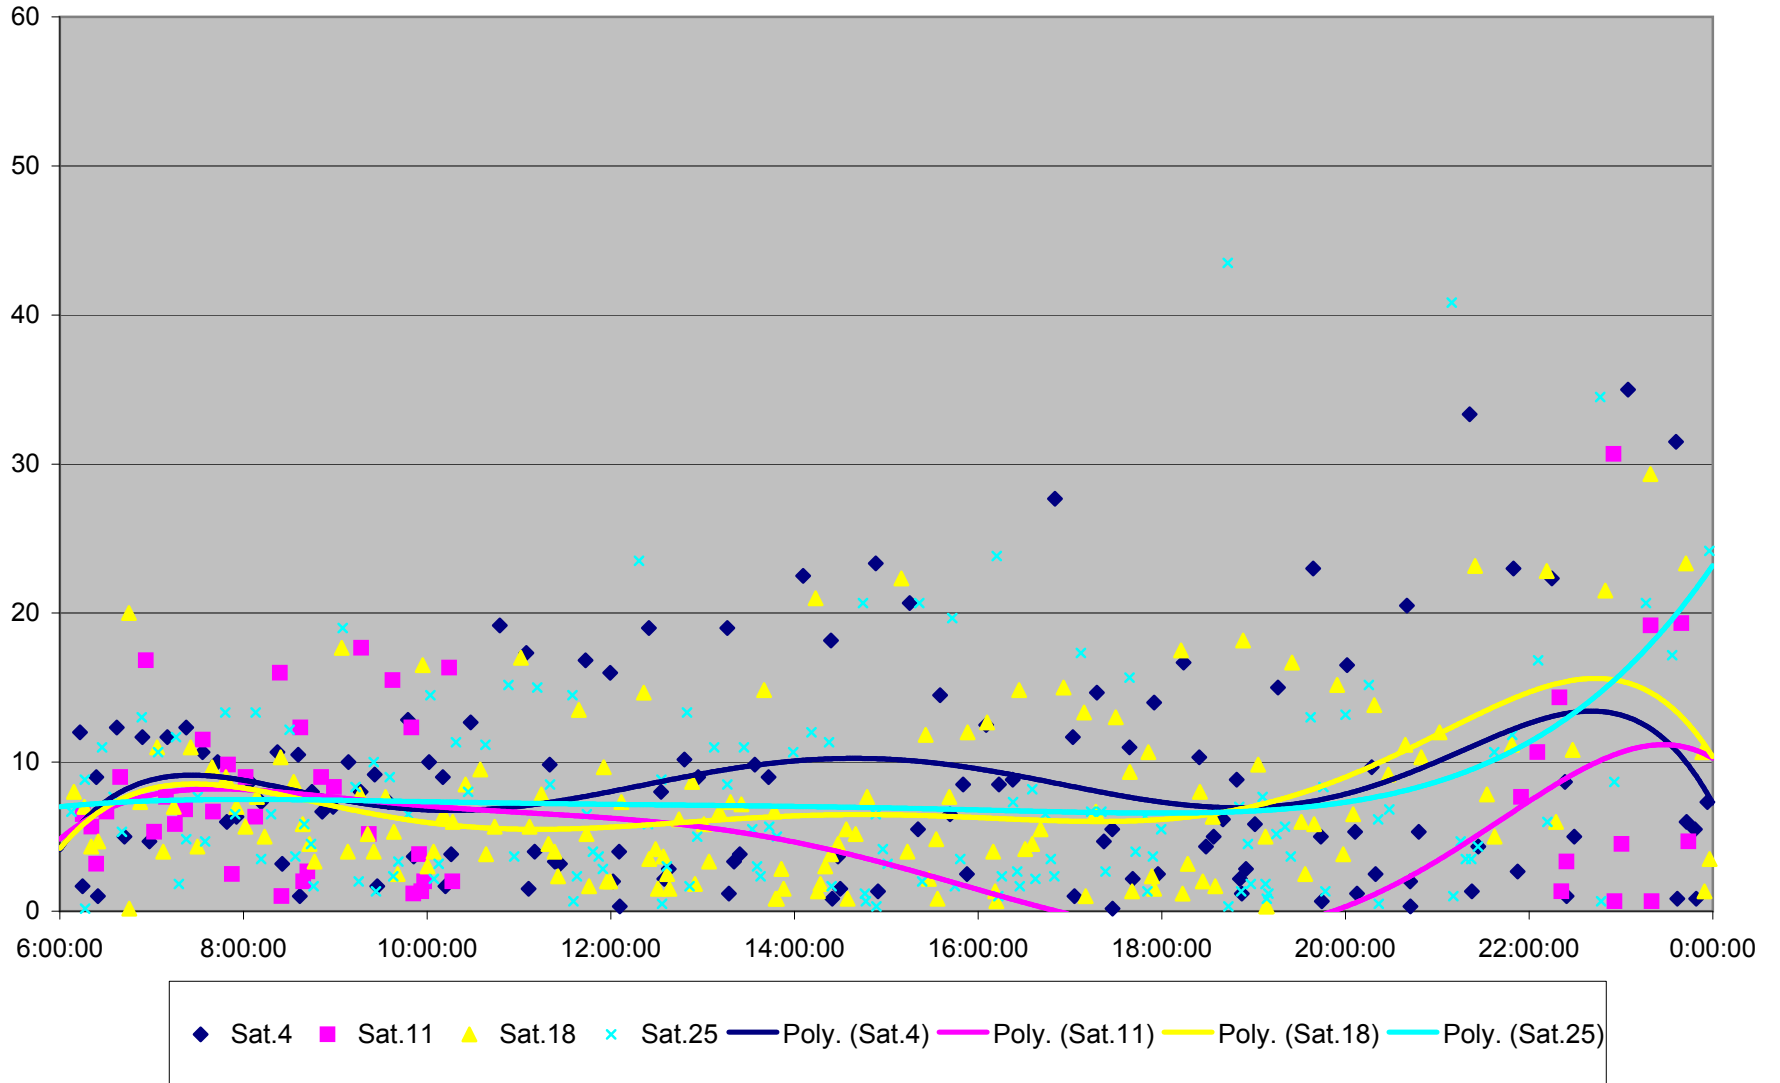

501 Queen Headways at Parkside Dr. Westbound May 2013

501 Queen Headways at Parkside Dr. Westbound July 2013

501 Queen Headways at Parkside Dr. Westbound August 2013

501 Queen Headways at Parkside Dr. Westbound September 2013

501 Queen Headways at Parkside Dr. Westbound October 2013