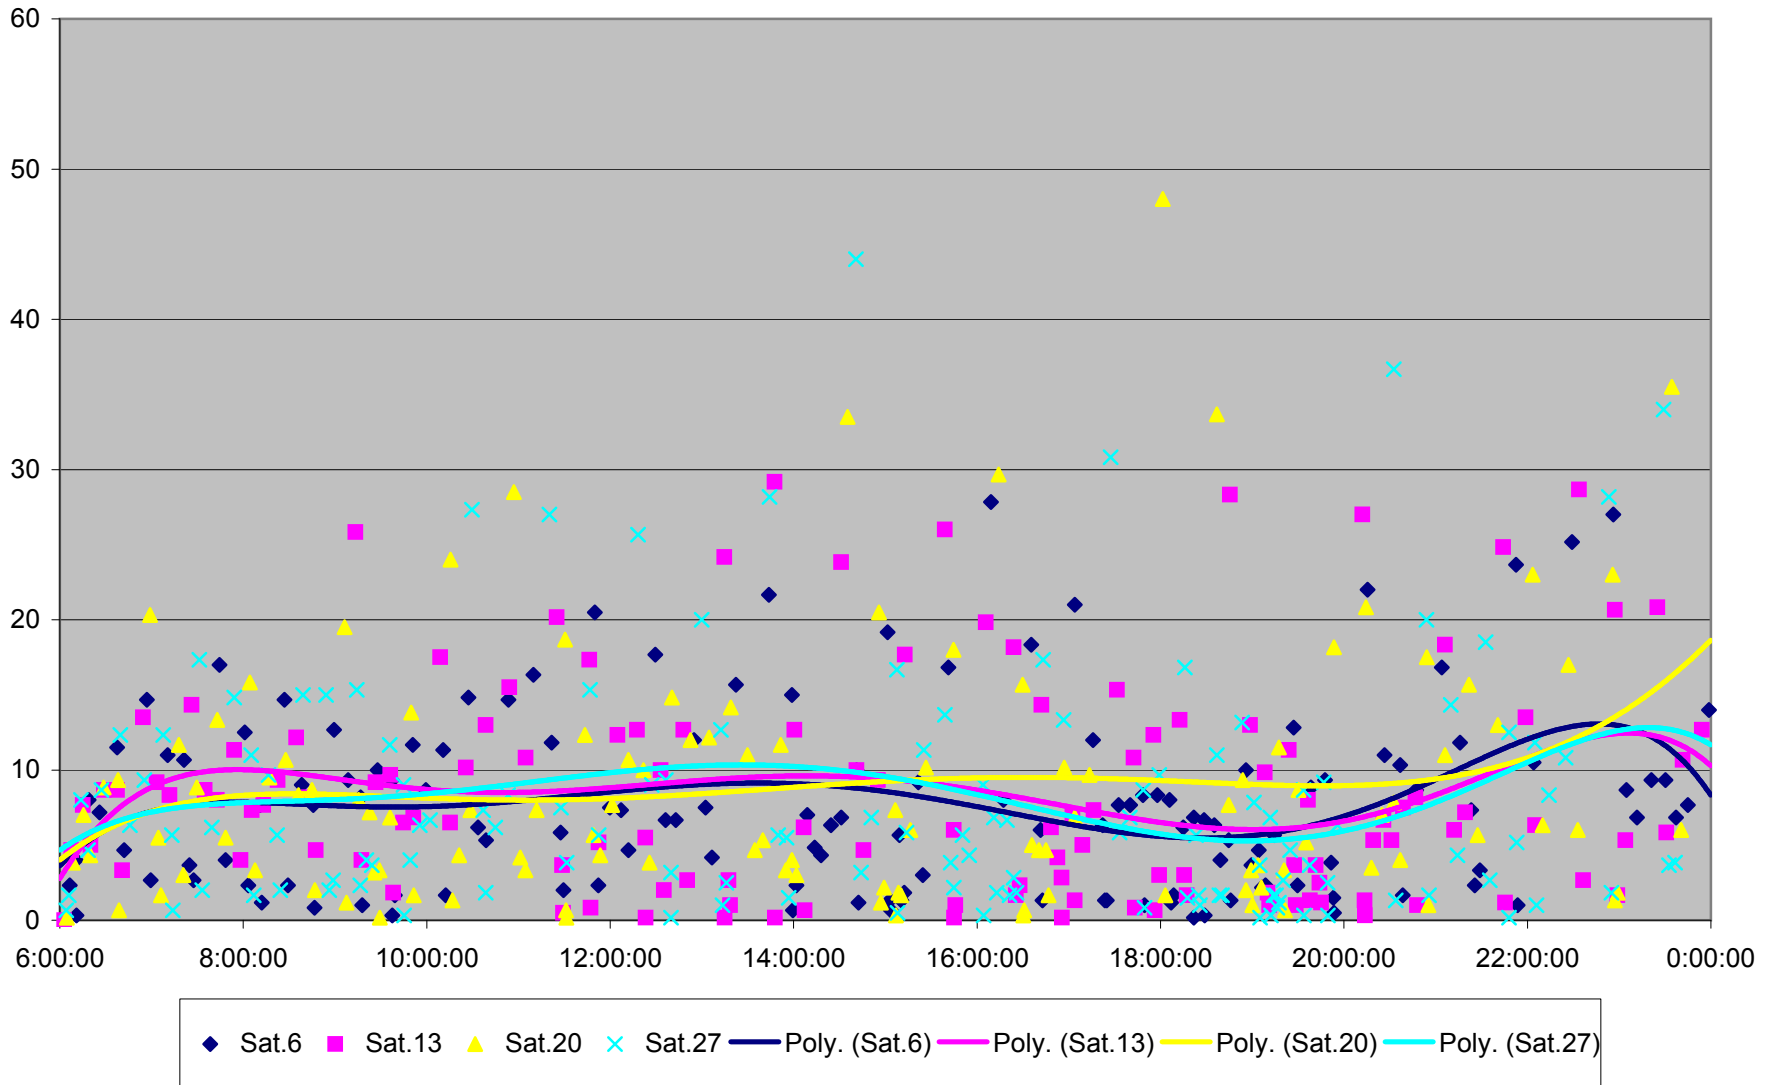

501 Queen Headways at Parkside Dr. Westbound May 2013

501 Queen Headways at Parkside Dr. Westbound July 2013

501 Queen Headways at Parkside Dr. Westbound August 2013

501 Queen Headways at Parkside Dr. Westbound September 2013

501 Queen Headways at Parkside Dr. Westbound October 2013