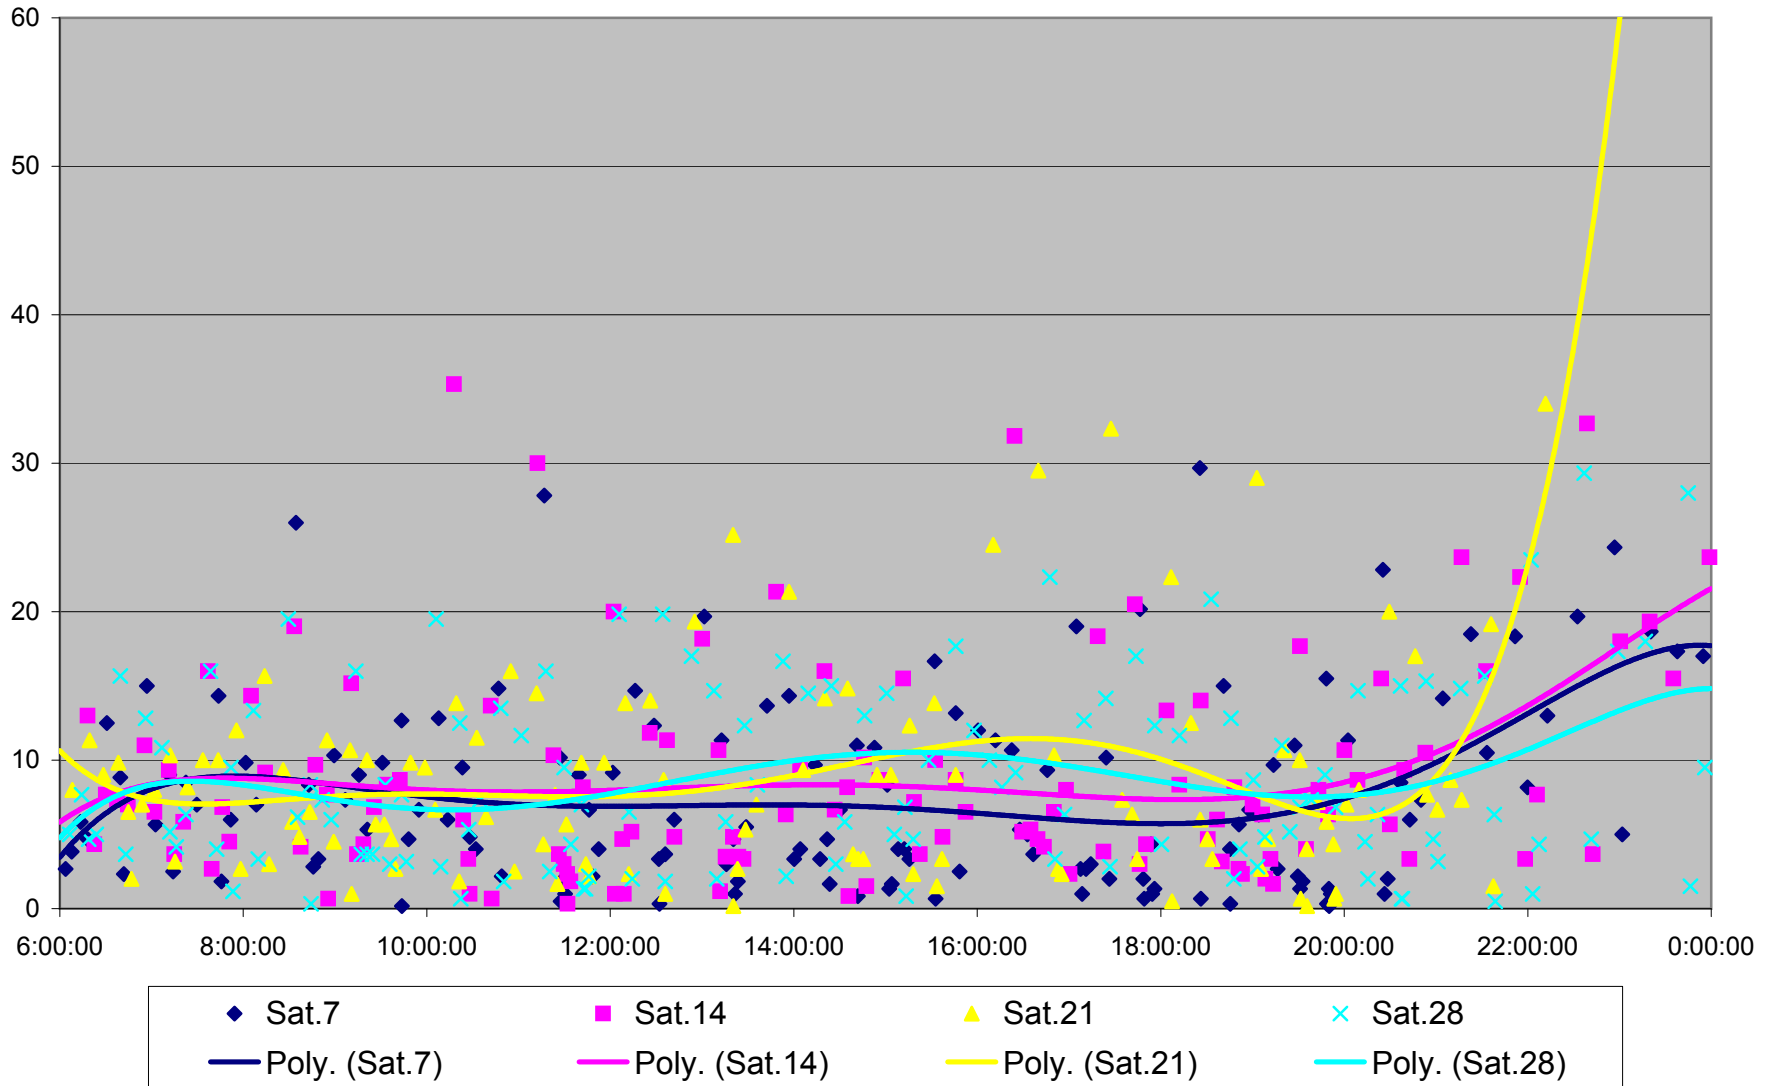

501 Queen Headways at Parkside Dr. Westbound May 2013

501 Queen Headways at Parkside Dr. Westbound July 2013

501 Queen Headways at Parkside Dr. Westbound August 2013

501 Queen Headways at Parkside Dr. Westbound September 2013

501 Queen Headways at Parkside Dr. Westbound October 2013