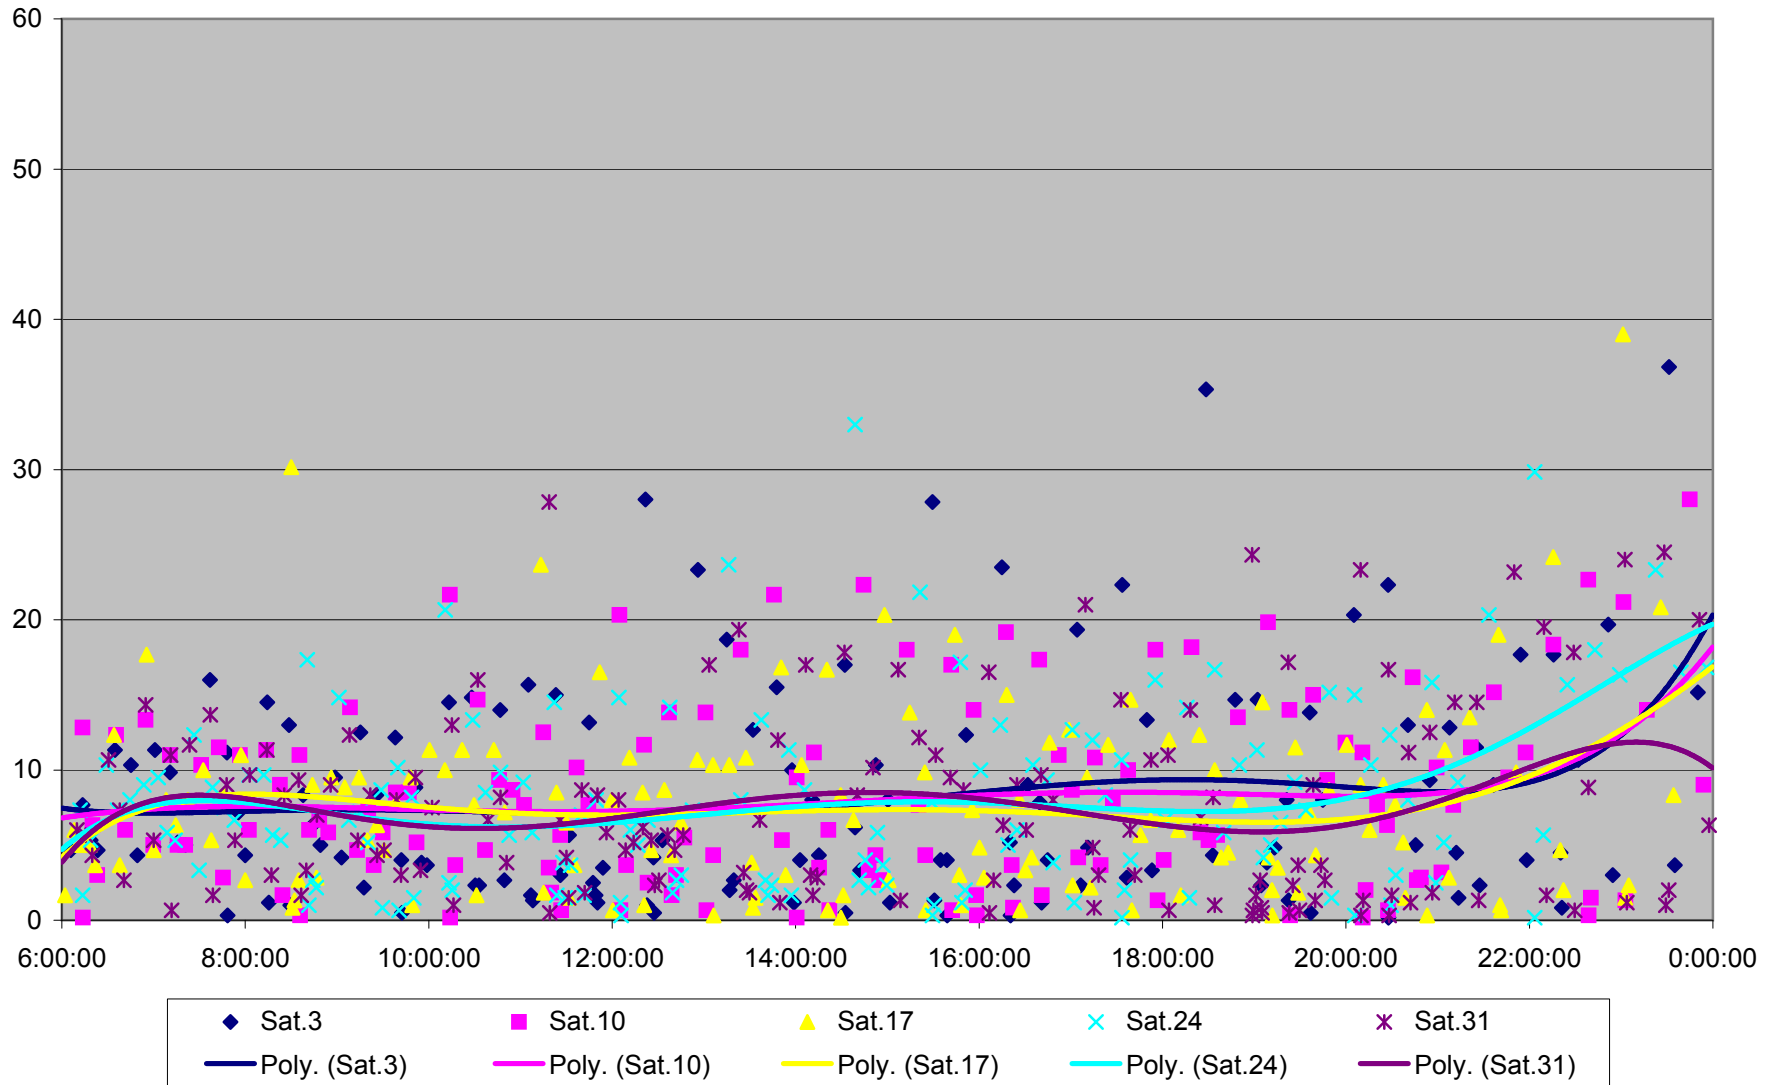

501 Queen Headways at Parkside Dr. Westbound May 2013

501 Queen Headways at Parkside Dr. Westbound July 2013

501 Queen Headways at Parkside Dr. Westbound August 2013

501 Queen Headways at Parkside Dr. Westbound September 2013

501 Queen Headways at Parkside Dr. Westbound October 2013