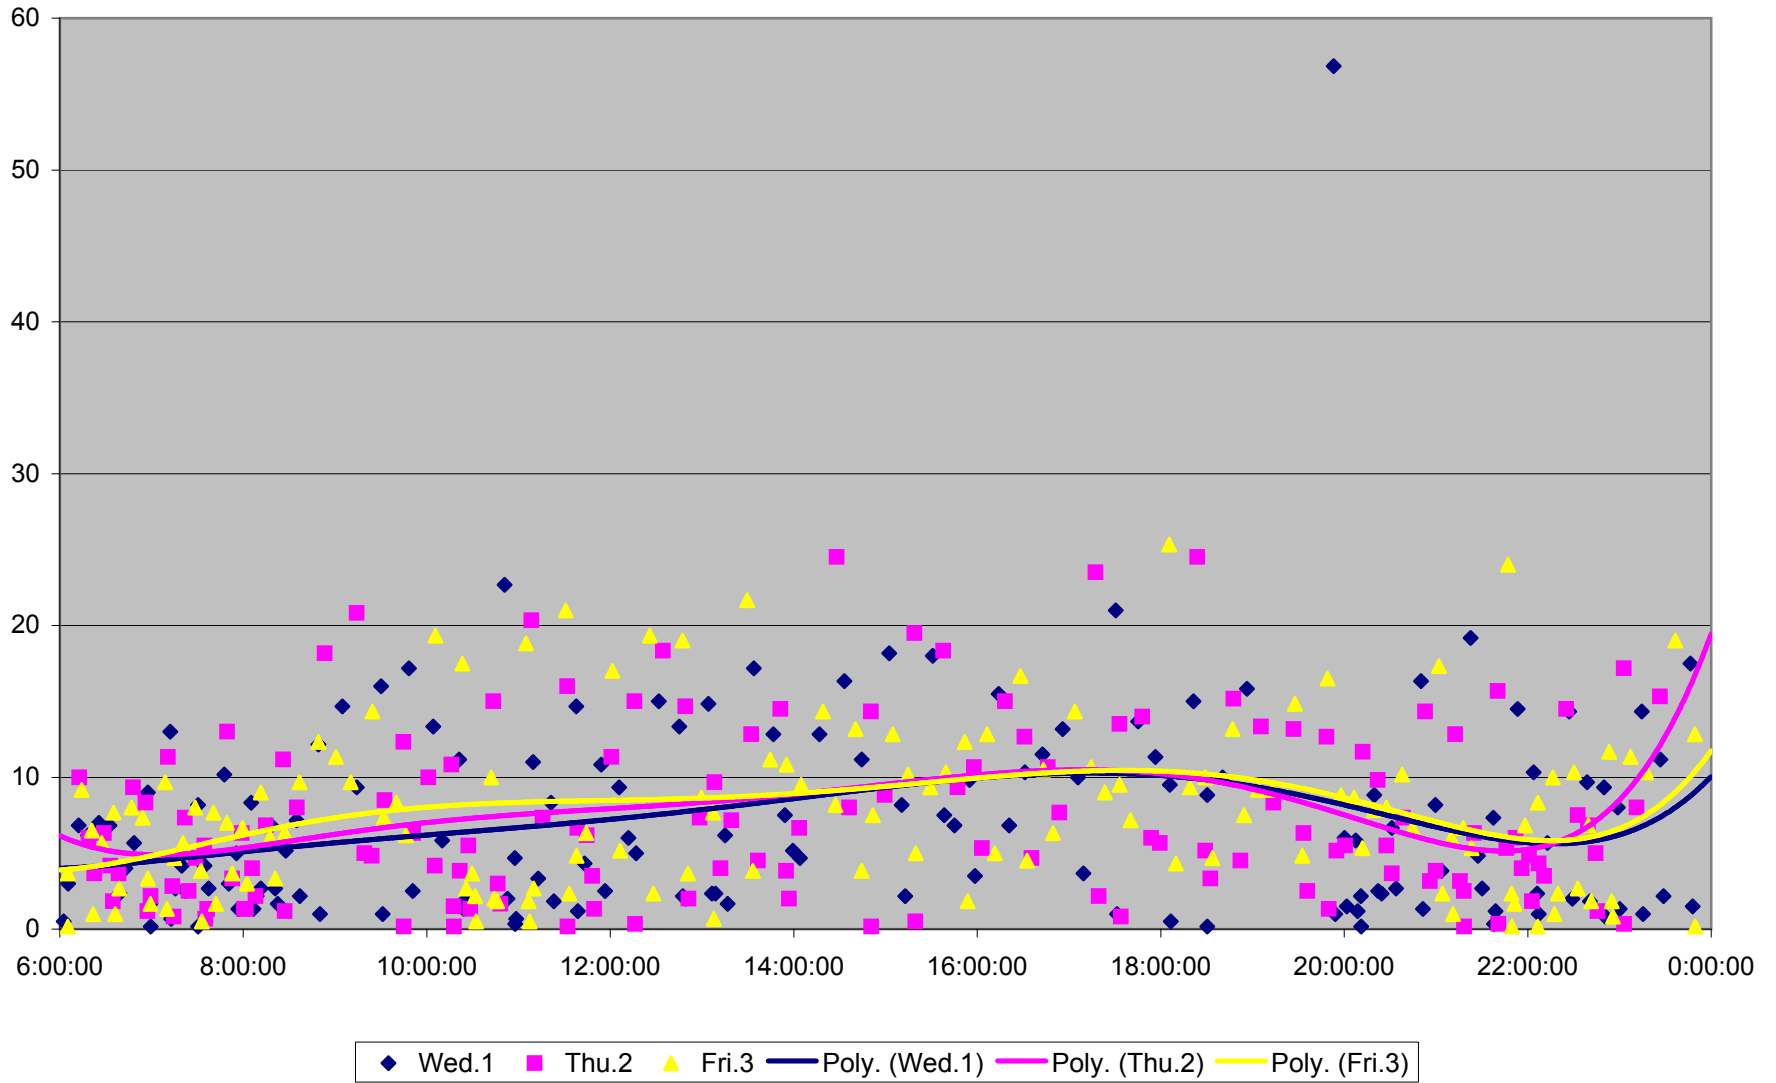

501 Queen Headways at Parkside Dr. Westbound May 2013

501 Queen Headways at Parkside Dr. Westbound May 2013

501 Queen Headways at Parkside Dr. Westbound May 2013

501 Queen Headways at Parkside Dr. Westbound May 2013