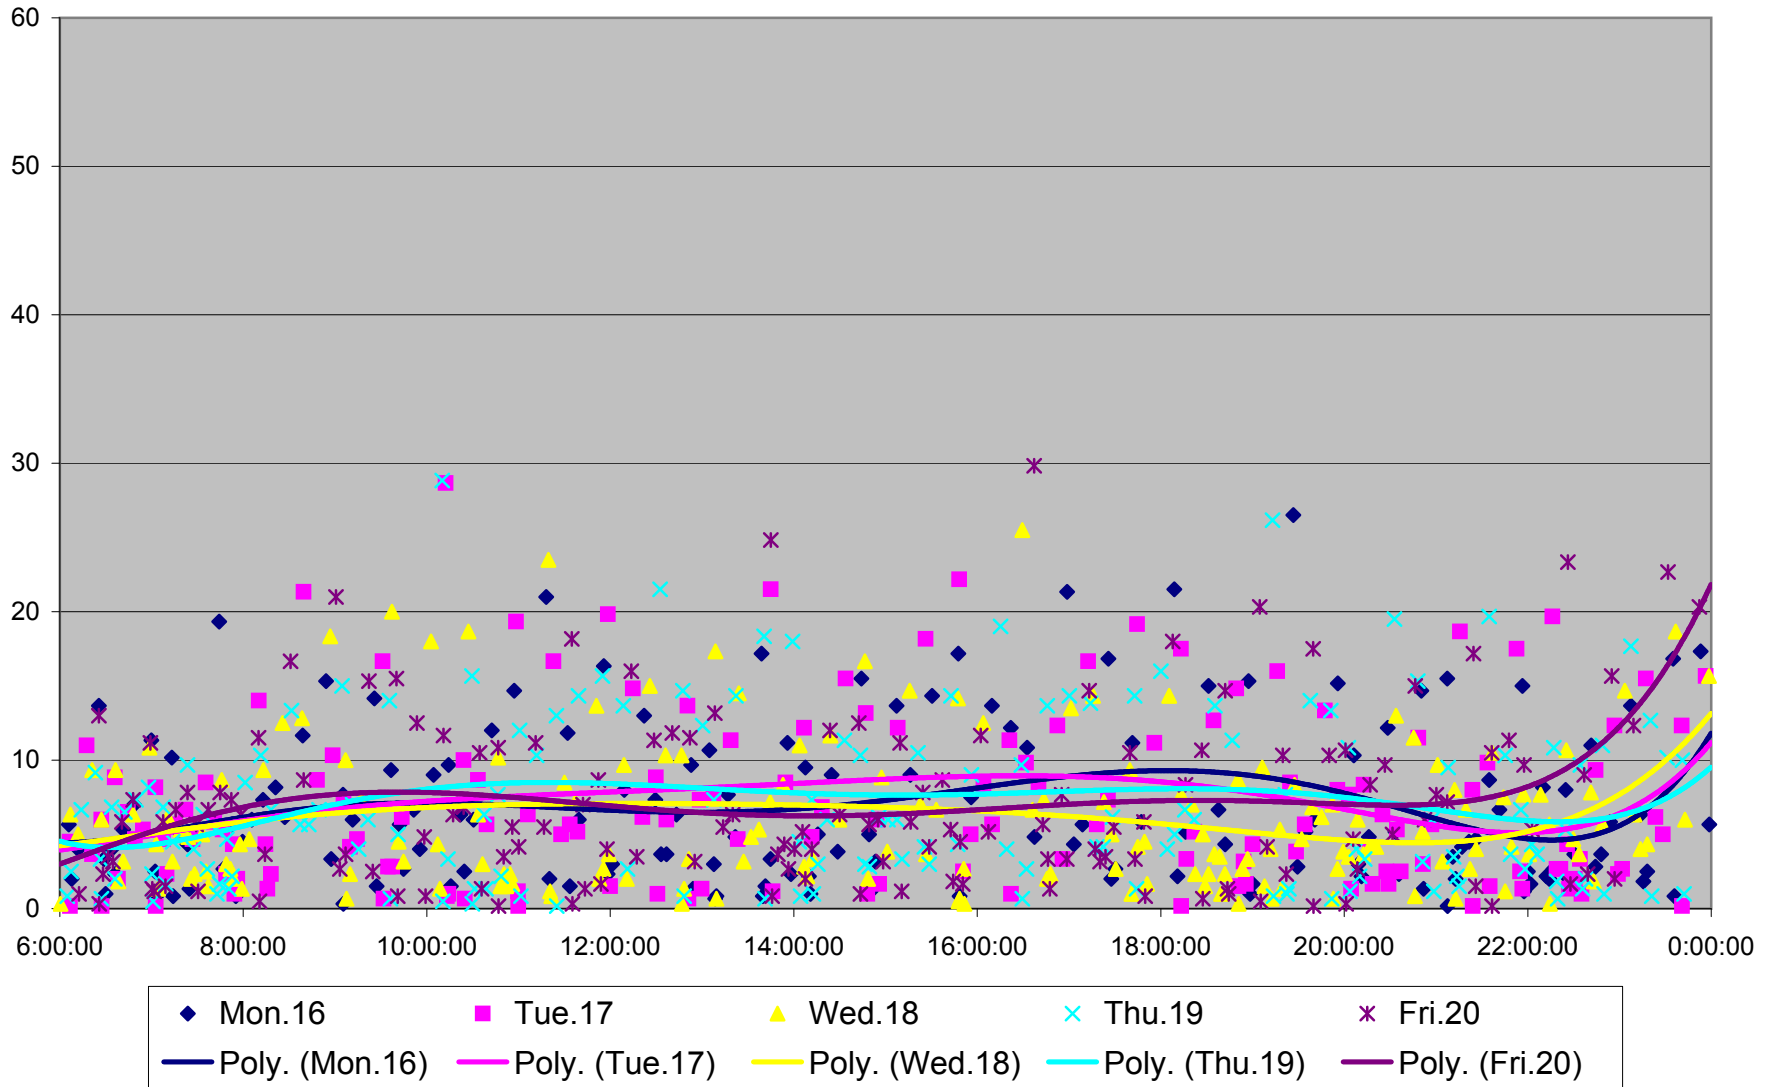

501 Queen Headways at Parkside Dr. Westbound September 2013