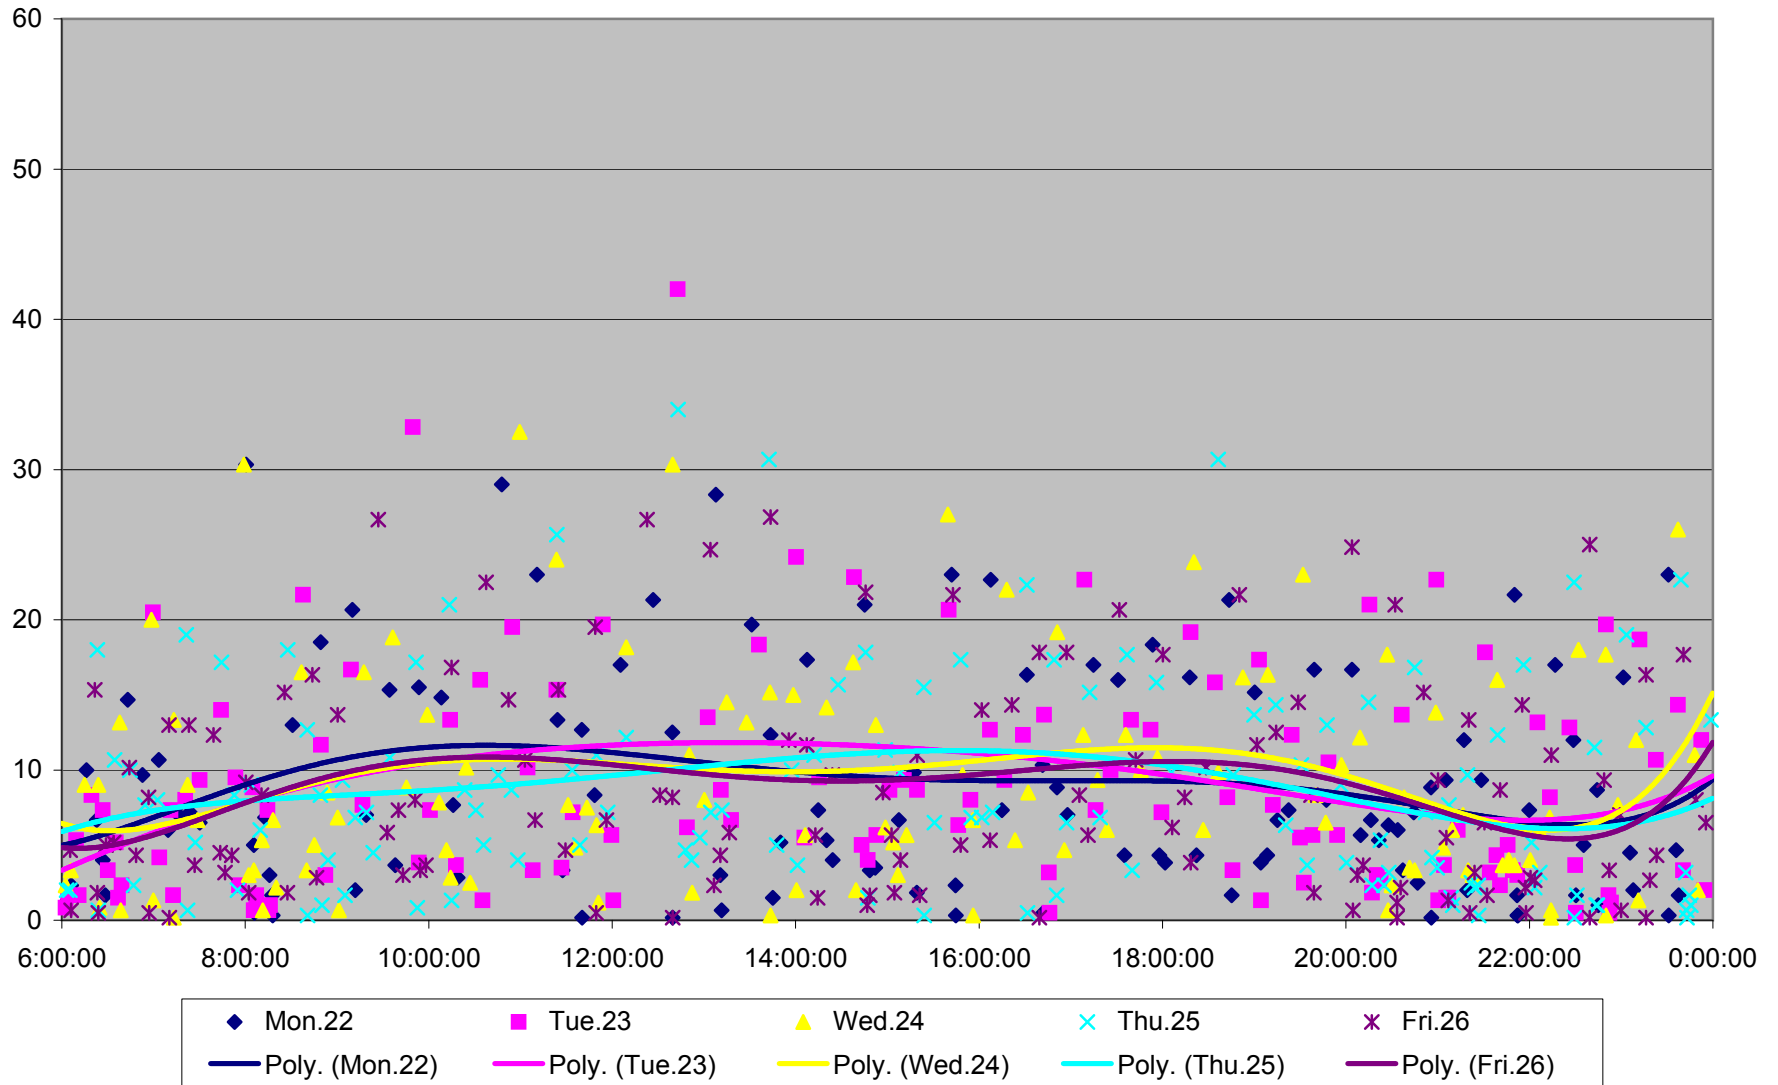

501 Queen Headways at Parkside Dr. Westbound July 2013