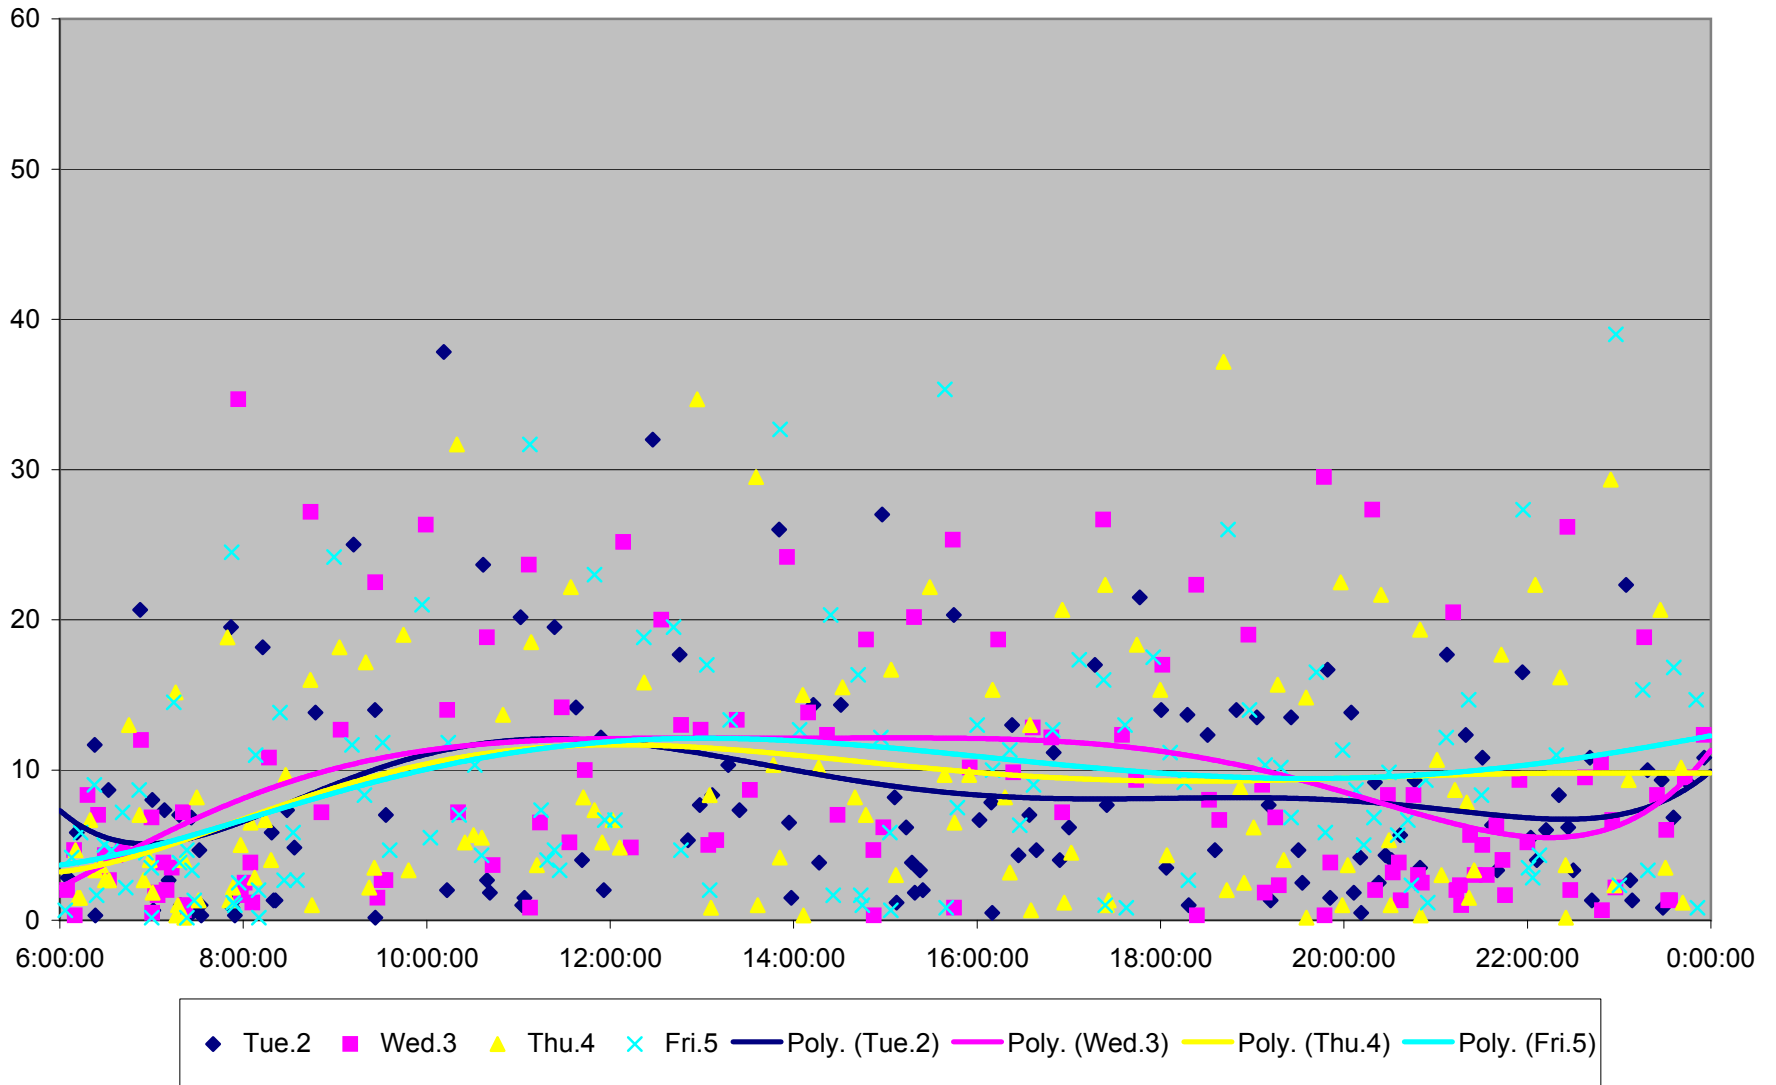

501 Queen Headways at Parkside Dr. Westbound July 2013