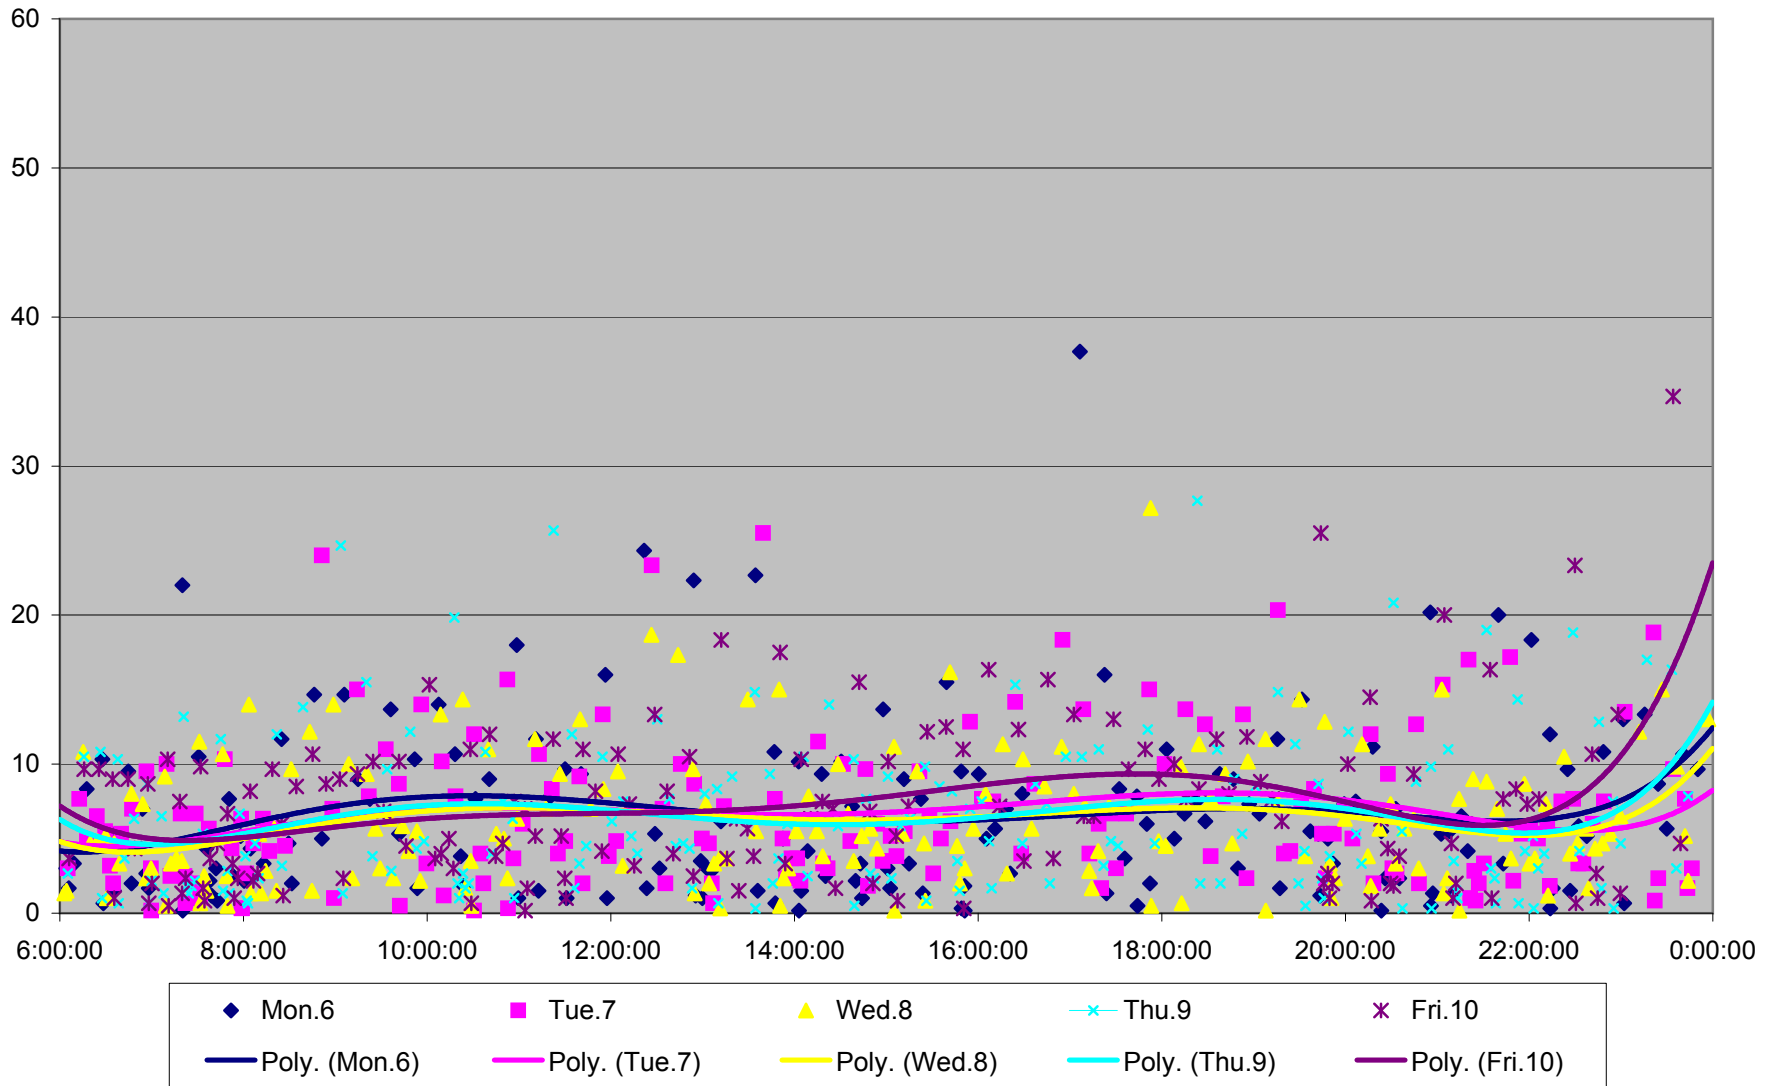

501 Queen Headways at Parkside Dr. Westbound May 2013

501 Queen Headways at Parkside Dr. Westbound May 2013

501 Queen Headways at Parkside Dr. Westbound May 2013

501 Queen Headways at Parkside Dr. Westbound May 2013