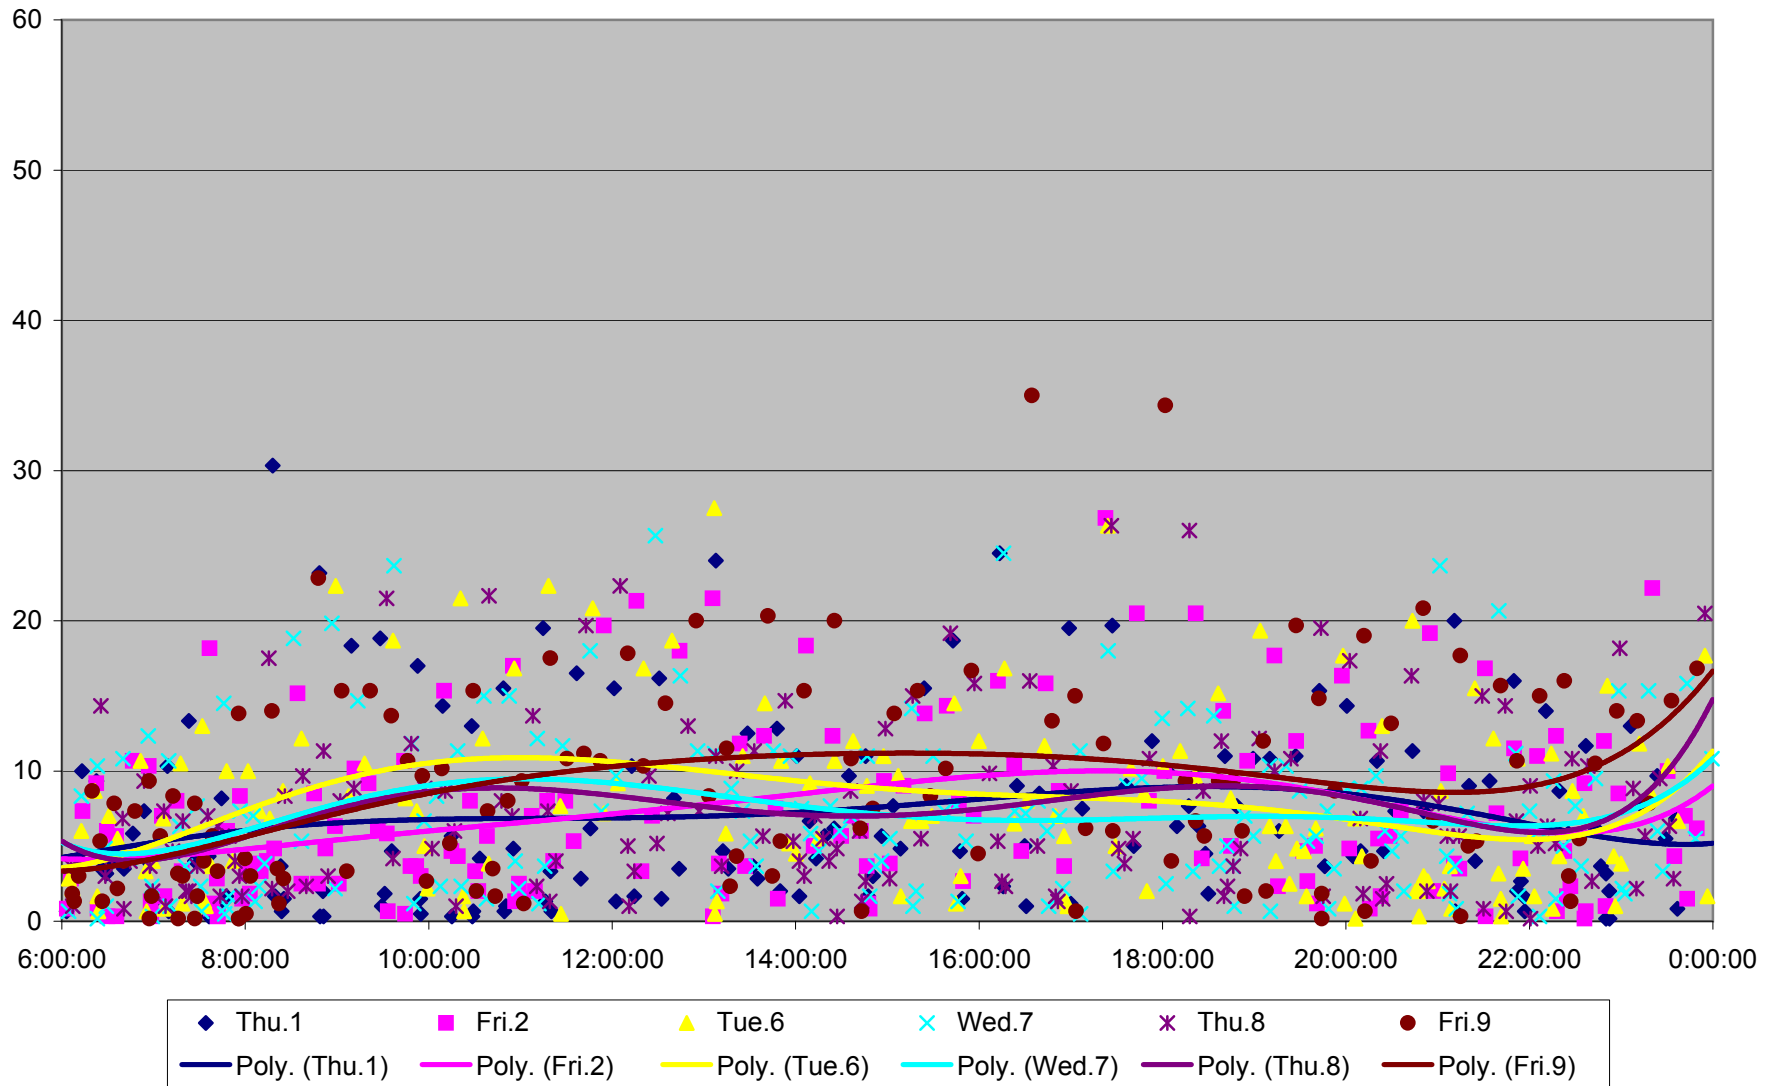

501 Queen Headways at Parkside Dr. Westbound August 2013