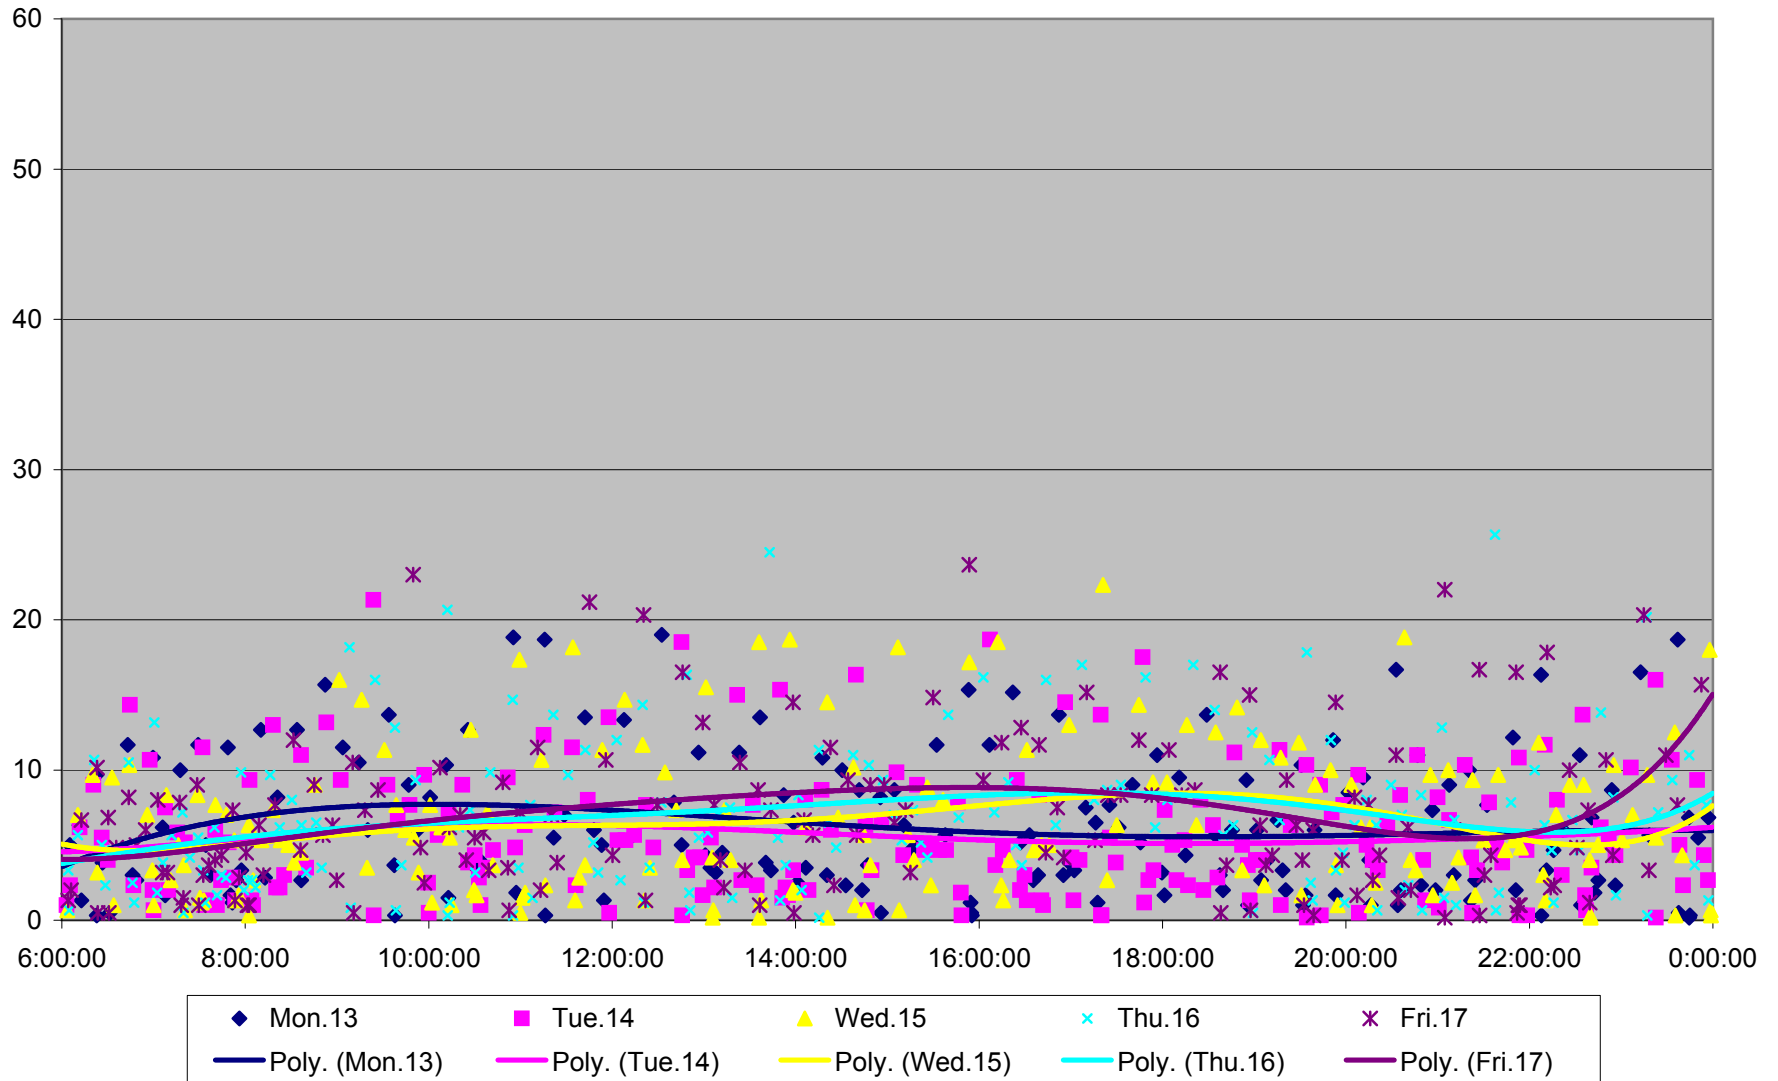

501 Queen Headways at Parkside Dr. Westbound May 2013

501 Queen Headways at Parkside Dr. Westbound May 2013

501 Queen Headways at Parkside Dr. Westbound May 2013

501 Queen Headways at Parkside Dr. Westbound May 2013