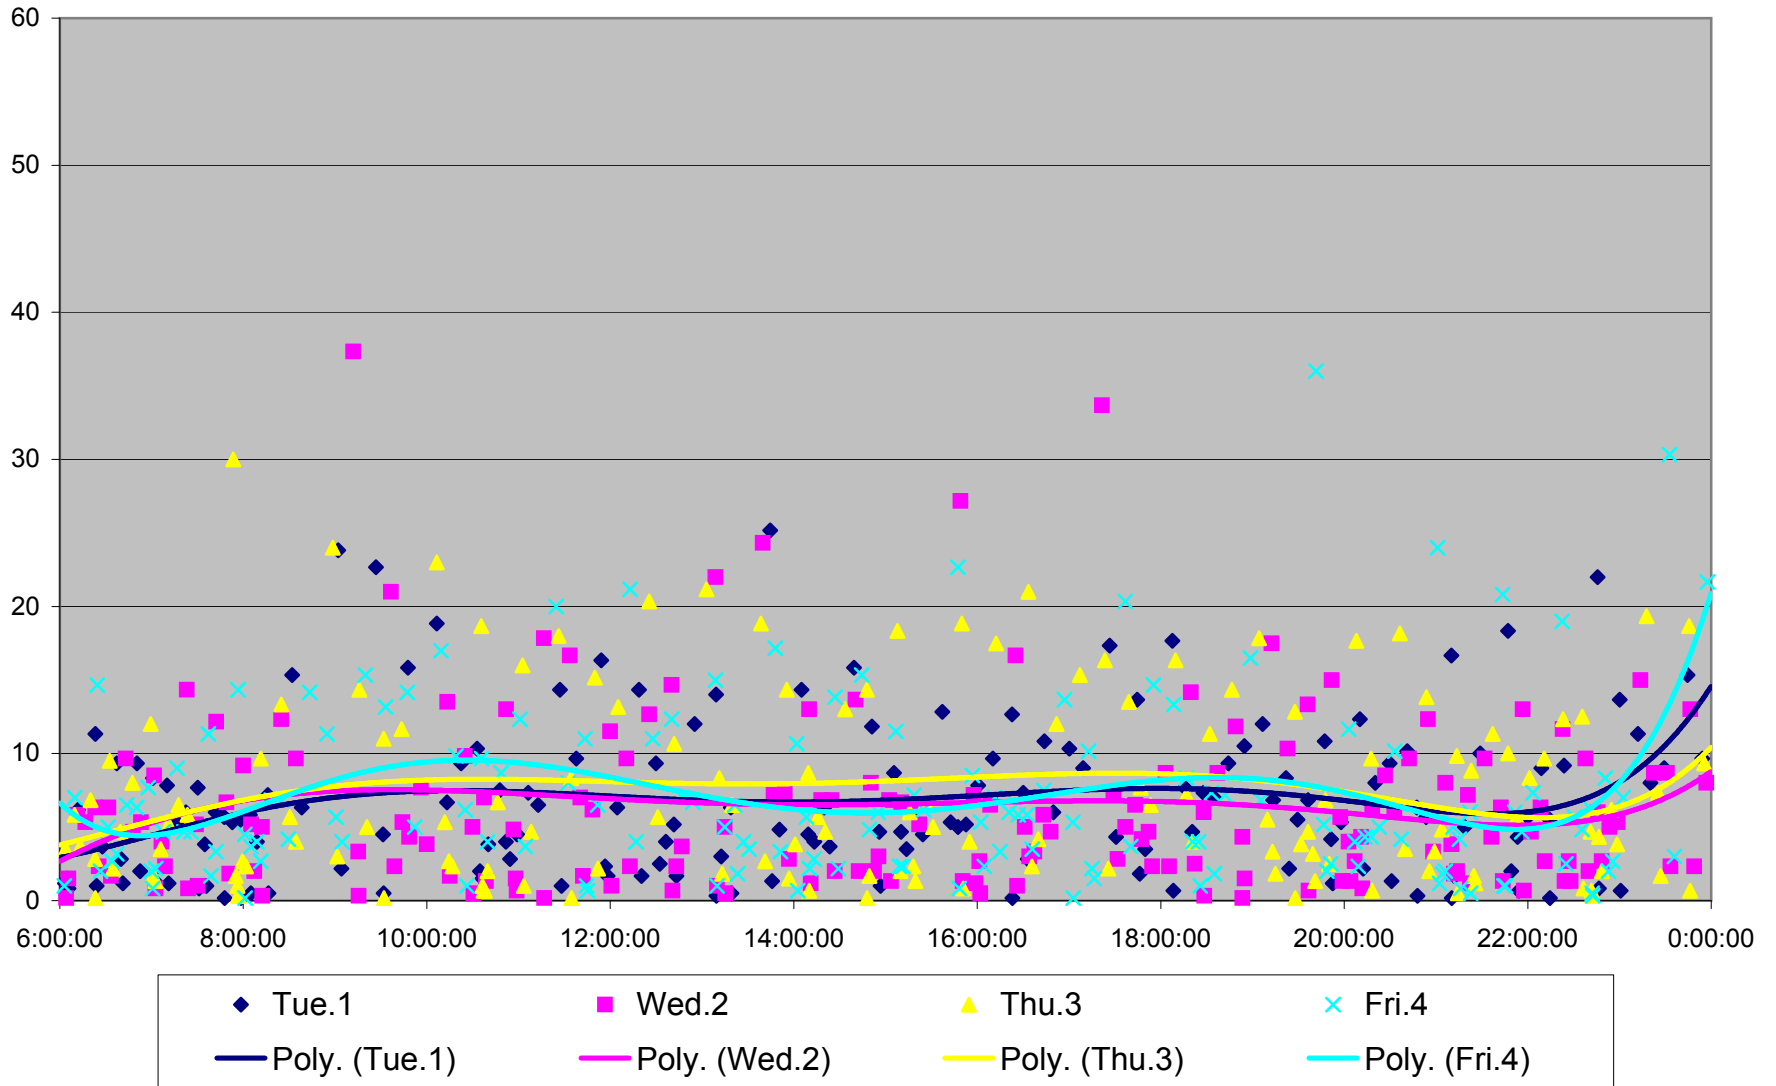

501 Queen Headways at Parkside Dr. Westbound October 2013