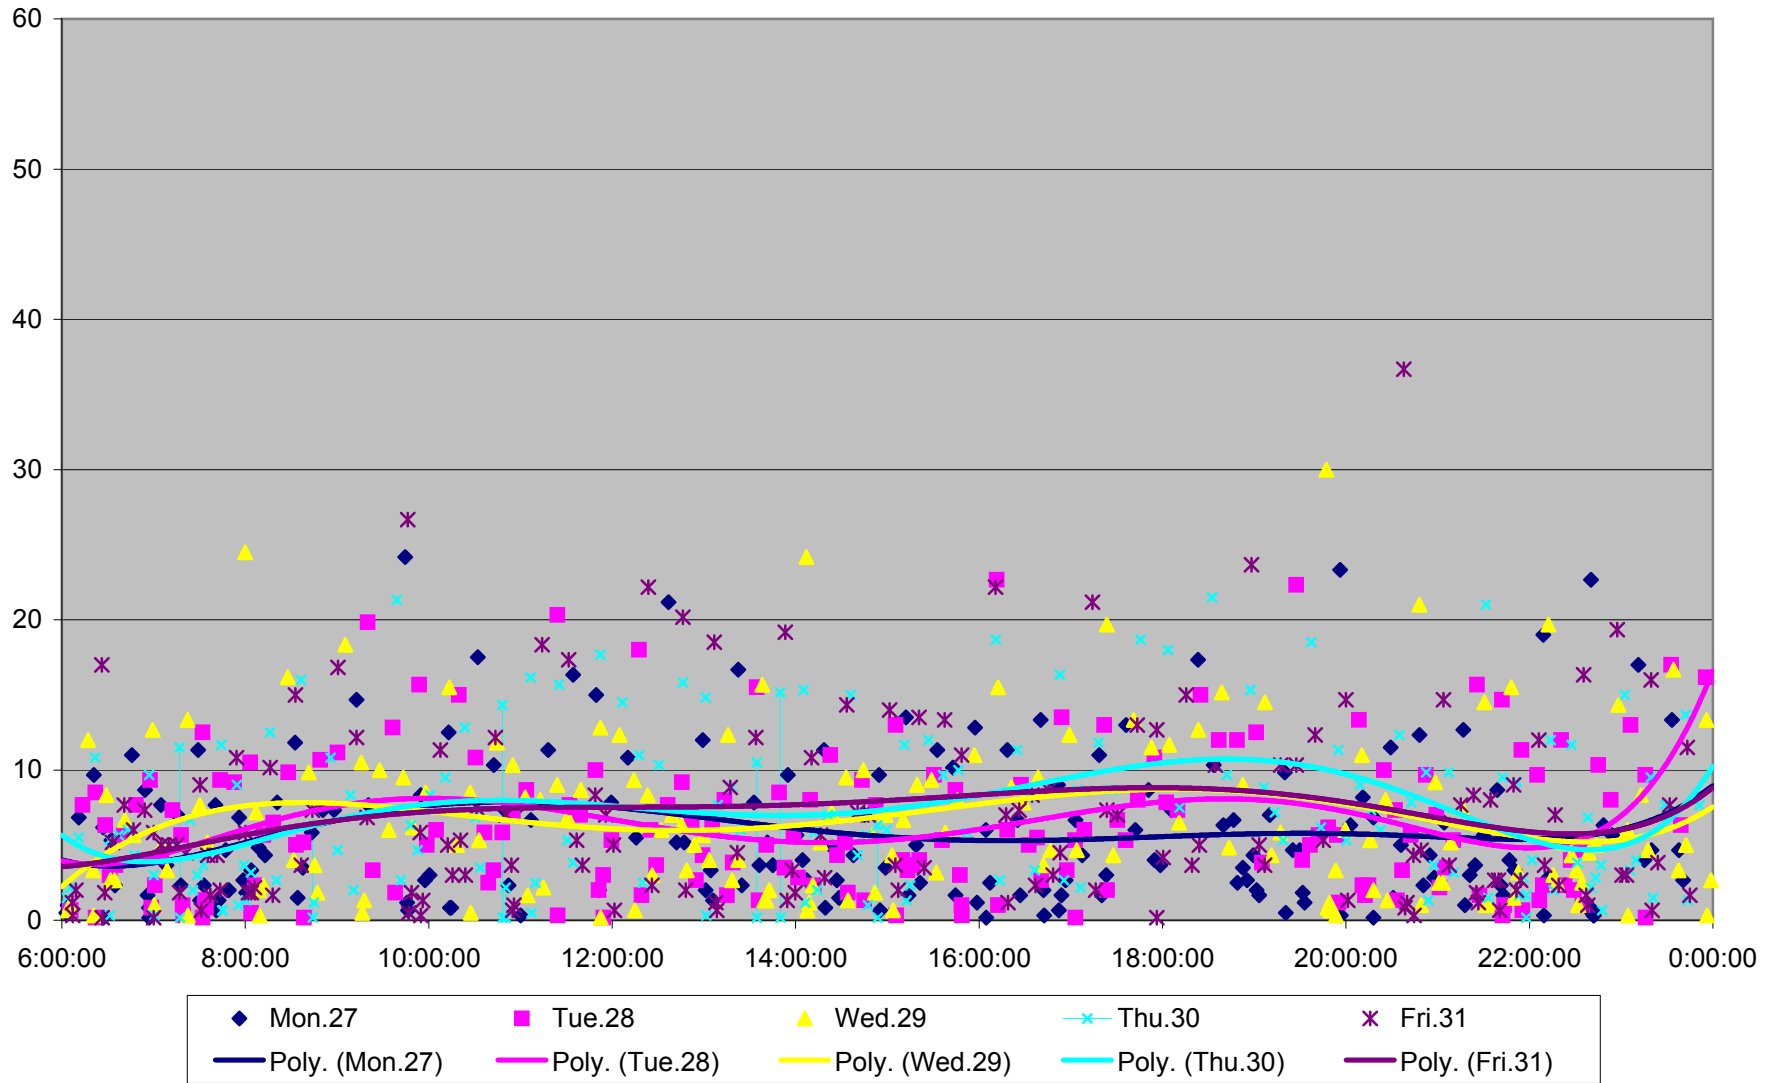

501 Queen Headways at Parkside Dr. Westbound May 2013