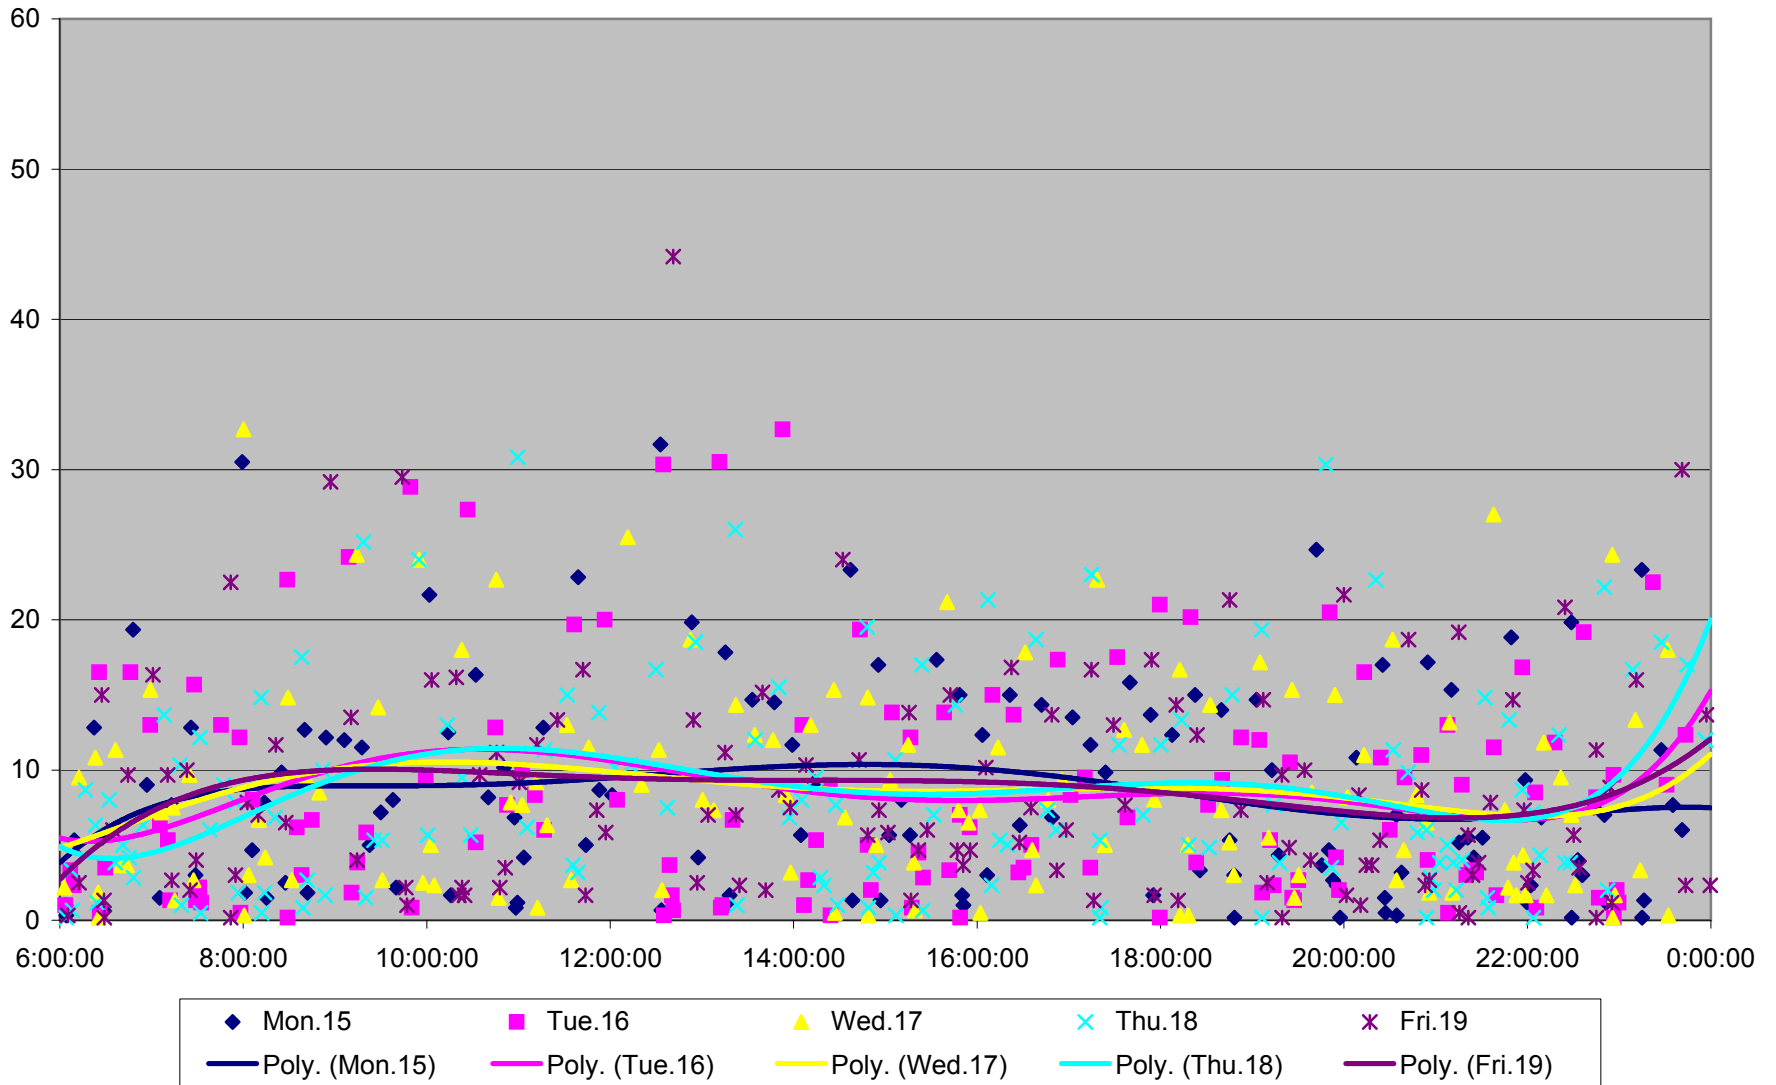

501 Queen Headways at Parkside Dr. Westbound May 2013

501 Queen Headways at Parkside Dr. Westbound July 2013

501 Queen Headways at Parkside Dr. Westbound July 2013

501 Queen Headways at Parkside Dr. Westbound July 2013