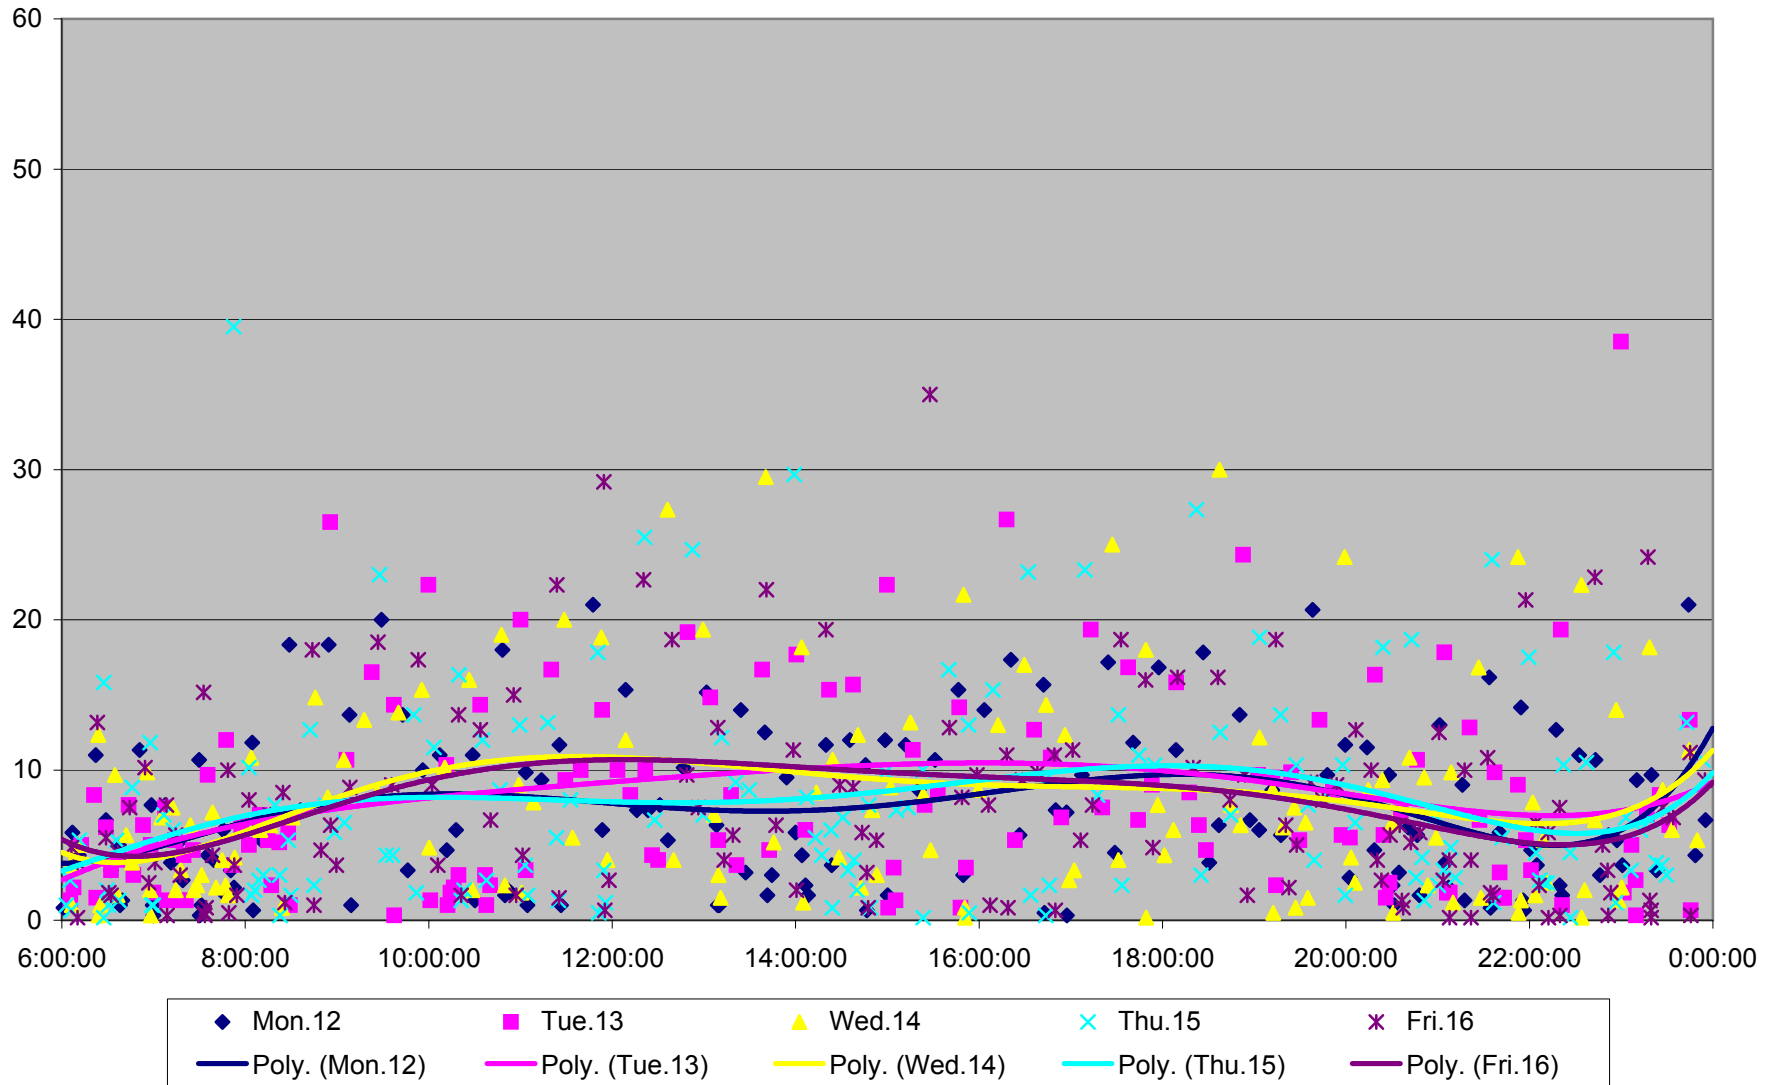

501 Queen Headways at Parkside Dr. Westbound July 2013

501 Queen Headways at Parkside Dr. Westbound July 2013

501 Queen Headways at Parkside Dr. Westbound August 2013

501 Queen Headways at Parkside Dr. Westbound August 2013