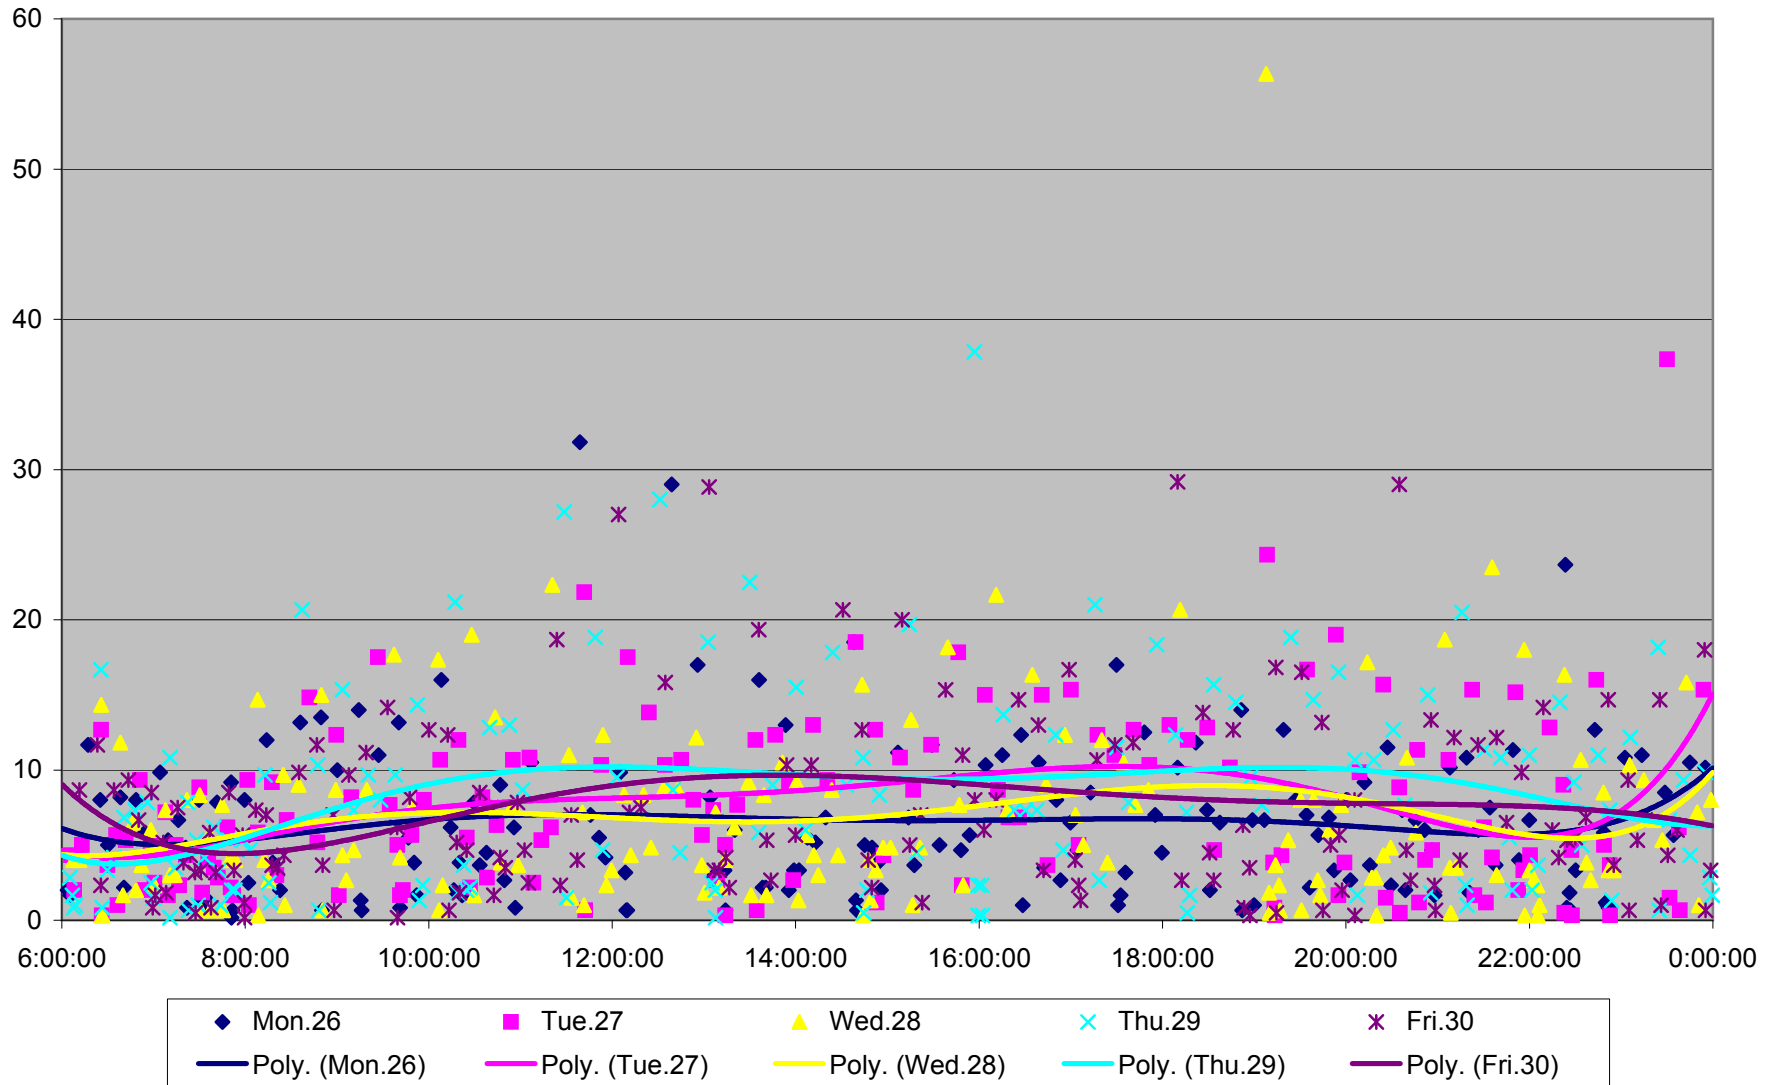

501 Queen Headways at Parkside Dr. Westbound August 2013