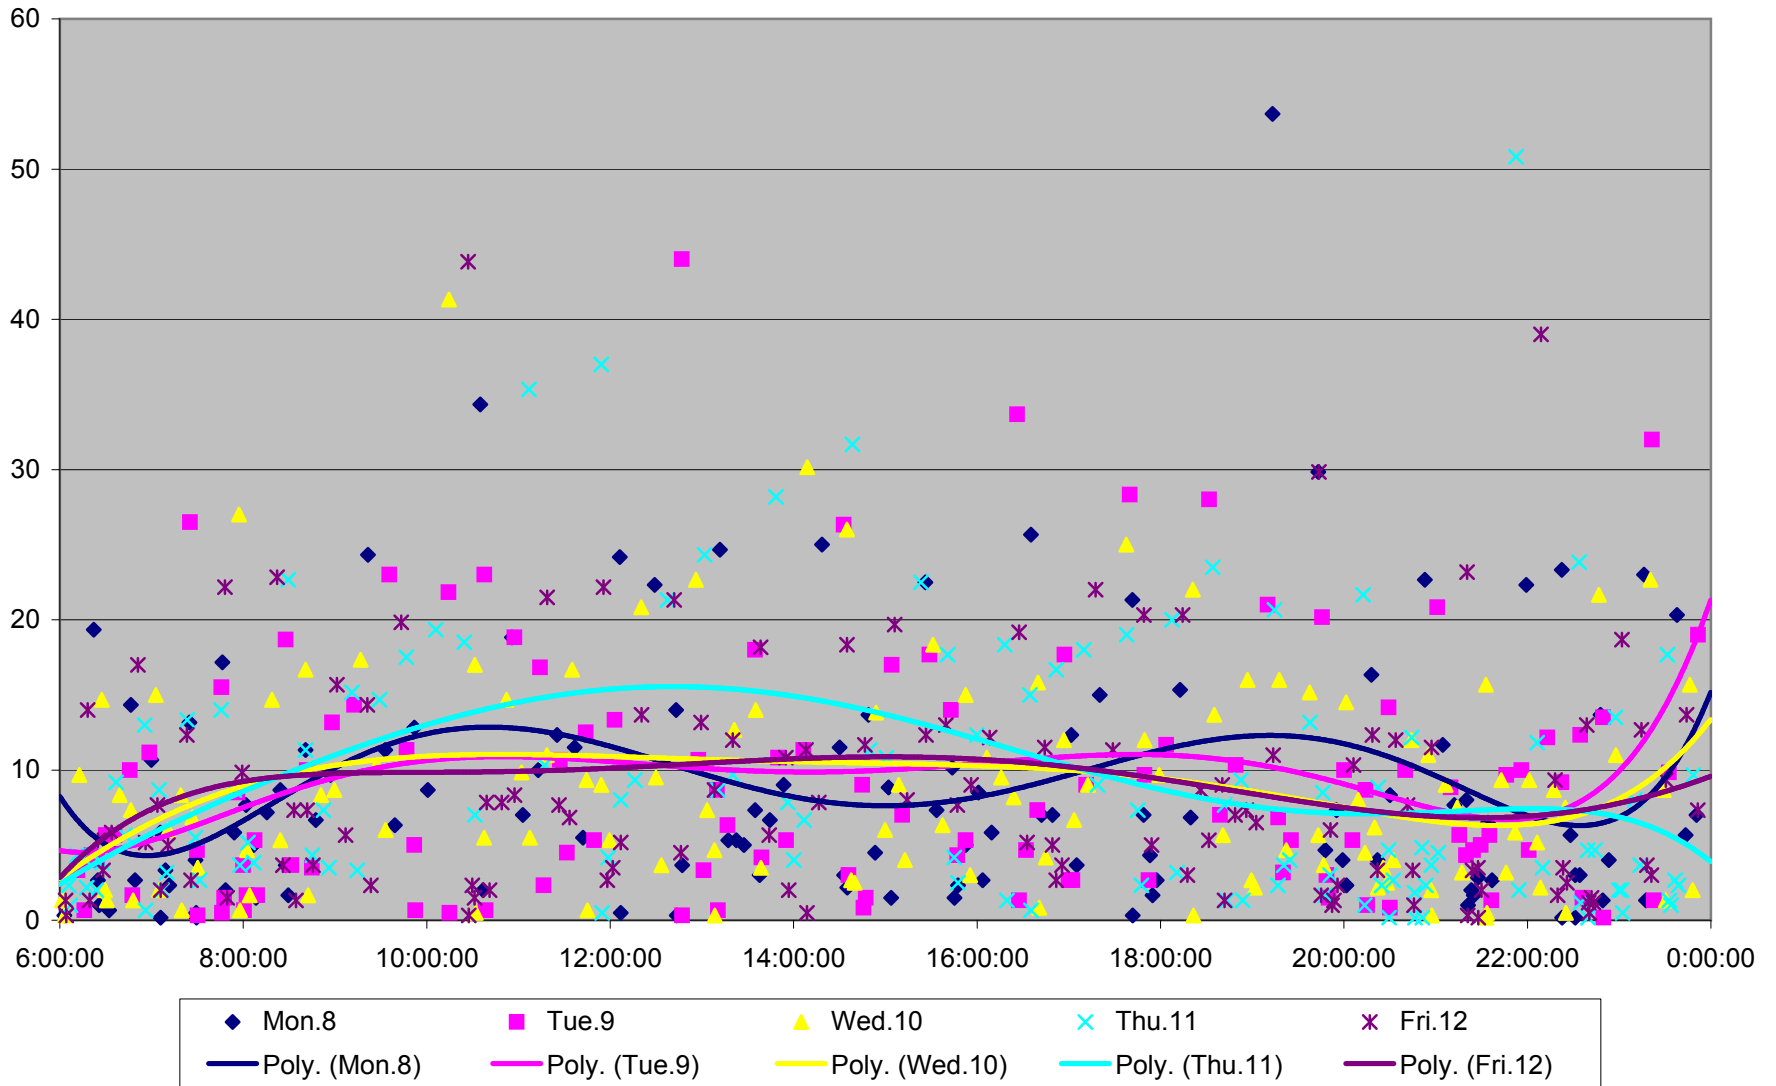

501 Queen Headways at Parkside Dr. Westbound July 2013