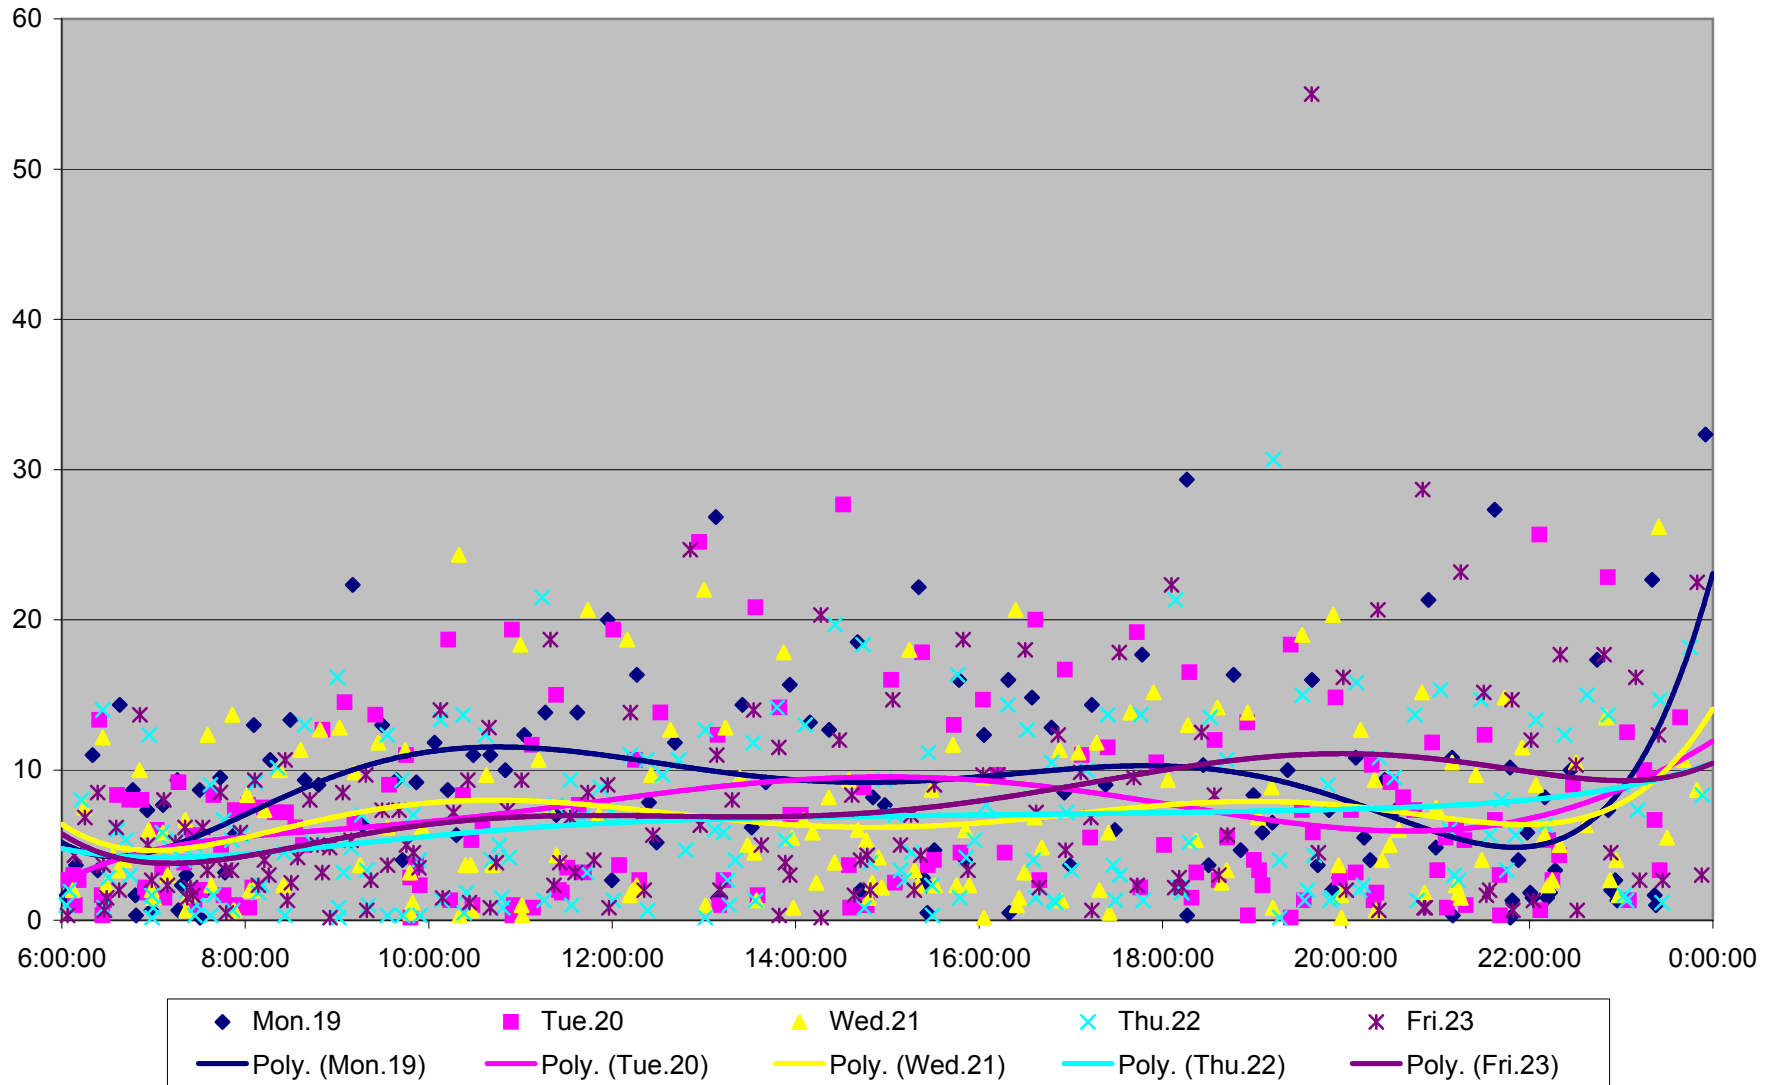

501 Queen Headways at Parkside Dr. Westbound August 2013