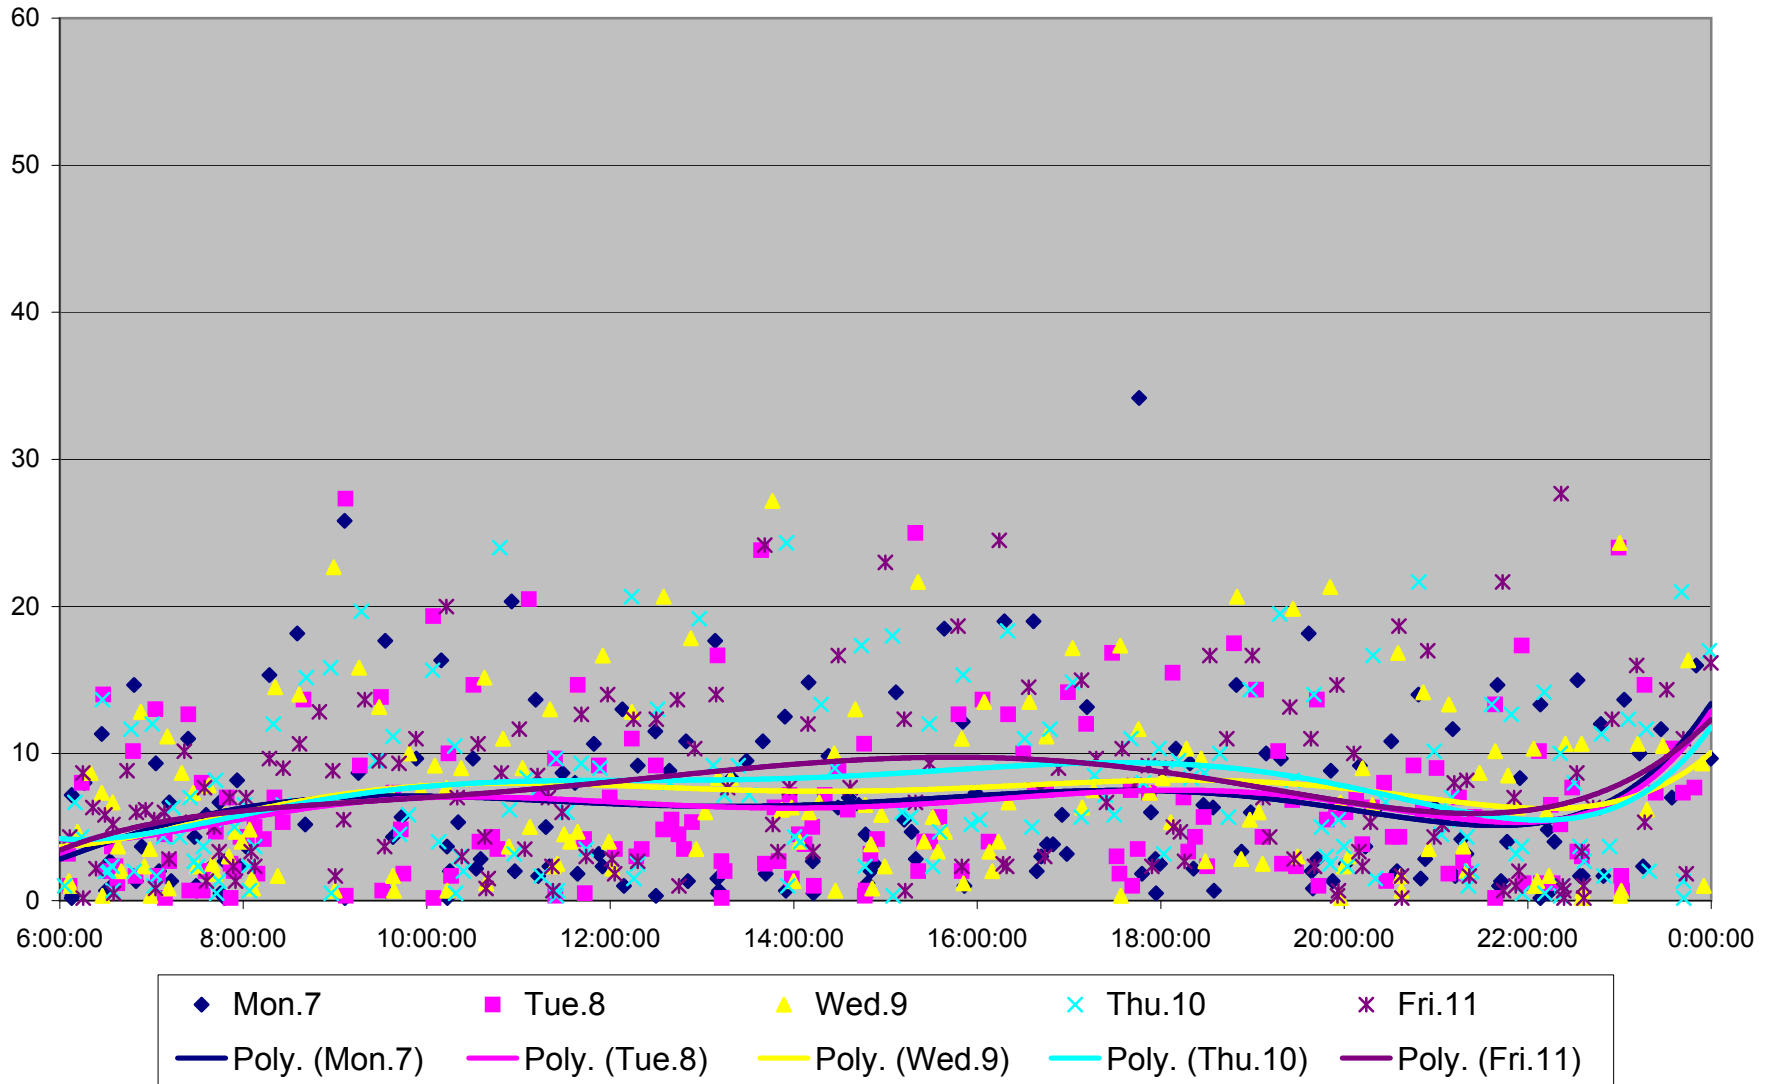

501 Queen Headways at Parkside Dr. Westbound September 2013

501 Queen Headways at Parkside Dr. Westbound September 2013

501 Queen Headways at Parkside Dr. Westbound October 2013

501 Queen Headways at Parkside Dr. Westbound October 2013