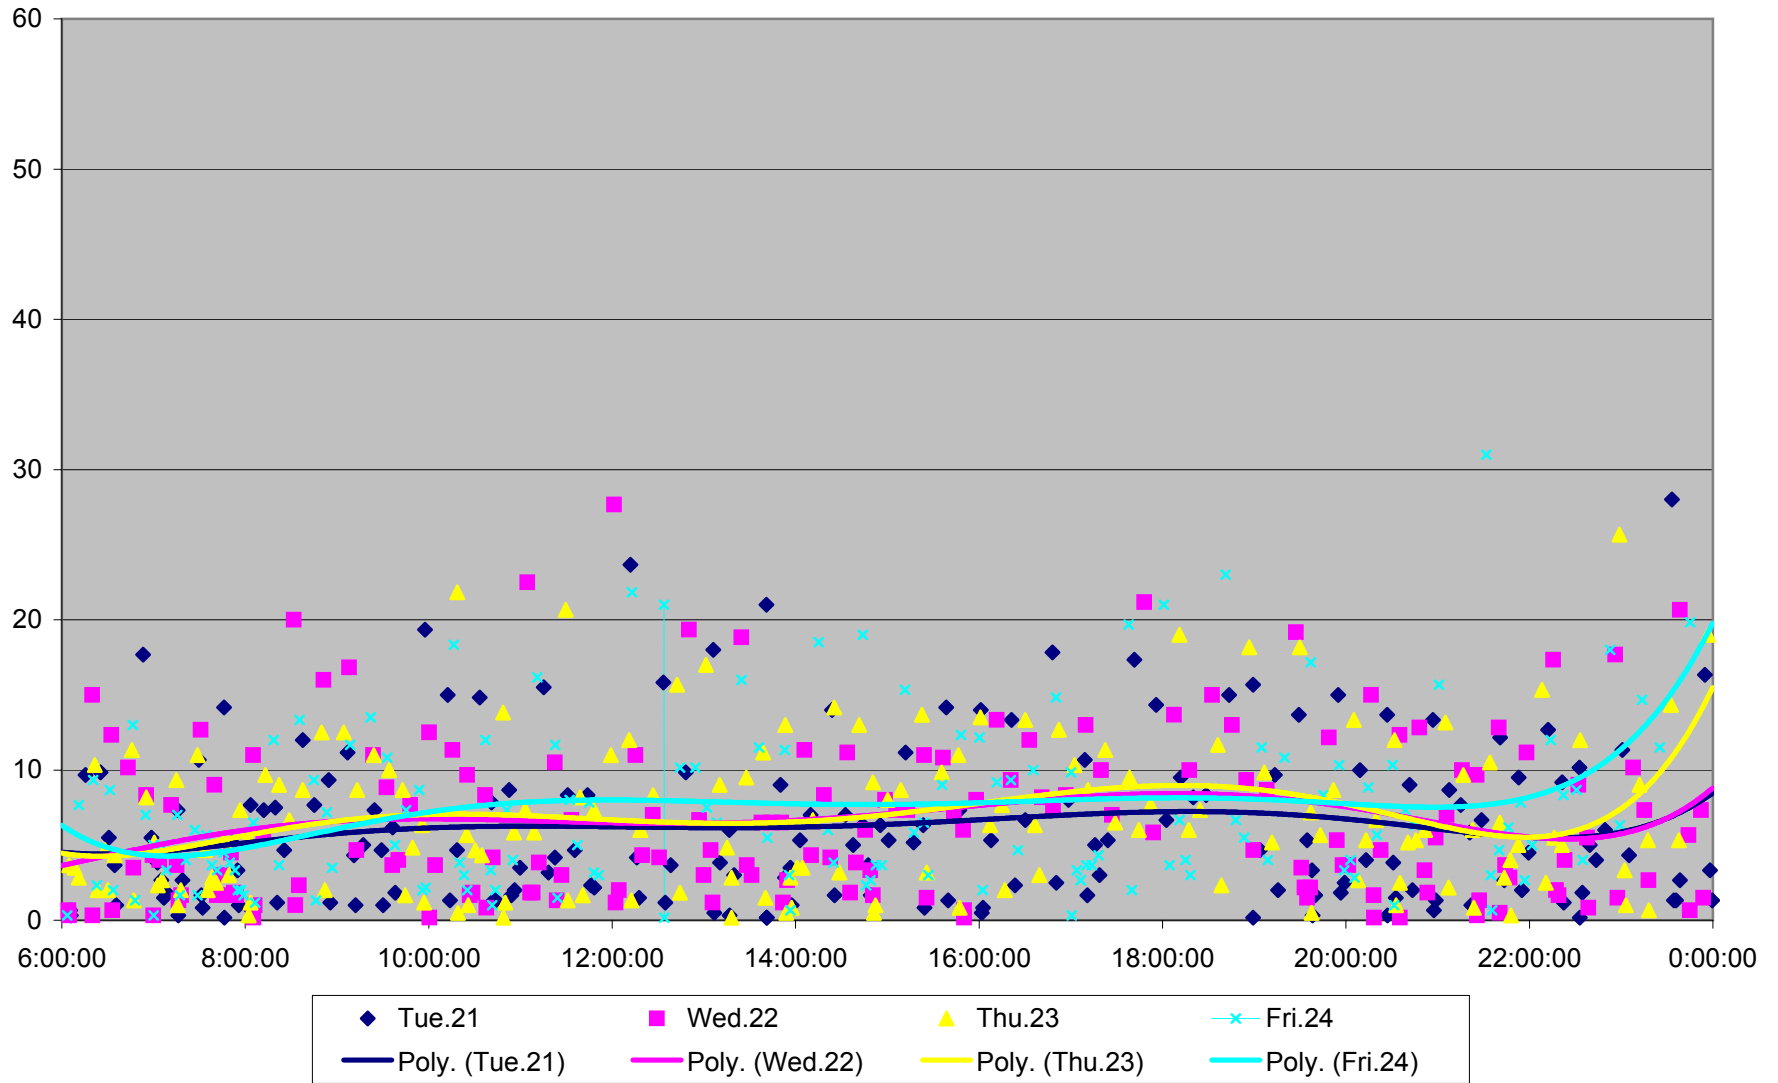

501 Queen Headways at Parkside Dr. Westbound May 2013

501 Queen Headways at Parkside Dr. Westbound May 2013

501 Queen Headways at Parkside Dr. Westbound May 2013

501 Queen Headways at Parkside Dr. Westbound May 2013