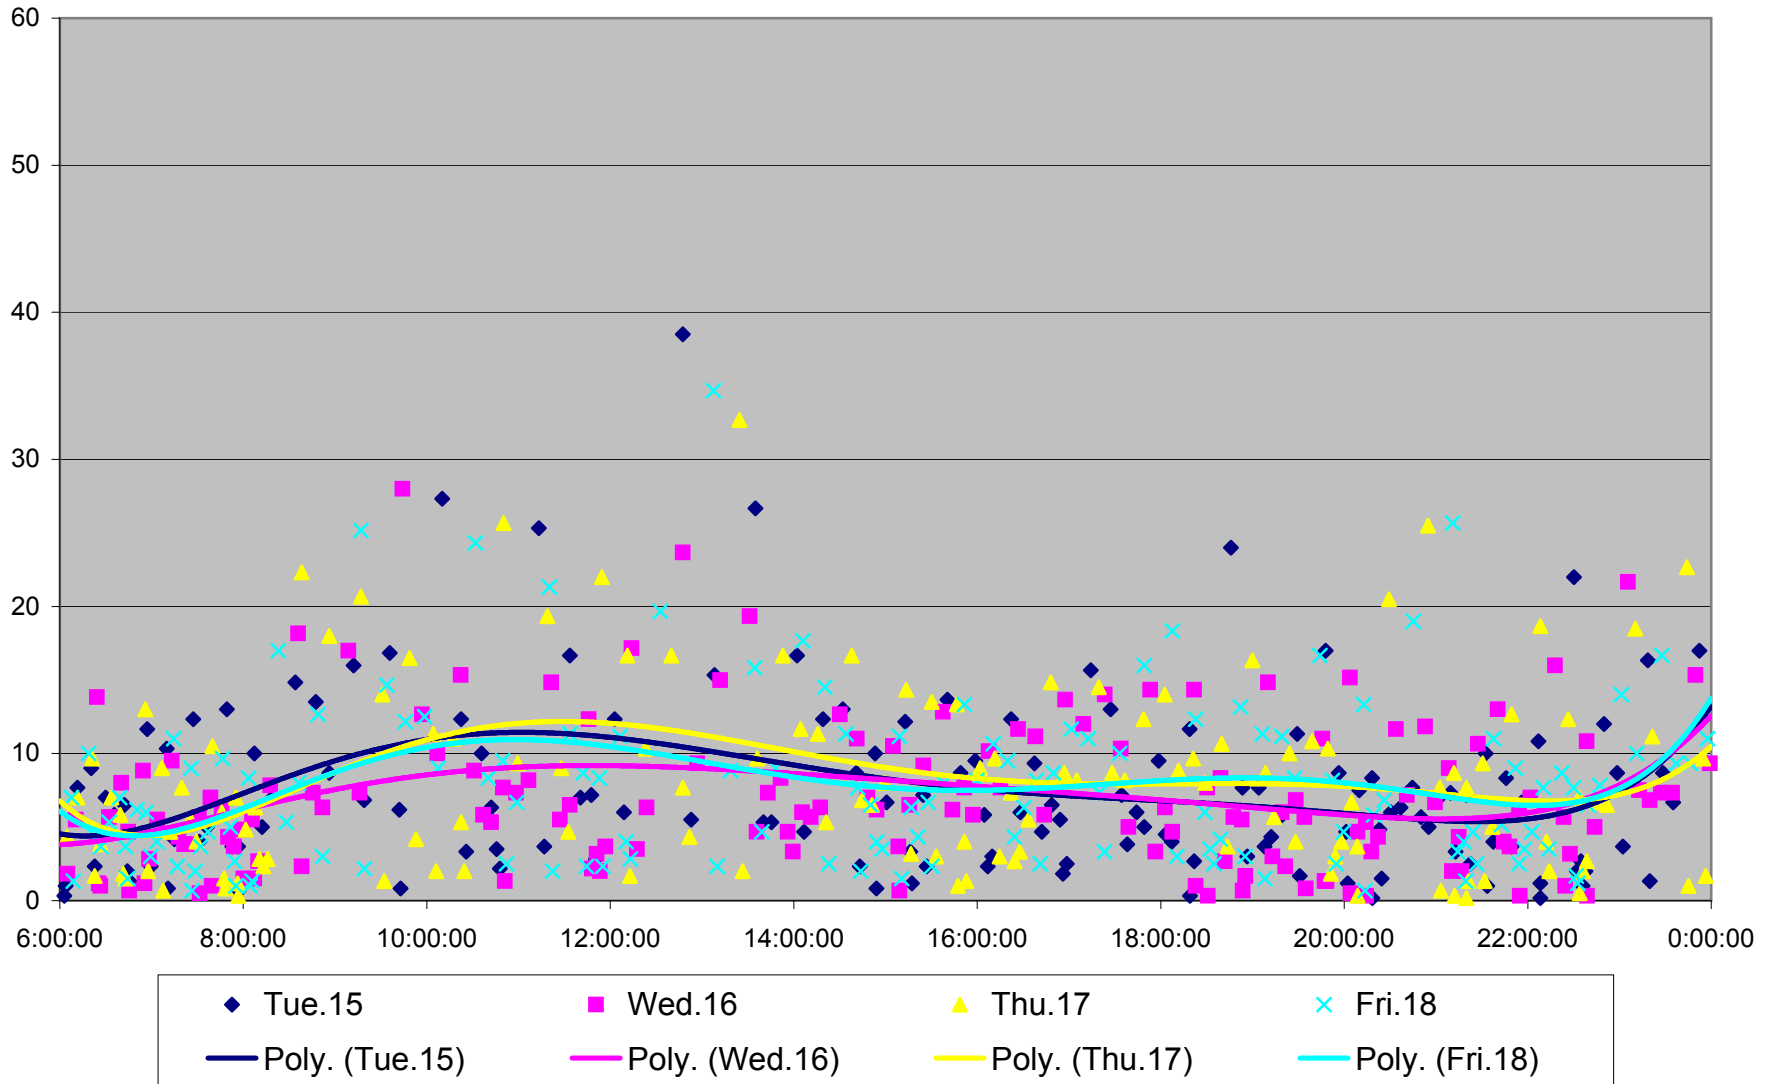

501 Queen Headways at Parkside Dr. Westbound October 2013