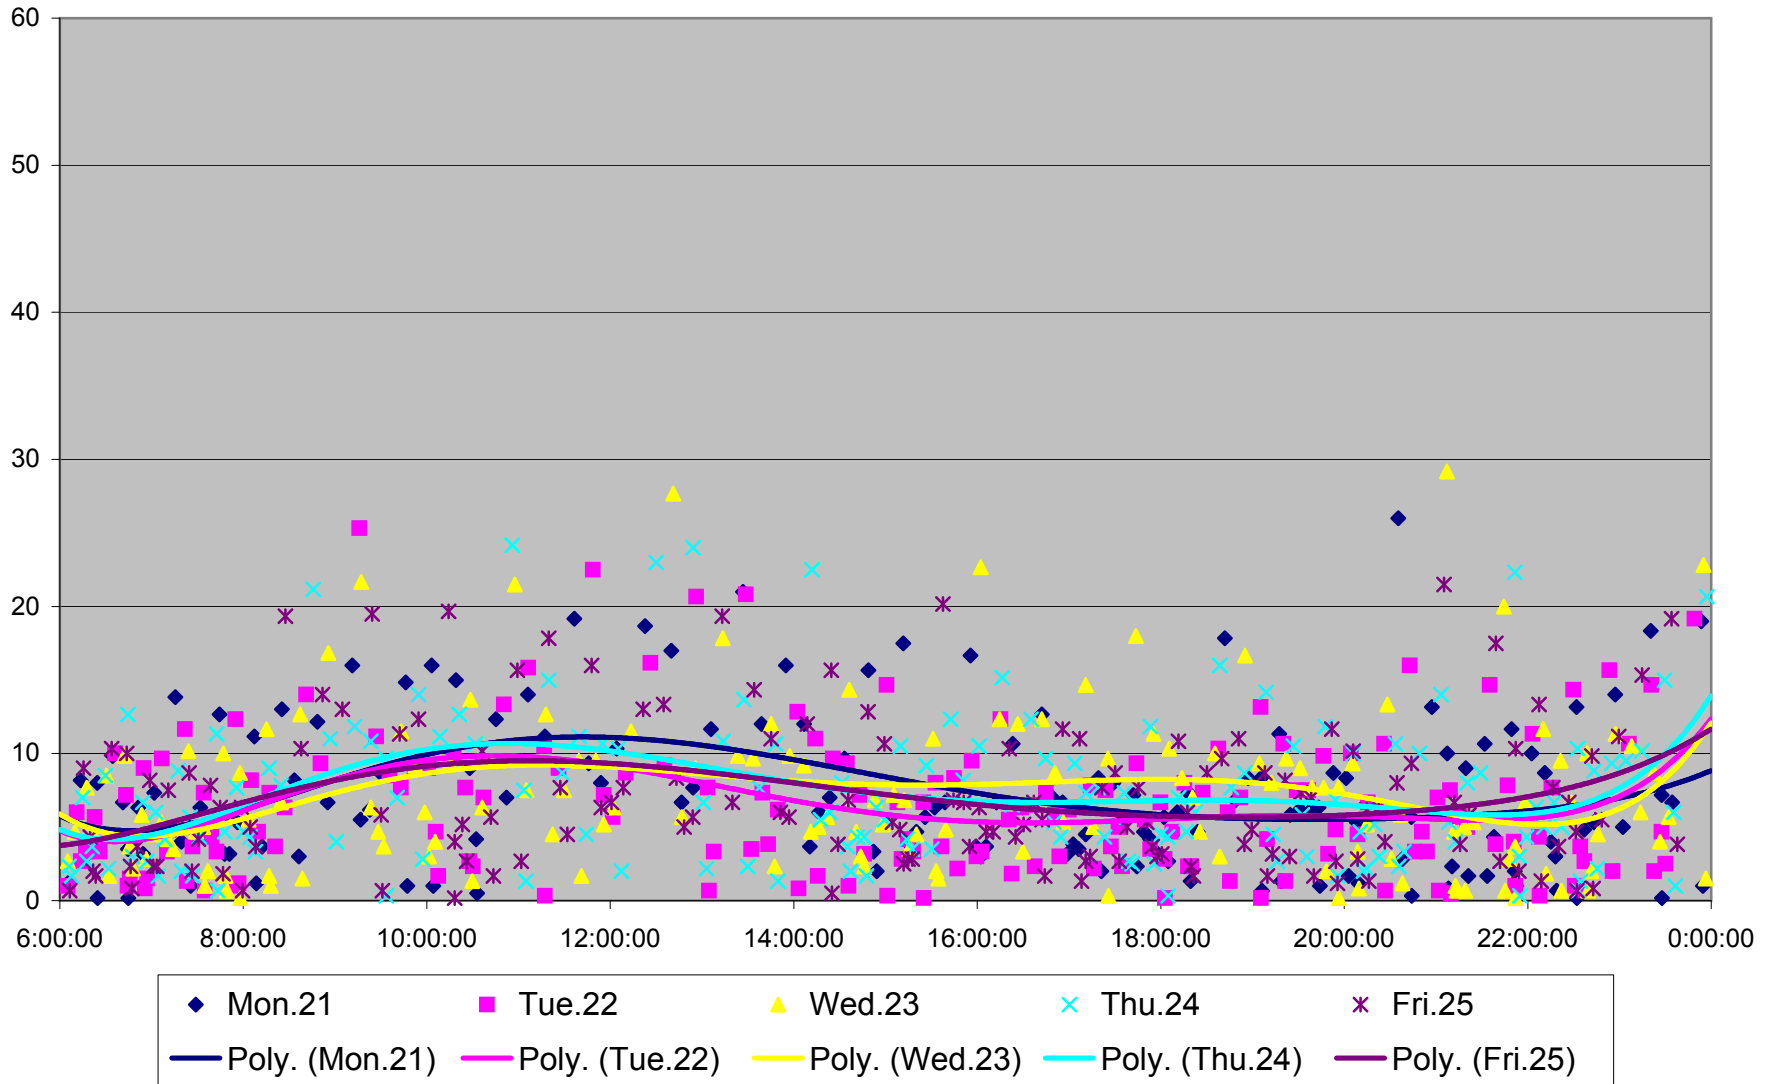

501 Queen Headways at Parkside Dr. Westbound October 2013