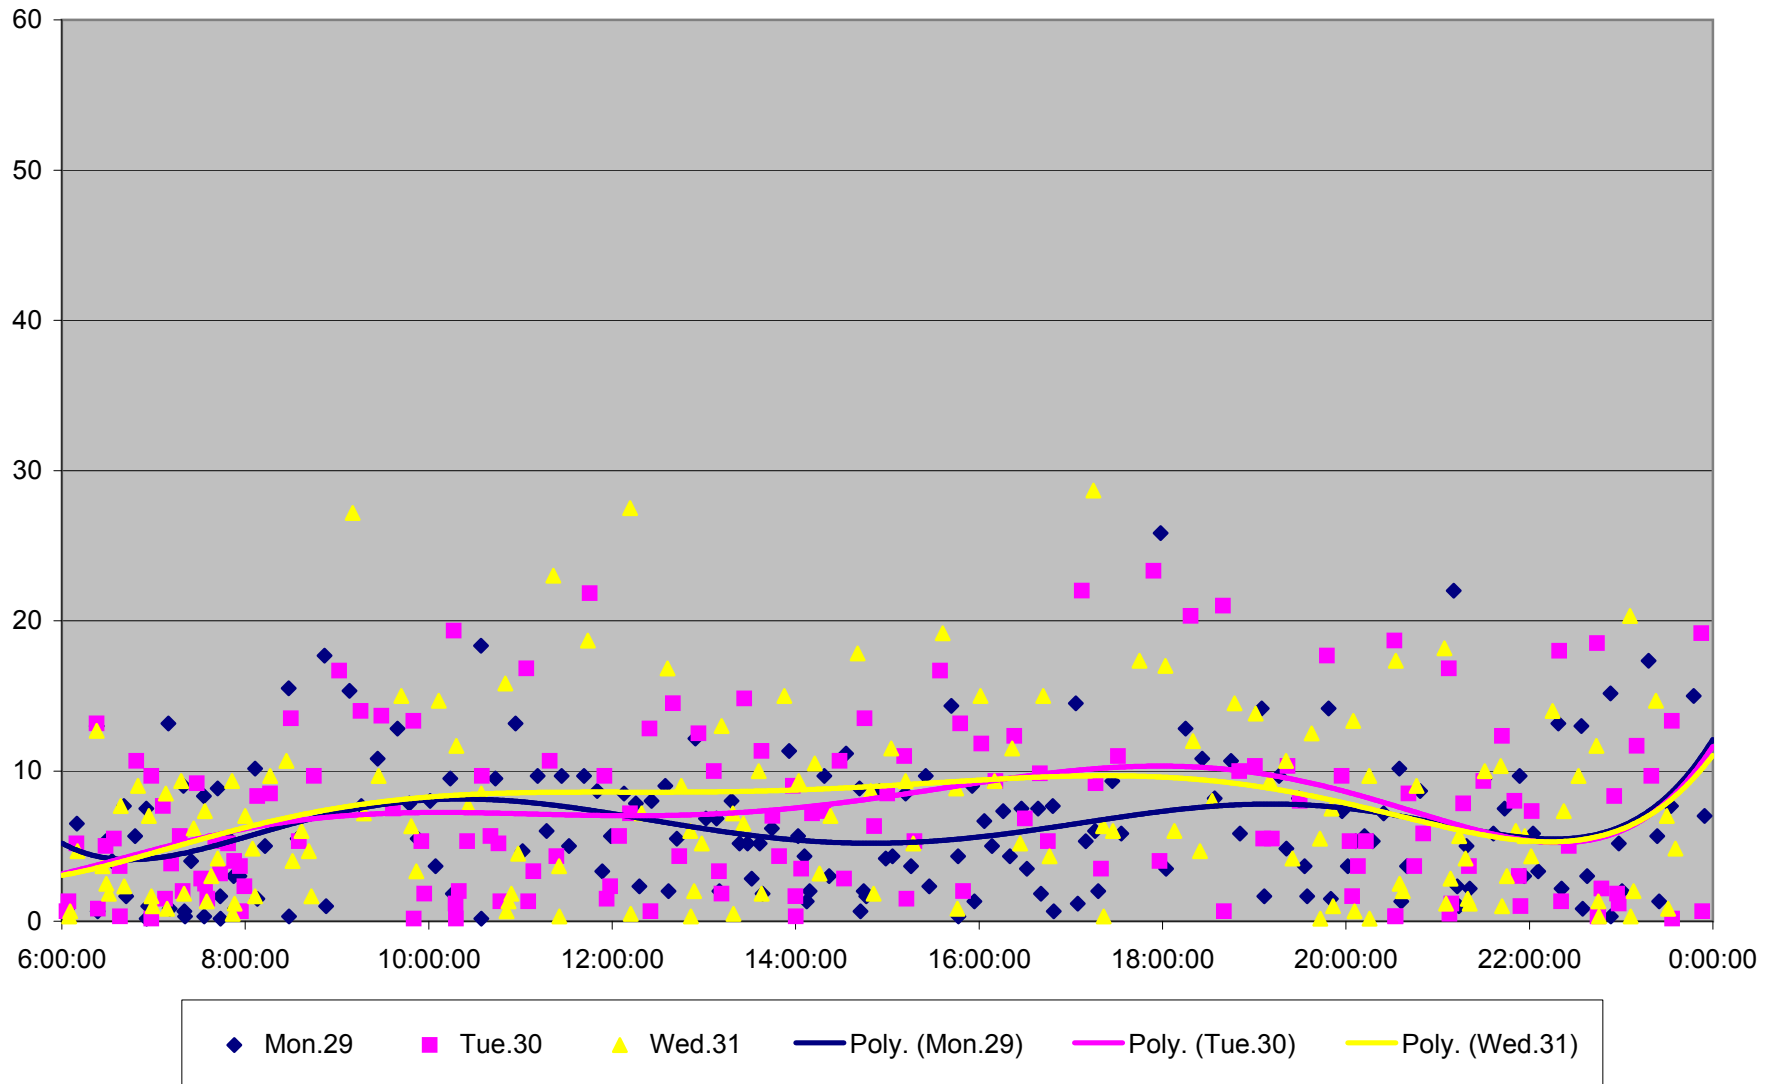

501 Queen Headways at Parkside Dr. Westbound July 2013