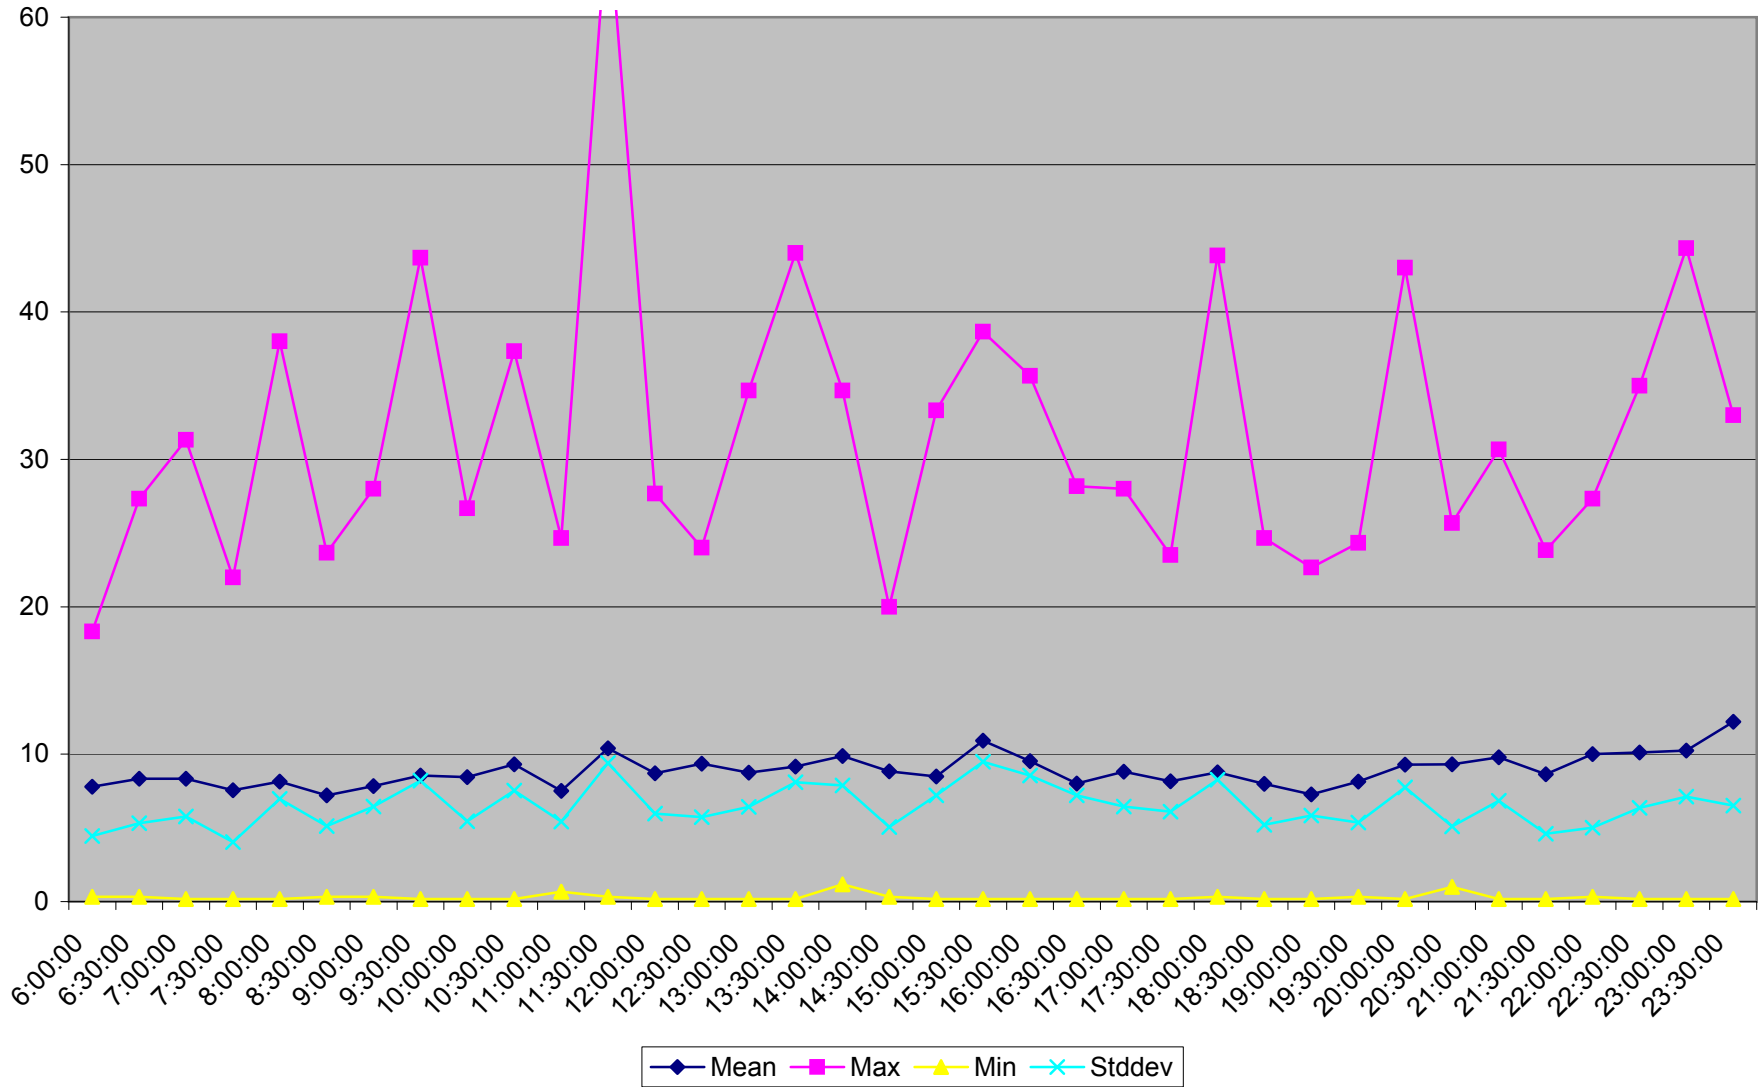

501 Queen Headways at Long Branch Loop Westbound May 2013 Weekdays

501 Queen Headways at Long Branch Loop Westbound July 2013 Weekdays

501 Queen Headways at Long Branch Loop Westbound August 2013 Weekdays

501 Queen Headways at Long Branch Loop Westbound September 2013 Weekdays

501 Queen Headways at Long Branch Loop Westbound October 2013 Weekdays

501 Queen Headways at Long Branch Loop Westbound May 2013 Saturdays

501 Queen Headways at Long Branch Loop Westbound July 2013 Saturdays

501 Queen Headways at Long Branch Loop Westbound August 2013 Saturdays

501 Queen Headways at Long Branch Loop Westbound September 2013 Saturdays

501 Queen Headways at Long Branch Loop Westbound October 2013 Saturdays

501 Queen Headways at Long Branch Loop Westbound May 2013 Sundays

501 Queen Headways at Long Branch Loop Westbound July 2013 Sundays