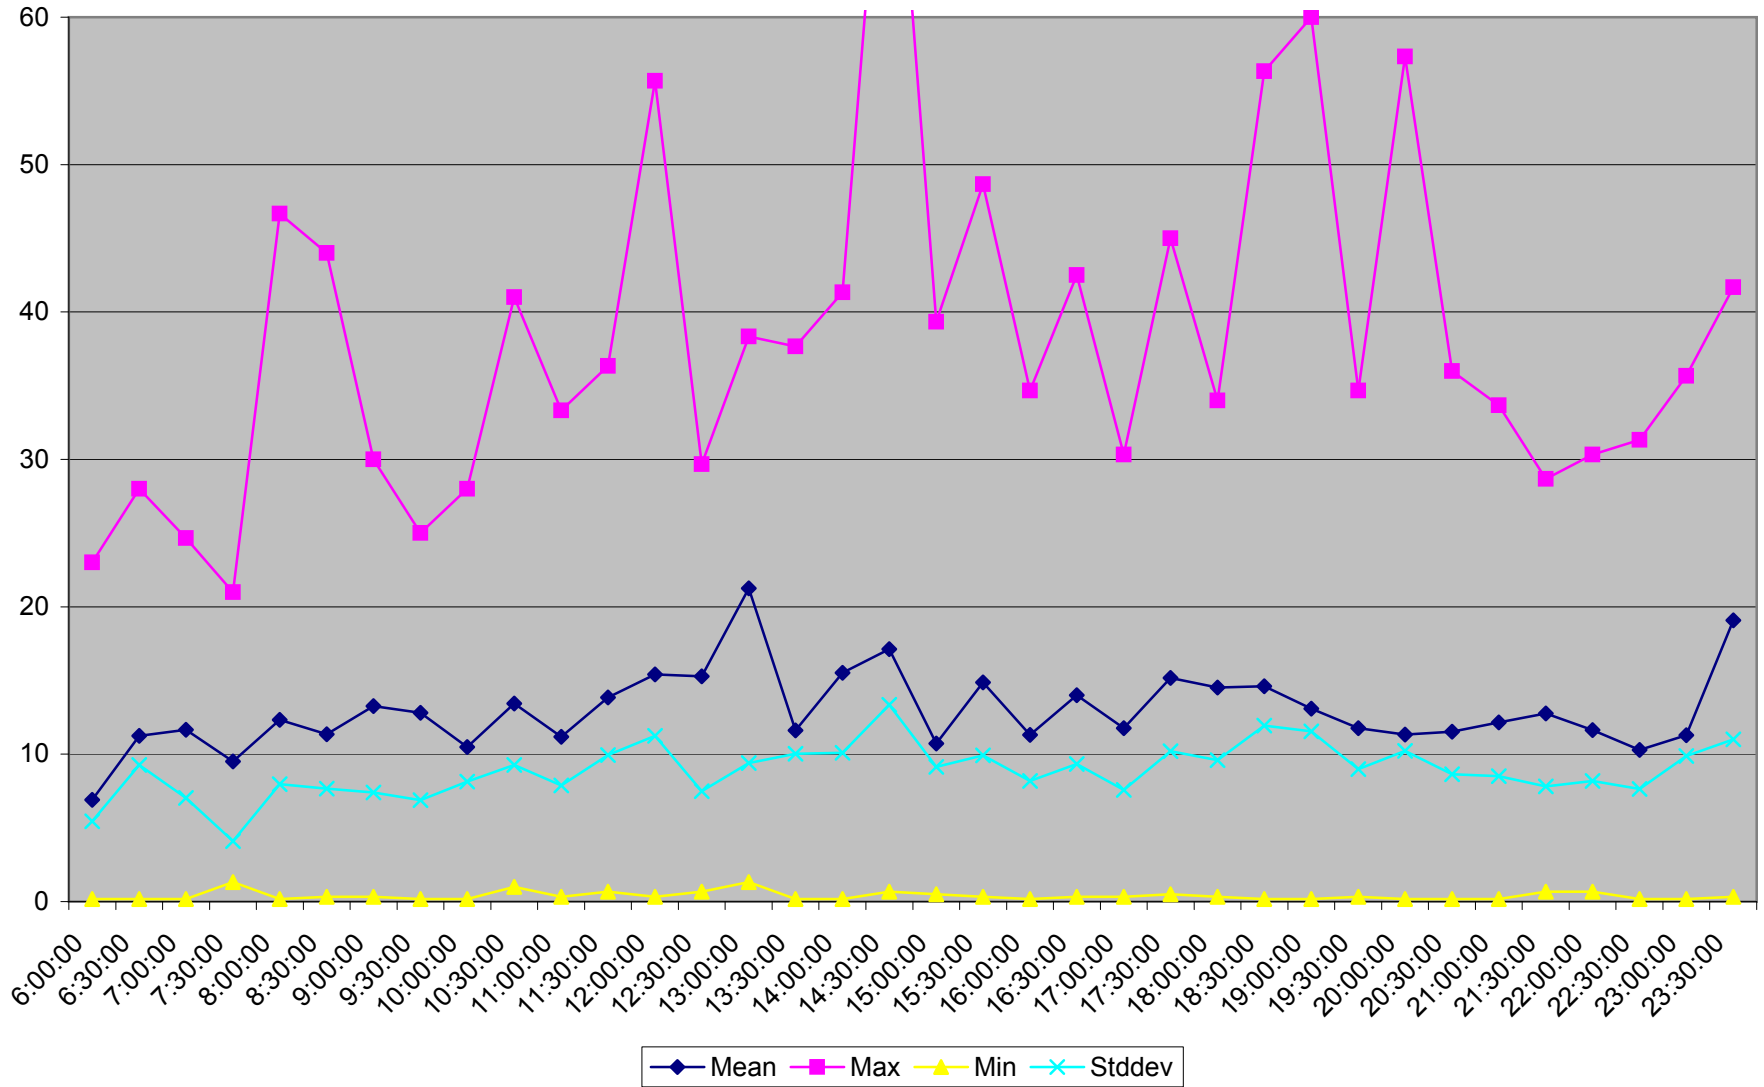

501 Queen Headways at Long Branch Loop Westbound May 2013 Weekdays

501 Queen Headways at Long Branch Loop Westbound July 2013 Weekdays

501 Queen Headways at Long Branch Loop Westbound August 2013 Weekdays

501 Queen Headways at Long Branch Loop Westbound September 2013 Weekdays

501 Queen Headways at Long Branch Loop Westbound October 2013 Weekdays

501 Queen Headways at Long Branch Loop Westbound May 2013 Saturdays

501 Queen Headways at Long Branch Loop Westbound July 2013 Saturdays

501 Queen Headways at Long Branch Loop Westbound August 2013 Saturdays

501 Queen Headways at Long Branch Loop Westbound September 2013 Saturdays

501 Queen Headways at Long Branch Loop Westbound October 2013 Saturdays

501 Queen Headways at Long Branch Loop Westbound May 2013 Sundays

501 Queen Headways at Long Branch Loop Westbound July 2013 Sundays