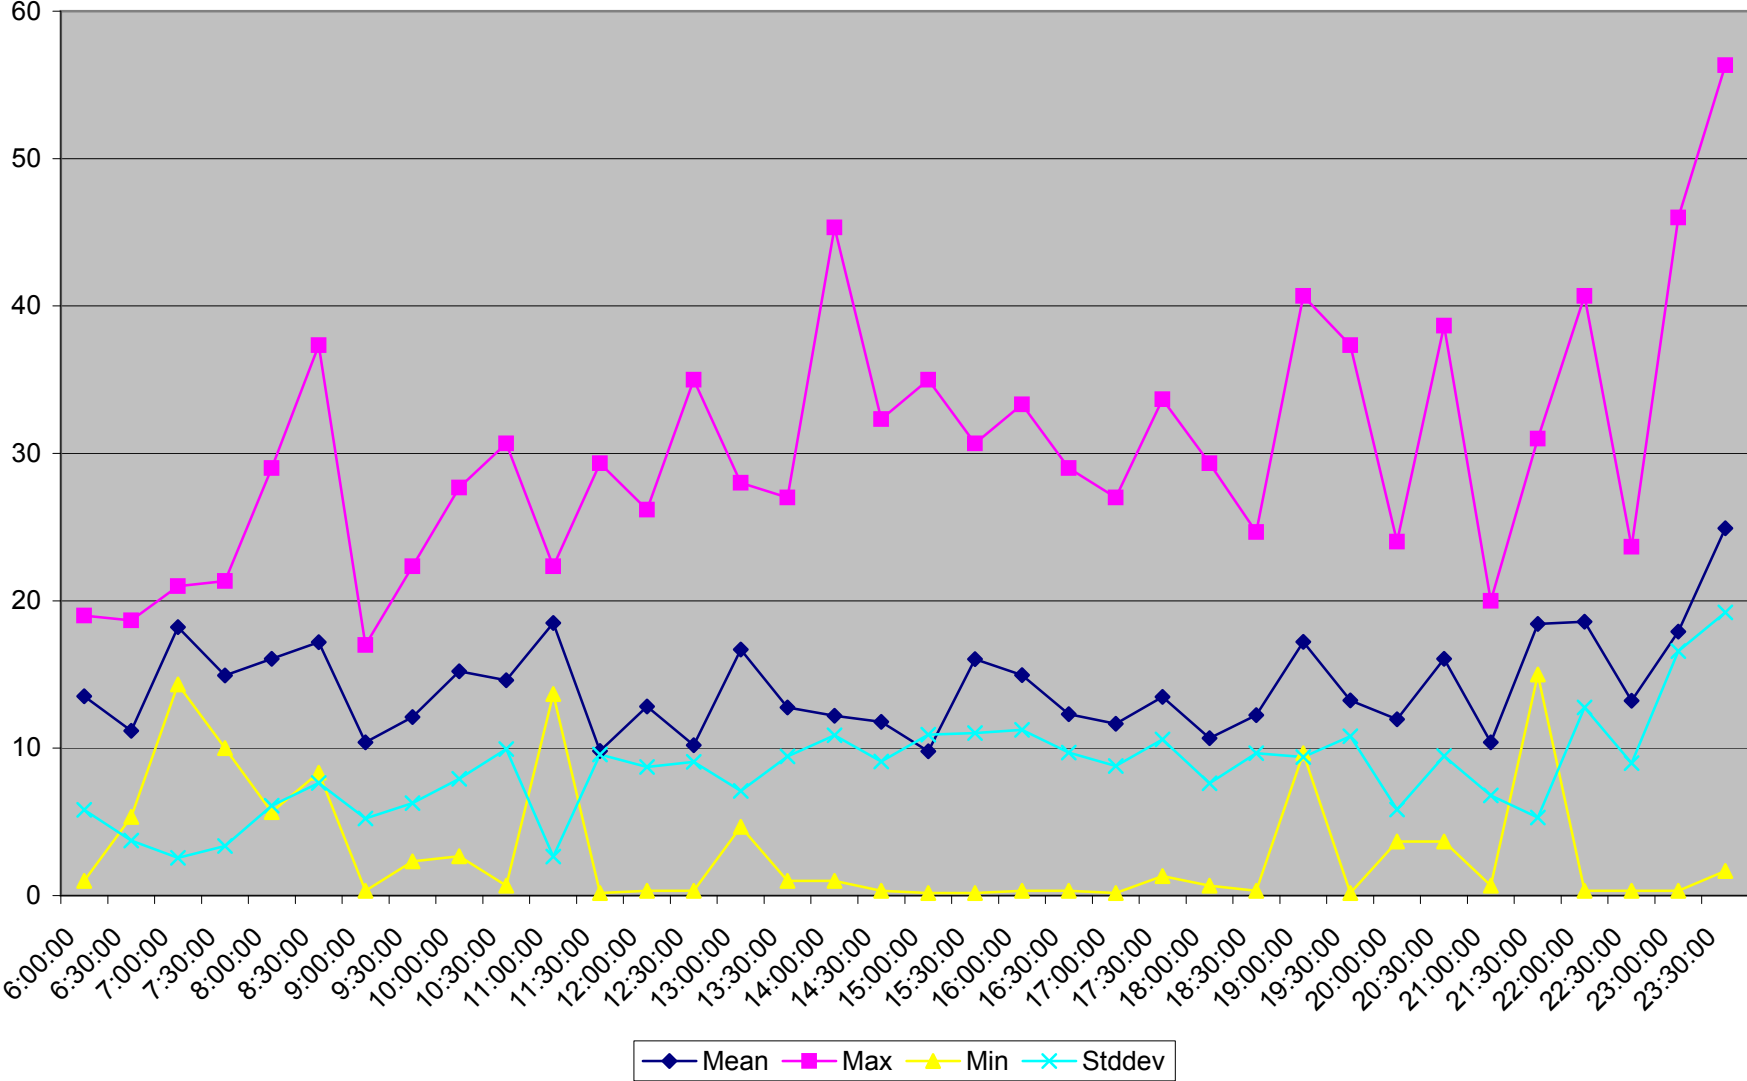

501 Queen Headways at Long Branch Loop Westbound May 2013 Weekdays

501 Queen Headways at Long Branch Loop Westbound July 2013 Weekdays

501 Queen Headways at Long Branch Loop Westbound August 2013 Weekdays

501 Queen Headways at Long Branch Loop Westbound September 2013 Weekdays

501 Queen Headways at Long Branch Loop Westbound October 2013 Weekdays

501 Queen Headways at Long Branch Loop Westbound May 2013 Saturdays

501 Queen Headways at Long Branch Loop Westbound July 2013 Saturdays

501 Queen Headways at Long Branch Loop Westbound August 2013 Saturdays

501 Queen Headways at Long Branch Loop Westbound September 2013 Saturdays

501 Queen Headways at Long Branch Loop Westbound October 2013 Saturdays

501 Queen Headways at Long Branch Loop Westbound May 2013 Sundays

501 Queen Headways at Long Branch Loop Westbound July 2013 Sundays