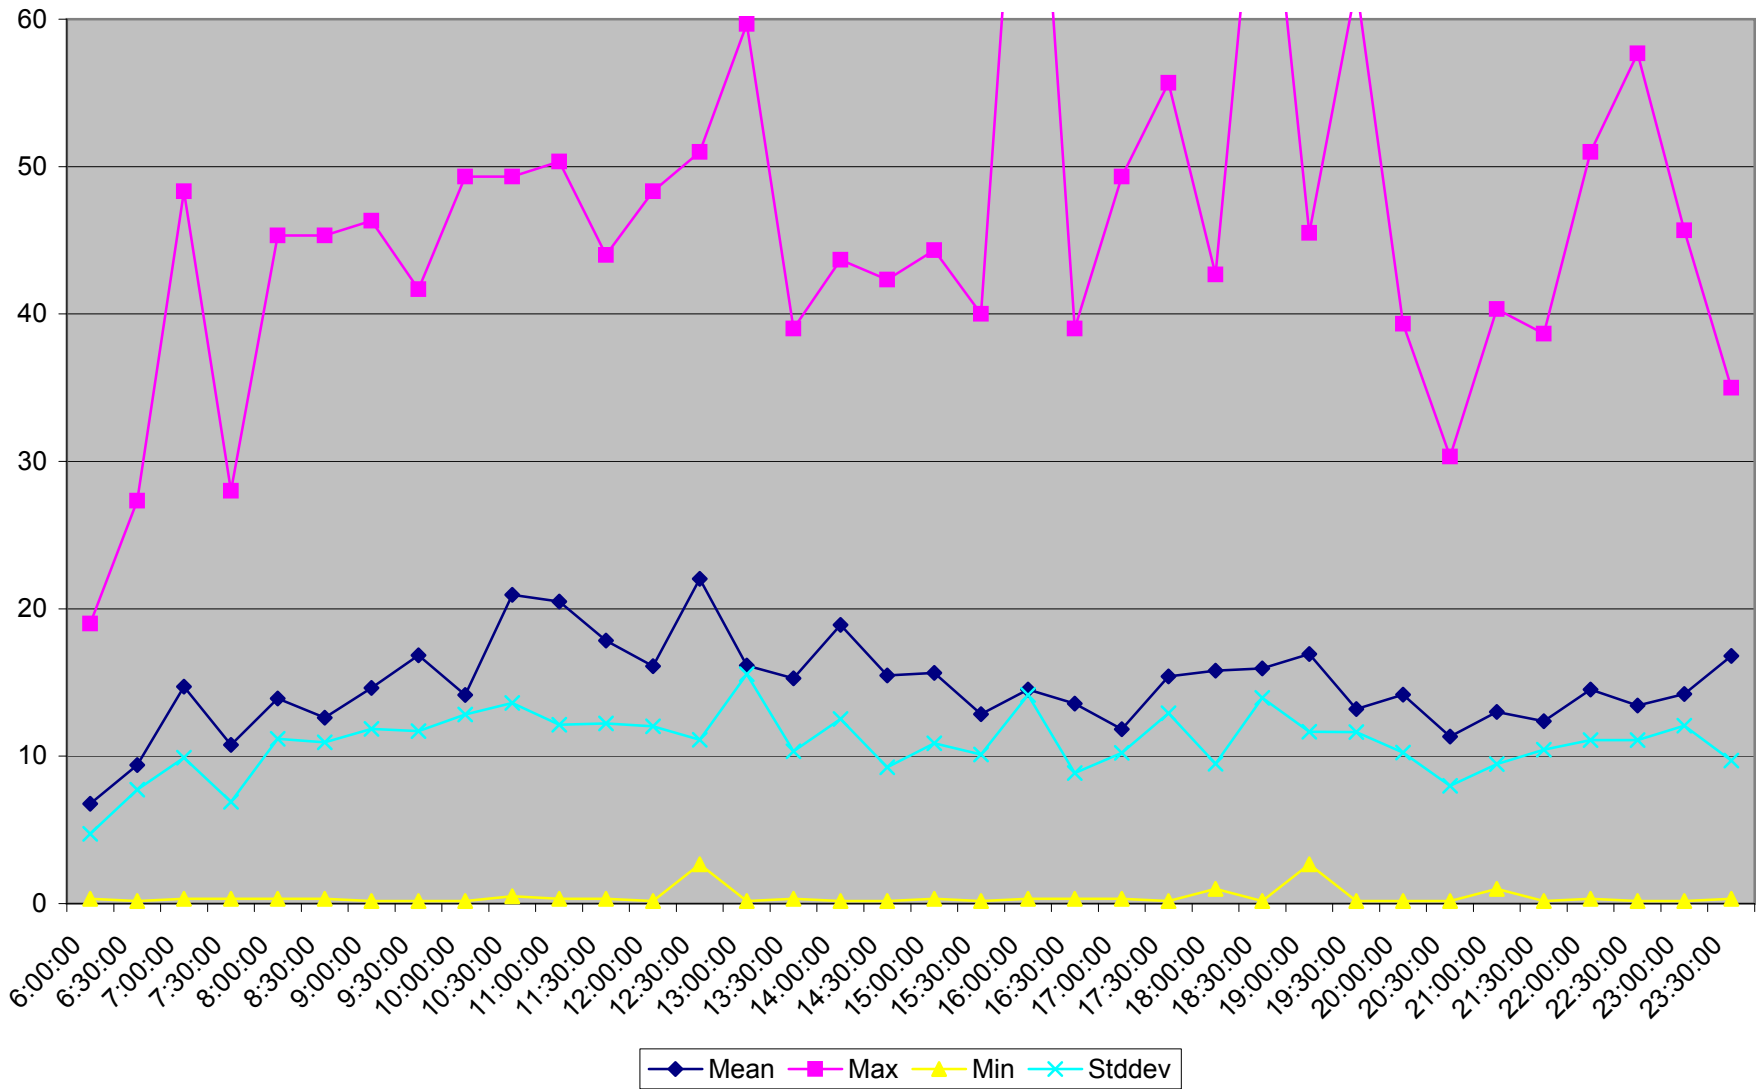

501 Queen Headways at Long Branch Loop Westbound May 2013 Weekdays

501 Queen Headways at Long Branch Loop Westbound July 2013 Weekdays

501 Queen Headways at Long Branch Loop Westbound August 2013 Weekdays

501 Queen Headways at Long Branch Loop Westbound September 2013 Weekdays

501 Queen Headways at Long Branch Loop Westbound October 2013 Weekdays

501 Queen Headways at Long Branch Loop Westbound May 2013 Saturdays

501 Queen Headways at Long Branch Loop Westbound July 2013 Saturdays

501 Queen Headways at Long Branch Loop Westbound August 2013 Saturdays

501 Queen Headways at Long Branch Loop Westbound September 2013 Saturdays

501 Queen Headways at Long Branch Loop Westbound October 2013 Saturdays

501 Queen Headways at Long Branch Loop Westbound May 2013 Sundays

501 Queen Headways at Long Branch Loop Westbound July 2013 Sundays