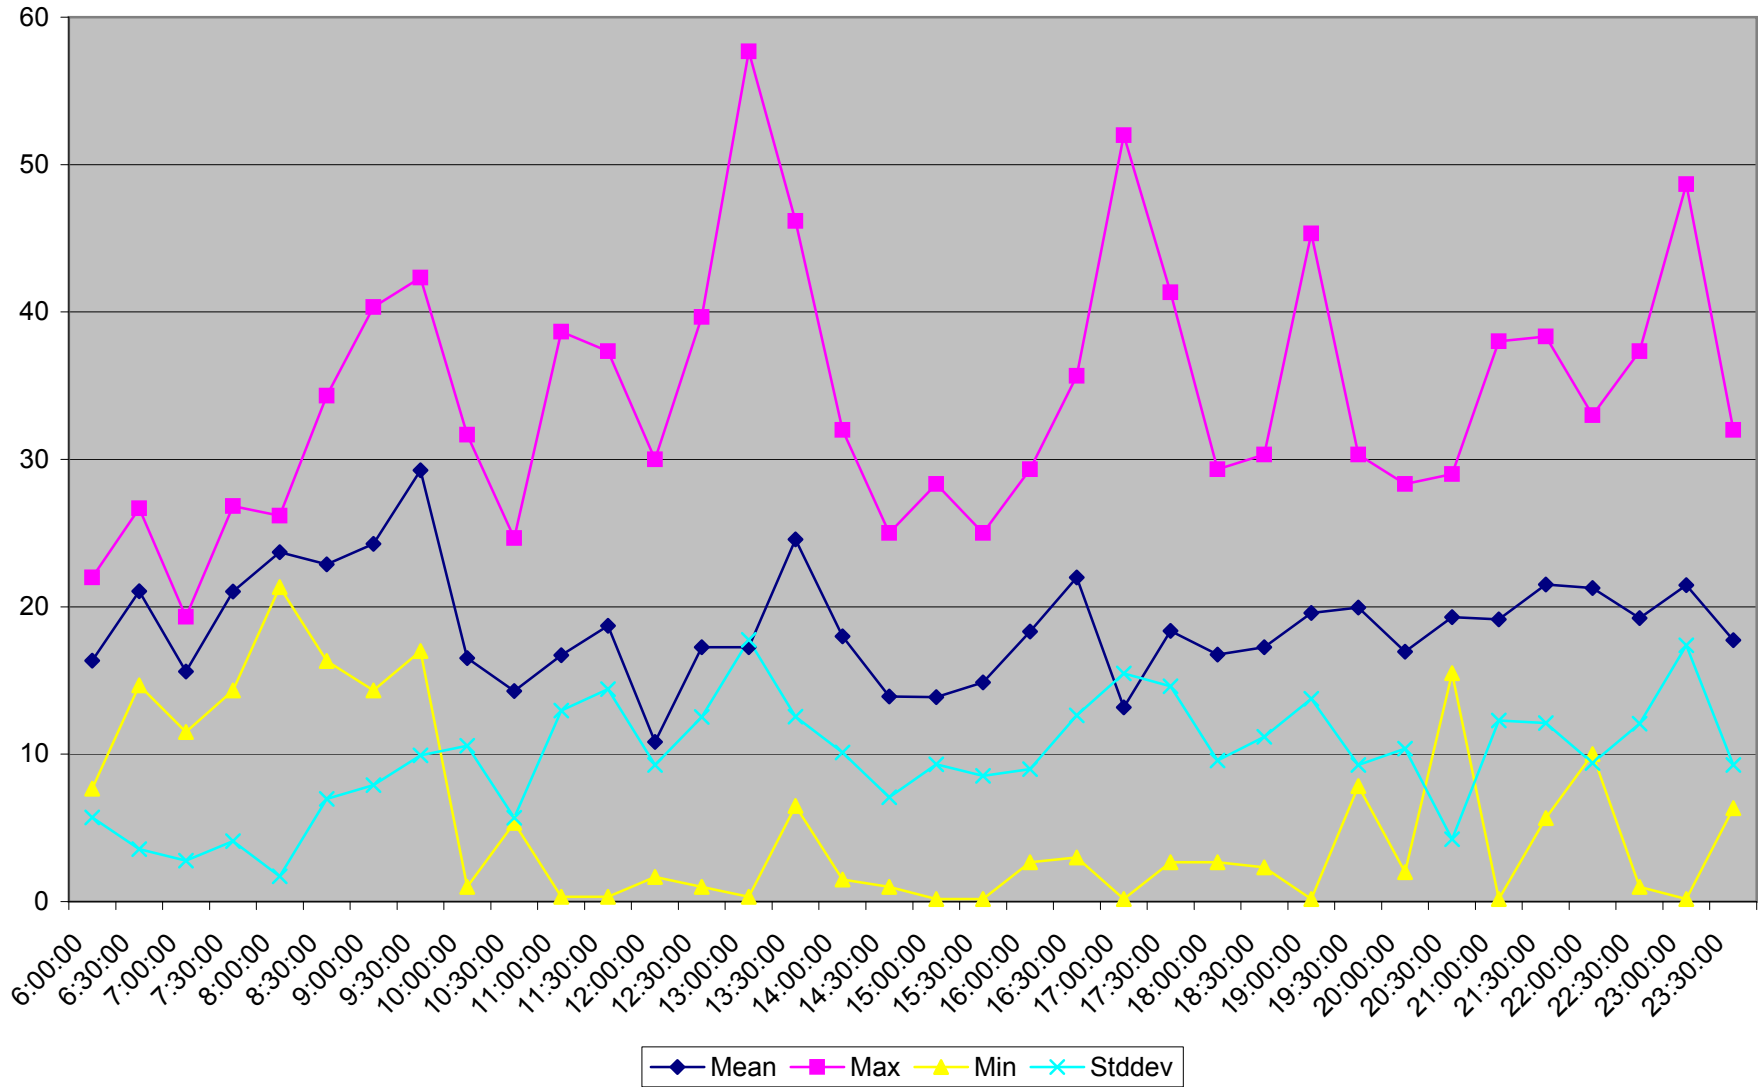

501 Queen Headways at Long Branch Loop Westbound September 2013 Weekdays

501 Queen Headways at Long Branch Loop Westbound October 2013 Weekdays

501 Queen Headways at Long Branch Loop Westbound May 2013 Saturdays

501 Queen Headways at Long Branch Loop Westbound July 2013 Saturdays

501 Queen Headways at Long Branch Loop Westbound August 2013 Saturdays

501 Queen Headways at Long Branch Loop Westbound September 2013 Saturdays

501 Queen Headways at Long Branch Loop Westbound October 2013 Saturdays

501 Queen Headways at Long Branch Loop Westbound May 2013 Sundays

501 Queen Headways at Long Branch Loop Westbound July 2013 Sundays