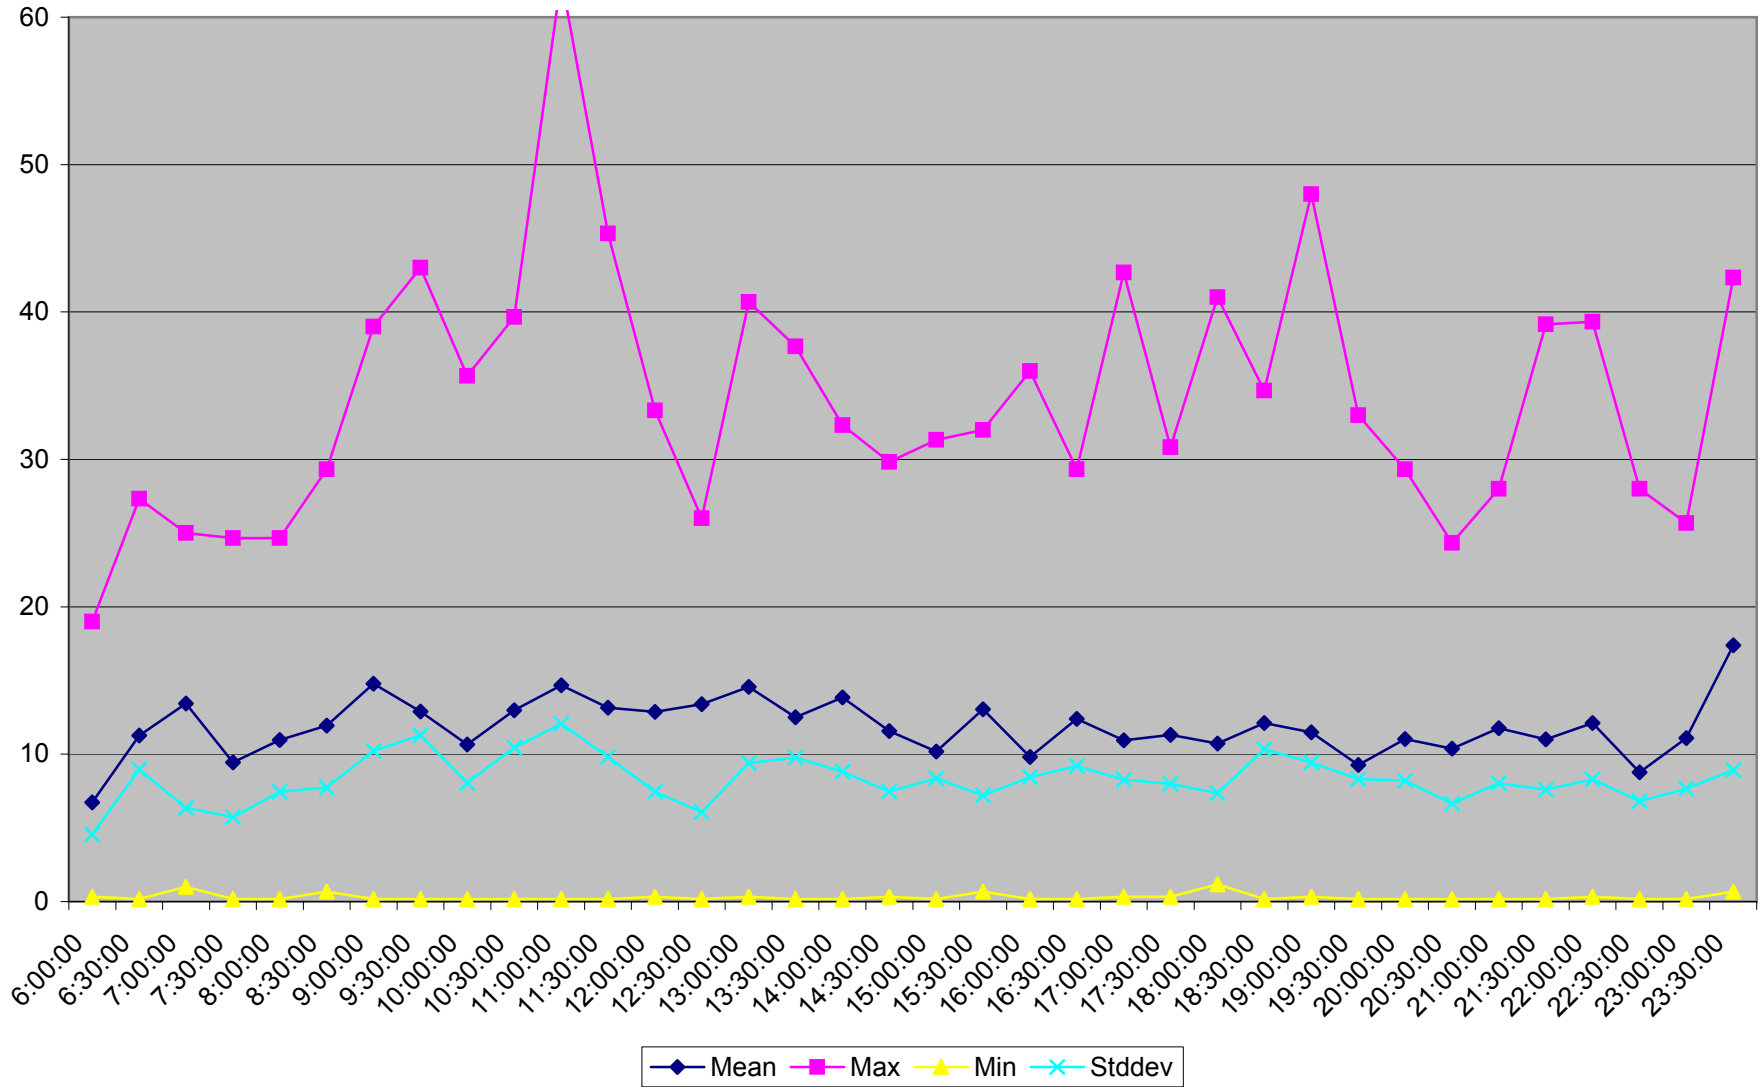

501 Queen Headways at Long Branch Loop Westbound May 2013 Weekdays

501 Queen Headways at Long Branch Loop Westbound July 2013 Weekdays

501 Queen Headways at Long Branch Loop Westbound August 2013 Weekdays

501 Queen Headways at Long Branch Loop Westbound September 2013 Weekdays

501 Queen Headways at Long Branch Loop Westbound October 2013 Weekdays

501 Queen Headways at Long Branch Loop Westbound May 2013 Saturdays

501 Queen Headways at Long Branch Loop Westbound July 2013 Saturdays

501 Queen Headways at Long Branch Loop Westbound August 2013 Saturdays

501 Queen Headways at Long Branch Loop Westbound September 2013 Saturdays