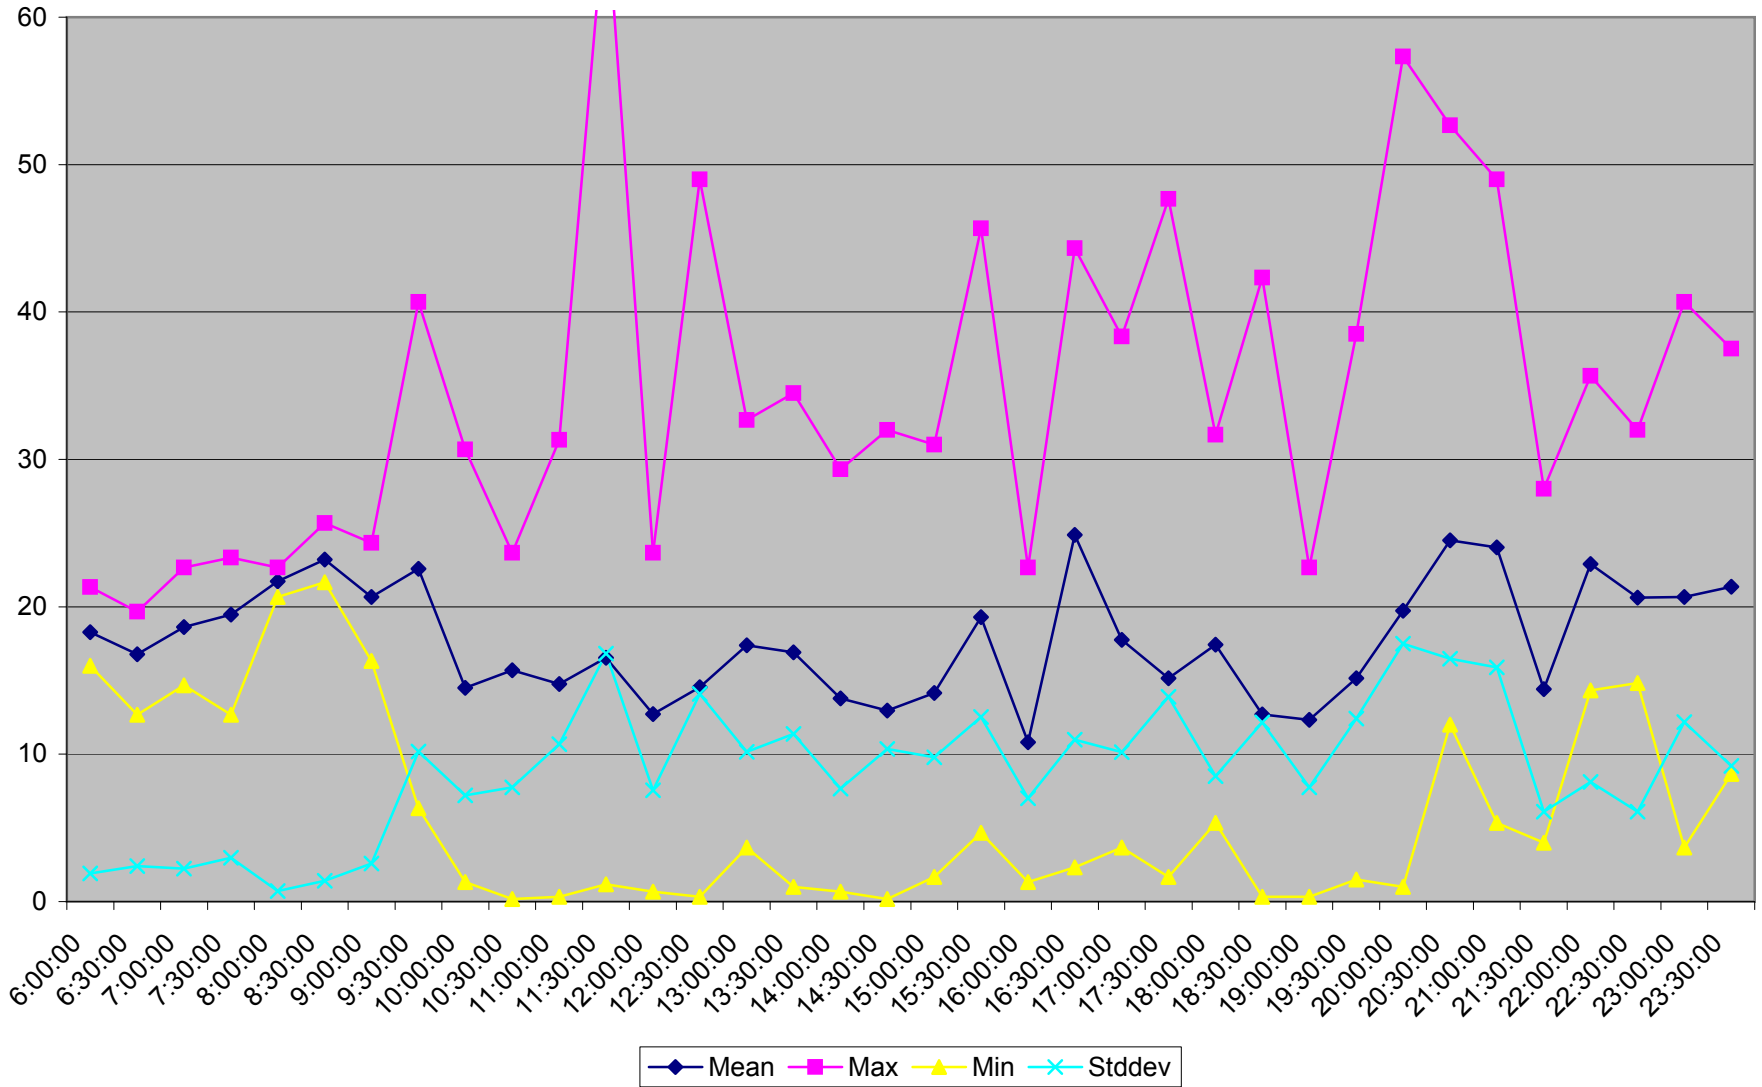

501 Queen Headways at Long Branch Loop Westbound September 2013 Weekdays

501 Queen Headways at Long Branch Loop Westbound October 2013 Weekdays

501 Queen Headways at Long Branch Loop Westbound May 2013 Saturdays

501 Queen Headways at Long Branch Loop Westbound July 2013 Saturdays

501 Queen Headways at Long Branch Loop Westbound August 2013 Saturdays

501 Queen Headways at Long Branch Loop Westbound September 2013 Saturdays

501 Queen Headways at Long Branch Loop Westbound October 2013 Saturdays

501 Queen Headways at Long Branch Loop Westbound May 2013 Sundays

501 Queen Headways at Long Branch Loop Westbound July 2013 Sundays

501 Queen Headways at Long Branch Loop Westbound August 2013 Sundays

501 Queen Headways at Long Branch Loop Westbound September 2013 Sundays

501 Queen Headways at Long Branch Loop Westbound October 2013 Sundays