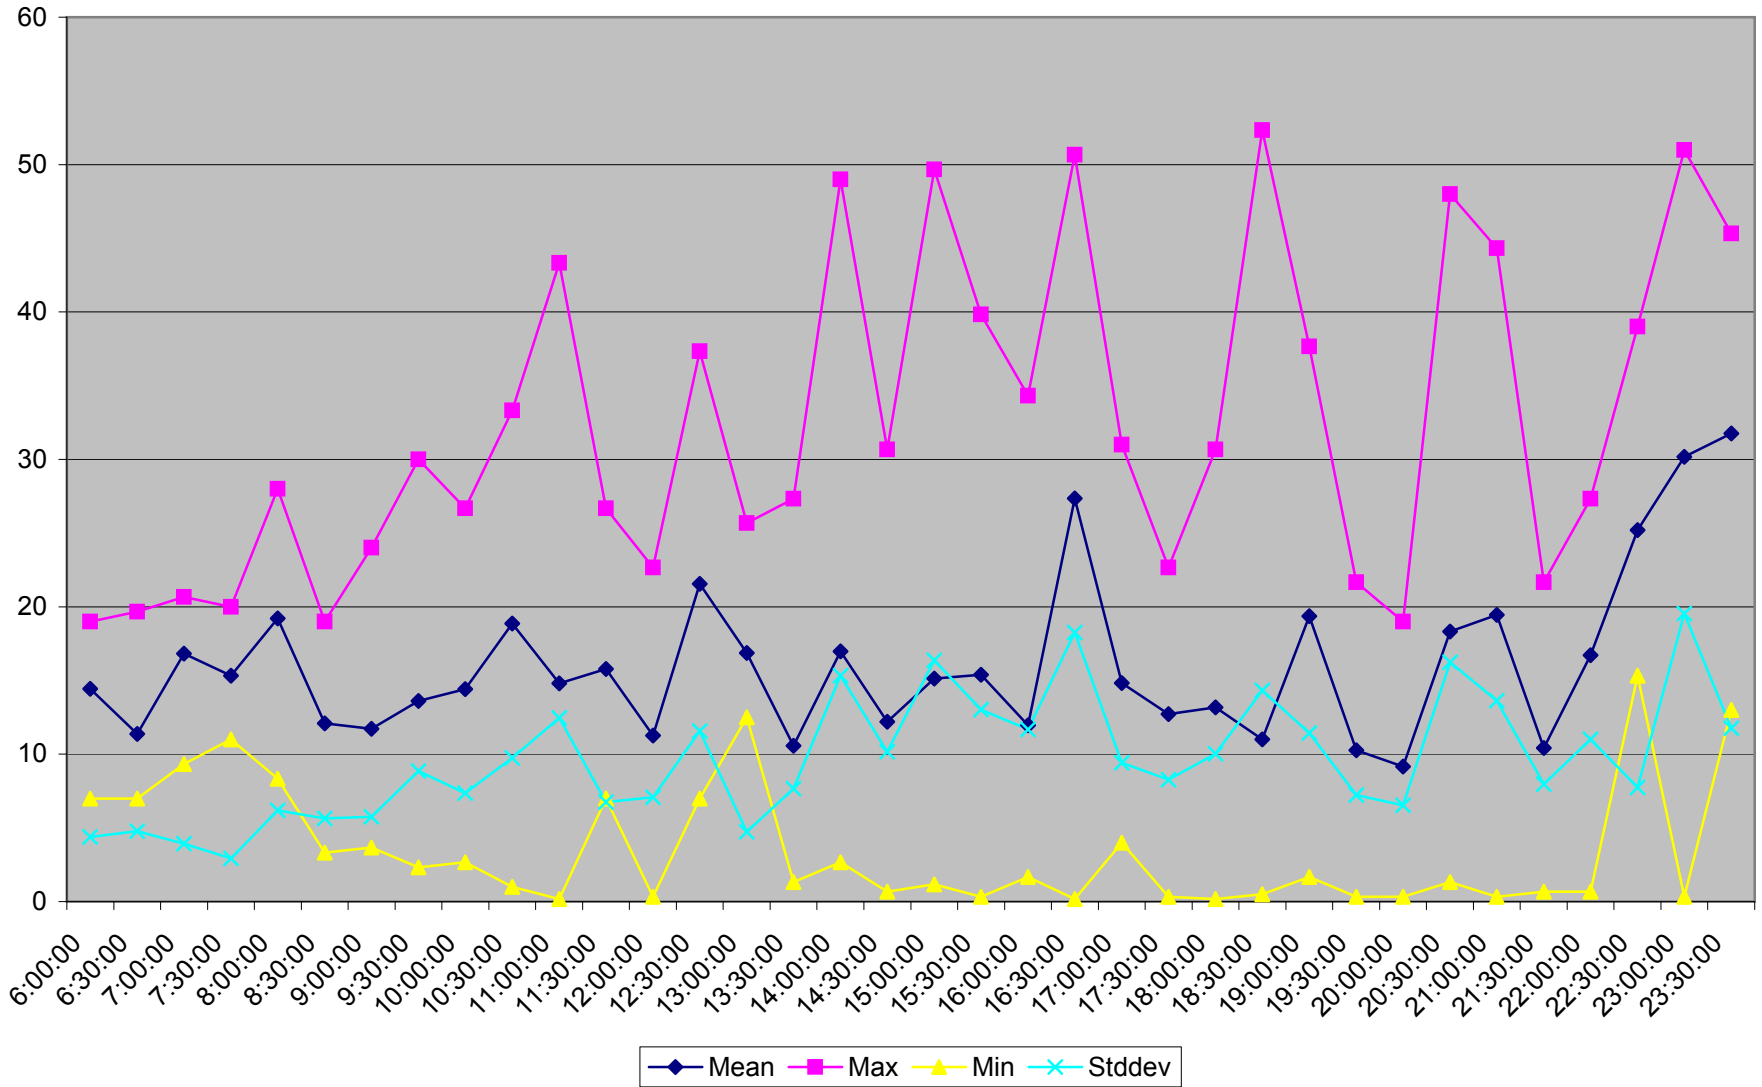

501 Queen Headways at Long Branch Loop Westbound May 2013 Weekdays

501 Queen Headways at Long Branch Loop Westbound July 2013 Weekdays

501 Queen Headways at Long Branch Loop Westbound August 2013 Weekdays

501 Queen Headways at Long Branch Loop Westbound September 2013 Weekdays

501 Queen Headways at Long Branch Loop Westbound October 2013 Weekdays

501 Queen Headways at Long Branch Loop Westbound May 2013 Saturdays

501 Queen Headways at Long Branch Loop Westbound July 2013 Saturdays

501 Queen Headways at Long Branch Loop Westbound August 2013 Saturdays

501 Queen Headways at Long Branch Loop Westbound September 2013 Saturdays

501 Queen Headways at Long Branch Loop Westbound October 2013 Saturdays

501 Queen Headways at Long Branch Loop Westbound May 2013 Sundays

501 Queen Headways at Long Branch Loop Westbound July 2013 Sundays