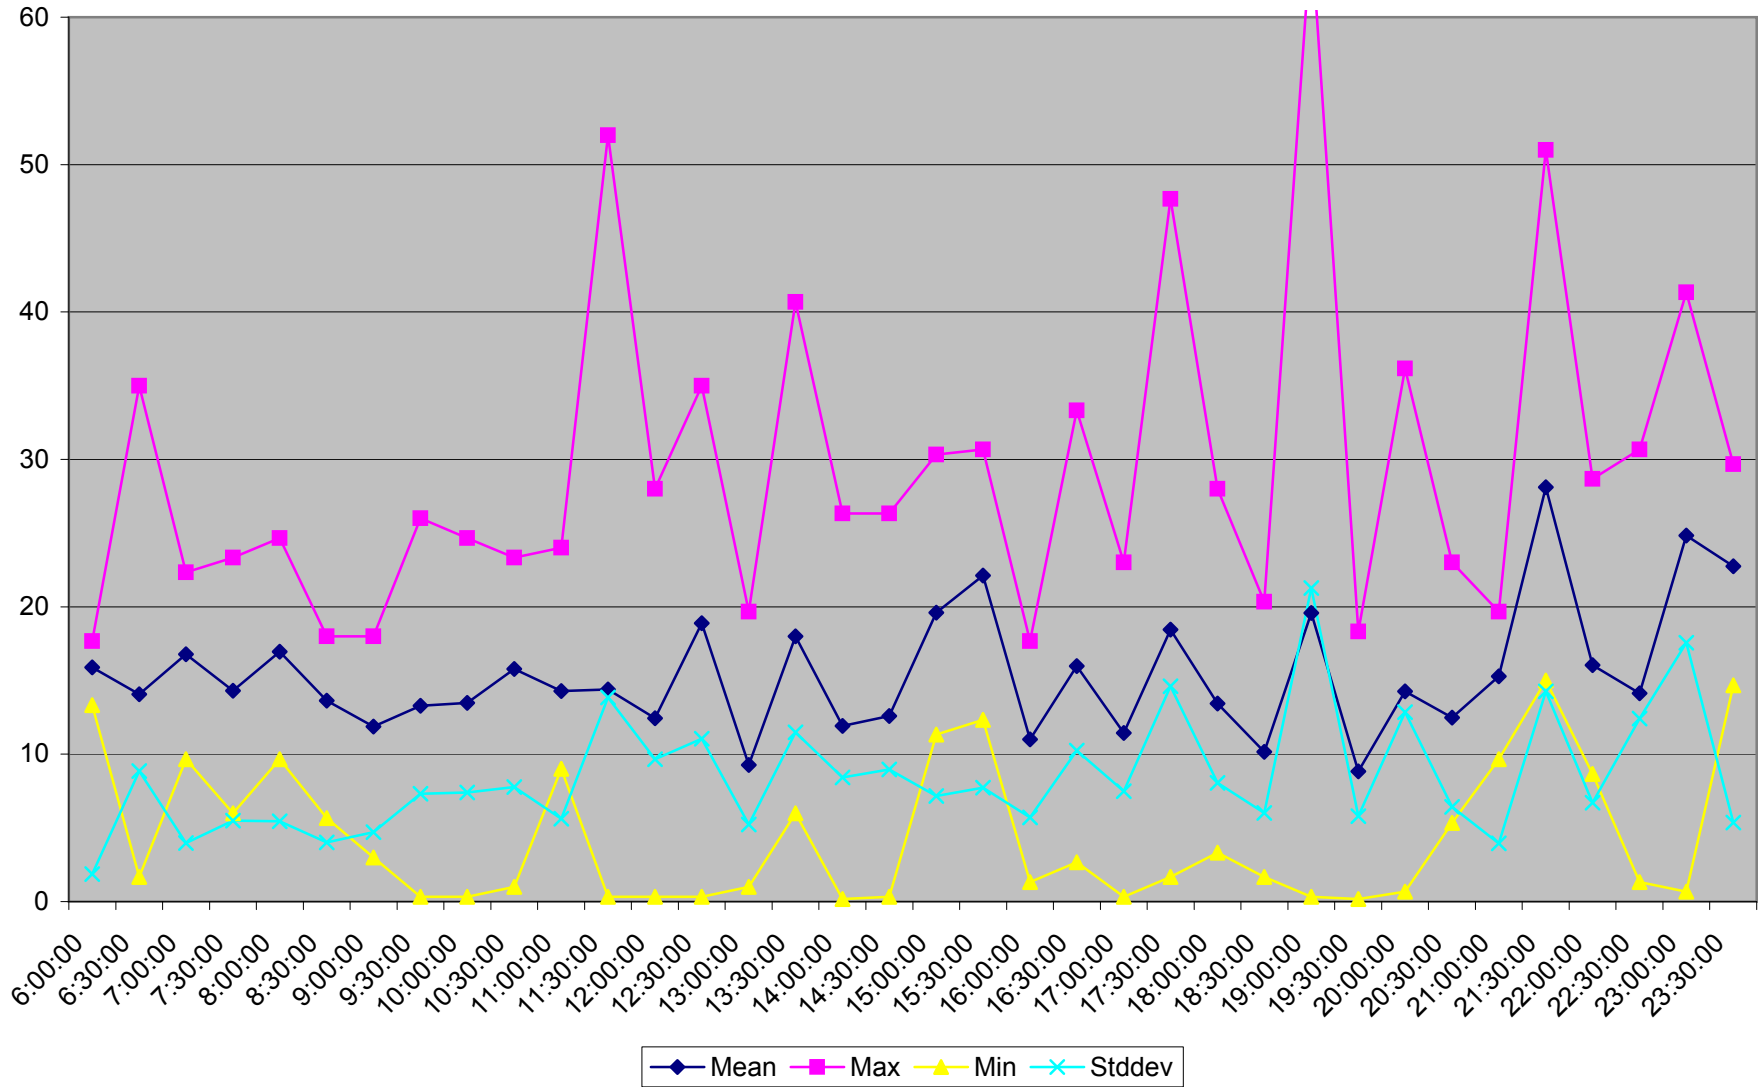

501 Queen Headways at Long Branch Loop Westbound May 2013 Weekdays

501 Queen Headways at Long Branch Loop Westbound July 2013 Weekdays

501 Queen Headways at Long Branch Loop Westbound August 2013 Weekdays

501 Queen Headways at Long Branch Loop Westbound September 2013 Weekdays

501 Queen Headways at Long Branch Loop Westbound October 2013 Weekdays

501 Queen Headways at Long Branch Loop Westbound May 2013 Saturdays

501 Queen Headways at Long Branch Loop Westbound July 2013 Saturdays

501 Queen Headways at Long Branch Loop Westbound August 2013 Saturdays

501 Queen Headways at Long Branch Loop Westbound September 2013 Saturdays

501 Queen Headways at Long Branch Loop Westbound October 2013 Saturdays

501 Queen Headways at Long Branch Loop Westbound May 2013 Sundays

501 Queen Headways at Long Branch Loop Westbound July 2013 Sundays