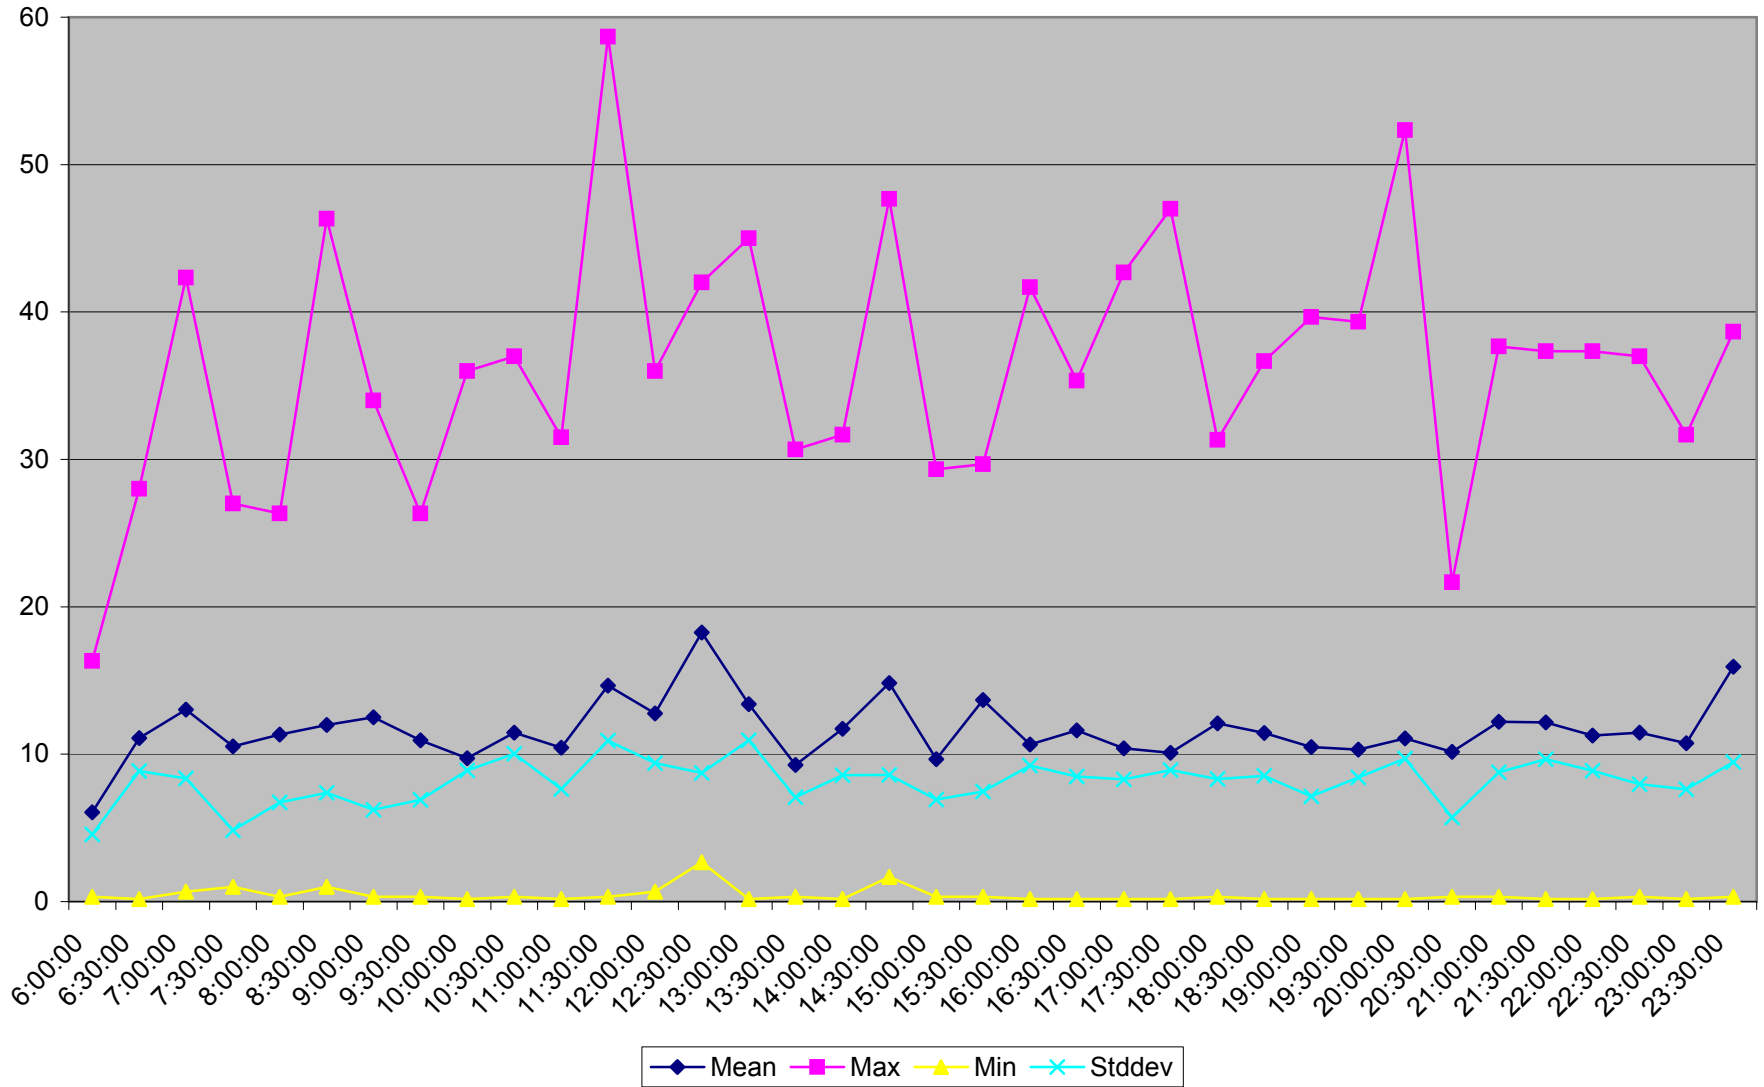

501 Queen Headways at Long Branch Loop Westbound May 2013 Weekdays

501 Queen Headways at Long Branch Loop Westbound July 2013 Weekdays

501 Queen Headways at Long Branch Loop Westbound August 2013 Weekdays

501 Queen Headways at Long Branch Loop Westbound September 2013 Weekdays

501 Queen Headways at Long Branch Loop Westbound October 2013 Weekdays

501 Queen Headways at Long Branch Loop Westbound May 2013 Saturdays

501 Queen Headways at Long Branch Loop Westbound July 2013 Saturdays

501 Queen Headways at Long Branch Loop Westbound August 2013 Saturdays

501 Queen Headways at Long Branch Loop Westbound September 2013 Saturdays