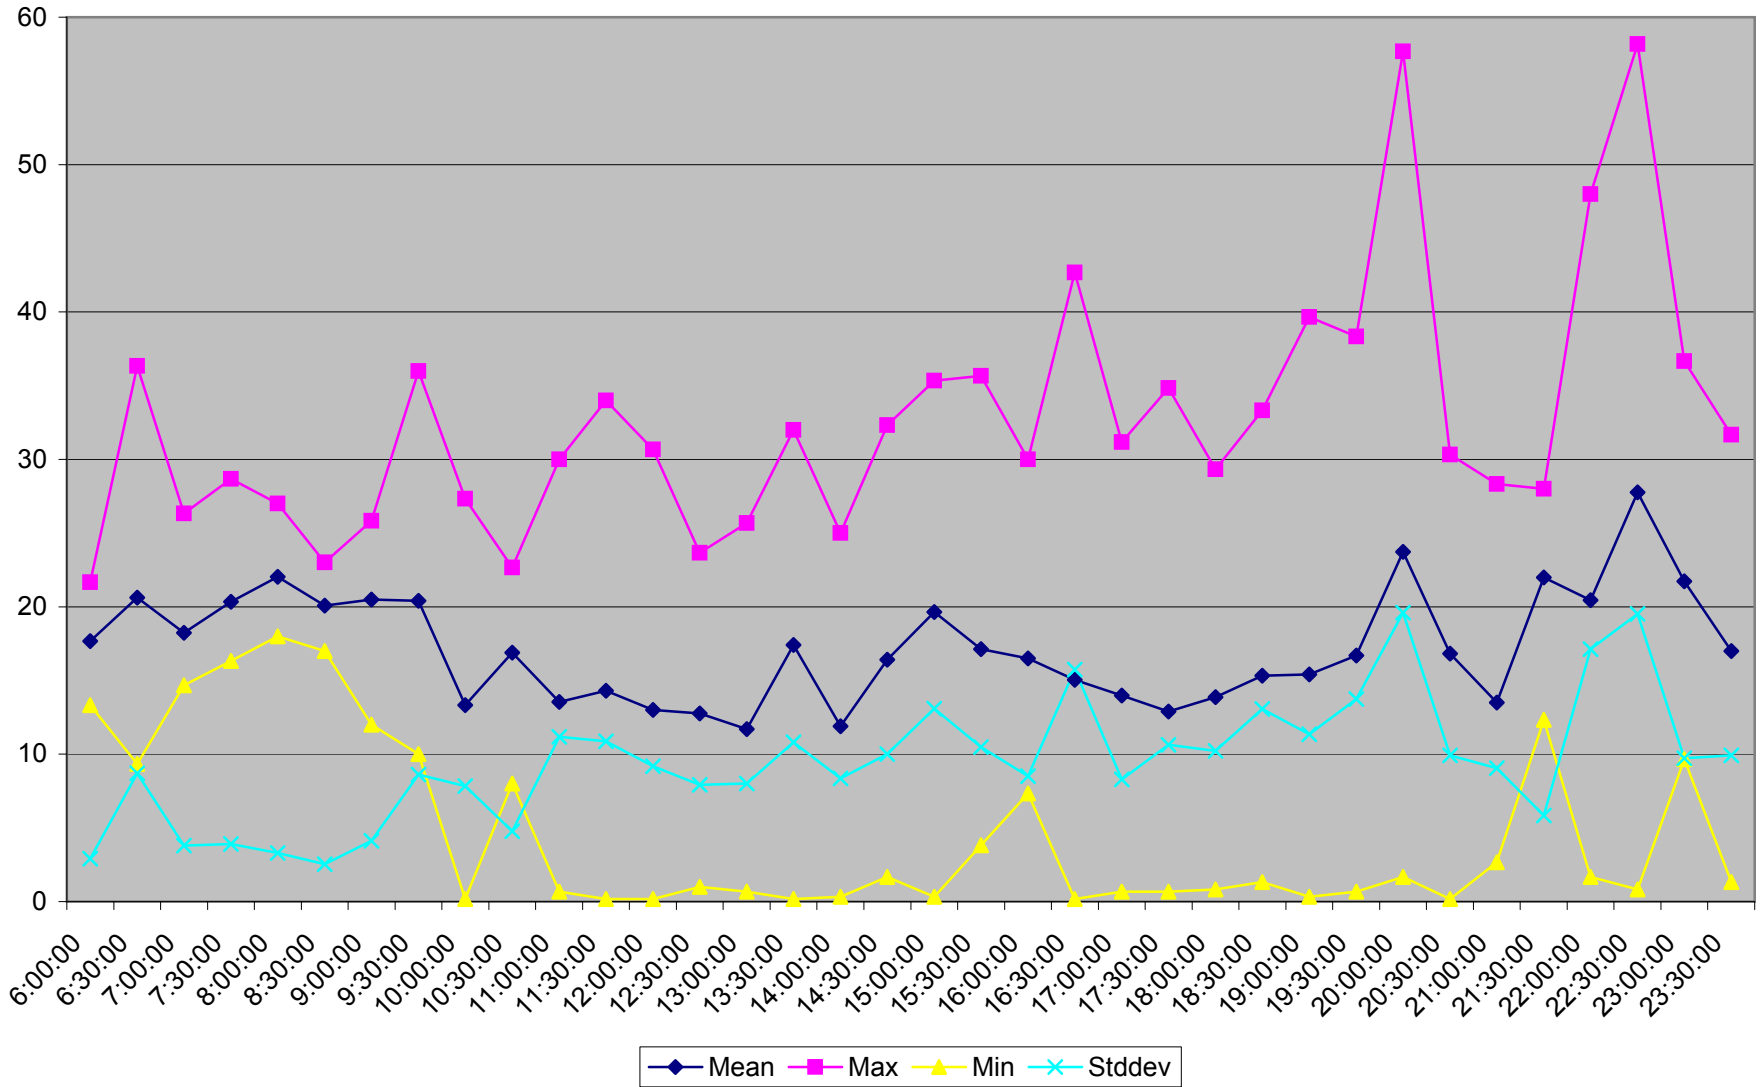

501 Queen Headways at Long Branch Loop Westbound July 2013 Saturdays

501 Queen Headways at Long Branch Loop Westbound August 2013 Saturdays

501 Queen Headways at Long Branch Loop Westbound September 2013 Saturdays

501 Queen Headways at Long Branch Loop Westbound October 2013 Saturdays

501 Queen Headways at Long Branch Loop Westbound May 2013 Sundays

501 Queen Headways at Long Branch Loop Westbound July 2013 Sundays

501 Queen Headways at Long Branch Loop Westbound August 2013 Sundays

501 Queen Headways at Long Branch Loop Westbound September 2013 Sundays

501 Queen Headways at Long Branch Loop Westbound October 2013 Sundays