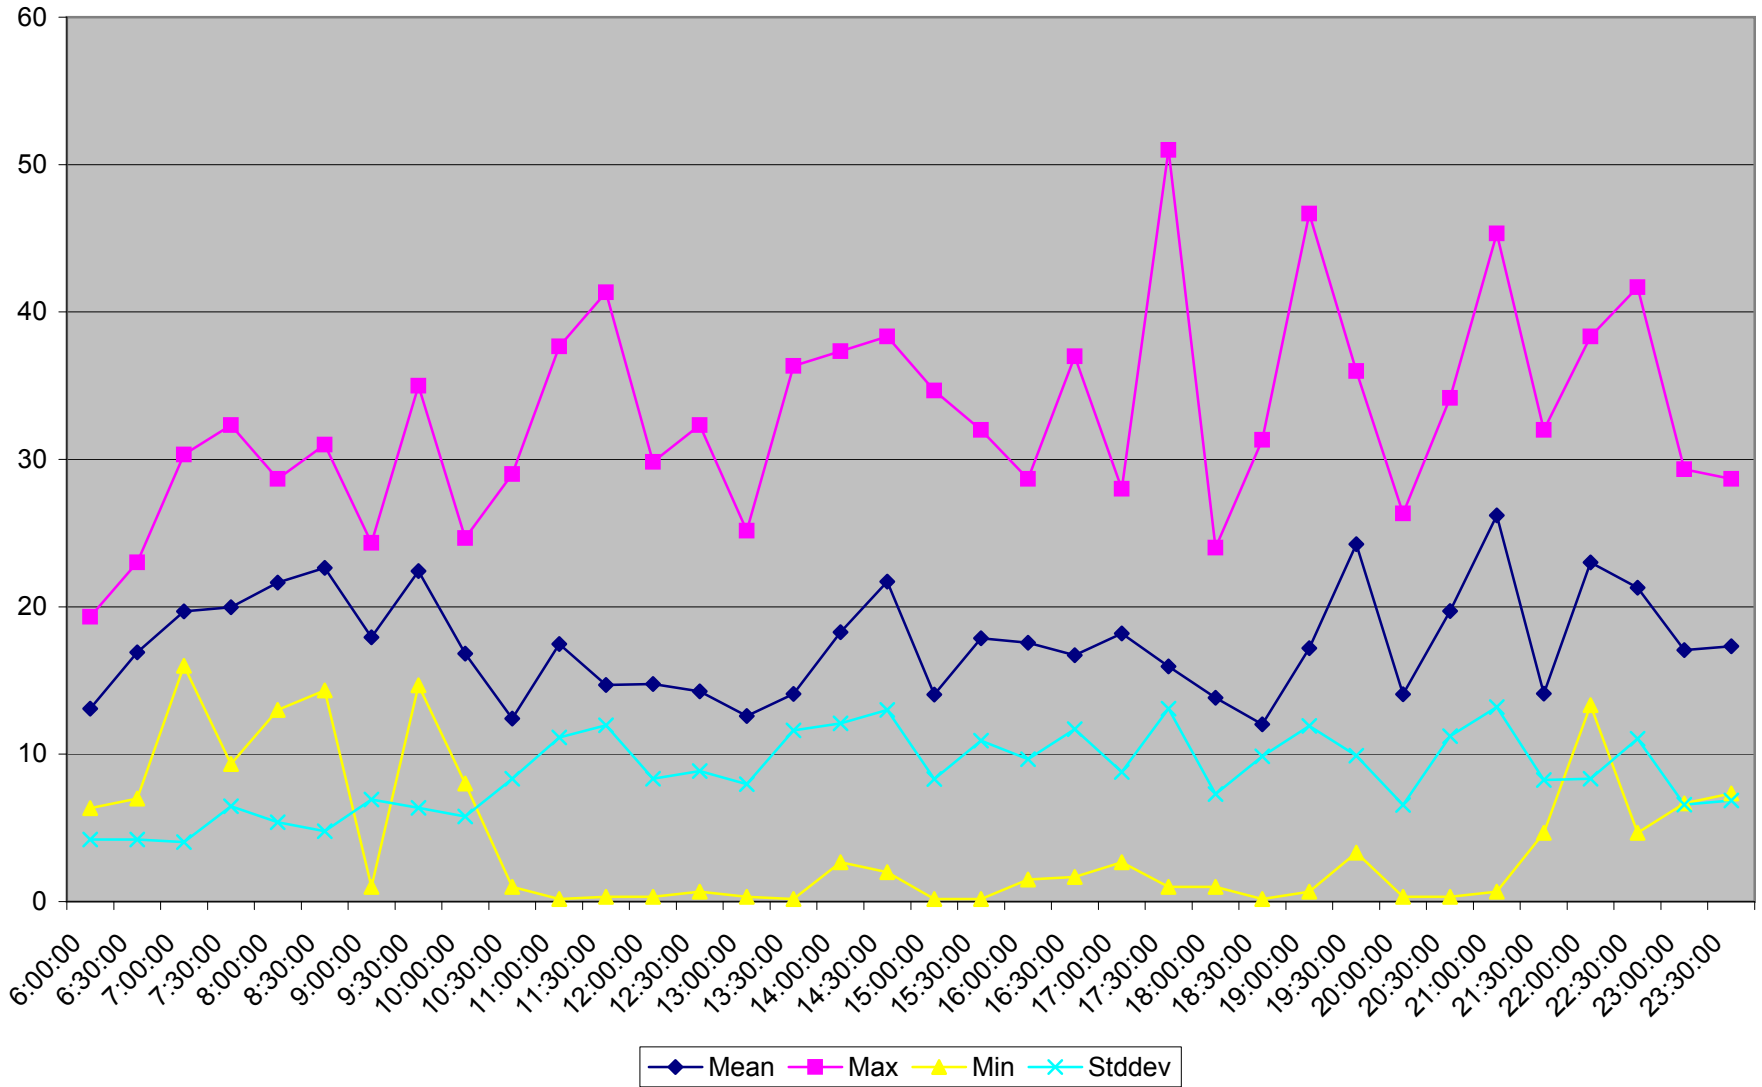

501 Queen Headways at Long Branch Loop Westbound July 2013 Saturdays

501 Queen Headways at Long Branch Loop Westbound August 2013 Saturdays

501 Queen Headways at Long Branch Loop Westbound September 2013 Saturdays

501 Queen Headways at Long Branch Loop Westbound October 2013 Saturdays

501 Queen Headways at Long Branch Loop Westbound May 2013 Sundays

501 Queen Headways at Long Branch Loop Westbound July 2013 Sundays

501 Queen Headways at Long Branch Loop Westbound August 2013 Sundays

501 Queen Headways at Long Branch Loop Westbound September 2013 Sundays

501 Queen Headways at Long Branch Loop Westbound October 2013 Sundays