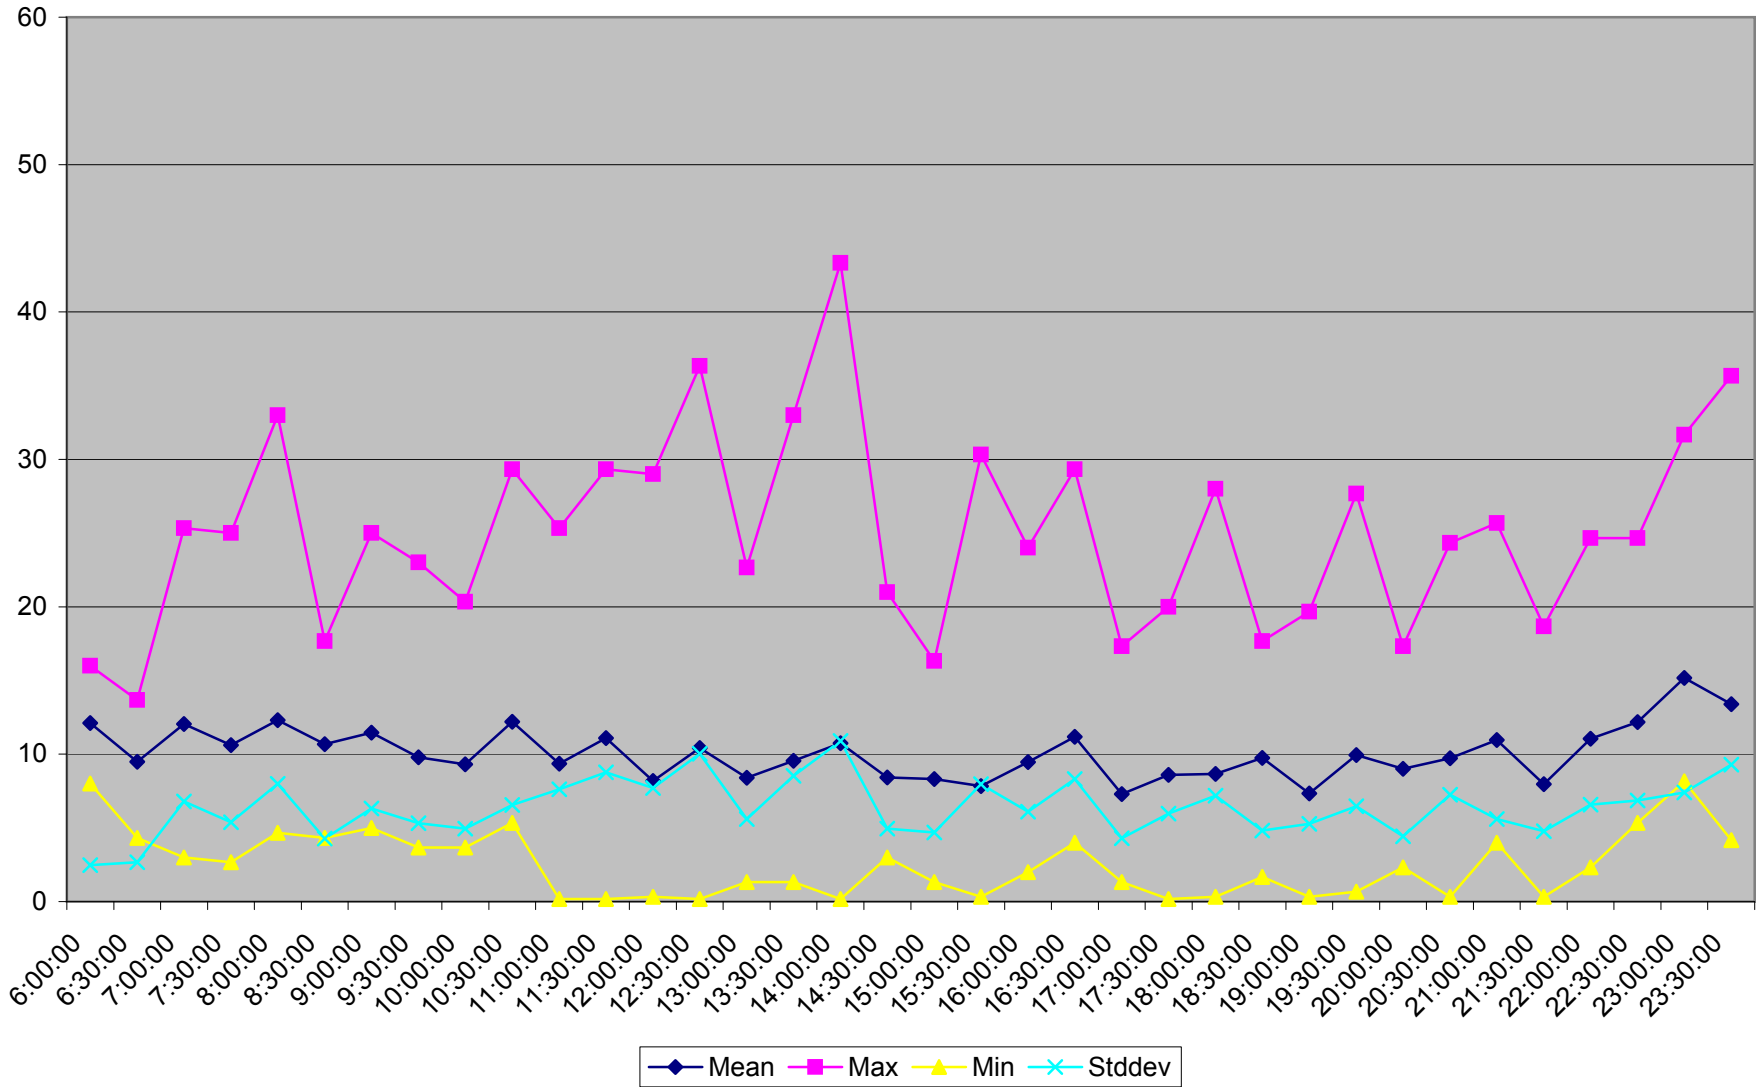

501 Queen Headways at Long Branch Loop Westbound September 2013 Weekdays

501 Queen Headways at Long Branch Loop Westbound October 2013 Weekdays

501 Queen Headways at Long Branch Loop Westbound May 2013 Saturdays

501 Queen Headways at Long Branch Loop Westbound July 2013 Saturdays

501 Queen Headways at Long Branch Loop Westbound August 2013 Saturdays

501 Queen Headways at Long Branch Loop Westbound September 2013 Saturdays

501 Queen Headways at Long Branch Loop Westbound October 2013 Saturdays

501 Queen Headways at Long Branch Loop Westbound May 2013 Sundays

501 Queen Headways at Long Branch Loop Westbound July 2013 Sundays

501 Queen Headways at Long Branch Loop Westbound August 2013 Sundays

501 Queen Headways at Long Branch Loop Westbound September 2013 Sundays

501 Queen Headways at Long Branch Loop Westbound October 2013 Sundays