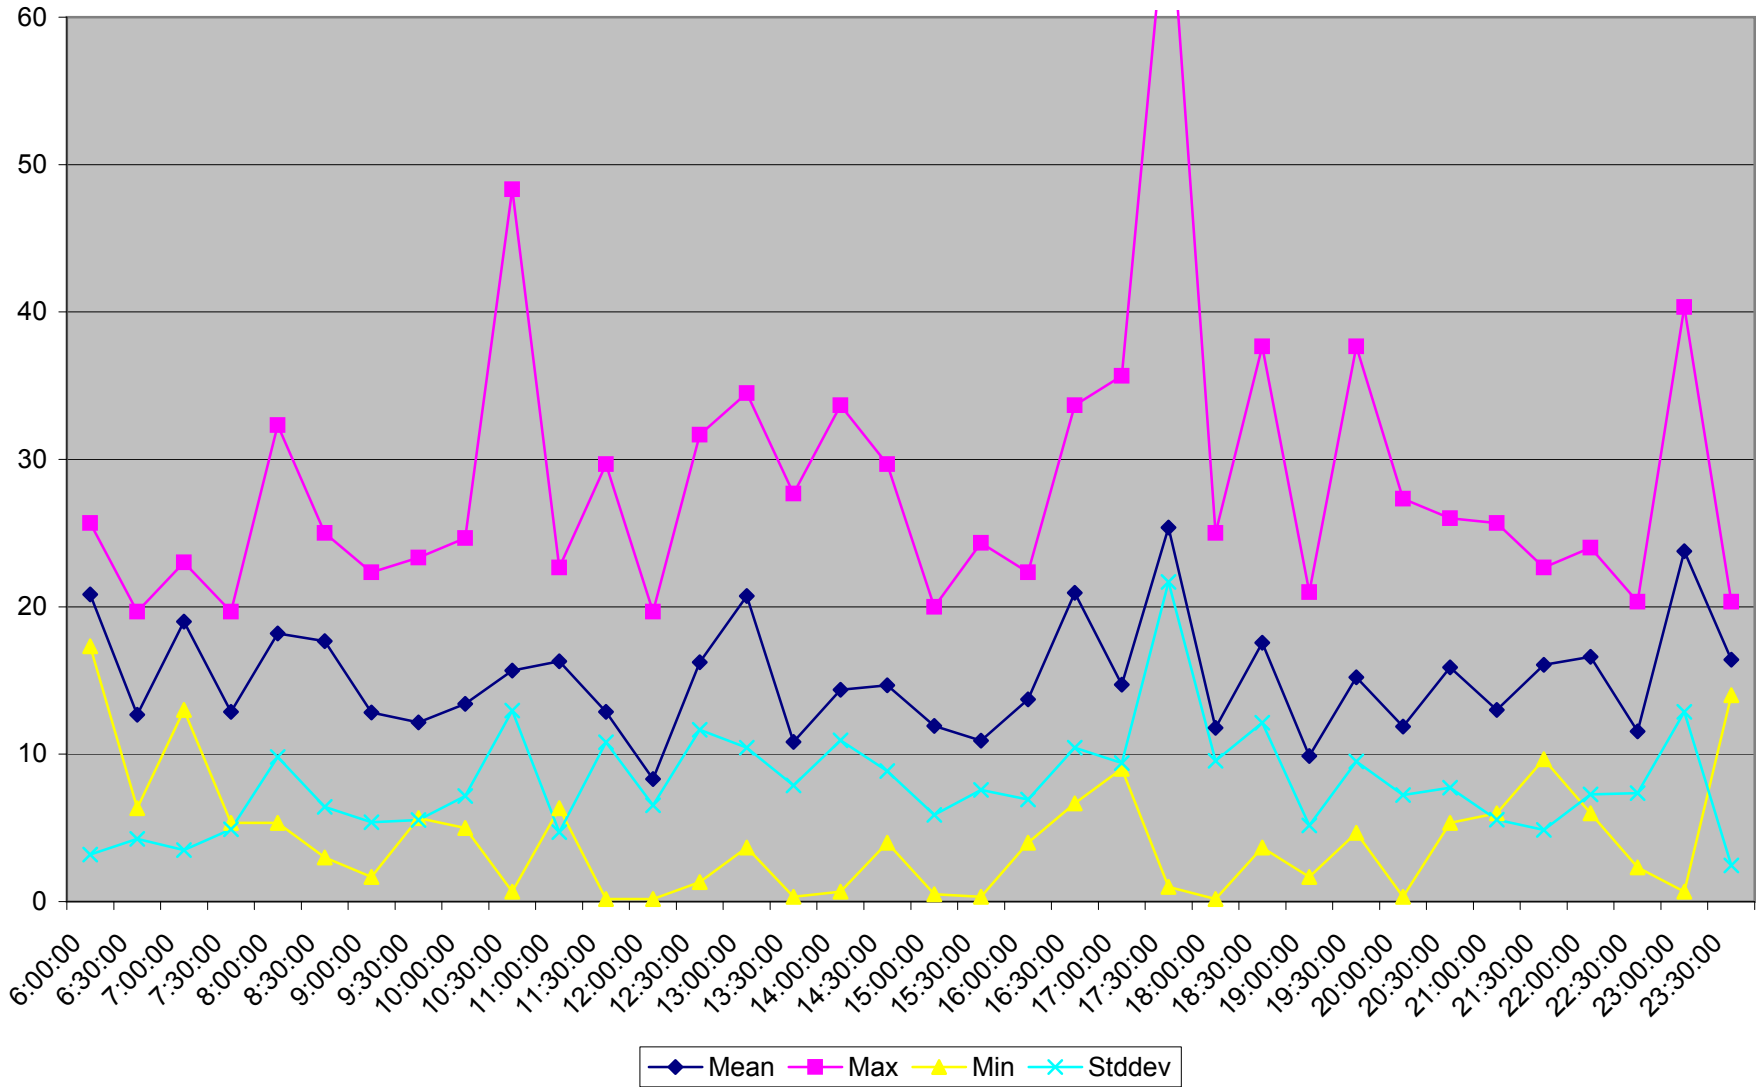

501 Queen Headways at Long Branch Loop Westbound May 2013 Weekdays

501 Queen Headways at Long Branch Loop Westbound July 2013 Weekdays

501 Queen Headways at Long Branch Loop Westbound August 2013 Weekdays

501 Queen Headways at Long Branch Loop Westbound September 2013 Weekdays

501 Queen Headways at Long Branch Loop Westbound October 2013 Weekdays

501 Queen Headways at Long Branch Loop Westbound May 2013 Saturdays

501 Queen Headways at Long Branch Loop Westbound July 2013 Saturdays

501 Queen Headways at Long Branch Loop Westbound August 2013 Saturdays

501 Queen Headways at Long Branch Loop Westbound September 2013 Saturdays

501 Queen Headways at Long Branch Loop Westbound October 2013 Saturdays

501 Queen Headways at Long Branch Loop Westbound May 2013 Sundays

501 Queen Headways at Long Branch Loop Westbound July 2013 Sundays