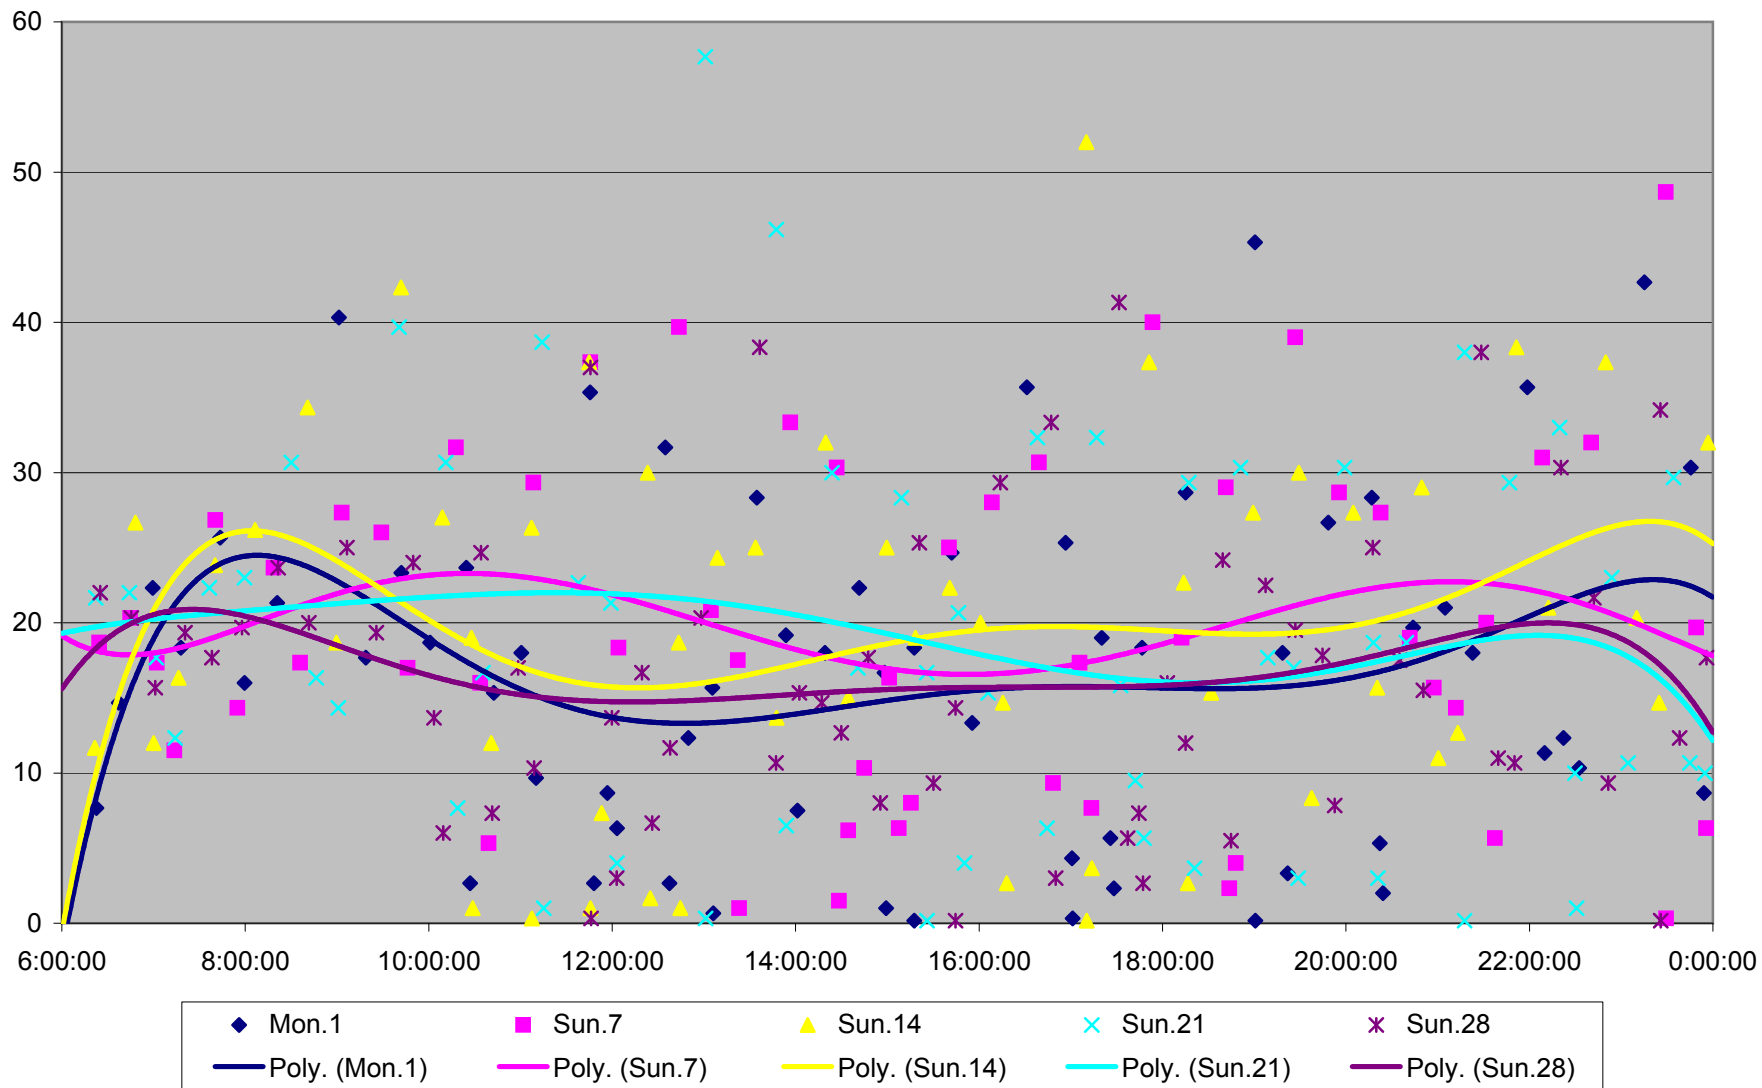

### 501 Queen Headways at Long Branch Loop Westbound May 2013

501 Queen Headways at Long Branch Loop Westbound July 2013

### 501 Queen Headways at Long Branch Loop Westbound August 2013

### 501 Queen Headways at Long Branch Loop Westbound September 2013

### 501 Queen Headways at Long Branch Loop Westbound October 2013