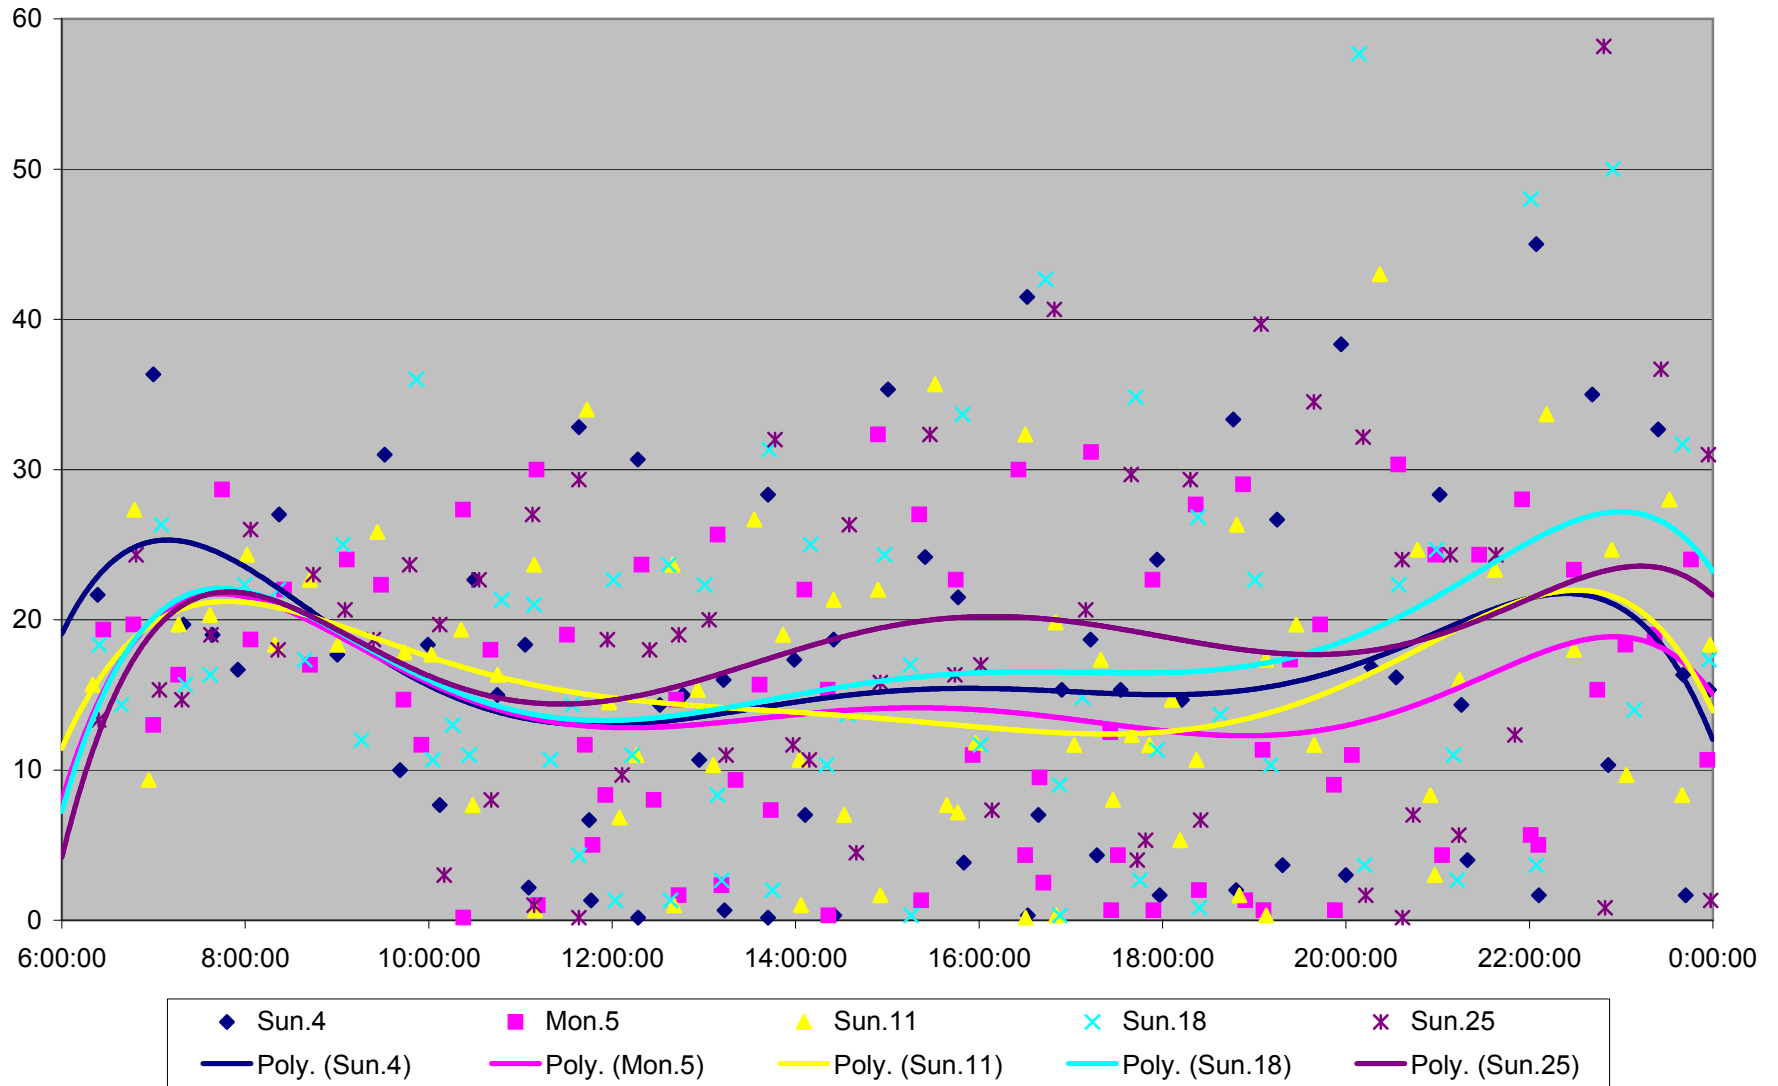

### 501 Queen Headways at Long Branch Loop Westbound May 2013

501 Queen Headways at Long Branch Loop Westbound July 2013

### 501 Queen Headways at Long Branch Loop Westbound August 2013

### 501 Queen Headways at Long Branch Loop Westbound September 2013

### 501 Queen Headways at Long Branch Loop Westbound October 2013