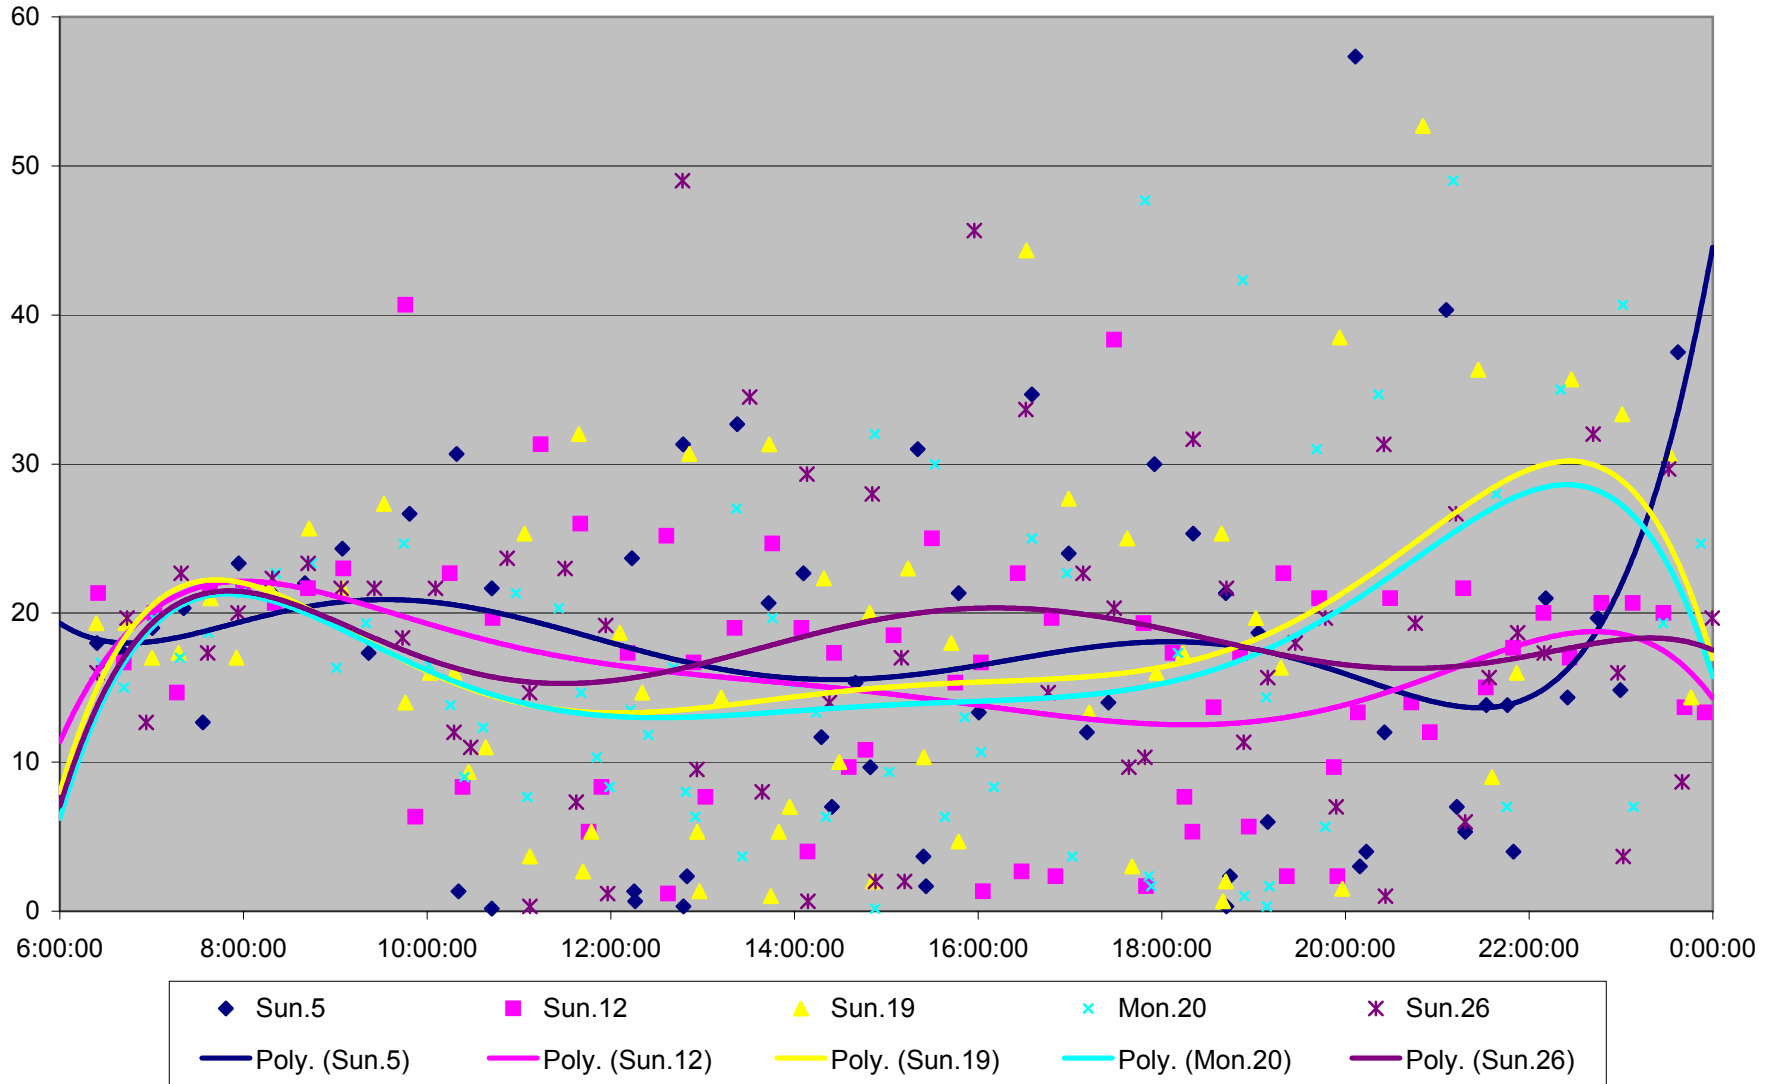

### 501 Queen Headways at Long Branch Loop Westbound May 2013

501 Queen Headways at Long Branch Loop Westbound July 2013

### 501 Queen Headways at Long Branch Loop Westbound August 2013

### 501 Queen Headways at Long Branch Loop Westbound September 2013

### 501 Queen Headways at Long Branch Loop Westbound October 2013