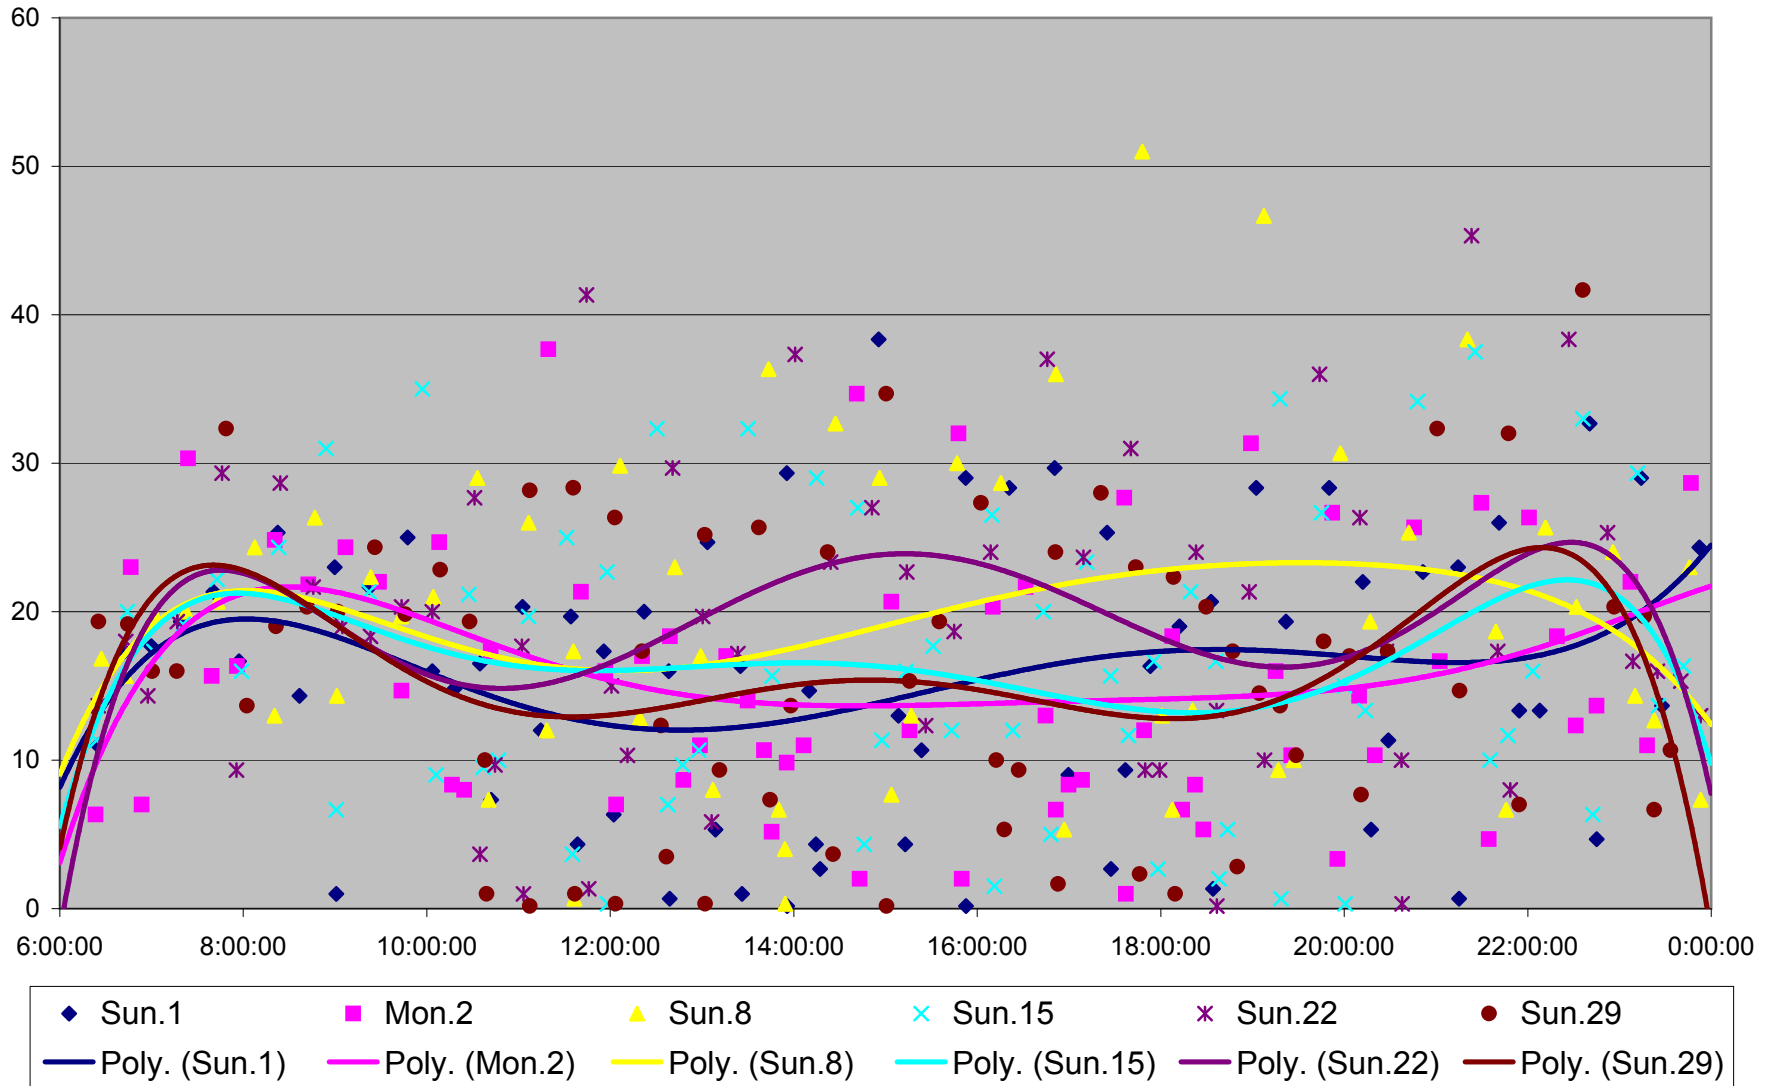

### 501 Queen Headways at Long Branch Loop Westbound May 2013

501 Queen Headways at Long Branch Loop Westbound July 2013

### 501 Queen Headways at Long Branch Loop Westbound August 2013

### 501 Queen Headways at Long Branch Loop Westbound September 2013

### 501 Queen Headways at Long Branch Loop Westbound October 2013