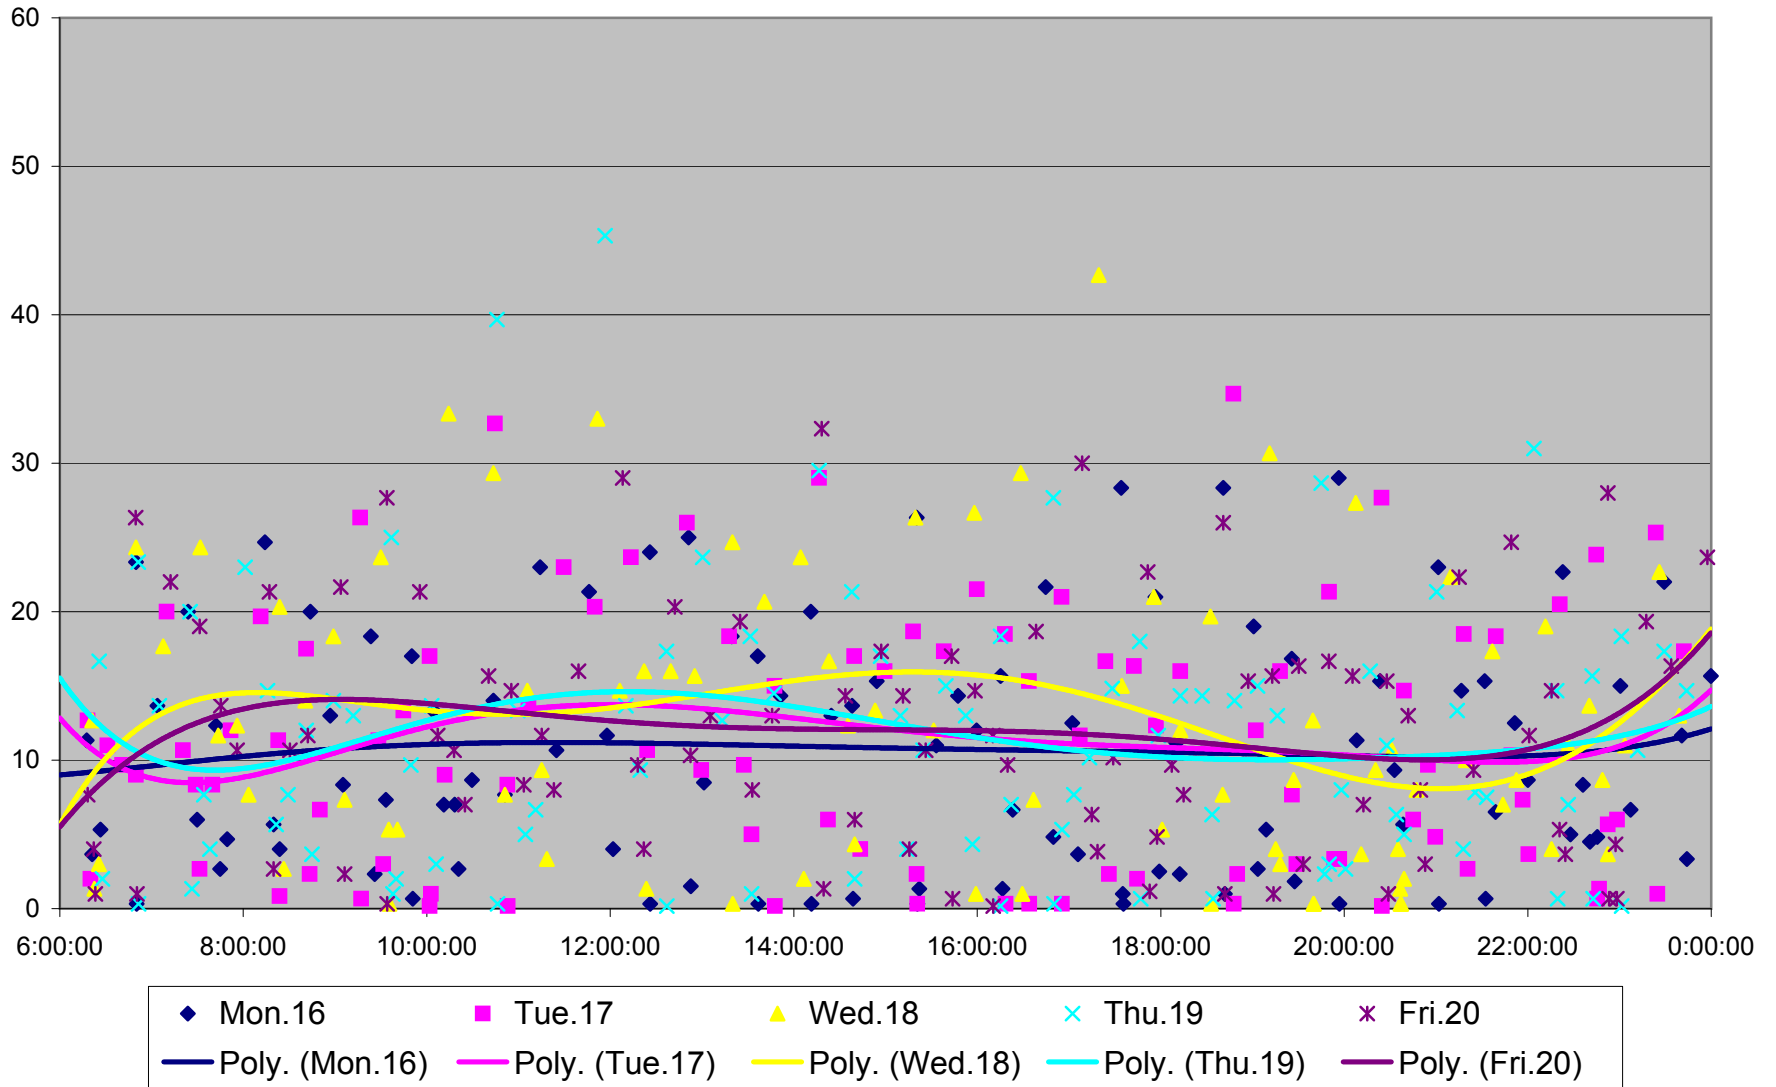

501 Queen Headways at Long Branch Loop Westbound August 2013

501 Queen Headways at Long Branch Loop Westbound August 2013

501 Queen Headways at Long Branch Loop Westbound September 2013

501 Queen Headways at Long Branch Loop Westbound September 2013

501 Queen Headways at Long Branch Loop Westbound September 2013

501 Queen Headways at Long Branch Loop Westbound September 2013

501 Queen Headways at Long Branch Loop Westbound October 2013

501 Queen Headways at Long Branch Loop Westbound October 2013