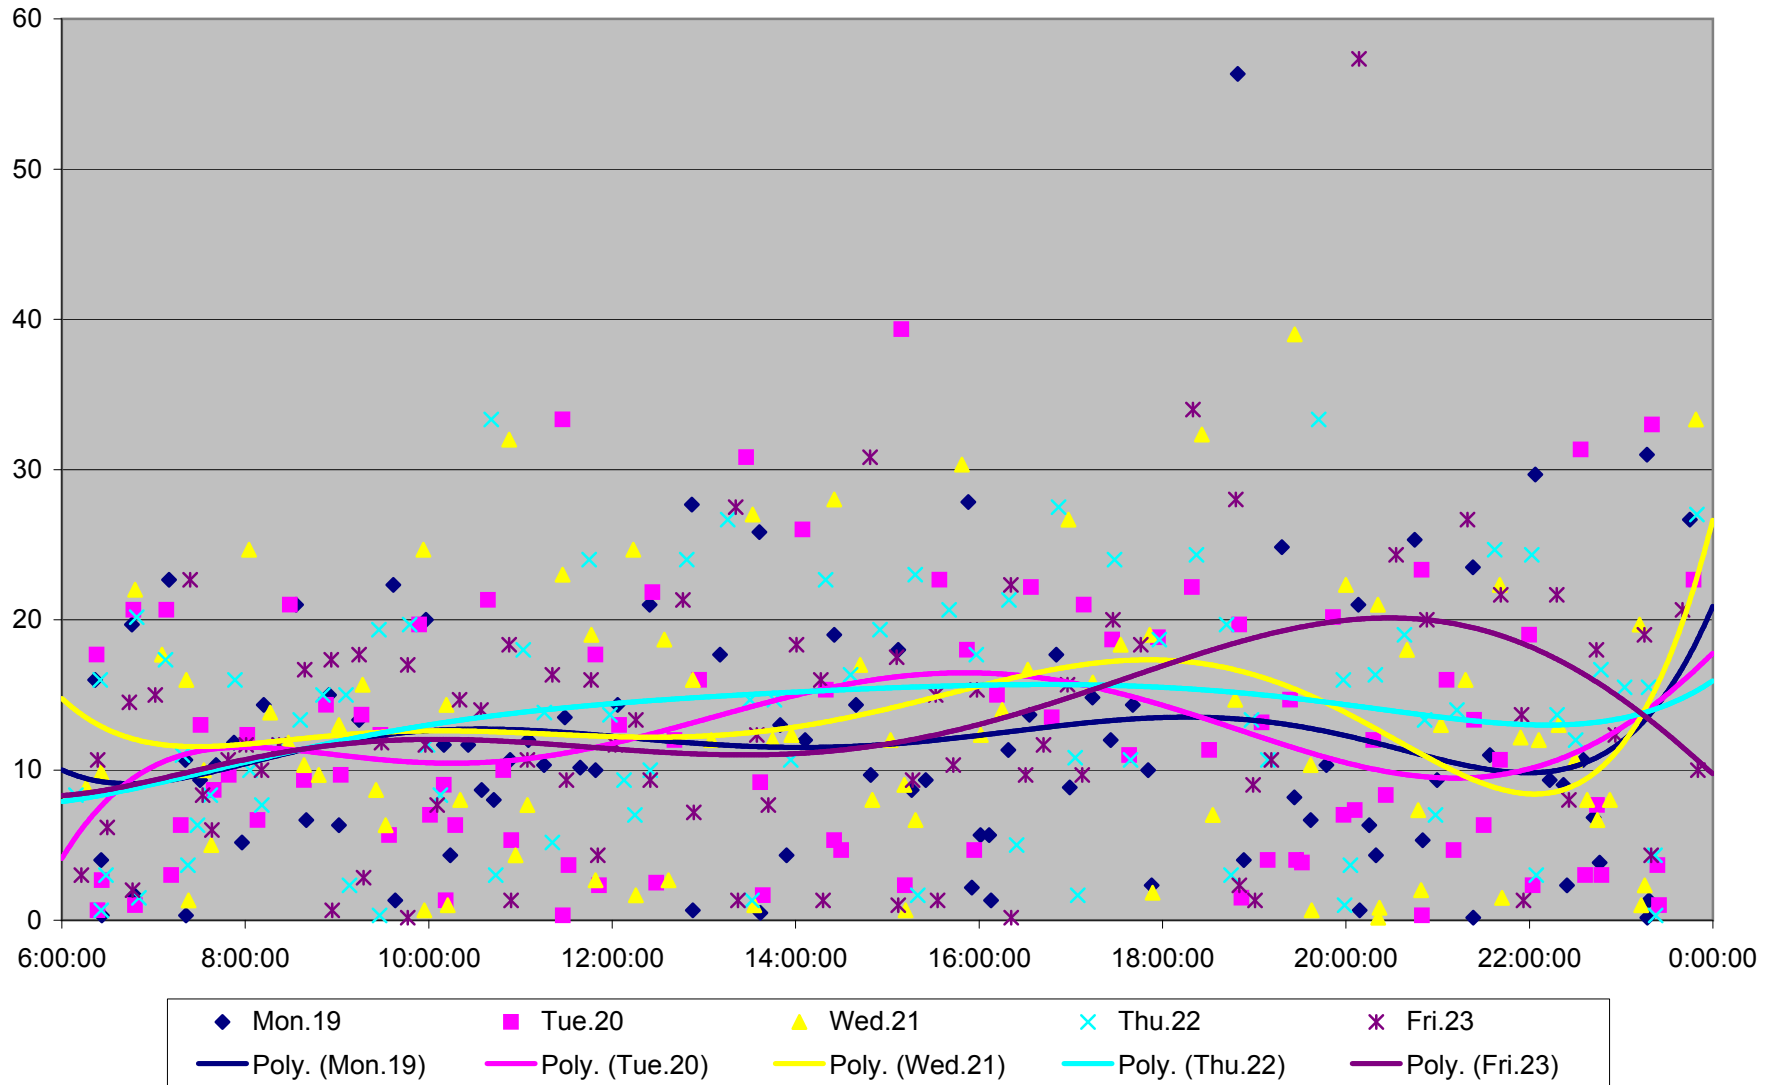

501 Queen Headways at Long Branch Loop Westbound July 2013

501 Queen Headways at Long Branch Loop Westbound July 2013

501 Queen Headways at Long Branch Loop Westbound August 2013

501 Queen Headways at Long Branch Loop Westbound August 2013

501 Queen Headways at Long Branch Loop Westbound August 2013

501 Queen Headways at Long Branch Loop Westbound August 2013

501 Queen Headways at Long Branch Loop Westbound September 2013

501 Queen Headways at Long Branch Loop Westbound September 2013