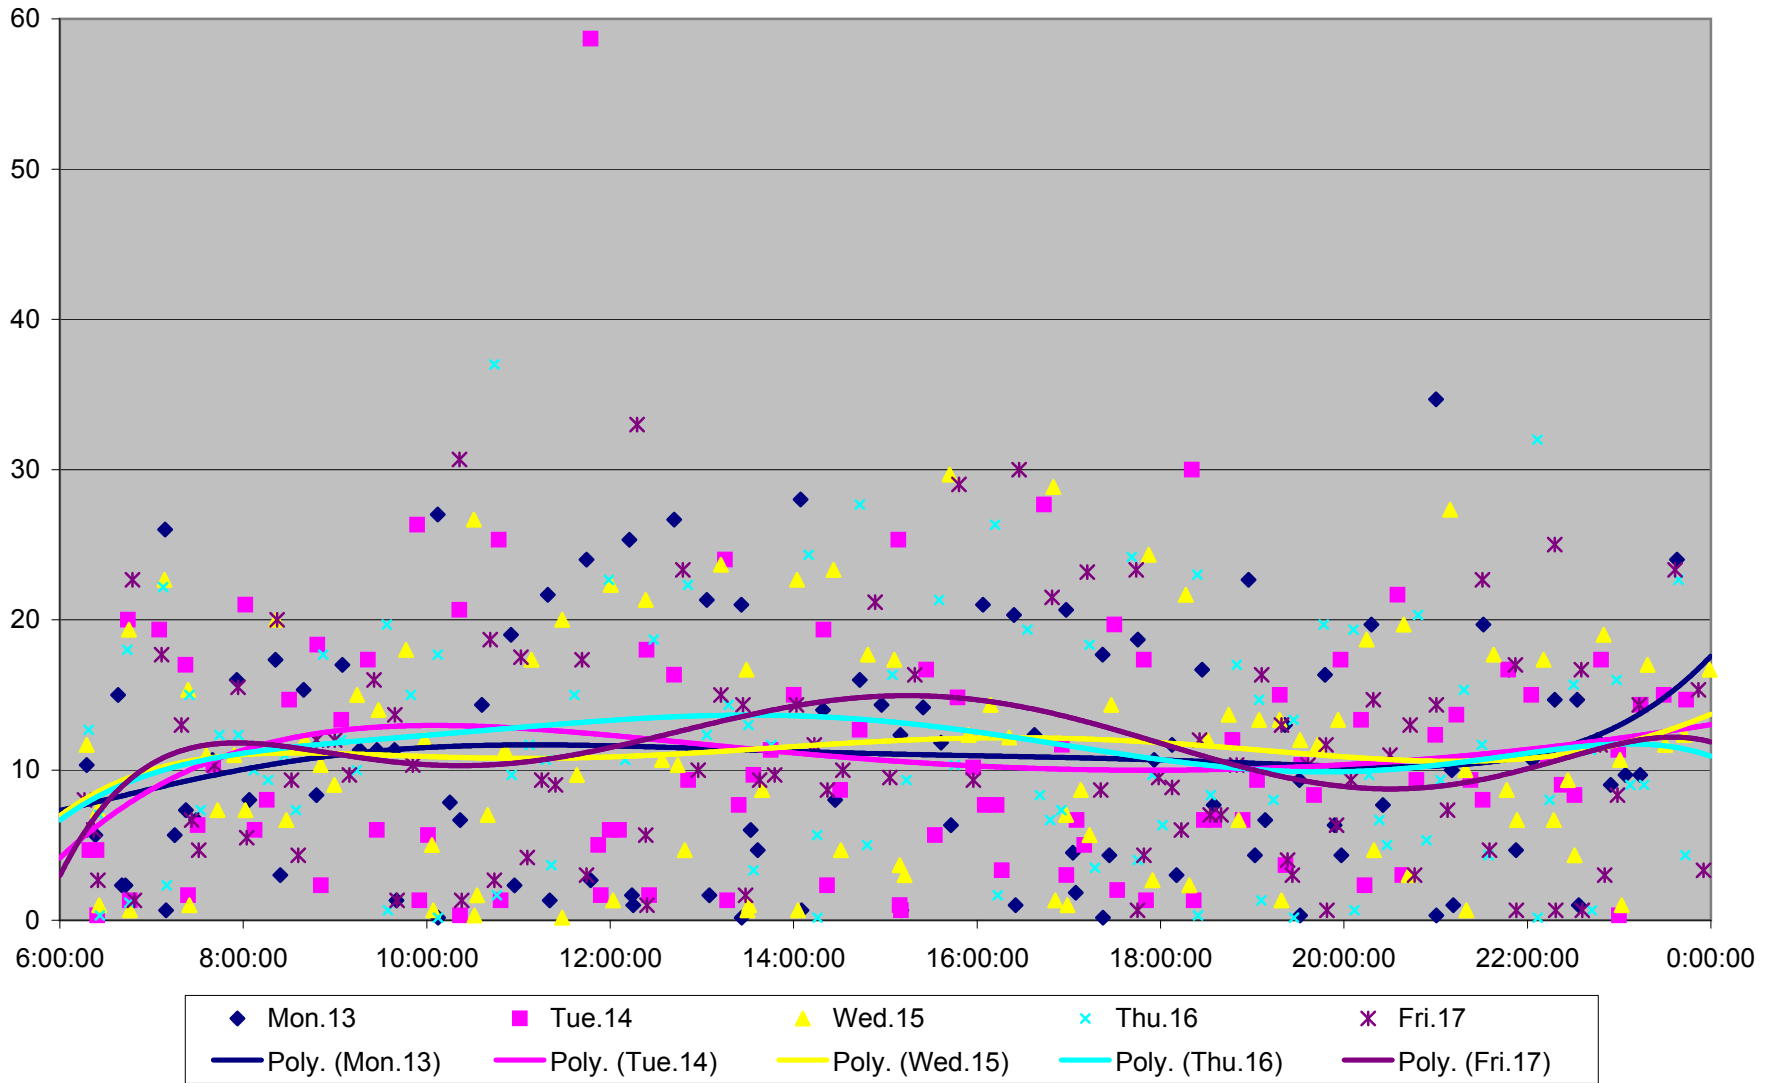

501 Queen Headways at Long Branch Loop Westbound May 2013

501 Queen Headways at Long Branch Loop Westbound May 2013

501 Queen Headways at Long Branch Loop Westbound May 2013

501 Queen Headways at Long Branch Loop Westbound May 2013

501 Queen Headways at Long Branch Loop Westbound May 2013

501 Queen Headways at Long Branch Loop Westbound July 2013

501 Queen Headways at Long Branch Loop Westbound July 2013

501 Queen Headways at Long Branch Loop Westbound July 2013