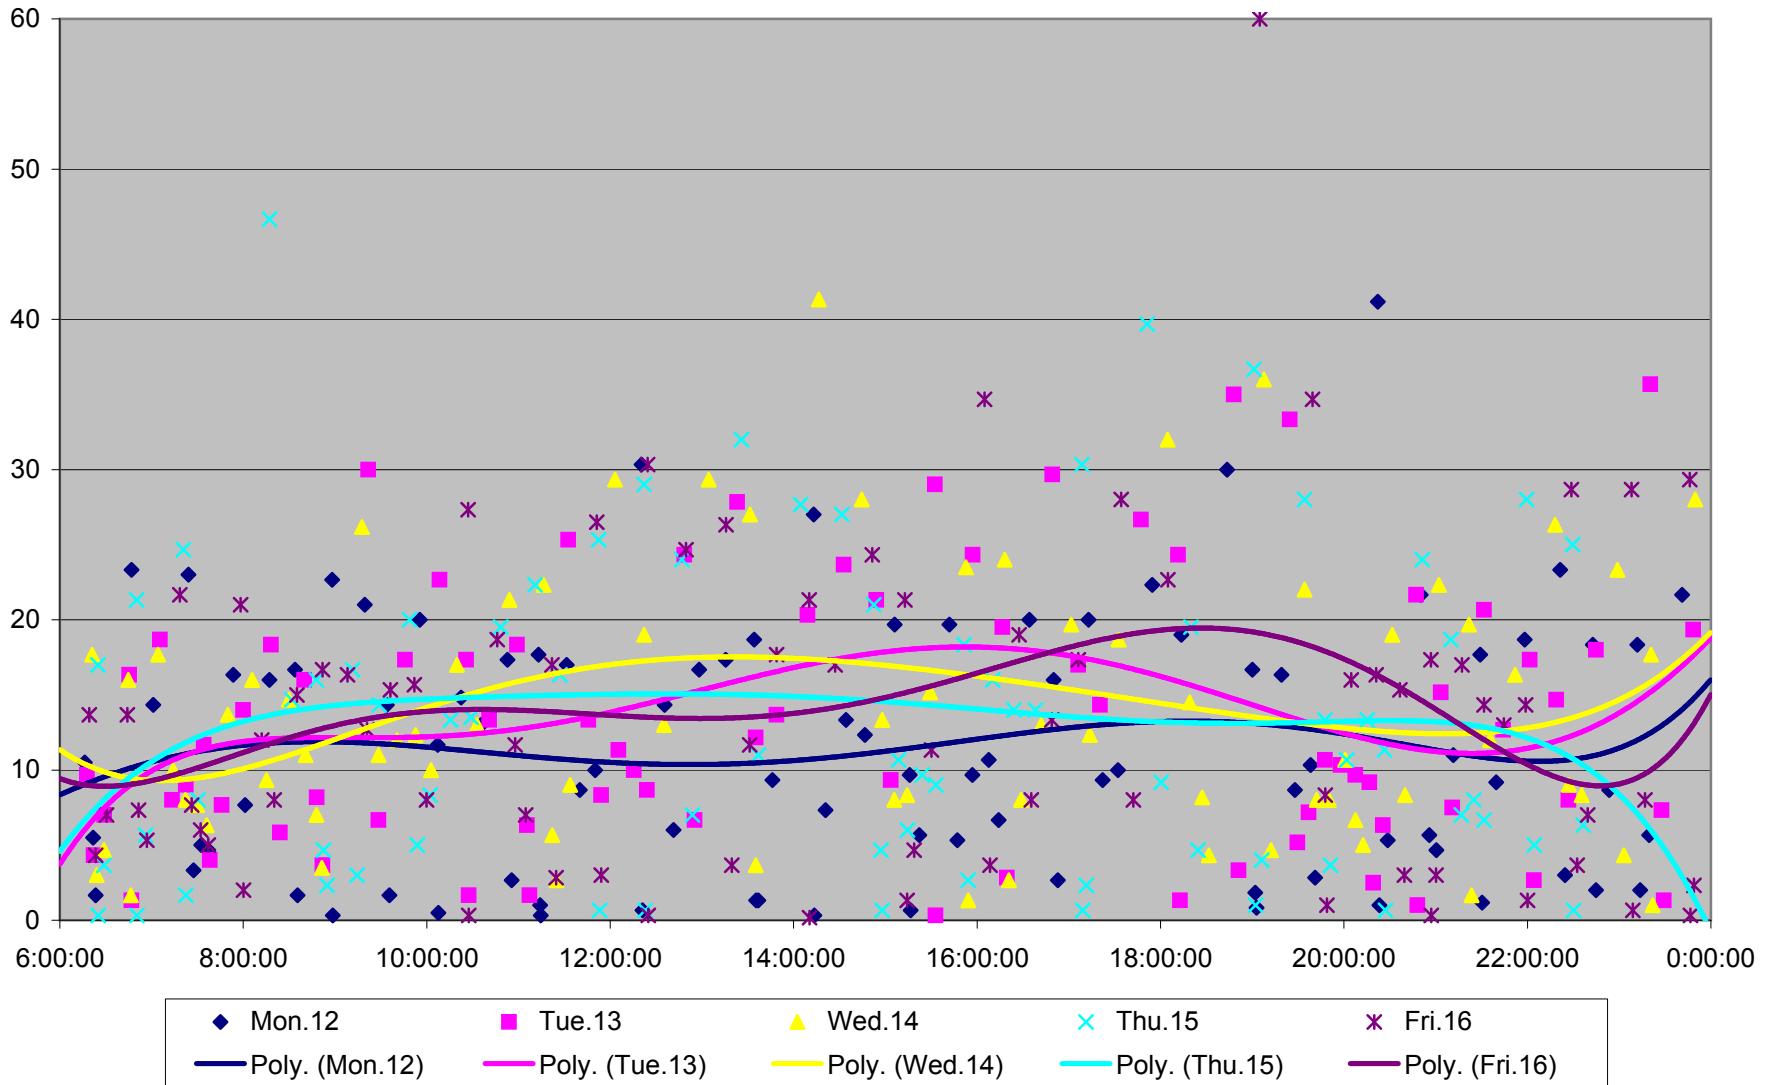

501 Queen Headways at Long Branch Loop Westbound July 2013

501 Queen Headways at Long Branch Loop Westbound July 2013

501 Queen Headways at Long Branch Loop Westbound August 2013

501 Queen Headways at Long Branch Loop Westbound August 2013

501 Queen Headways at Long Branch Loop Westbound August 2013

501 Queen Headways at Long Branch Loop Westbound August 2013

501 Queen Headways at Long Branch Loop Westbound September 2013

501 Queen Headways at Long Branch Loop Westbound September 2013