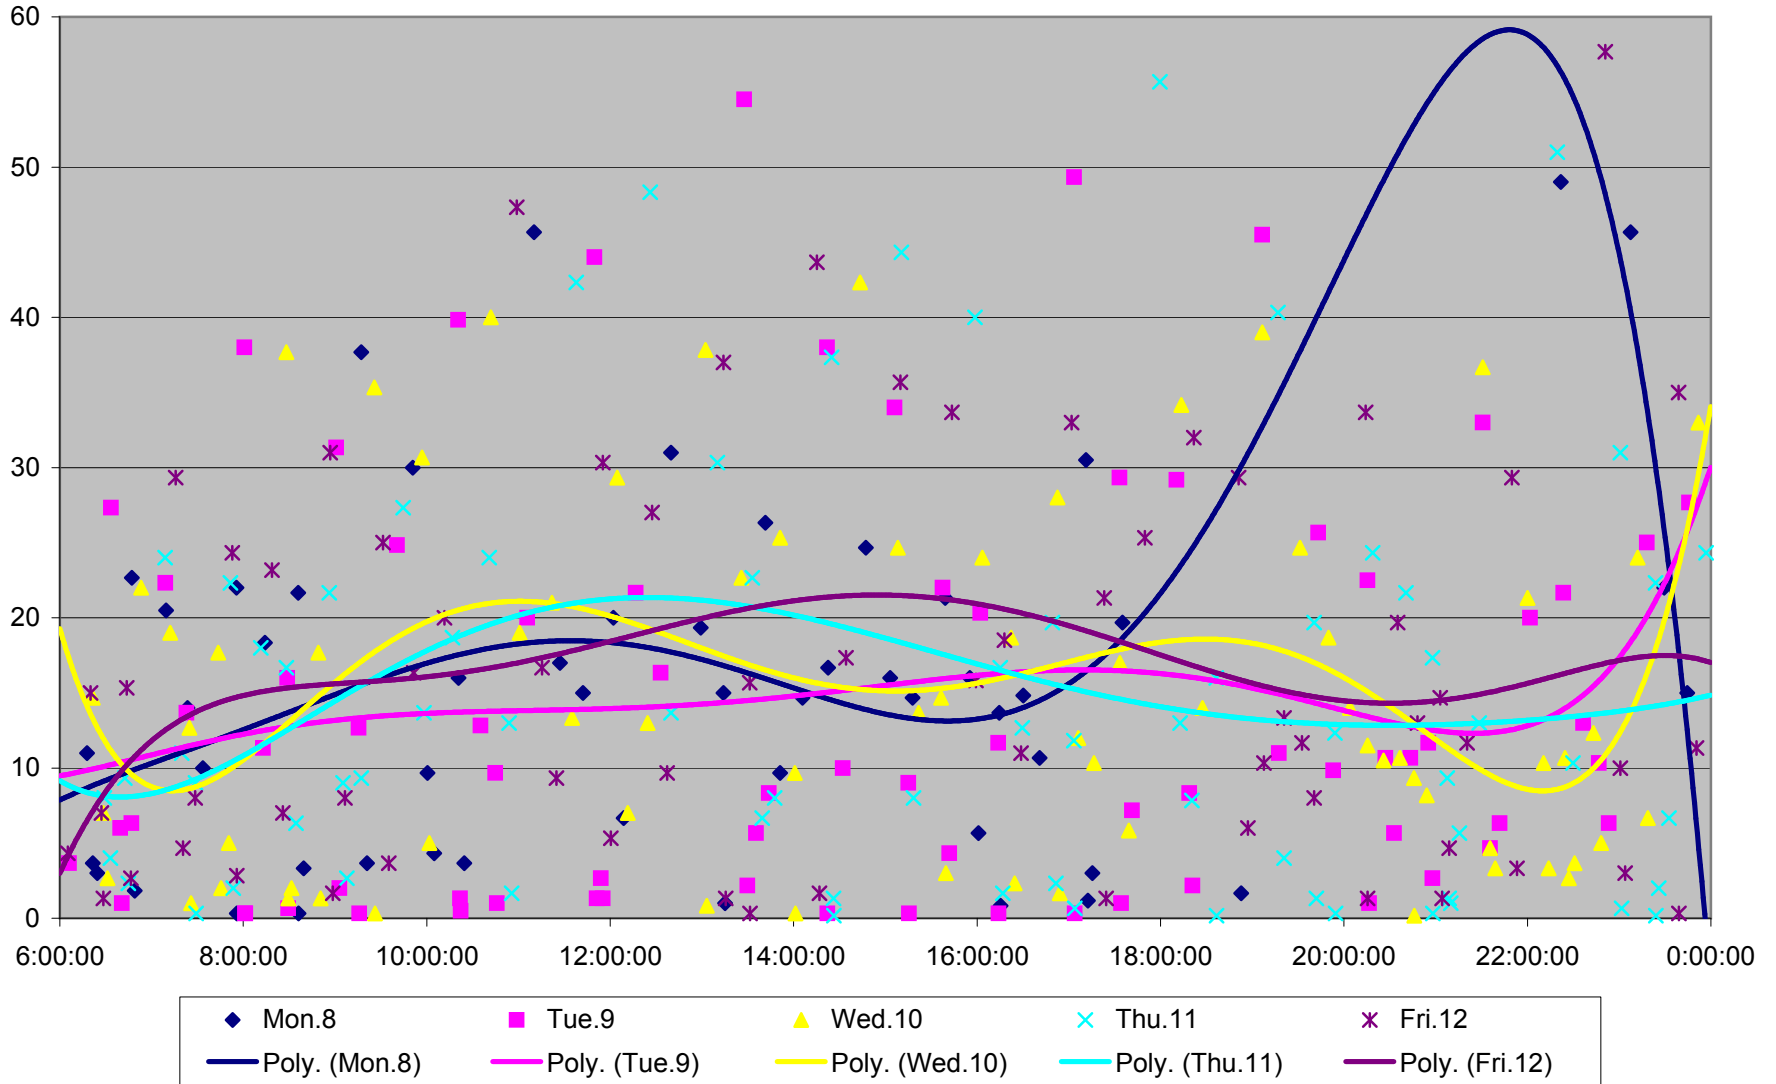

501 Queen Headways at Long Branch Loop Westbound May 2013

501 Queen Headways at Long Branch Loop Westbound May 2013

501 Queen Headways at Long Branch Loop Westbound May 2013

501 Queen Headways at Long Branch Loop Westbound May 2013

501 Queen Headways at Long Branch Loop Westbound May 2013

501 Queen Headways at Long Branch Loop Westbound July 2013

501 Queen Headways at Long Branch Loop Westbound July 2013

501 Queen Headways at Long Branch Loop Westbound July 2013