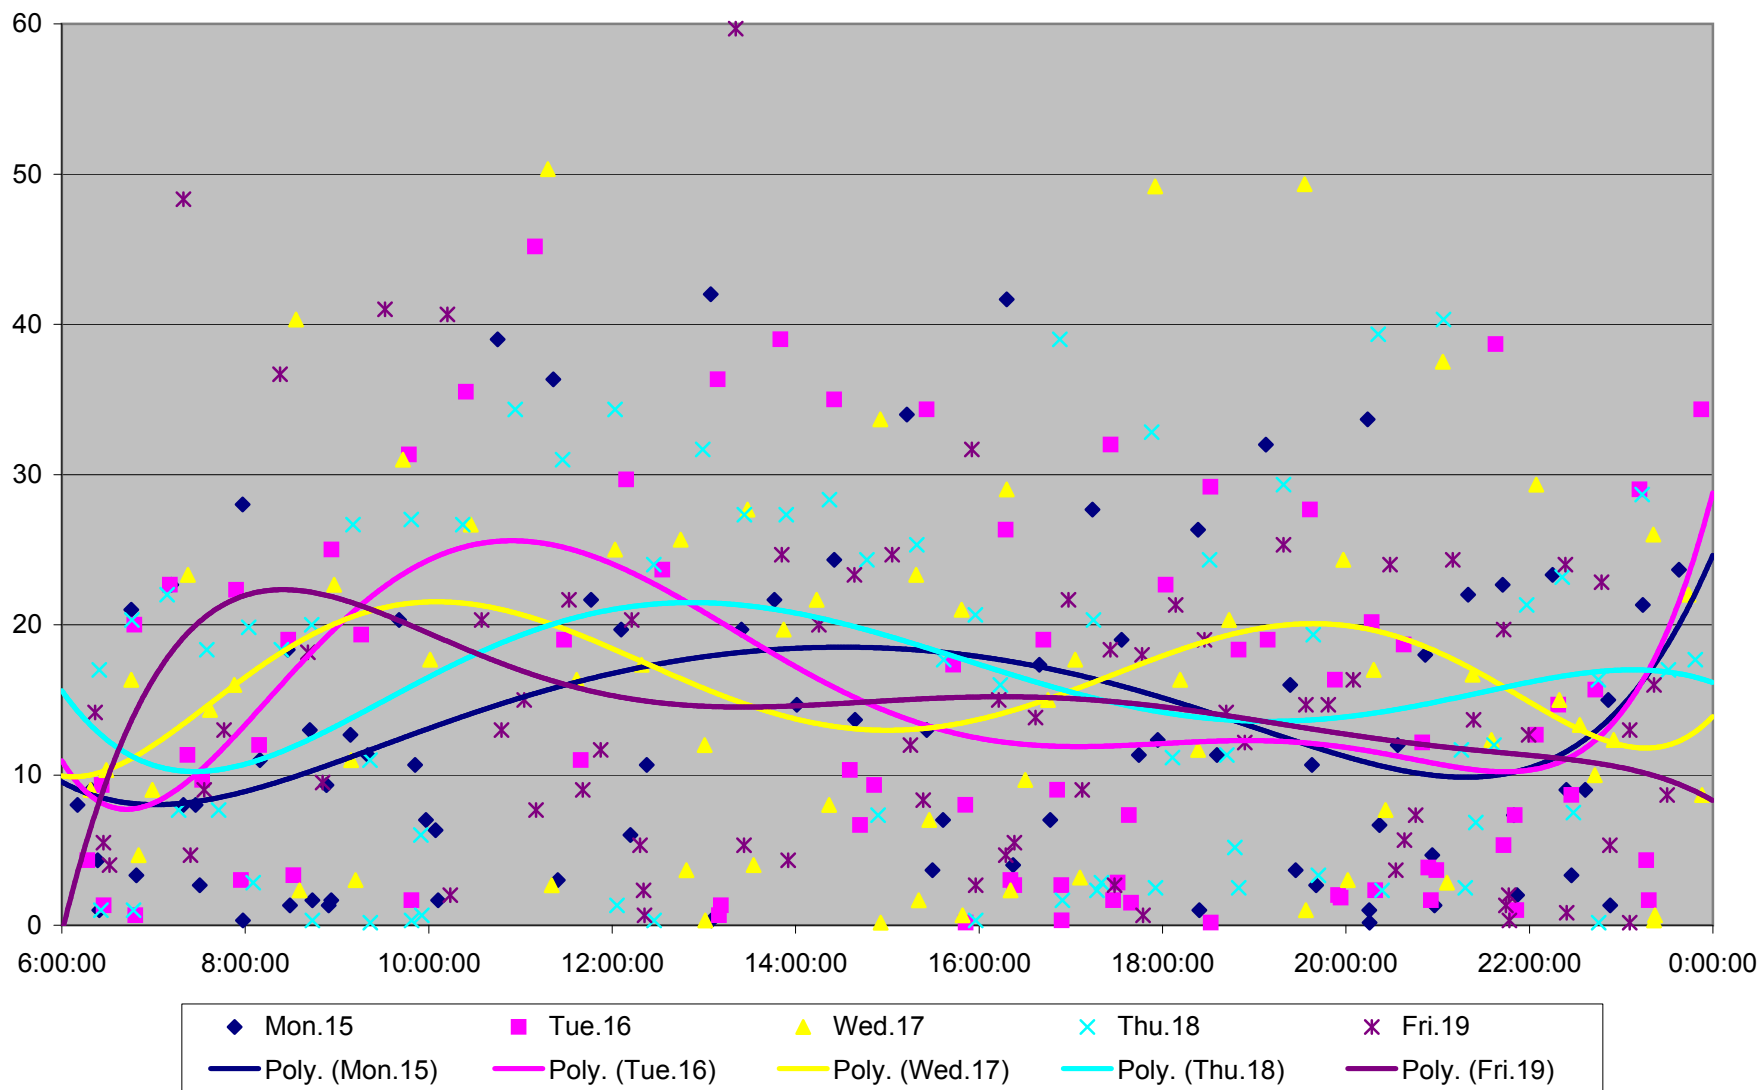

501 Queen Headways at Long Branch Loop Westbound May 2013

501 Queen Headways at Long Branch Loop Westbound July 2013

501 Queen Headways at Long Branch Loop Westbound July 2013

501 Queen Headways at Long Branch Loop Westbound July 2013

501 Queen Headways at Long Branch Loop Westbound July 2013

501 Queen Headways at Long Branch Loop Westbound July 2013

501 Queen Headways at Long Branch Loop Westbound August 2013

501 Queen Headways at Long Branch Loop Westbound August 2013