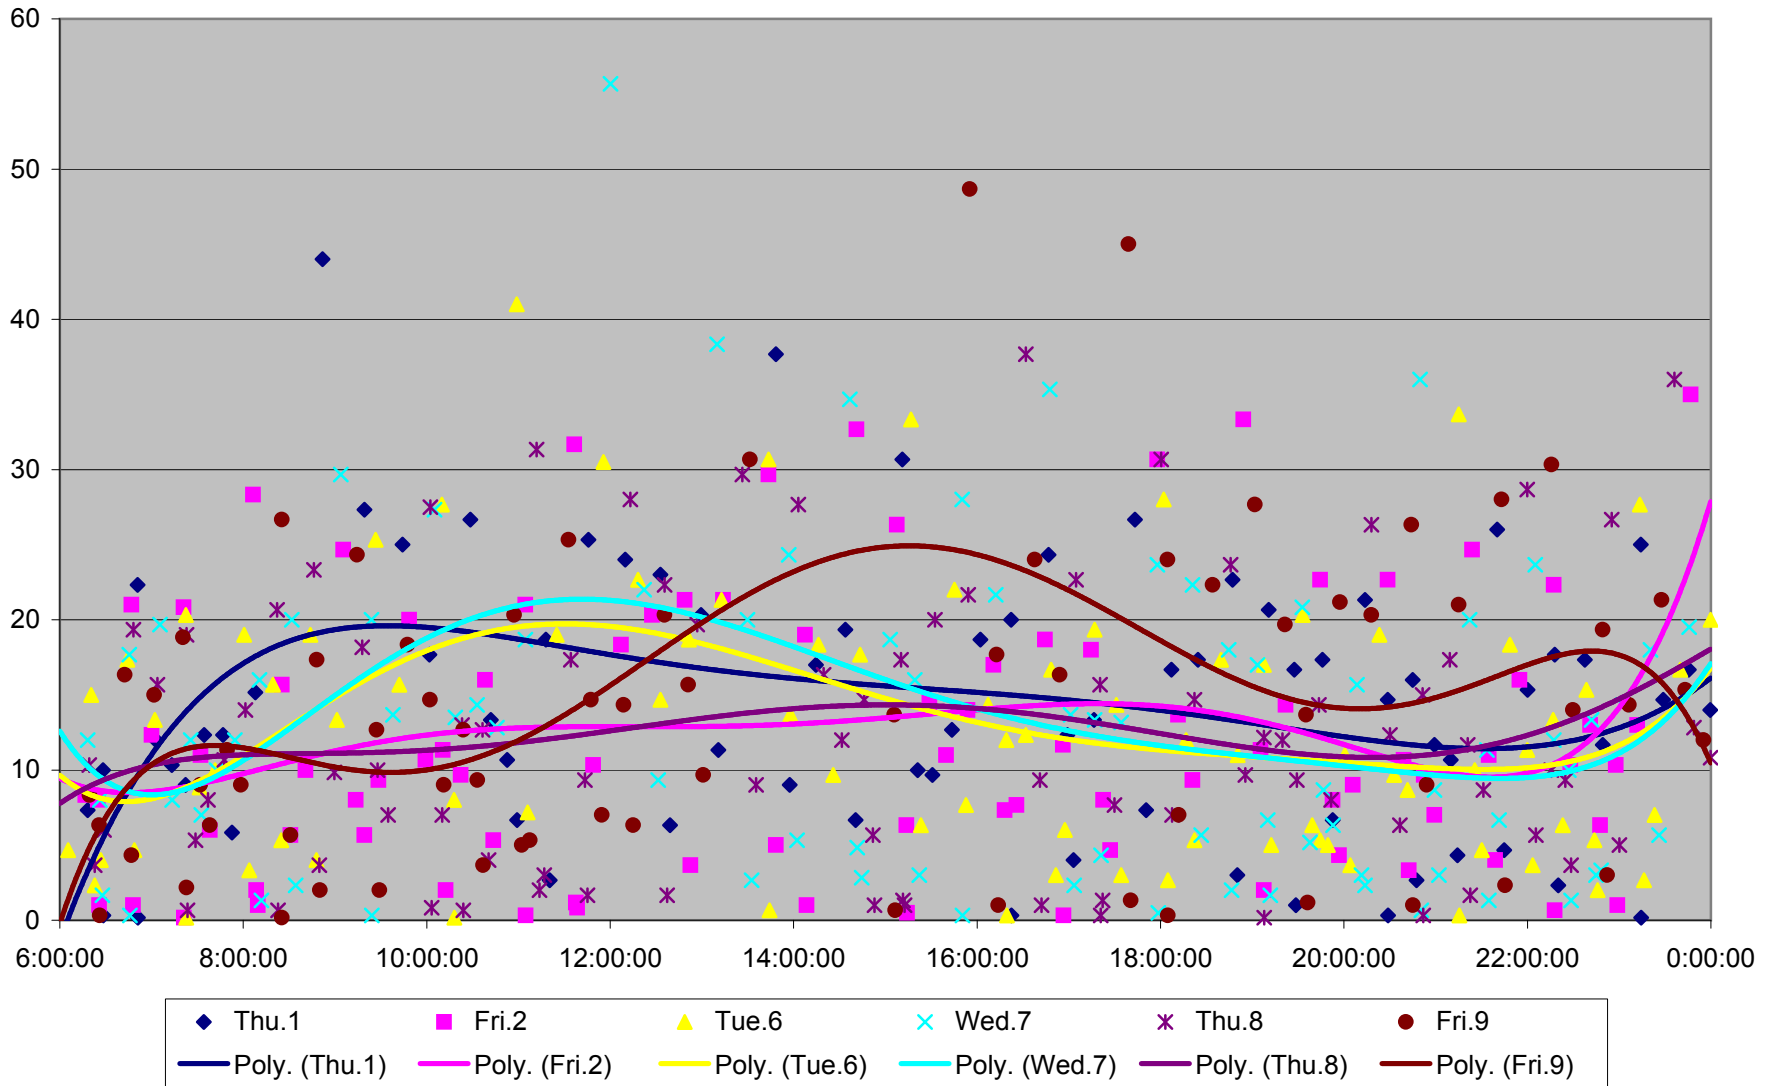

501 Queen Headways at Long Branch Loop Westbound May 2013

501 Queen Headways at Long Branch Loop Westbound July 2013

501 Queen Headways at Long Branch Loop Westbound July 2013

501 Queen Headways at Long Branch Loop Westbound July 2013

501 Queen Headways at Long Branch Loop Westbound July 2013

501 Queen Headways at Long Branch Loop Westbound July 2013

501 Queen Headways at Long Branch Loop Westbound August 2013

501 Queen Headways at Long Branch Loop Westbound August 2013

501 Queen Headways at Long Branch Loop Westbound August 2013

501 Queen Headways at Long Branch Loop Westbound August 2013

501 Queen Headways at Long Branch Loop Westbound September 2013

501 Queen Headways at Long Branch Loop Westbound September 2013