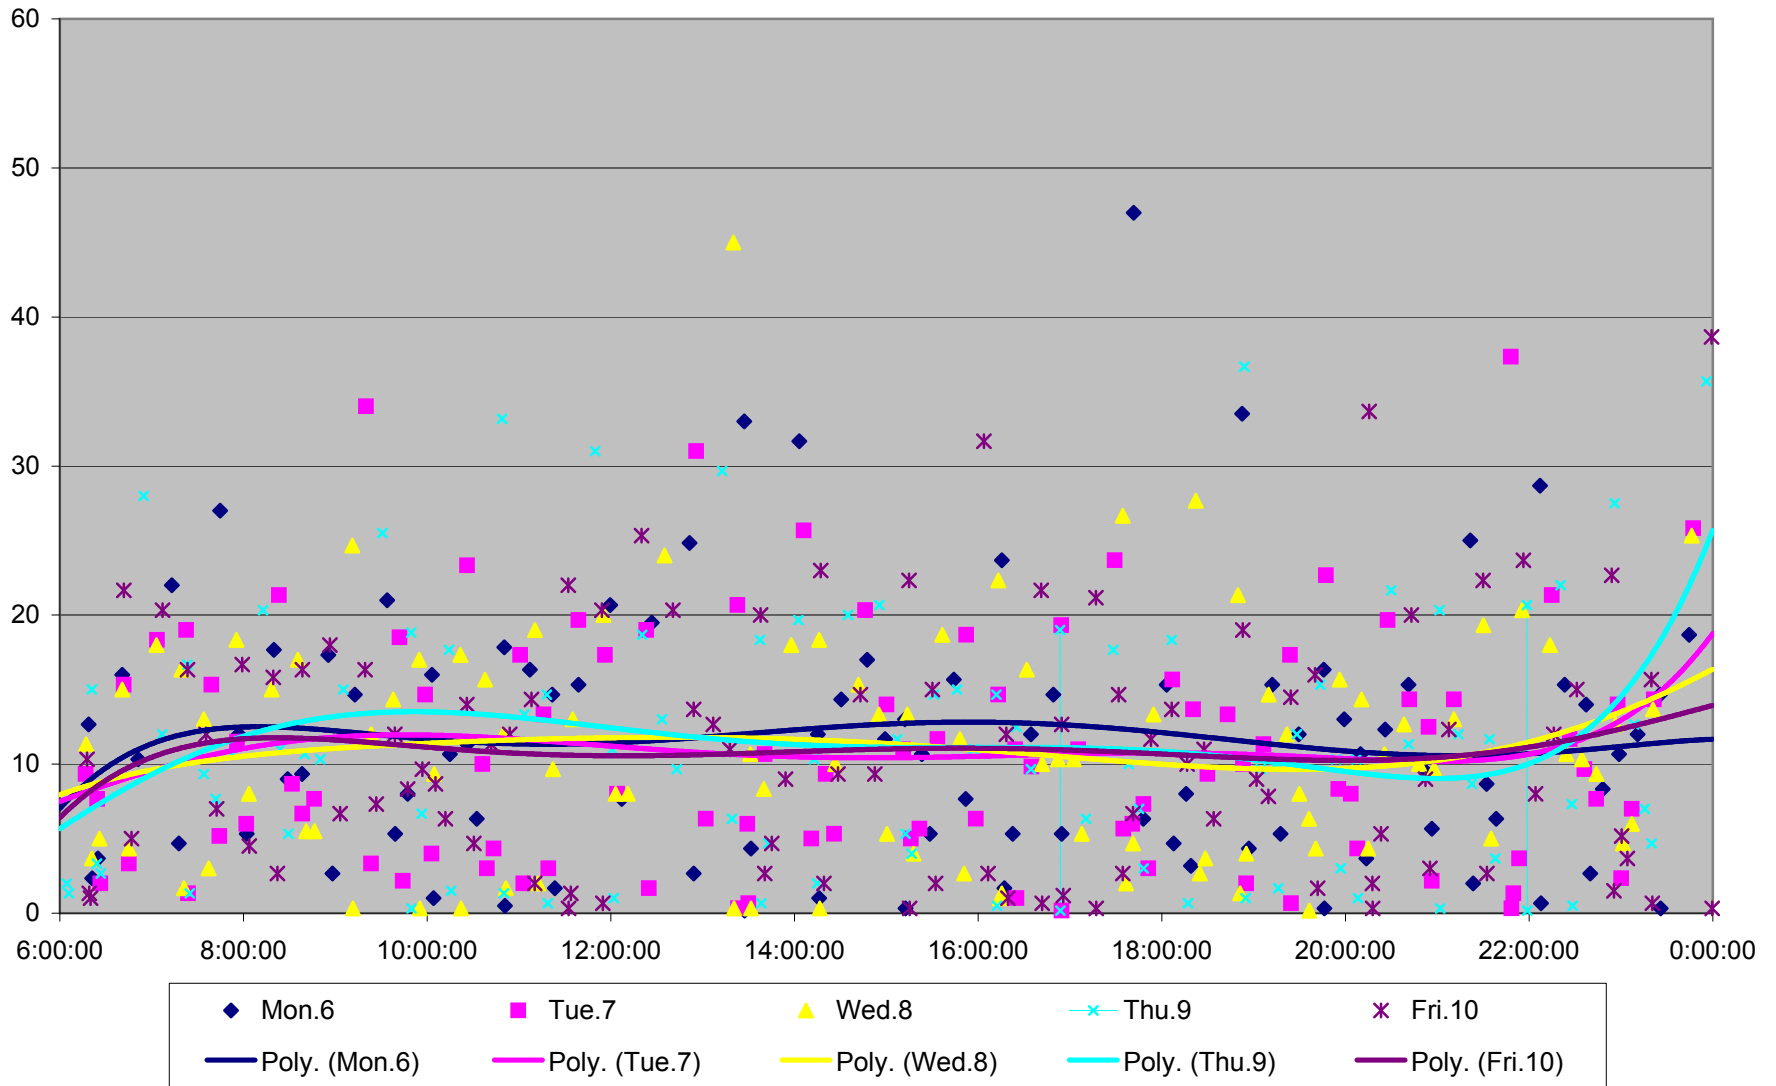

501 Queen Headways at Long Branch Loop Westbound May 2013

501 Queen Headways at Long Branch Loop Westbound May 2013

501 Queen Headways at Long Branch Loop Westbound May 2013

501 Queen Headways at Long Branch Loop Westbound May 2013

501 Queen Headways at Long Branch Loop Westbound May 2013

501 Queen Headways at Long Branch Loop Westbound July 2013

501 Queen Headways at Long Branch Loop Westbound July 2013

501 Queen Headways at Long Branch Loop Westbound July 2013

501 Queen Headways at Long Branch Loop Westbound July 2013

501 Queen Headways at Long Branch Loop Westbound July 2013

501 Queen Headways at Long Branch Loop Westbound August 2013

501 Queen Headways at Long Branch Loop Westbound August 2013