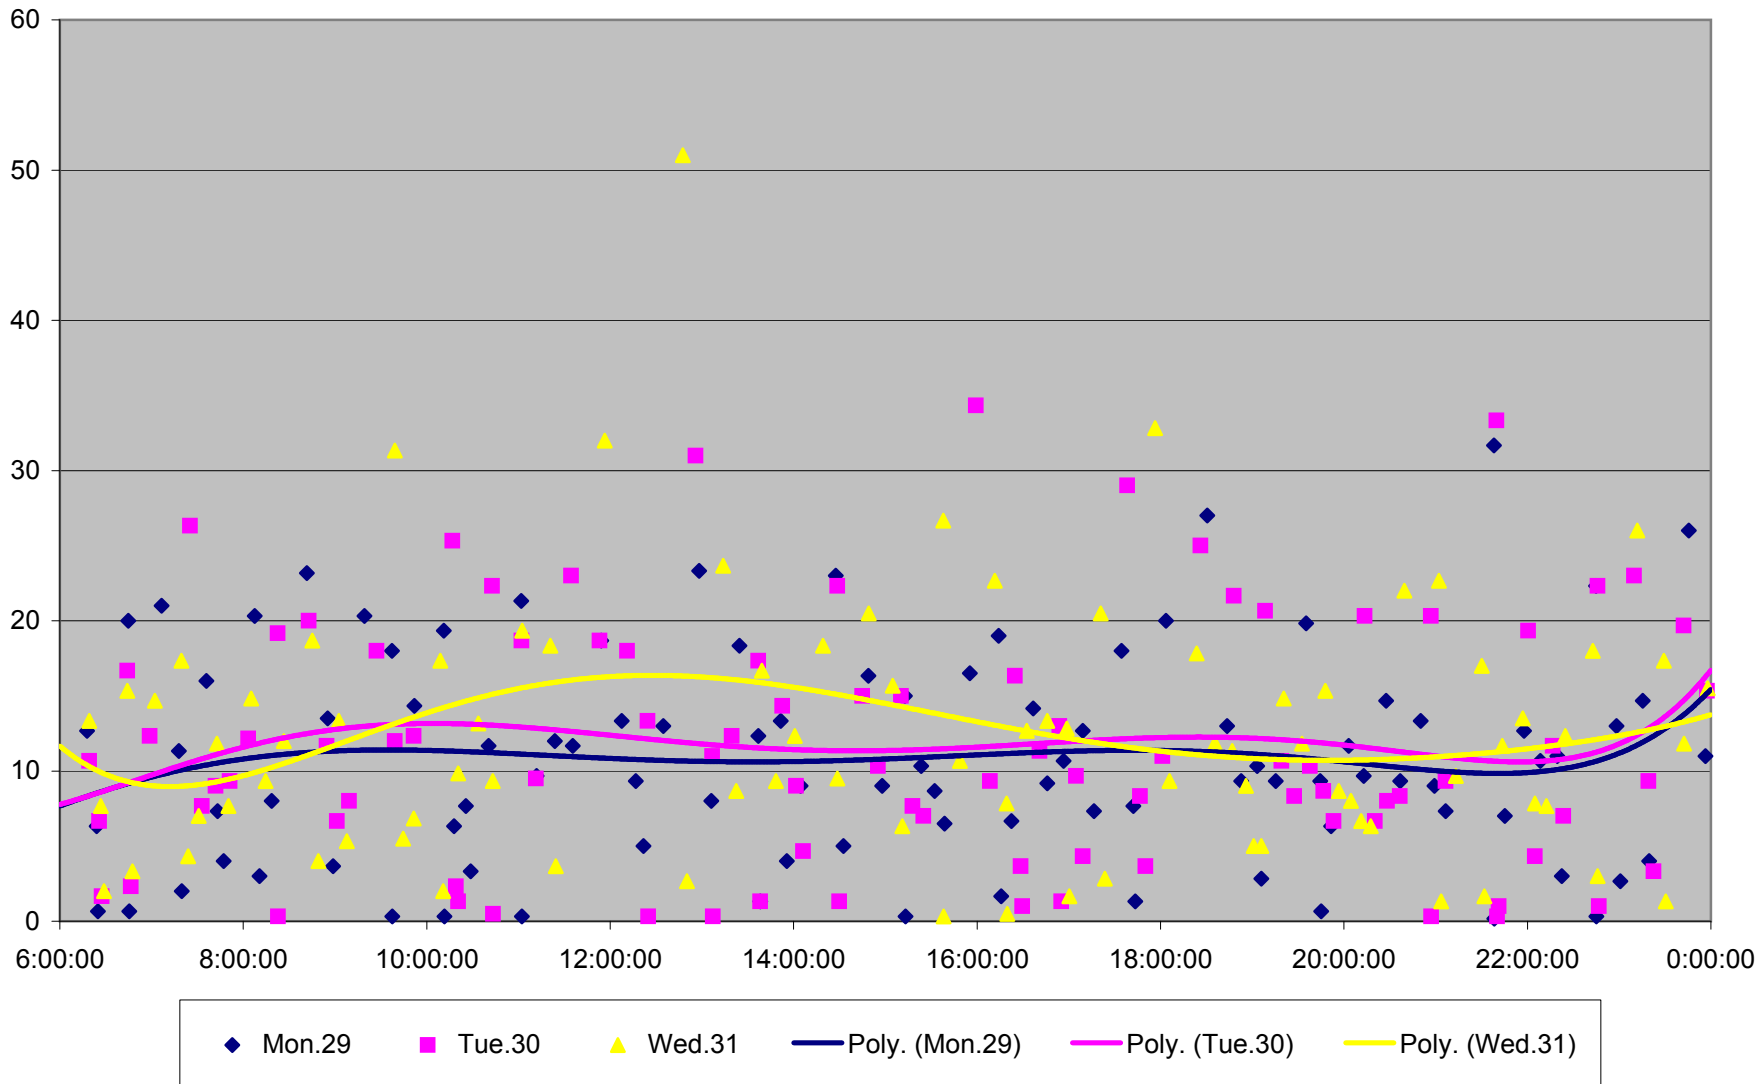

501 Queen Headways at Long Branch Loop Westbound May 2013

501 Queen Headways at Long Branch Loop Westbound July 2013

501 Queen Headways at Long Branch Loop Westbound July 2013

501 Queen Headways at Long Branch Loop Westbound July 2013

501 Queen Headways at Long Branch Loop Westbound July 2013

501 Queen Headways at Long Branch Loop Westbound July 2013

501 Queen Headways at Long Branch Loop Westbound August 2013

501 Queen Headways at Long Branch Loop Westbound August 2013