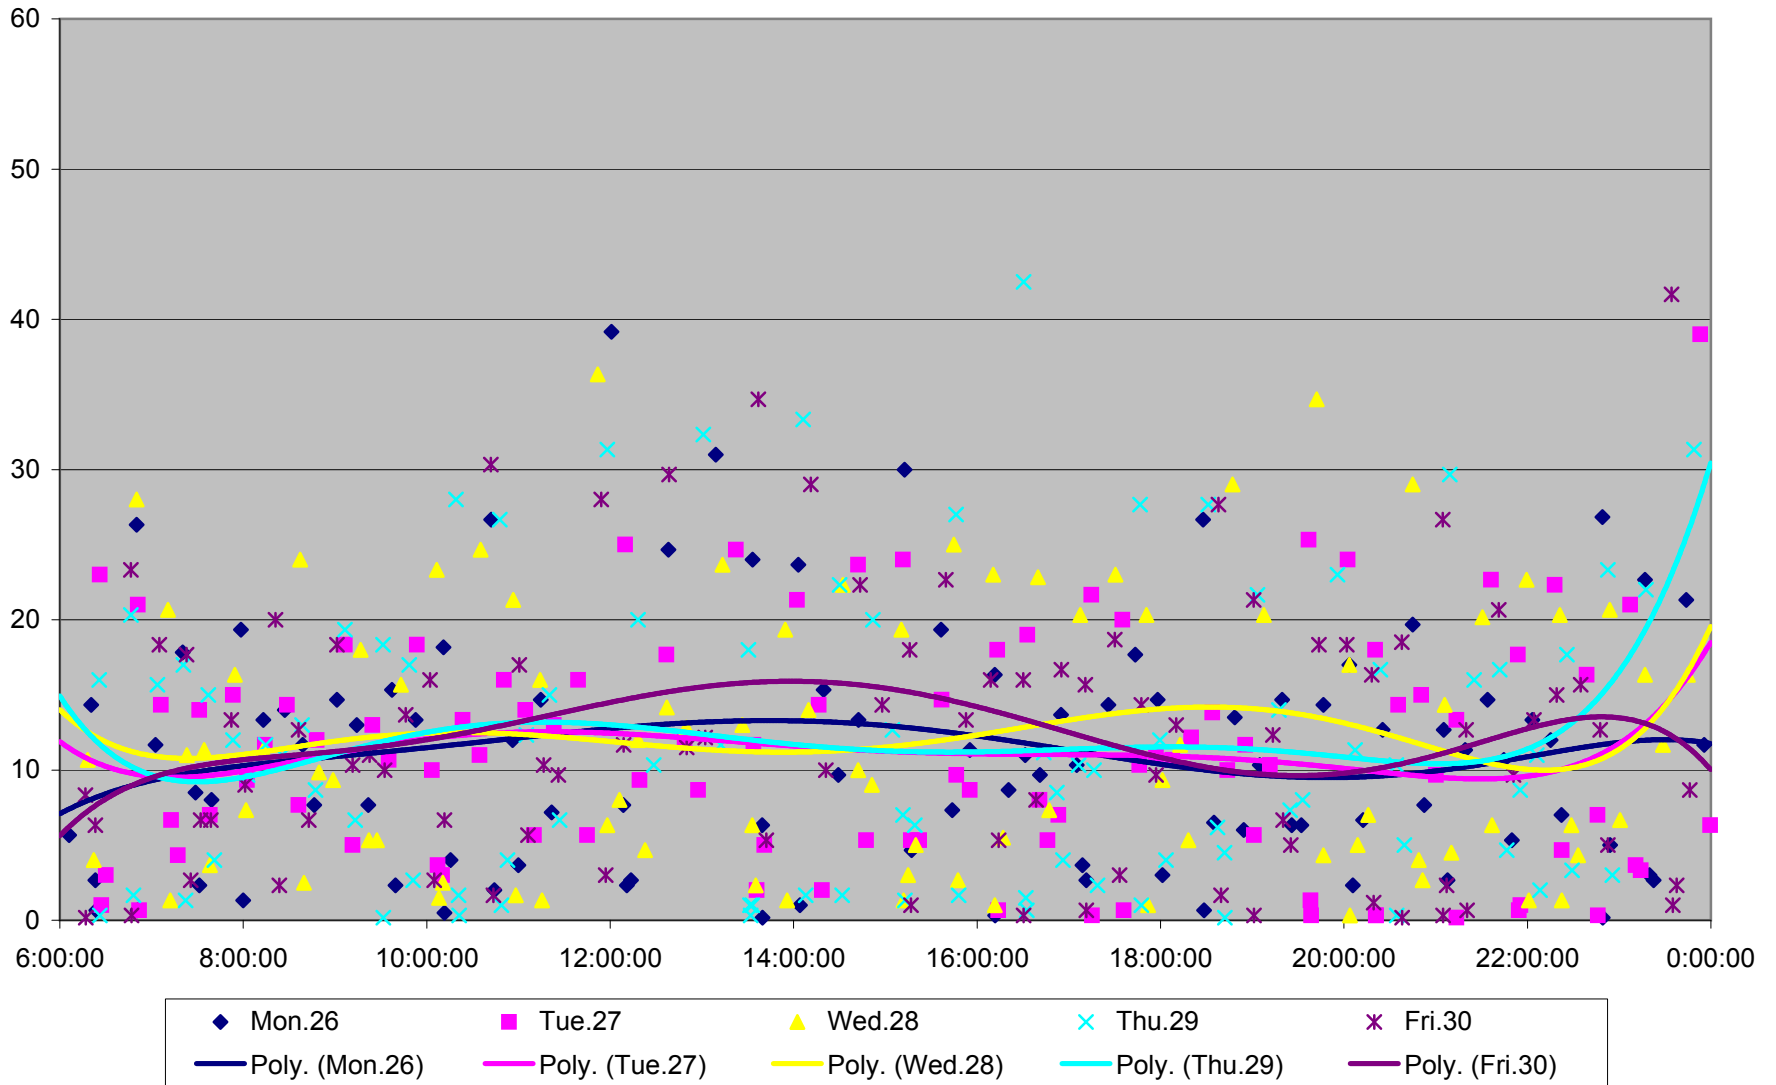

501 Queen Headways at Long Branch Loop Westbound July 2013

501 Queen Headways at Long Branch Loop Westbound July 2013

501 Queen Headways at Long Branch Loop Westbound August 2013

501 Queen Headways at Long Branch Loop Westbound August 2013

501 Queen Headways at Long Branch Loop Westbound August 2013

501 Queen Headways at Long Branch Loop Westbound August 2013

501 Queen Headways at Long Branch Loop Westbound September 2013

501 Queen Headways at Long Branch Loop Westbound September 2013