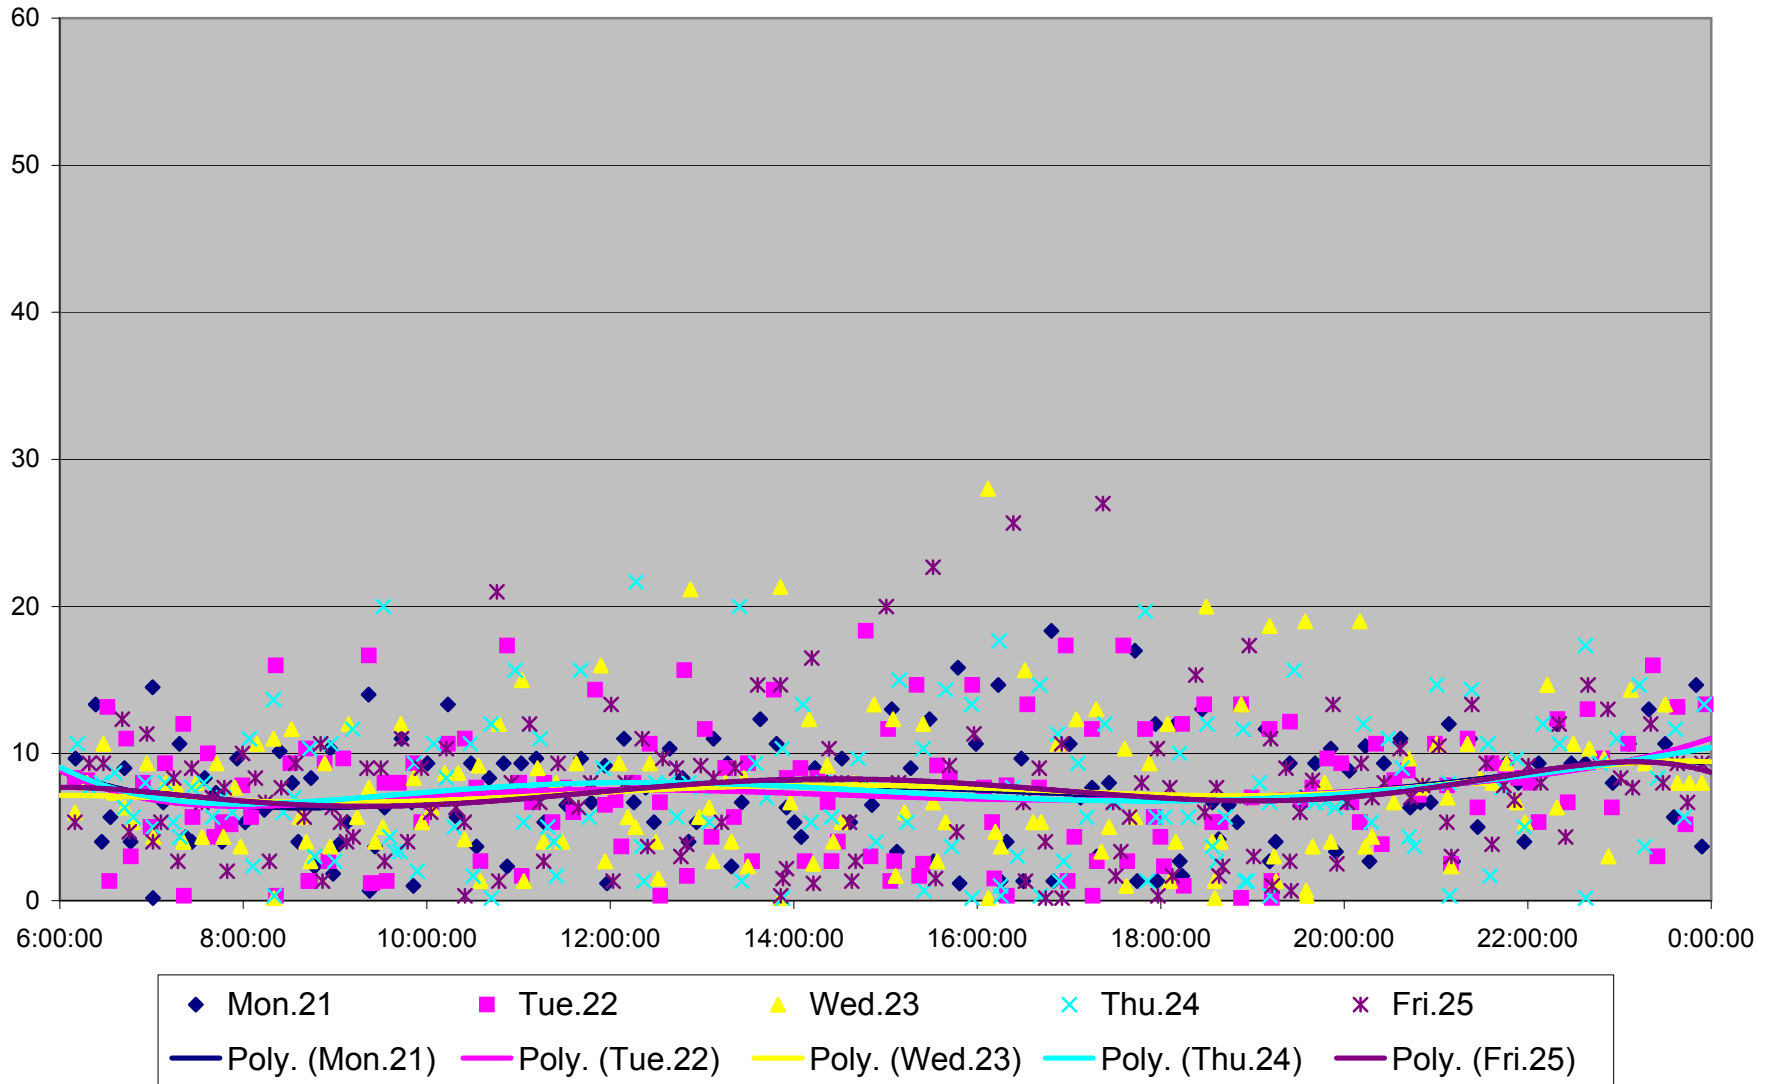

501 Queen Headways at Long Branch Loop Westbound September 2013

501 Queen Headways at Long Branch Loop Westbound September 2013

501 Queen Headways at Long Branch Loop Westbound October 2013

501 Queen Headways at Long Branch Loop Westbound October 2013

501 Queen Headways at Long Branch Loop Westbound October 2013

501 Queen Headways at Long Branch Loop Westbound October 2013