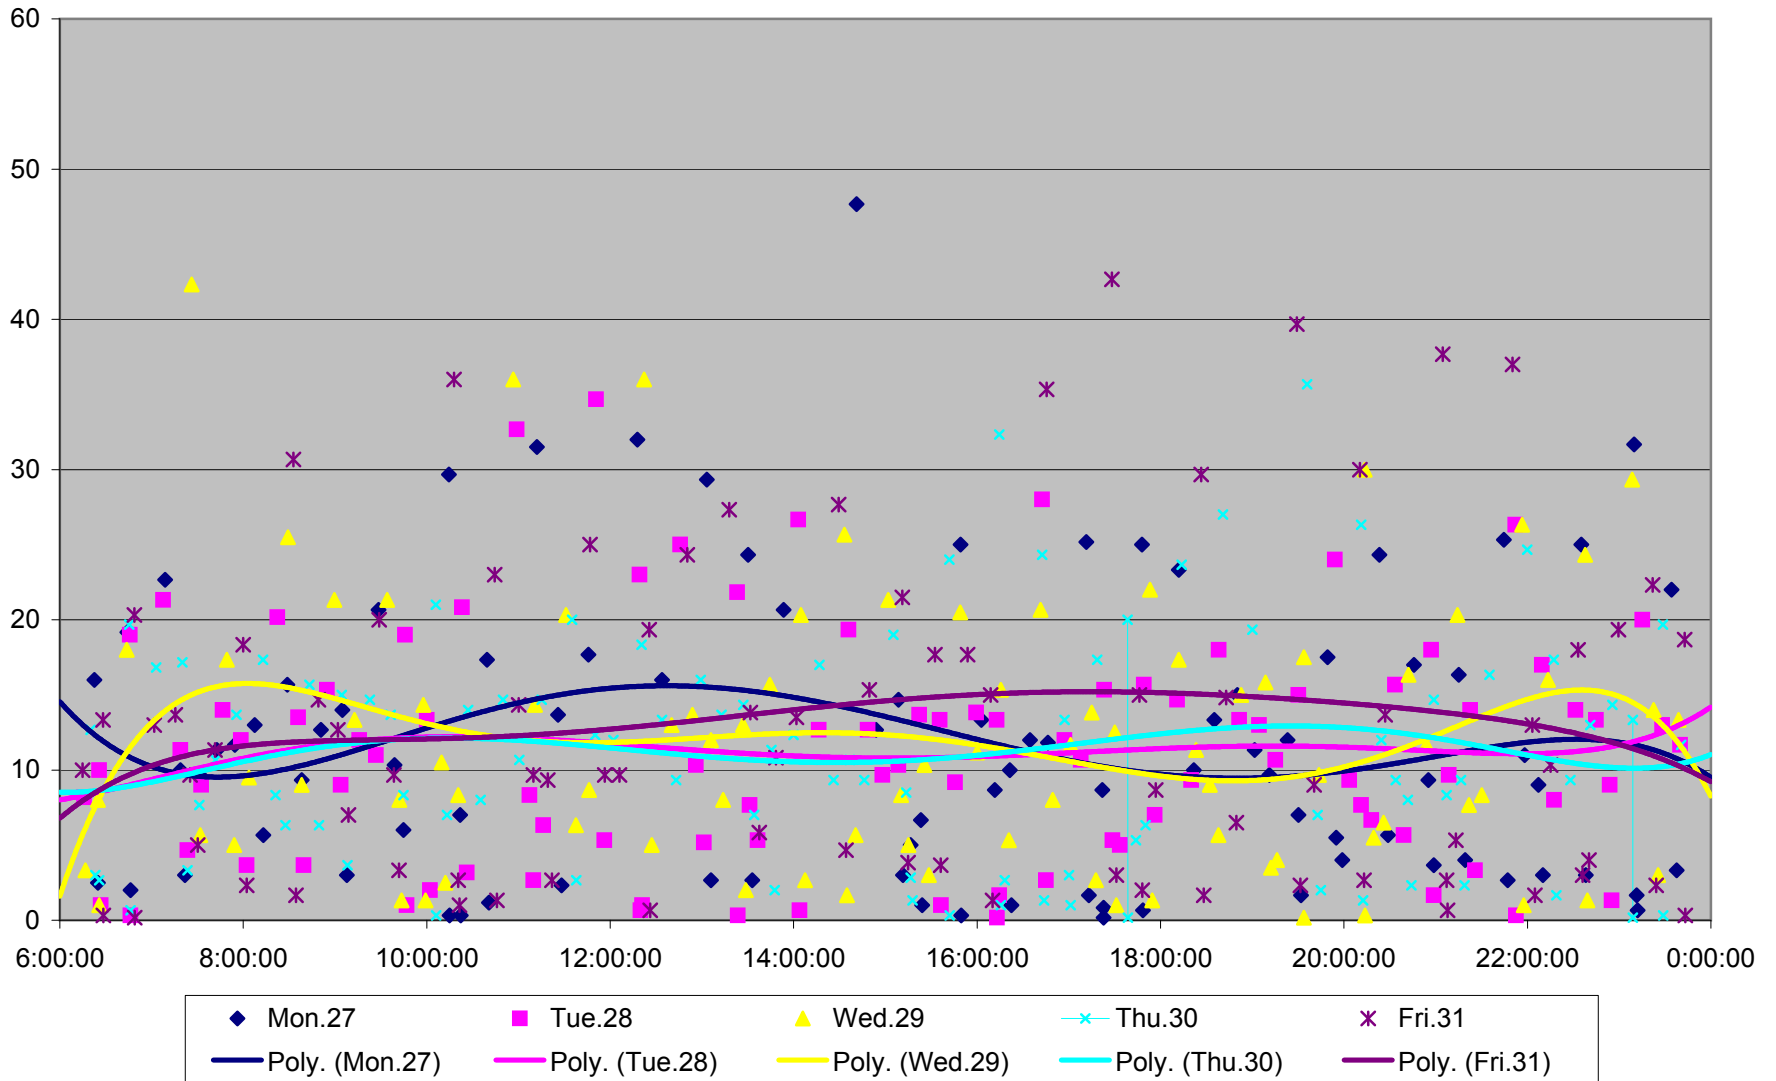

501 Queen Headways at Long Branch Loop Westbound May 2013

501 Queen Headways at Long Branch Loop Westbound May 2013

501 Queen Headways at Long Branch Loop Westbound May 2013

501 Queen Headways at Long Branch Loop Westbound May 2013

501 Queen Headways at Long Branch Loop Westbound May 2013

501 Queen Headways at Long Branch Loop Westbound July 2013

501 Queen Headways at Long Branch Loop Westbound July 2013

501 Queen Headways at Long Branch Loop Westbound July 2013