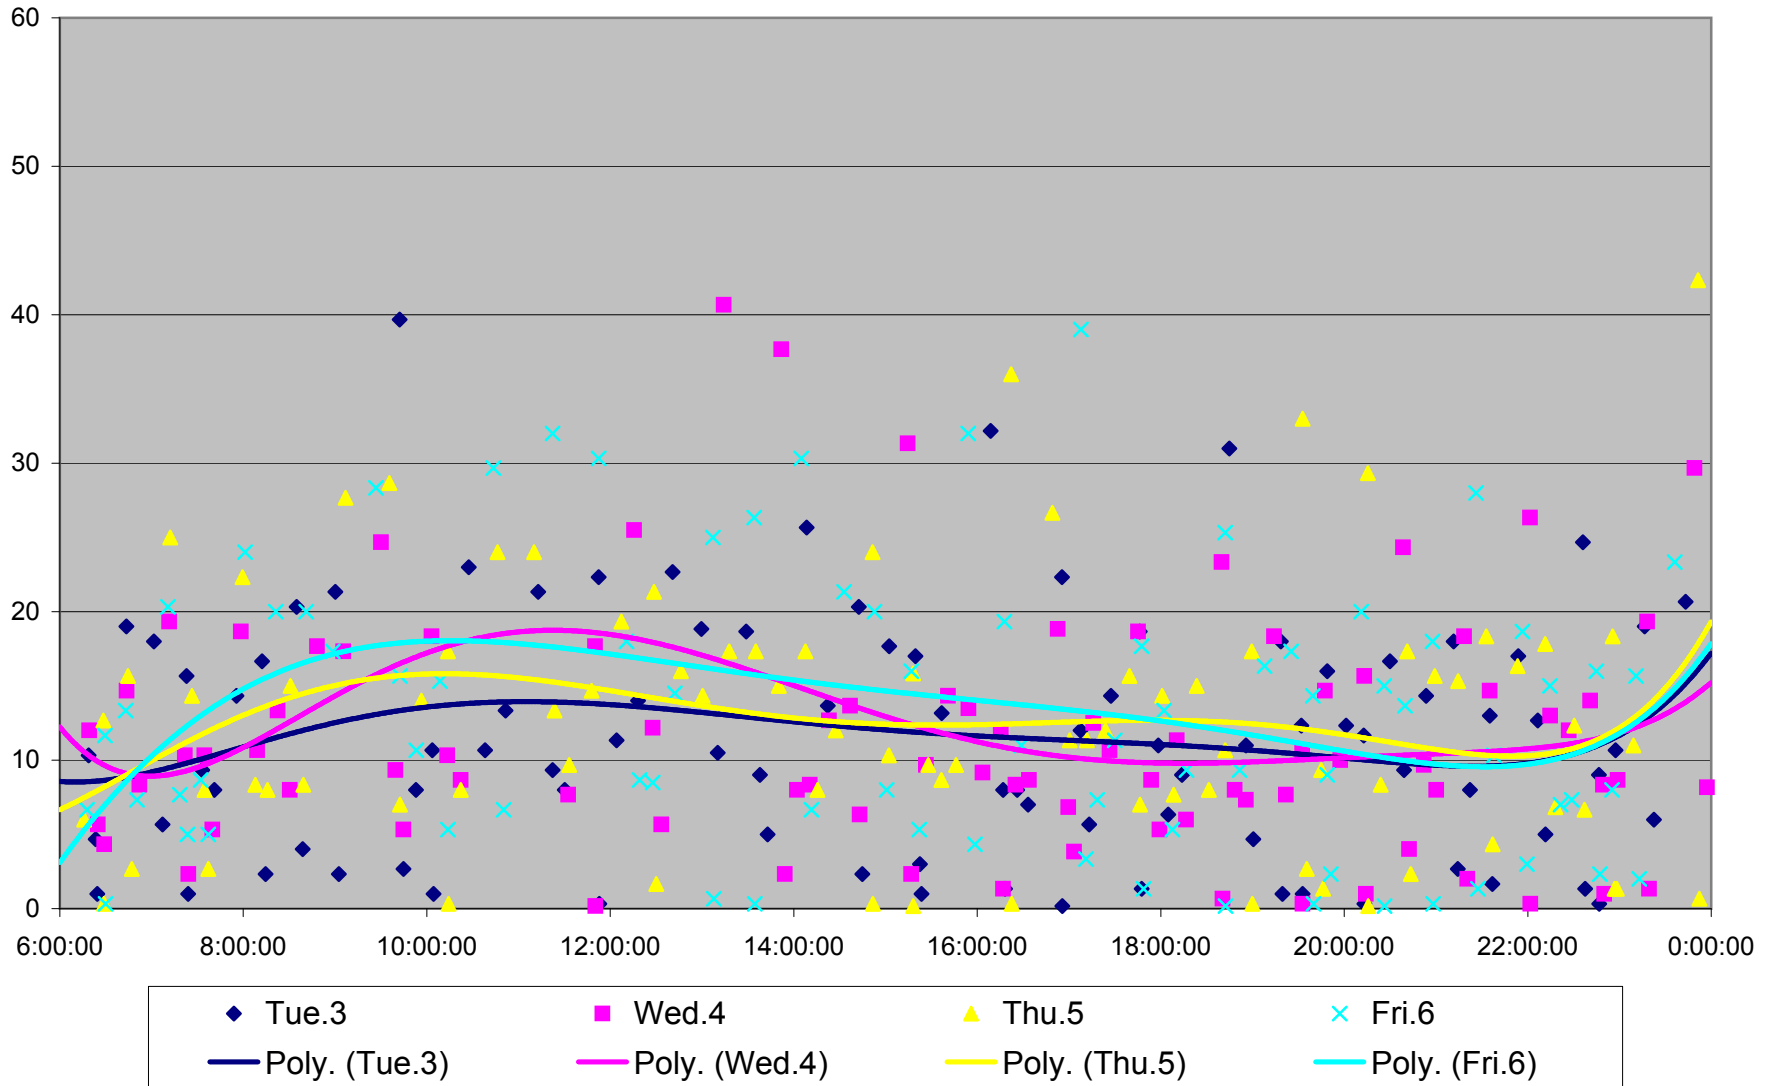

501 Queen Headways at Long Branch Loop Westbound July 2013

501 Queen Headways at Long Branch Loop Westbound July 2013

501 Queen Headways at Long Branch Loop Westbound August 2013

501 Queen Headways at Long Branch Loop Westbound August 2013

501 Queen Headways at Long Branch Loop Westbound August 2013

501 Queen Headways at Long Branch Loop Westbound August 2013

501 Queen Headways at Long Branch Loop Westbound September 2013

501 Queen Headways at Long Branch Loop Westbound September 2013