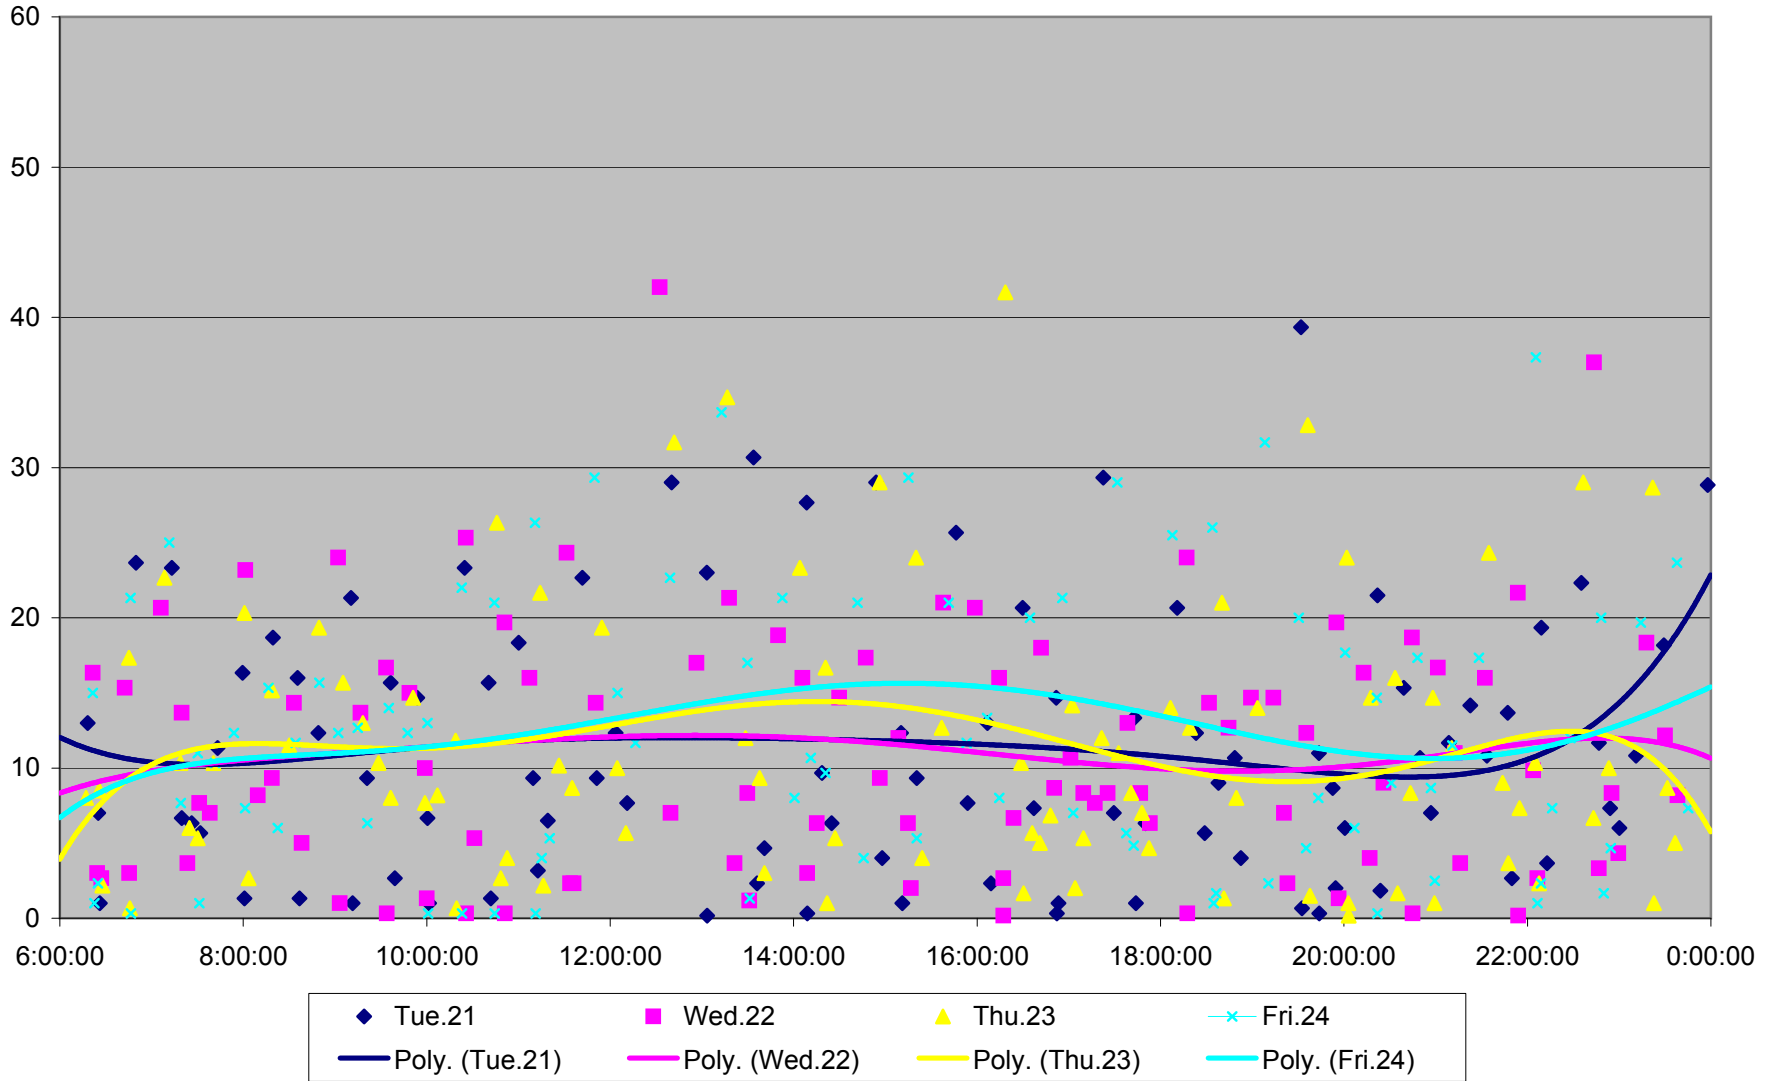

501 Queen Headways at Long Branch Loop Westbound May 2013

501 Queen Headways at Long Branch Loop Westbound May 2013

501 Queen Headways at Long Branch Loop Westbound May 2013

501 Queen Headways at Long Branch Loop Westbound May 2013

501 Queen Headways at Long Branch Loop Westbound May 2013

501 Queen Headways at Long Branch Loop Westbound July 2013

501 Queen Headways at Long Branch Loop Westbound July 2013

501 Queen Headways at Long Branch Loop Westbound July 2013