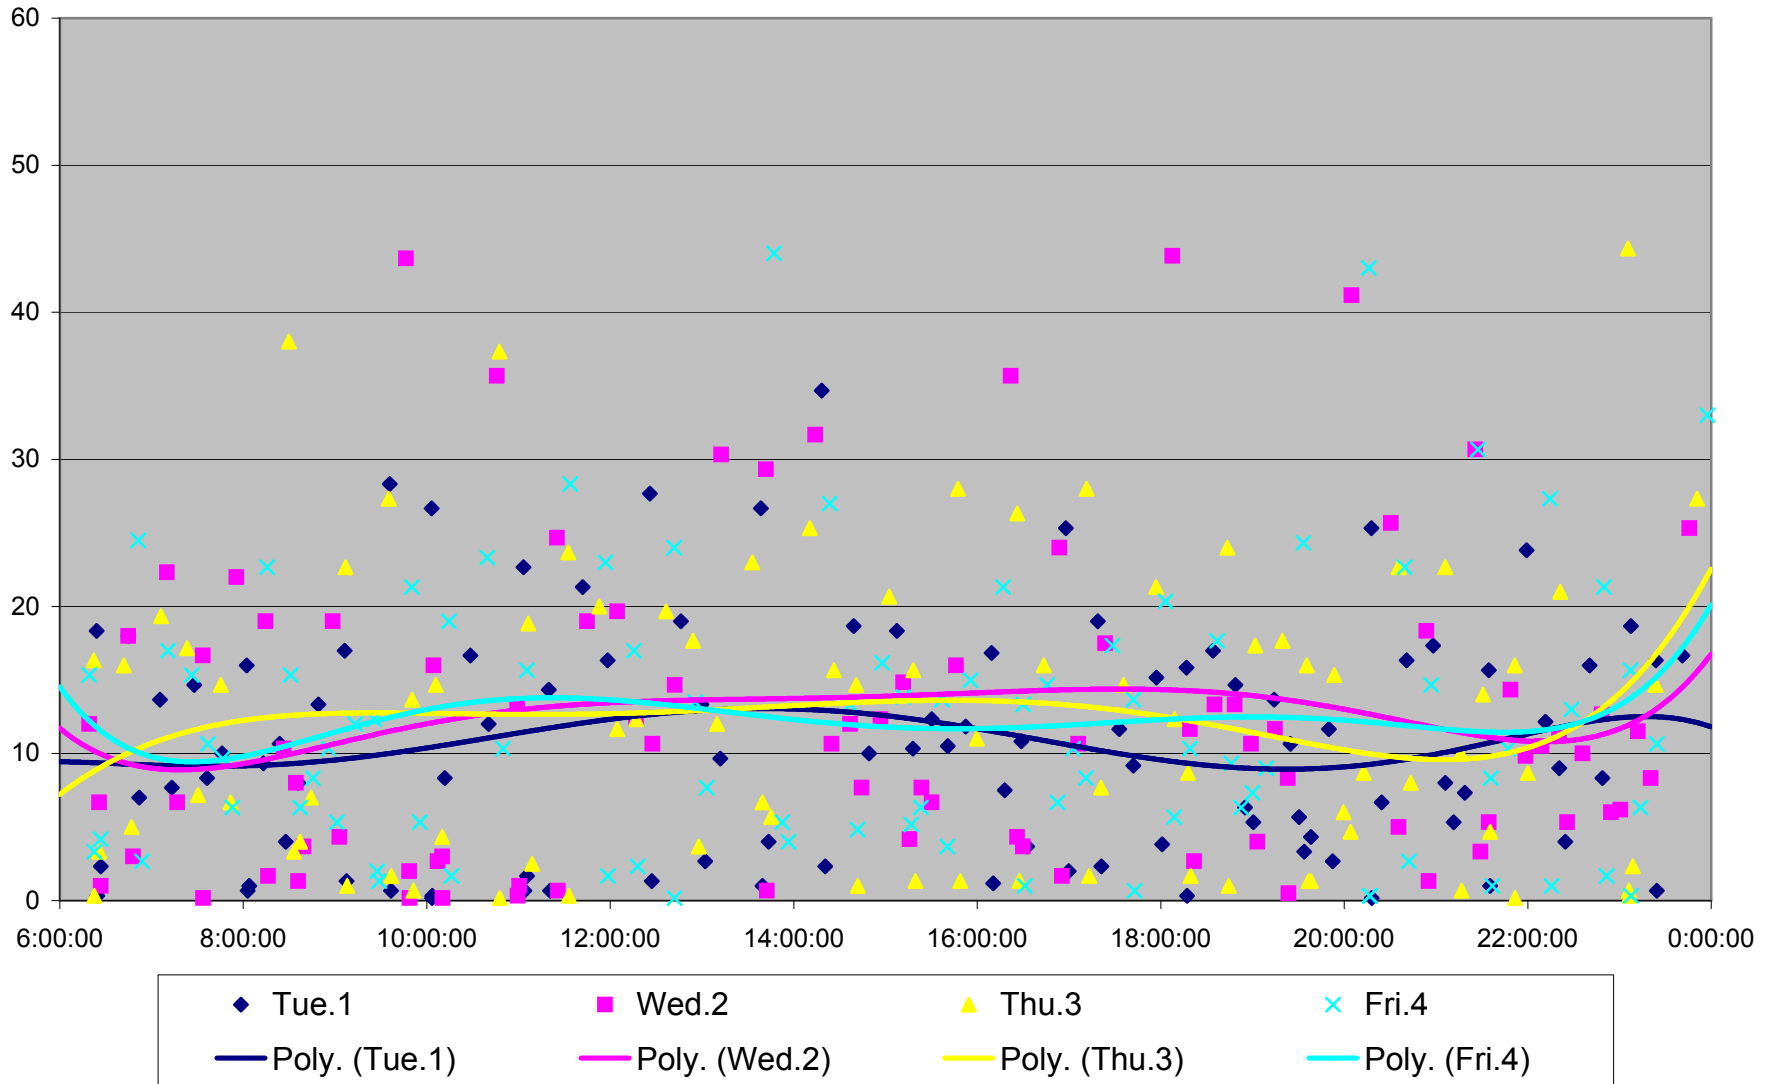

501 Queen Headways at Long Branch Loop Westbound August 2013

501 Queen Headways at Long Branch Loop Westbound August 2013

501 Queen Headways at Long Branch Loop Westbound September 2013

501 Queen Headways at Long Branch Loop Westbound September 2013

501 Queen Headways at Long Branch Loop Westbound September 2013

501 Queen Headways at Long Branch Loop Westbound September 2013

501 Queen Headways at Long Branch Loop Westbound October 2013

501 Queen Headways at Long Branch Loop Westbound October 2013