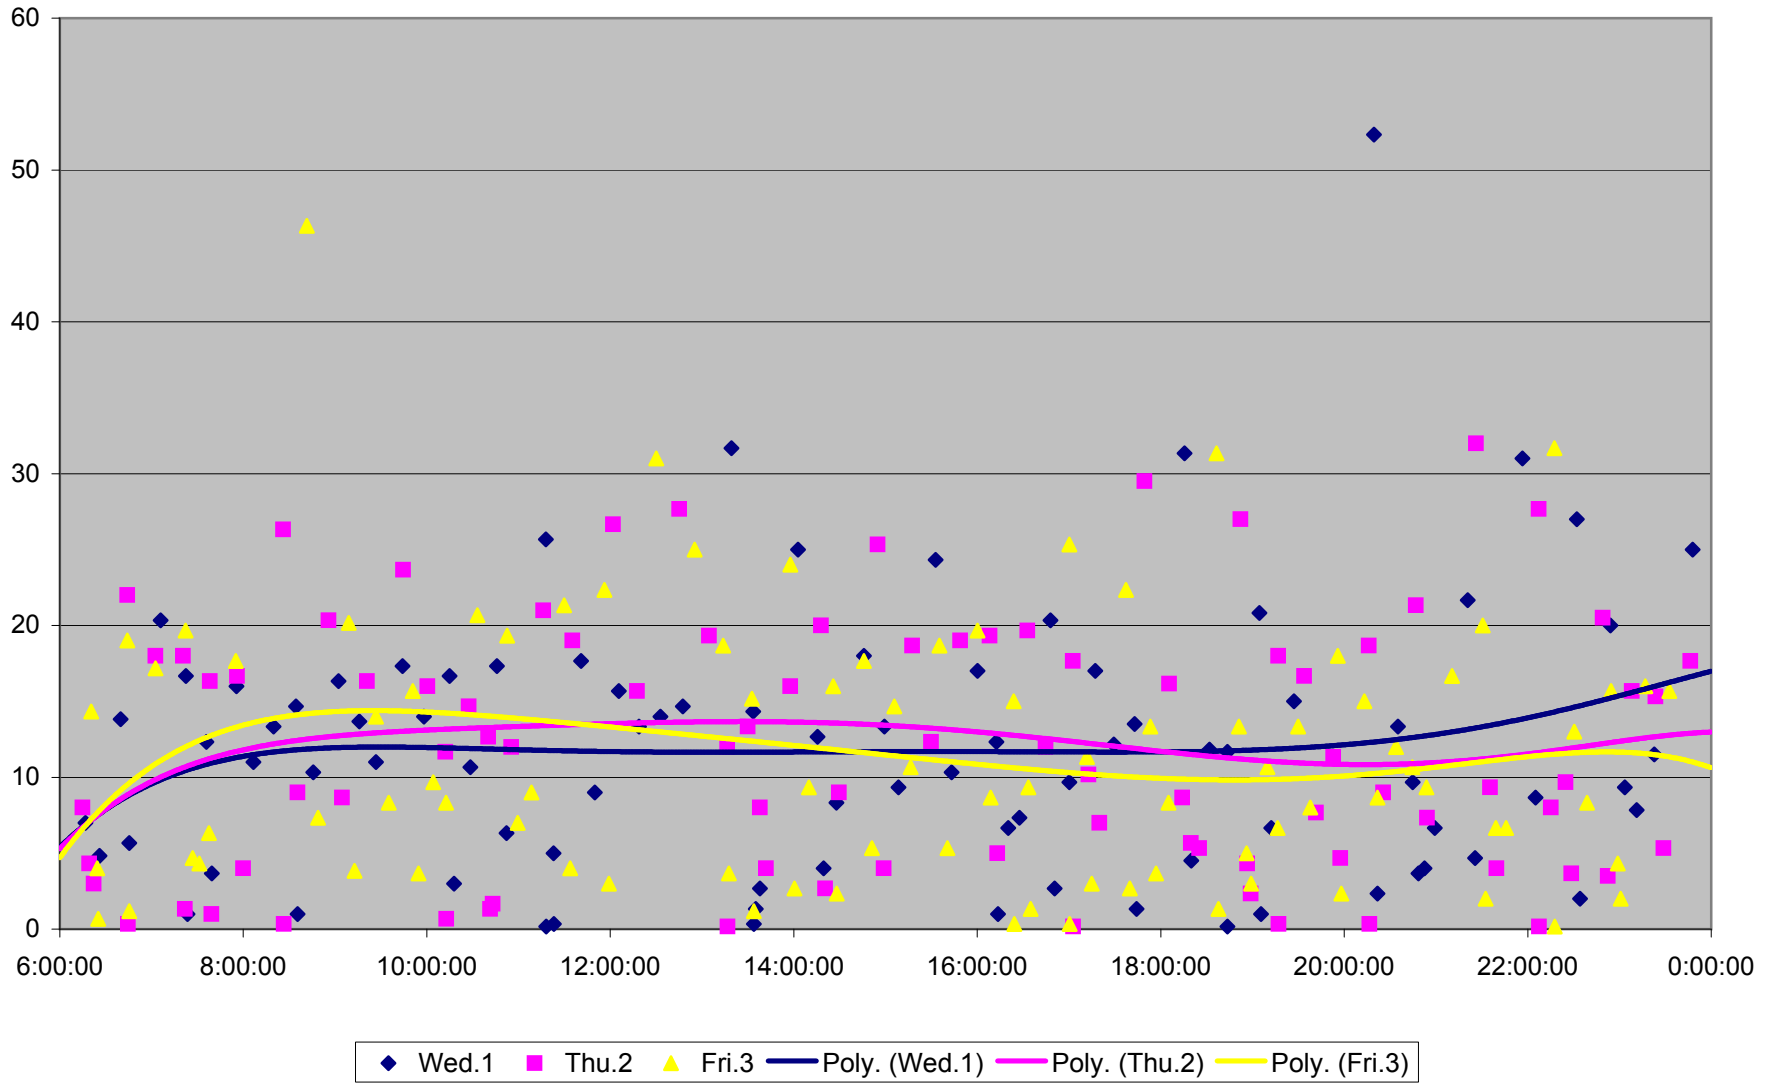

501 Queen Headways at Long Branch Loop Westbound May 2013

501 Queen Headways at Long Branch Loop Westbound May 2013

501 Queen Headways at Long Branch Loop Westbound May 2013

501 Queen Headways at Long Branch Loop Westbound May 2013

501 Queen Headways at Long Branch Loop Westbound May 2013

501 Queen Headways at Long Branch Loop Westbound July 2013

501 Queen Headways at Long Branch Loop Westbound July 2013

501 Queen Headways at Long Branch Loop Westbound July 2013