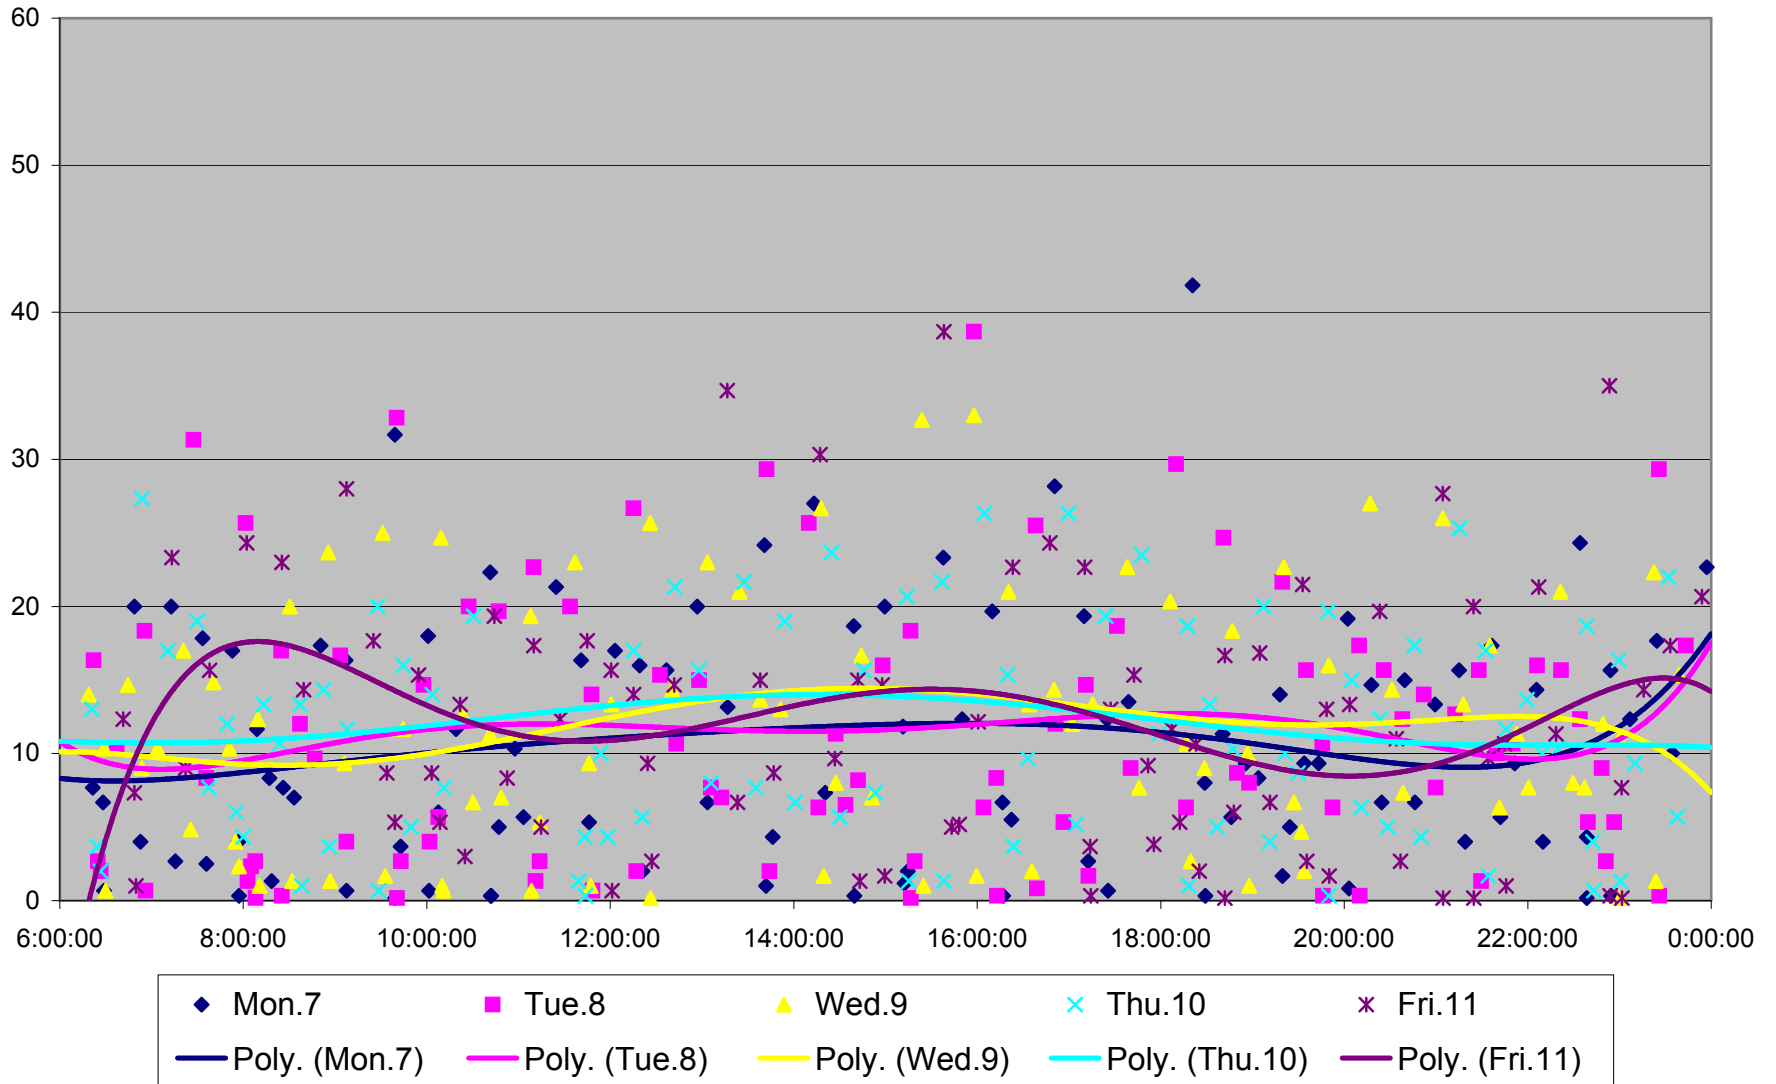

501 Queen Headways at Long Branch Loop Westbound September 2013

501 Queen Headways at Long Branch Loop Westbound September 2013

501 Queen Headways at Long Branch Loop Westbound October 2013

501 Queen Headways at Long Branch Loop Westbound October 2013

501 Queen Headways at Long Branch Loop Westbound October 2013

501 Queen Headways at Long Branch Loop Westbound October 2013