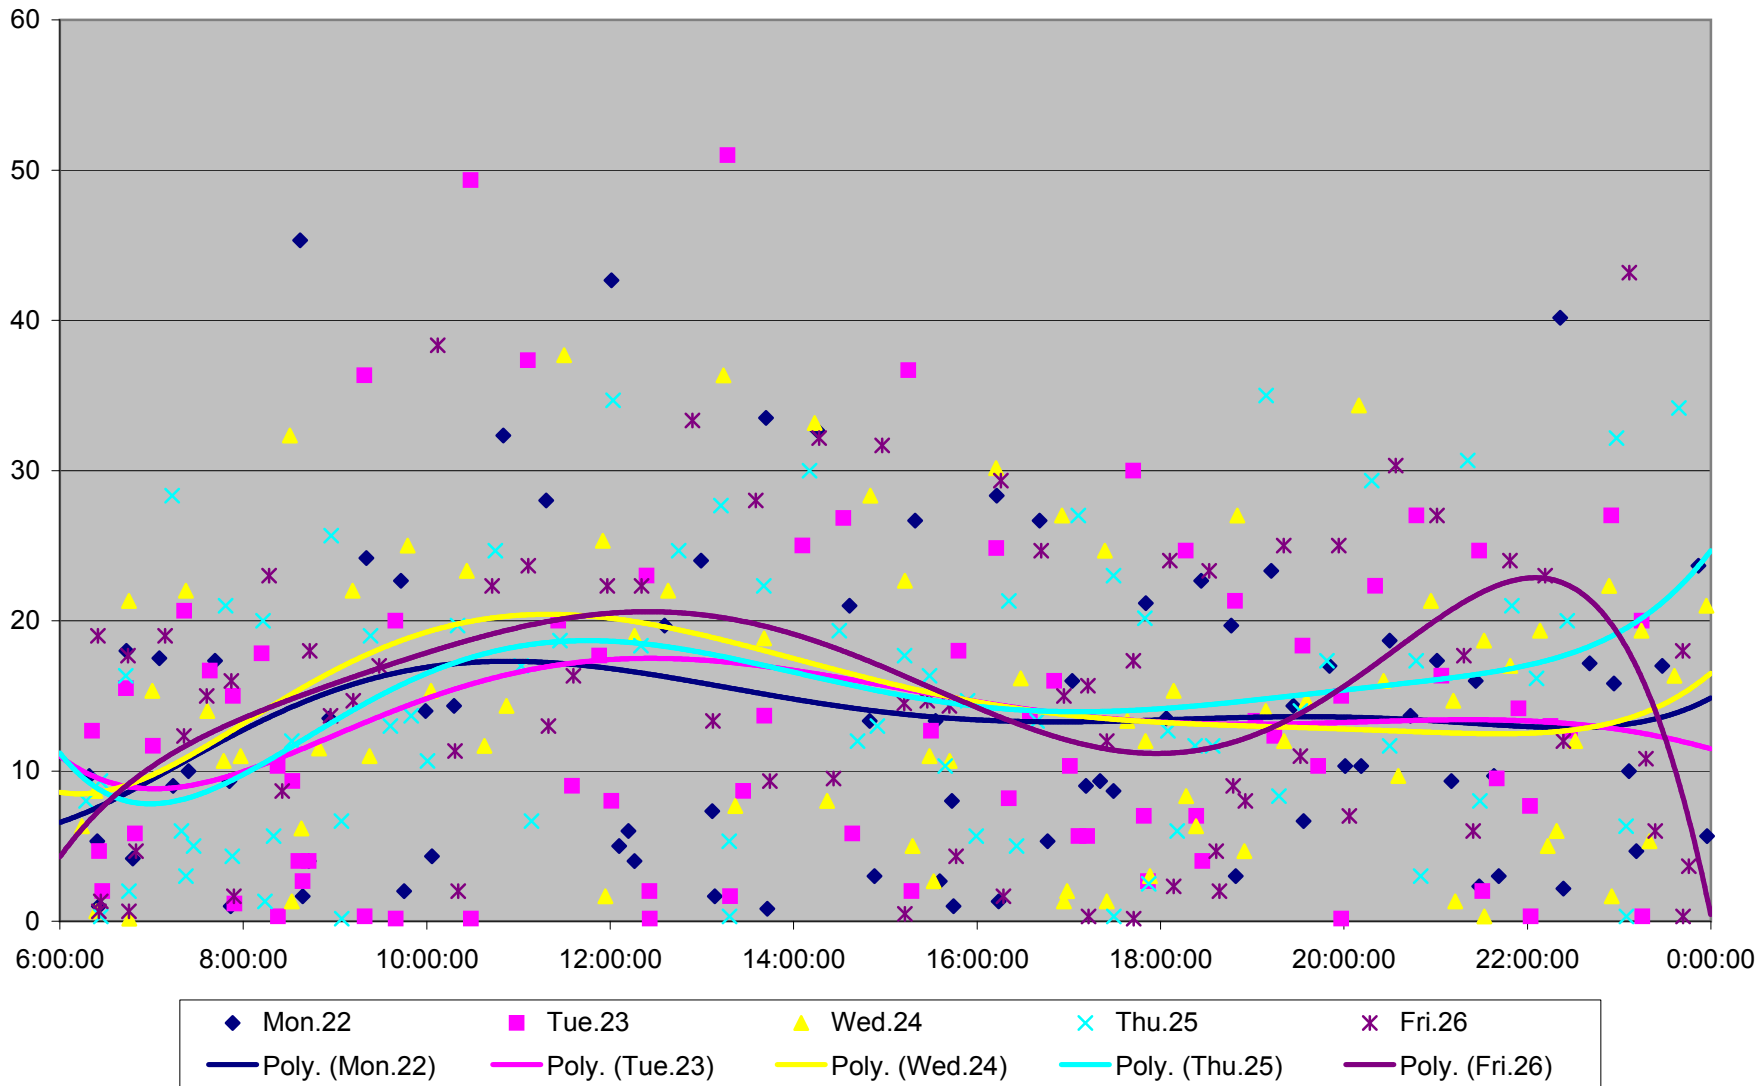

501 Queen Headways at Long Branch Loop Westbound May 2013

501 Queen Headways at Long Branch Loop Westbound July 2013

501 Queen Headways at Long Branch Loop Westbound July 2013

501 Queen Headways at Long Branch Loop Westbound July 2013

501 Queen Headways at Long Branch Loop Westbound July 2013

501 Queen Headways at Long Branch Loop Westbound July 2013

501 Queen Headways at Long Branch Loop Westbound August 2013

501 Queen Headways at Long Branch Loop Westbound August 2013