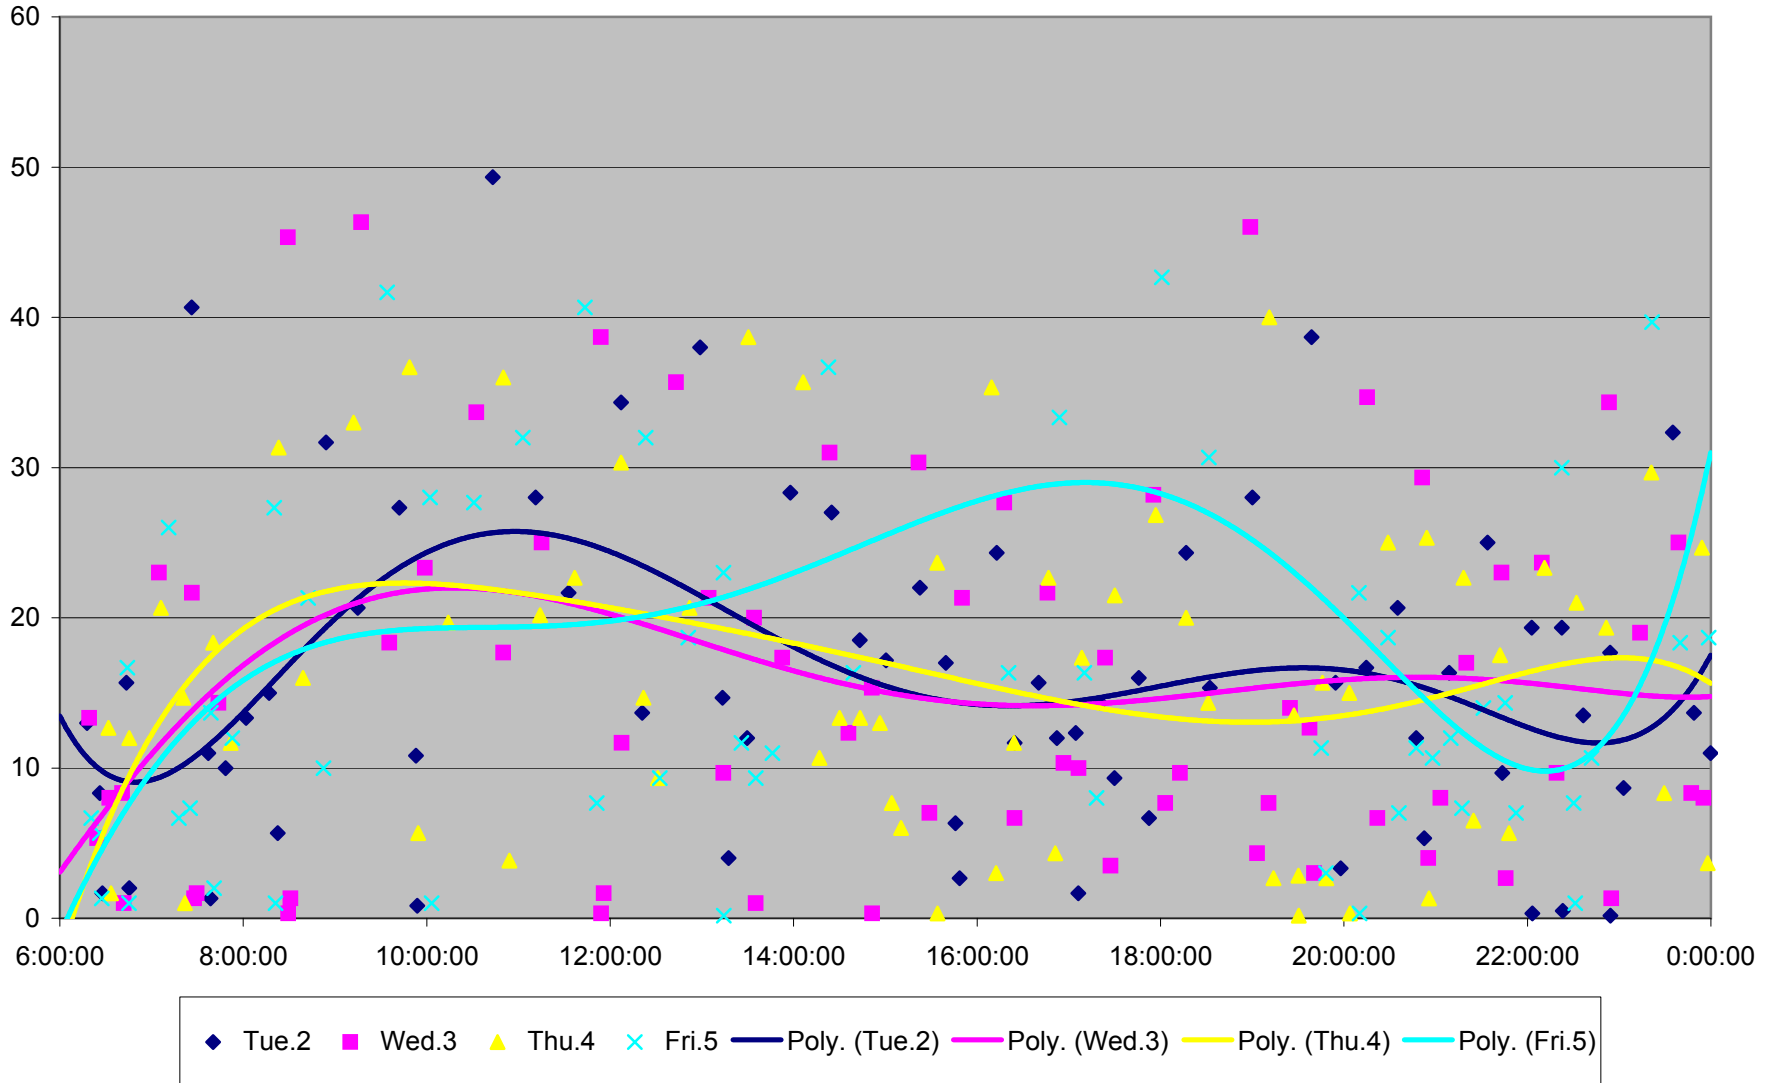

501 Queen Headways at Long Branch Loop Westbound May 2013

501 Queen Headways at Long Branch Loop Westbound May 2013

501 Queen Headways at Long Branch Loop Westbound May 2013

501 Queen Headways at Long Branch Loop Westbound May 2013

501 Queen Headways at Long Branch Loop Westbound May 2013

501 Queen Headways at Long Branch Loop Westbound July 2013

501 Queen Headways at Long Branch Loop Westbound July 2013

501 Queen Headways at Long Branch Loop Westbound July 2013

501 Queen Headways at Long Branch Loop Westbound July 2013

501 Queen Headways at Long Branch Loop Westbound July 2013

501 Queen Headways at Long Branch Loop Westbound August 2013

501 Queen Headways at Long Branch Loop Westbound August 2013