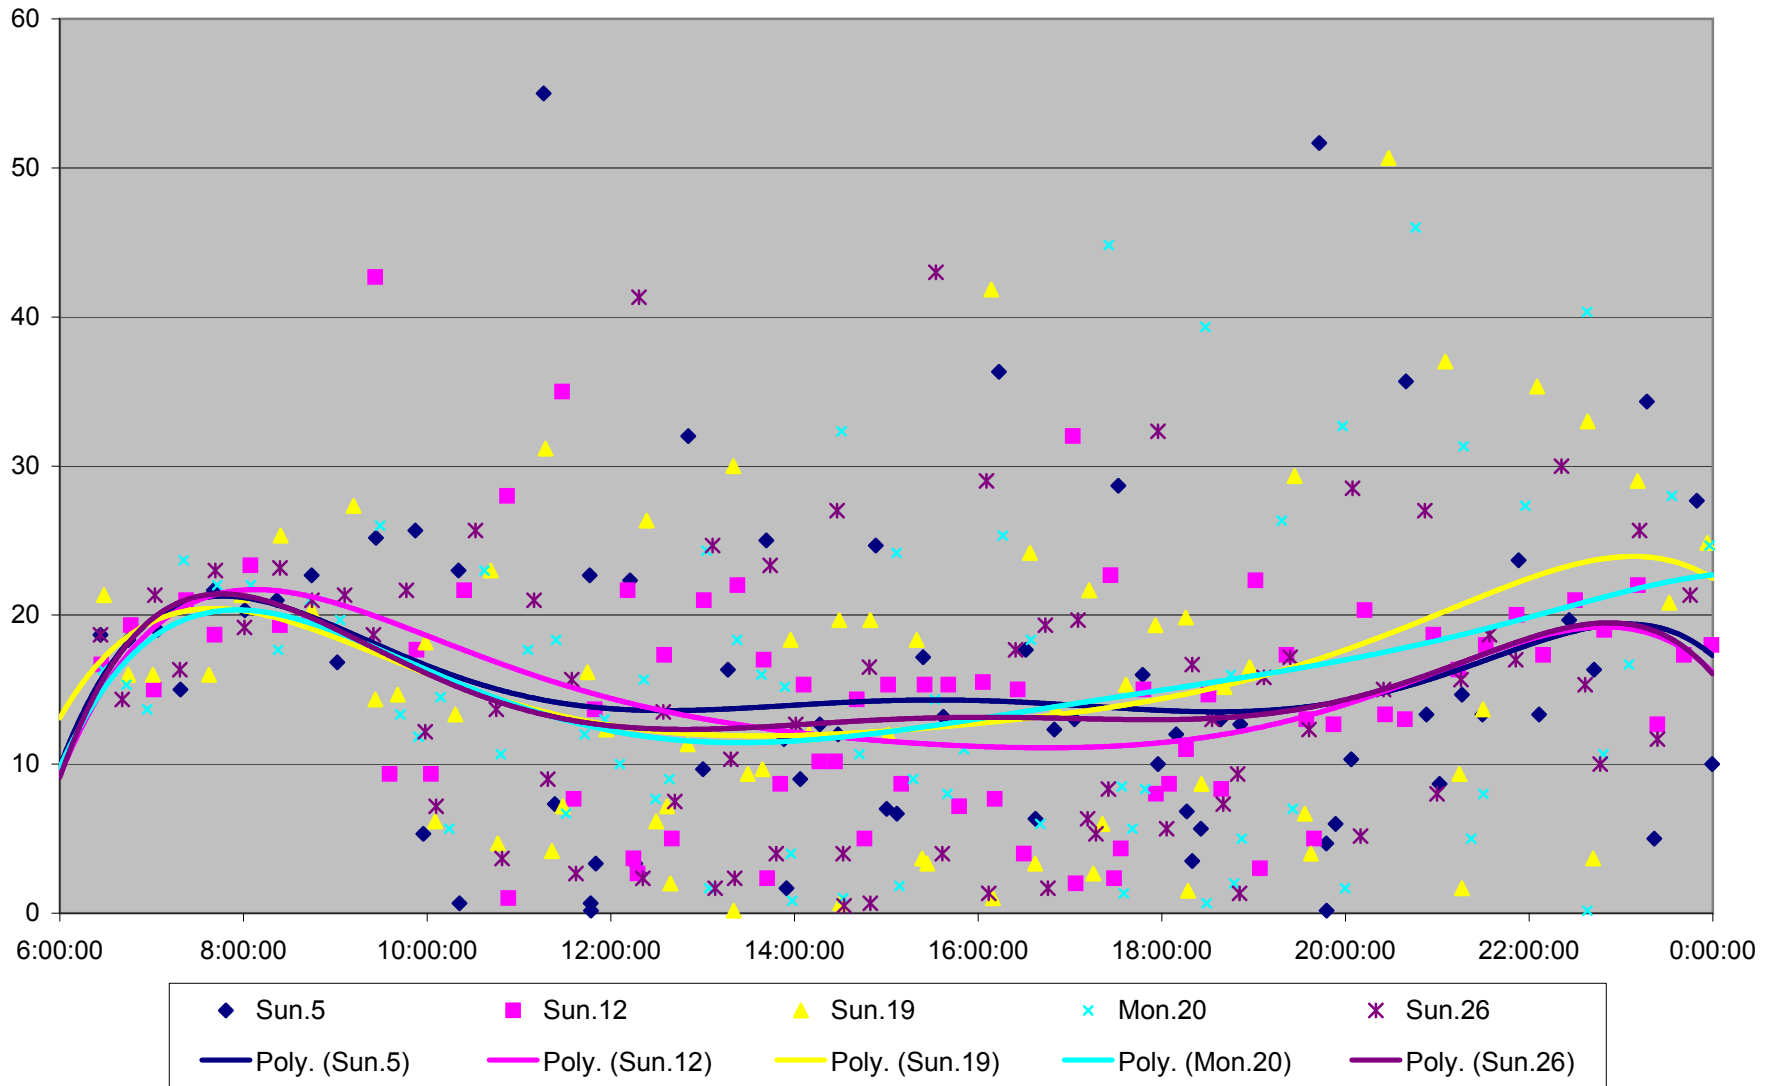

### 501 Queen Headways at Lakeshore Humber Westbound May 2013

### 501 Queen Headways at Lakeshore Humber Westbound July 2013

### 501 Queen Headways at Lakeshore Humber Westbound August 2013

### 501 Queen Headways at Lakeshore Humber Westbound September 2013