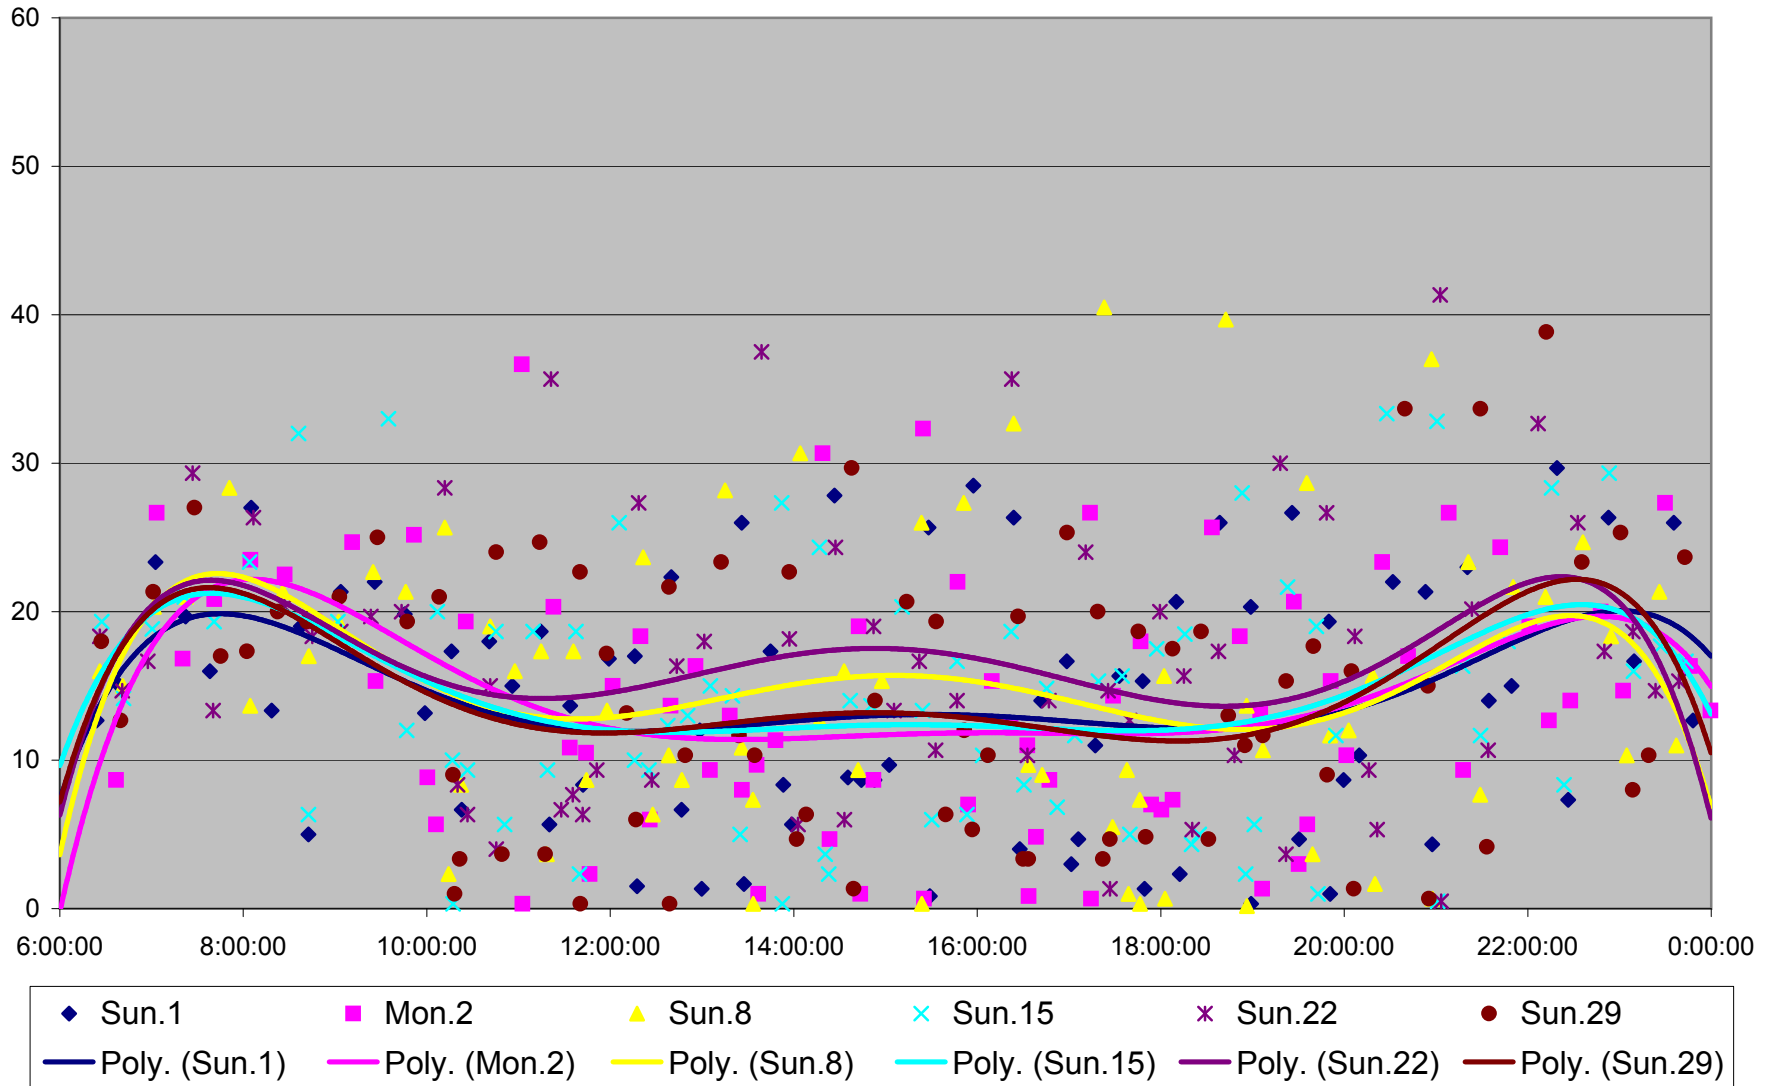

### 501 Queen Headways at Lakeshore Humber Westbound May 2013

### 501 Queen Headways at Lakeshore Humber Westbound July 2013

### 501 Queen Headways at Lakeshore Humber Westbound August 2013

### 501 Queen Headways at Lakeshore Humber Westbound September 2013