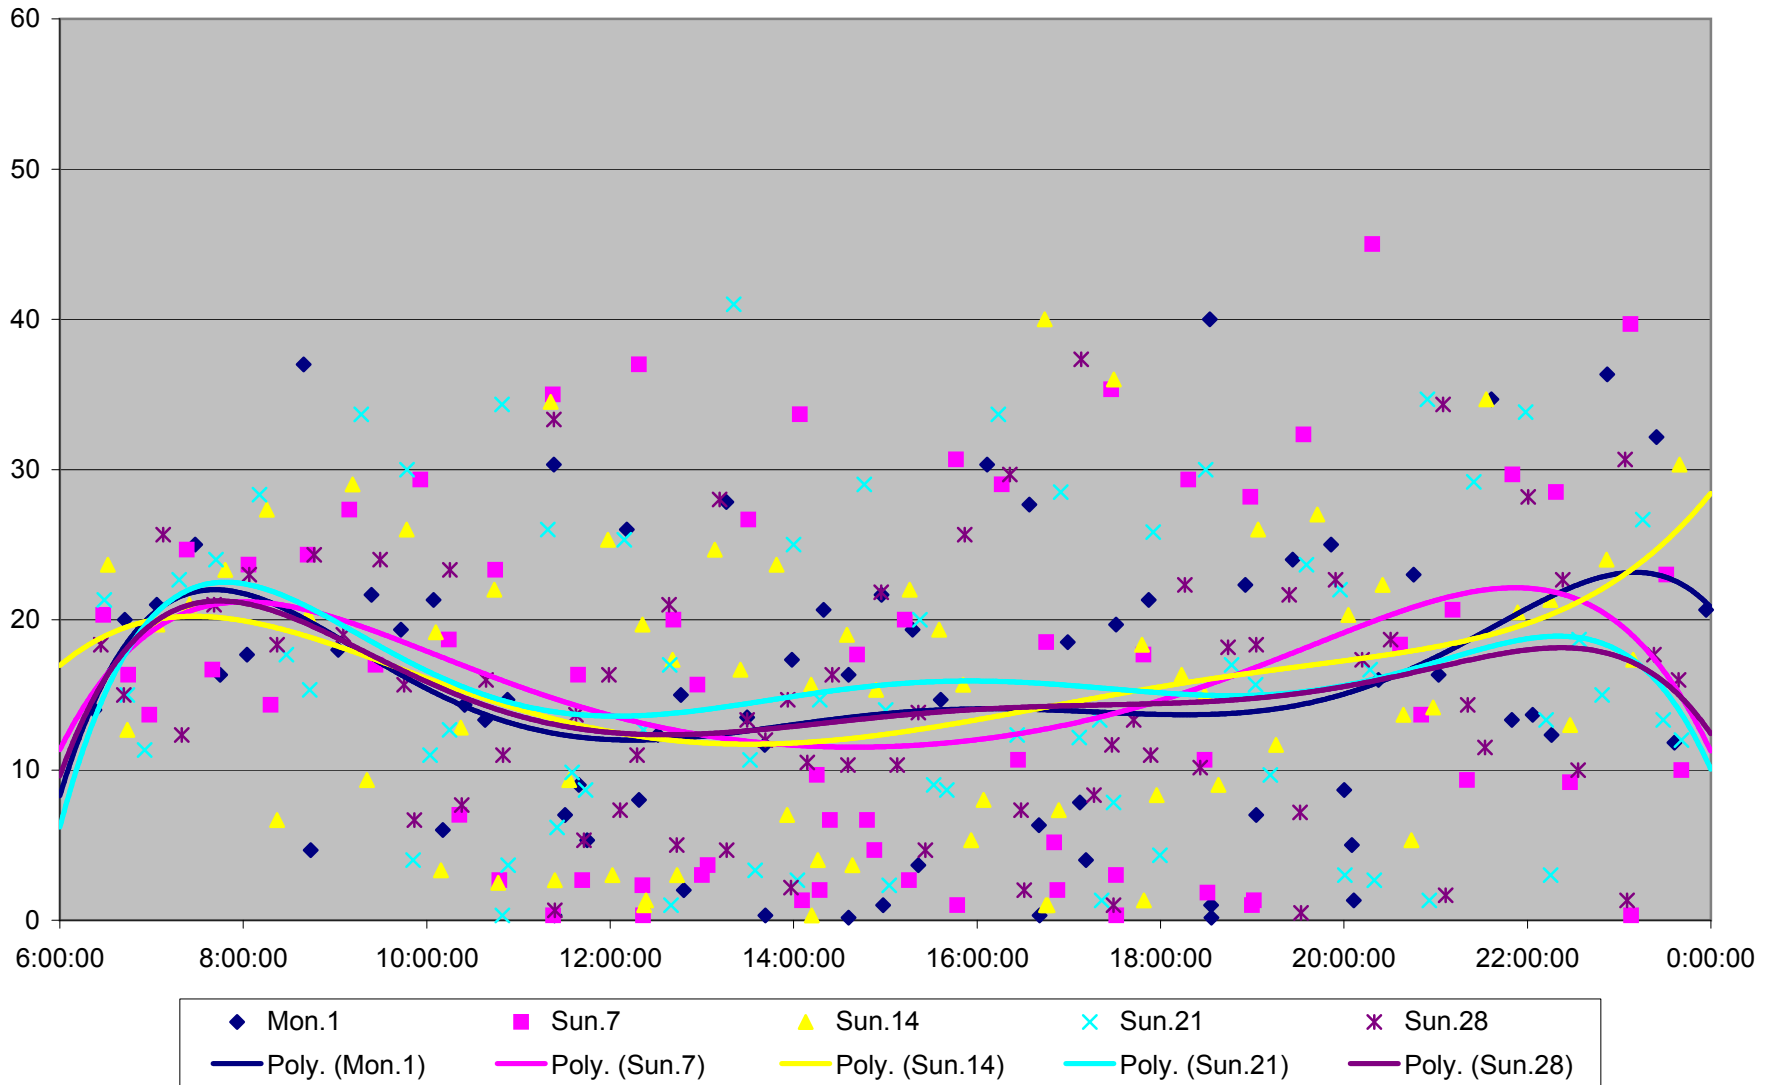

### 501 Queen Headways at Lakeshore Humber Westbound May 2013

### 501 Queen Headways at Lakeshore Humber Westbound July 2013

### 501 Queen Headways at Lakeshore Humber Westbound August 2013

### 501 Queen Headways at Lakeshore Humber Westbound September 2013