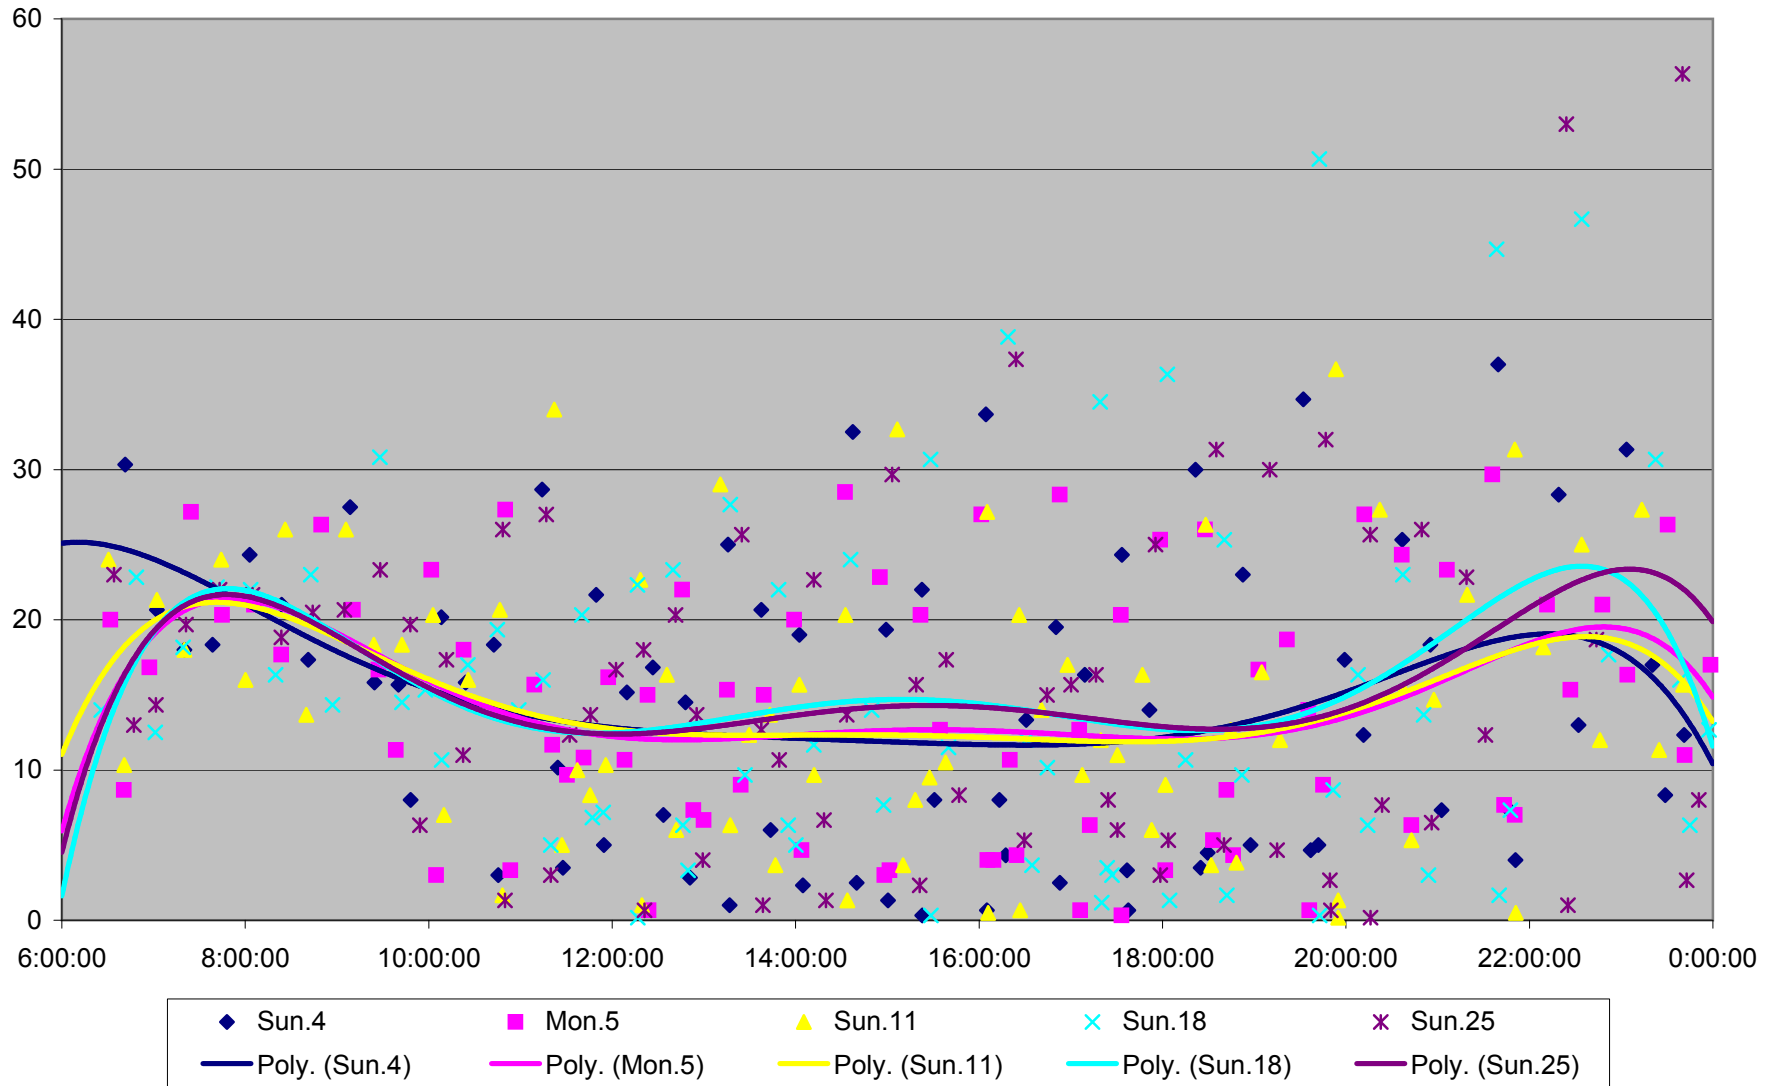

### 501 Queen Headways at Lakeshore Humber Westbound May 2013

### 501 Queen Headways at Lakeshore Humber Westbound July 2013

### 501 Queen Headways at Lakeshore Humber Westbound August 2013

### 501 Queen Headways at Lakeshore Humber Westbound September 2013