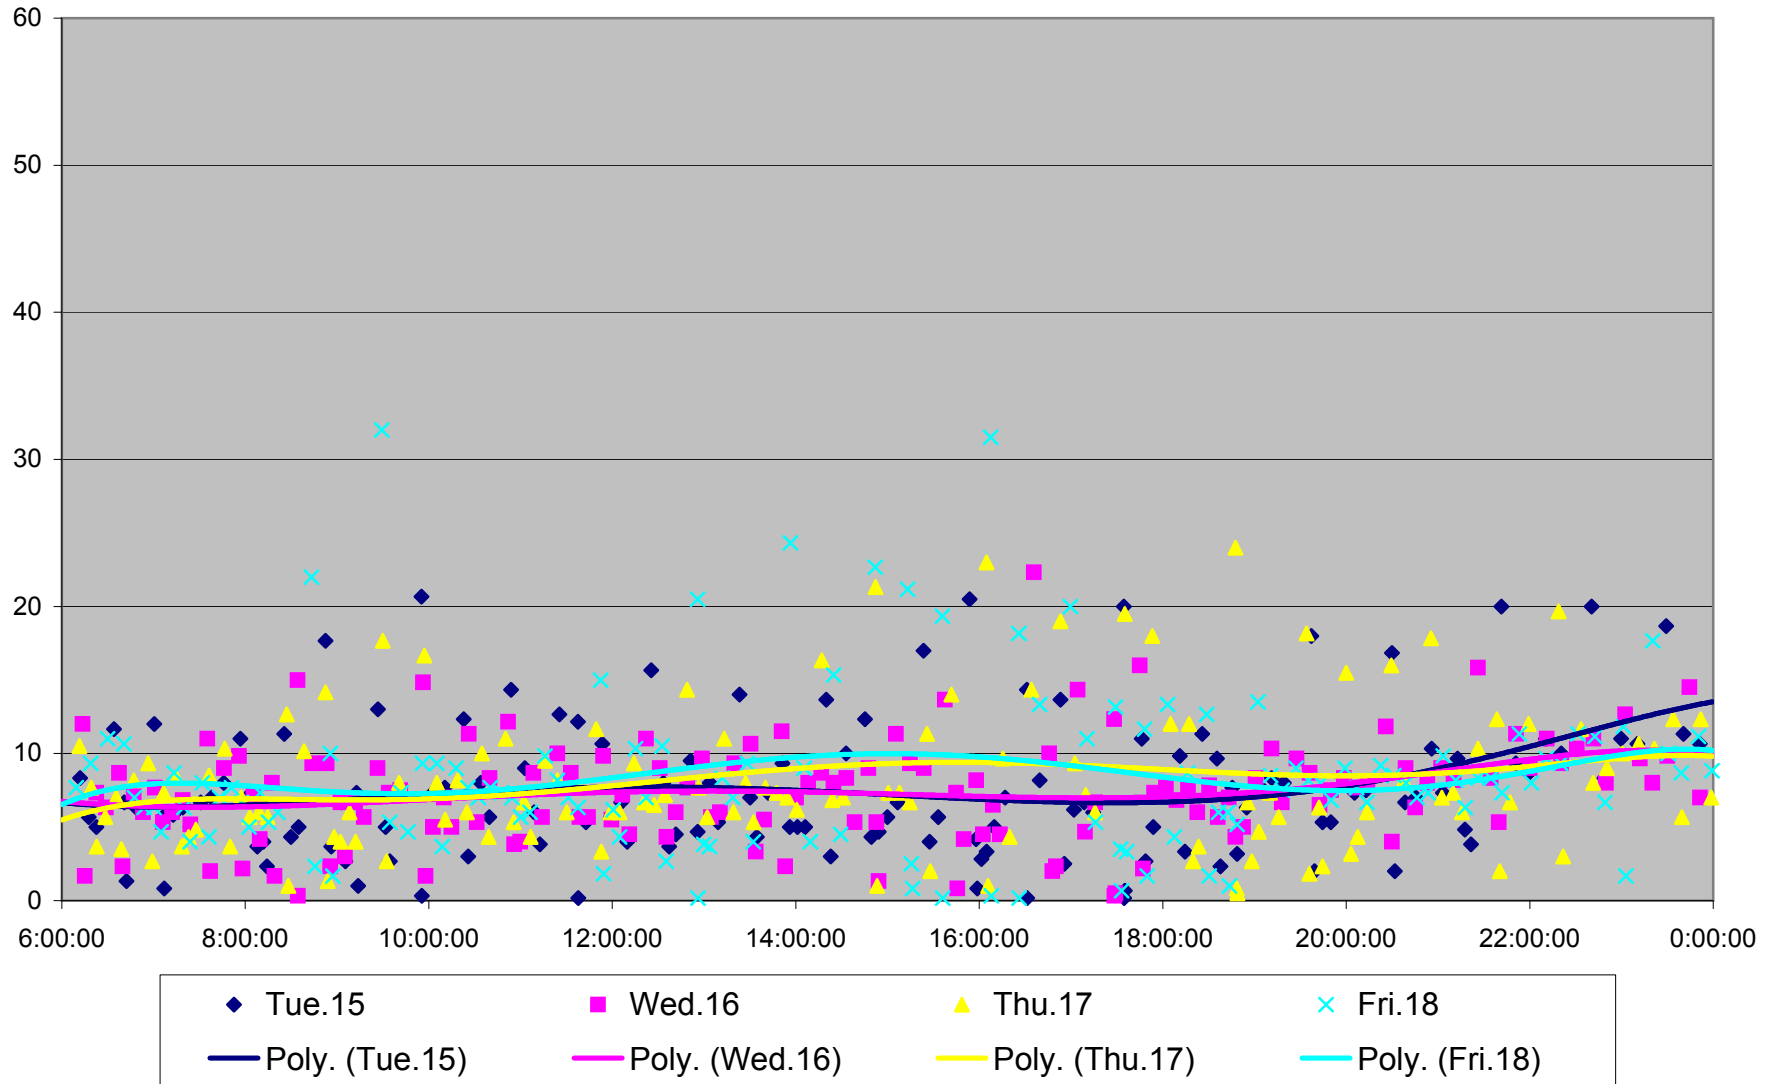

501 Queen Headways at Lakeshore Humber Westbound October 2013