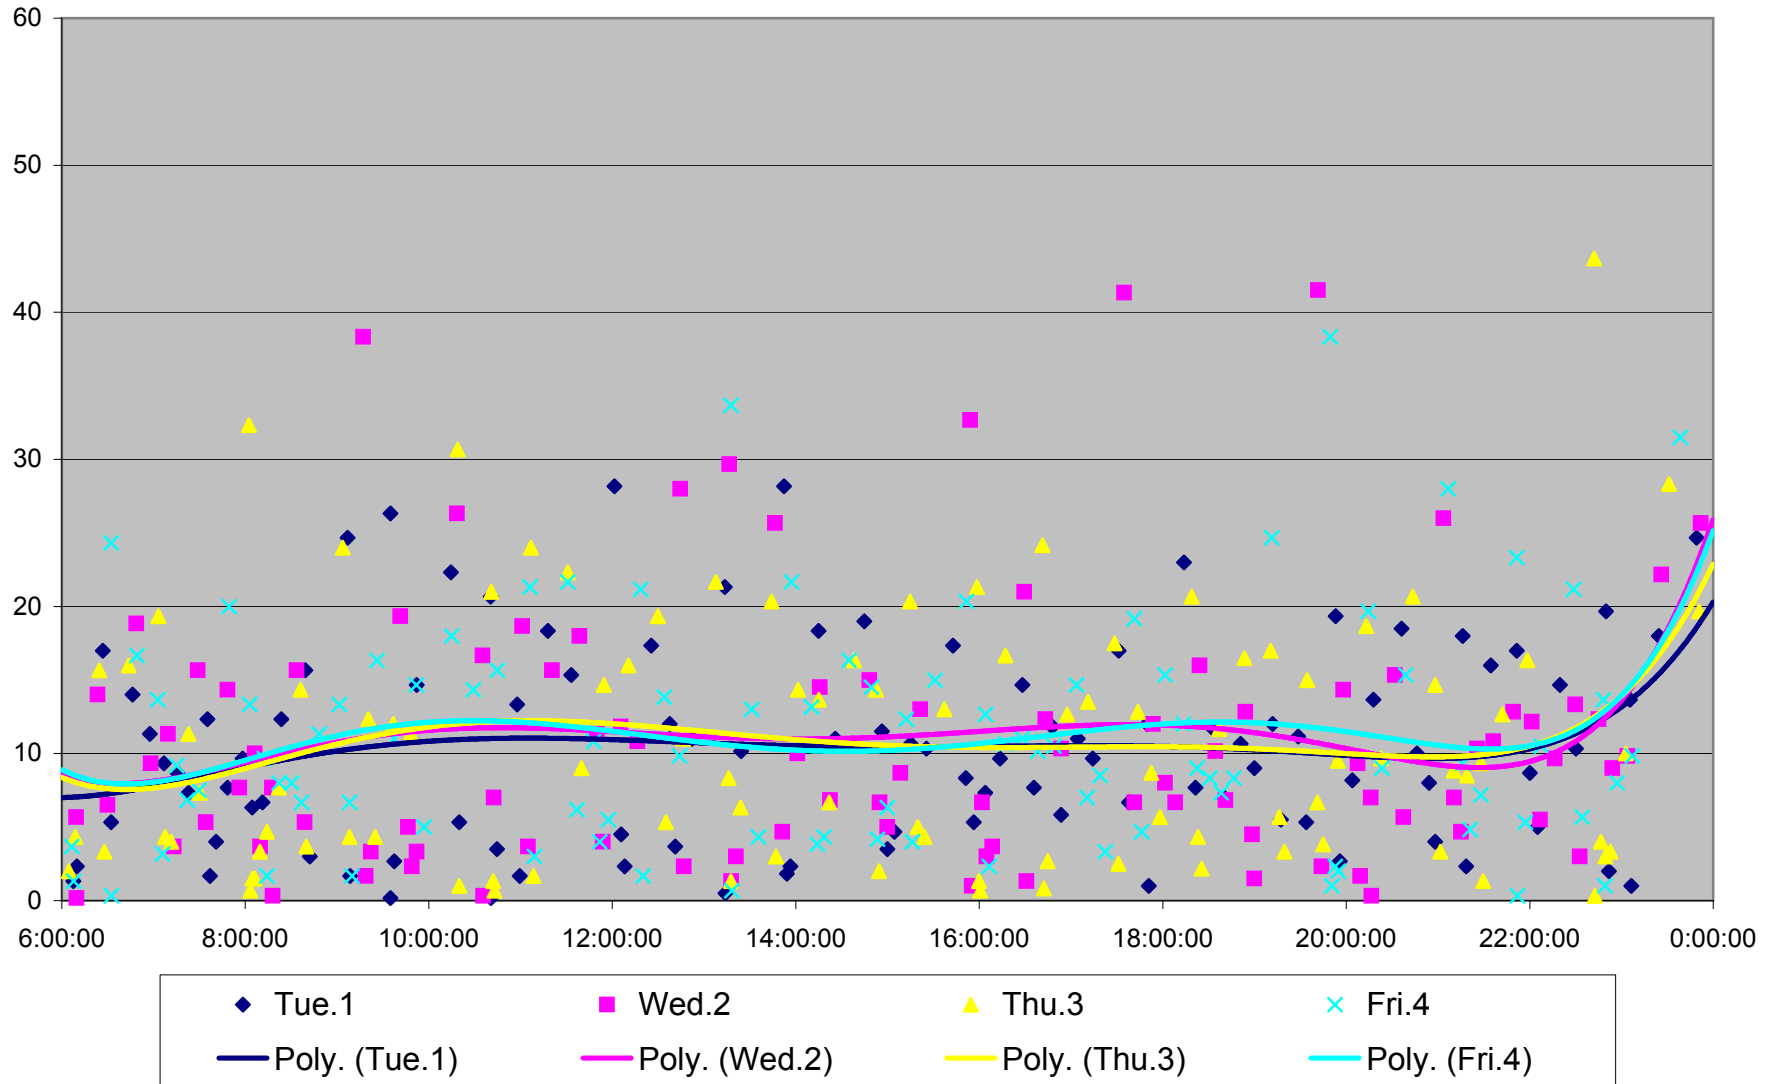

501 Queen Headways at Lakeshore Humber Westbound October 2013