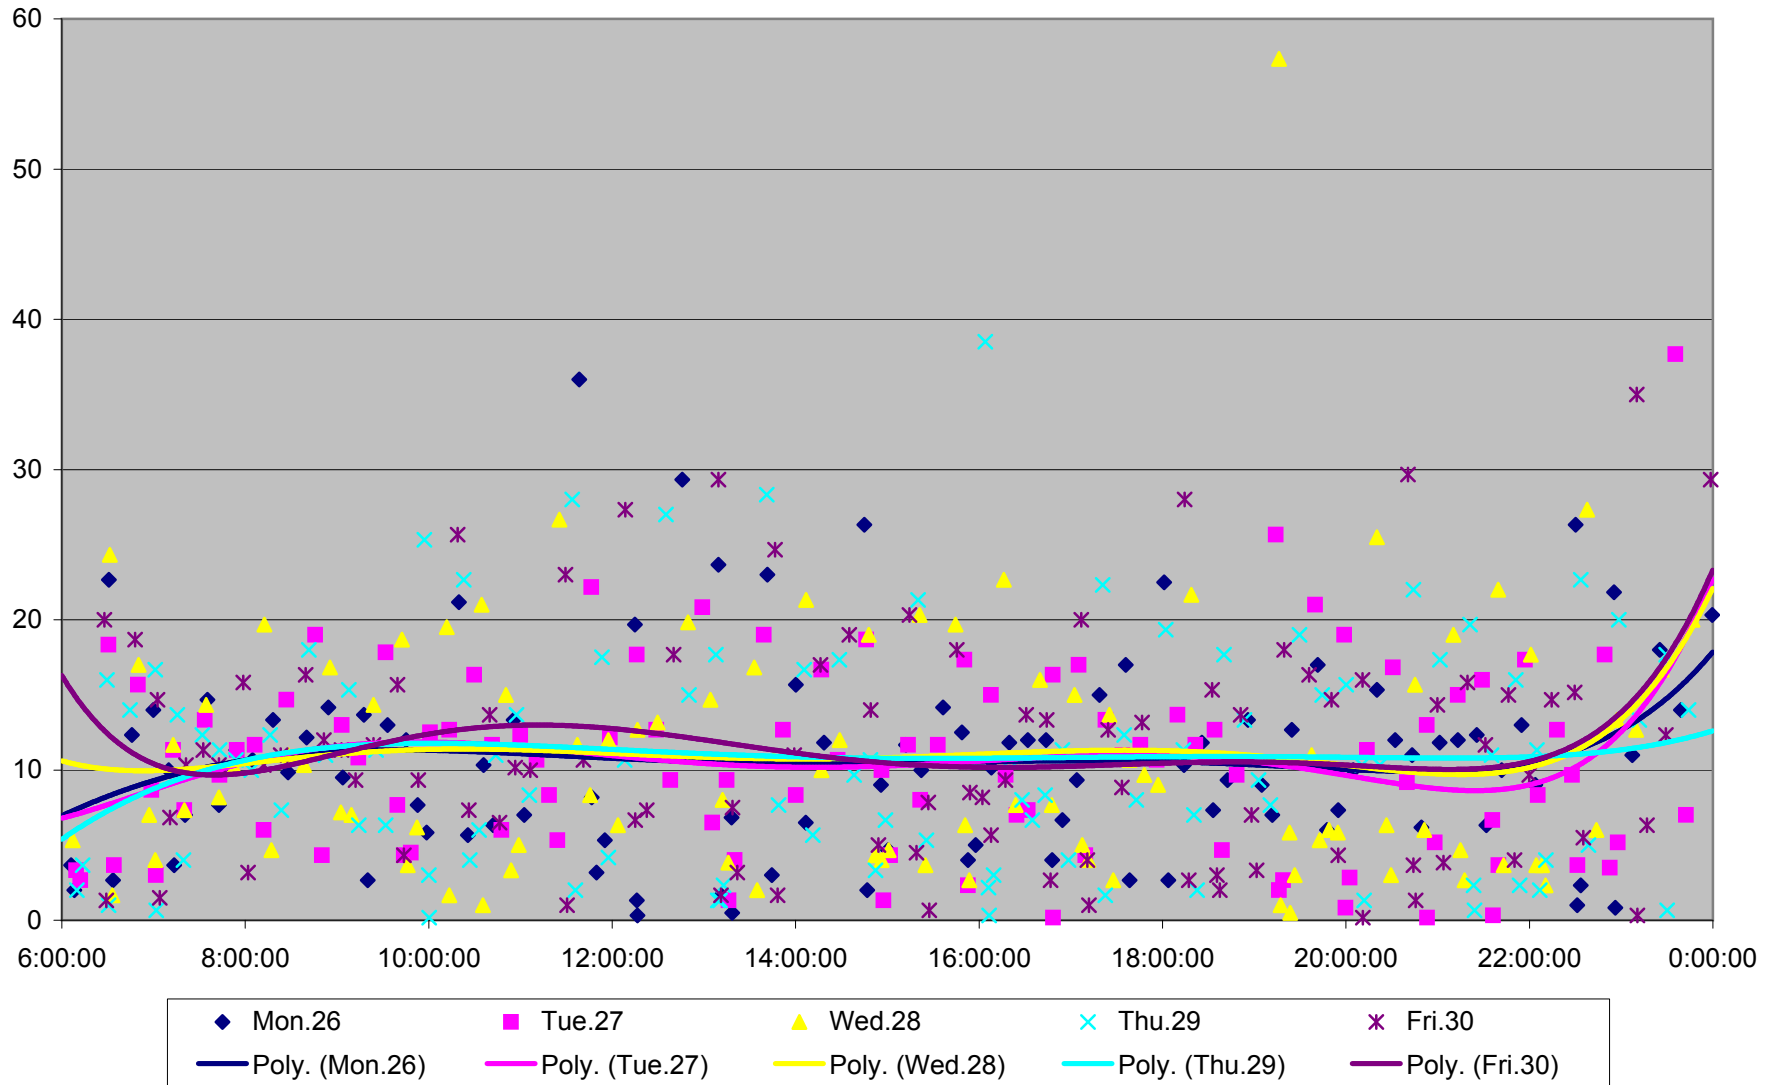

501 Queen Headways at Lakeshore Humber Westbound August 2013