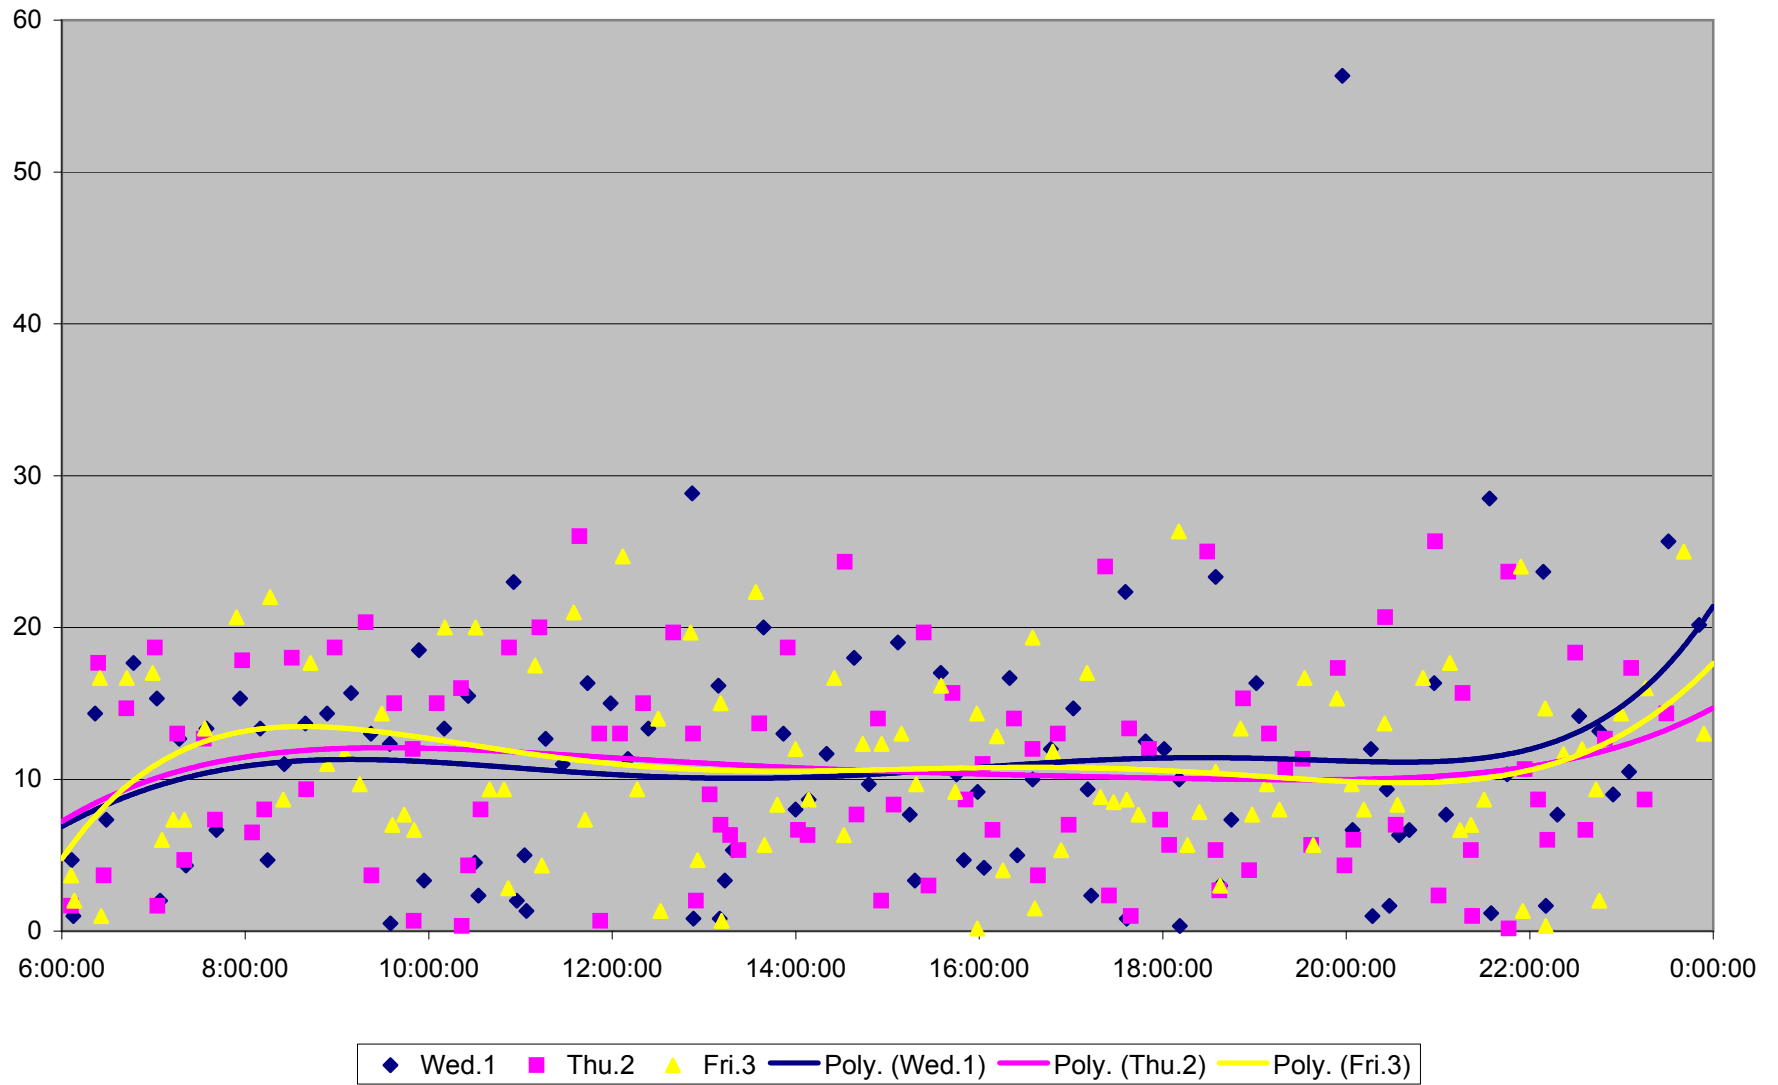

### 501 Queen Headways at Lakeshore Humber Westbound May 2013