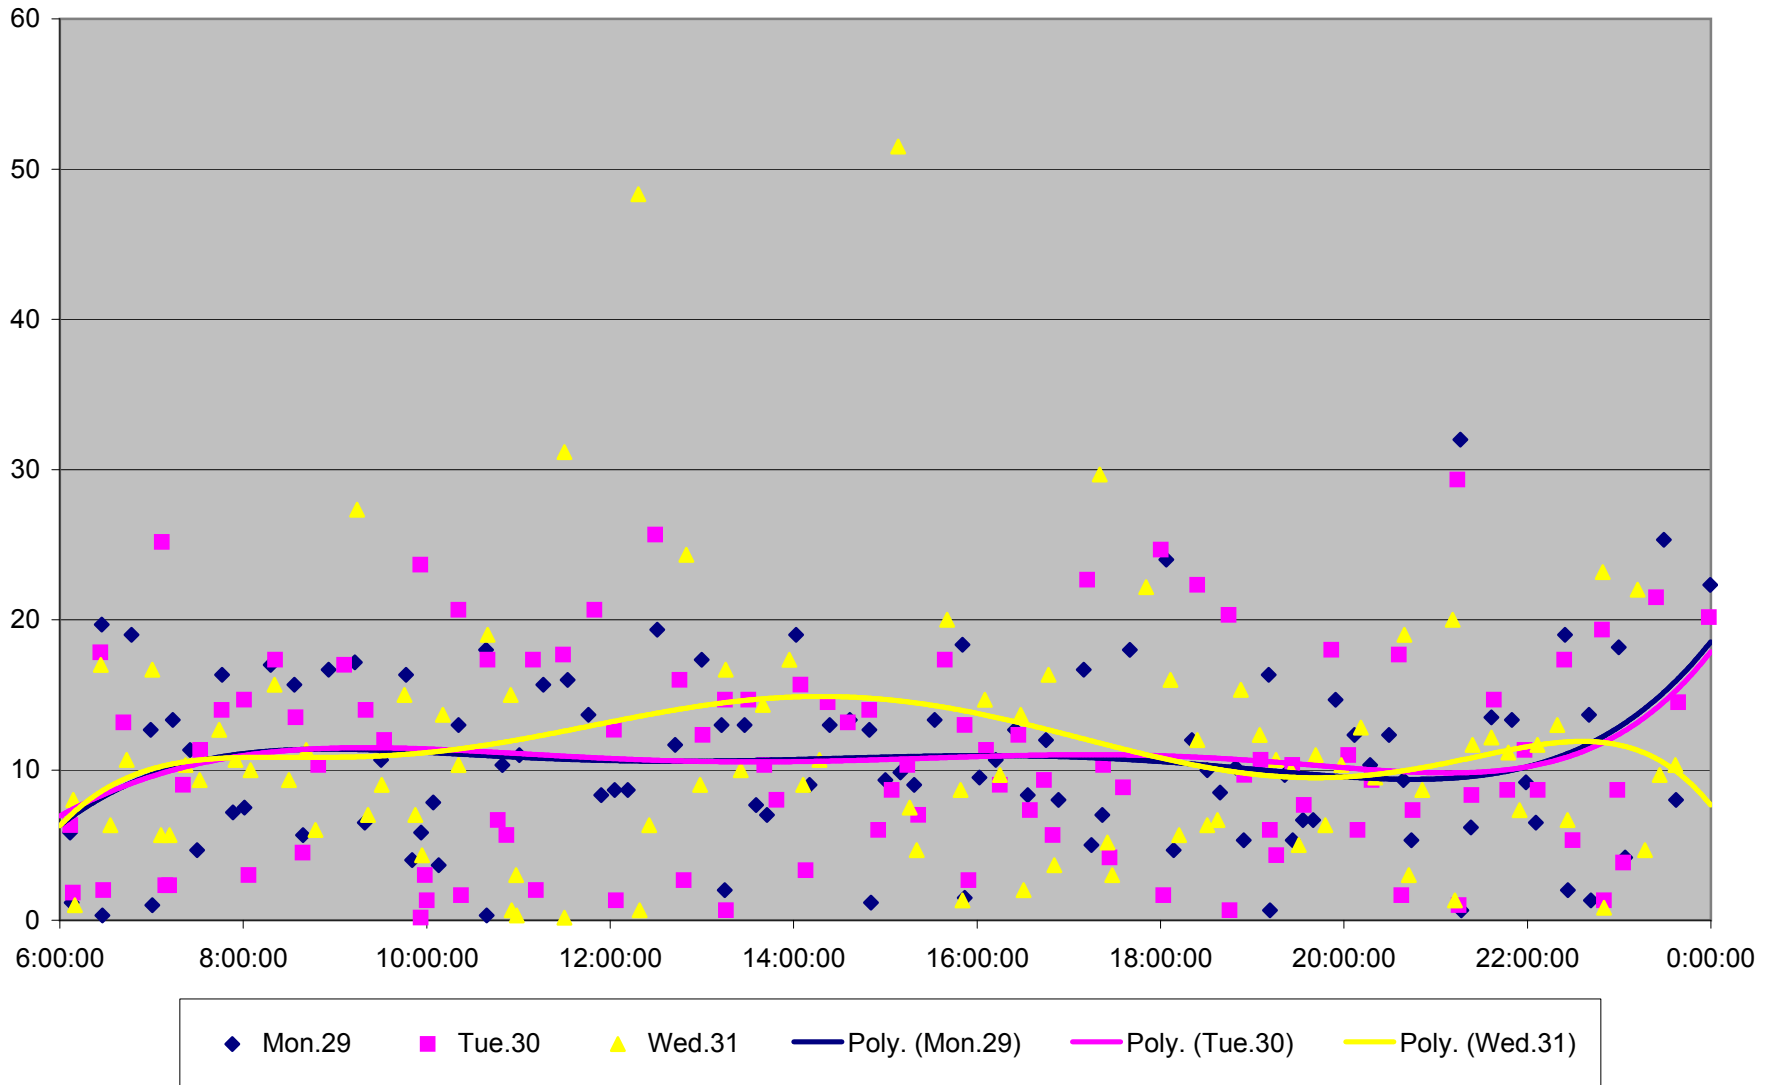

501 Queen Headways at Lakeshore Humber Westbound July 2013