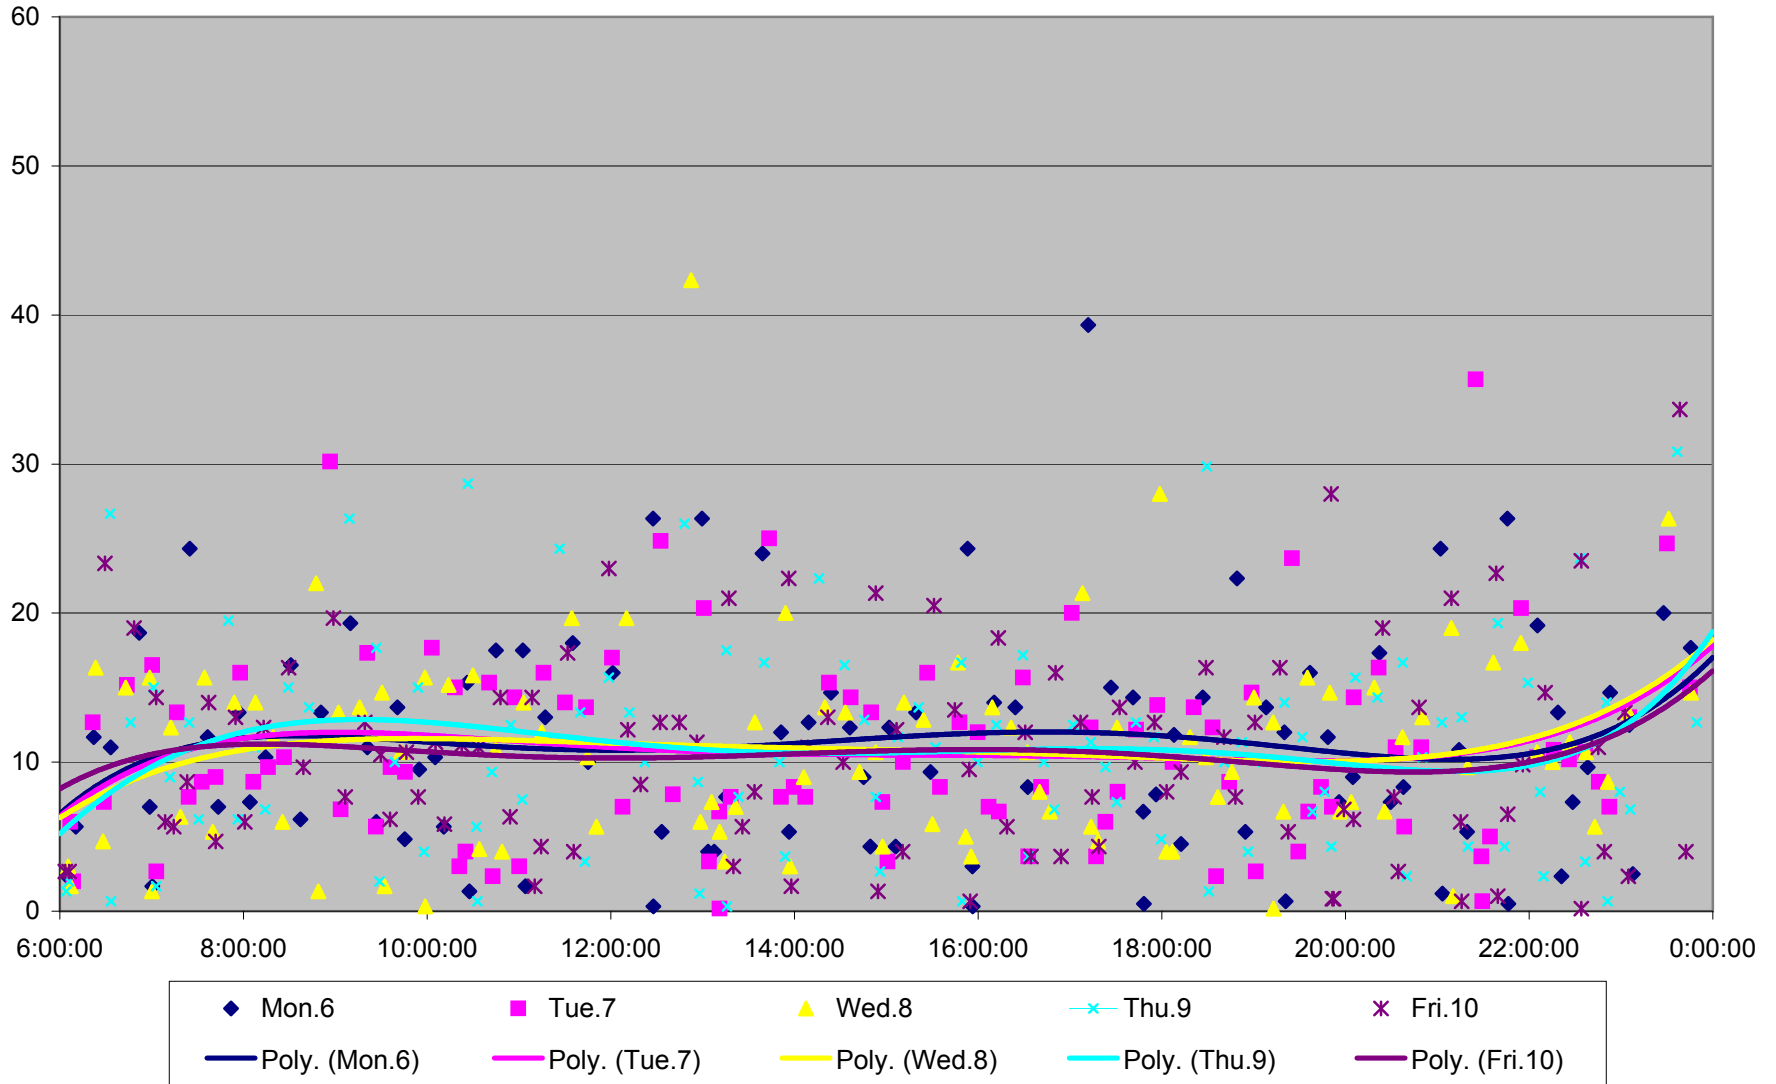

501 Queen Headways at Lakeshore Humber Westbound May 2013