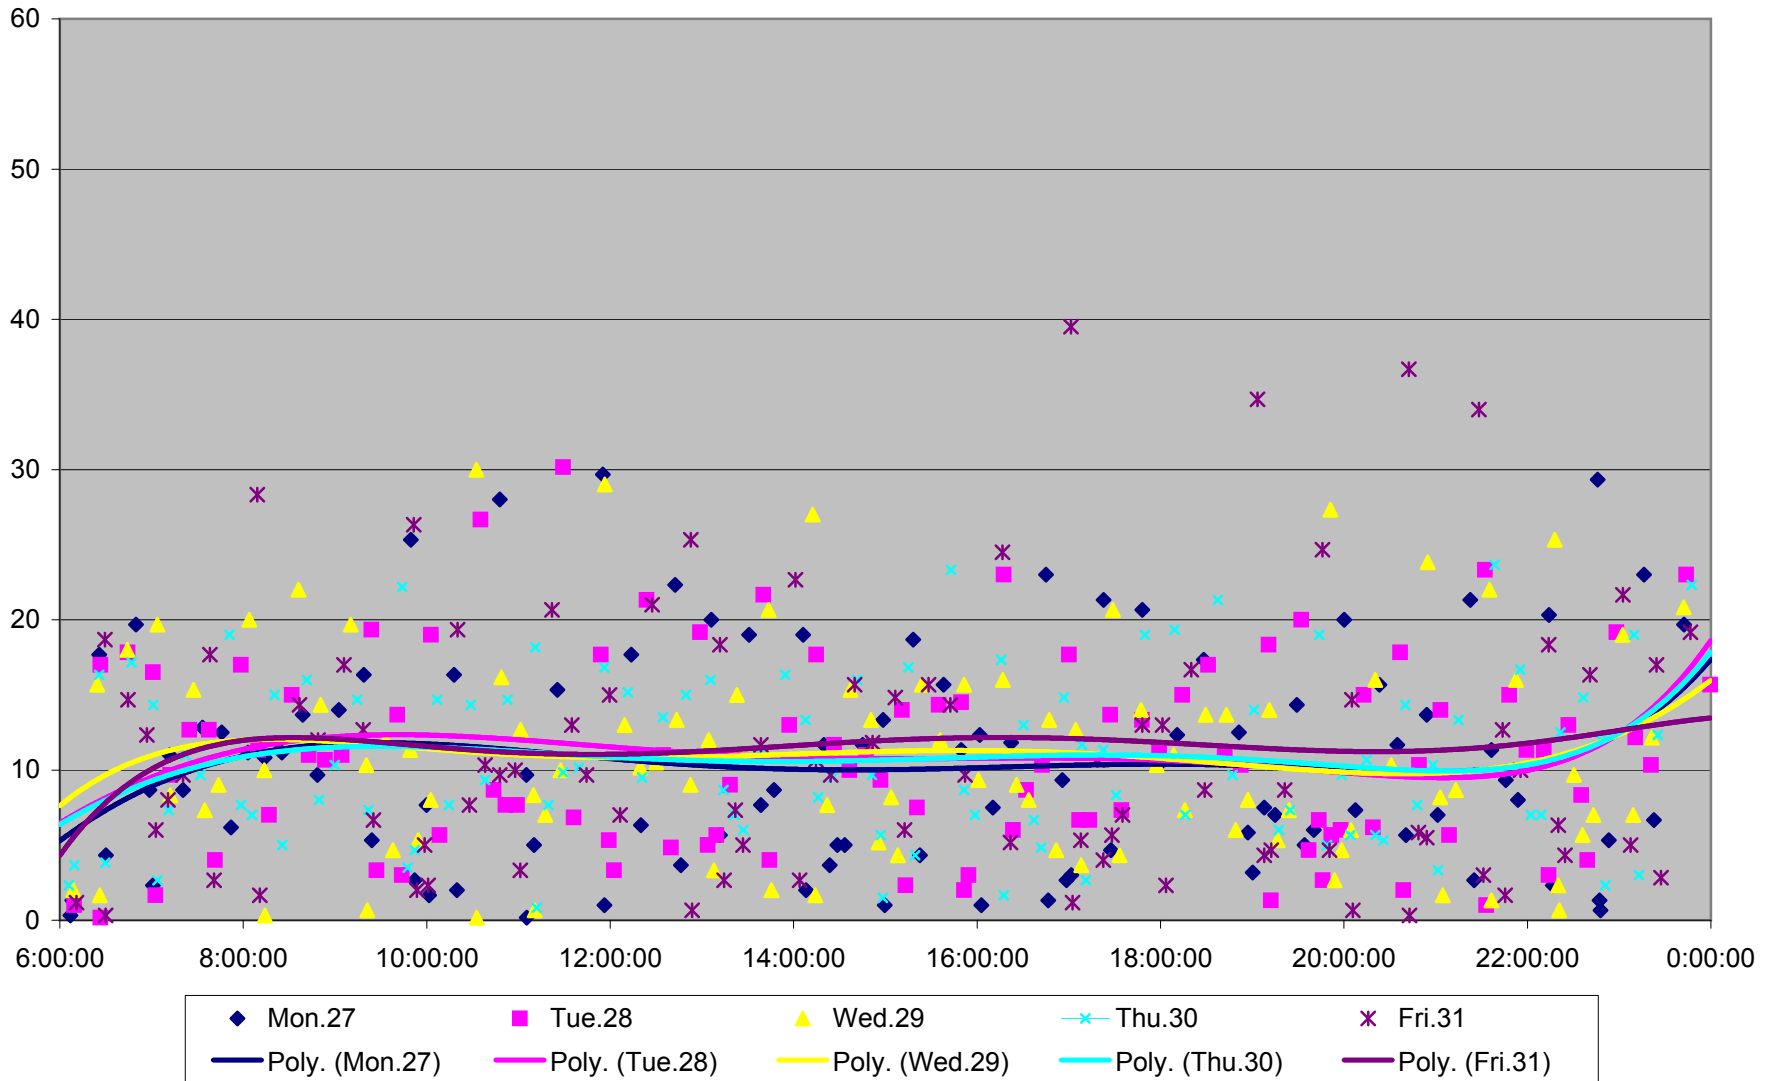

501 Queen Headways at Lakeshore Humber Westbound May 2013