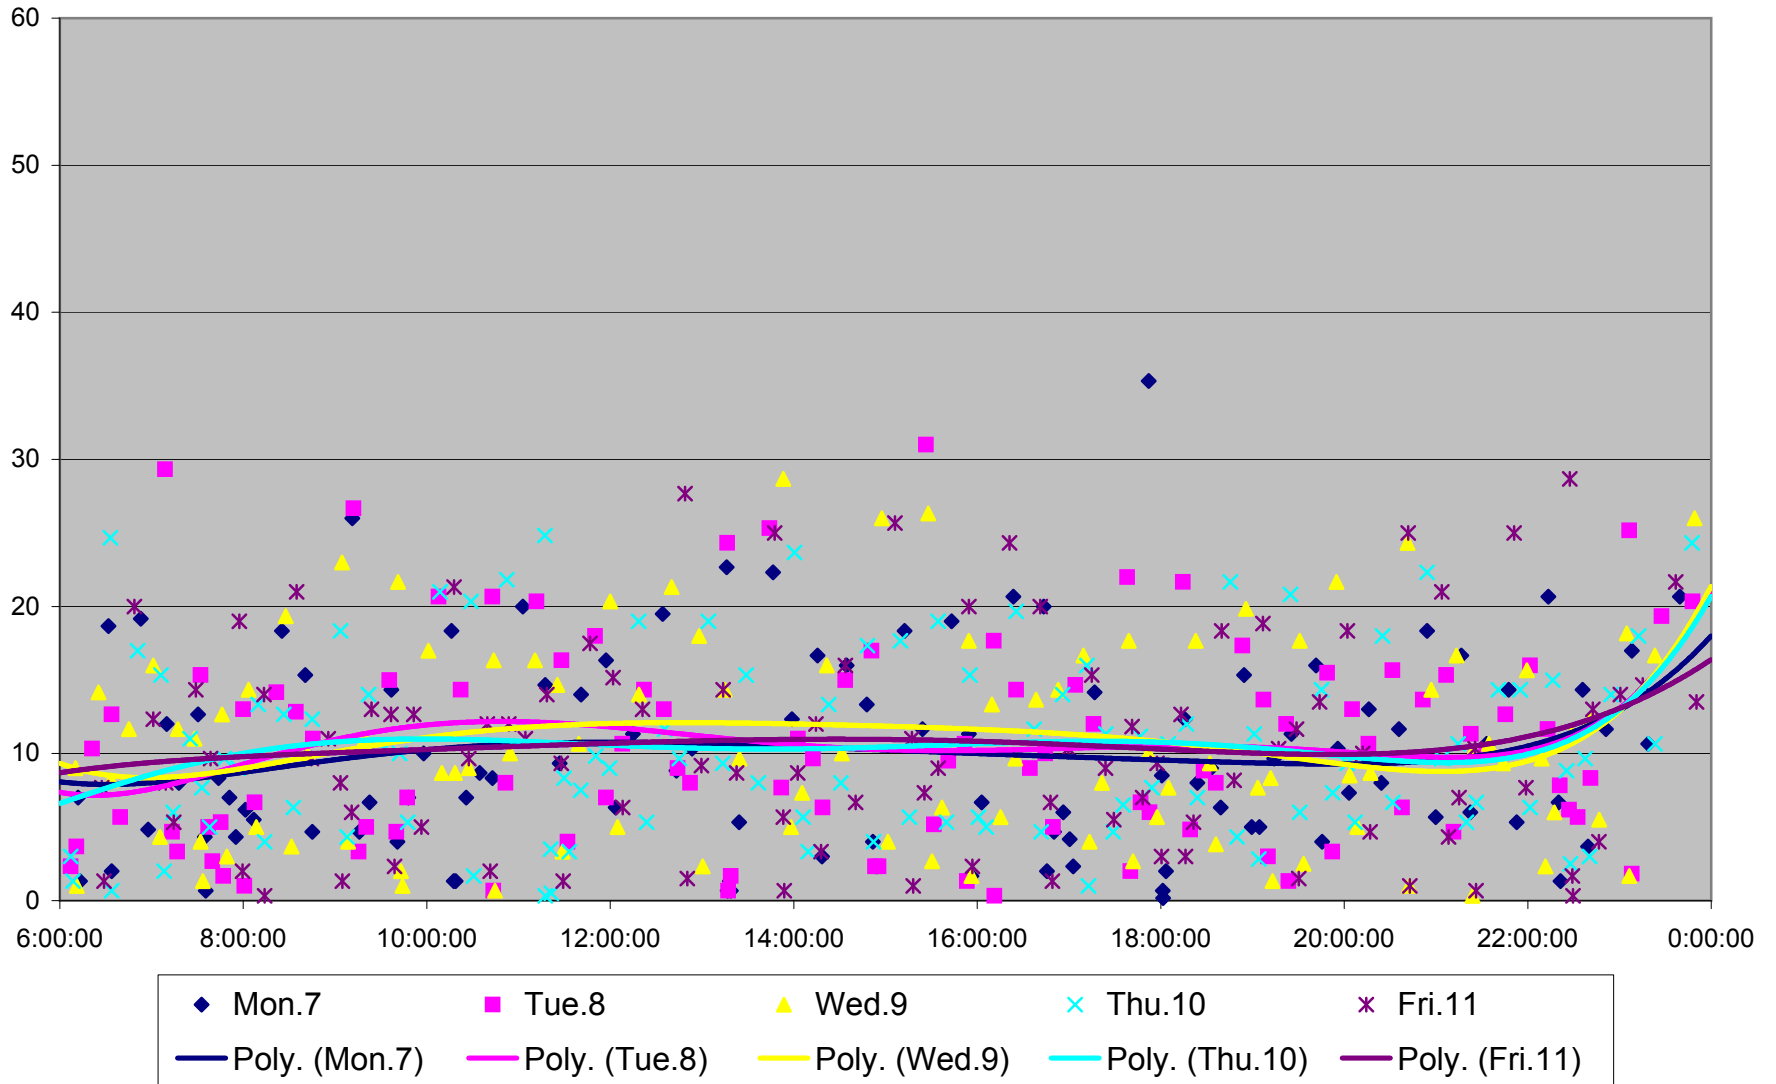

501 Queen Headways at Lakeshore Humber Westbound October 2013