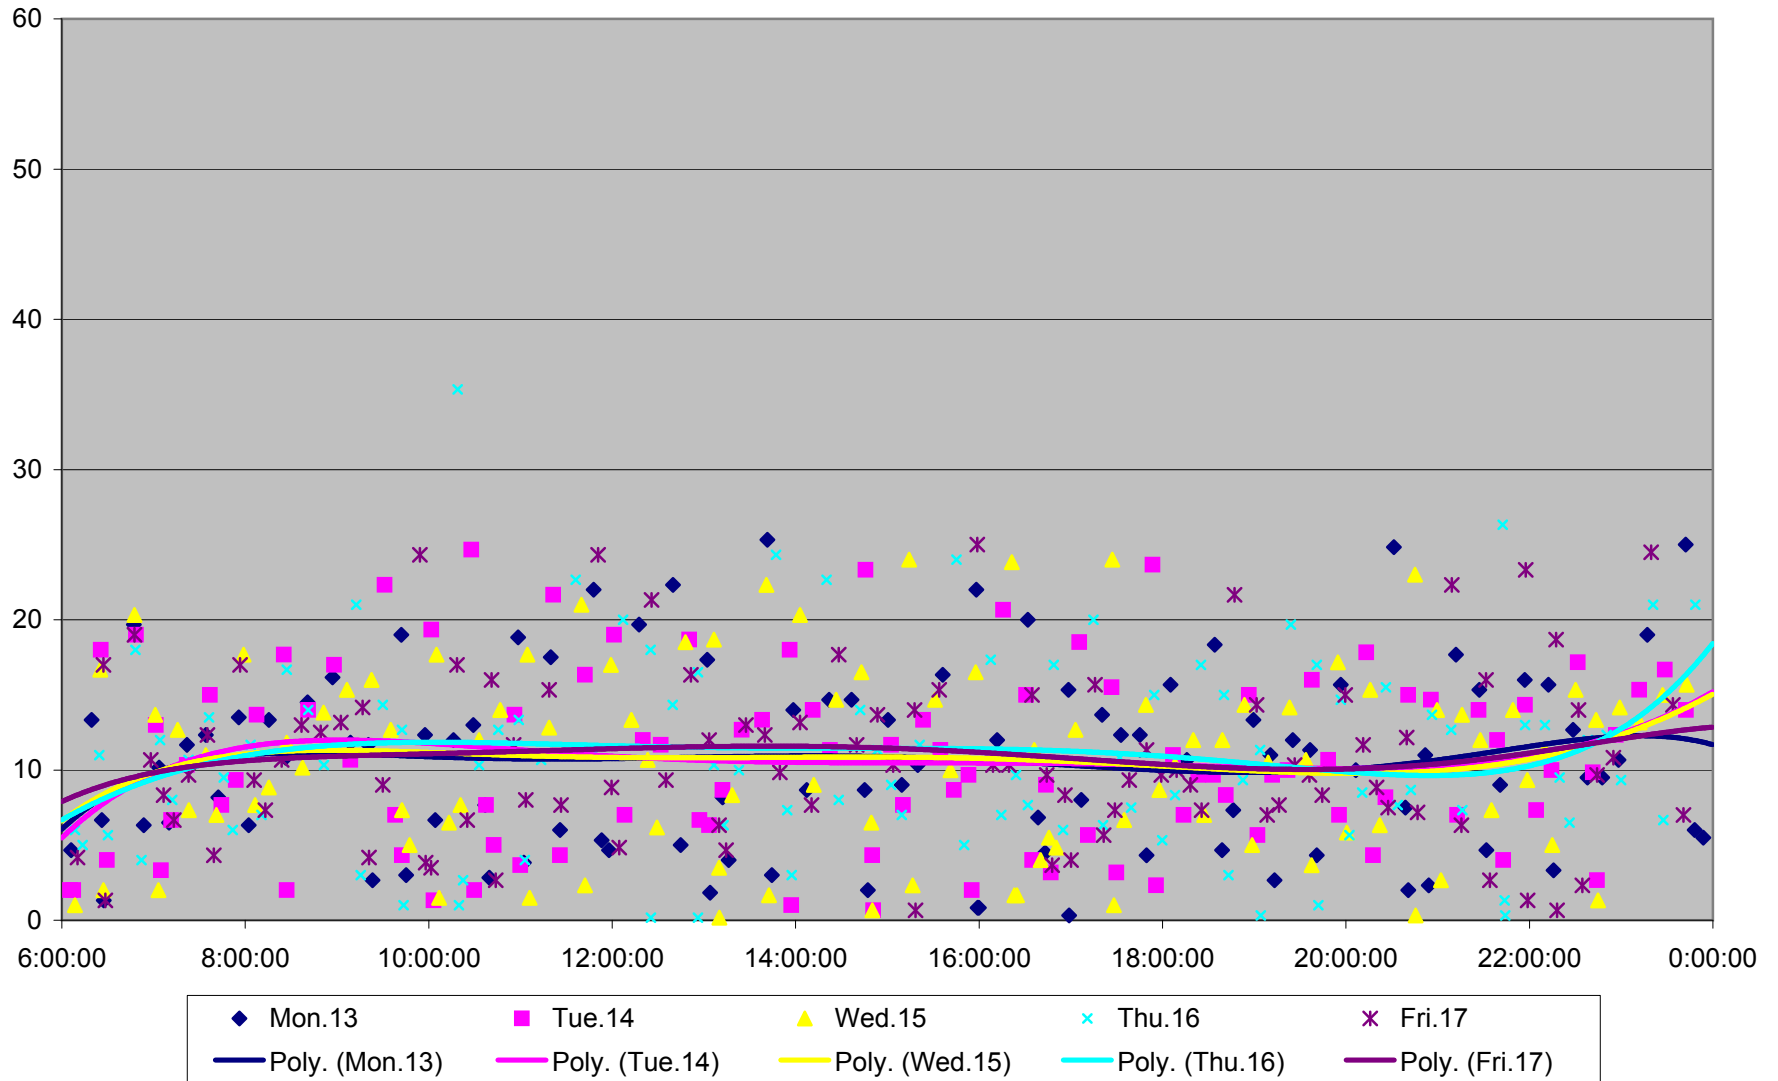

501 Queen Headways at Lakeshore Humber Westbound May 2013