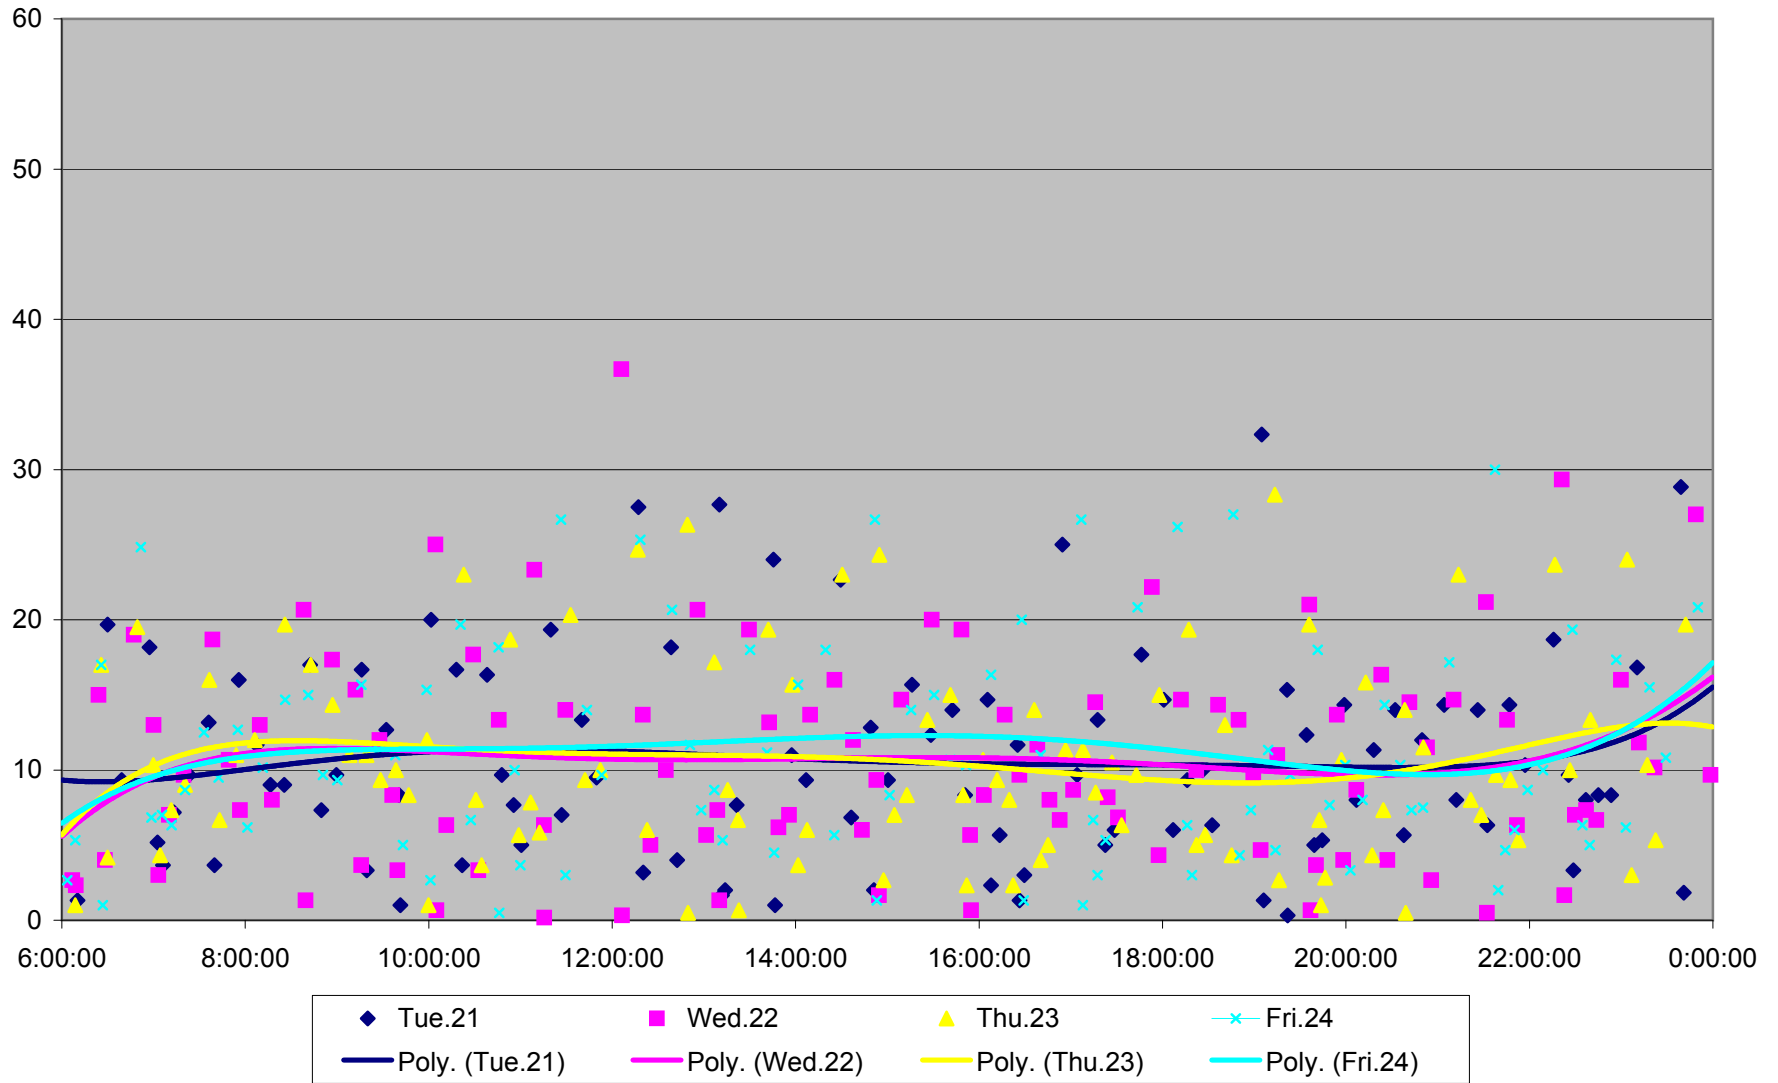

501 Queen Headways at Lakeshore Humber Westbound May 2013