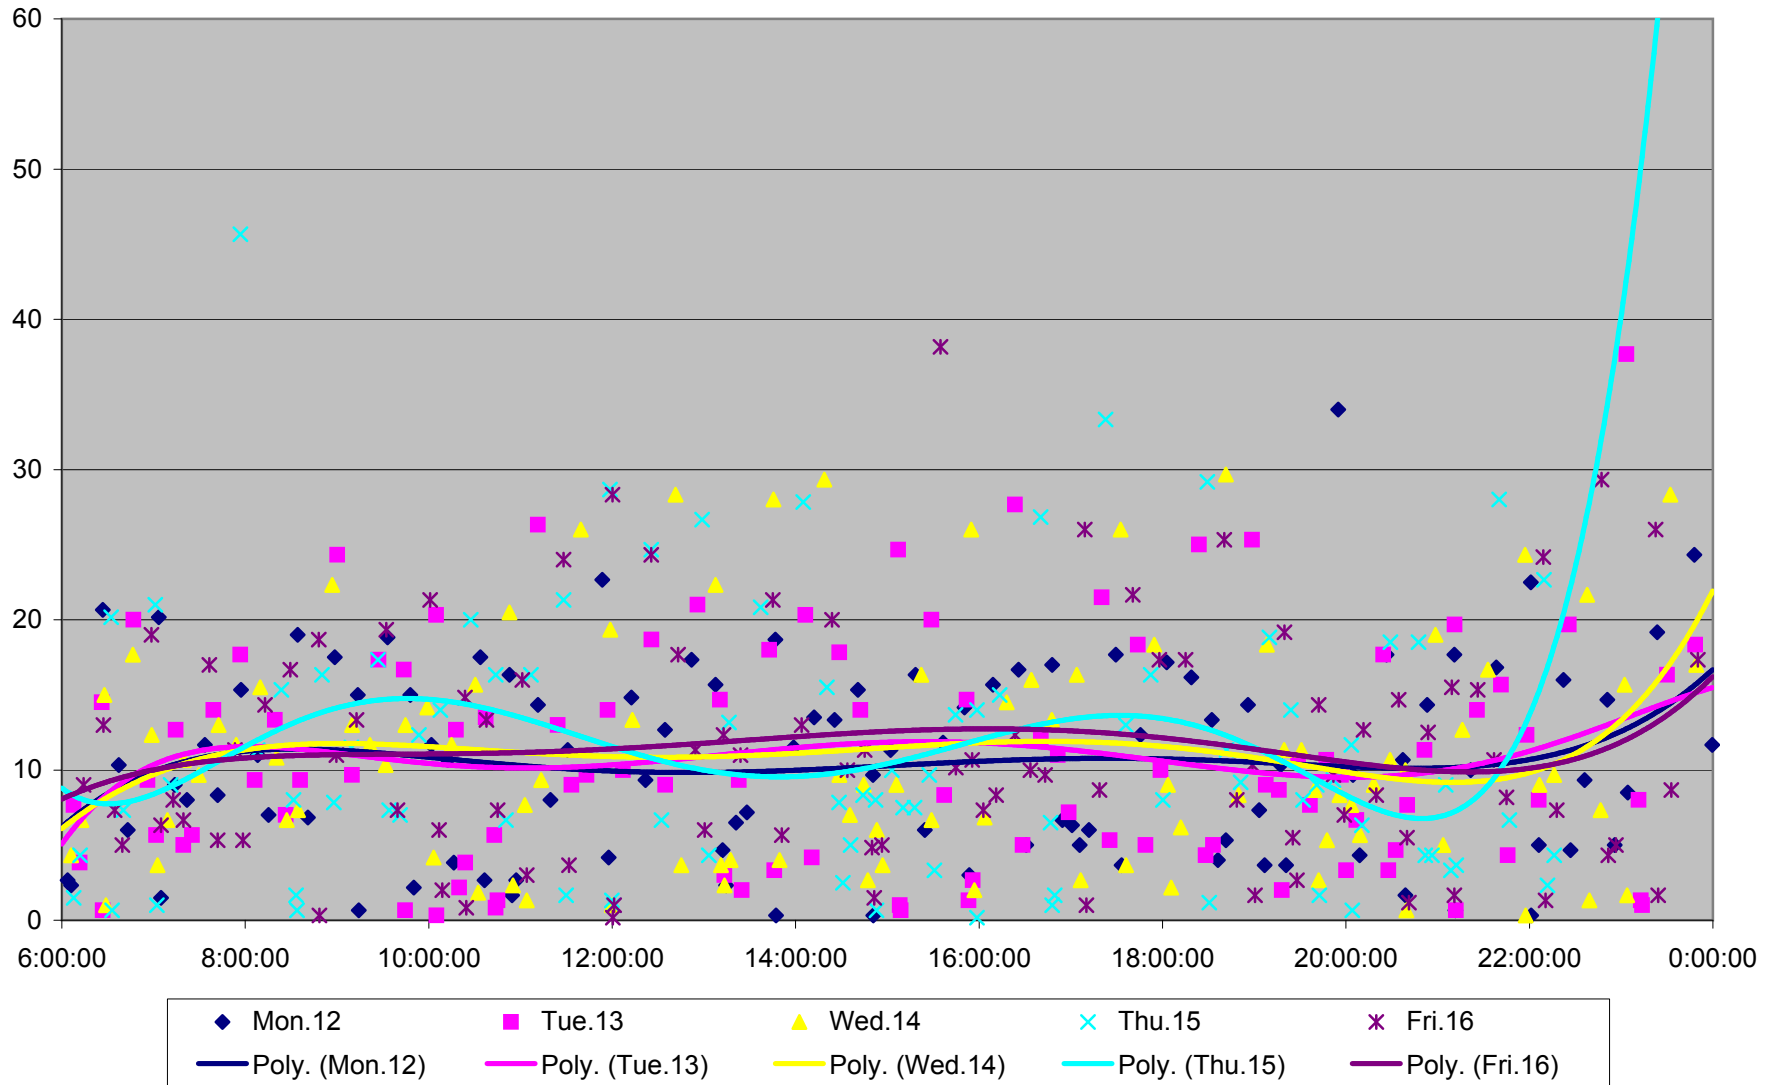

501 Queen Headways at Lakeshore Humber Westbound August 2013