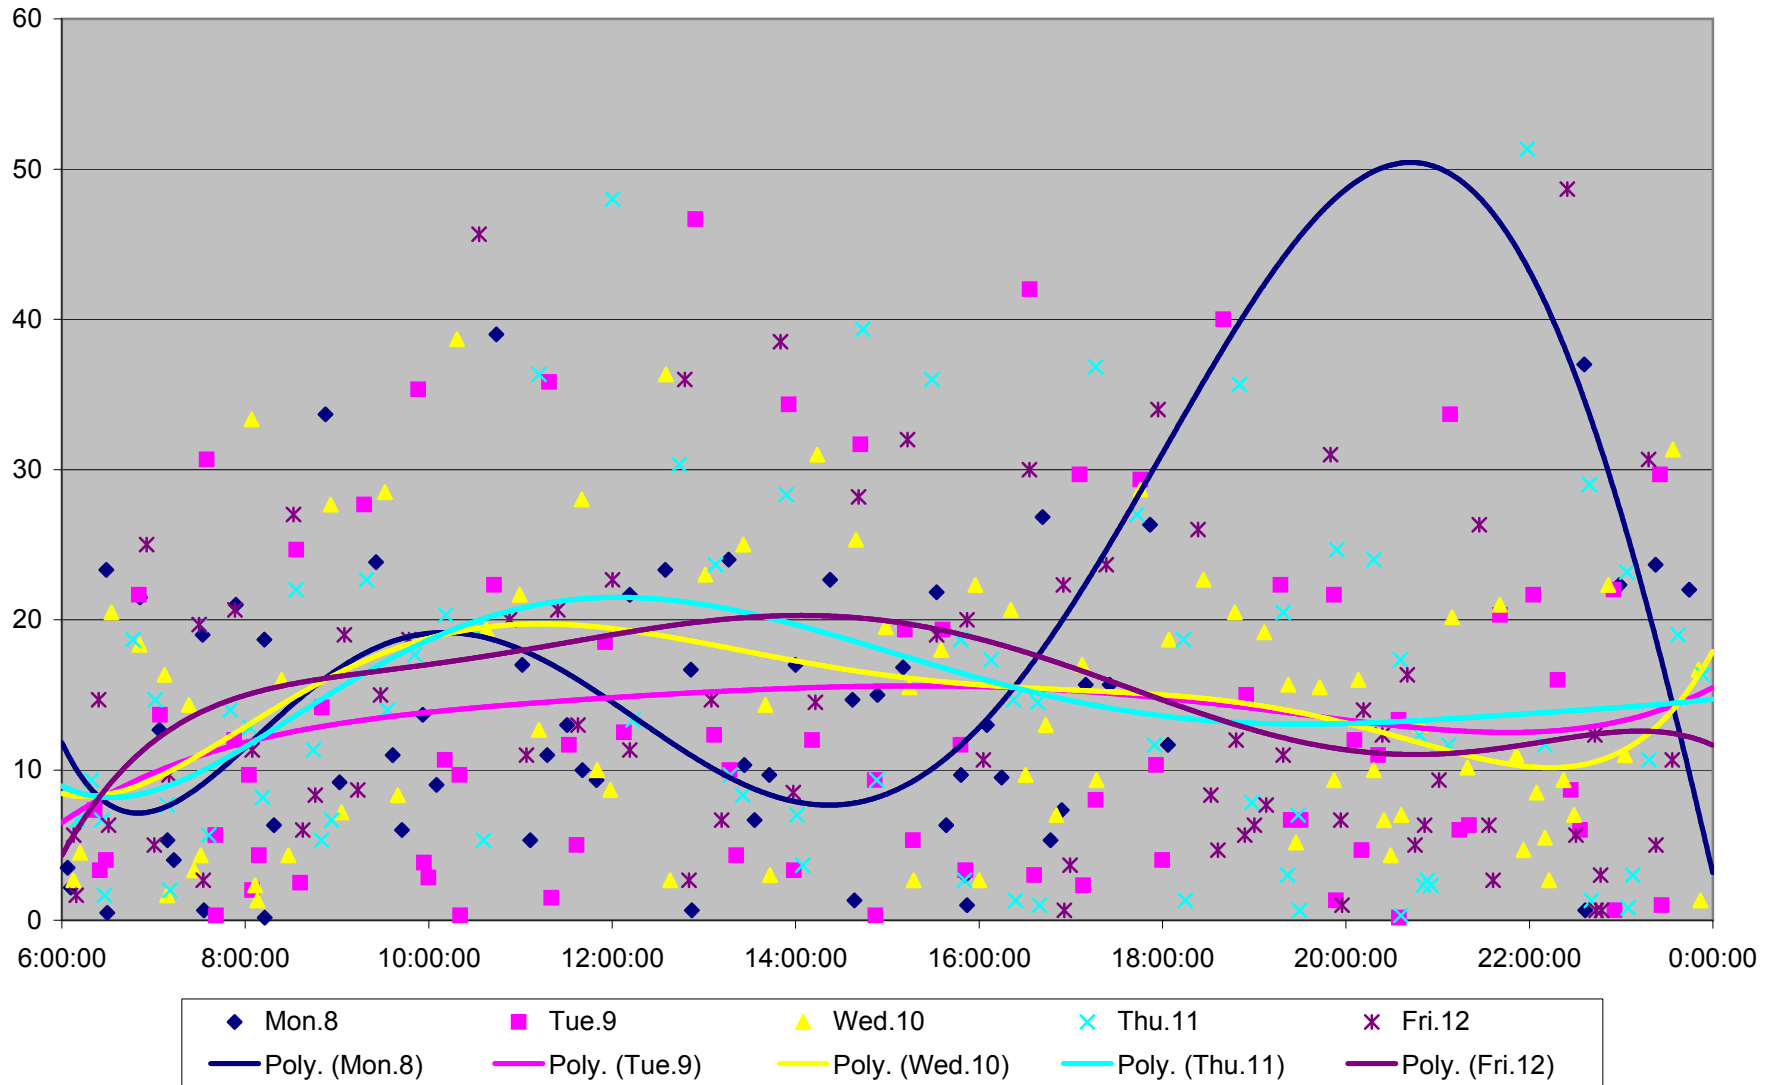

501 Queen Headways at Lakeshore Humber Westbound July 2013