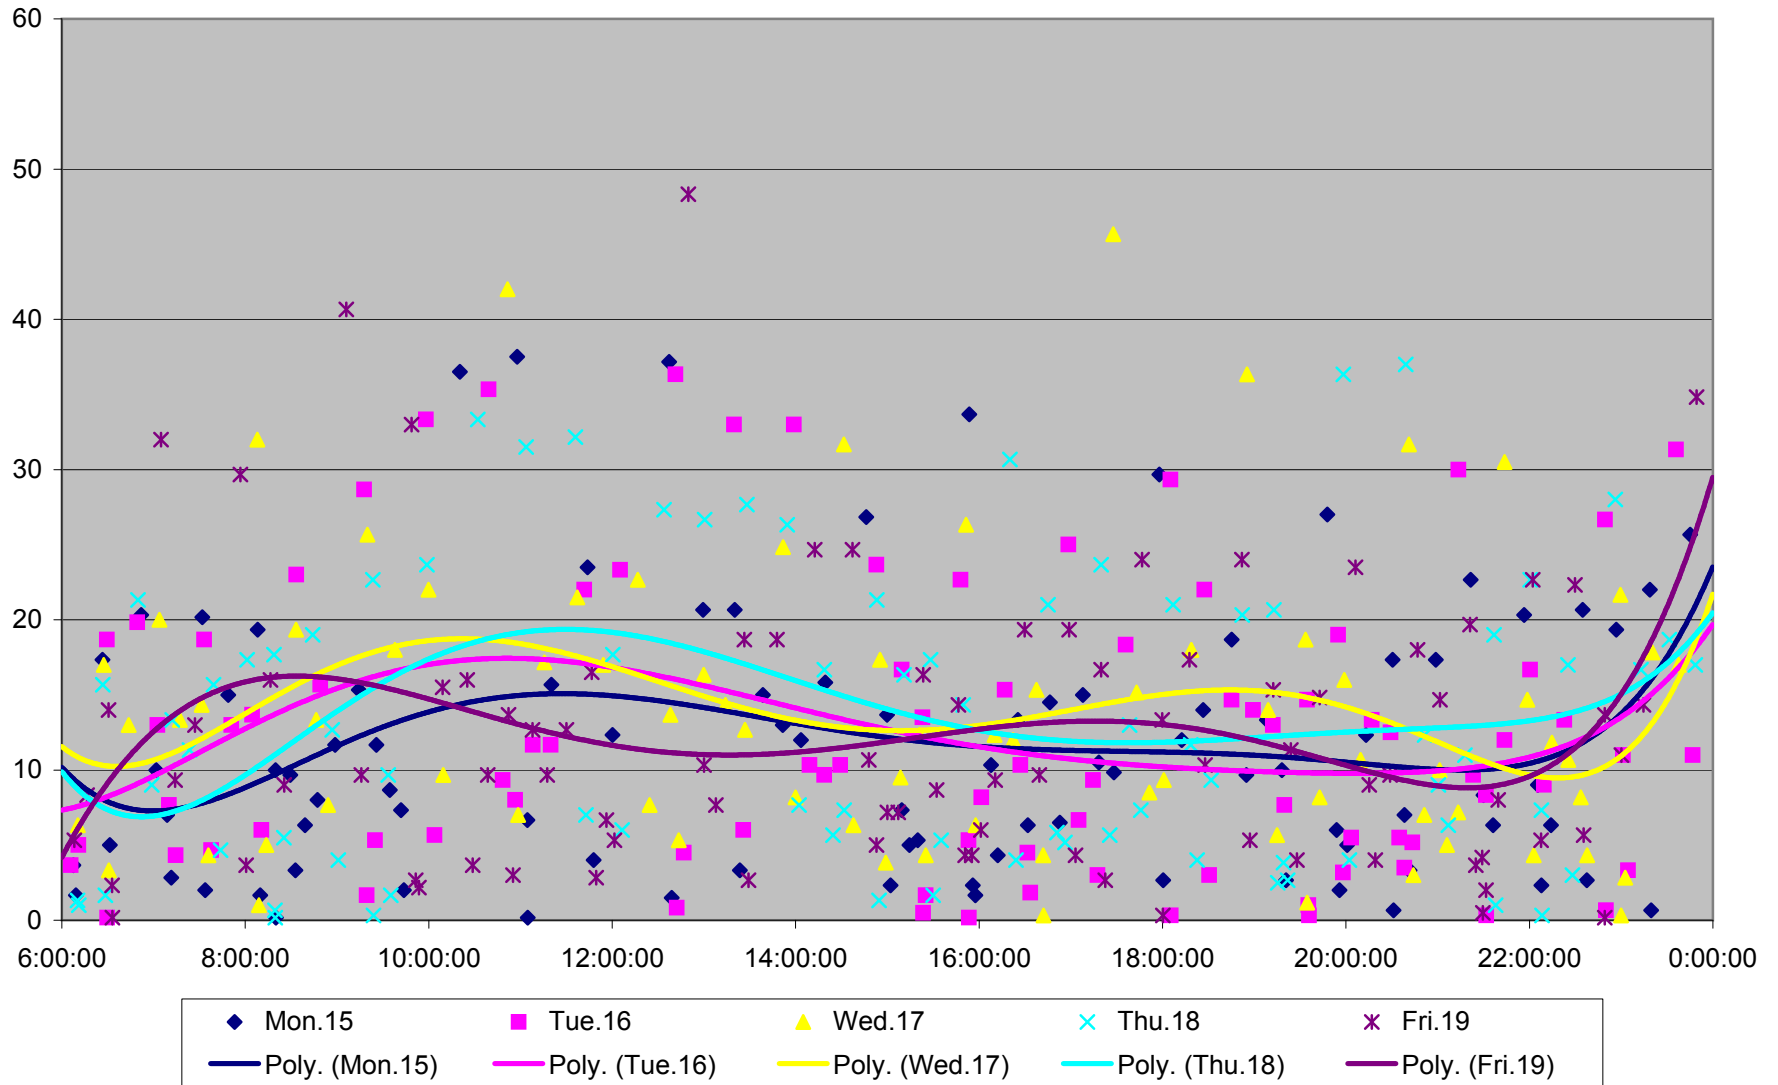

501 Queen Headways at Lakeshore Humber Westbound July 2013