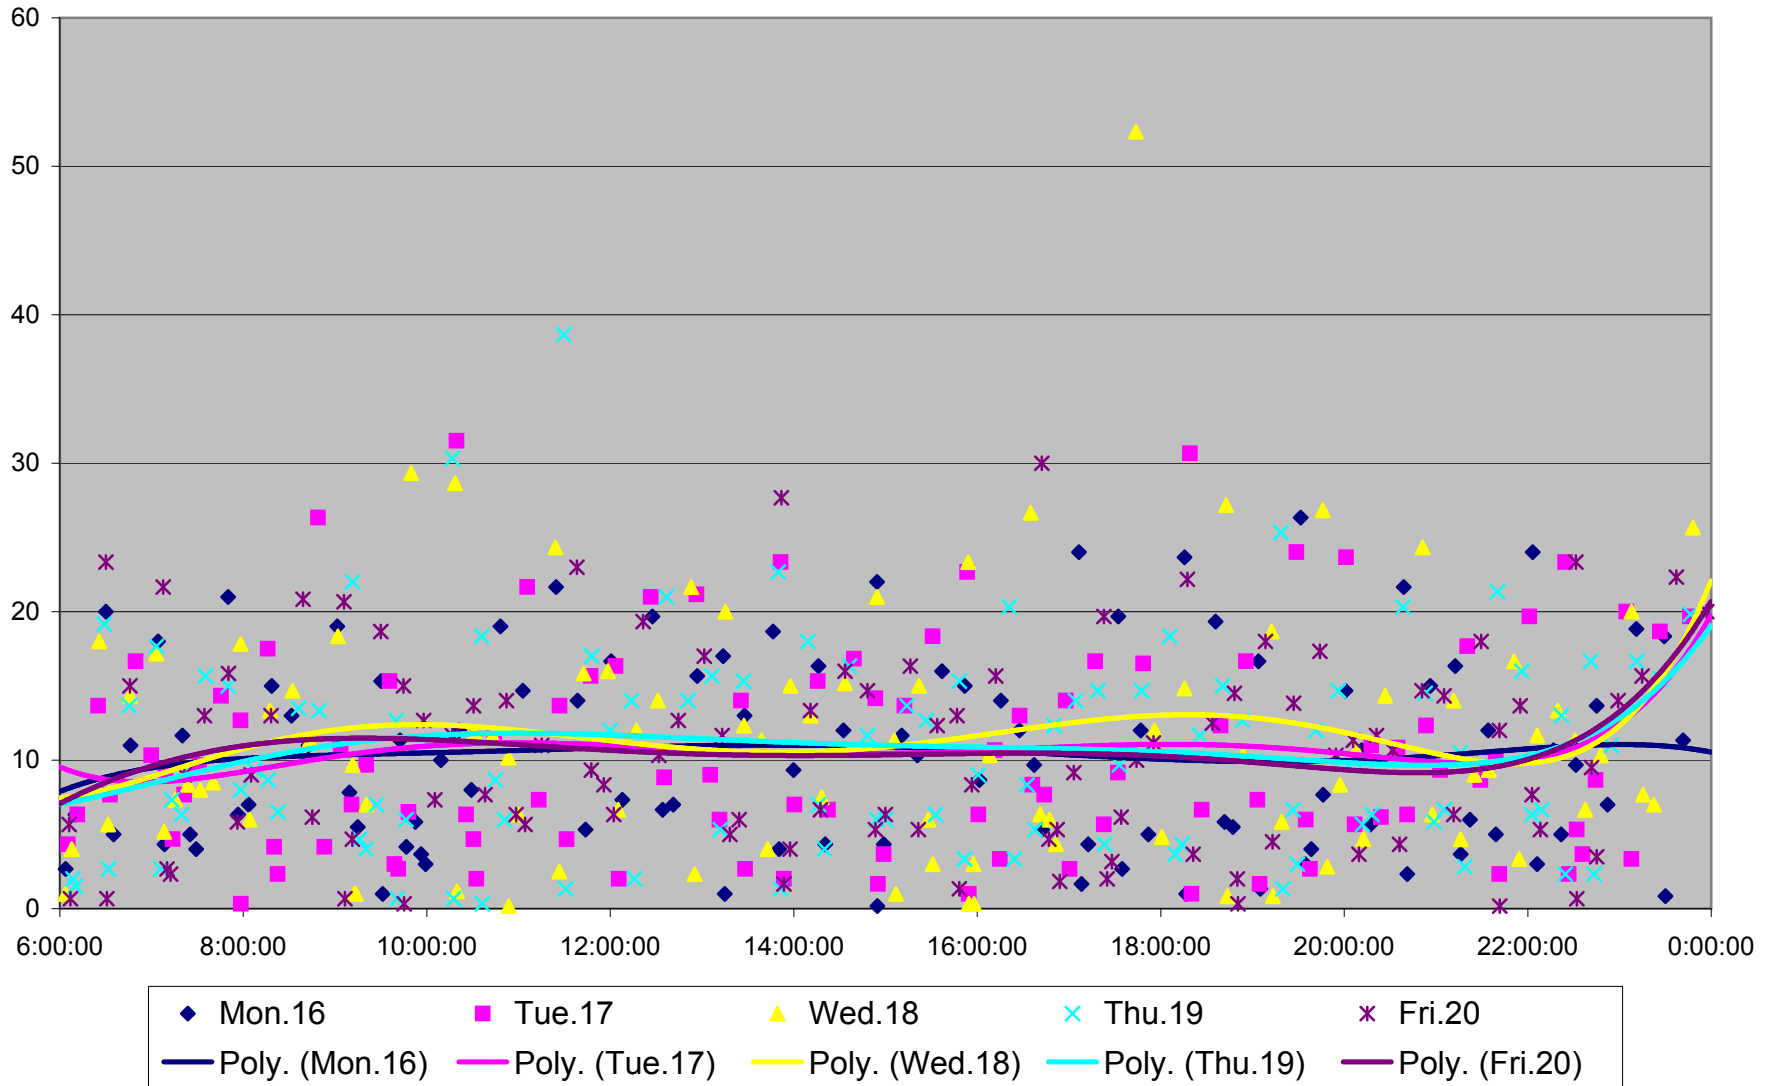

501 Queen Headways at Lakeshore Humber Westbound September 2013