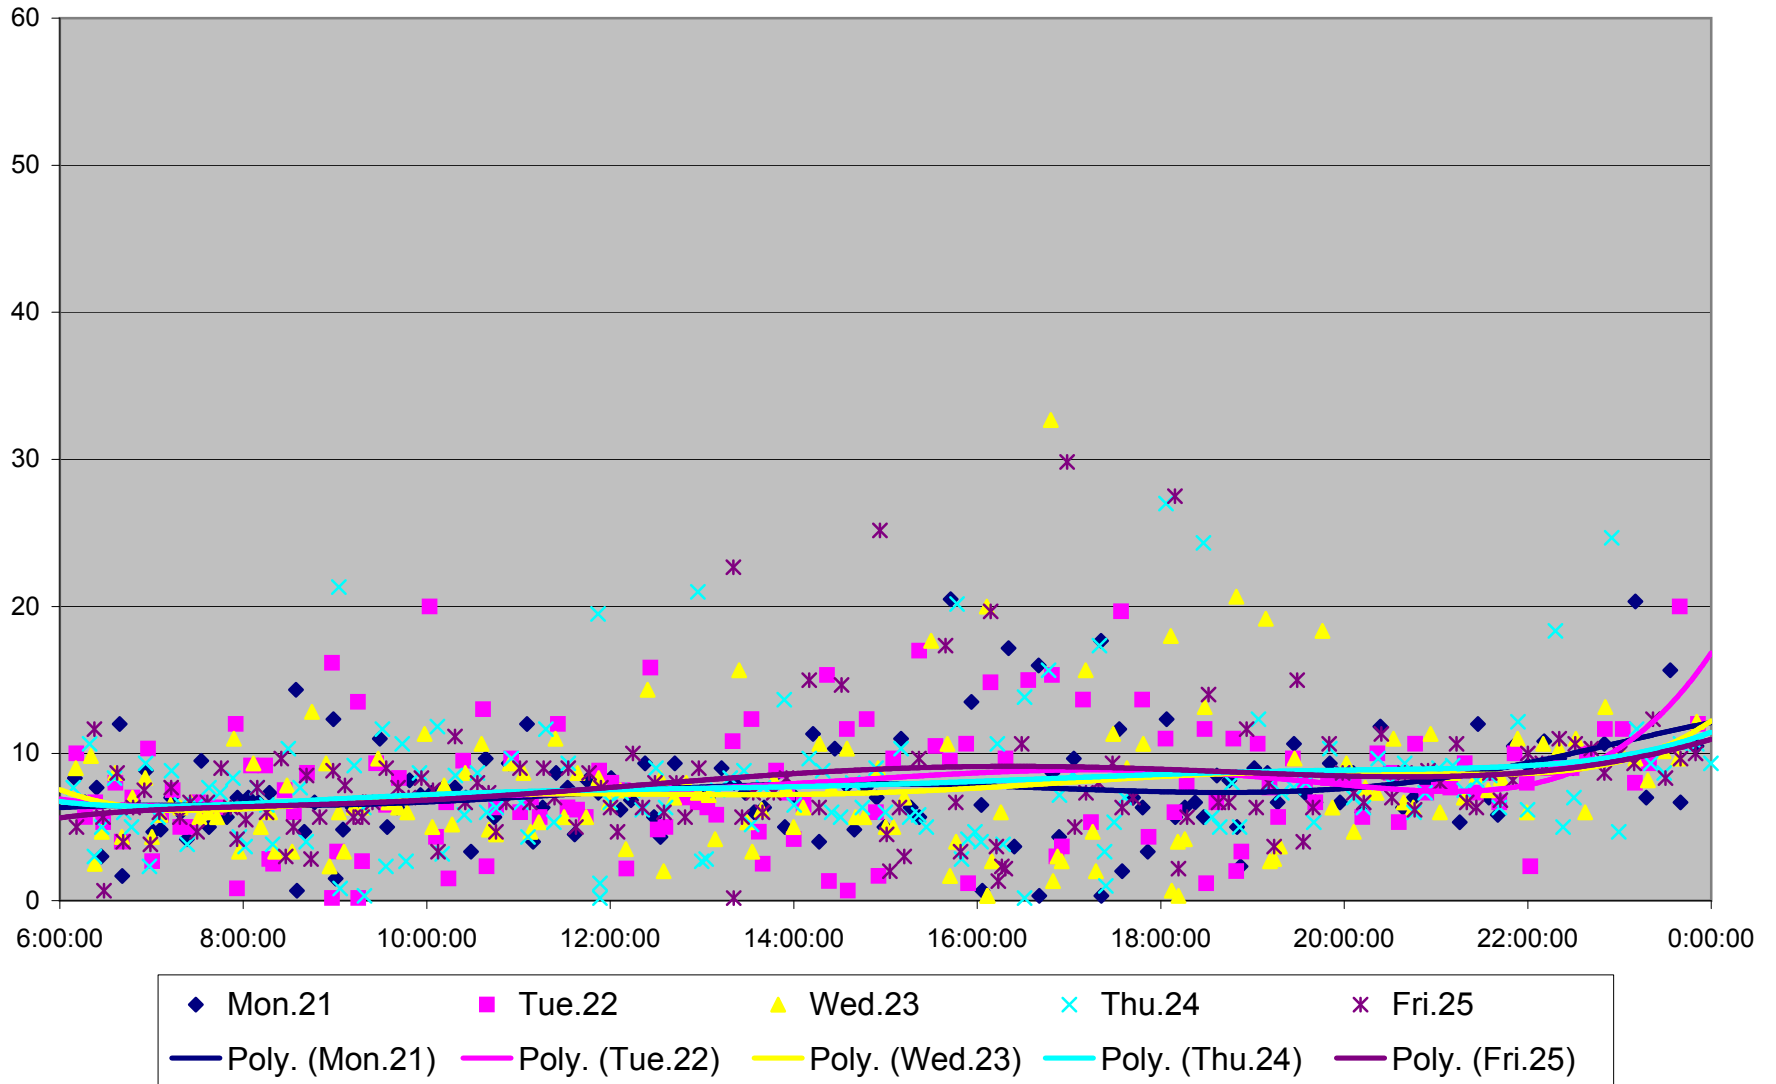

501 Queen Headways at Lakeshore Humber Westbound October 2013