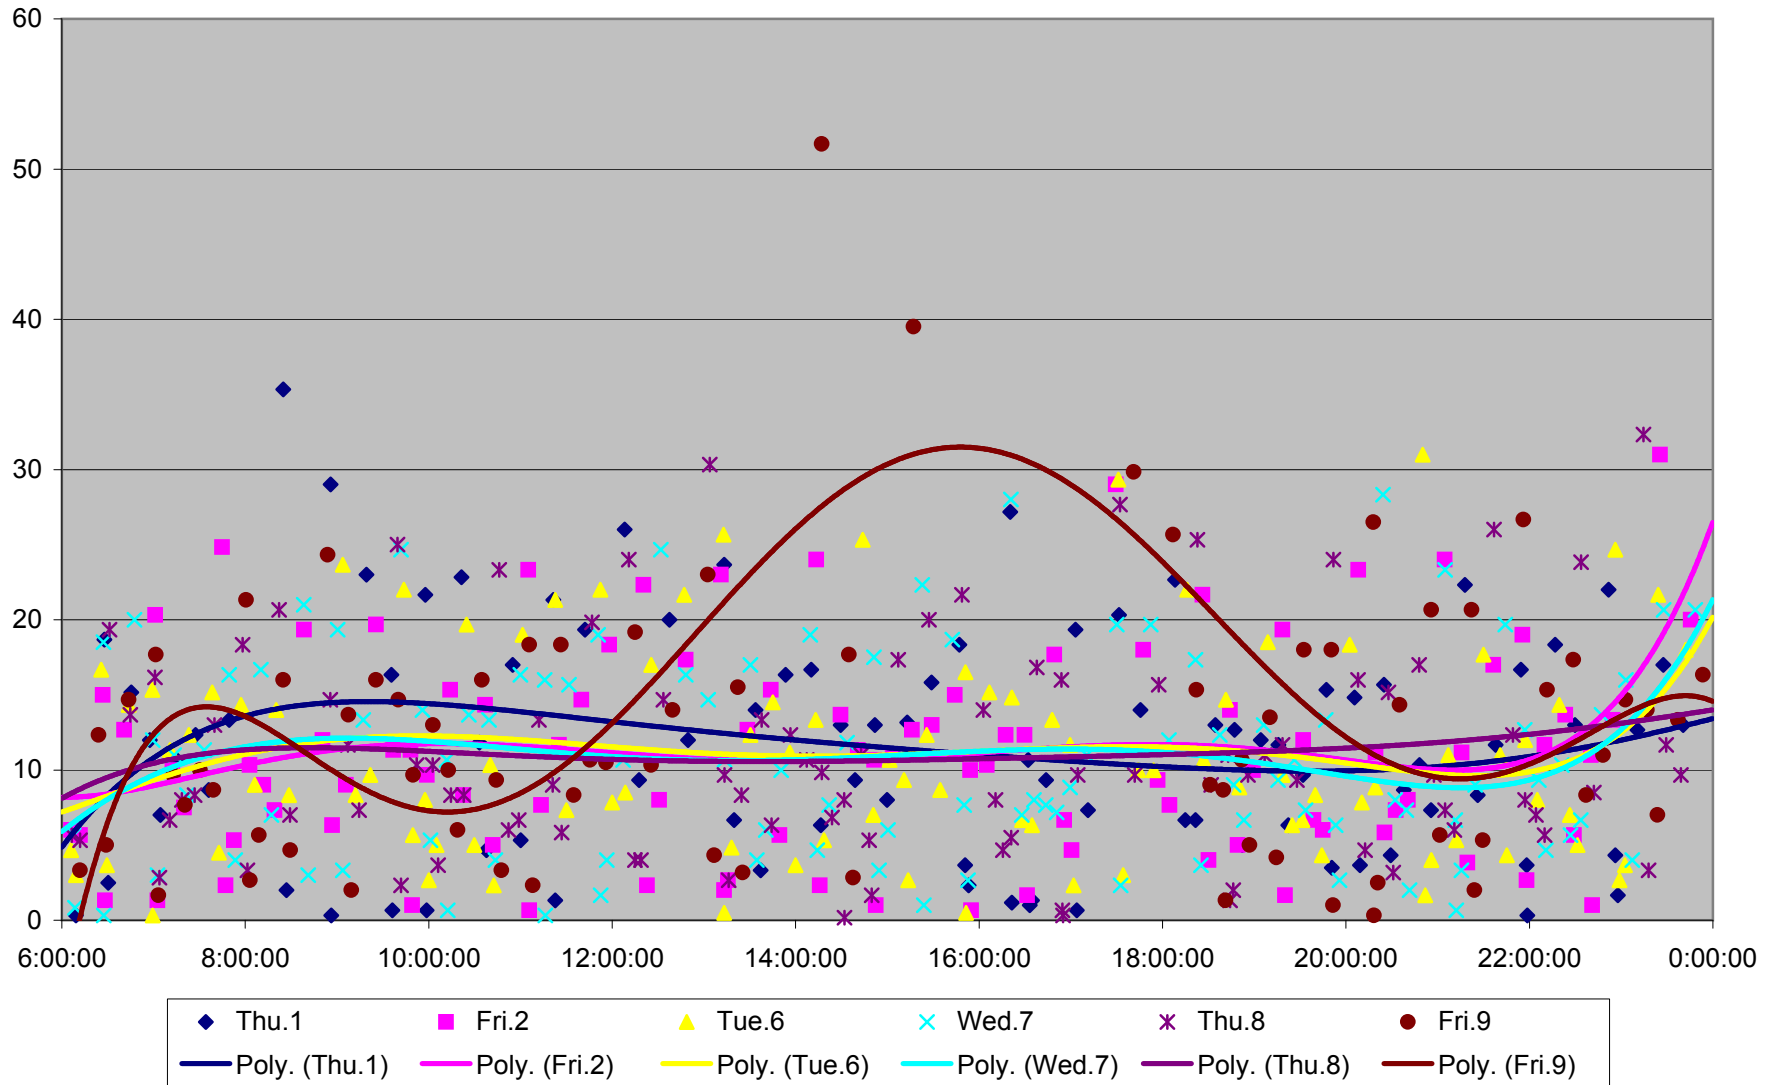

501 Queen Headways at Lakeshore Humber Westbound August 2013