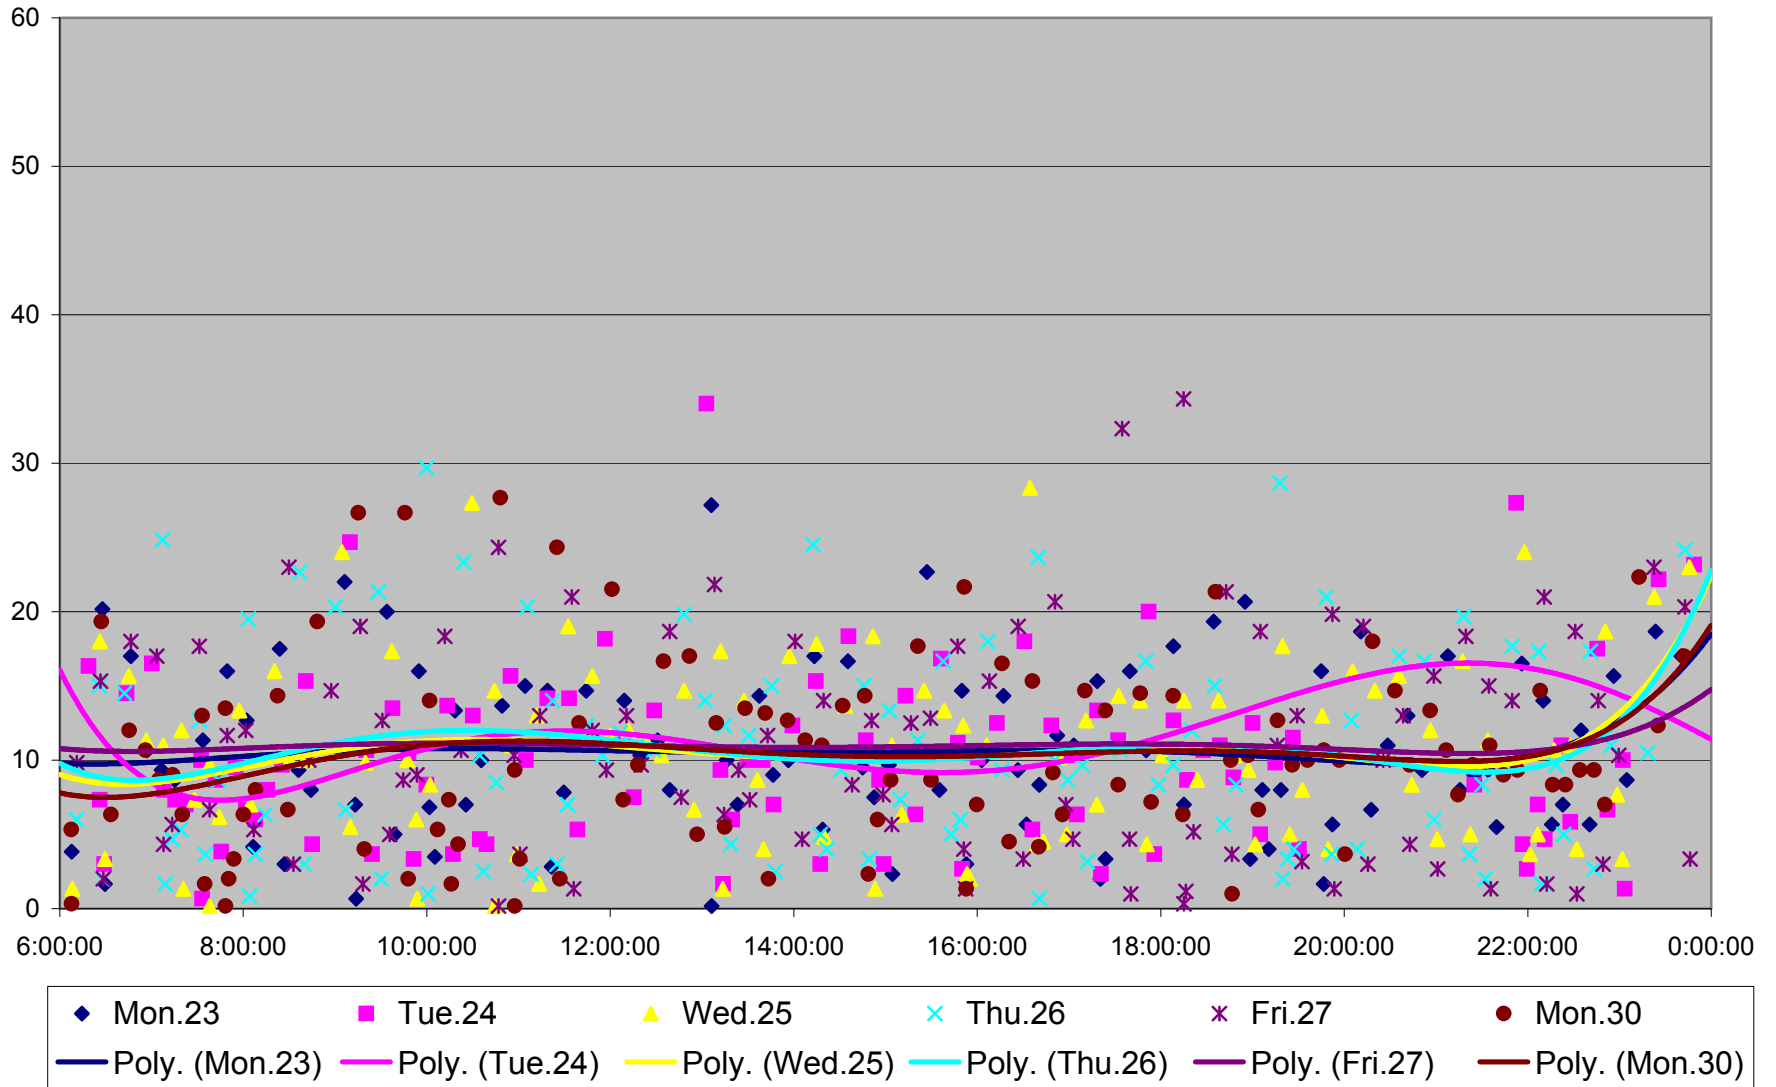

501 Queen Headways at Lakeshore Humber Westbound September 2013