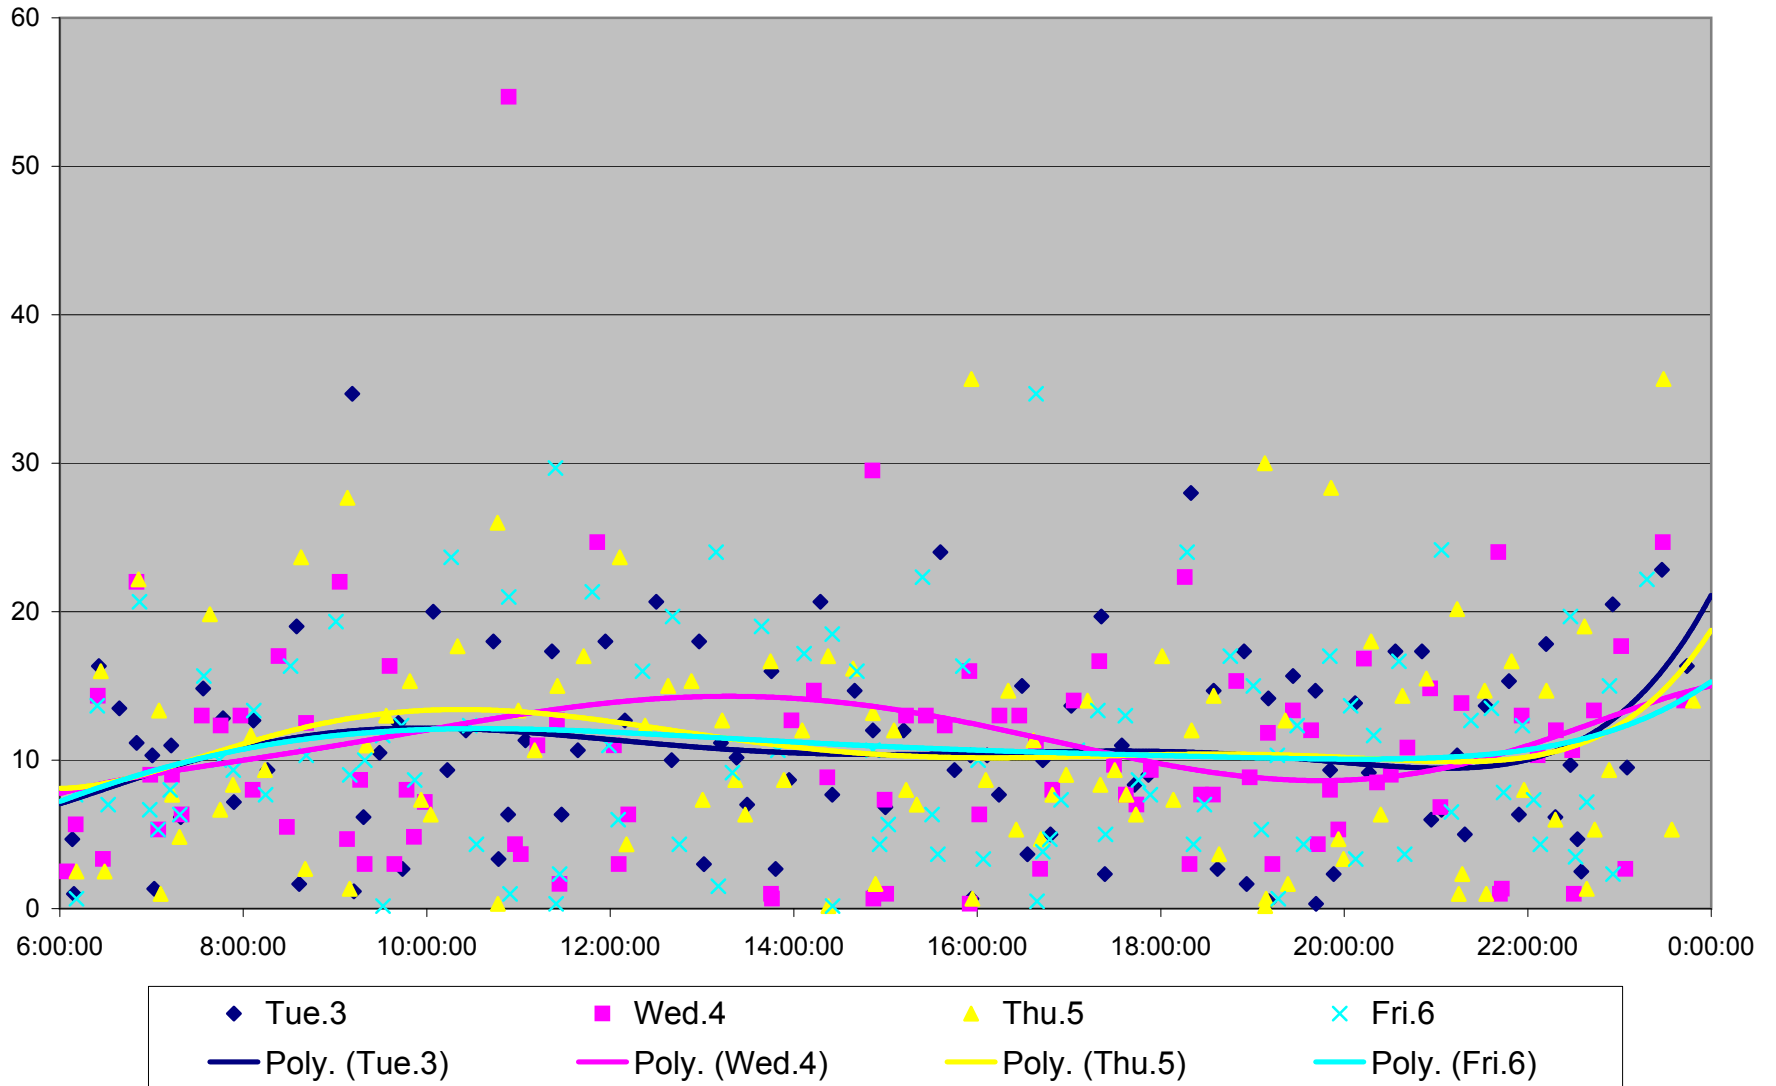

501 Queen Headways at Lakeshore Humber Westbound September 2013