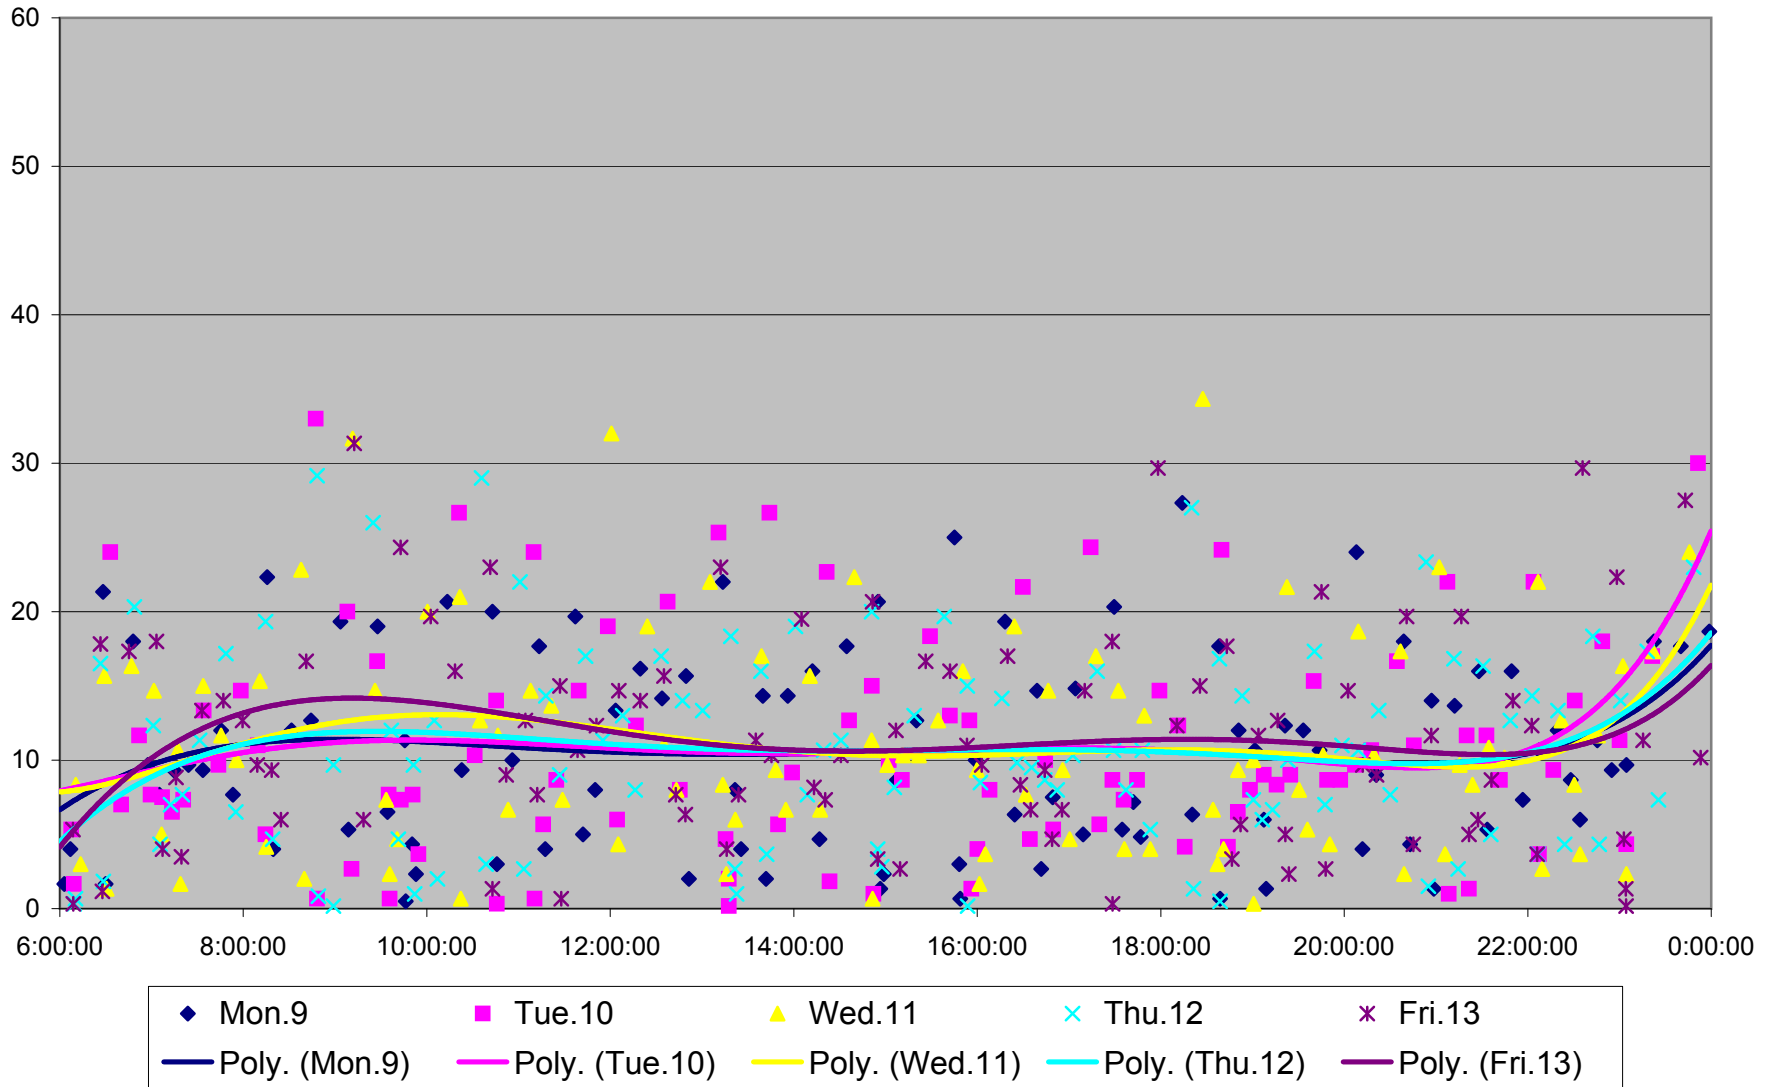

501 Queen Headways at Lakeshore Humber Westbound September 2013