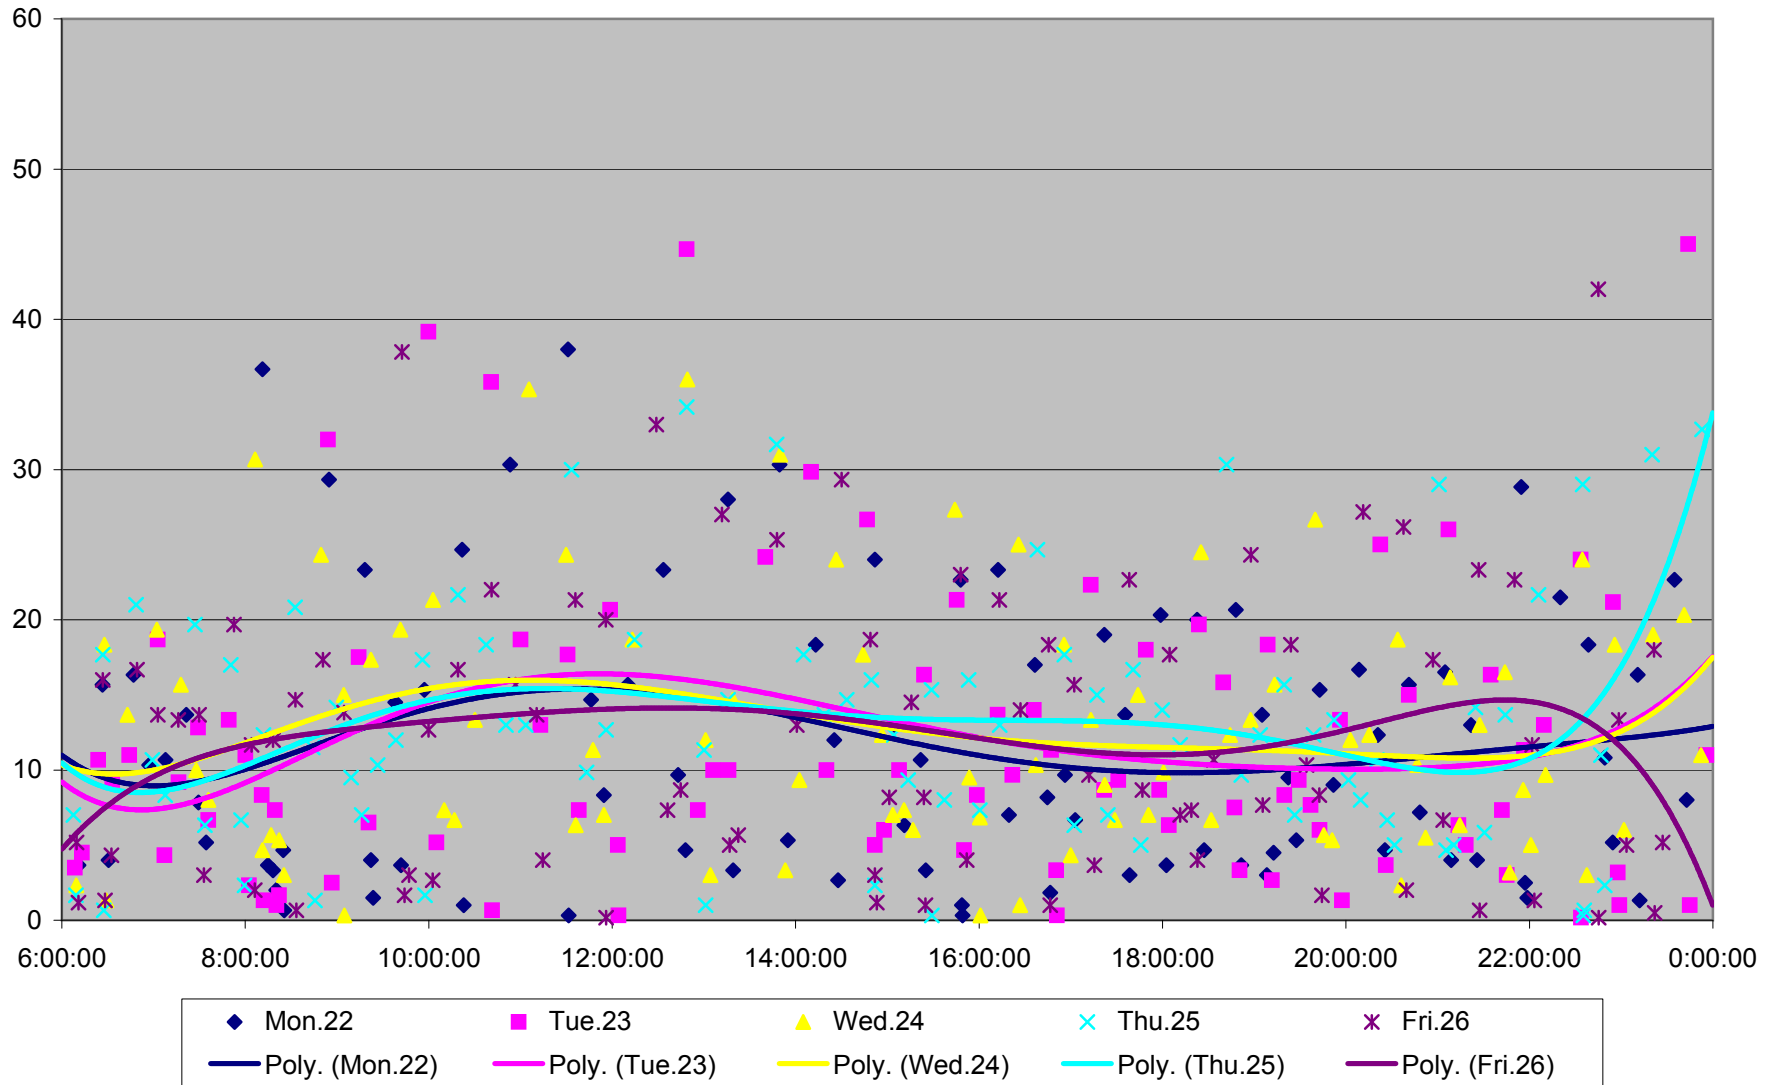

501 Queen Headways at Lakeshore Humber Westbound July 2013