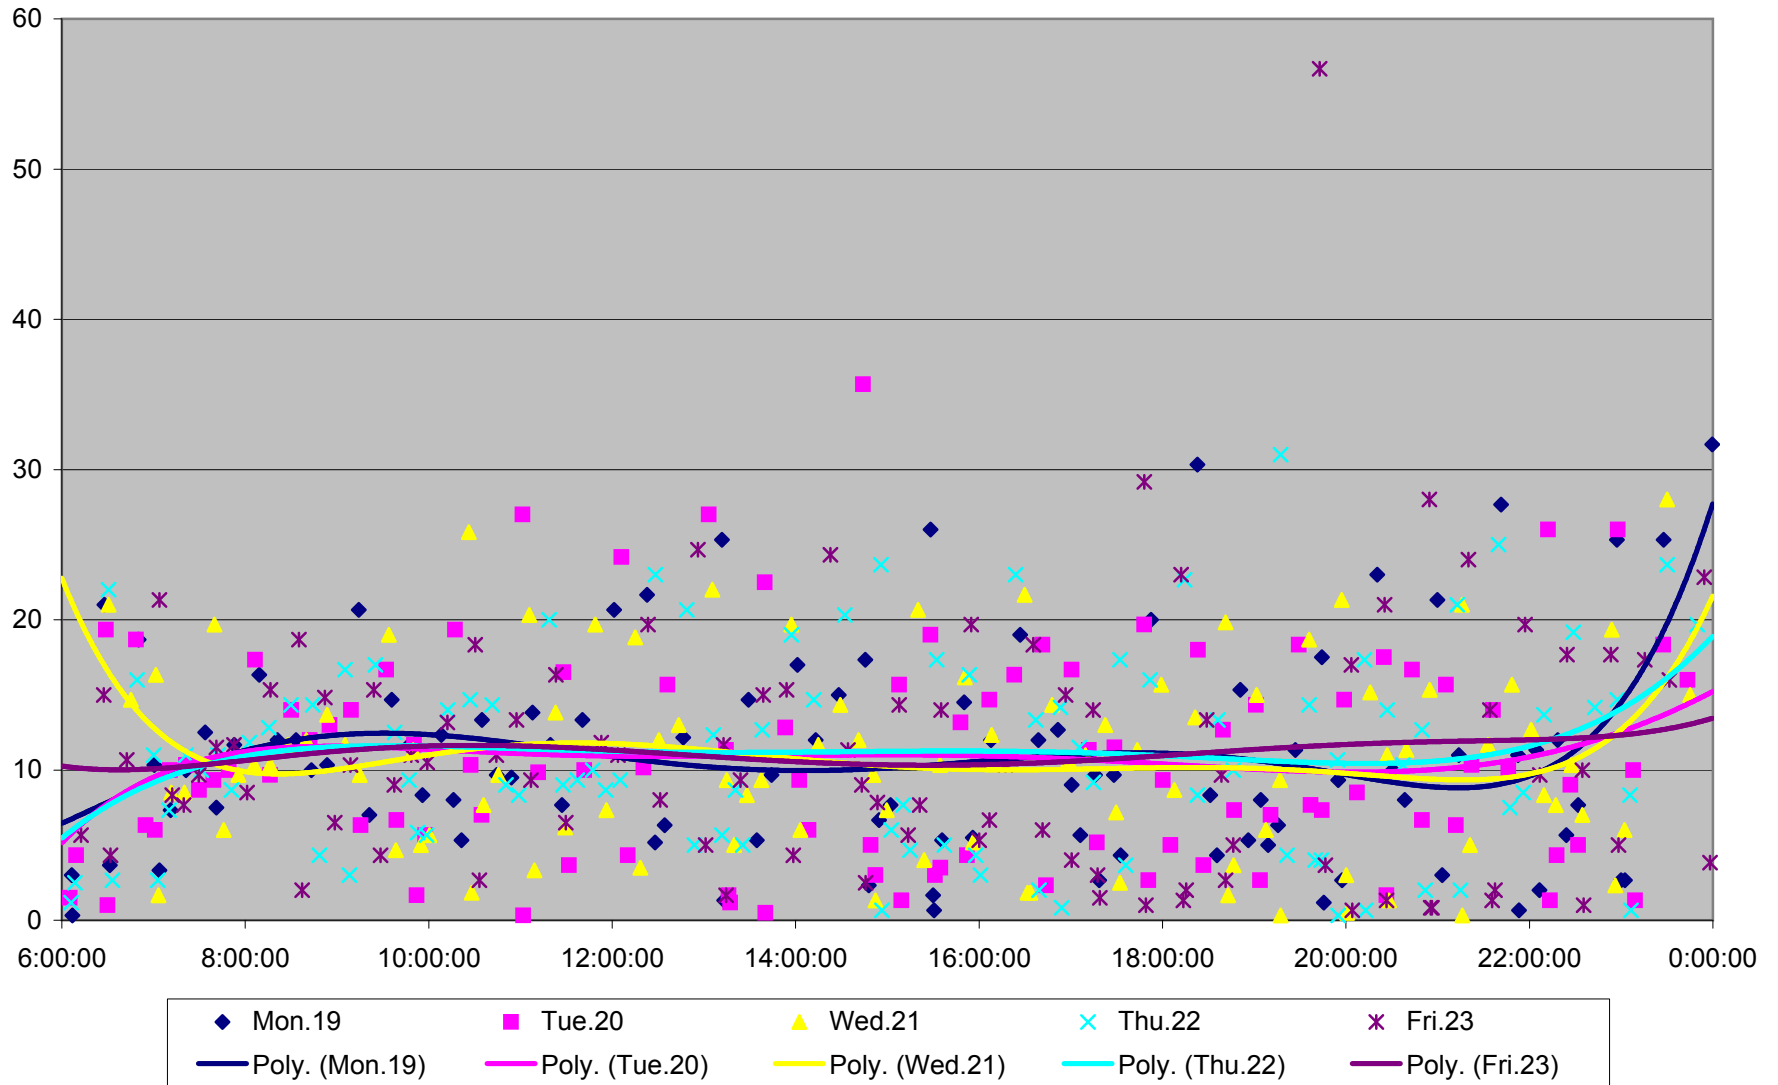

501 Queen Headways at Lakeshore Humber Westbound August 2013