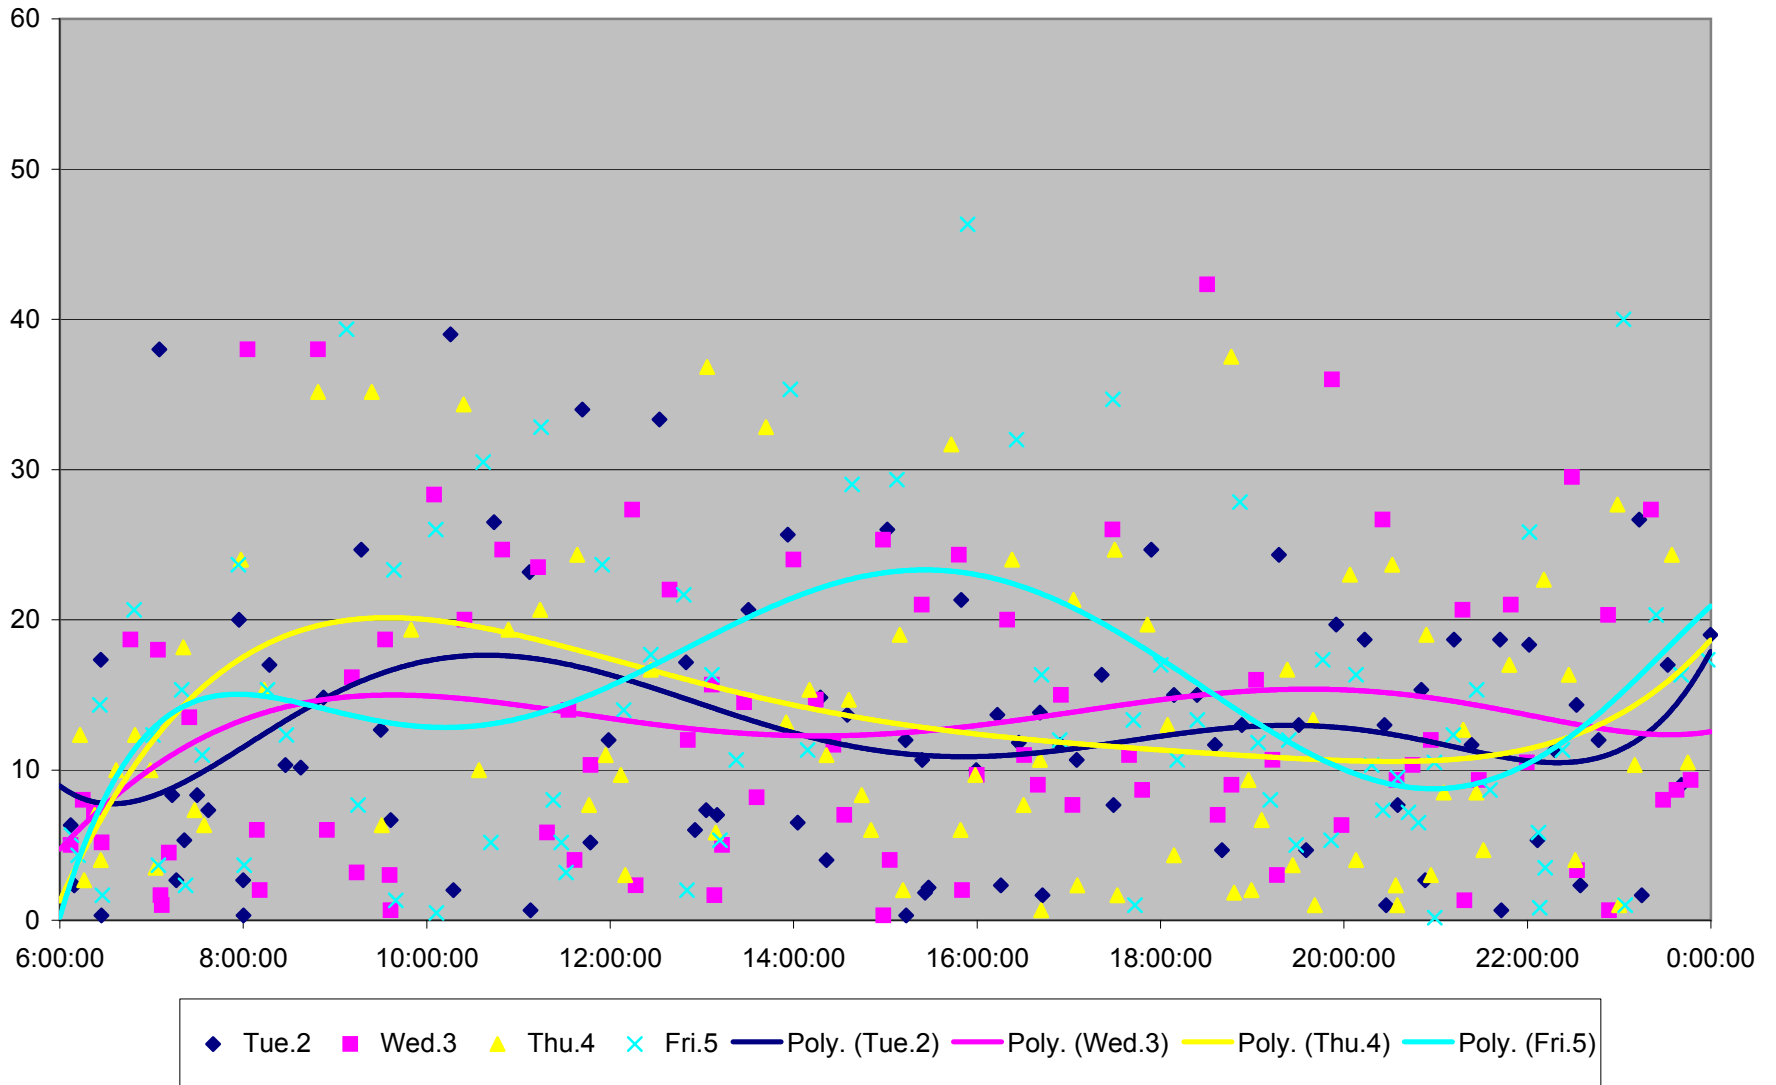

501 Queen Headways at Lakeshore Humber Westbound July 2013