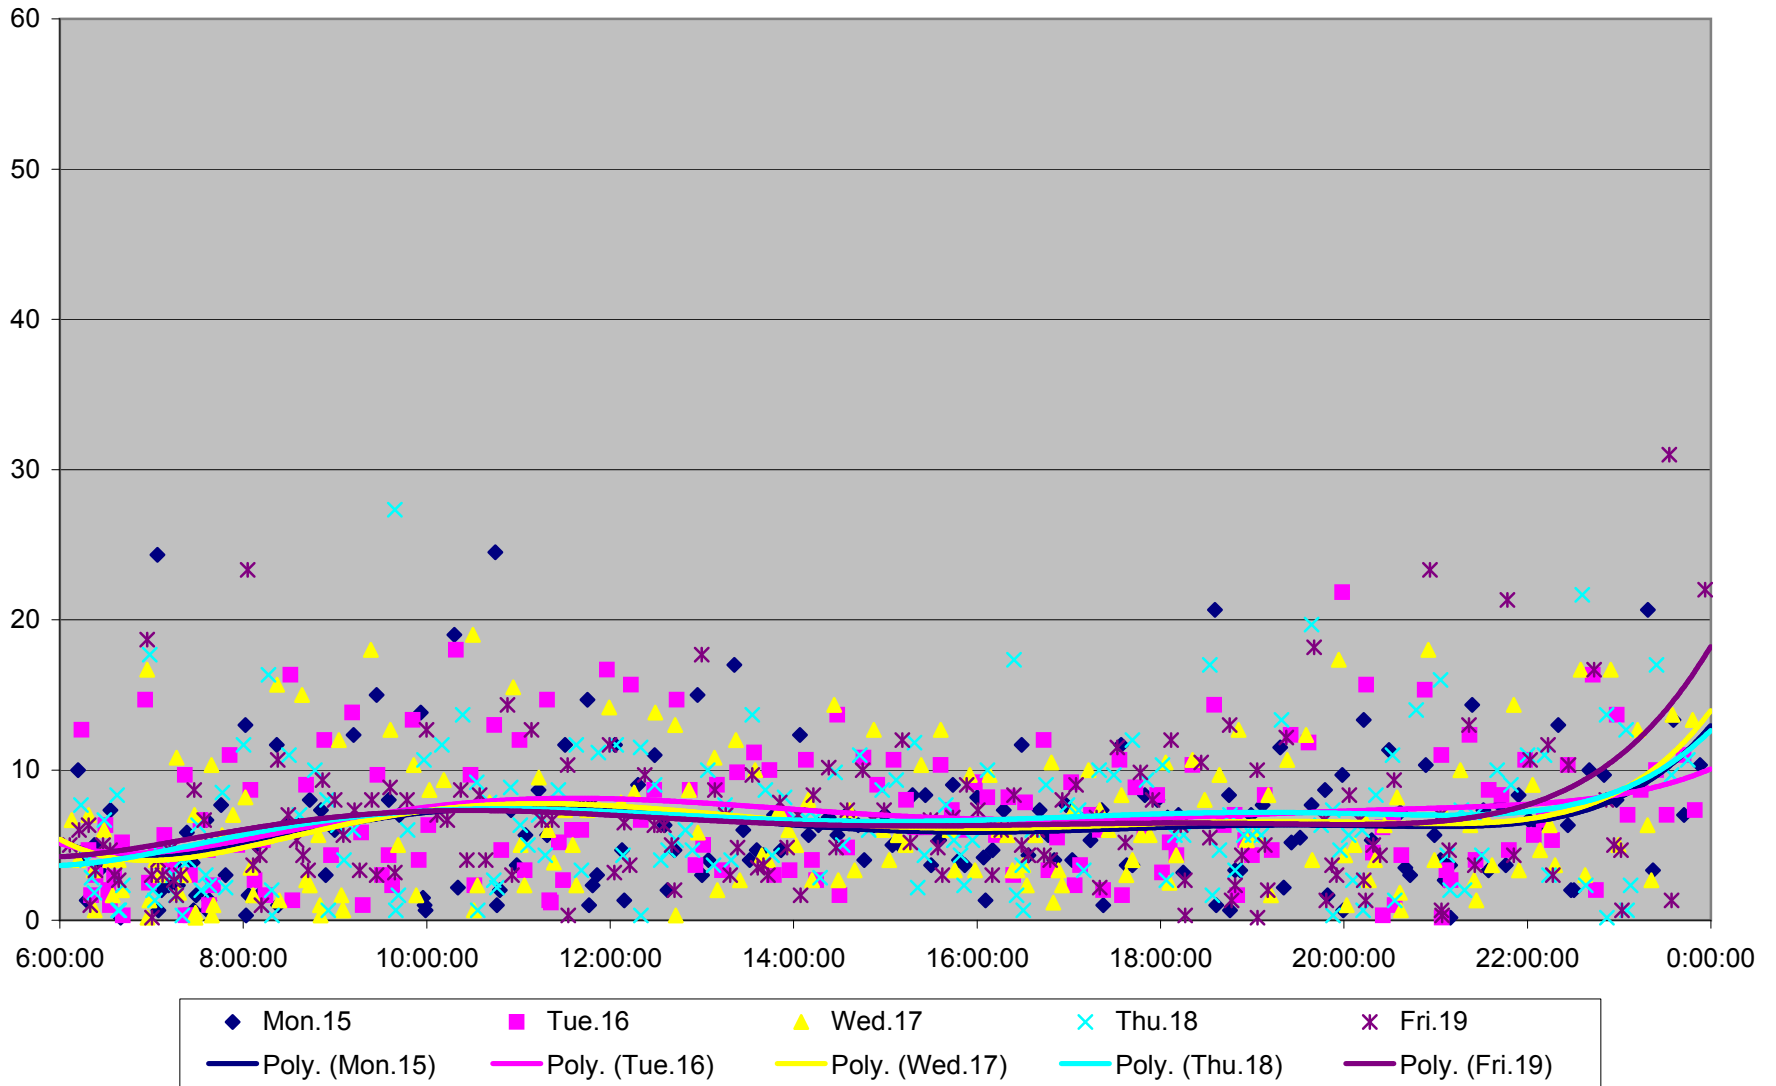

501 Queen Headways at Greenwood Ave. Westbound May 2013

501 Queen Headways at Greenwood Ave. Westbound July 2013

501 Queen Headways at Greenwood Ave. Westbound July 2013

501 Queen Headways at Greenwood Ave. Westbound July 2013