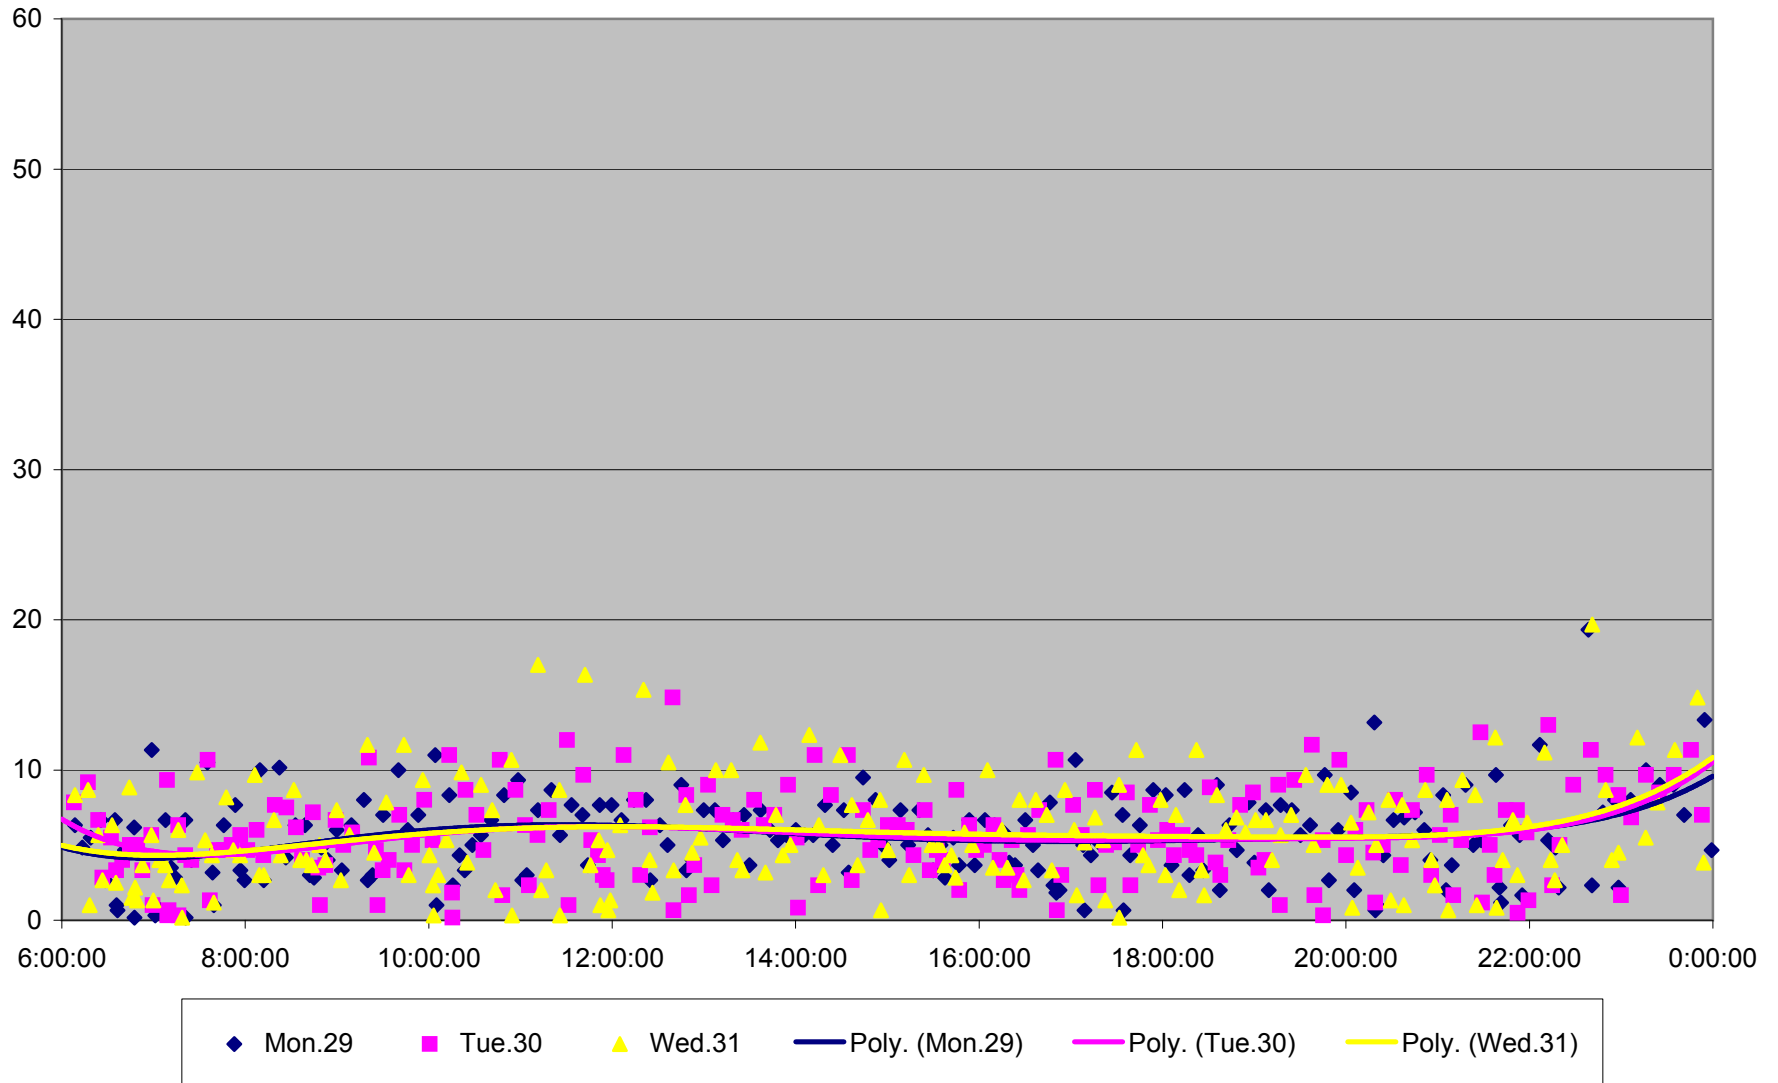

501 Queen Headways at Greenwood Ave. Westbound July 2013