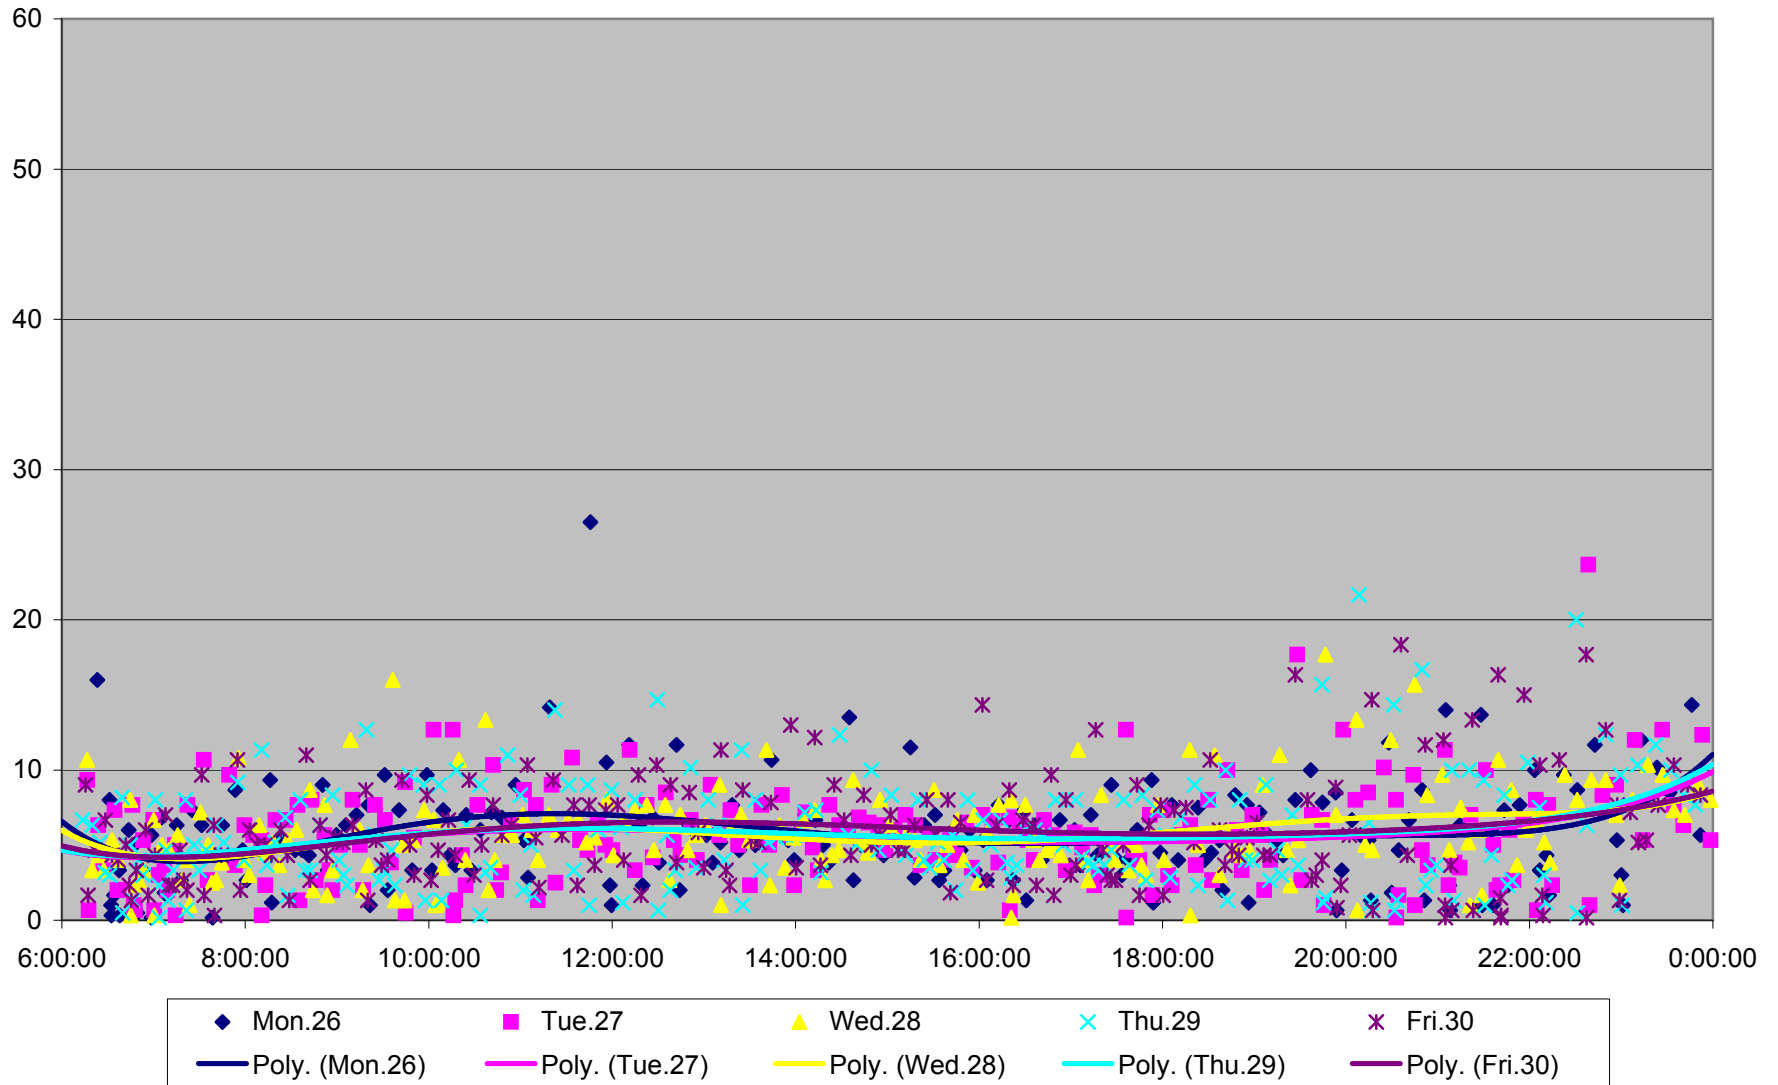

501 Queen Headways at Greenwood Ave. Westbound August 2013