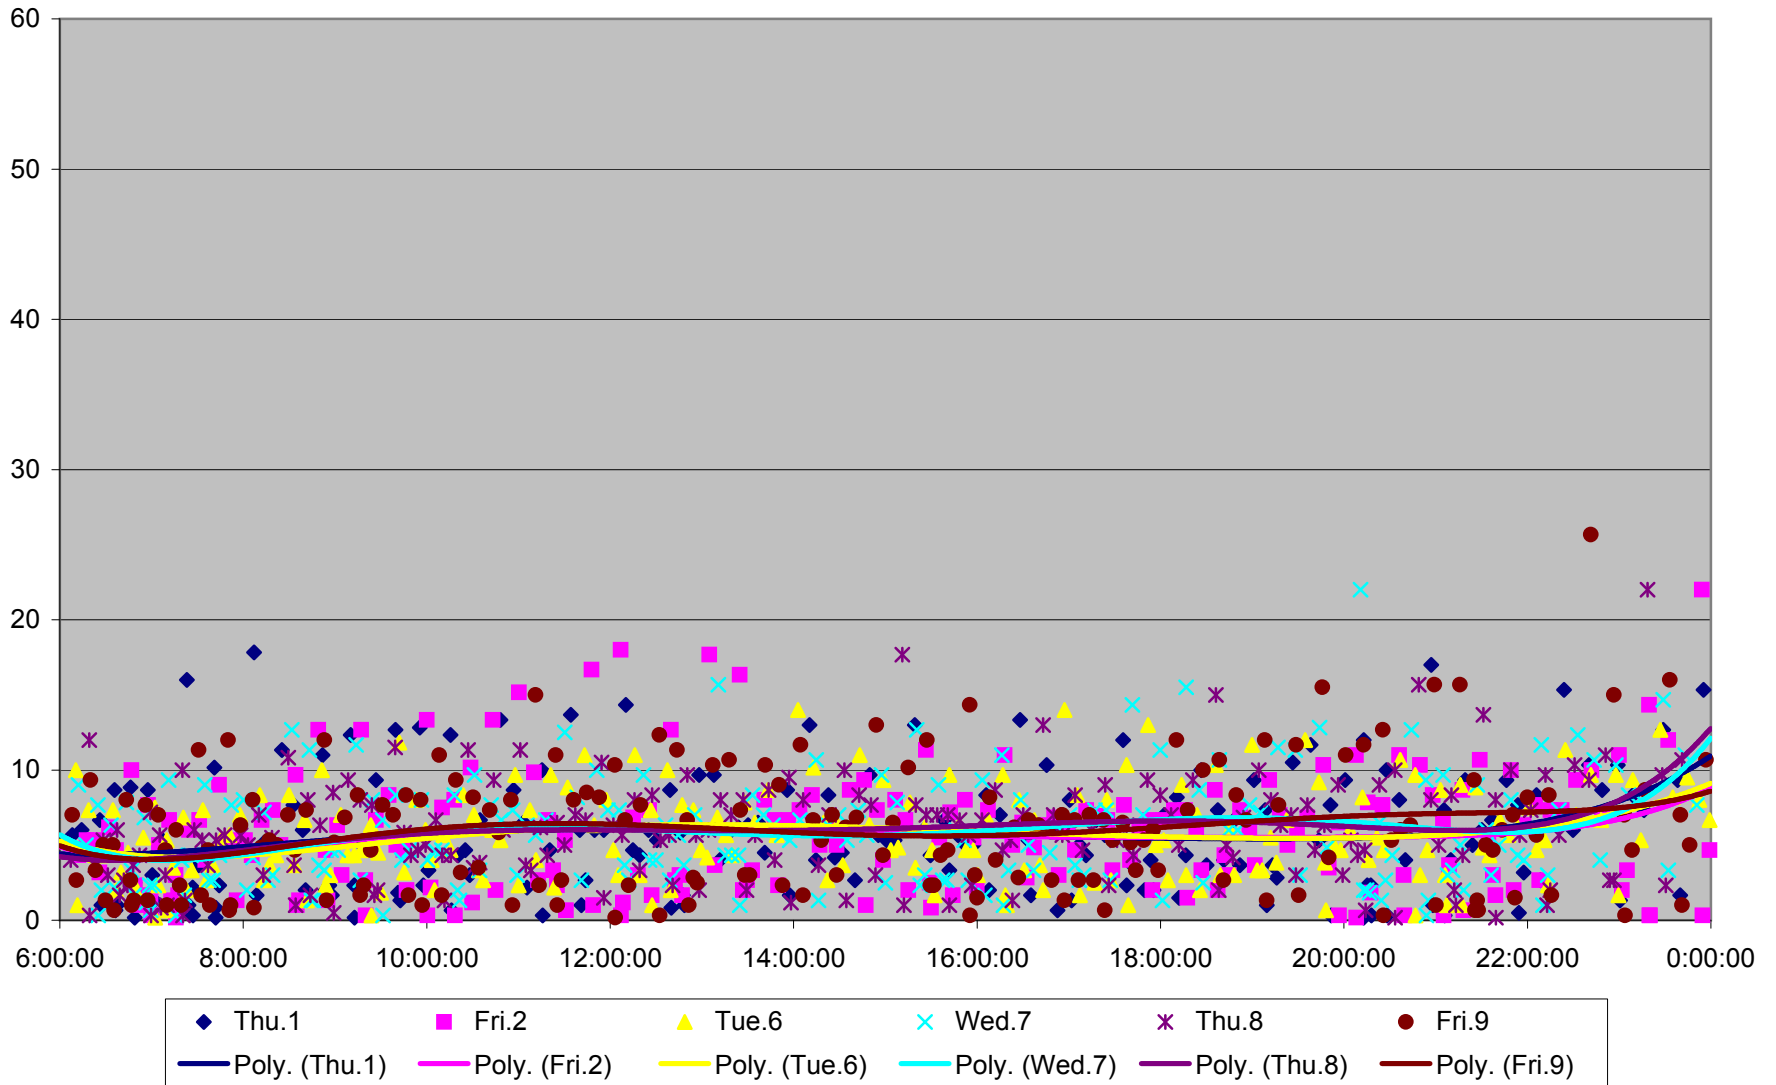

501 Queen Headways at Greenwood Ave. Westbound August 2013