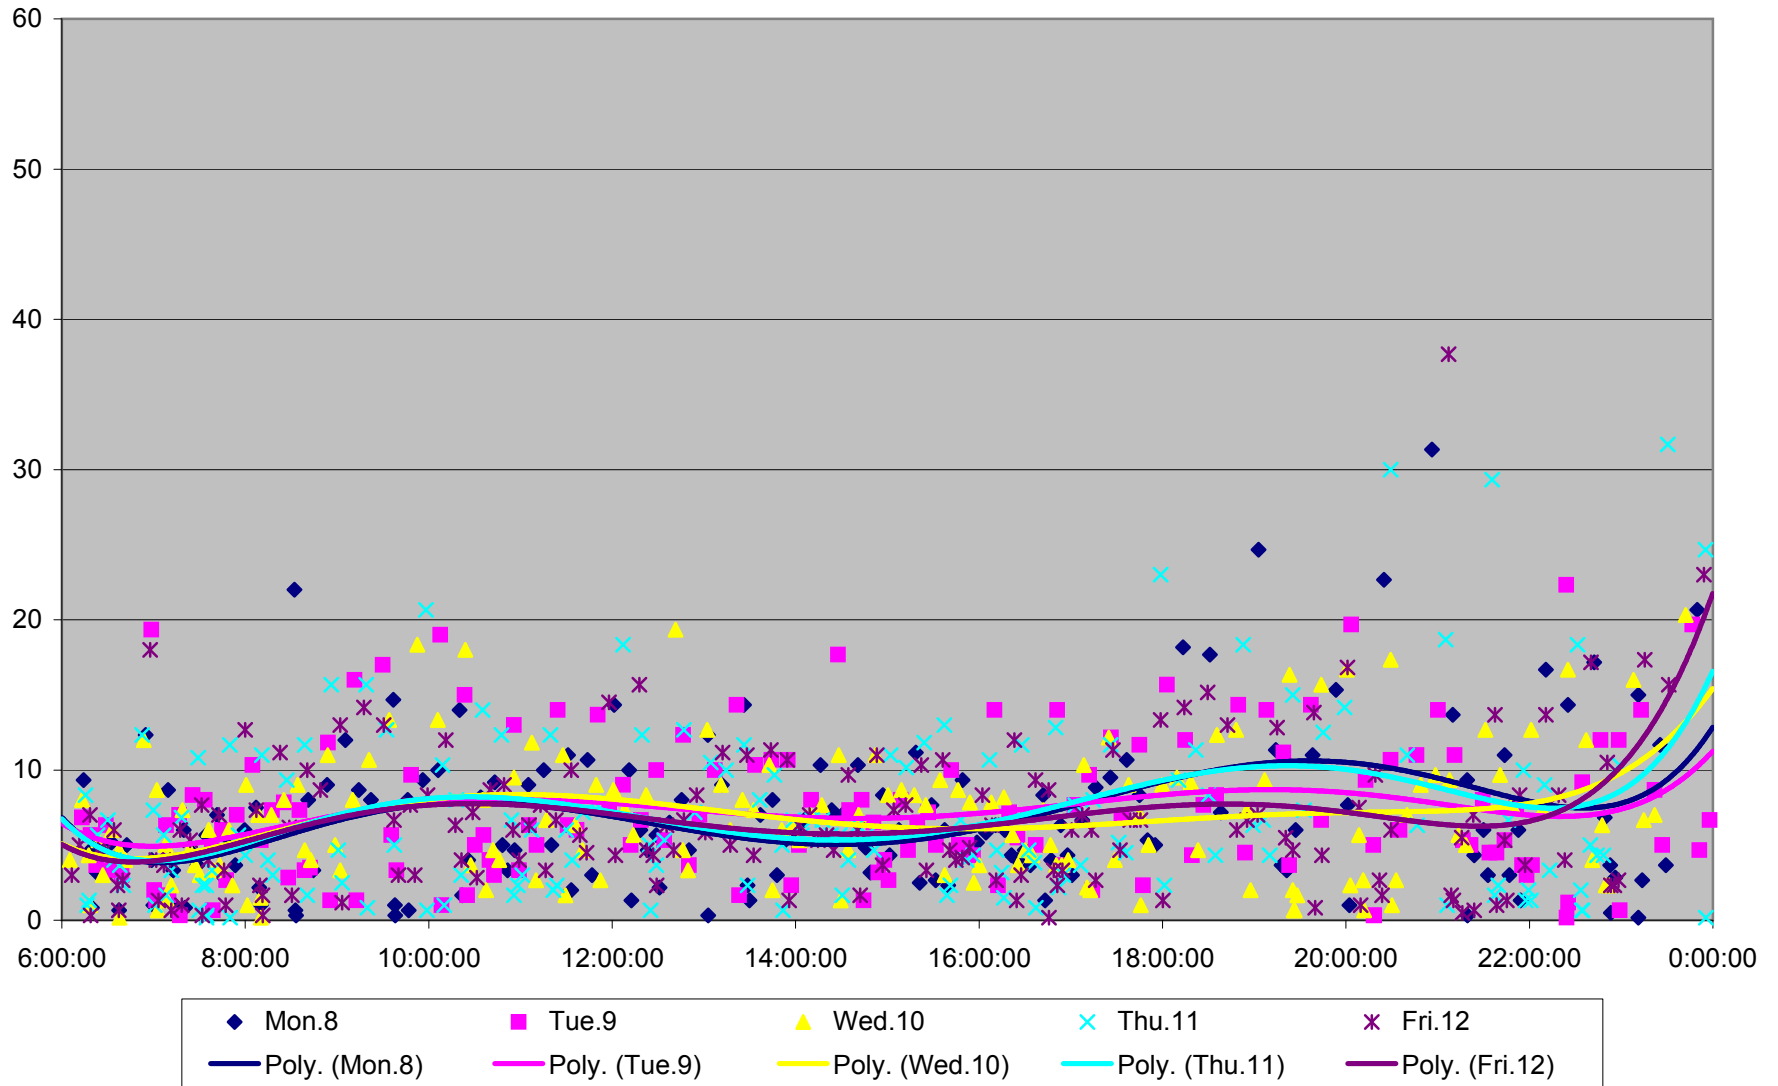

501 Queen Headways at Greenwood Ave. Westbound May 2013

501 Queen Headways at Greenwood Ave. Westbound May 2013

501 Queen Headways at Greenwood Ave. Westbound May 2013

501 Queen Headways at Greenwood Ave. Westbound May 2013

501 Queen Headways at Greenwood Ave. Westbound May 2013

501 Queen Headways at Greenwood Ave. Westbound July 2013

501 Queen Headways at Greenwood Ave. Westbound July 2013

501 Queen Headways at Greenwood Ave. Westbound July 2013