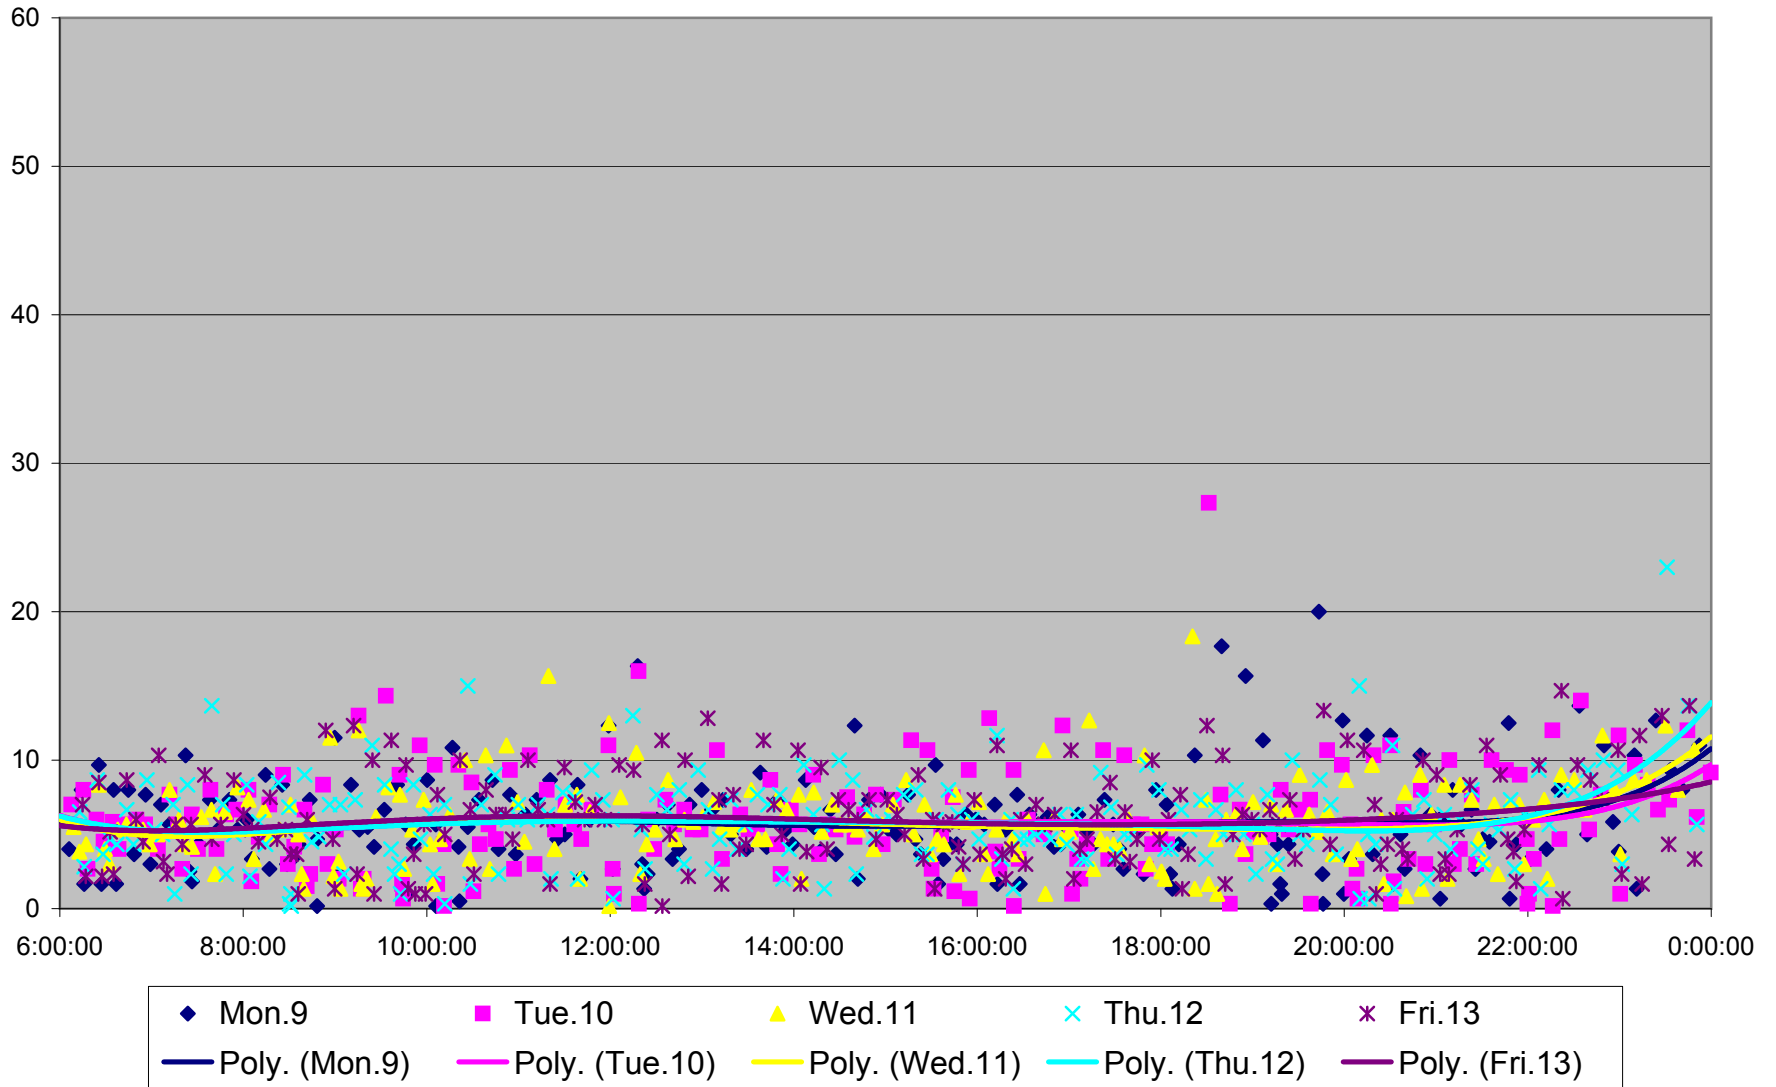

501 Queen Headways at Greenwood Ave. Westbound August 2013

501 Queen Headways at Greenwood Ave. Westbound August 2013

501 Queen Headways at Greenwood Ave. Westbound September 2013

501 Queen Headways at Greenwood Ave. Westbound September 2013