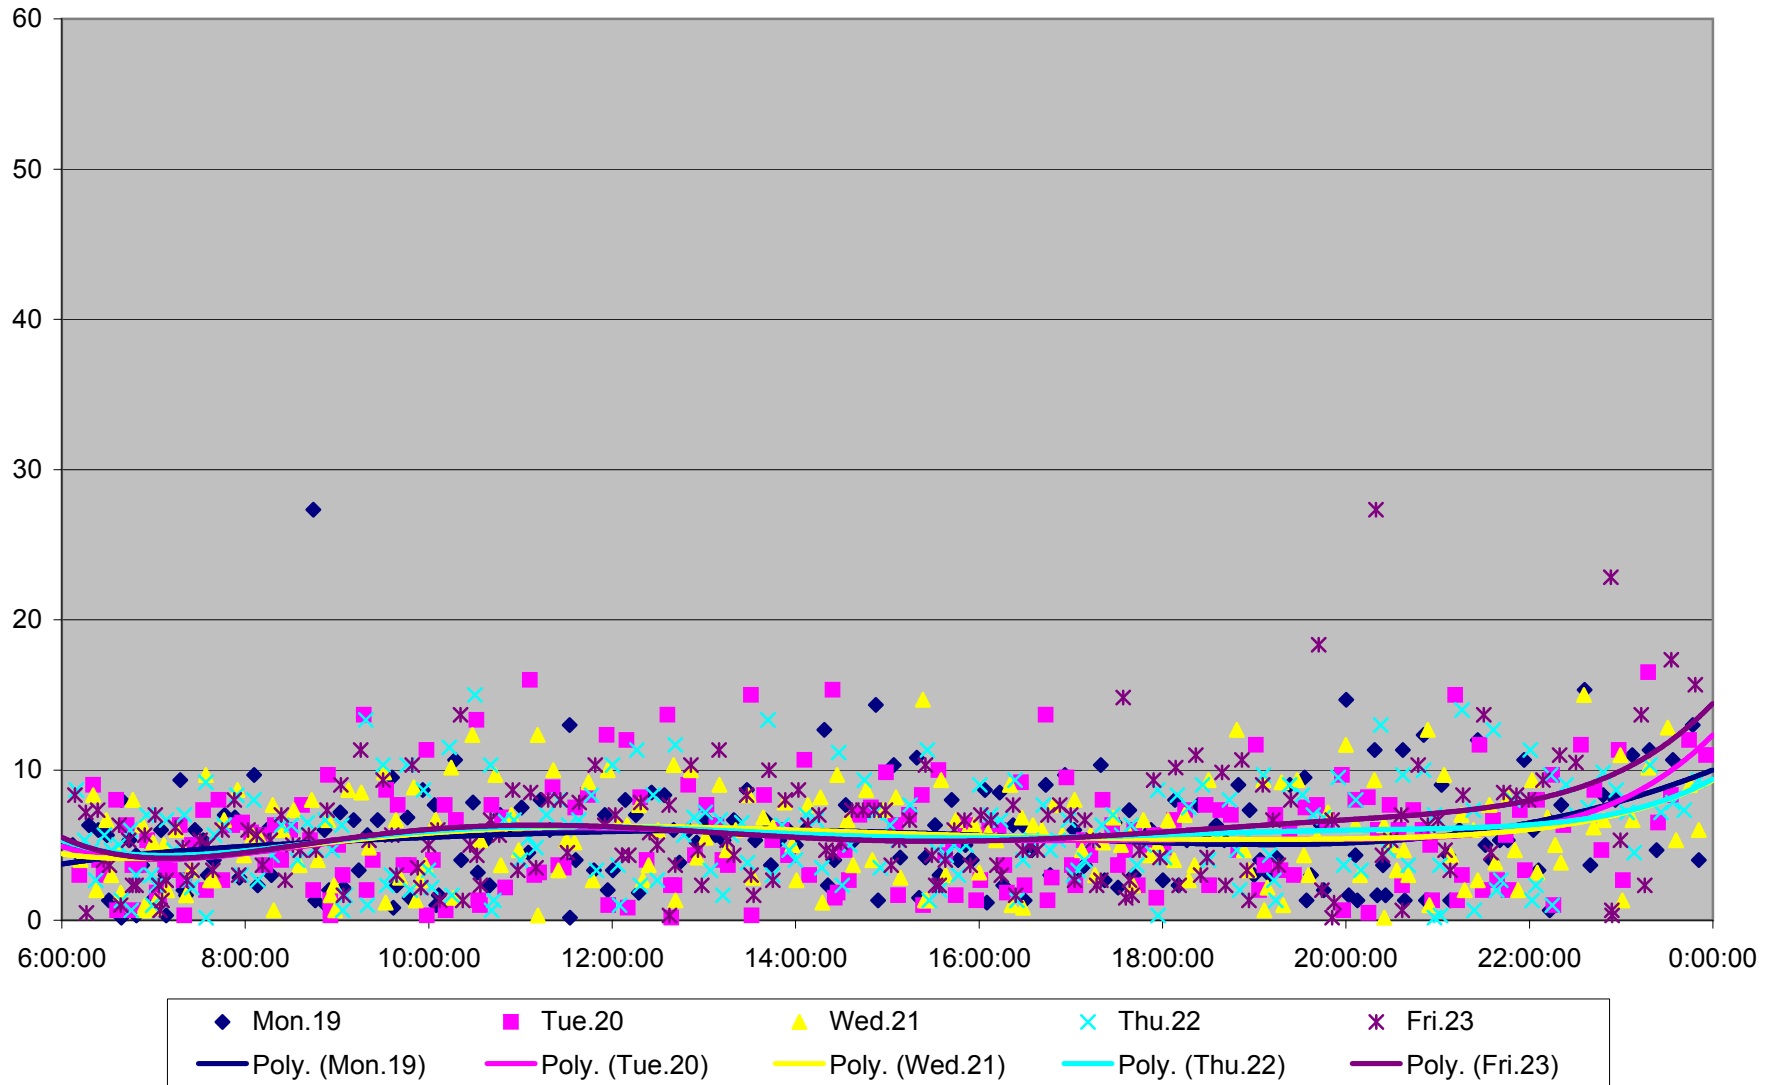

501 Queen Headways at Greenwood Ave. Westbound August 2013