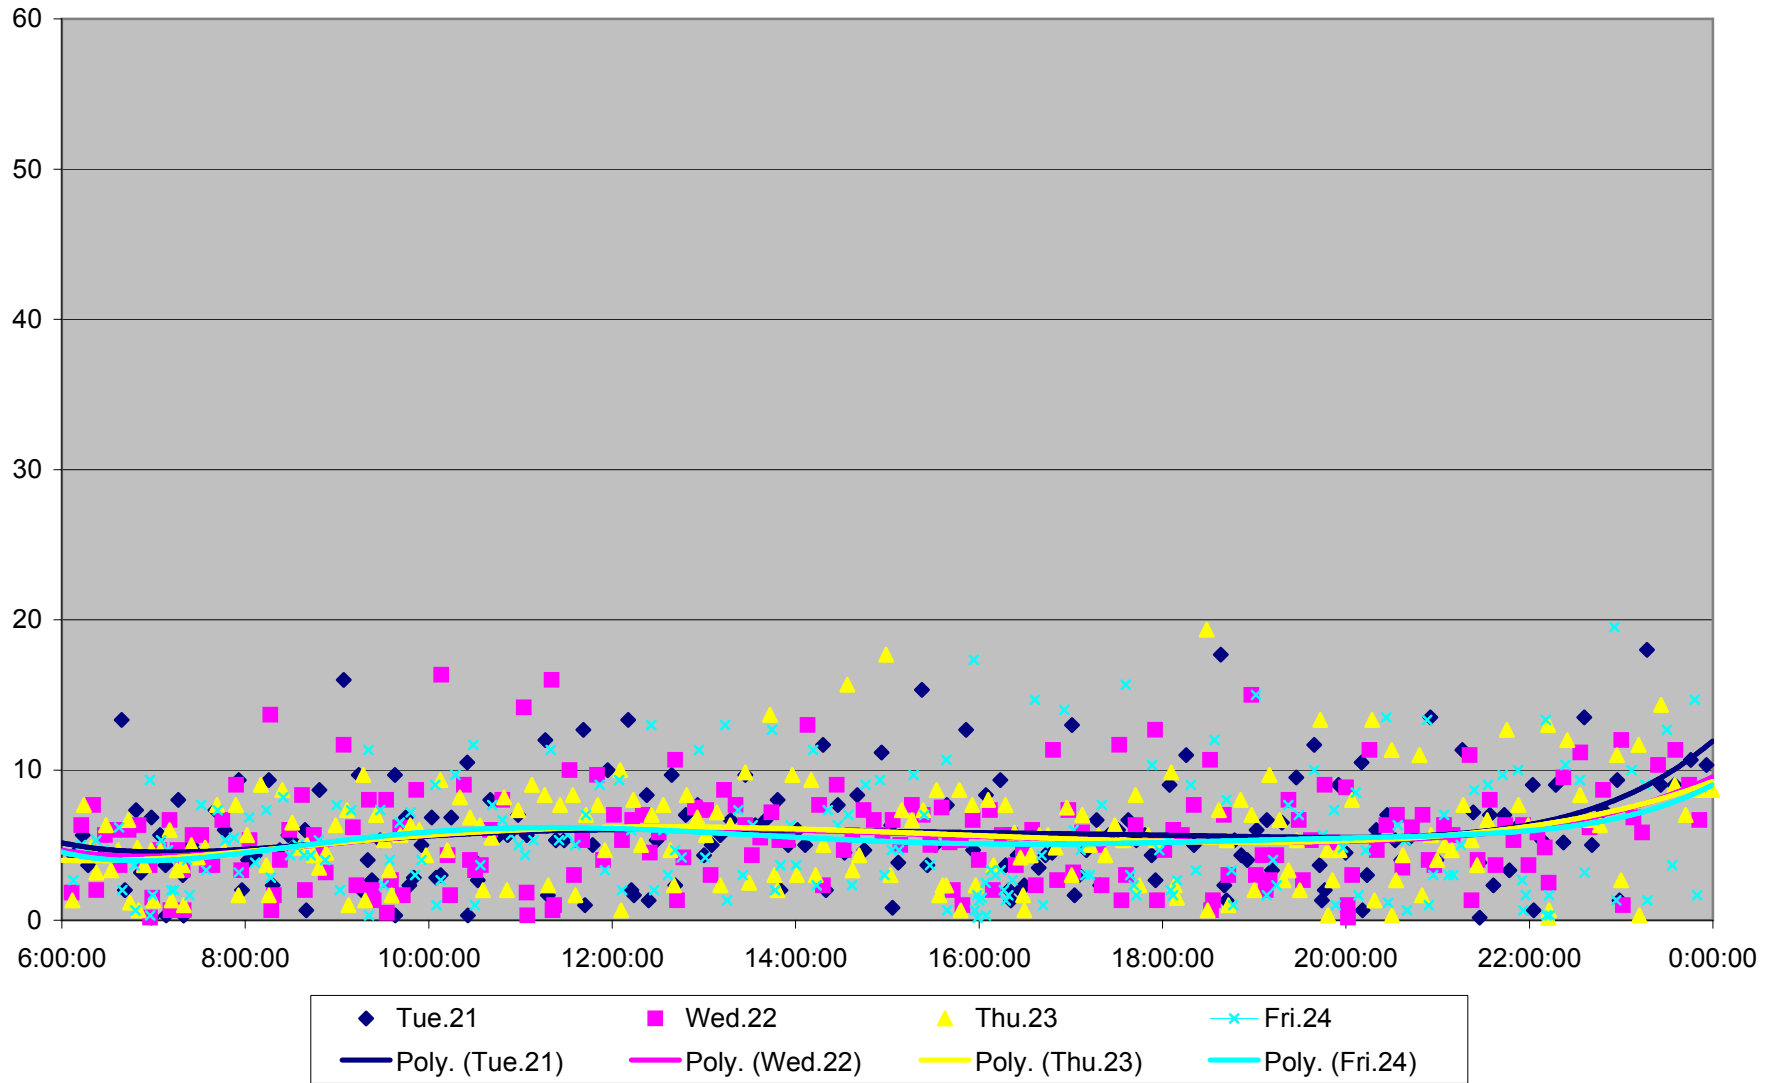

501 Queen Headways at Greenwood Ave. Westbound May 2013

501 Queen Headways at Greenwood Ave. Westbound May 2013

501 Queen Headways at Greenwood Ave. Westbound May 2013

501 Queen Headways at Greenwood Ave. Westbound May 2013