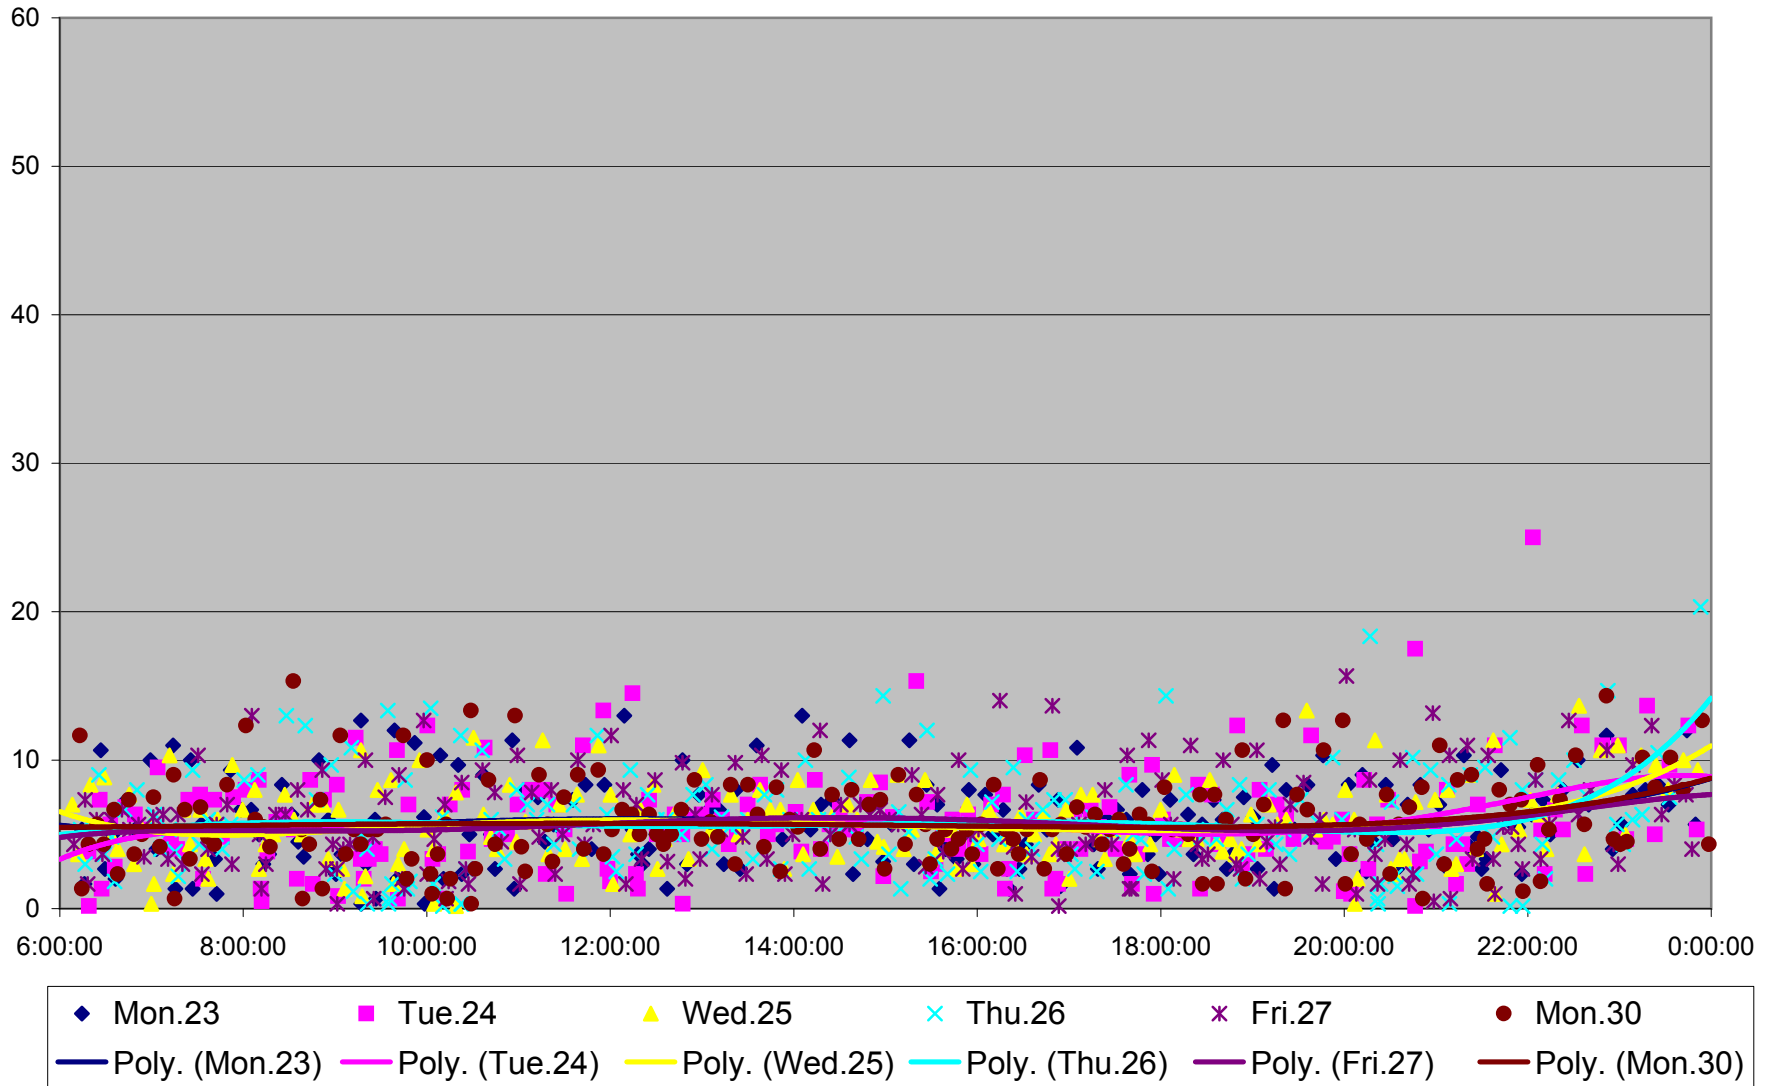

501 Queen Headways at Greenwood Ave. Westbound September 2013