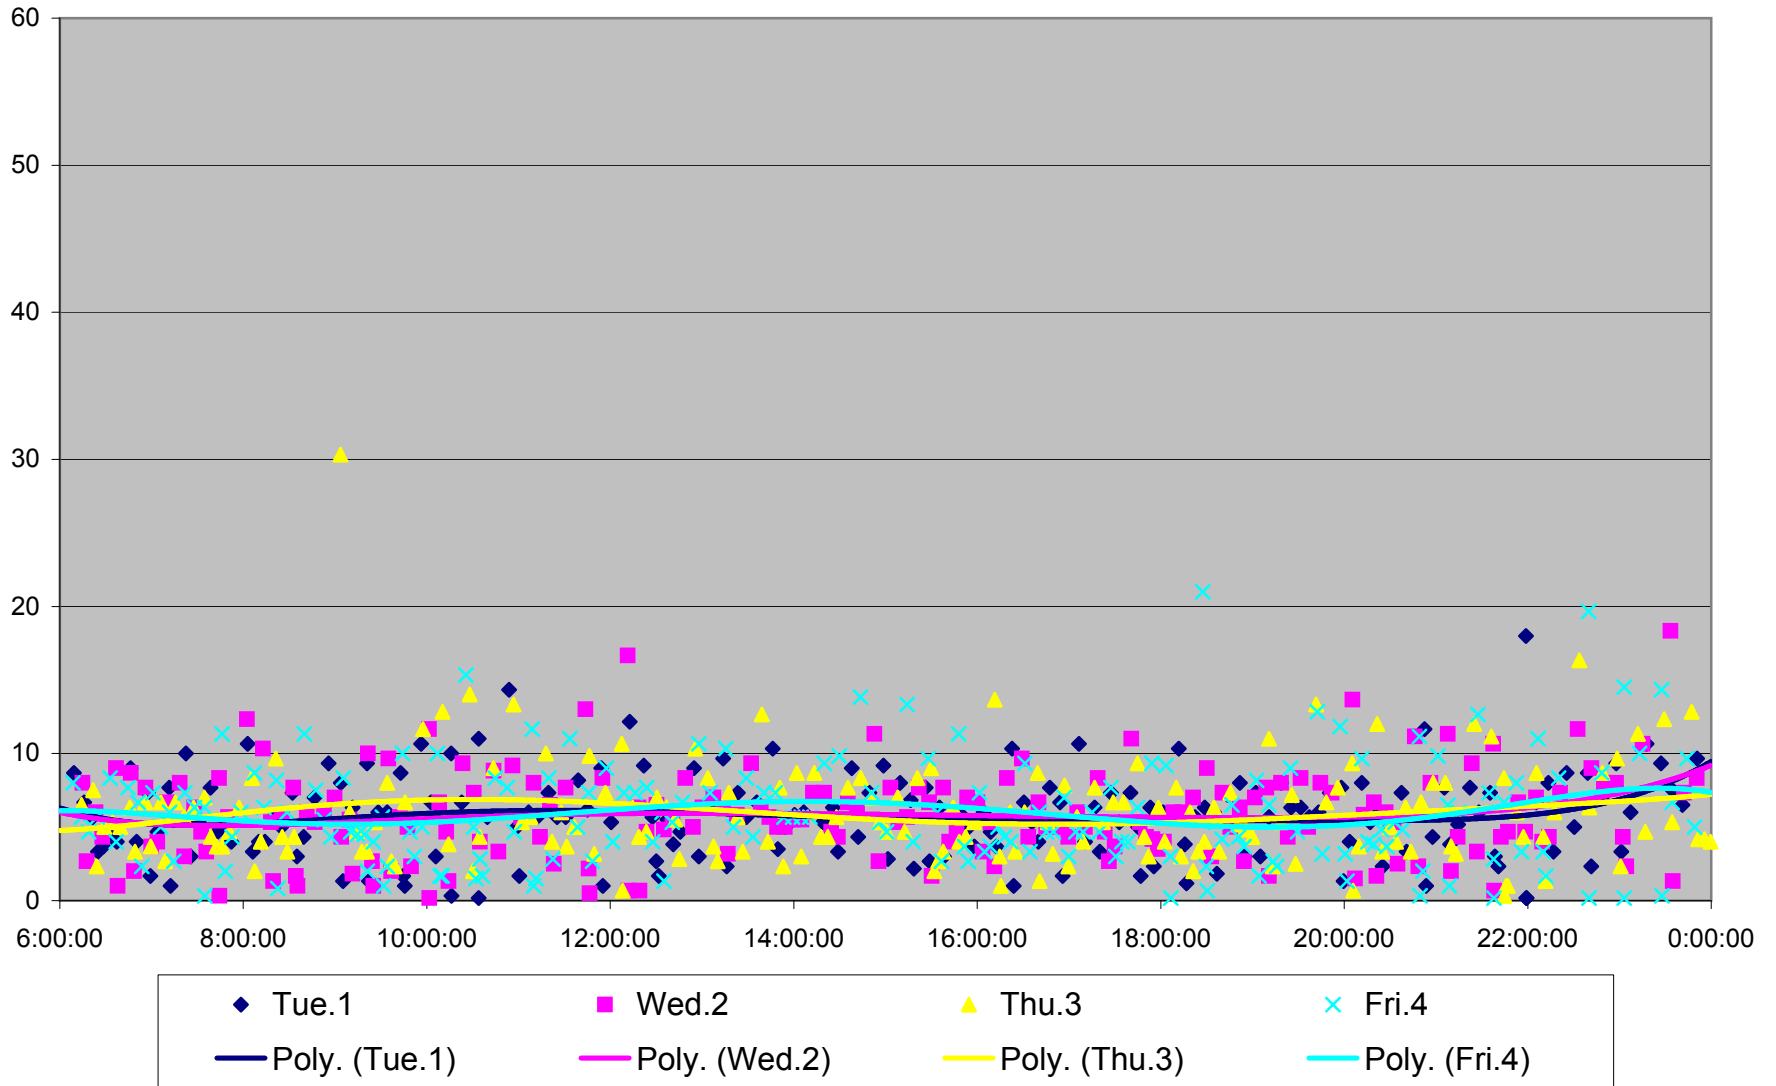

501 Queen Headways at Greenwood Ave. Westbound October 2013