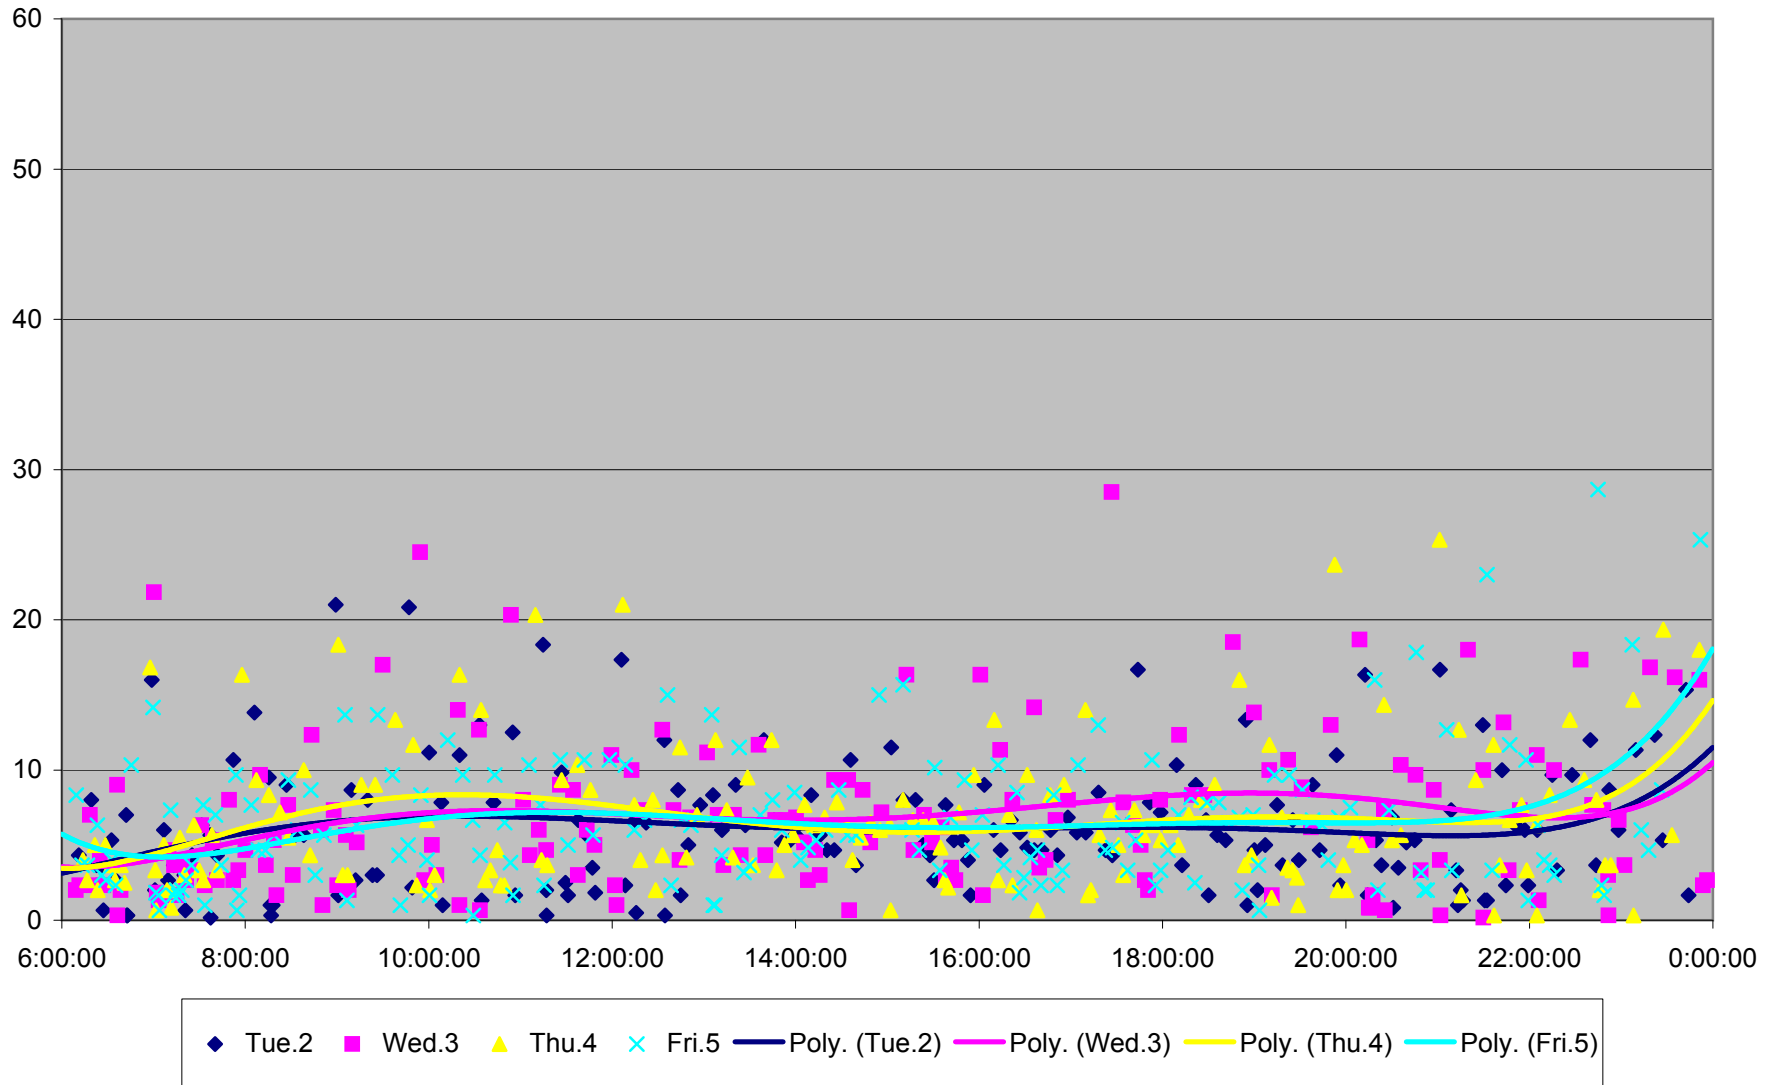

501 Queen Headways at Greenwood Ave. Westbound May 2013

501 Queen Headways at Greenwood Ave. Westbound May 2013

501 Queen Headways at Greenwood Ave. Westbound May 2013

501 Queen Headways at Greenwood Ave. Westbound May 2013

501 Queen Headways at Greenwood Ave. Westbound May 2013

501 Queen Headways at Greenwood Ave. Westbound July 2013

501 Queen Headways at Greenwood Ave. Westbound July 2013

501 Queen Headways at Greenwood Ave. Westbound July 2013