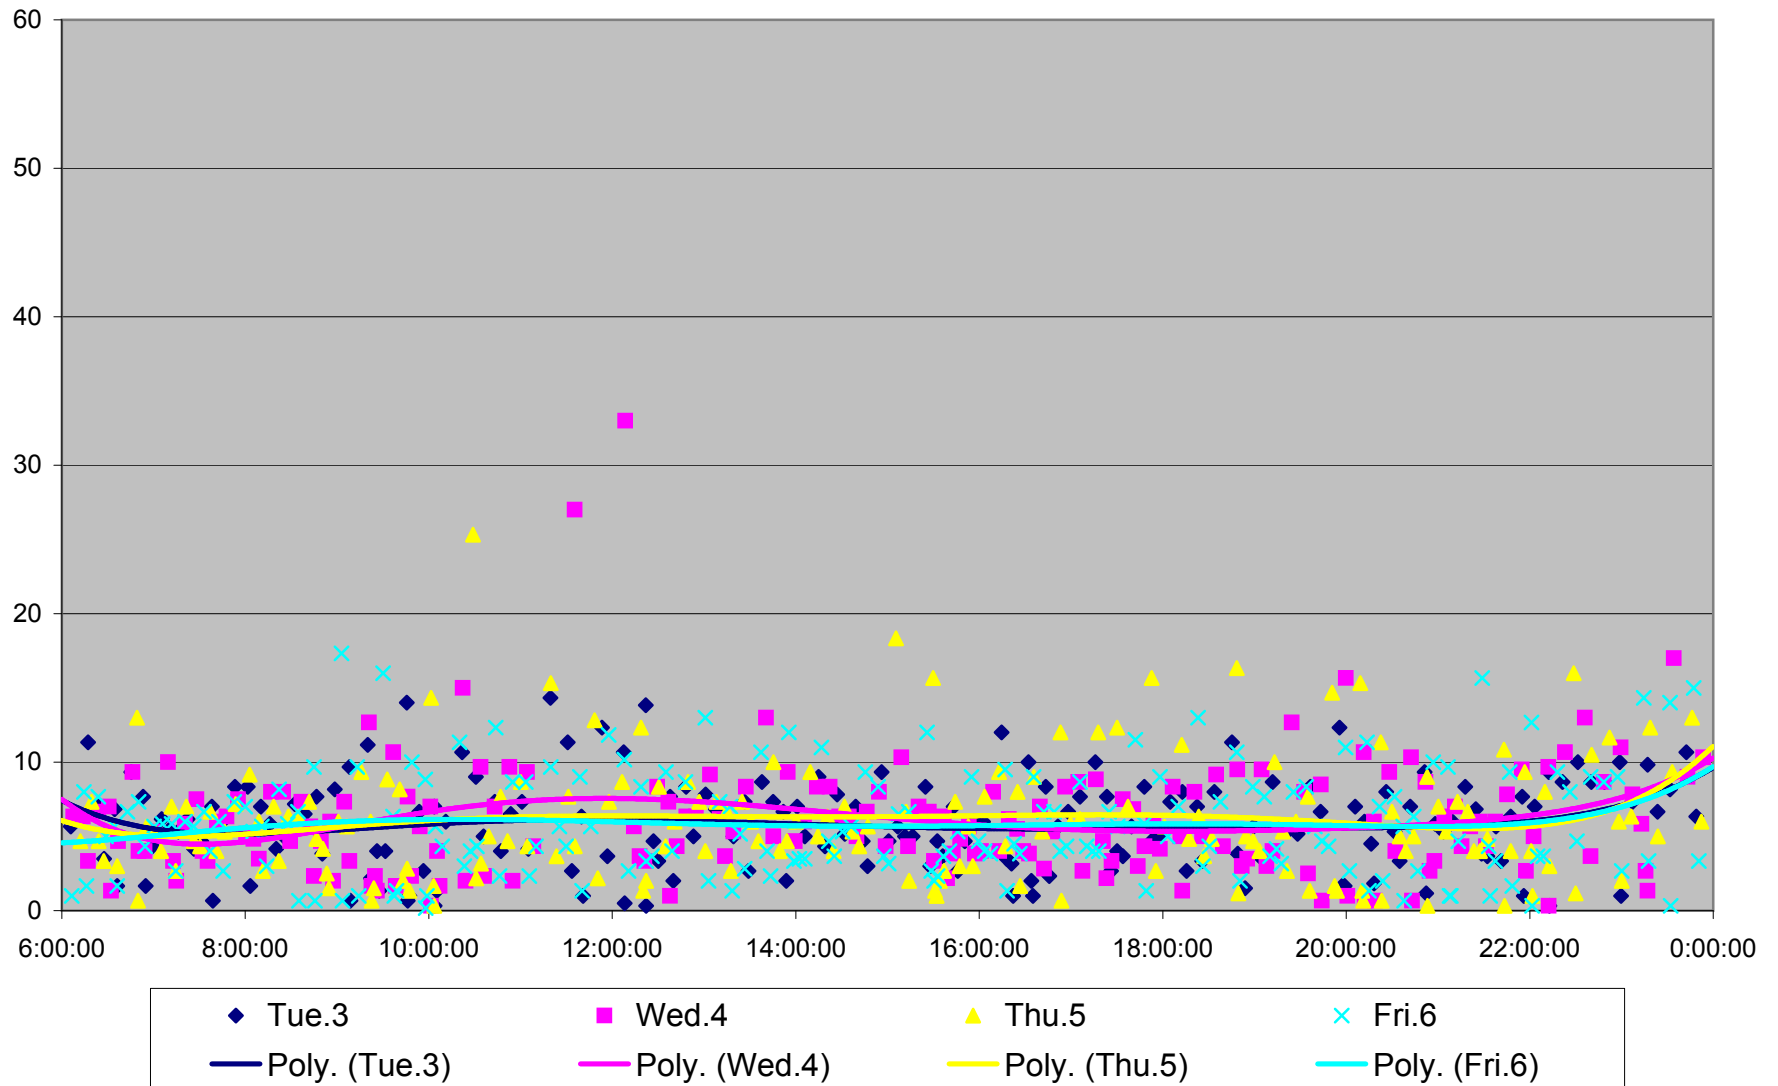

501 Queen Headways at Greenwood Ave. Westbound September 2013