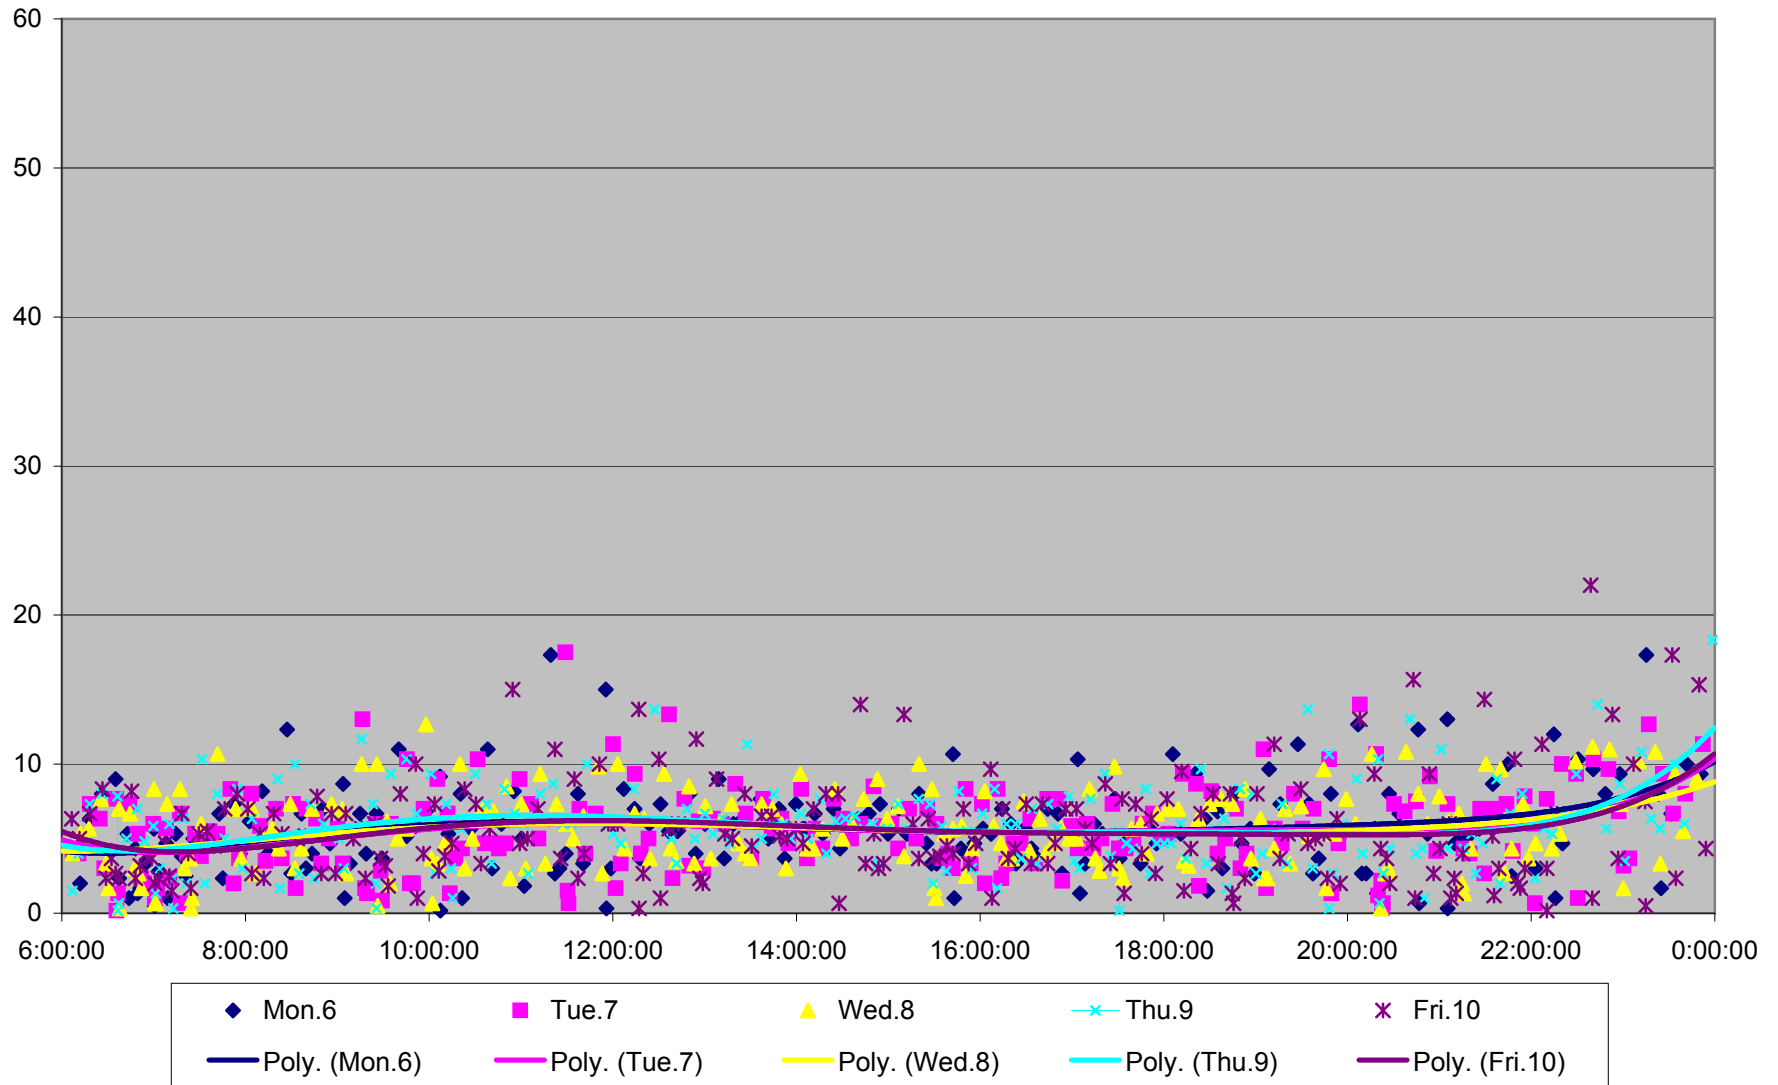

501 Queen Headways at Greenwood Ave. Westbound May 2013

501 Queen Headways at Greenwood Ave. Westbound May 2013

501 Queen Headways at Greenwood Ave. Westbound May 2013

501 Queen Headways at Greenwood Ave. Westbound May 2013

501 Queen Headways at Greenwood Ave. Westbound May 2013

501 Queen Headways at Greenwood Ave. Westbound July 2013

501 Queen Headways at Greenwood Ave. Westbound July 2013

501 Queen Headways at Greenwood Ave. Westbound July 2013