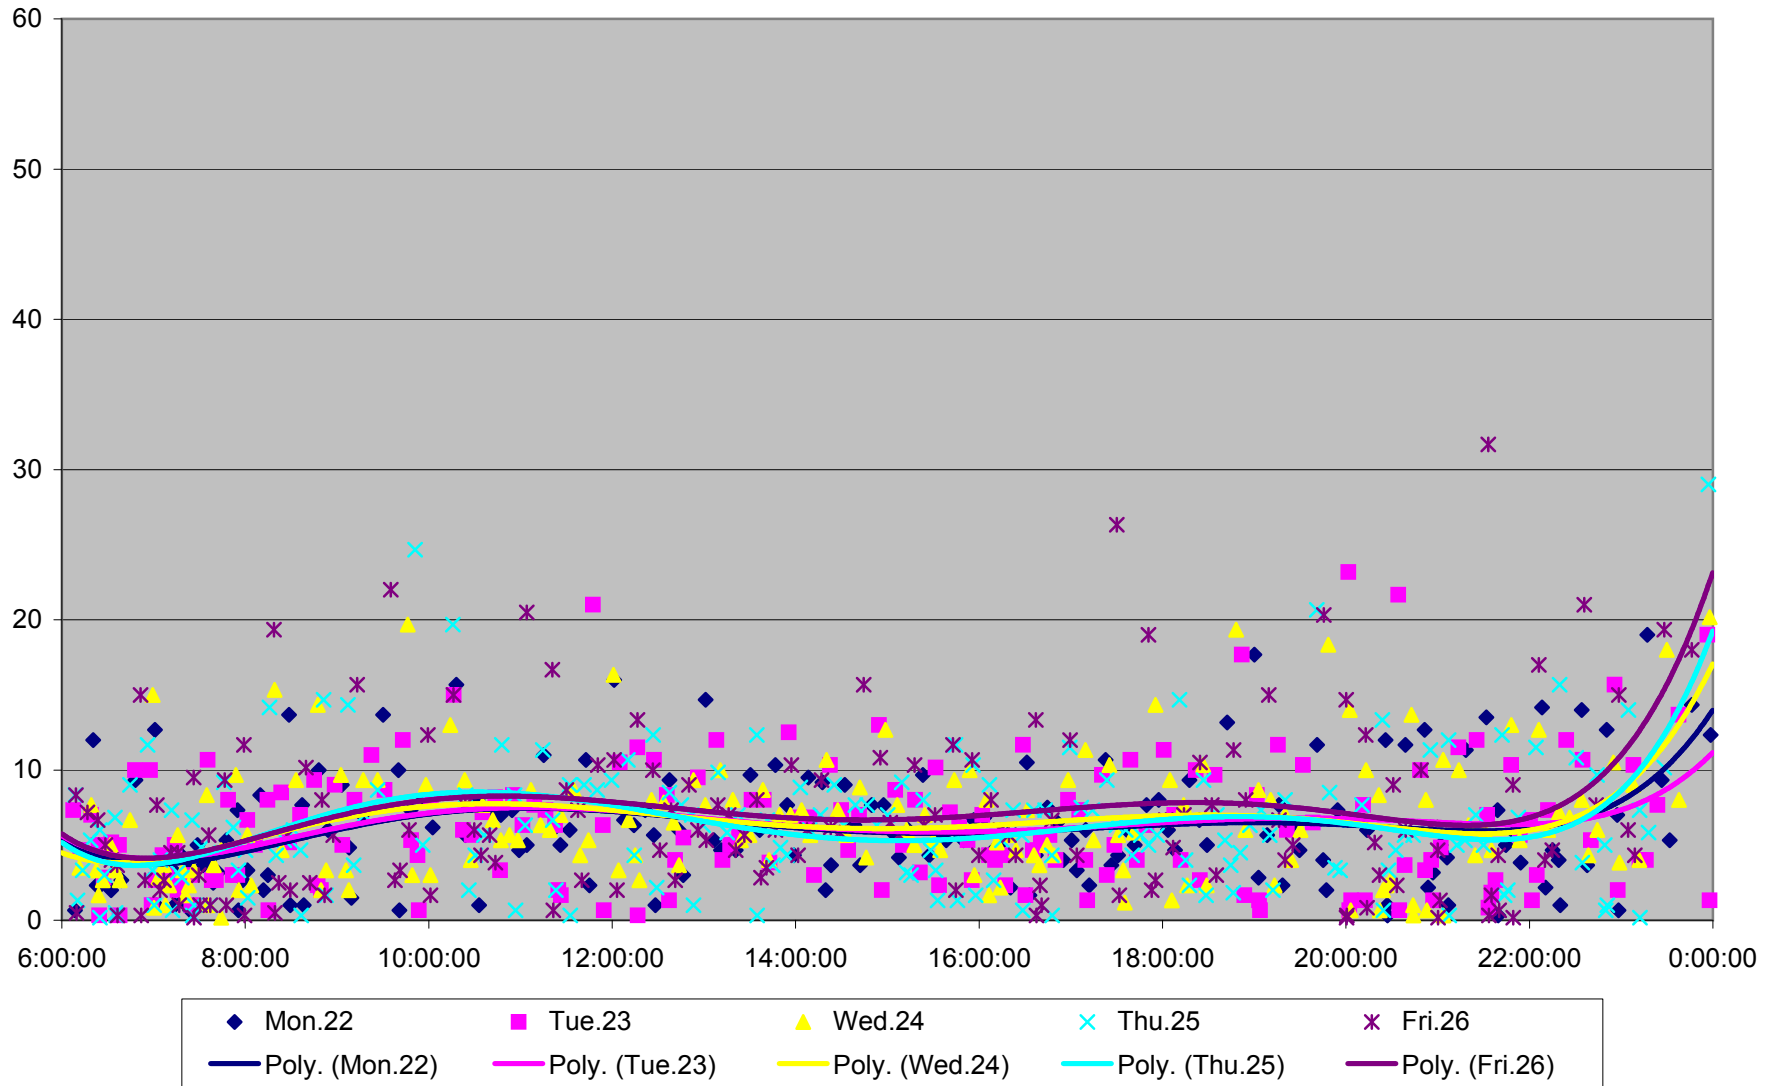

501 Queen Headways at Greenwood Ave. Westbound July 2013