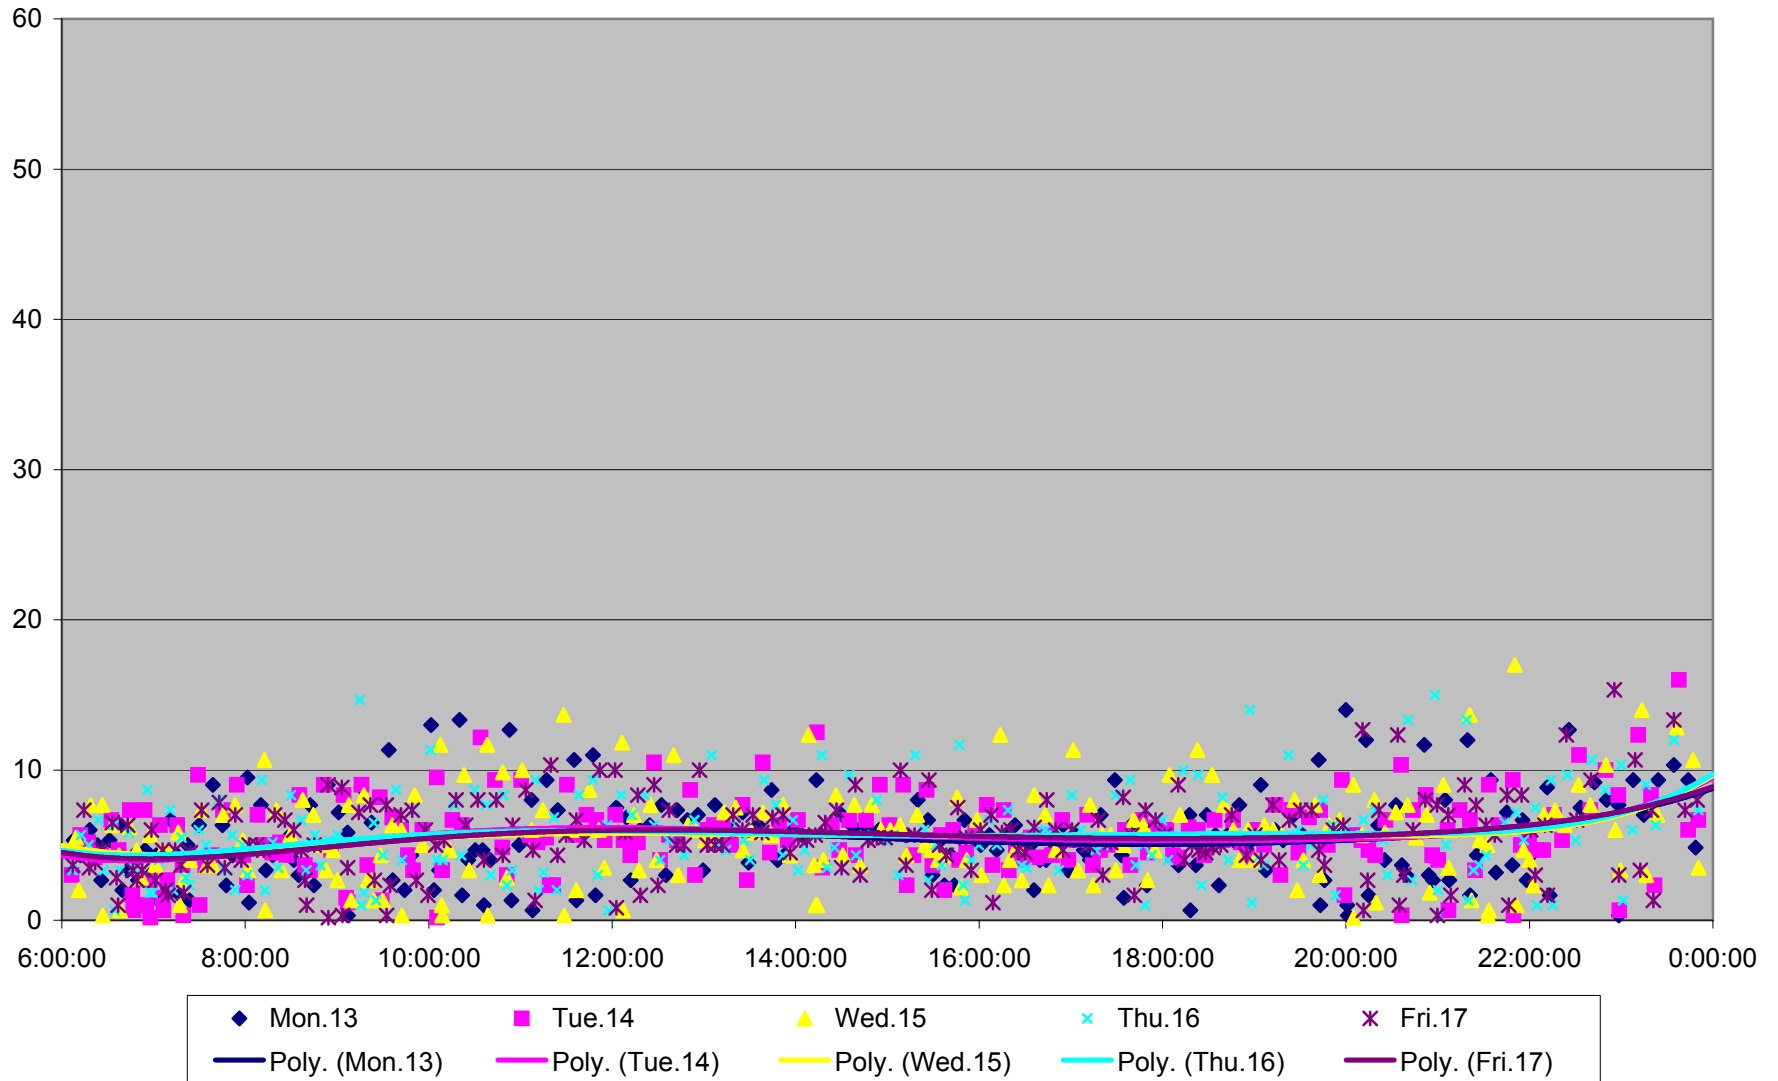

501 Queen Headways at Greenwood Ave. Westbound May 2013

501 Queen Headways at Greenwood Ave. Westbound May 2013

501 Queen Headways at Greenwood Ave. Westbound May 2013

501 Queen Headways at Greenwood Ave. Westbound May 2013