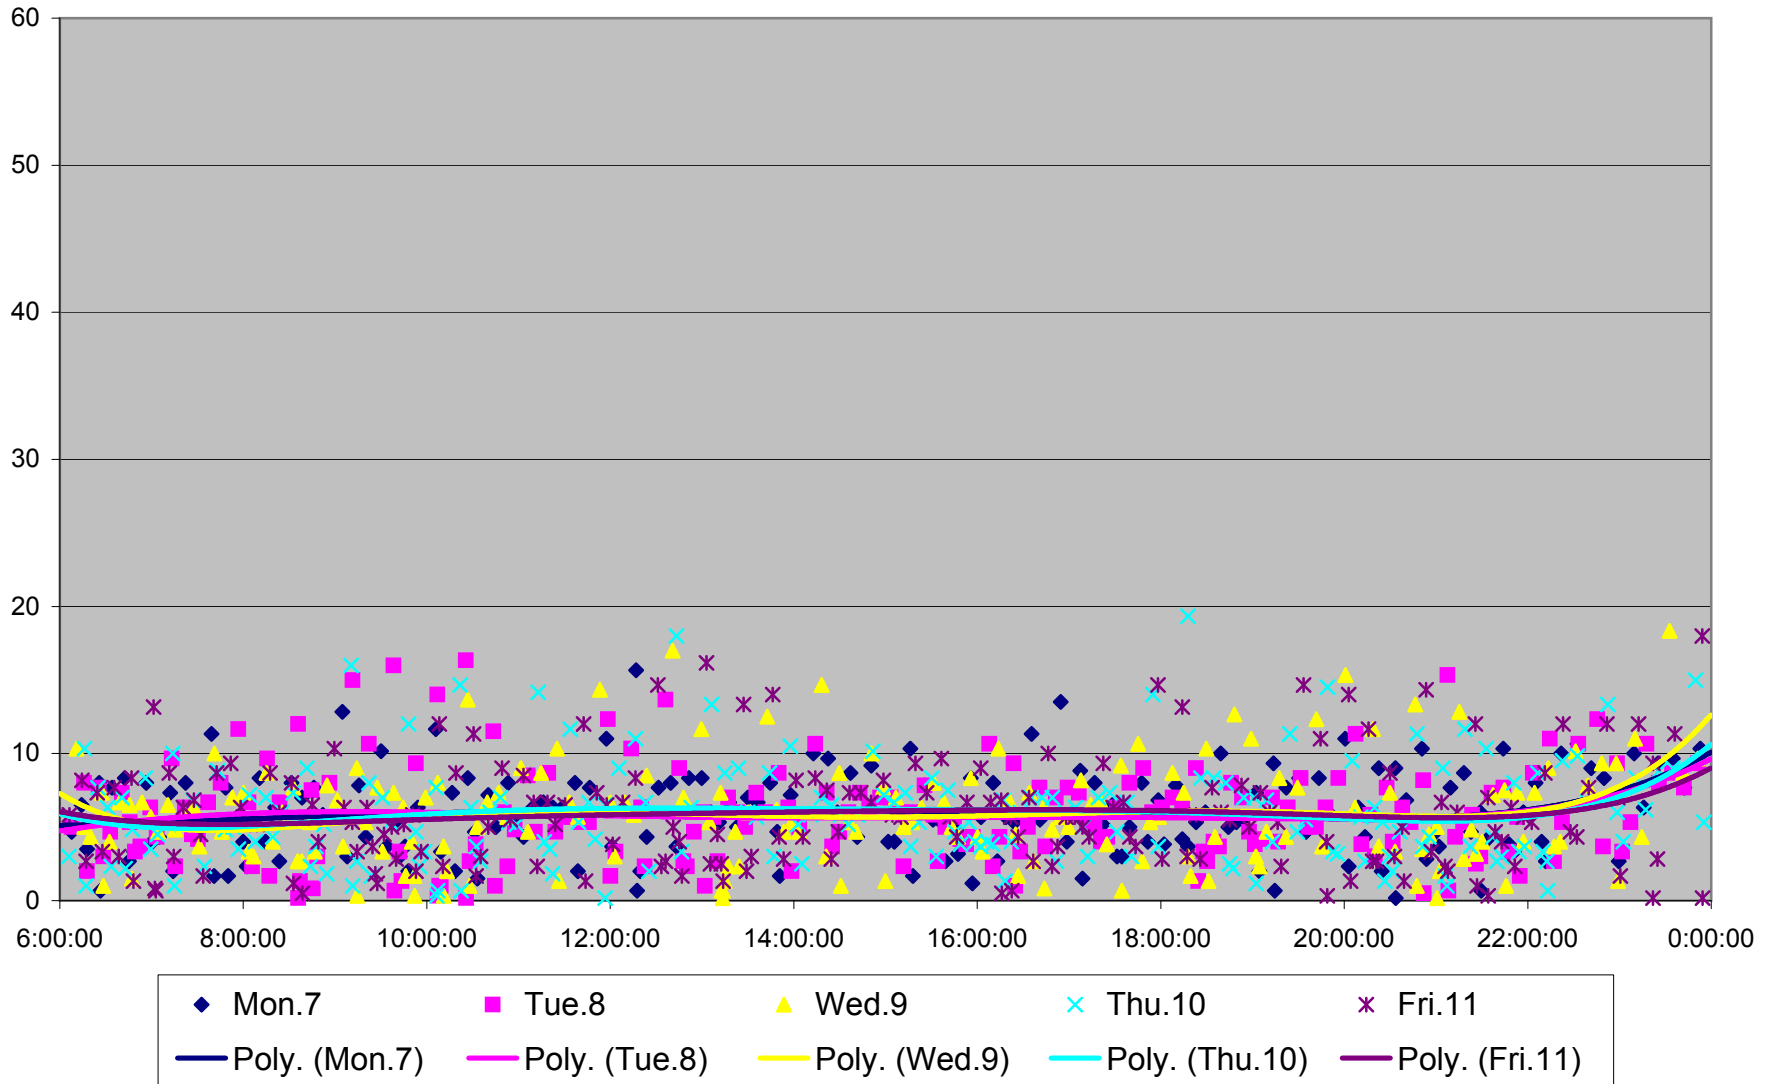

501 Queen Headways at Greenwood Ave. Westbound September 2013

501 Queen Headways at Greenwood Ave. Westbound September 2013

501 Queen Headways at Greenwood Ave. Westbound October 2013

501 Queen Headways at Greenwood Ave. Westbound October 2013