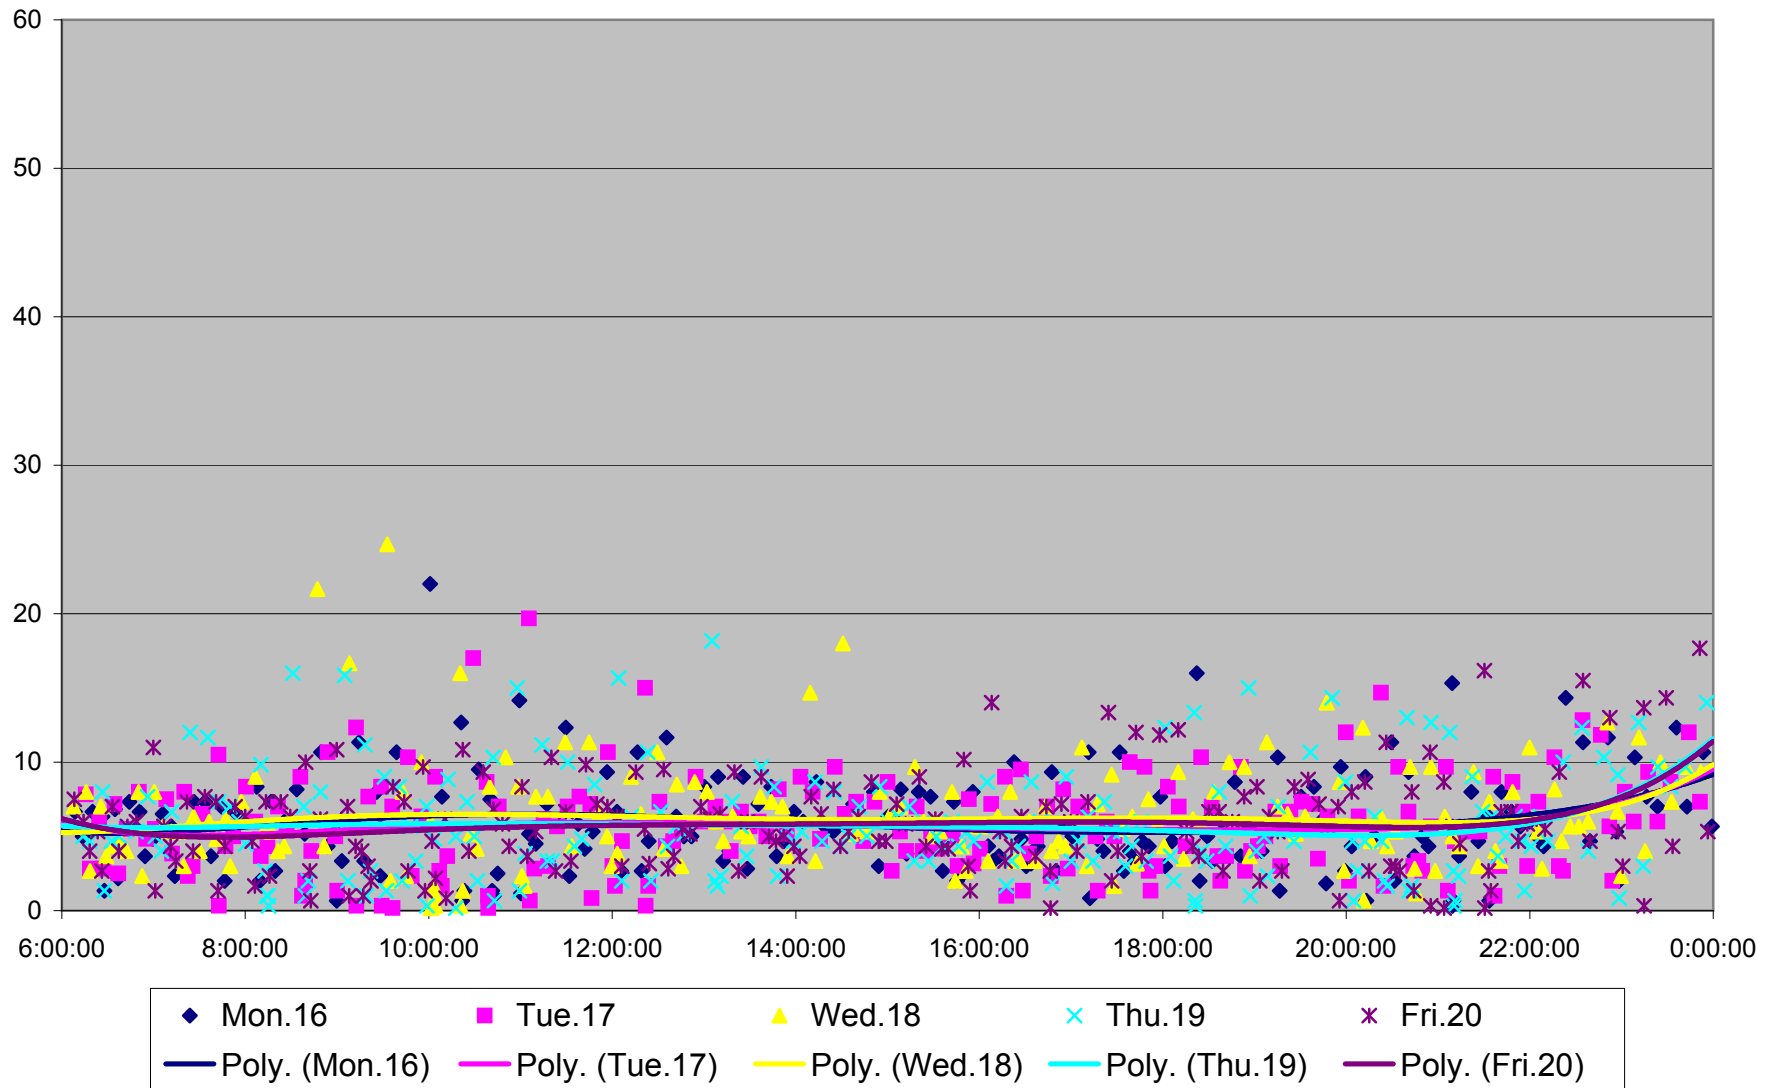

501 Queen Headways at Greenwood Ave. Westbound September 2013