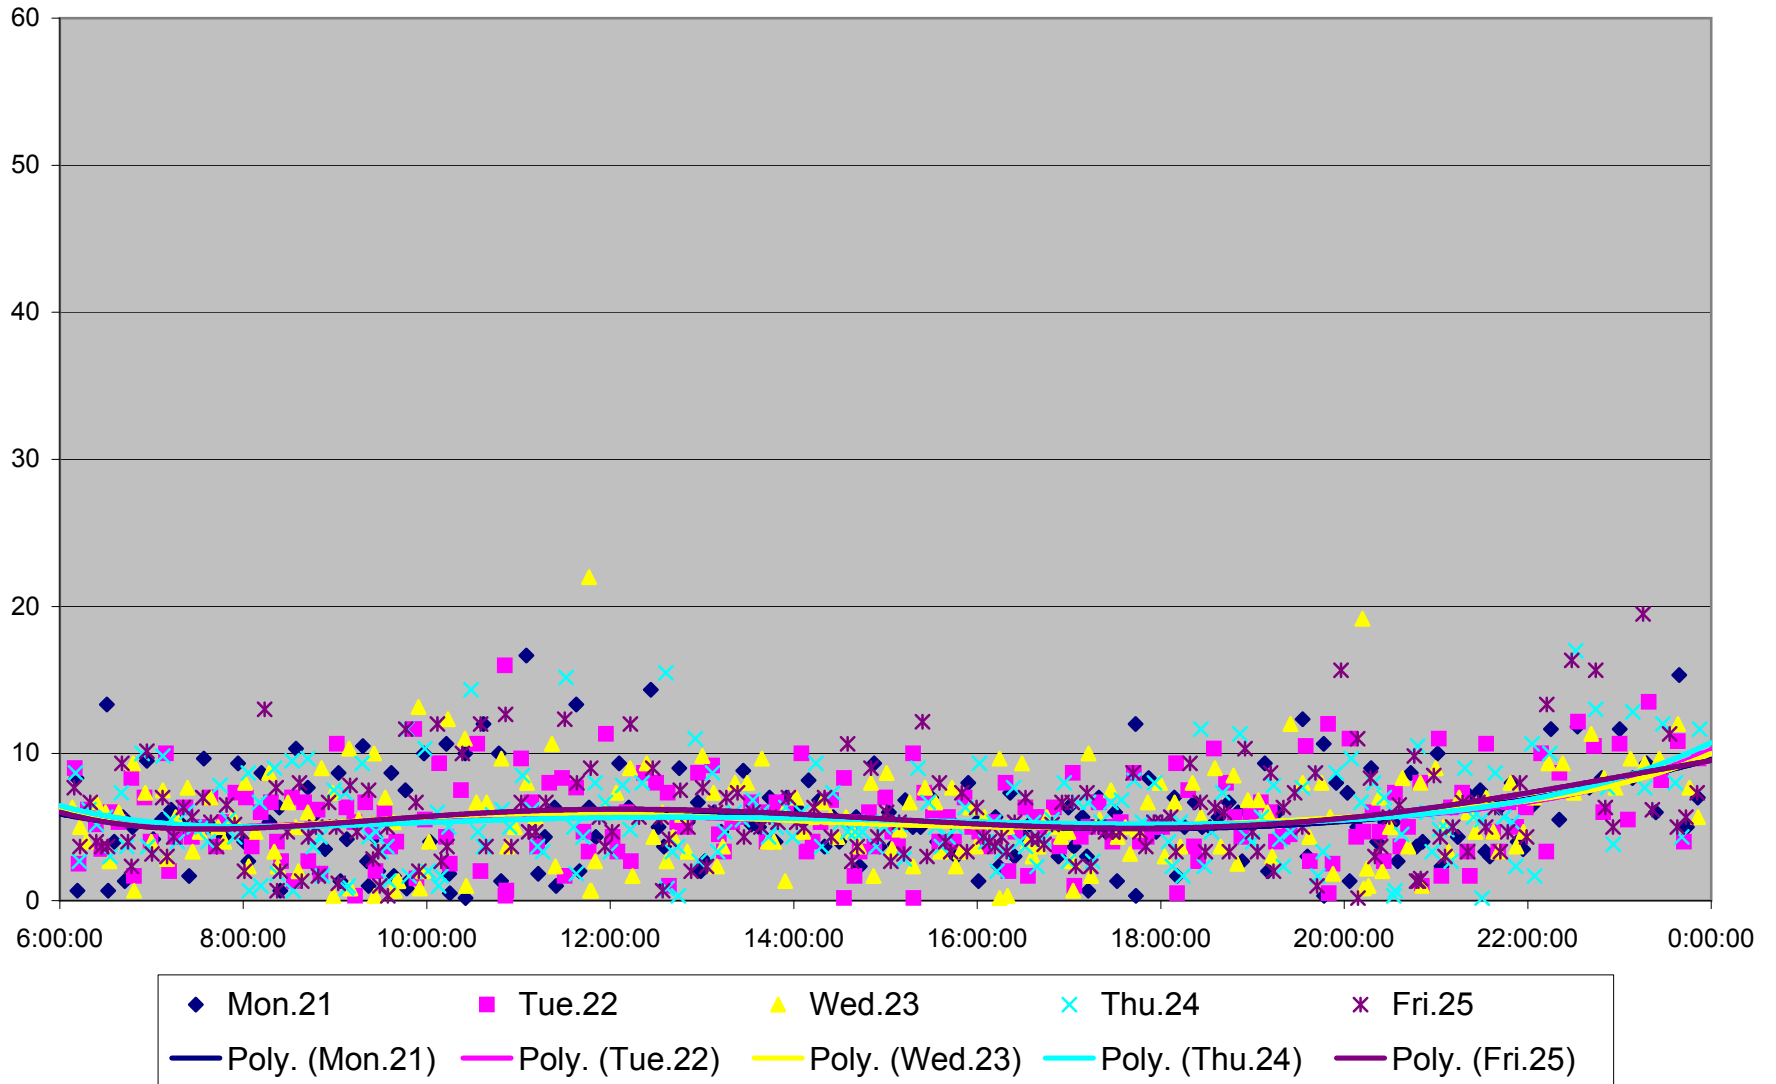

501 Queen Headways at Greenwood Ave. Westbound October 2013