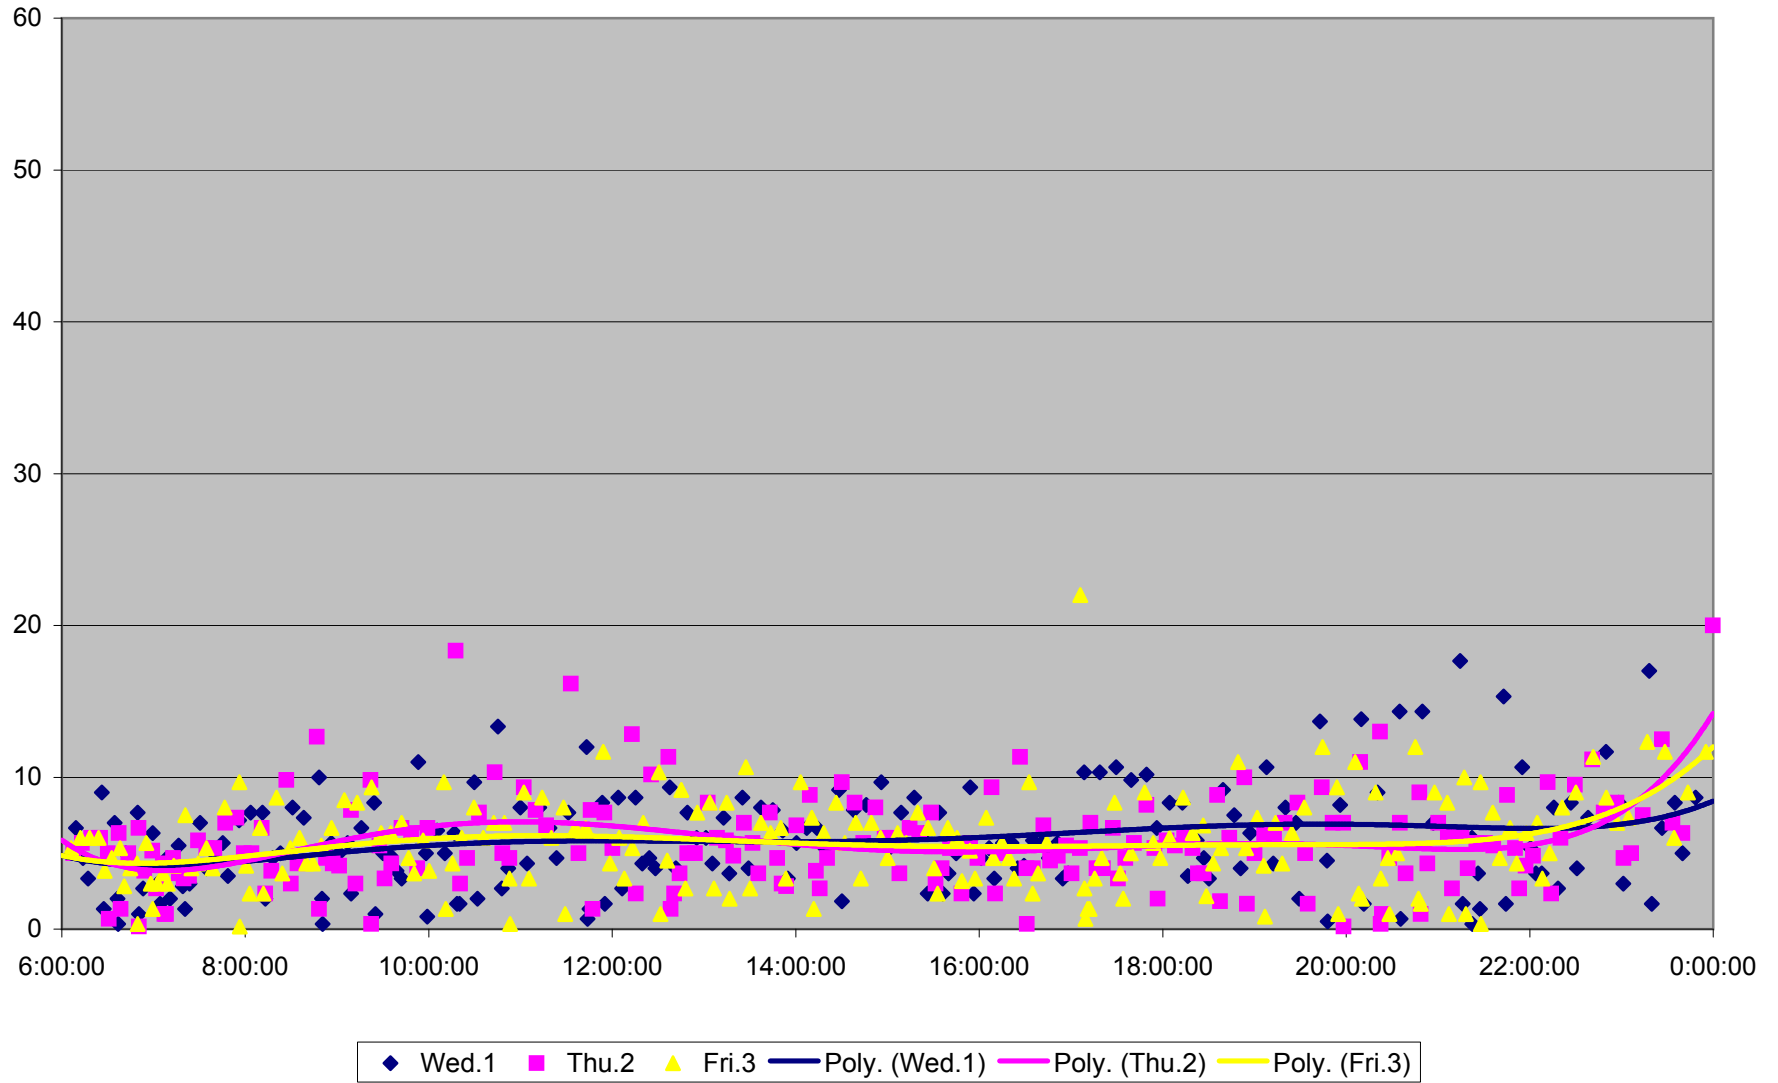

501 Queen Headways at Greenwood Ave. Westbound May 2013

501 Queen Headways at Greenwood Ave. Westbound May 2013

501 Queen Headways at Greenwood Ave. Westbound May 2013

501 Queen Headways at Greenwood Ave. Westbound May 2013

501 Queen Headways at Greenwood Ave. Westbound May 2013

501 Queen Headways at Greenwood Ave. Westbound July 2013

501 Queen Headways at Greenwood Ave. Westbound July 2013

501 Queen Headways at Greenwood Ave. Westbound July 2013