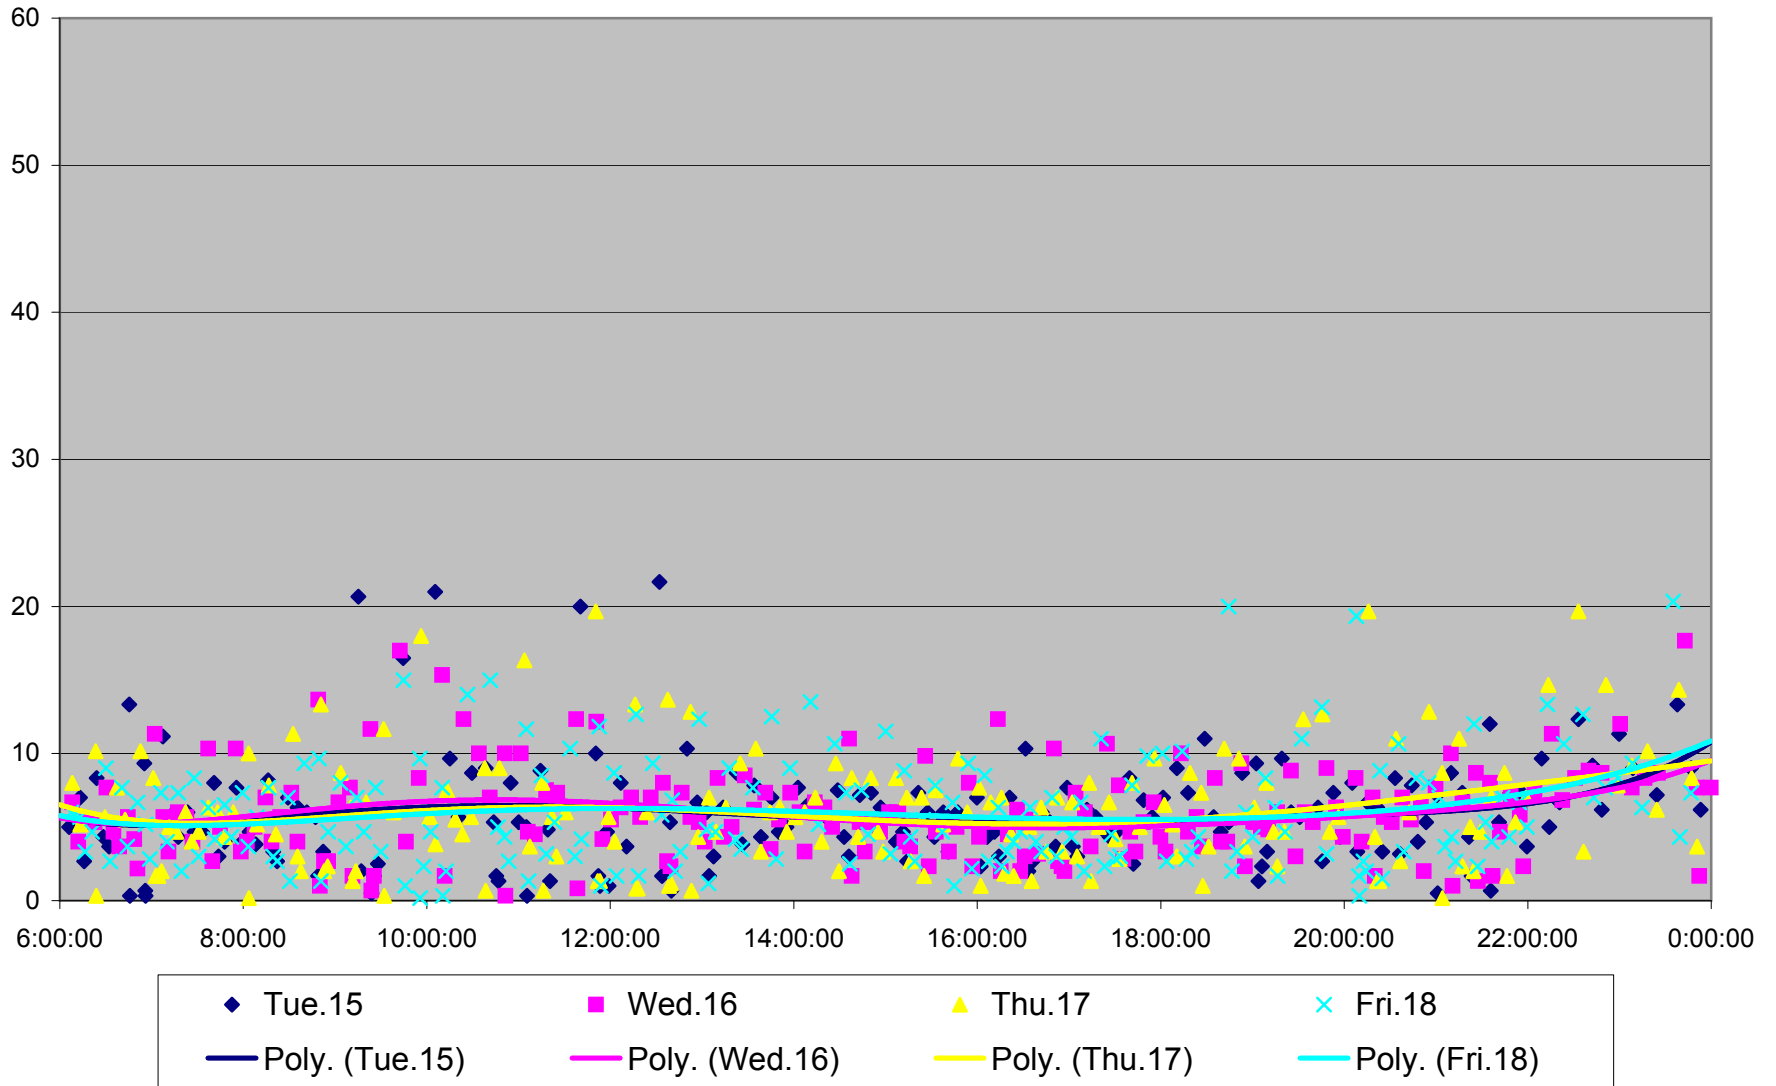

501 Queen Headways at Greenwood Ave. Westbound October 2013