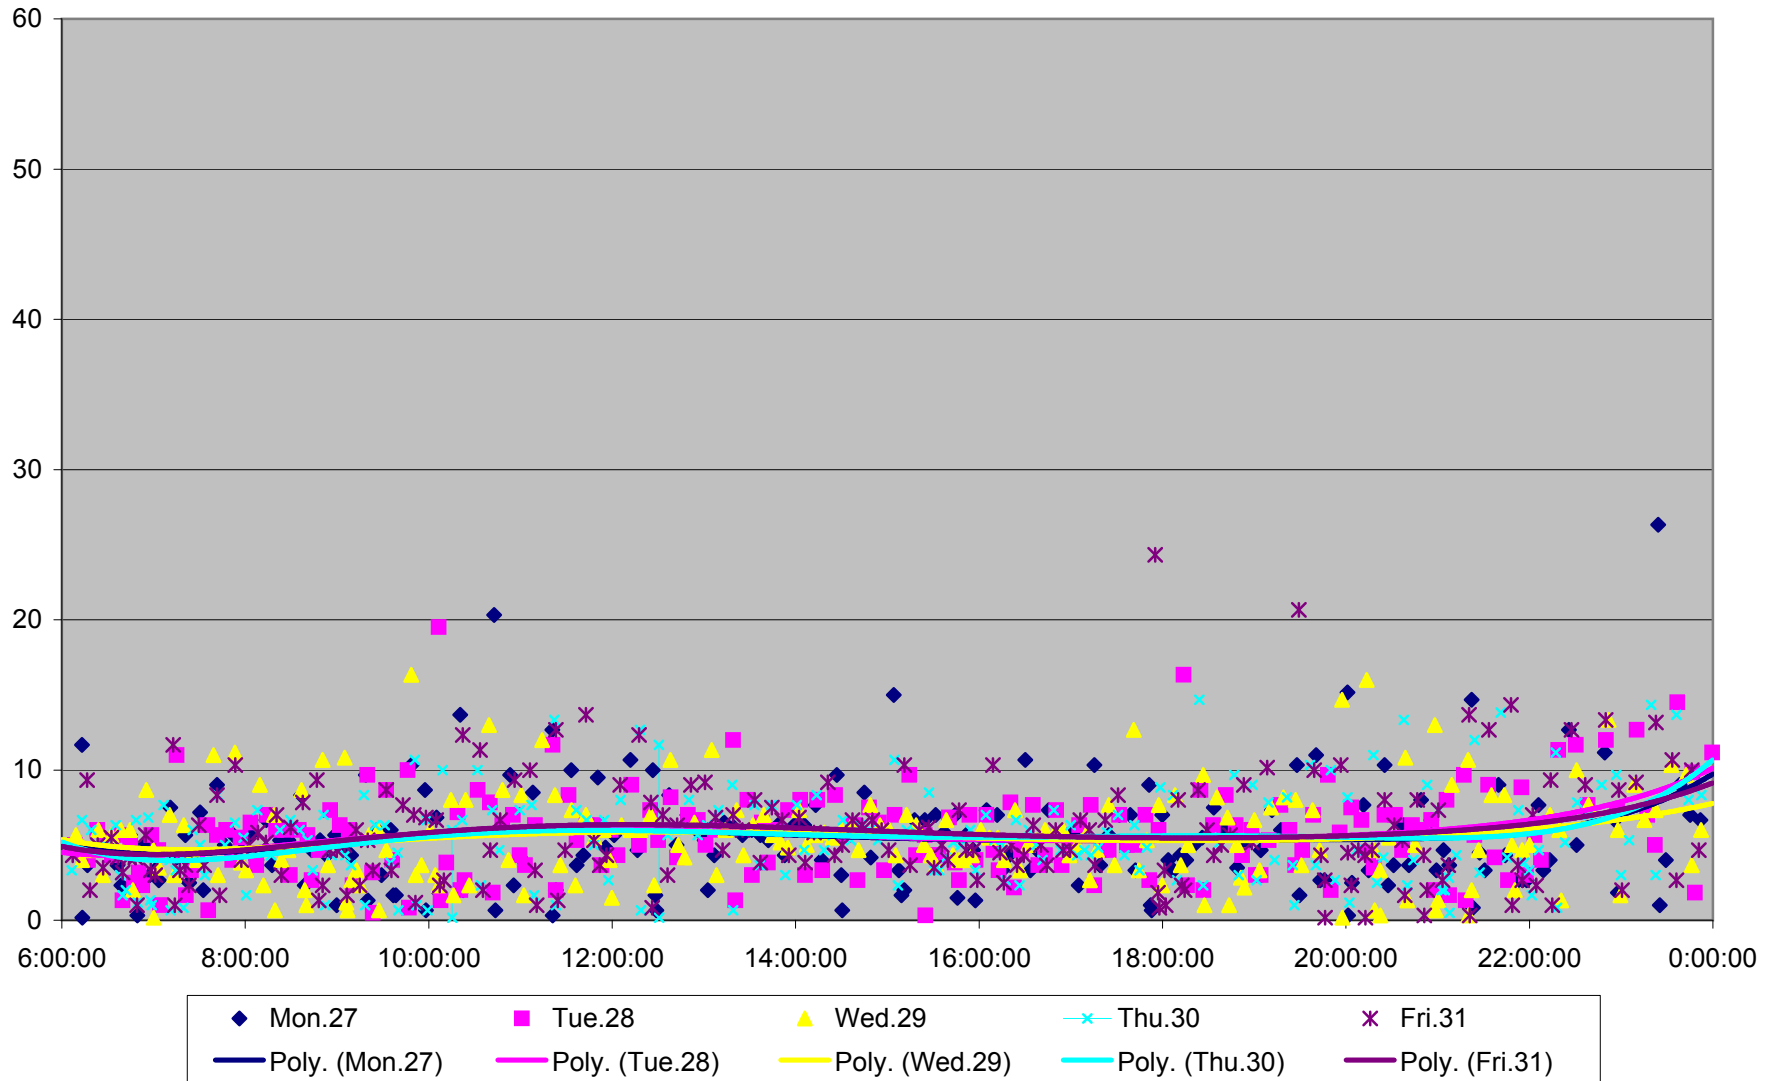

501 Queen Headways at Greenwood Ave. Westbound May 2013

501 Queen Headways at Greenwood Ave. Westbound May 2013

501 Queen Headways at Greenwood Ave. Westbound May 2013

501 Queen Headways at Greenwood Ave. Westbound May 2013

501 Queen Headways at Greenwood Ave. Westbound May 2013

501 Queen Headways at Greenwood Ave. Westbound July 2013

501 Queen Headways at Greenwood Ave. Westbound July 2013

501 Queen Headways at Greenwood Ave. Westbound July 2013