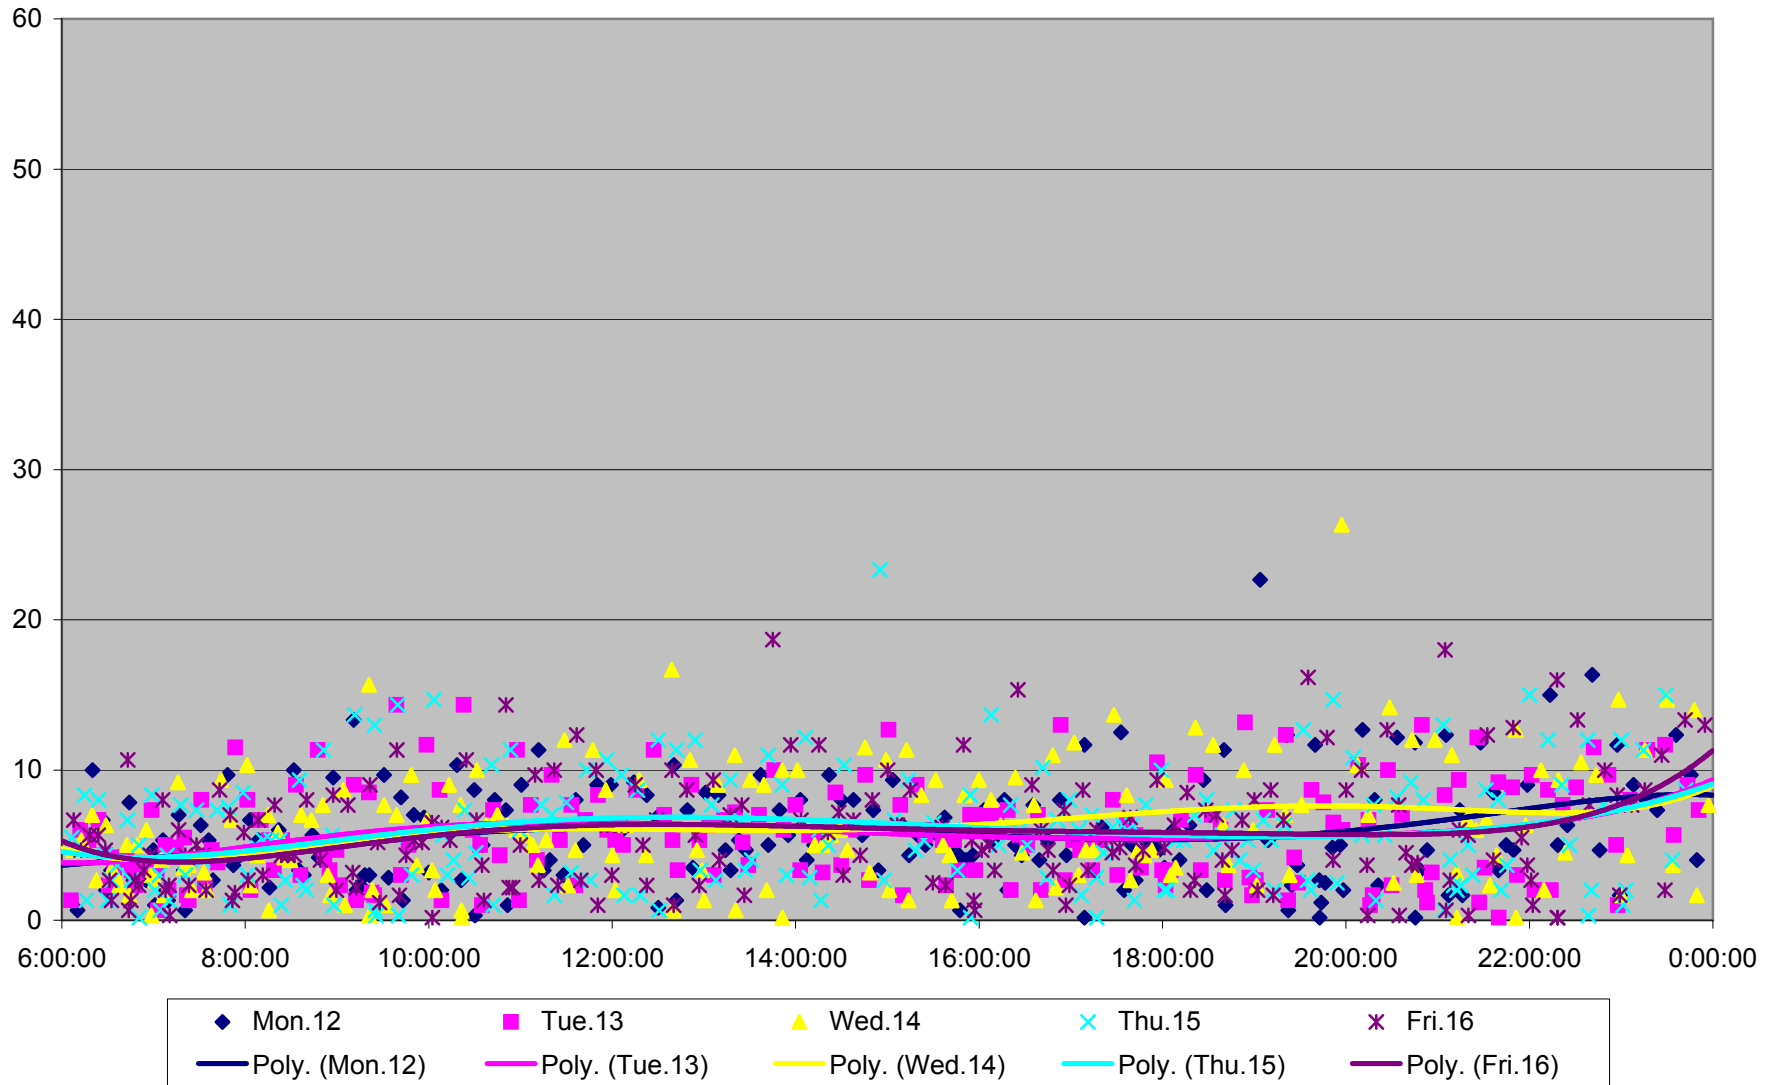

501 Queen Headways at Greenwood Ave. Westbound July 2013

501 Queen Headways at Greenwood Ave. Westbound July 2013

501 Queen Headways at Greenwood Ave. Westbound August 2013

501 Queen Headways at Greenwood Ave. Westbound August 2013