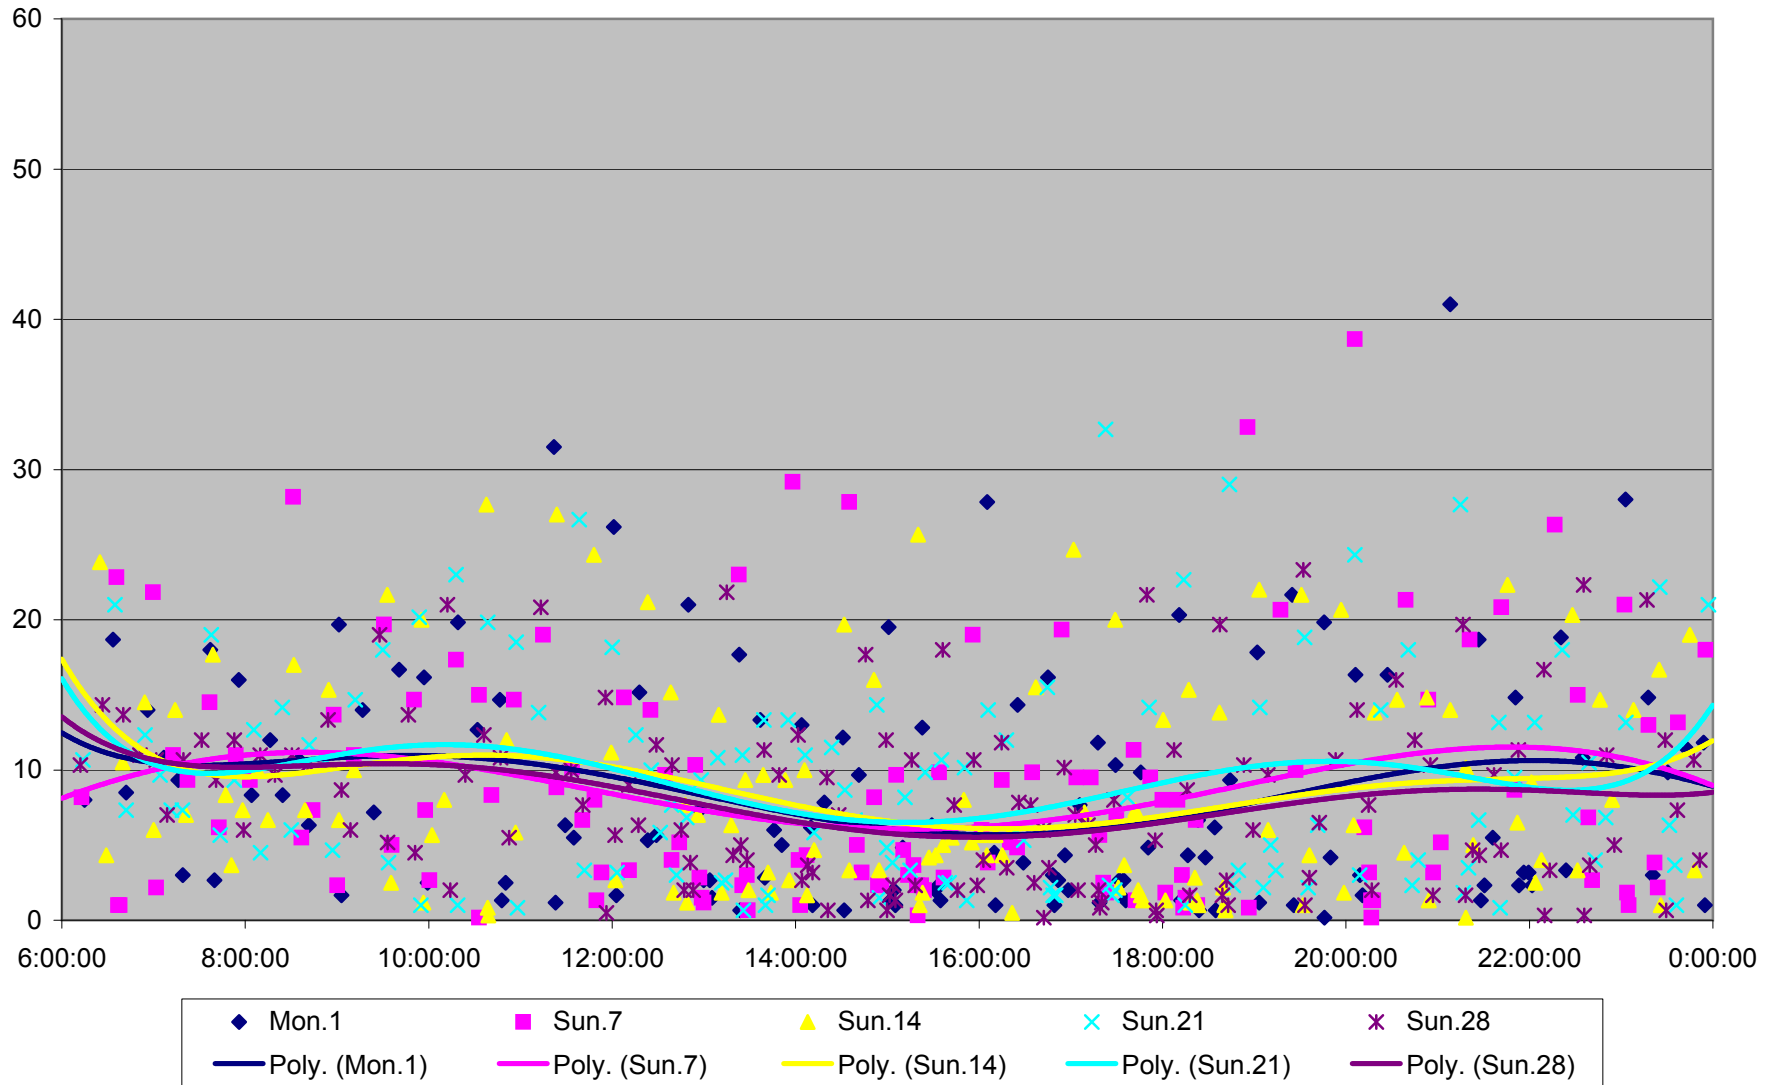

501 Queen Headways at Yonge St. Eastbound May 2013

501 Queen Headways at Yonge St. Eastbound July 2013

501 Queen Headways at Yonge St. Eastbound August 2013

501 Queen Headways at Yonge St. Eastbound September 2013

501 Queen Headways at Yonge St. Eastbound October 2013