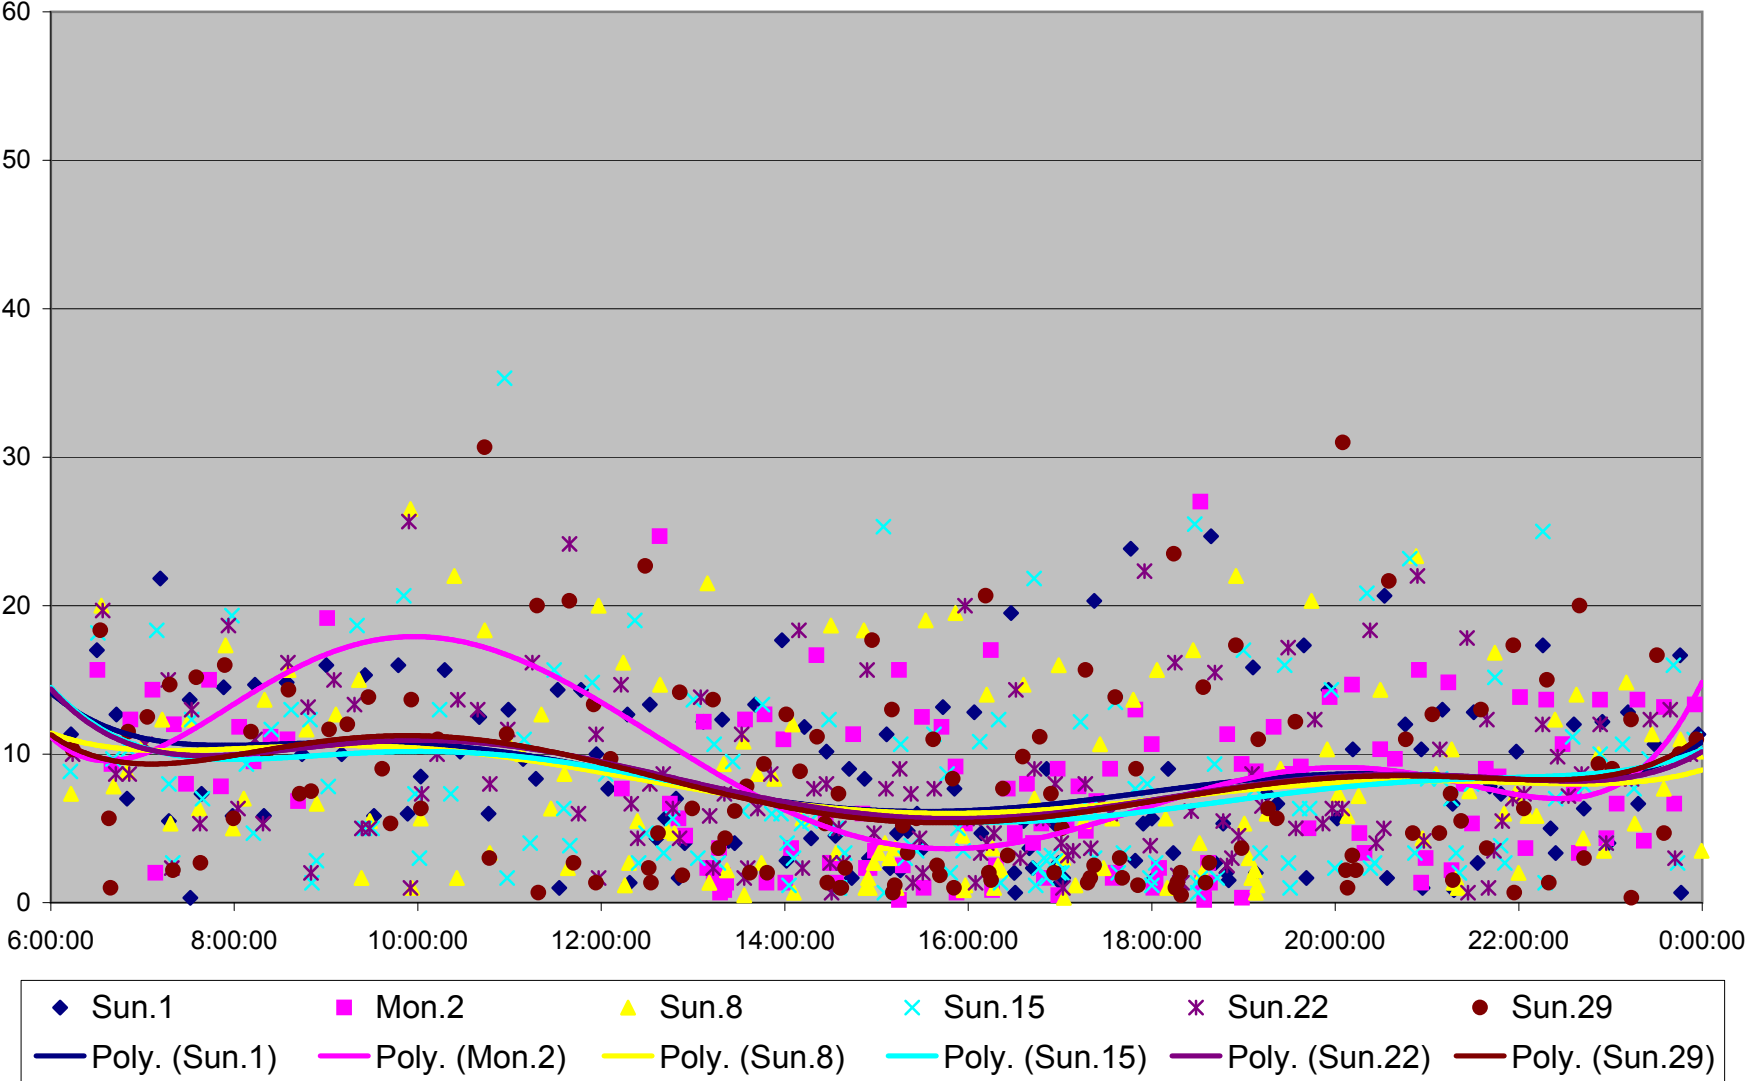

501 Queen Headways at Yonge St. Eastbound May 2013

501 Queen Headways at Yonge St. Eastbound July 2013

501 Queen Headways at Yonge St. Eastbound August 2013

501 Queen Headways at Yonge St. Eastbound September 2013

501 Queen Headways at Yonge St. Eastbound October 2013