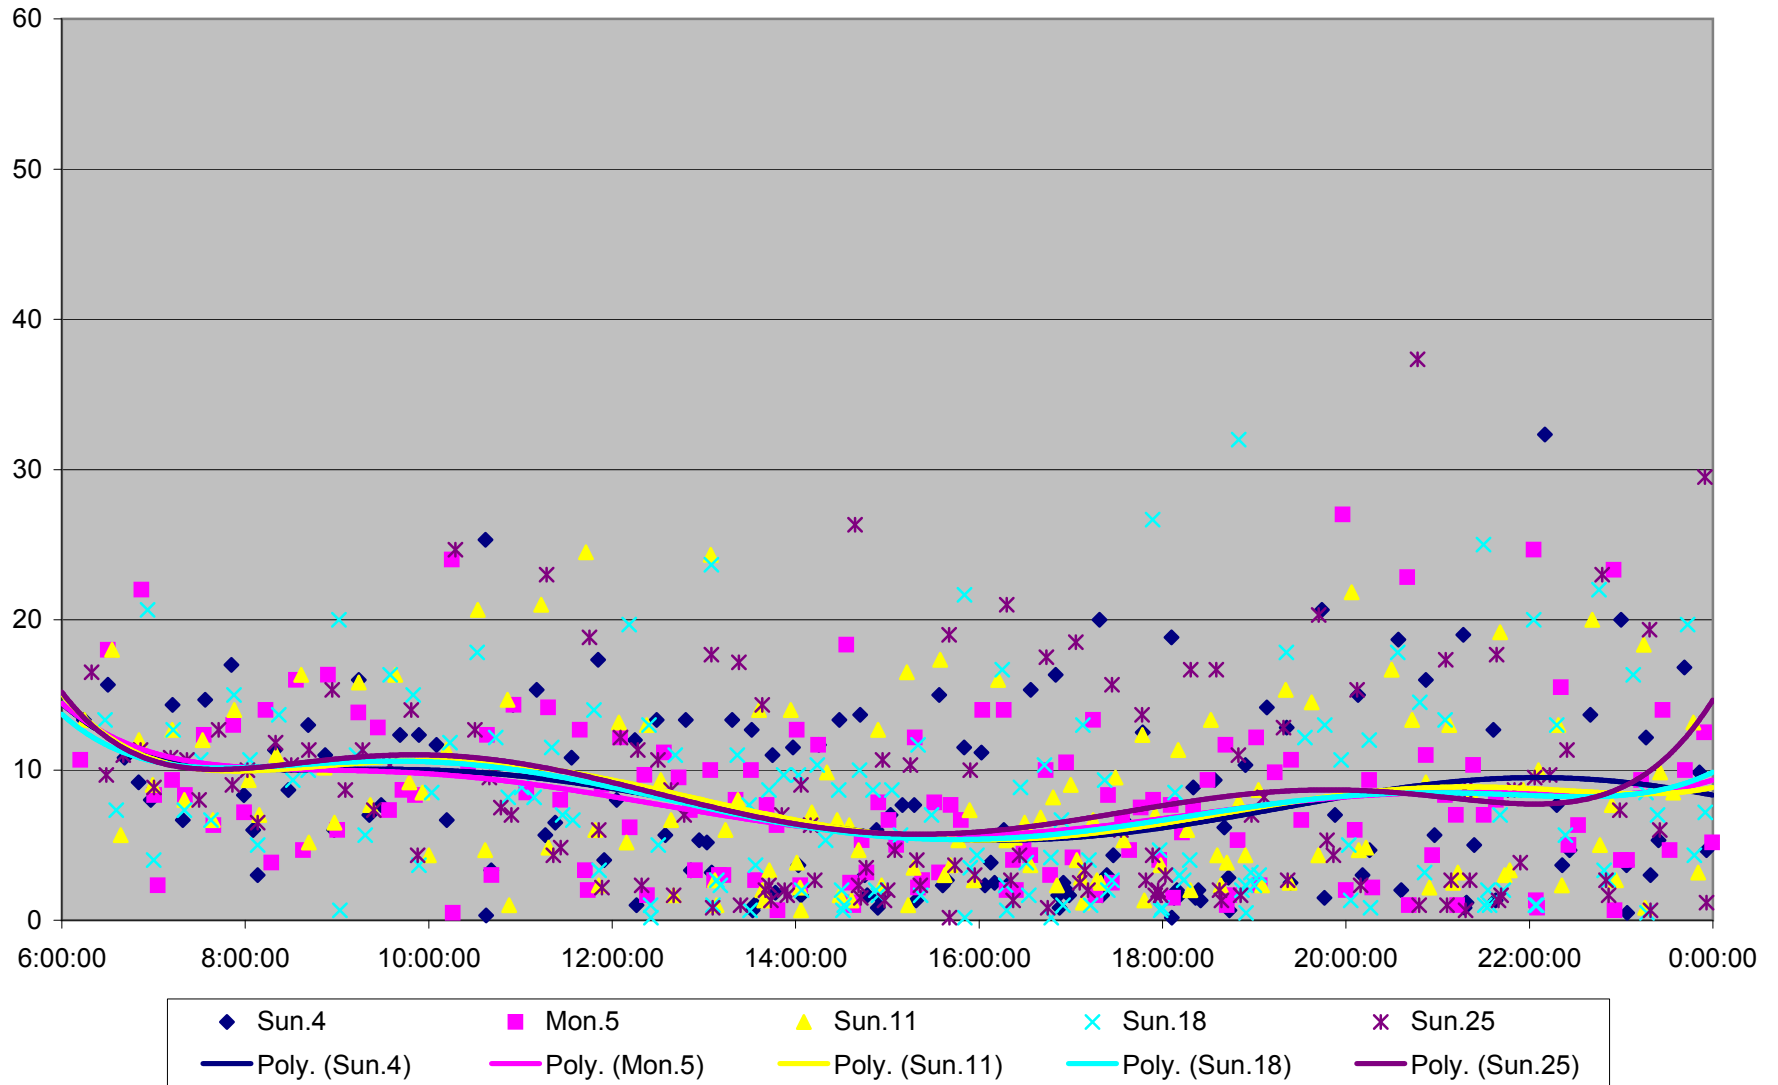

501 Queen Headways at Yonge St. Eastbound May 2013

501 Queen Headways at Yonge St. Eastbound July 2013

501 Queen Headways at Yonge St. Eastbound August 2013

501 Queen Headways at Yonge St. Eastbound September 2013

501 Queen Headways at Yonge St. Eastbound October 2013