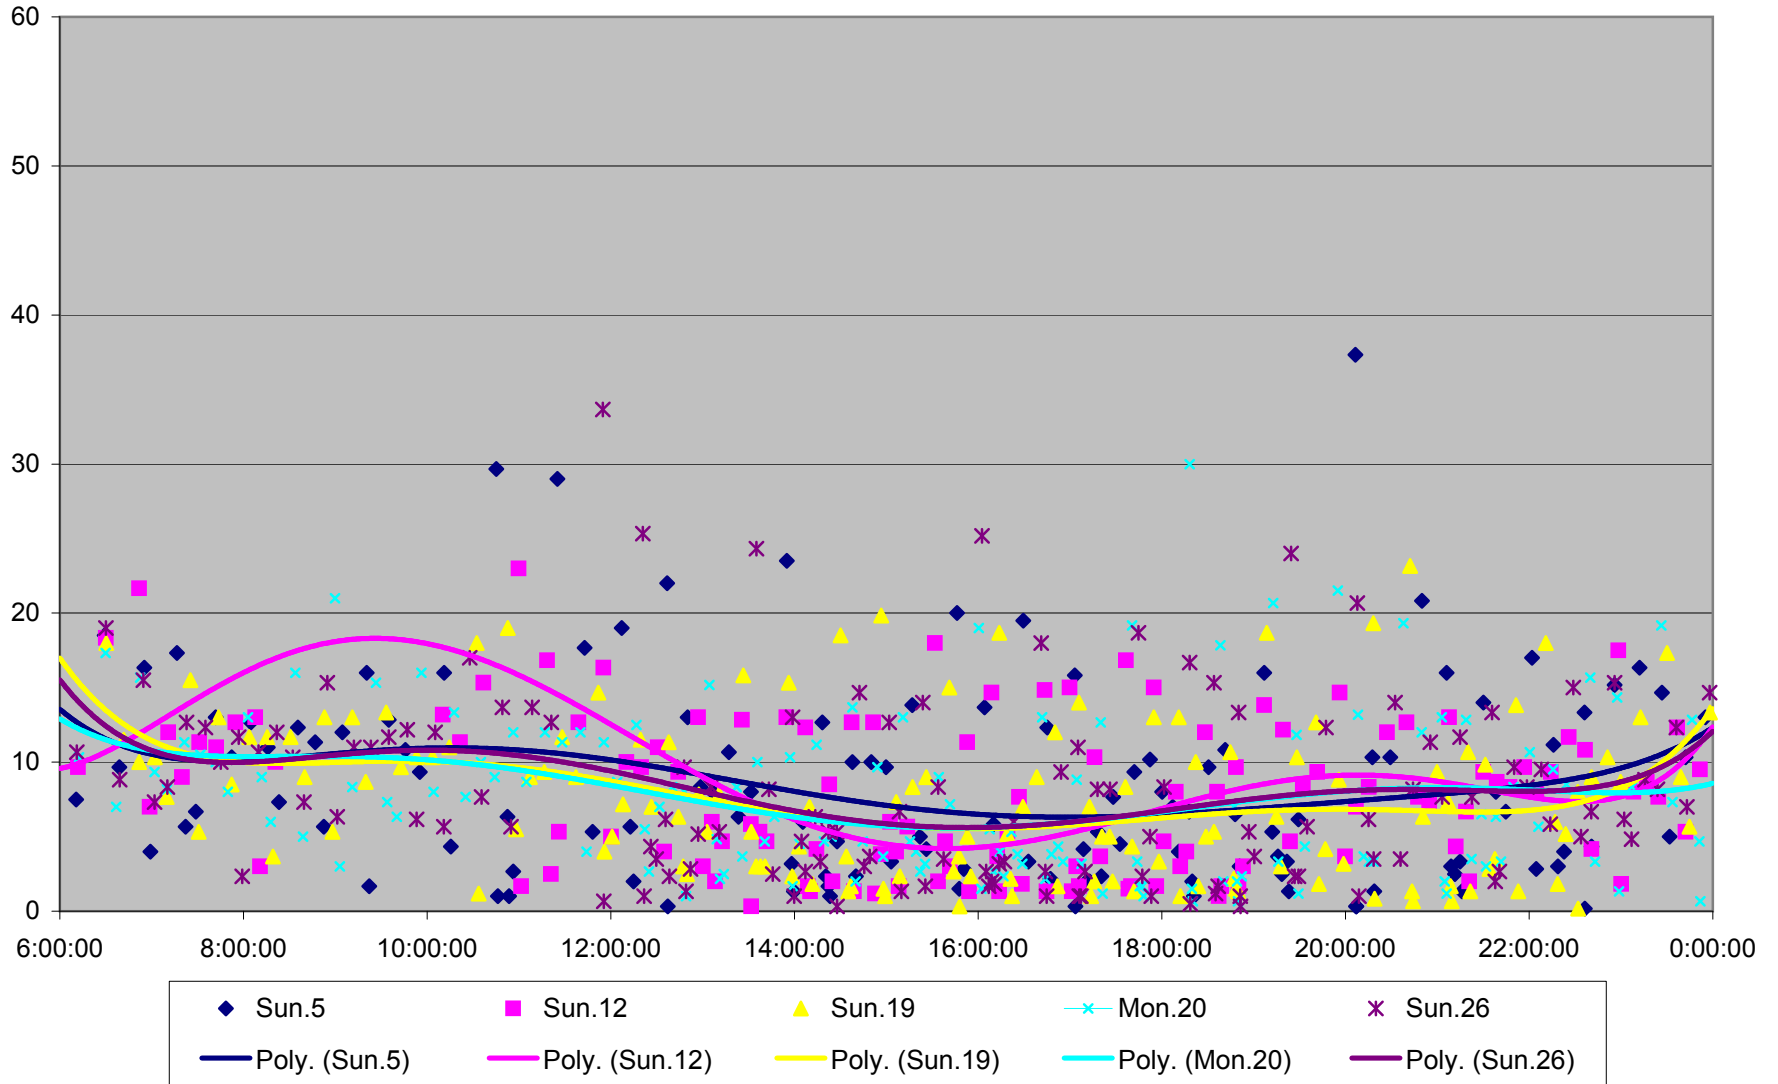

501 Queen Headways at Yonge St. Eastbound May 2013

501 Queen Headways at Yonge St. Eastbound July 2013

501 Queen Headways at Yonge St. Eastbound August 2013

501 Queen Headways at Yonge St. Eastbound September 2013

501 Queen Headways at Yonge St. Eastbound October 2013