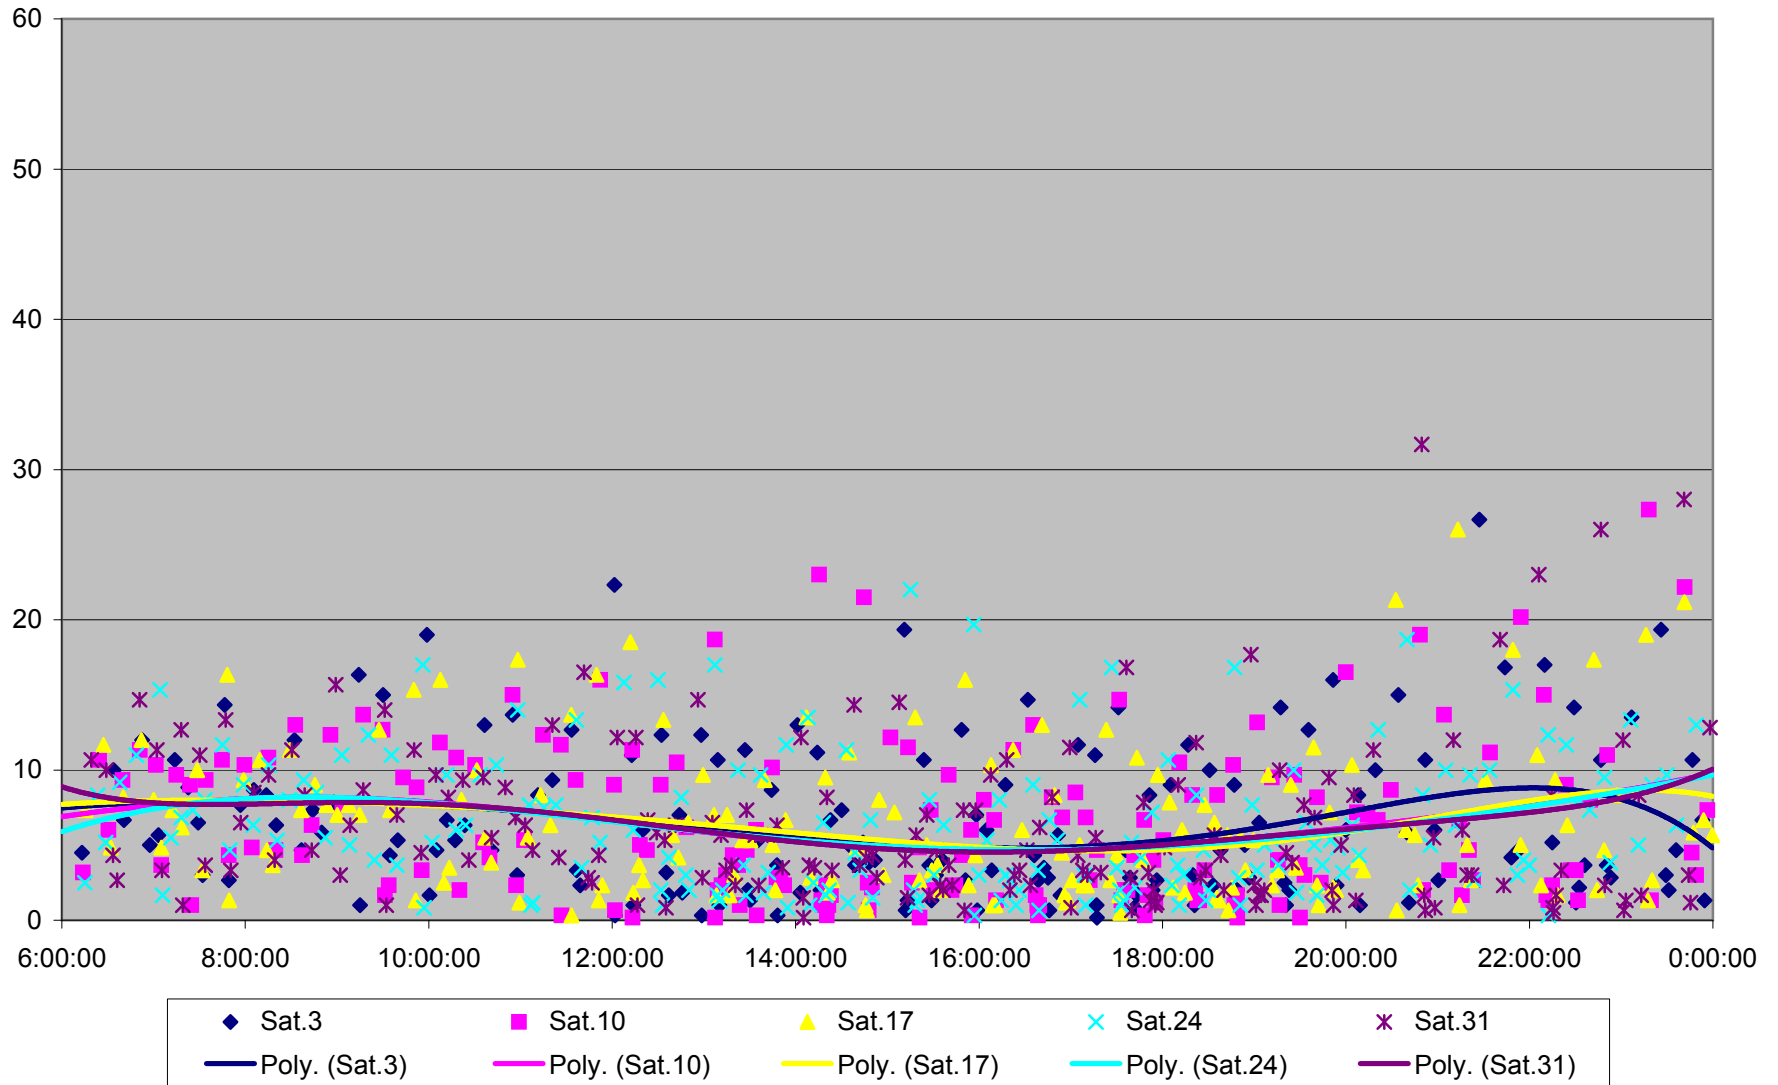

501 Queen Headways at Yonge St. Eastbound May 2013

501 Queen Headways at Yonge St. Eastbound July 2013

501 Queen Headways at Yonge St. Eastbound August 2013

501 Queen Headways at Yonge St. Eastbound September 2013

501 Queen Headways at Yonge St. Eastbound October 2013