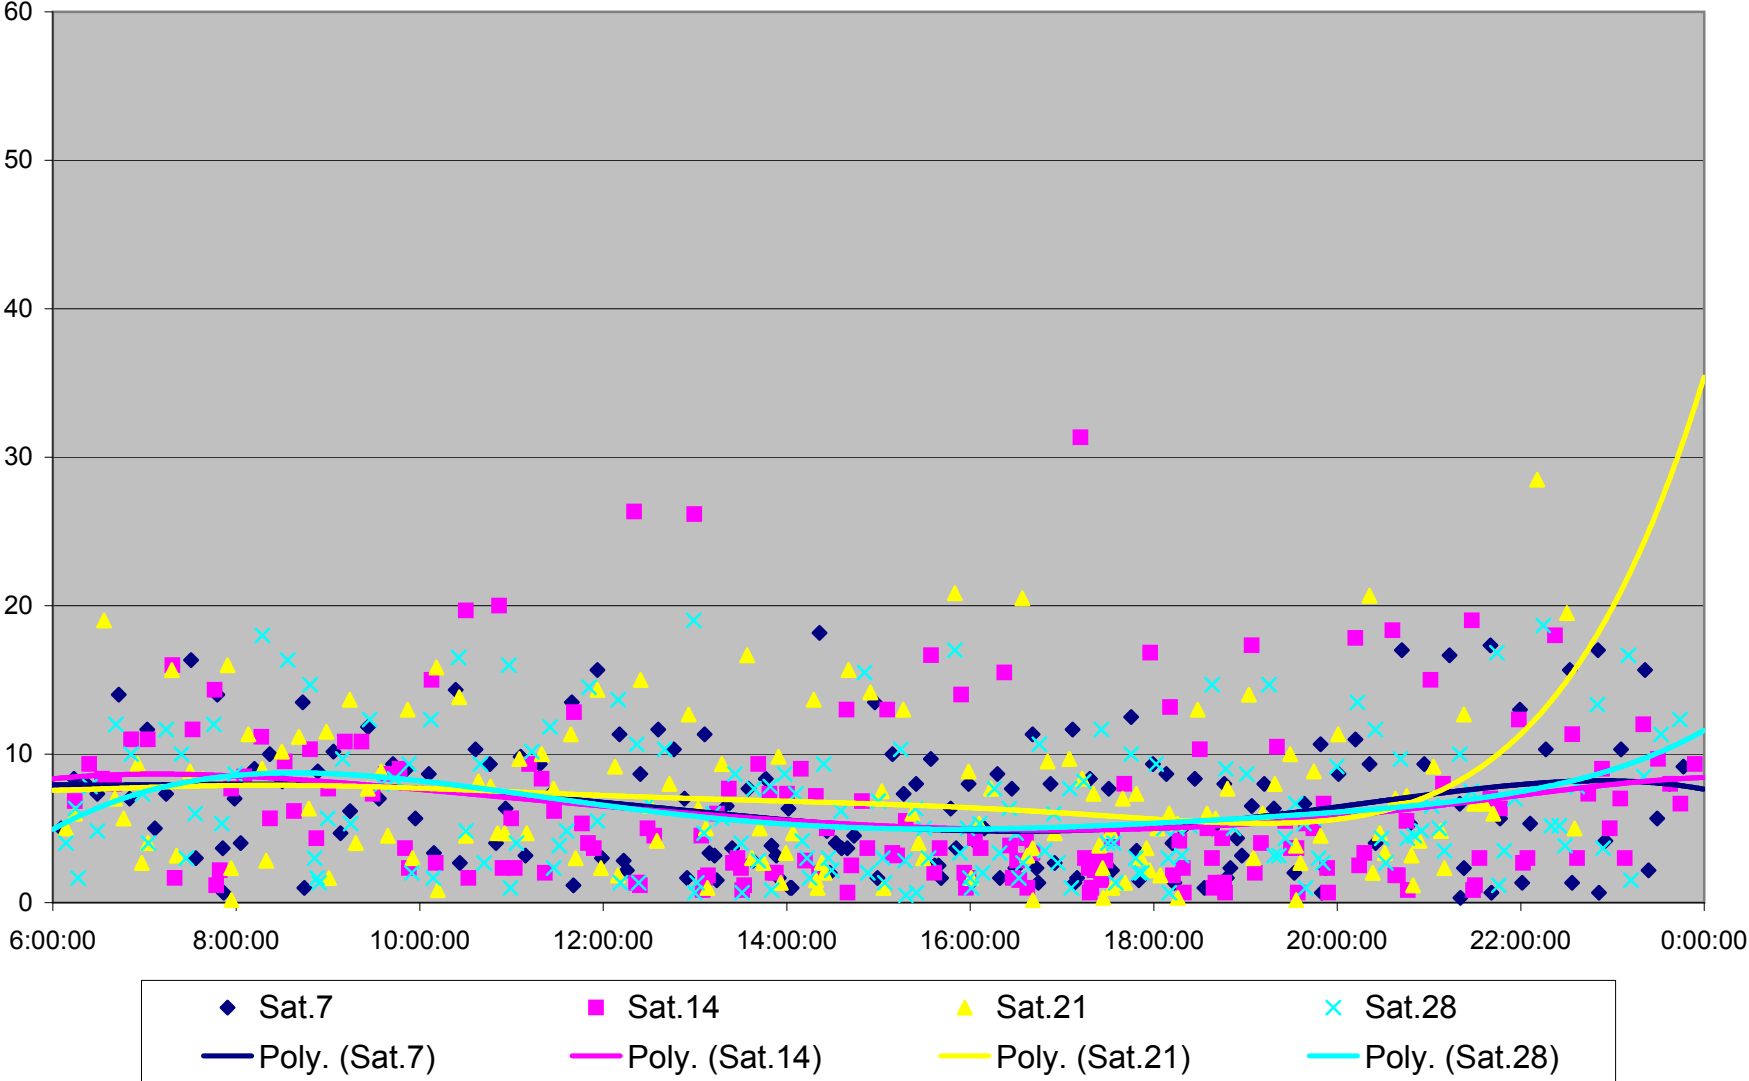

501 Queen Headways at Yonge St. Eastbound May 2013

501 Queen Headways at Yonge St. Eastbound July 2013

501 Queen Headways at Yonge St. Eastbound August 2013

501 Queen Headways at Yonge St. Eastbound September 2013

501 Queen Headways at Yonge St. Eastbound October 2013