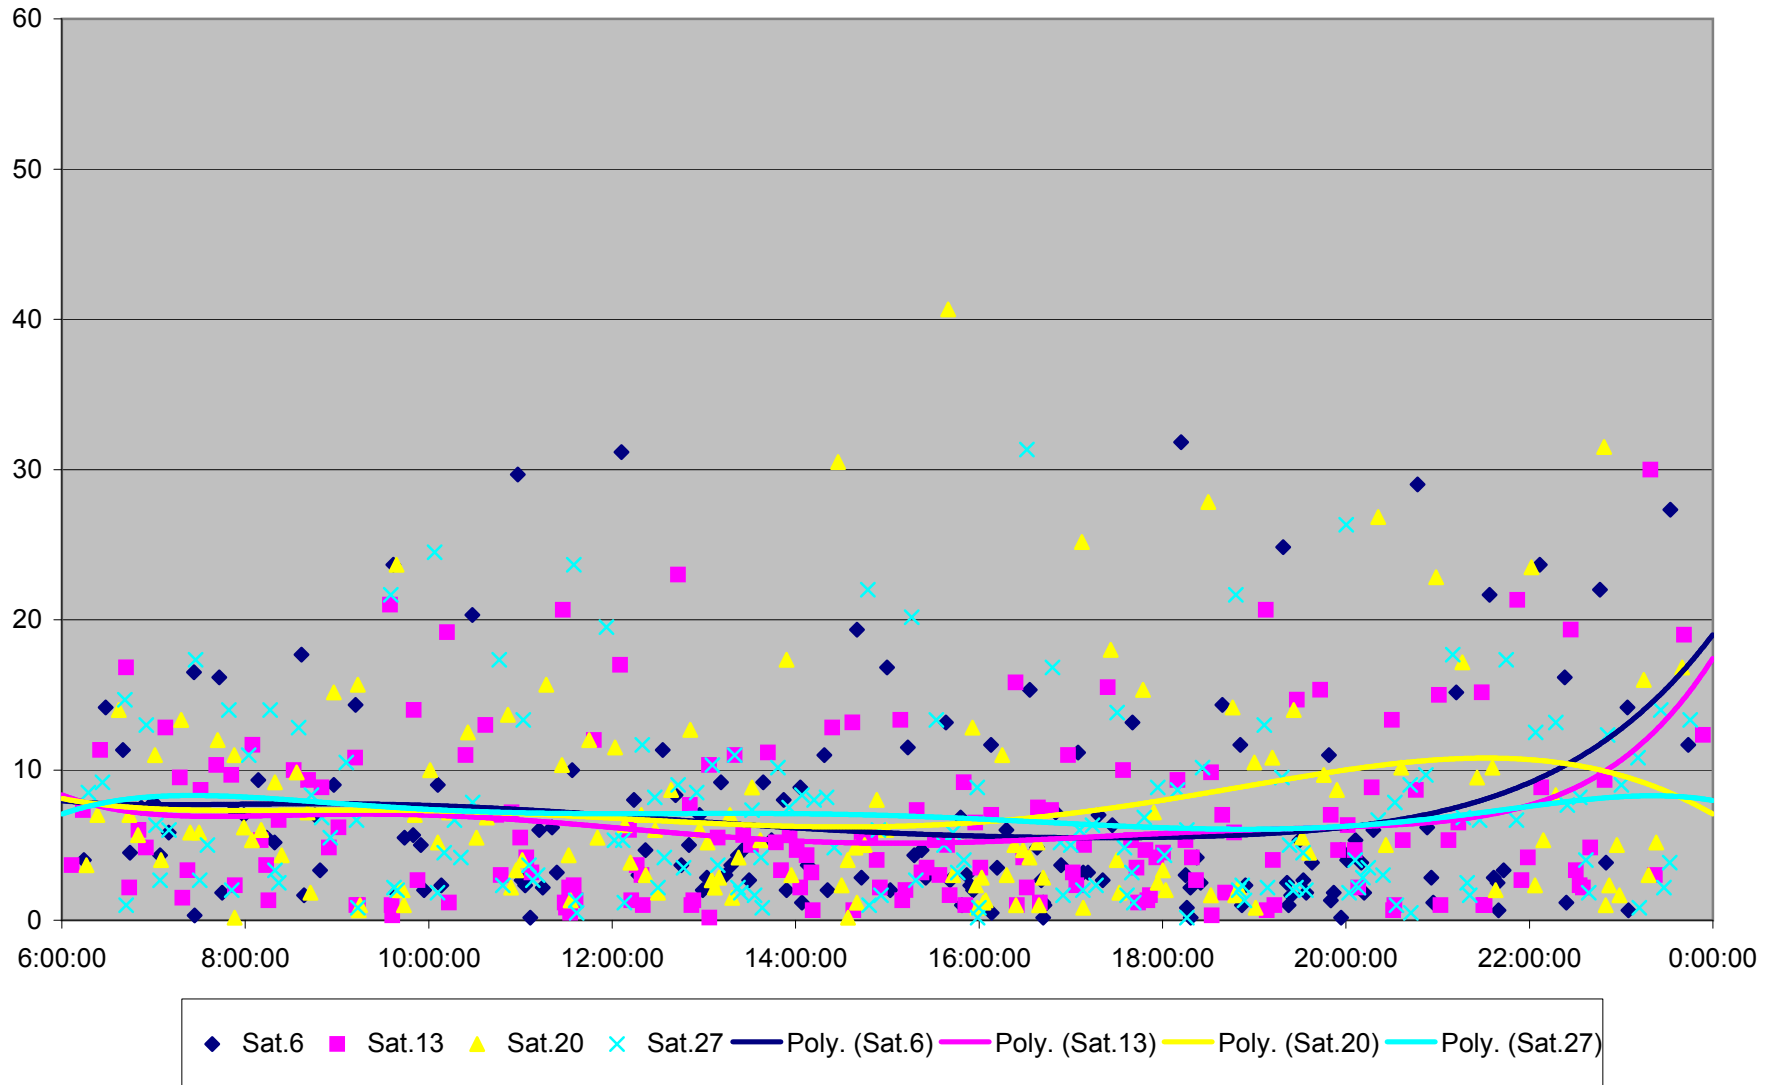

501 Queen Headways at Yonge St. Eastbound May 2013

501 Queen Headways at Yonge St. Eastbound July 2013

501 Queen Headways at Yonge St. Eastbound August 2013

501 Queen Headways at Yonge St. Eastbound September 2013

501 Queen Headways at Yonge St. Eastbound October 2013