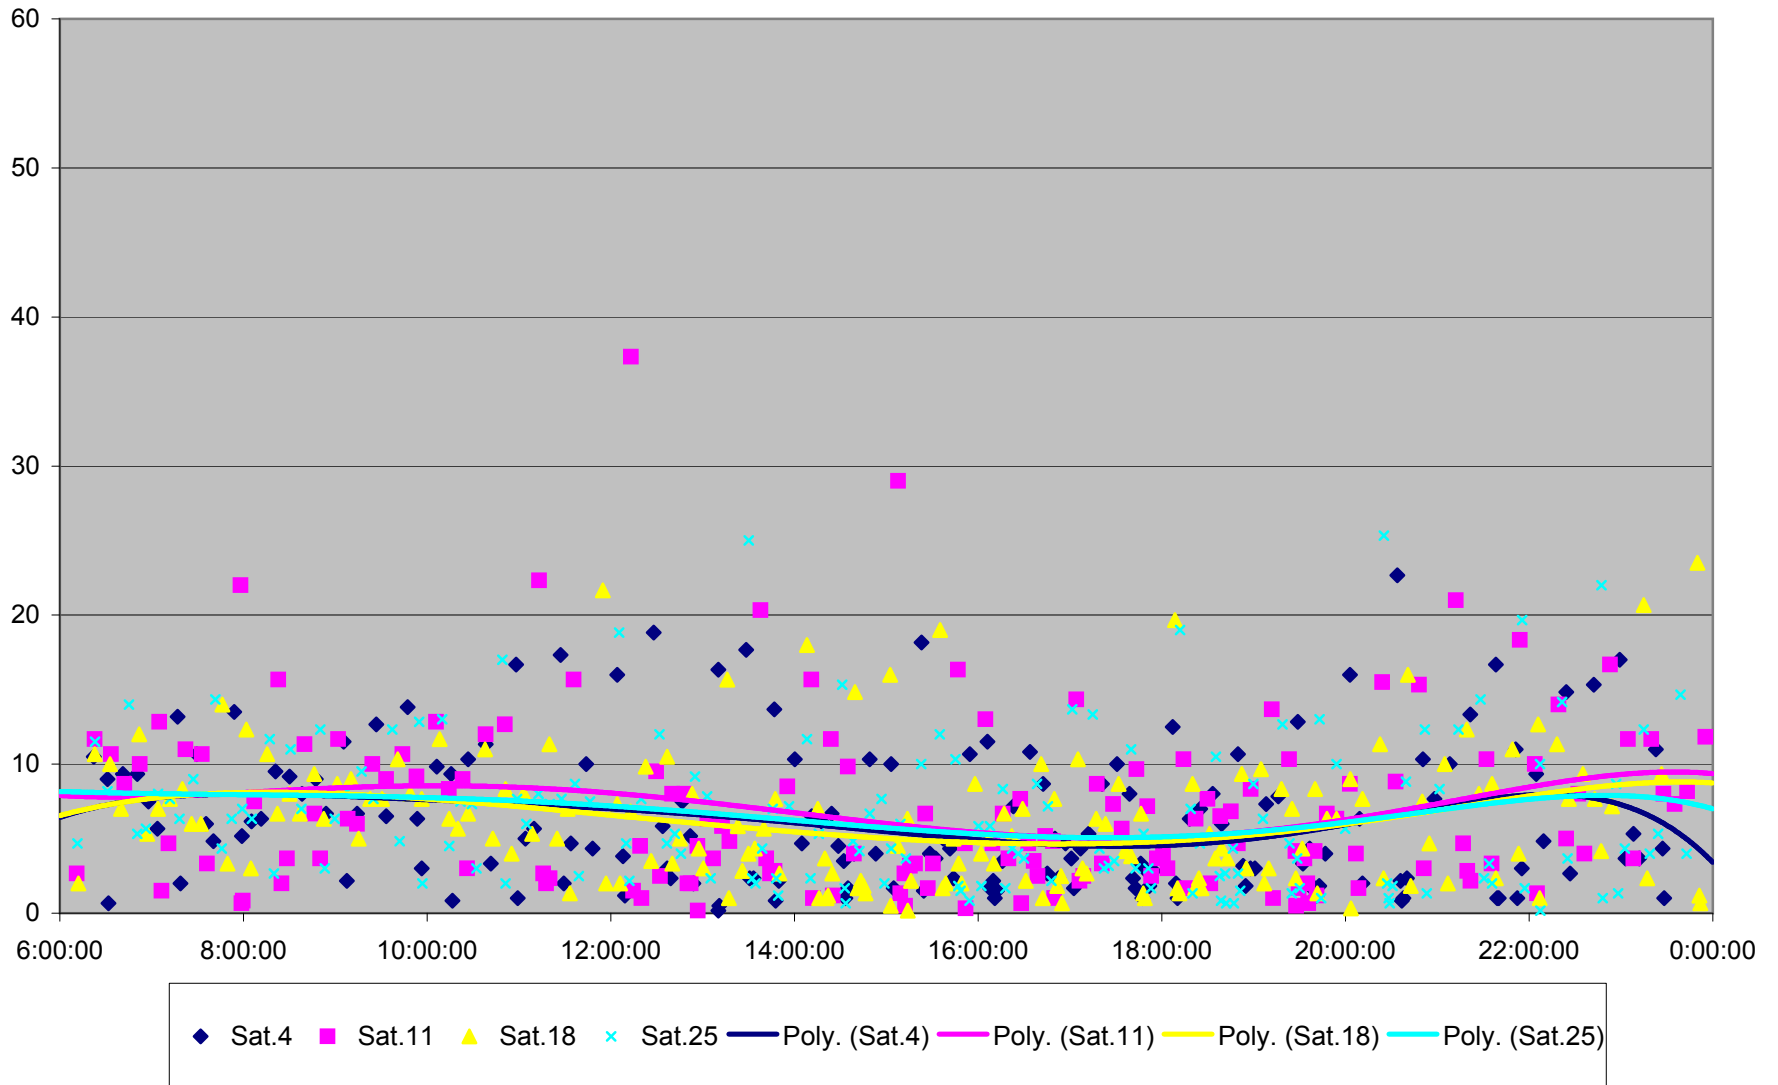

501 Queen Headways at Yonge St. Eastbound May 2013

501 Queen Headways at Yonge St. Eastbound July 2013

501 Queen Headways at Yonge St. Eastbound August 2013

501 Queen Headways at Yonge St. Eastbound September 2013

501 Queen Headways at Yonge St. Eastbound October 2013