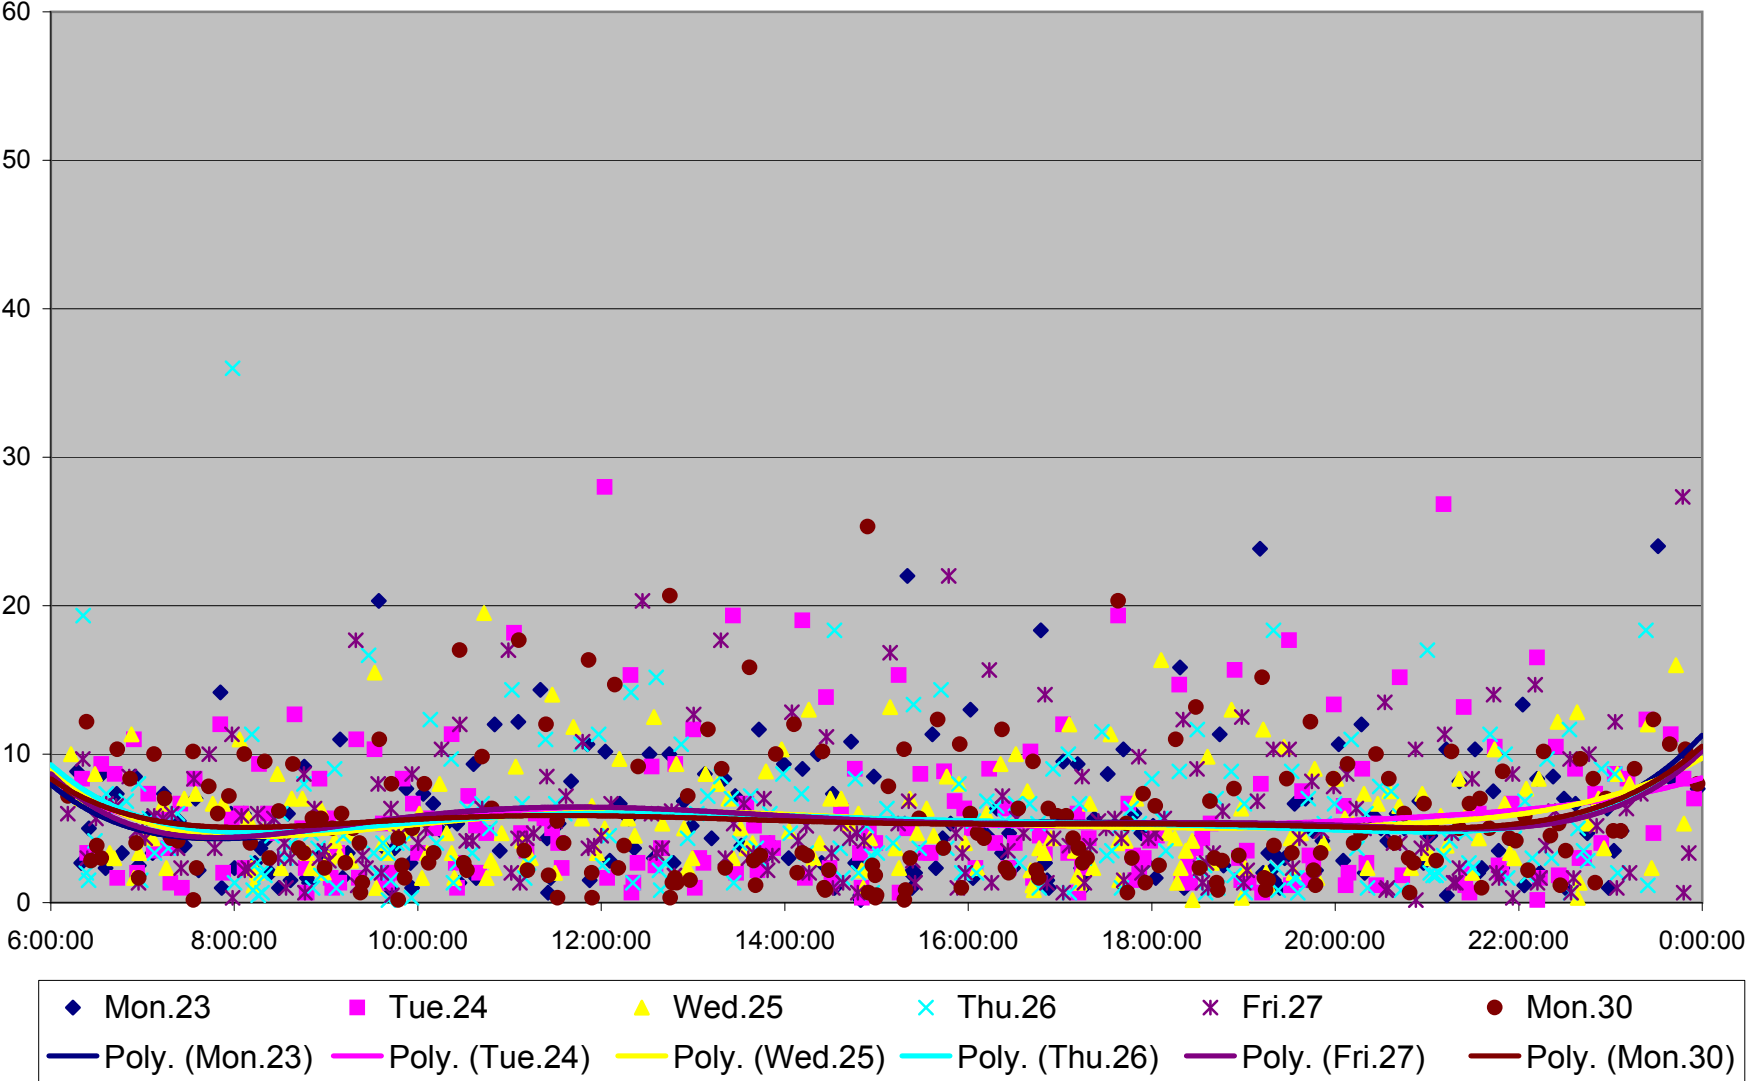

501 Queen Headways at Yonge St. Eastbound September 2013