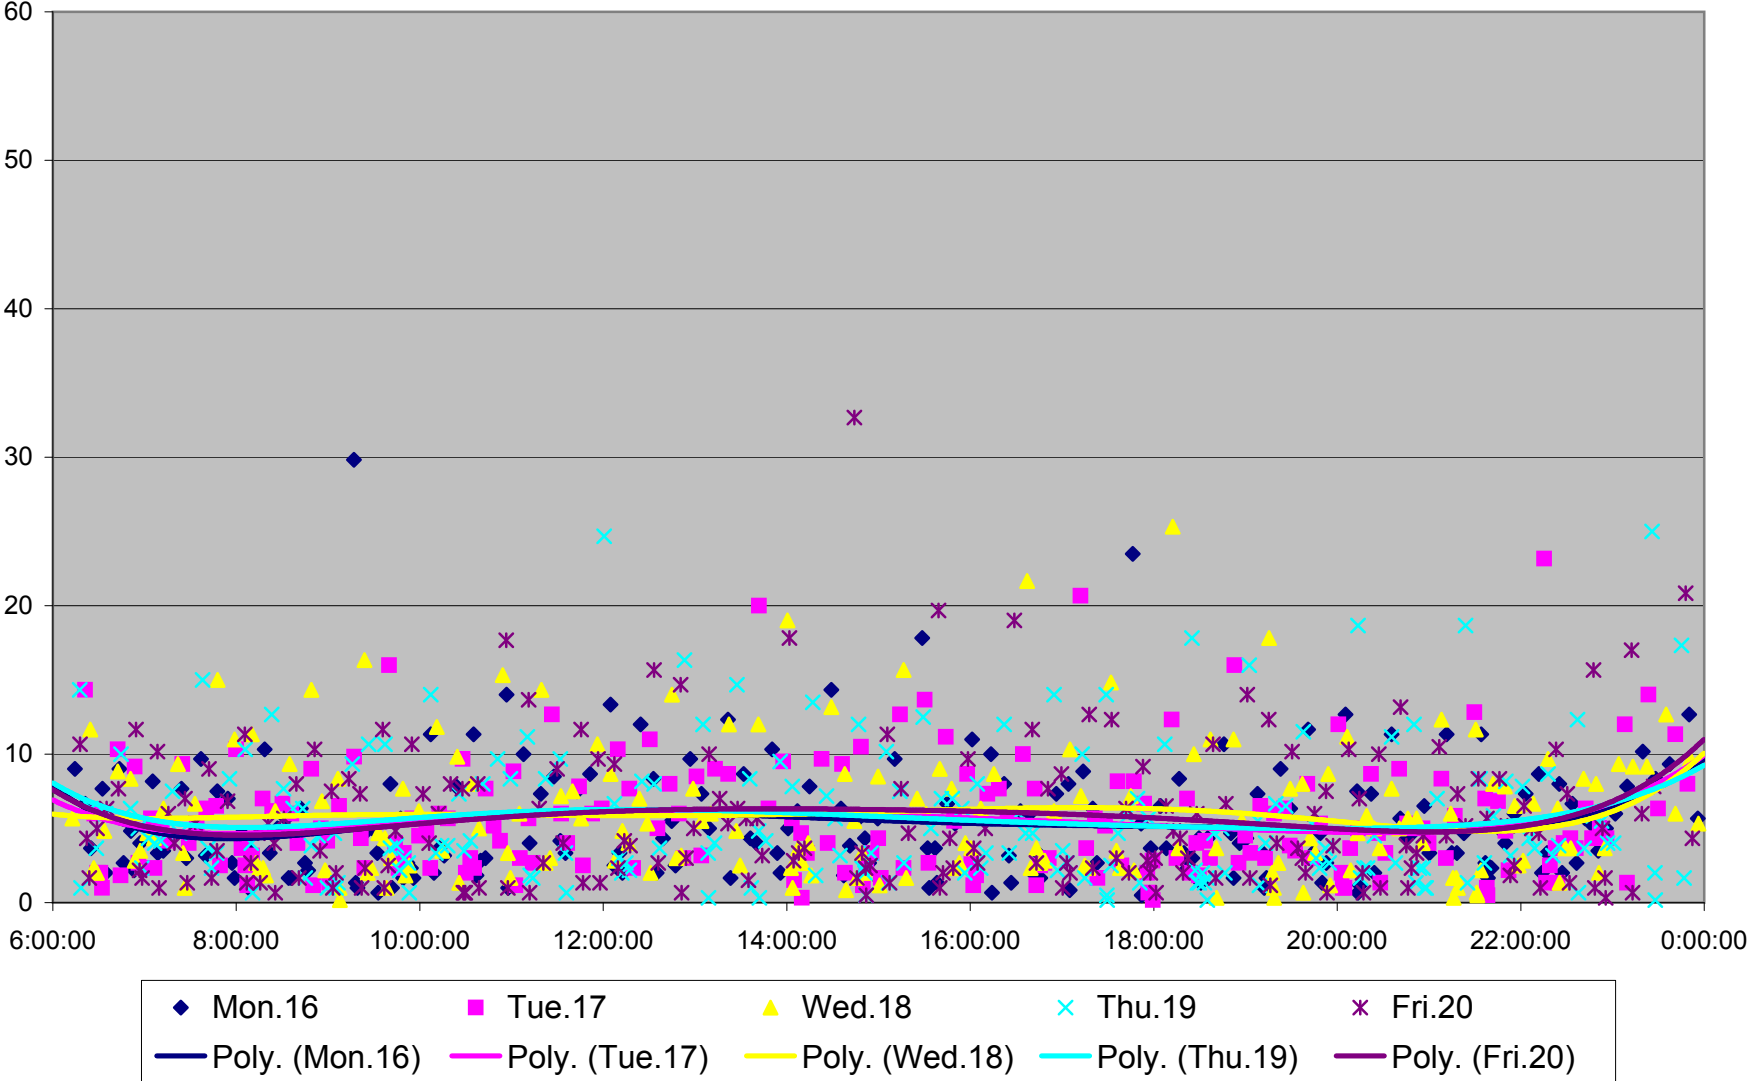

501 Queen Headways at Yonge St. Eastbound September 2013