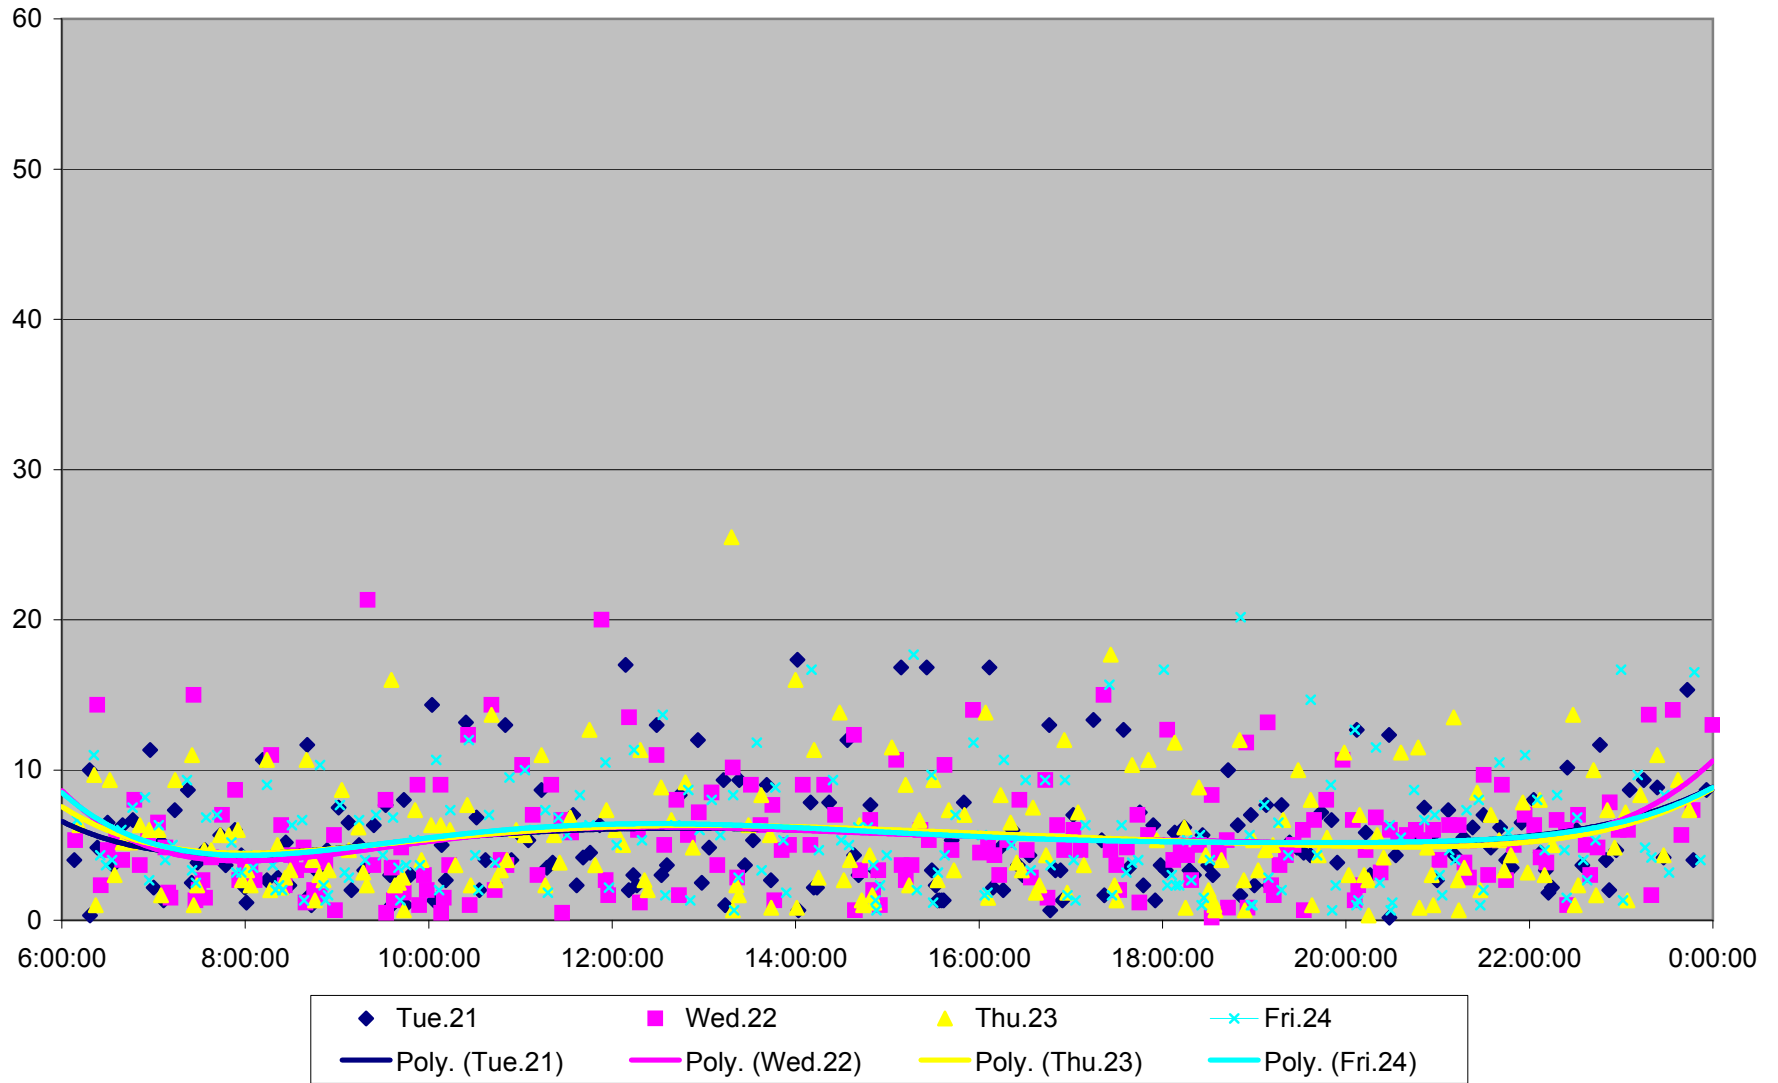

501 Queen Headways at Yonge St. Eastbound May 2013

501 Queen Headways at Yonge St. Eastbound May 2013

501 Queen Headways at Yonge St. Eastbound May 2013

501 Queen Headways at Yonge St. Eastbound May 2013