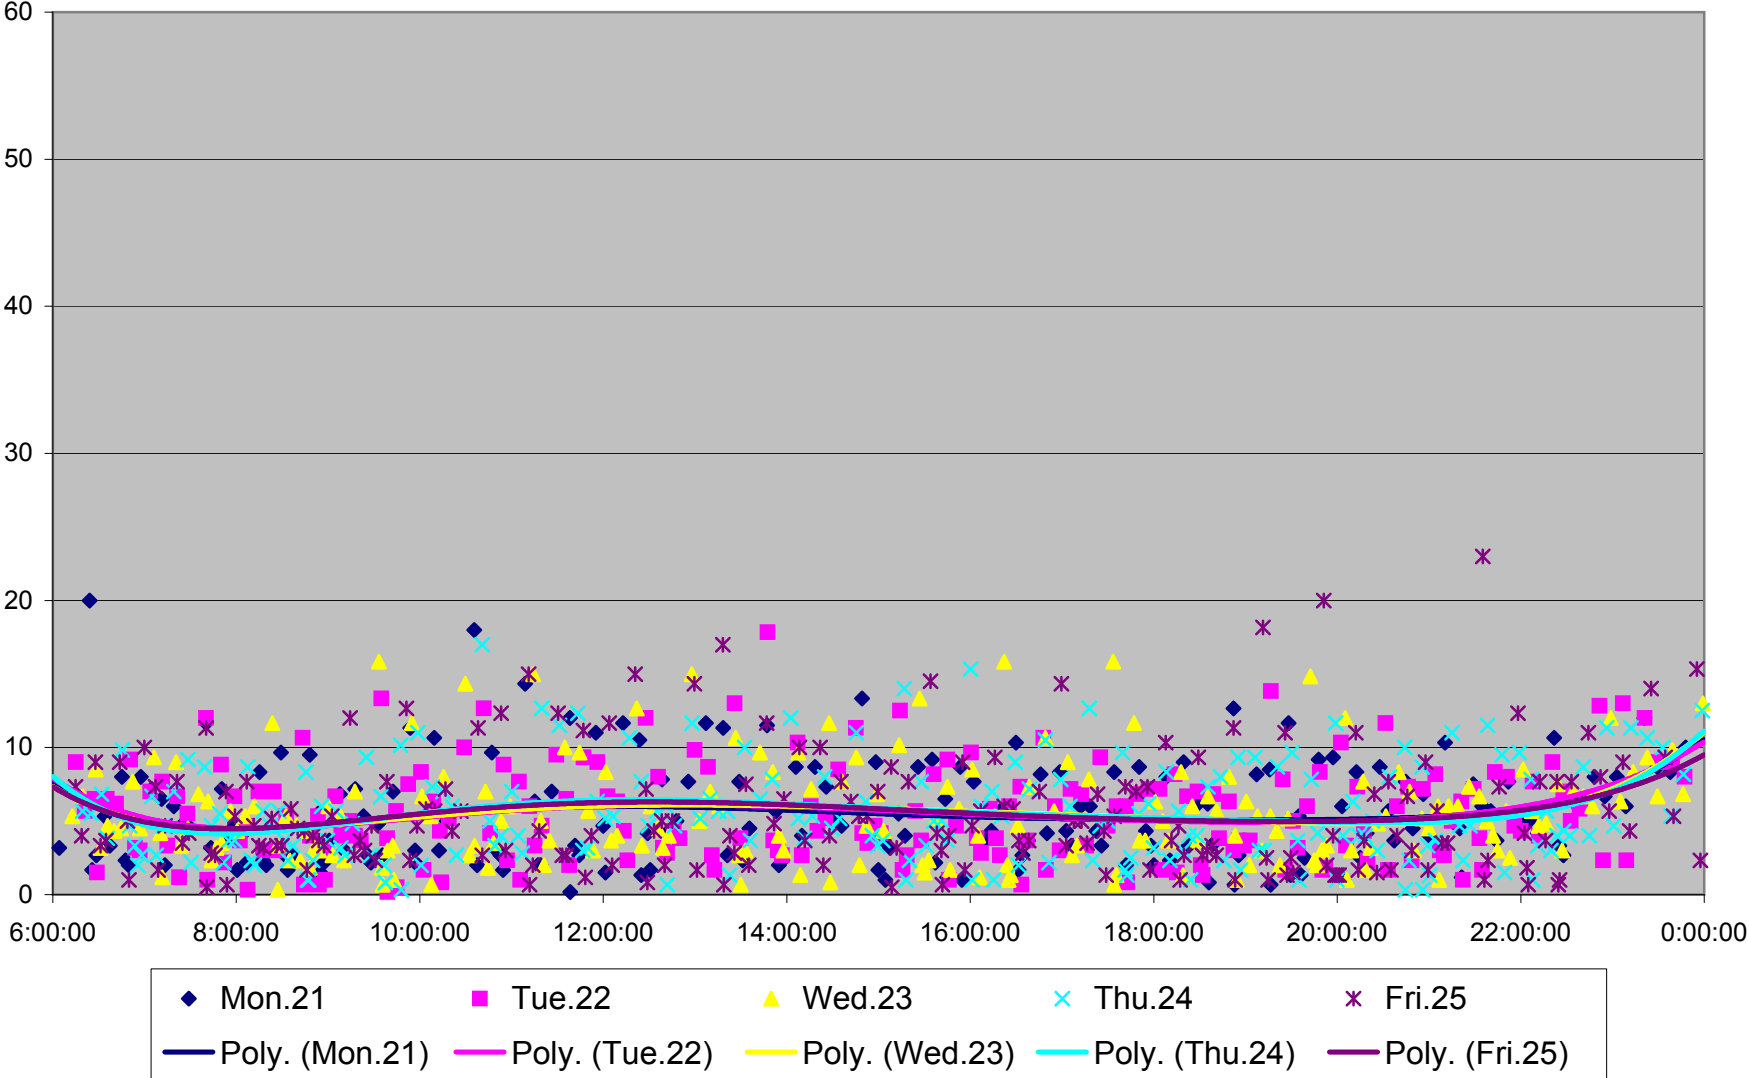

501 Queen Headways at Yonge St. Eastbound October 2013