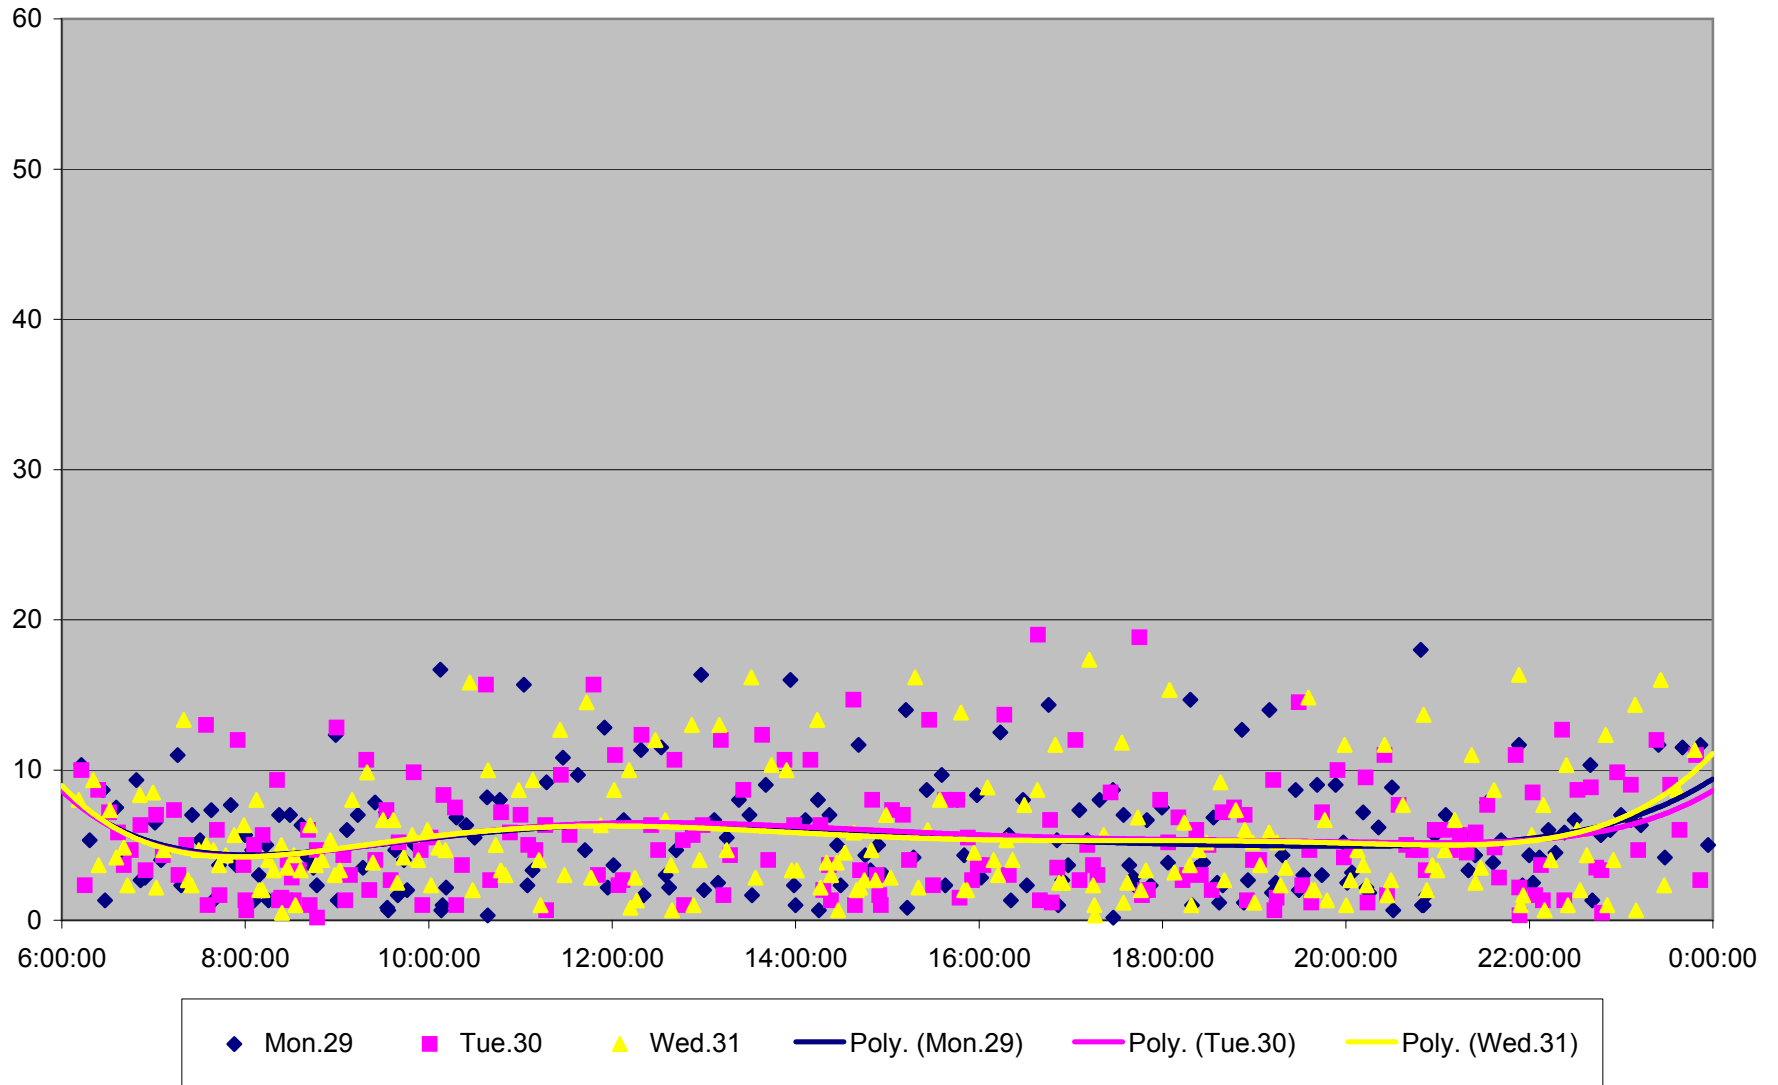

501 Queen Headways at Yonge St. Eastbound July 2013