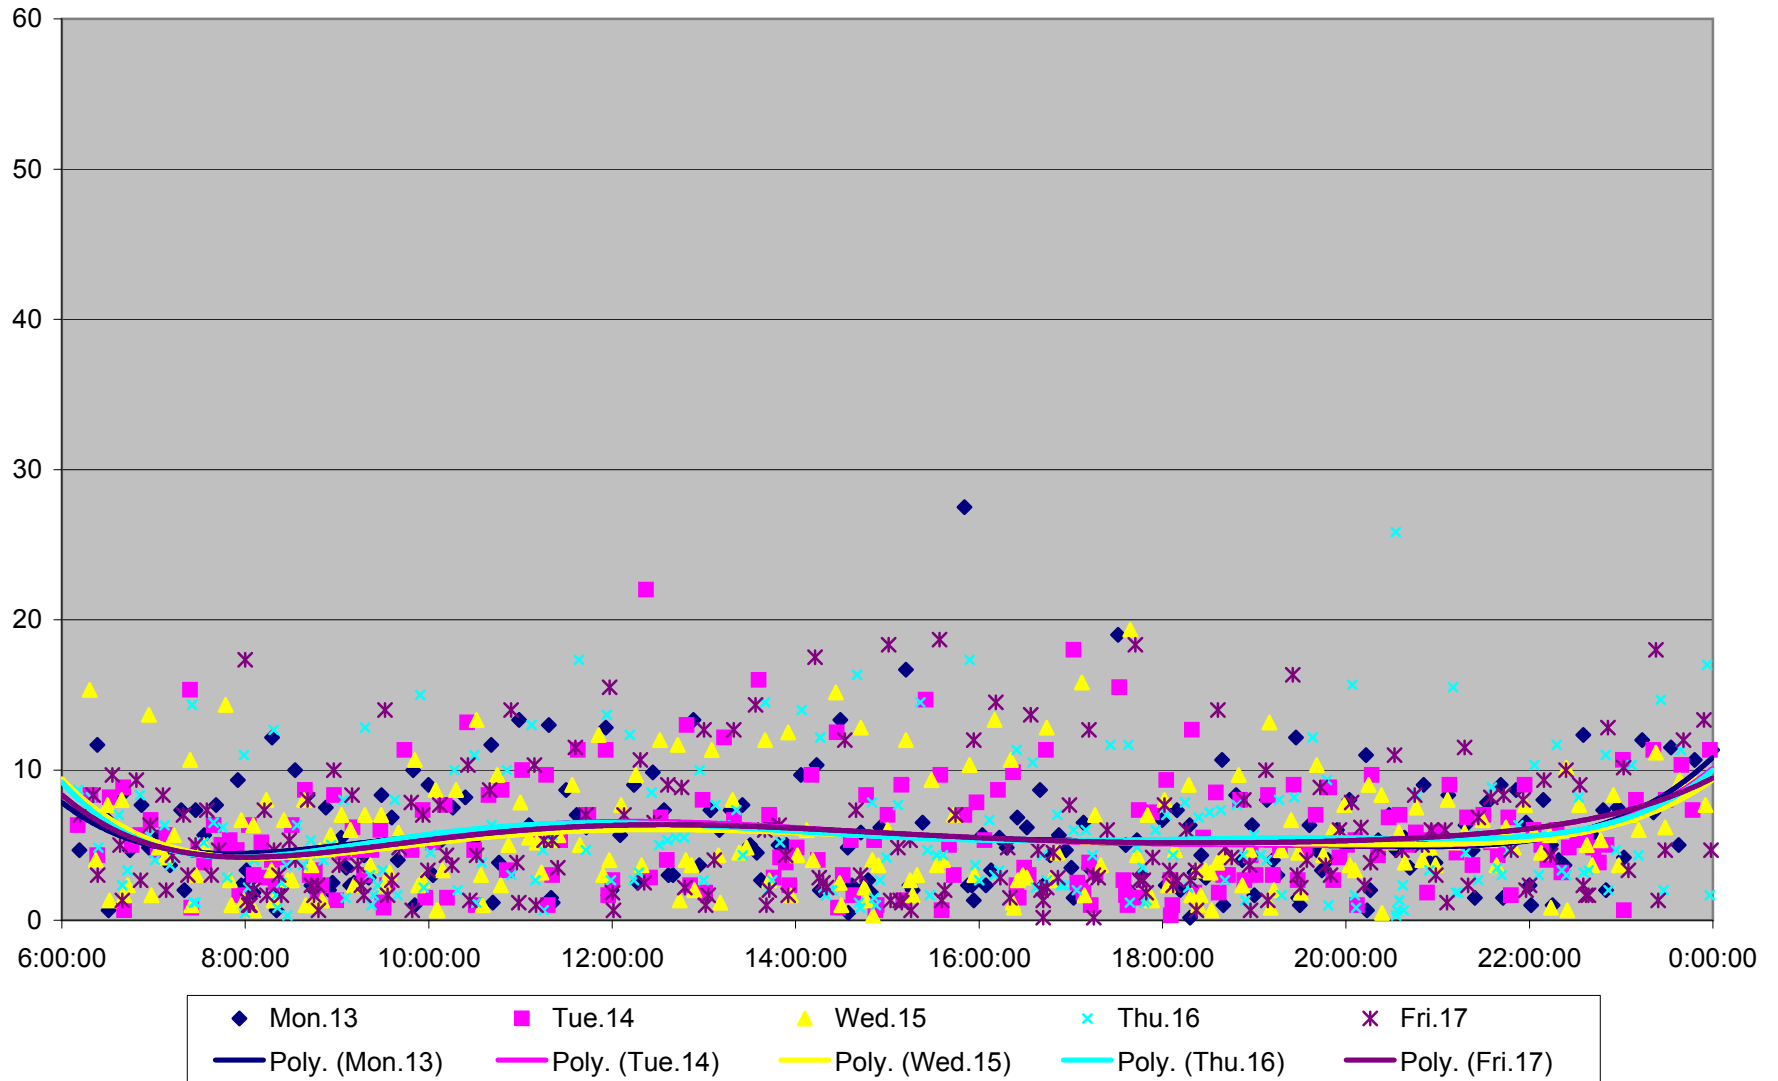

501 Queen Headways at Yonge St. Eastbound May 2013

501 Queen Headways at Yonge St. Eastbound May 2013

501 Queen Headways at Yonge St. Eastbound May 2013

501 Queen Headways at Yonge St. Eastbound May 2013