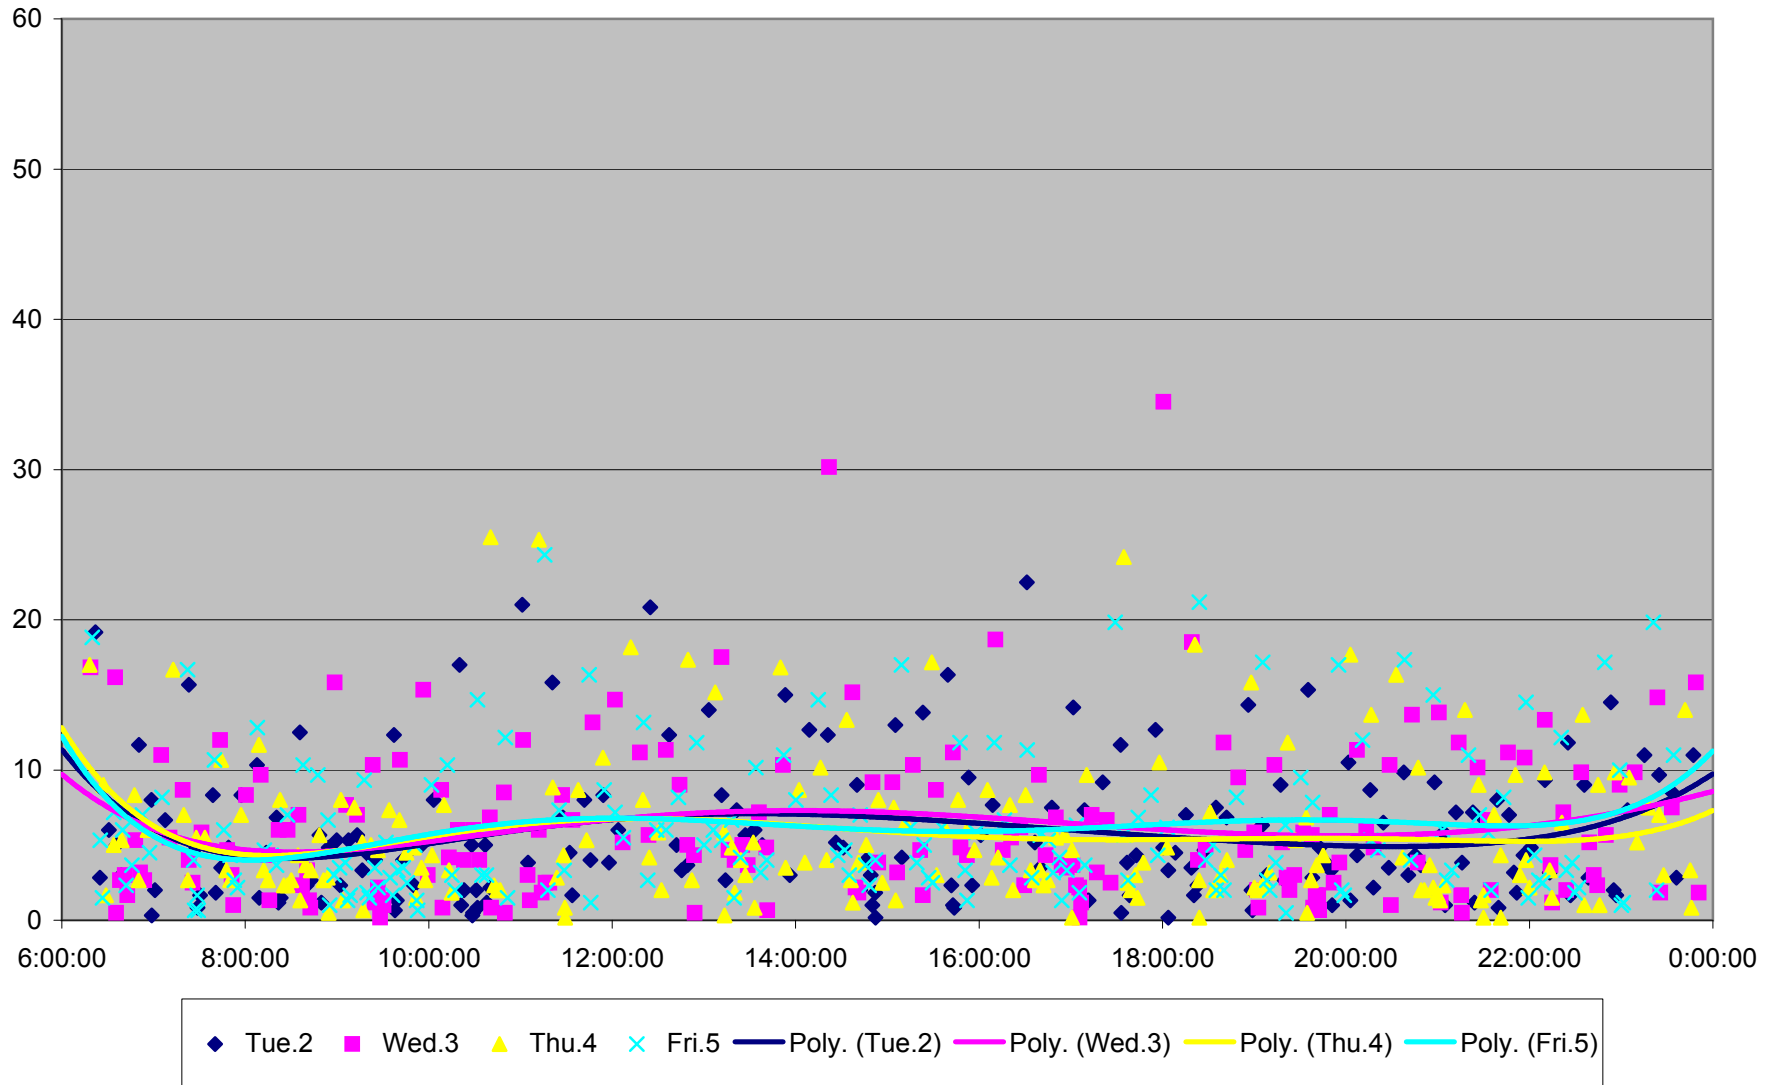

501 Queen Headways at Yonge St. Eastbound July 2013