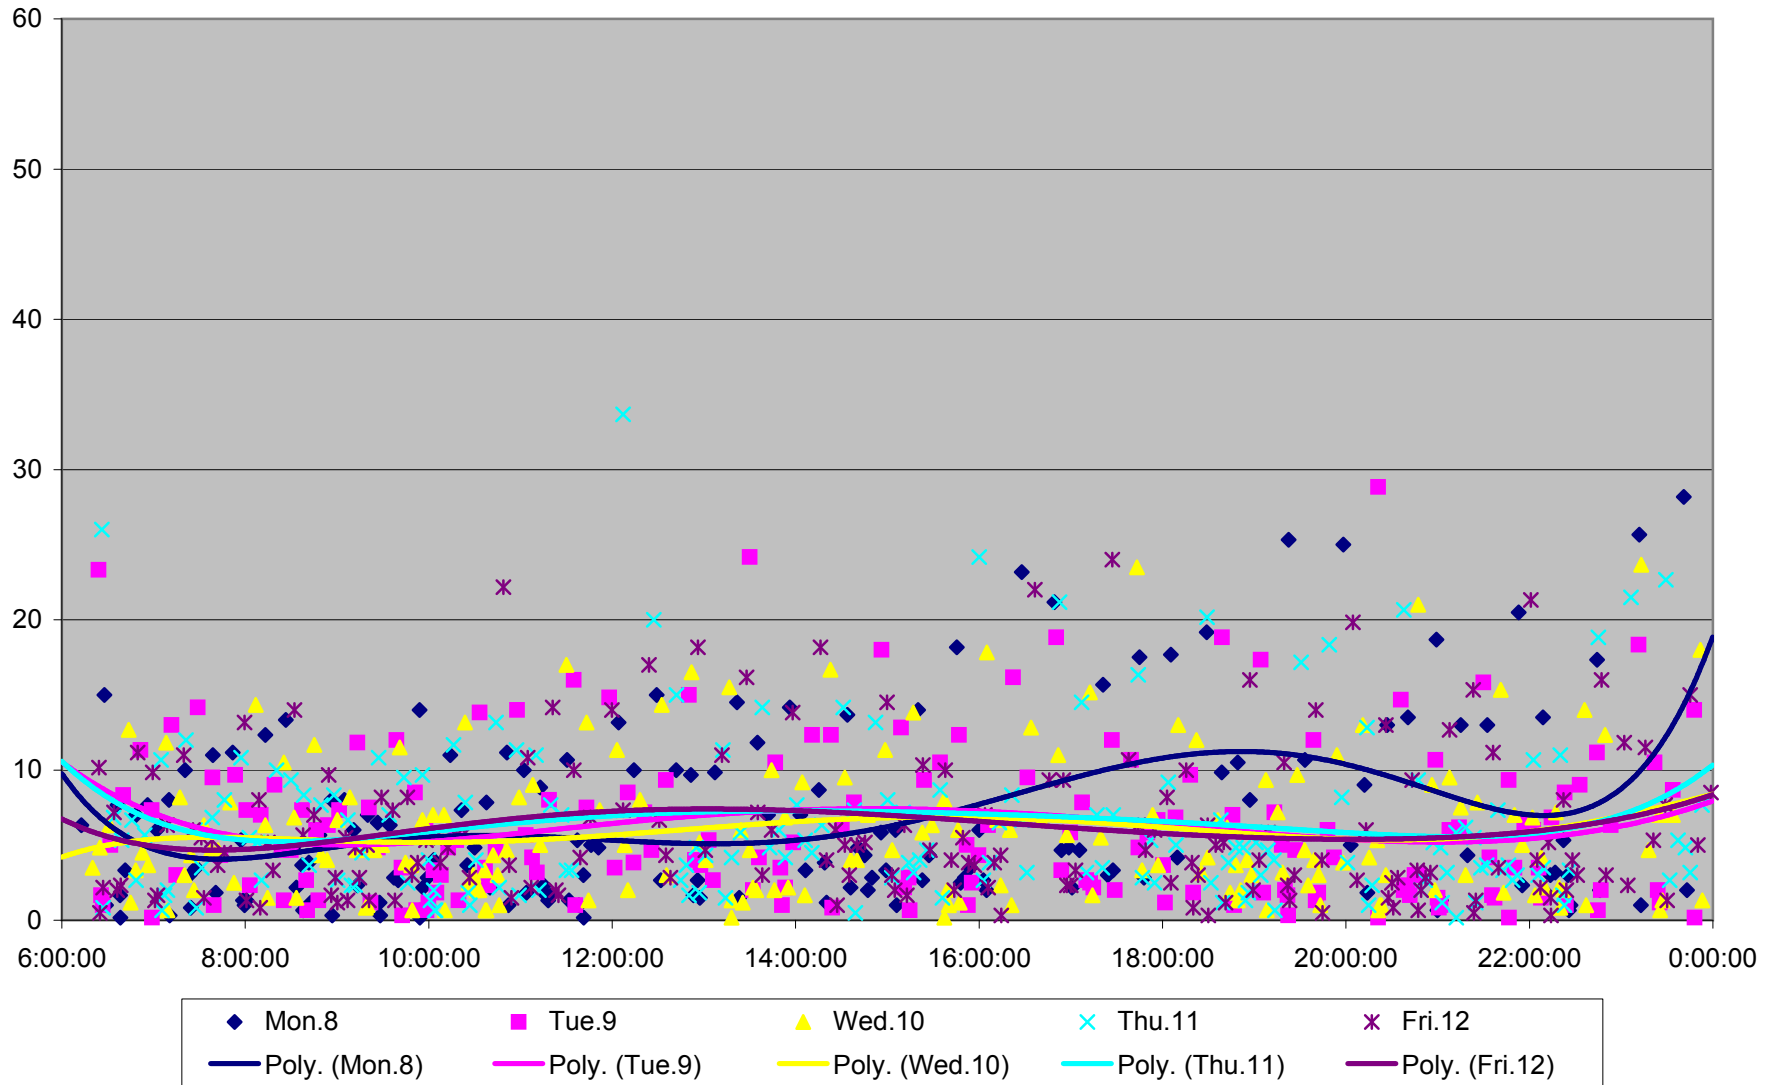

501 Queen Headways at Yonge St. Eastbound July 2013