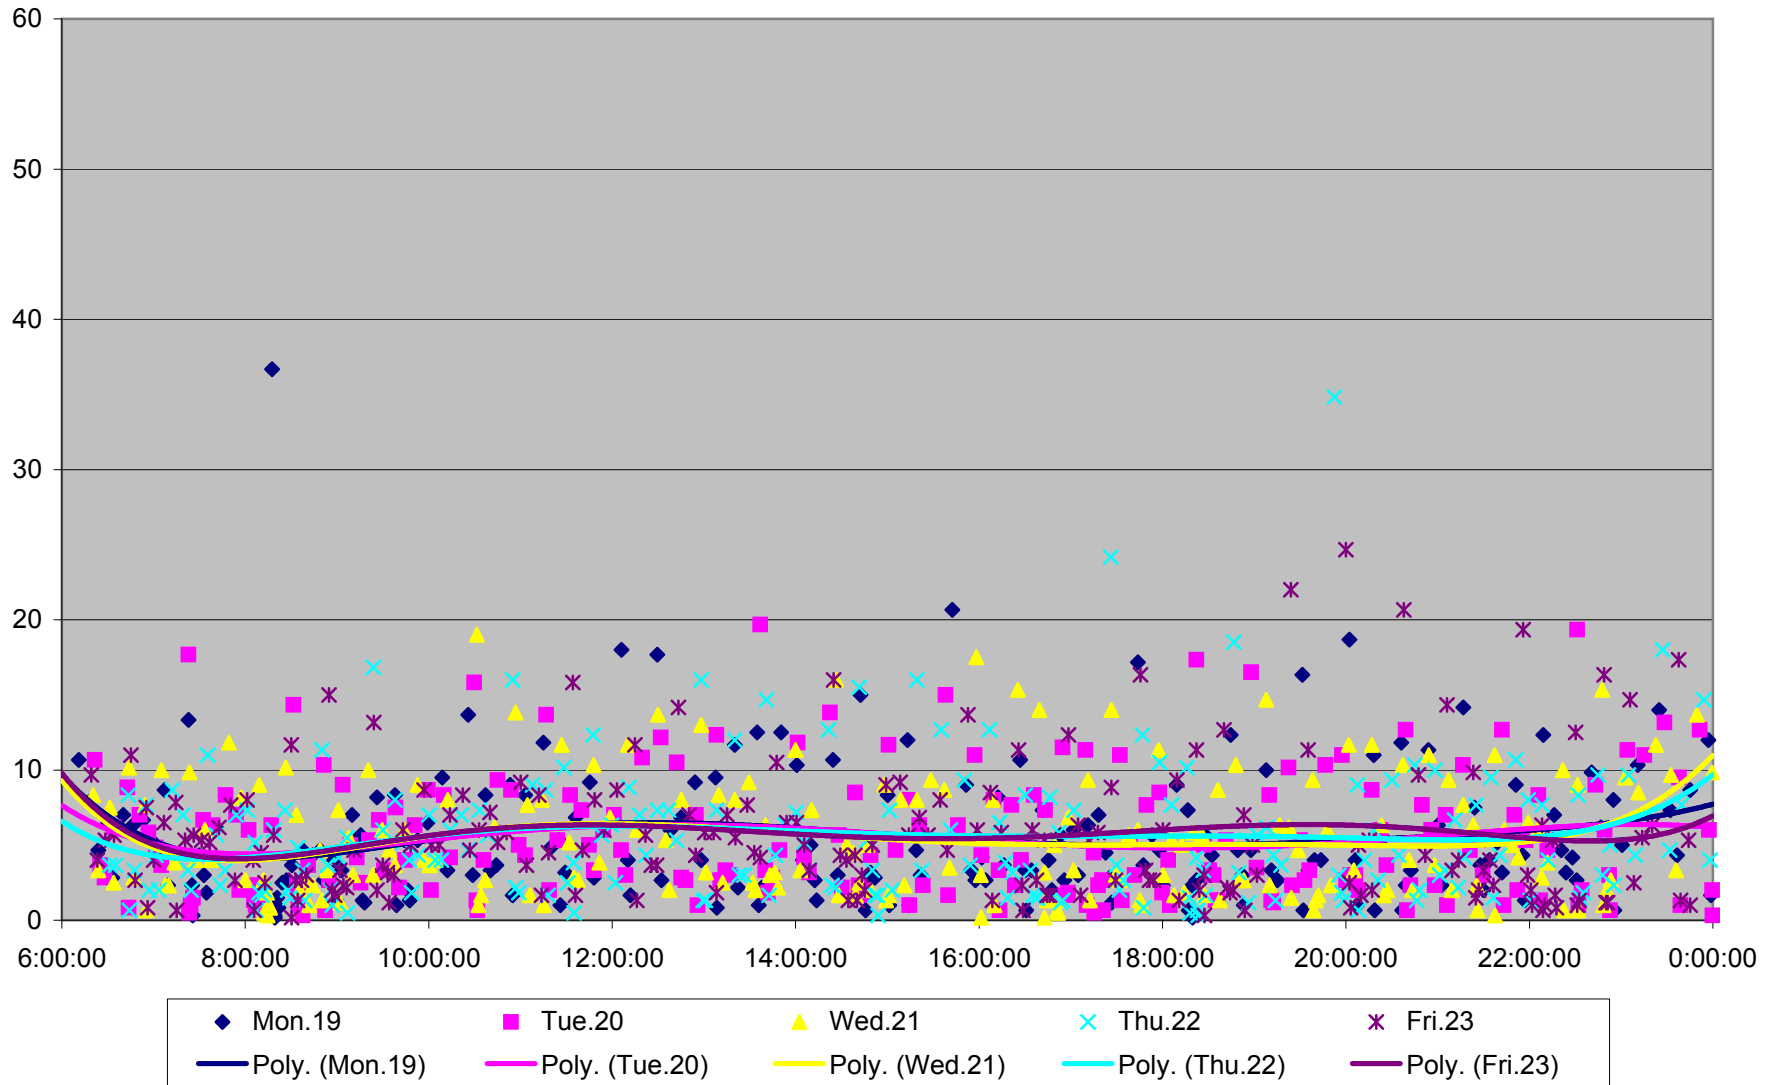

501 Queen Headways at Yonge St. Eastbound August 2013