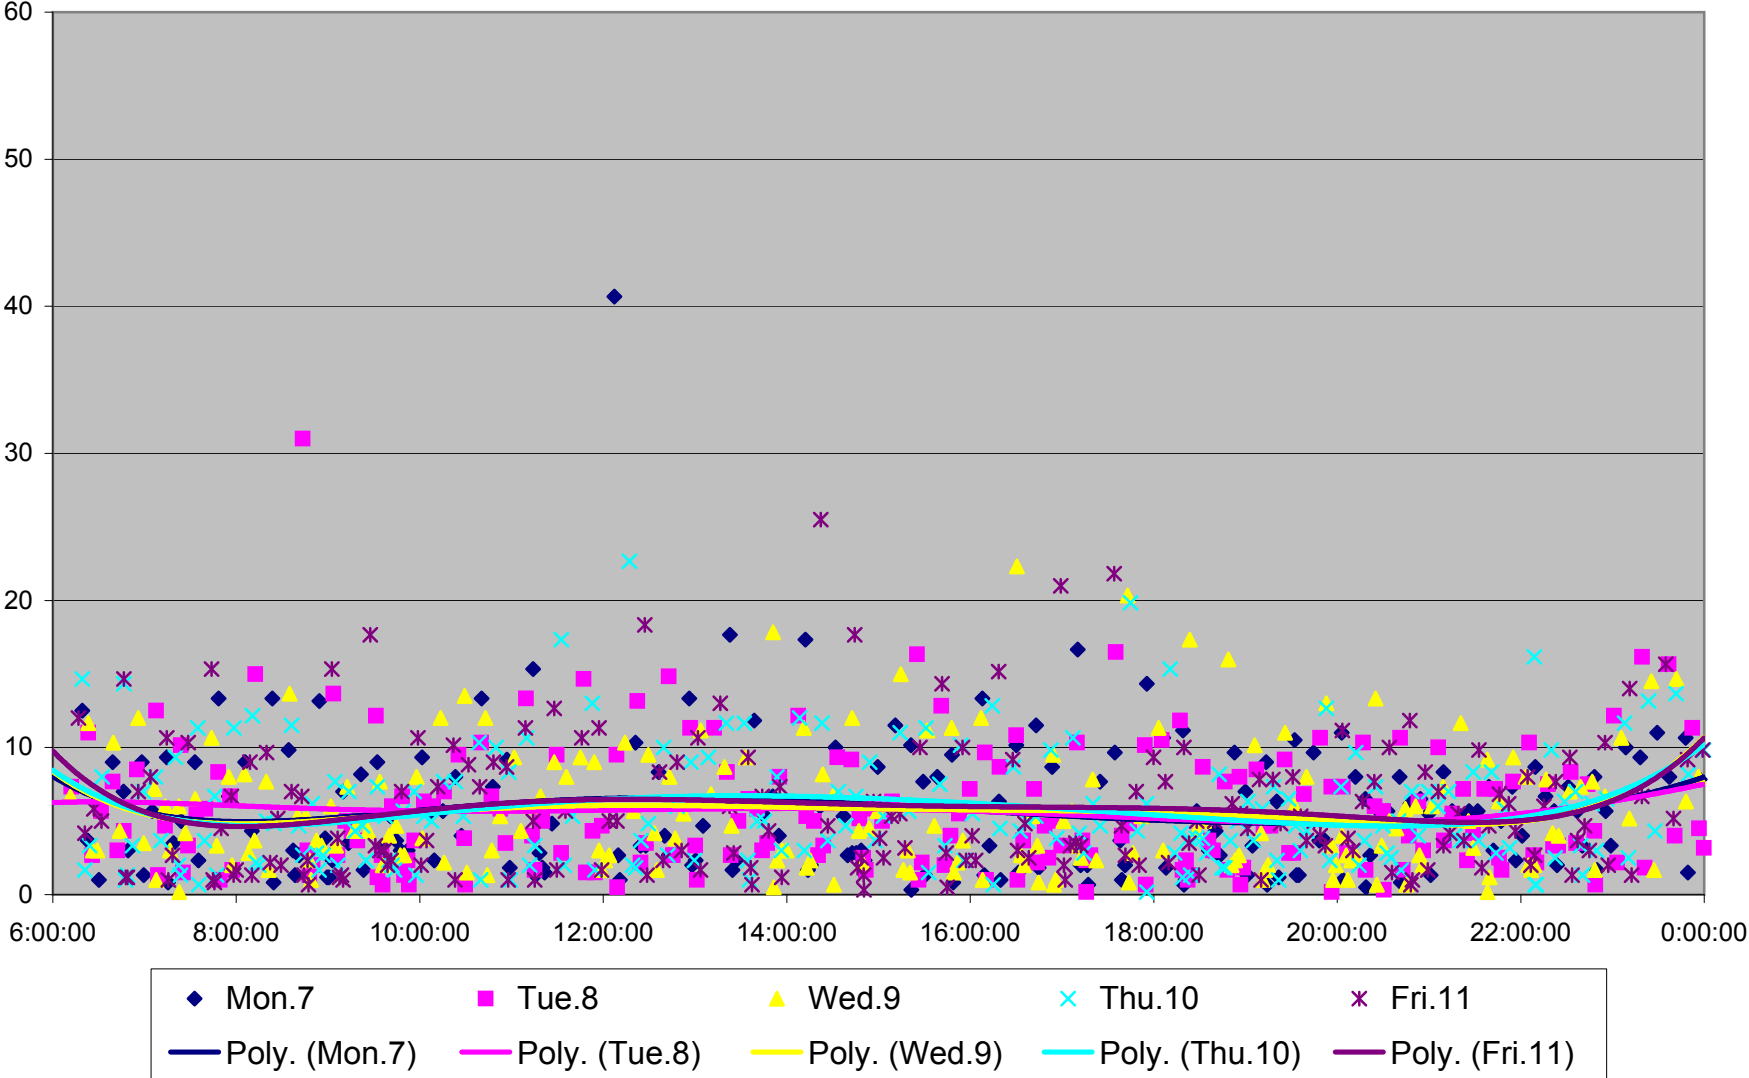

501 Queen Headways at Yonge St. Eastbound September 2013

501 Queen Headways at Yonge St. Eastbound September 2013

501 Queen Headways at Yonge St. Eastbound October 2013

501 Queen Headways at Yonge St. Eastbound October 2013