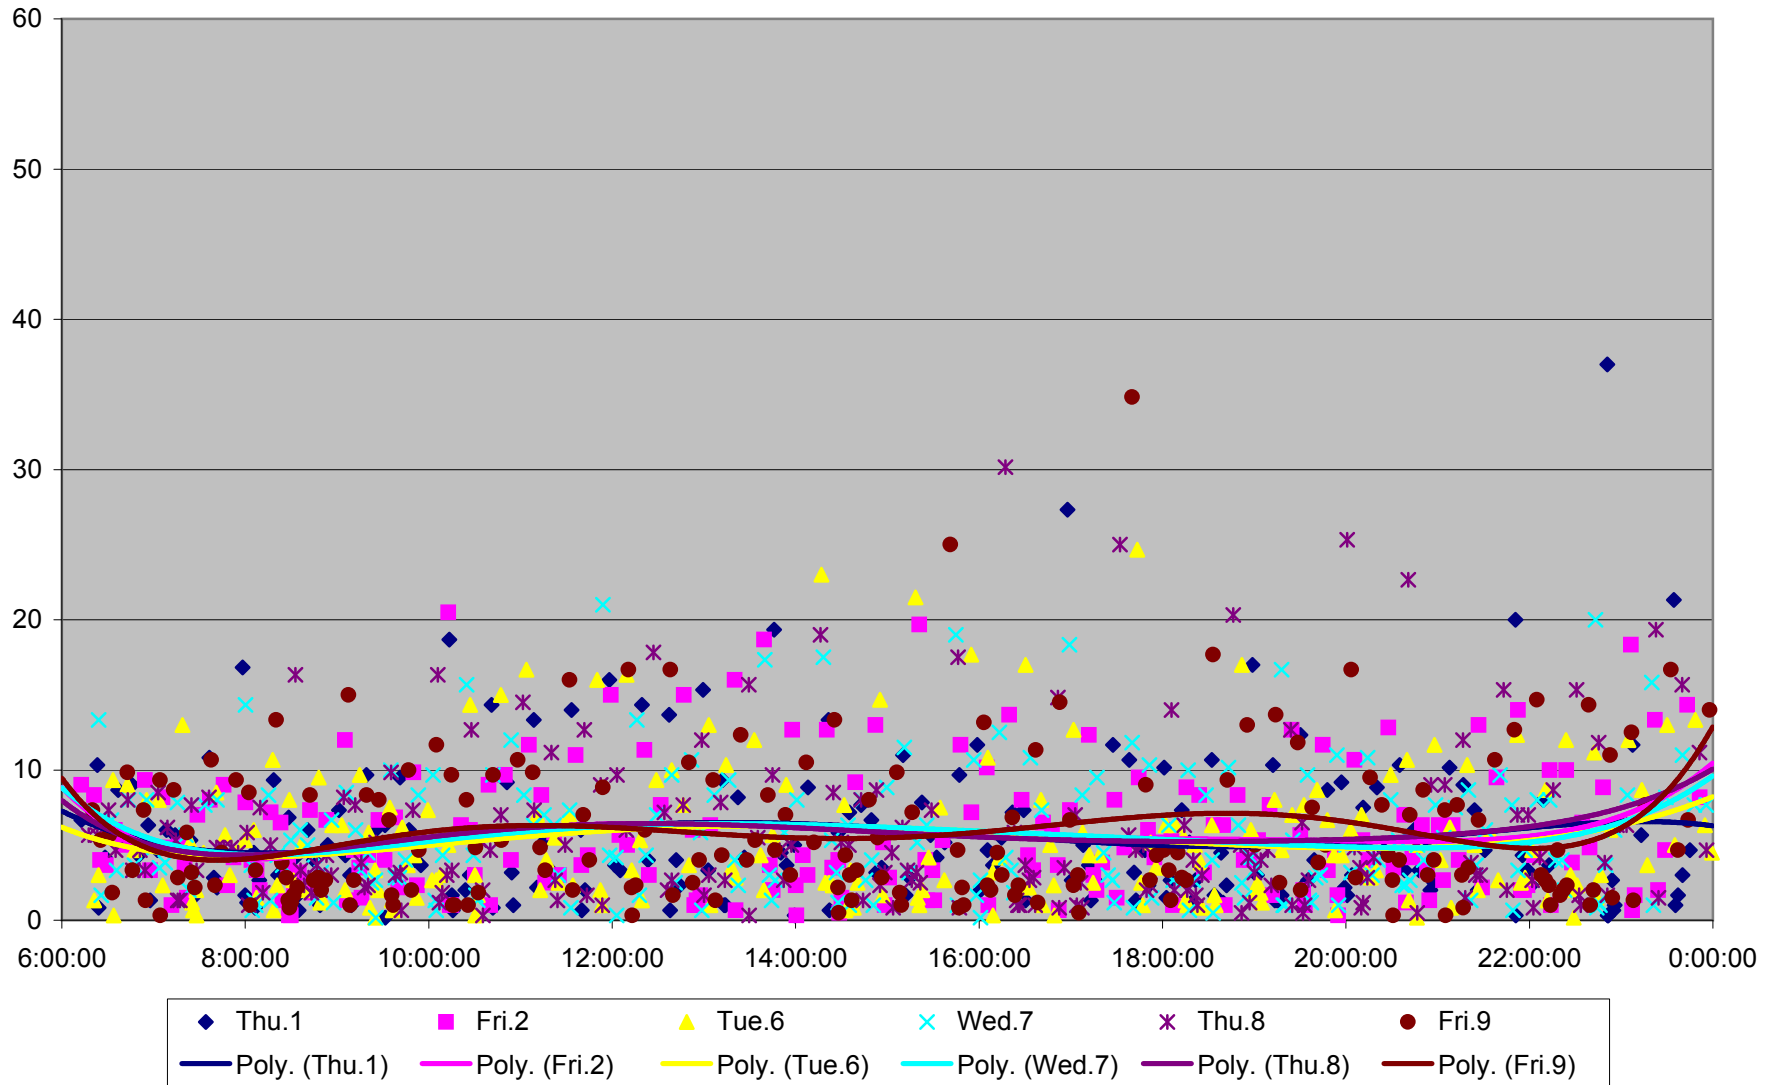

501 Queen Headways at Yonge St. Eastbound August 2013