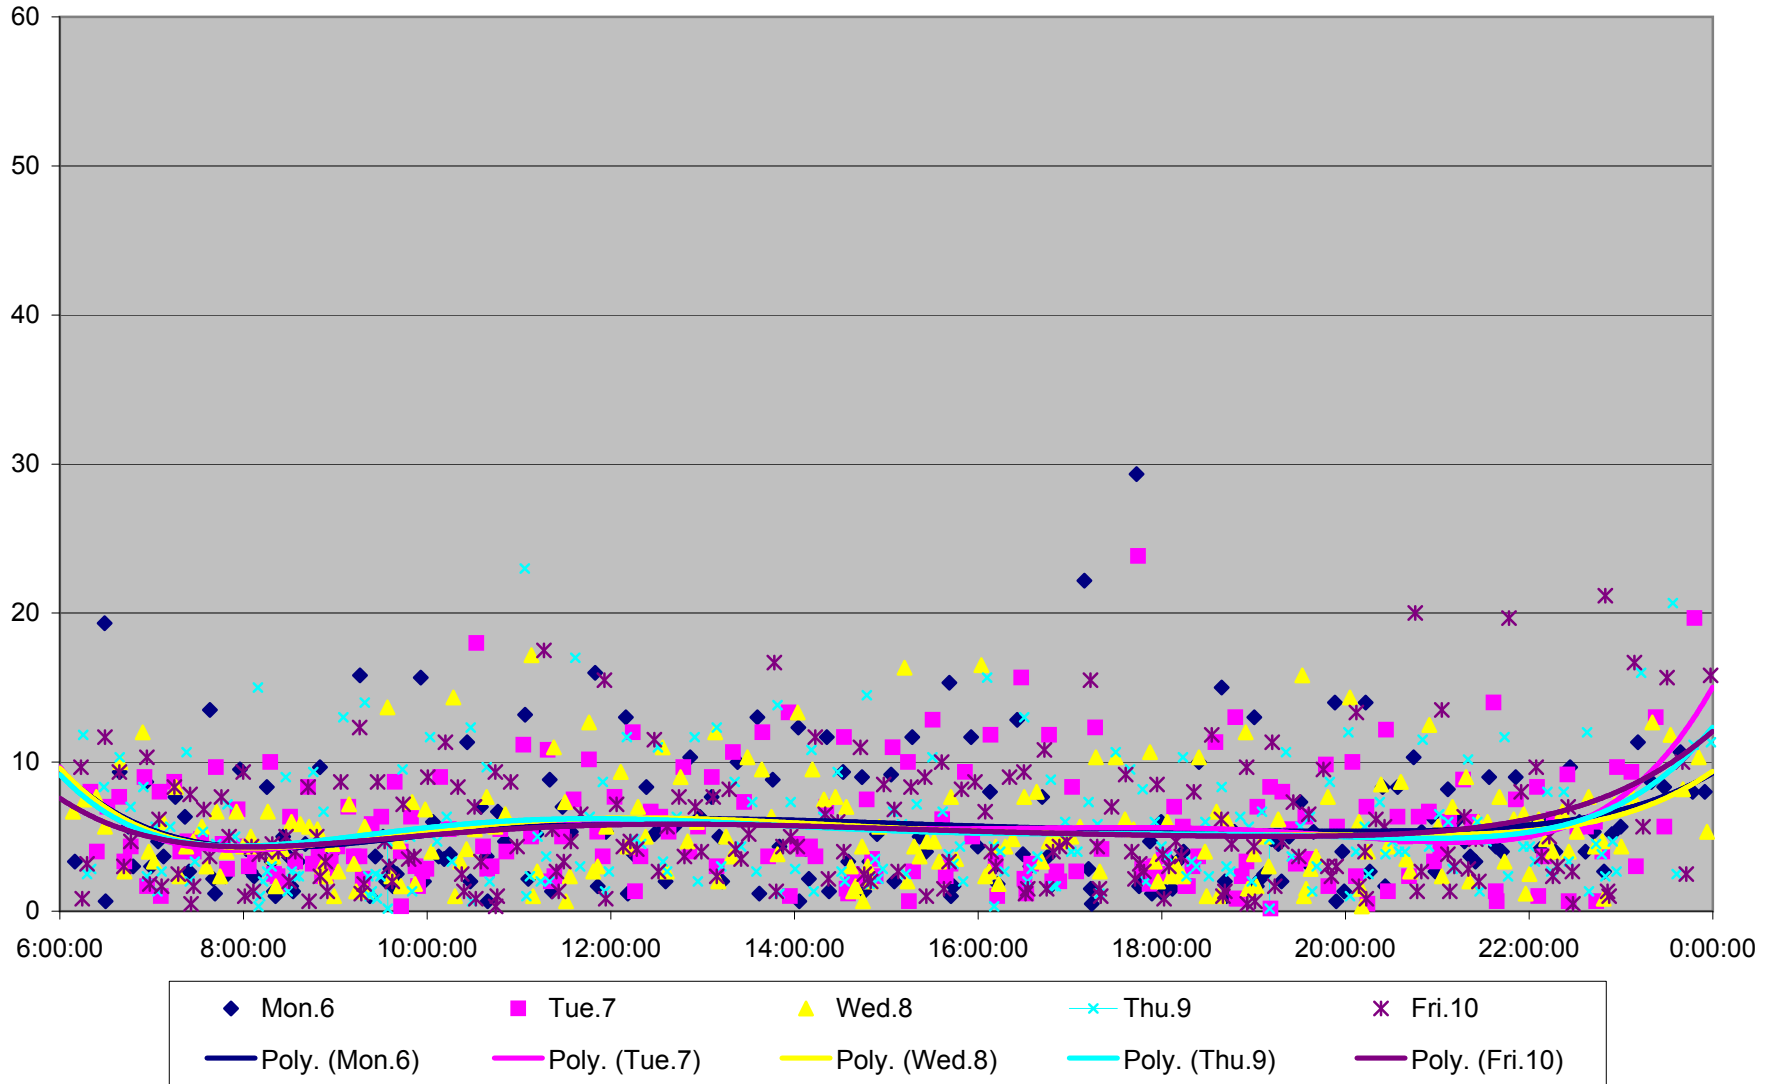

501 Queen Headways at Yonge St. Eastbound May 2013

501 Queen Headways at Yonge St. Eastbound May 2013

501 Queen Headways at Yonge St. Eastbound May 2013

501 Queen Headways at Yonge St. Eastbound May 2013