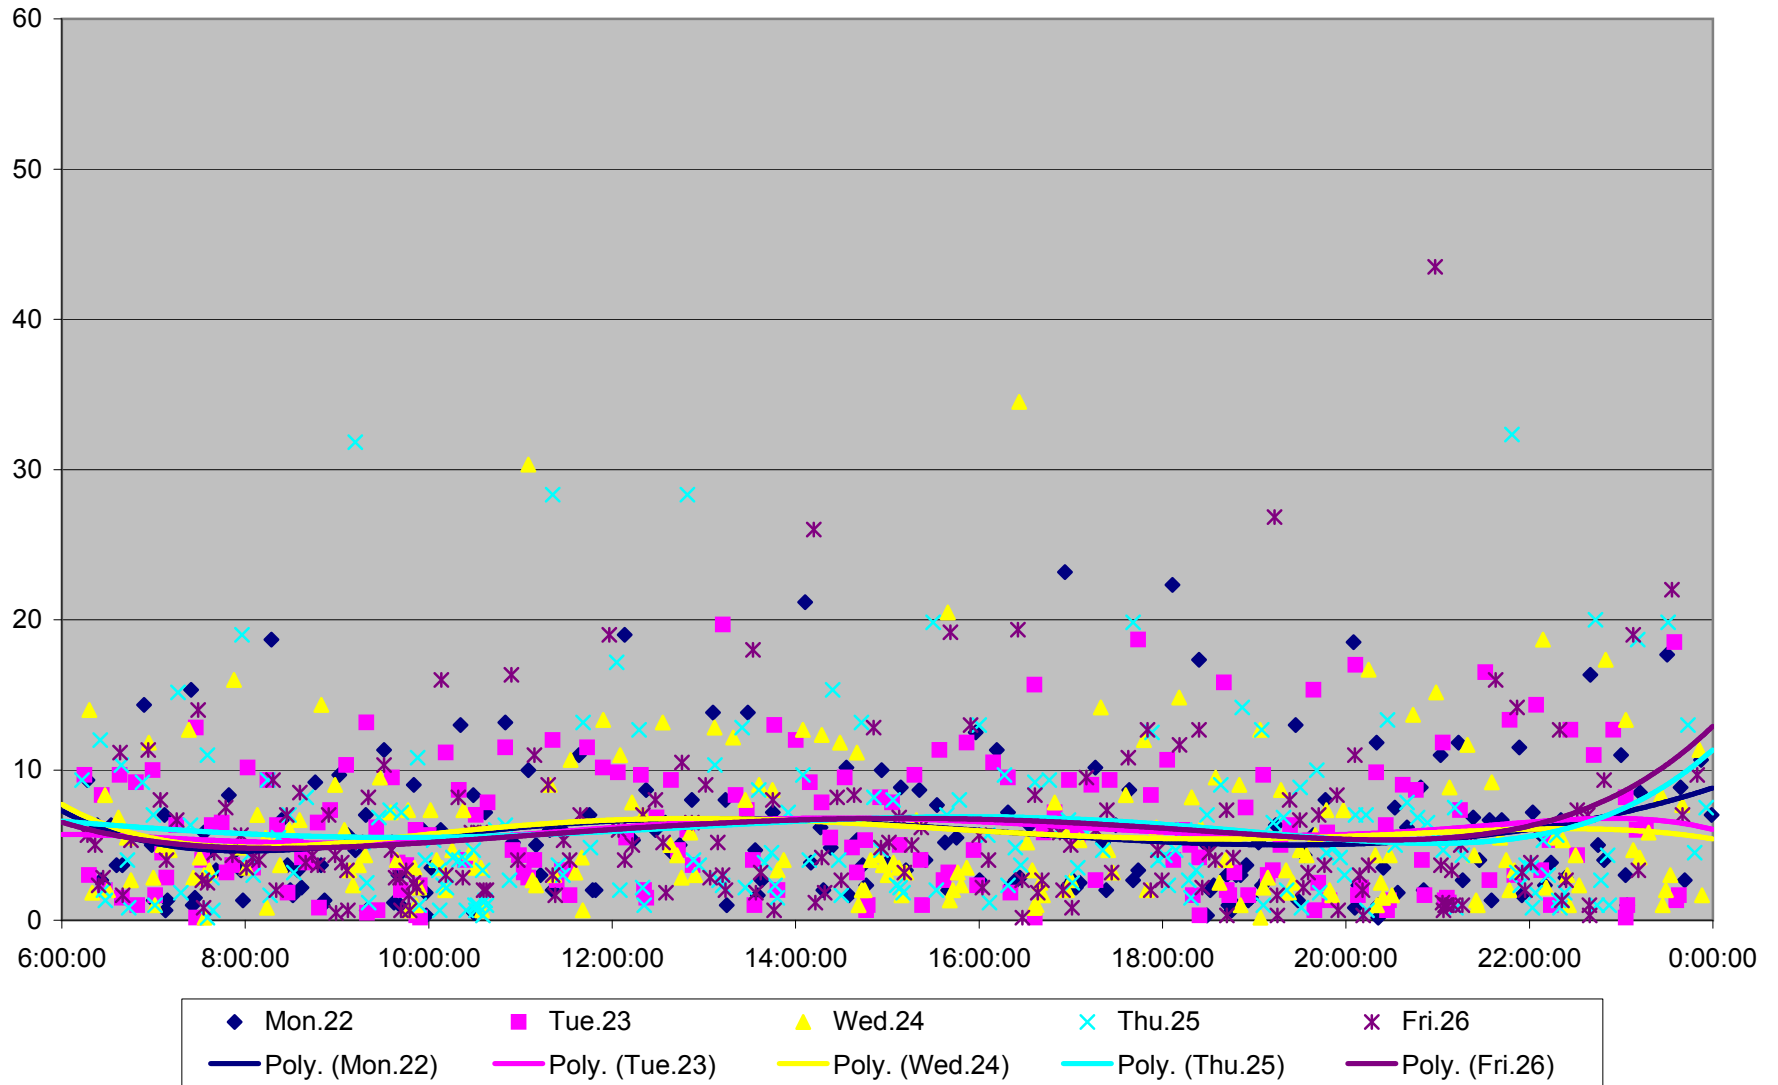

501 Queen Headways at Yonge St. Eastbound July 2013