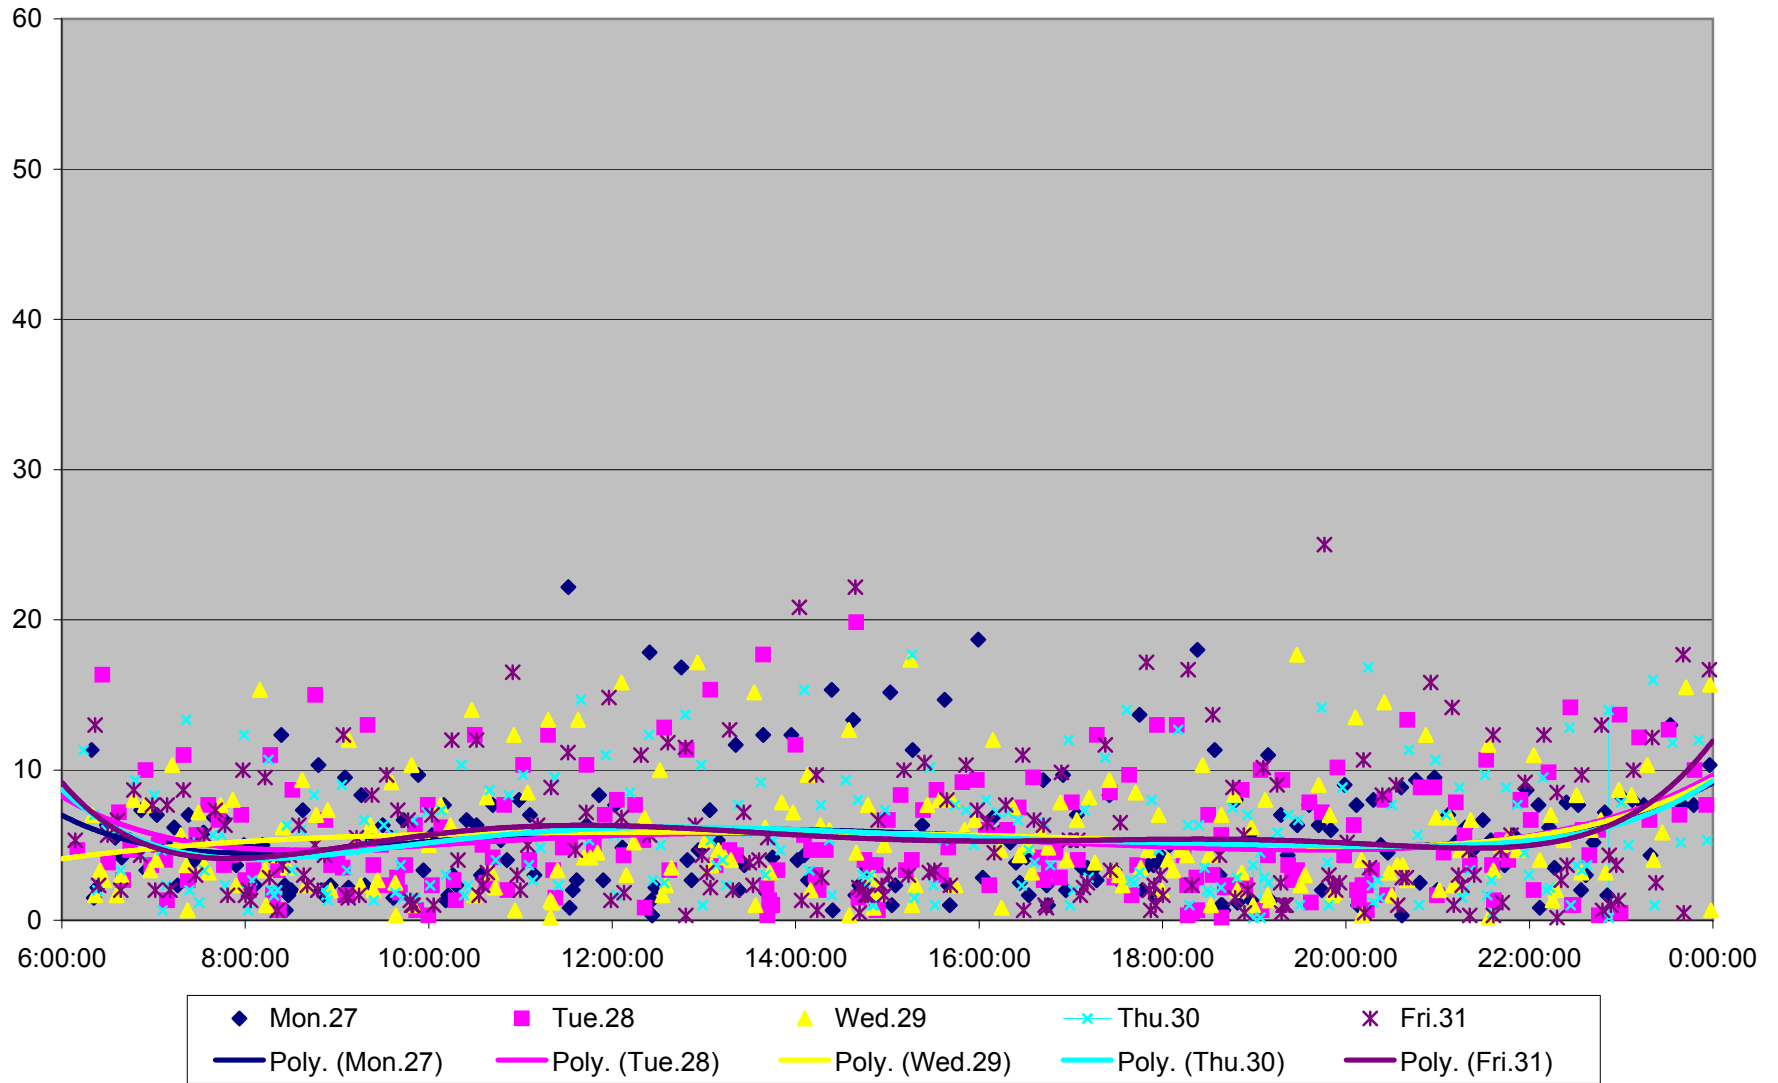

501 Queen Headways at Yonge St. Eastbound May 2013