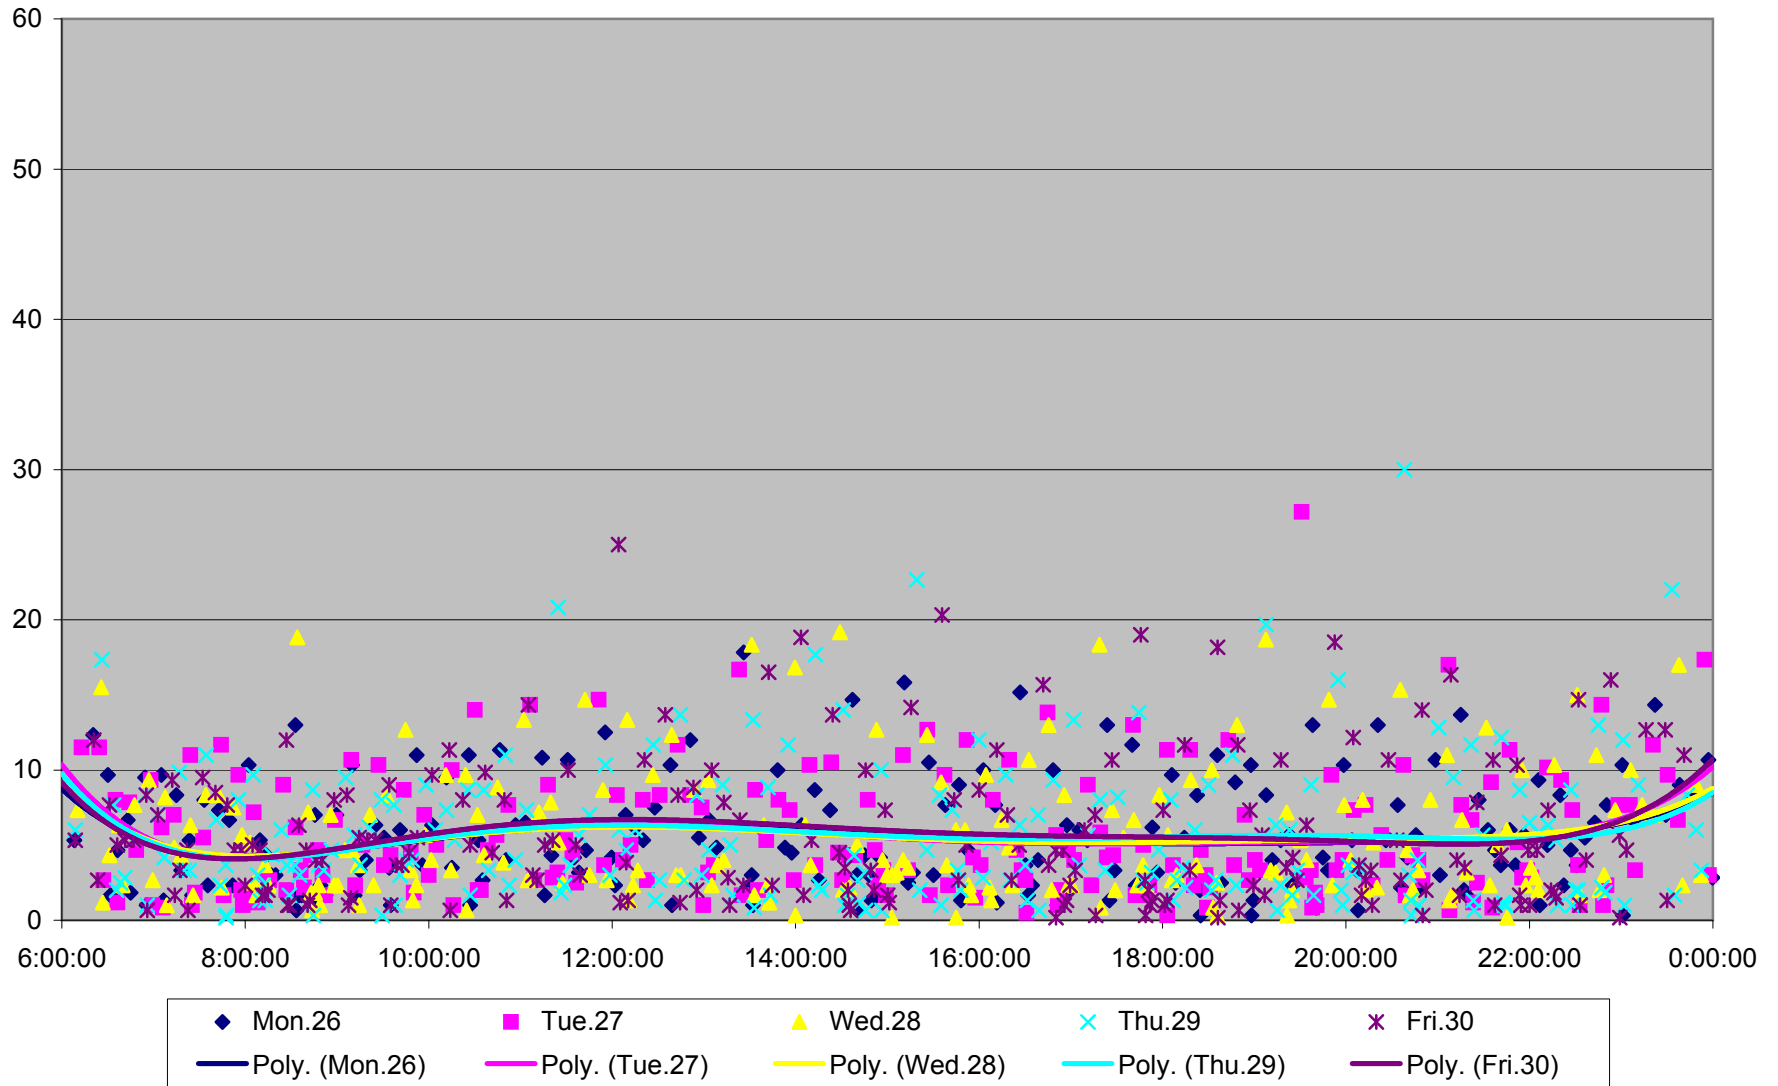

501 Queen Headways at Yonge St. Eastbound August 2013