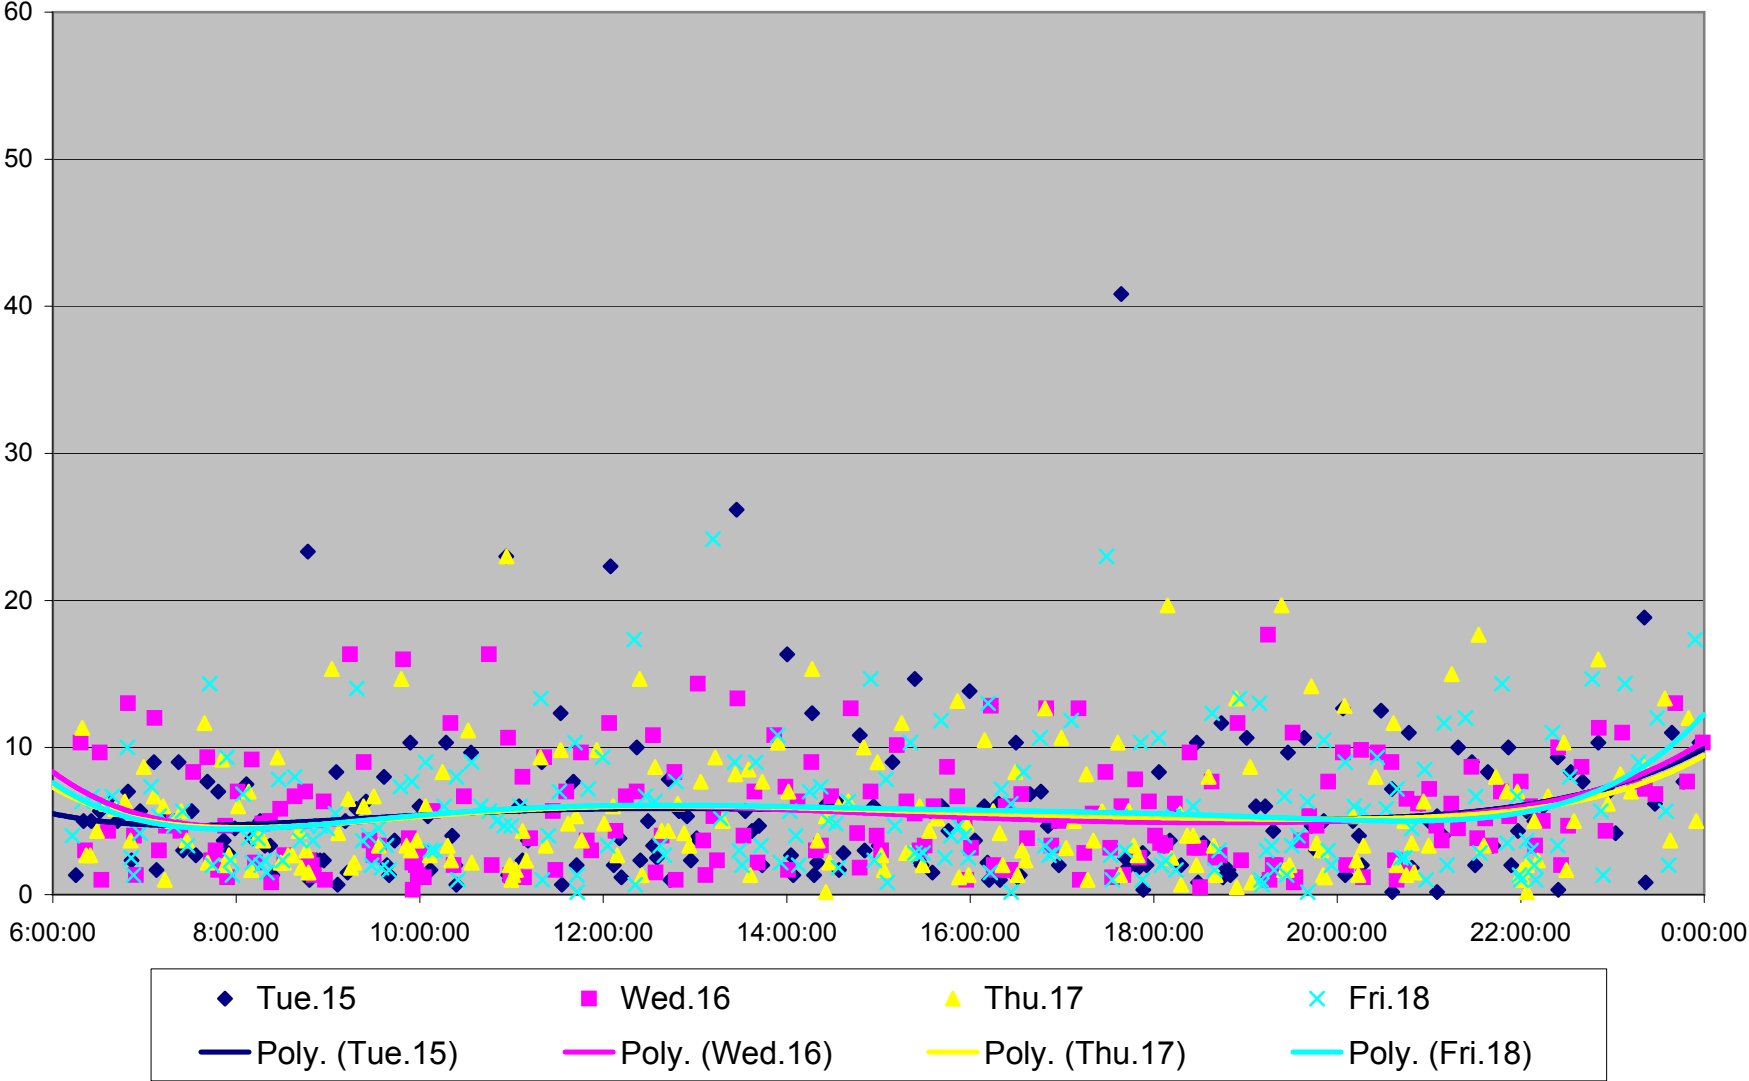

501 Queen Headways at Yonge St. Eastbound October 2013