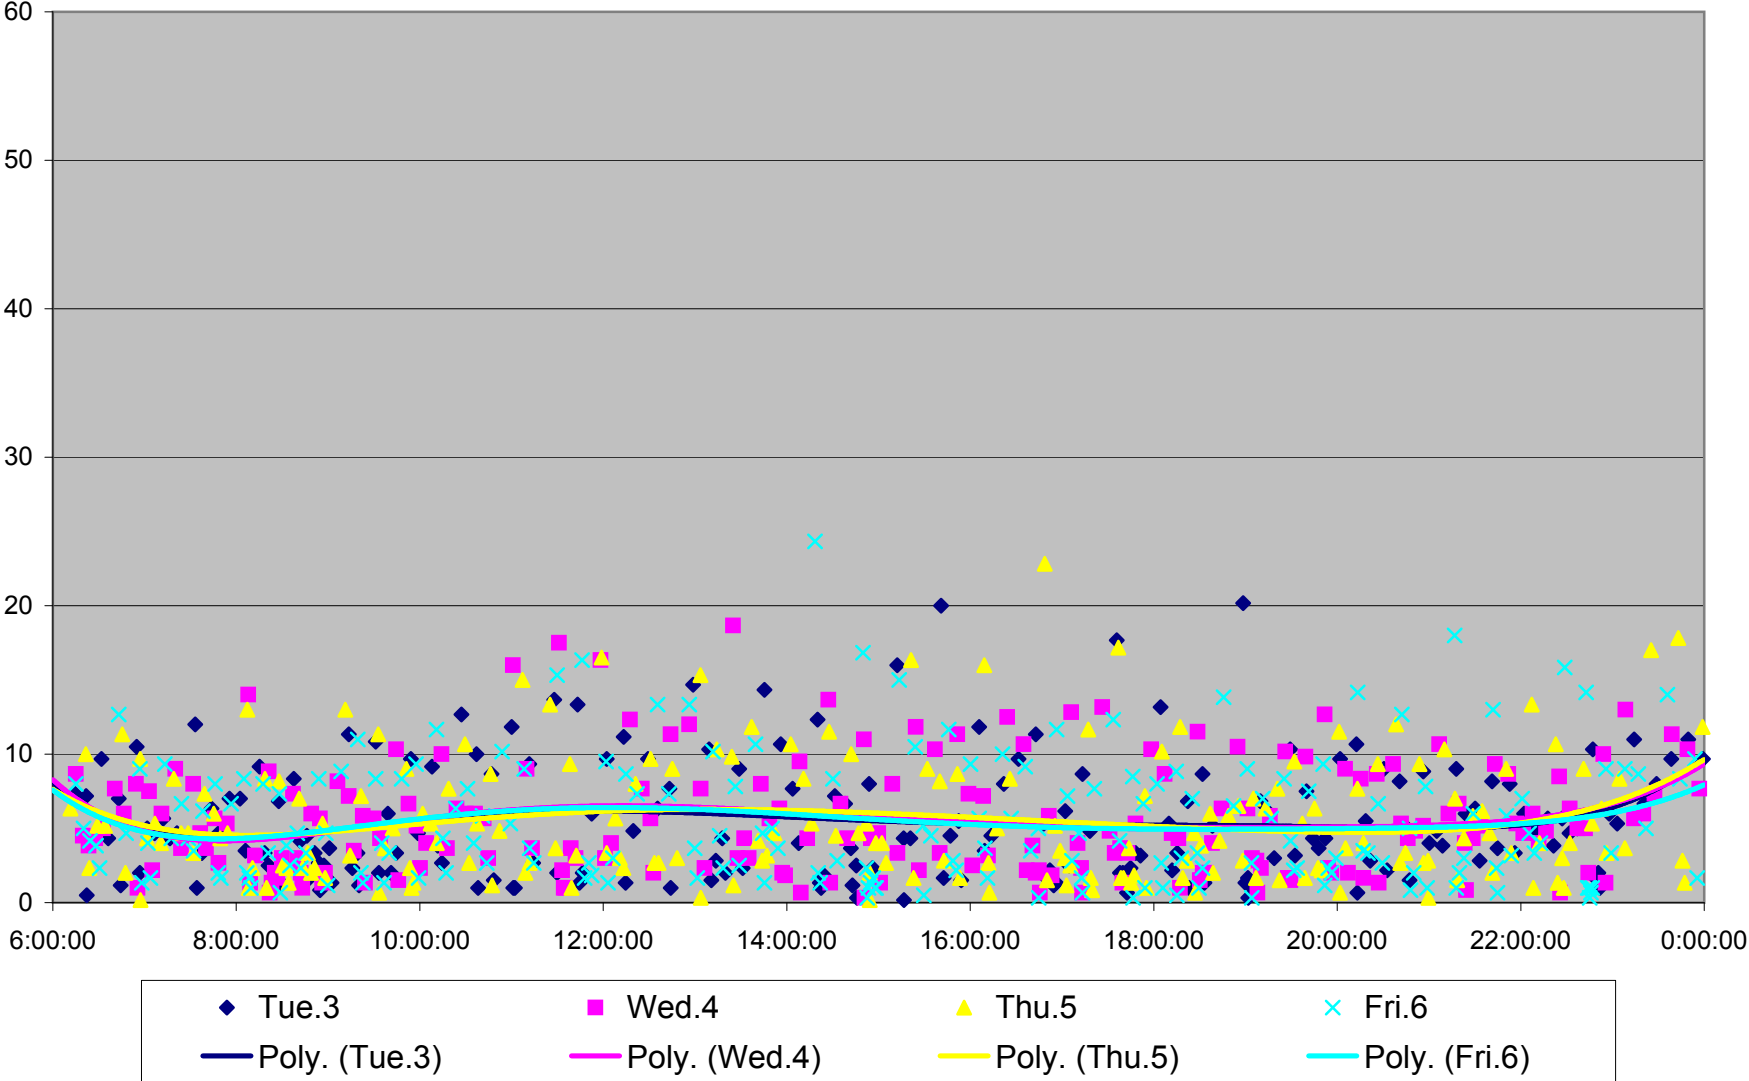

501 Queen Headways at Yonge St. Eastbound September 2013