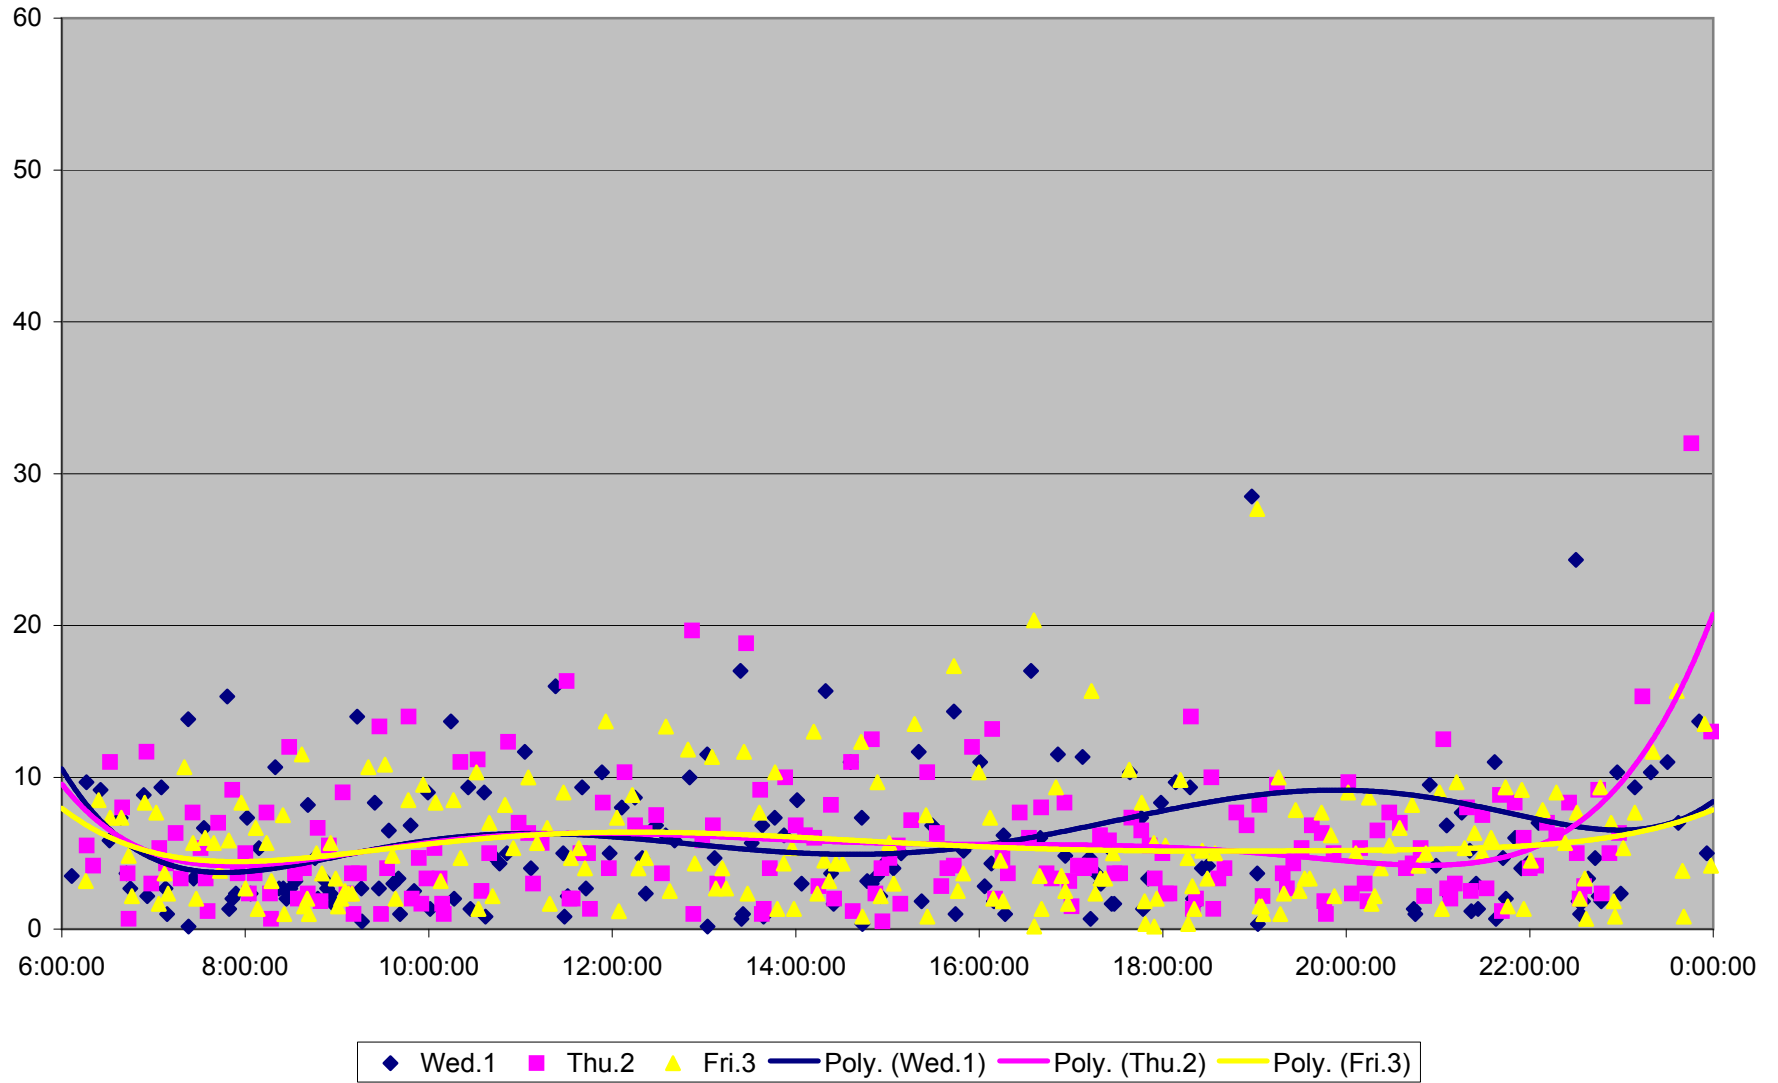

501 Queen Headways at Yonge St. Eastbound May 2013

501 Queen Headways at Yonge St. Eastbound May 2013

501 Queen Headways at Yonge St. Eastbound May 2013

501 Queen Headways at Yonge St. Eastbound May 2013