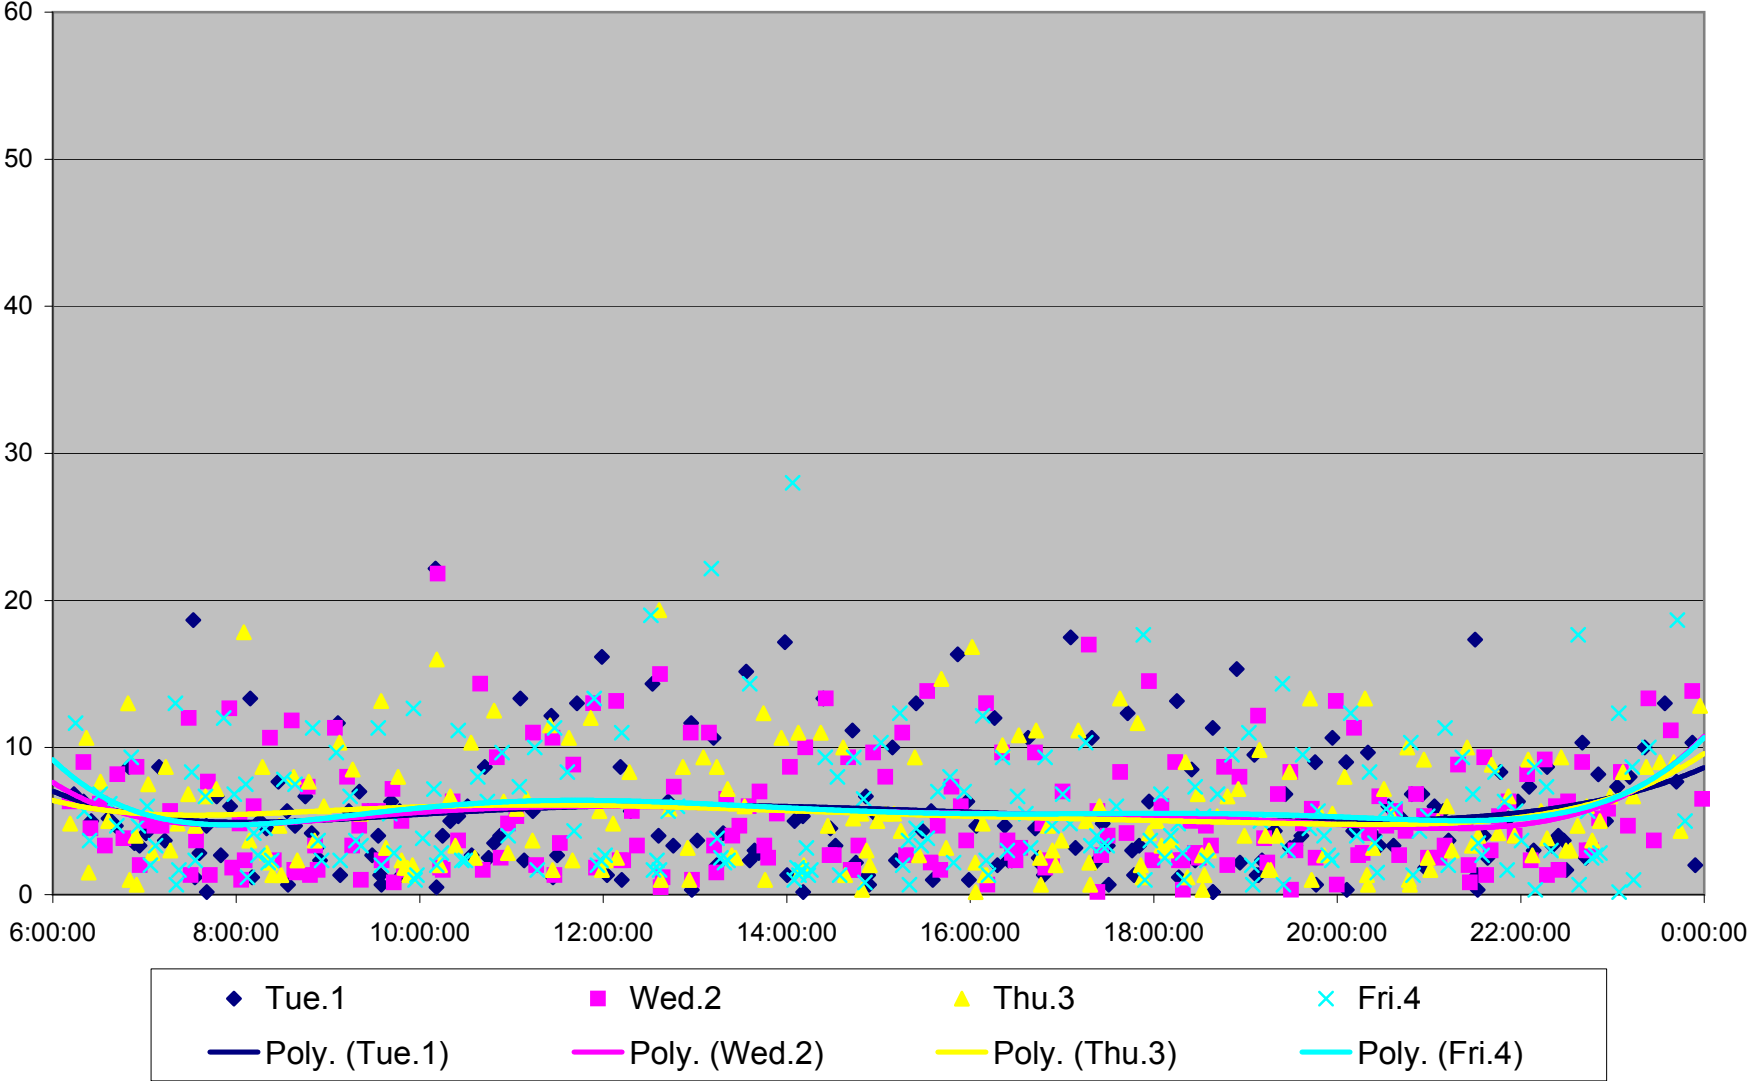

501 Queen Headways at Yonge St. Eastbound October 2013