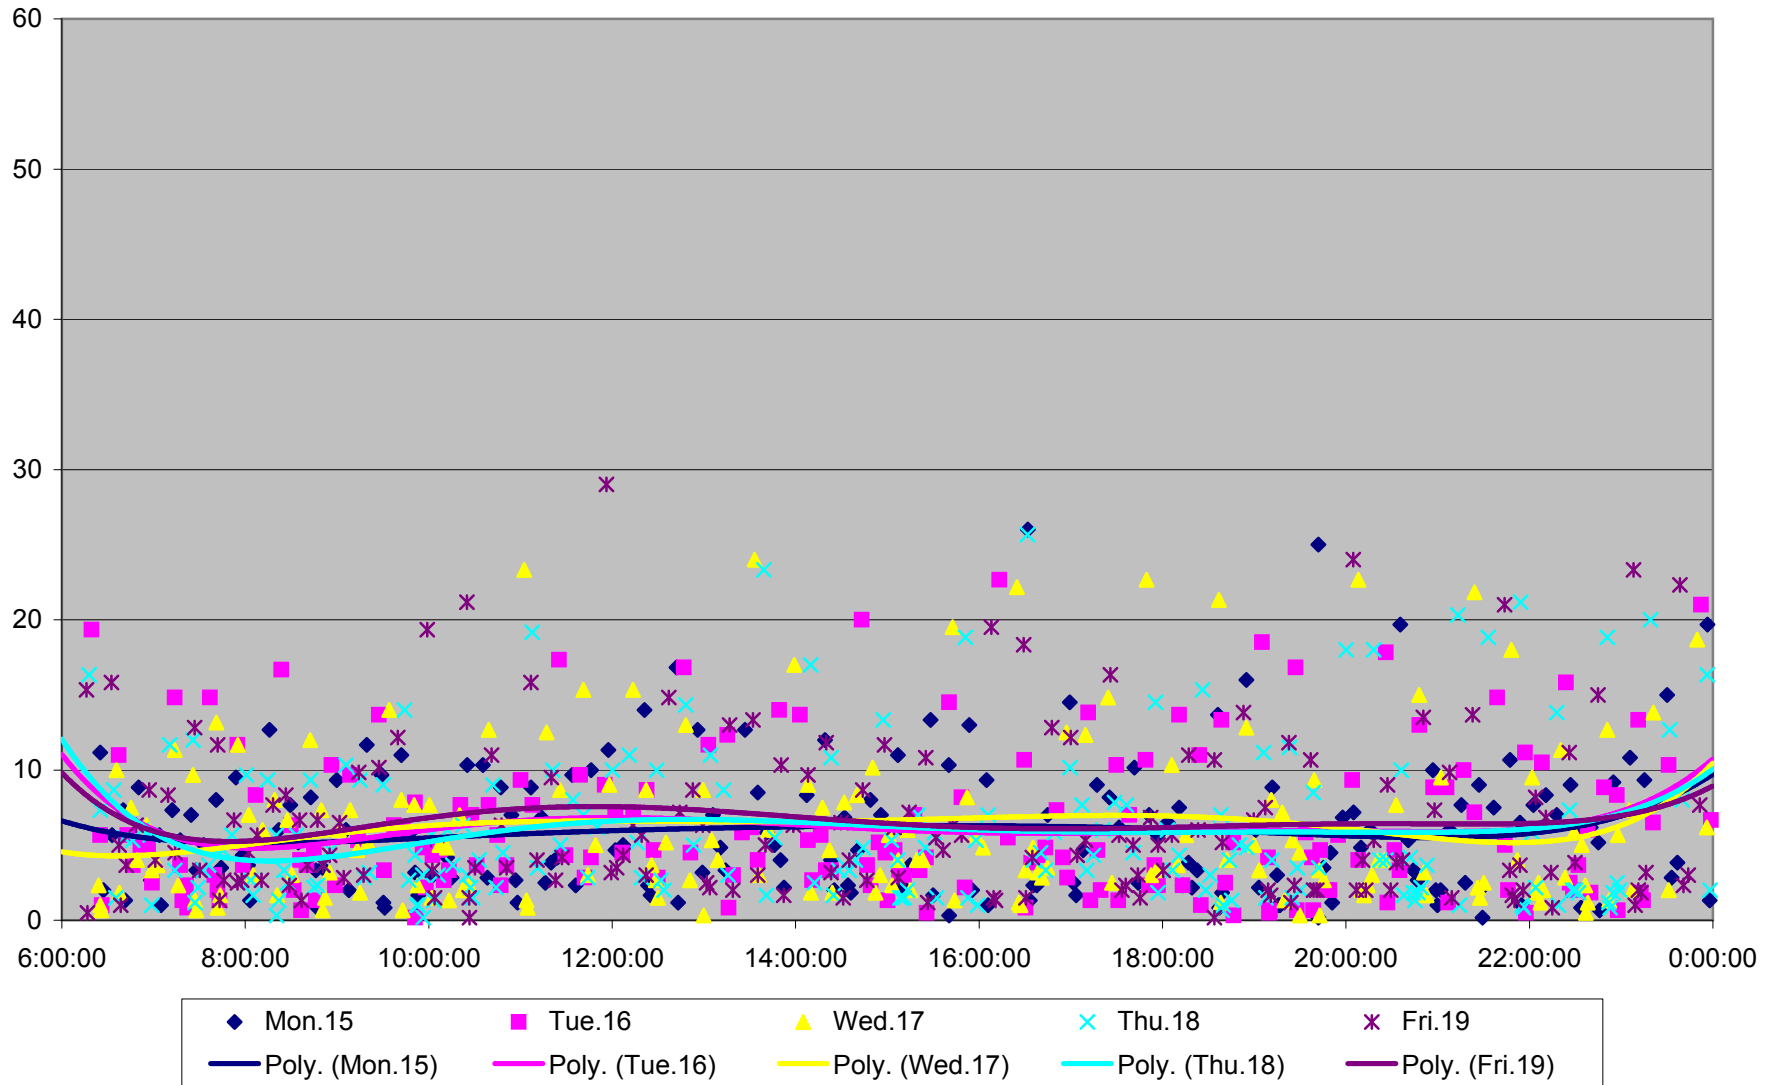

501 Queen Headways at Yonge St. Eastbound May 2013

501 Queen Headways at Yonge St. Eastbound July 2013

501 Queen Headways at Yonge St. Eastbound July 2013

501 Queen Headways at Yonge St. Eastbound July 2013