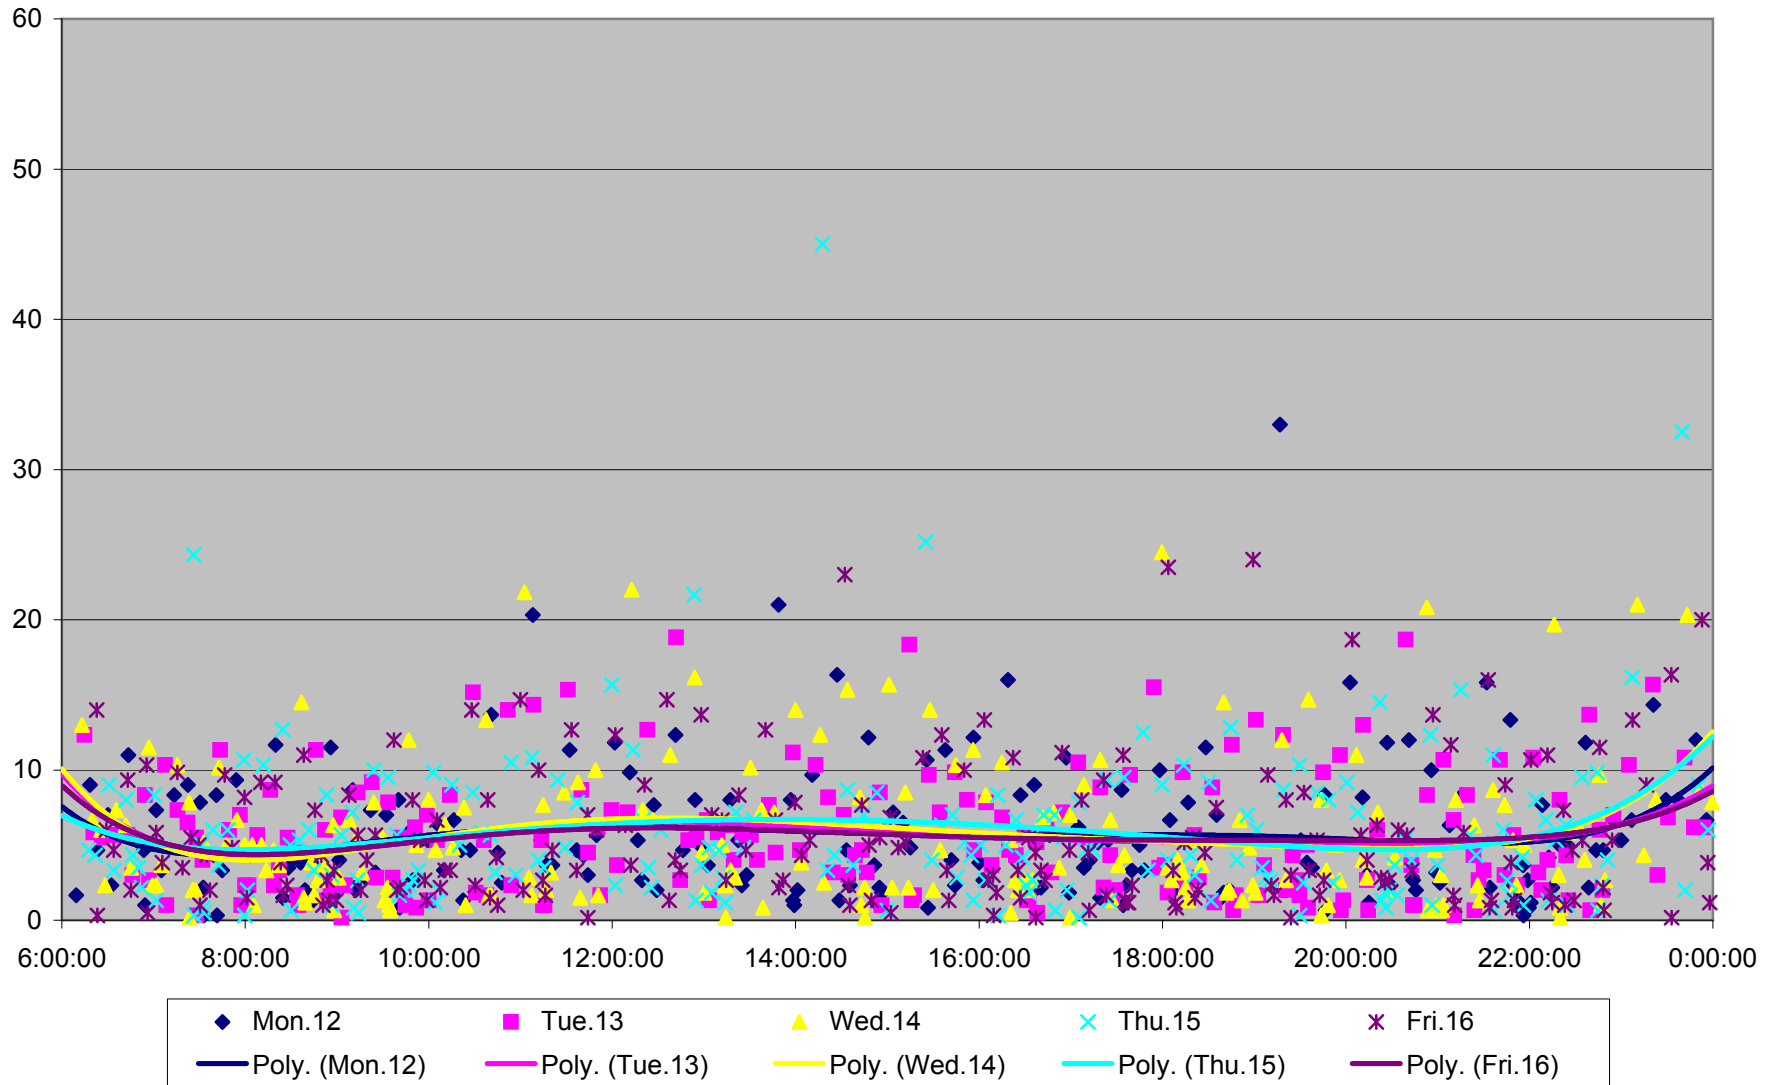

501 Queen Headways at Yonge St. Eastbound July 2013

501 Queen Headways at Yonge St. Eastbound July 2013

501 Queen Headways at Yonge St. Eastbound August 2013

501 Queen Headways at Yonge St. Eastbound August 2013