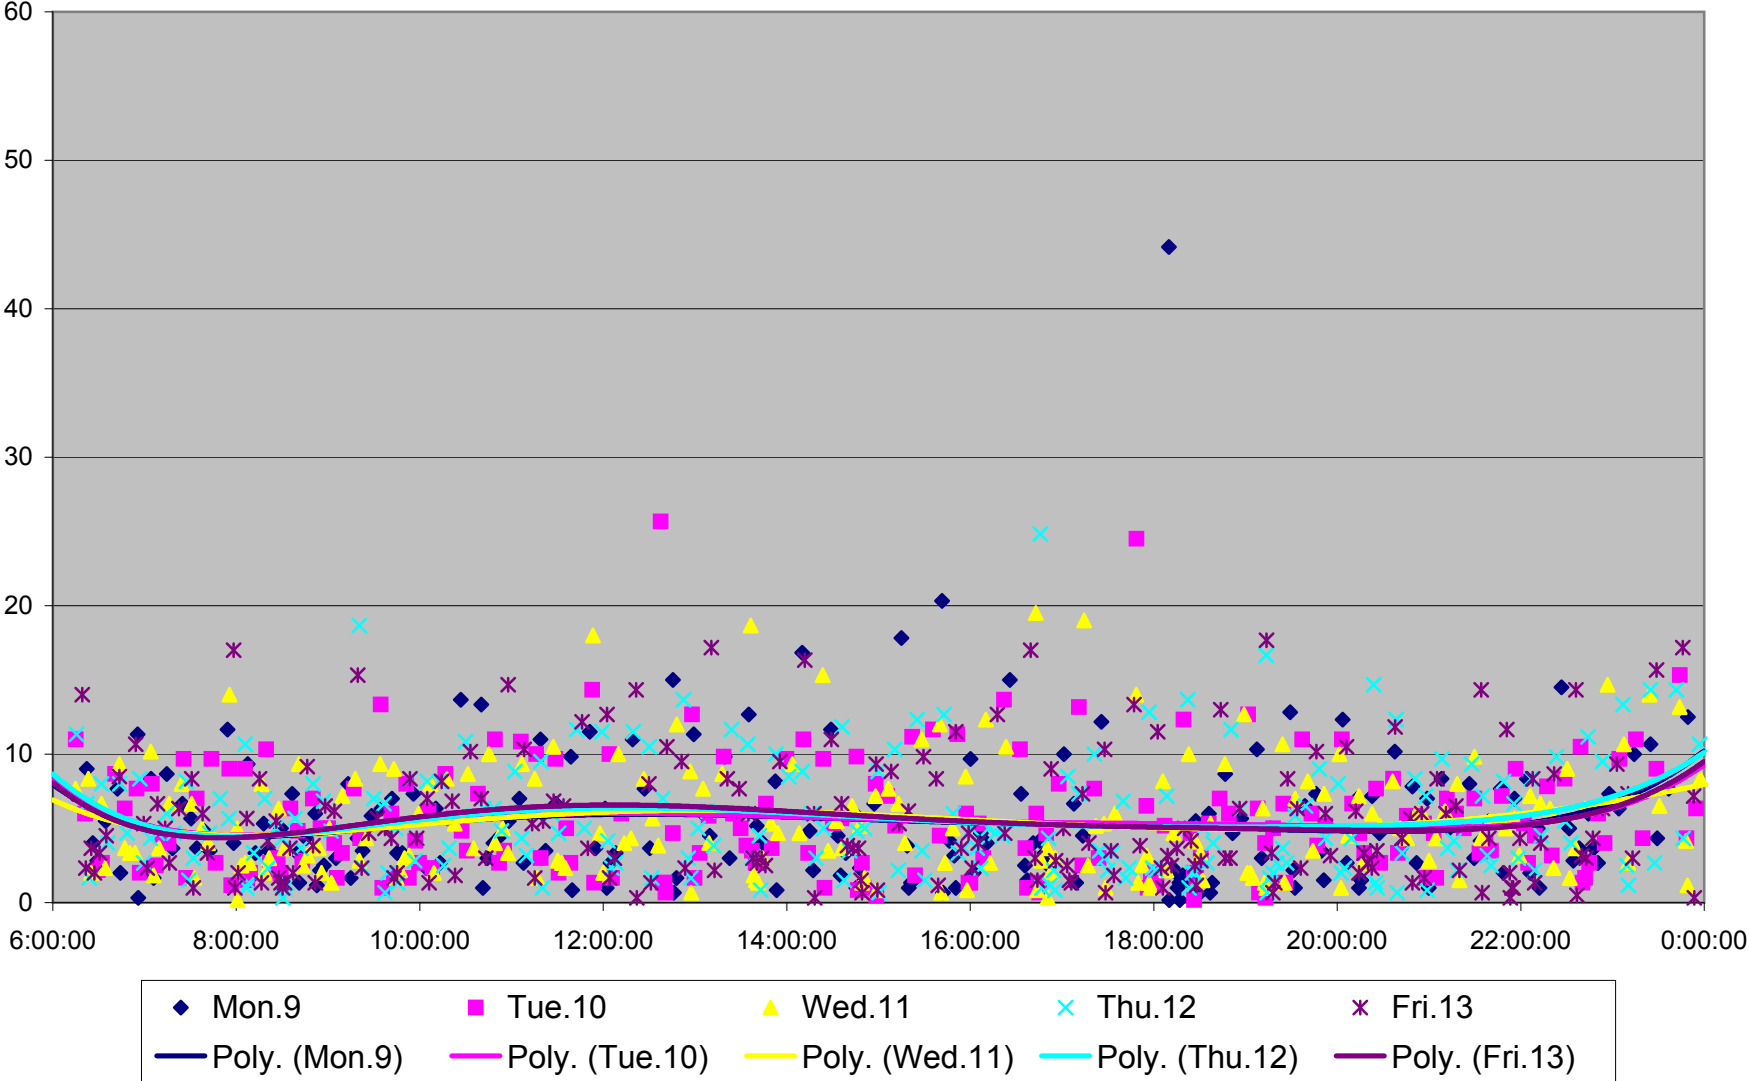

501 Queen Headways at Yonge St. Eastbound August 2013

501 Queen Headways at Yonge St. Eastbound August 2013

501 Queen Headways at Yonge St. Eastbound September 2013

501 Queen Headways at Yonge St. Eastbound September 2013