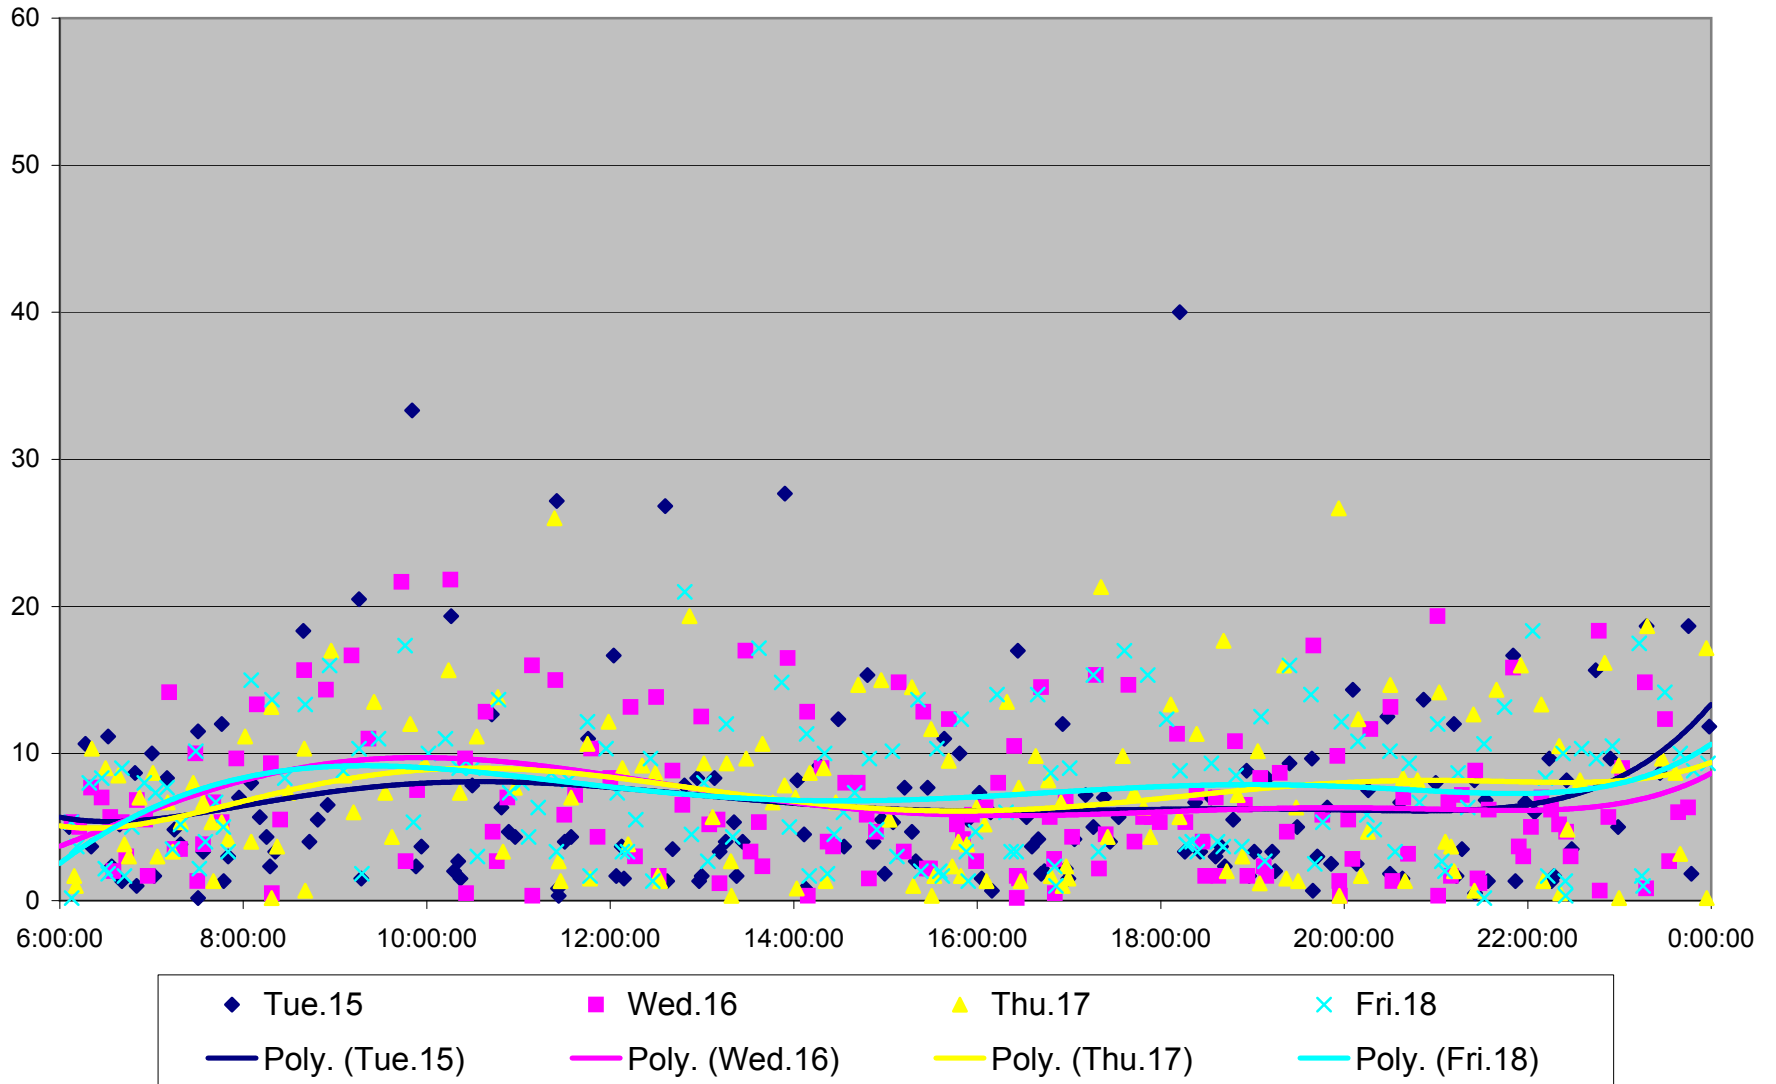

501 Queen Headways at Woodbine Ave. Eastbound October 2013