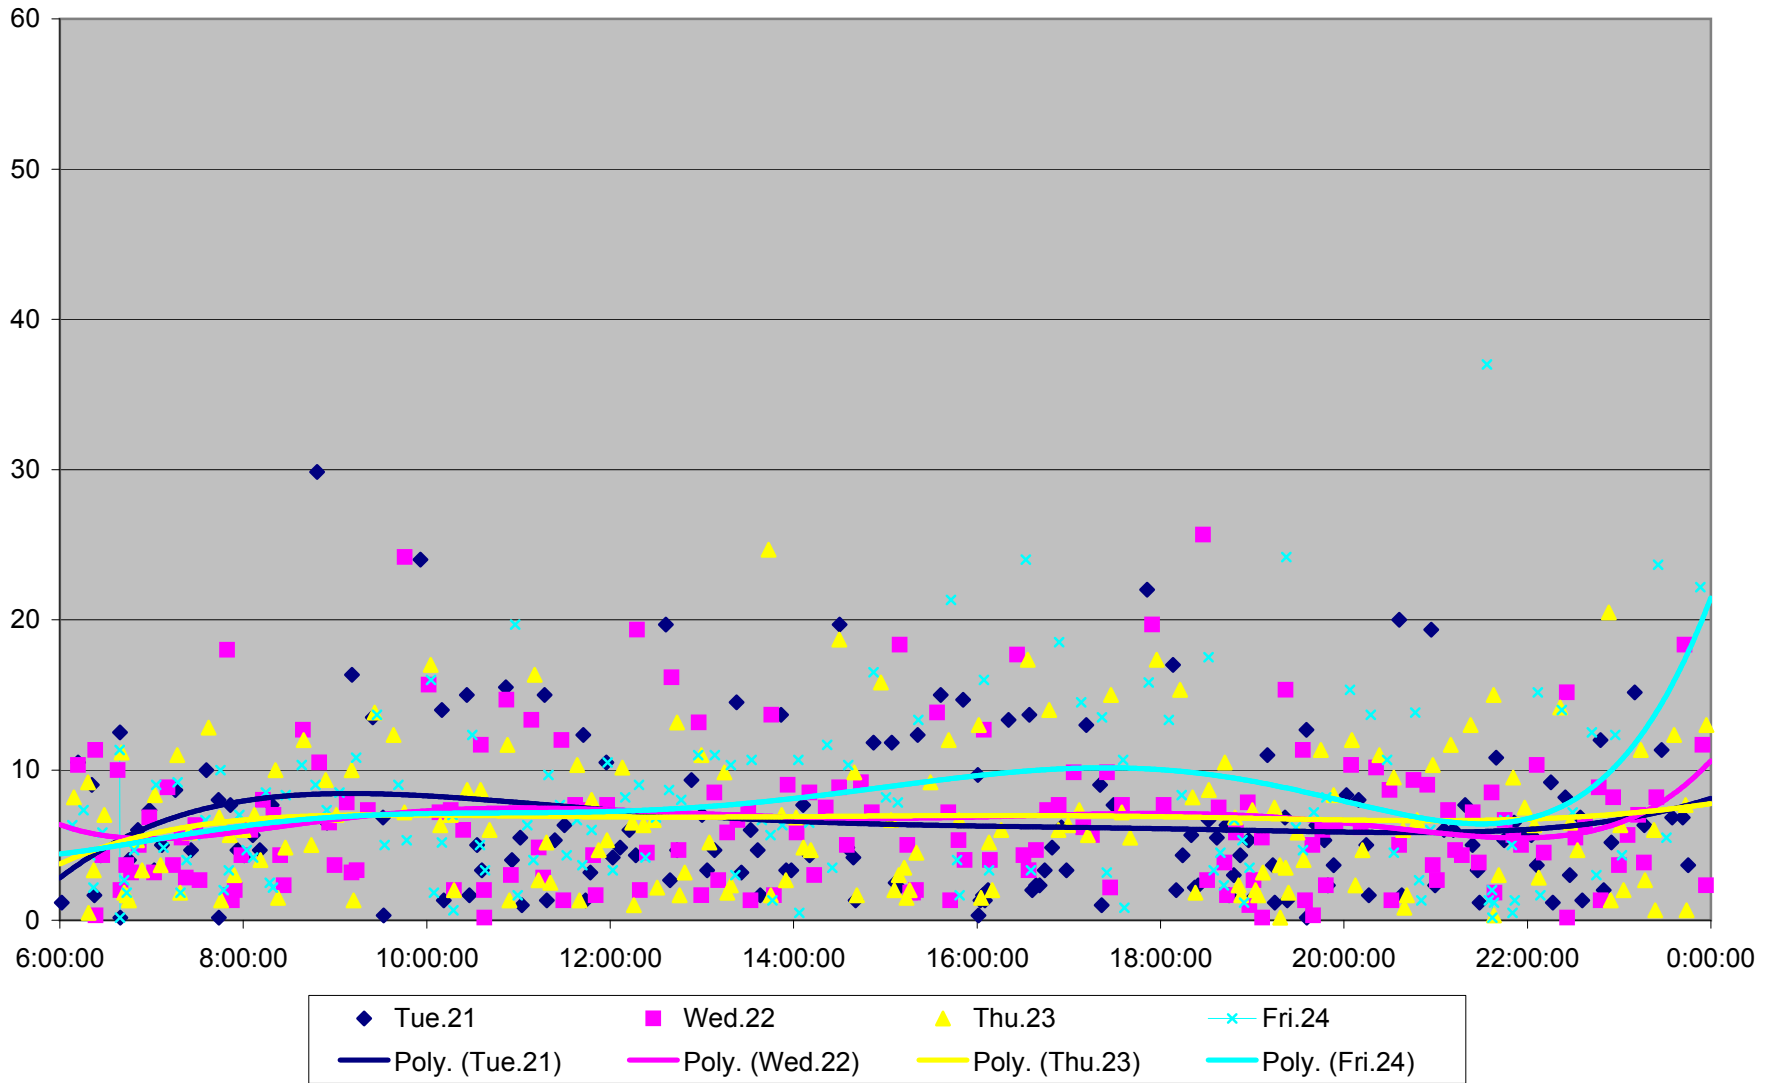

501 Queen Headways at Woodbine Ave. Eastbound May 2013

501 Queen Headways at Woodbine Ave. Eastbound May 2013

501 Queen Headways at Woodbine Ave. Eastbound May 2013

501 Queen Headways at Woodbine Ave. Eastbound May 2013