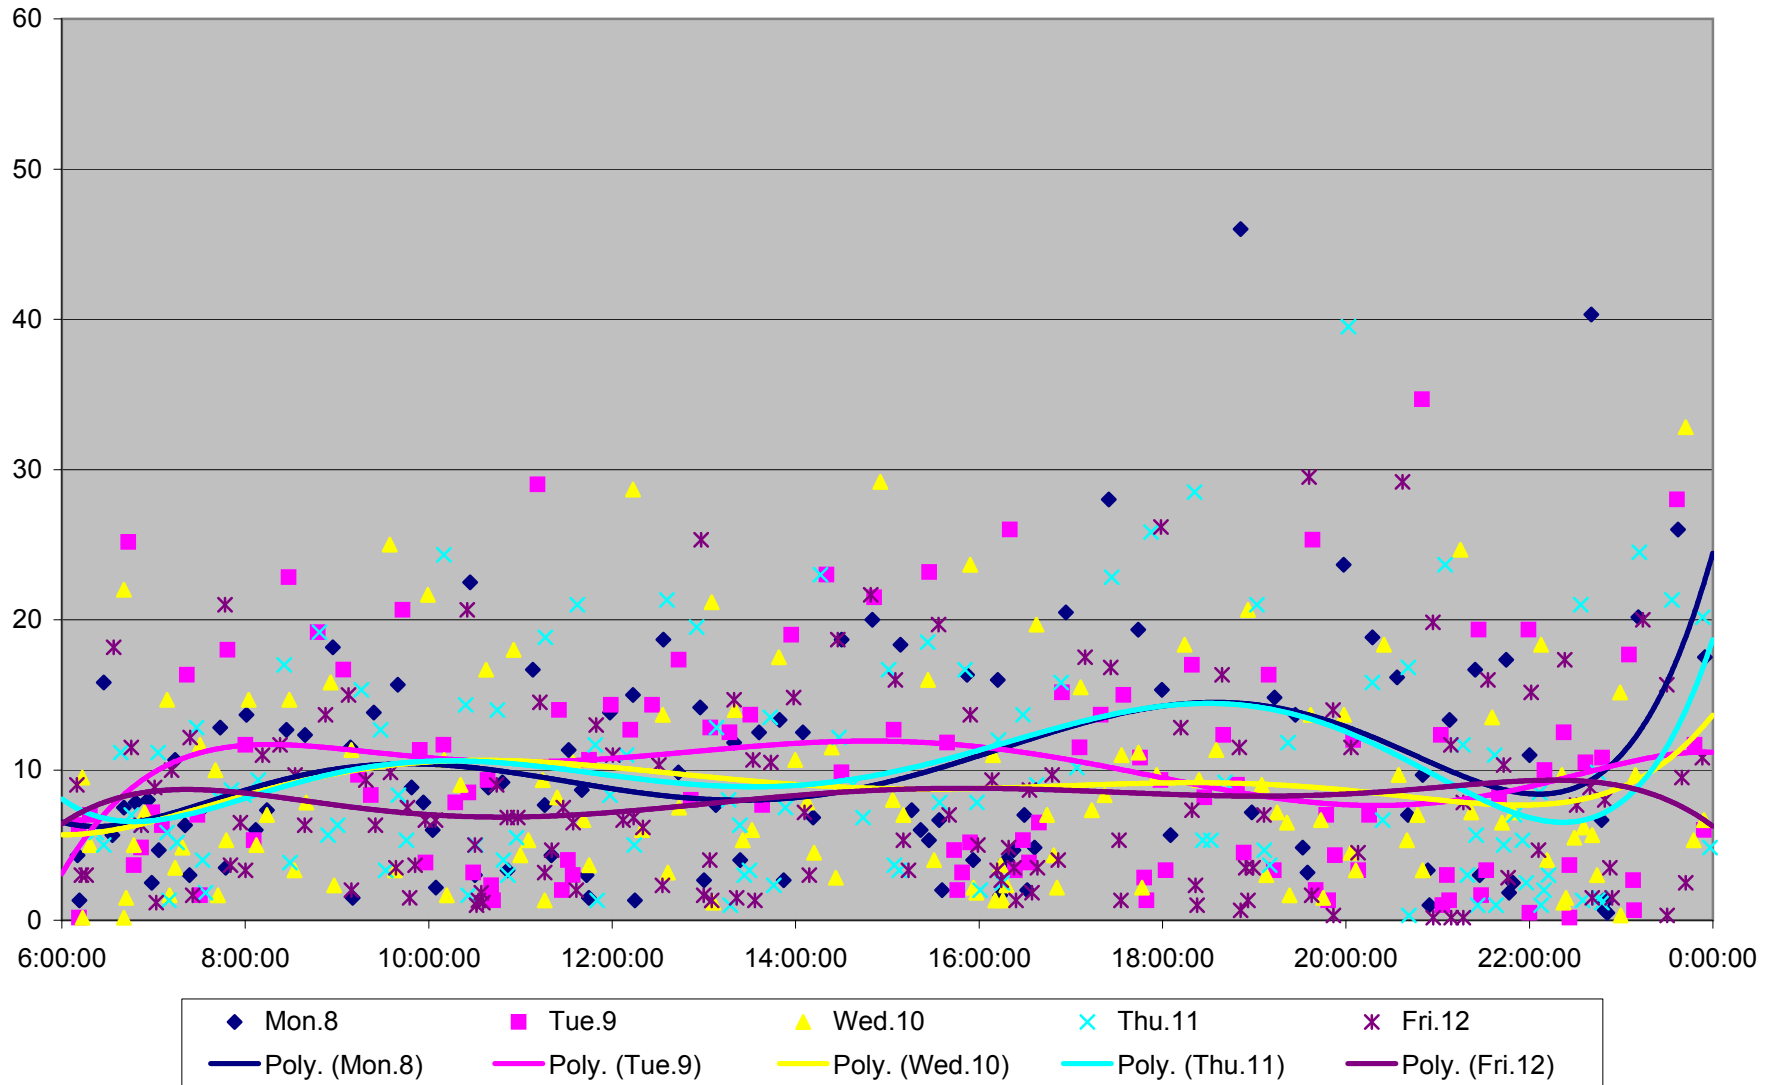

501 Queen Headways at Woodbine Ave. Eastbound July 2013