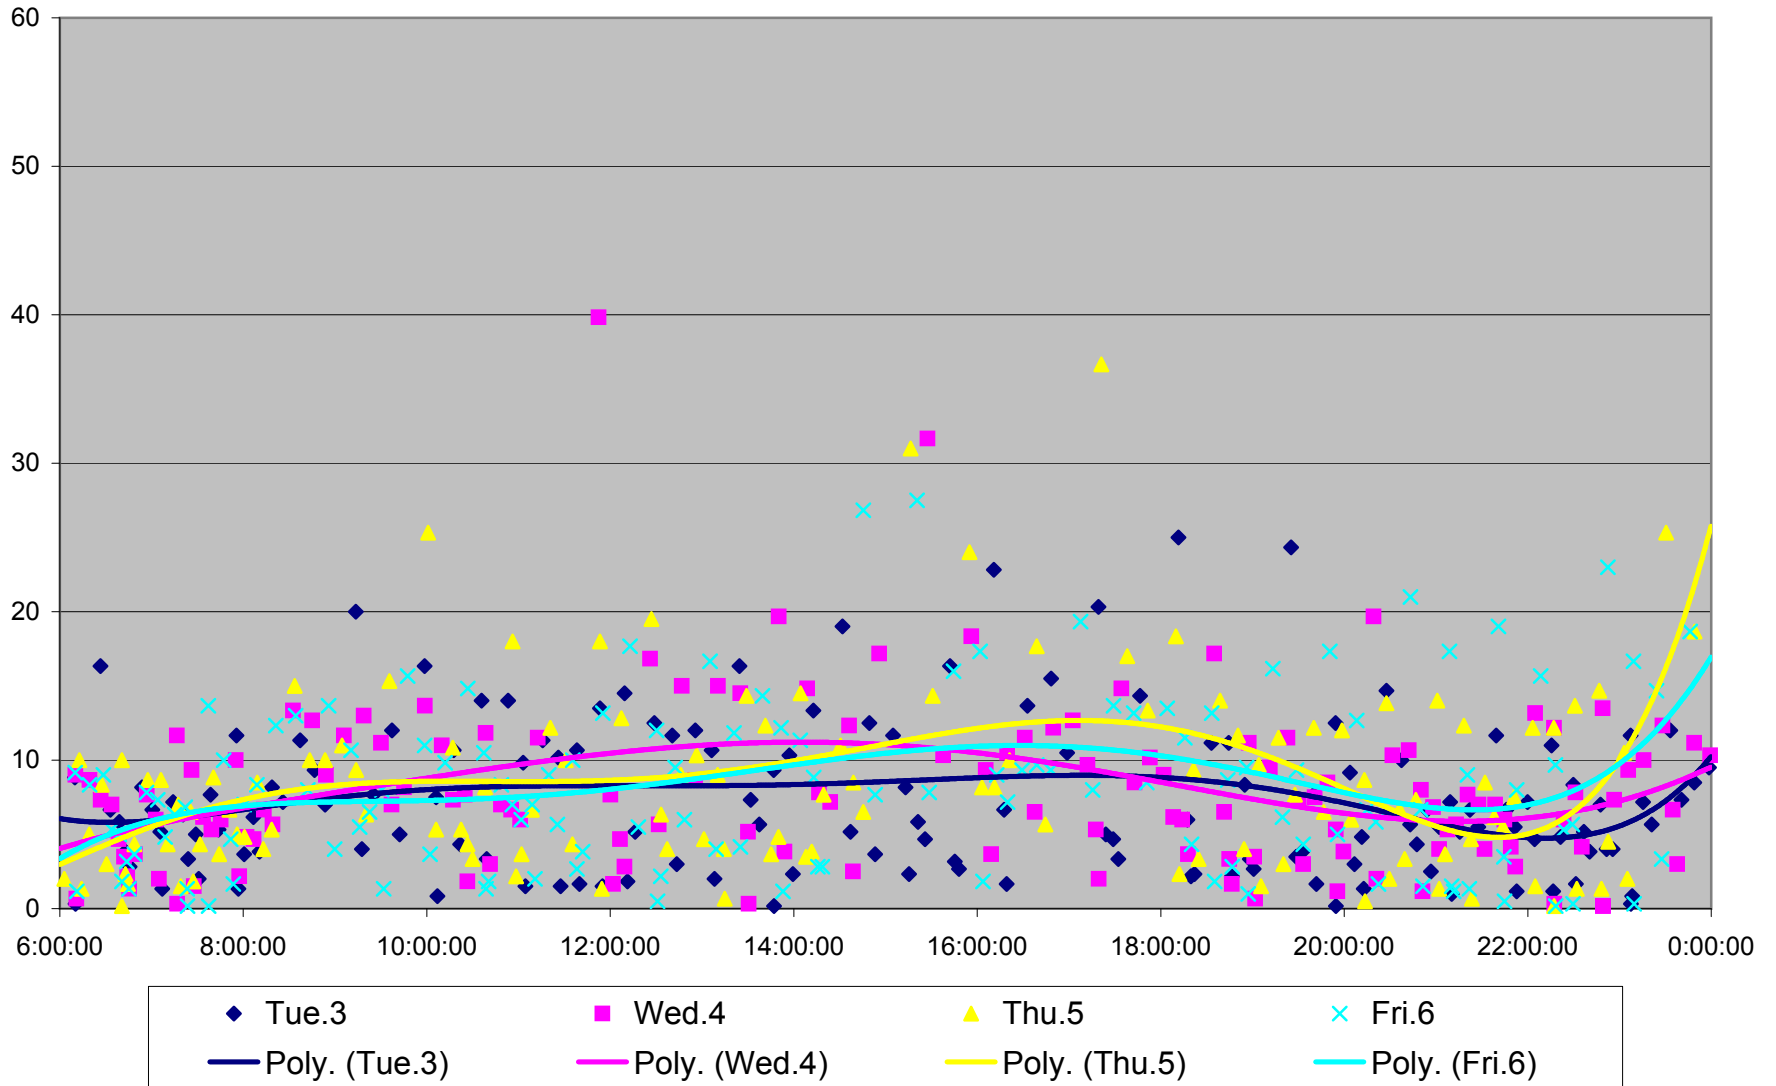

501 Queen Headways at Woodbine Ave. Eastbound September 2013