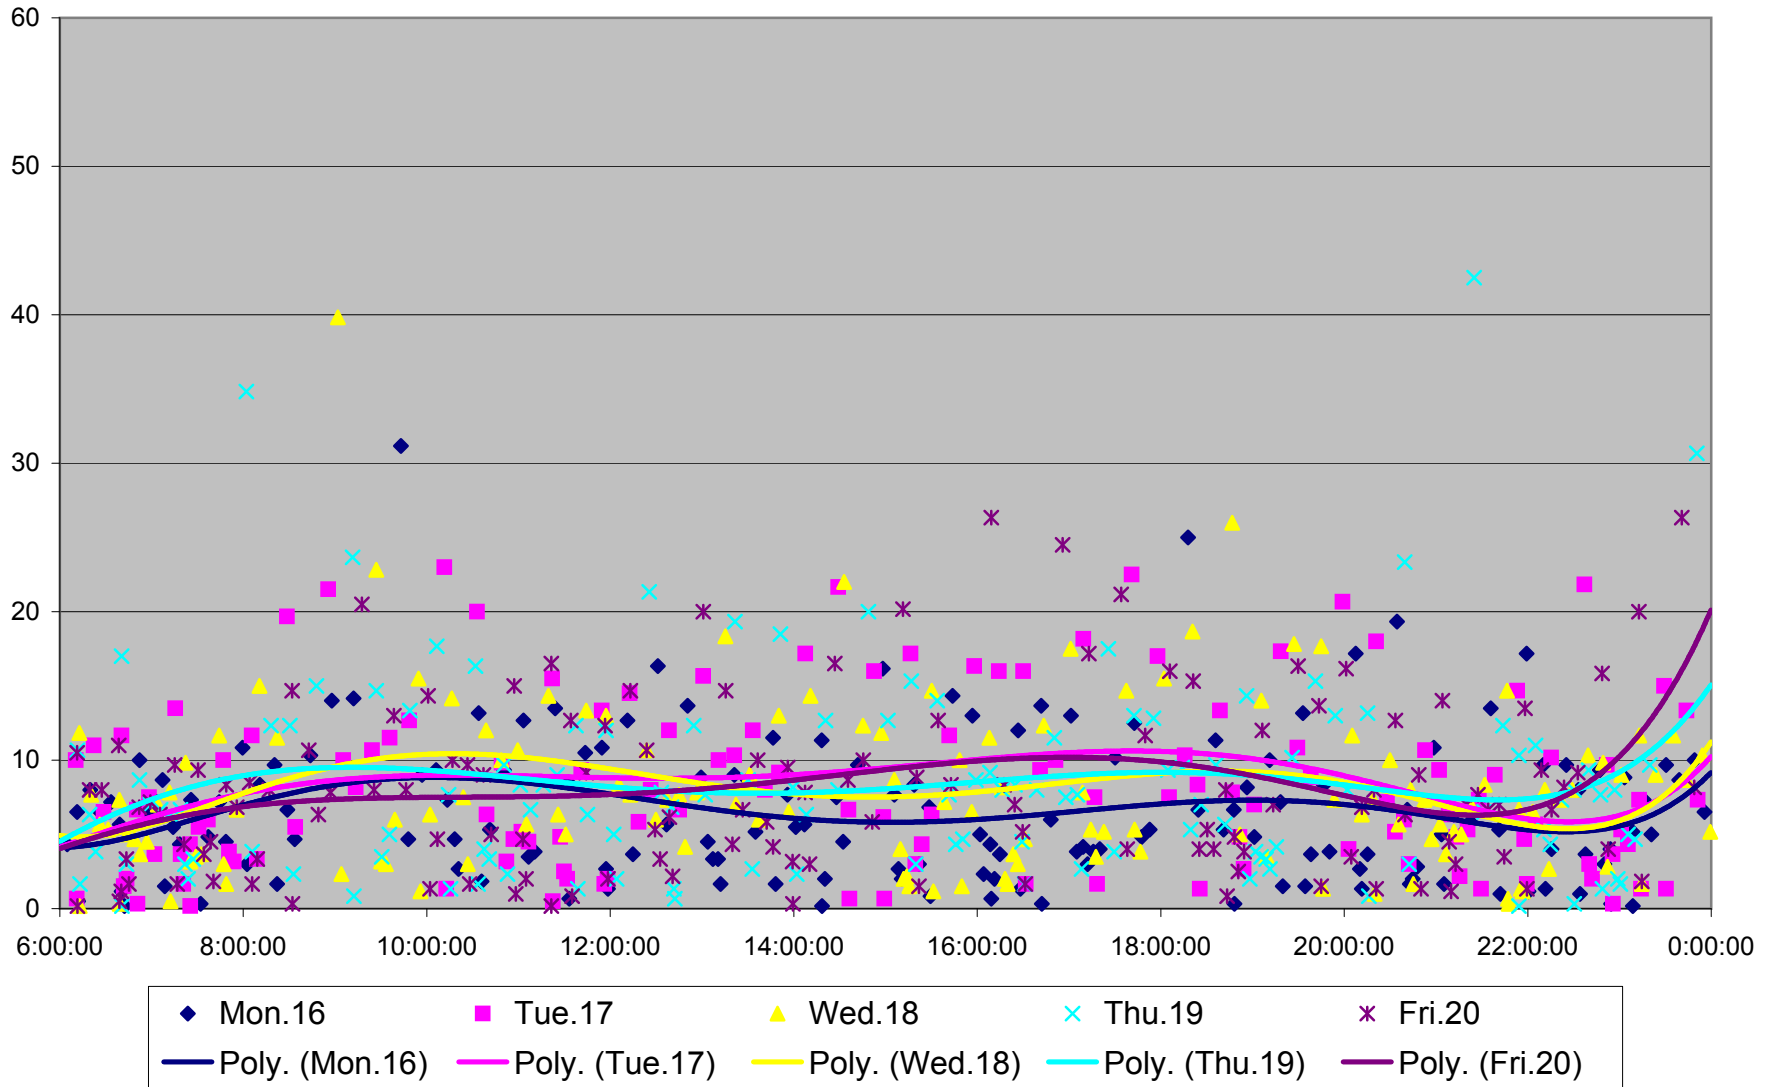

501 Queen Headways at Woodbine Ave. Eastbound September 2013