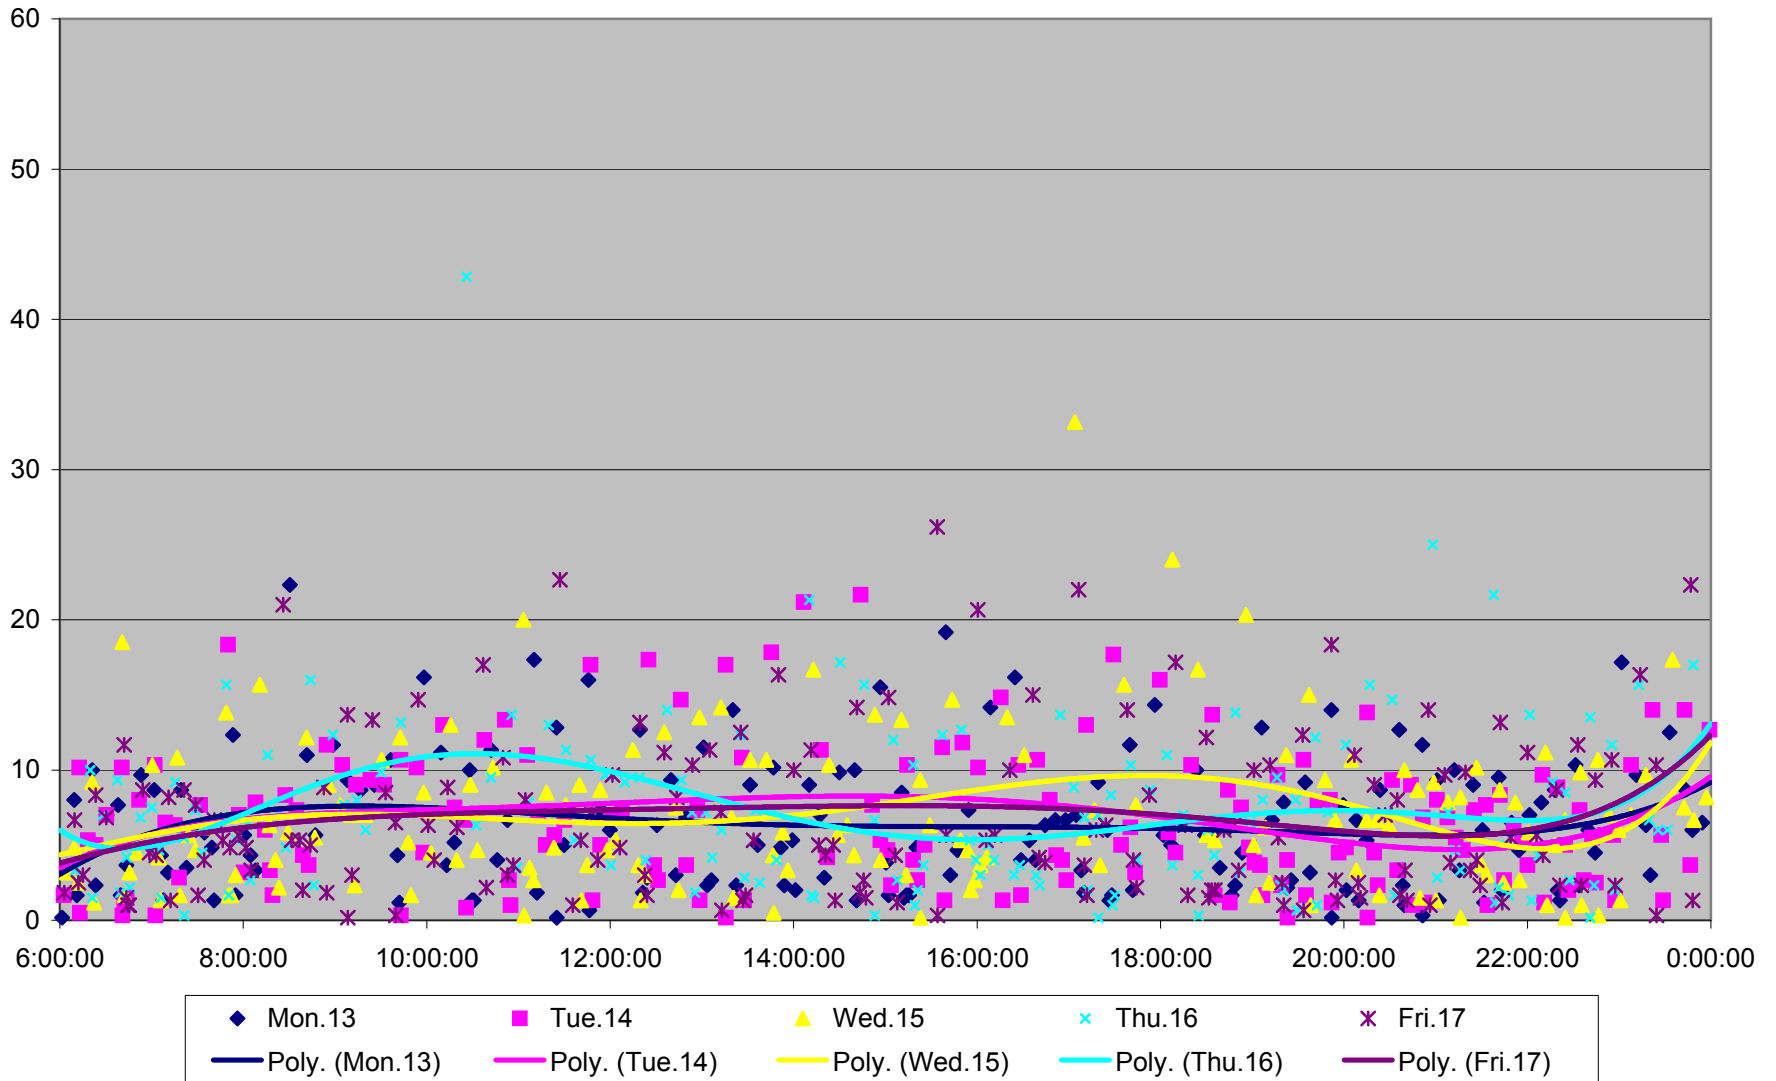

501 Queen Headways at Woodbine Ave. Eastbound May 2013

501 Queen Headways at Woodbine Ave. Eastbound May 2013

501 Queen Headways at Woodbine Ave. Eastbound May 2013

501 Queen Headways at Woodbine Ave. Eastbound May 2013