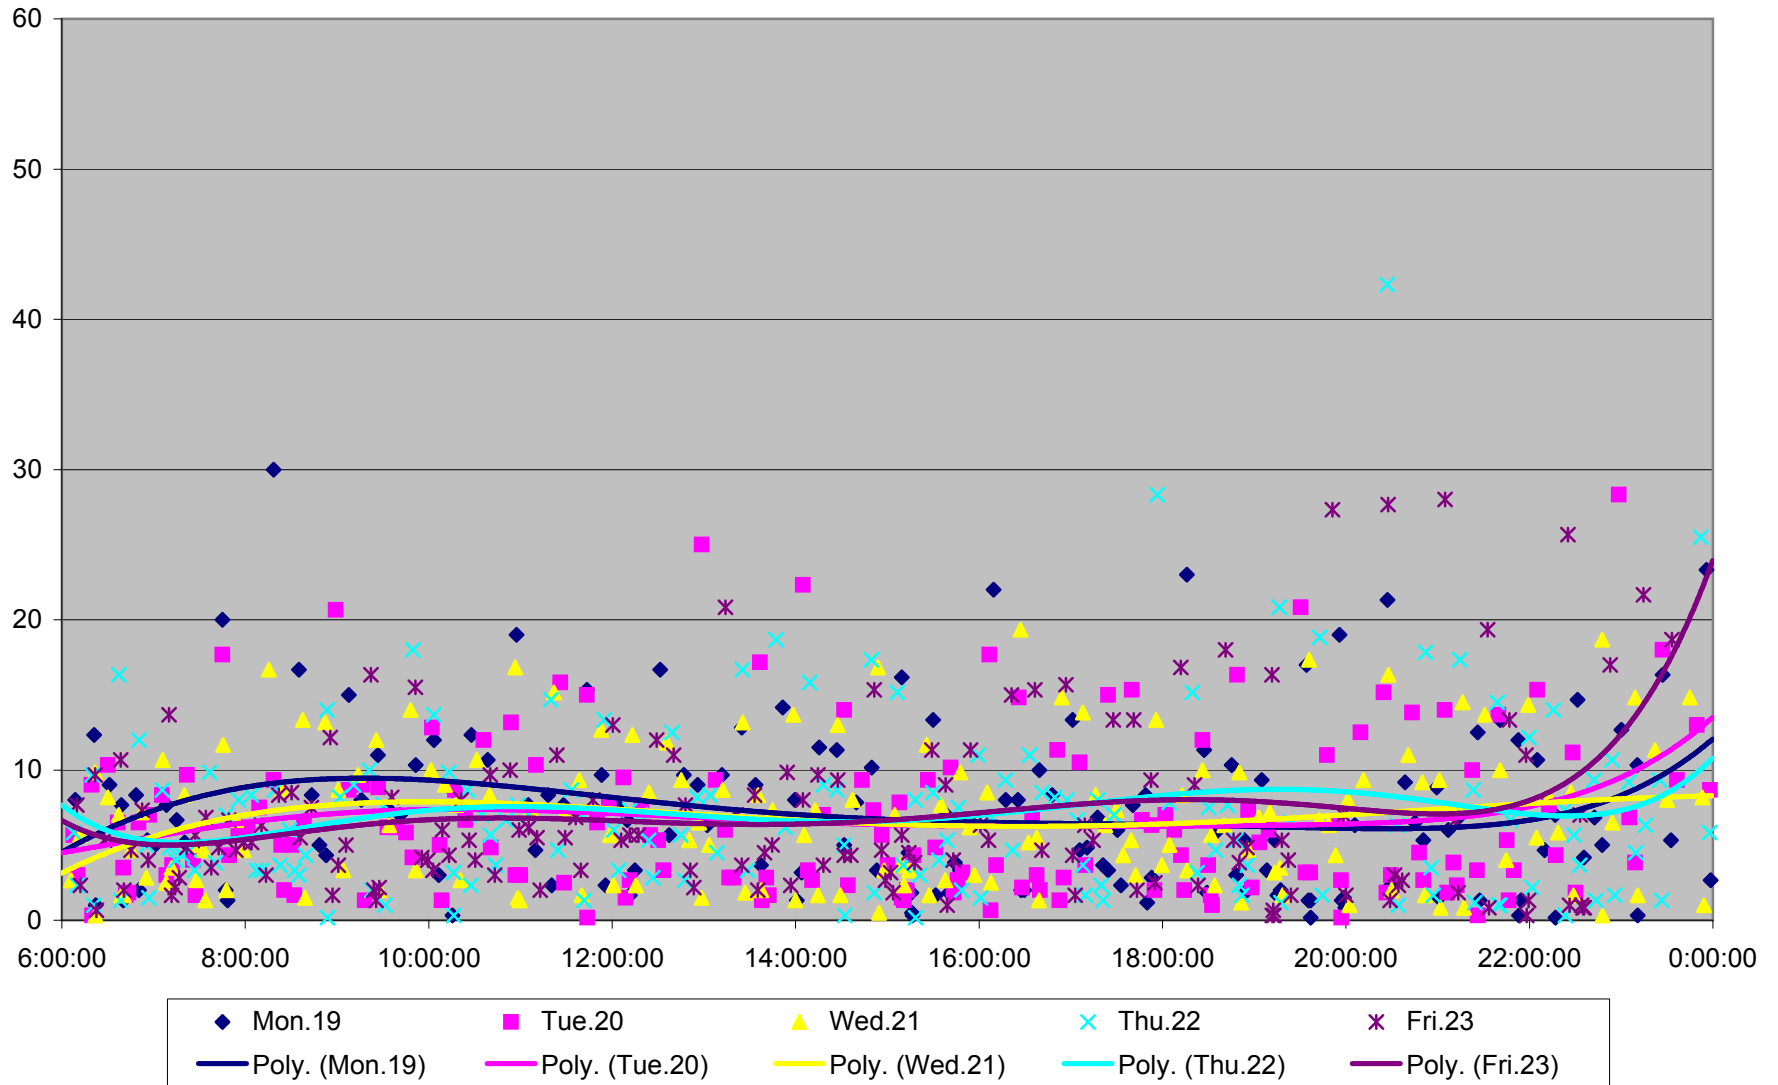

501 Queen Headways at Woodbine Ave. Eastbound August 2013