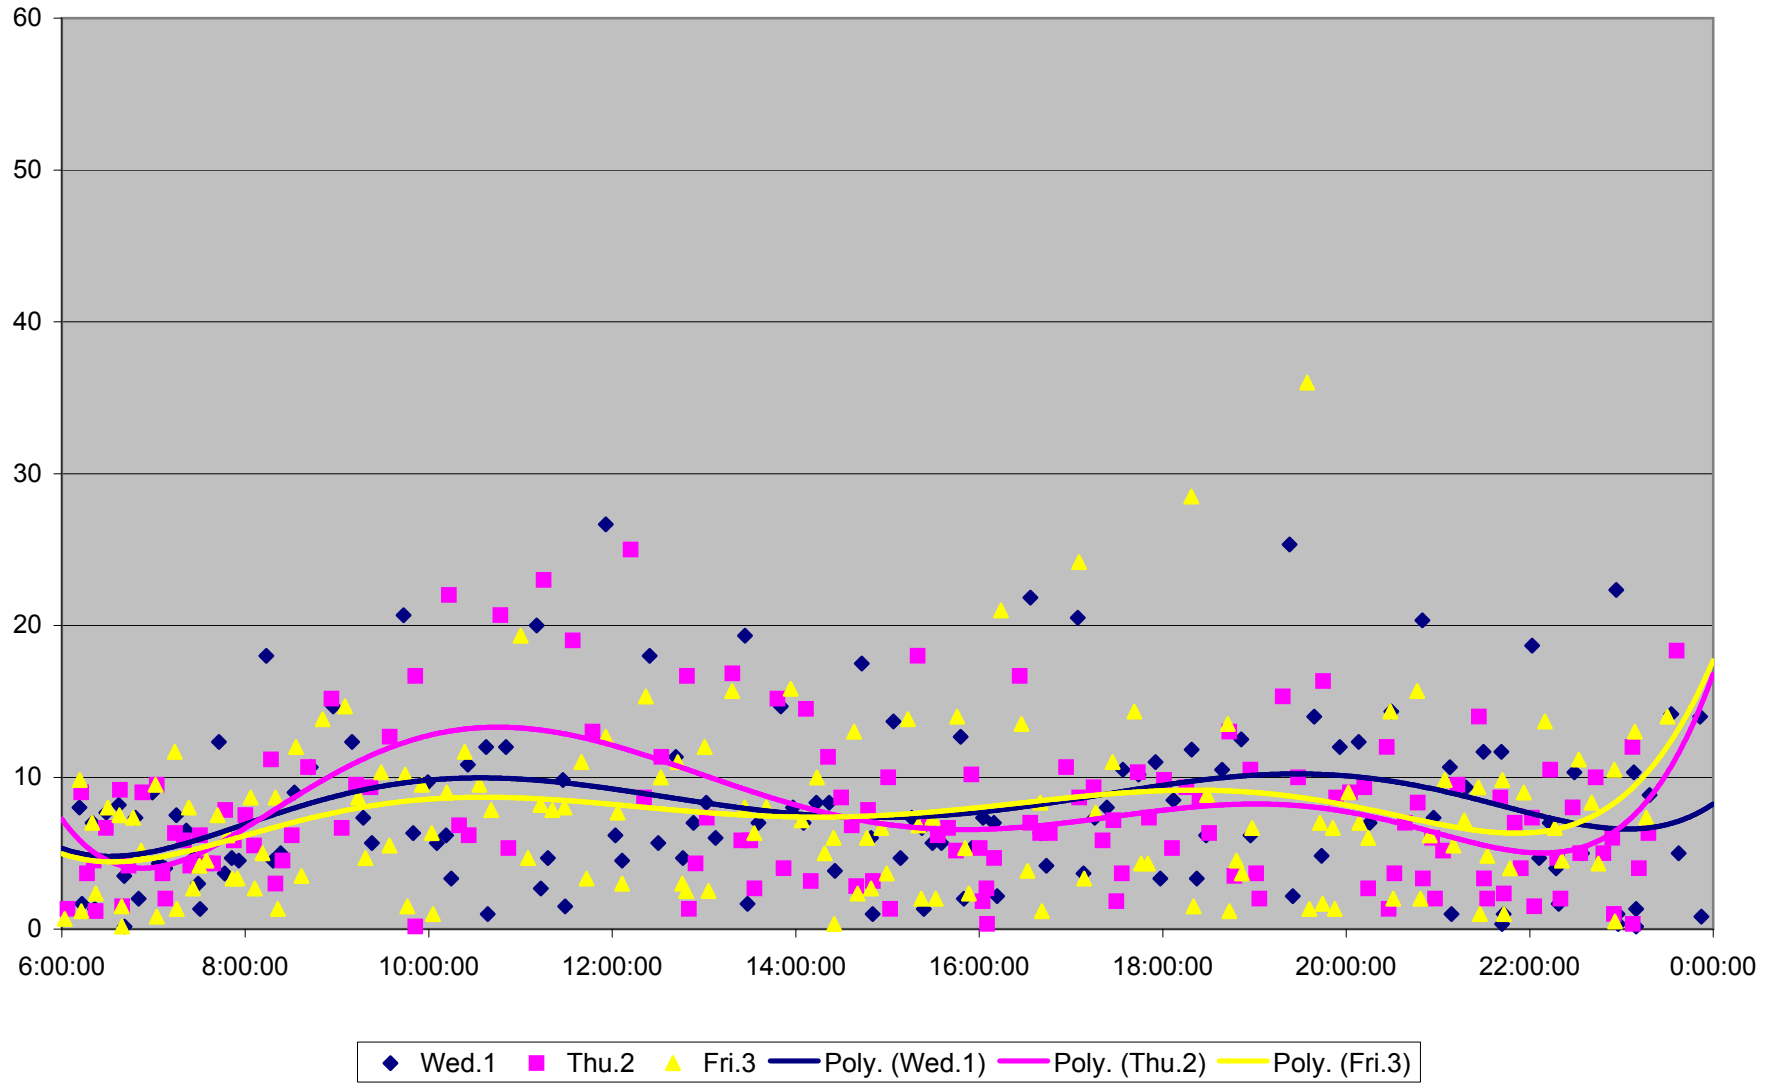

501 Queen Headways at Woodbine Ave. Eastbound May 2013

501 Queen Headways at Woodbine Ave. Eastbound May 2013

501 Queen Headways at Woodbine Ave. Eastbound May 2013

501 Queen Headways at Woodbine Ave. Eastbound May 2013