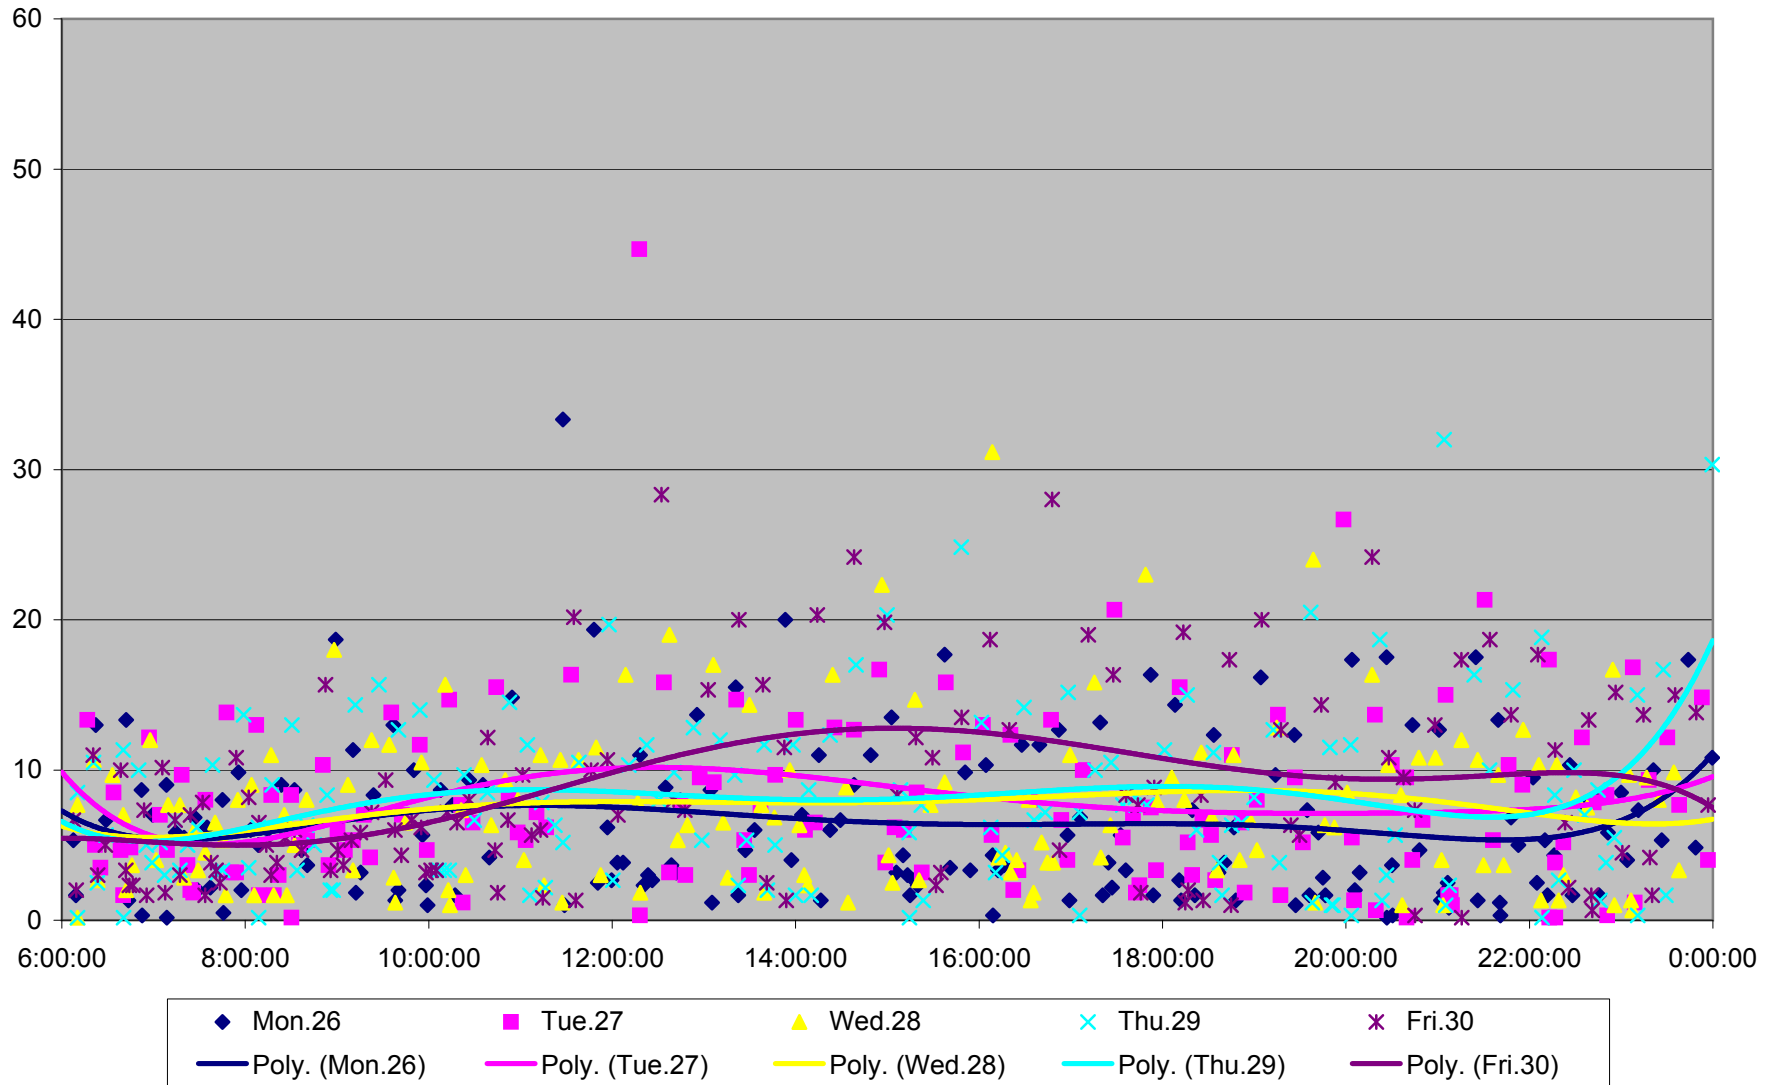

501 Queen Headways at Woodbine Ave. Eastbound August 2013