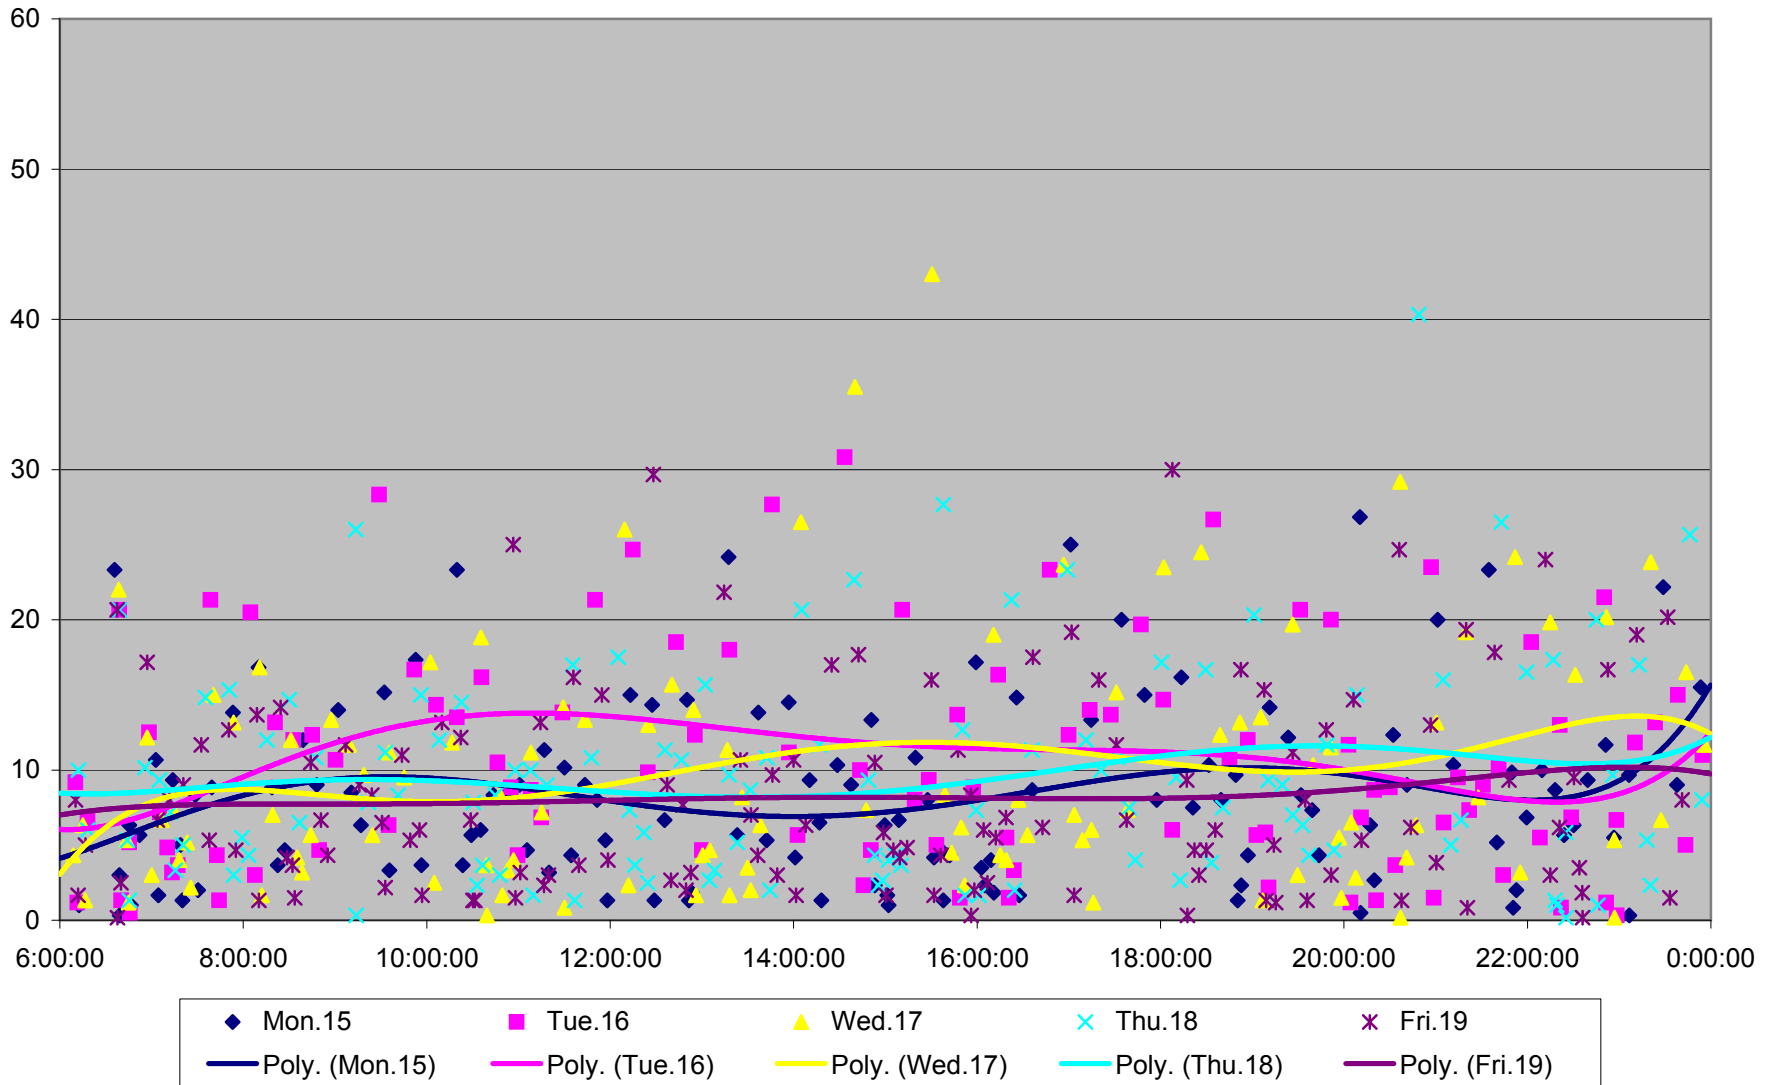

501 Queen Headways at Woodbine Ave. Eastbound May 2013

501 Queen Headways at Woodbine Ave. Eastbound July 2013

501 Queen Headways at Woodbine Ave. Eastbound July 2013

501 Queen Headways at Woodbine Ave. Eastbound July 2013