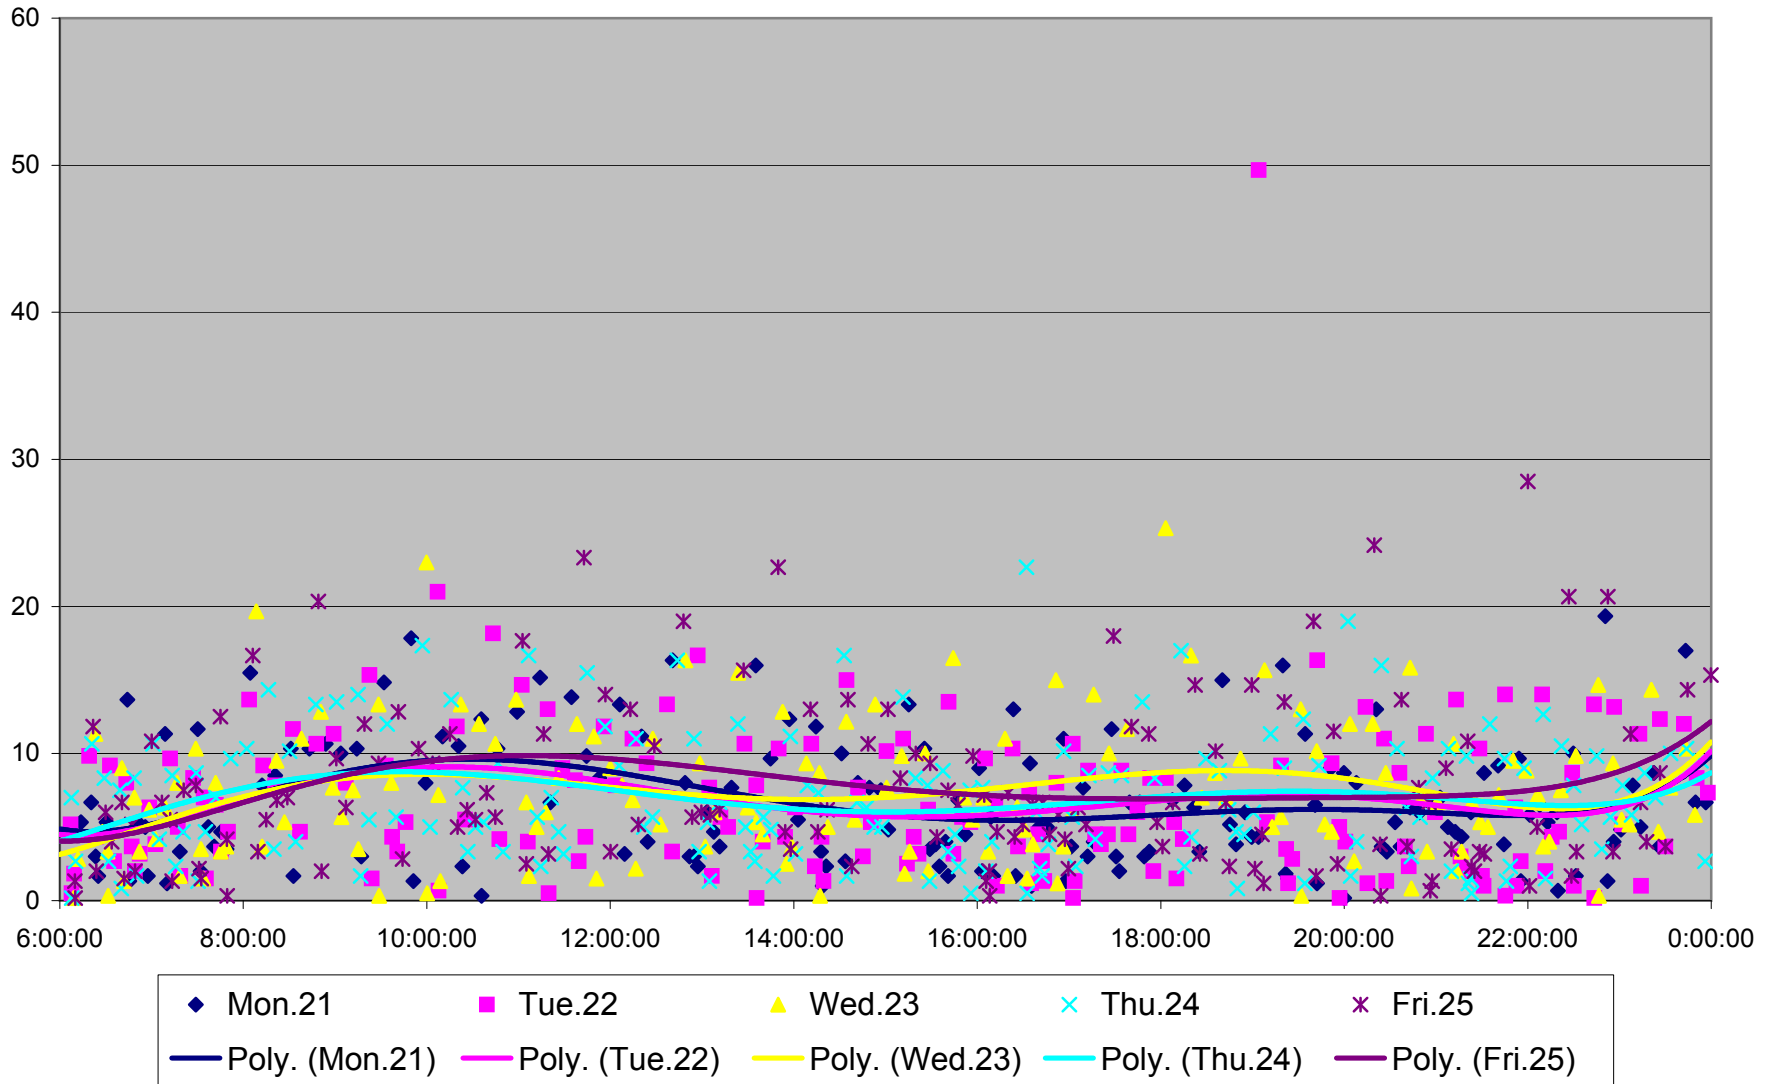

501 Queen Headways at Woodbine Ave. Eastbound October 2013