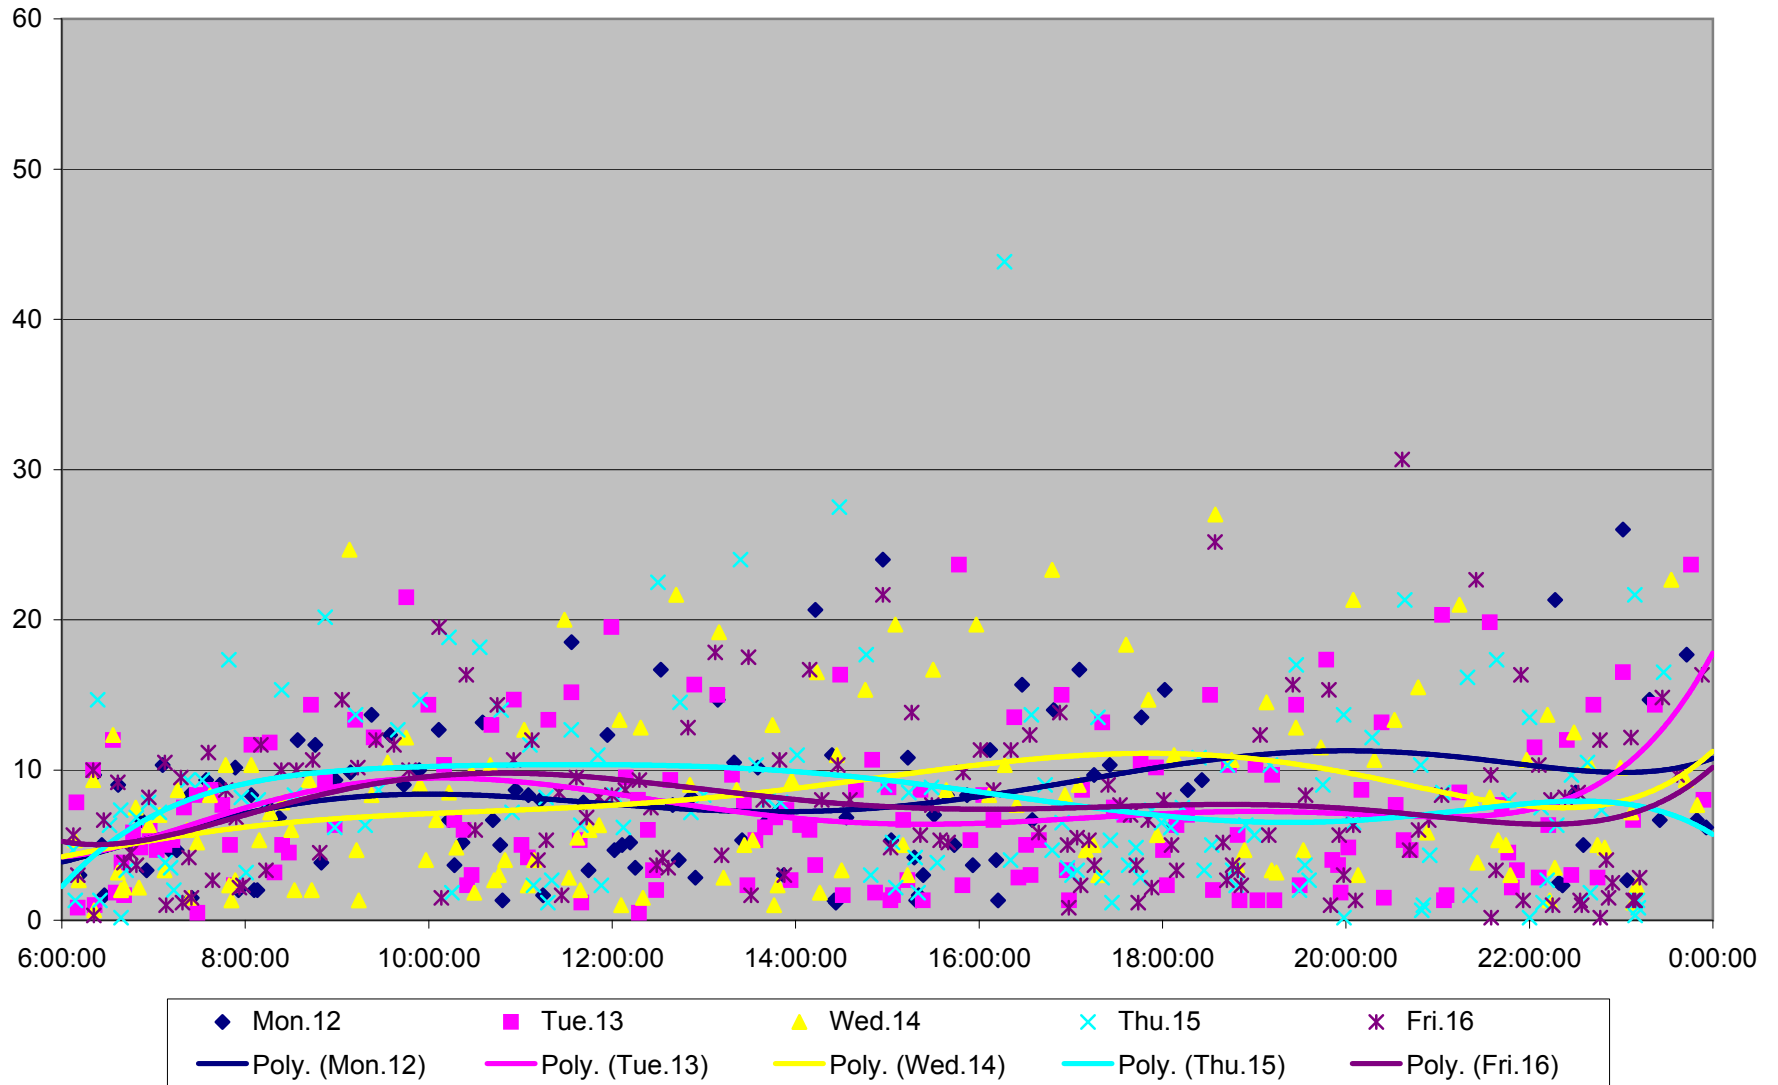

501 Queen Headways at Woodbine Ave. Eastbound July 2013

501 Queen Headways at Woodbine Ave. Eastbound July 2013

501 Queen Headways at Woodbine Ave. Eastbound August 2013

501 Queen Headways at Woodbine Ave. Eastbound August 2013