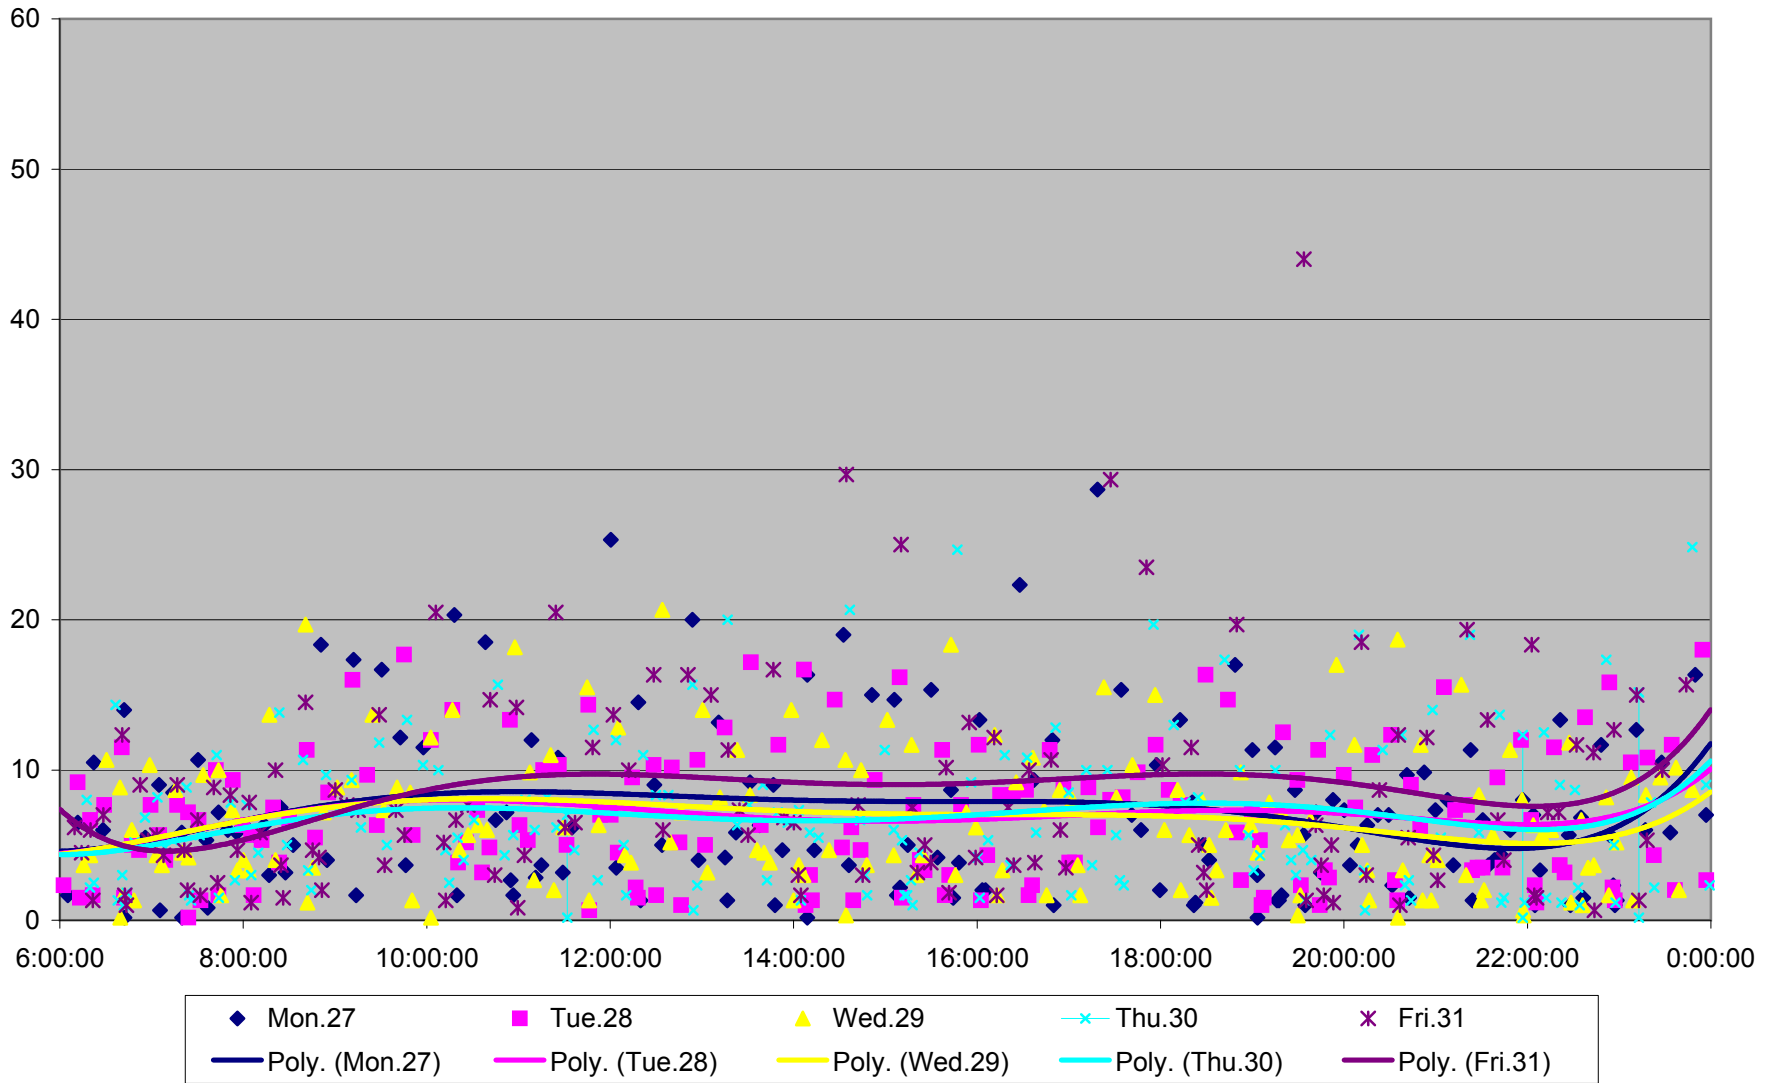

501 Queen Headways at Woodbine Ave. Eastbound May 2013