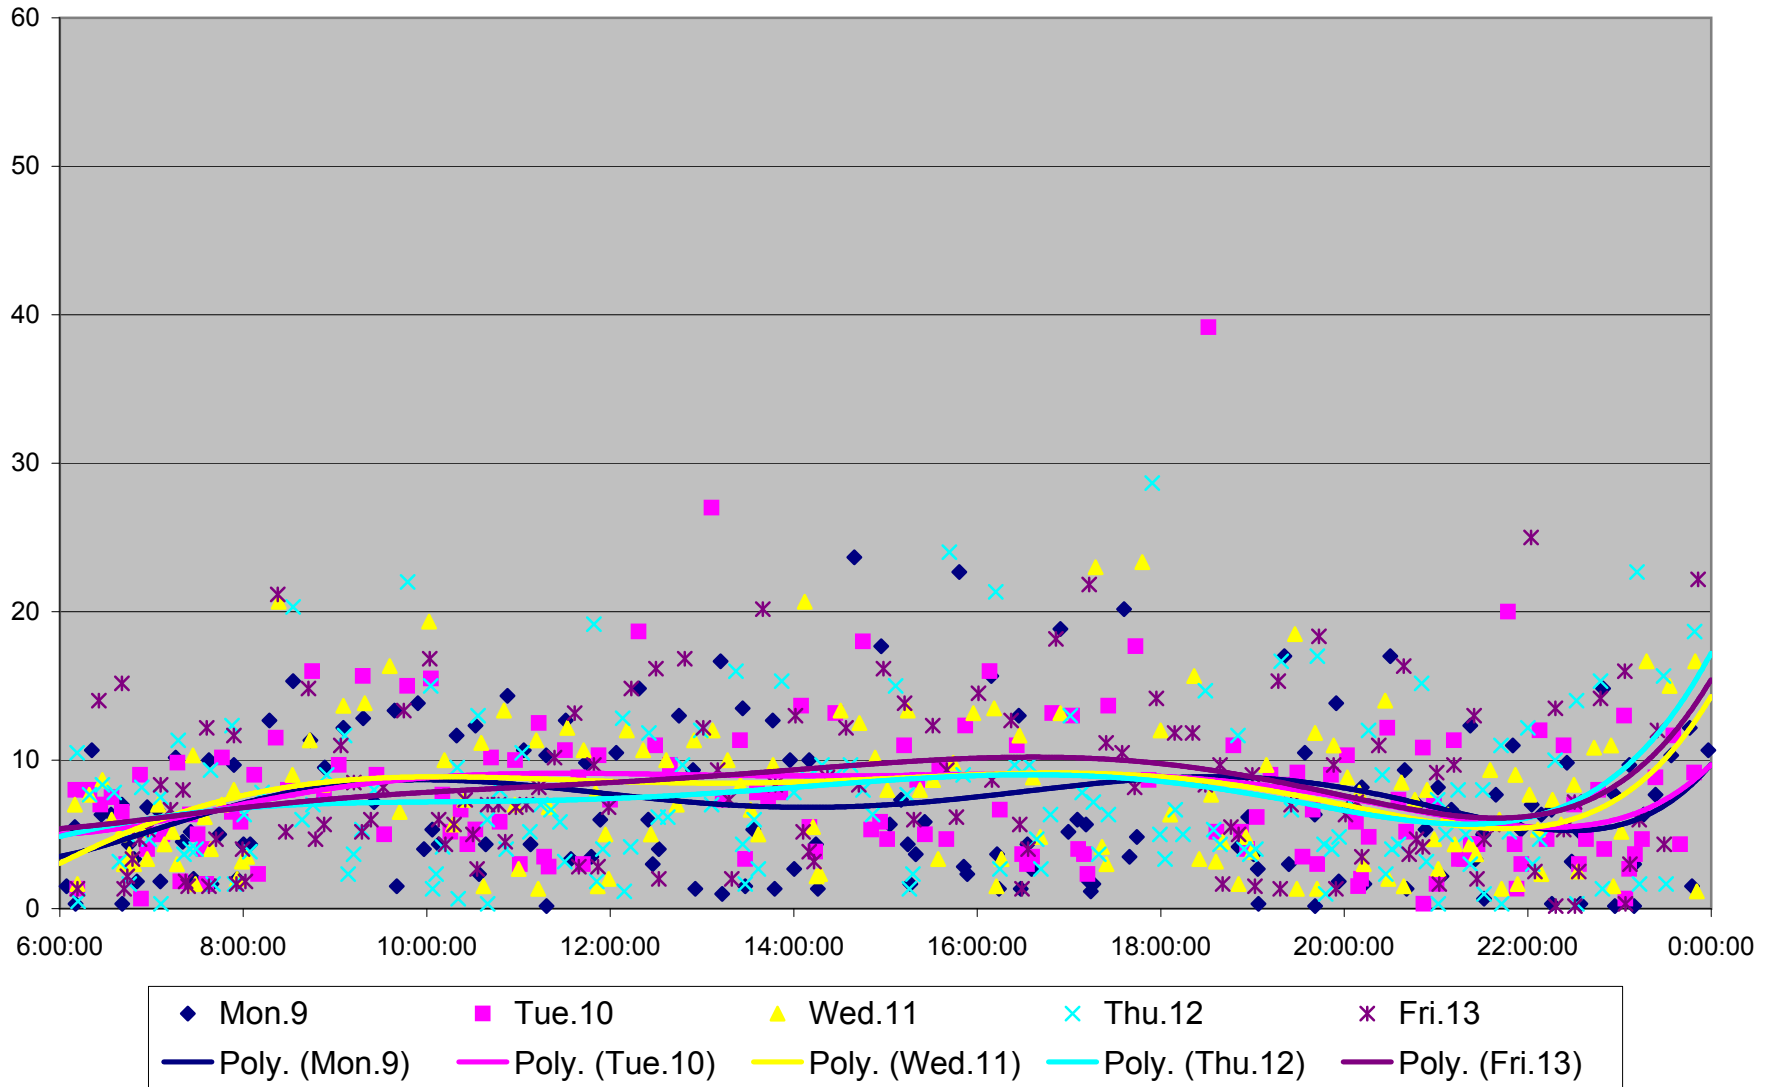

501 Queen Headways at Woodbine Ave. Eastbound August 2013

501 Queen Headways at Woodbine Ave. Eastbound August 2013

501 Queen Headways at Woodbine Ave. Eastbound September 2013

501 Queen Headways at Woodbine Ave. Eastbound September 2013