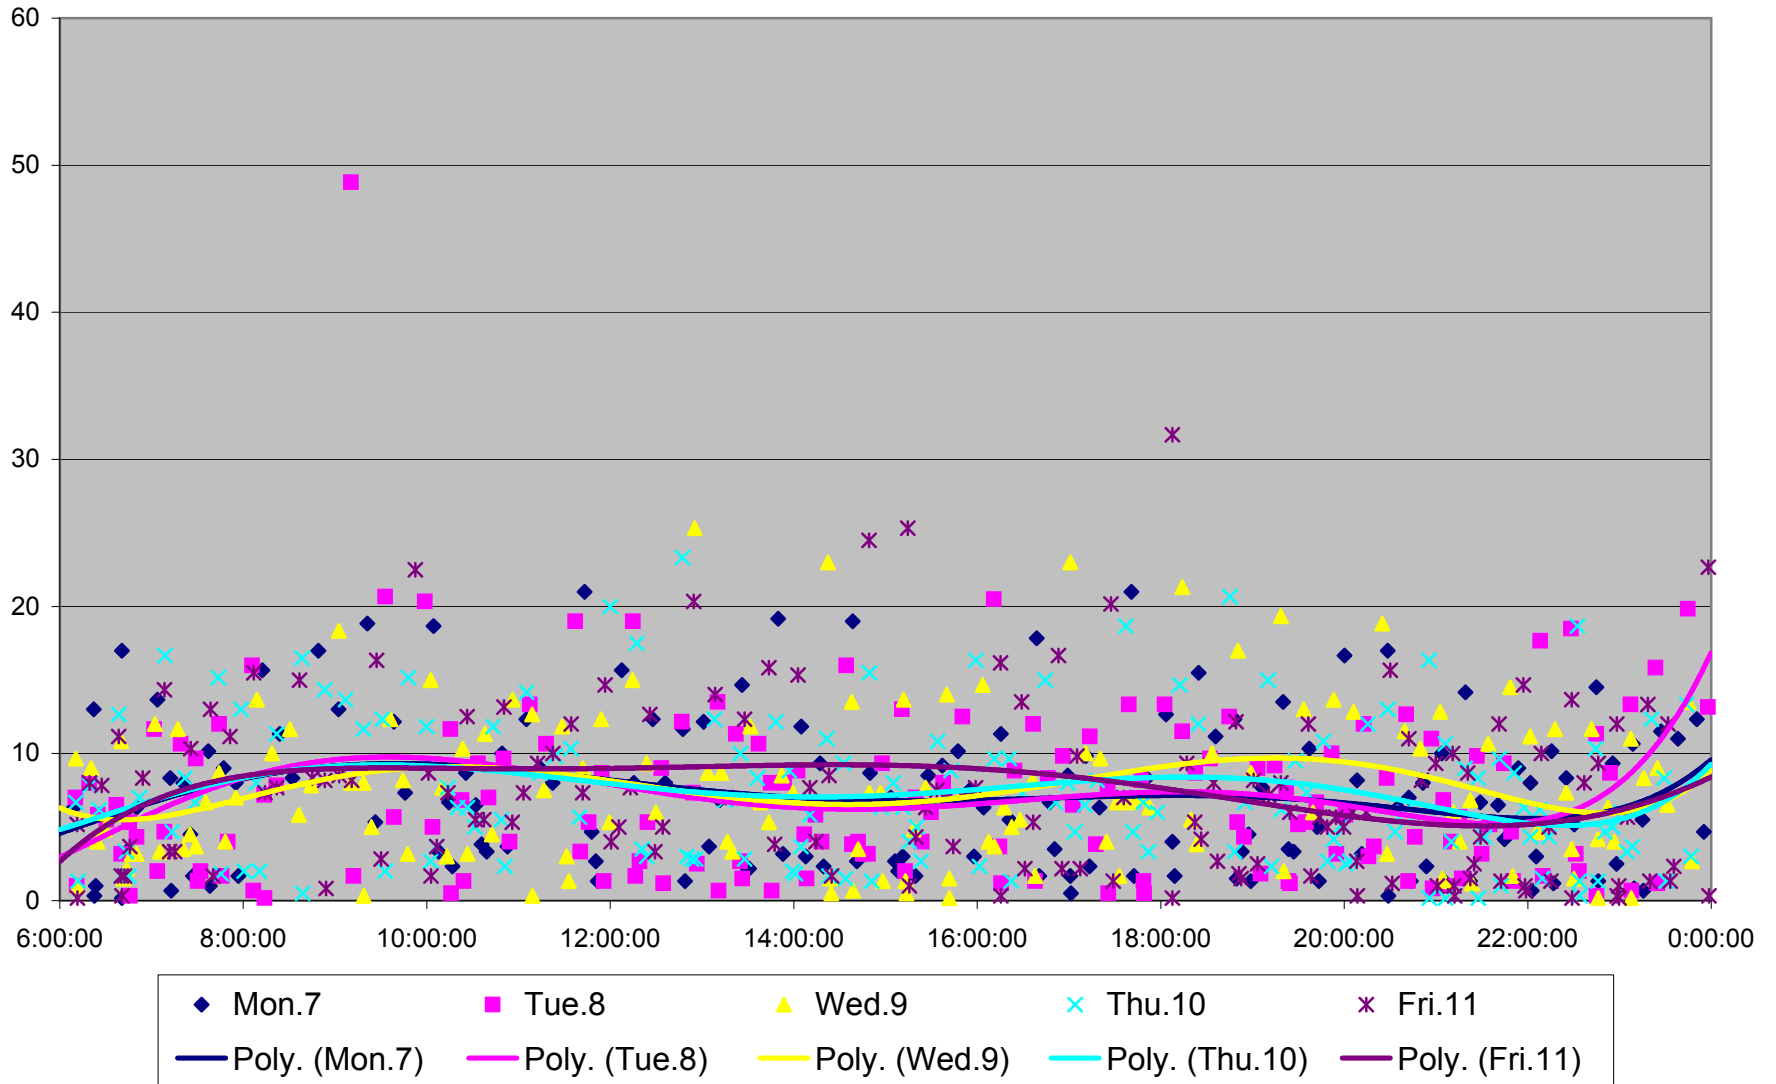

501 Queen Headways at Woodbine Ave. Eastbound September 2013

501 Queen Headways at Woodbine Ave. Eastbound September 2013

501 Queen Headways at Woodbine Ave. Eastbound October 2013

501 Queen Headways at Woodbine Ave. Eastbound October 2013