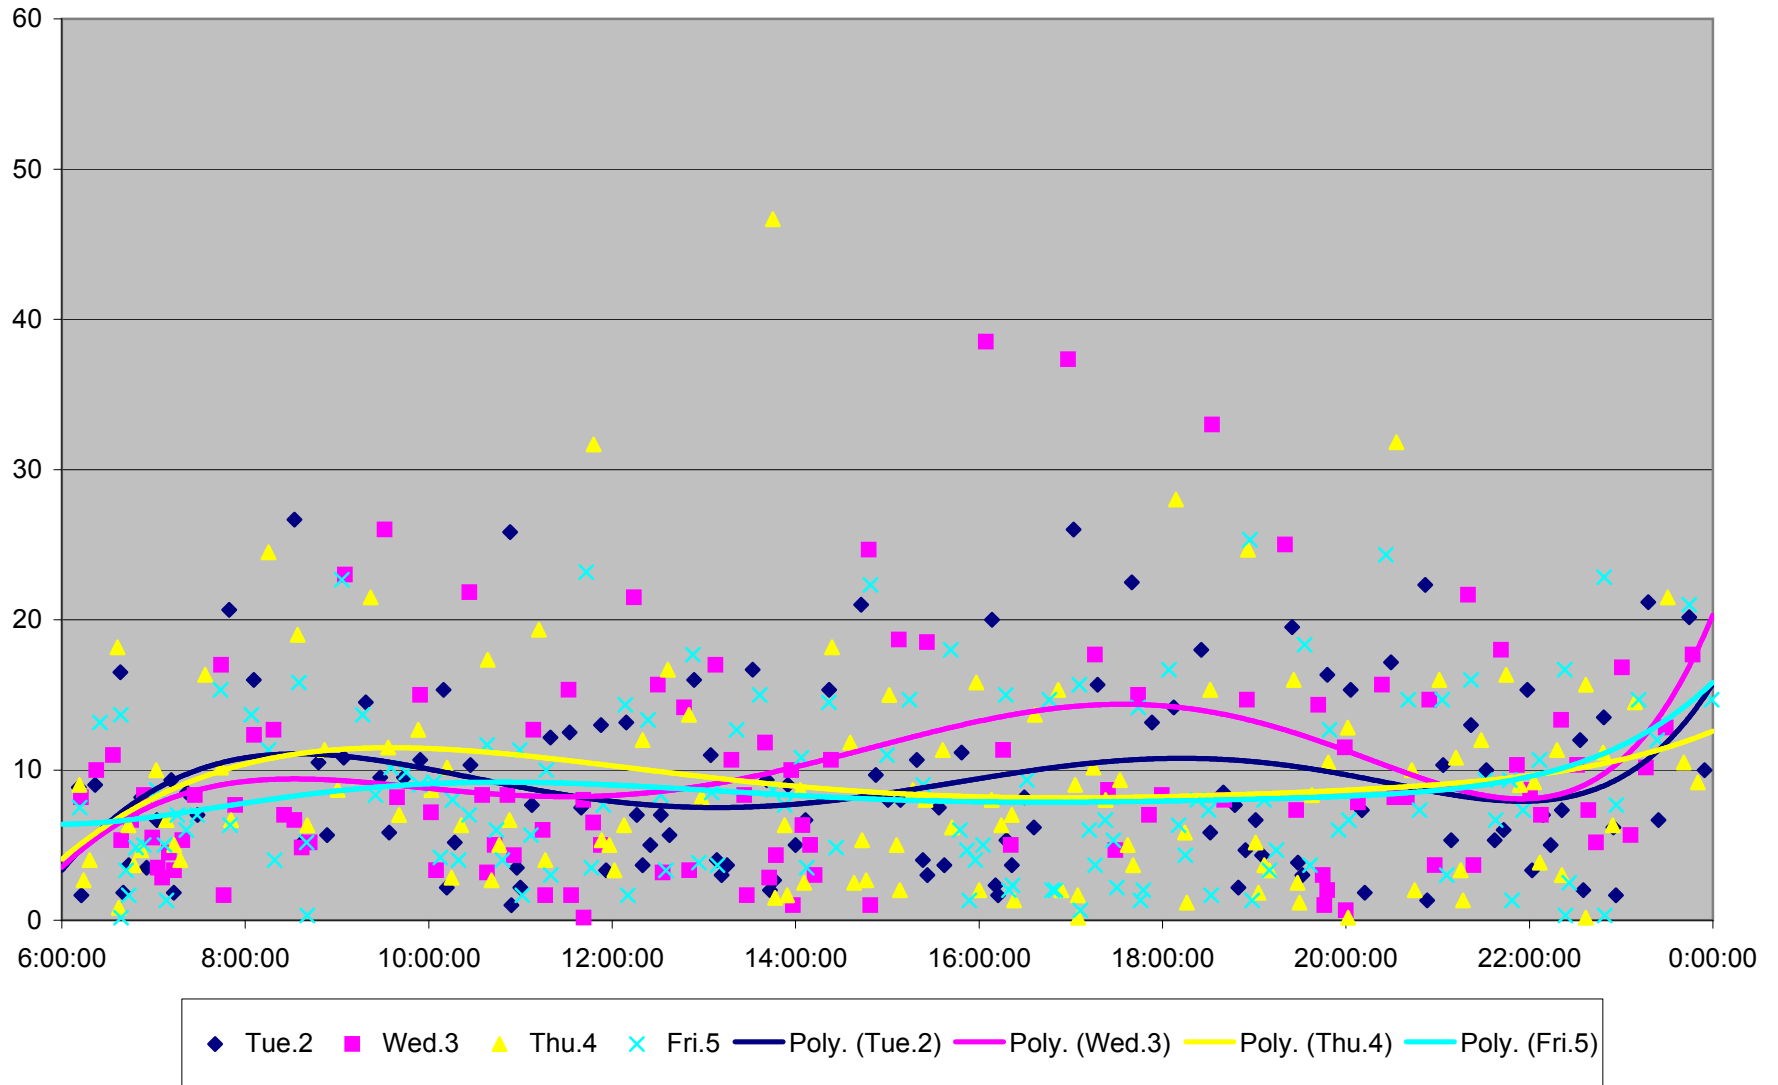

501 Queen Headways at Woodbine Ave. Eastbound May 2013

501 Queen Headways at Woodbine Ave. Eastbound May 2013

501 Queen Headways at Woodbine Ave. Eastbound May 2013

501 Queen Headways at Woodbine Ave. Eastbound May 2013

501 Queen Headways at Woodbine Ave. Eastbound May 2013

501 Queen Headways at Woodbine Ave. Eastbound July 2013

501 Queen Headways at Woodbine Ave. Eastbound July 2013

501 Queen Headways at Woodbine Ave. Eastbound July 2013