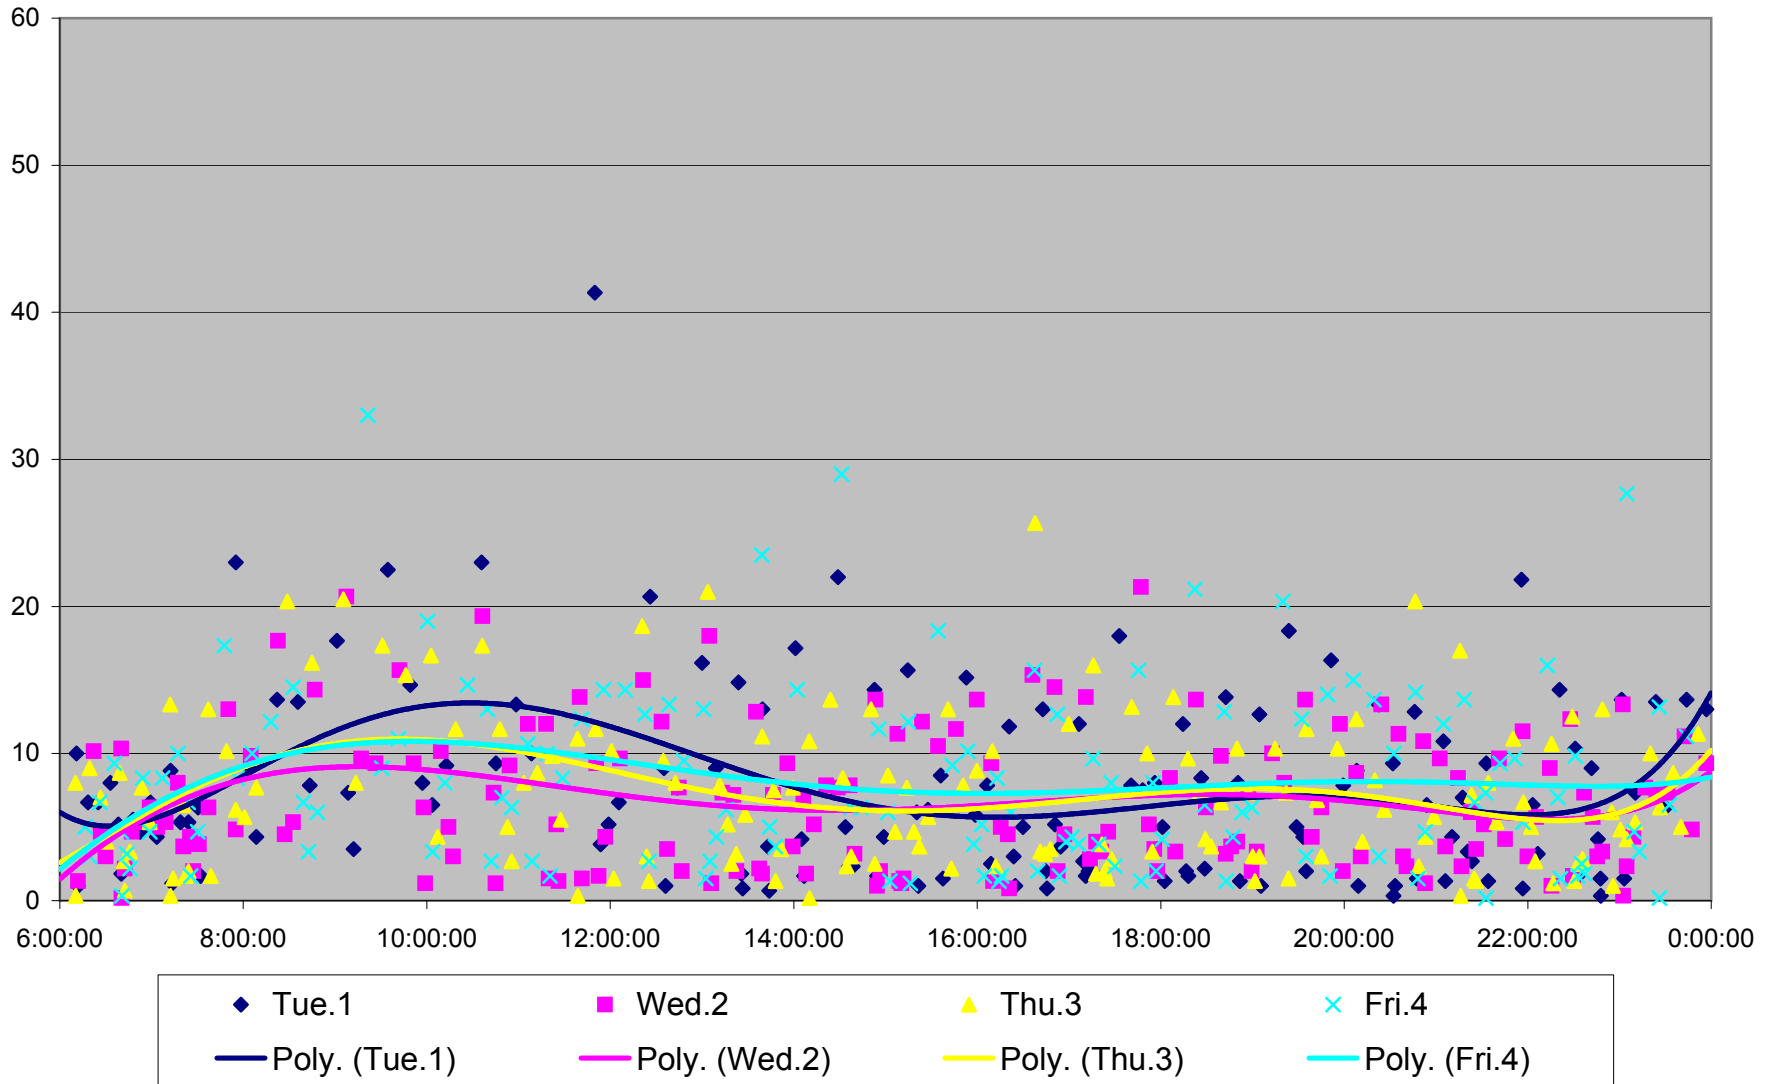

501 Queen Headways at Woodbine Ave. Eastbound October 2013