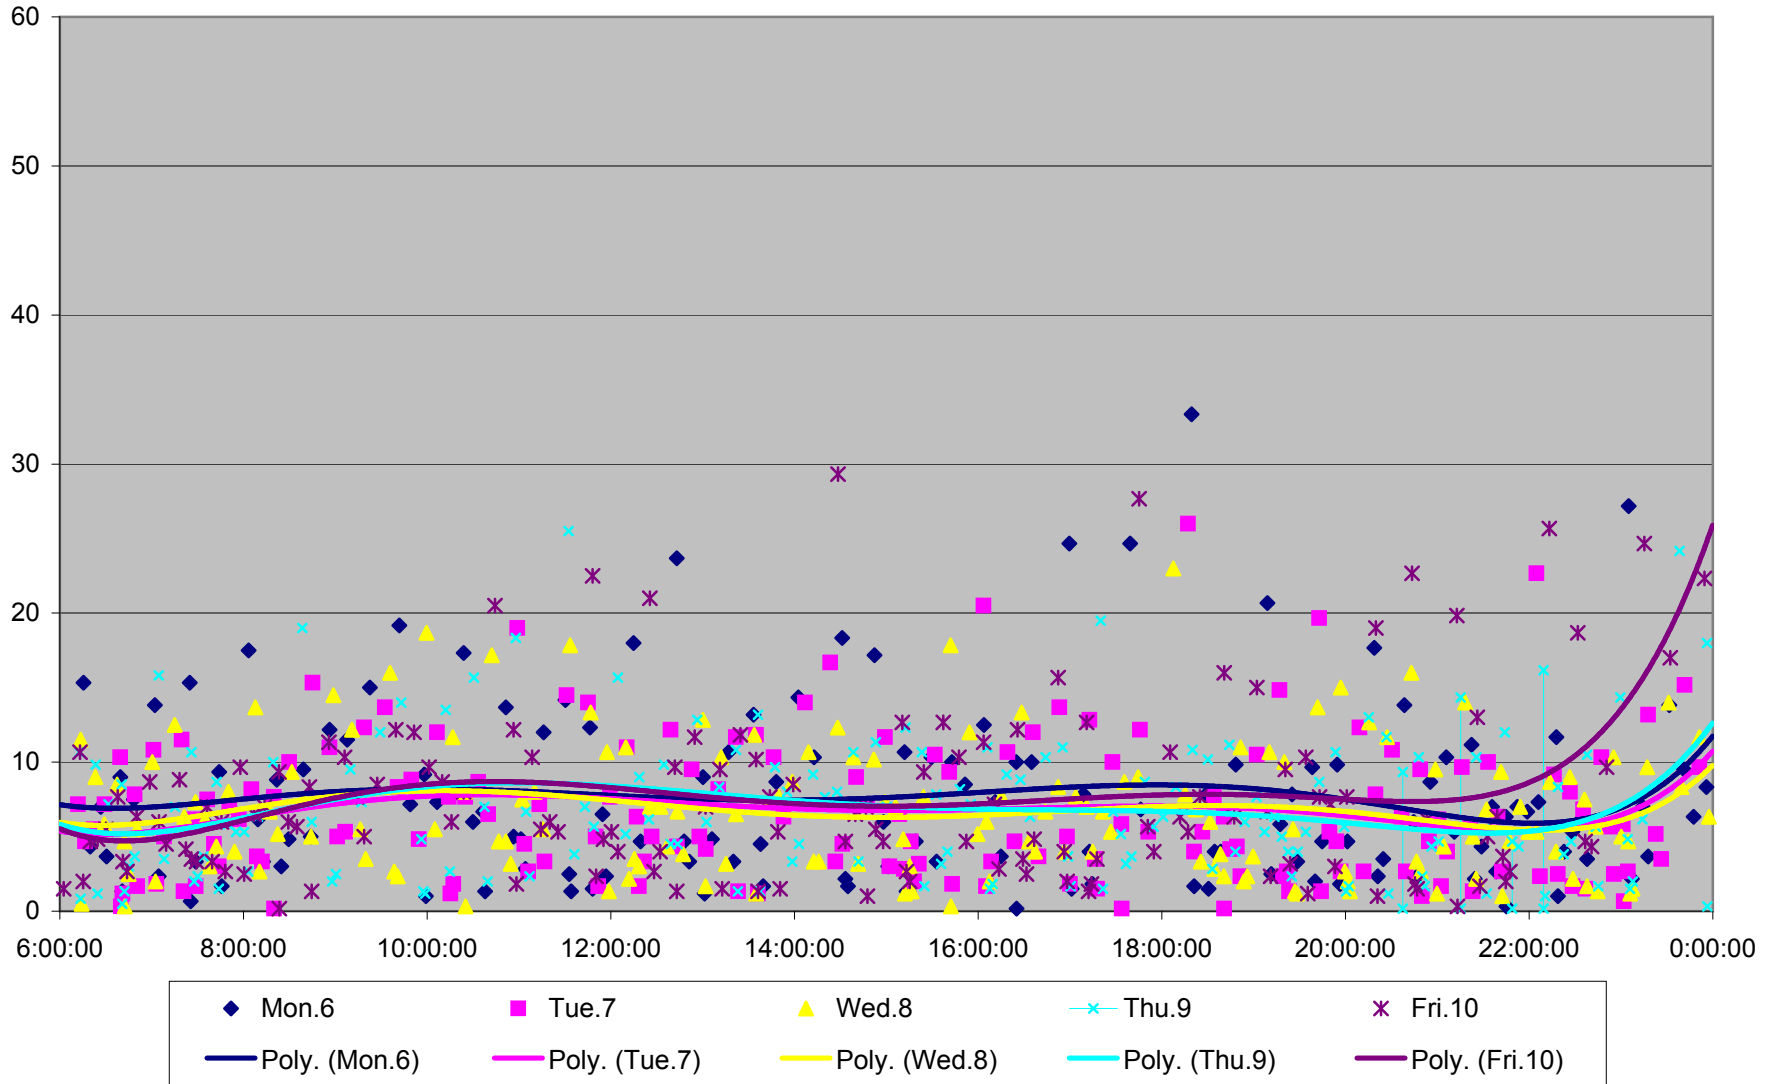

501 Queen Headways at Woodbine Ave. Eastbound May 2013

501 Queen Headways at Woodbine Ave. Eastbound May 2013

501 Queen Headways at Woodbine Ave. Eastbound May 2013

501 Queen Headways at Woodbine Ave. Eastbound May 2013