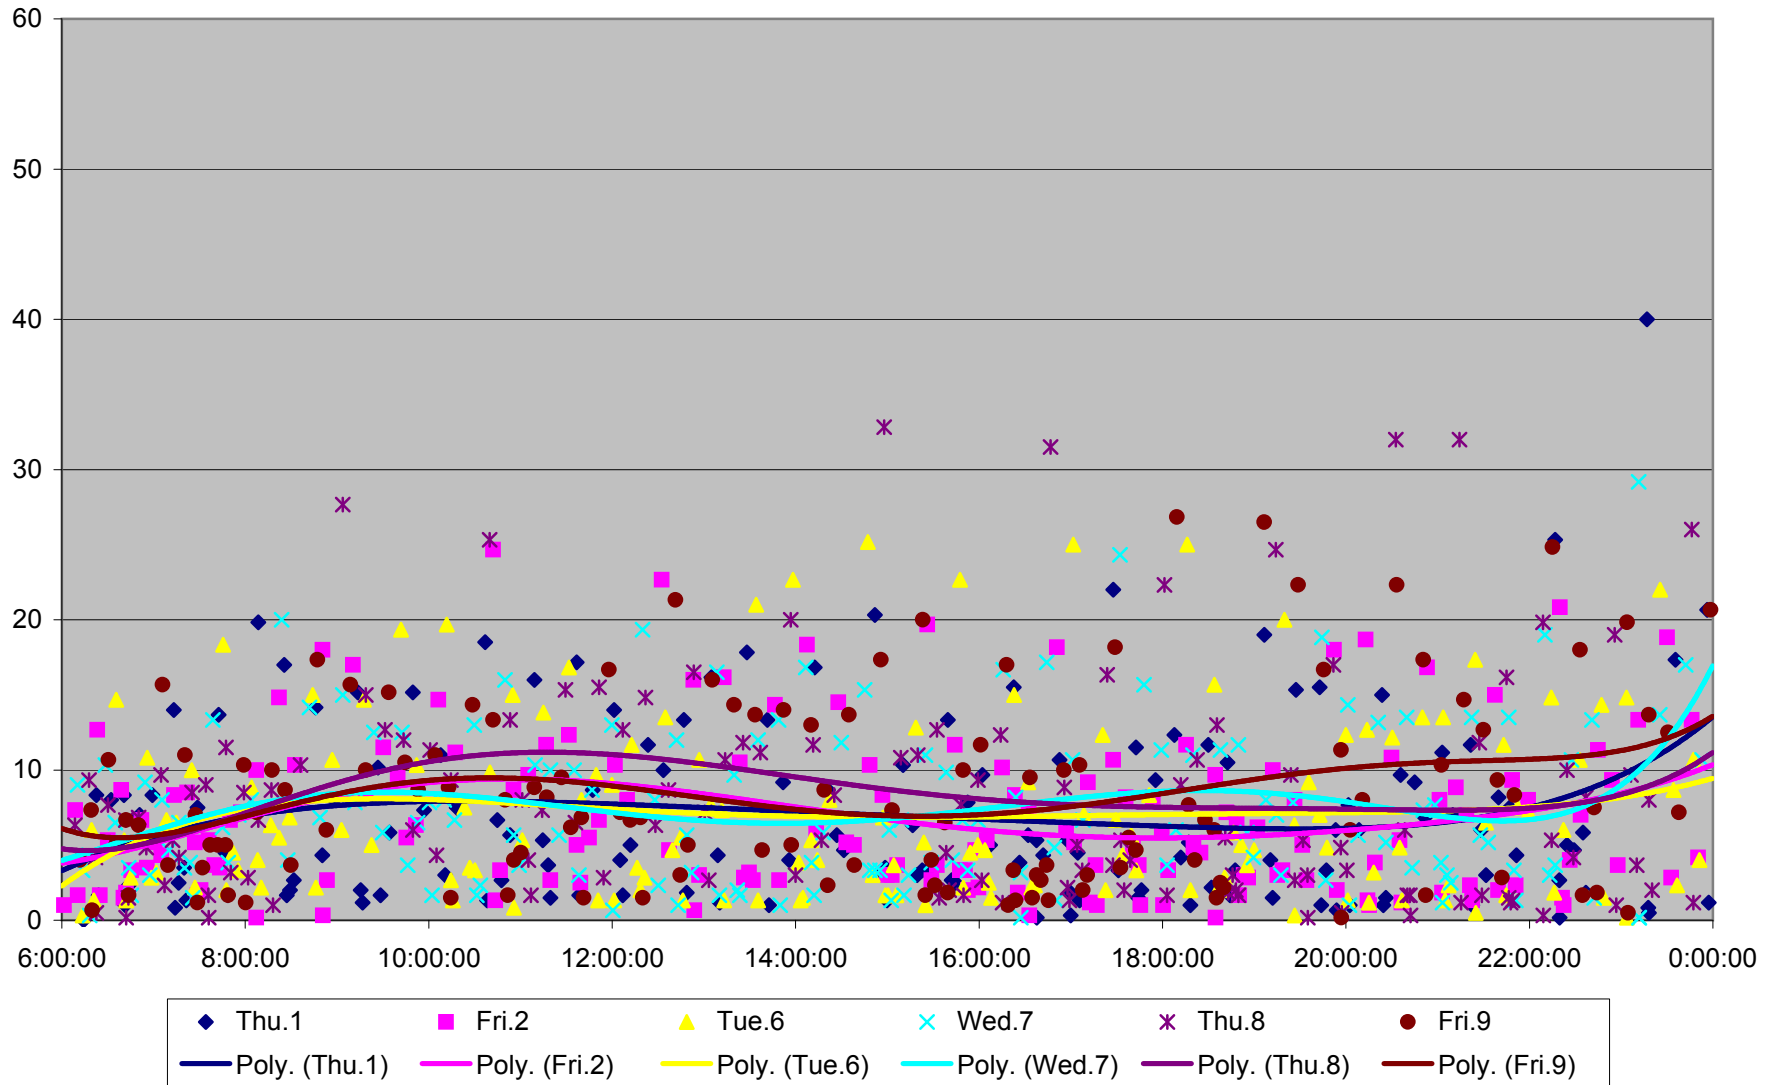

501 Queen Headways at Woodbine Ave. Eastbound August 2013