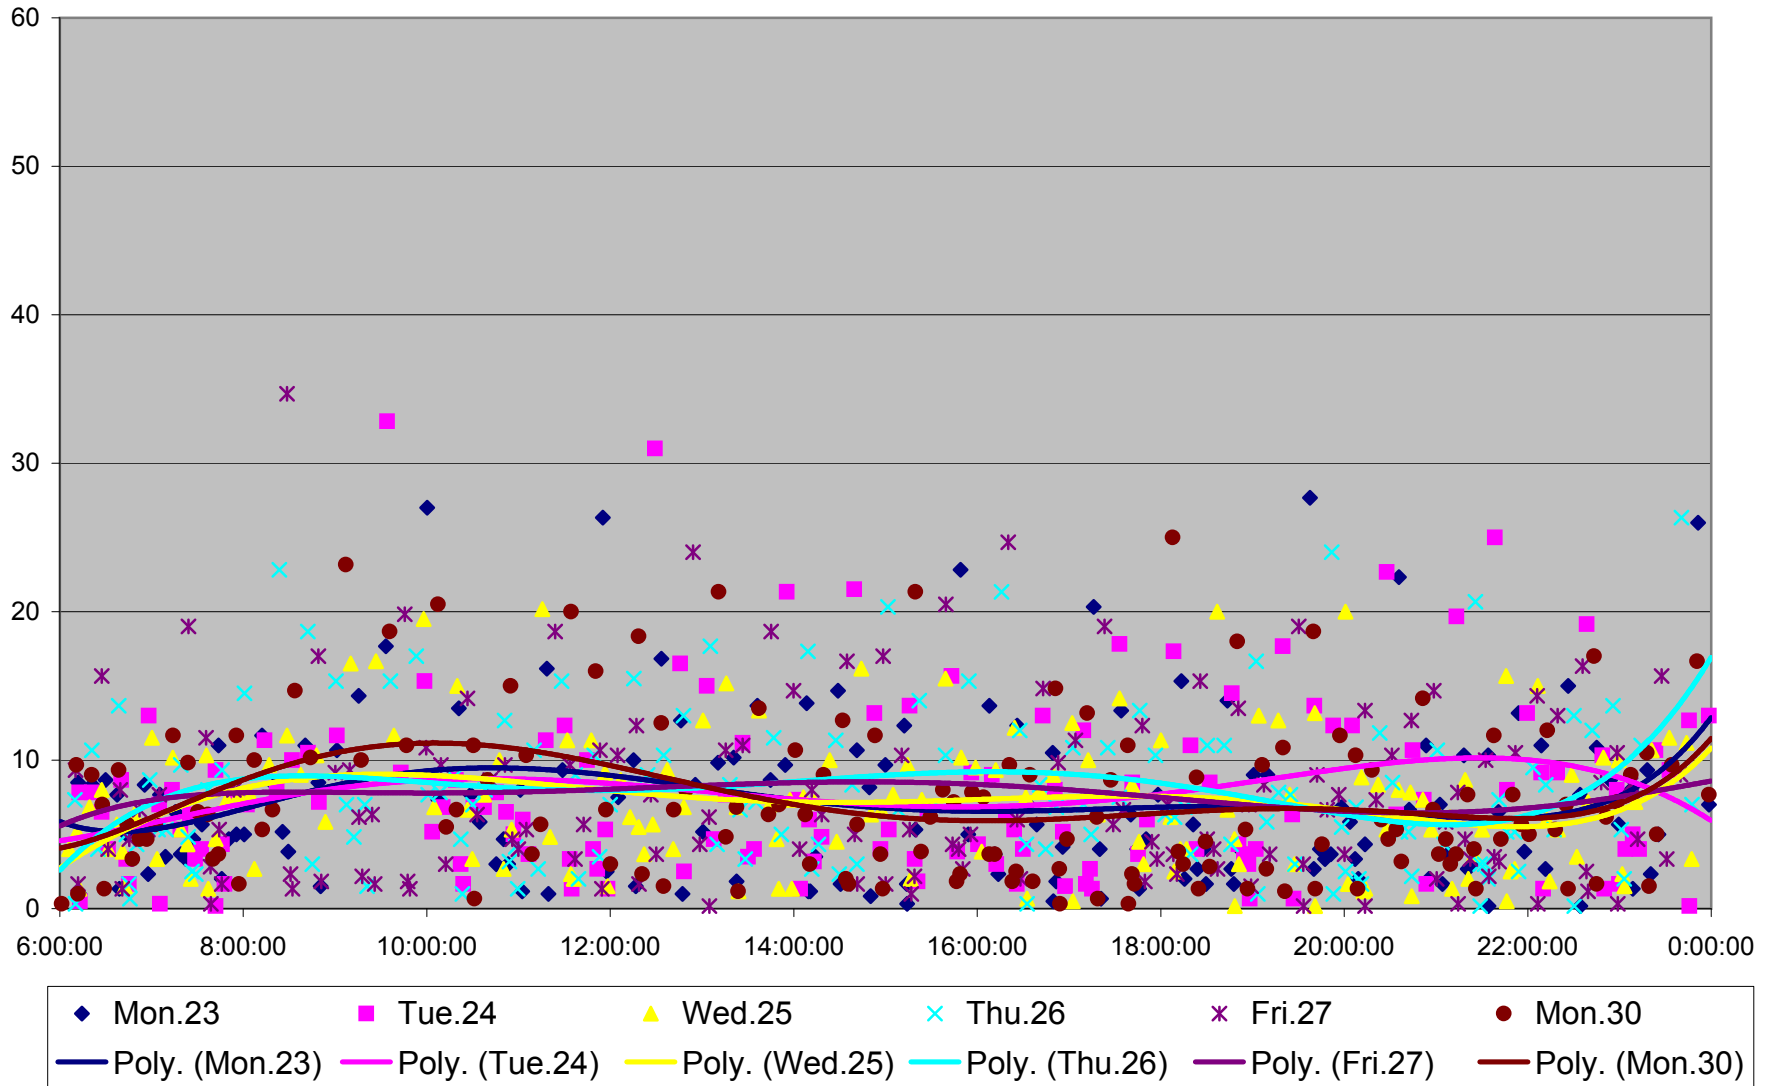

501 Queen Headways at Woodbine Ave. Eastbound September 2013