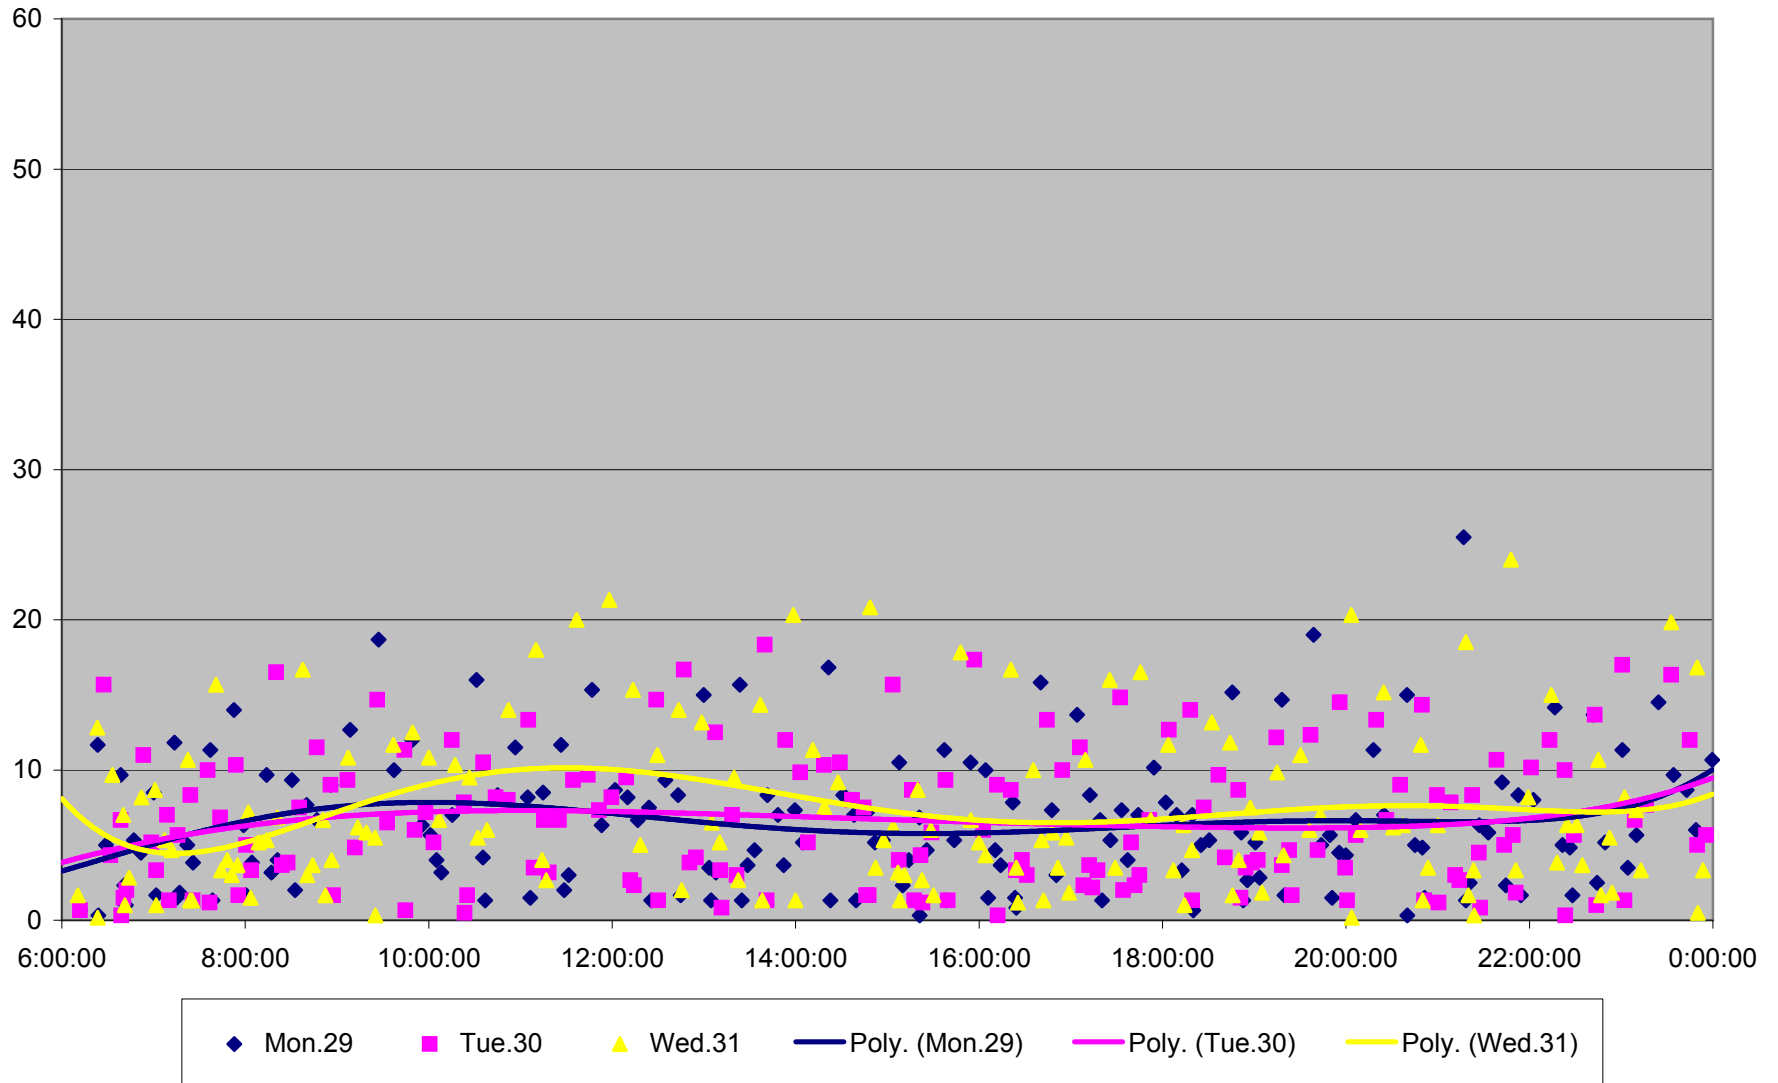

501 Queen Headways at Woodbine Ave. Eastbound July 2013