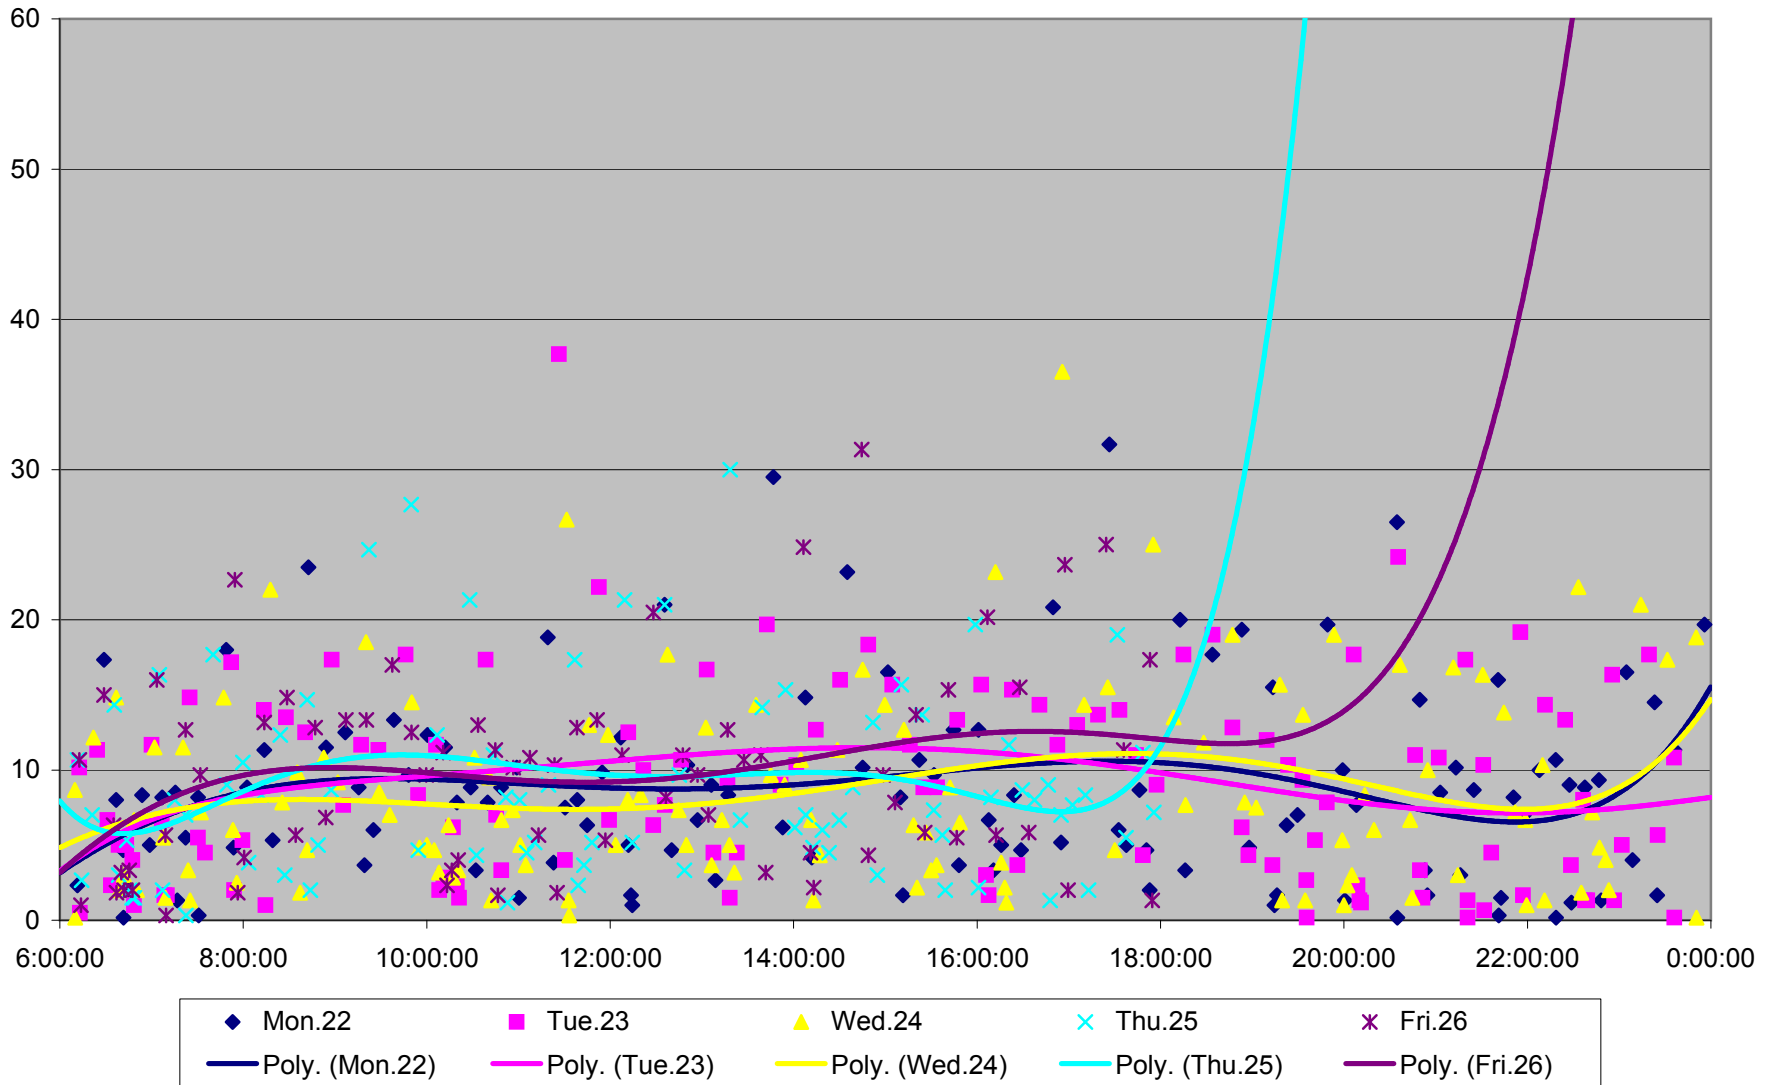

501 Queen Headways at Woodbine Ave. Eastbound July 2013