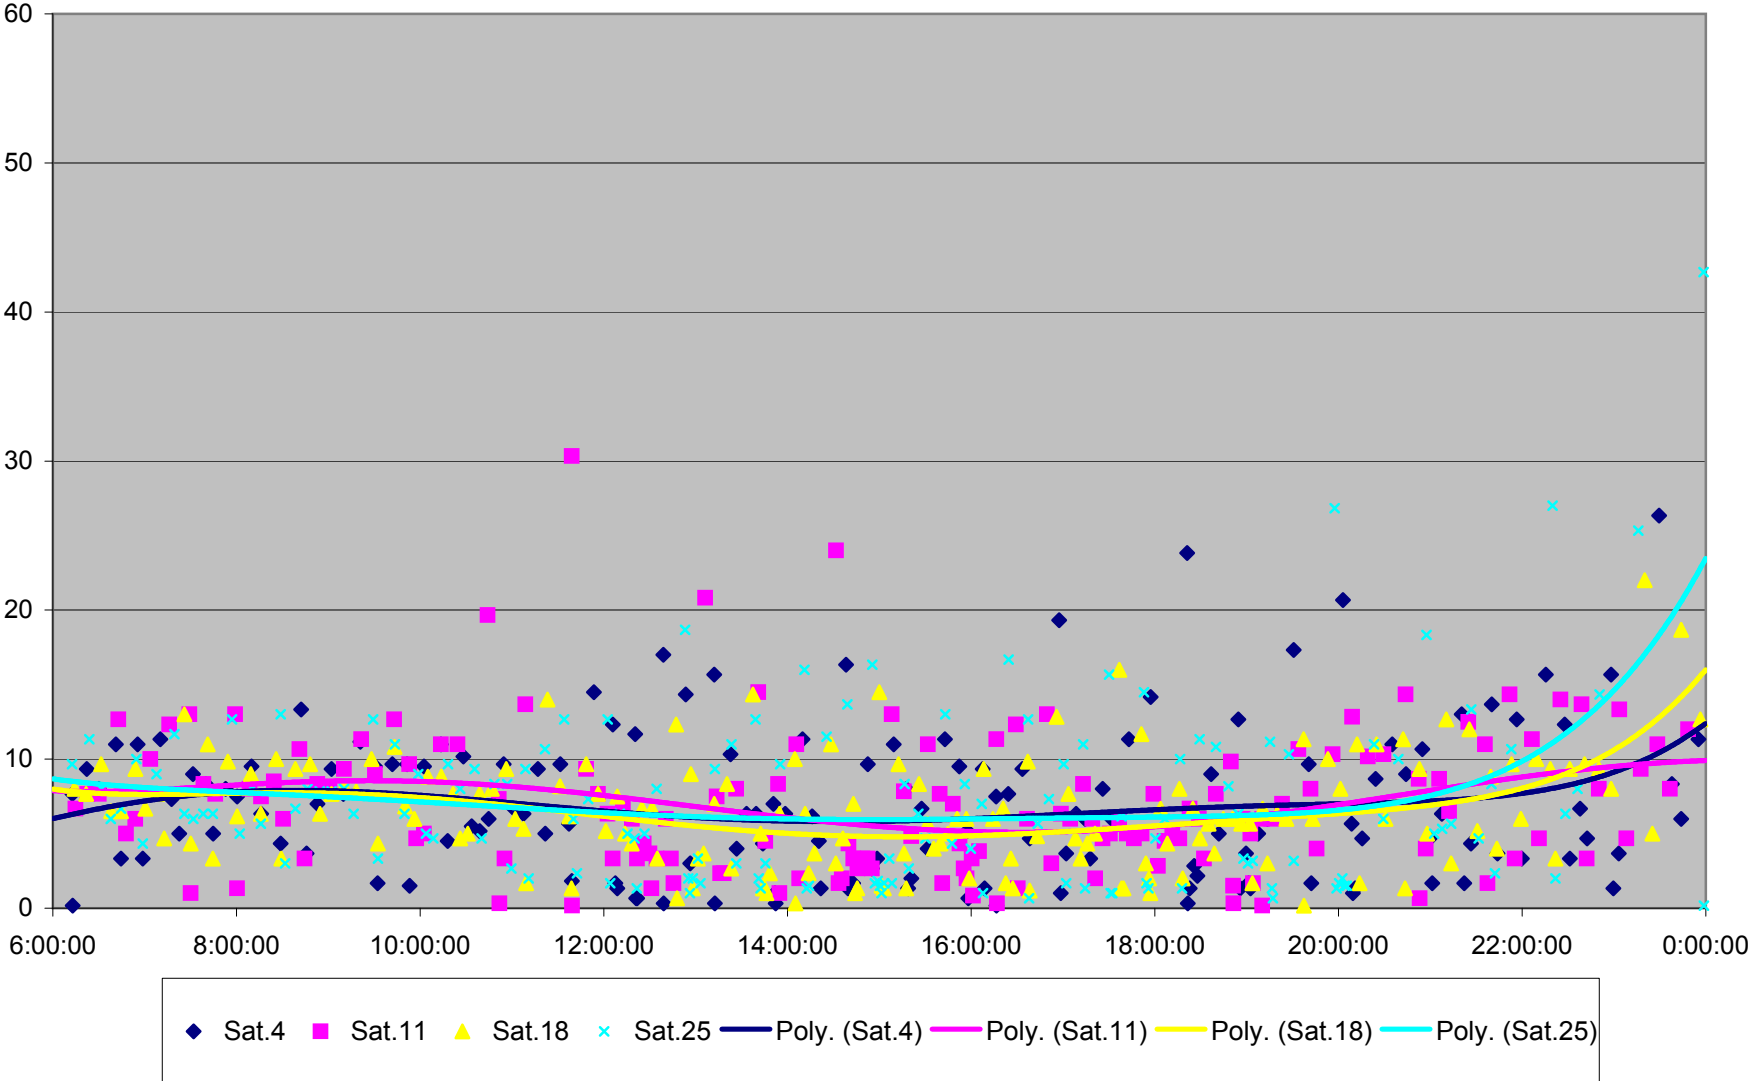

501 Queen Headways at Triller Ave. Eastbound May 2013

501 Queen Headways at Triller Ave. Eastbound July 2013

501 Queen Headways at Triller Ave. Eastbound August 2013

501 Queen Headways at Triller Ave. Eastbound September 2013

501 Queen Headways at Triller Ave. Eastbound October 2013