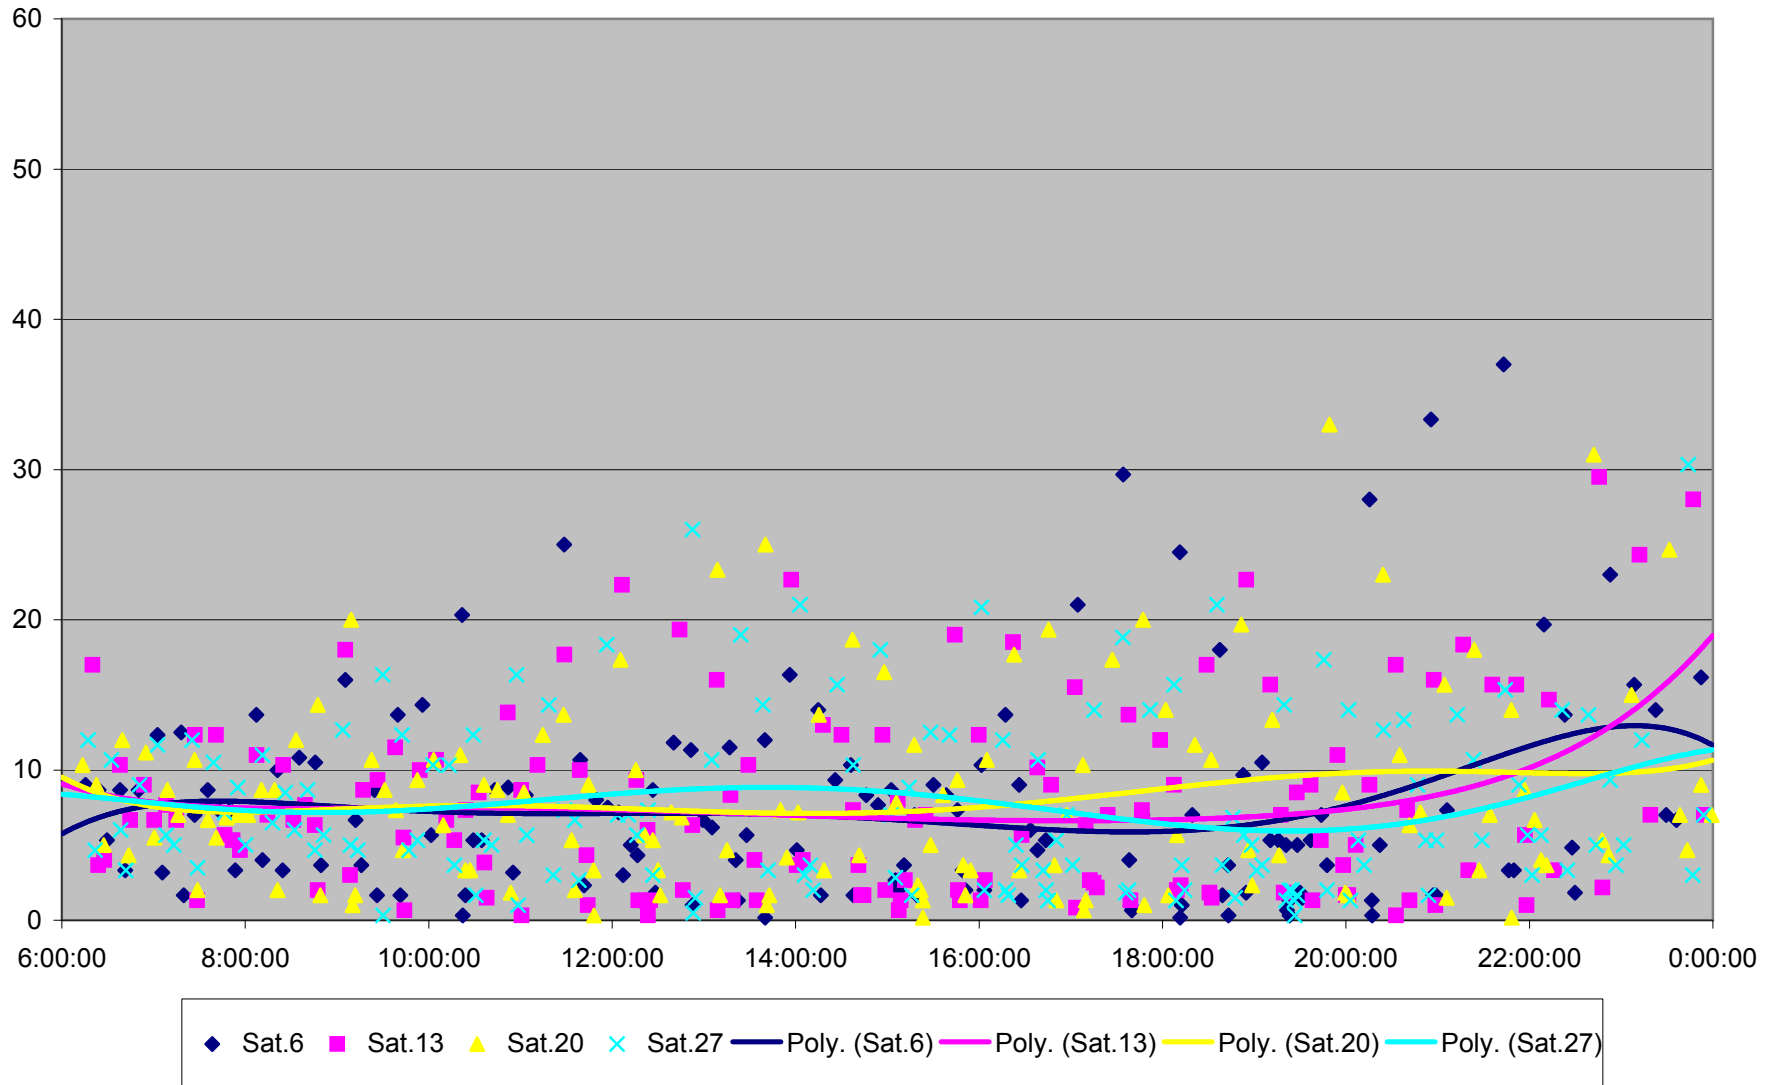

501 Queen Headways at Triller Ave. Eastbound May 2013

501 Queen Headways at Triller Ave. Eastbound July 2013

501 Queen Headways at Triller Ave. Eastbound August 2013

501 Queen Headways at Triller Ave. Eastbound September 2013

501 Queen Headways at Triller Ave. Eastbound October 2013