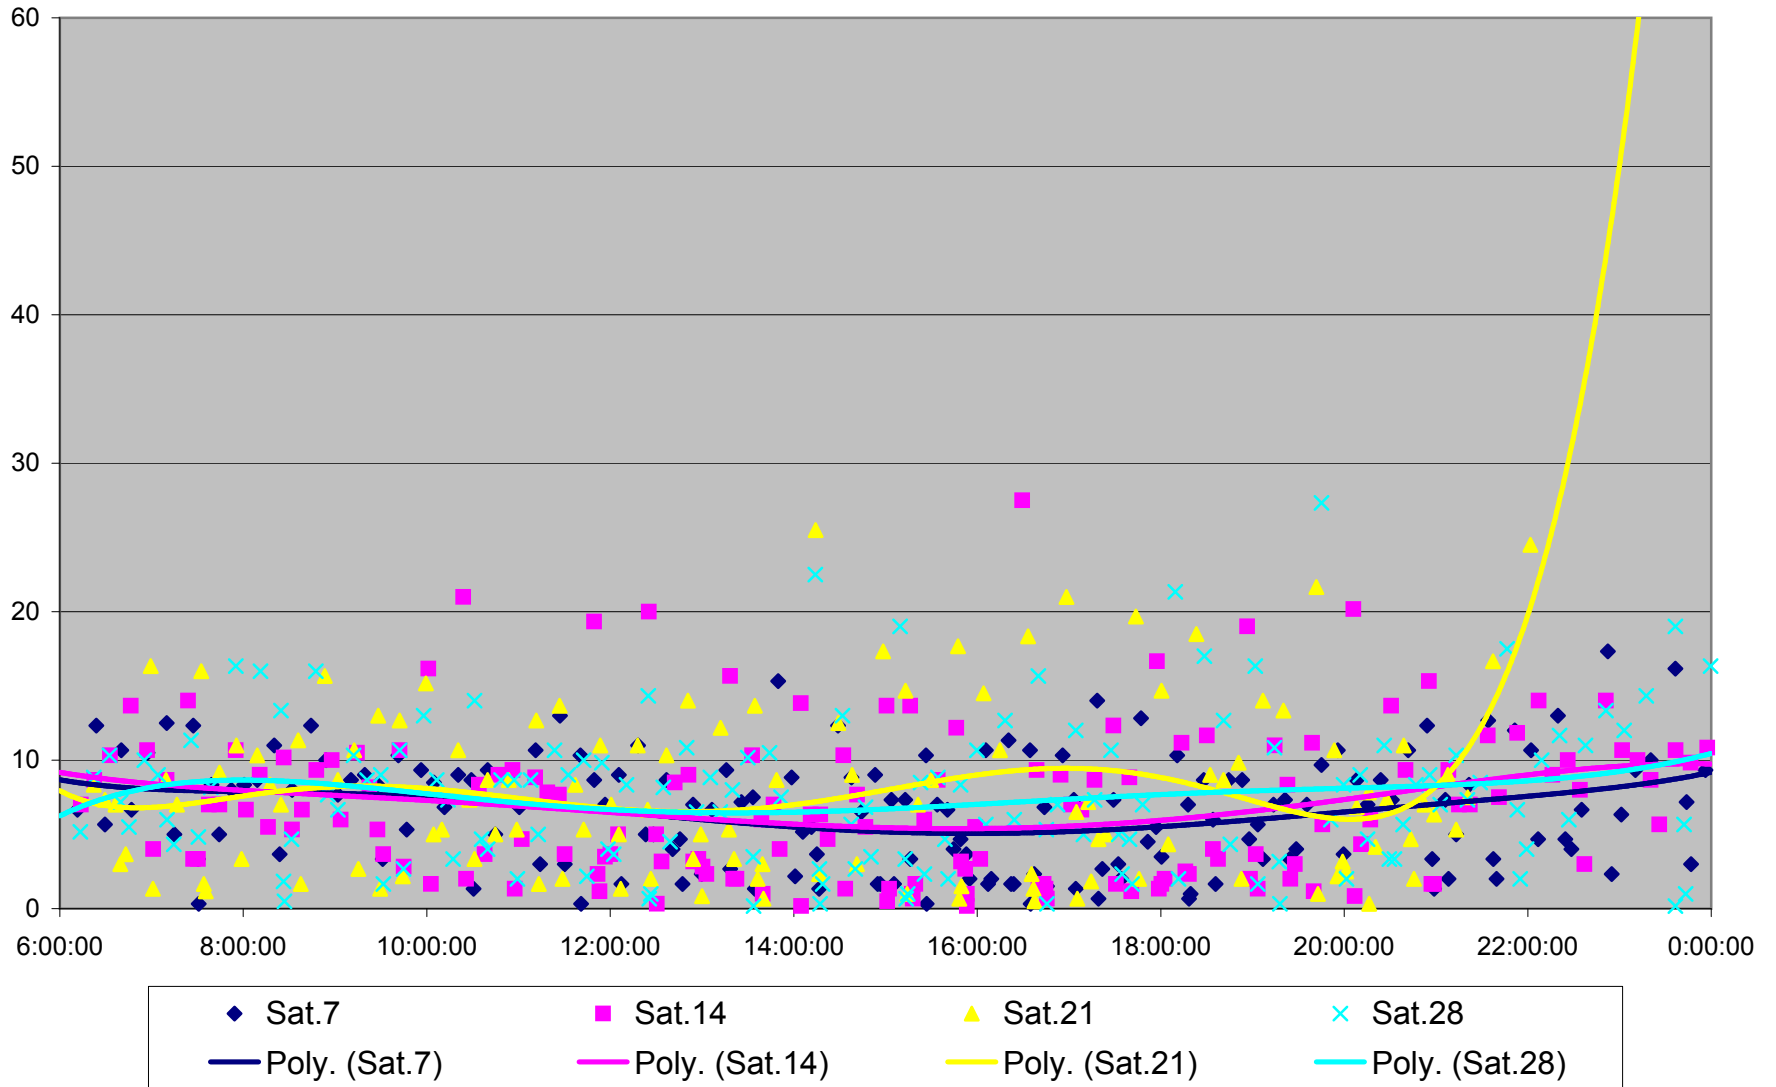

501 Queen Headways at Triller Ave. Eastbound May 2013

501 Queen Headways at Triller Ave. Eastbound July 2013

501 Queen Headways at Triller Ave. Eastbound August 2013

501 Queen Headways at Triller Ave. Eastbound September 2013

501 Queen Headways at Triller Ave. Eastbound October 2013