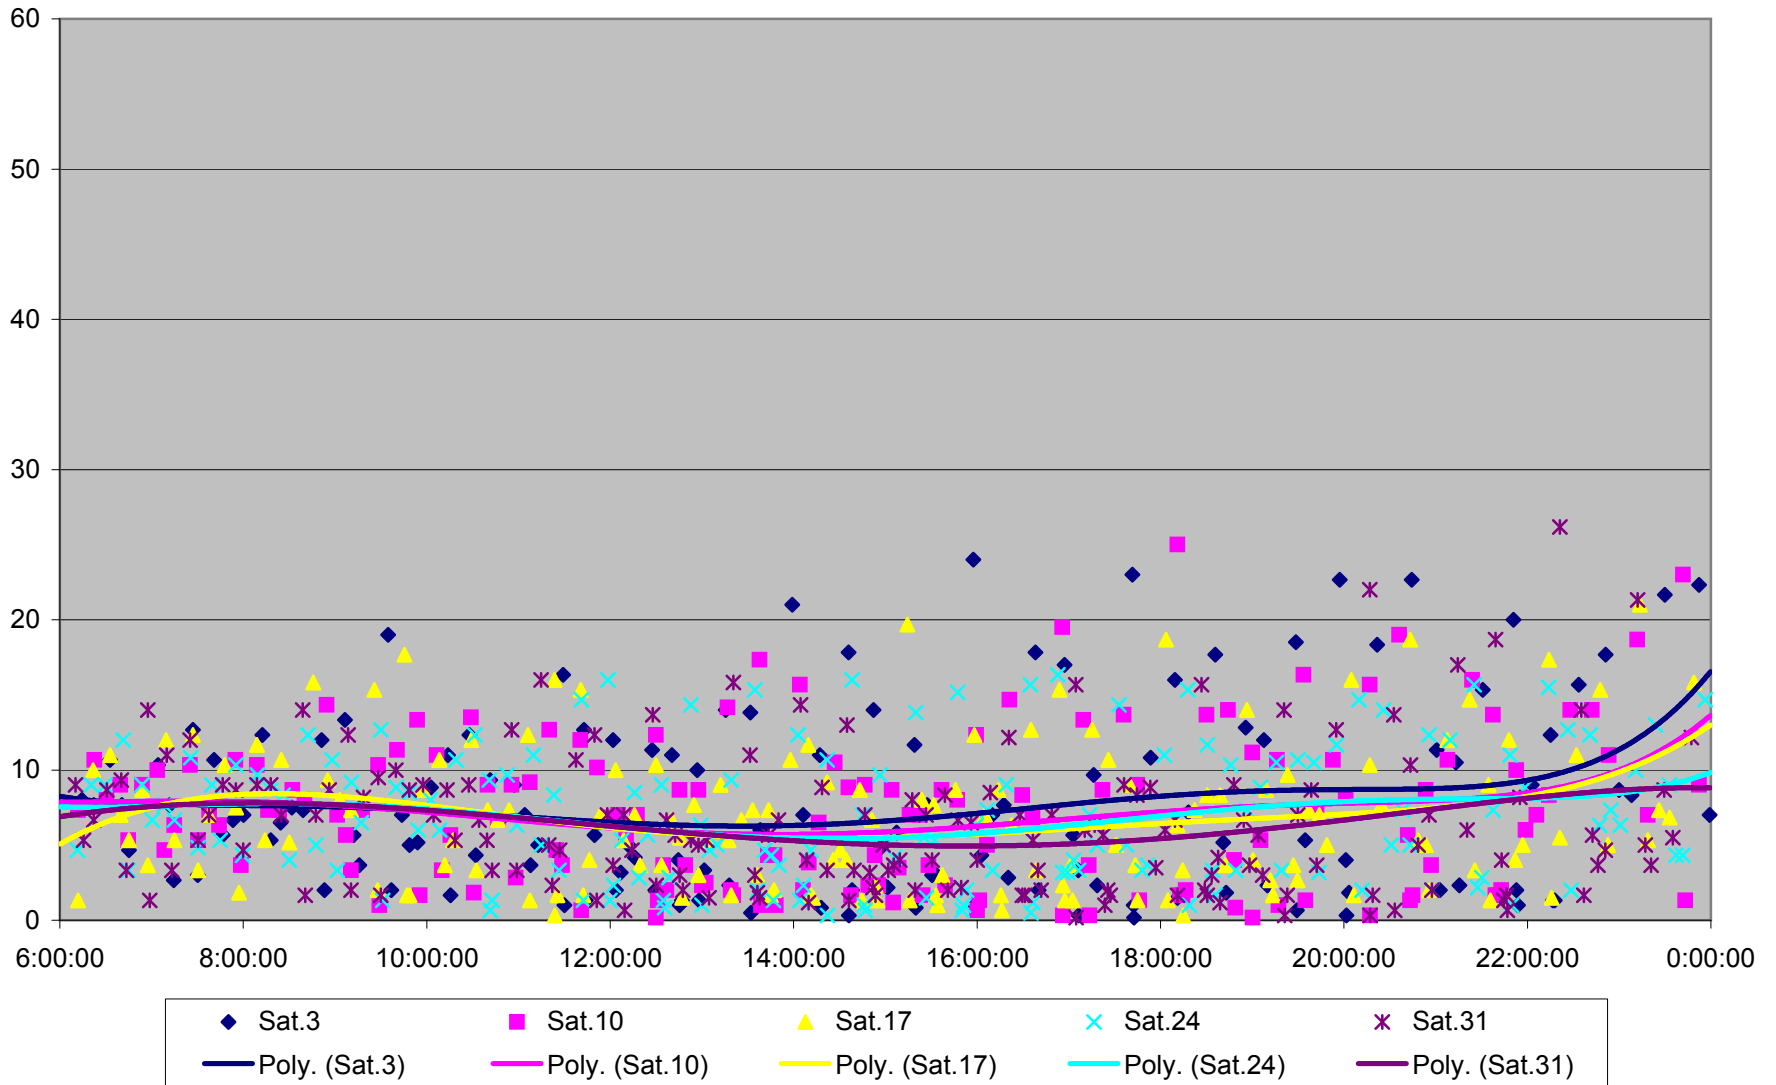

501 Queen Headways at Triller Ave. Eastbound May 2013

501 Queen Headways at Triller Ave. Eastbound July 2013

501 Queen Headways at Triller Ave. Eastbound August 2013

501 Queen Headways at Triller Ave. Eastbound September 2013

501 Queen Headways at Triller Ave. Eastbound October 2013