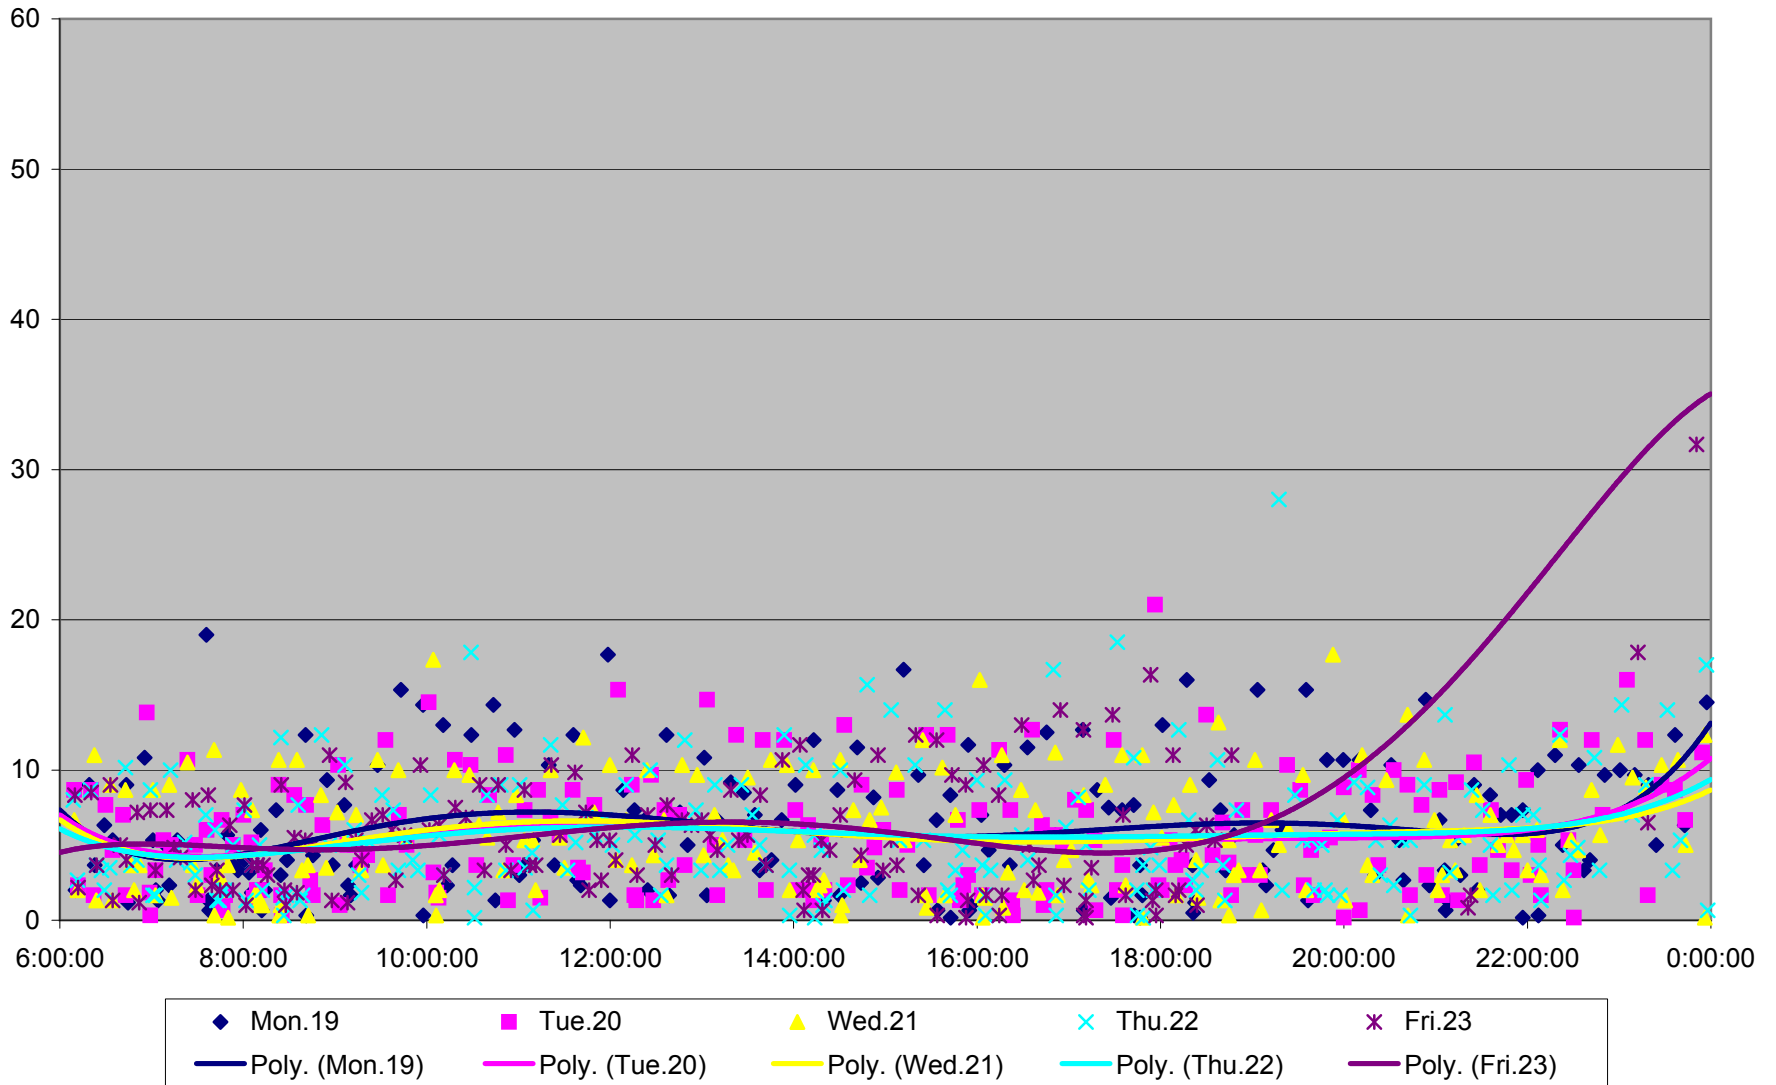

501 Queen Headways at Triller Ave. Eastbound August 2013