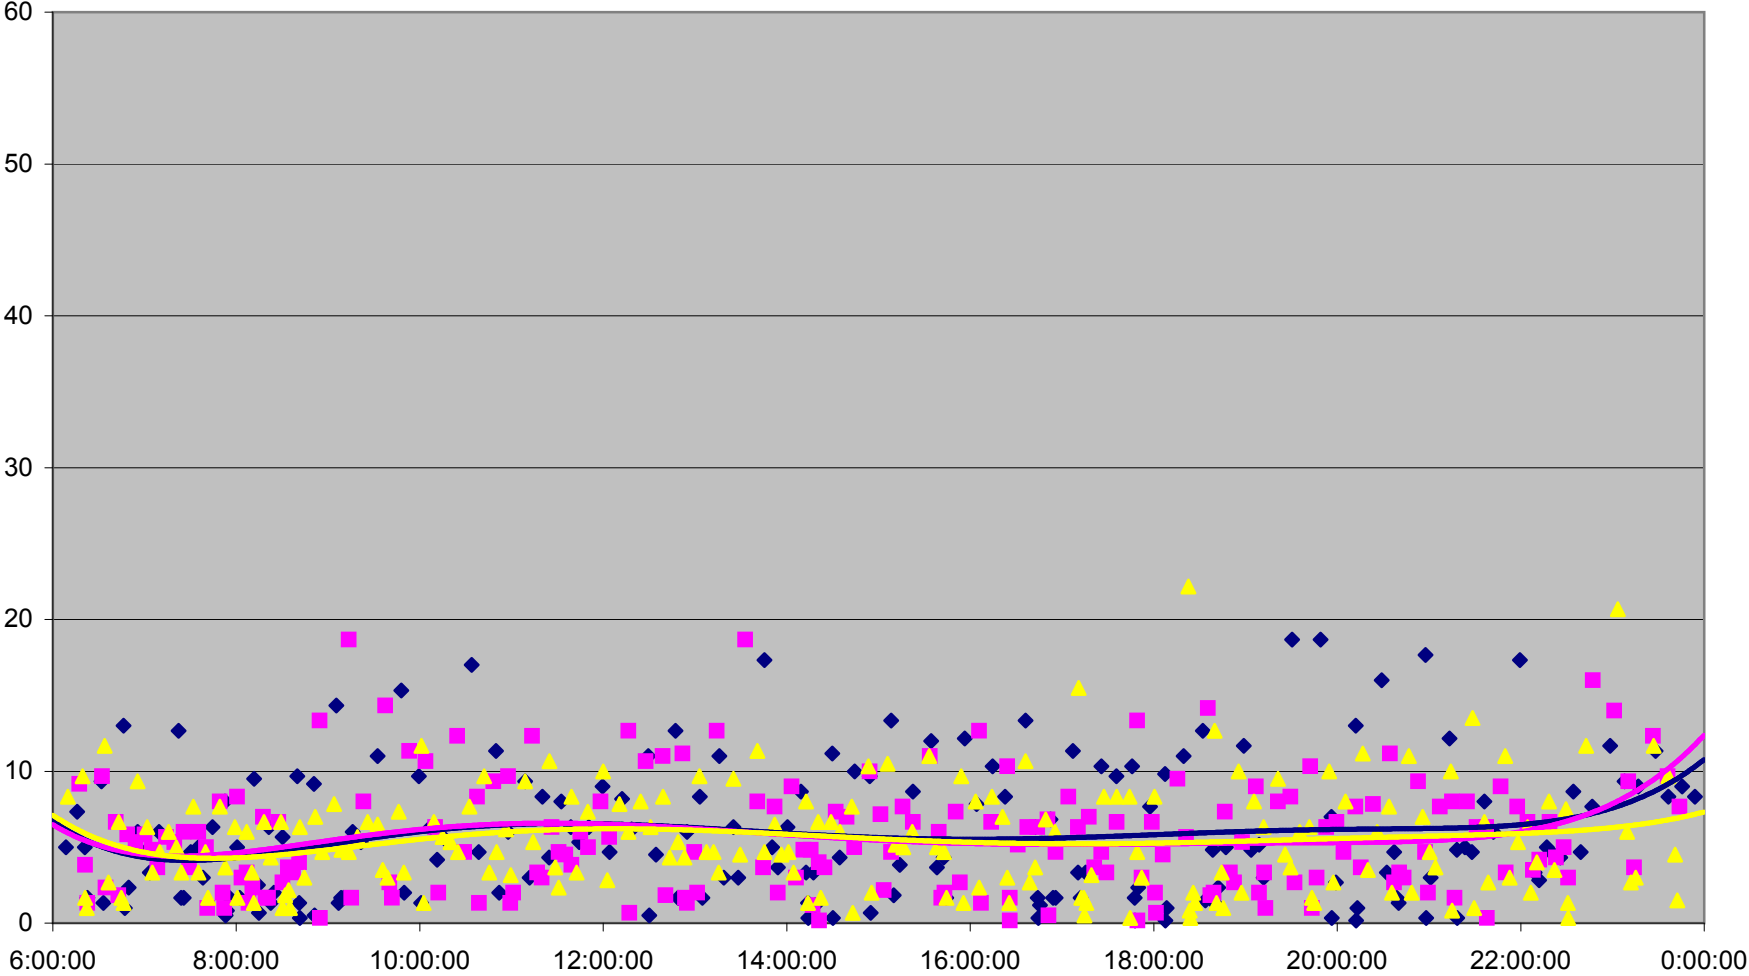

501 Queen Headways at Triller Ave. Eastbound May 2013

◆ Wed.1 ■ Thu.2 ▲ Fri.3 — Poly. (Wed.1) — Poly. (Thu.2) — Poly. (Fri.3)

501 Queen Headways at Triller Ave. Eastbound May 2013

501 Queen Headways at Triller Ave. Eastbound May 2013

501 Queen Headways at Triller Ave. Eastbound May 2013

501 Queen Headways at Triller Ave. Eastbound May 2013

501 Queen Headways at Triller Ave. Eastbound July 2013

501 Queen Headways at Triller Ave. Eastbound July 2013

501 Queen Headways at Triller Ave. Eastbound July 2013

501 Queen Headways at Triller Ave. Eastbound July 2013

501 Queen Headways at Triller Ave. Eastbound July 2013

501 Queen Headways at Triller Ave. Eastbound August 2013