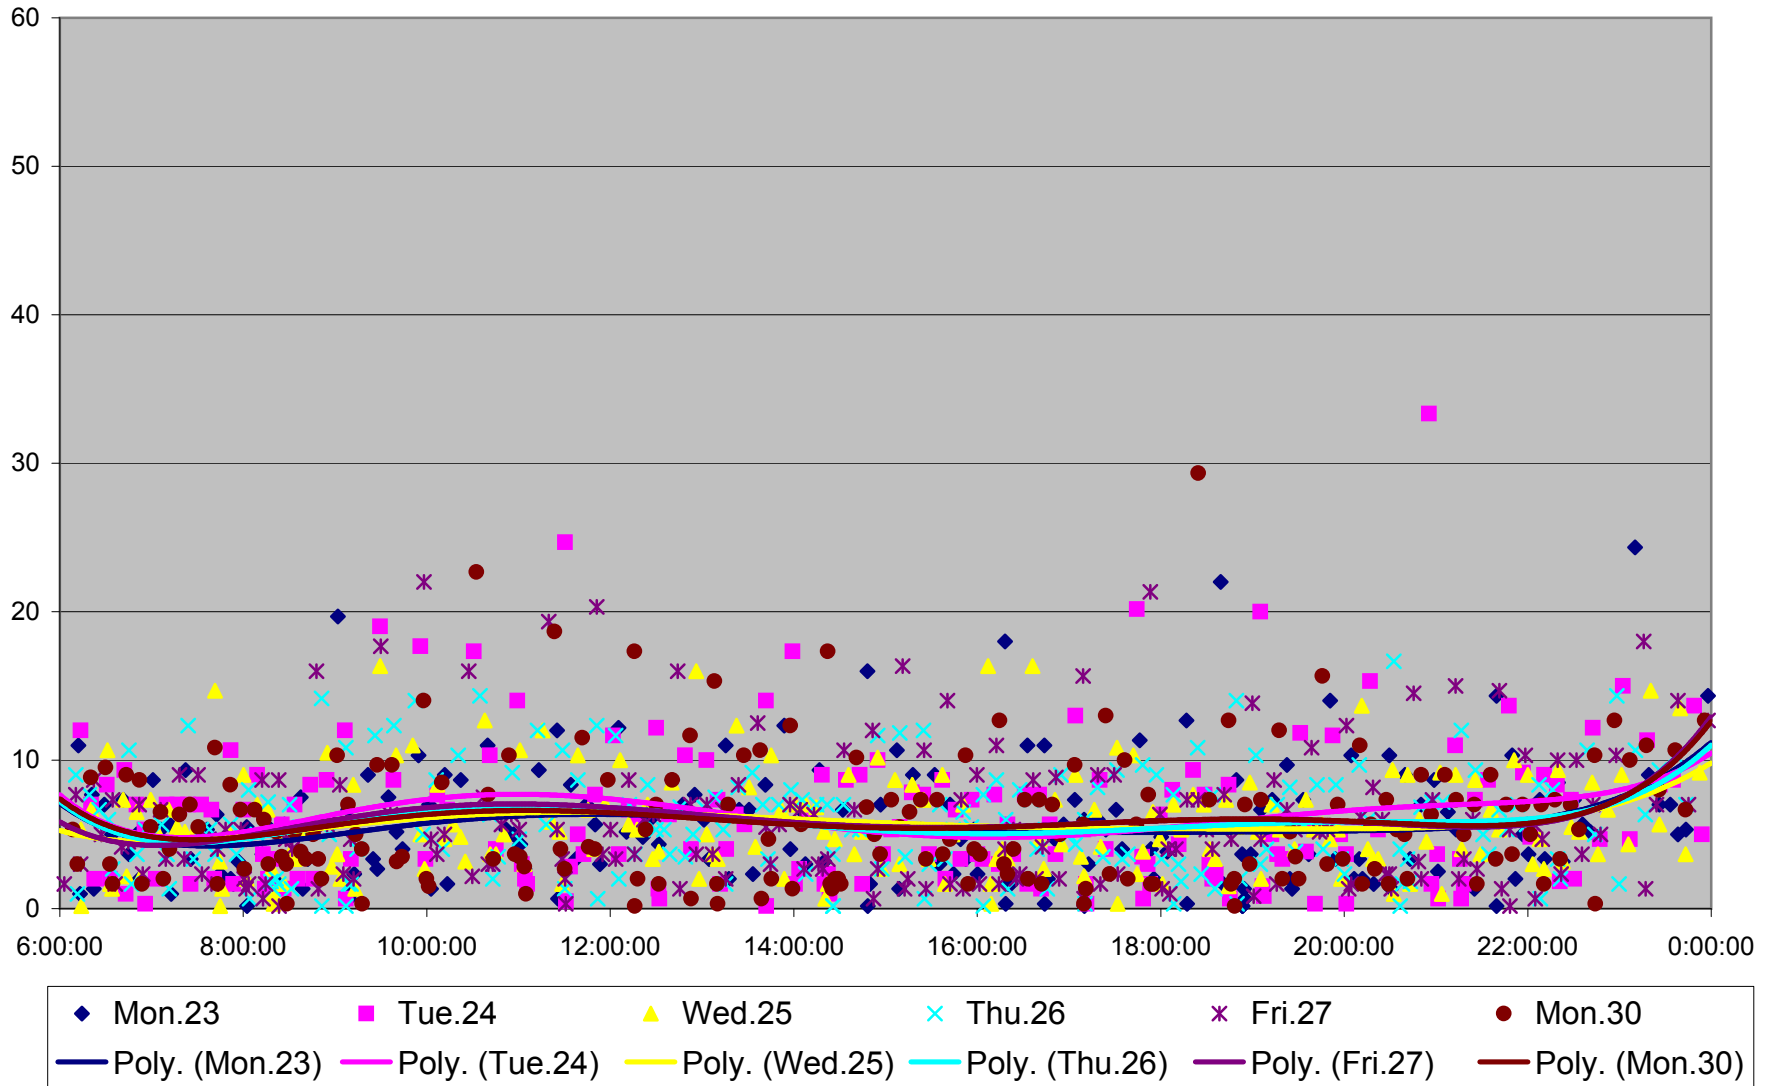

501 Queen Headways at Triller Ave. Eastbound September 2013