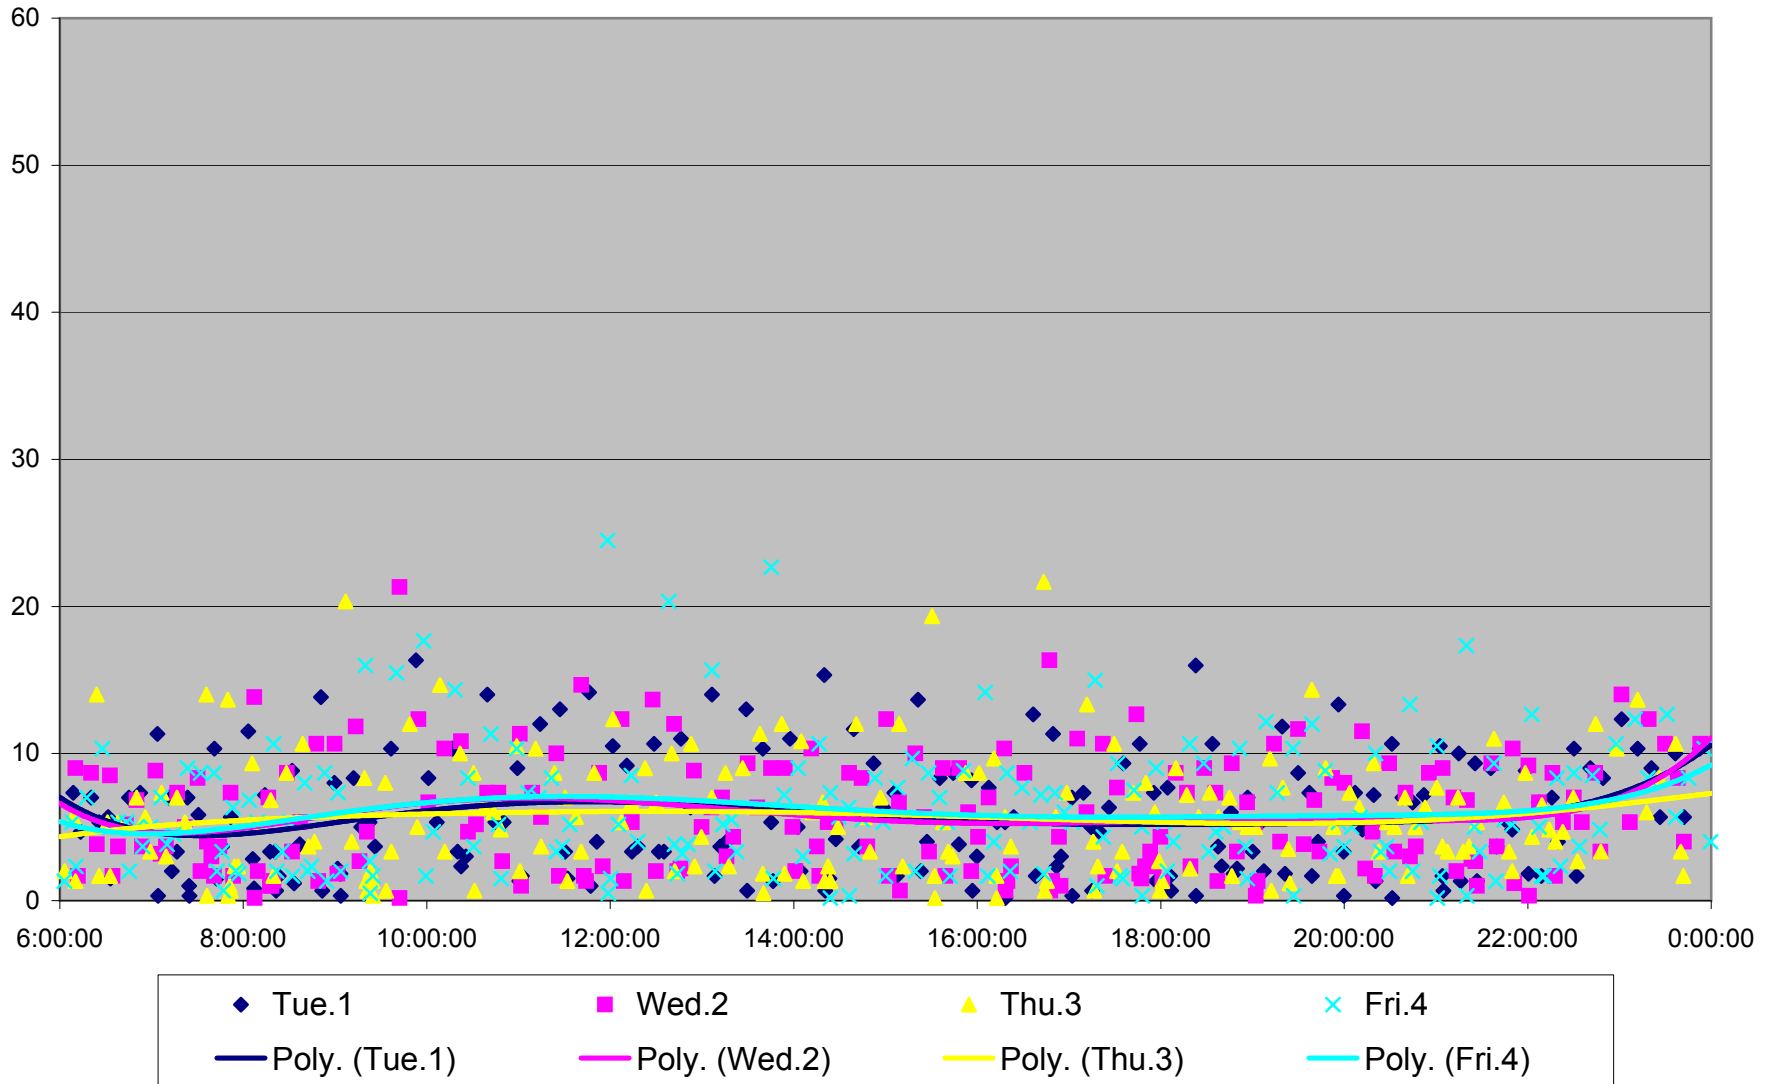

501 Queen Headways at Triller Ave. Eastbound September 2013

501 Queen Headways at Triller Ave. Eastbound September 2013

501 Queen Headways at Triller Ave. Eastbound September 2013

501 Queen Headways at Triller Ave. Eastbound October 2013