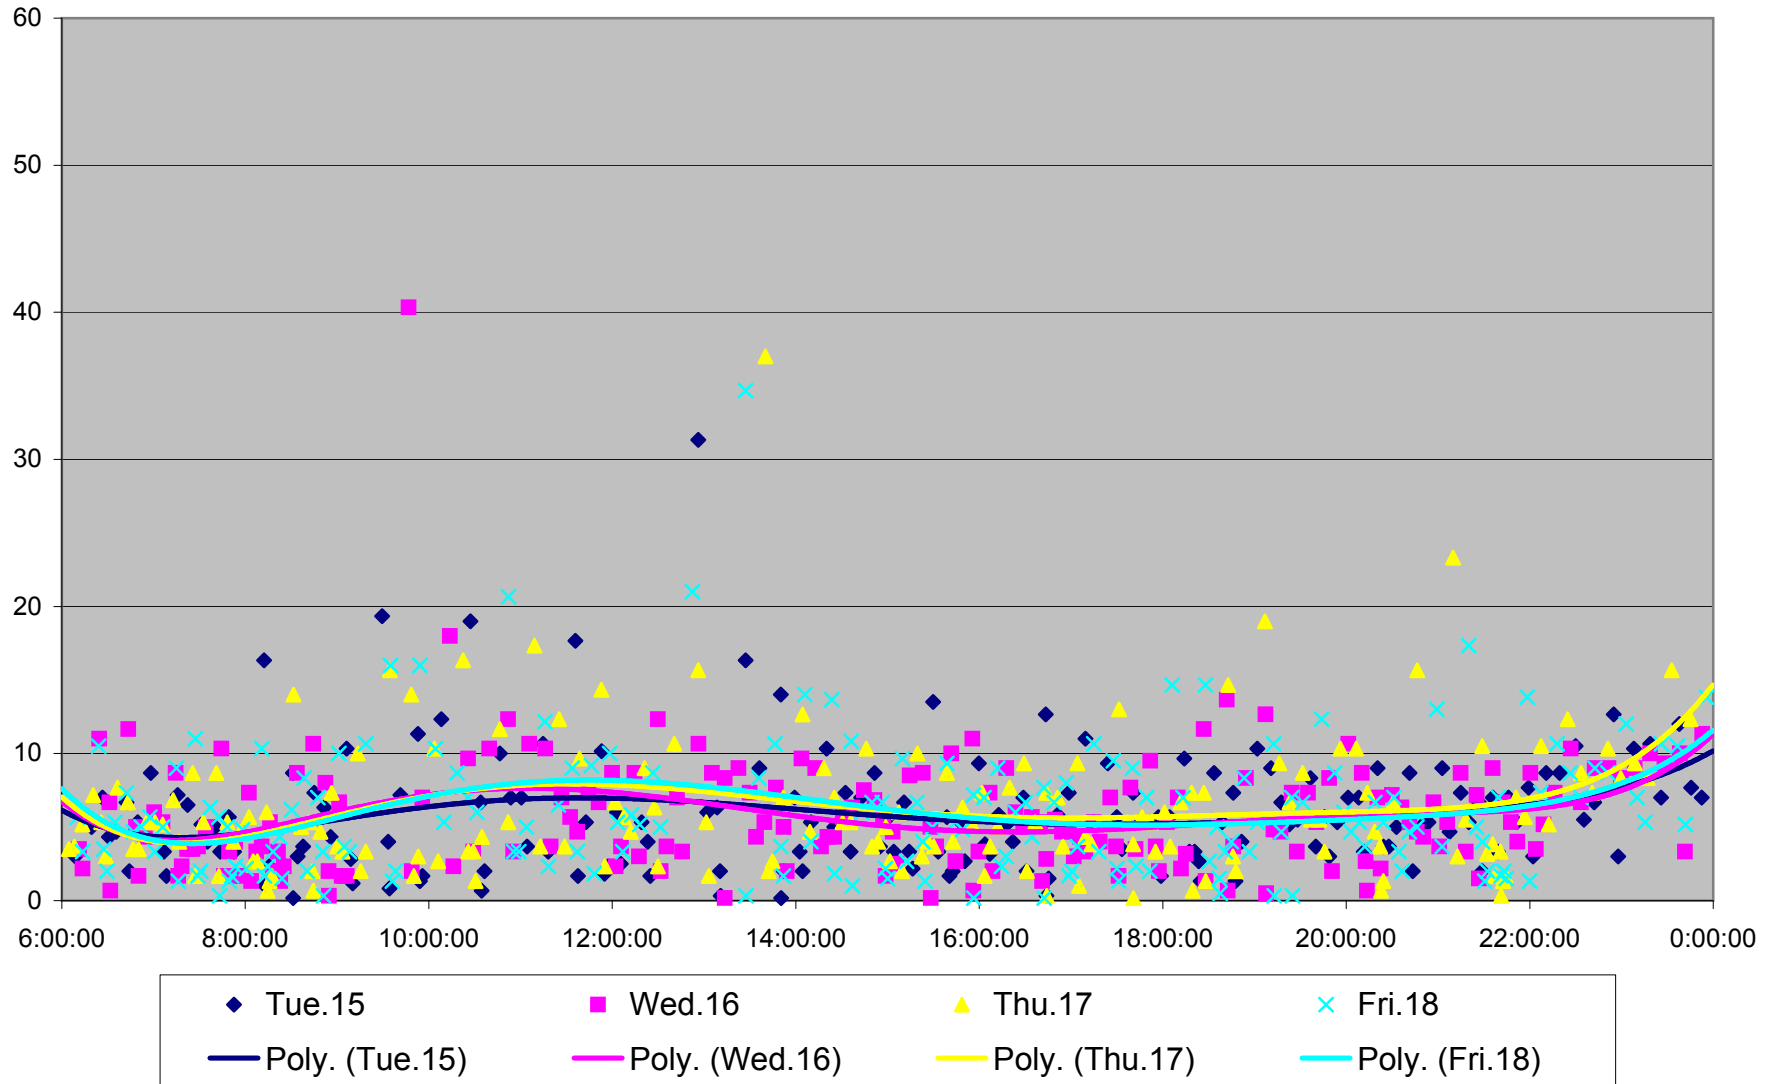

501 Queen Headways at Triller Ave. Eastbound October 2013