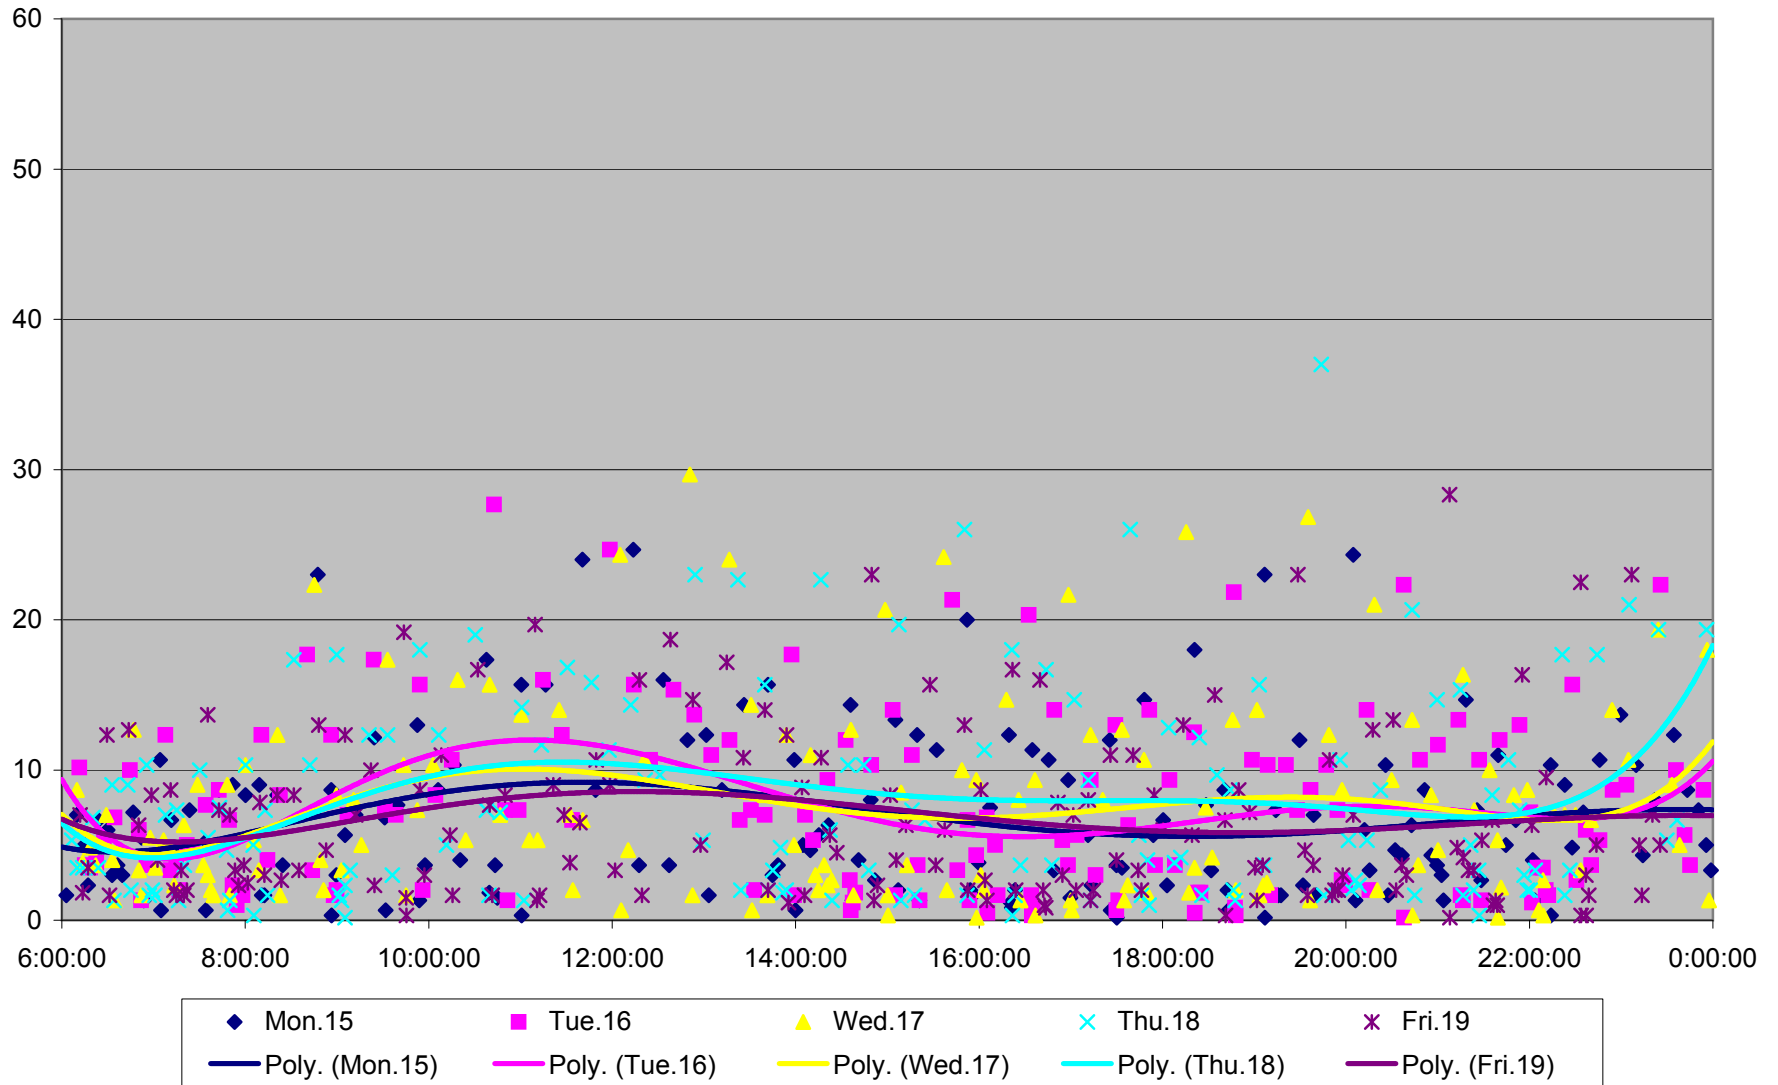

501 Queen Headways at Triller Ave. Eastbound May 2013

501 Queen Headways at Triller Ave. Eastbound May 2013

501 Queen Headways at Triller Ave. Eastbound July 2013

501 Queen Headways at Triller Ave. Eastbound July 2013

501 Queen Headways at Triller Ave. Eastbound July 2013

501 Queen Headways at Triller Ave. Eastbound July 2013

501 Queen Headways at Triller Ave. Eastbound July 2013

501 Queen Headways at Triller Ave. Eastbound August 2013