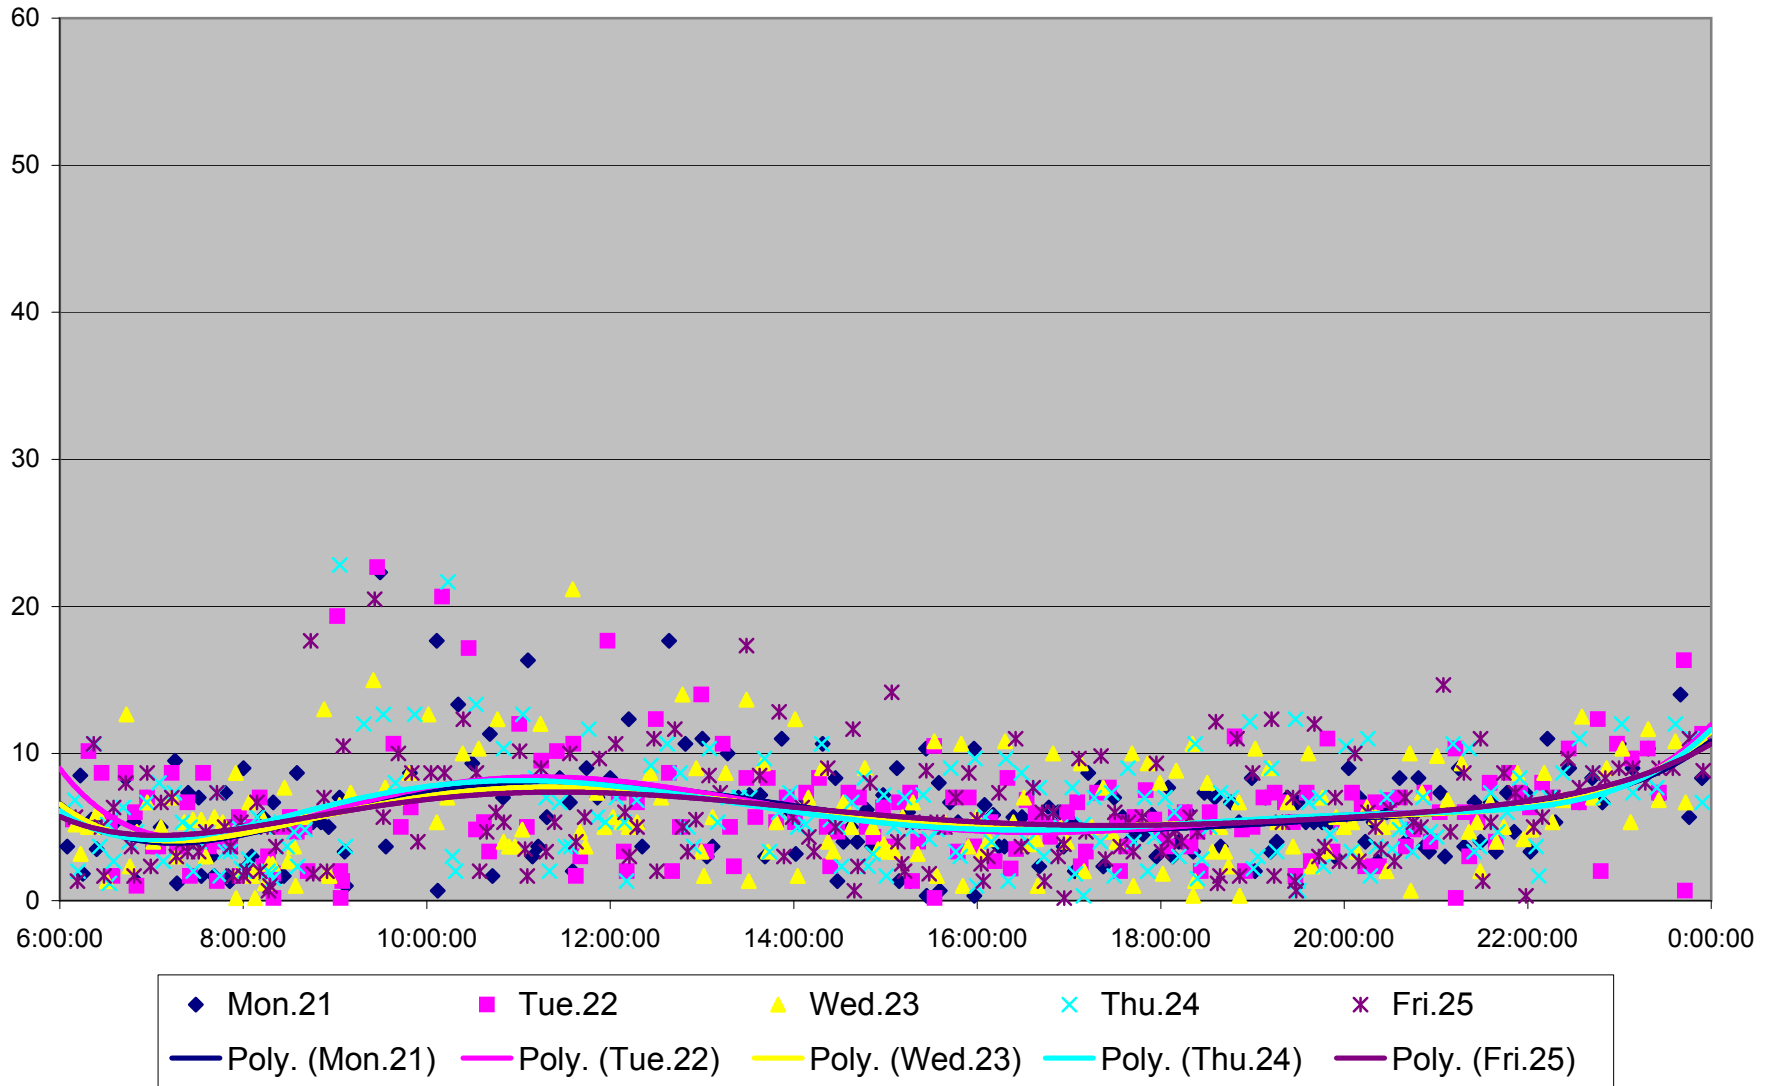

501 Queen Headways at Triller Ave. Eastbound October 2013