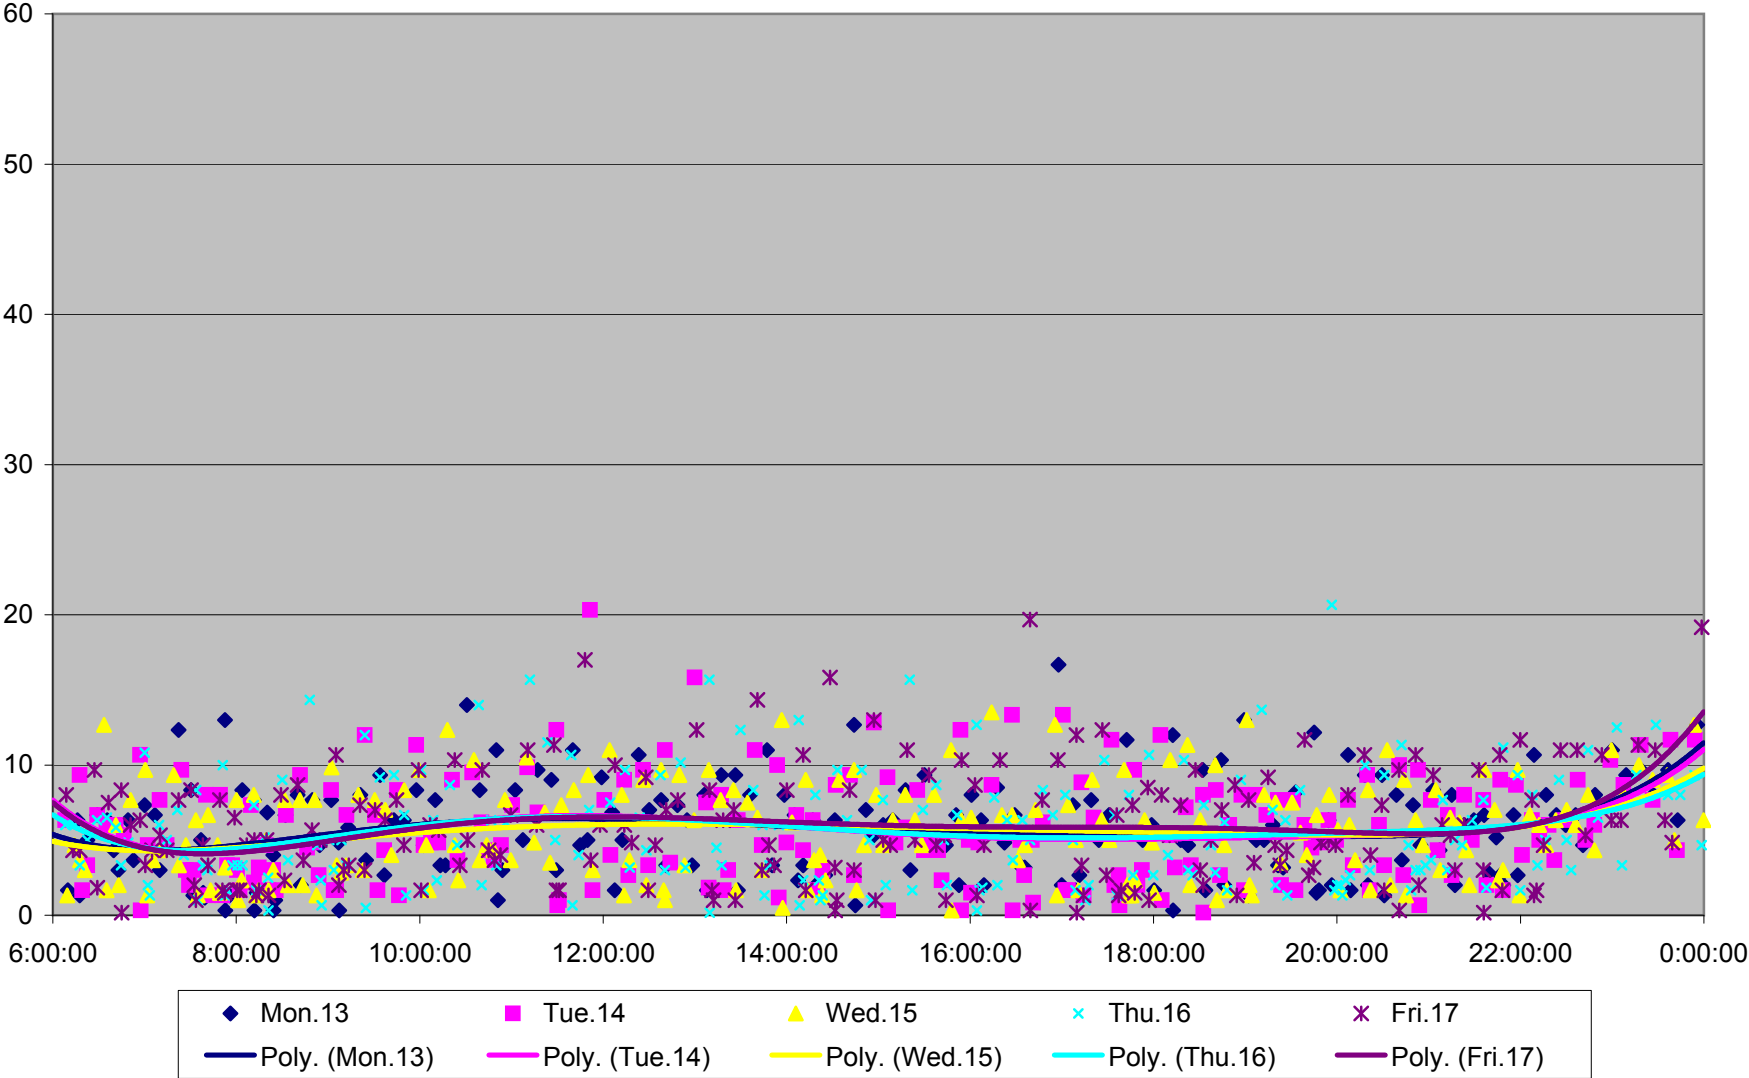

501 Queen Headways at Triller Ave. Eastbound May 2013

◆ Wed.1 ■ Thu.2 ▲ Fri.3 — Poly. (Wed.1) — Poly. (Thu.2) — Poly. (Fri.3)

501 Queen Headways at Triller Ave. Eastbound May 2013

501 Queen Headways at Triller Ave. Eastbound May 2013

501 Queen Headways at Triller Ave. Eastbound May 2013

501 Queen Headways at Triller Ave. Eastbound May 2013

501 Queen Headways at Triller Ave. Eastbound July 2013

501 Queen Headways at Triller Ave. Eastbound July 2013

501 Queen Headways at Triller Ave. Eastbound July 2013

501 Queen Headways at Triller Ave. Eastbound July 2013

501 Queen Headways at Triller Ave. Eastbound July 2013

501 Queen Headways at Triller Ave. Eastbound August 2013