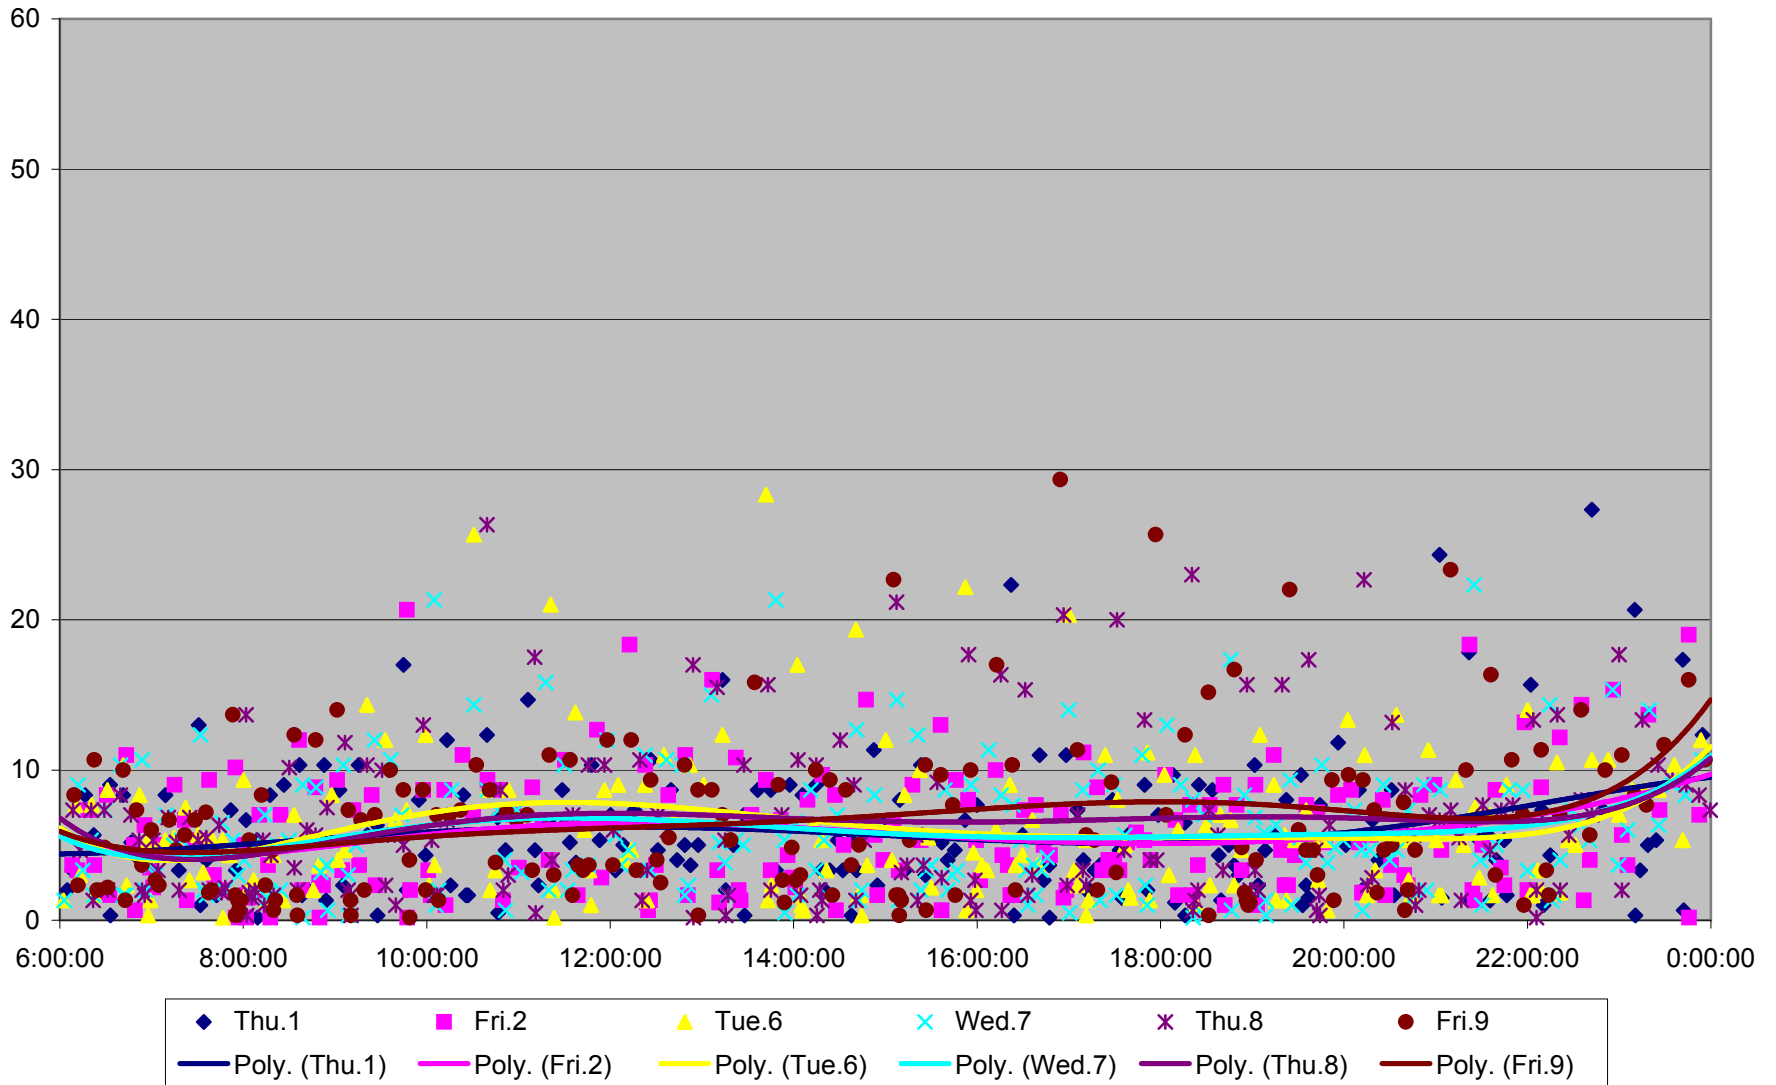

501 Queen Headways at Triller Ave. Eastbound July 2013

501 Queen Headways at Triller Ave. Eastbound July 2013

501 Queen Headways at Triller Ave. Eastbound July 2013

501 Queen Headways at Triller Ave. Eastbound August 2013