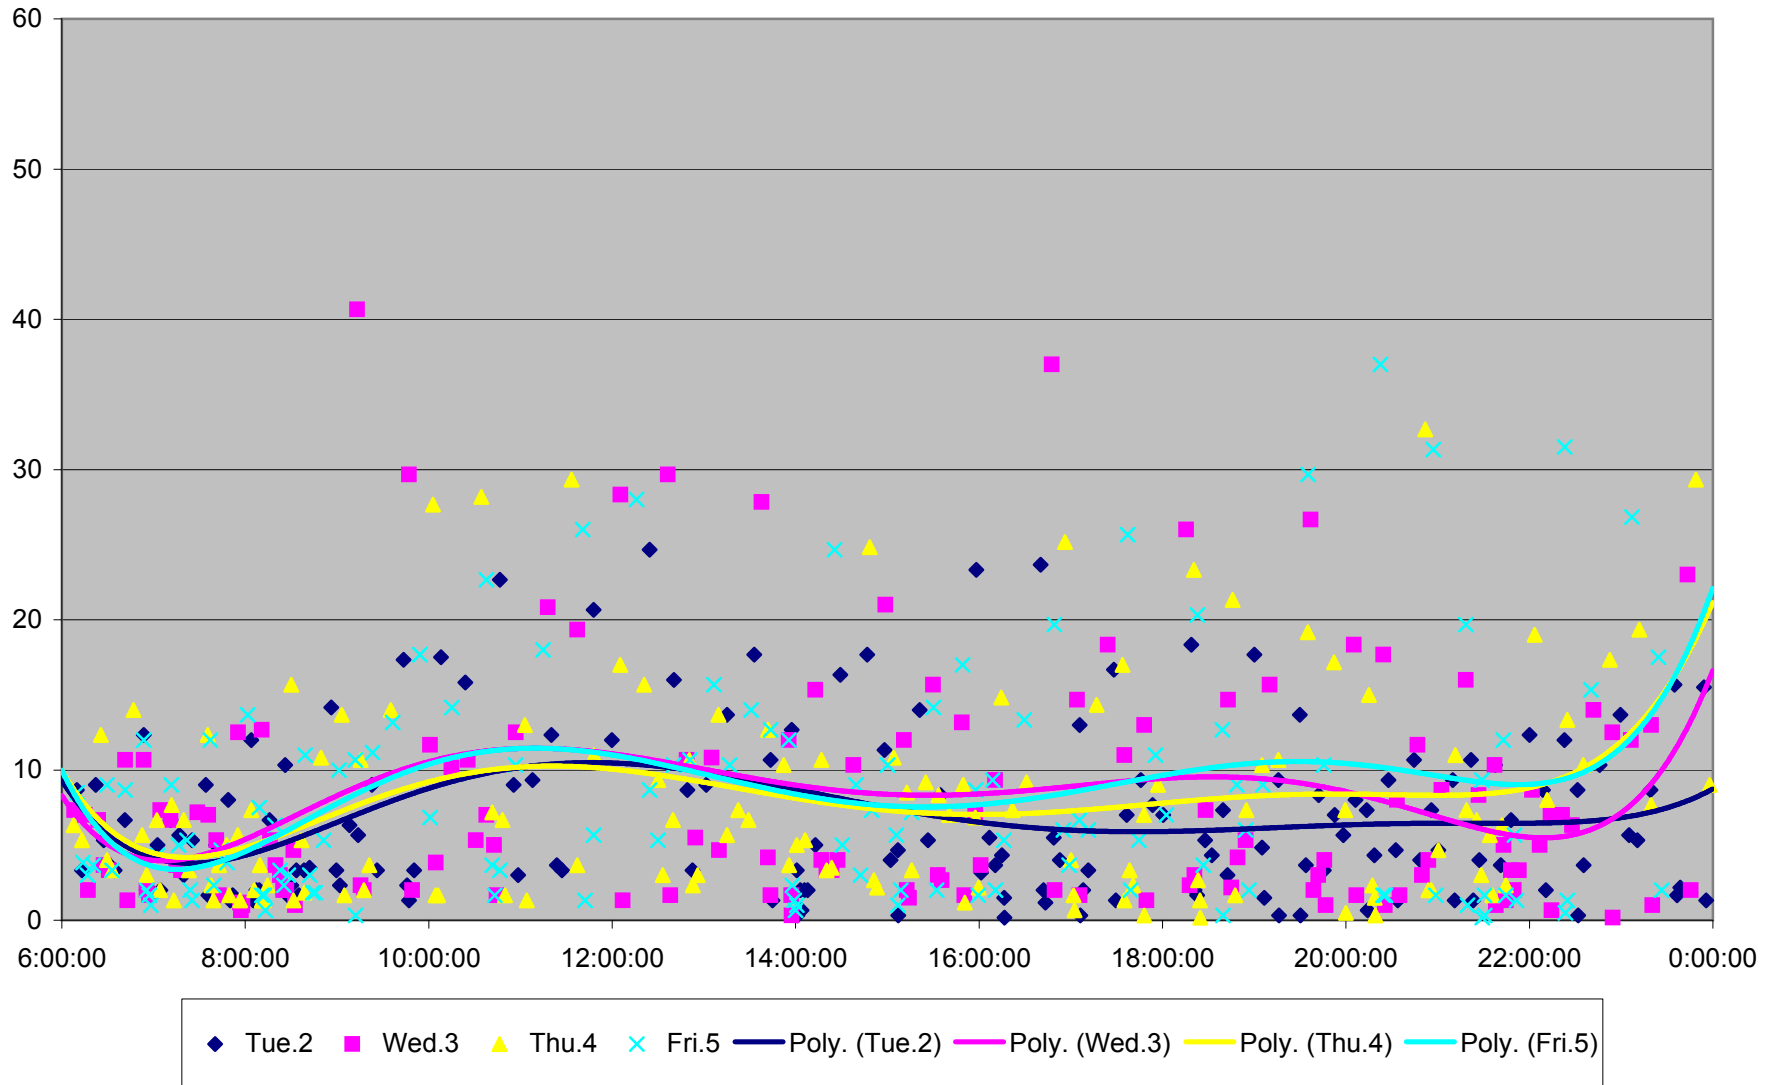

501 Queen Headways at Triller Ave. Eastbound May 2013

◆ Wed.1 ■ Thu.2 ▲ Fri.3 — Poly. (Wed.1) — Poly. (Thu.2) — Poly. (Fri.3)

501 Queen Headways at Triller Ave. Eastbound May 2013

501 Queen Headways at Triller Ave. Eastbound May 2013

501 Queen Headways at Triller Ave. Eastbound May 2013

501 Queen Headways at Triller Ave. Eastbound May 2013

501 Queen Headways at Triller Ave. Eastbound July 2013

501 Queen Headways at Triller Ave. Eastbound July 2013

501 Queen Headways at Triller Ave. Eastbound July 2013

501 Queen Headways at Triller Ave. Eastbound July 2013

501 Queen Headways at Triller Ave. Eastbound July 2013

501 Queen Headways at Triller Ave. Eastbound August 2013