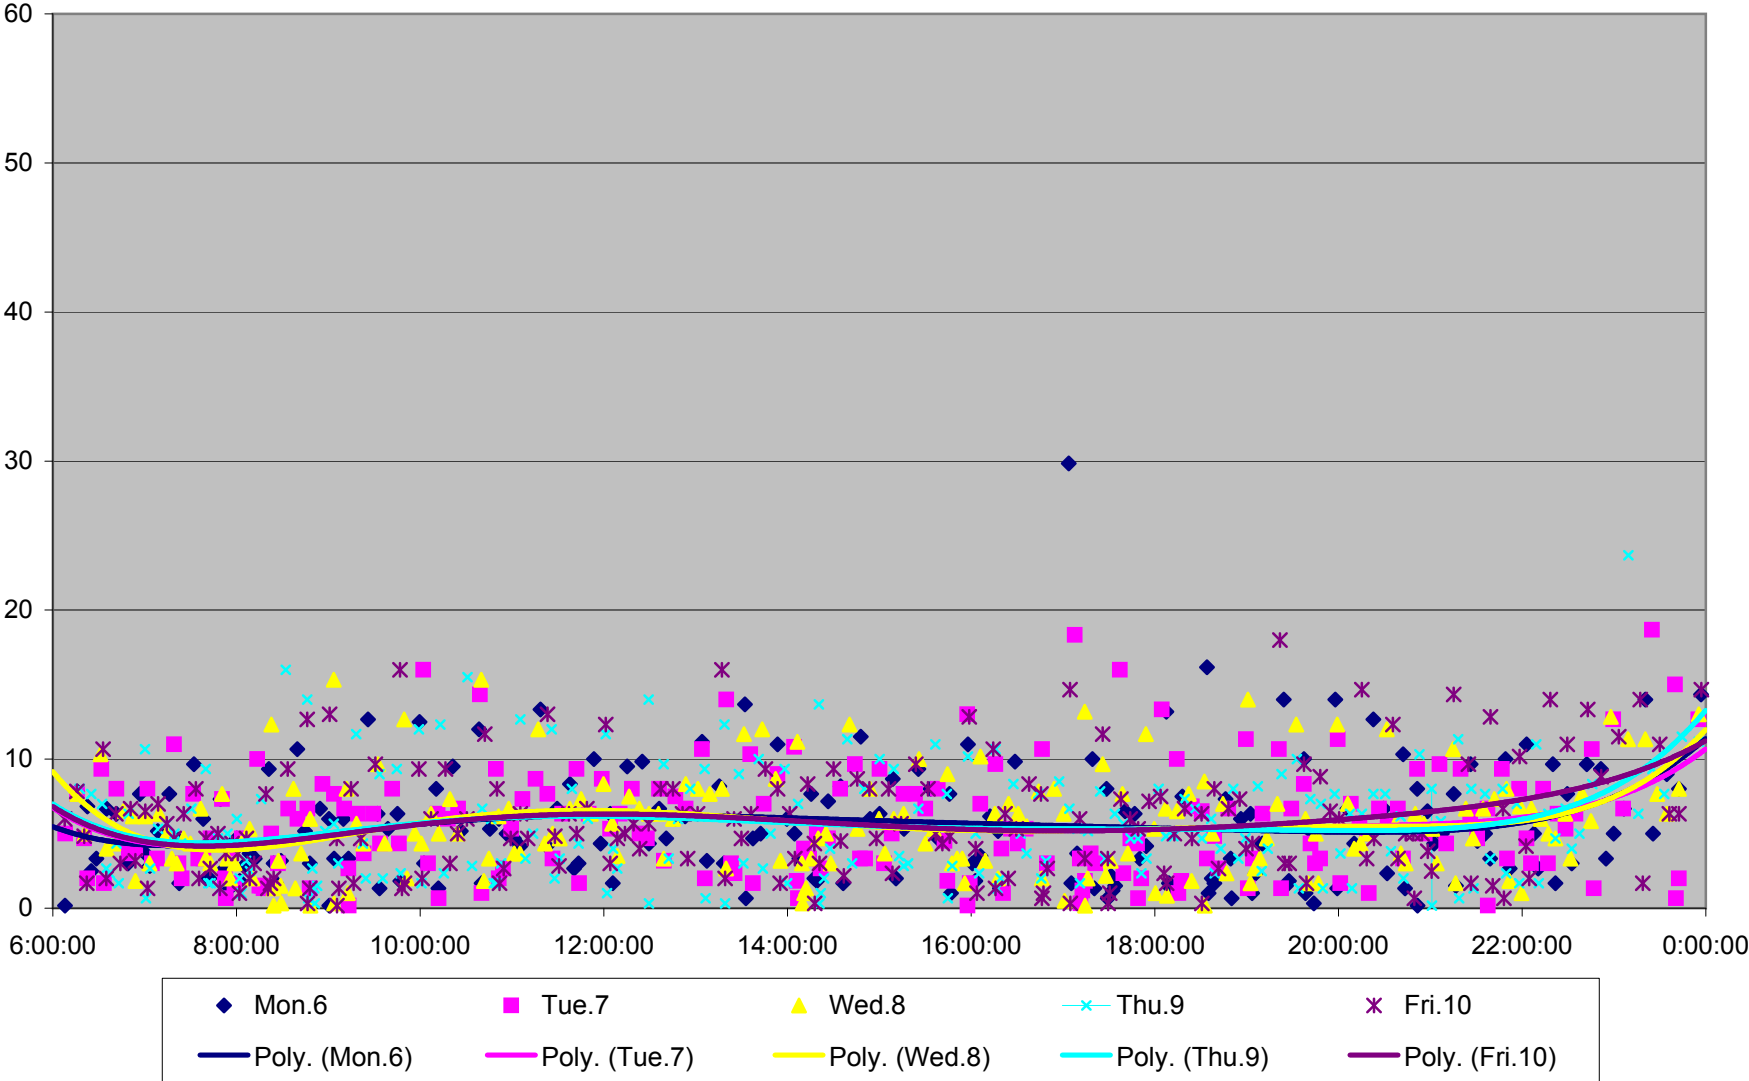

501 Queen Headways at Triller Ave. Eastbound May 2013

◆ Wed.1 ■ Thu.2 ▲ Fri.3 — Poly. (Wed.1) — Poly. (Thu.2) — Poly. (Fri.3)

501 Queen Headways at Triller Ave. Eastbound May 2013

501 Queen Headways at Triller Ave. Eastbound May 2013

501 Queen Headways at Triller Ave. Eastbound May 2013

501 Queen Headways at Triller Ave. Eastbound May 2013

501 Queen Headways at Triller Ave. Eastbound July 2013

501 Queen Headways at Triller Ave. Eastbound July 2013