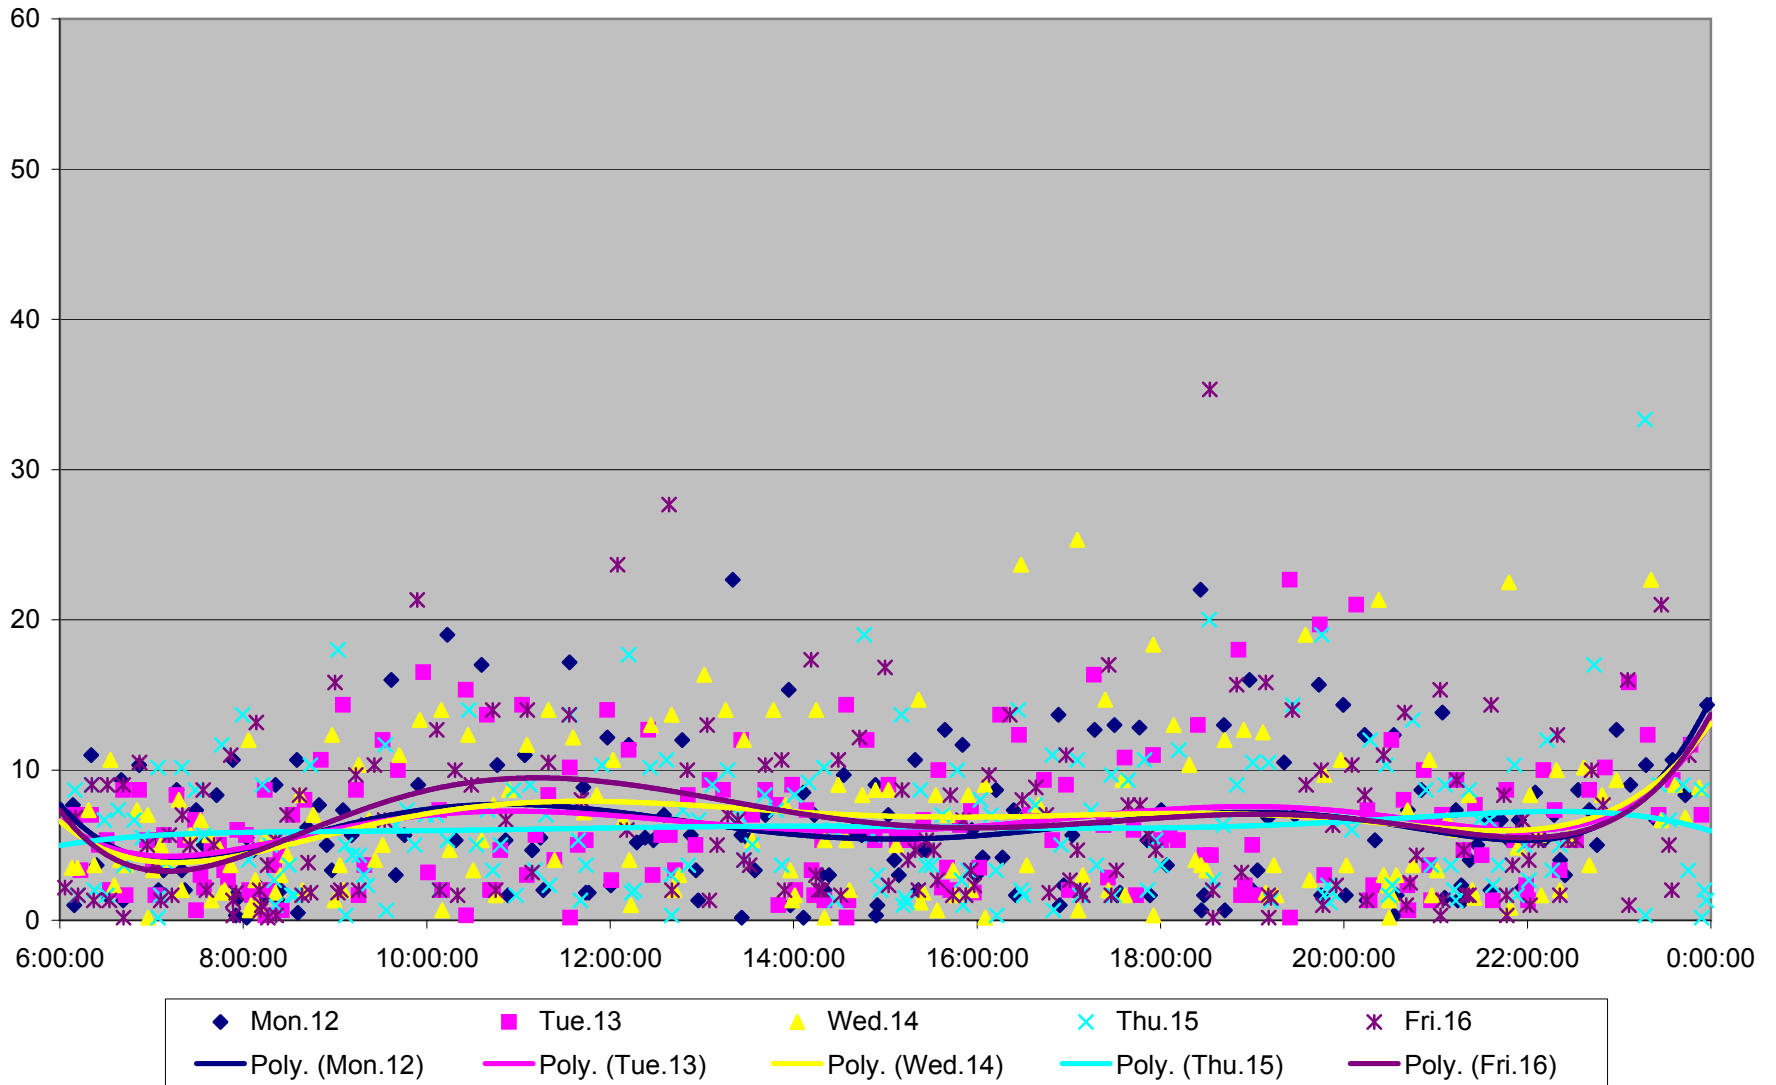

501 Queen Headways at Triller Ave. Eastbound July 2013

501 Queen Headways at Triller Ave. Eastbound July 2013

501 Queen Headways at Triller Ave. Eastbound July 2013

501 Queen Headways at Triller Ave. Eastbound August 2013

501 Queen Headways at Triller Ave. Eastbound August 2013

501 Queen Headways at Triller Ave. Eastbound August 2013

501 Queen Headways at Triller Ave. Eastbound August 2013

501 Queen Headways at Triller Ave. Eastbound September 2013