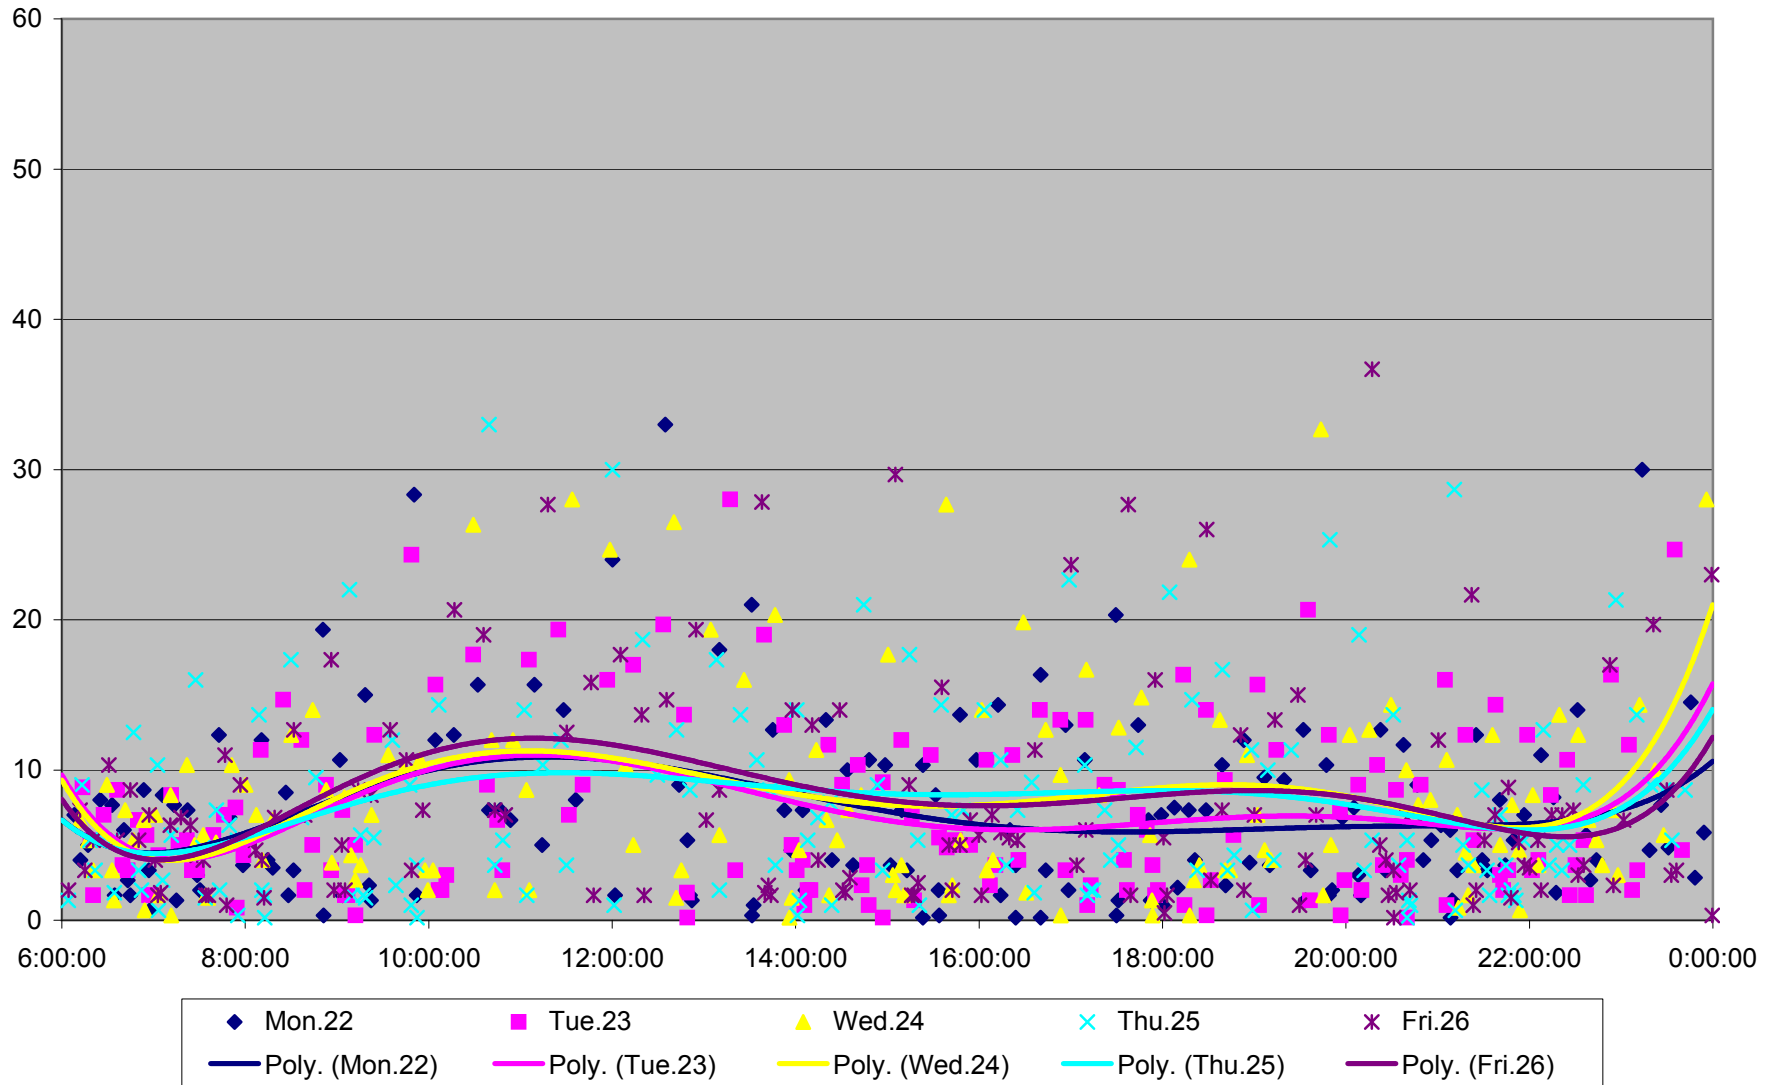

501 Queen Headways at Triller Ave. Eastbound May 2013

501 Queen Headways at Triller Ave. Eastbound May 2013

501 Queen Headways at Triller Ave. Eastbound July 2013

501 Queen Headways at Triller Ave. Eastbound July 2013

501 Queen Headways at Triller Ave. Eastbound July 2013

501 Queen Headways at Triller Ave. Eastbound July 2013

501 Queen Headways at Triller Ave. Eastbound July 2013

501 Queen Headways at Triller Ave. Eastbound August 2013