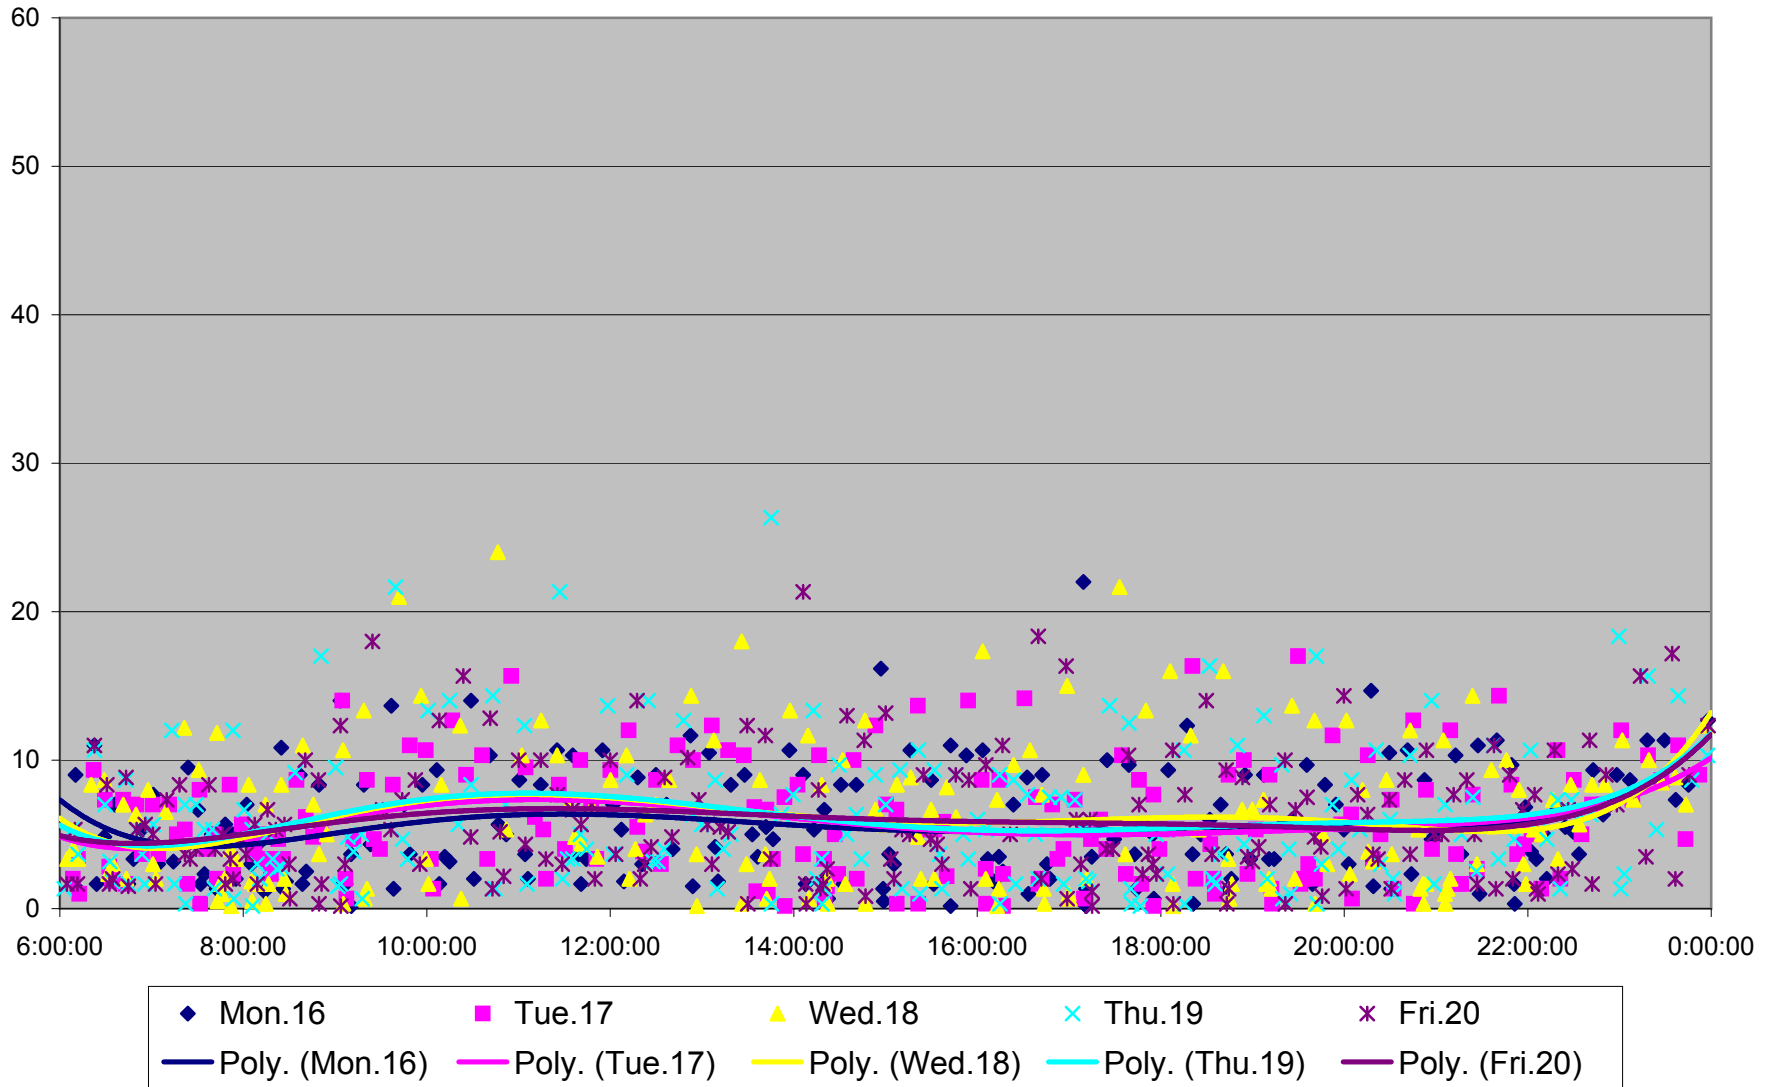

501 Queen Headways at Triller Ave. Eastbound September 2013