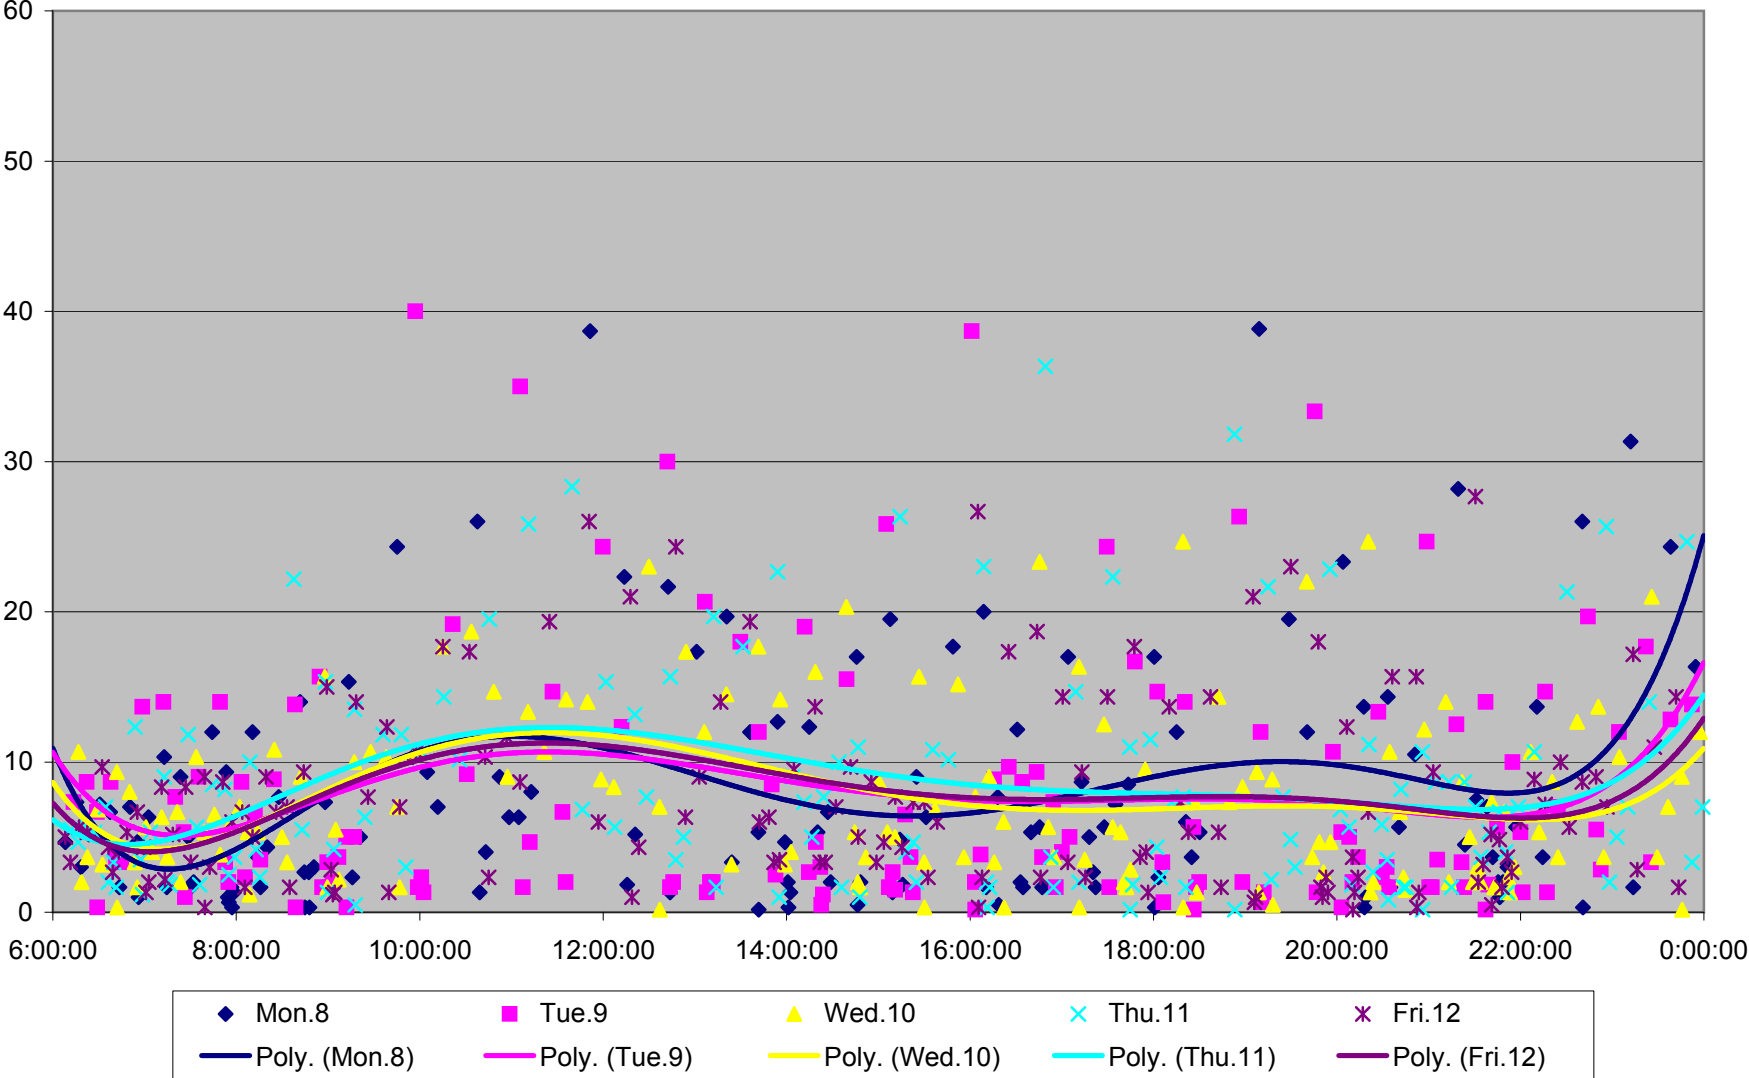

501 Queen Headways at Triller Ave. Eastbound May 2013

501 Queen Headways at Triller Ave. Eastbound May 2013

501 Queen Headways at Triller Ave. Eastbound July 2013

501 Queen Headways at Triller Ave. Eastbound July 2013

501 Queen Headways at Triller Ave. Eastbound July 2013

501 Queen Headways at Triller Ave. Eastbound July 2013

501 Queen Headways at Triller Ave. Eastbound July 2013

501 Queen Headways at Triller Ave. Eastbound August 2013