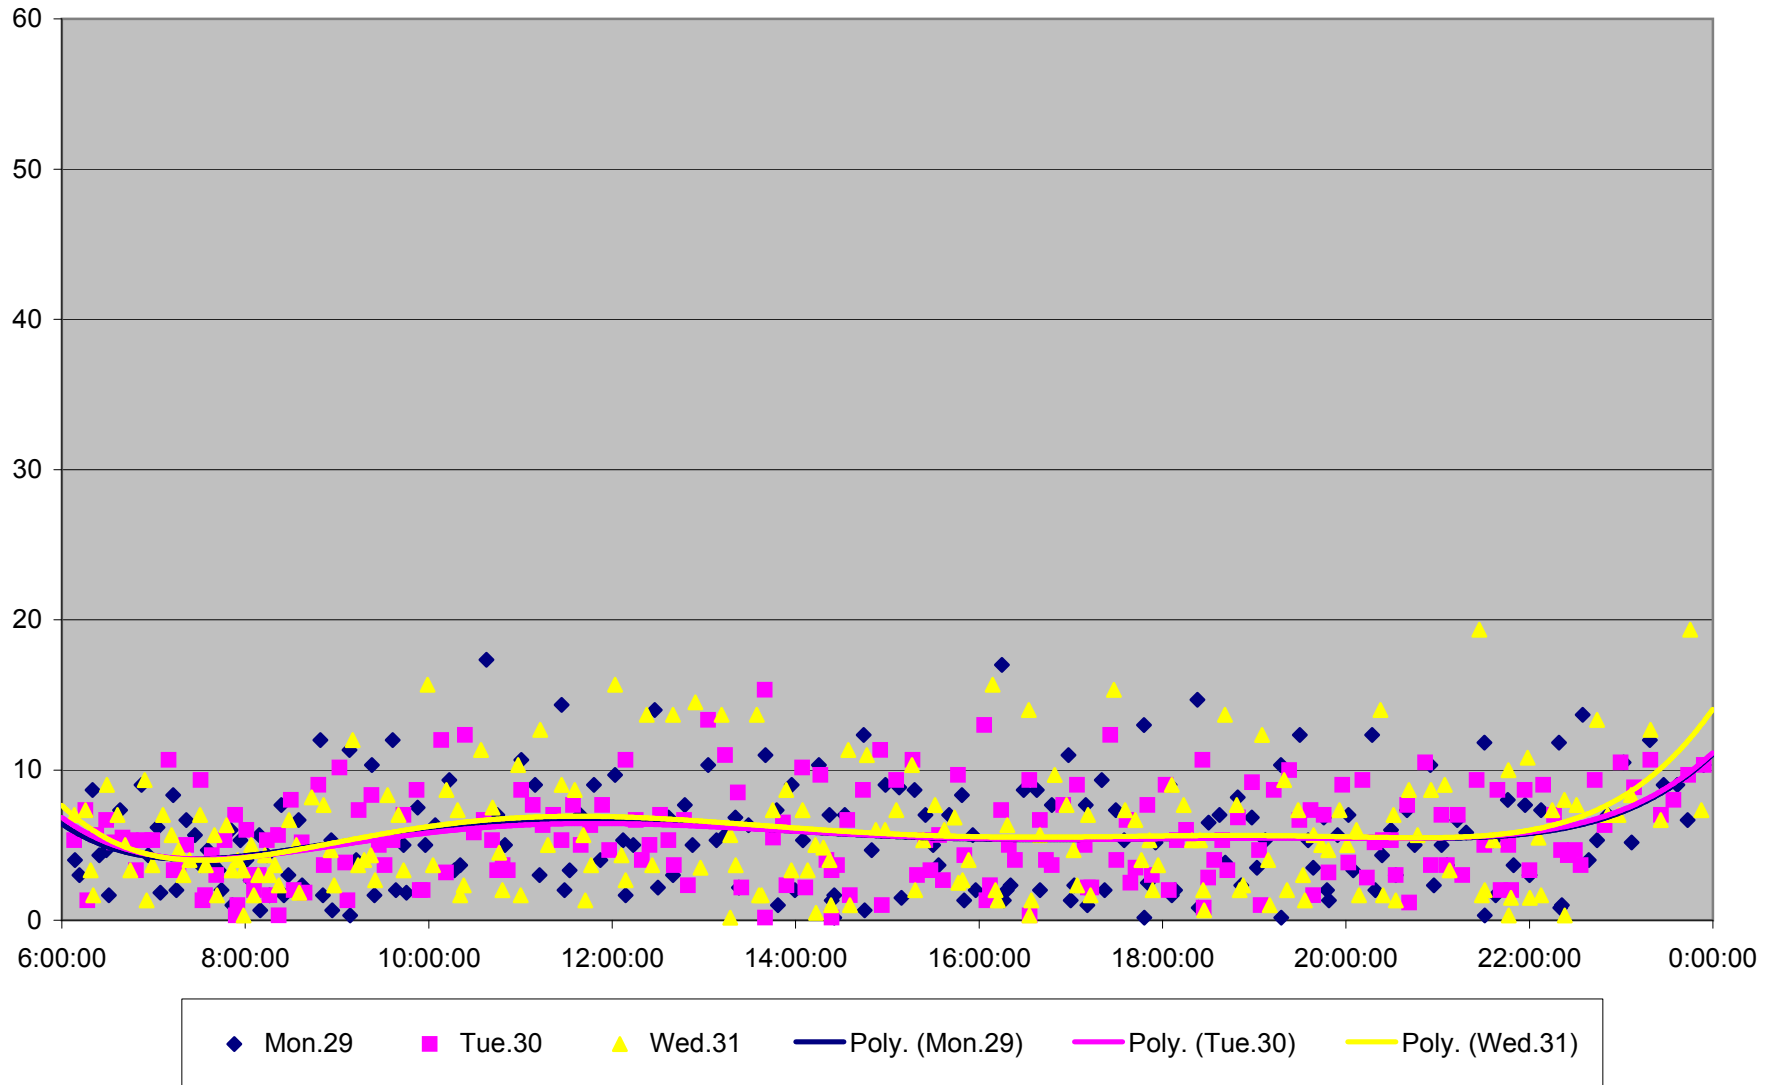

501 Queen Headways at Triller Ave. Eastbound May 2013

501 Queen Headways at Triller Ave. Eastbound May 2013

501 Queen Headways at Triller Ave. Eastbound July 2013

501 Queen Headways at Triller Ave. Eastbound July 2013

501 Queen Headways at Triller Ave. Eastbound July 2013

501 Queen Headways at Triller Ave. Eastbound July 2013

501 Queen Headways at Triller Ave. Eastbound July 2013

501 Queen Headways at Triller Ave. Eastbound August 2013