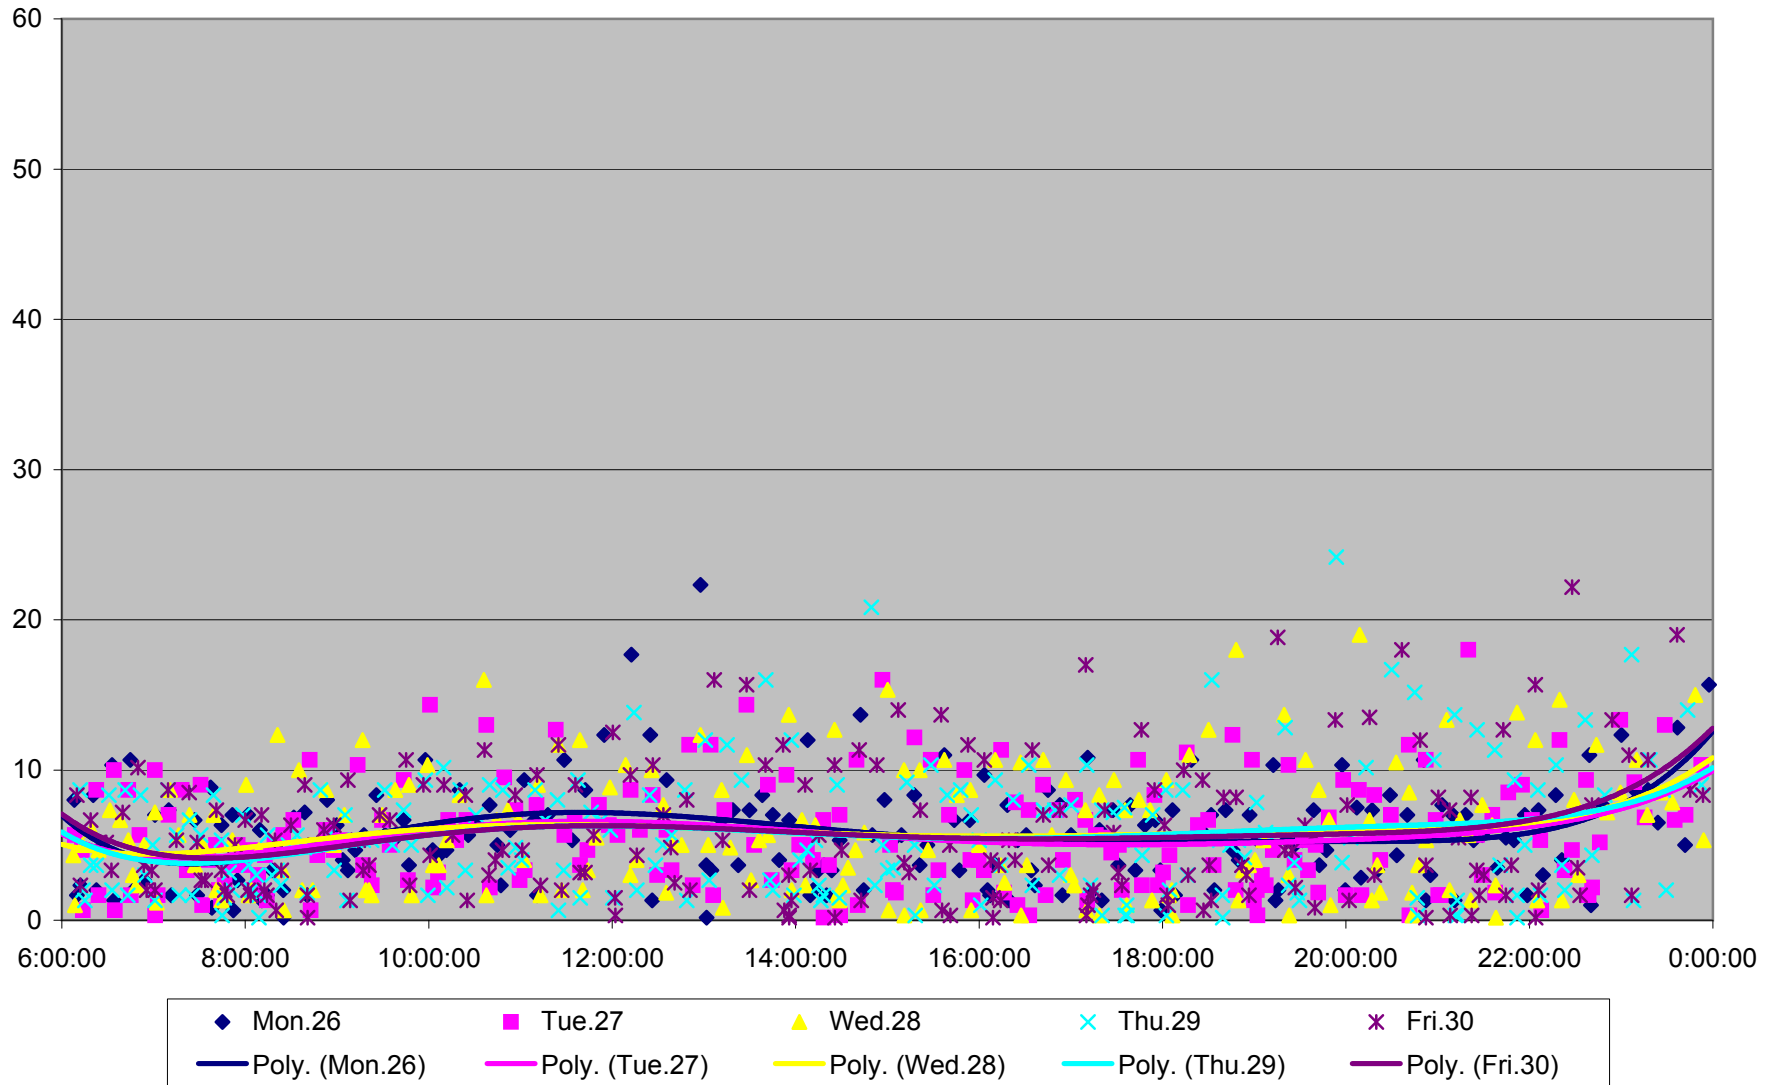

501 Queen Headways at Triller Ave. Eastbound August 2013