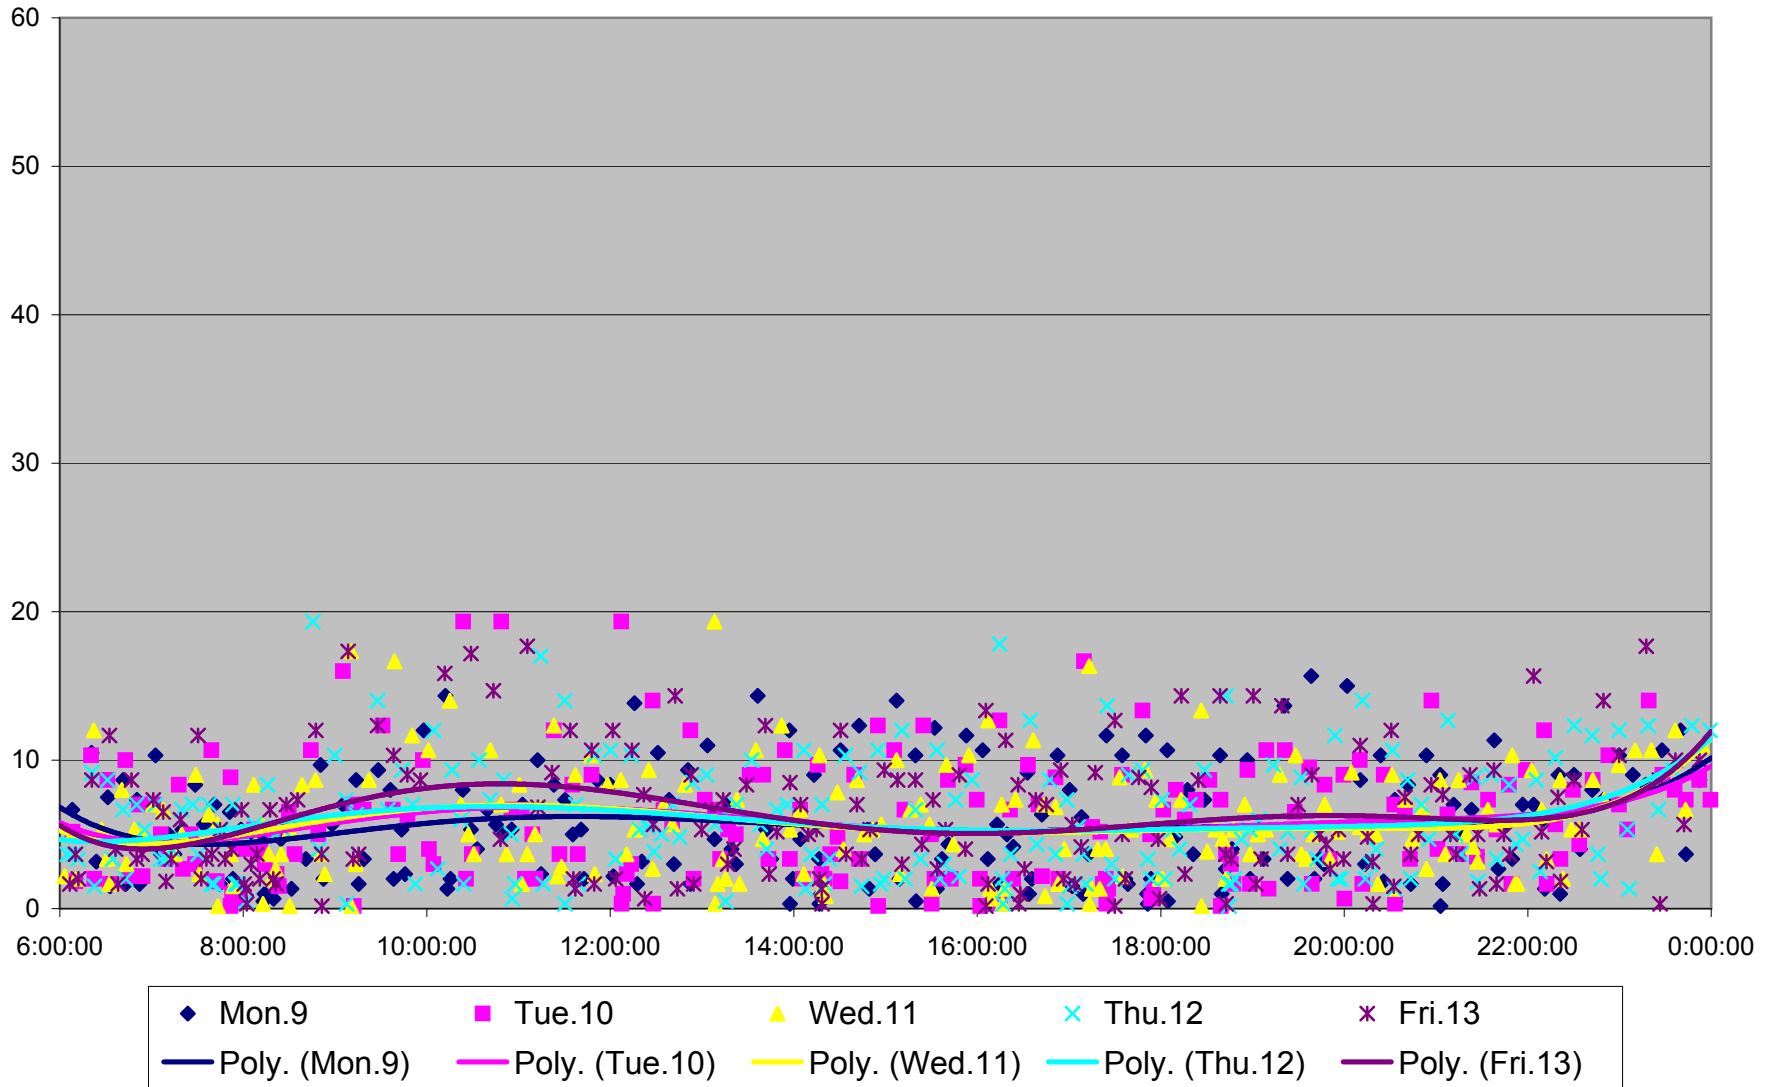

501 Queen Headways at Triller Ave. Eastbound September 2013