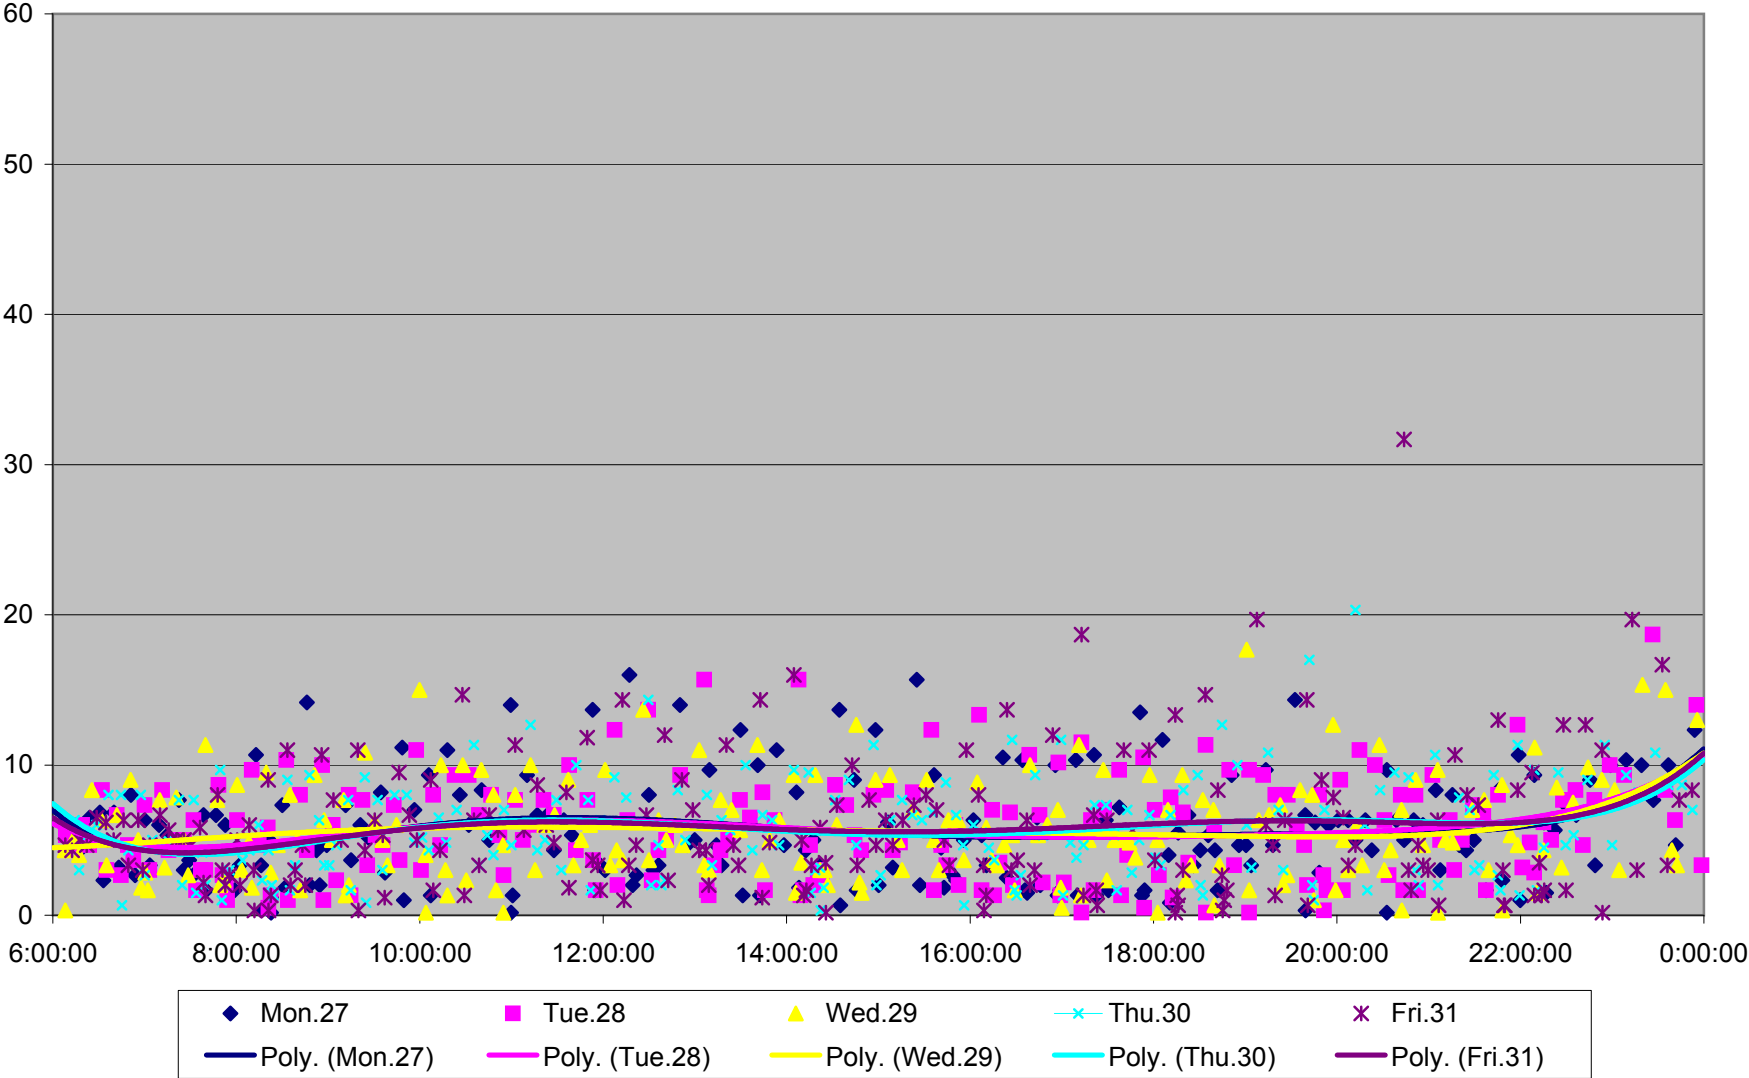

501 Queen Headways at Triller Ave. Eastbound May 2013

◆ Wed.1 ■ Thu.2 ▲ Fri.3 — Poly. (Wed.1) — Poly. (Thu.2) — Poly. (Fri.3)

501 Queen Headways at Triller Ave. Eastbound May 2013

501 Queen Headways at Triller Ave. Eastbound May 2013

501 Queen Headways at Triller Ave. Eastbound May 2013

501 Queen Headways at Triller Ave. Eastbound May 2013

501 Queen Headways at Triller Ave. Eastbound July 2013

501 Queen Headways at Triller Ave. Eastbound July 2013