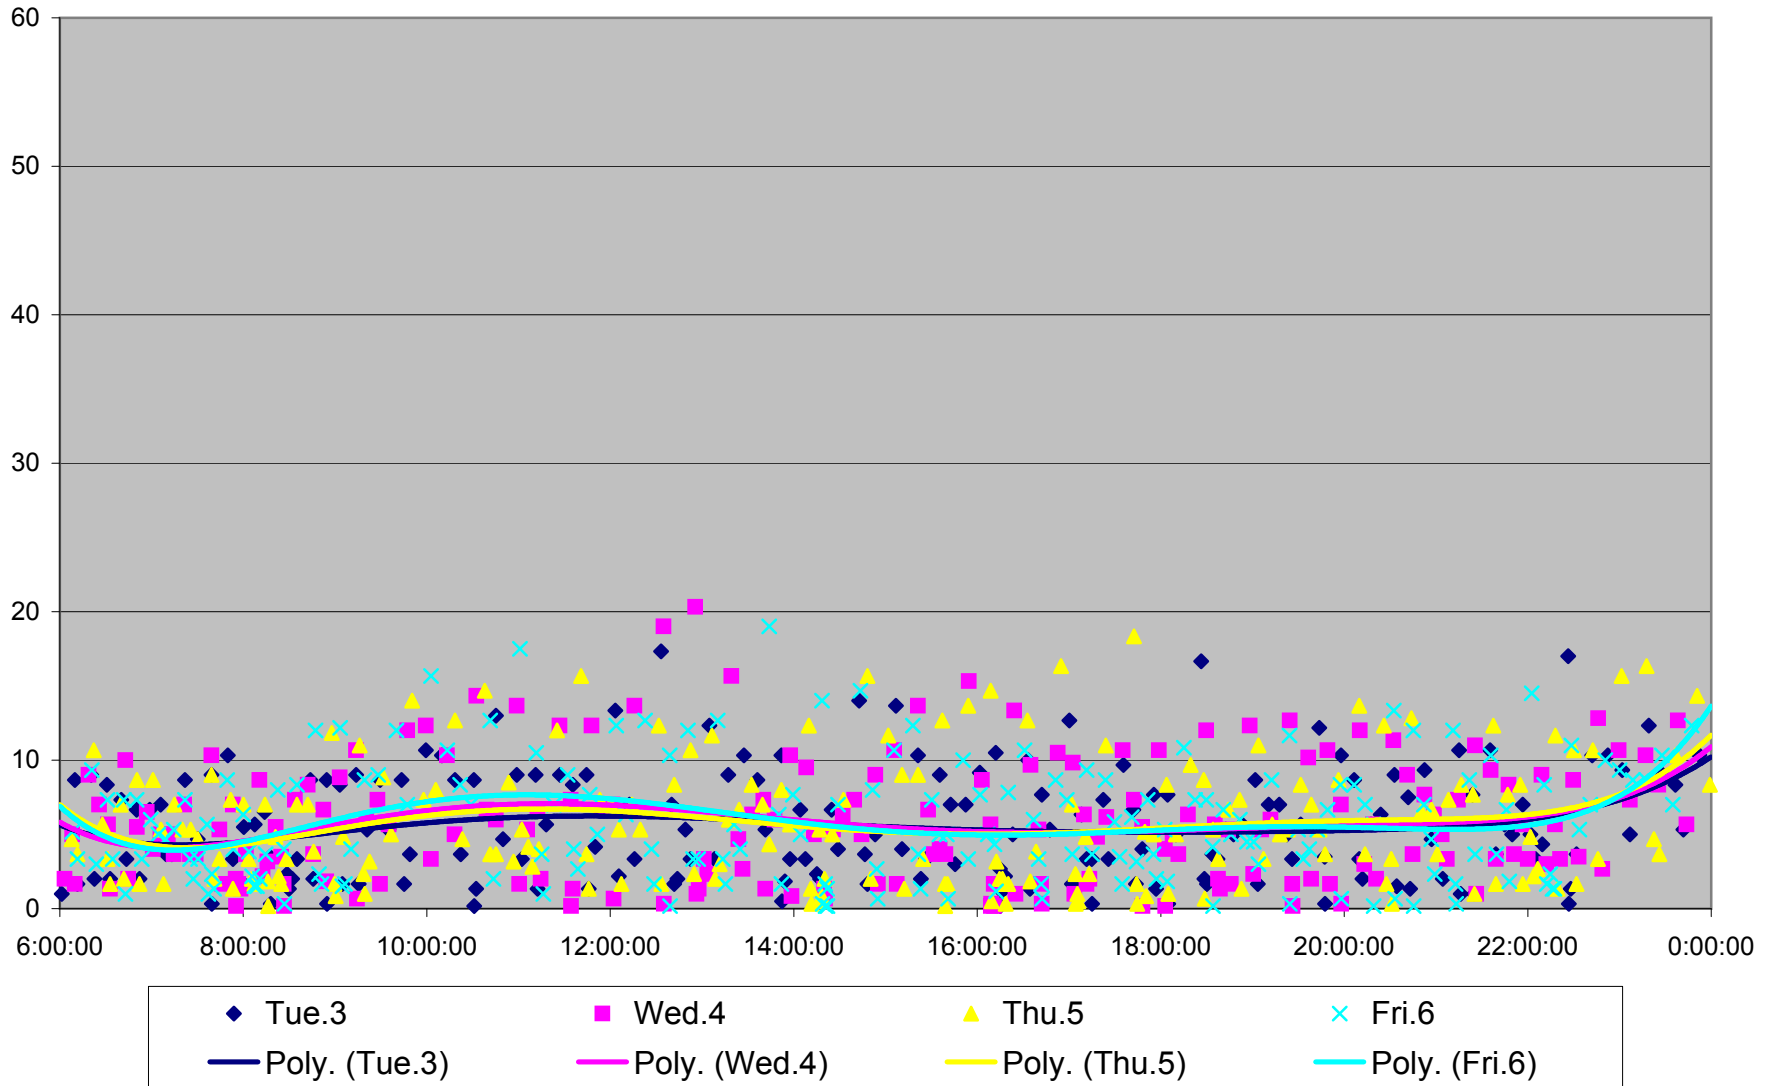

501 Queen Headways at Triller Ave. Eastbound August 2013

501 Queen Headways at Triller Ave. Eastbound August 2013

501 Queen Headways at Triller Ave. Eastbound August 2013

501 Queen Headways at Triller Ave. Eastbound September 2013