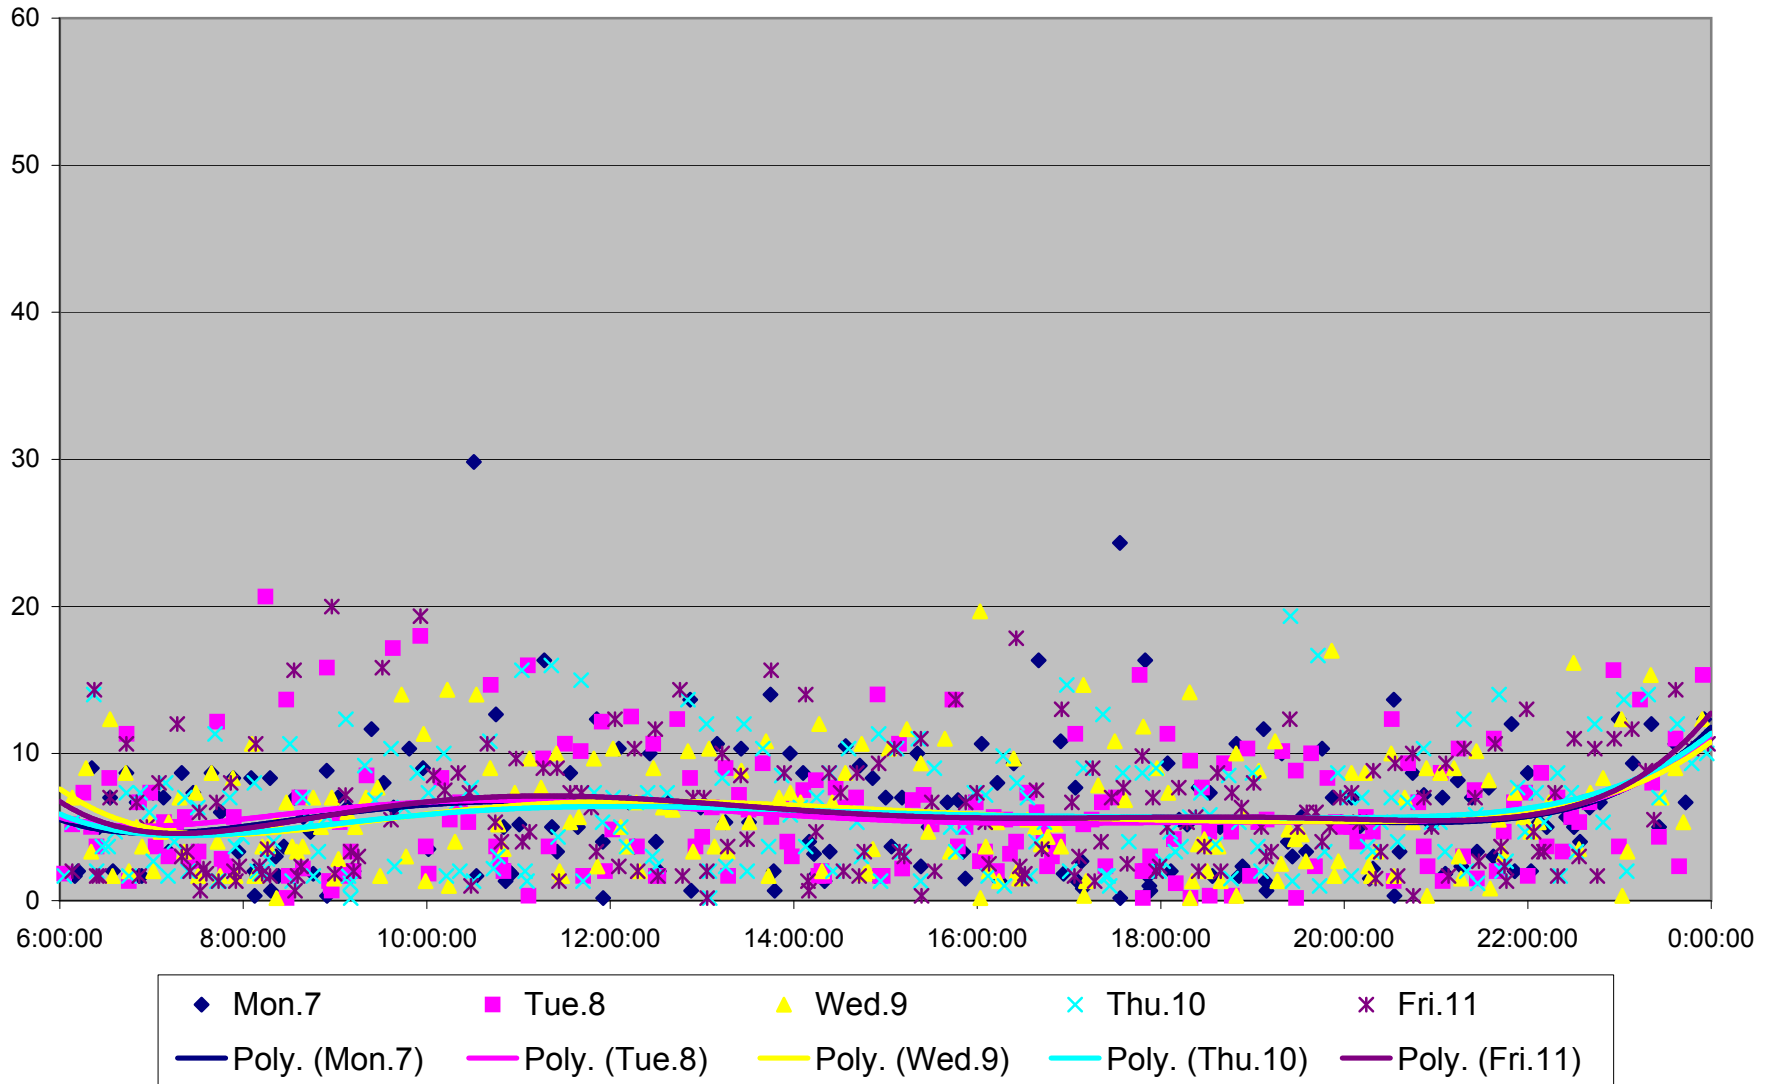

501 Queen Headways at Triller Ave. Eastbound October 2013