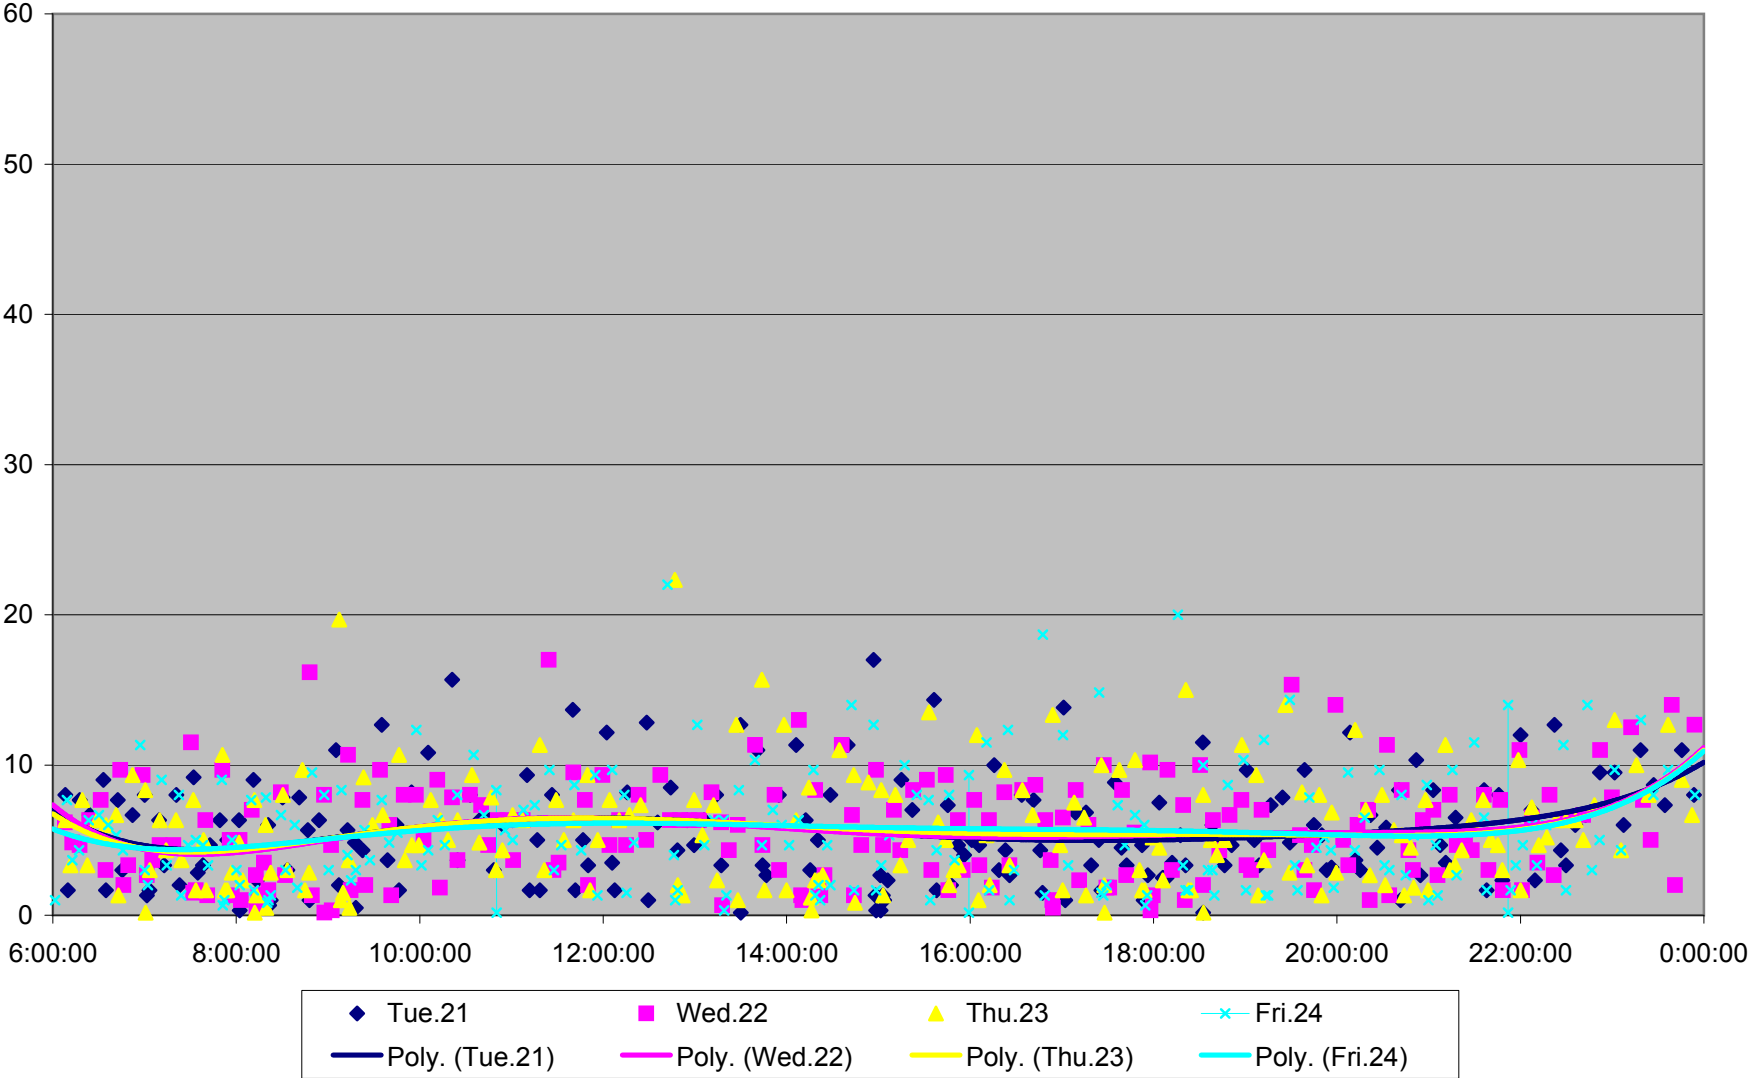

501 Queen Headways at Triller Ave. Eastbound May 2013

◆ Wed.1 ■ Thu.2 ▲ Fri.3 — Poly. (Wed.1) — Poly. (Thu.2) — Poly. (Fri.3)

501 Queen Headways at Triller Ave. Eastbound May 2013

501 Queen Headways at Triller Ave. Eastbound May 2013

501 Queen Headways at Triller Ave. Eastbound May 2013

501 Queen Headways at Triller Ave. Eastbound May 2013

501 Queen Headways at Triller Ave. Eastbound July 2013

501 Queen Headways at Triller Ave. Eastbound July 2013