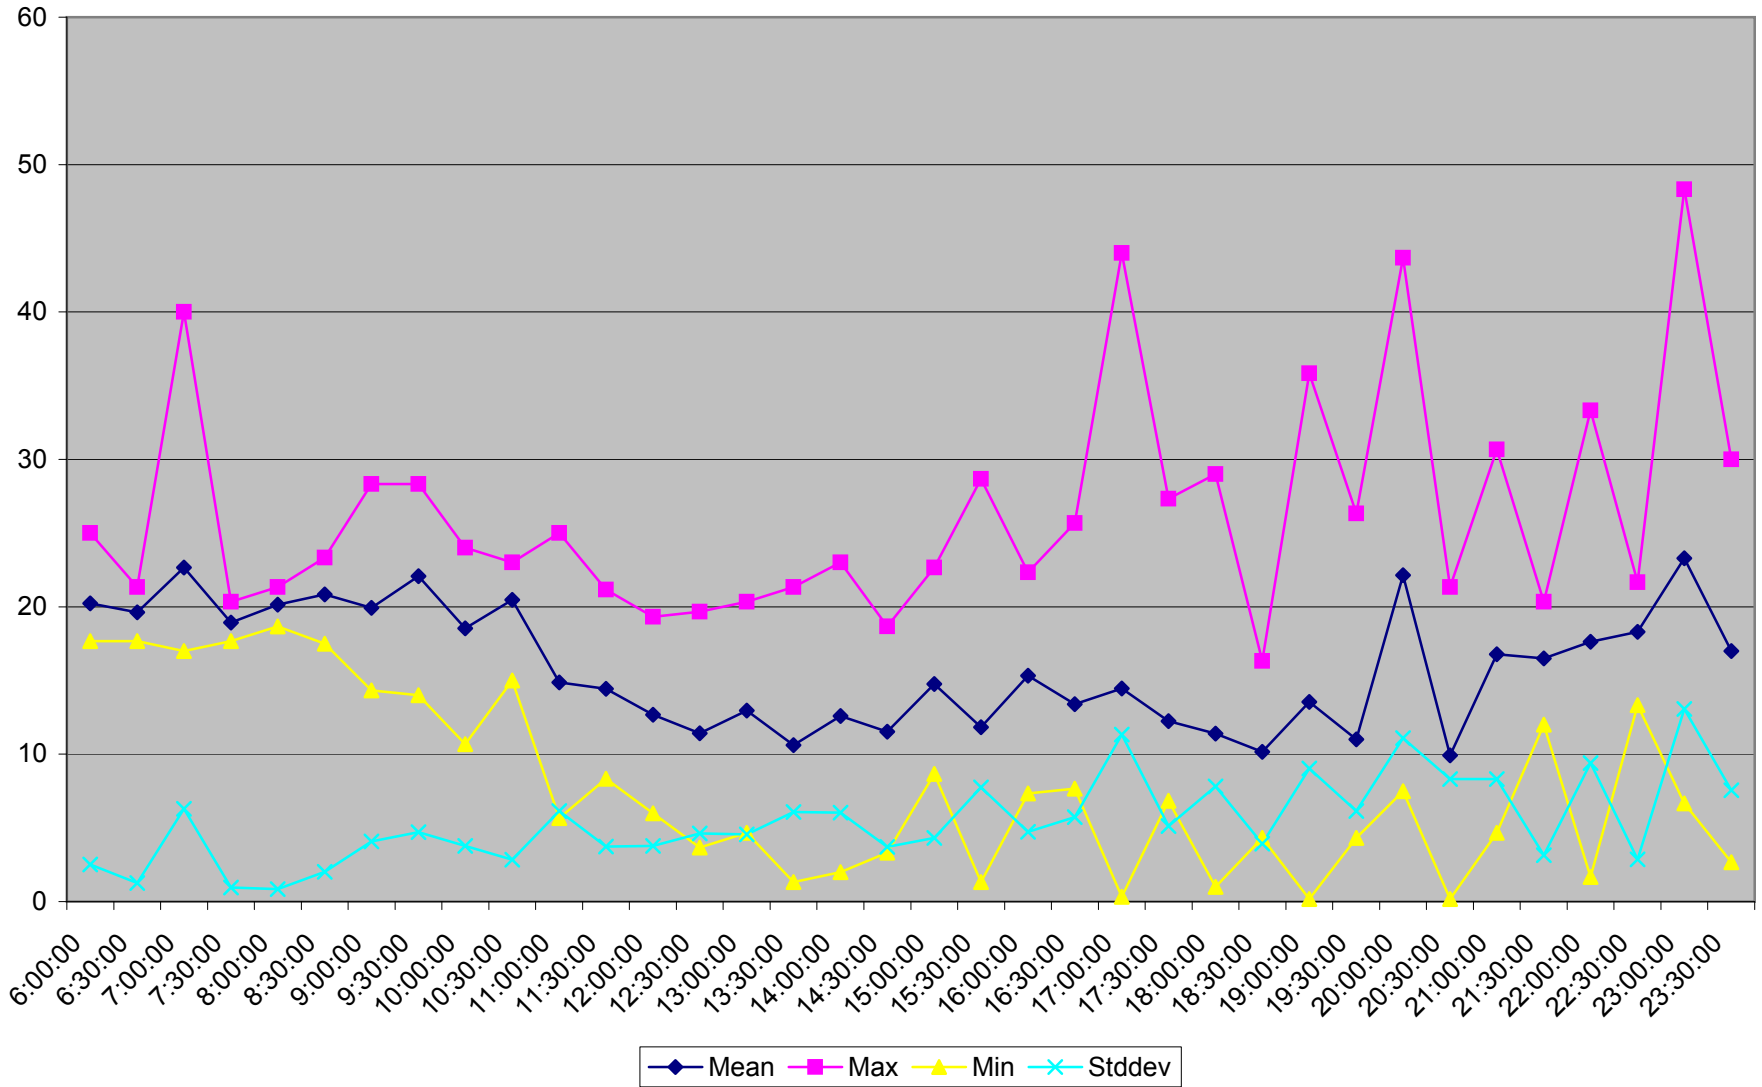

### 501 Queen Headways at Royal York Eastbound October 2013 Saturdays

### 501 Queen Headways at Royal York Eastbound May 2013 Sundays

501 Queen Headways at Royal York Eastbound July 2013 Sundays

501 Queen Headways at Royal York Eastbound August 2013 Sundays

### 501 Queen Headways at Royal York Eastbound September 2013 Sundays