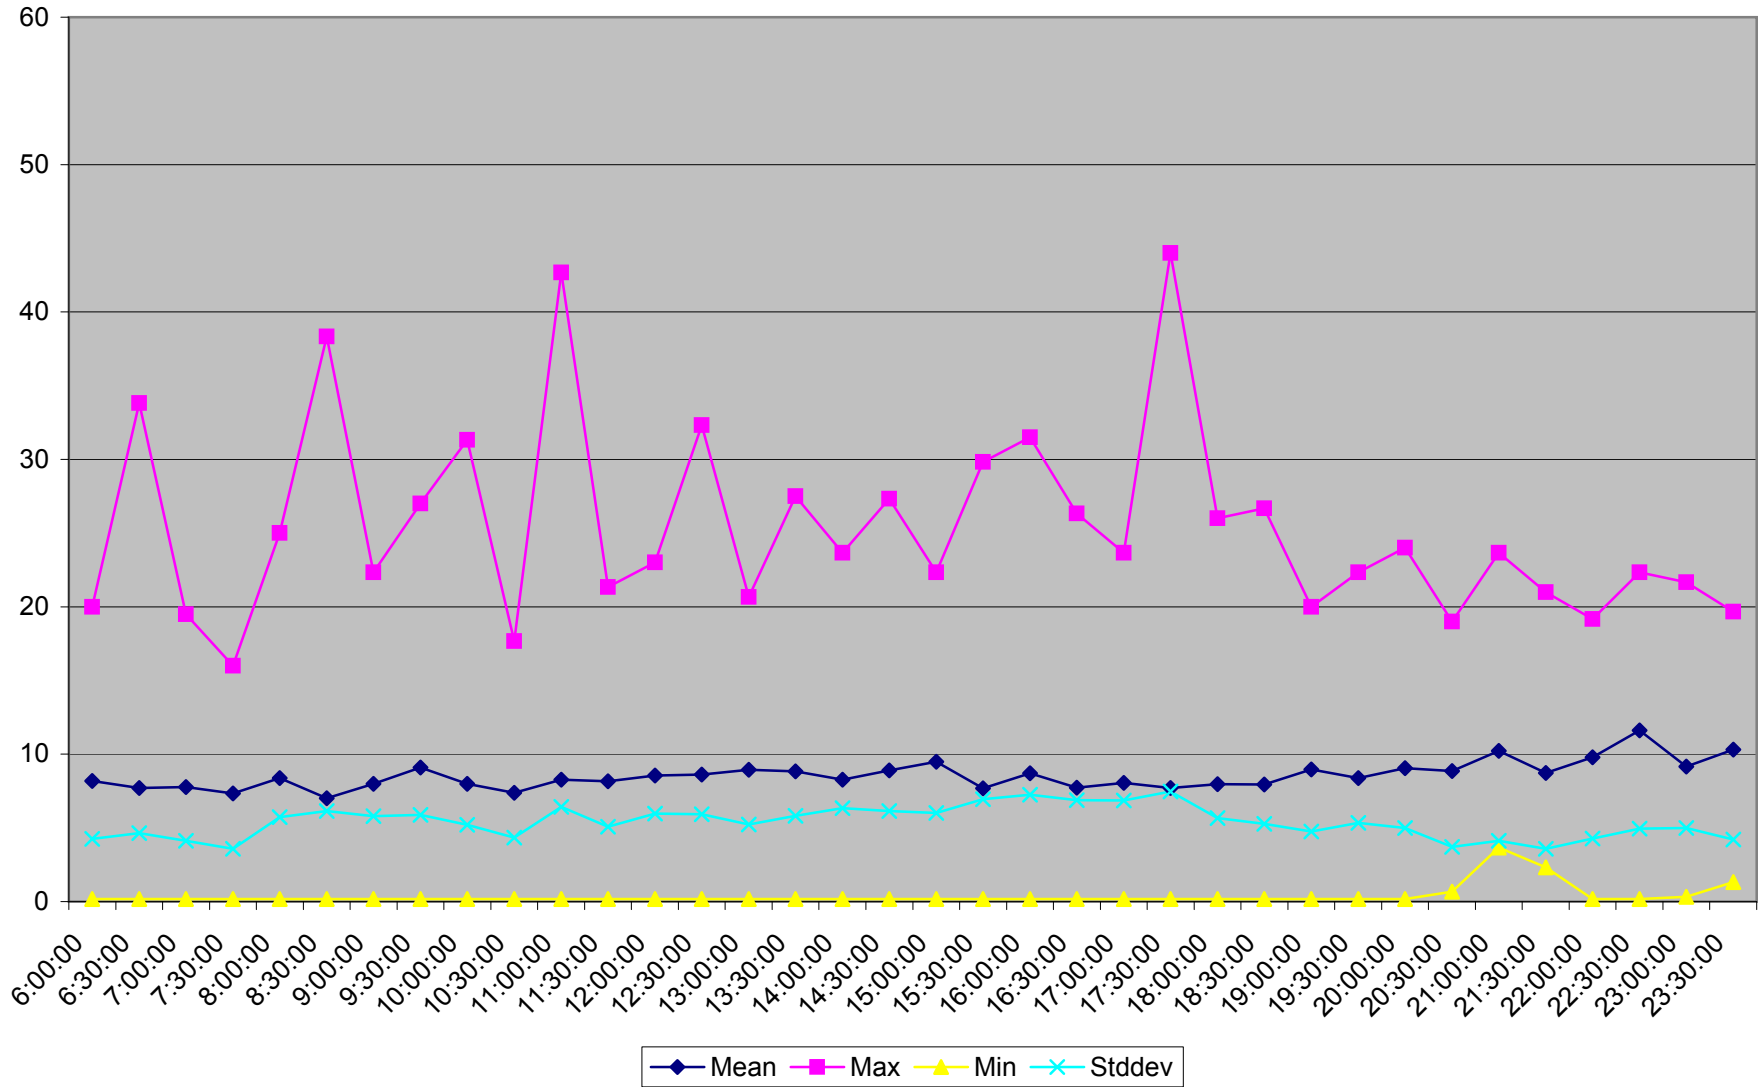

501 Queen Headways at Royal York Eastbound May 2013 Weekdays

501 Queen Headways at Royal York Eastbound July 2013 Weekdays

501 Queen Headways at Royal York Eastbound August 2013 Weekdays

501 Queen Headways at Royal York Eastbound September 2013 Weekdays

501 Queen Headways at Royal York Eastbound October 2013 Weekdays

### 501 Queen Headways at Royal York Eastbound May 2013 Saturdays

501 Queen Headways at Royal York Eastbound July 2013 Saturdays

501 Queen Headways at Royal York Eastbound August 2013 Saturdays

### 501 Queen Headways at Royal York Eastbound September 2013 Saturdays