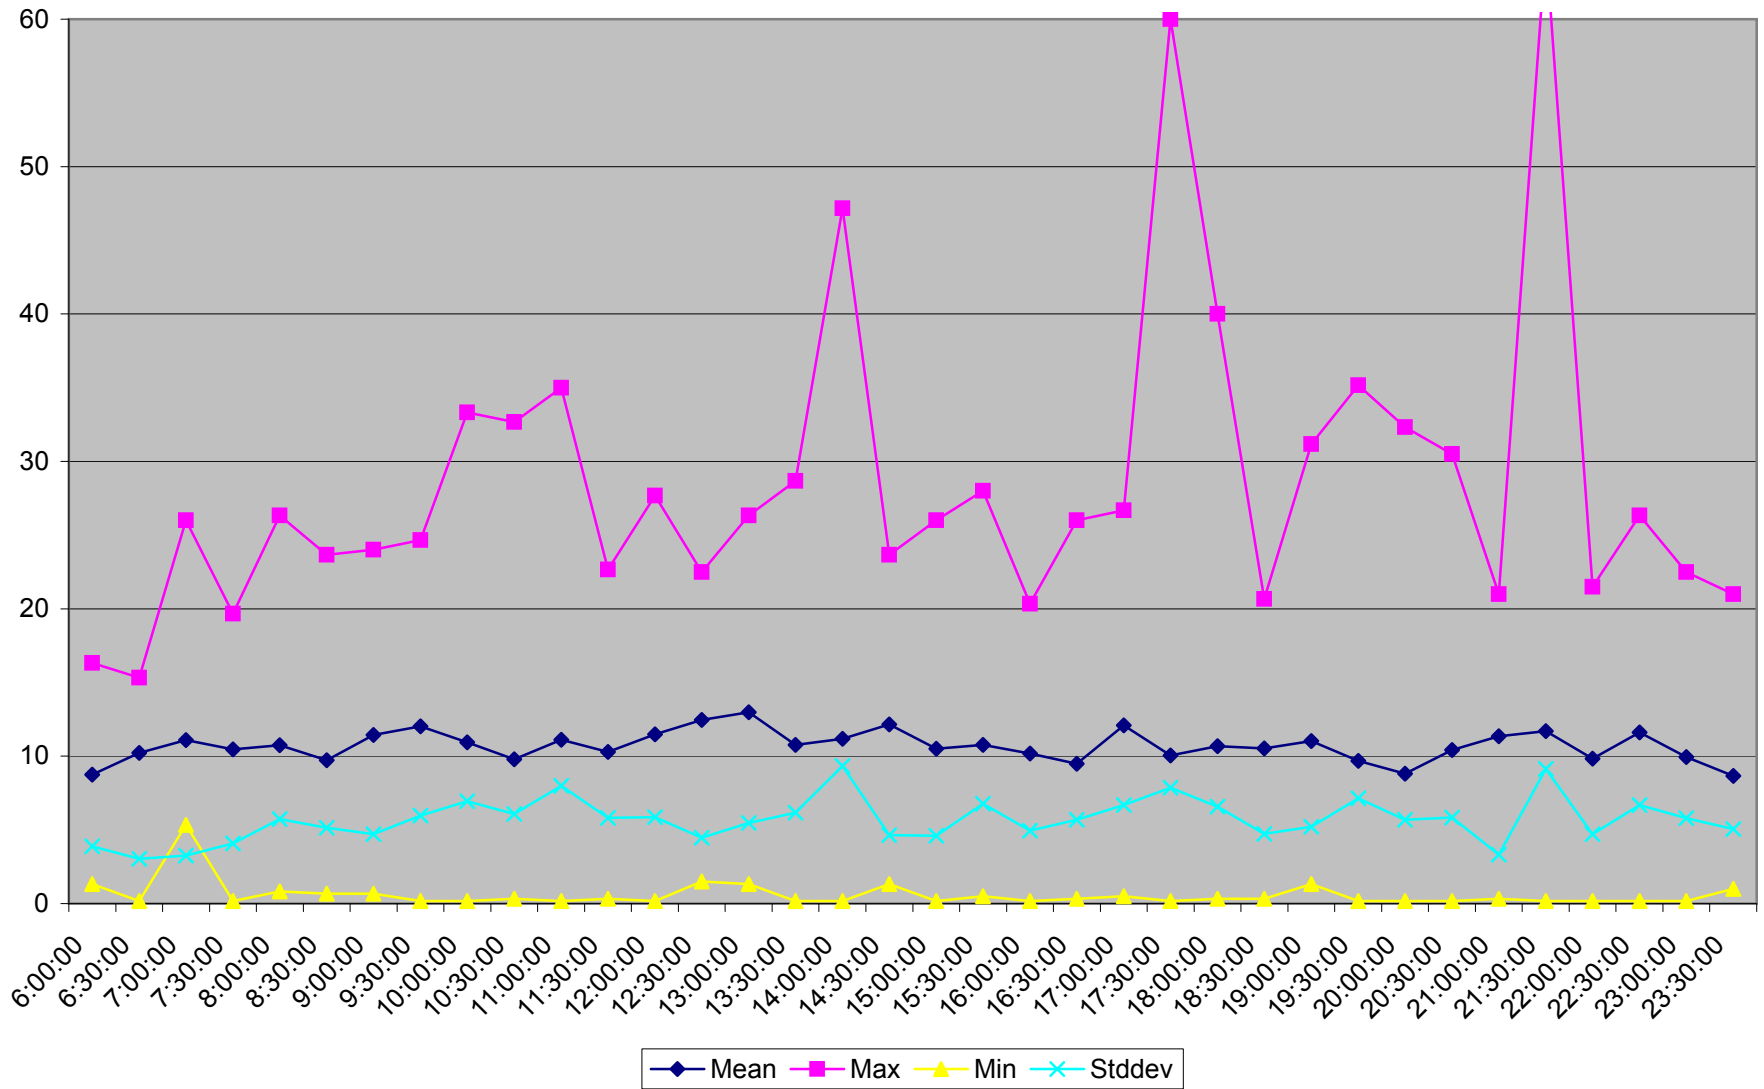

501 Queen Headways at Royal York Eastbound May 2013 Weekdays

501 Queen Headways at Royal York Eastbound July 2013 Weekdays

501 Queen Headways at Royal York Eastbound August 2013 Weekdays

501 Queen Headways at Royal York Eastbound September 2013 Weekdays

501 Queen Headways at Royal York Eastbound October 2013 Weekdays

### 501 Queen Headways at Royal York Eastbound May 2013 Saturdays

501 Queen Headways at Royal York Eastbound July 2013 Saturdays

501 Queen Headways at Royal York Eastbound August 2013 Saturdays

### 501 Queen Headways at Royal York Eastbound September 2013 Sundays