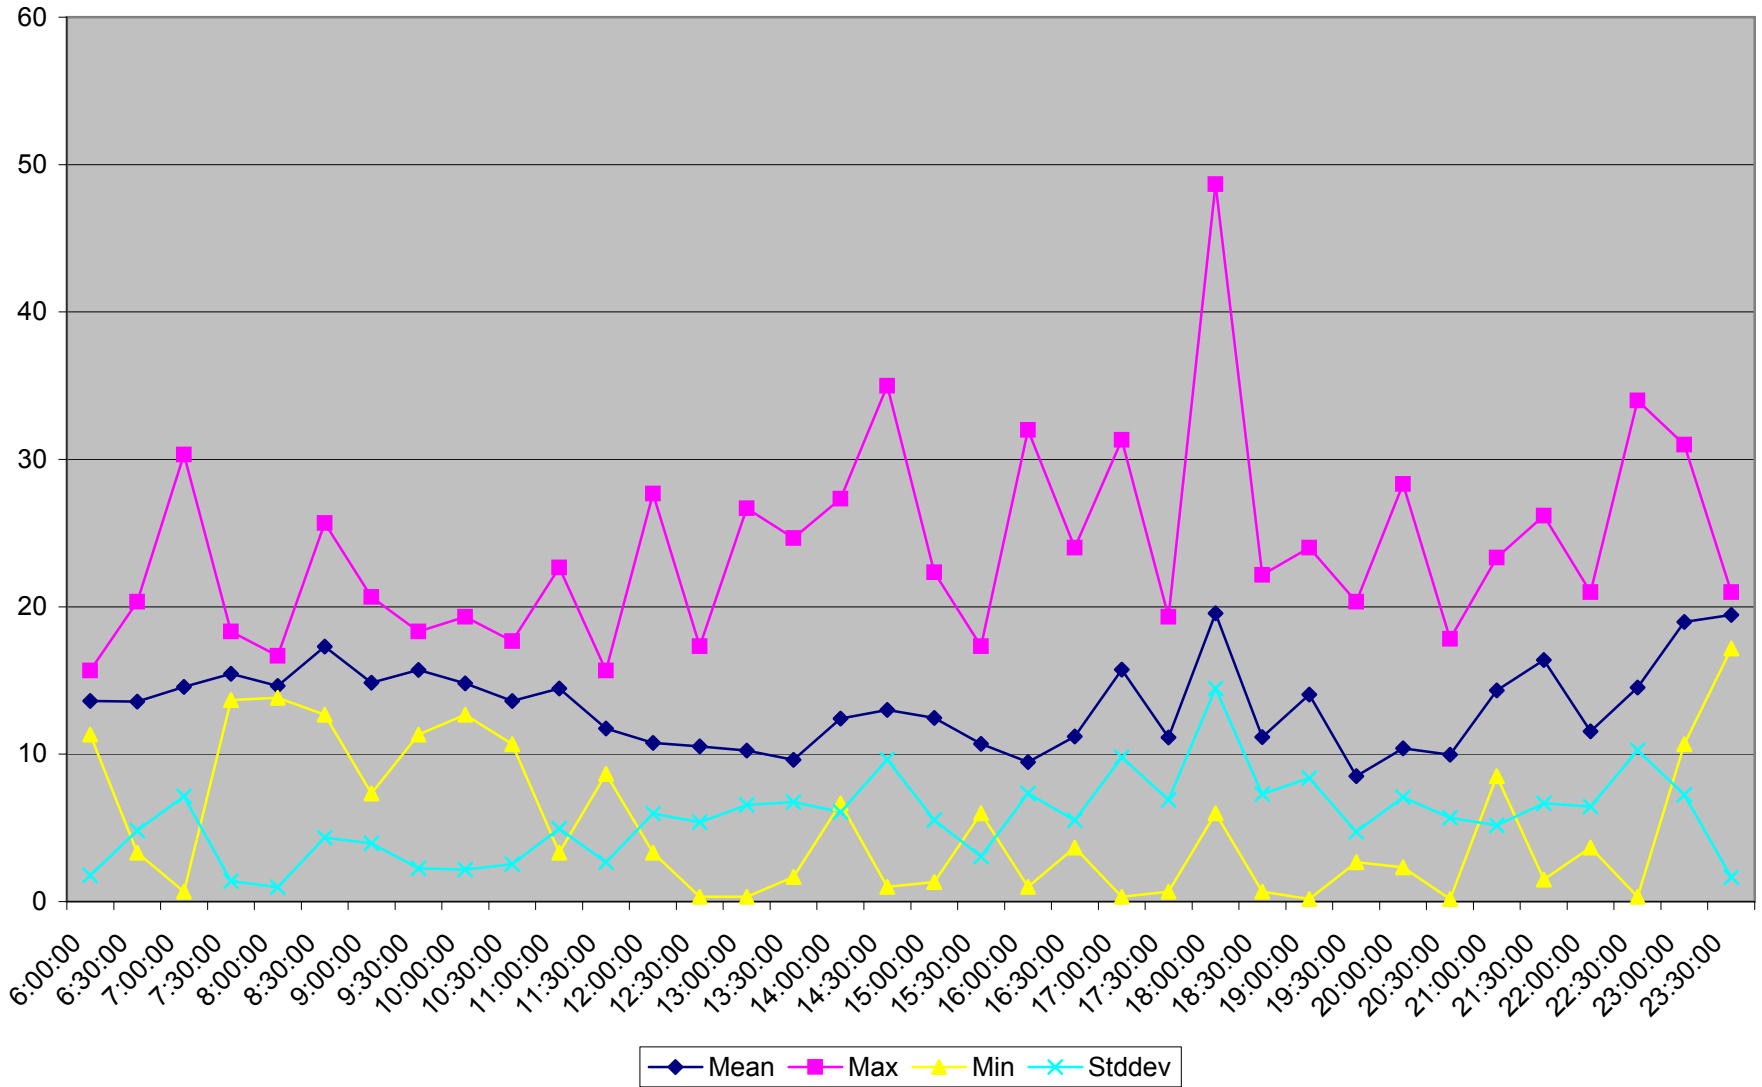

501 Queen Headways at Royal York Eastbound October 2013 Weekdays

### 501 Queen Headways at Royal York Eastbound May 2013 Saturdays

501 Queen Headways at Royal York Eastbound July 2013 Saturdays

501 Queen Headways at Royal York Eastbound August 2013 Saturdays

### 501 Queen Headways at Royal York Eastbound September 2013 Saturdays

### 501 Queen Headways at Royal York Eastbound October 2013 Saturdays