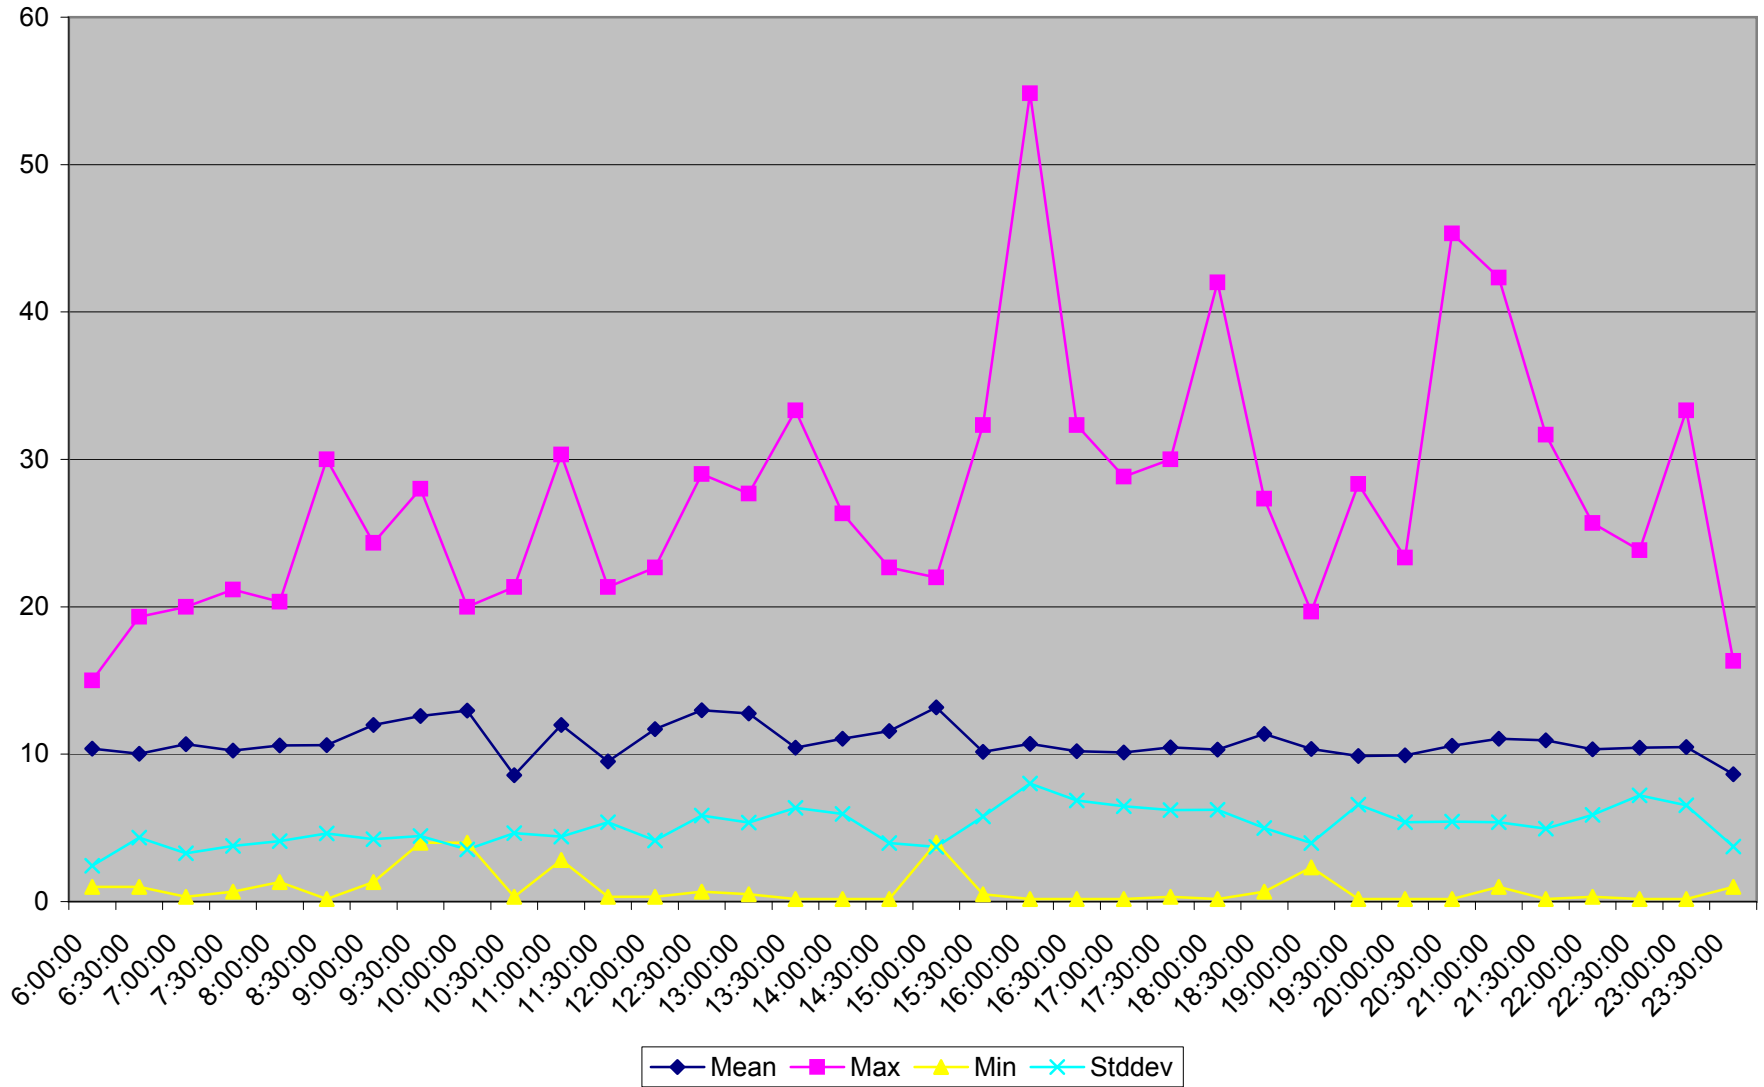

501 Queen Headways at Royal York Eastbound May 2013 Weekdays

501 Queen Headways at Royal York Eastbound July 2013 Weekdays

501 Queen Headways at Royal York Eastbound August 2013 Weekdays

501 Queen Headways at Royal York Eastbound September 2013 Weekdays

501 Queen Headways at Royal York Eastbound October 2013 Weekdays

### 501 Queen Headways at Royal York Eastbound May 2013 Saturdays

501 Queen Headways at Royal York Eastbound July 2013 Saturdays

501 Queen Headways at Royal York Eastbound August 2013 Saturdays

### 501 Queen Headways at Royal York Eastbound September 2013 Sundays