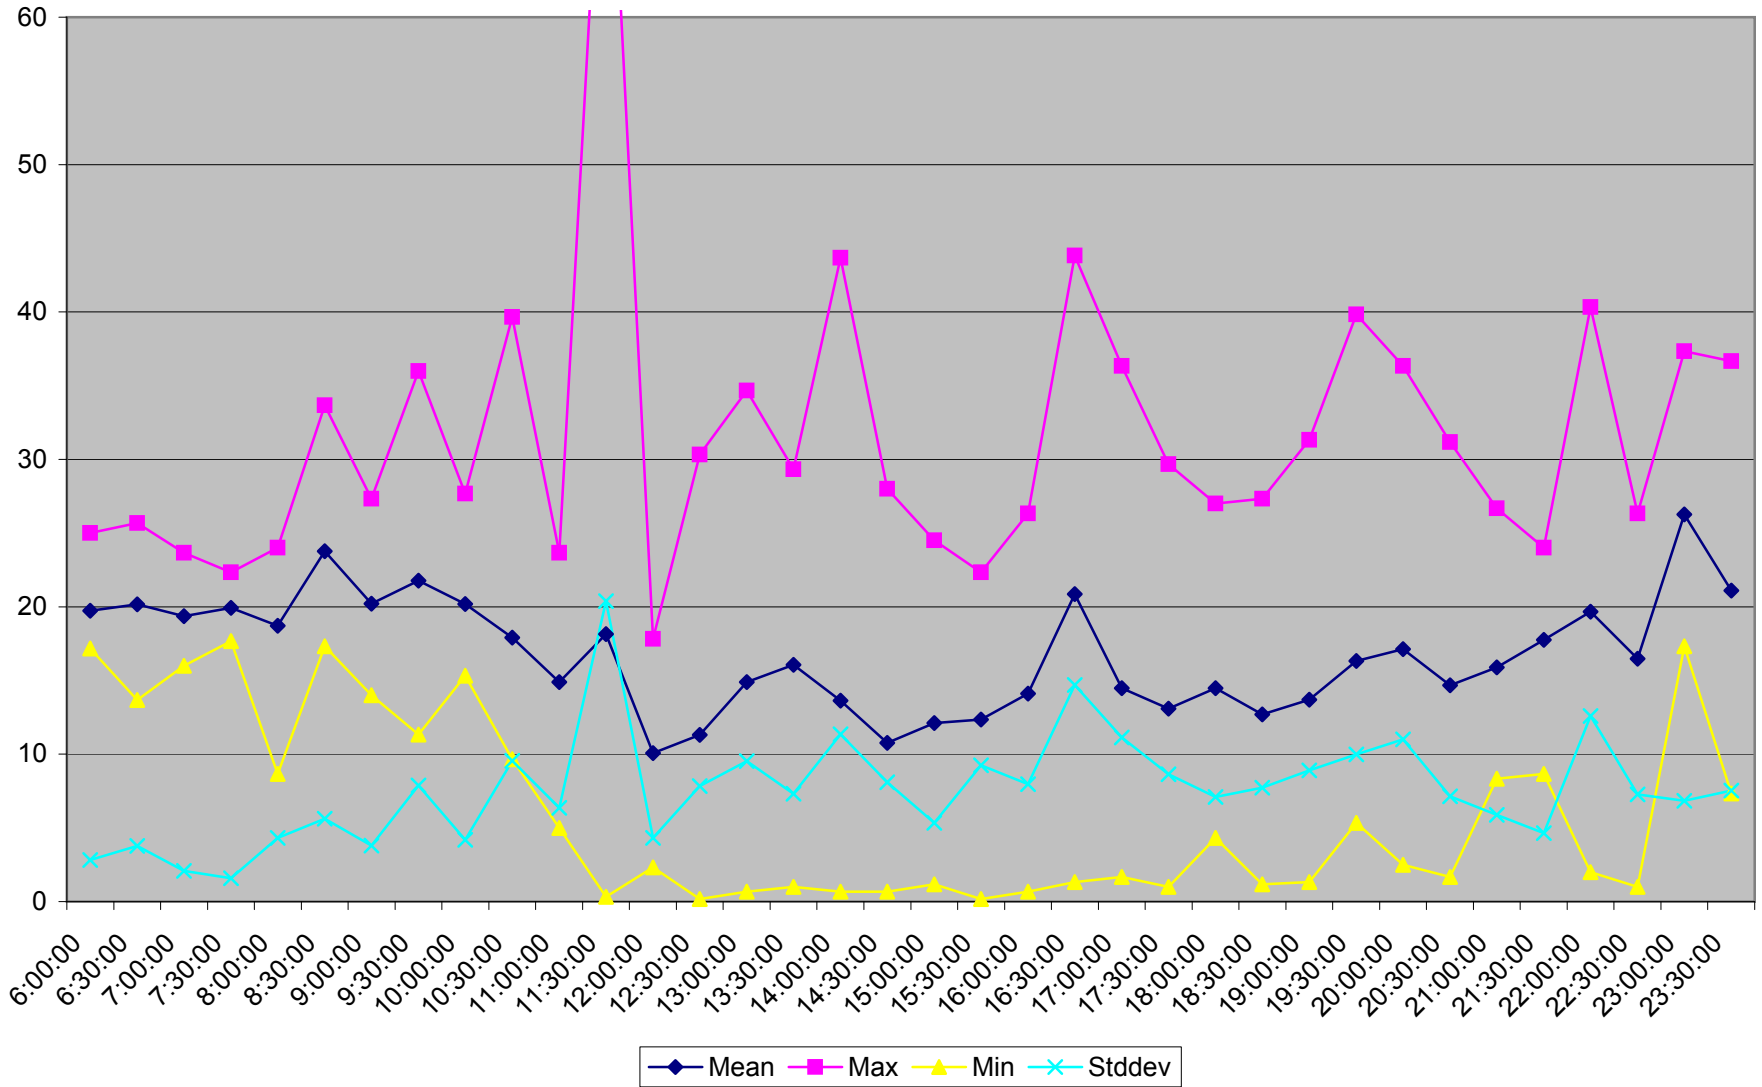

501 Queen Headways at Royal York Eastbound July 2013 Sundays