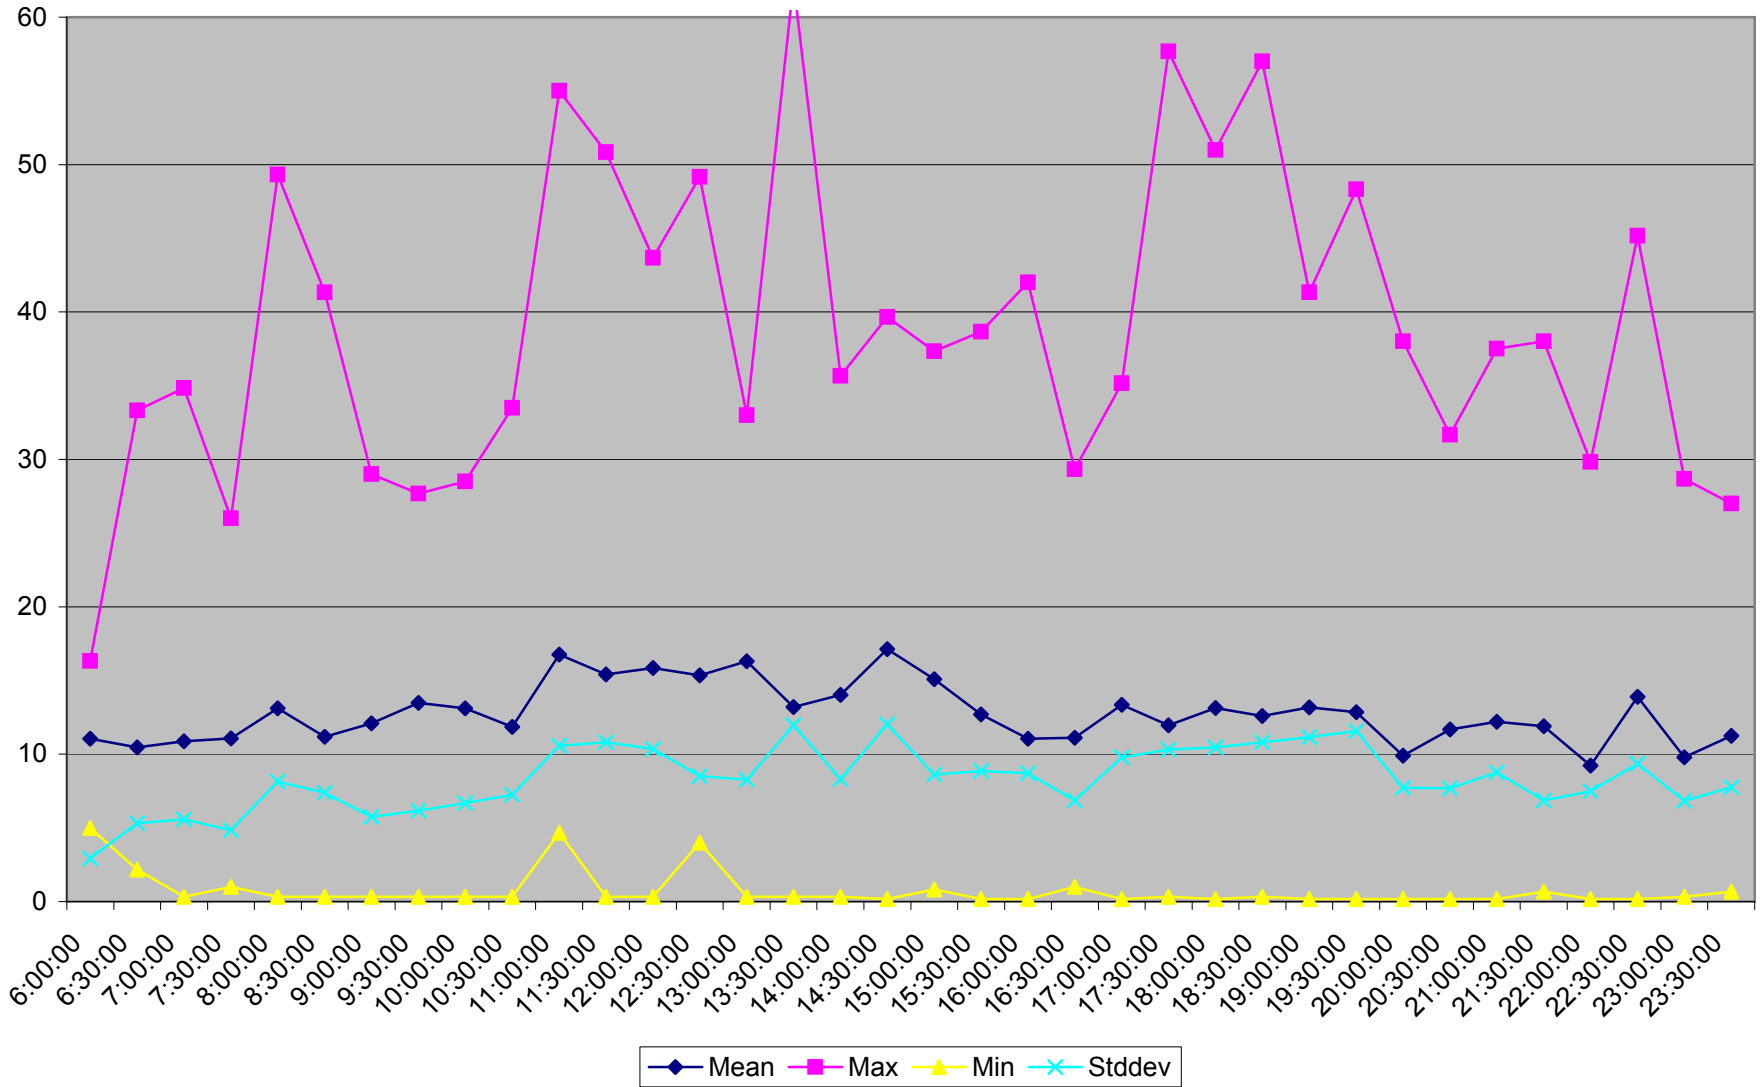

501 Queen Headways at Royal York Eastbound May 2013 Weekdays

501 Queen Headways at Royal York Eastbound July 2013 Weekdays

501 Queen Headways at Royal York Eastbound August 2013 Weekdays

501 Queen Headways at Royal York Eastbound September 2013 Weekdays

501 Queen Headways at Royal York Eastbound October 2013 Weekdays

### 501 Queen Headways at Royal York Eastbound May 2013 Saturdays

501 Queen Headways at Royal York Eastbound July 2013 Saturdays

501 Queen Headways at Royal York Eastbound August 2013 Saturdays

### 501 Queen Headways at Royal York Eastbound September 2013 Sundays