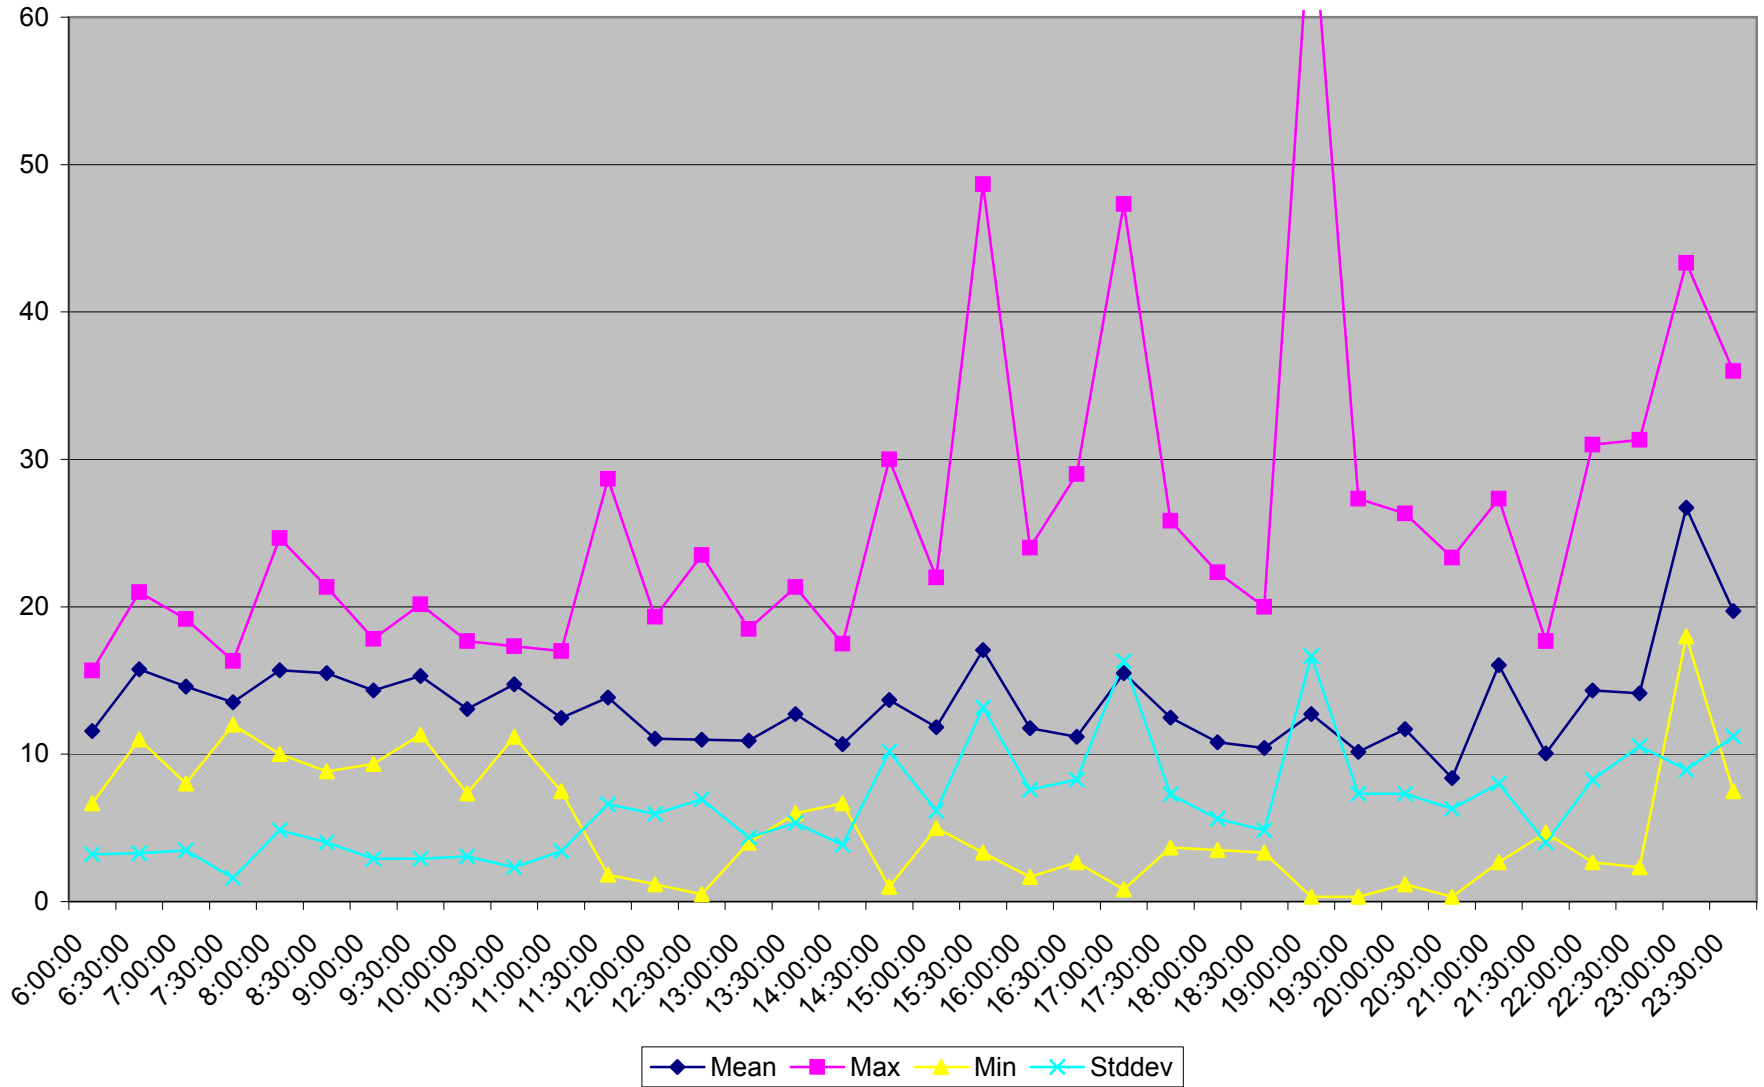

501 Queen Headways at Royal York Eastbound May 2013 Weekdays

501 Queen Headways at Royal York Eastbound July 2013 Weekdays

501 Queen Headways at Royal York Eastbound August 2013 Weekdays

501 Queen Headways at Royal York Eastbound September 2013 Weekdays

501 Queen Headways at Royal York Eastbound October 2013 Weekdays

### 501 Queen Headways at Royal York Eastbound May 2013 Saturdays

501 Queen Headways at Royal York Eastbound July 2013 Saturdays

501 Queen Headways at Royal York Eastbound August 2013 Saturdays

### 501 Queen Headways at Royal York Eastbound September 2013 Saturdays