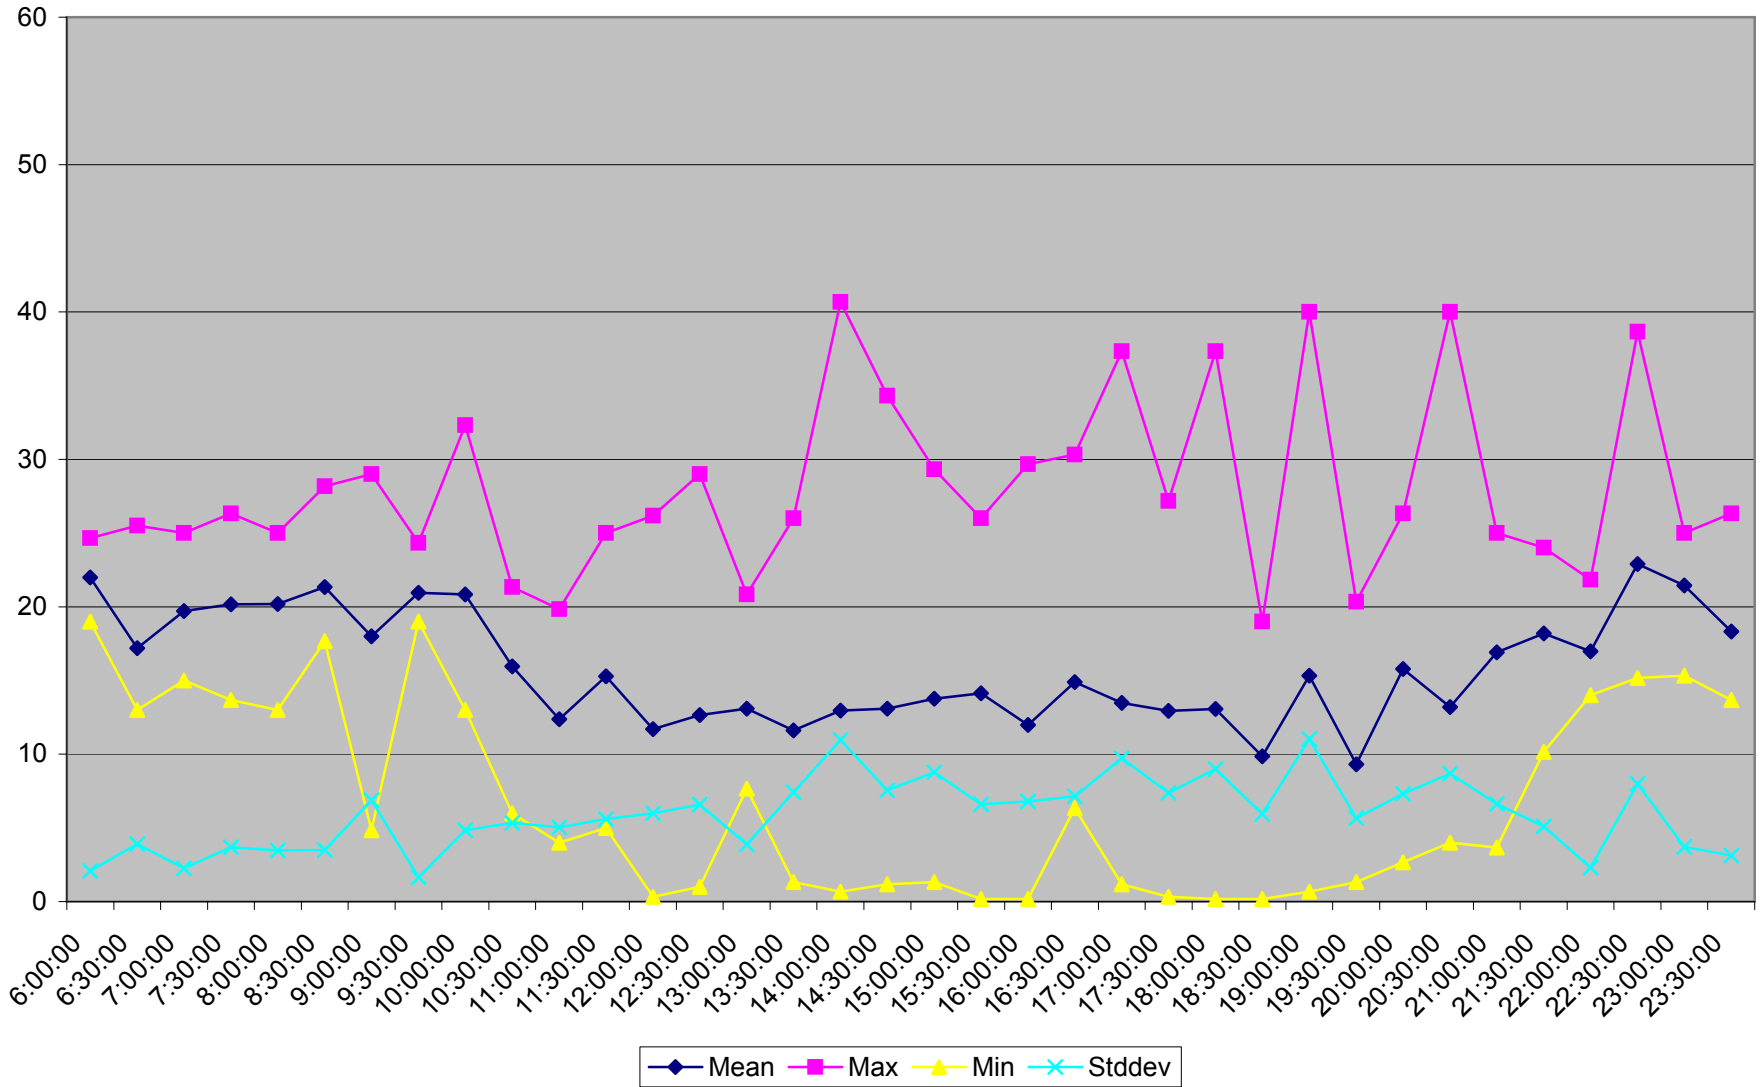

### 501 Queen Headways at Royal York Eastbound May 2013 Sundays

501 Queen Headways at Royal York Eastbound July 2013 Sundays

501 Queen Headways at Royal York Eastbound August 2013 Sundays

### 501 Queen Headways at Royal York Eastbound September 2013 Sundays

### 501 Queen Headways at Royal York Eastbound October 2013 Sundays