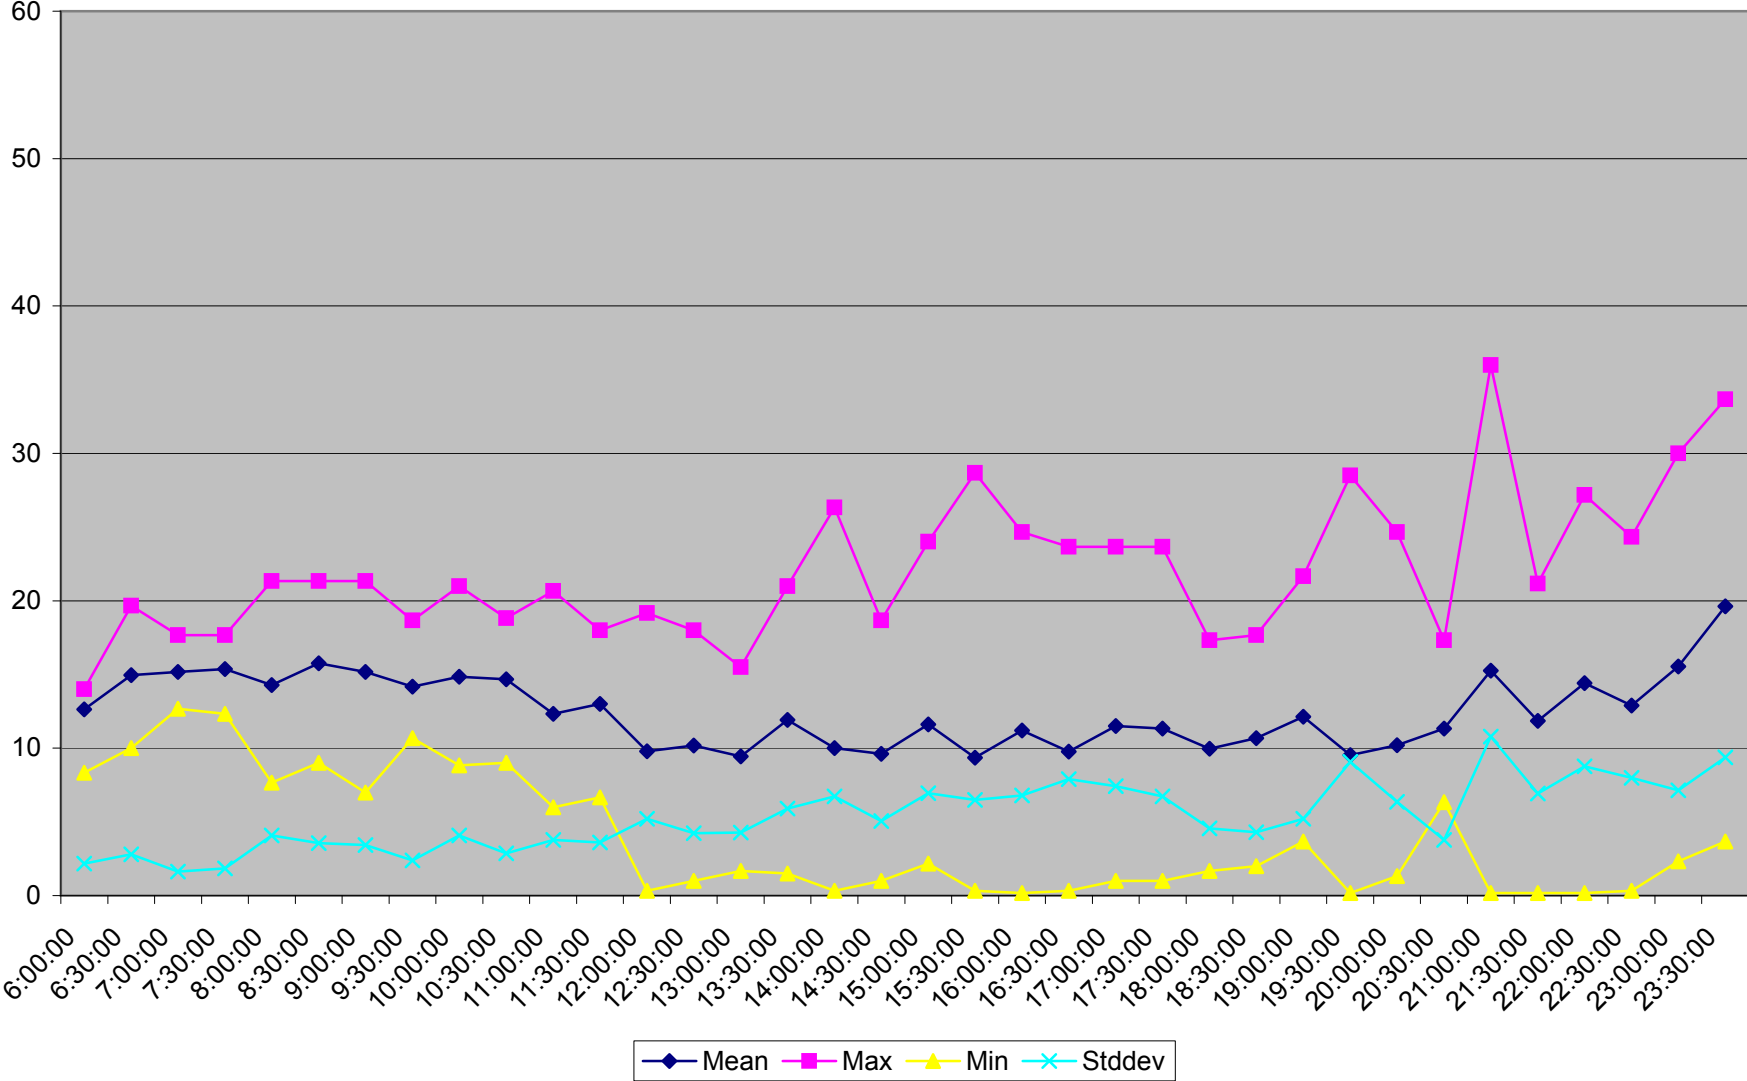

501 Queen Headways at Royal York Eastbound May 2013 Weekdays

501 Queen Headways at Royal York Eastbound July 2013 Weekdays

501 Queen Headways at Royal York Eastbound August 2013 Weekdays

501 Queen Headways at Royal York Eastbound September 2013 Weekdays

501 Queen Headways at Royal York Eastbound October 2013 Weekdays

### 501 Queen Headways at Royal York Eastbound May 2013 Saturdays

501 Queen Headways at Royal York Eastbound July 2013 Saturdays

501 Queen Headways at Royal York Eastbound August 2013 Saturdays

### 501 Queen Headways at Royal York Eastbound September 2013 Saturdays