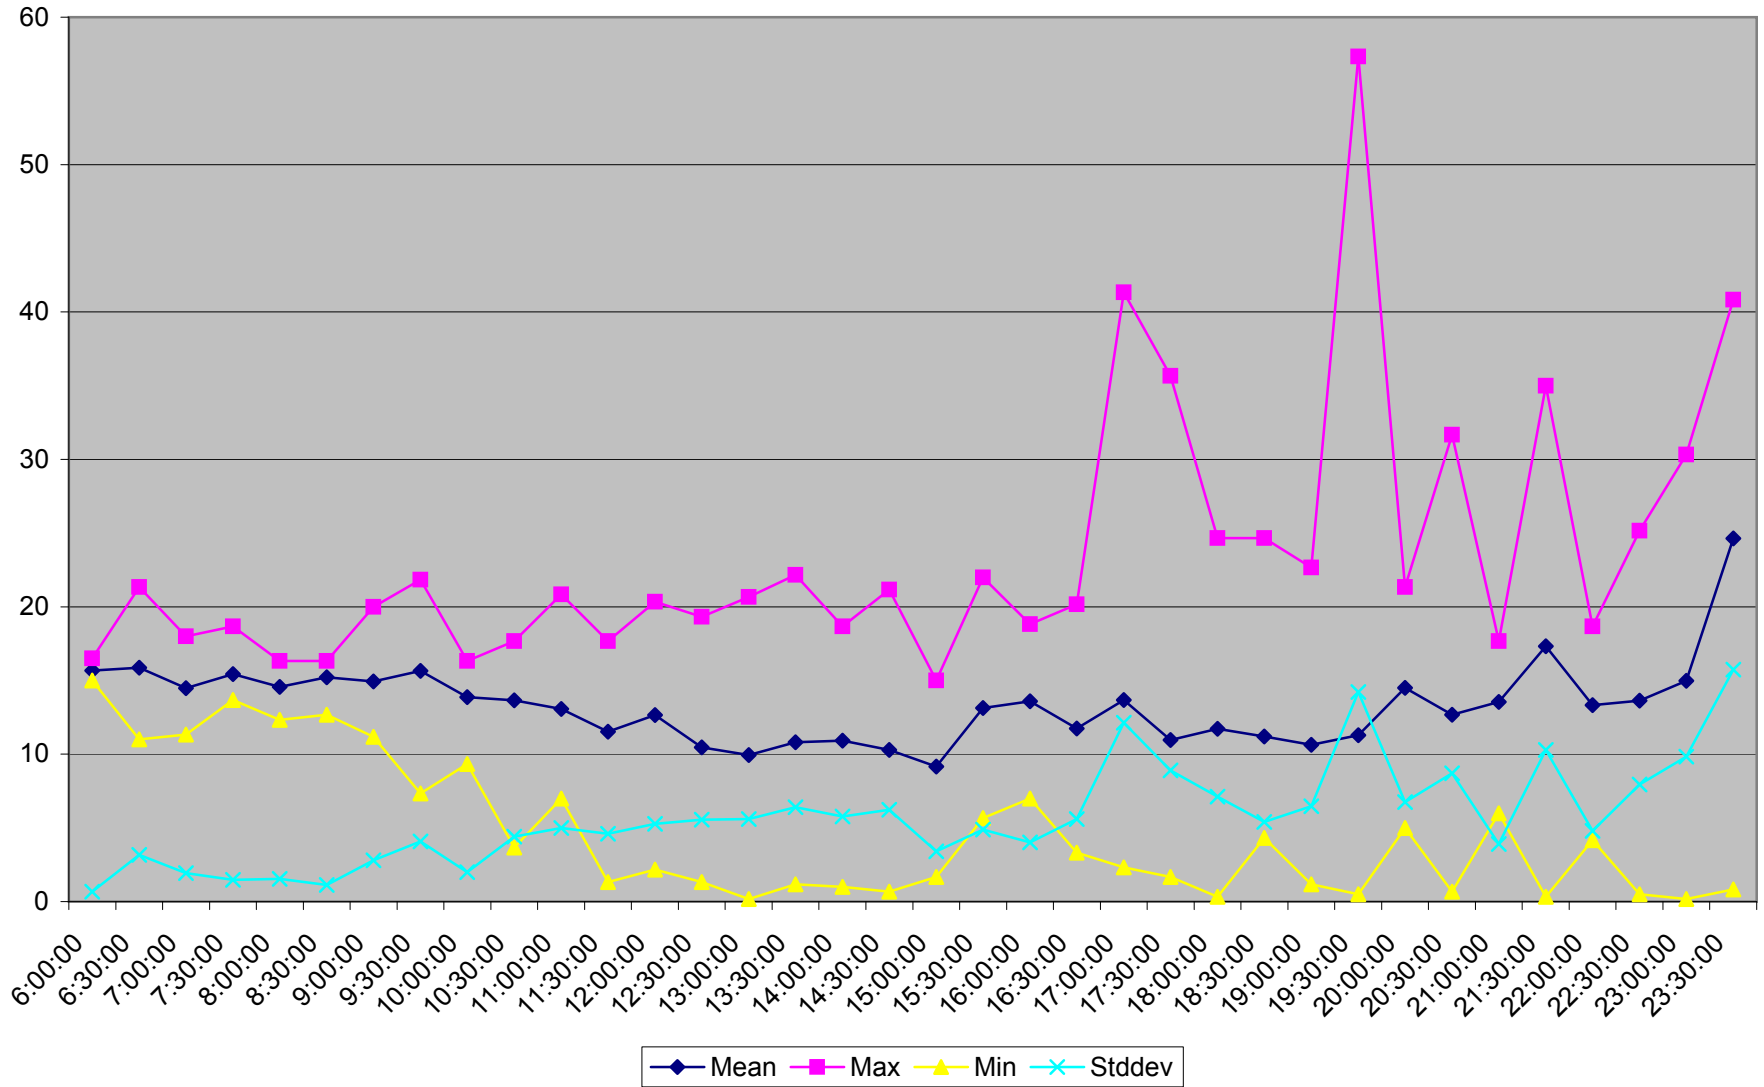

501 Queen Headways at Royal York Eastbound May 2013 Weekdays

501 Queen Headways at Royal York Eastbound July 2013 Weekdays

501 Queen Headways at Royal York Eastbound August 2013 Weekdays

501 Queen Headways at Royal York Eastbound September 2013 Weekdays

501 Queen Headways at Royal York Eastbound October 2013 Weekdays

### 501 Queen Headways at Royal York Eastbound May 2013 Saturdays

501 Queen Headways at Royal York Eastbound July 2013 Saturdays

501 Queen Headways at Royal York Eastbound August 2013 Saturdays

### 501 Queen Headways at Royal York Eastbound September 2013 Saturdays