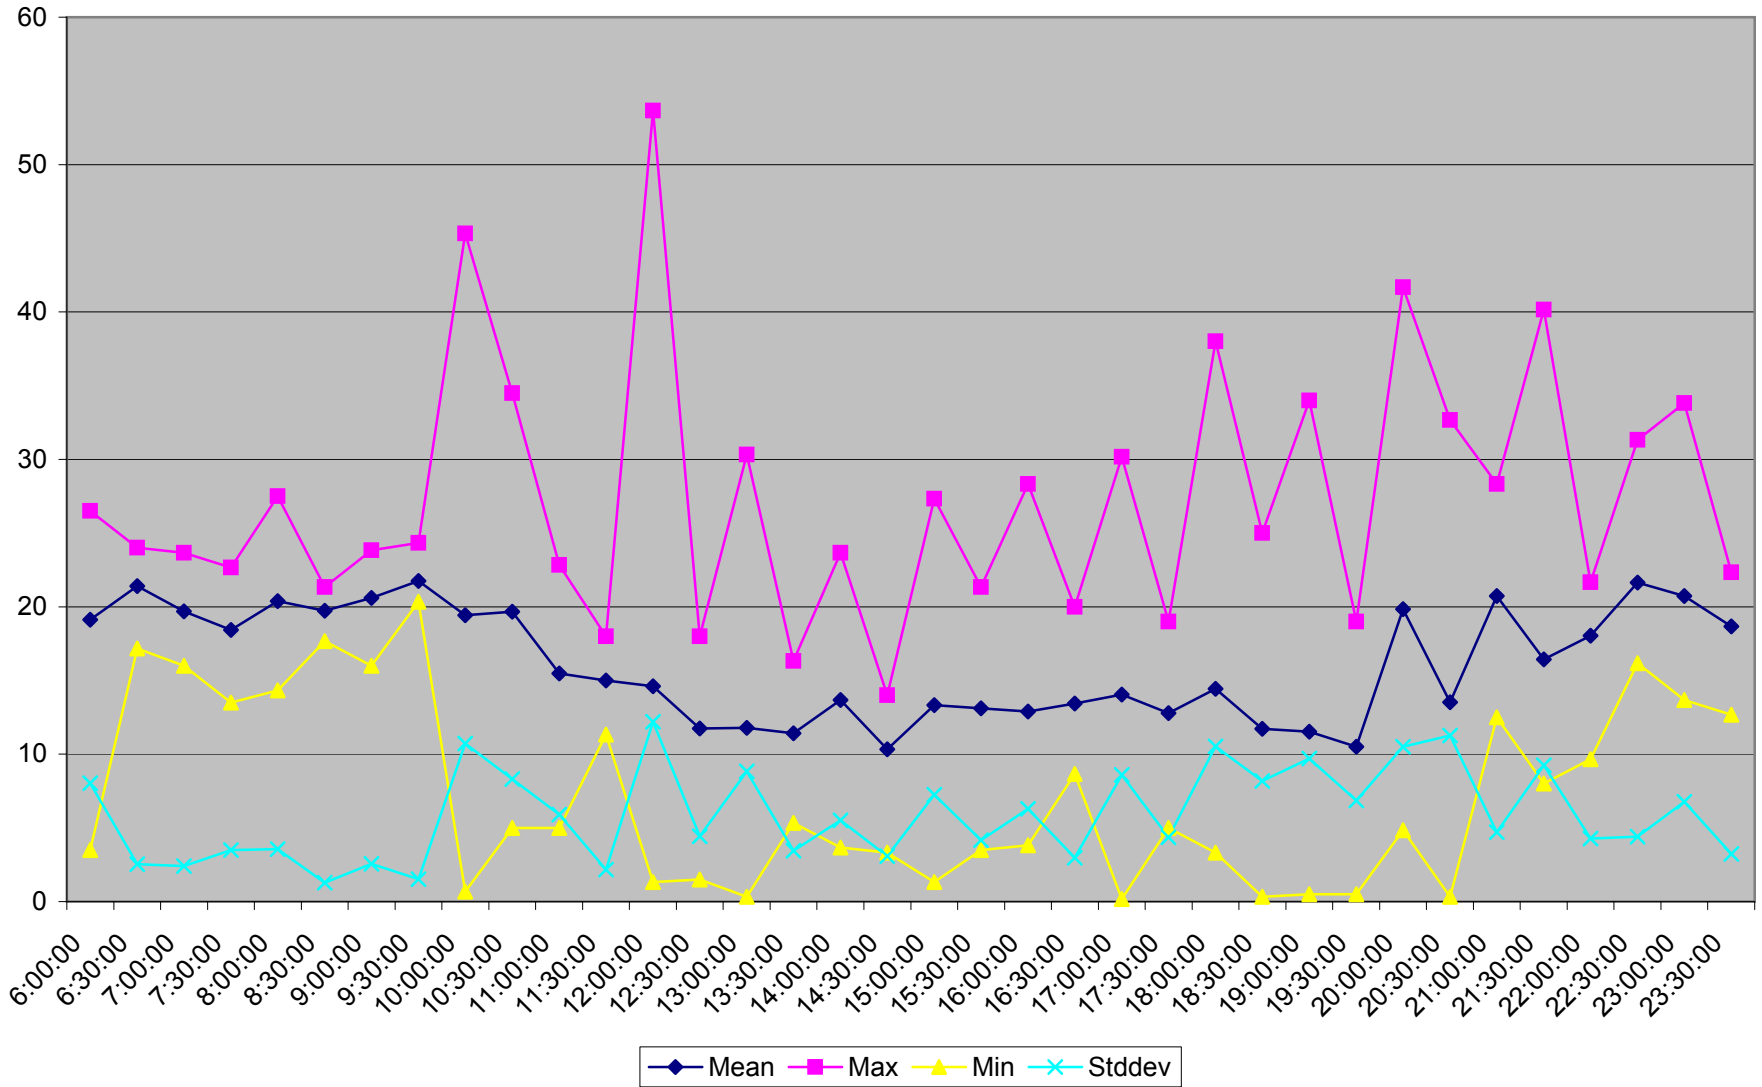

501 Queen Headways at Royal York Eastbound May 2013 Sundays