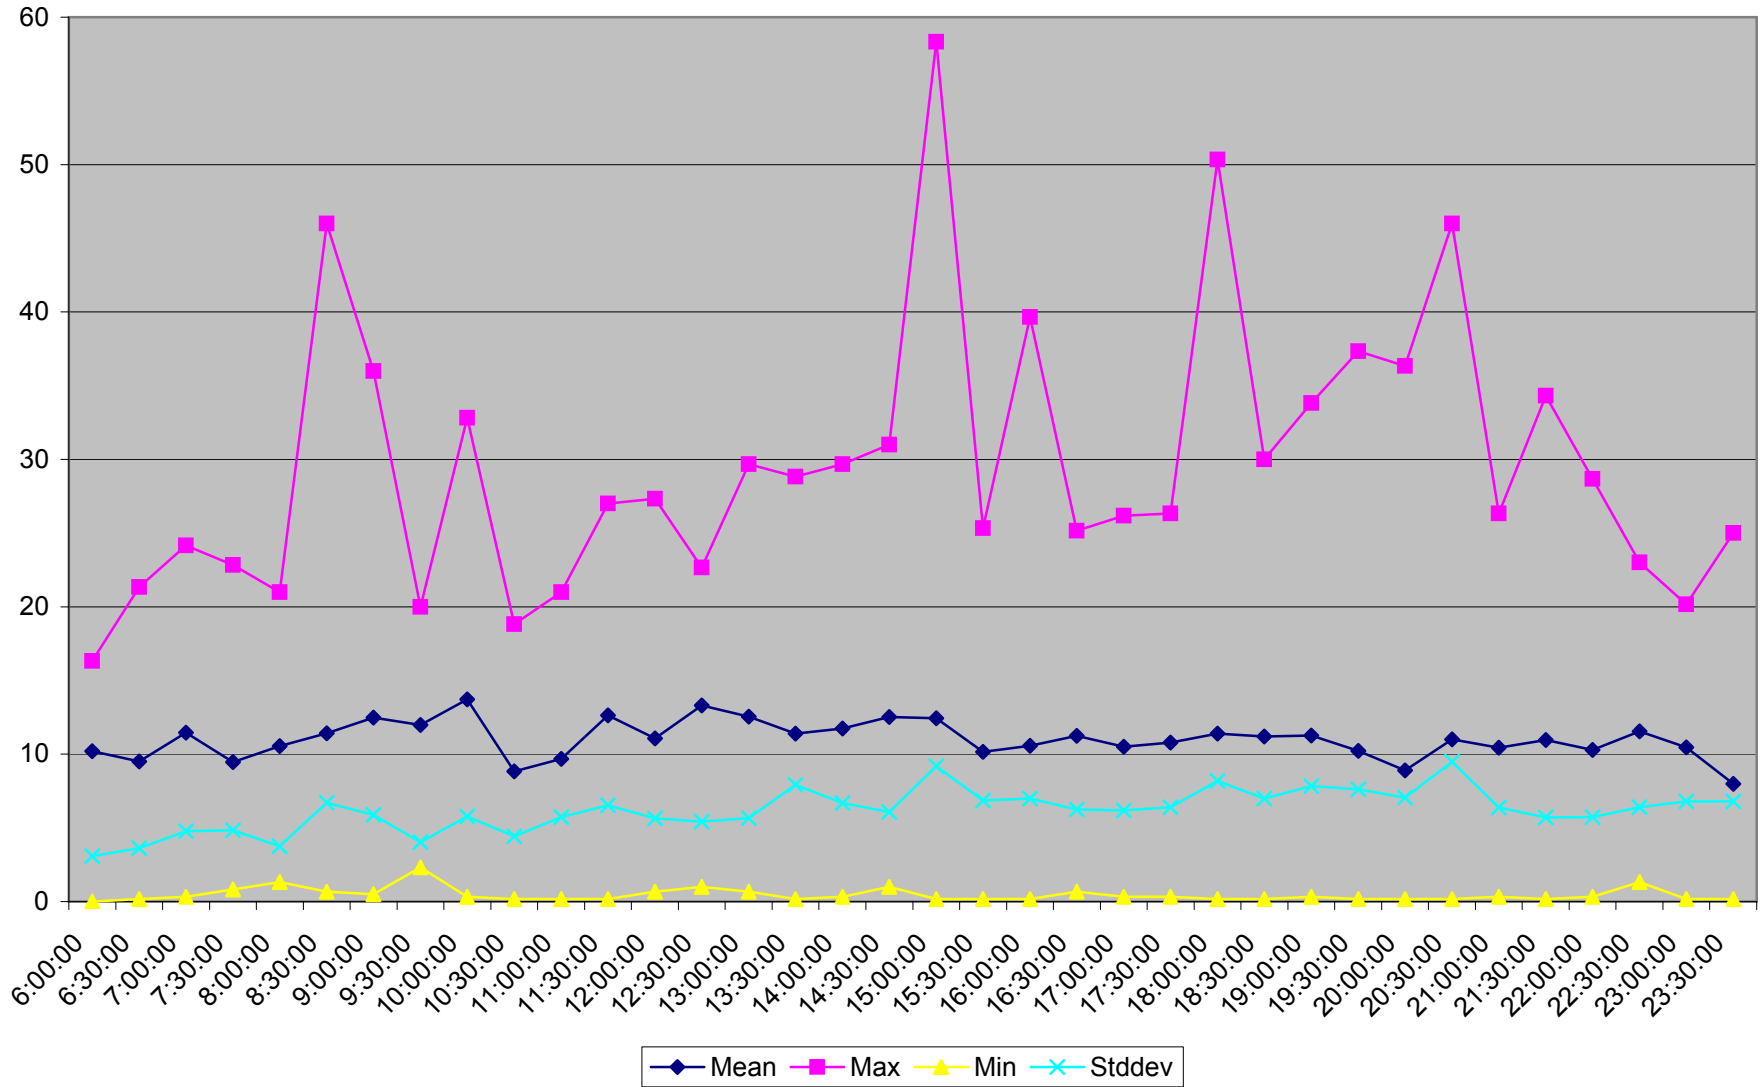

501 Queen Headways at Royal York Eastbound May 2013 Weekdays

501 Queen Headways at Royal York Eastbound July 2013 Weekdays

501 Queen Headways at Royal York Eastbound August 2013 Weekdays

501 Queen Headways at Royal York Eastbound September 2013 Weekdays

501 Queen Headways at Royal York Eastbound October 2013 Weekdays

### 501 Queen Headways at Royal York Eastbound May 2013 Saturdays

501 Queen Headways at Royal York Eastbound July 2013 Saturdays

501 Queen Headways at Royal York Eastbound August 2013 Saturdays

### 501 Queen Headways at Royal York Eastbound September 2013 Sundays