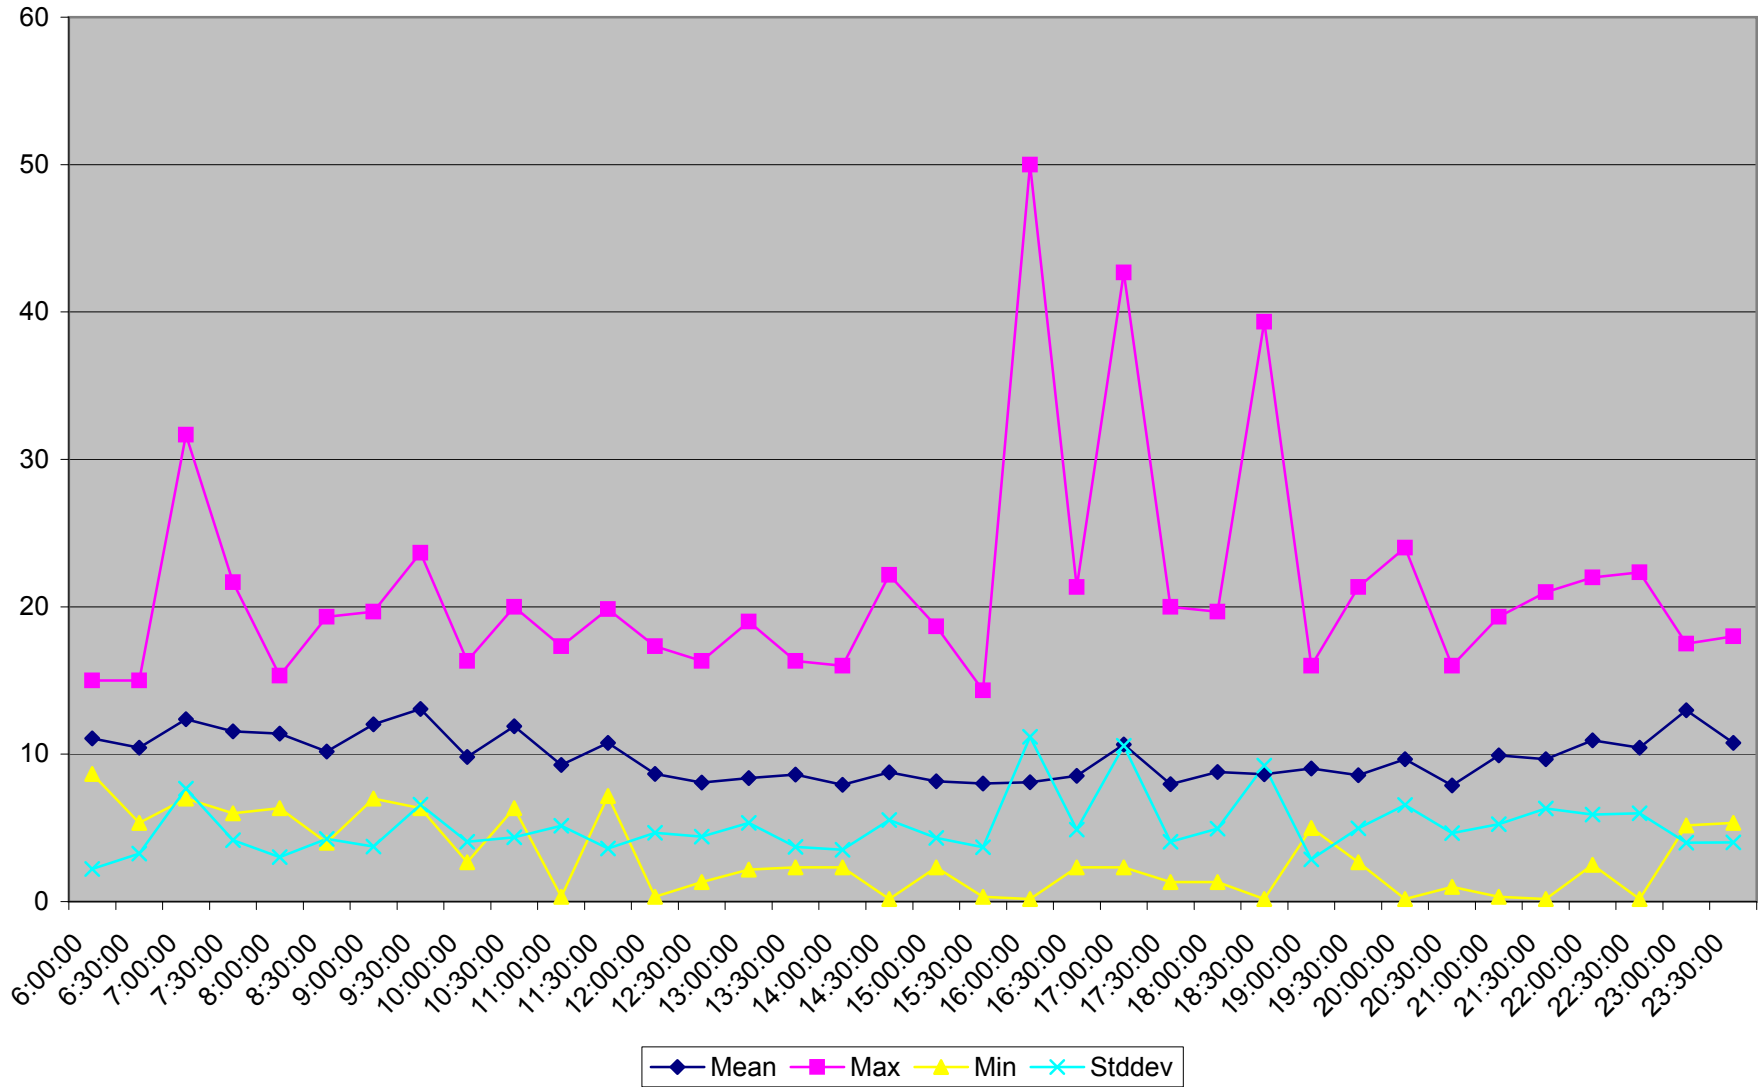

501 Queen Headways at Royal York Eastbound October 2013 Weekdays

### 501 Queen Headways at Royal York Eastbound May 2013 Saturdays

501 Queen Headways at Royal York Eastbound July 2013 Saturdays

501 Queen Headways at Royal York Eastbound August 2013 Saturdays

### 501 Queen Headways at Royal York Eastbound September 2013 Saturdays

### 501 Queen Headways at Royal York Eastbound October 2013 Saturdays