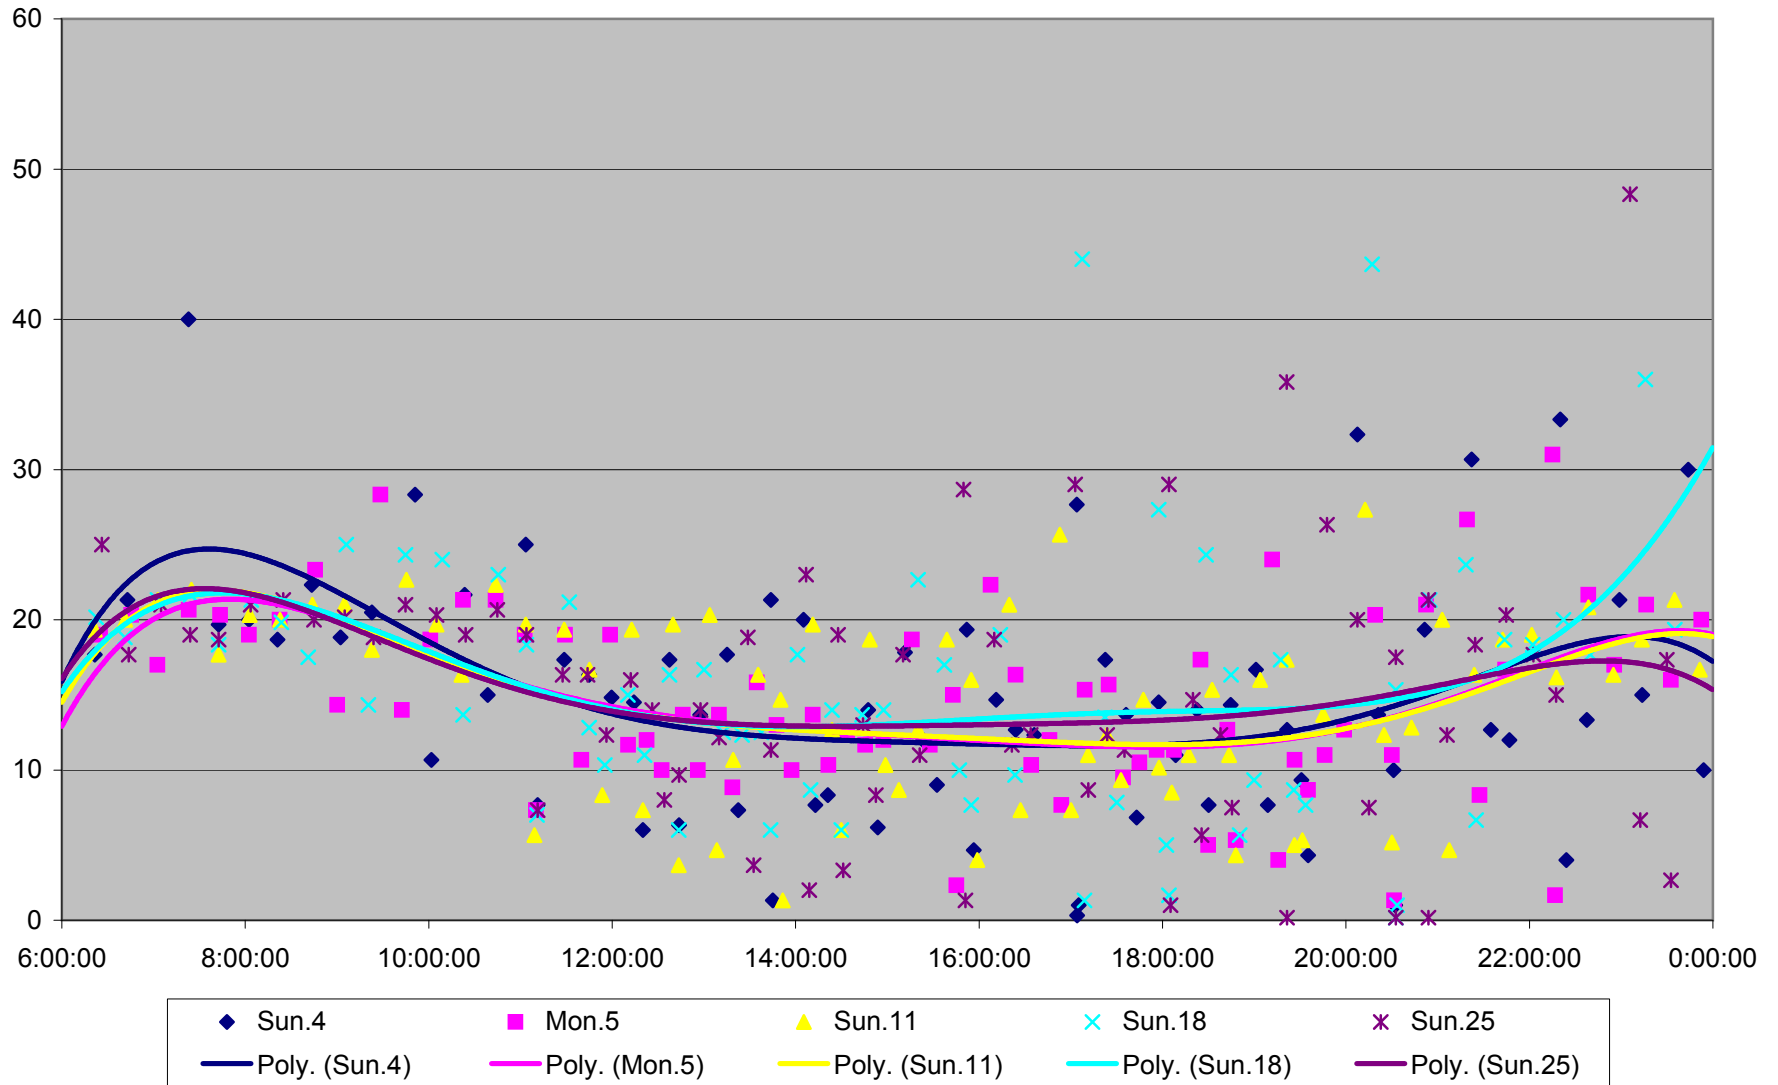

501 Queen Headways at Royal York Eastbound May 2013

501 Queen Headways at Royal York Eastbound July 2013

501 Queen Headways at Royal York Eastbound August 2013

501 Queen Headways at Royal York Eastbound September 2013

501 Queen Headways at Royal York Eastbound October 2013