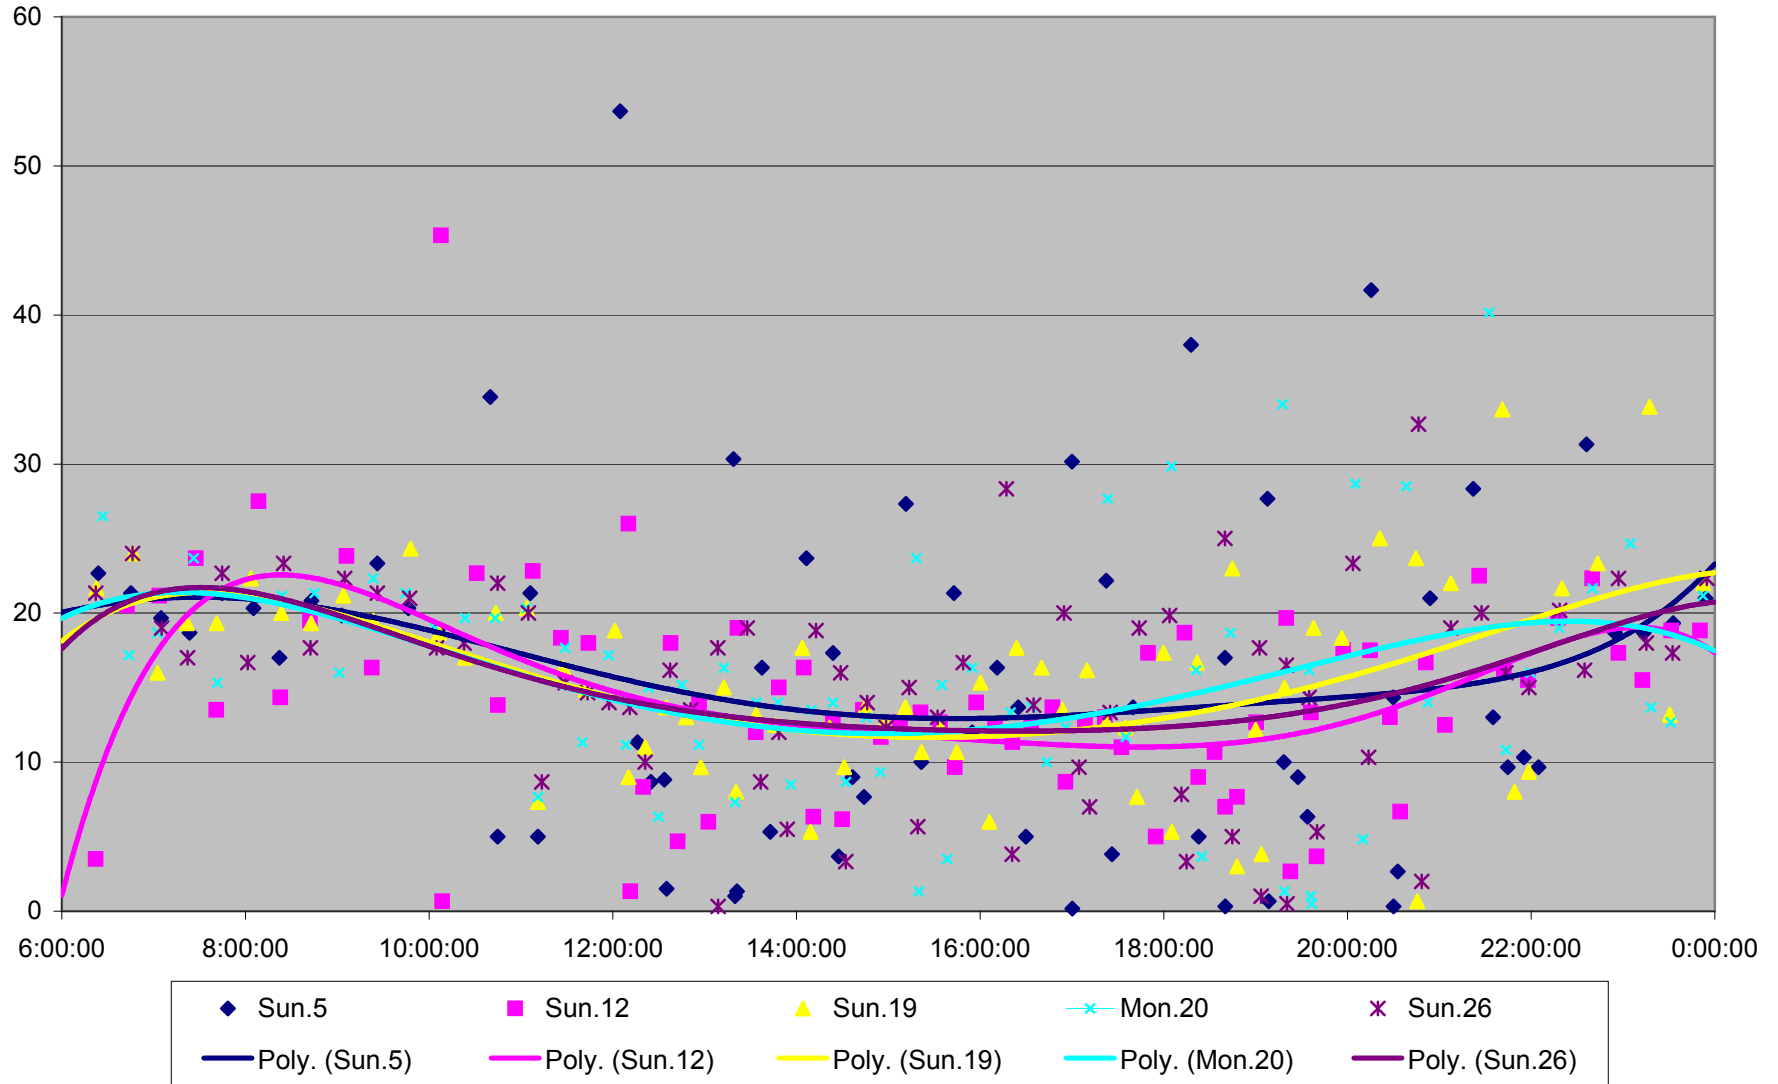

501 Queen Headways at Royal York Eastbound May 2013

501 Queen Headways at Royal York Eastbound July 2013

501 Queen Headways at Royal York Eastbound August 2013

501 Queen Headways at Royal York Eastbound September 2013

501 Queen Headways at Royal York Eastbound October 2013