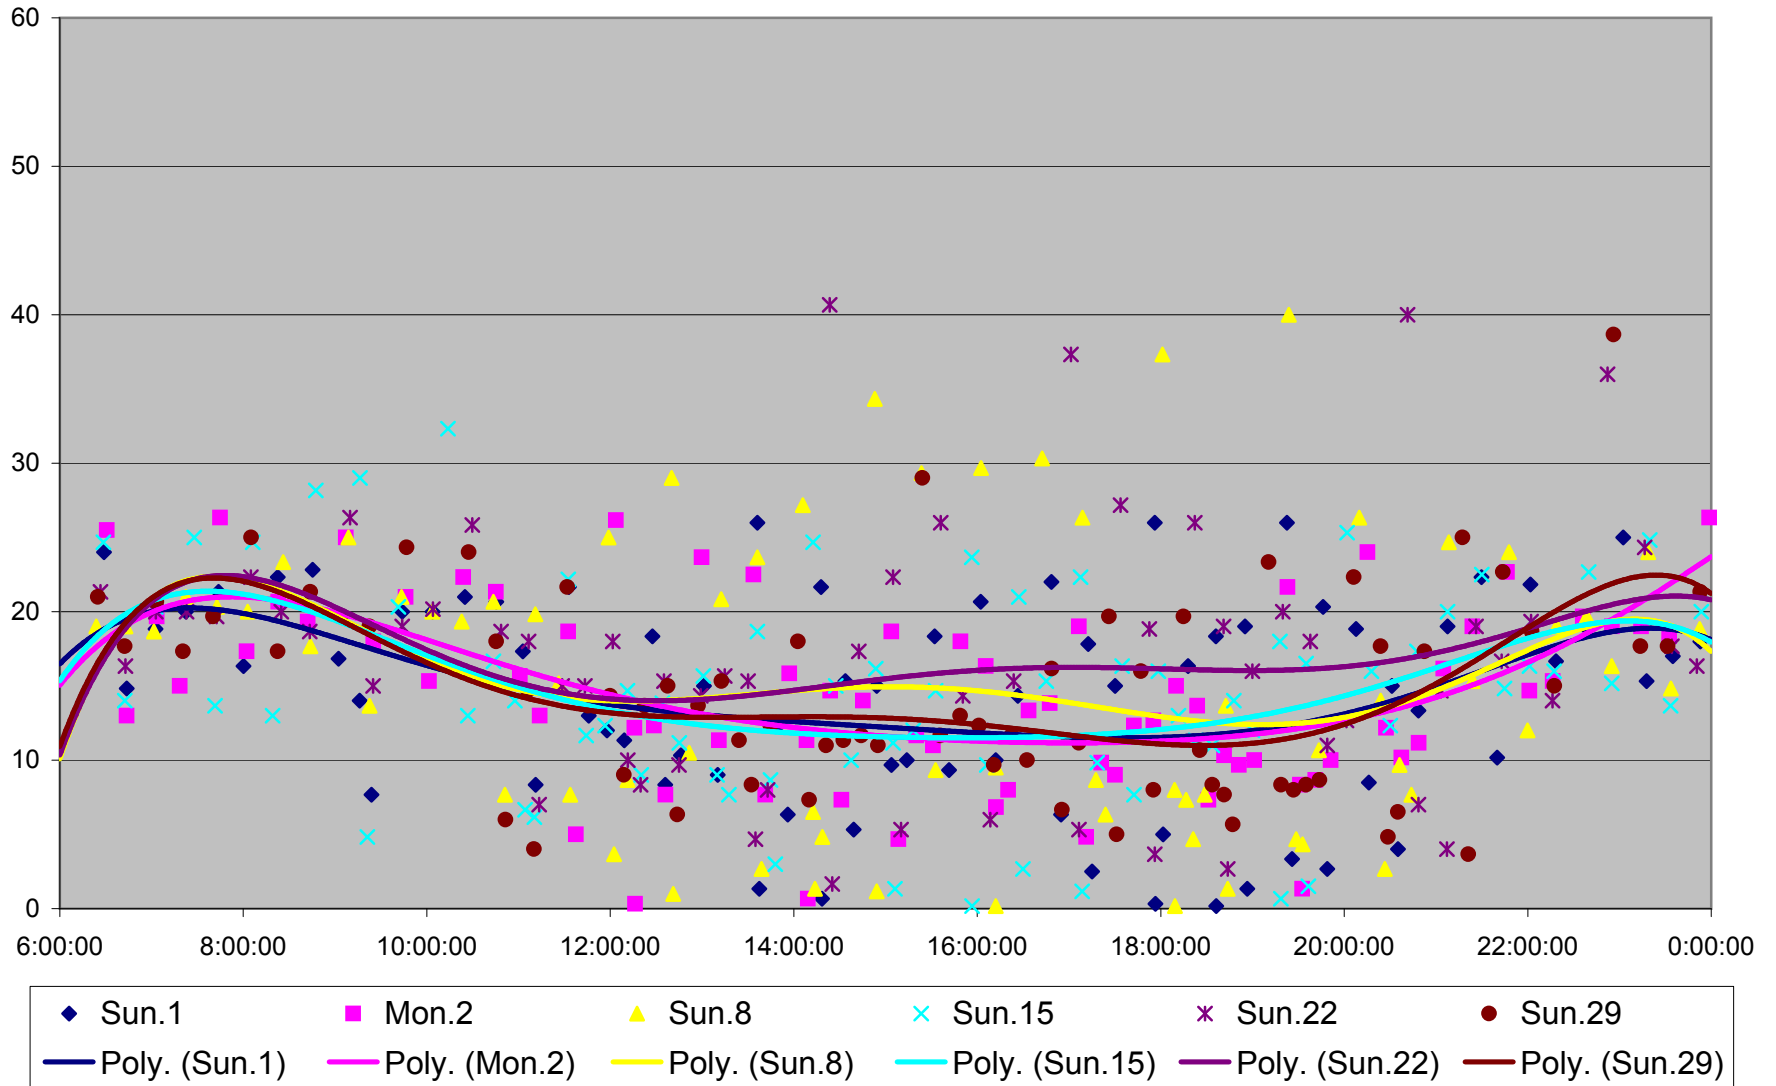

501 Queen Headways at Royal York Eastbound May 2013

501 Queen Headways at Royal York Eastbound July 2013

501 Queen Headways at Royal York Eastbound August 2013

501 Queen Headways at Royal York Eastbound September 2013

501 Queen Headways at Royal York Eastbound October 2013