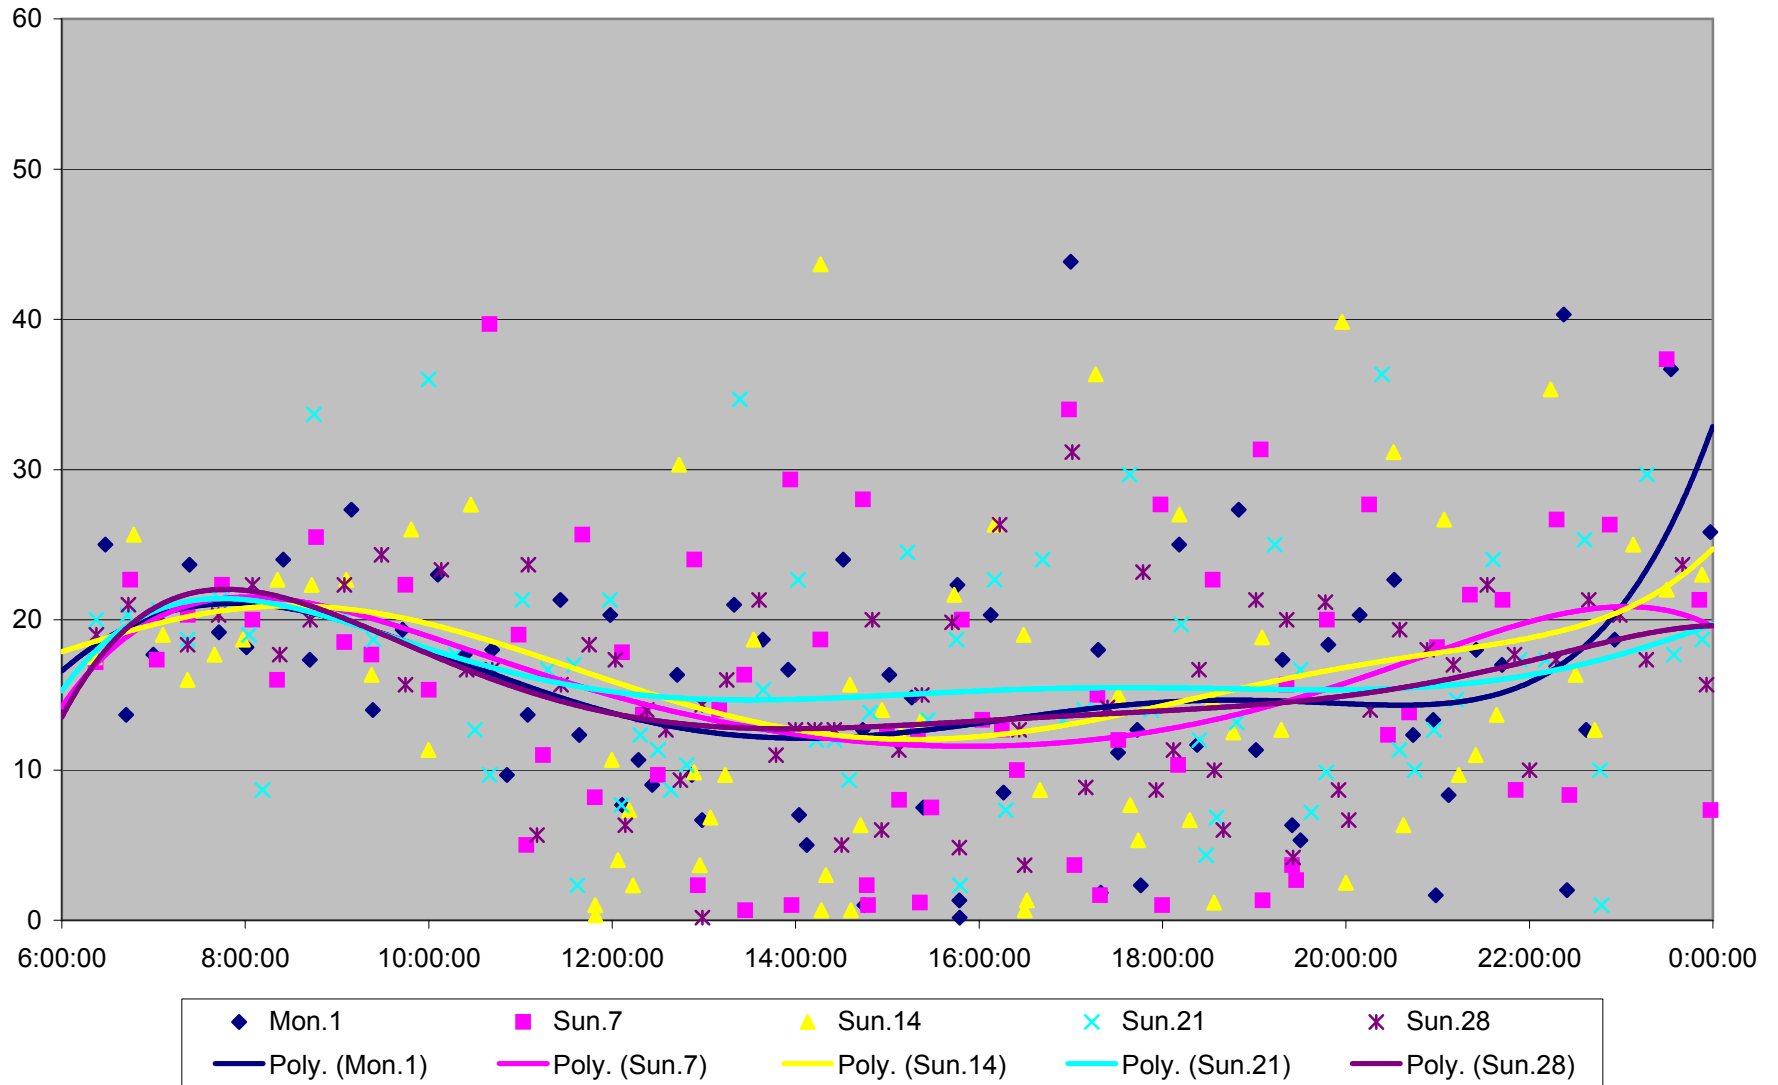

501 Queen Headways at Royal York Eastbound May 2013

501 Queen Headways at Royal York Eastbound July 2013

501 Queen Headways at Royal York Eastbound August 2013

501 Queen Headways at Royal York Eastbound September 2013

501 Queen Headways at Royal York Eastbound October 2013