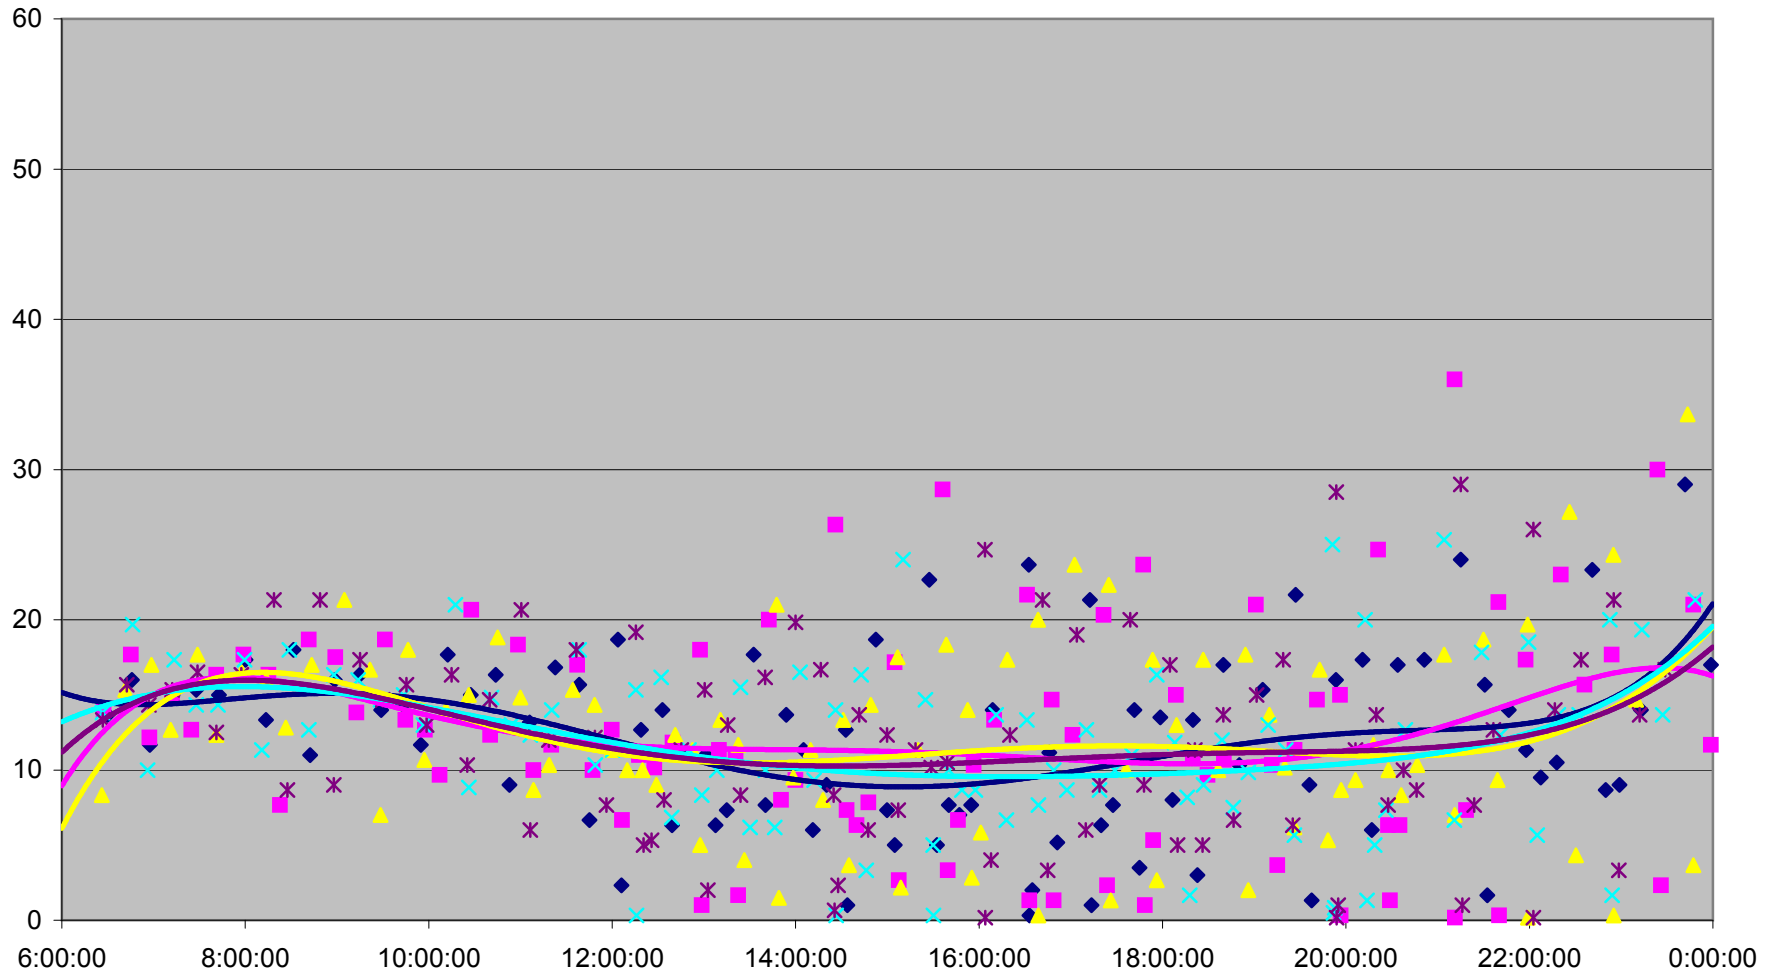

501 Queen Headways at Royal York Eastbound May 2013

501 Queen Headways at Royal York Eastbound July 2013

501 Queen Headways at Royal York Eastbound August 2013

501 Queen Headways at Royal York Eastbound September 2013

501 Queen Headways at Royal York Eastbound October 2013