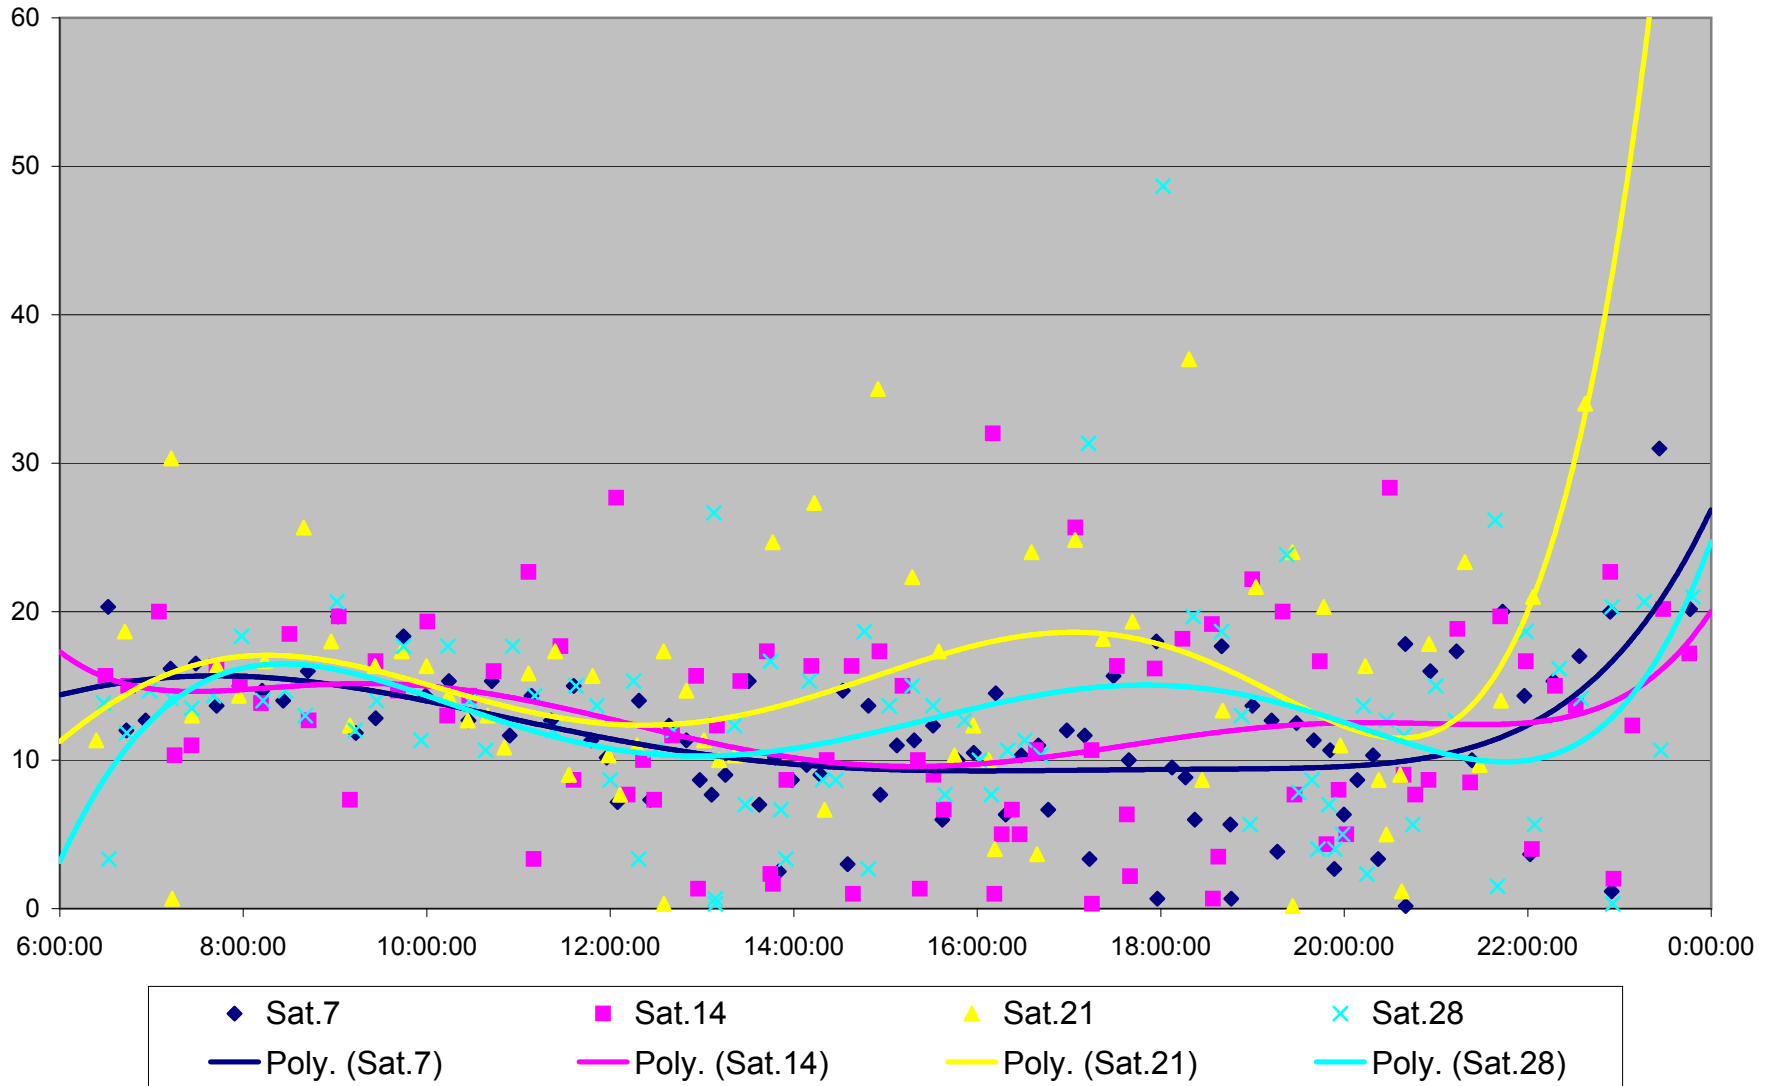

501 Queen Headways at Royal York Eastbound May 2013

501 Queen Headways at Royal York Eastbound July 2013

501 Queen Headways at Royal York Eastbound August 2013

501 Queen Headways at Royal York Eastbound September 2013

501 Queen Headways at Royal York Eastbound October 2013