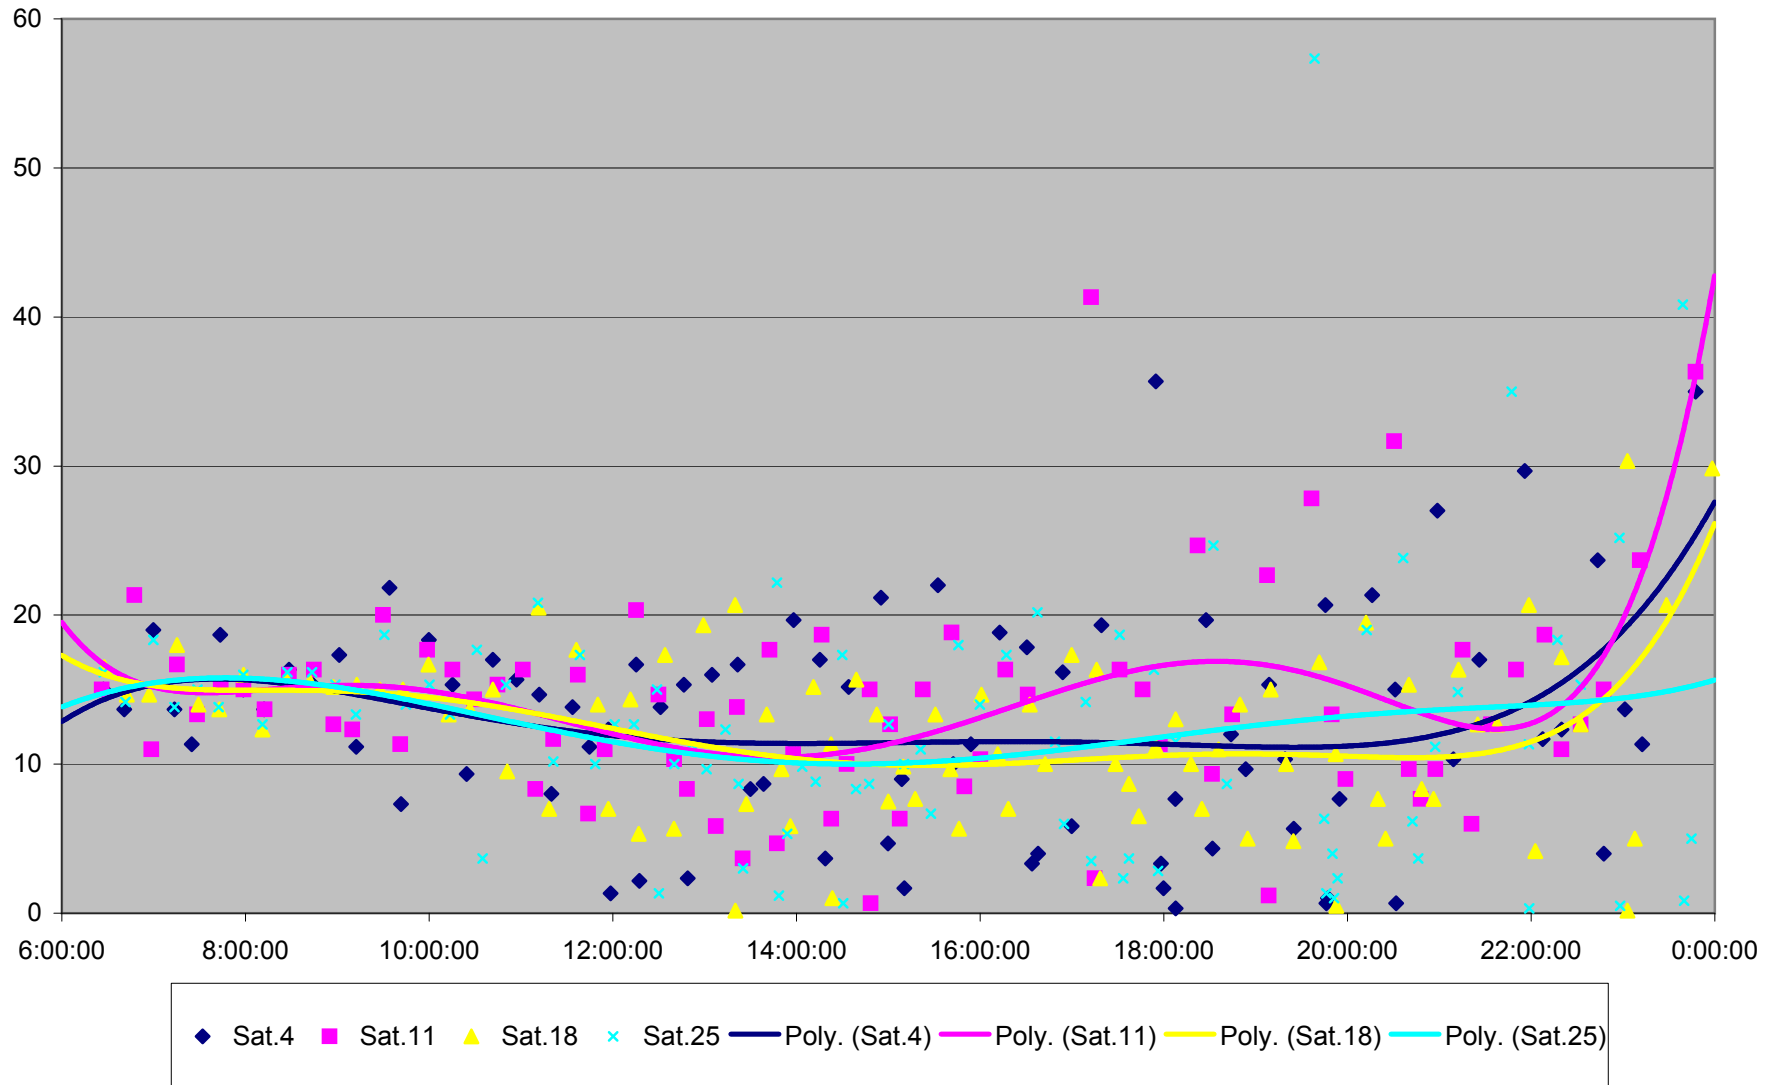

501 Queen Headways at Royal York Eastbound May 2013

501 Queen Headways at Royal York Eastbound July 2013

501 Queen Headways at Royal York Eastbound August 2013

501 Queen Headways at Royal York Eastbound September 2013

501 Queen Headways at Royal York Eastbound October 2013