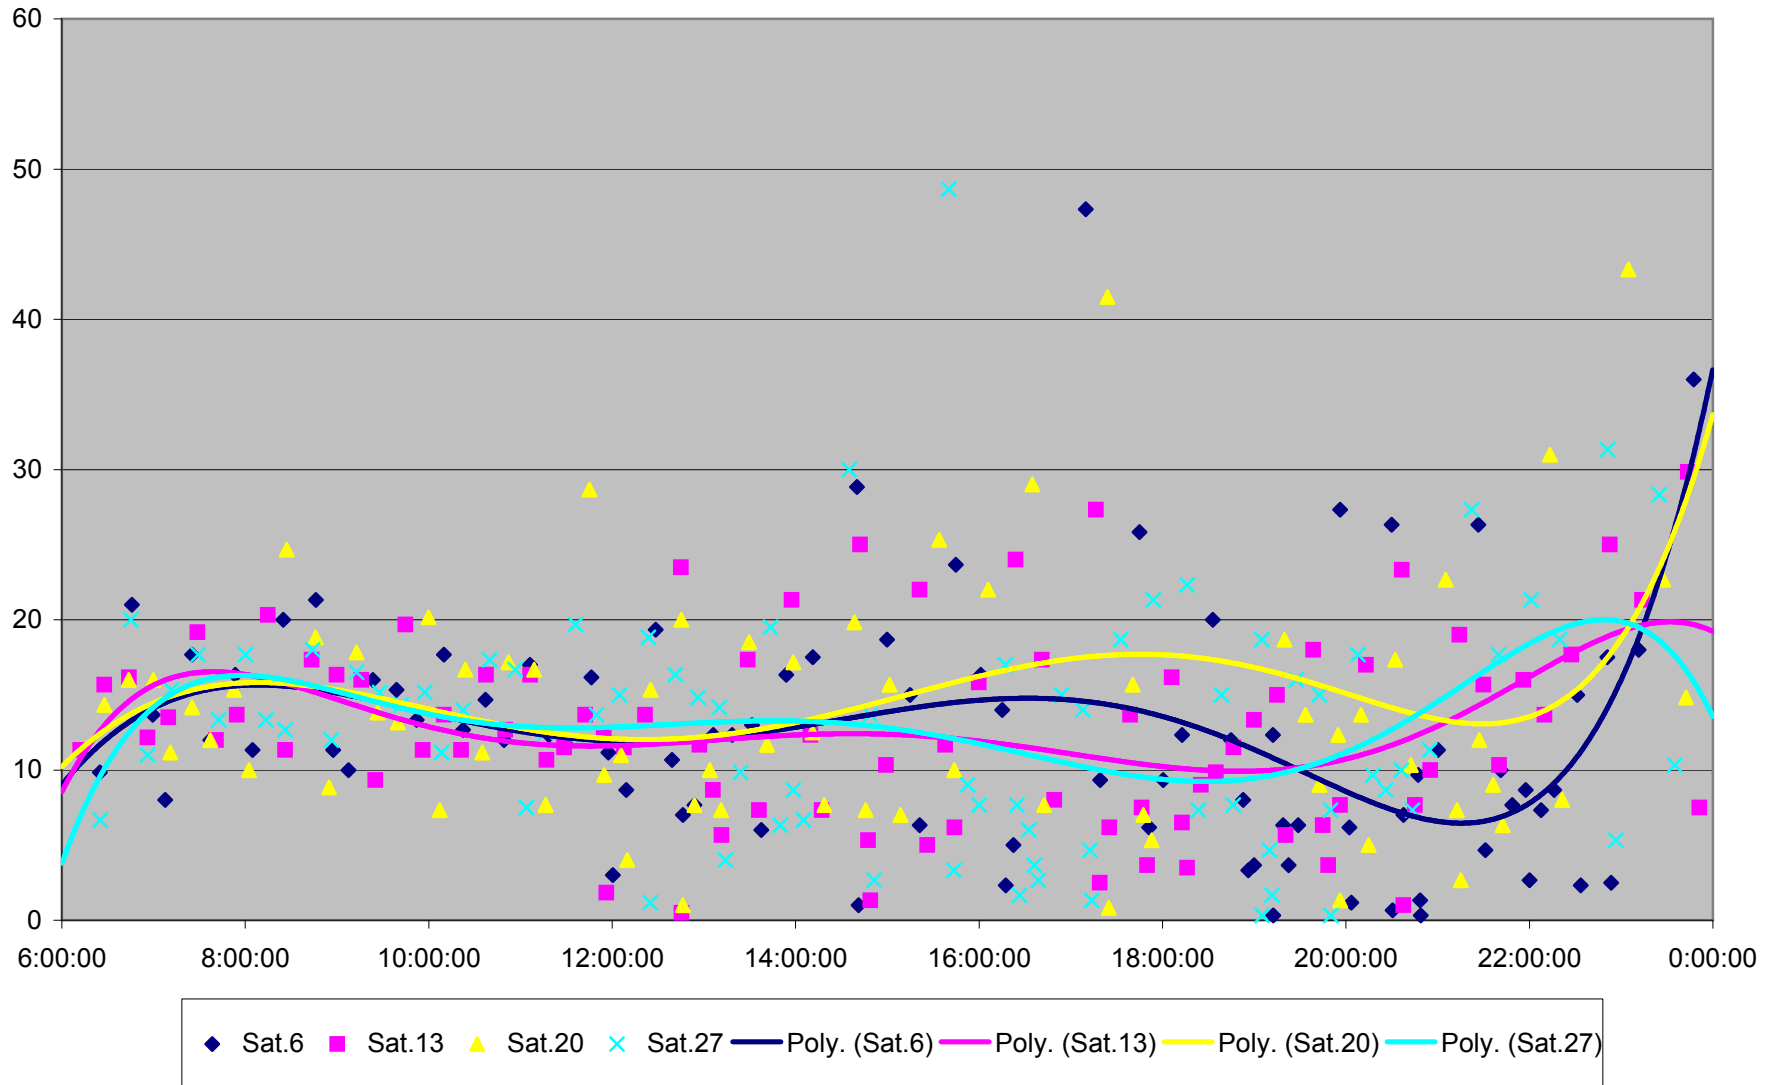

501 Queen Headways at Royal York Eastbound May 2013

501 Queen Headways at Royal York Eastbound July 2013

501 Queen Headways at Royal York Eastbound August 2013

501 Queen Headways at Royal York Eastbound September 2013

501 Queen Headways at Royal York Eastbound October 2013