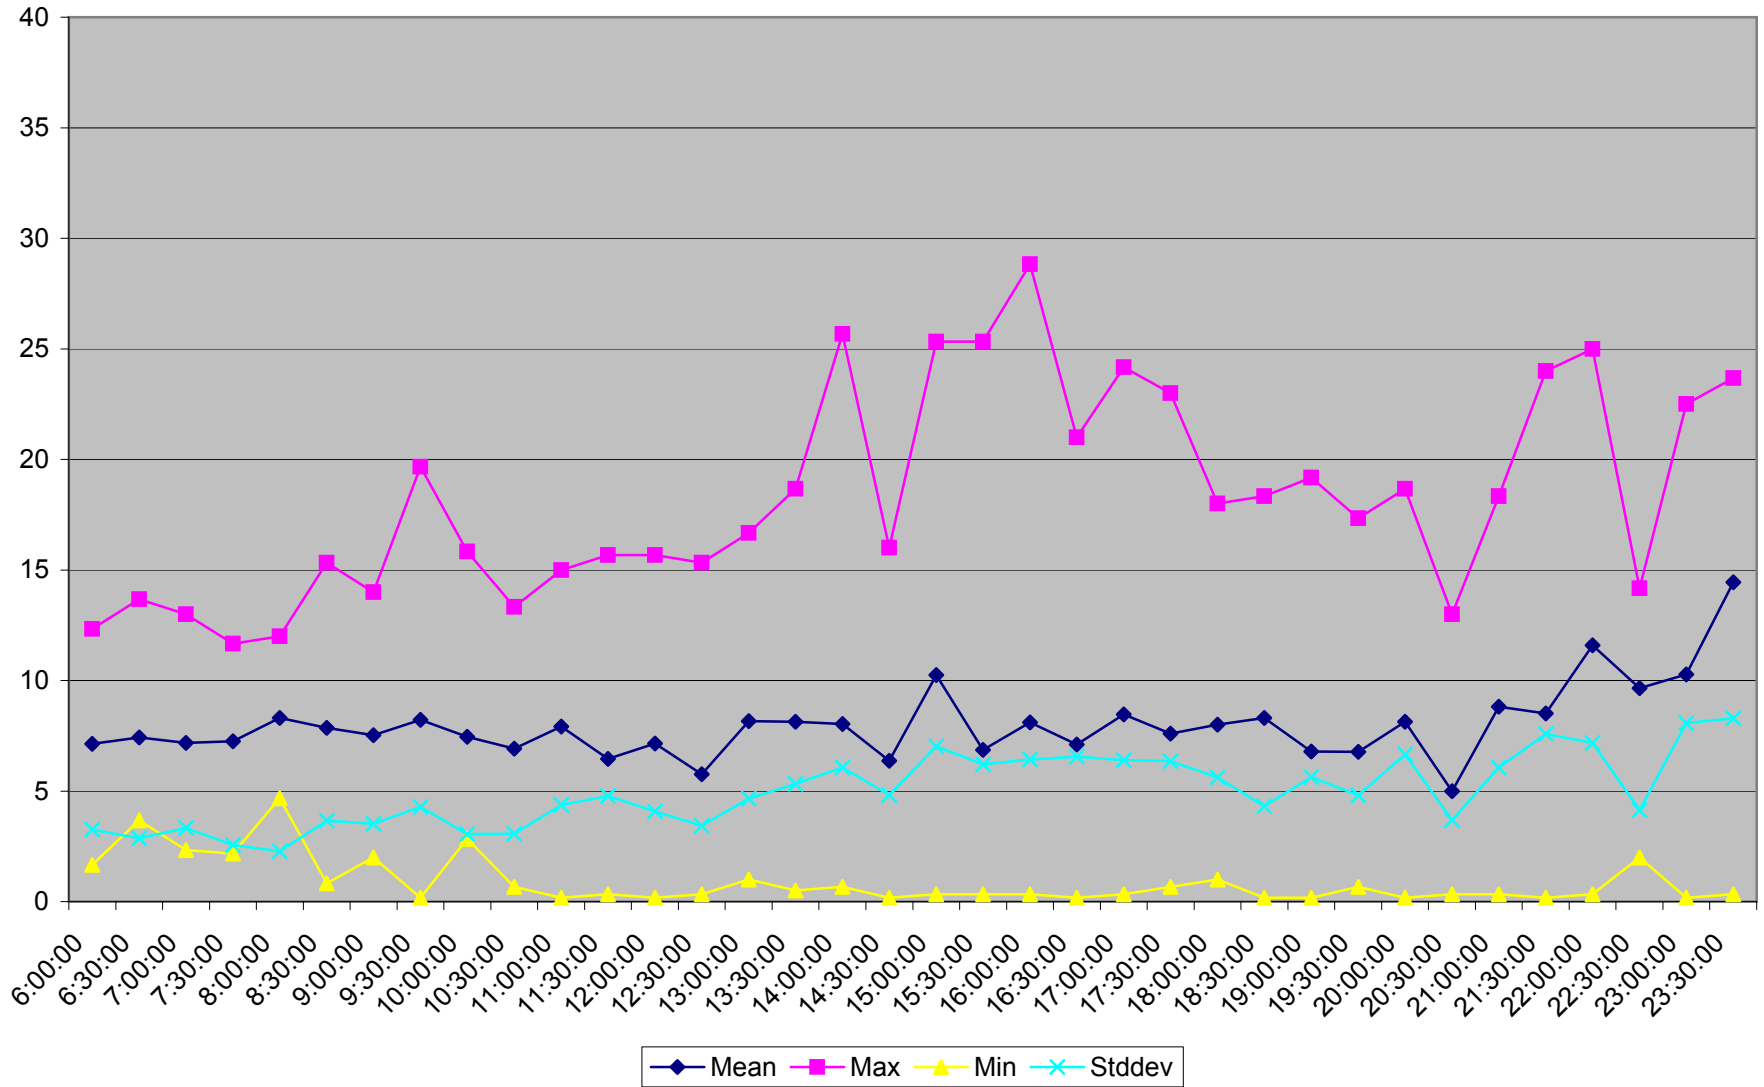

501 Queen Headways at Queensway Humber Eastbound May 2013 Weekdays

501 Queen Headways at Queensway Humber Eastbound July 2013 Weekdays

501 Queen Headways at Queensway Humber Eastbound August 2013 Weekdays

501 Queen Headways at Queensway Humber Eastbound September 2013 Weekdays

501 Queen Headways at Queensway Humber Eastbound October 2013 Weekdays

501 Queen Headways at Queensway Humber Eastbound May 2013 Saturdays

501 Queen Headways at Queensway Humber Eastbound July 2013 Saturdays

501 Queen Headways at Queensway Humber Eastbound August 2013 Saturdays

501 Queen Headways at Queensway Humber Eastbound September 2013 Saturdays

501 Queen Headways at Queensway Humber Eastbound October 2013 Saturdays

501 Queen Headways at Queensway Humber Eastbound May 2013 Sundays

501 Queen Headways at Queensway Humber Eastbound July 2013 Sundays