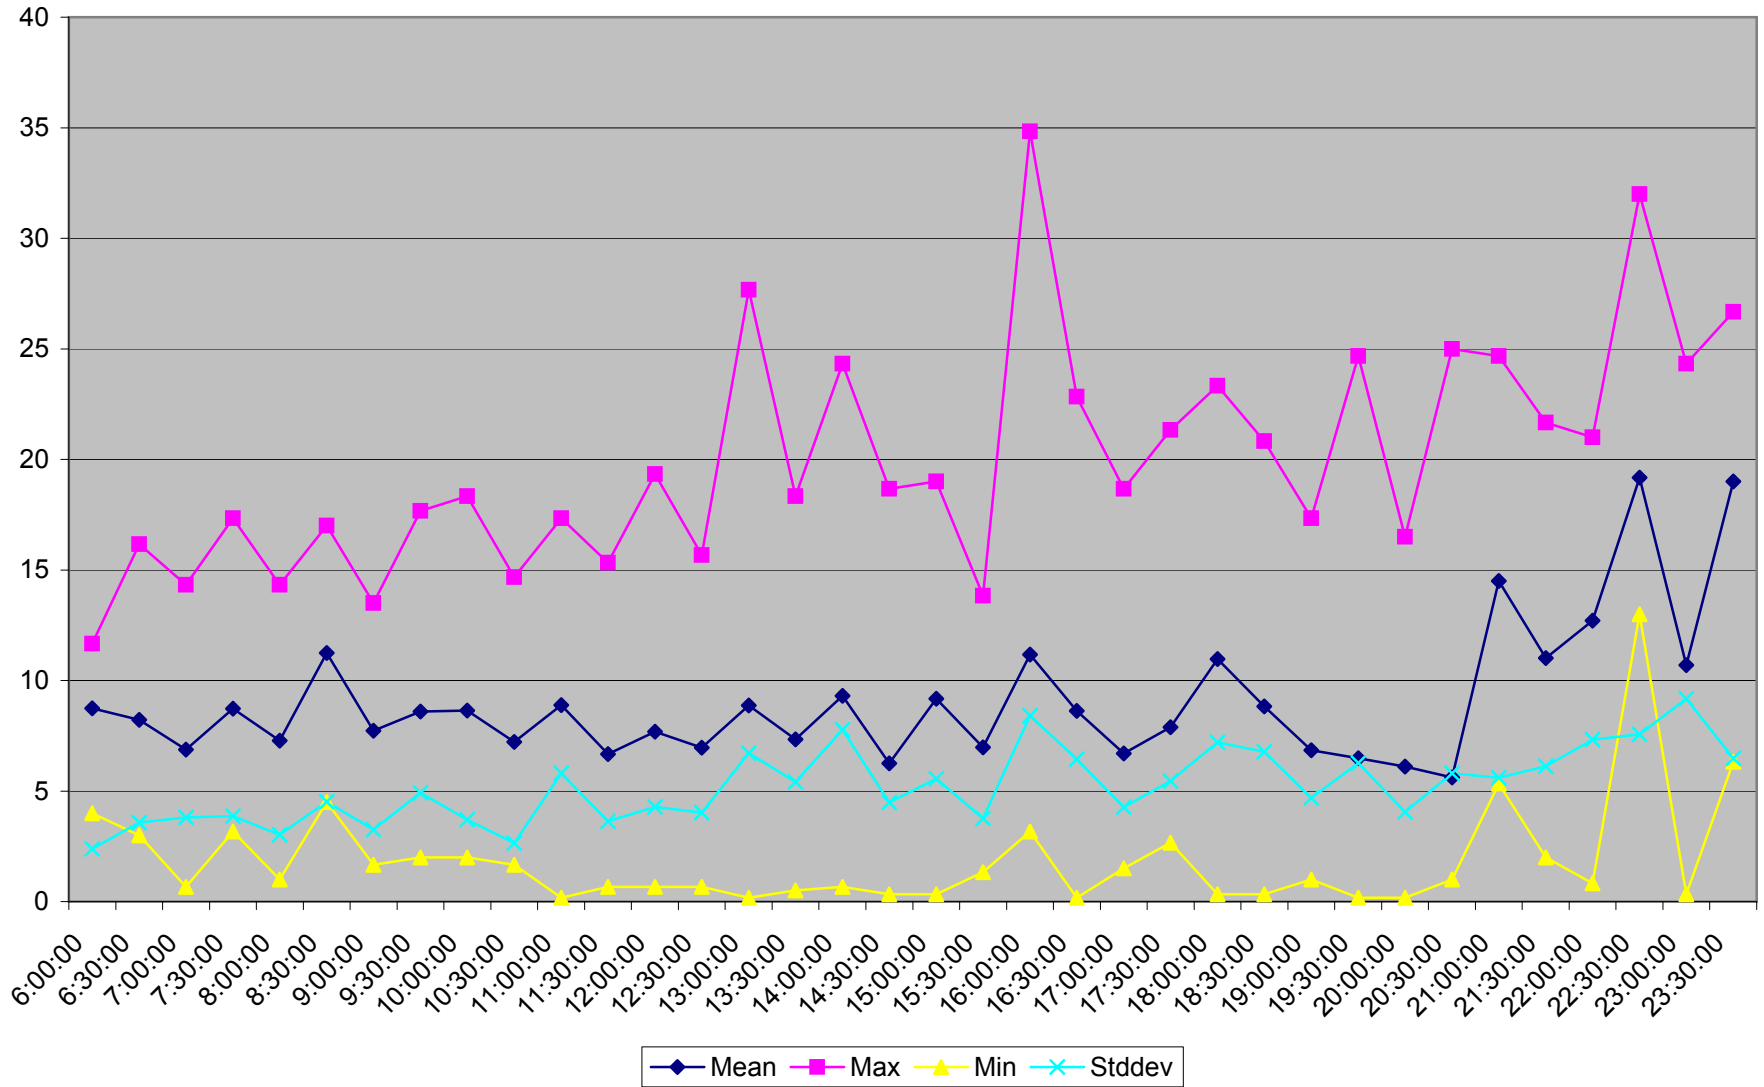

501 Queen Headways at Queensway Humber Eastbound September 2013 Weekdays

501 Queen Headways at Queensway Humber Eastbound October 2013 Weekdays

501 Queen Headways at Queensway Humber Eastbound May 2013 Saturdays

501 Queen Headways at Queensway Humber Eastbound July 2013 Saturdays

501 Queen Headways at Queensway Humber Eastbound August 2013 Saturdays

501 Queen Headways at Queensway Humber Eastbound September 2013 Saturdays

501 Queen Headways at Queensway Humber Eastbound October 2013 Saturdays

501 Queen Headways at Queensway Humber Eastbound May 2013 Sundays

501 Queen Headways at Queensway Humber Eastbound July 2013 Sundays

501 Queen Headways at Queensway Humber Eastbound August 2013 Sundays

501 Queen Headways at Queensway Humber Eastbound September 2013 Sundays

501 Queen Headways at Queensway Humber Eastbound October 2013 Sundays