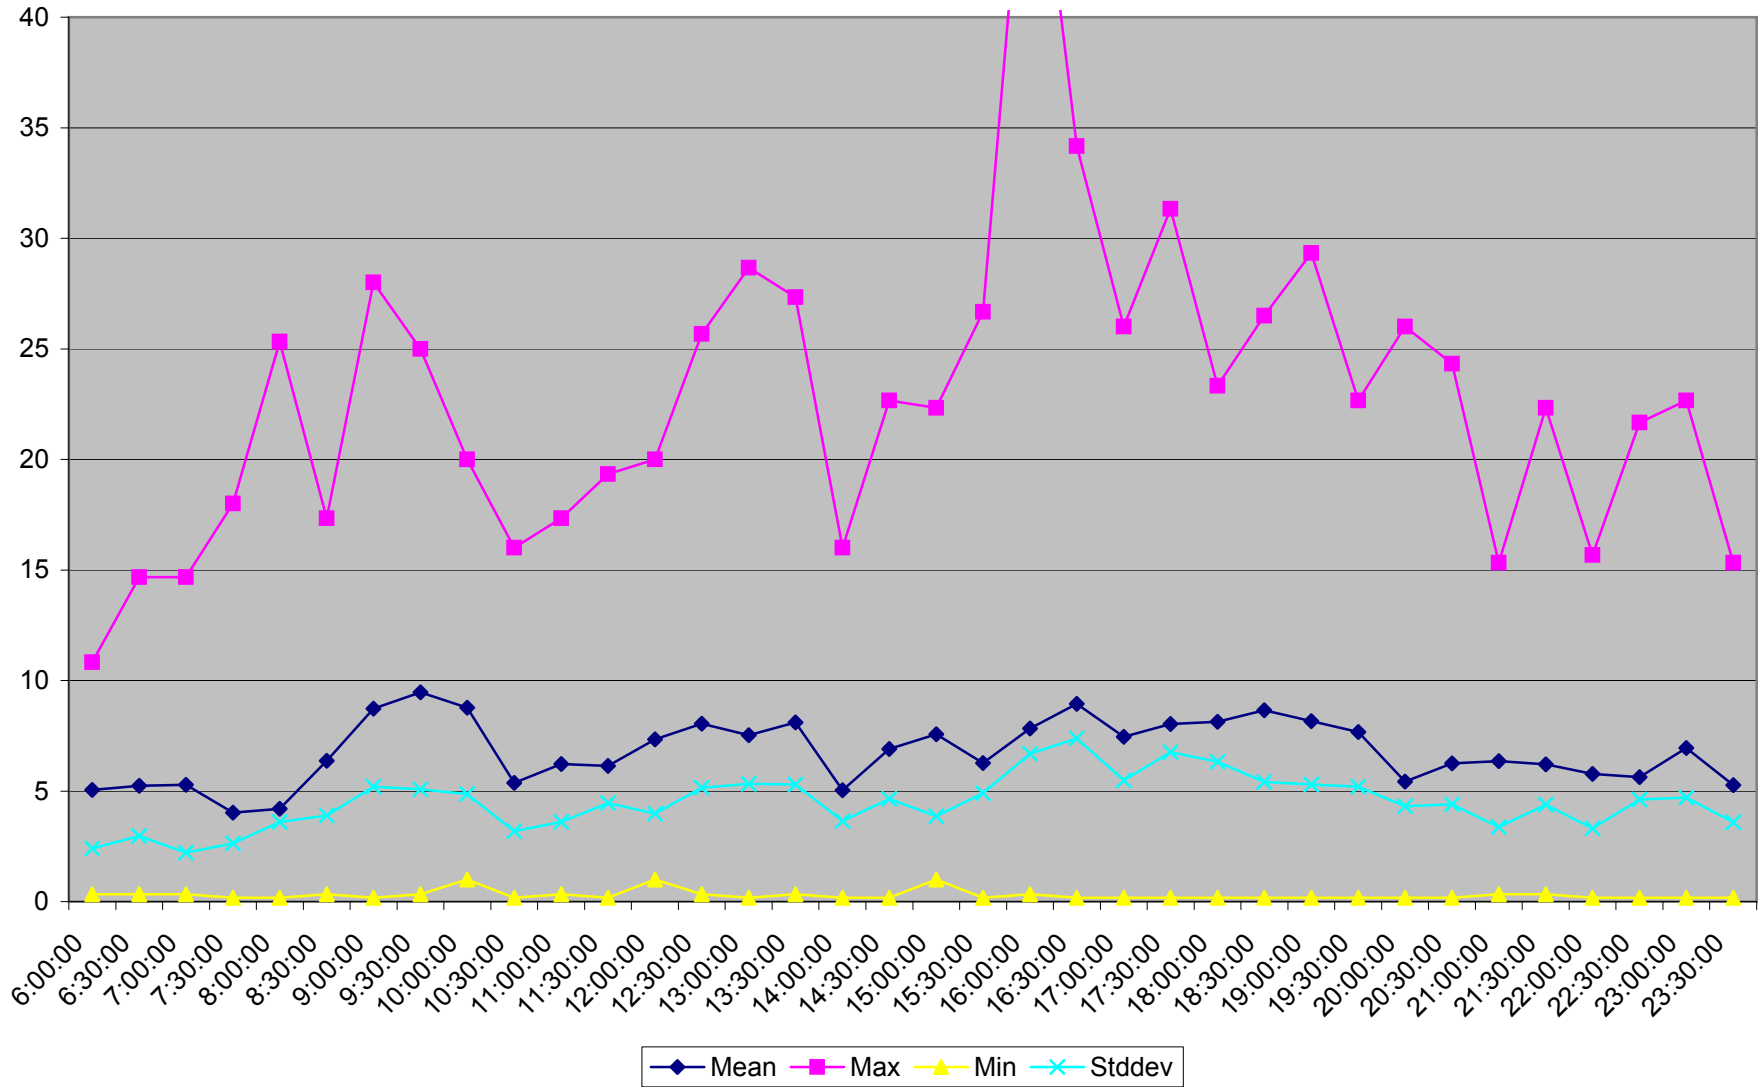

501 Queen Headways at Queensway Humber Eastbound May 2013 Weekdays

501 Queen Headways at Queensway Humber Eastbound July 2013 Weekdays

501 Queen Headways at Queensway Humber Eastbound August 2013 Weekdays

501 Queen Headways at Queensway Humber Eastbound September 2013 Weekdays

501 Queen Headways at Queensway Humber Eastbound October 2013 Weekdays

501 Queen Headways at Queensway Humber Eastbound May 2013 Saturdays

501 Queen Headways at Queensway Humber Eastbound July 2013 Saturdays

501 Queen Headways at Queensway Humber Eastbound August 2013 Saturdays

501 Queen Headways at Queensway Humber Eastbound September 2013 Saturdays

501 Queen Headways at Queensway Humber Eastbound October 2013 Saturdays

501 Queen Headways at Queensway Humber Eastbound May 2013 Sundays

501 Queen Headways at Queensway Humber Eastbound July 2013 Sundays