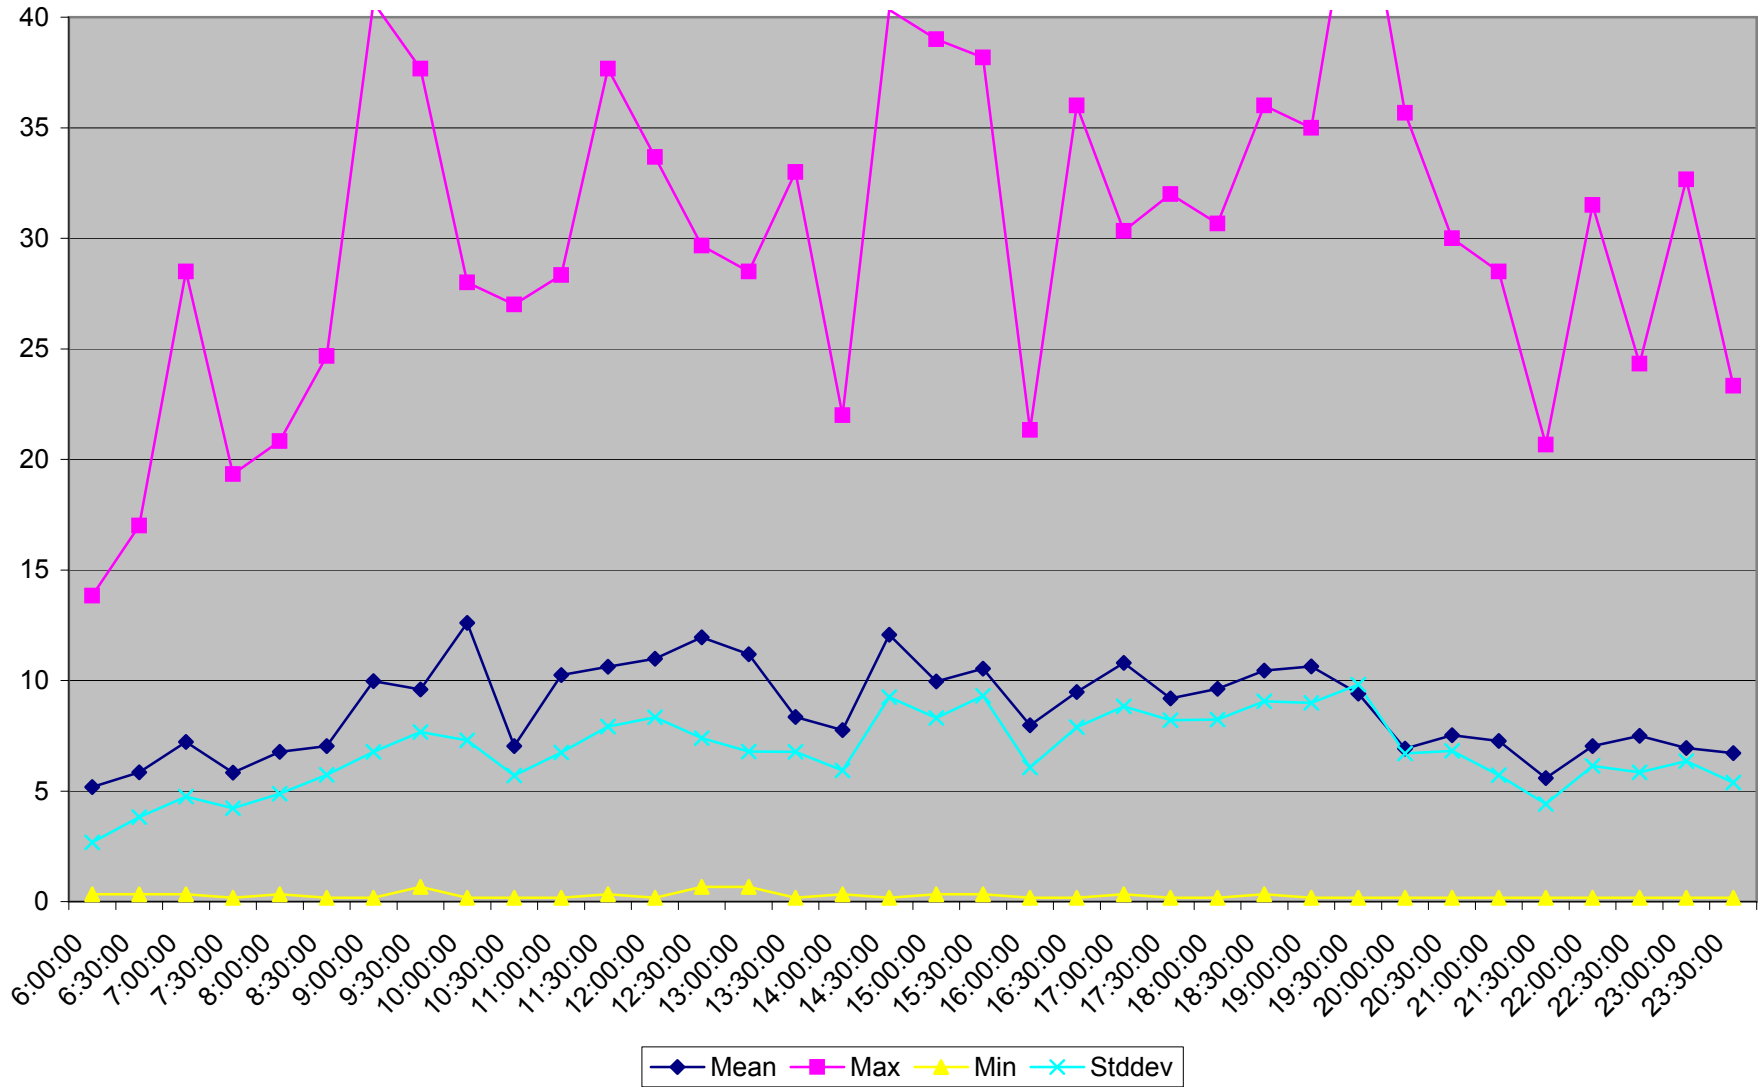

501 Queen Headways at Queensway Humber Eastbound May 2013 Weekdays

501 Queen Headways at Queensway Humber Eastbound July 2013 Weekdays

501 Queen Headways at Queensway Humber Eastbound August 2013 Weekdays

501 Queen Headways at Queensway Humber Eastbound September 2013 Weekdays

501 Queen Headways at Queensway Humber Eastbound October 2013 Weekdays

501 Queen Headways at Queensway Humber Eastbound May 2013 Saturdays

501 Queen Headways at Queensway Humber Eastbound July 2013 Saturdays

501 Queen Headways at Queensway Humber Eastbound August 2013 Saturdays

501 Queen Headways at Queensway Humber Eastbound September 2013 Saturdays

501 Queen Headways at Queensway Humber Eastbound October 2013 Saturdays

501 Queen Headways at Queensway Humber Eastbound May 2013 Sundays

501 Queen Headways at Queensway Humber Eastbound July 2013 Sundays