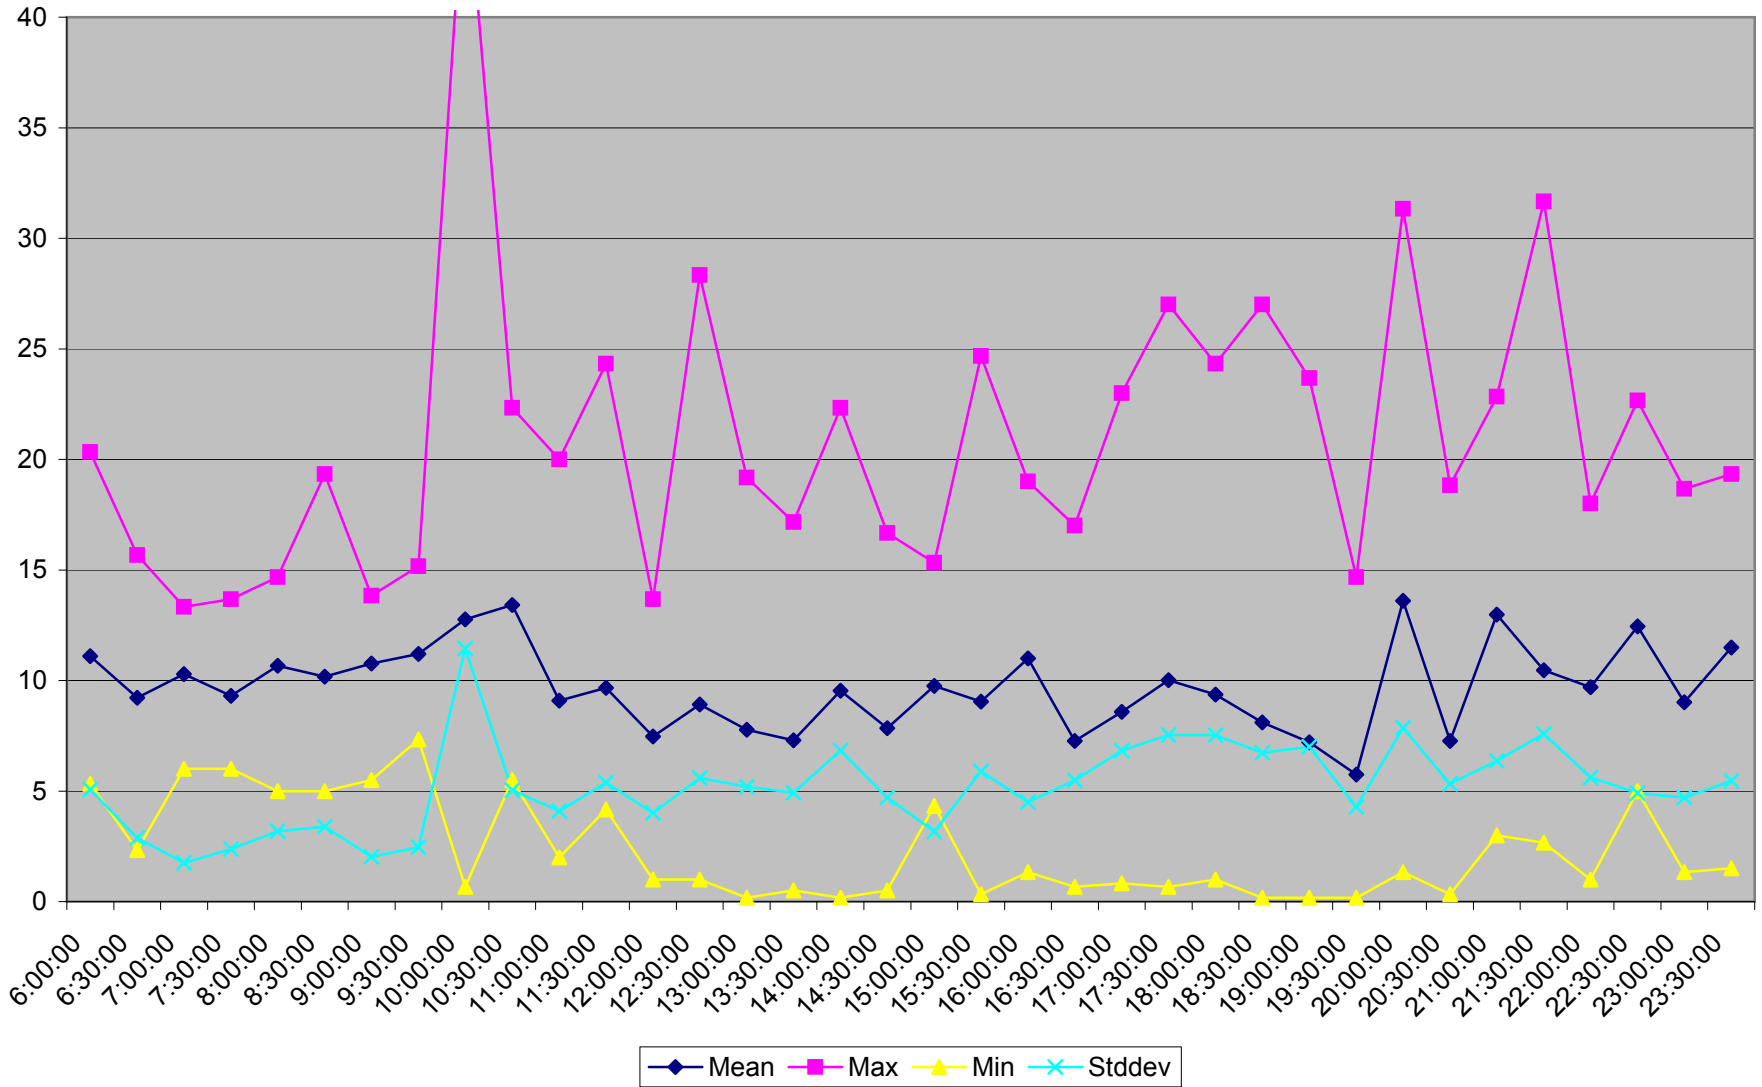

501 Queen Headways at Queensway Humber Eastbound September 2013 Weekdays

501 Queen Headways at Queensway Humber Eastbound October 2013 Weekdays

501 Queen Headways at Queensway Humber Eastbound May 2013 Saturdays

501 Queen Headways at Queensway Humber Eastbound July 2013 Saturdays

501 Queen Headways at Queensway Humber Eastbound August 2013 Saturdays

501 Queen Headways at Queensway Humber Eastbound September 2013 Saturdays

501 Queen Headways at Queensway Humber Eastbound October 2013 Saturdays

501 Queen Headways at Queensway Humber Eastbound May 2013 Sundays

501 Queen Headways at Queensway Humber Eastbound July 2013 Sundays

501 Queen Headways at Queensway Humber Eastbound August 2013 Sundays

501 Queen Headways at Queensway Humber Eastbound September 2013 Sundays

501 Queen Headways at Queensway Humber Eastbound October 2013 Sundays