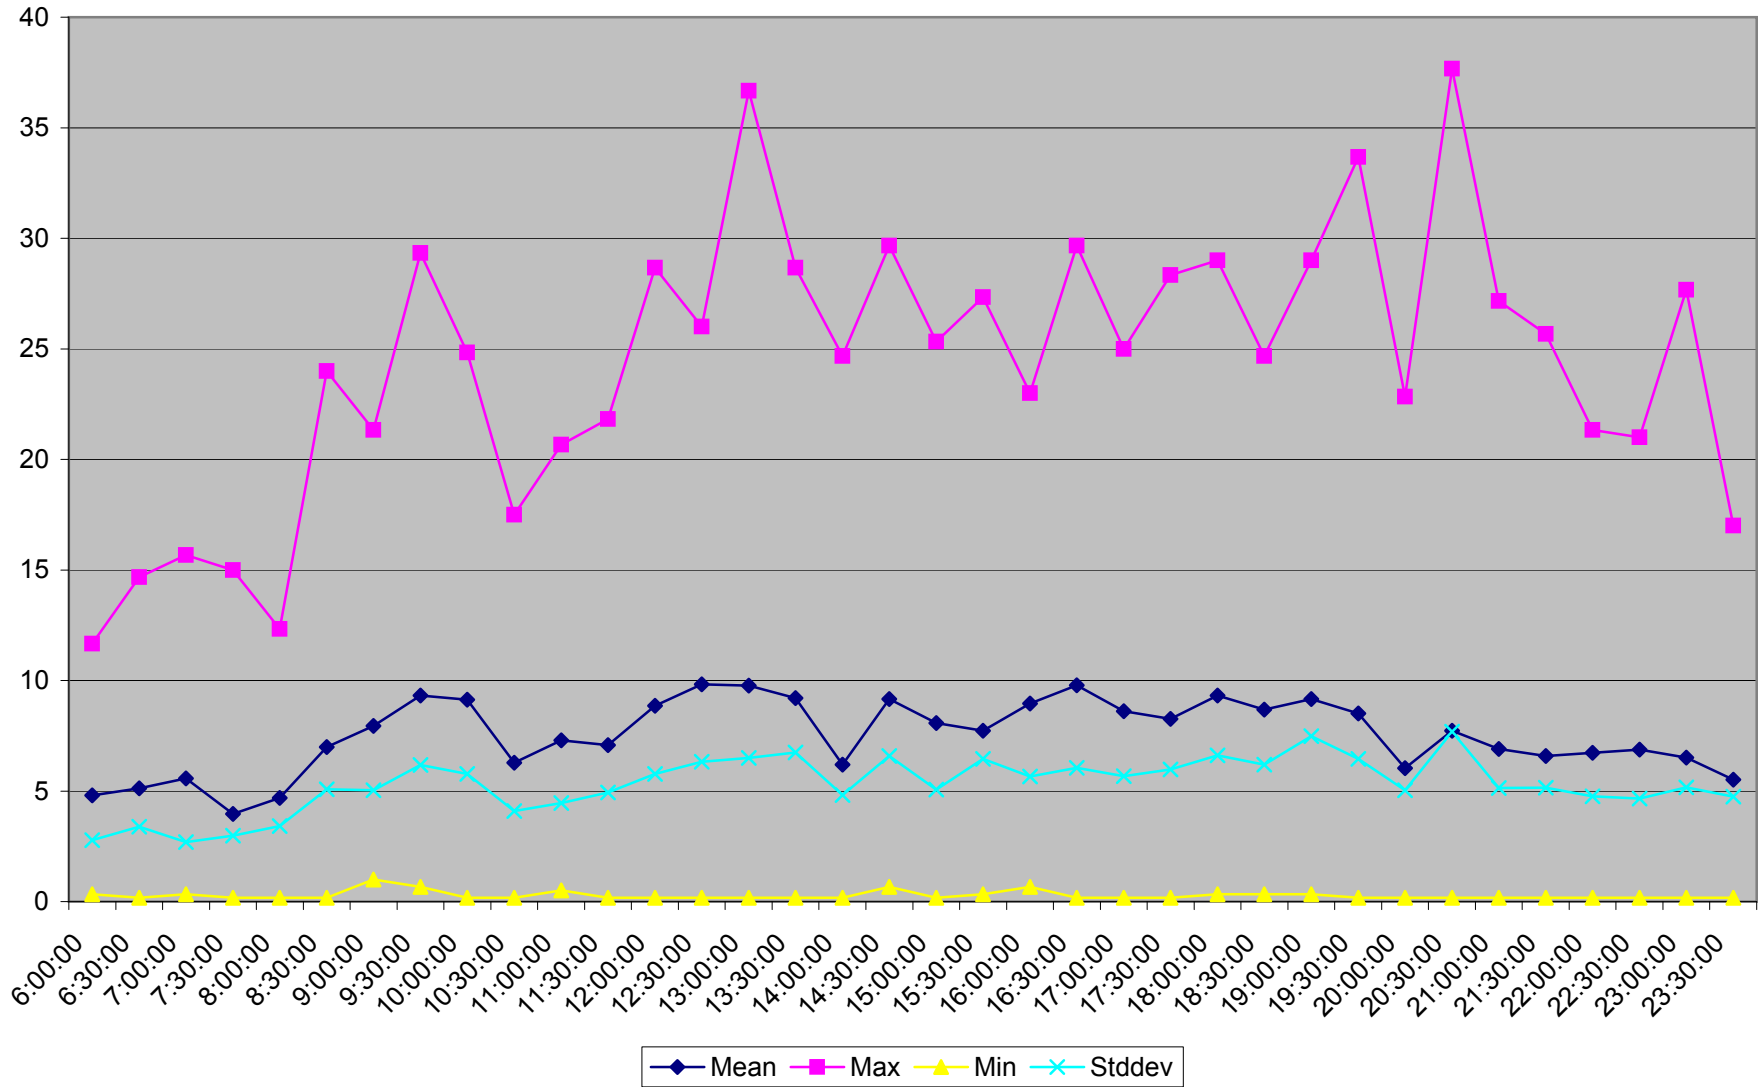

501 Queen Headways at Queensway Humber Eastbound May 2013 Weekdays

501 Queen Headways at Queensway Humber Eastbound July 2013 Weekdays

501 Queen Headways at Queensway Humber Eastbound August 2013 Weekdays

501 Queen Headways at Queensway Humber Eastbound September 2013 Weekdays

501 Queen Headways at Queensway Humber Eastbound October 2013 Weekdays

501 Queen Headways at Queensway Humber Eastbound May 2013 Saturdays

501 Queen Headways at Queensway Humber Eastbound July 2013 Saturdays

501 Queen Headways at Queensway Humber Eastbound August 2013 Saturdays

501 Queen Headways at Queensway Humber Eastbound September 2013 Saturdays

501 Queen Headways at Queensway Humber Eastbound October 2013 Saturdays

501 Queen Headways at Queensway Humber Eastbound May 2013 Sundays

501 Queen Headways at Queensway Humber Eastbound July 2013 Sundays