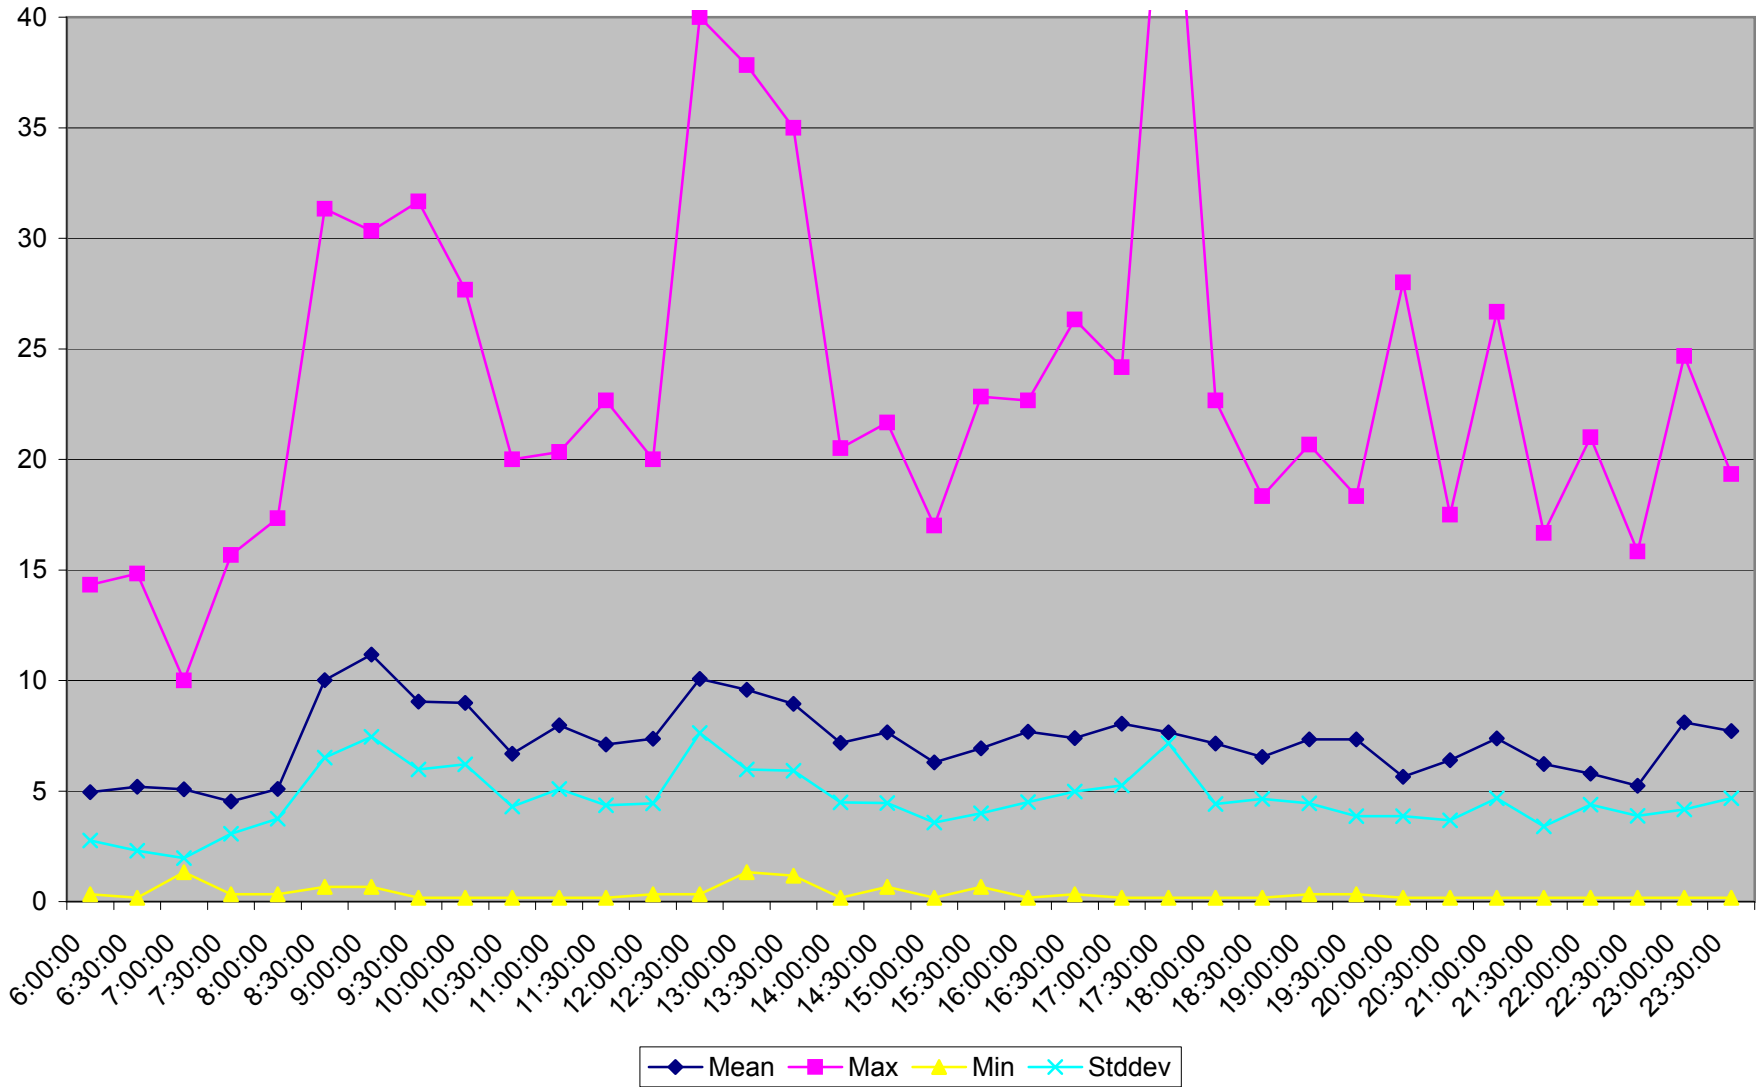

501 Queen Headways at Queensway Humber Eastbound May 2013 Weekdays

501 Queen Headways at Queensway Humber Eastbound July 2013 Weekdays

501 Queen Headways at Queensway Humber Eastbound August 2013 Weekdays

501 Queen Headways at Queensway Humber Eastbound September 2013 Weekdays

501 Queen Headways at Queensway Humber Eastbound October 2013 Weekdays

501 Queen Headways at Queensway Humber Eastbound May 2013 Saturdays

501 Queen Headways at Queensway Humber Eastbound July 2013 Saturdays

501 Queen Headways at Queensway Humber Eastbound August 2013 Saturdays

501 Queen Headways at Queensway Humber Eastbound September 2013 Saturdays

501 Queen Headways at Queensway Humber Eastbound October 2013 Saturdays

501 Queen Headways at Queensway Humber Eastbound May 2013 Sundays

501 Queen Headways at Queensway Humber Eastbound July 2013 Sundays