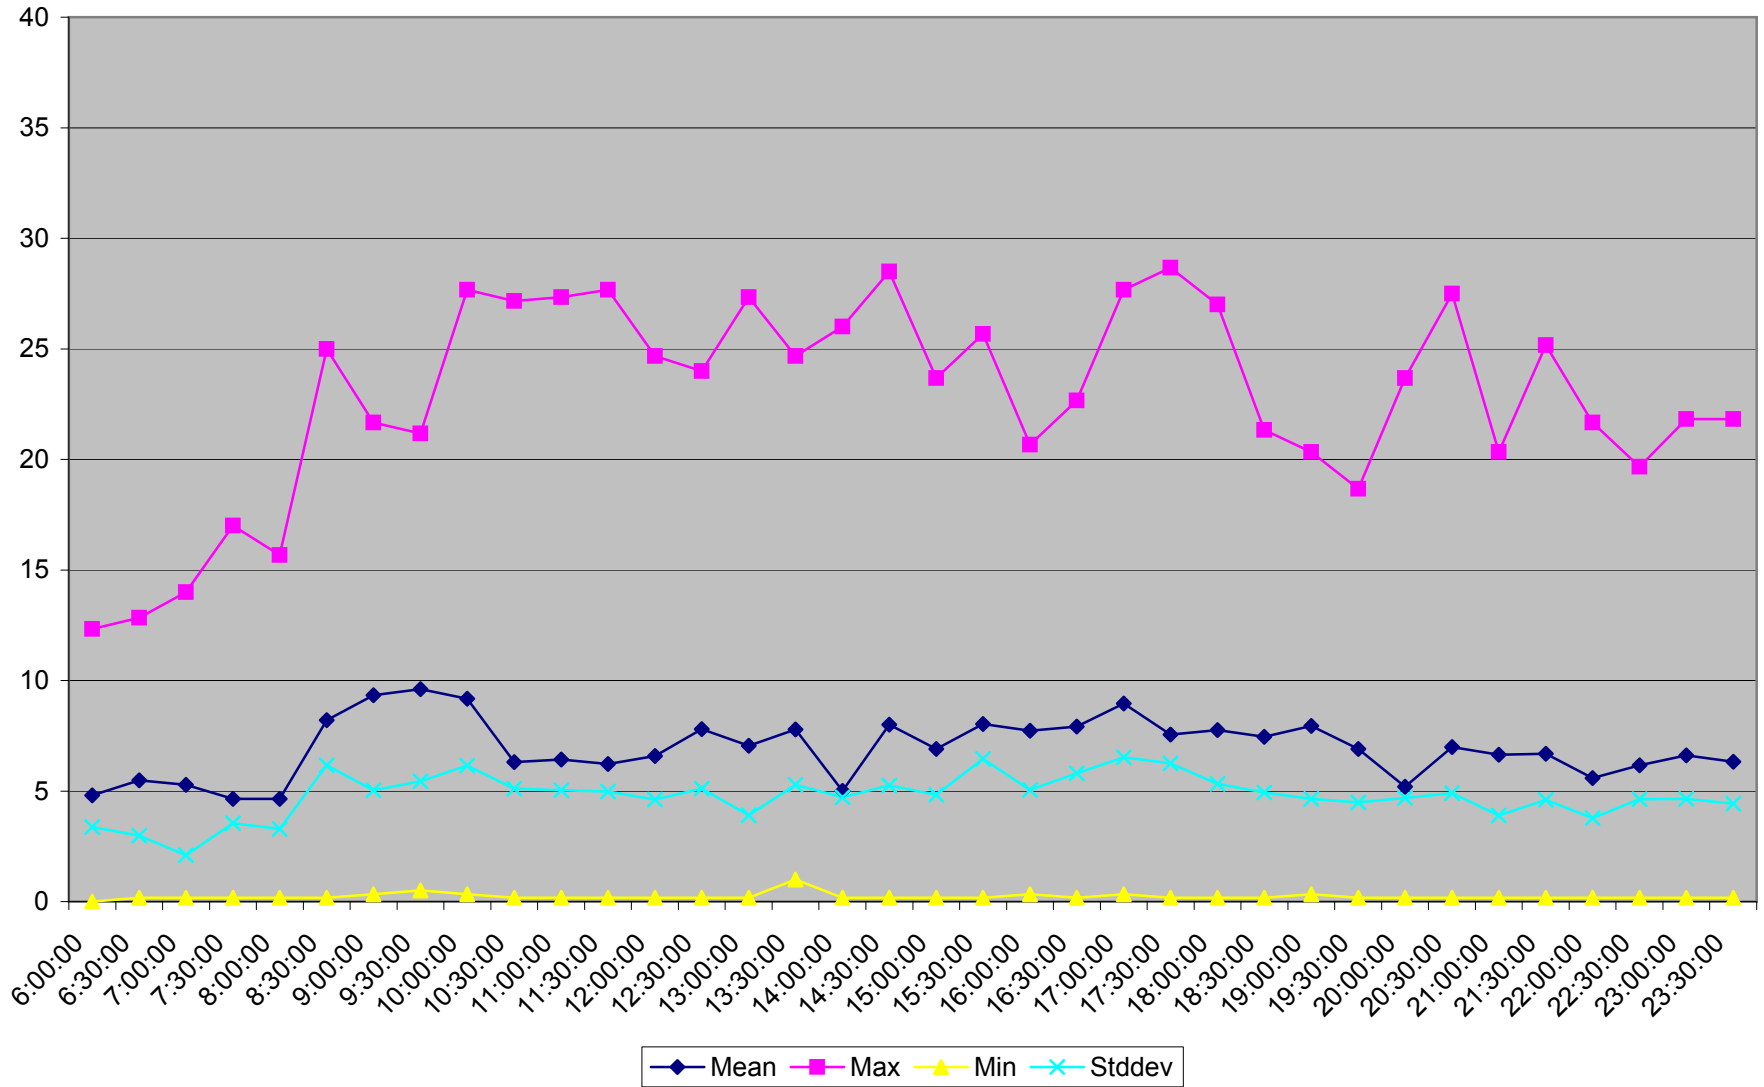

501 Queen Headways at Queensway Humber Eastbound May 2013 Weekdays

501 Queen Headways at Queensway Humber Eastbound July 2013 Weekdays

501 Queen Headways at Queensway Humber Eastbound August 2013 Weekdays

501 Queen Headways at Queensway Humber Eastbound September 2013 Weekdays

501 Queen Headways at Queensway Humber Eastbound October 2013 Weekdays

501 Queen Headways at Queensway Humber Eastbound May 2013 Saturdays

501 Queen Headways at Queensway Humber Eastbound July 2013 Saturdays

501 Queen Headways at Queensway Humber Eastbound August 2013 Saturdays

501 Queen Headways at Queensway Humber Eastbound September 2013 Saturdays