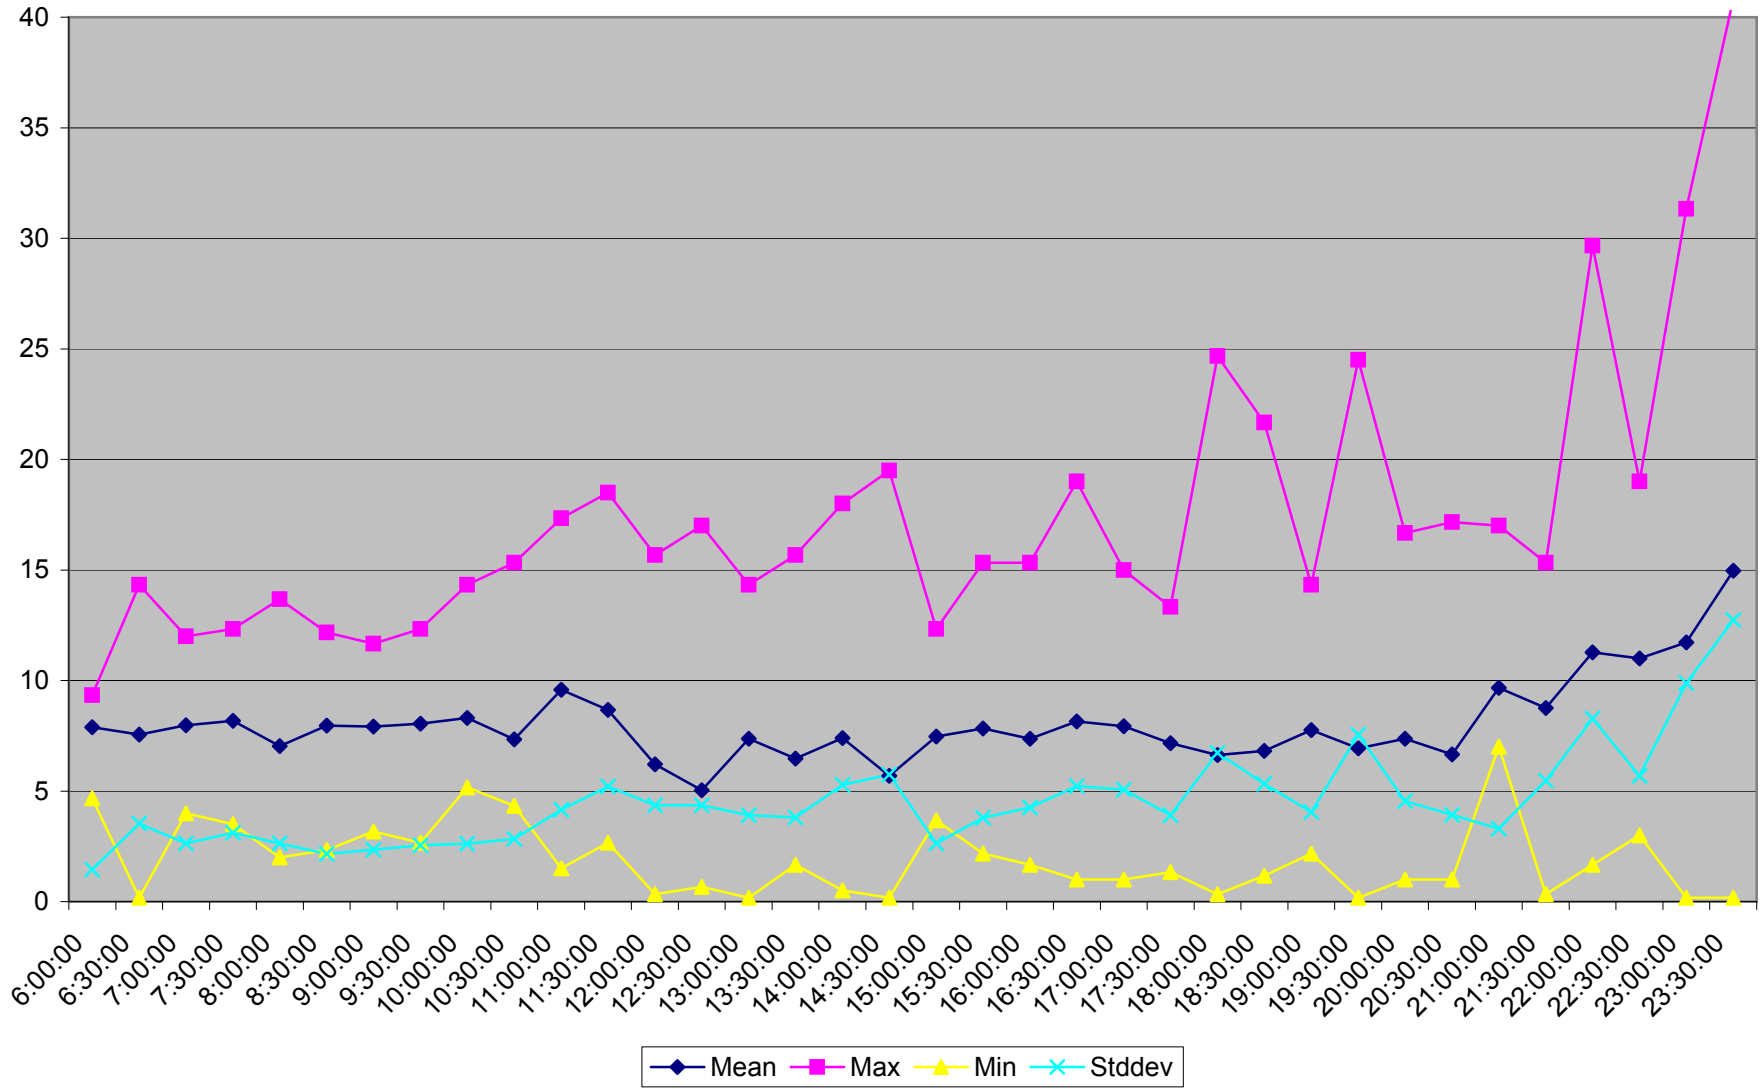

501 Queen Headways at Queensway Humber Eastbound May 2013 Weekdays

501 Queen Headways at Queensway Humber Eastbound July 2013 Weekdays

501 Queen Headways at Queensway Humber Eastbound August 2013 Weekdays

501 Queen Headways at Queensway Humber Eastbound September 2013 Weekdays

501 Queen Headways at Queensway Humber Eastbound October 2013 Weekdays

501 Queen Headways at Queensway Humber Eastbound May 2013 Saturdays

501 Queen Headways at Queensway Humber Eastbound July 2013 Saturdays

501 Queen Headways at Queensway Humber Eastbound August 2013 Saturdays

501 Queen Headways at Queensway Humber Eastbound September 2013 Saturdays

501 Queen Headways at Queensway Humber Eastbound October 2013 Saturdays

501 Queen Headways at Queensway Humber Eastbound May 2013 Sundays

501 Queen Headways at Queensway Humber Eastbound July 2013 Sundays