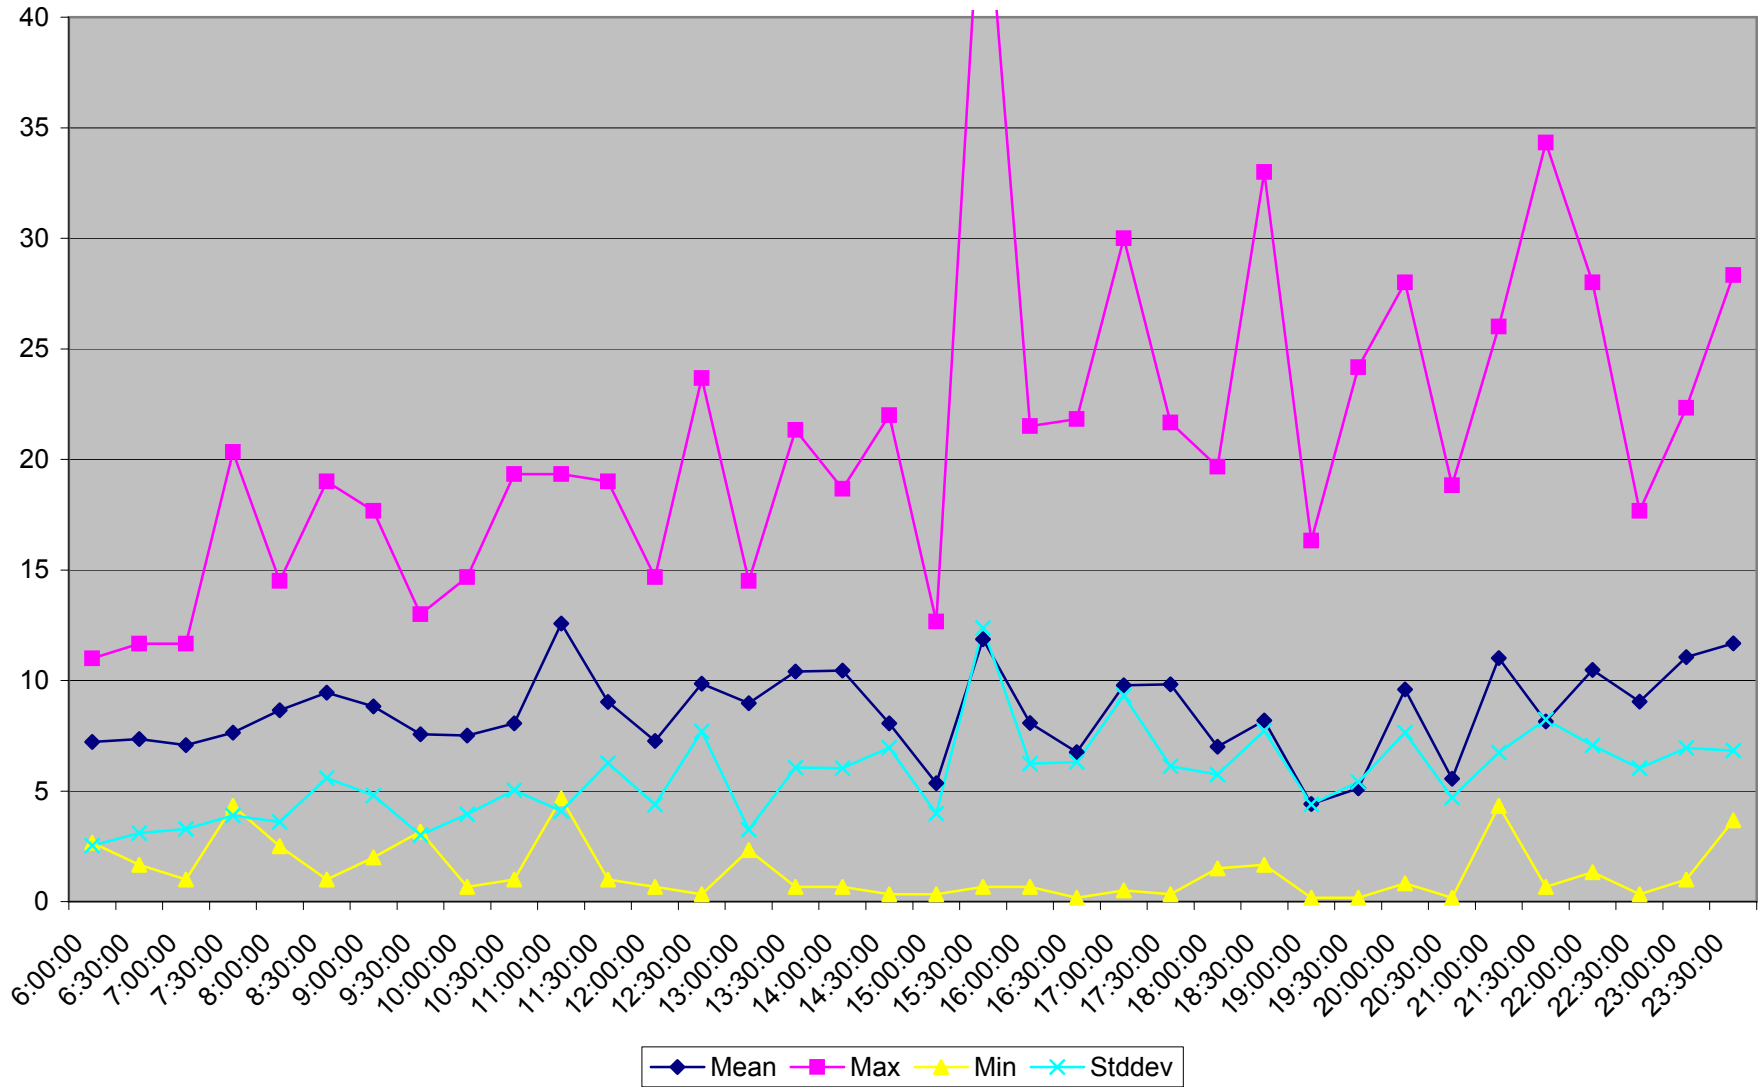

501 Queen Headways at Queensway Humber Eastbound May 2013 Weekdays

501 Queen Headways at Queensway Humber Eastbound July 2013 Weekdays

501 Queen Headways at Queensway Humber Eastbound August 2013 Weekdays

501 Queen Headways at Queensway Humber Eastbound September 2013 Weekdays

501 Queen Headways at Queensway Humber Eastbound October 2013 Weekdays

501 Queen Headways at Queensway Humber Eastbound May 2013 Saturdays

501 Queen Headways at Queensway Humber Eastbound July 2013 Saturdays

501 Queen Headways at Queensway Humber Eastbound August 2013 Saturdays

501 Queen Headways at Queensway Humber Eastbound September 2013 Saturdays

501 Queen Headways at Queensway Humber Eastbound October 2013 Saturdays

501 Queen Headways at Queensway Humber Eastbound May 2013 Sundays

501 Queen Headways at Queensway Humber Eastbound July 2013 Sundays