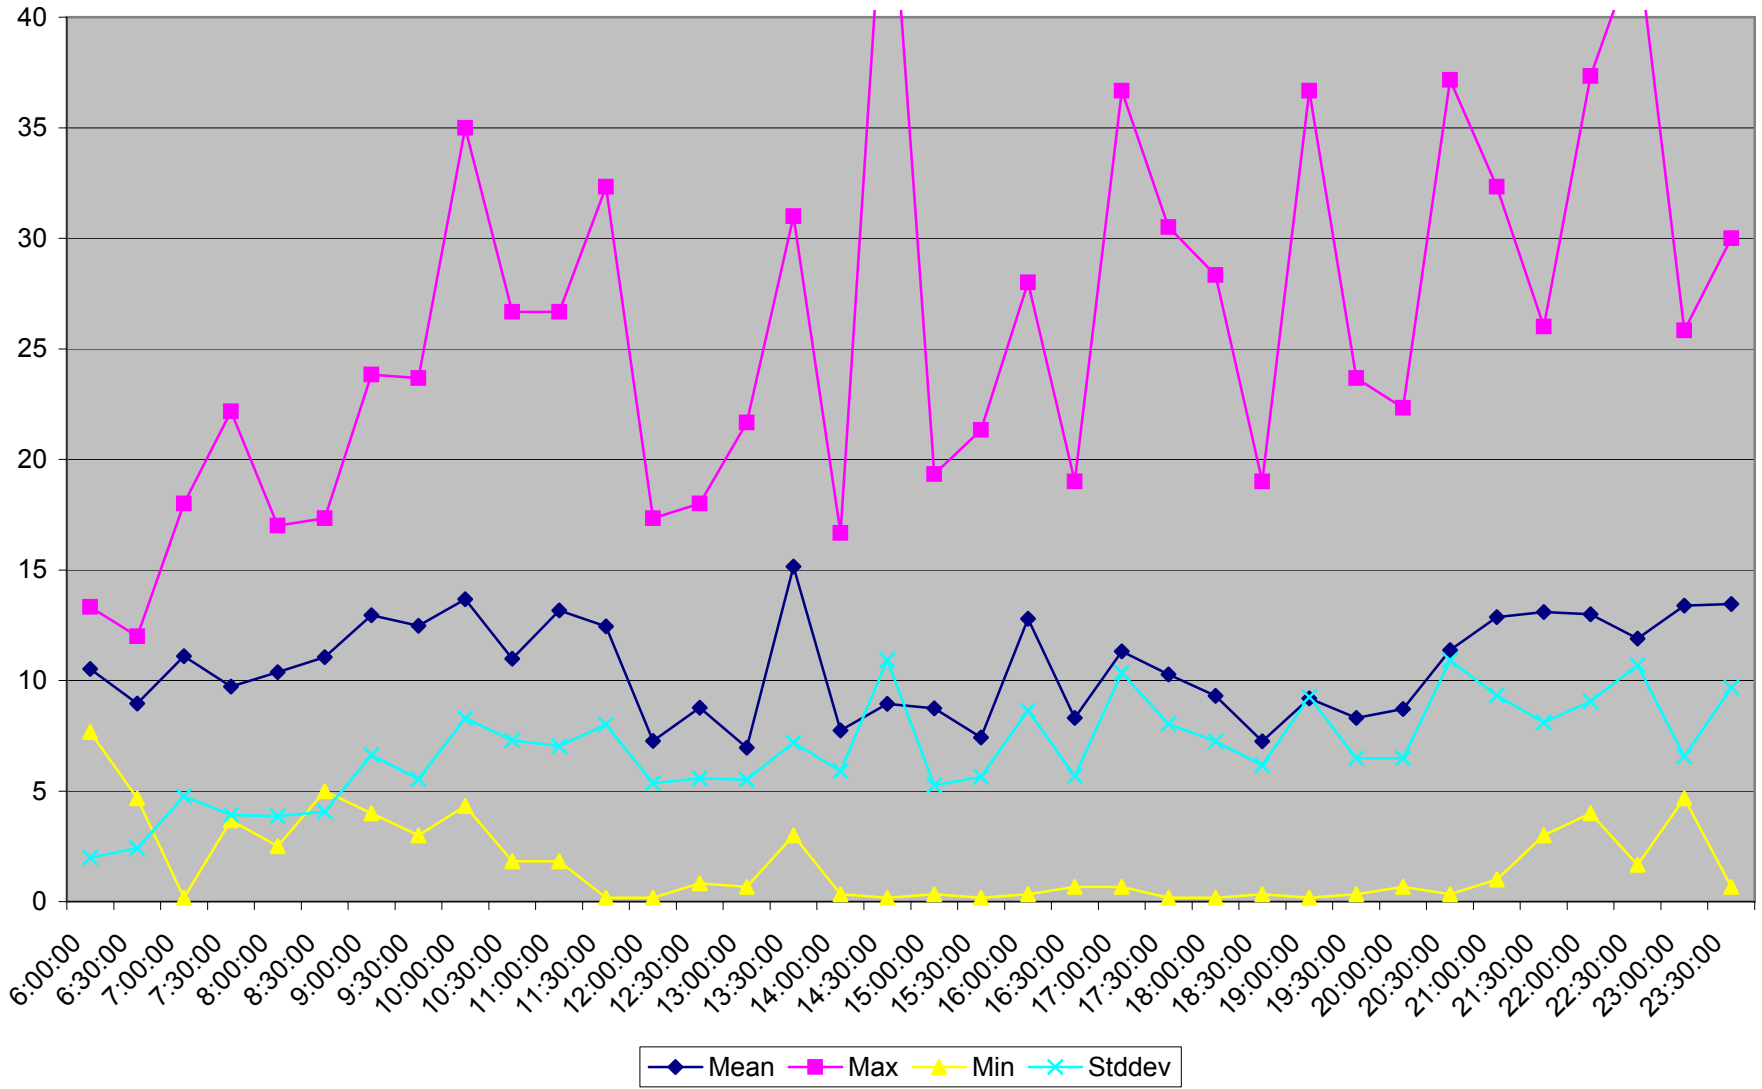

501 Queen Headways at Queensway Humber Eastbound September 2013 Weekdays

501 Queen Headways at Queensway Humber Eastbound October 2013 Weekdays

501 Queen Headways at Queensway Humber Eastbound May 2013 Saturdays

501 Queen Headways at Queensway Humber Eastbound July 2013 Saturdays

501 Queen Headways at Queensway Humber Eastbound August 2013 Saturdays

501 Queen Headways at Queensway Humber Eastbound September 2013 Saturdays

501 Queen Headways at Queensway Humber Eastbound October 2013 Saturdays

501 Queen Headways at Queensway Humber Eastbound May 2013 Sundays

501 Queen Headways at Queensway Humber Eastbound July 2013 Sundays

501 Queen Headways at Queensway Humber Eastbound August 2013 Sundays

501 Queen Headways at Queensway Humber Eastbound September 2013 Sundays

501 Queen Headways at Queensway Humber Eastbound October 2013 Sundays