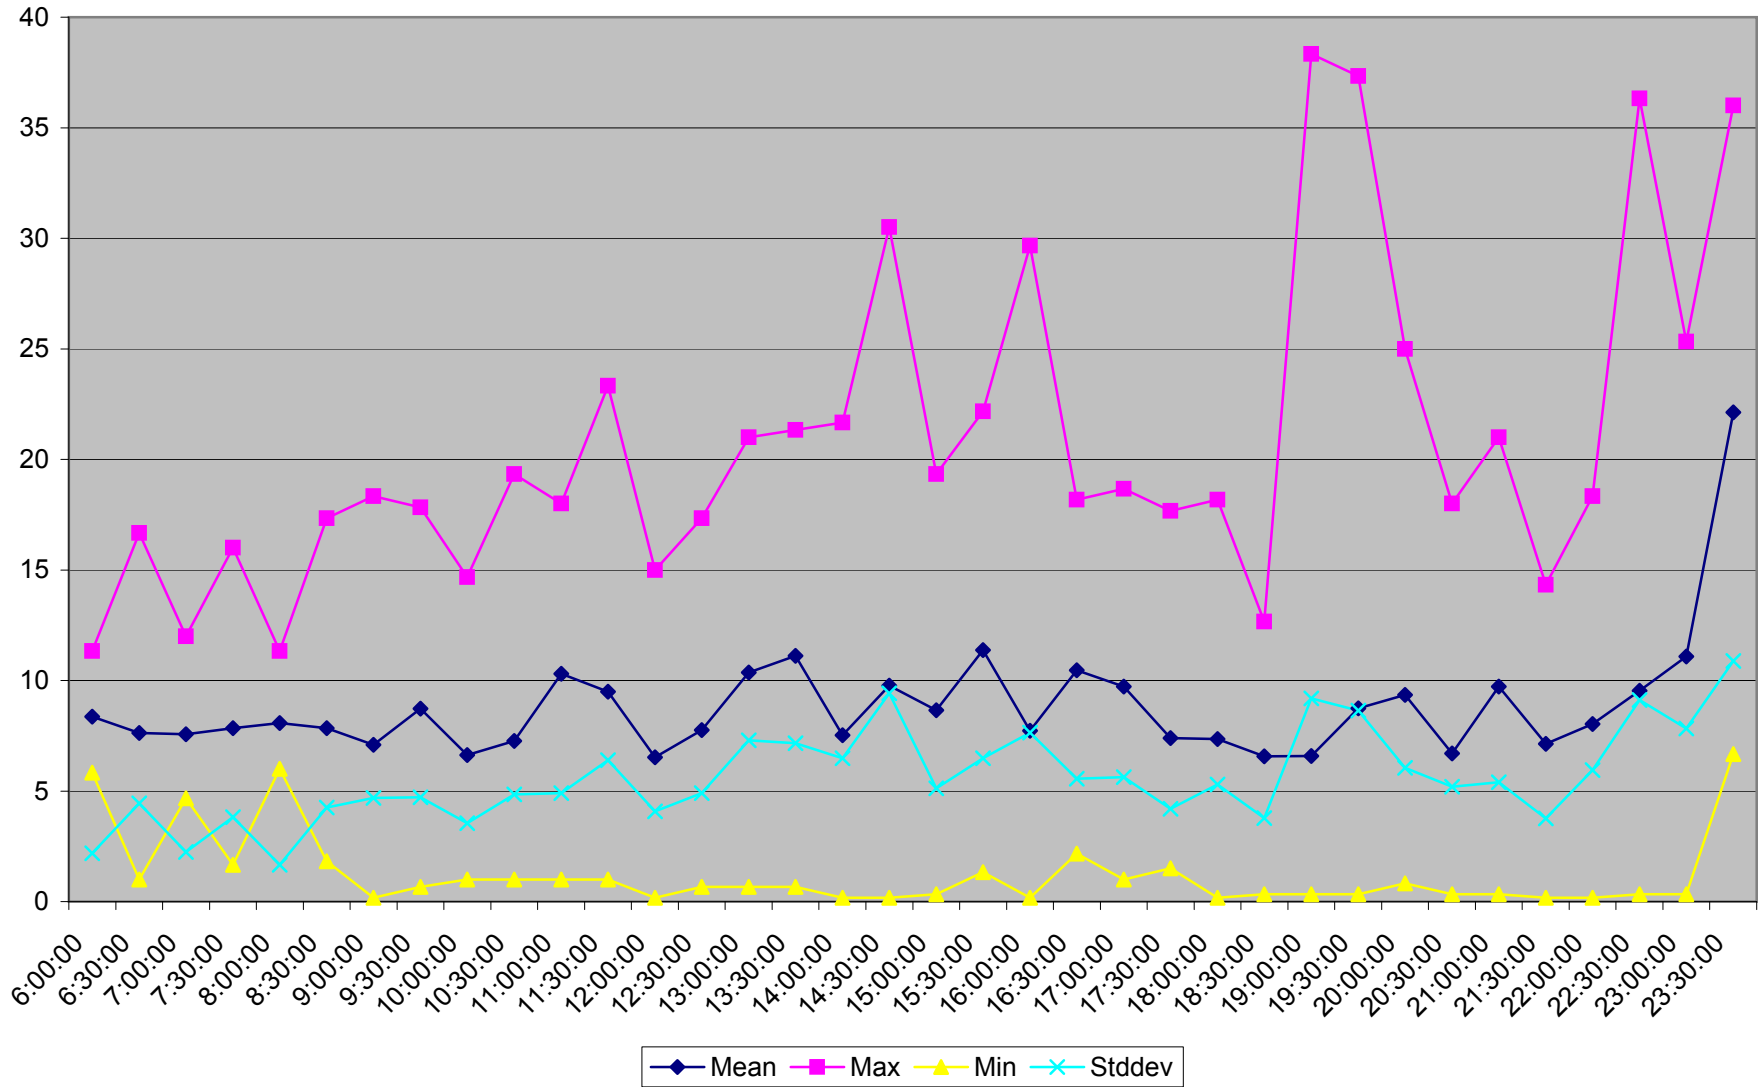

501 Queen Headways at Queensway Humber Eastbound September 2013 Weekdays

501 Queen Headways at Queensway Humber Eastbound October 2013 Weekdays

501 Queen Headways at Queensway Humber Eastbound May 2013 Saturdays

501 Queen Headways at Queensway Humber Eastbound July 2013 Saturdays

501 Queen Headways at Queensway Humber Eastbound August 2013 Saturdays

501 Queen Headways at Queensway Humber Eastbound September 2013 Saturdays

501 Queen Headways at Queensway Humber Eastbound October 2013 Saturdays

501 Queen Headways at Queensway Humber Eastbound May 2013 Sundays

501 Queen Headways at Queensway Humber Eastbound July 2013 Sundays

501 Queen Headways at Queensway Humber Eastbound August 2013 Sundays

501 Queen Headways at Queensway Humber Eastbound September 2013 Sundays

501 Queen Headways at Queensway Humber Eastbound October 2013 Sundays