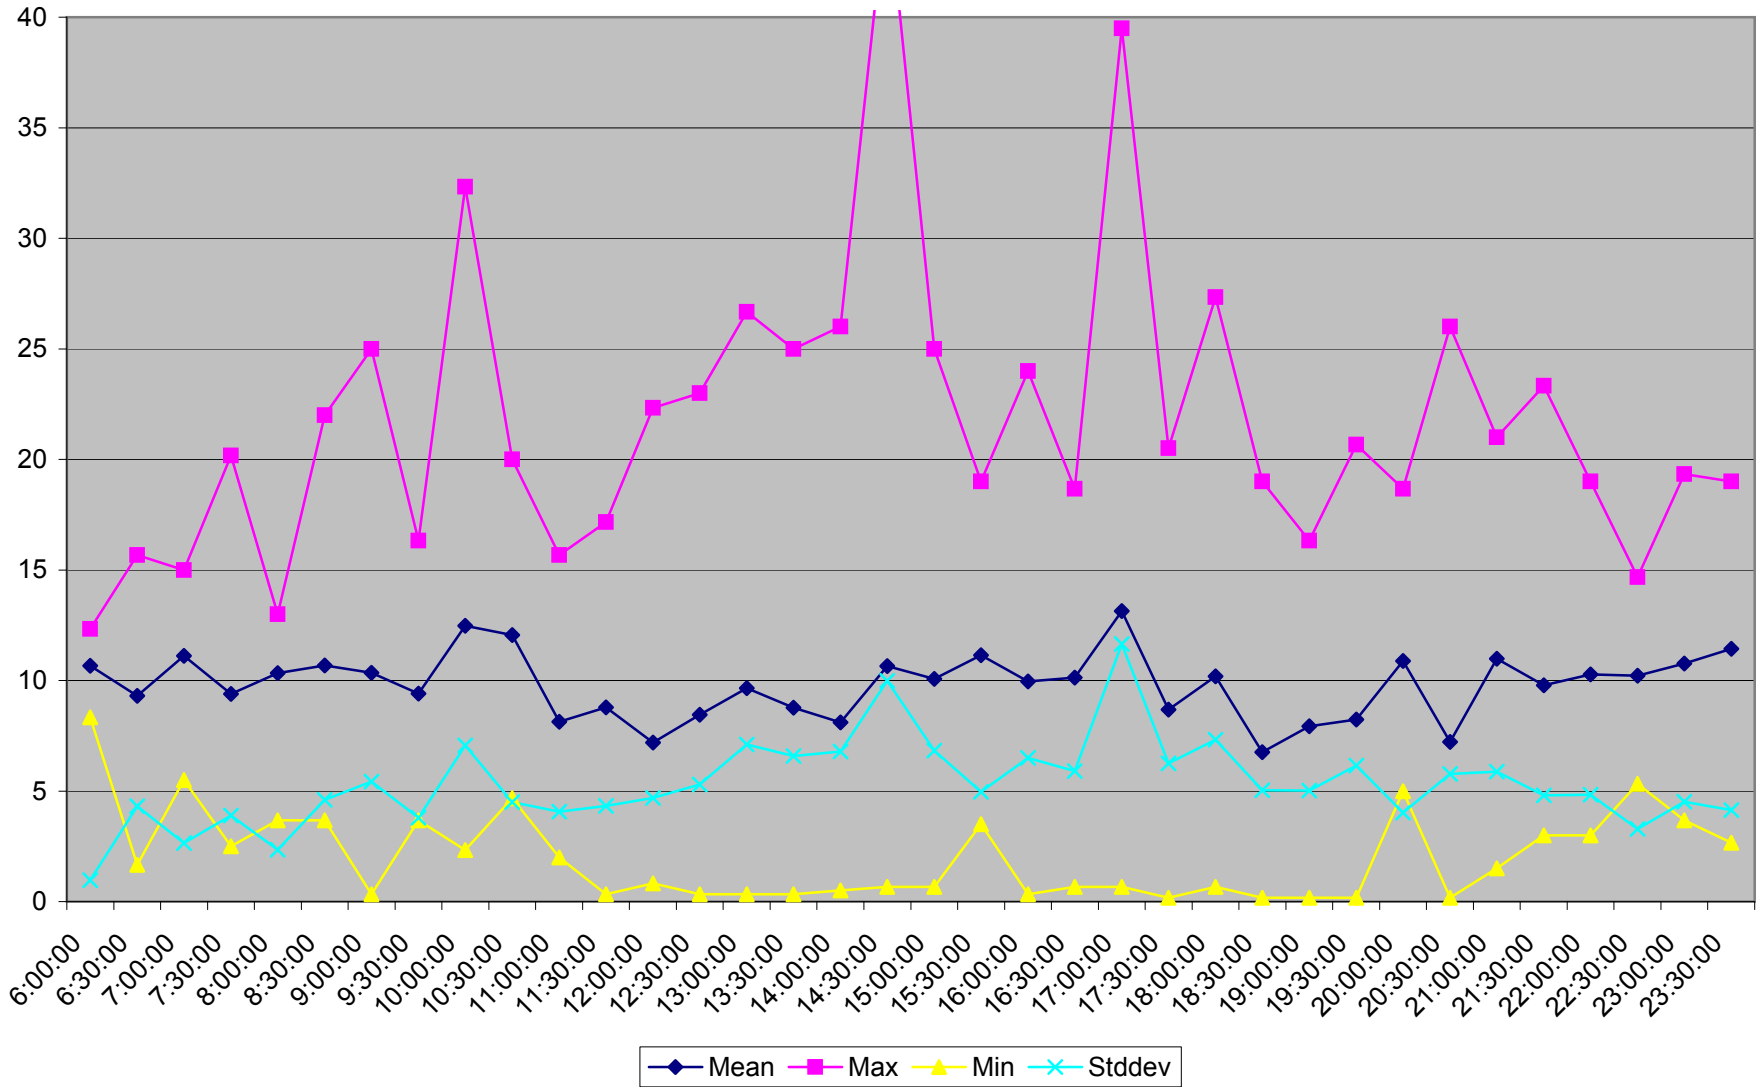

501 Queen Headways at Queensway Humber Eastbound September 2013 Weekdays

501 Queen Headways at Queensway Humber Eastbound October 2013 Weekdays

501 Queen Headways at Queensway Humber Eastbound May 2013 Saturdays

501 Queen Headways at Queensway Humber Eastbound July 2013 Saturdays

501 Queen Headways at Queensway Humber Eastbound August 2013 Saturdays

501 Queen Headways at Queensway Humber Eastbound September 2013 Saturdays

501 Queen Headways at Queensway Humber Eastbound October 2013 Saturdays

501 Queen Headways at Queensway Humber Eastbound May 2013 Sundays

501 Queen Headways at Queensway Humber Eastbound July 2013 Sundays

501 Queen Headways at Queensway Humber Eastbound August 2013 Sundays

501 Queen Headways at Queensway Humber Eastbound September 2013 Sundays

501 Queen Headways at Queensway Humber Eastbound October 2013 Sundays