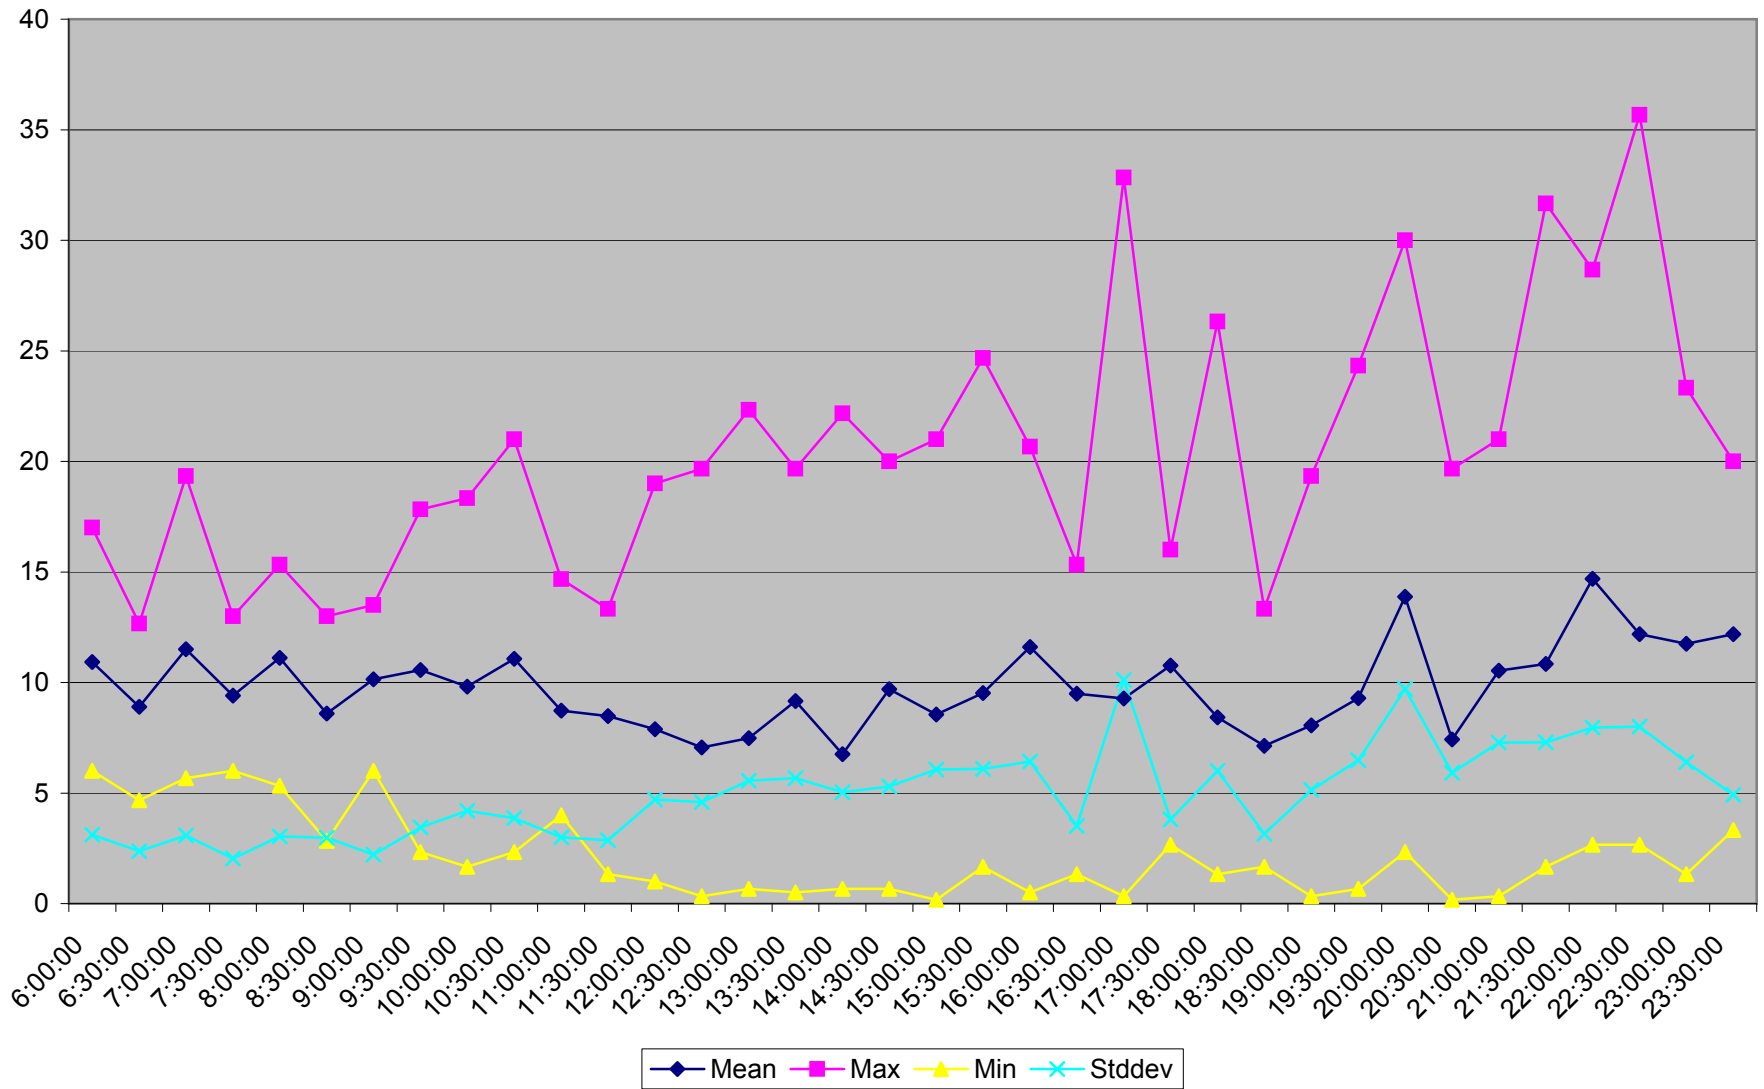

501 Queen Headways at Queensway Humber Eastbound July 2013 Saturdays

501 Queen Headways at Queensway Humber Eastbound August 2013 Saturdays

501 Queen Headways at Queensway Humber Eastbound September 2013 Saturdays

501 Queen Headways at Queensway Humber Eastbound October 2013 Saturdays

501 Queen Headways at Queensway Humber Eastbound May 2013 Sundays

501 Queen Headways at Queensway Humber Eastbound July 2013 Sundays

501 Queen Headways at Queensway Humber Eastbound August 2013 Sundays

501 Queen Headways at Queensway Humber Eastbound September 2013 Sundays

501 Queen Headways at Queensway Humber Eastbound October 2013 Sundays