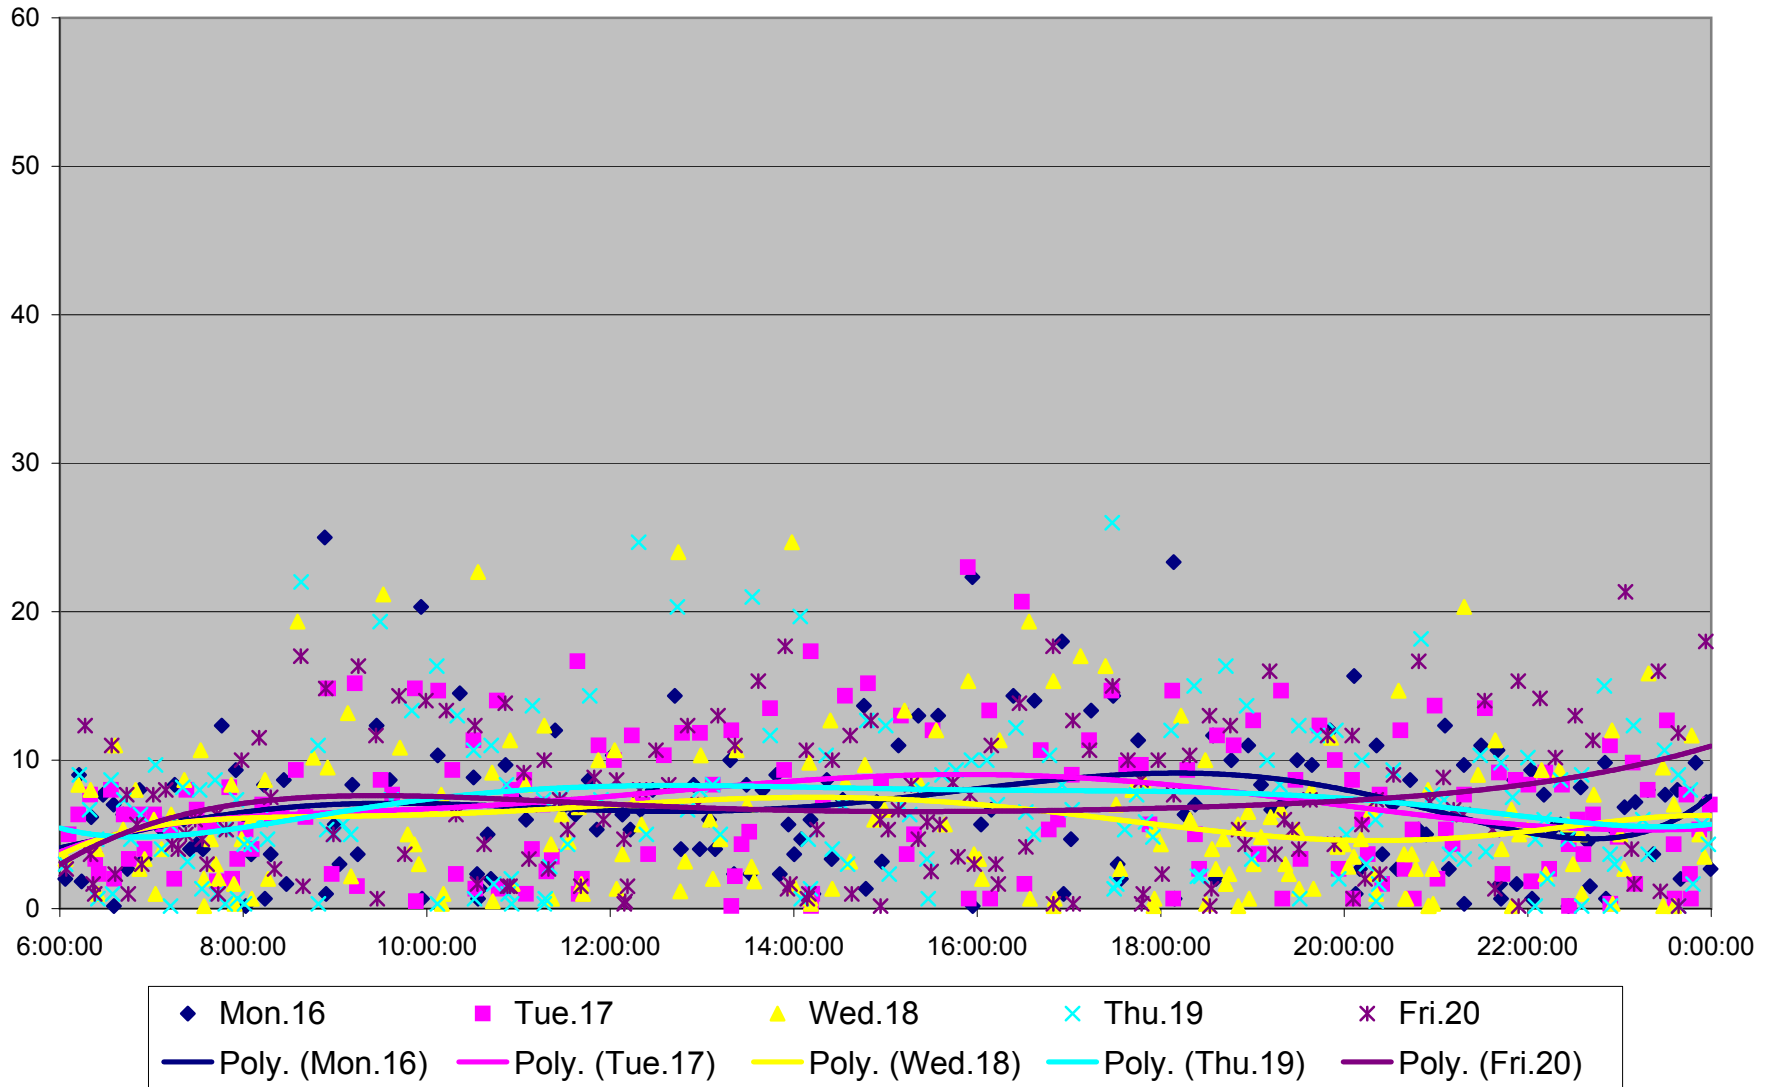

501 Queen Headways at Queensway Humber Eastbound September 2013