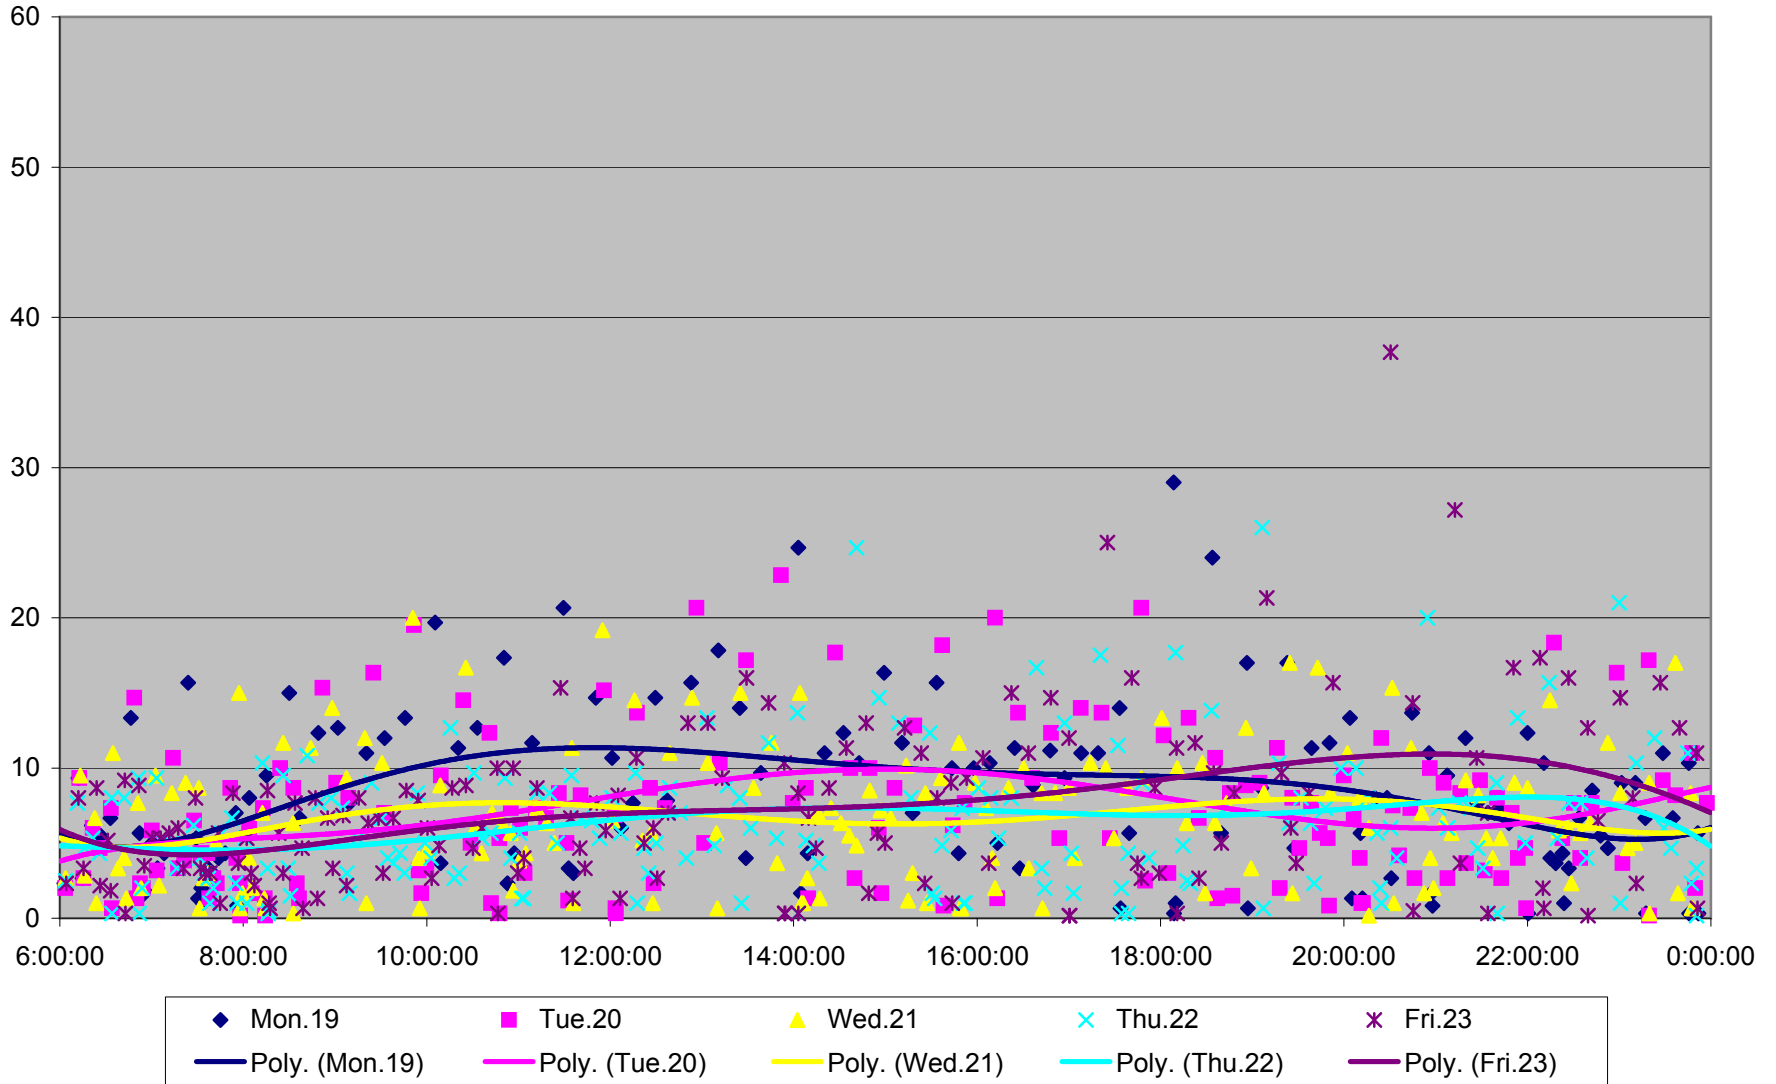

501 Queen Headways at Queensway Humber Eastbound July 2013

501 Queen Headways at Queensway Humber Eastbound July 2013

501 Queen Headways at Queensway Humber Eastbound August 2013

501 Queen Headways at Queensway Humber Eastbound August 2013

501 Queen Headways at Queensway Humber Eastbound August 2013

501 Queen Headways at Queensway Humber Eastbound August 2013

501 Queen Headways at Queensway Humber Eastbound September 2013

501 Queen Headways at Queensway Humber Eastbound September 2013