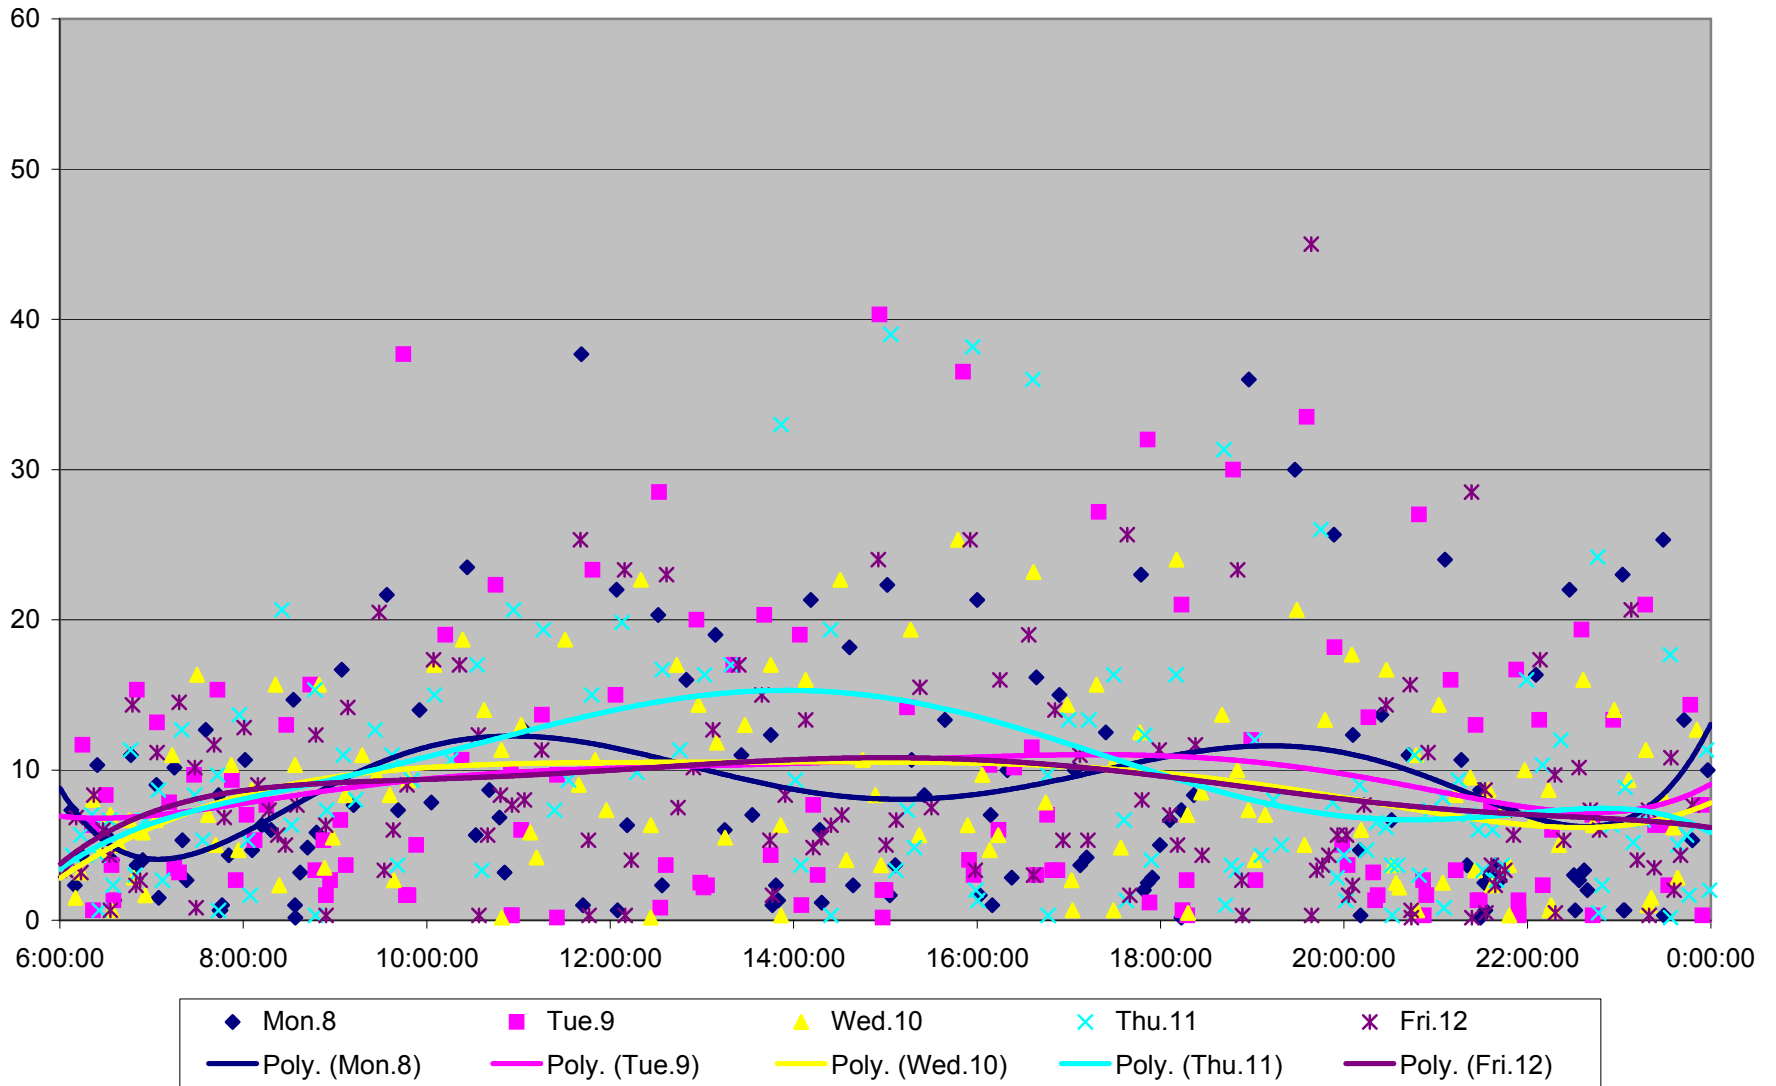

501 Queen Headways at Queensway Humber Eastbound July 2013