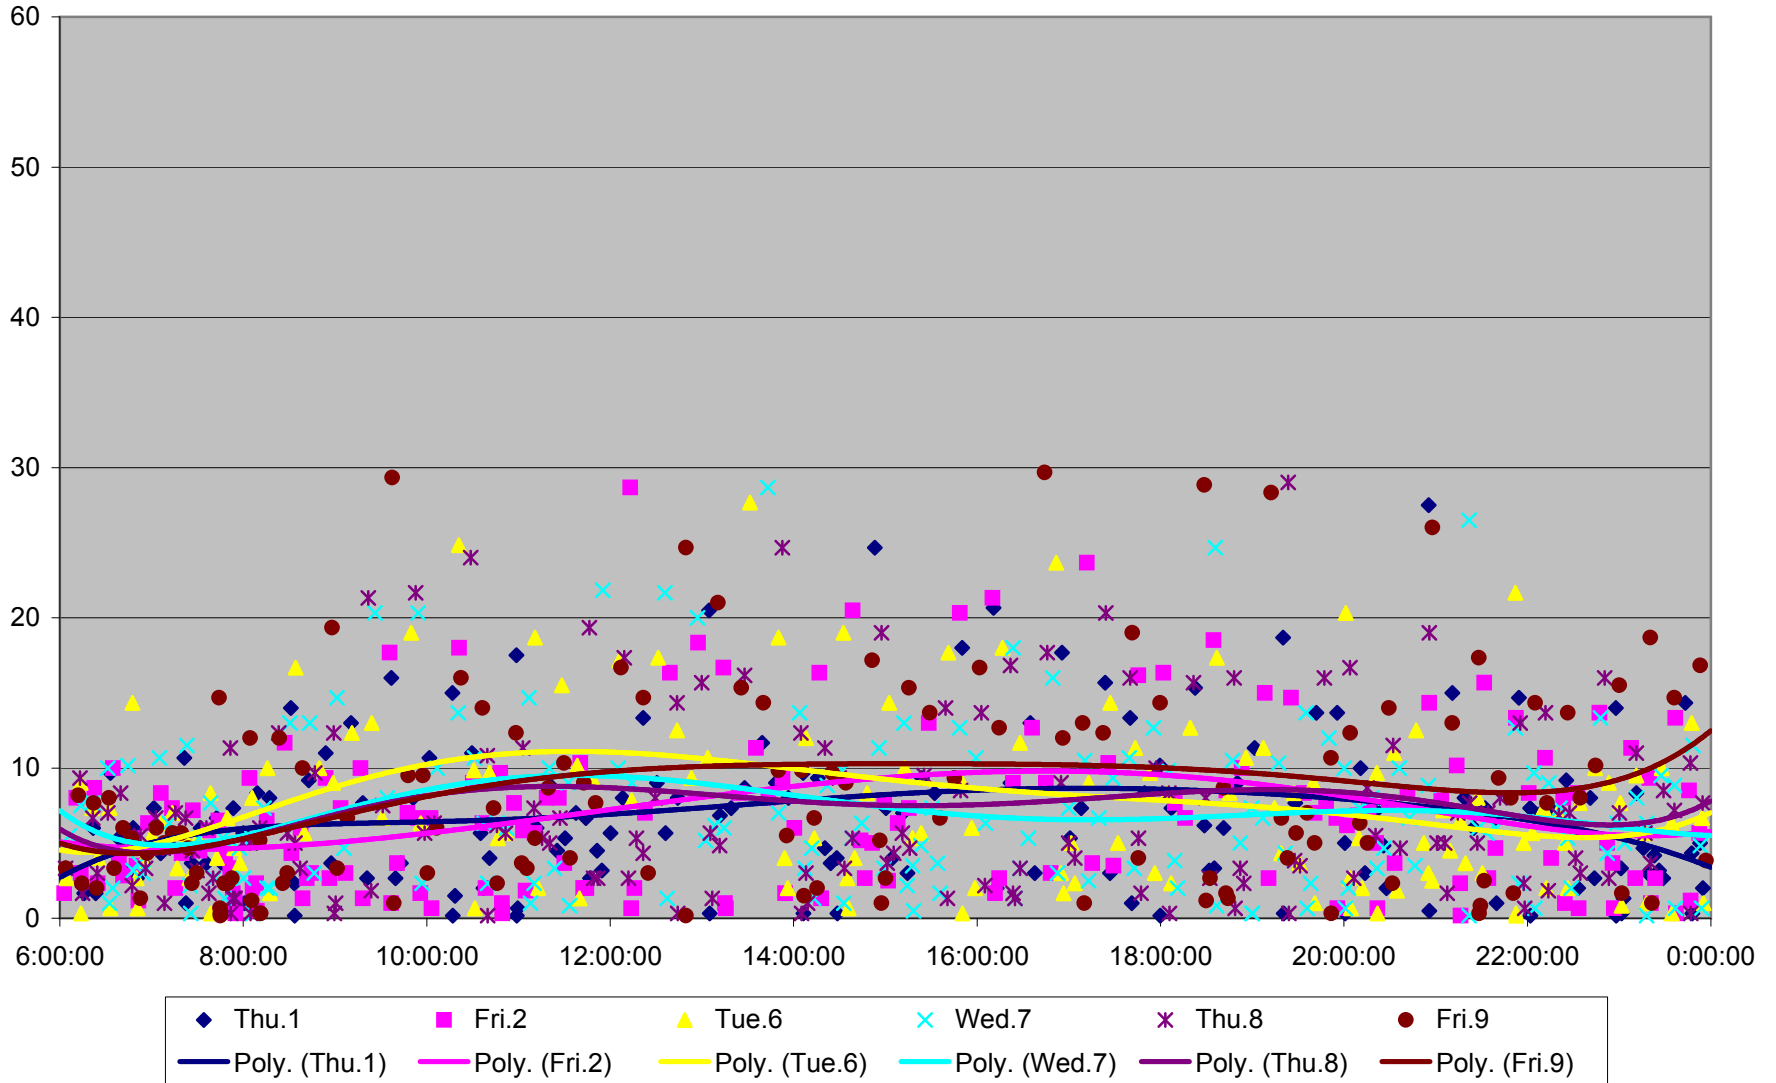

501 Queen Headways at Queensway Humber Eastbound August 2013