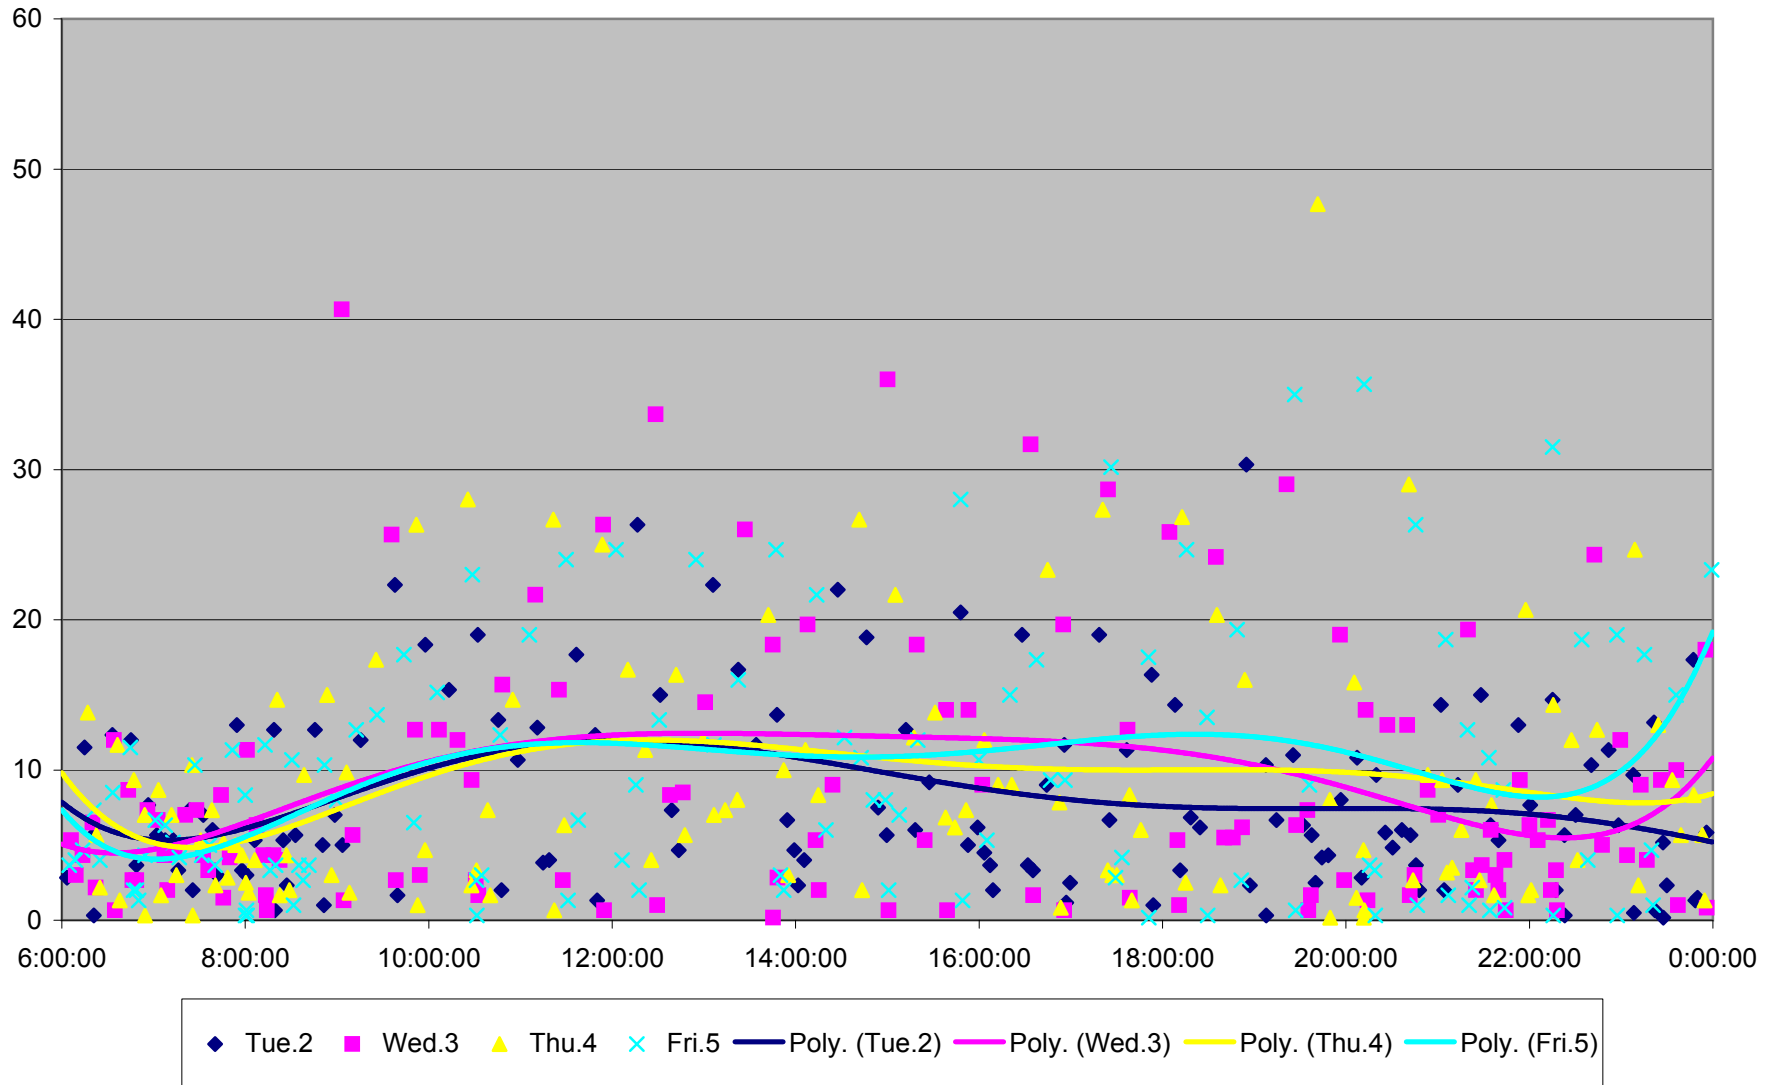

501 Queen Headways at Queensway Humber Eastbound May 2013

501 Queen Headways at Queensway Humber Eastbound May 2013

501 Queen Headways at Queensway Humber Eastbound May 2013

501 Queen Headways at Queensway Humber Eastbound May 2013

501 Queen Headways at Queensway Humber Eastbound May 2013

501 Queen Headways at Queensway Humber Eastbound July 2013

501 Queen Headways at Queensway Humber Eastbound July 2013

501 Queen Headways at Queensway Humber Eastbound July 2013