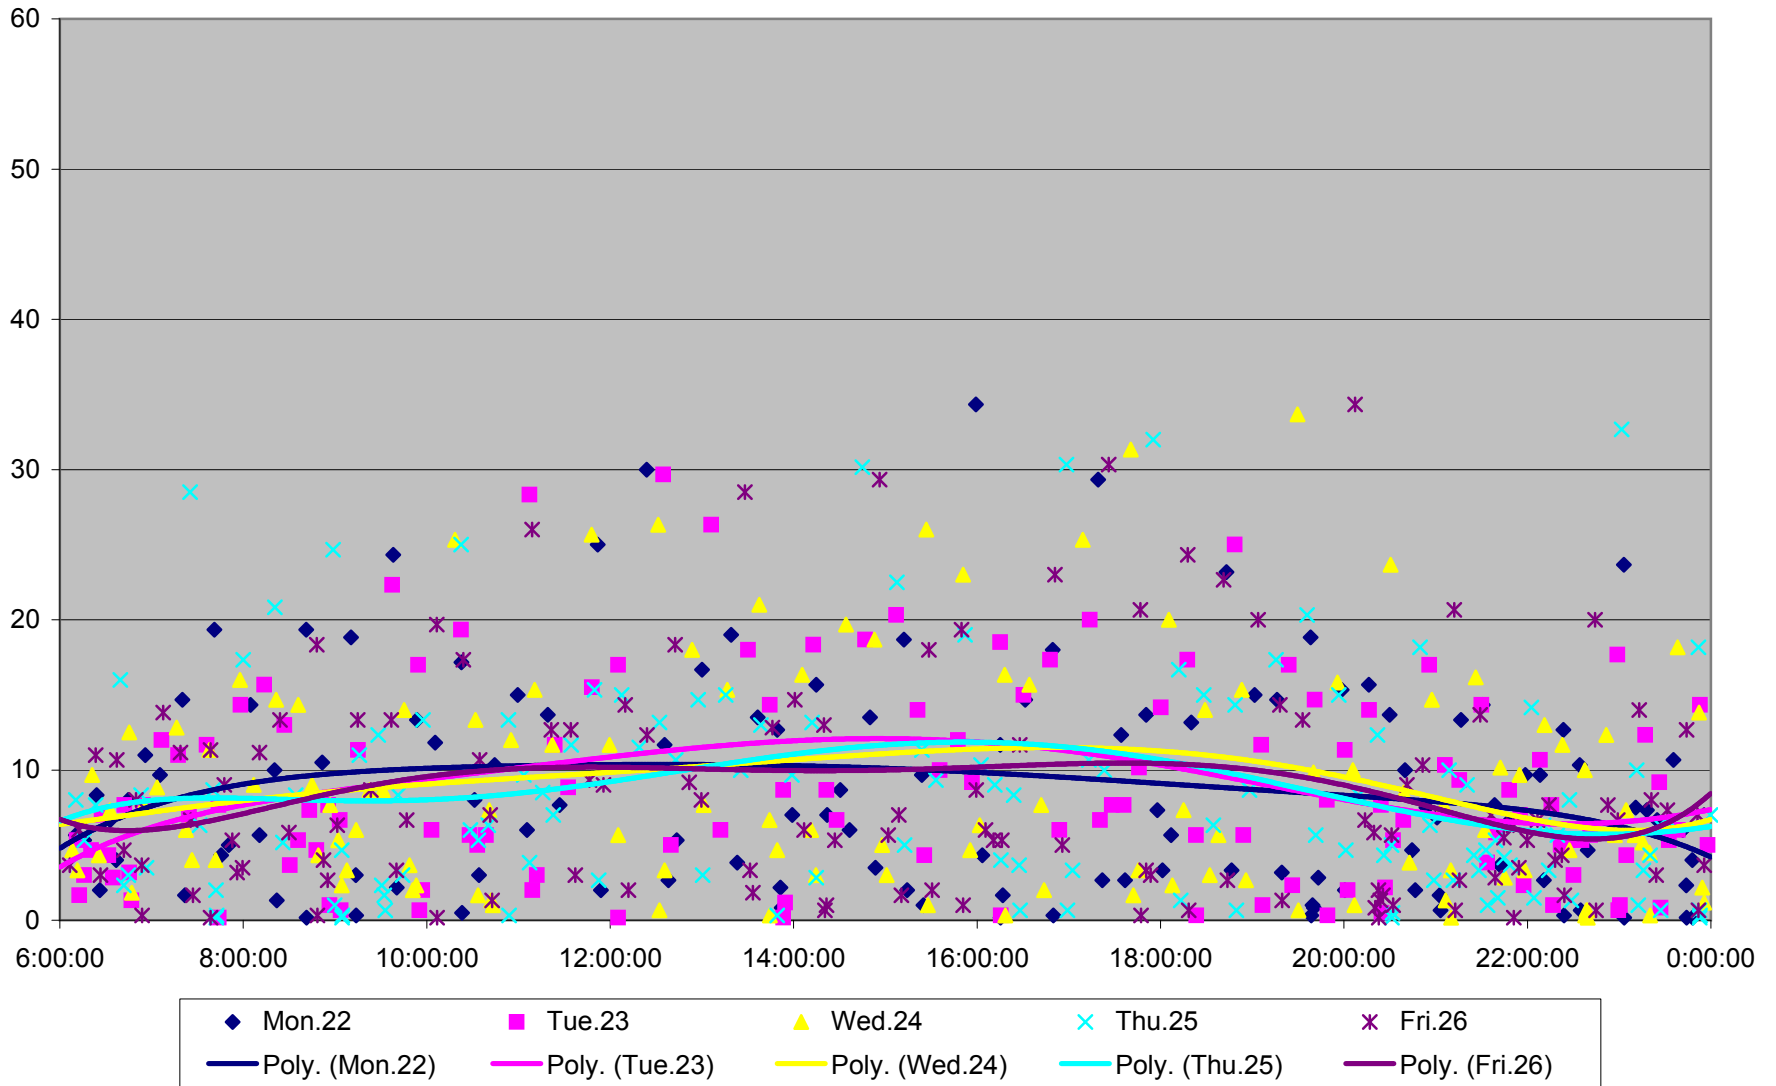

501 Queen Headways at Queensway Humber Eastbound July 2013