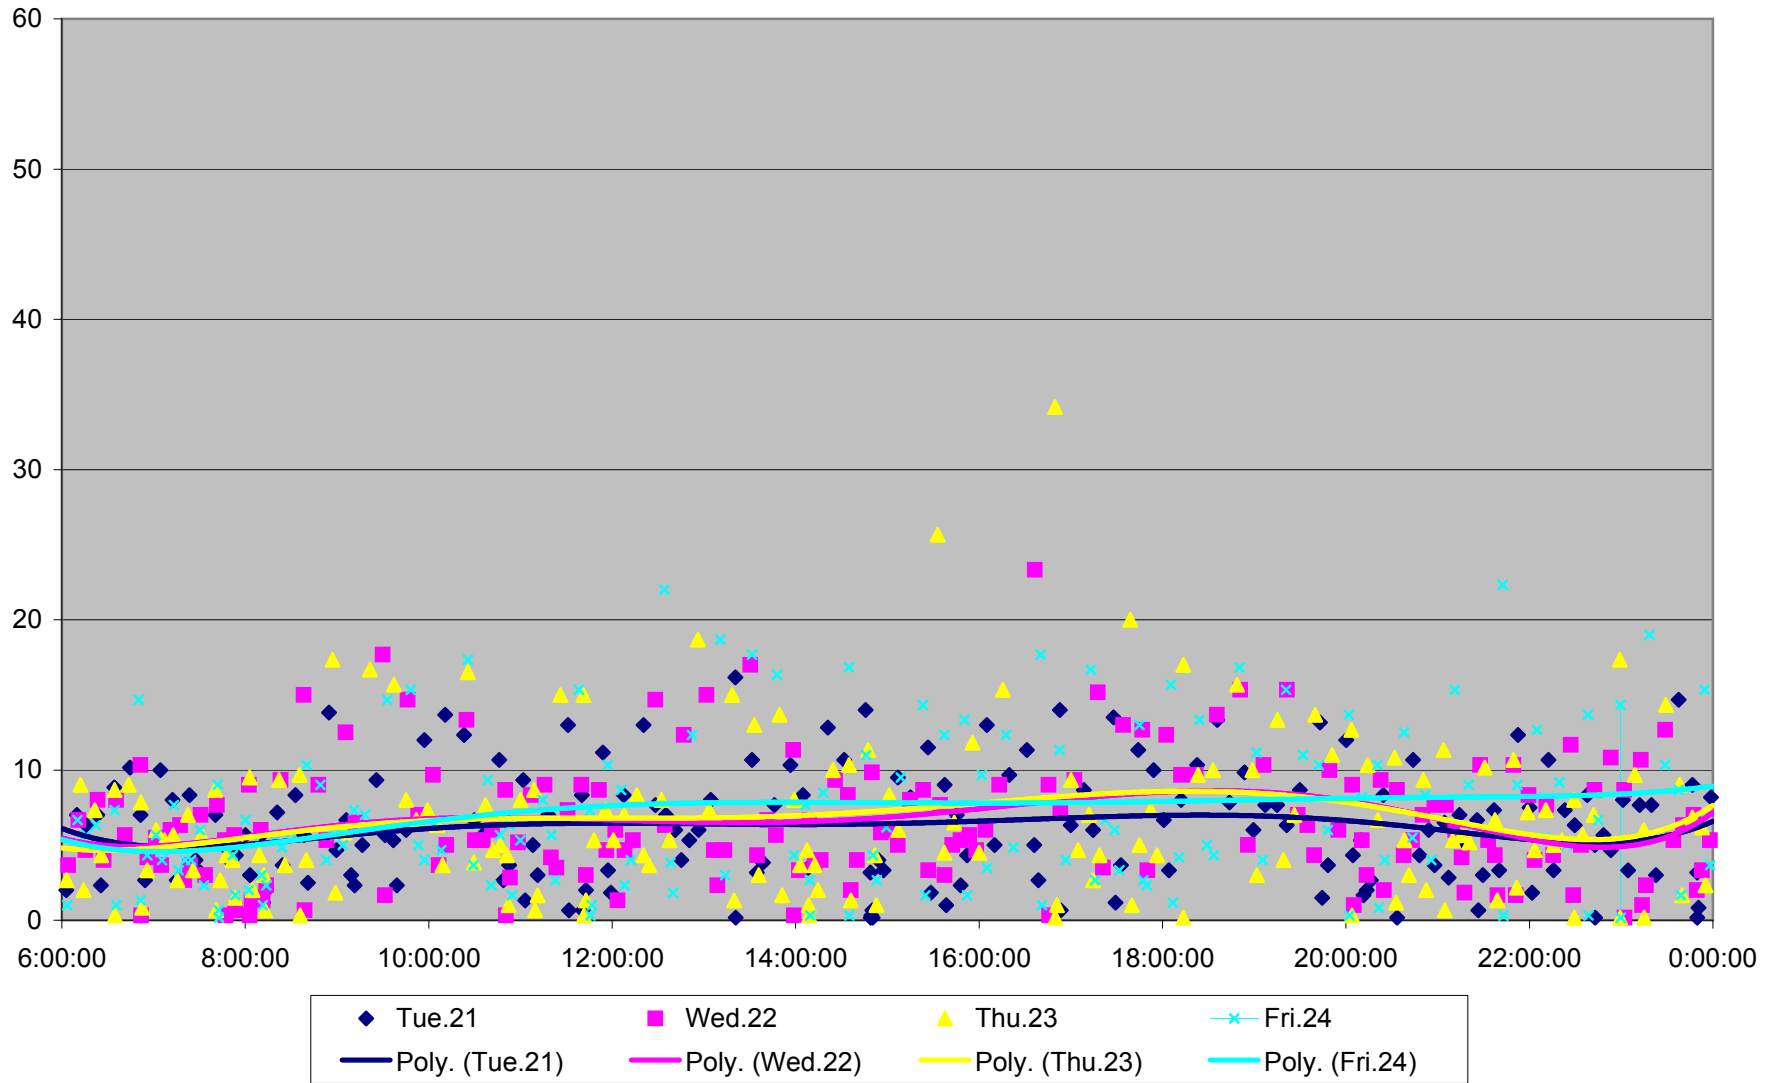

501 Queen Headways at Queensway Humber Eastbound May 2013

501 Queen Headways at Queensway Humber Eastbound May 2013

501 Queen Headways at Queensway Humber Eastbound May 2013

501 Queen Headways at Queensway Humber Eastbound May 2013