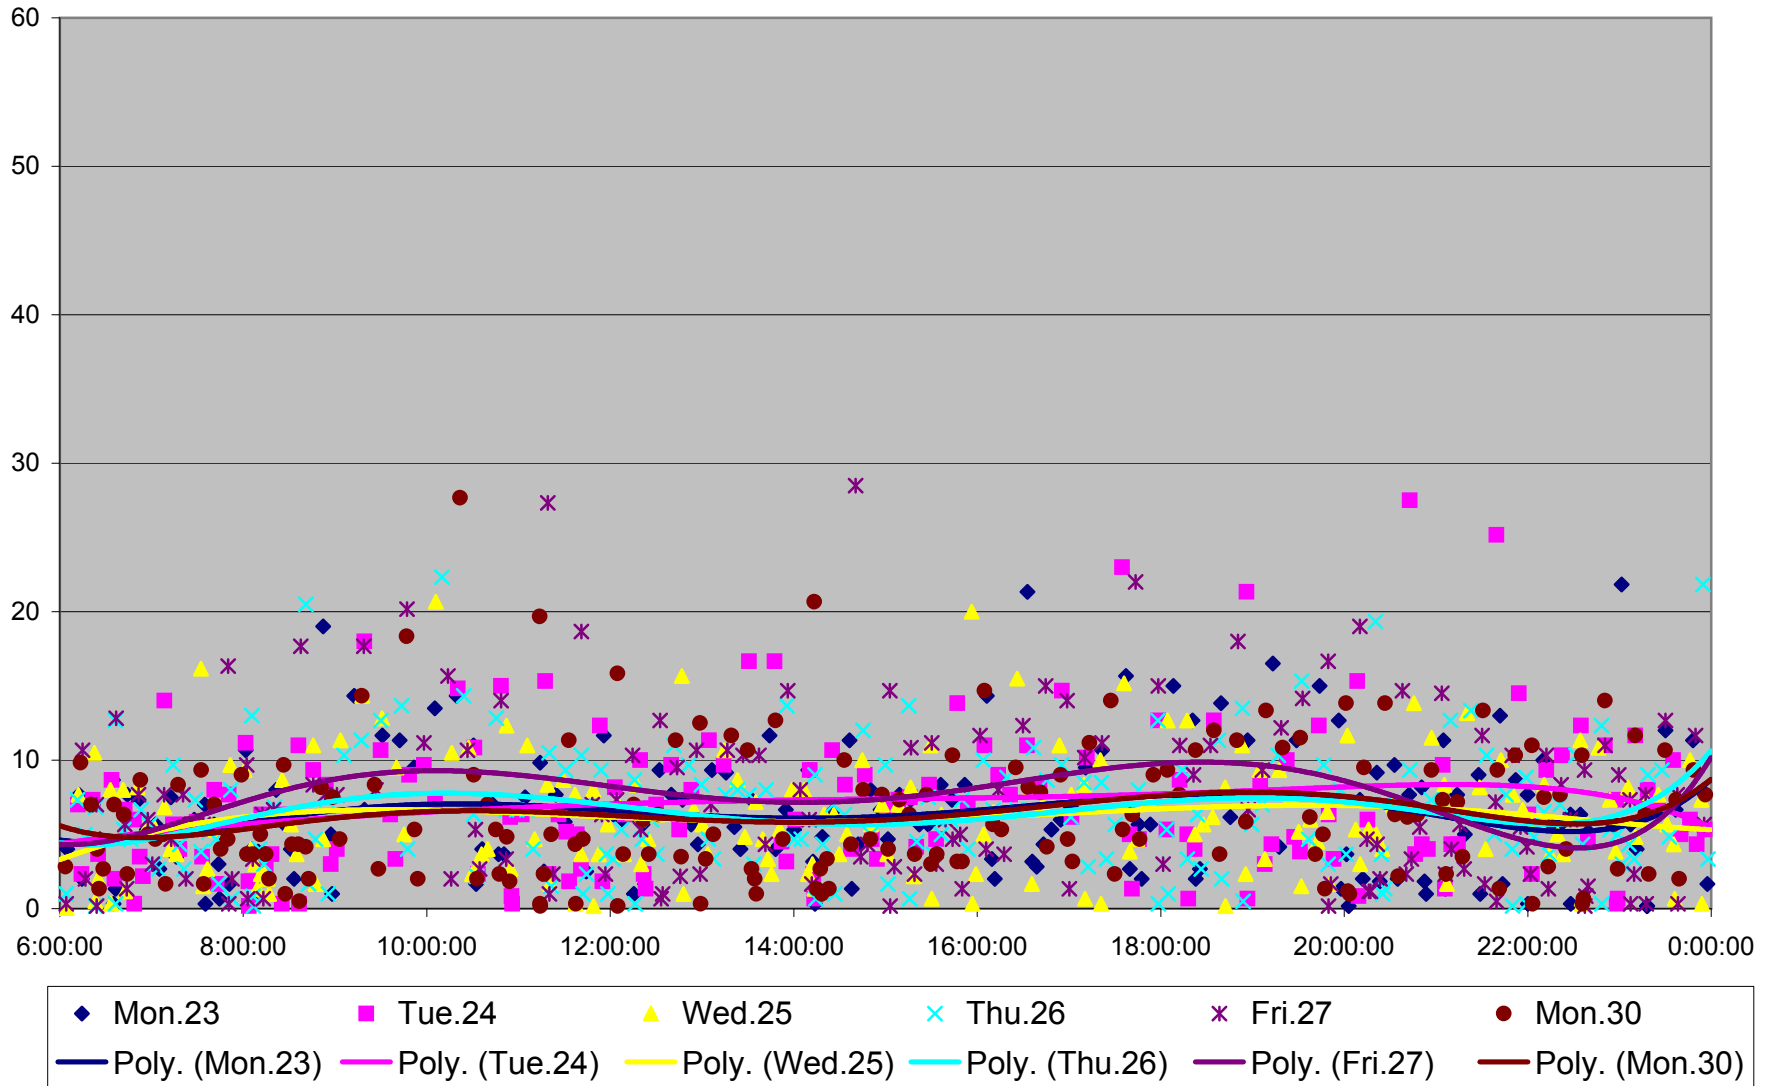

501 Queen Headways at Queensway Humber Eastbound September 2013