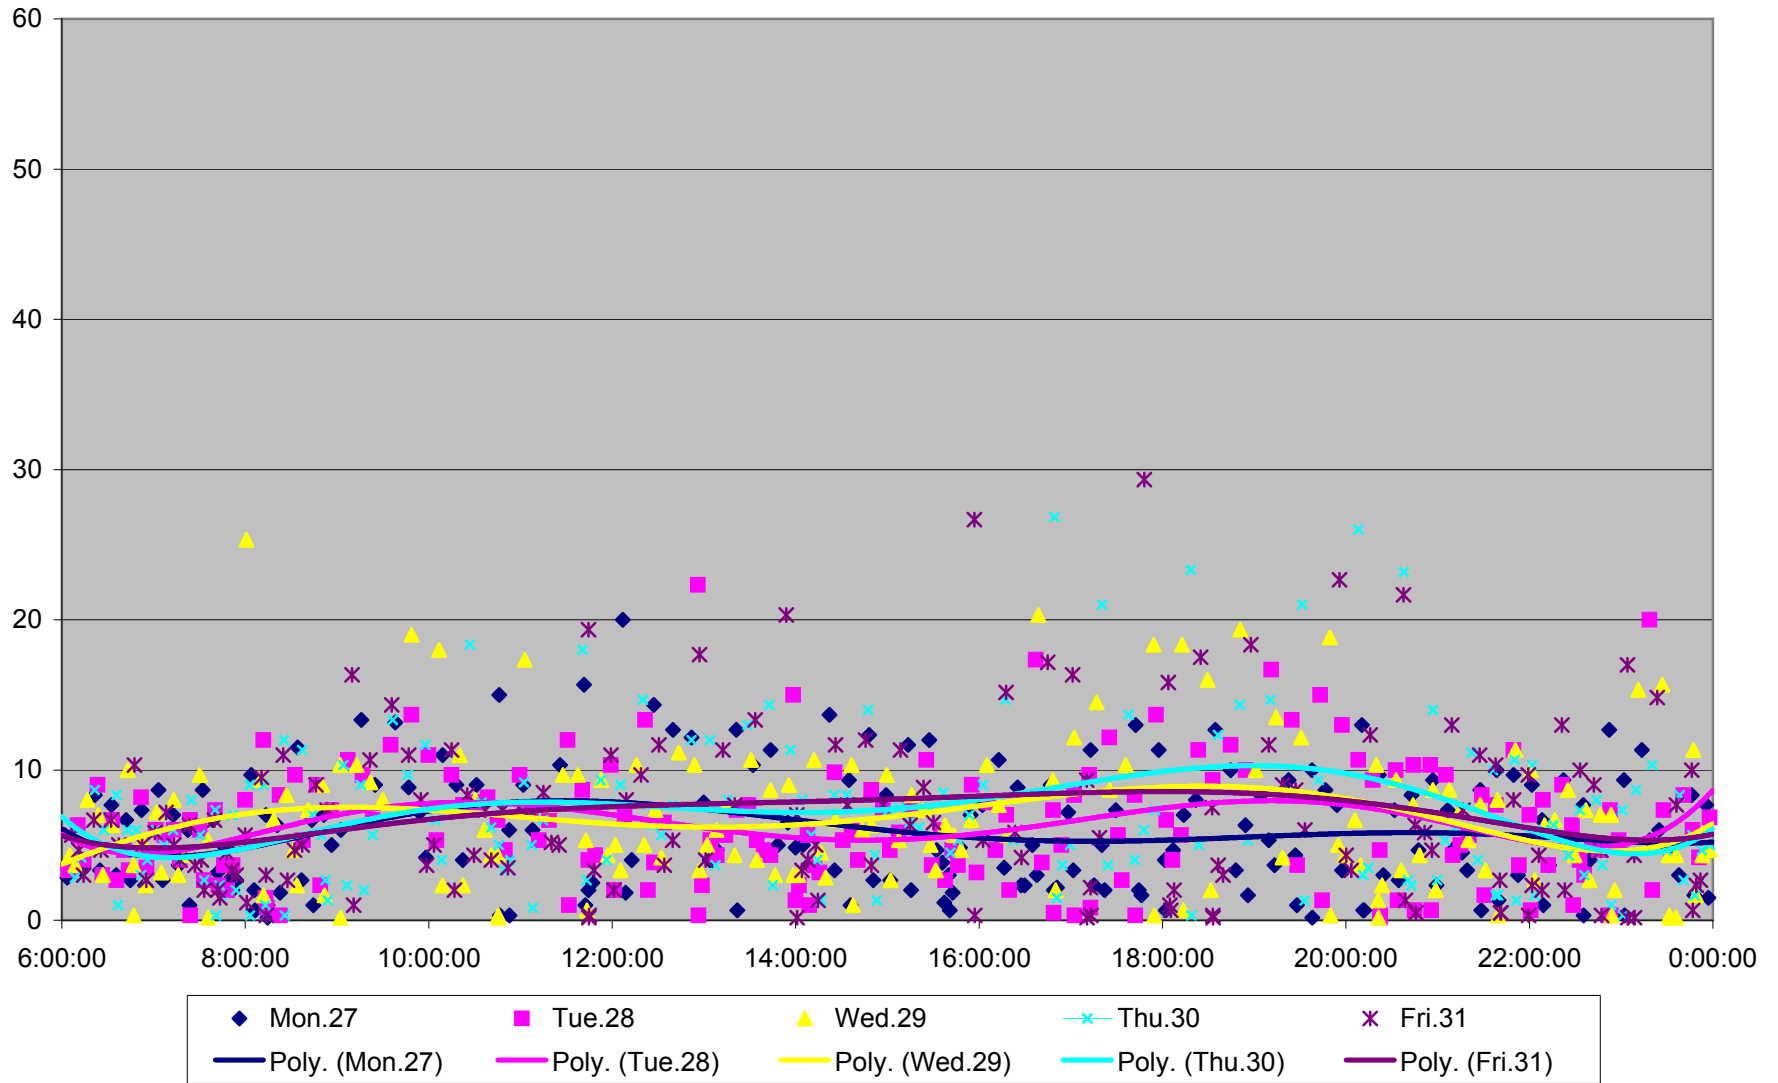

501 Queen Headways at Queensway Humber Eastbound May 2013