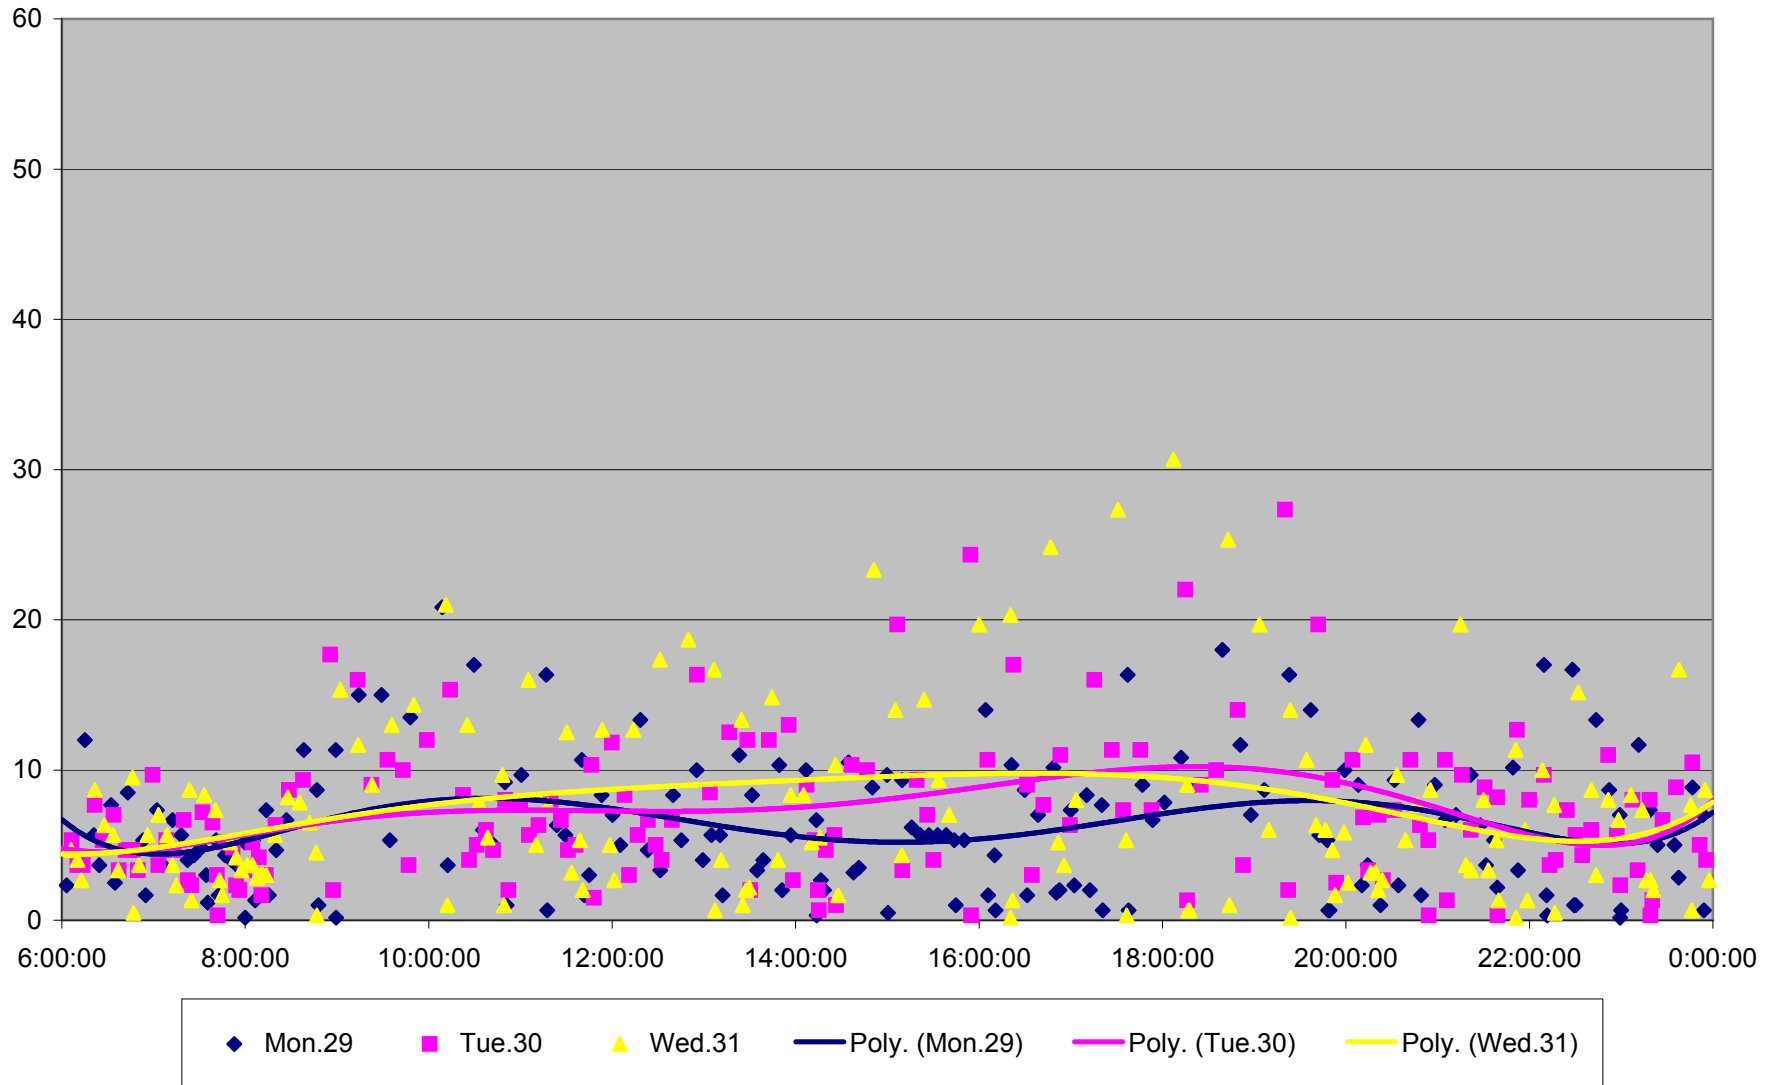

501 Queen Headways at Queensway Humber Eastbound July 2013