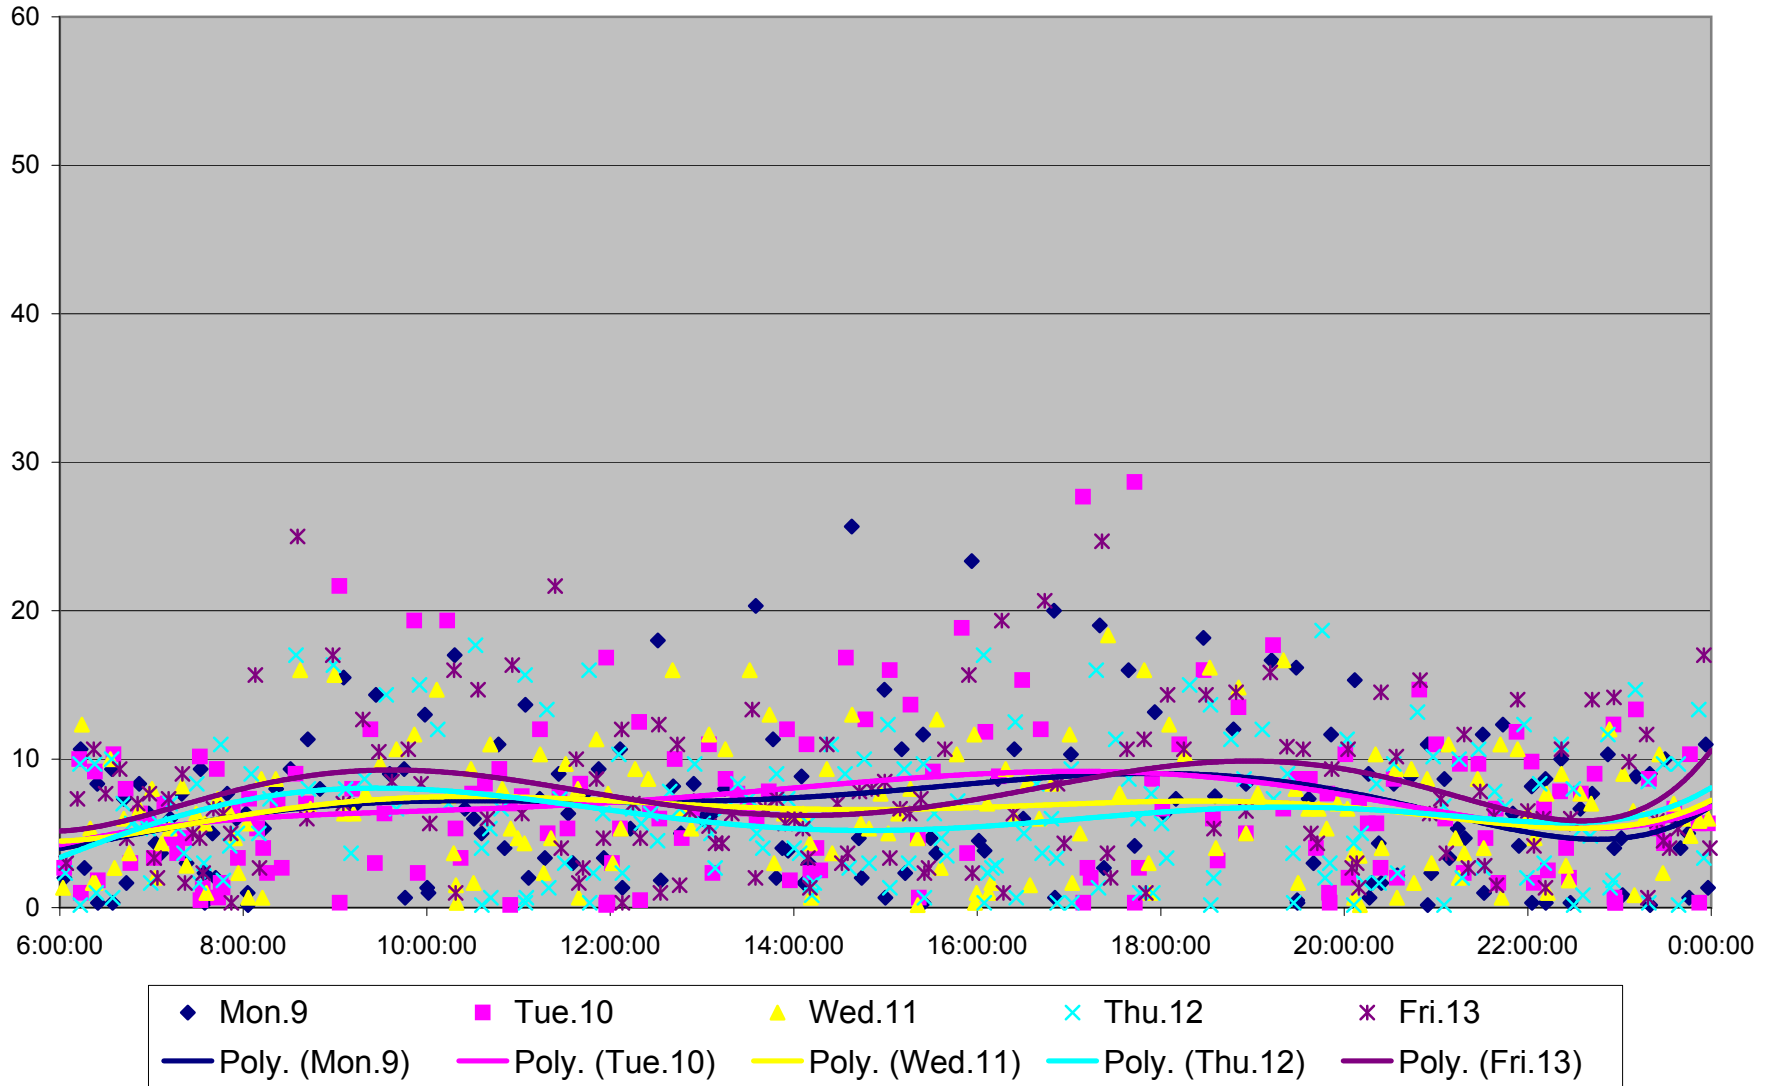

501 Queen Headways at Queensway Humber Eastbound August 2013

501 Queen Headways at Queensway Humber Eastbound August 2013

501 Queen Headways at Queensway Humber Eastbound September 2013

501 Queen Headways at Queensway Humber Eastbound September 2013

501 Queen Headways at Queensway Humber Eastbound September 2013

501 Queen Headways at Queensway Humber Eastbound September 2013

501 Queen Headways at Queensway Humber Eastbound October 2013

501 Queen Headways at Queensway Humber Eastbound October 2013