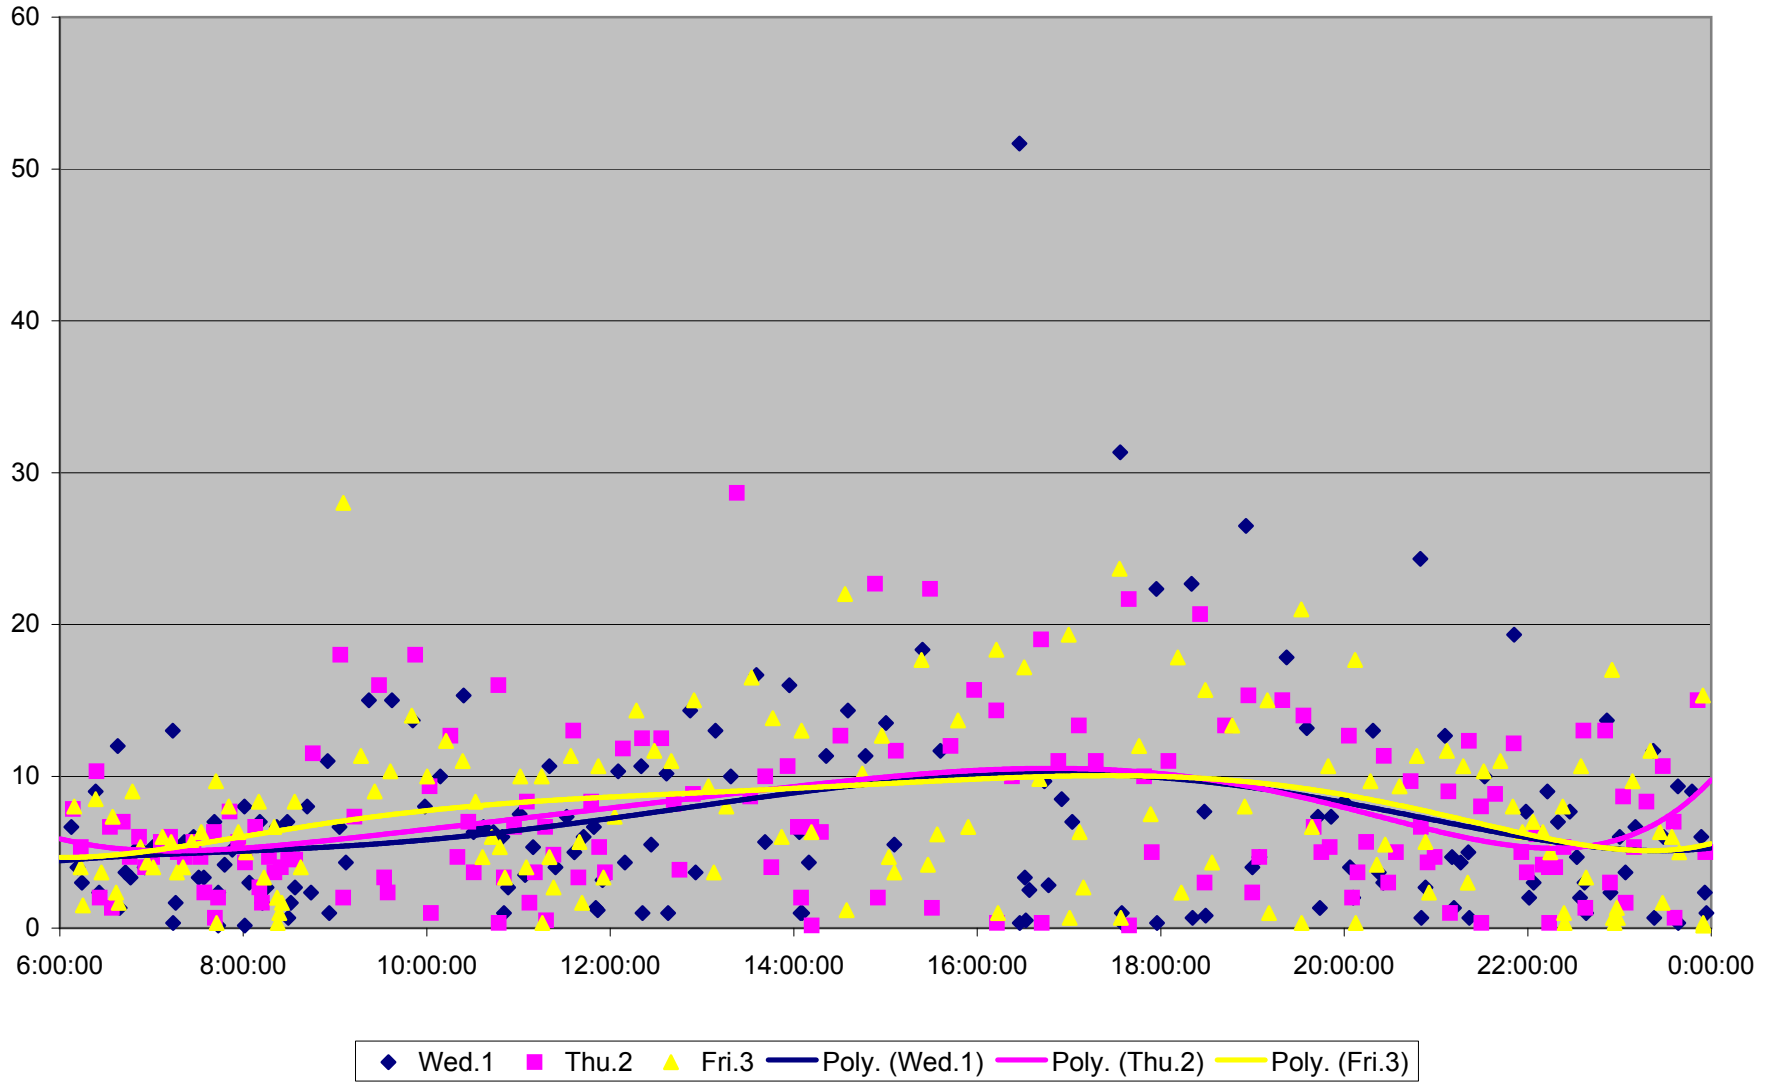

501 Queen Headways at Queensway Humber Eastbound May 2013

501 Queen Headways at Queensway Humber Eastbound May 2013

501 Queen Headways at Queensway Humber Eastbound May 2013

501 Queen Headways at Queensway Humber Eastbound May 2013