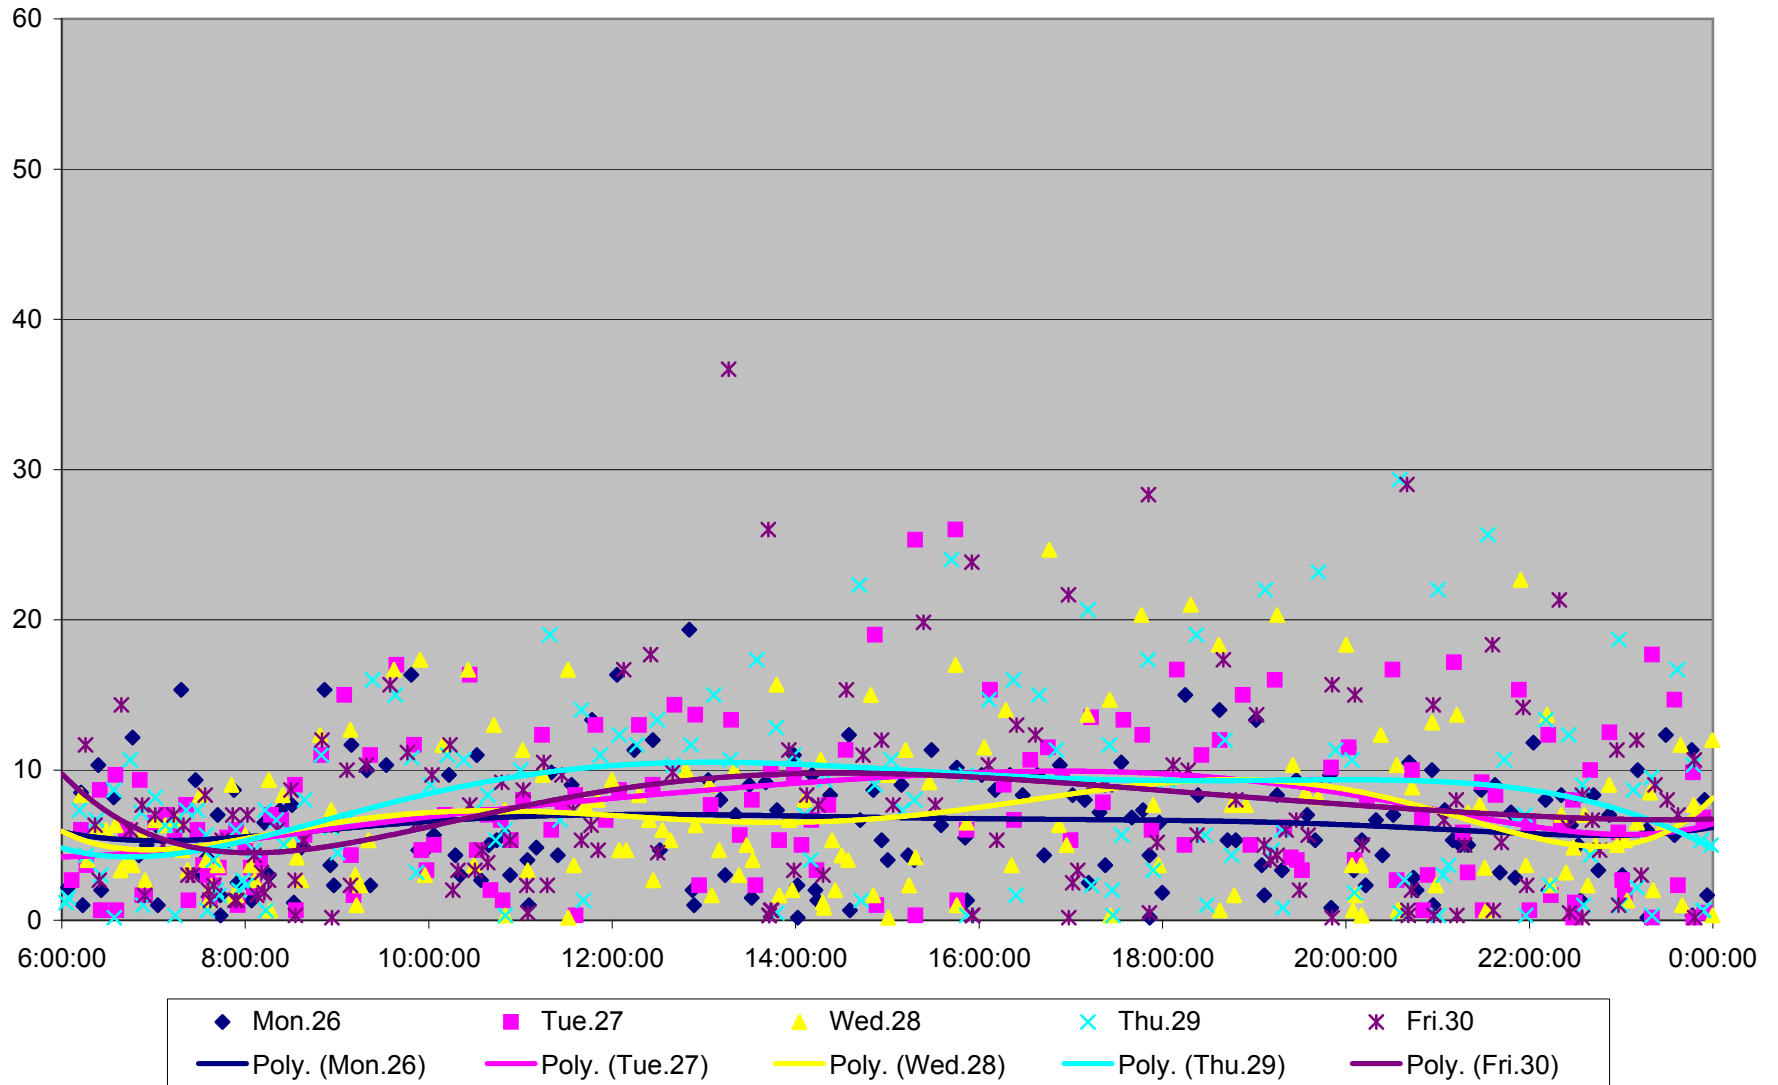

501 Queen Headways at Queensway Humber Eastbound August 2013