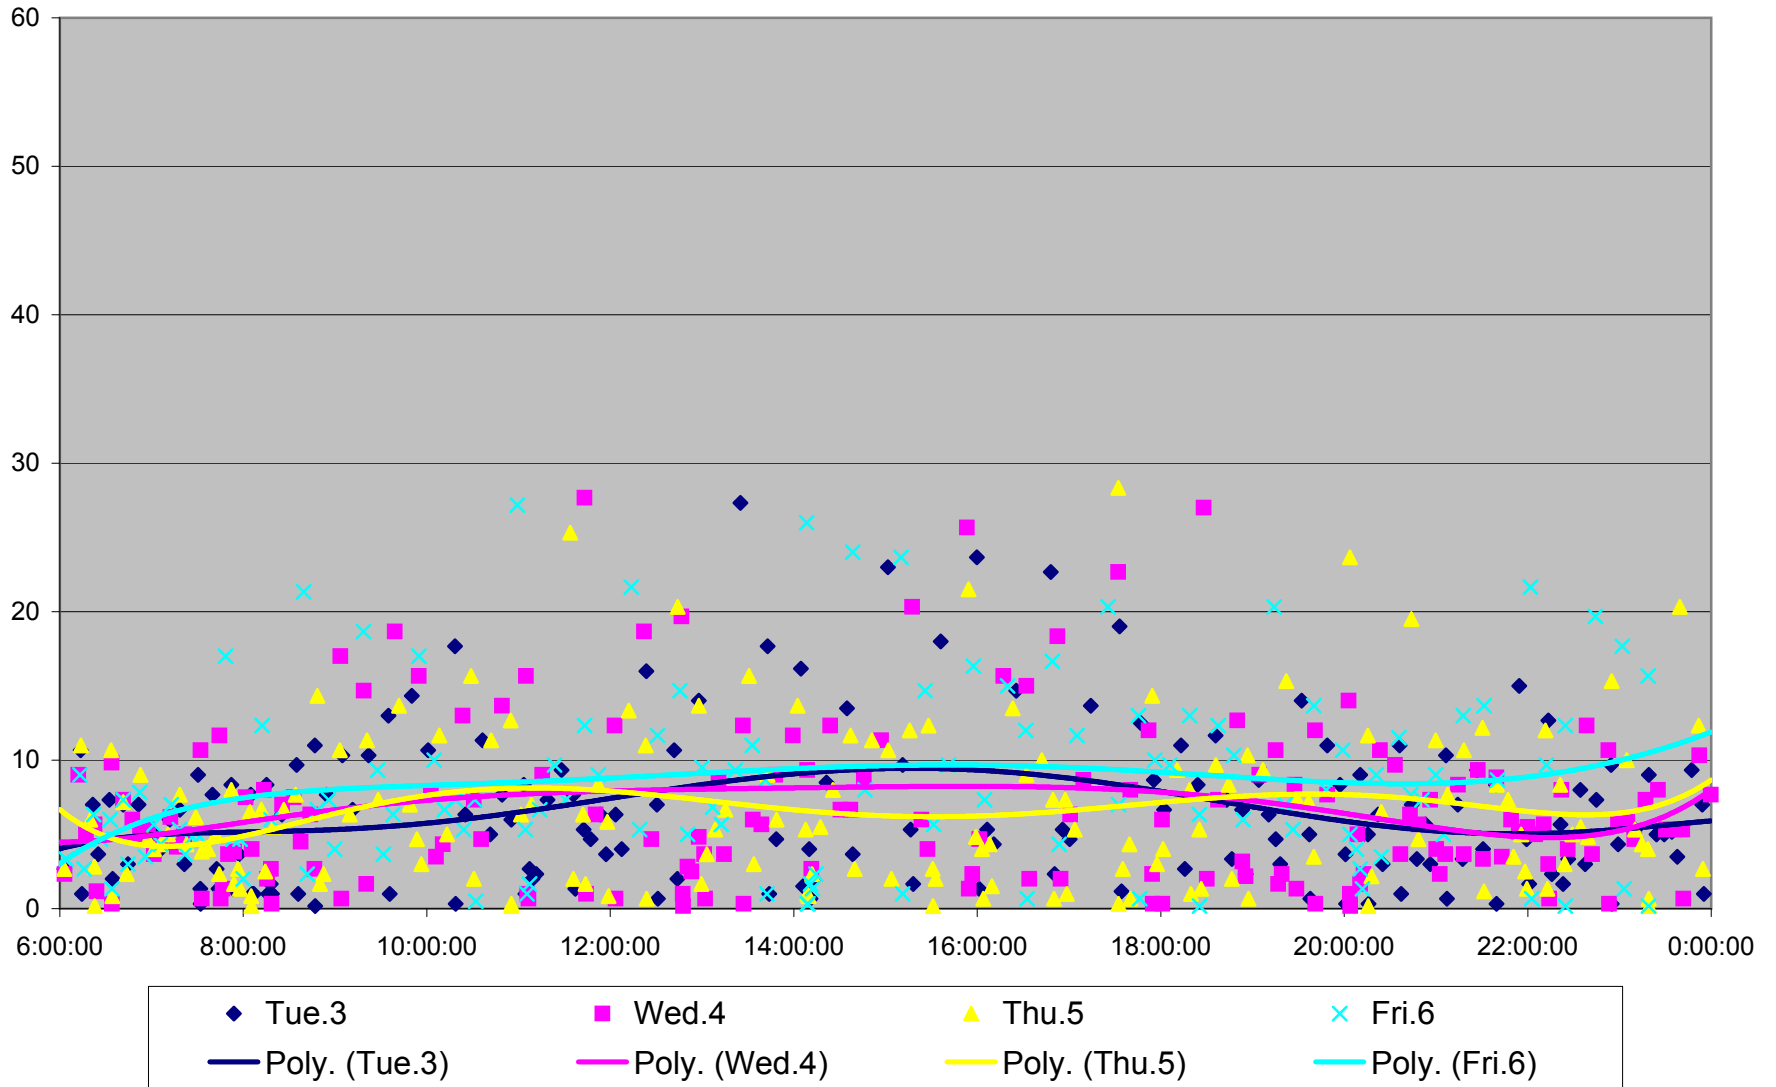

501 Queen Headways at Queensway Humber Eastbound September 2013