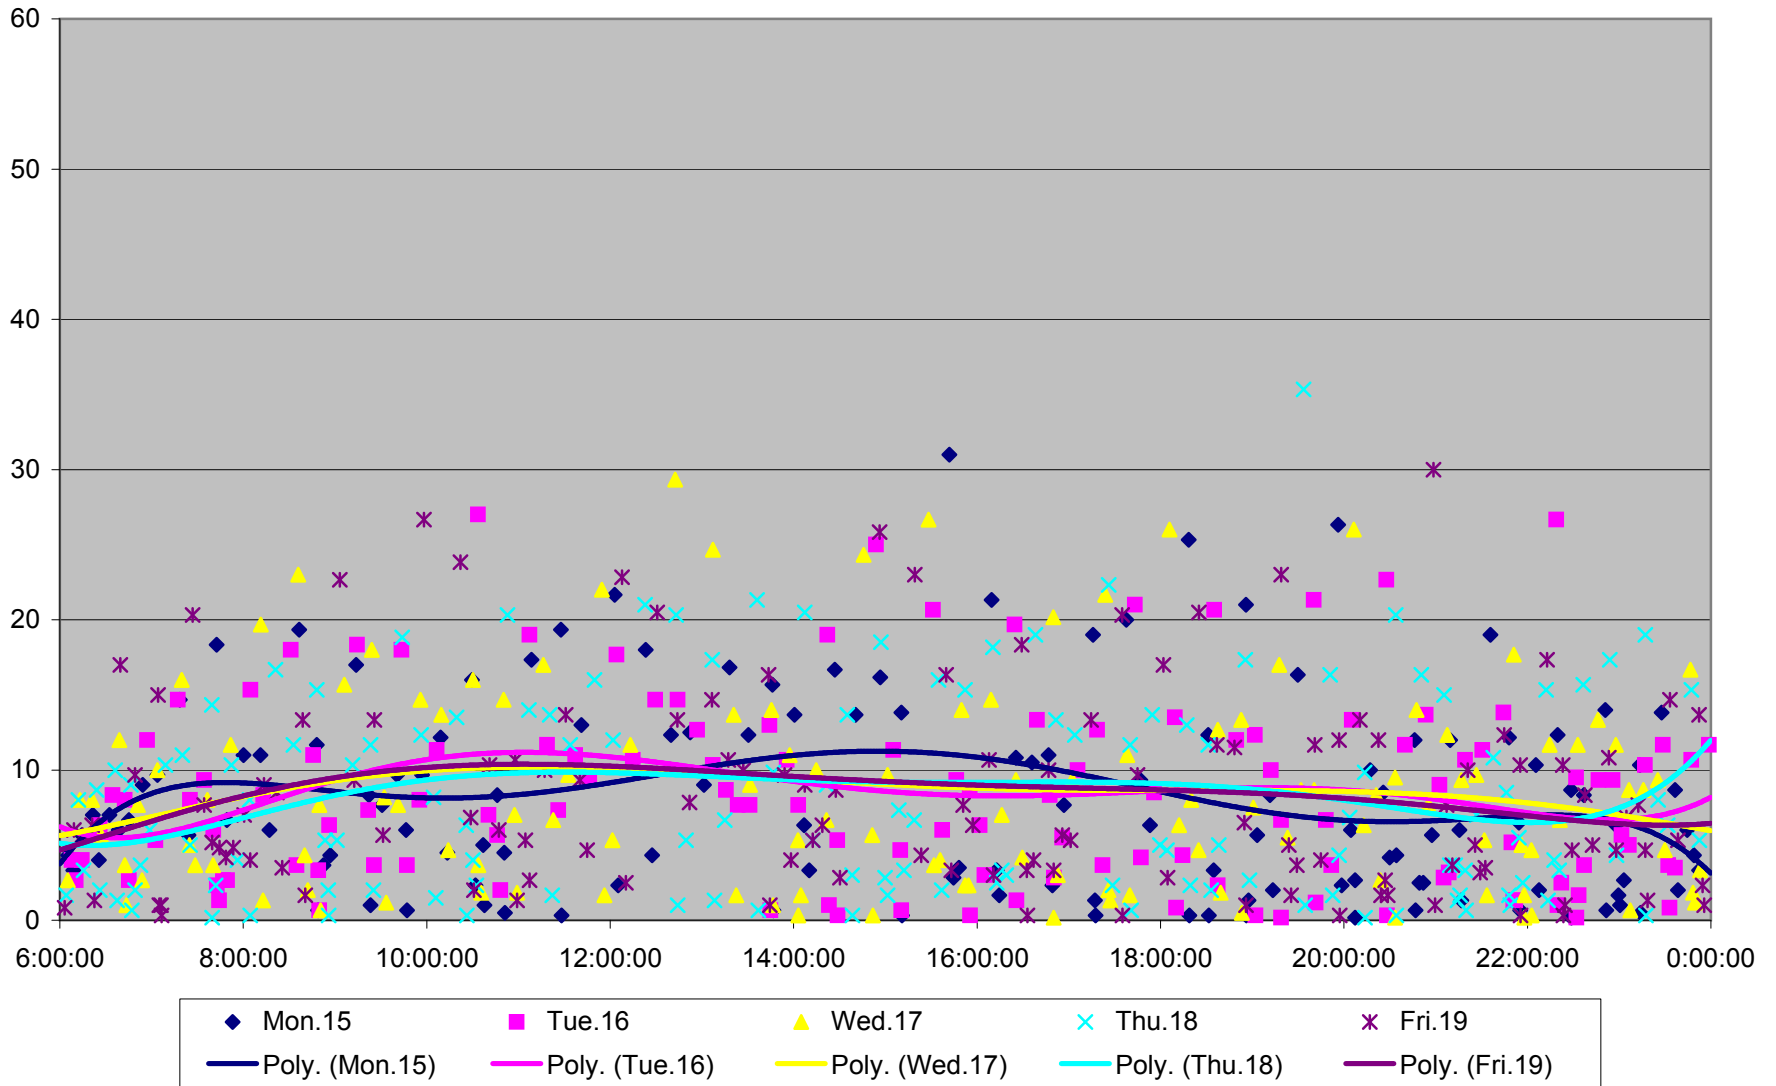

501 Queen Headways at Queensway Humber Eastbound May 2013

501 Queen Headways at Queensway Humber Eastbound July 2013

501 Queen Headways at Queensway Humber Eastbound July 2013

501 Queen Headways at Queensway Humber Eastbound July 2013