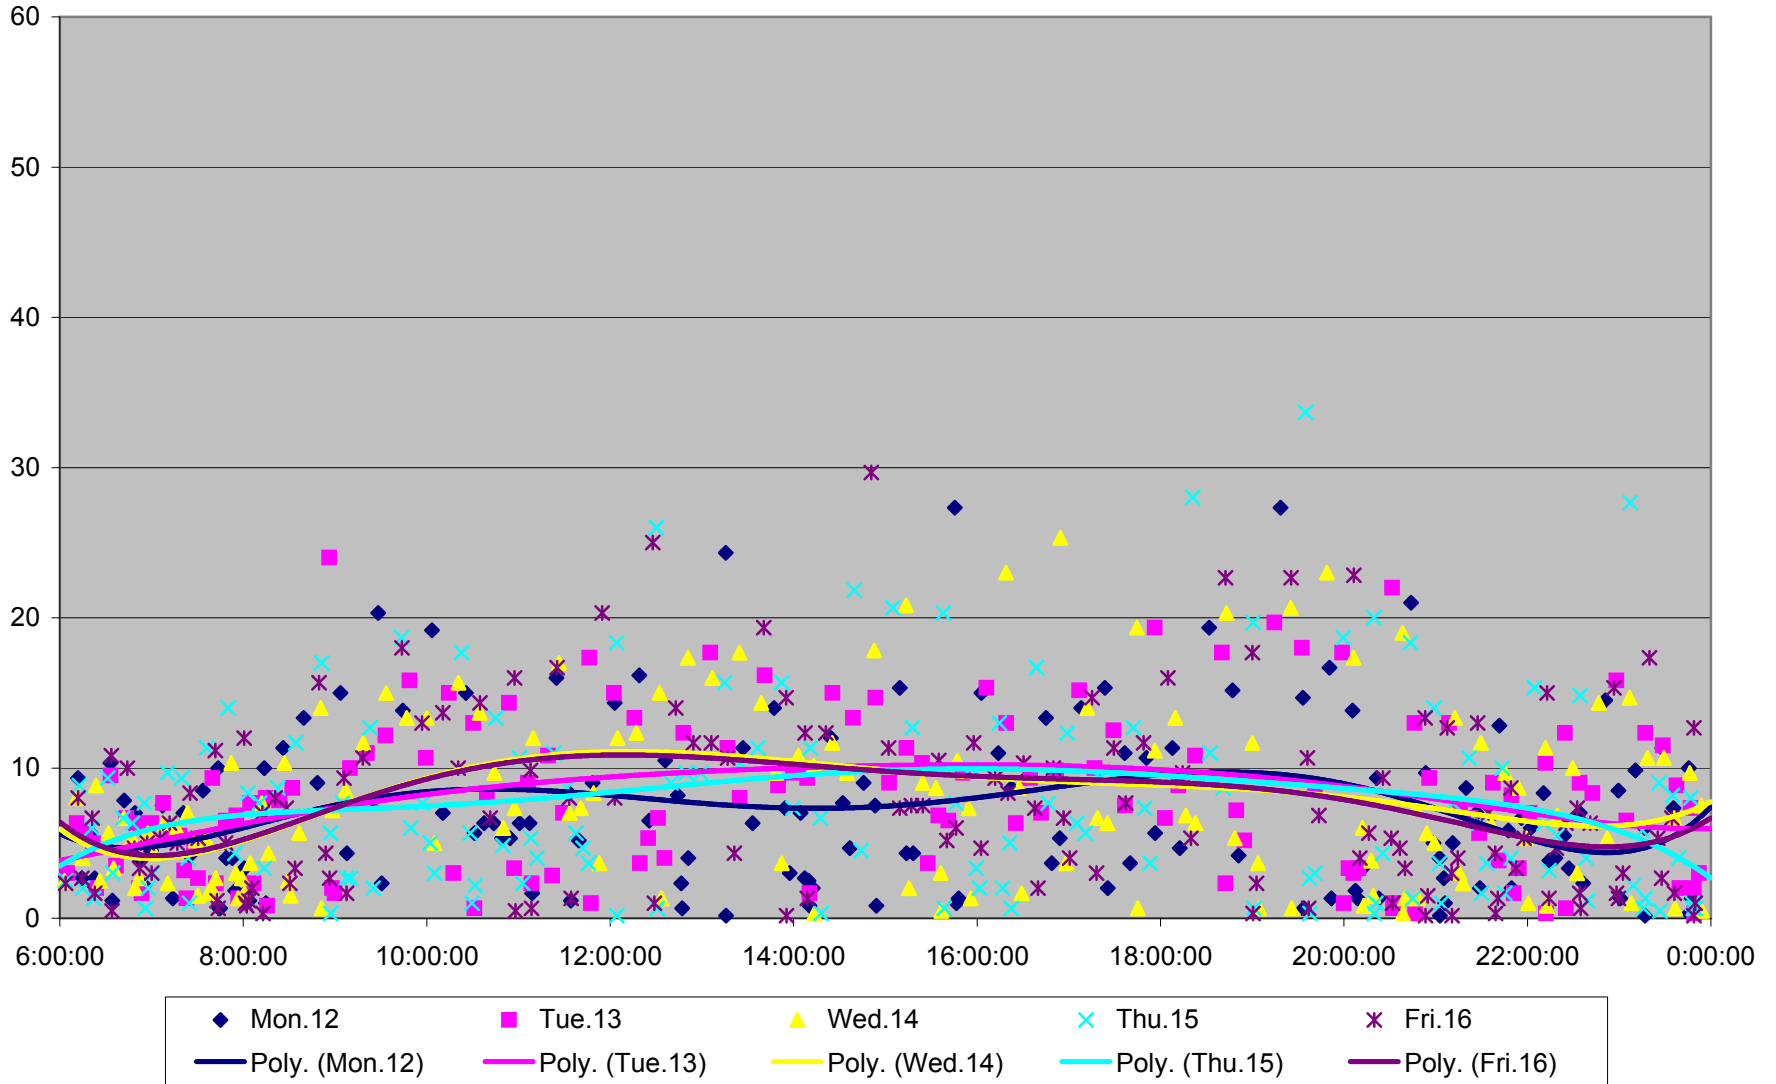

501 Queen Headways at Queensway Humber Eastbound July 2013

501 Queen Headways at Queensway Humber Eastbound July 2013

501 Queen Headways at Queensway Humber Eastbound August 2013

501 Queen Headways at Queensway Humber Eastbound August 2013