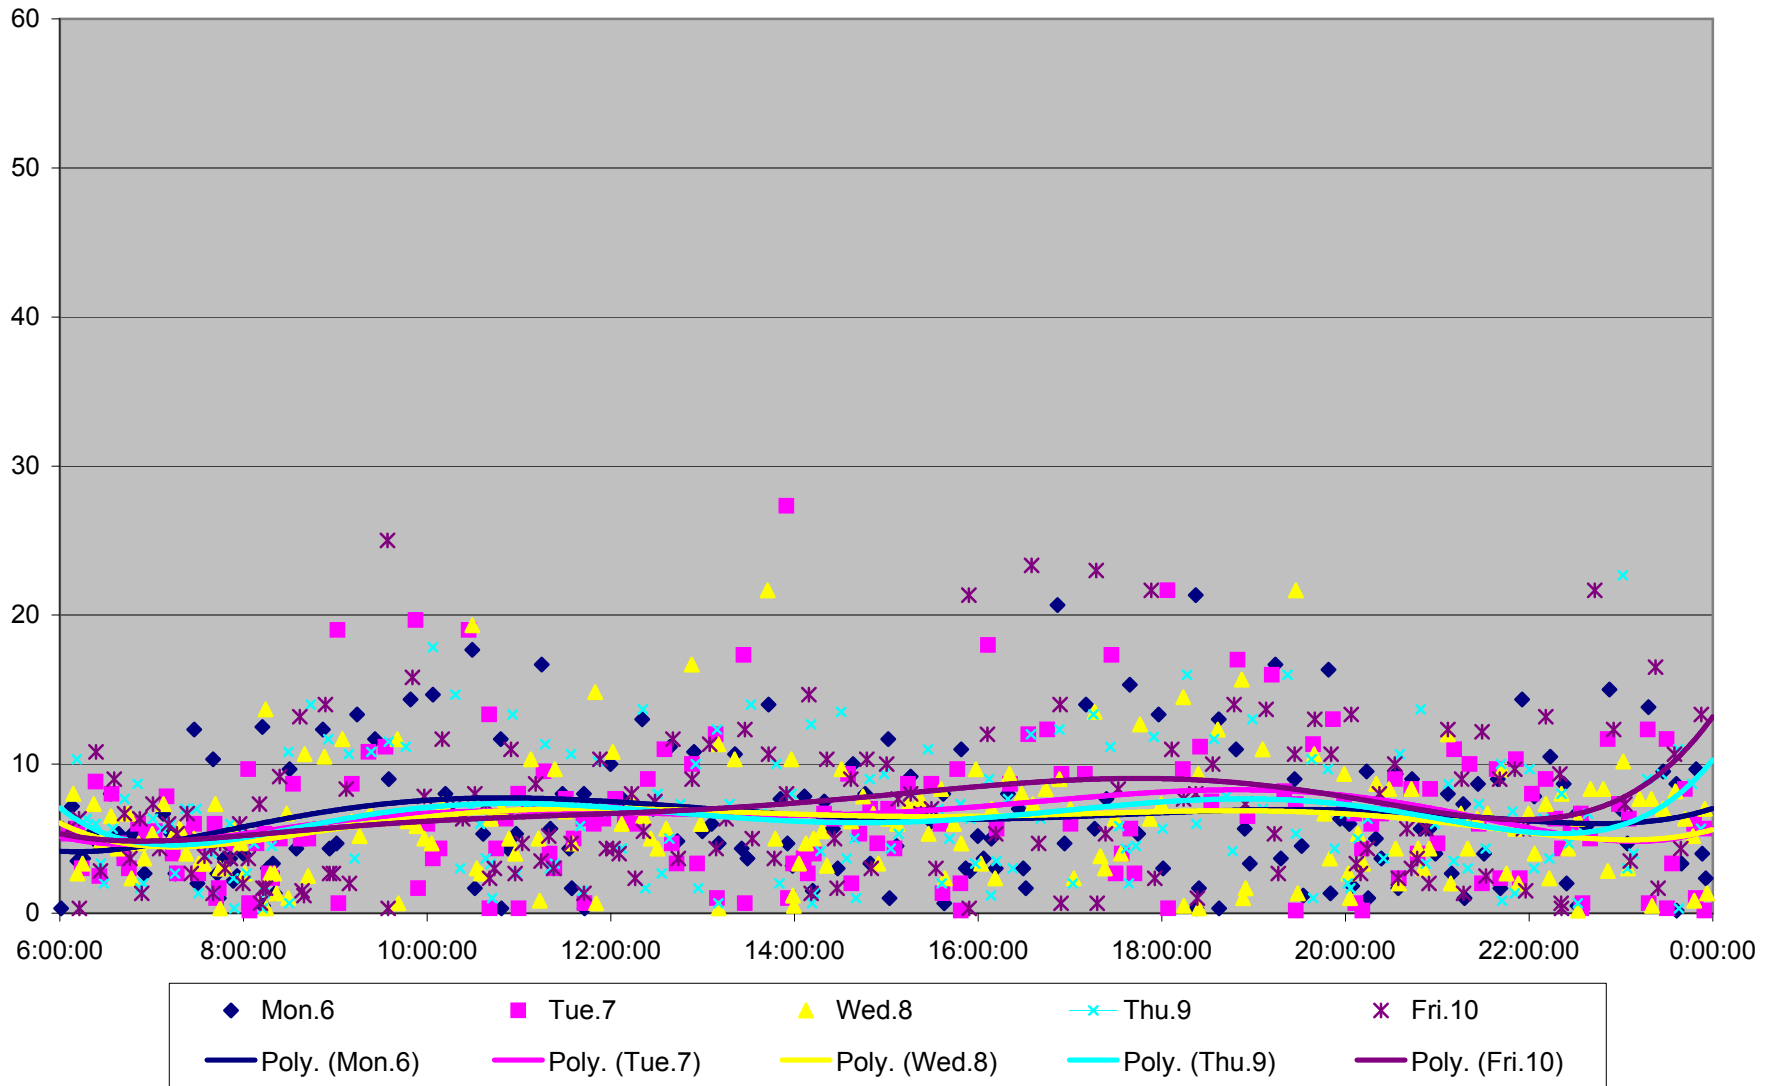

501 Queen Headways at Queensway Humber Eastbound May 2013

501 Queen Headways at Queensway Humber Eastbound May 2013

501 Queen Headways at Queensway Humber Eastbound May 2013

501 Queen Headways at Queensway Humber Eastbound May 2013

501 Queen Headways at Queensway Humber Eastbound May 2013

501 Queen Headways at Queensway Humber Eastbound July 2013

501 Queen Headways at Queensway Humber Eastbound July 2013

501 Queen Headways at Queensway Humber Eastbound July 2013