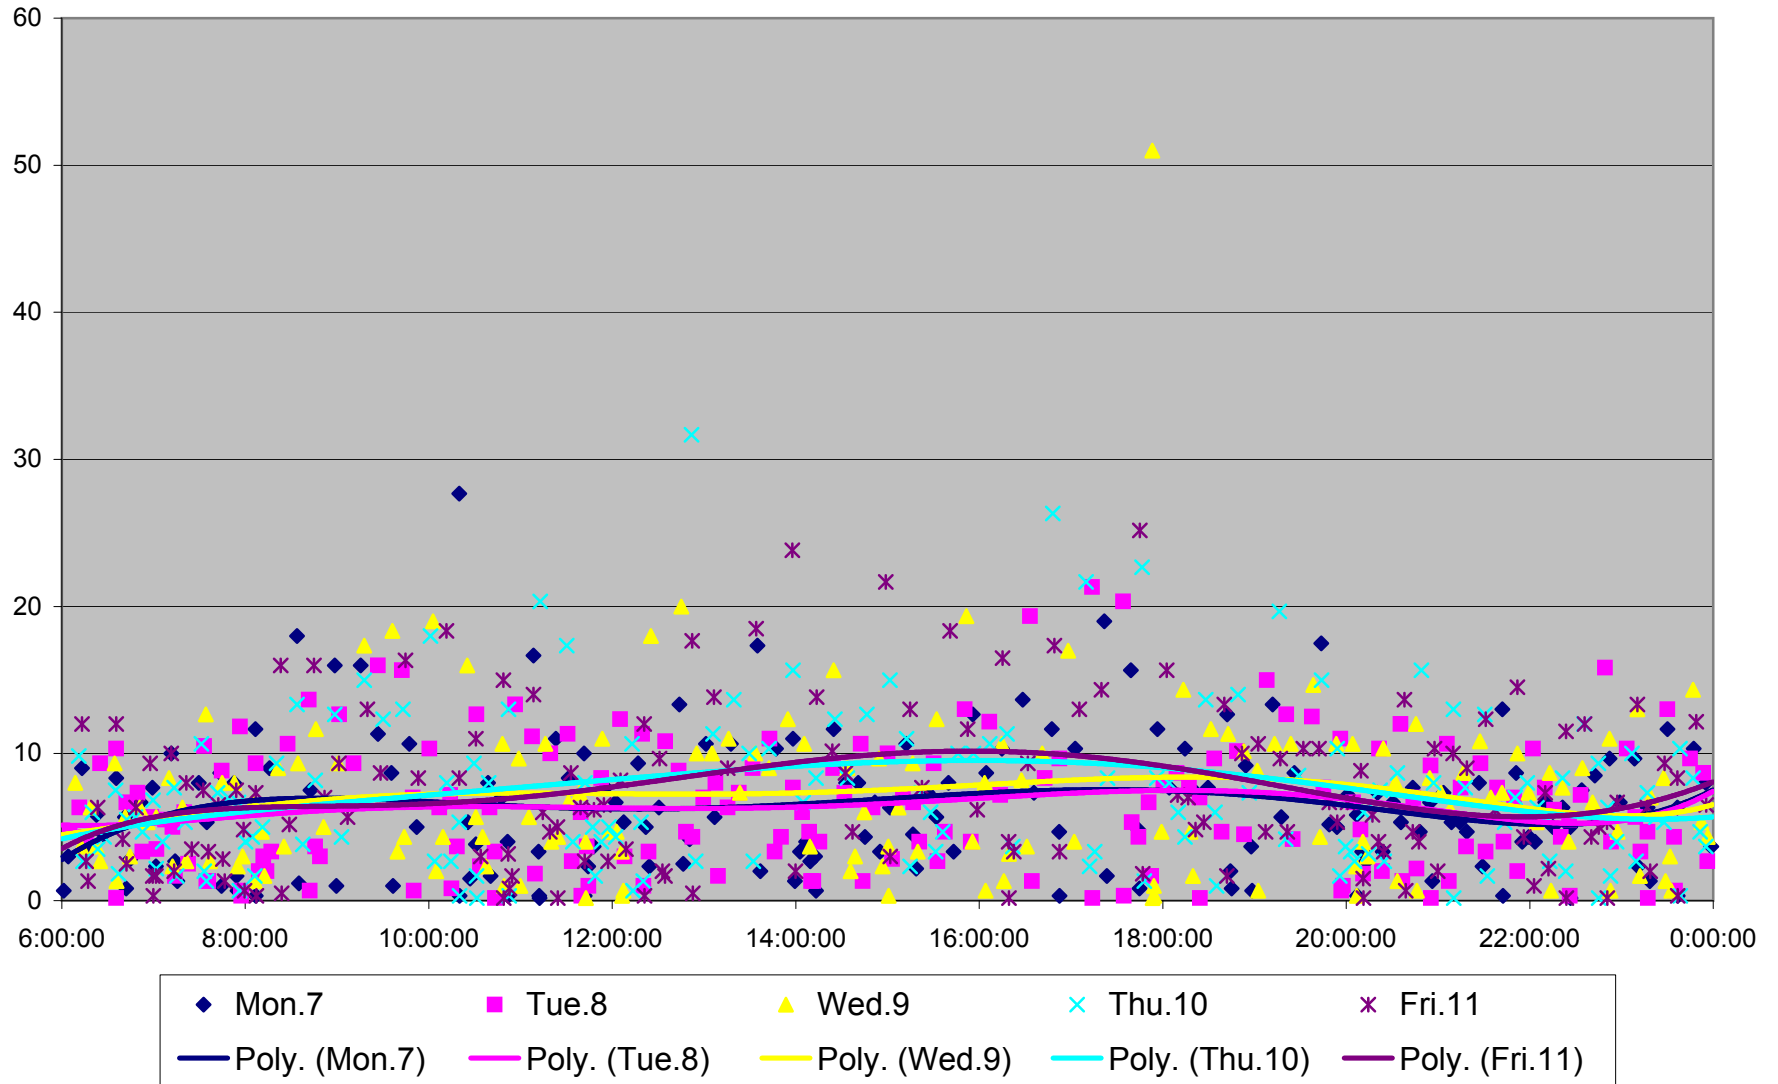

501 Queen Headways at Queensway Humber Eastbound September 2013

501 Queen Headways at Queensway Humber Eastbound September 2013

501 Queen Headways at Queensway Humber Eastbound October 2013

501 Queen Headways at Queensway Humber Eastbound October 2013