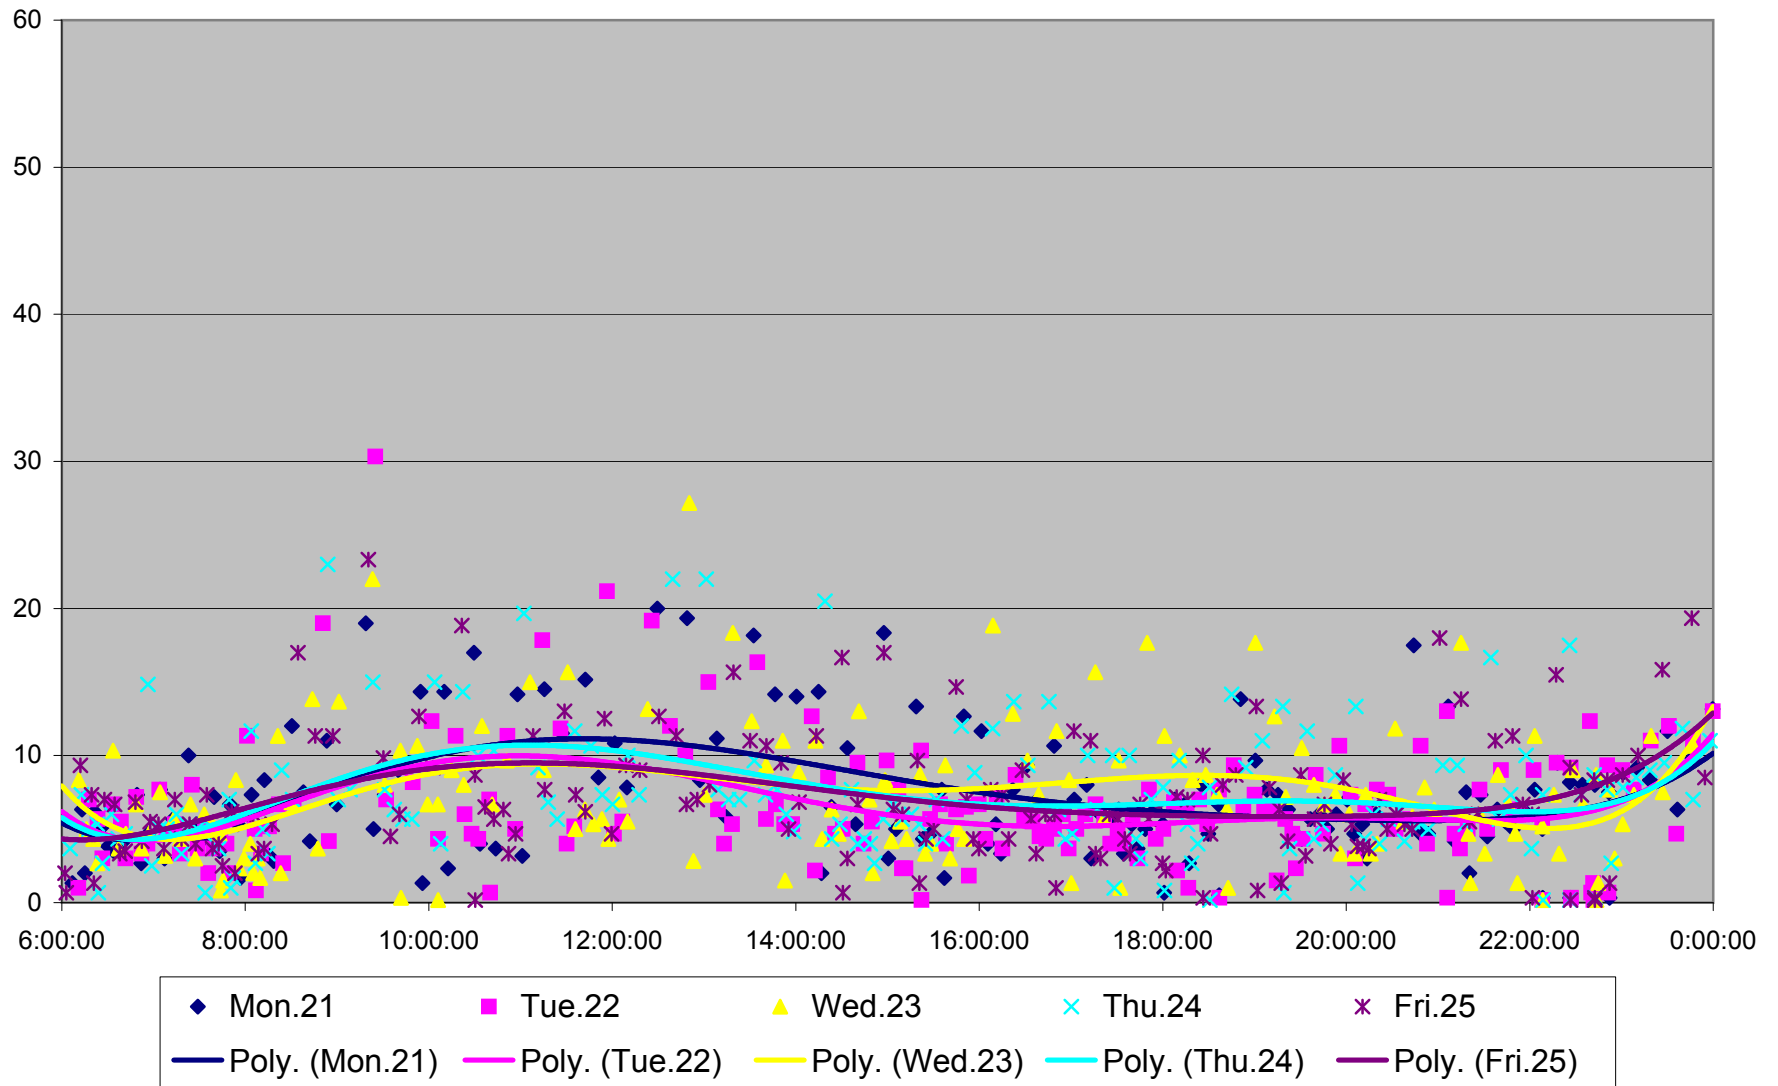

501 Queen Headways at Queensway Humber Eastbound September 2013

501 Queen Headways at Queensway Humber Eastbound September 2013

501 Queen Headways at Queensway Humber Eastbound October 2013

501 Queen Headways at Queensway Humber Eastbound October 2013

501 Queen Headways at Queensway Humber Eastbound October 2013

501 Queen Headways at Queensway Humber Eastbound October 2013

501 Queen Headways at Queensway Humber Eastbound October 2013