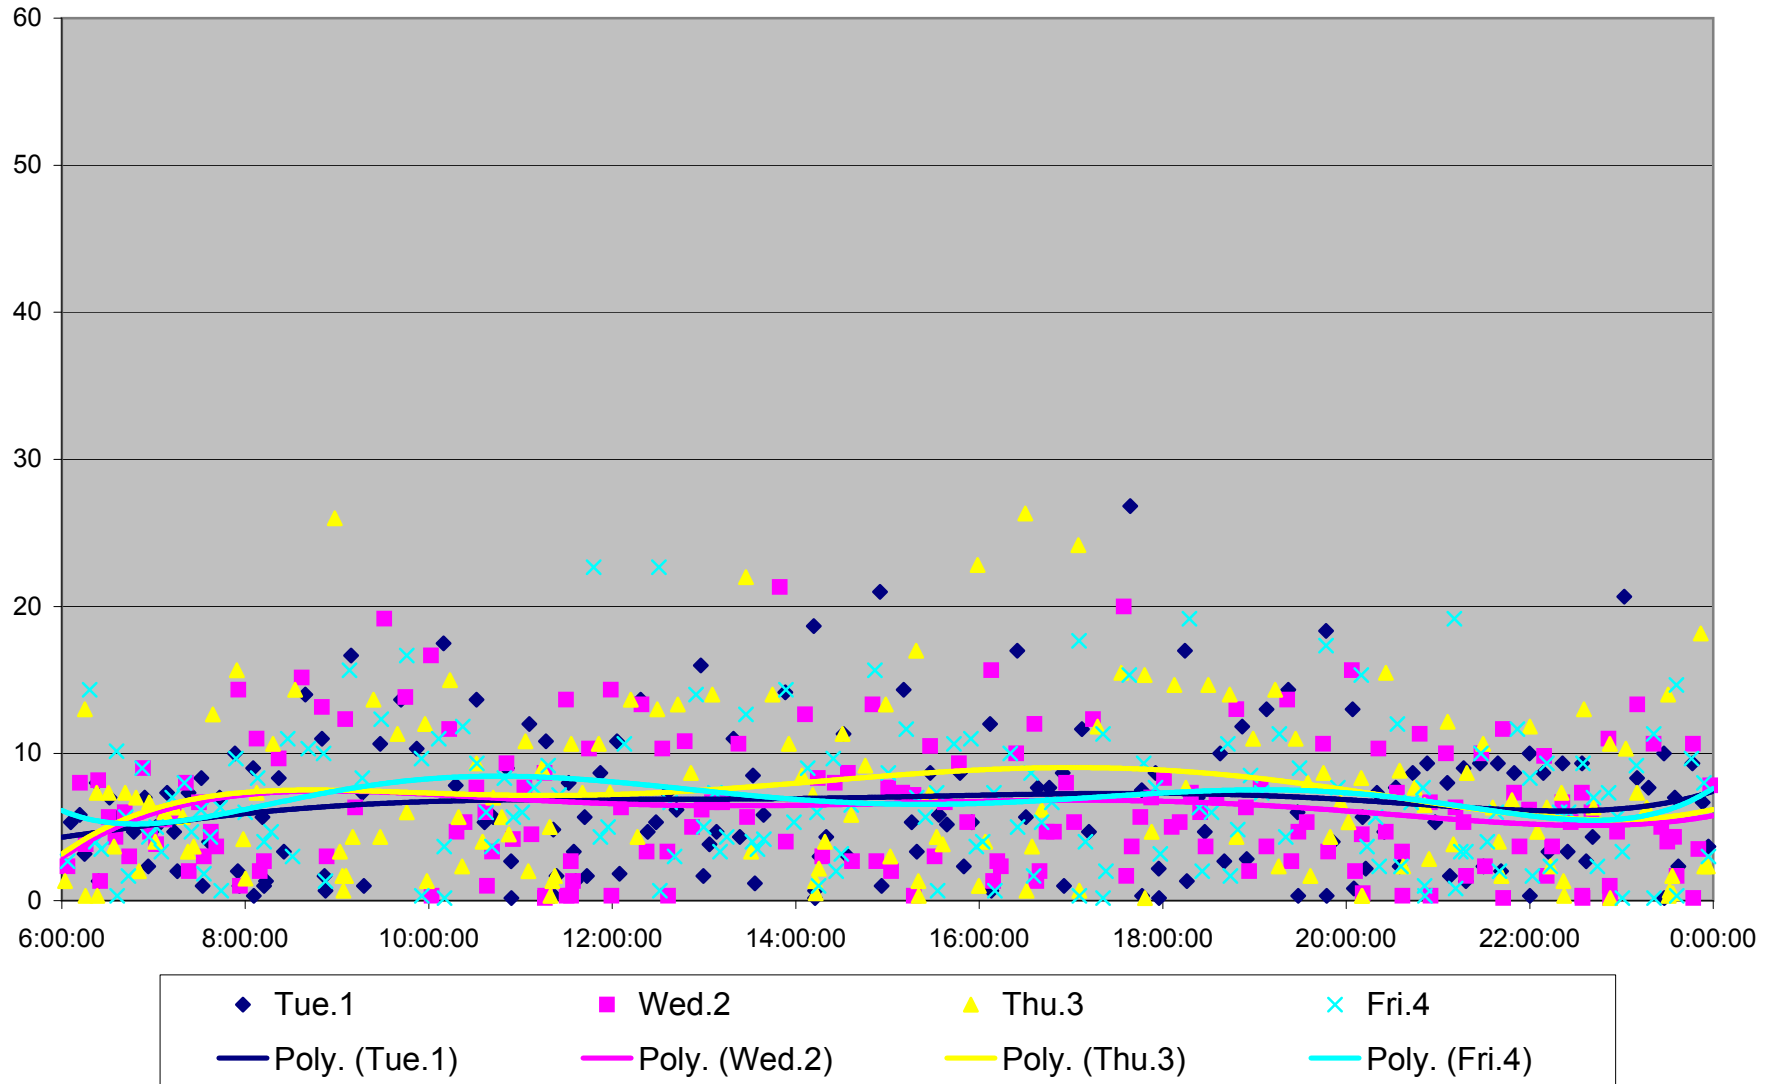

501 Queen Headways at Queensway Humber Eastbound October 2013