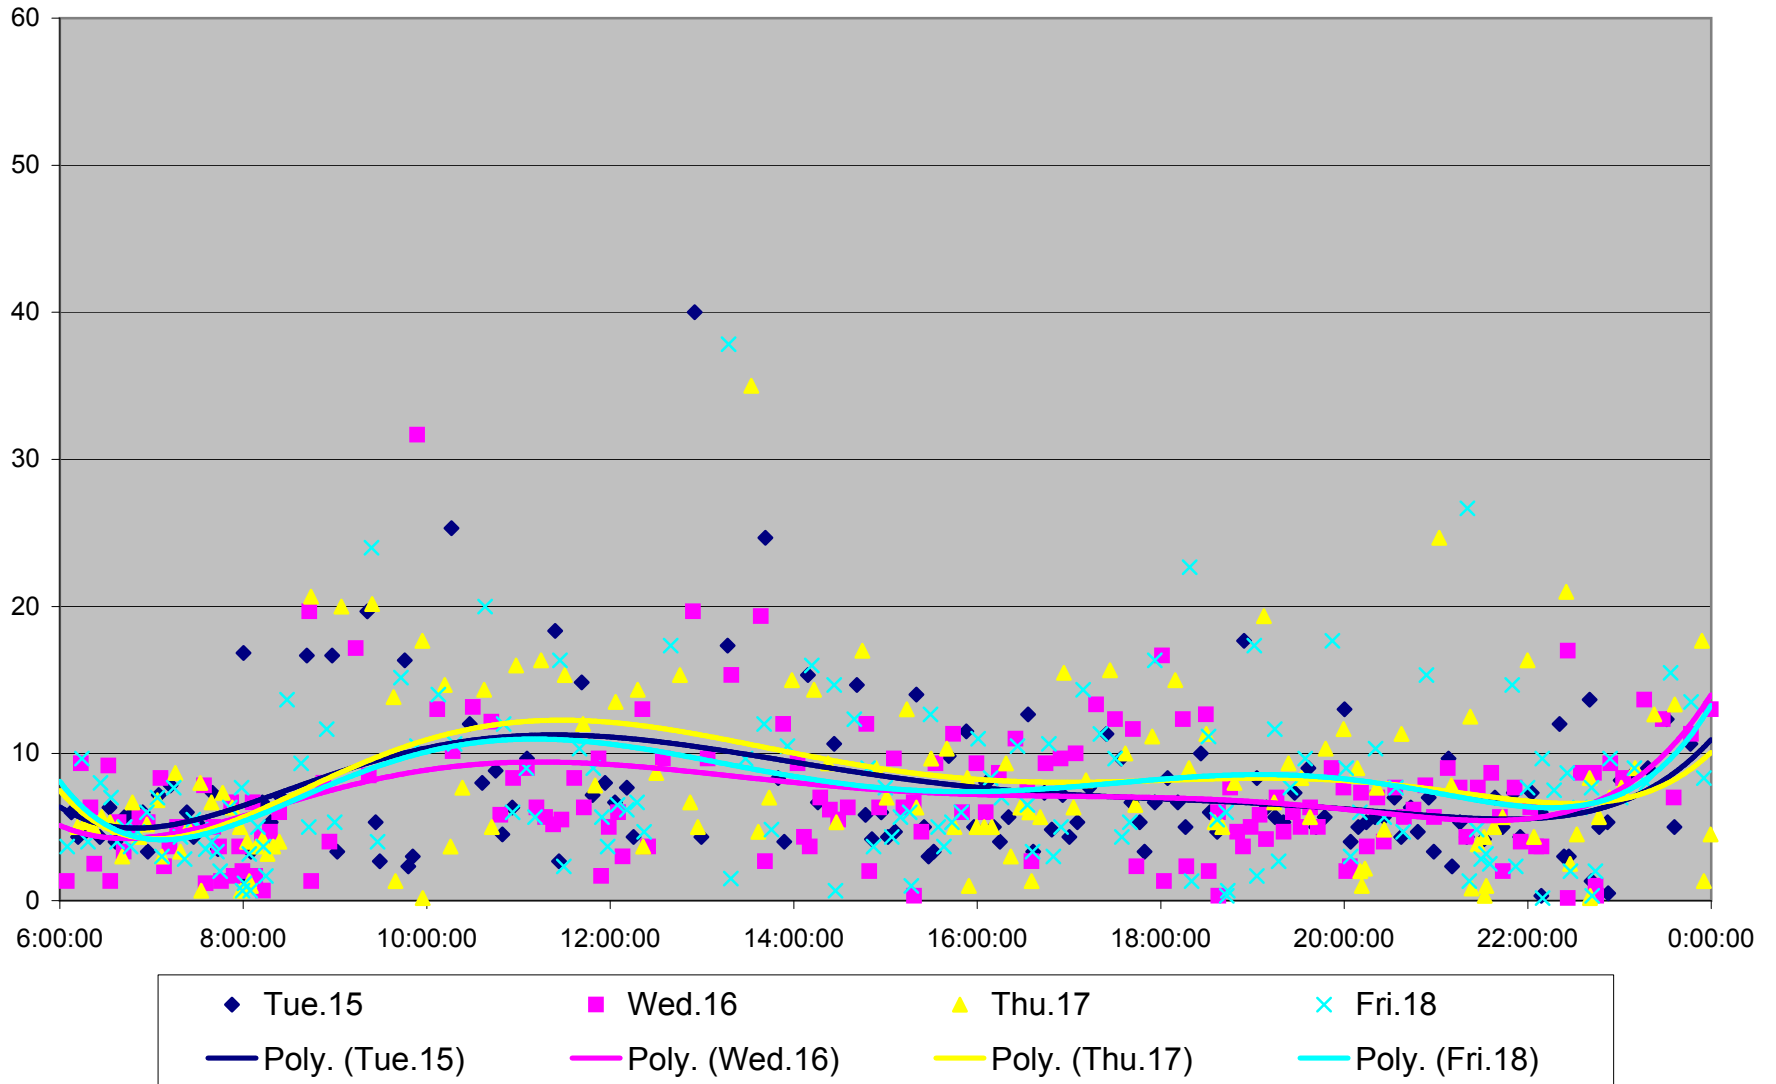

501 Queen Headways at Queensway Humber Eastbound October 2013