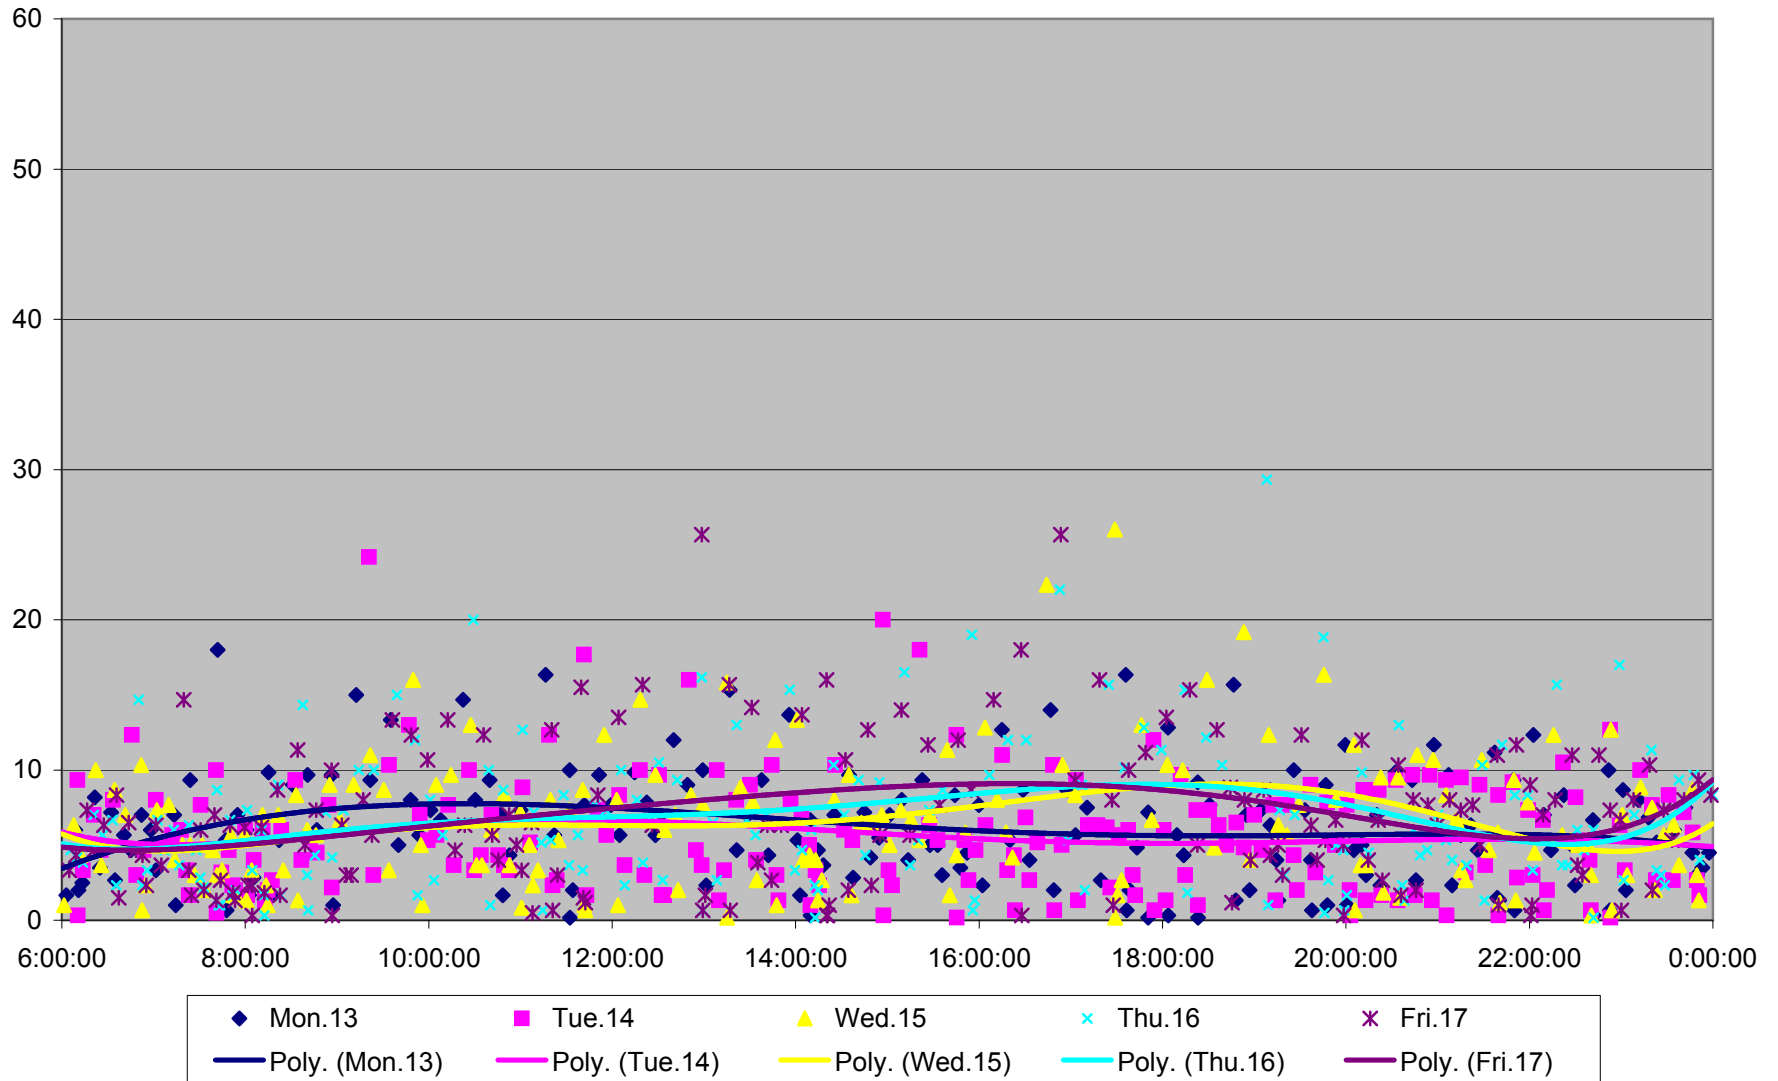

501 Queen Headways at Queensway Humber Eastbound May 2013

501 Queen Headways at Queensway Humber Eastbound May 2013

501 Queen Headways at Queensway Humber Eastbound May 2013

501 Queen Headways at Queensway Humber Eastbound May 2013