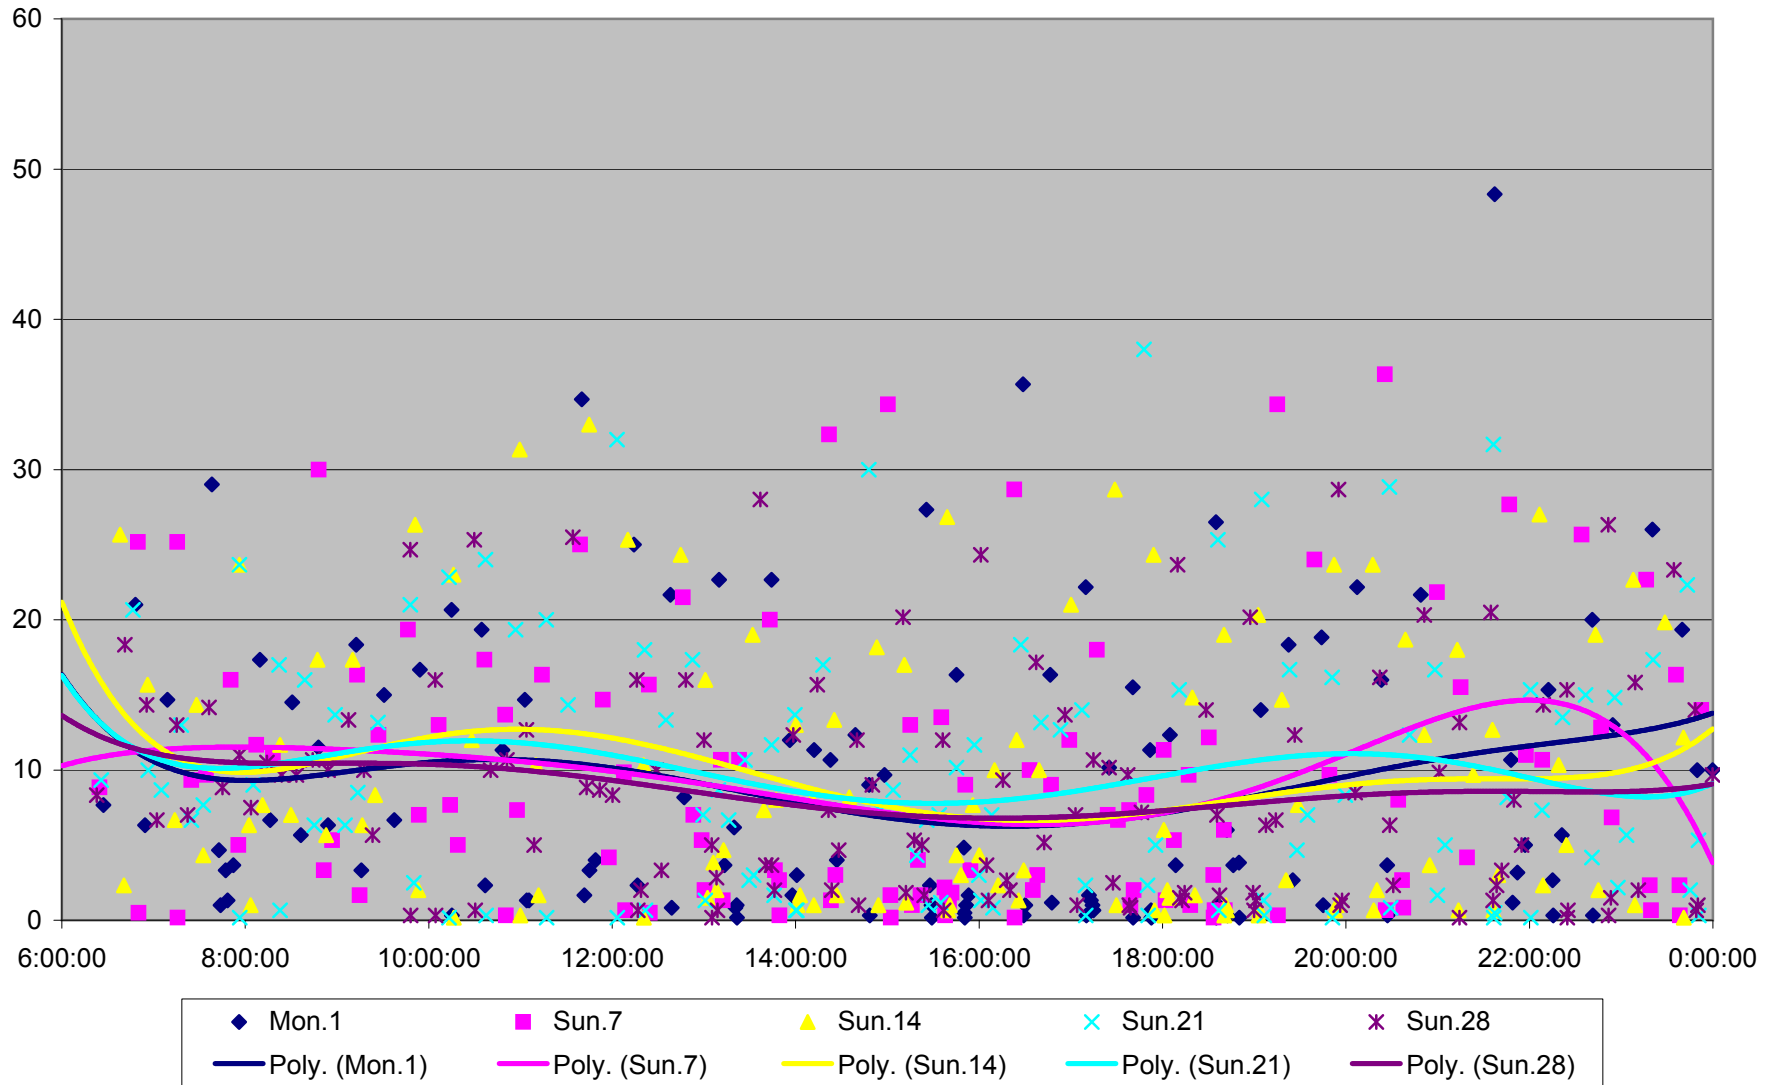

501 Queen Headways at Greenwood Ave. Eastbound May 2013

501 Queen Headways at Greenwood Ave. Eastbound July 2013

501 Queen Headways at Greenwood Ave. Eastbound August 2013

501 Queen Headways at Greenwood Ave. Eastbound September 2013

501 Queen Headways at Greenwood Ave. Eastbound October 2013