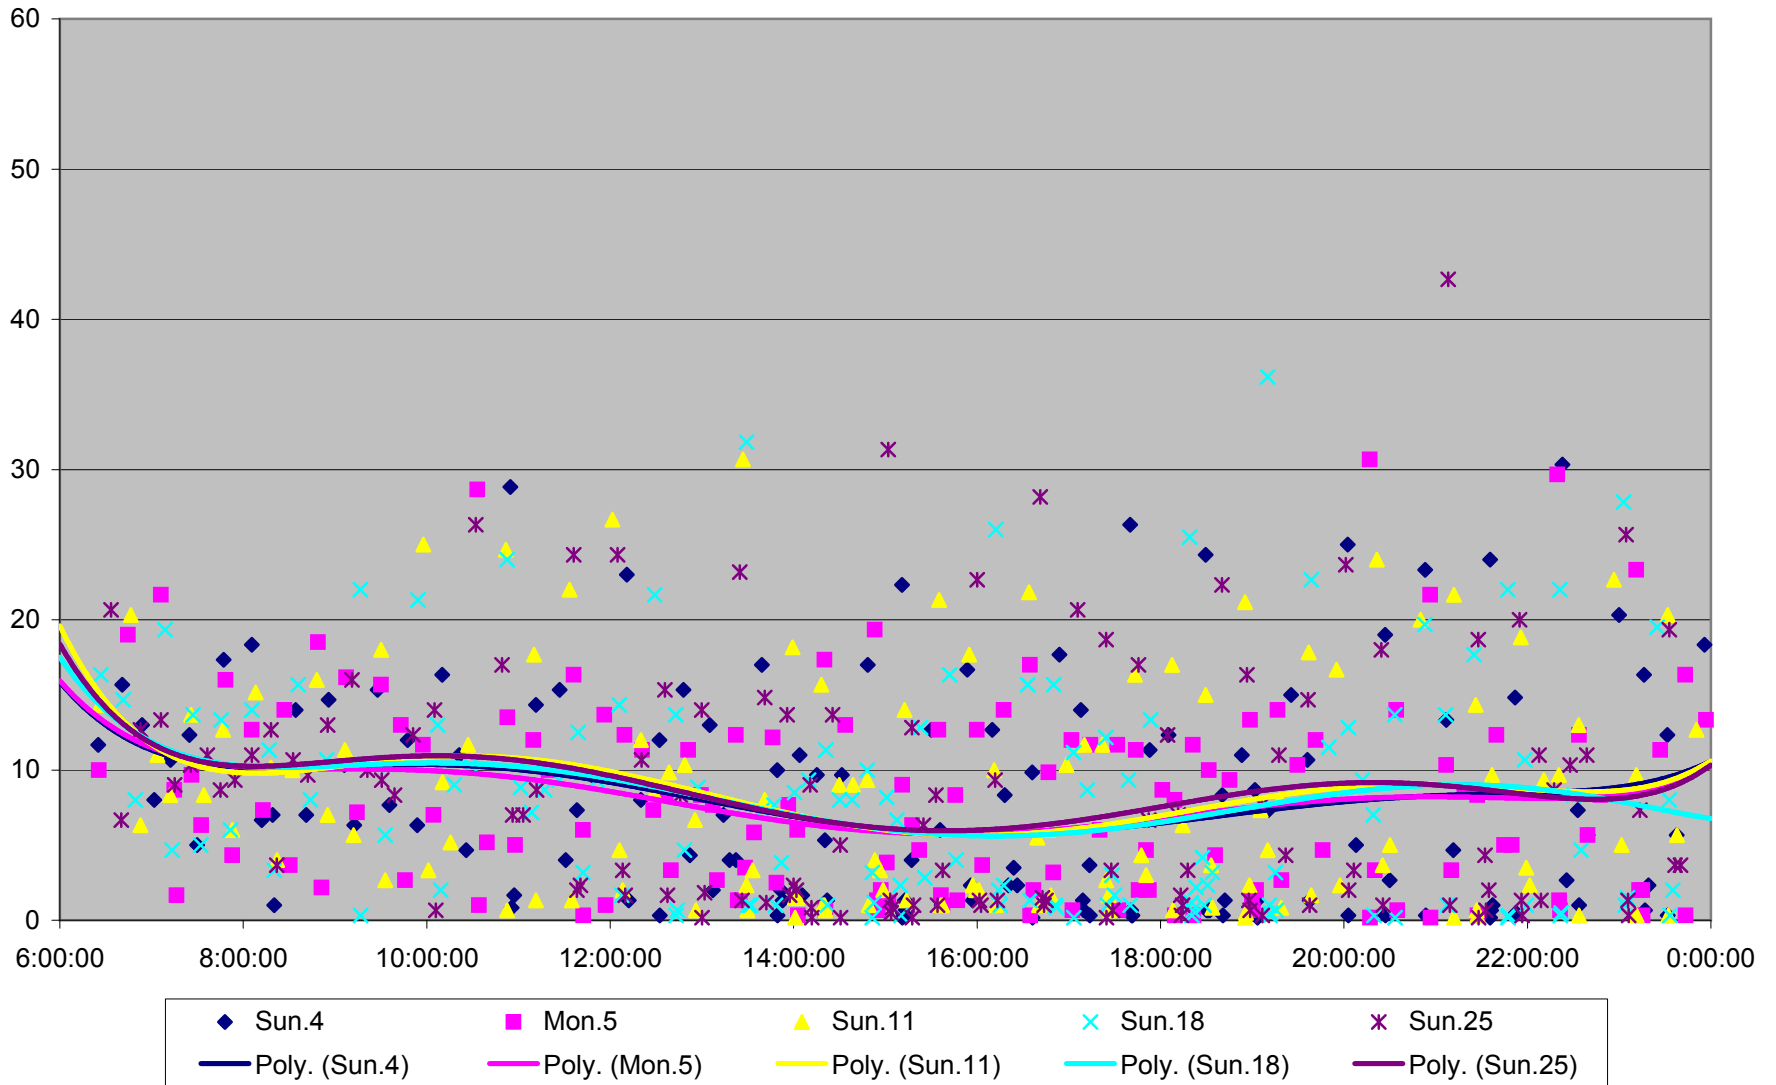

501 Queen Headways at Greenwood Ave. Eastbound May 2013

501 Queen Headways at Greenwood Ave. Eastbound July 2013

501 Queen Headways at Greenwood Ave. Eastbound August 2013

501 Queen Headways at Greenwood Ave. Eastbound September 2013

501 Queen Headways at Greenwood Ave. Eastbound October 2013