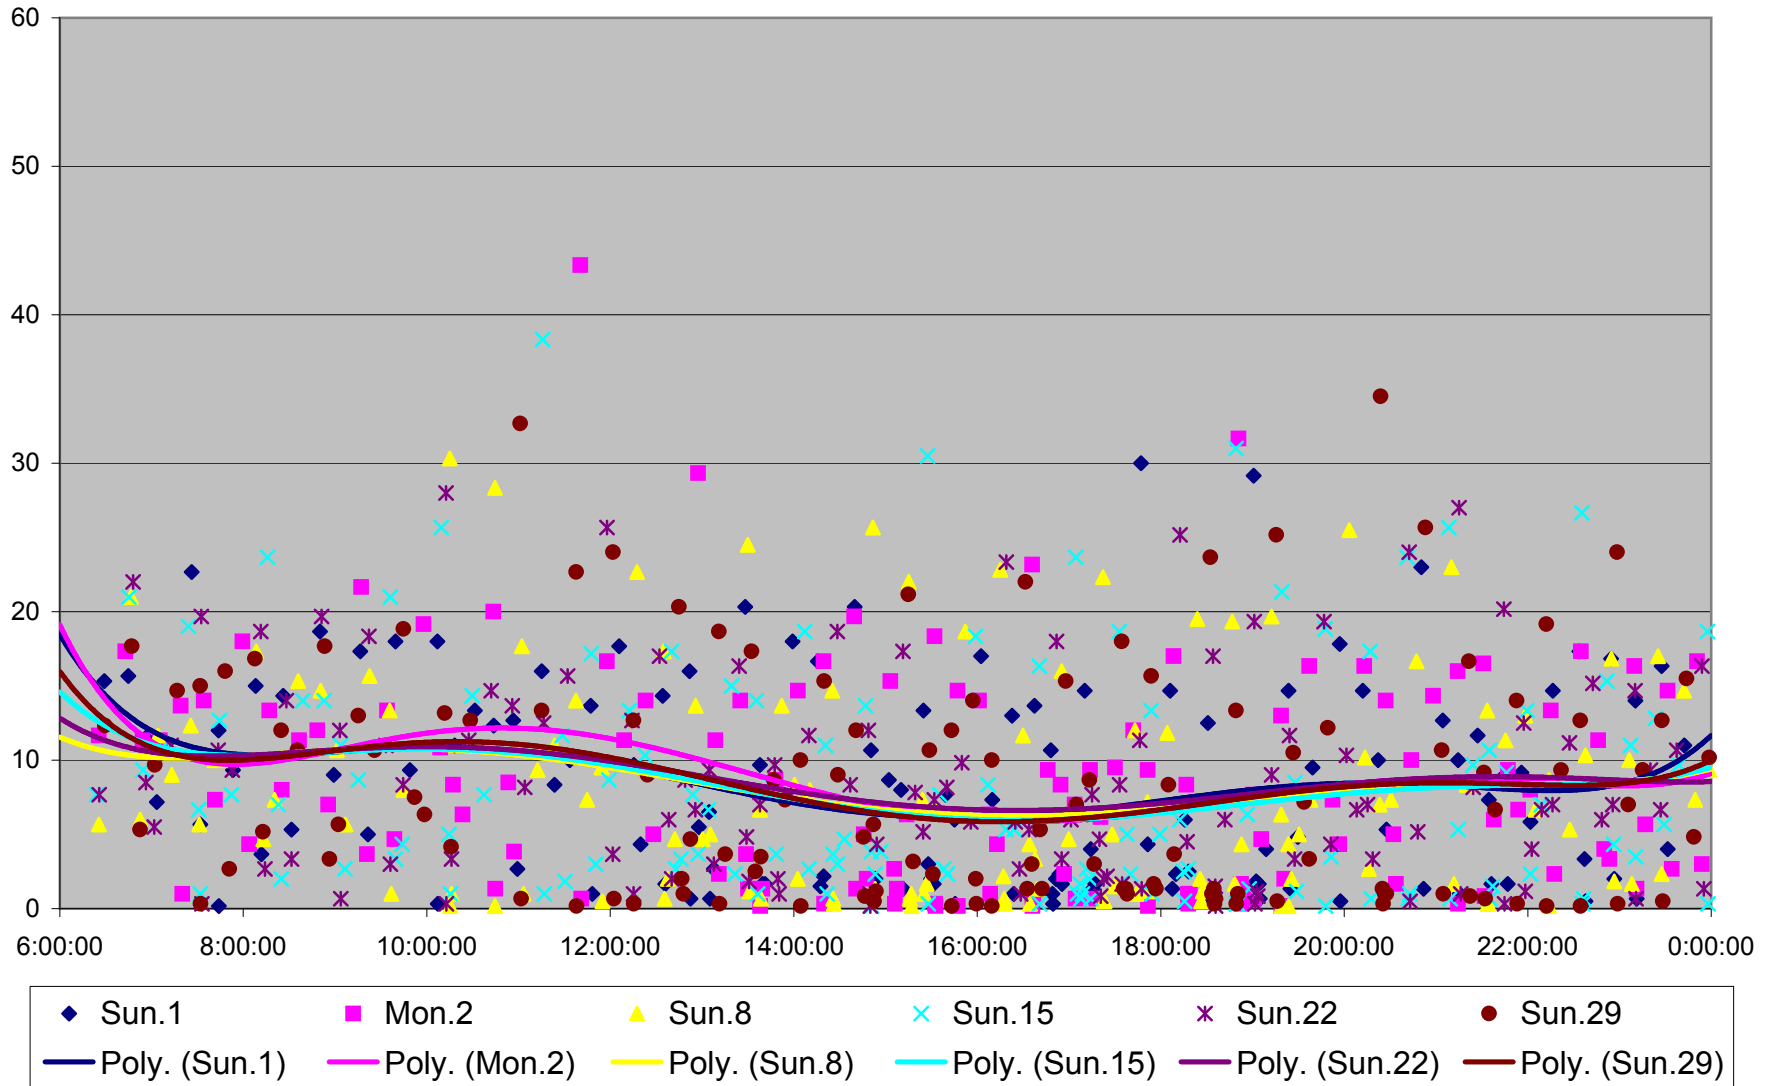

501 Queen Headways at Greenwood Ave. Eastbound May 2013

501 Queen Headways at Greenwood Ave. Eastbound July 2013

501 Queen Headways at Greenwood Ave. Eastbound August 2013

501 Queen Headways at Greenwood Ave. Eastbound September 2013

501 Queen Headways at Greenwood Ave. Eastbound October 2013