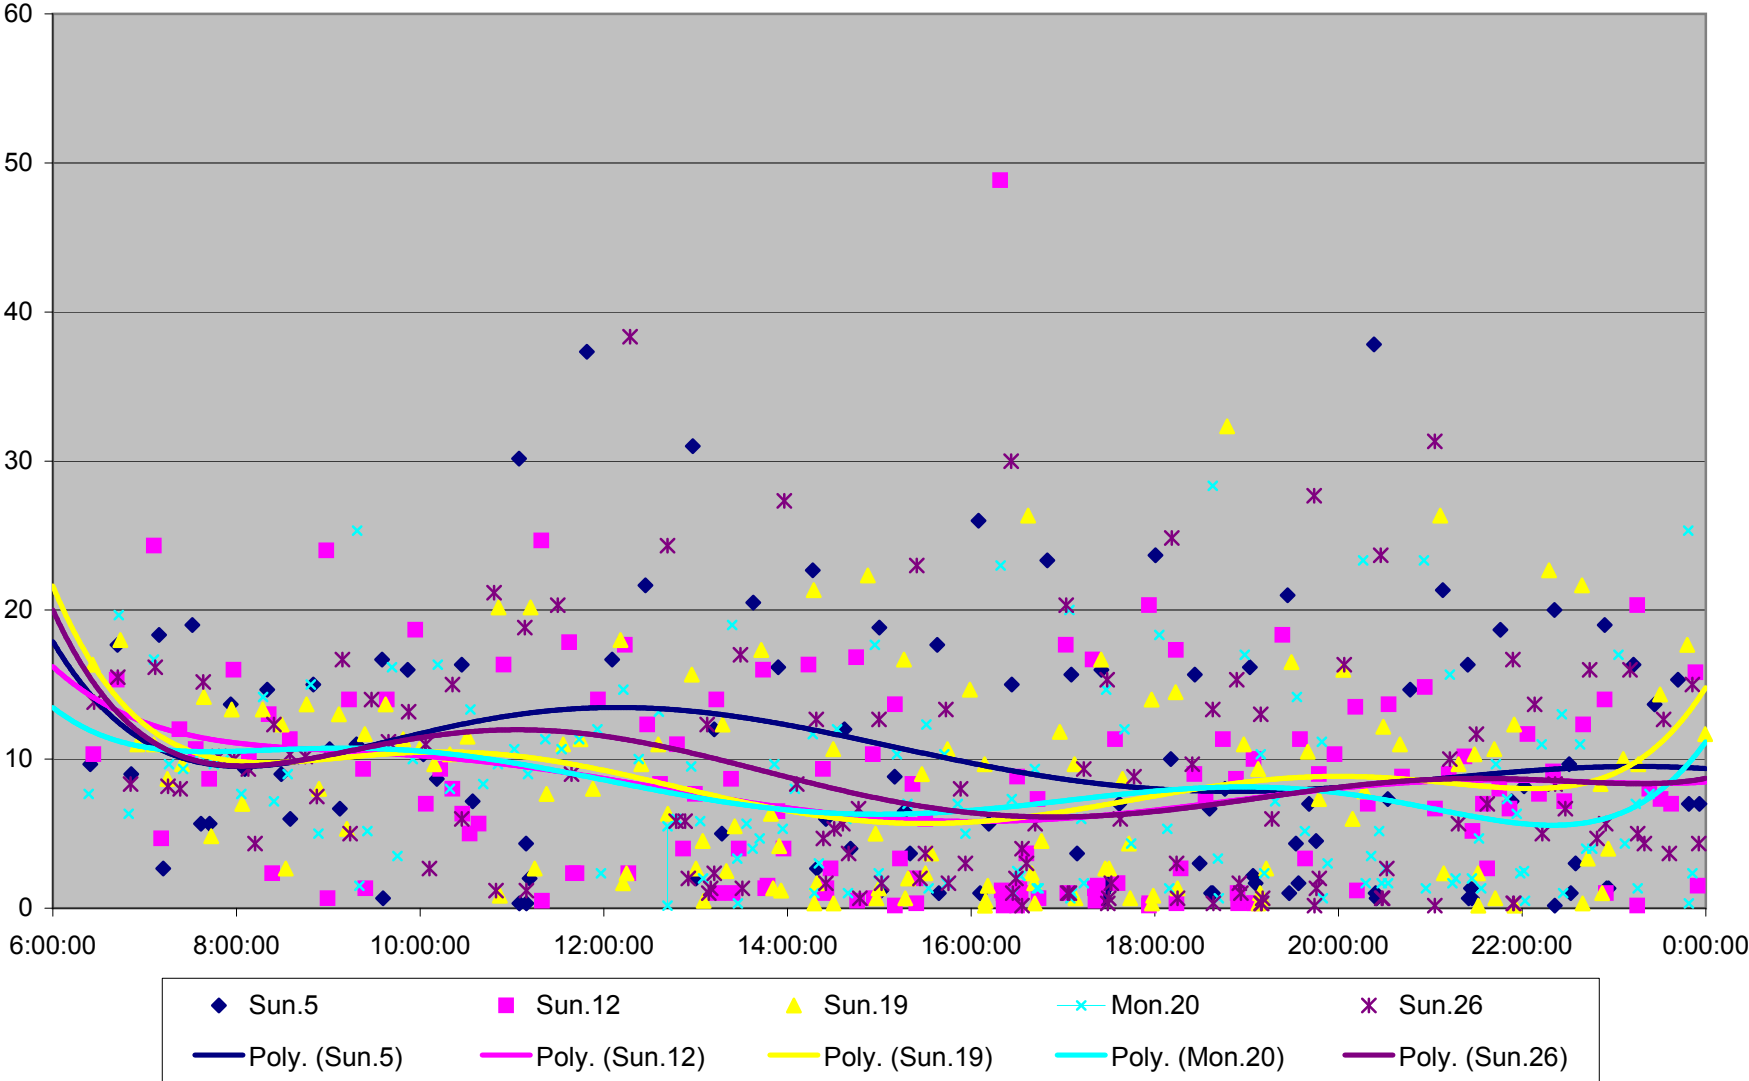

501 Queen Headways at Greenwood Ave. Eastbound May 2013

501 Queen Headways at Greenwood Ave. Eastbound July 2013

501 Queen Headways at Greenwood Ave. Eastbound August 2013

501 Queen Headways at Greenwood Ave. Eastbound September 2013

501 Queen Headways at Greenwood Ave. Eastbound October 2013