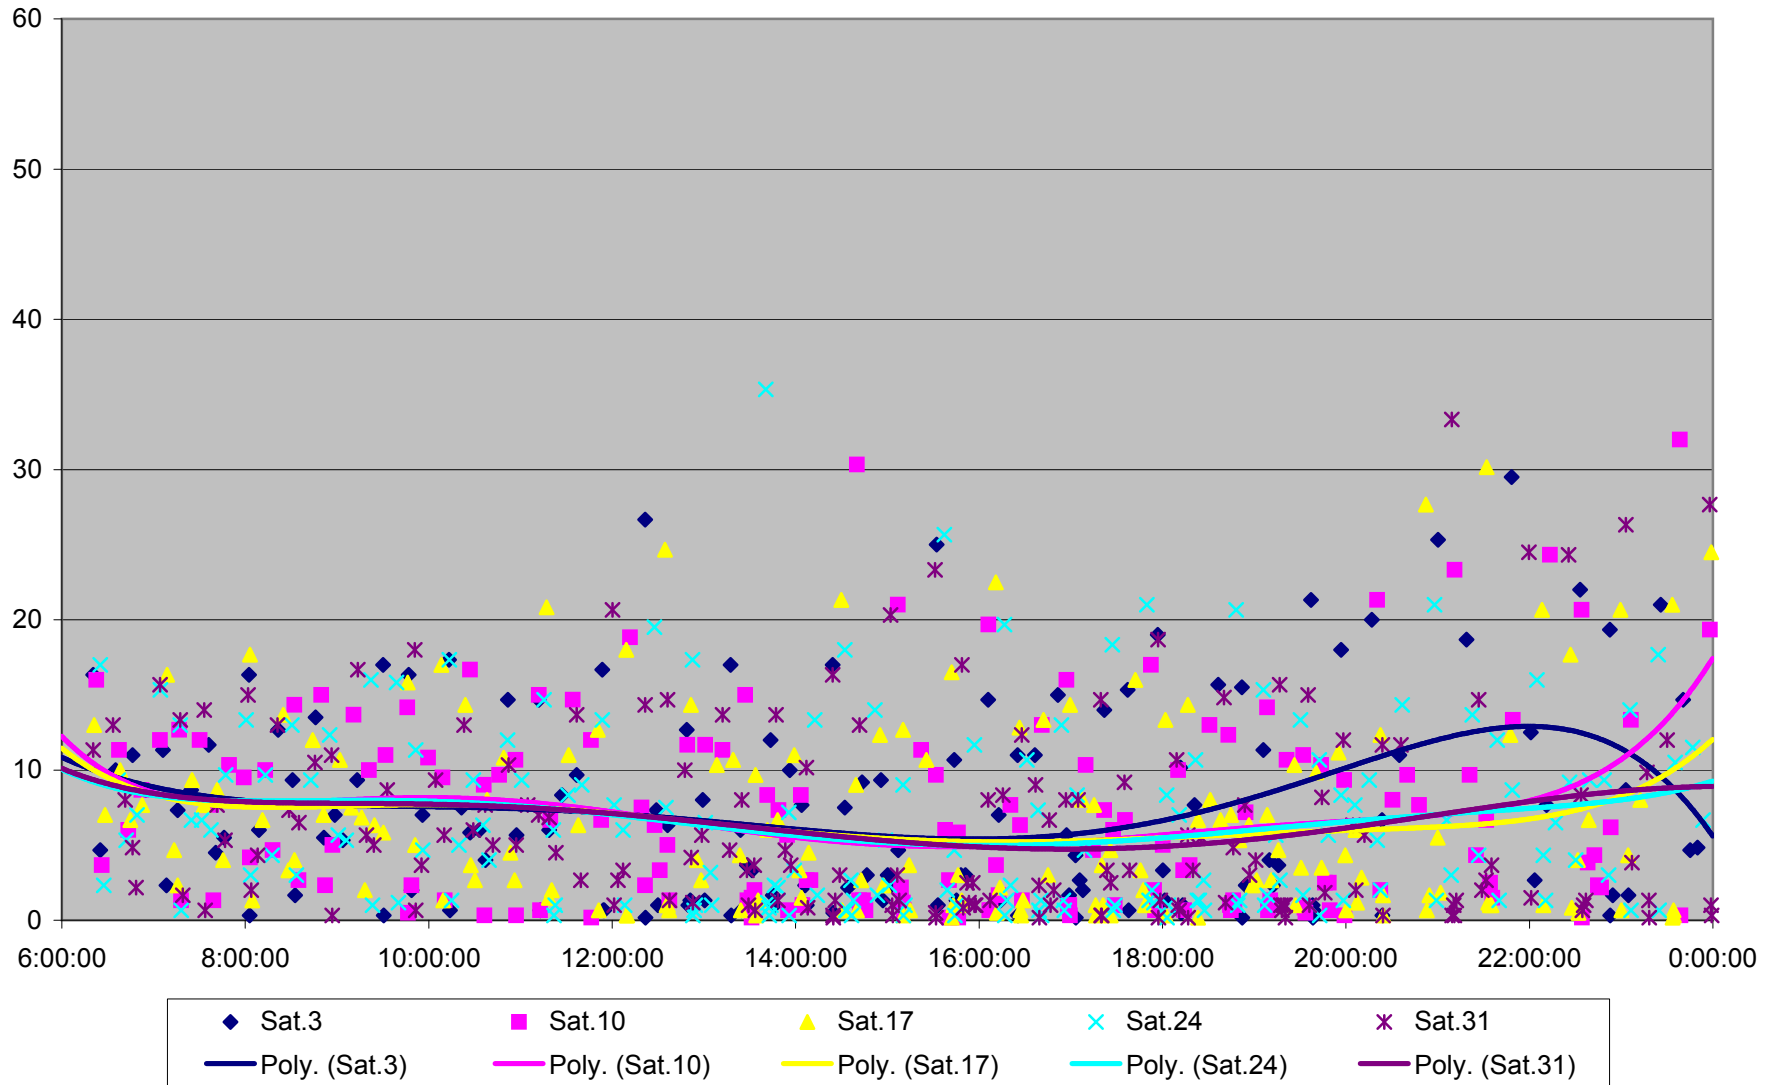

# 501 Queen Headways at Greenwood Ave. Eastbound May 2013

### 501 Queen Headways at Greenwood Ave. Eastbound July 2013

### 501 Queen Headways at Greenwood Ave. Eastbound August 2013

### 501 Queen Headways at Greenwood Ave. Eastbound September 2013