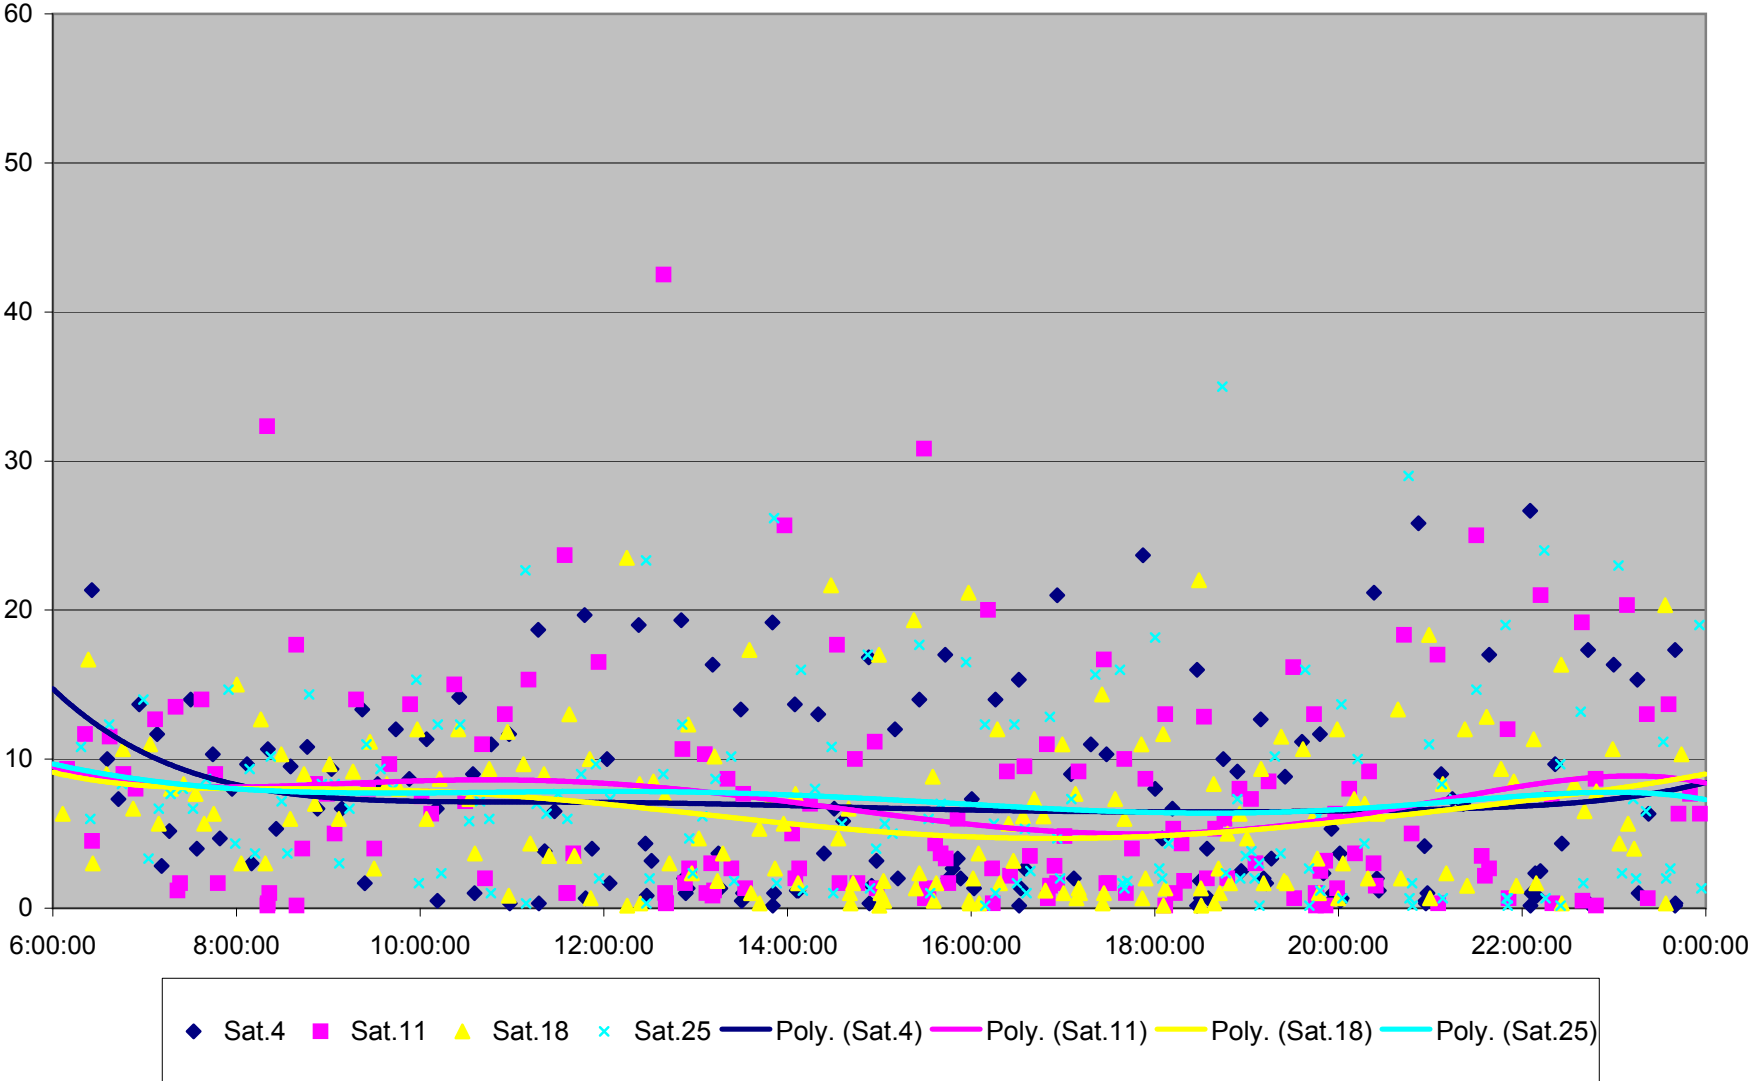

# 501 Queen Headways at Greenwood Ave. Eastbound May 2013

### 501 Queen Headways at Greenwood Ave. Eastbound July 2013

### 501 Queen Headways at Greenwood Ave. Eastbound August 2013

### 501 Queen Headways at Greenwood Ave. Eastbound September 2013