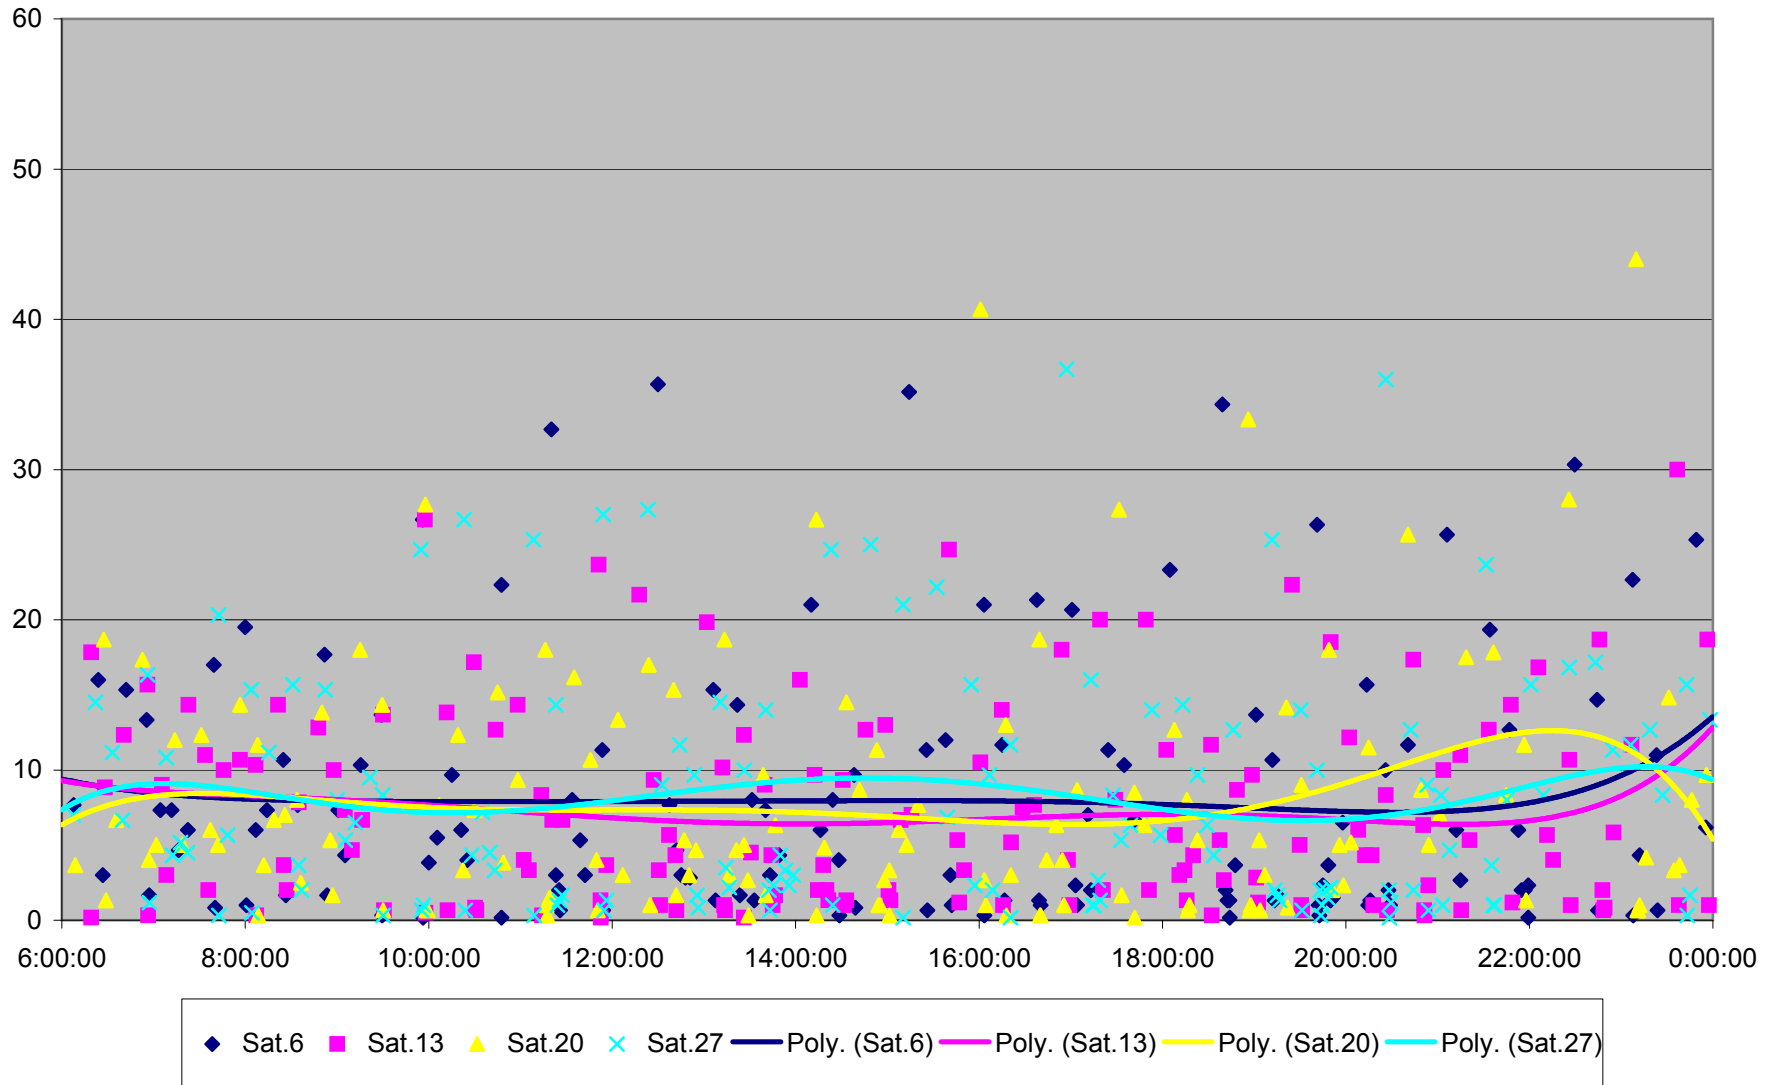

# 501 Queen Headways at Greenwood Ave. Eastbound May 2013

### 501 Queen Headways at Greenwood Ave. Eastbound July 2013

### 501 Queen Headways at Greenwood Ave. Eastbound August 2013

### 501 Queen Headways at Greenwood Ave. Eastbound September 2013