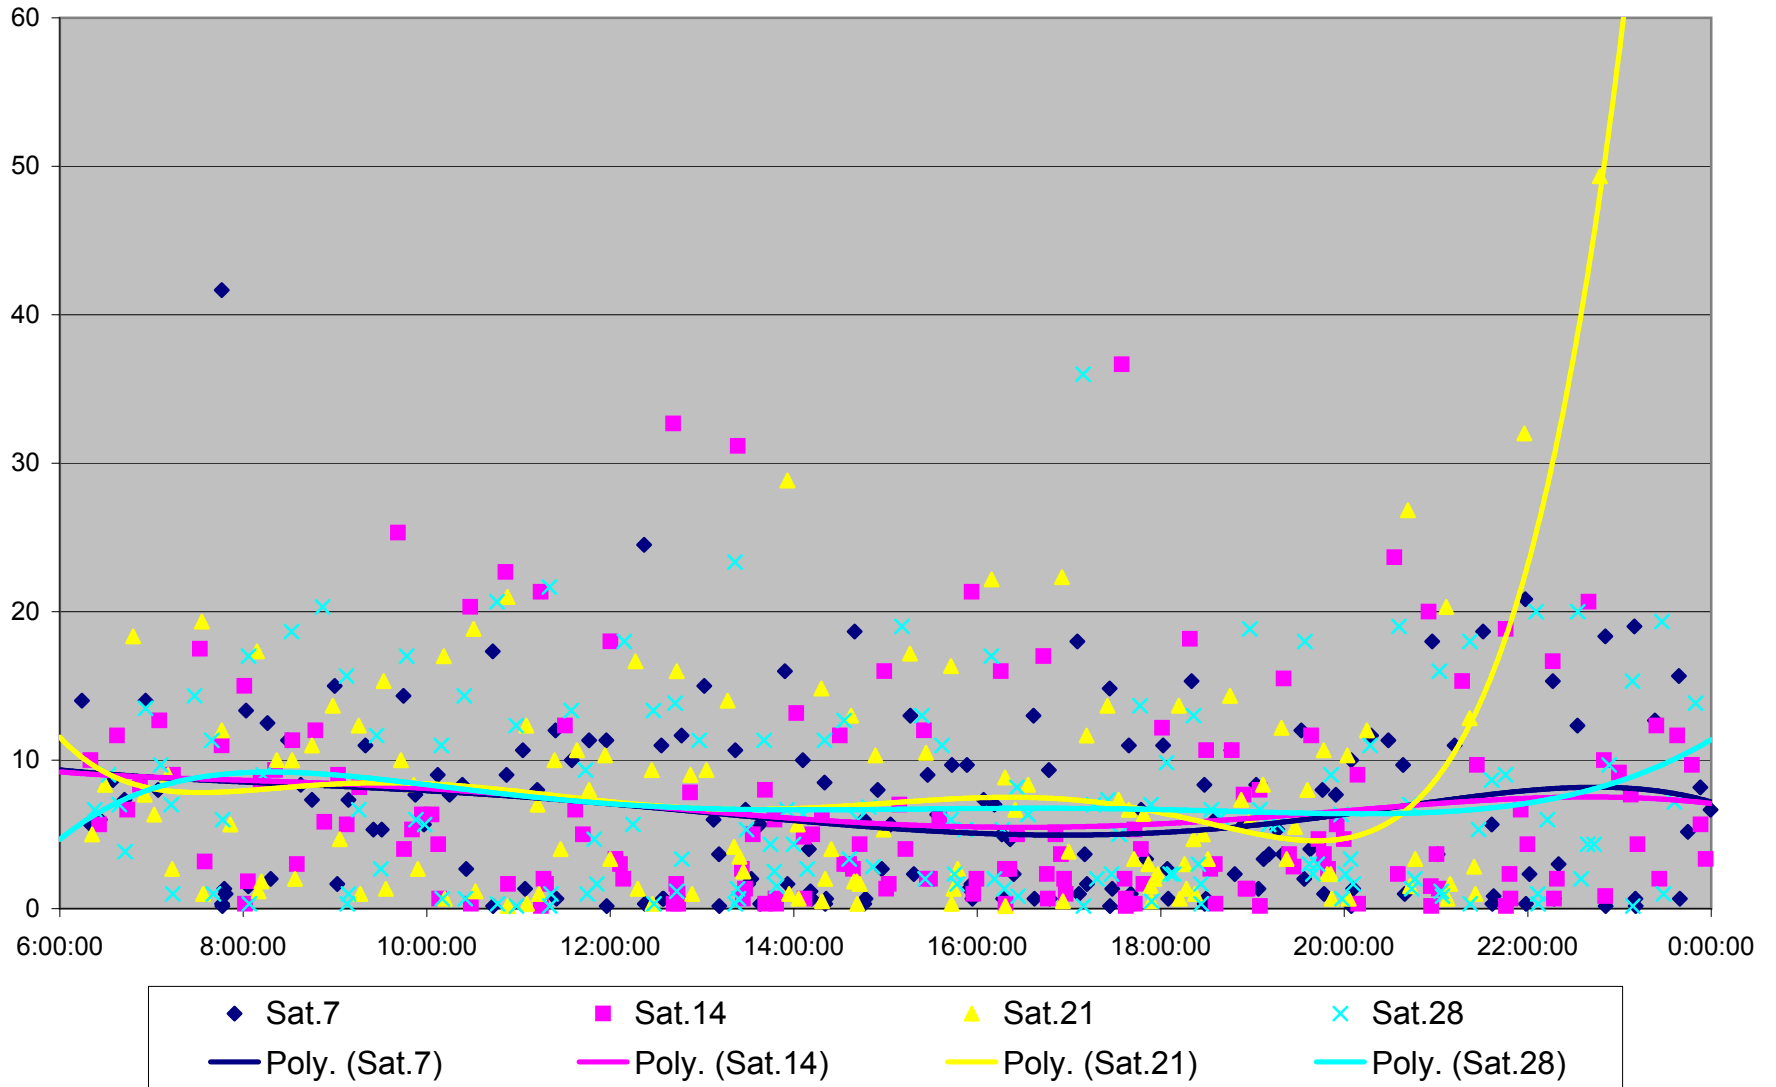

501 Queen Headways at Greenwood Ave. Eastbound September 2013