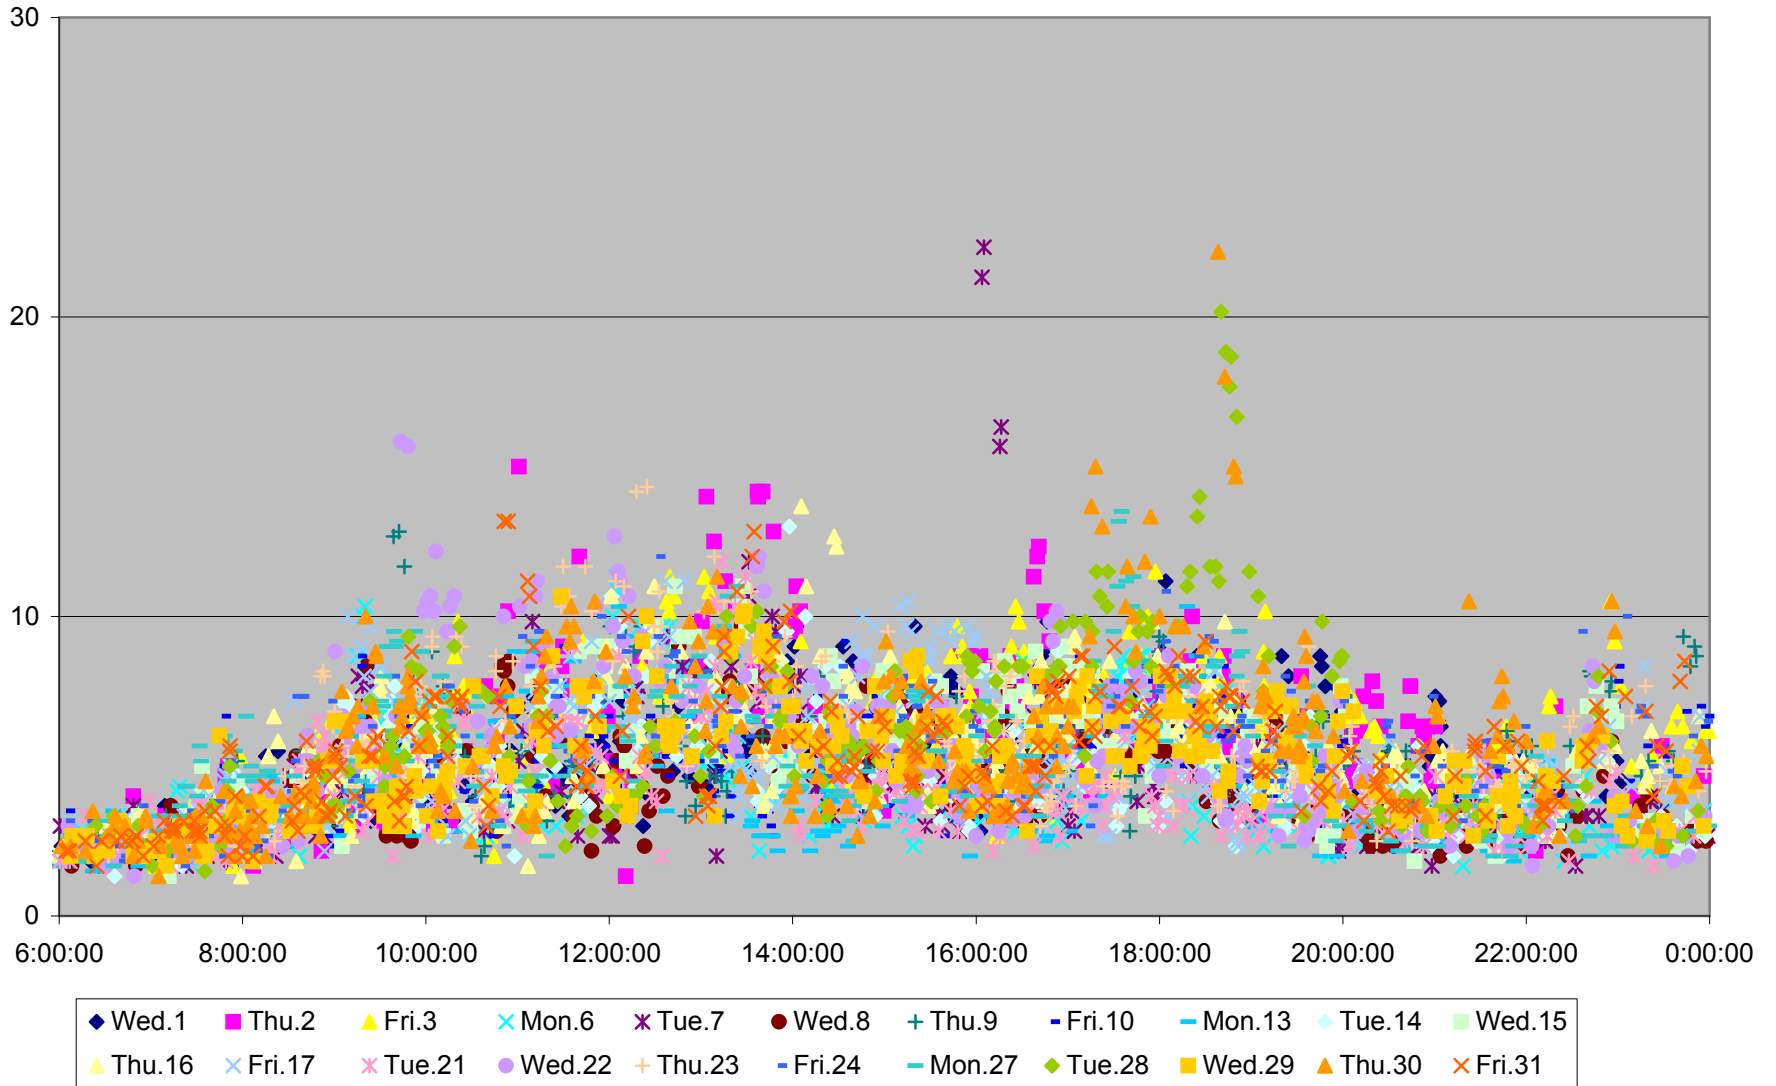

504 King Link Times From Jarvis To Yonge Westbound May 2013

504 King Link Times From Yonge To University Westbound May 2013

504 King Link Times From University To Peter Westbound May 2013

504 King Link Times From Peter To Portland Westbound May 2013

504 King Link Times From Portland To Crawford Westbound May 2013