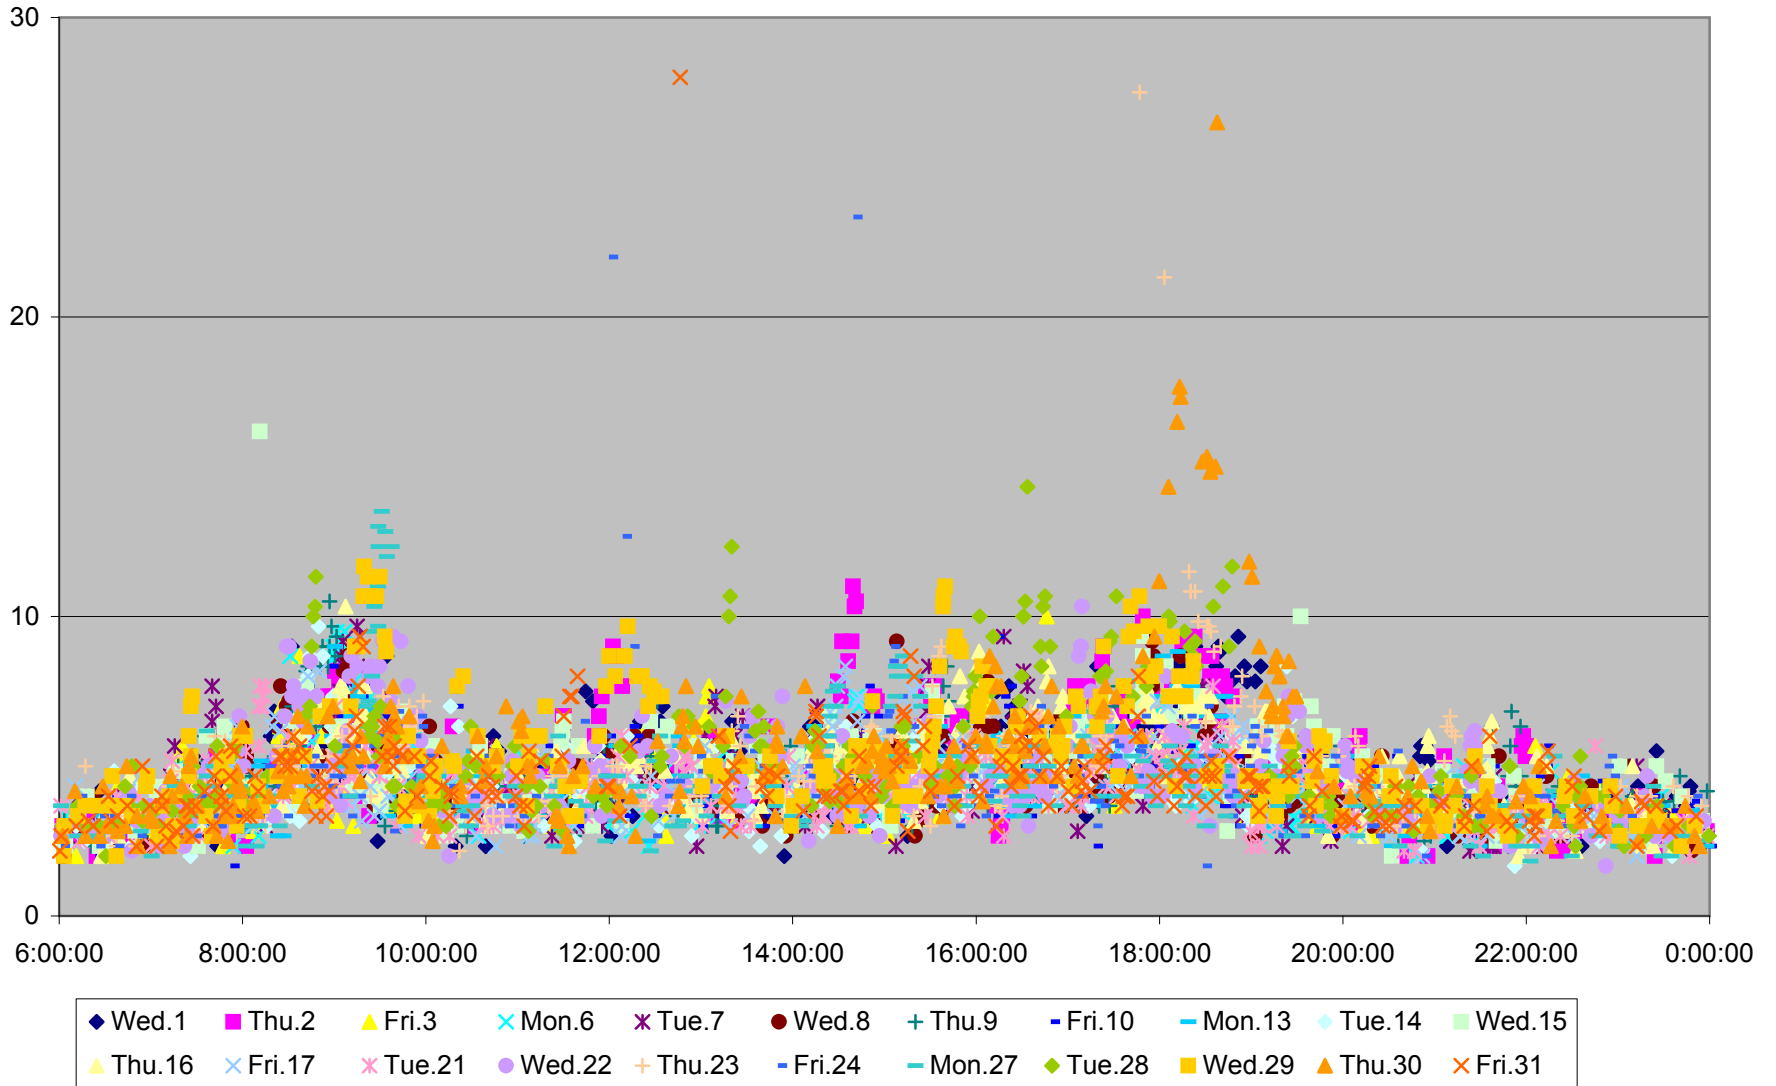

504 King Link Times From Sumach To Jarvis Westbound May 2013

- | | | | | | | | | | | |
|----------|----------|----------|----------|----------|----------|----------|----------|----------|----------|----------|
| ◆ Wed.1 | ■ Thu.2 | ▲ Fri.3 | × Mon.6 | ✱ Tue.7 | ● Wed.8 | + Thu.9 | - Fri.10 | - Mon.13 | ◇ Tue.14 | ■ Wed.15 |
| ▲ Thu.16 | × Fri.17 | ✱ Tue.21 | ● Wed.22 | + Thu.23 | - Fri.24 | - Mon.27 | ◇ Tue.28 | ■ Wed.29 | ▲ Thu.30 | × Fri.31 |

504 King Link Times From Jarvis To Yonge Westbound May 2013

504 King Link Times From Yonge To University Westbound May 2013

504 King Link Times From University To Peter Westbound May 2013

504 King Link Times From Peter To Portland Westbound May 2013

504 King Link Times From Portland To Crawford Westbound May 2013