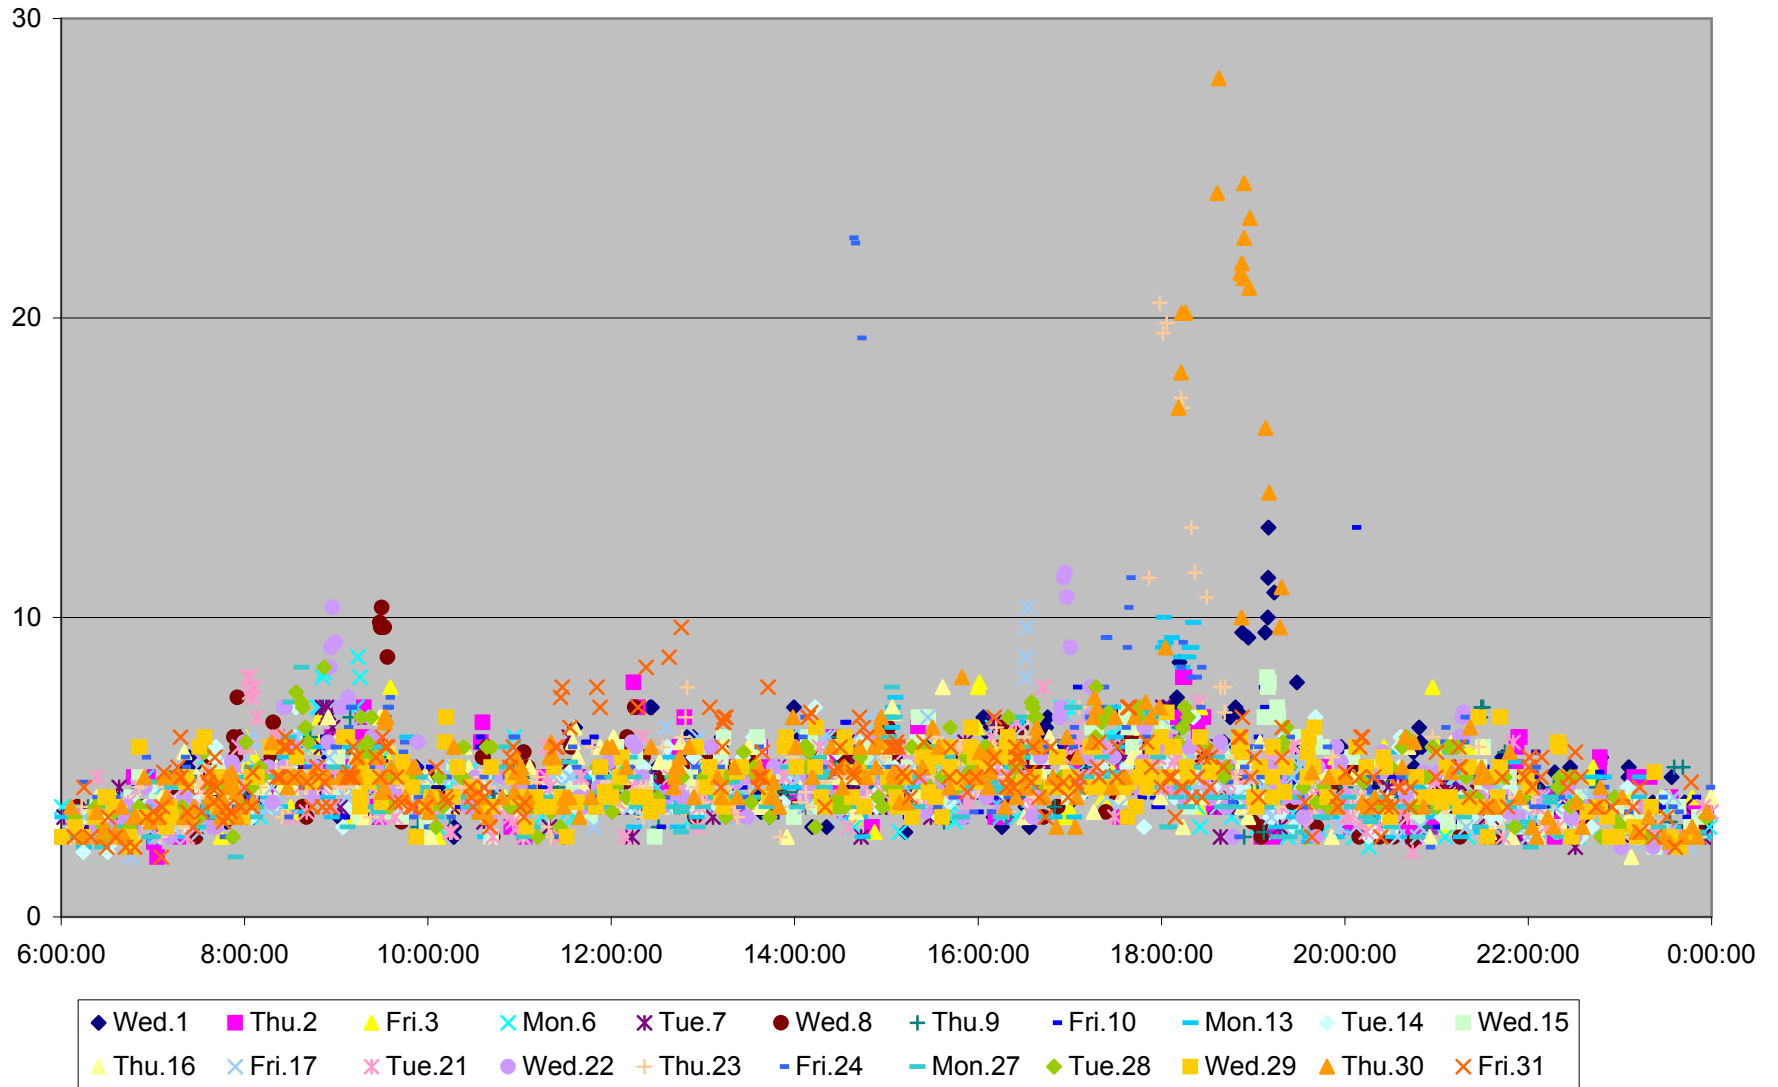

504 King Link Times From Sumach To Jarvis Westbound May 2013

- | | | | | | | | | | | |
|----------|----------|----------|----------|----------|----------|----------|----------|----------|----------|----------|
| ◆ Wed.1 | ■ Thu.2 | ▲ Fri.3 | × Mon.6 | ✱ Tue.7 | ● Wed.8 | + Thu.9 | - Fri.10 | - Mon.13 | ◇ Tue.14 | ■ Wed.15 |
| ▲ Thu.16 | × Fri.17 | ✱ Tue.21 | ● Wed.22 | + Thu.23 | - Fri.24 | - Mon.27 | ◇ Tue.28 | ■ Wed.29 | ▲ Thu.30 | × Fri.31 |

504 King Link Times From Jarvis To Yonge Westbound May 2013

504 King Link Times From Yonge To University Westbound May 2013

504 King Link Times From University To Peter Westbound May 2013

504 King Link Times From Peter To Portland Westbound May 2013

504 King Link Times From Portland To Crawford Westbound May 2013