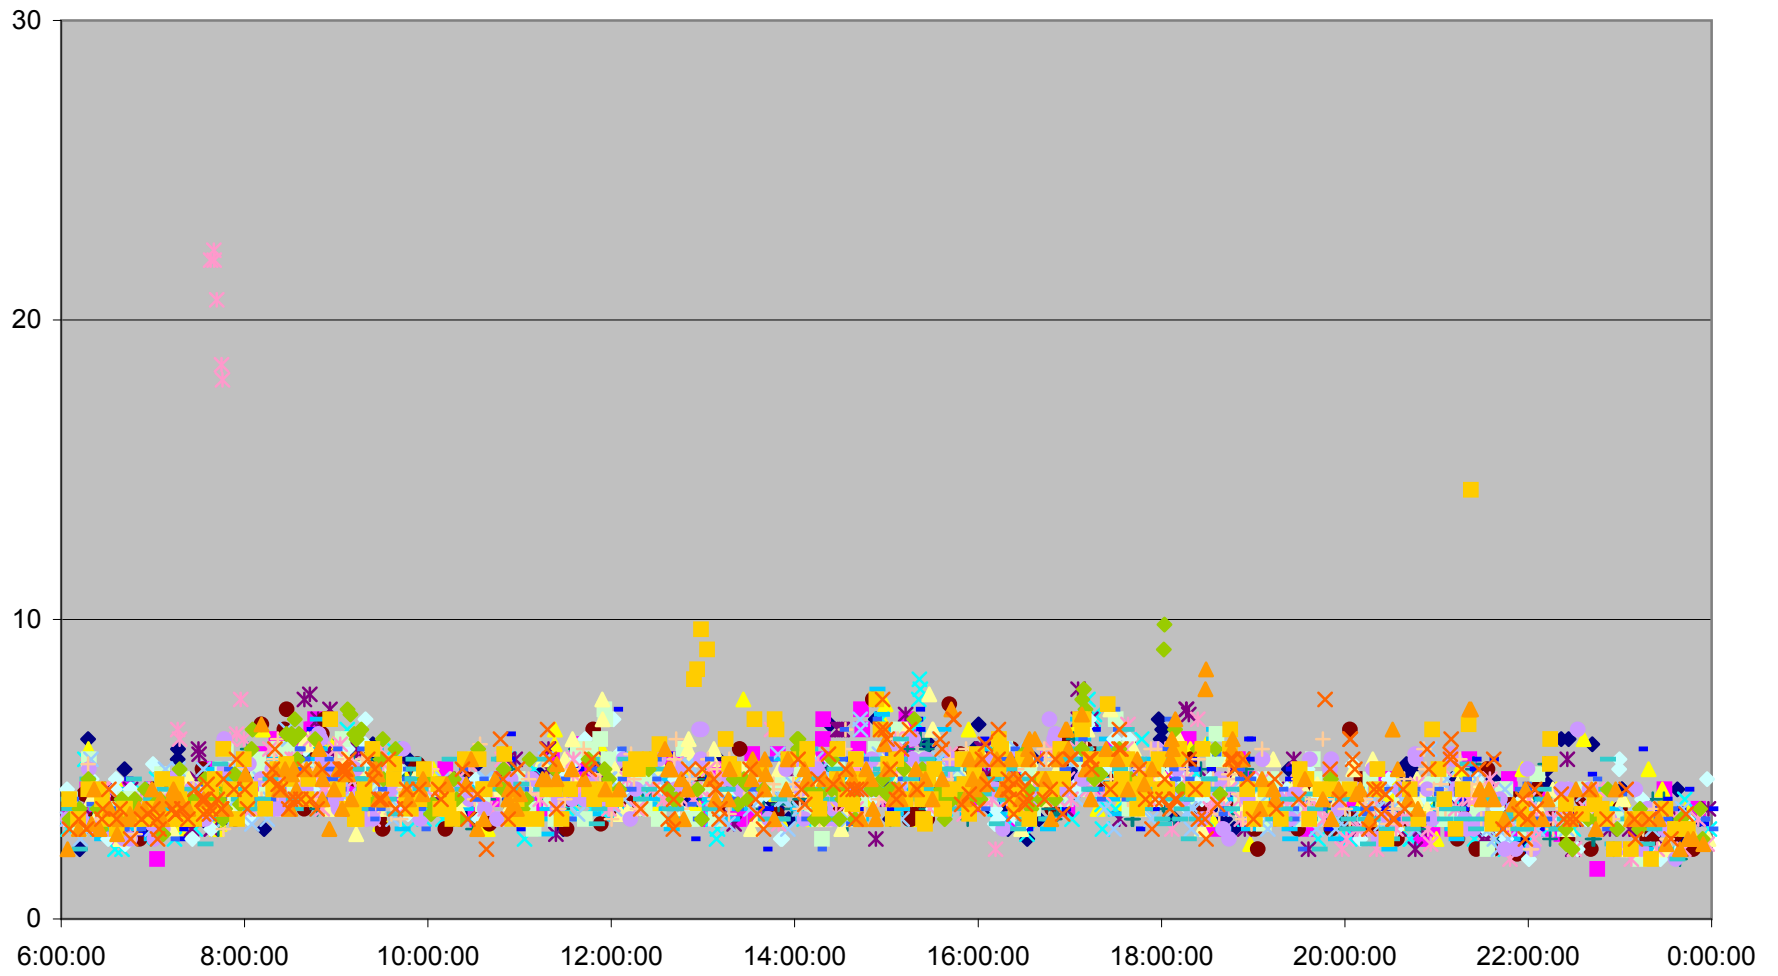

504 King Link Times From Sumach To Jarvis Westbound May 2013

- | | | | | | | | | | | |
|----------|----------|----------|----------|----------|----------|----------|----------|----------|----------|----------|
| ◆ Wed.1 | ■ Thu.2 | ▲ Fri.3 | × Mon.6 | ✱ Tue.7 | ● Wed.8 | + Thu.9 | - Fri.10 | - Mon.13 | ◇ Tue.14 | ■ Wed.15 |
| ▲ Thu.16 | × Fri.17 | ✱ Tue.21 | ● Wed.22 | + Thu.23 | - Fri.24 | - Mon.27 | ◇ Tue.28 | ■ Wed.29 | ▲ Thu.30 | × Fri.31 |

504 King Link Times From Jarvis To Yonge Westbound May 2013

504 King Link Times From Yonge To University Westbound May 2013

504 King Link Times From University To Peter Westbound May 2013

504 King Link Times From Peter To Portland Westbound May 2013

504 King Link Times From Portland To Crawford Westbound May 2013