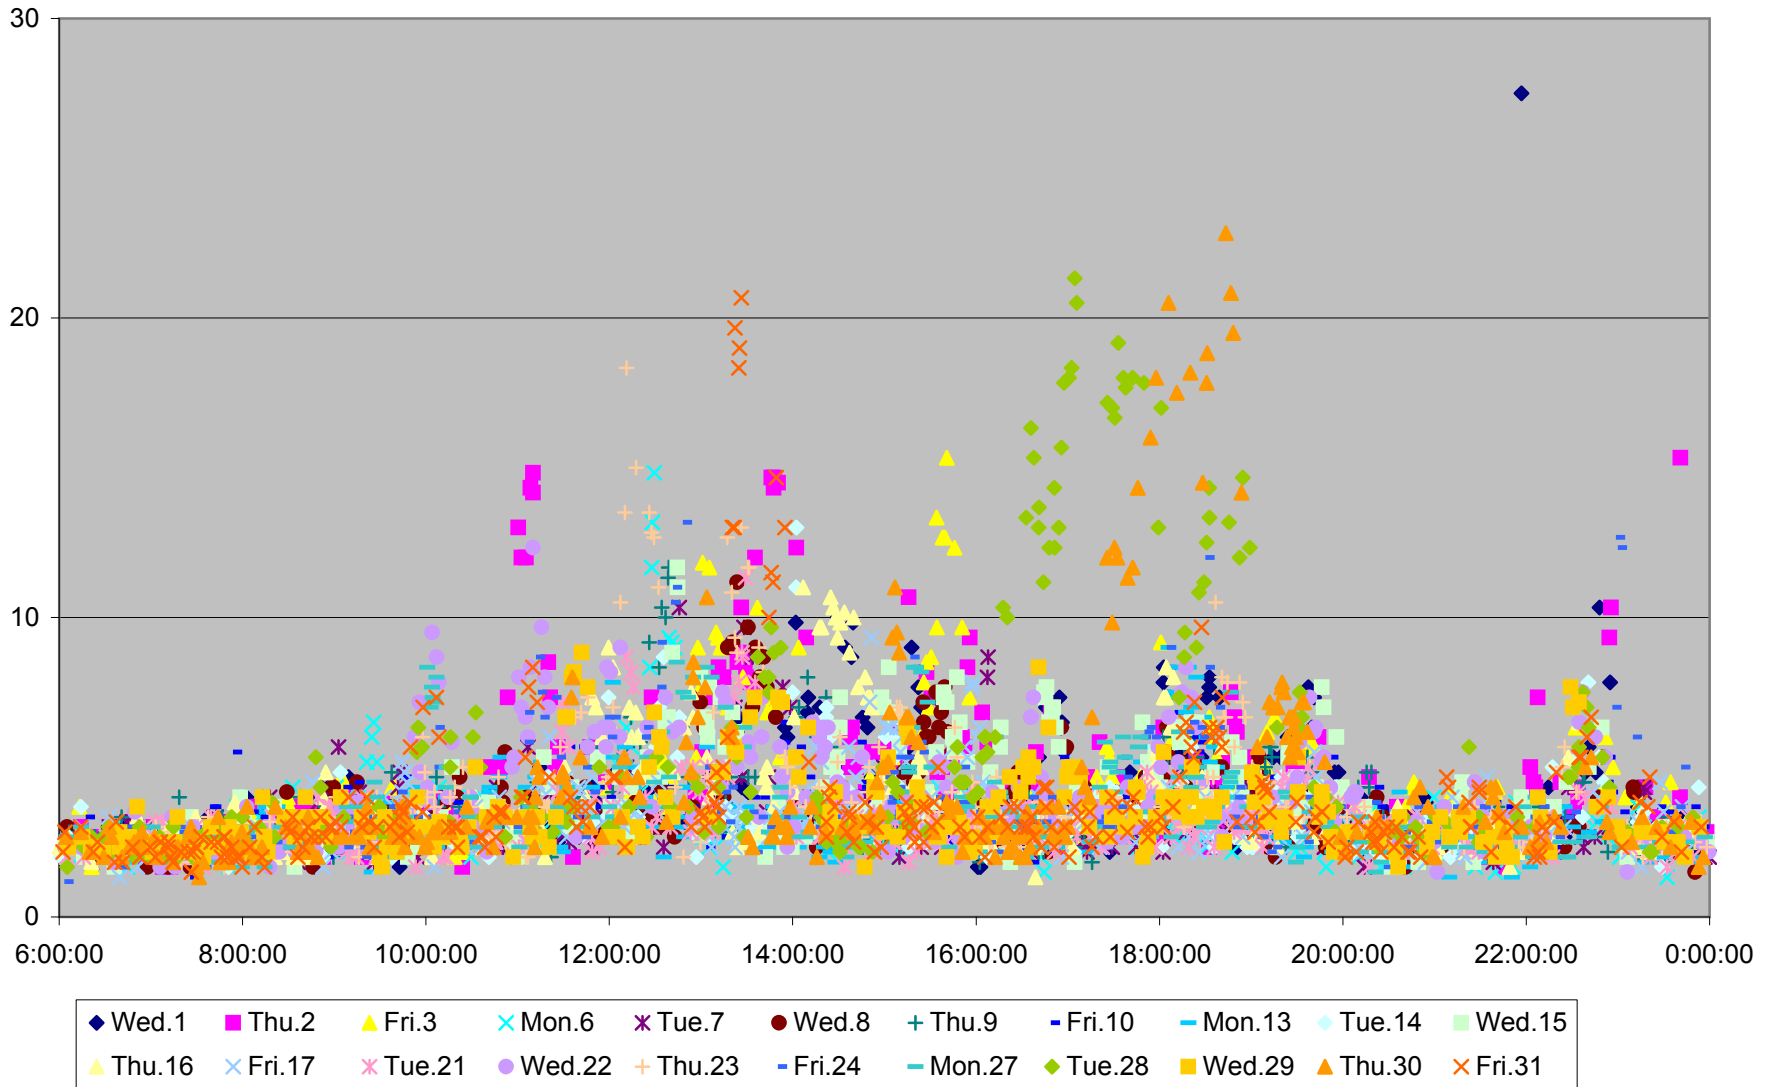

504 King Link Times From Sumach To Jarvis Westbound May 2013

- | | | | | | | | | | | |
|----------|----------|----------|----------|----------|----------|----------|----------|----------|----------|----------|
| ◆ Wed.1 | ■ Thu.2 | ▲ Fri.3 | × Mon.6 | ✱ Tue.7 | ● Wed.8 | + Thu.9 | - Fri.10 | - Mon.13 | ◇ Tue.14 | ■ Wed.15 |
| ▲ Thu.16 | × Fri.17 | ✱ Tue.21 | ● Wed.22 | + Thu.23 | - Fri.24 | - Mon.27 | ◇ Tue.28 | ■ Wed.29 | ▲ Thu.30 | × Fri.31 |

504 King Link Times From Jarvis To Yonge Westbound May 2013

504 King Link Times From Yonge To University Westbound May 2013

504 King Link Times From University To Peter Westbound May 2013

504 King Link Times From Peter To Portland Westbound May 2013

504 King Link Times From Portland To Crawford Westbound May 2013