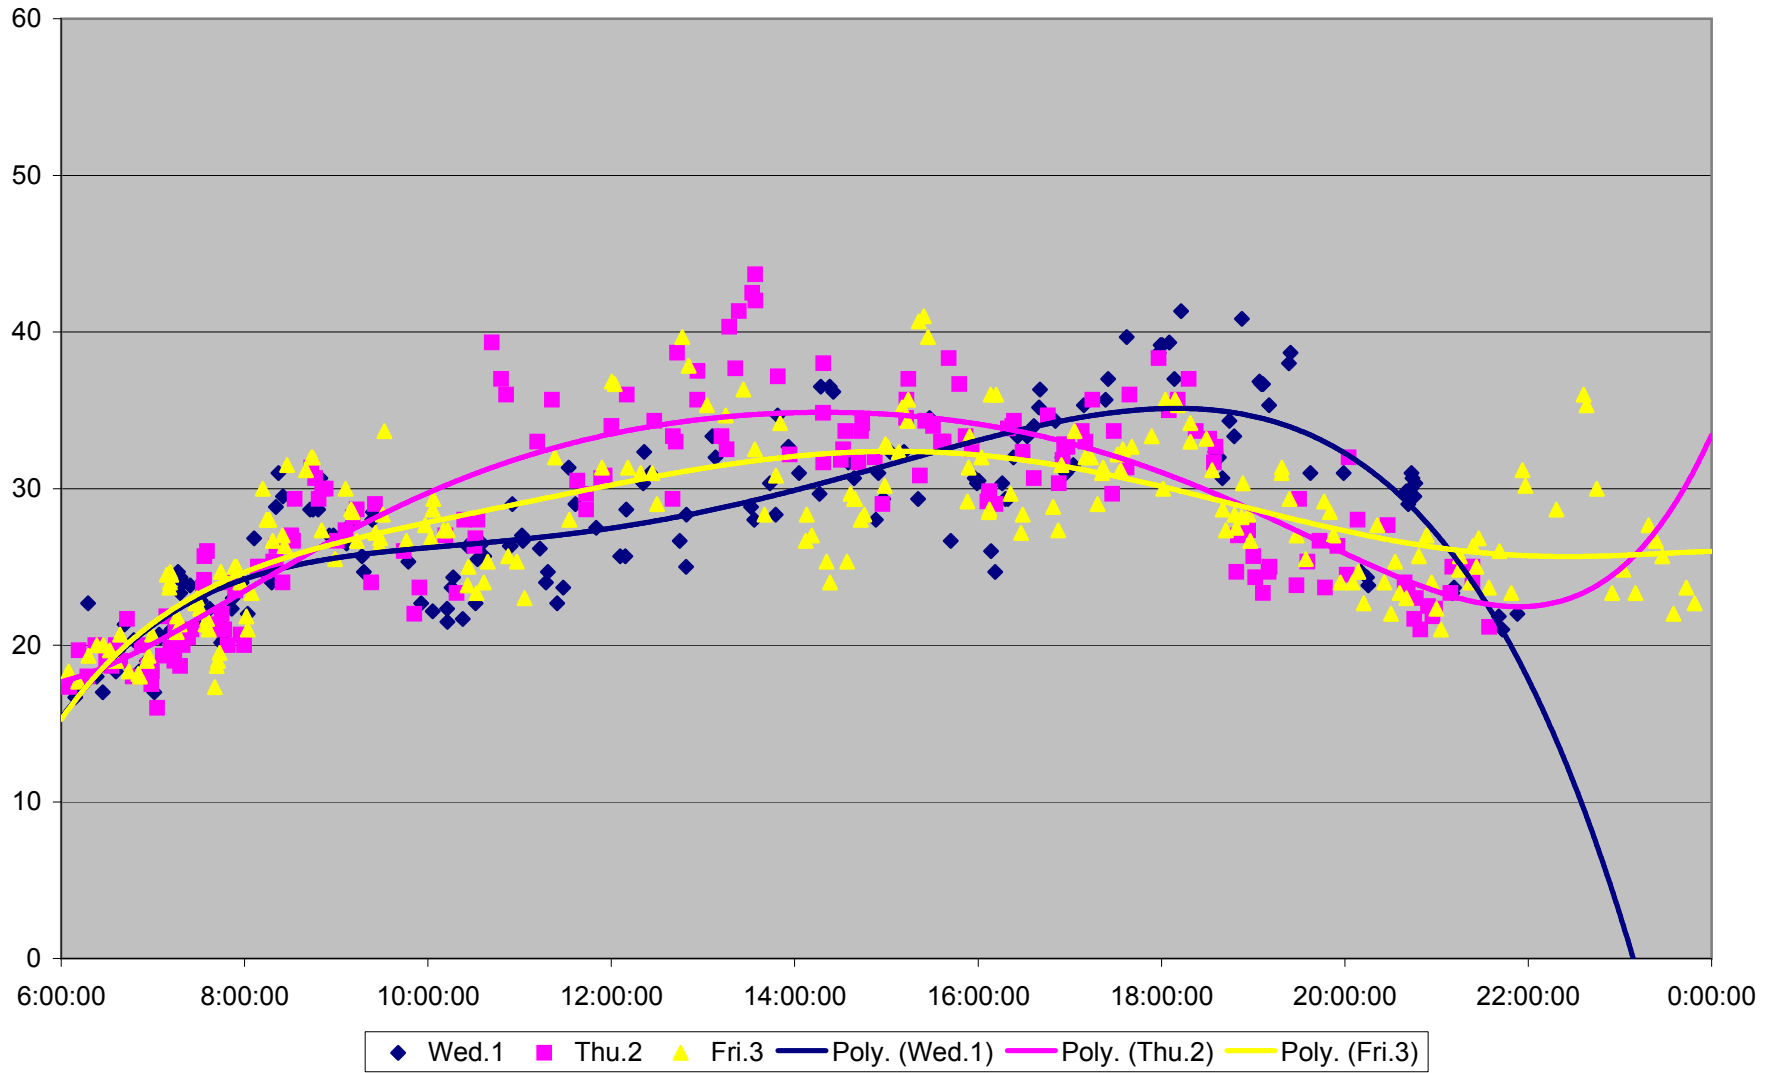

504 King Link Times From Sumach To Crawford Westbound May 2013

504 King Link Times From Sumach To Crawford Westbound May 2013

504 King Link Times From Sumach To Crawford Westbound May 2013

504 King Link Times From Sumach To Crawford Westbound May 2013

504 King Link Times From Sumach To Crawford Westbound May 2013

504 King Link Times From Sumach To Crawford Westbound May 2013

- | | | | | | | | | | | |
|----------|----------|----------|----------|----------|----------|----------|----------|----------|----------|----------|
| ◆ Wed.1 | ■ Thu.2 | ▲ Fri.3 | × Mon.6 | × Tue.7 | ● Wed.8 | + Thu.9 | - Fri.10 | - Mon.13 | ◇ Tue.14 | ■ Wed.15 |
| ▲ Thu.16 | × Fri.17 | × Tue.21 | ● Wed.22 | + Thu.23 | - Fri.24 | - Mon.27 | ◇ Tue.28 | ■ Wed.29 | ▲ Thu.30 | × Fri.31 |

504 King Link Times From Sumach To Crawford Westbound May 2013

504 King Link Times From Sumach To Crawford Westbound May 2013