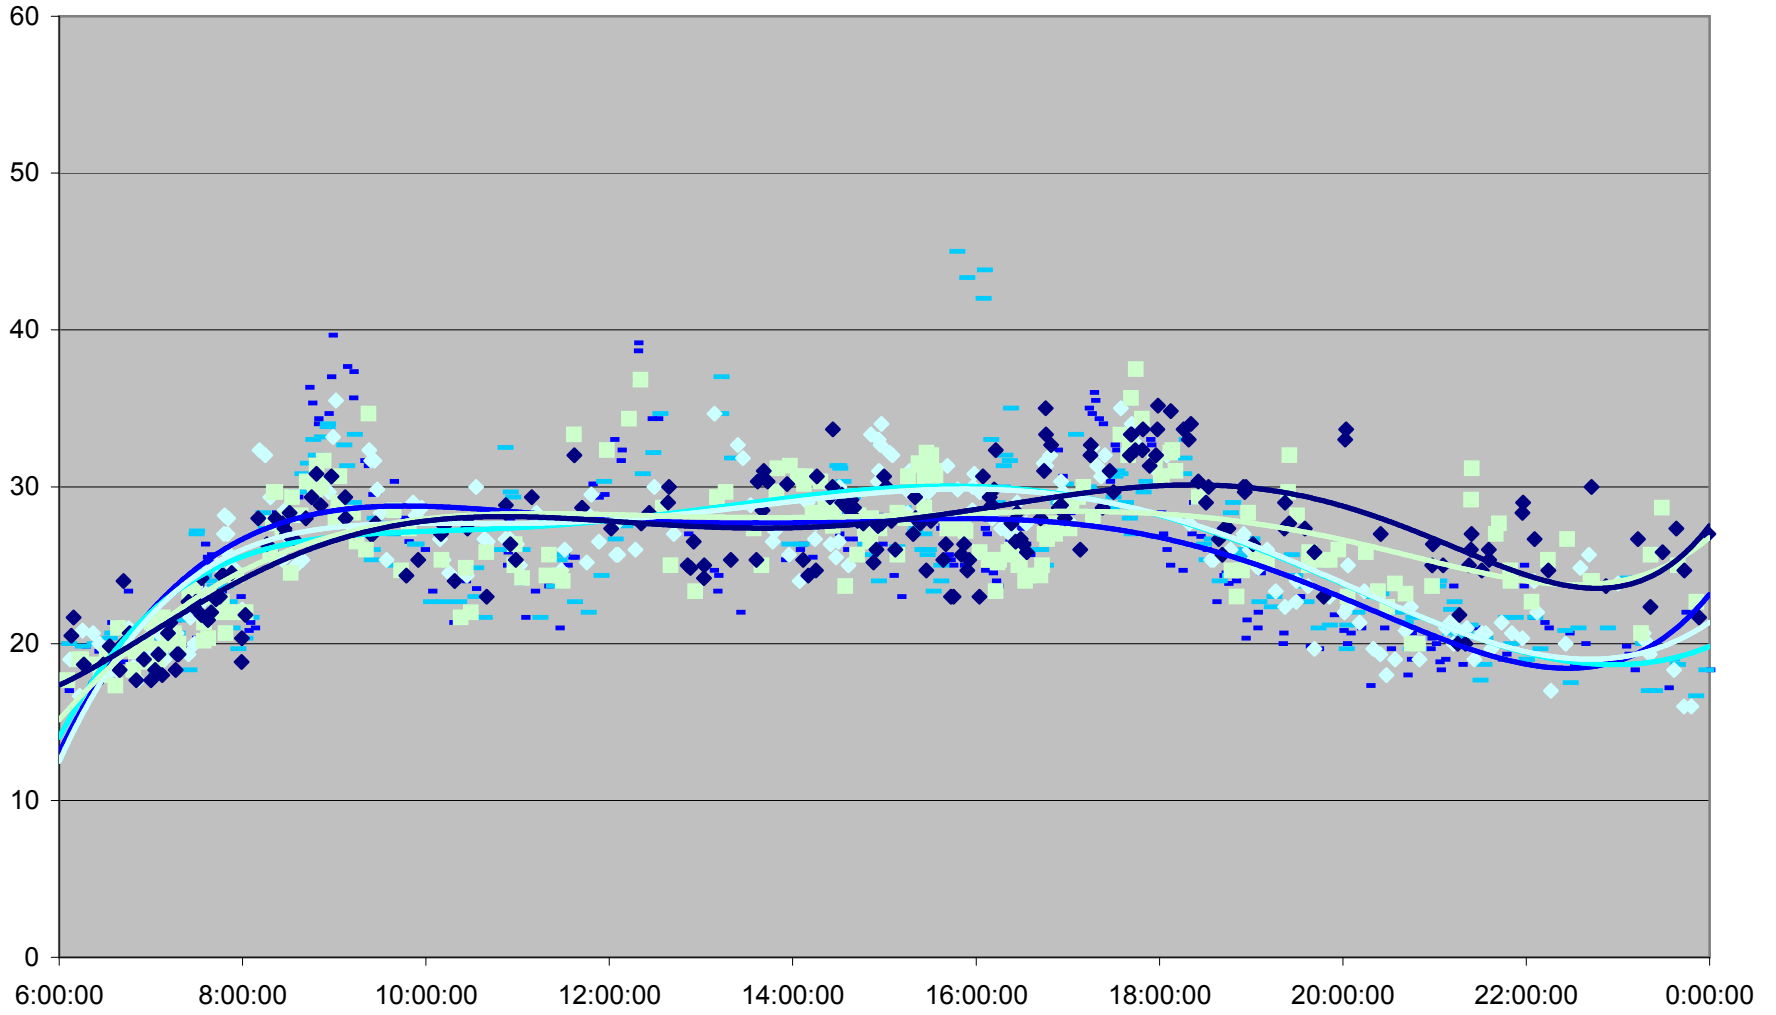

504 King Link Times From Sumach To Crawford Westbound May 2013

504 King Link Times From Sumach To Crawford Westbound May 2013

504 King Link Times From Sumach To Crawford Westbound May 2013

504 King Link Times From Sumach To Crawford Westbound May 2013

504 King Link Times From Sumach To Crawford Westbound May 2013

504 King Link Times From Sumach To Crawford Westbound May 2013

- | | | | | | | | | | | |
|----------|----------|----------|----------|----------|----------|----------|----------|----------|----------|----------|
| ◆ Wed.1 | ■ Thu.2 | ▲ Fri.3 | × Mon.6 | × Tue.7 | ● Wed.8 | + Thu.9 | - Fri.10 | - Mon.13 | ◇ Tue.14 | ■ Wed.15 |
| ▲ Thu.16 | × Fri.17 | × Tue.21 | ● Wed.22 | + Thu.23 | - Fri.24 | - Mon.27 | ◇ Tue.28 | ■ Wed.29 | ▲ Thu.30 | × Fri.31 |

504 King Link Times From Sumach To Crawford Westbound May 2013

504 King Link Times From Sumach To Crawford Westbound May 2013