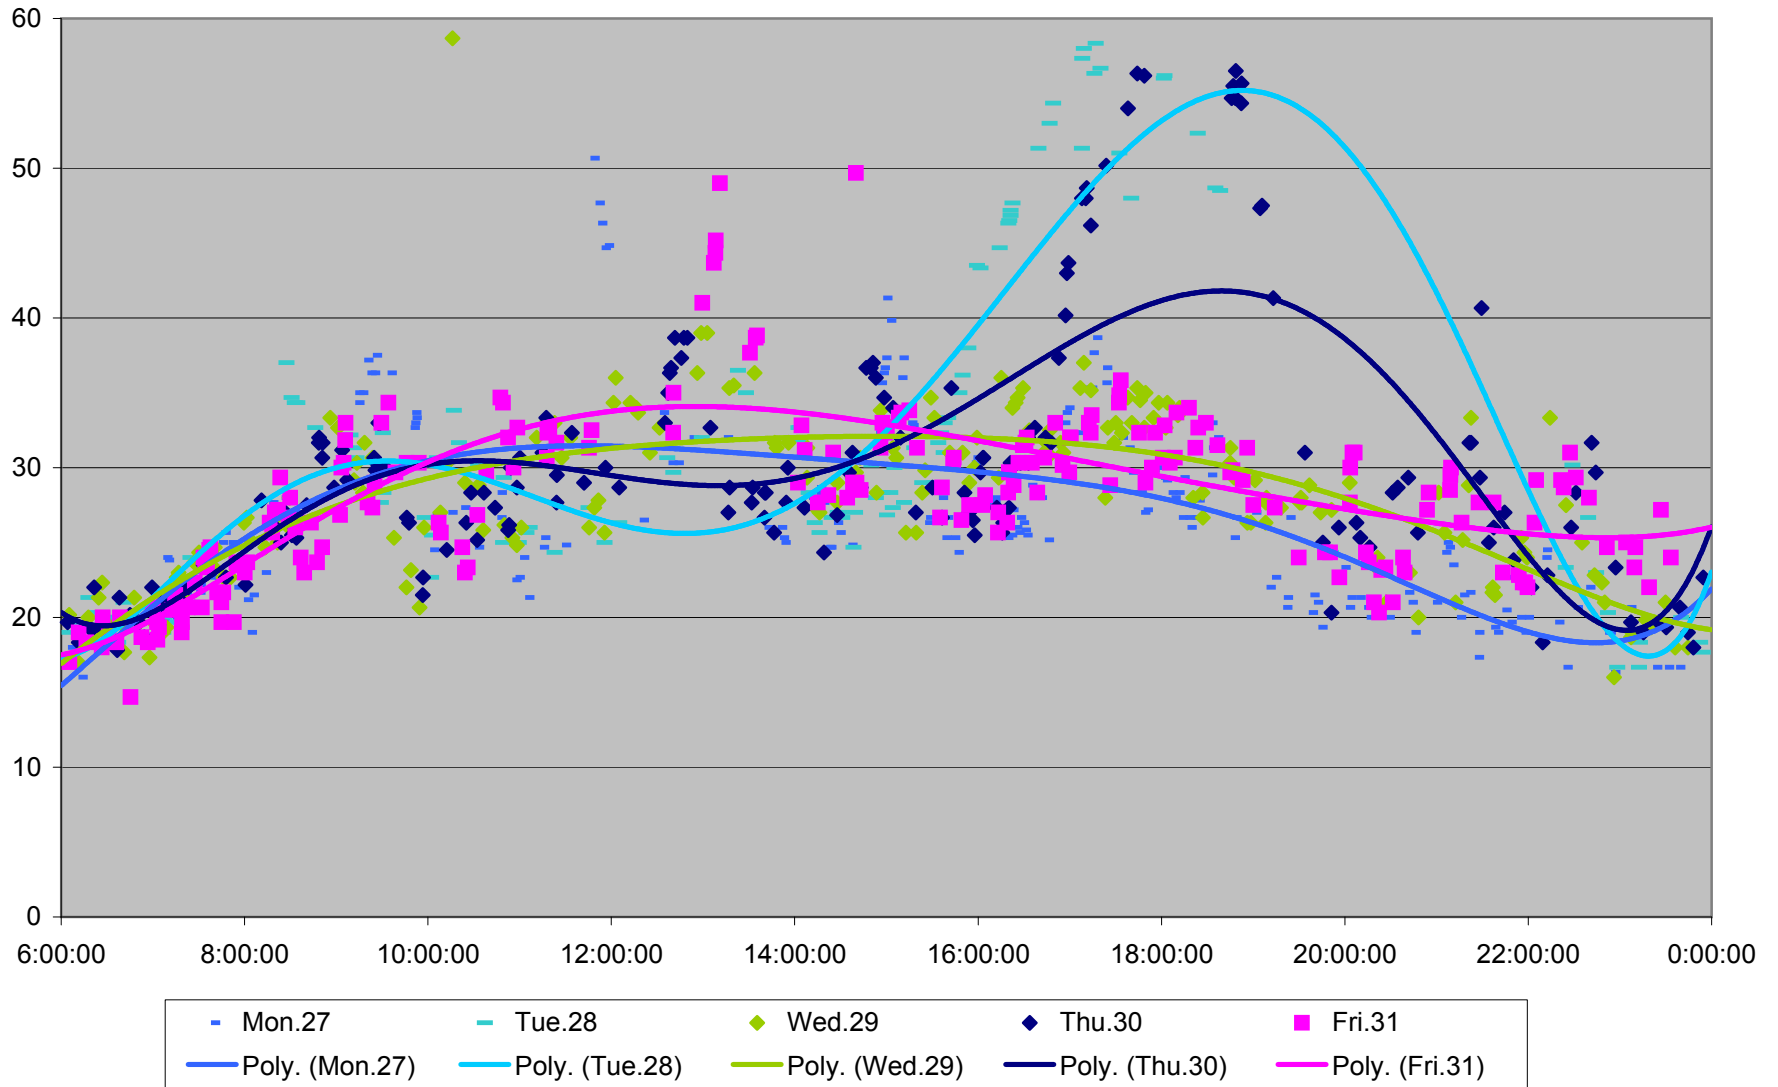

504 King Link Times From Sumach To Crawford Westbound May 2013

504 King Link Times From Sumach To Crawford Westbound May 2013

504 King Link Times From Sumach To Crawford Westbound May 2013

504 King Link Times From Sumach To Crawford Westbound May 2013

504 King Link Times From Sumach To Crawford Westbound May 2013

504 King Link Times From Sumach To Crawford Westbound May 2013

- | | | | | | | | | | | |
|----------|----------|----------|----------|----------|----------|----------|----------|----------|----------|----------|
| ◆ Wed.1 | ■ Thu.2 | ▲ Fri.3 | × Mon.6 | × Tue.7 | ● Wed.8 | + Thu.9 | - Fri.10 | - Mon.13 | ◇ Tue.14 | ■ Wed.15 |
| ▲ Thu.16 | × Fri.17 | × Tue.21 | ● Wed.22 | + Thu.23 | - Fri.24 | - Mon.27 | ◇ Tue.28 | ■ Wed.29 | ▲ Thu.30 | × Fri.31 |

504 King Link Times From Sumach To Crawford Westbound May 2013

504 King Link Times From Sumach To Crawford Westbound May 2013