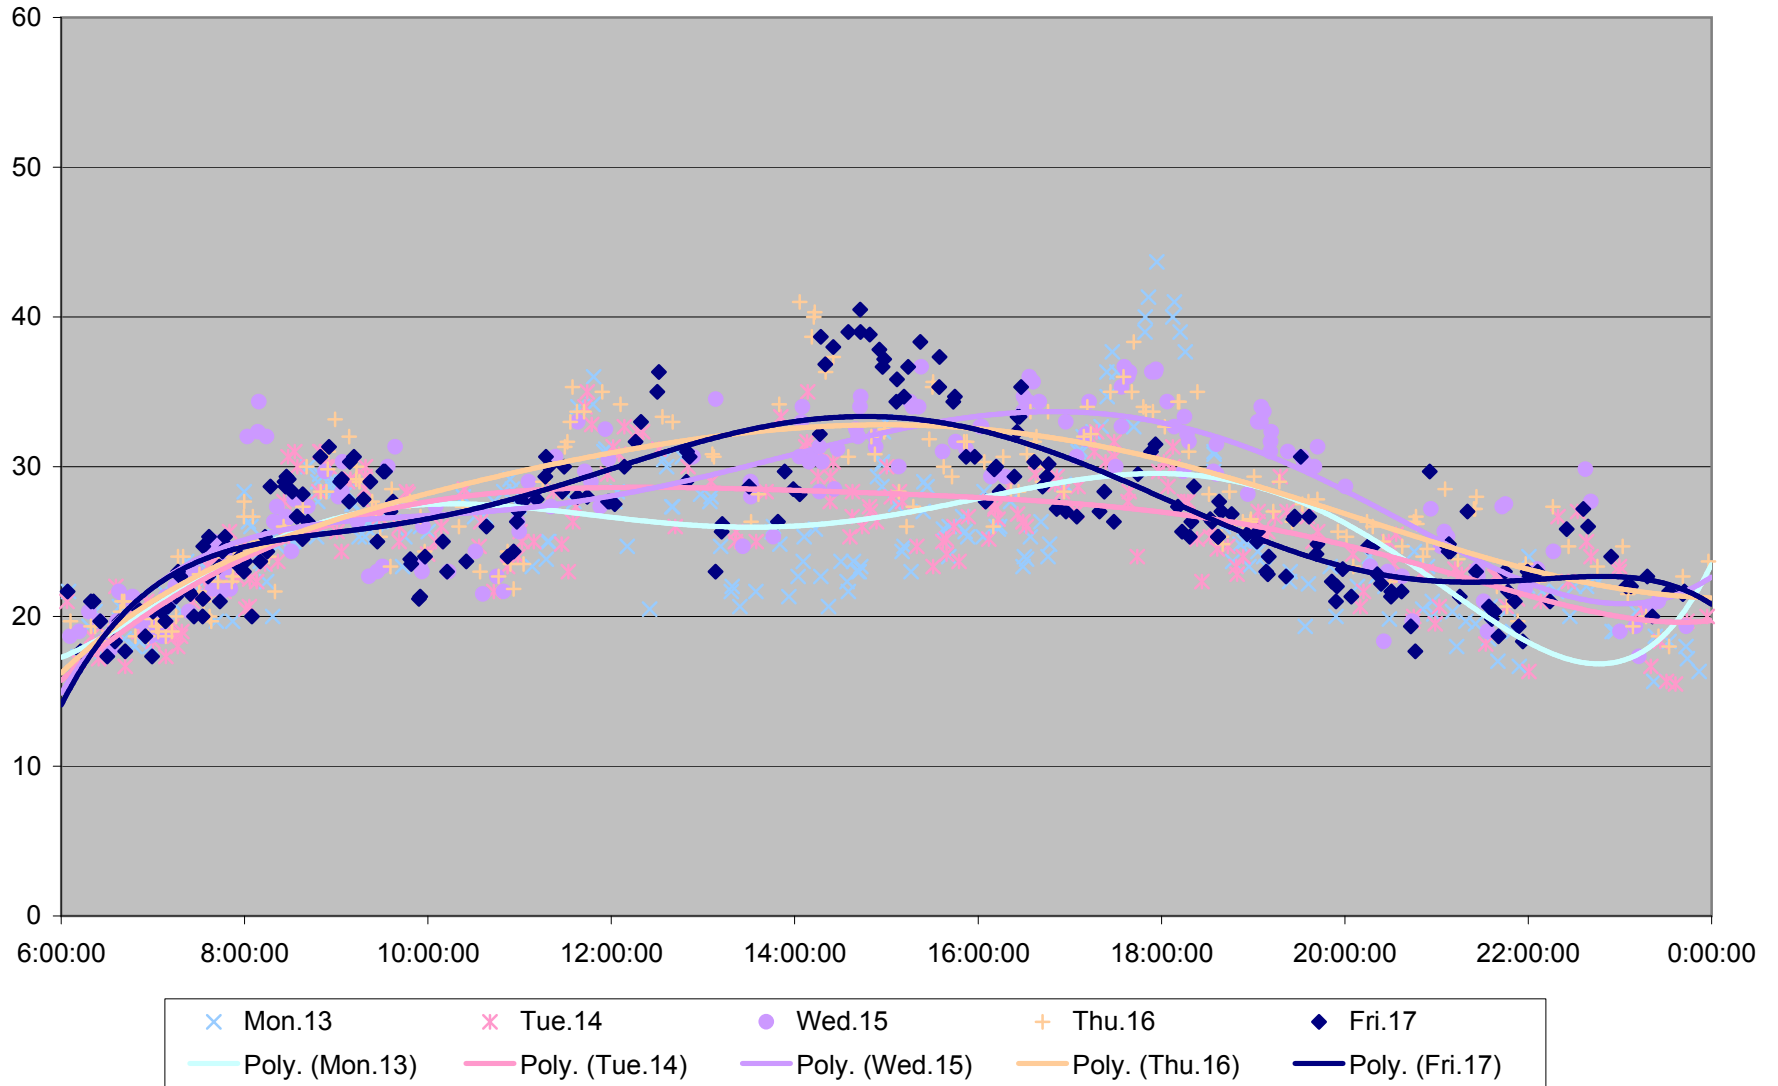

504 King Link Times From Sumach To Crawford Westbound May 2013

504 King Link Times From Sumach To Crawford Westbound May 2013

504 King Link Times From Sumach To Crawford Westbound May 2013

504 King Link Times From Sumach To Crawford Westbound May 2013

504 King Link Times From Sumach To Crawford Westbound May 2013

504 King Link Times From Sumach To Crawford Westbound May 2013

- | | | | | | | | | | | |
|----------|----------|----------|----------|----------|----------|----------|----------|----------|----------|----------|
| ◆ Wed.1 | ■ Thu.2 | ▲ Fri.3 | × Mon.6 | × Tue.7 | ● Wed.8 | + Thu.9 | - Fri.10 | - Mon.13 | ◇ Tue.14 | ■ Wed.15 |
| ▲ Thu.16 | × Fri.17 | × Tue.21 | ● Wed.22 | + Thu.23 | - Fri.24 | - Mon.27 | ◇ Tue.28 | ■ Wed.29 | ▲ Thu.30 | × Fri.31 |

504 King Link Times From Sumach To Crawford Westbound May 2013

504 King Link Times From Sumach To Crawford Westbound May 2013