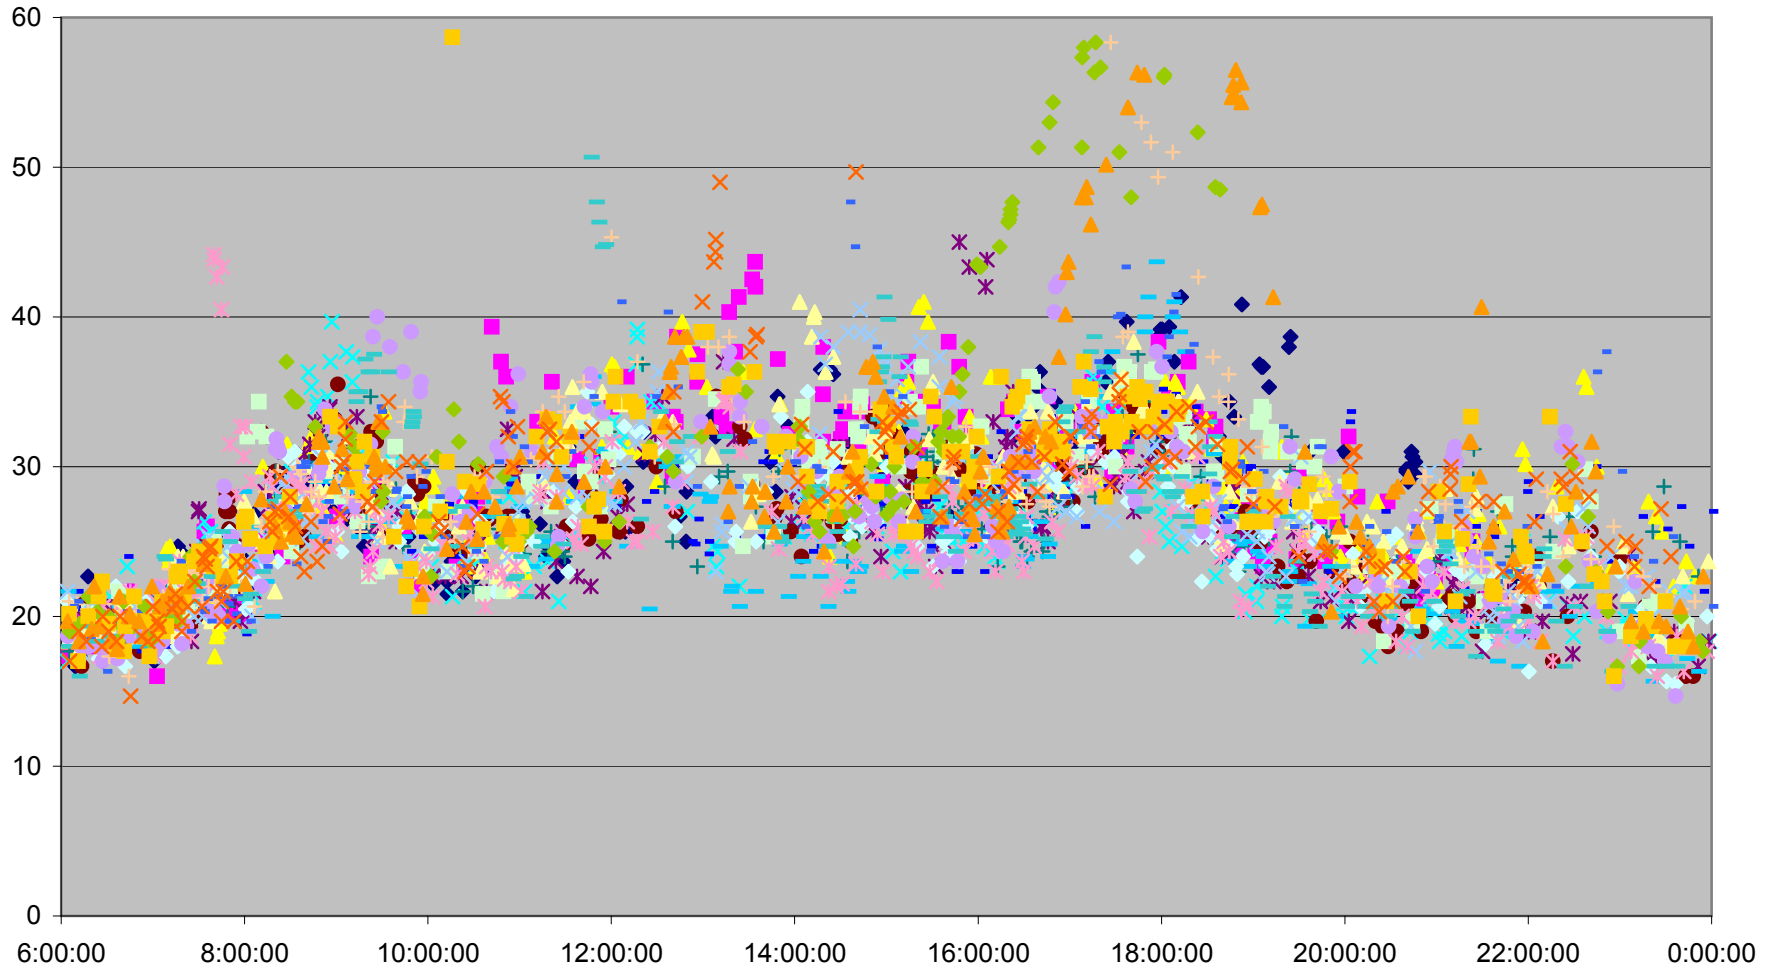

504 King Link Times From Sumach To Crawford Westbound May 2013

504 King Link Times From Sumach To Crawford Westbound May 2013

504 King Link Times From Sumach To Crawford Westbound May 2013

504 King Link Times From Sumach To Crawford Westbound May 2013

504 King Link Times From Sumach To Crawford Westbound May 2013

504 King Link Times From Sumach To Crawford Westbound May 2013

- | | | | | | | | | | | |
|----------|----------|----------|----------|----------|----------|----------|----------|----------|----------|----------|
| ◆ Wed.1 | ■ Thu.2 | ▲ Fri.3 | × Mon.6 | × Tue.7 | ● Wed.8 | + Thu.9 | - Fri.10 | - Mon.13 | ◇ Tue.14 | ■ Wed.15 |
| ▲ Thu.16 | × Fri.17 | × Tue.21 | ● Wed.22 | + Thu.23 | - Fri.24 | - Mon.27 | ◇ Tue.28 | ■ Wed.29 | ▲ Thu.30 | × Fri.31 |

504 King Link Times From Sumach To Crawford Westbound May 2013

504 King Link Times From Sumach To Crawford Westbound May 2013