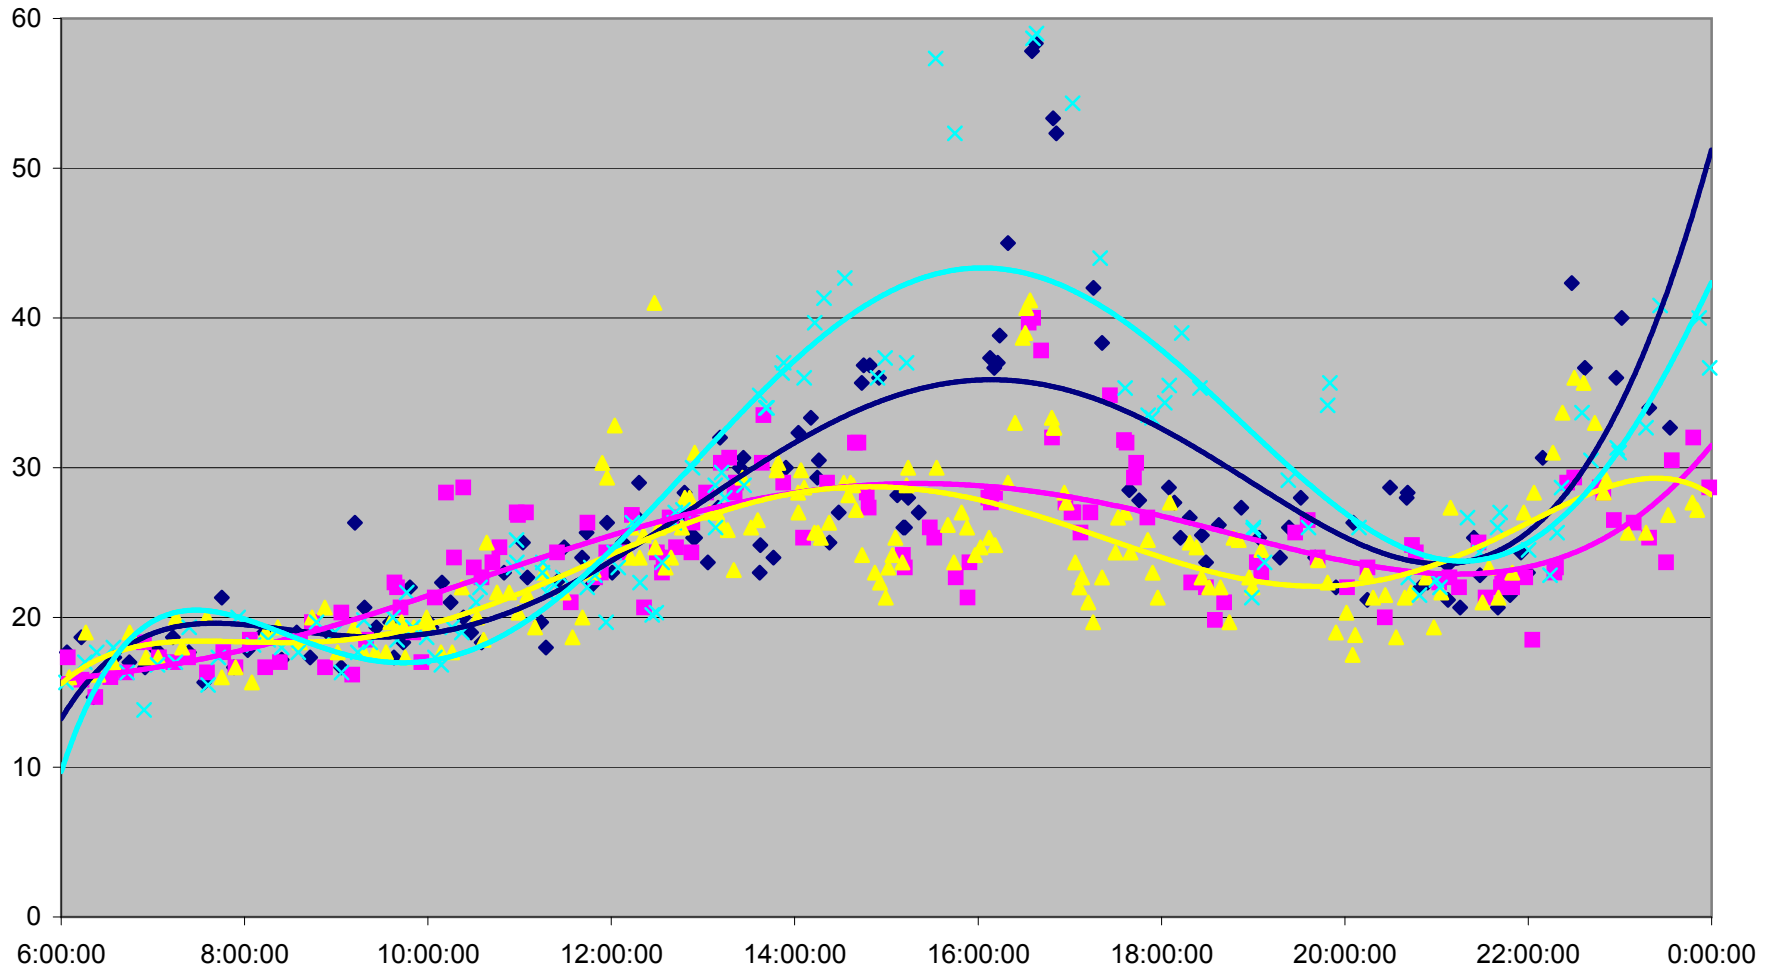

504 King Link Times From Sumach To Crawford Westbound May 2013

504 King Link Times From Sumach To Crawford Westbound May 2013

- | | | | | | | | | | | |
|----------|----------|----------|----------|----------|----------|----------|----------|----------|----------|----------|
| ◆ Wed.1 | ■ Thu.2 | ▲ Fri.3 | × Mon.6 | × Tue.7 | ● Wed.8 | + Thu.9 | - Fri.10 | - Mon.13 | ◇ Tue.14 | ■ Wed.15 |
| ▲ Thu.16 | × Fri.17 | × Tue.21 | ● Wed.22 | + Thu.23 | - Fri.24 | - Mon.27 | ◇ Tue.28 | ■ Wed.29 | ▲ Thu.30 | × Fri.31 |

504 King Link Times From Sumach To Crawford Westbound May 2013

504 King Link Times From Sumach To Crawford Westbound May 2013