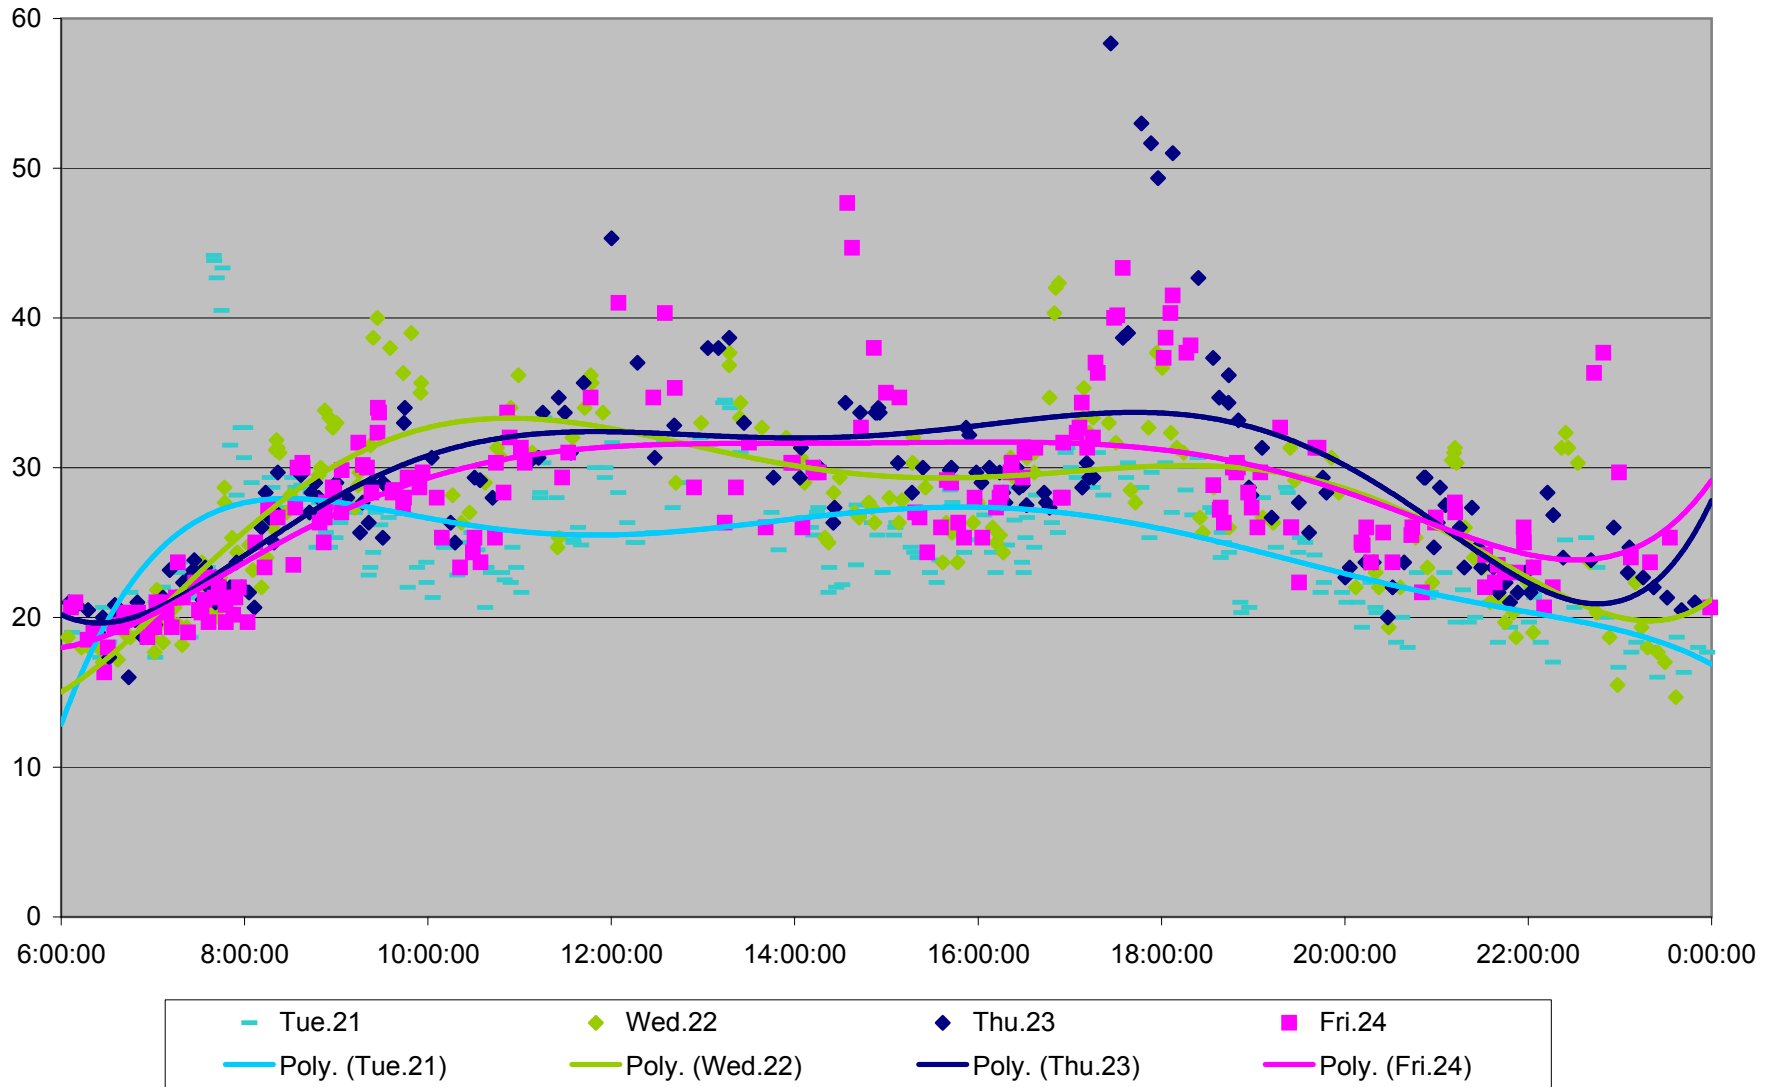

504 King Link Times From Sumach To Crawford Westbound May 2013

504 King Link Times From Sumach To Crawford Westbound May 2013

504 King Link Times From Sumach To Crawford Westbound May 2013

504 King Link Times From Sumach To Crawford Westbound May 2013

504 King Link Times From Sumach To Crawford Westbound May 2013

504 King Link Times From Sumach To Crawford Westbound May 2013

- | | | | | | | | | | | |
|----------|----------|----------|----------|----------|----------|----------|----------|----------|----------|----------|
| ◆ Wed.1 | ■ Thu.2 | ▲ Fri.3 | × Mon.6 | × Tue.7 | ● Wed.8 | + Thu.9 | - Fri.10 | - Mon.13 | ◇ Tue.14 | ■ Wed.15 |
| ▲ Thu.16 | × Fri.17 | × Tue.21 | ● Wed.22 | + Thu.23 | - Fri.24 | - Mon.27 | ◇ Tue.28 | ■ Wed.29 | ▲ Thu.30 | × Fri.31 |

504 King Link Times From Sumach To Crawford Westbound May 2013

504 King Link Times From Sumach To Crawford Westbound May 2013