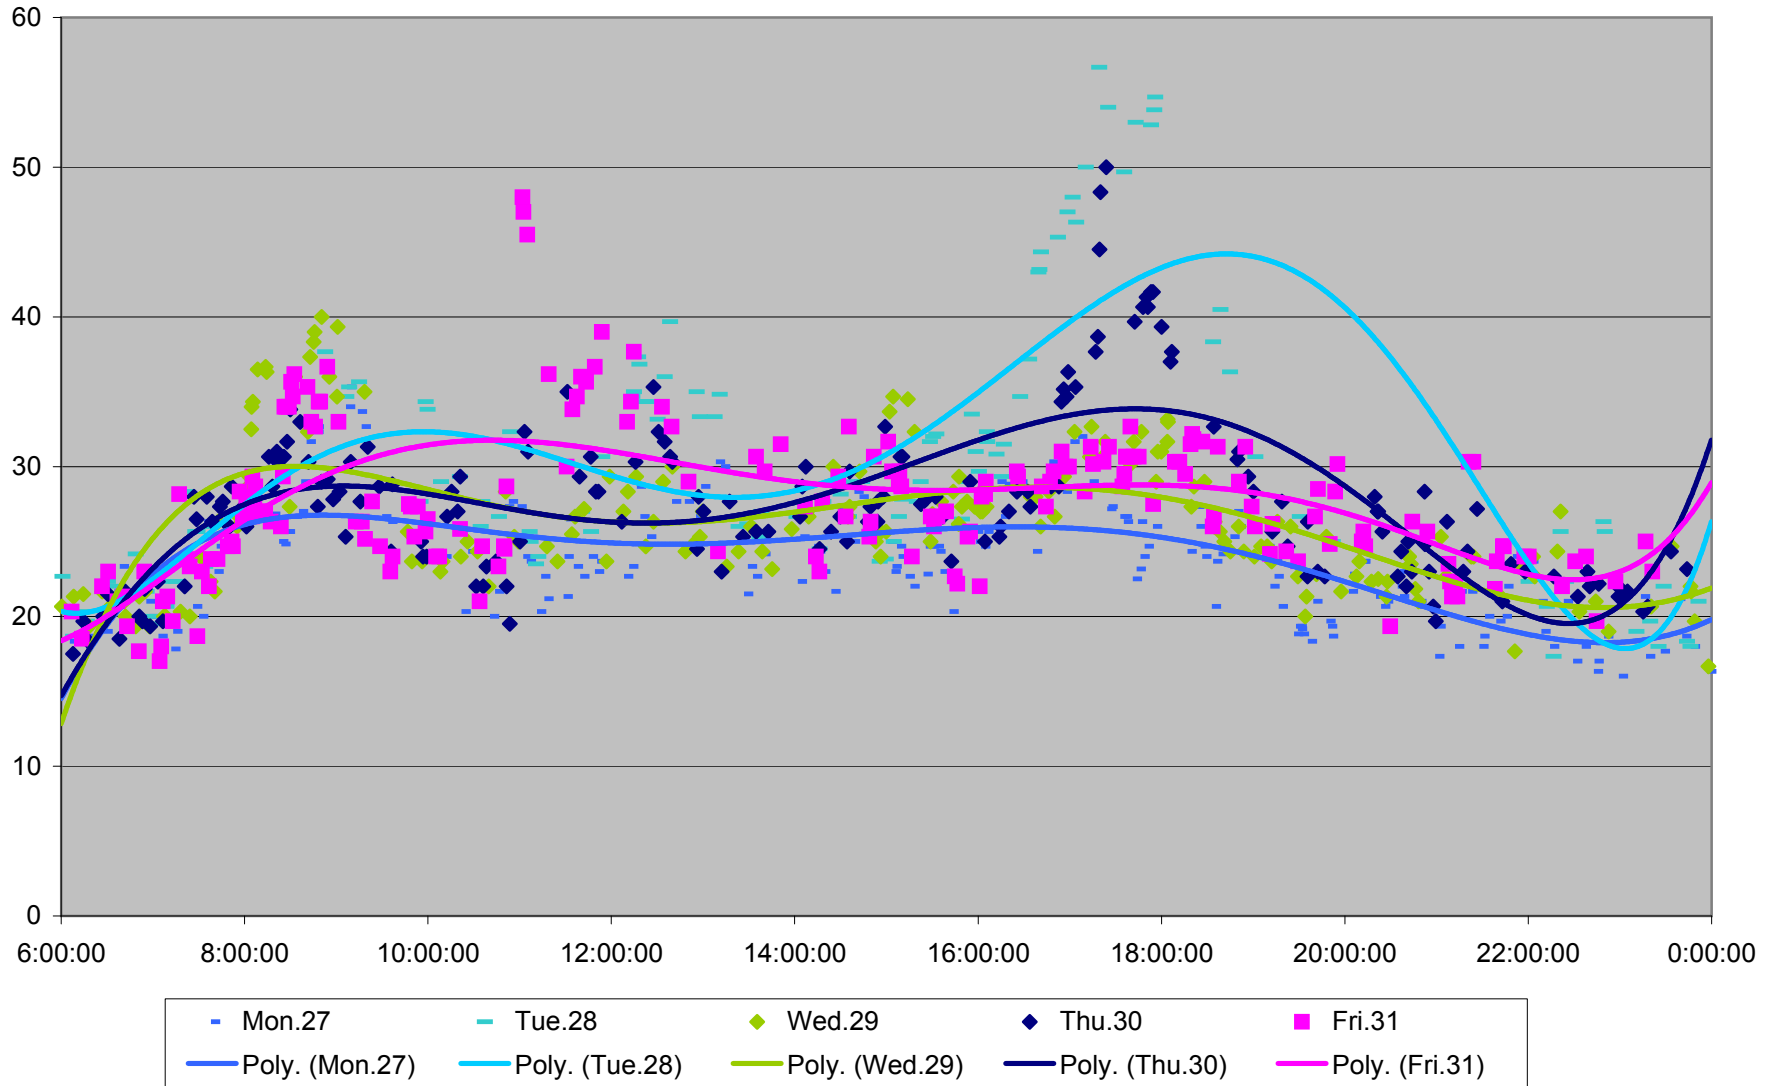

504 King Link Times From Crawford To Sumach Eastbound May 2013

504 King Link Times From Crawford To Sumach Eastbound May 2013

504 King Link Times From Crawford To Sumach Eastbound May 2013

504 King Link Times From Crawford To Sumach Eastbound May 2013