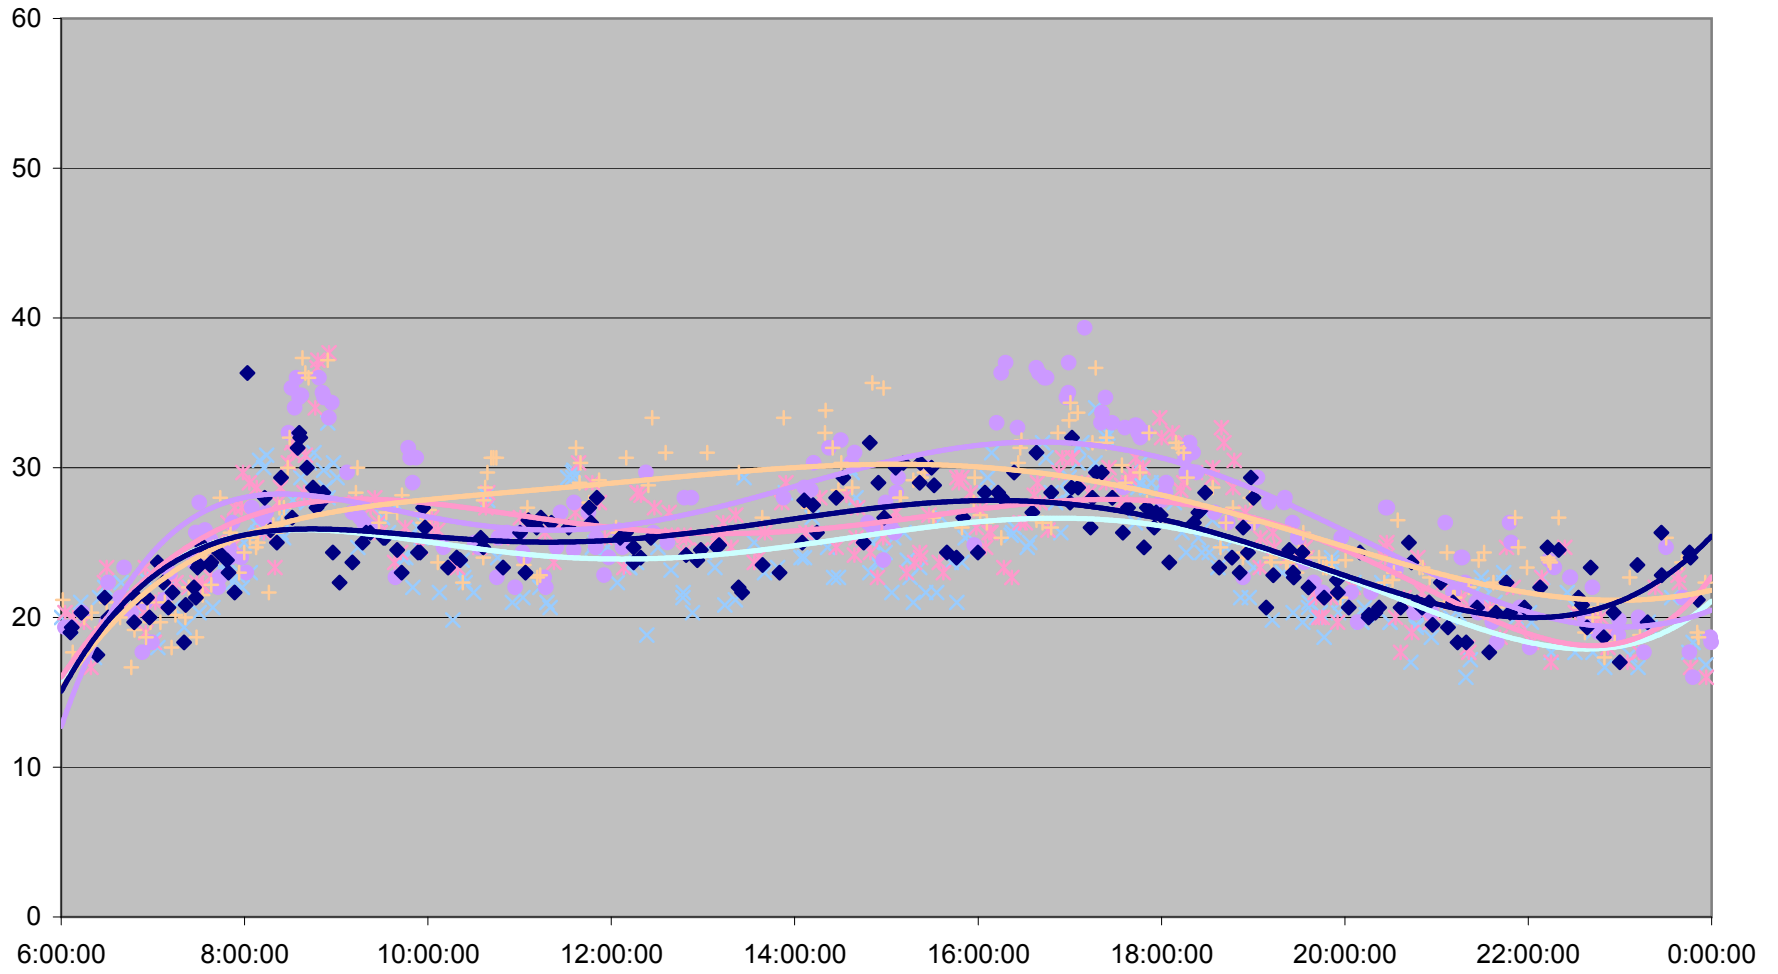

504 King Link Times From Crawford To Sumach Eastbound May 2013

504 King Link Times From Crawford To Sumach Eastbound May 2013

504 King Link Times From Crawford To Sumach Eastbound May 2013

504 King Link Times From Crawford To Sumach Eastbound May 2013