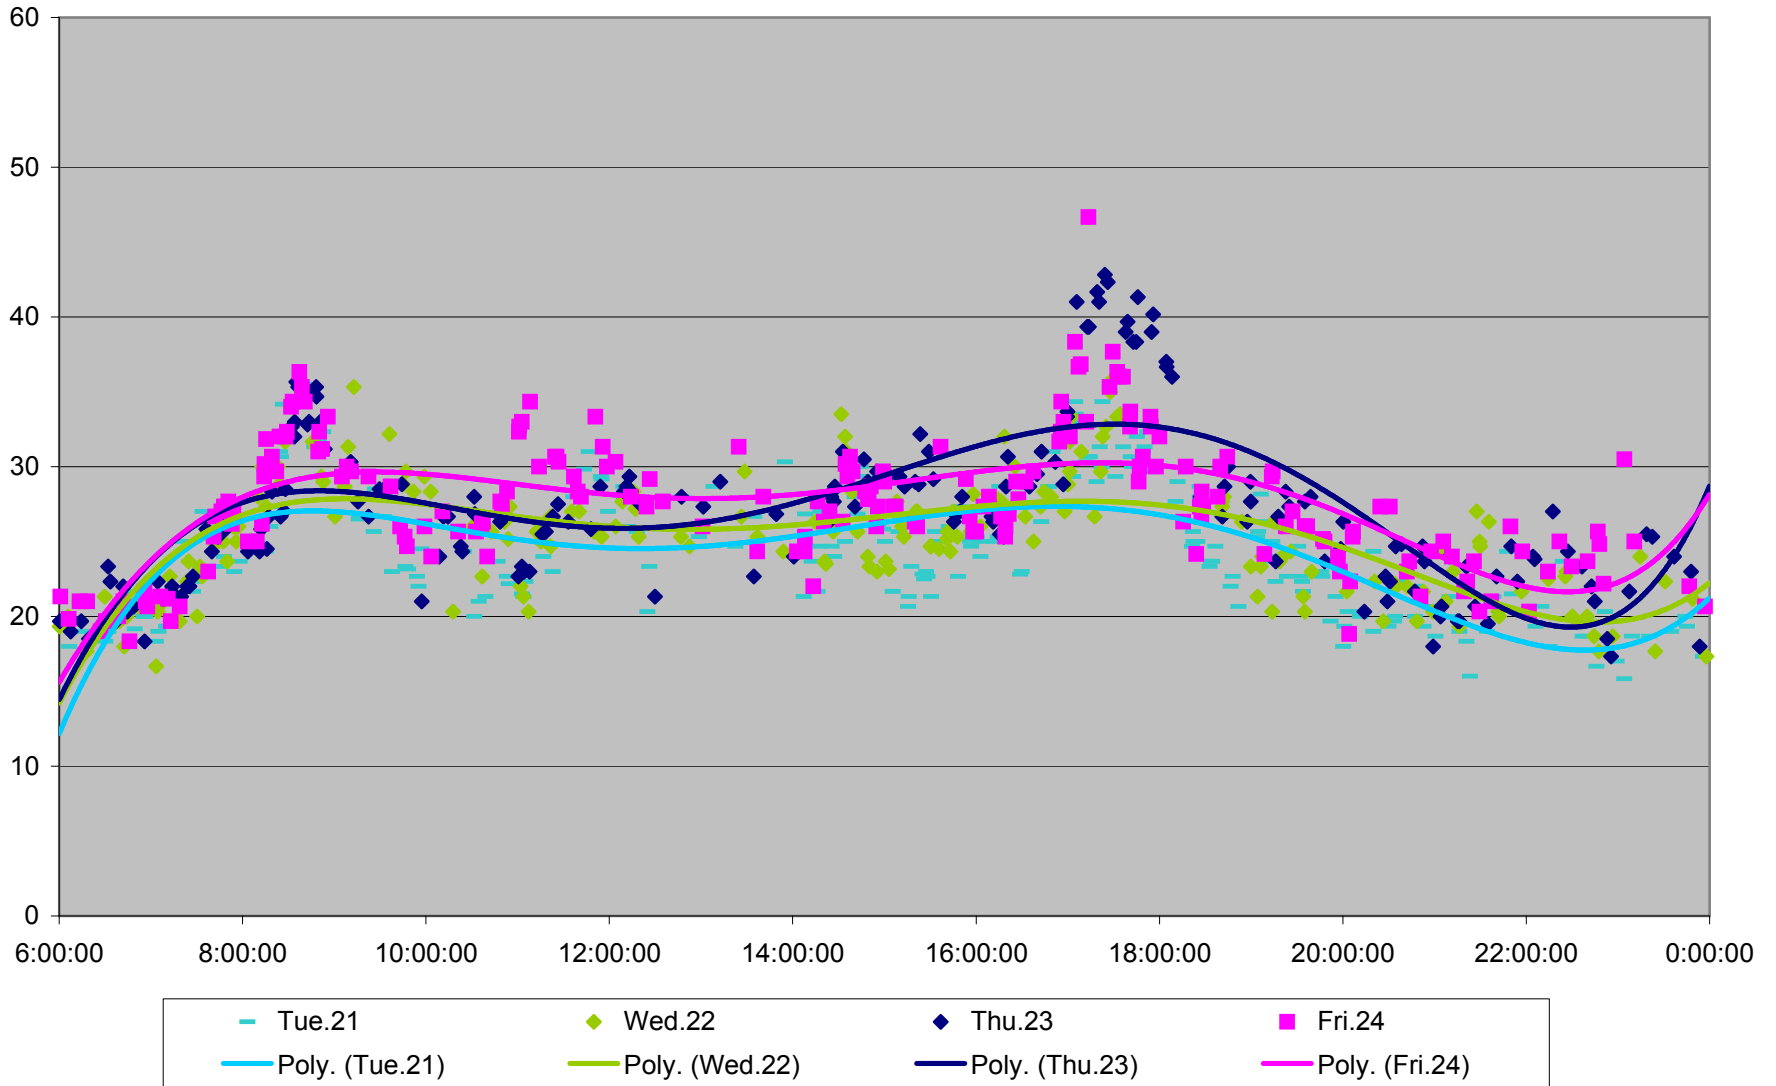

504 King Link Times From Crawford To Sumach Eastbound May 2013

504 King Link Times From Crawford To Sumach Eastbound May 2013

504 King Link Times From Crawford To Sumach Eastbound May 2013

504 King Link Times From Crawford To Sumach Eastbound May 2013