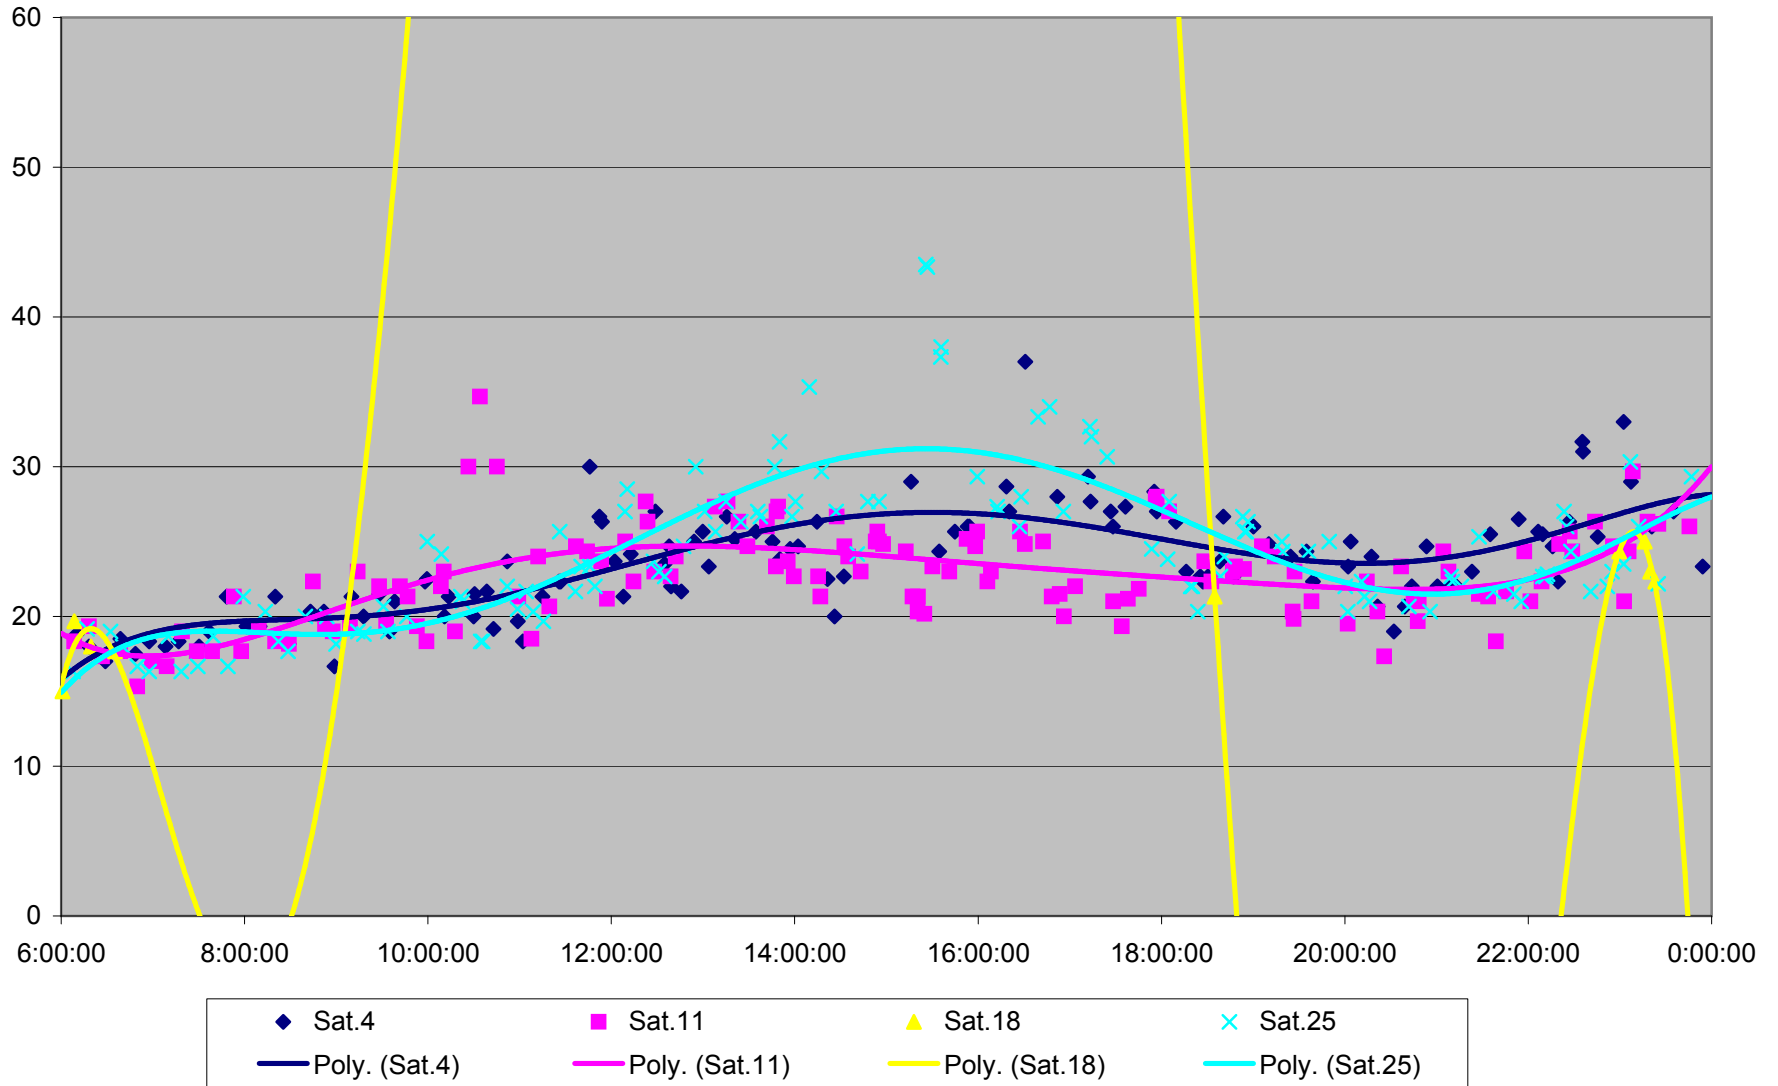

504 King Link Times From Crawford To Sumach Eastbound May 2013

504 King Link Times From Crawford To Sumach Eastbound May 2013

504 King Link Times From Crawford To Sumach Eastbound May 2013

504 King Link Times From Crawford To Sumach Eastbound May 2013