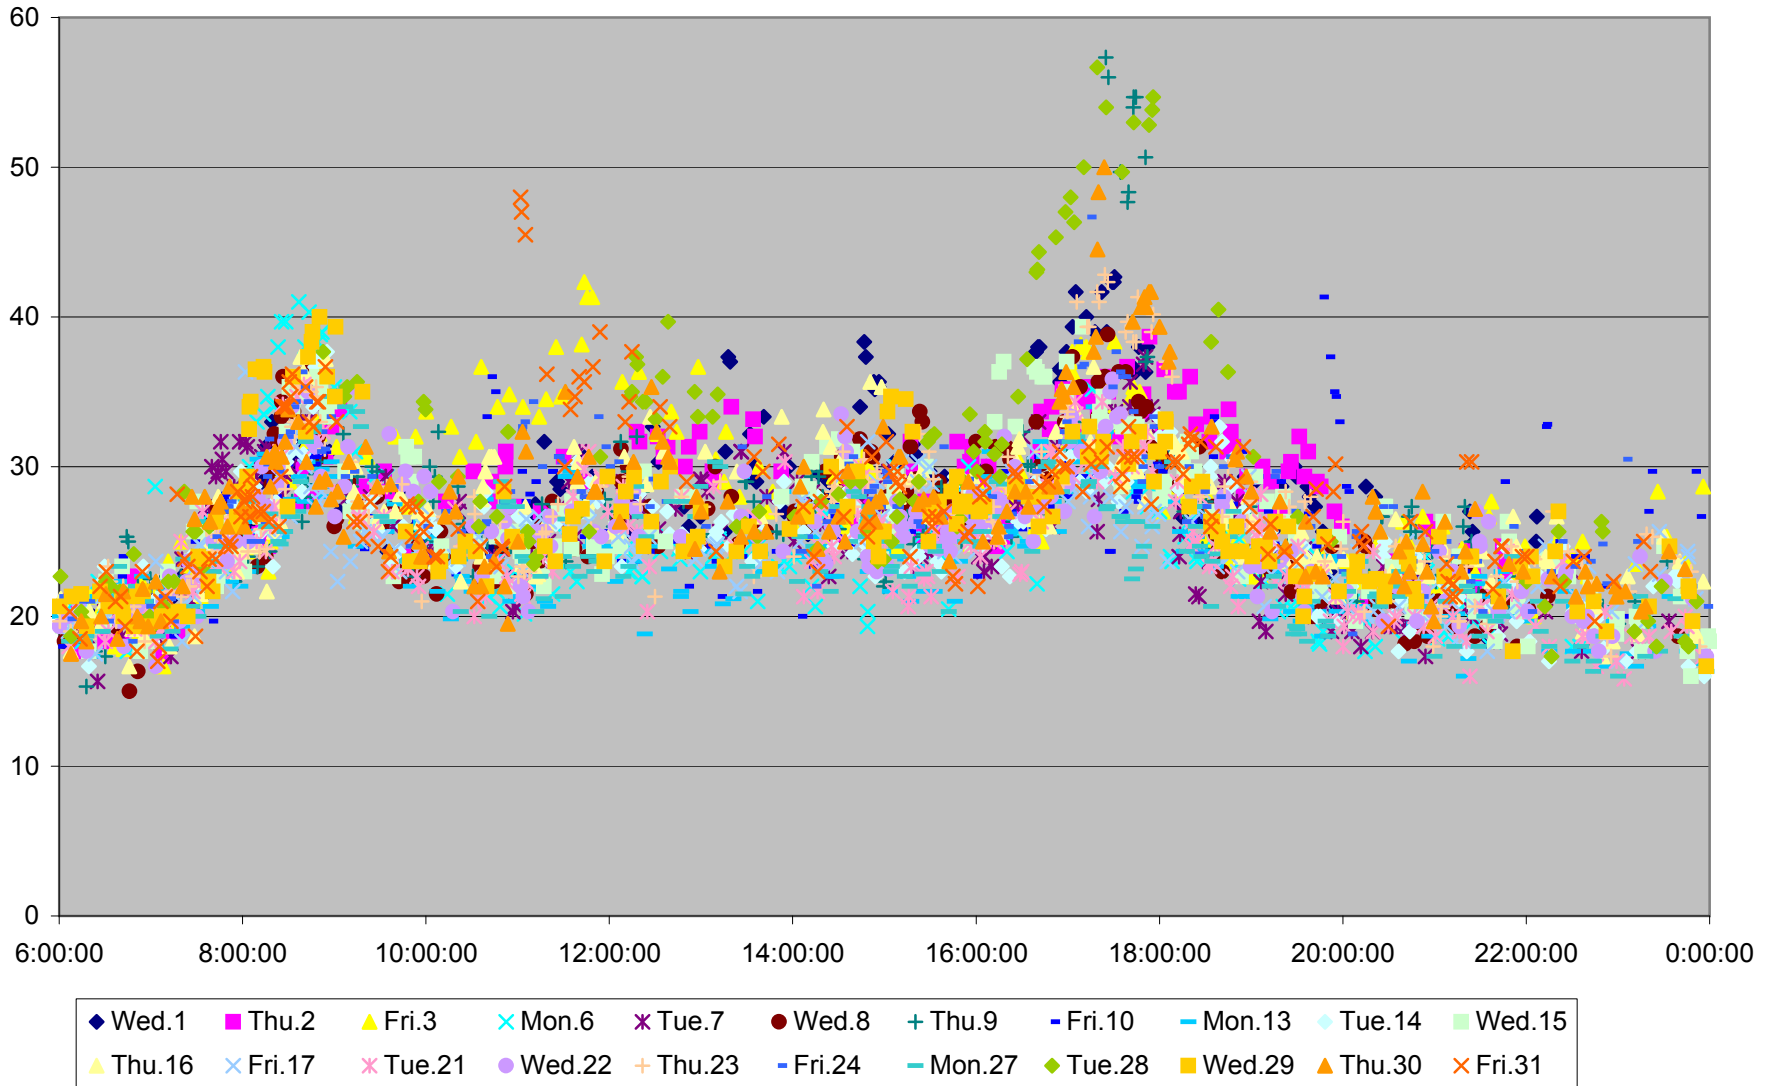

504 King Link Times From Crawford To Sumach Eastbound May 2013

504 King Link Times From Crawford To Sumach Eastbound May 2013

504 King Link Times From Crawford To Sumach Eastbound May 2013

504 King Link Times From Crawford To Sumach Eastbound May 2013