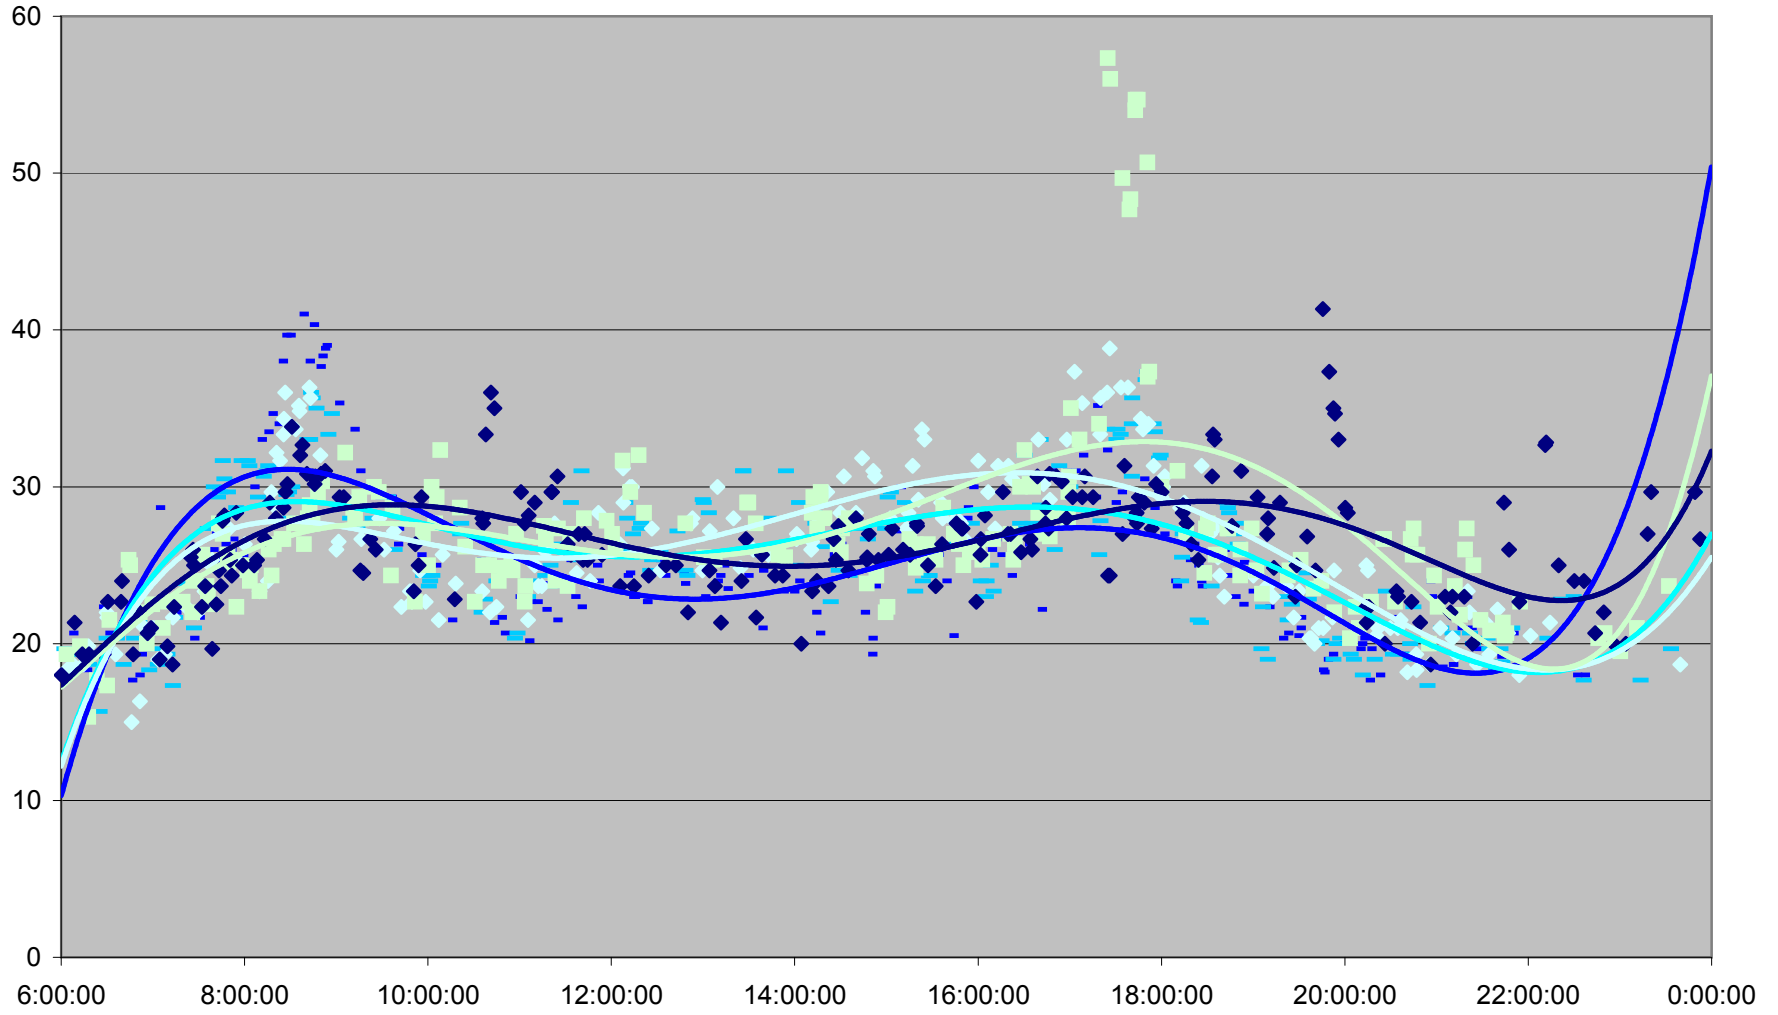

504 King Link Times From Crawford To Sumach Eastbound May 2013

504 King Link Times From Crawford To Sumach Eastbound May 2013

504 King Link Times From Crawford To Sumach Eastbound May 2013

504 King Link Times From Crawford To Sumach Eastbound May 2013