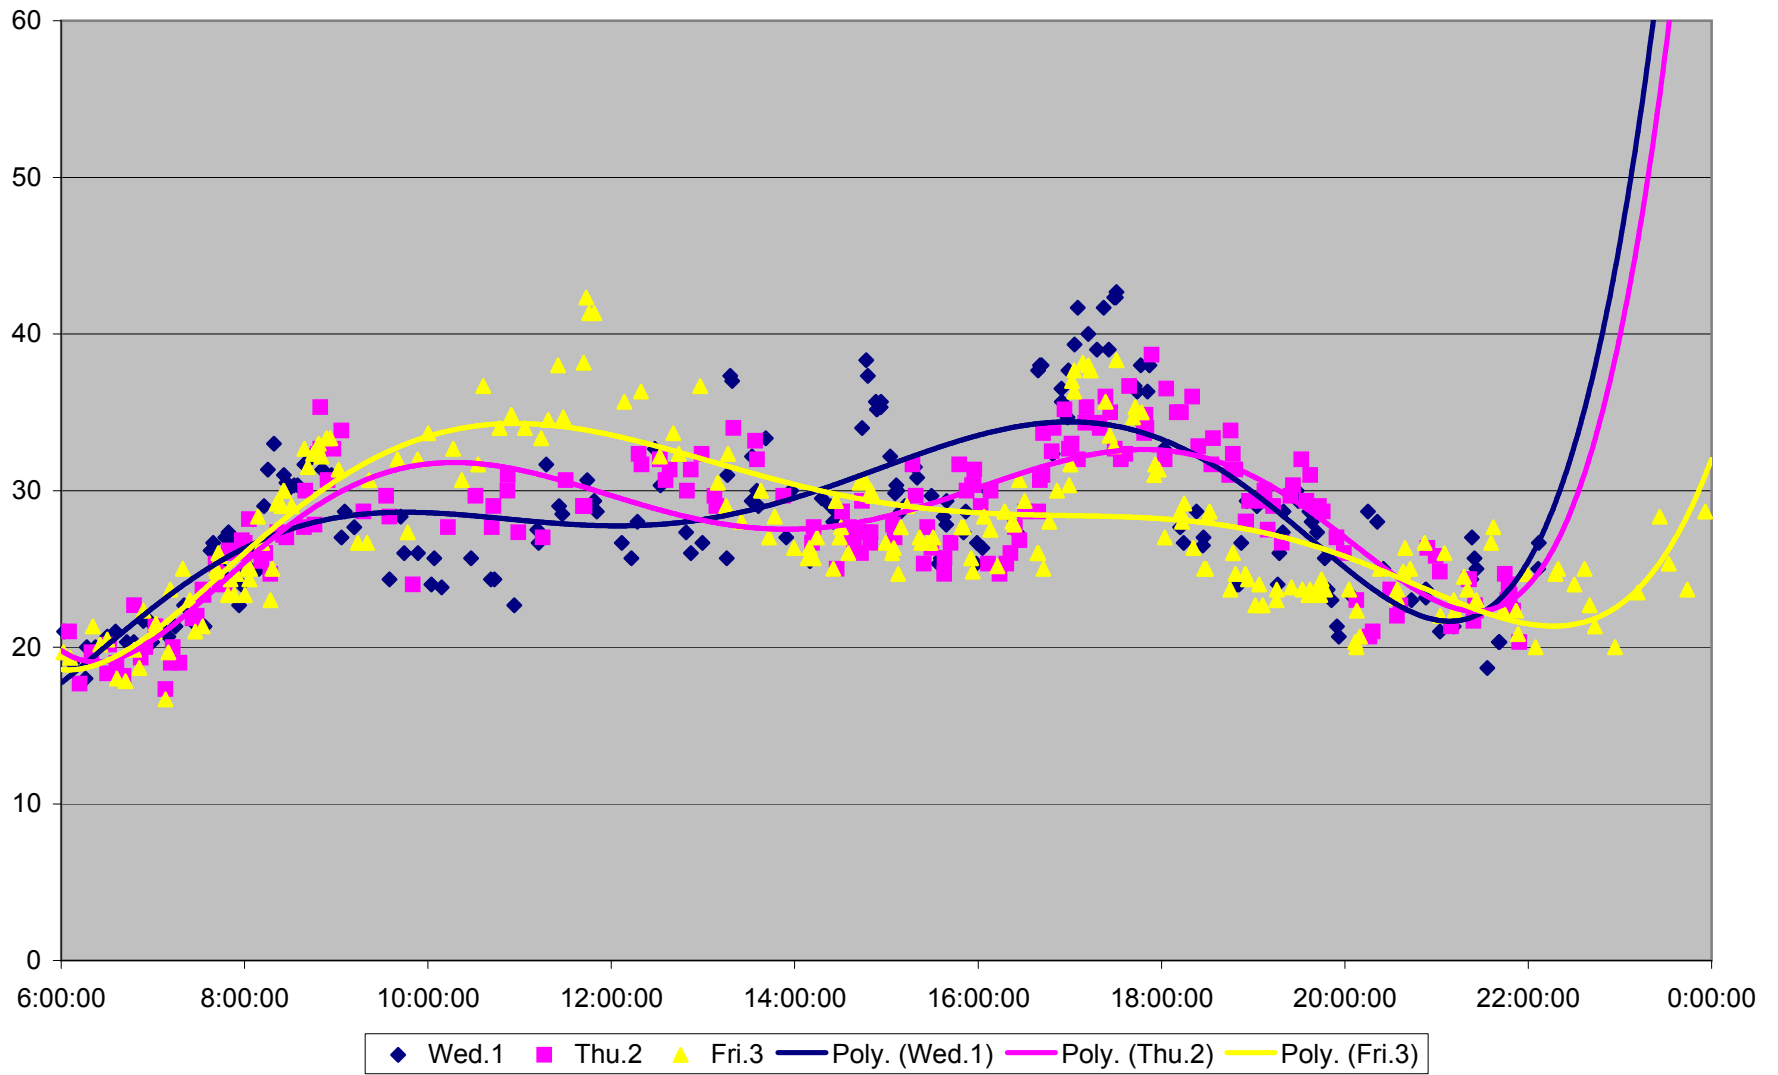

504 King Link Times From Crawford To Sumach Eastbound May 2013

504 King Link Times From Crawford To Sumach Eastbound May 2013

504 King Link Times From Crawford To Sumach Eastbound May 2013

504 King Link Times From Crawford To Sumach Eastbound May 2013