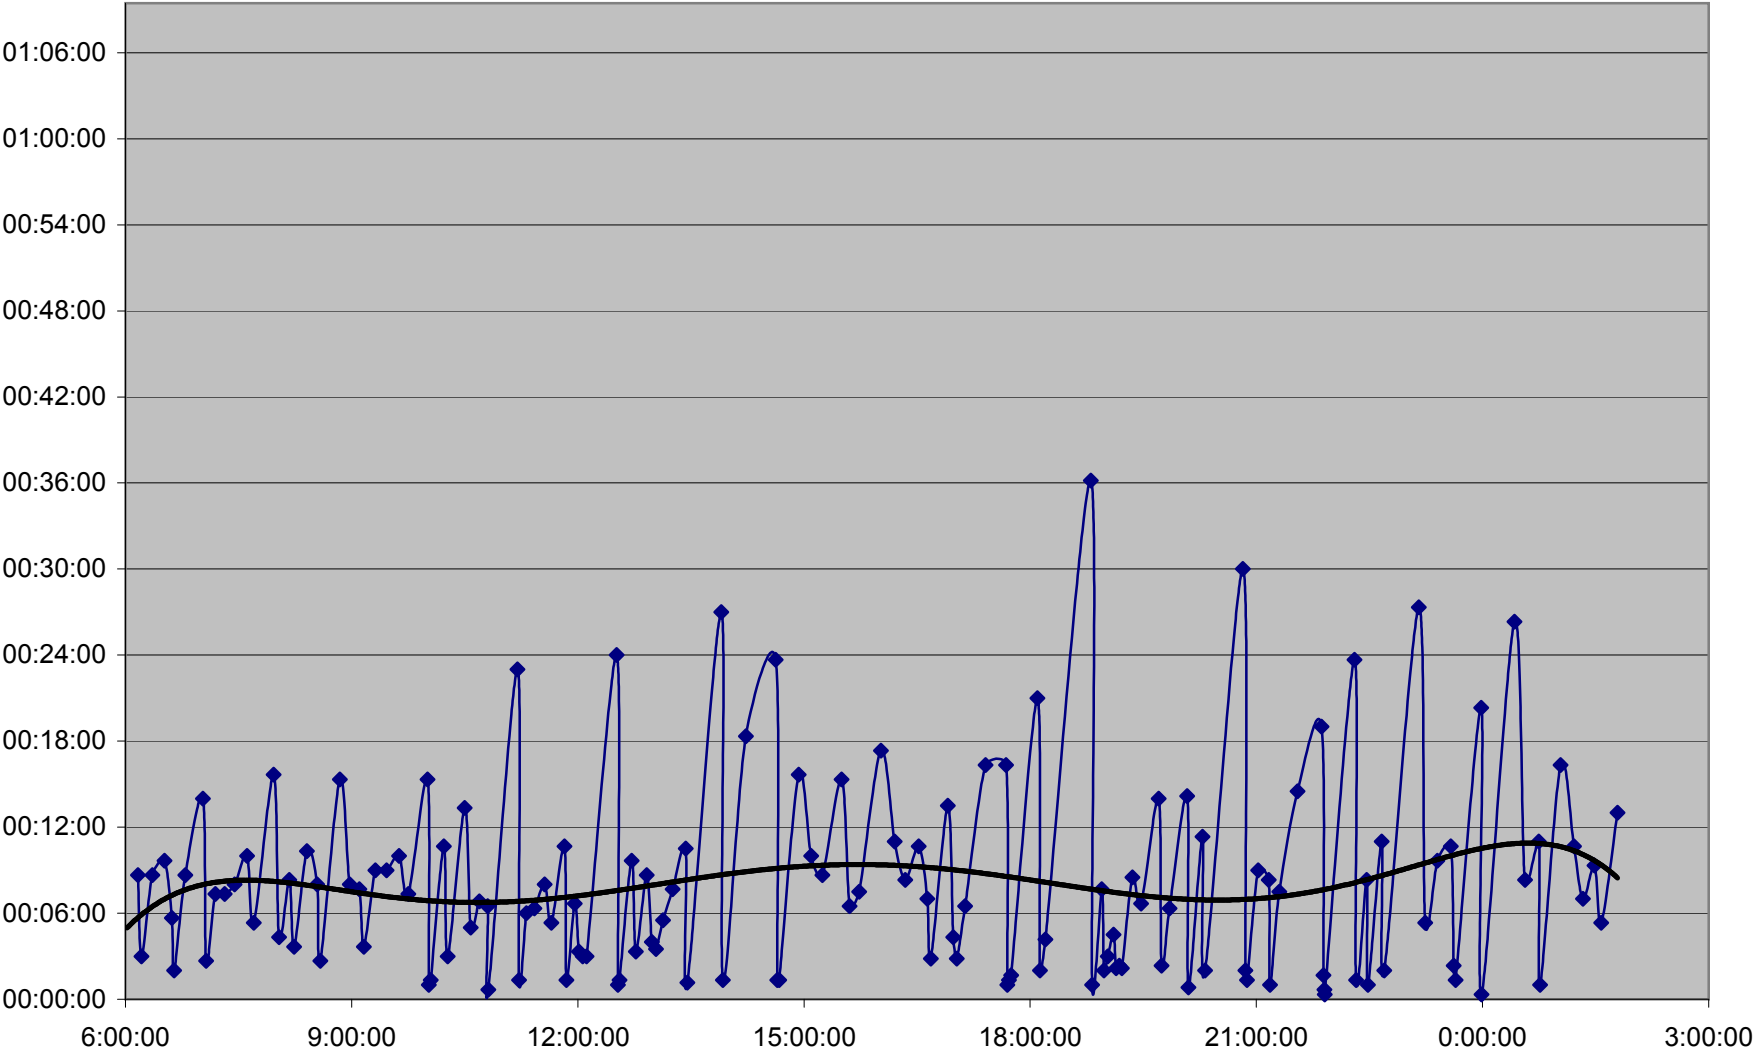

501 Queen Headways Saturday 25 May 2013 at Neville Loop Eastbound

501 Queen Headways Saturday 25 May 2013 at Woodbine Ave. Eastbound

501 Queen Headways Saturday 25 May 2013 at East of Coxwell Ave. Eastbound

501 Queen Headways Saturday 25 May 2013 at Greenwood Ave. Eastbound

501 Queen Headways Saturday 25 May 2013 at West of Broadview Ave. Eastbound

501 Queen Headways Saturday 25 May 2013 at Yonge St. Eastbound

501 Queen Headways Saturday 25 May 2013 at Spadina Ave. Eastbound

501 Queen Headways Saturday 25 May 2013 at Strachan Ave. Eastbound

501 Queen Headways Saturday 25 May 2013 at Dufferin St. Eastbound

501 Queen Headways Saturday 25 May 2013 at Triller Ave. Eastbound

501 Queen Headways Saturday 25 May 2013 at Parkside Dr. Eastbound

501 Queen Headways Saturday 25 May 2013 at Queensway Humber Eastbound

501 Queen Headways Saturday 25 May 2013 at Lakeshore Humber Eastbound