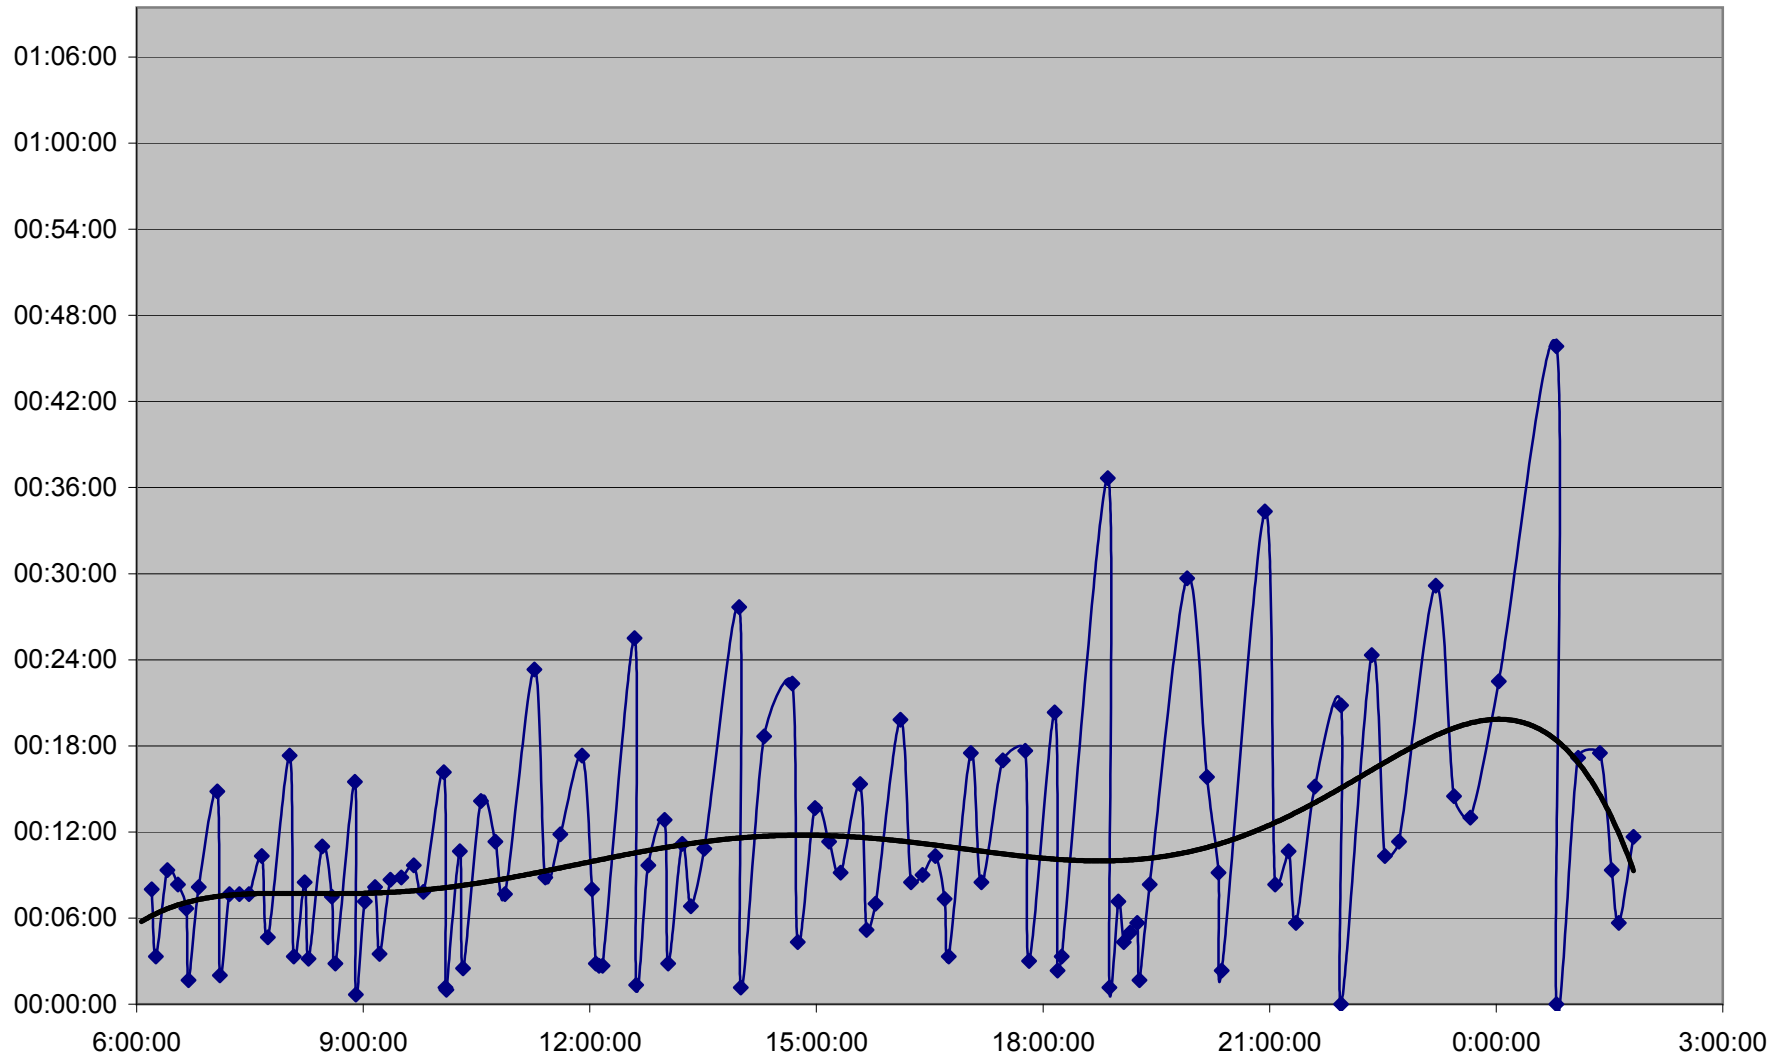

501 Queen Headways Saturday 25 May 2013 at Neville Loop Eastbound

501 Queen Headways Saturday 25 May 2013 at Woodbine Ave. Eastbound

501 Queen Headways Saturday 25 May 2013 at East of Coxwell Ave. Eastbound

501 Queen Headways Saturday 25 May 2013 at Greenwood Ave. Eastbound

501 Queen Headways Saturday 25 May 2013 at West of Broadview Ave. Eastbound

501 Queen Headways Saturday 25 May 2013 at Yonge St. Eastbound

501 Queen Headways Saturday 25 May 2013 at Spadina Ave. Eastbound

501 Queen Headways Saturday 25 May 2013 at Strachan Ave. Eastbound

501 Queen Headways Saturday 25 May 2013 at Dufferin St. Eastbound

501 Queen Headways Saturday 25 May 2013 at Triller Ave. Eastbound

501 Queen Headways Saturday 25 May 2013 at Parkside Dr. Eastbound

501 Queen Headways Saturday 25 May 2013 at Queensway Humber Eastbound

501 Queen Headways Saturday 25 May 2013 at Lakeshore Humber Eastbound