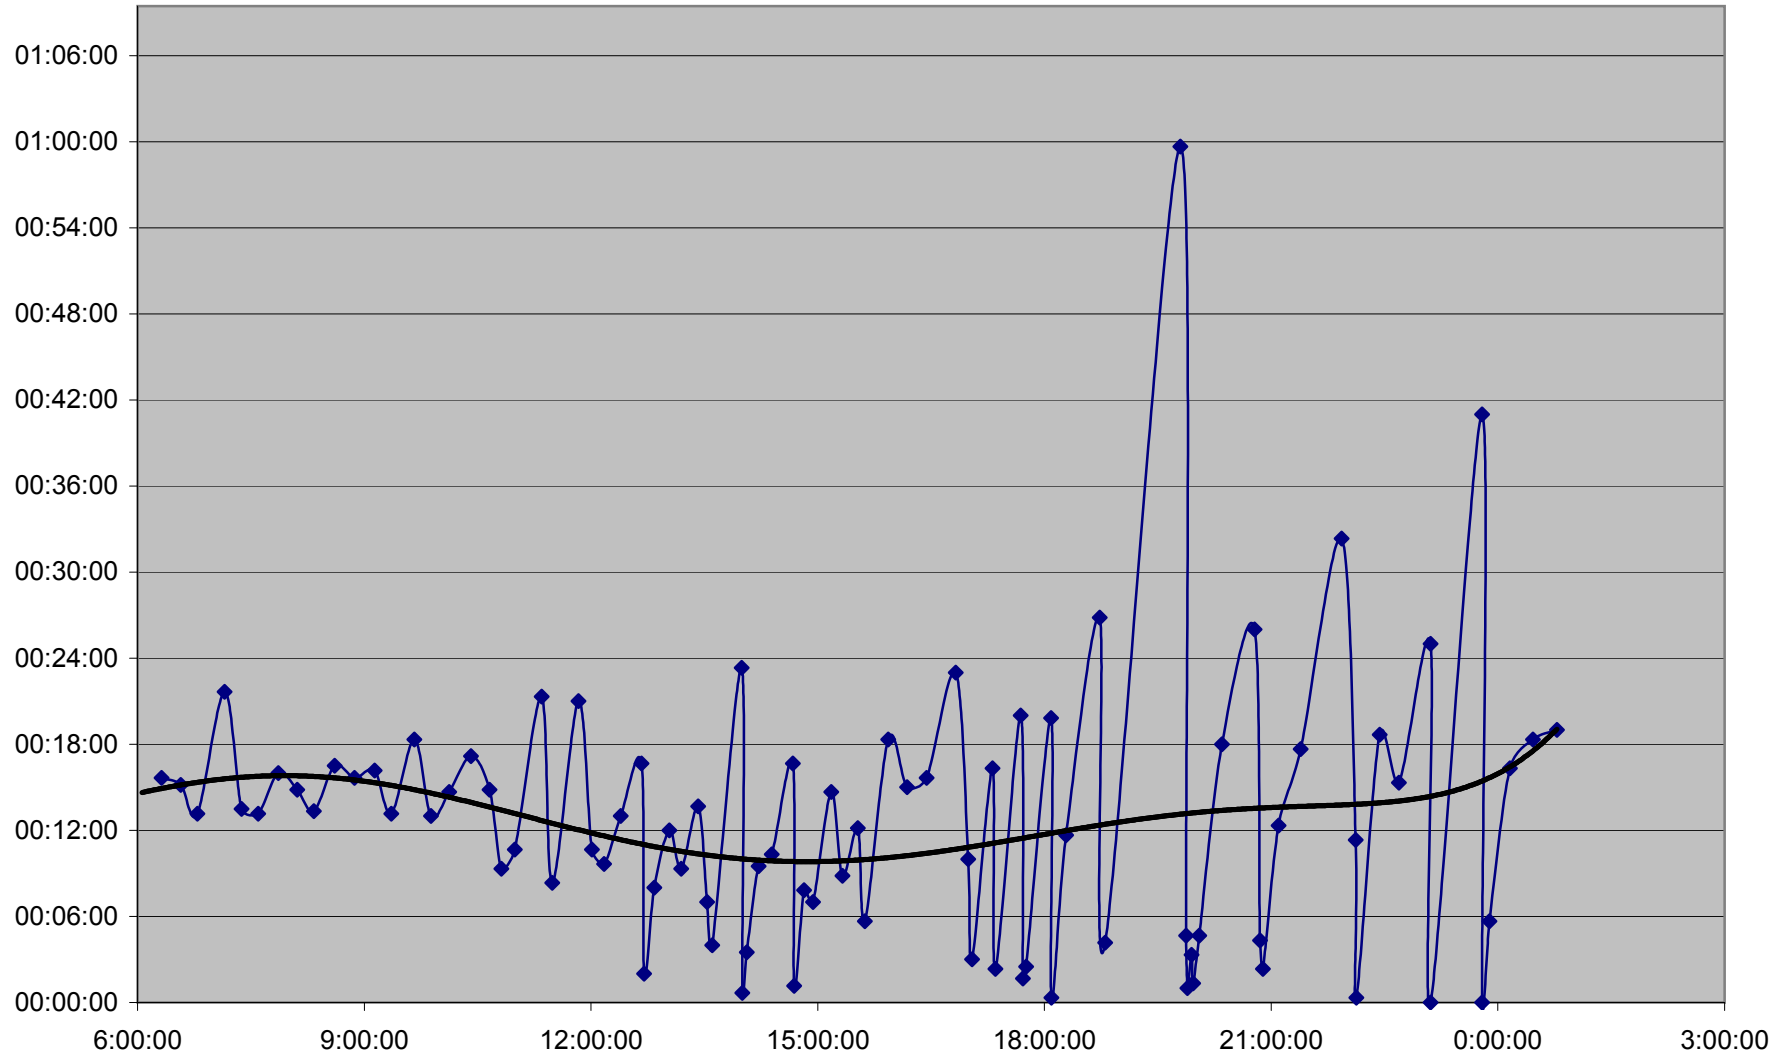

501 Queen Headways Saturday 25 May 2013 at Spadina Ave. Eastbound

501 Queen Headways Saturday 25 May 2013 at Strachan Ave. Eastbound

501 Queen Headways Saturday 25 May 2013 at Dufferin St. Eastbound

501 Queen Headways Saturday 25 May 2013 at Triller Ave. Eastbound

501 Queen Headways Saturday 25 May 2013 at Parkside Dr. Eastbound

501 Queen Headways Saturday 25 May 2013 at Queensway Humber Eastbound

501 Queen Headways Saturday 25 May 2013 at Lakeshore Humber Eastbound

501 Queen Headways Saturday 25 May 2013 at Royal York Eastbound

501 Queen Headways Saturday 25 May 2013 at Kipling Eastbound

501 Queen Headways Saturday 25 May 2013 at Long Branch Loop Eastbound