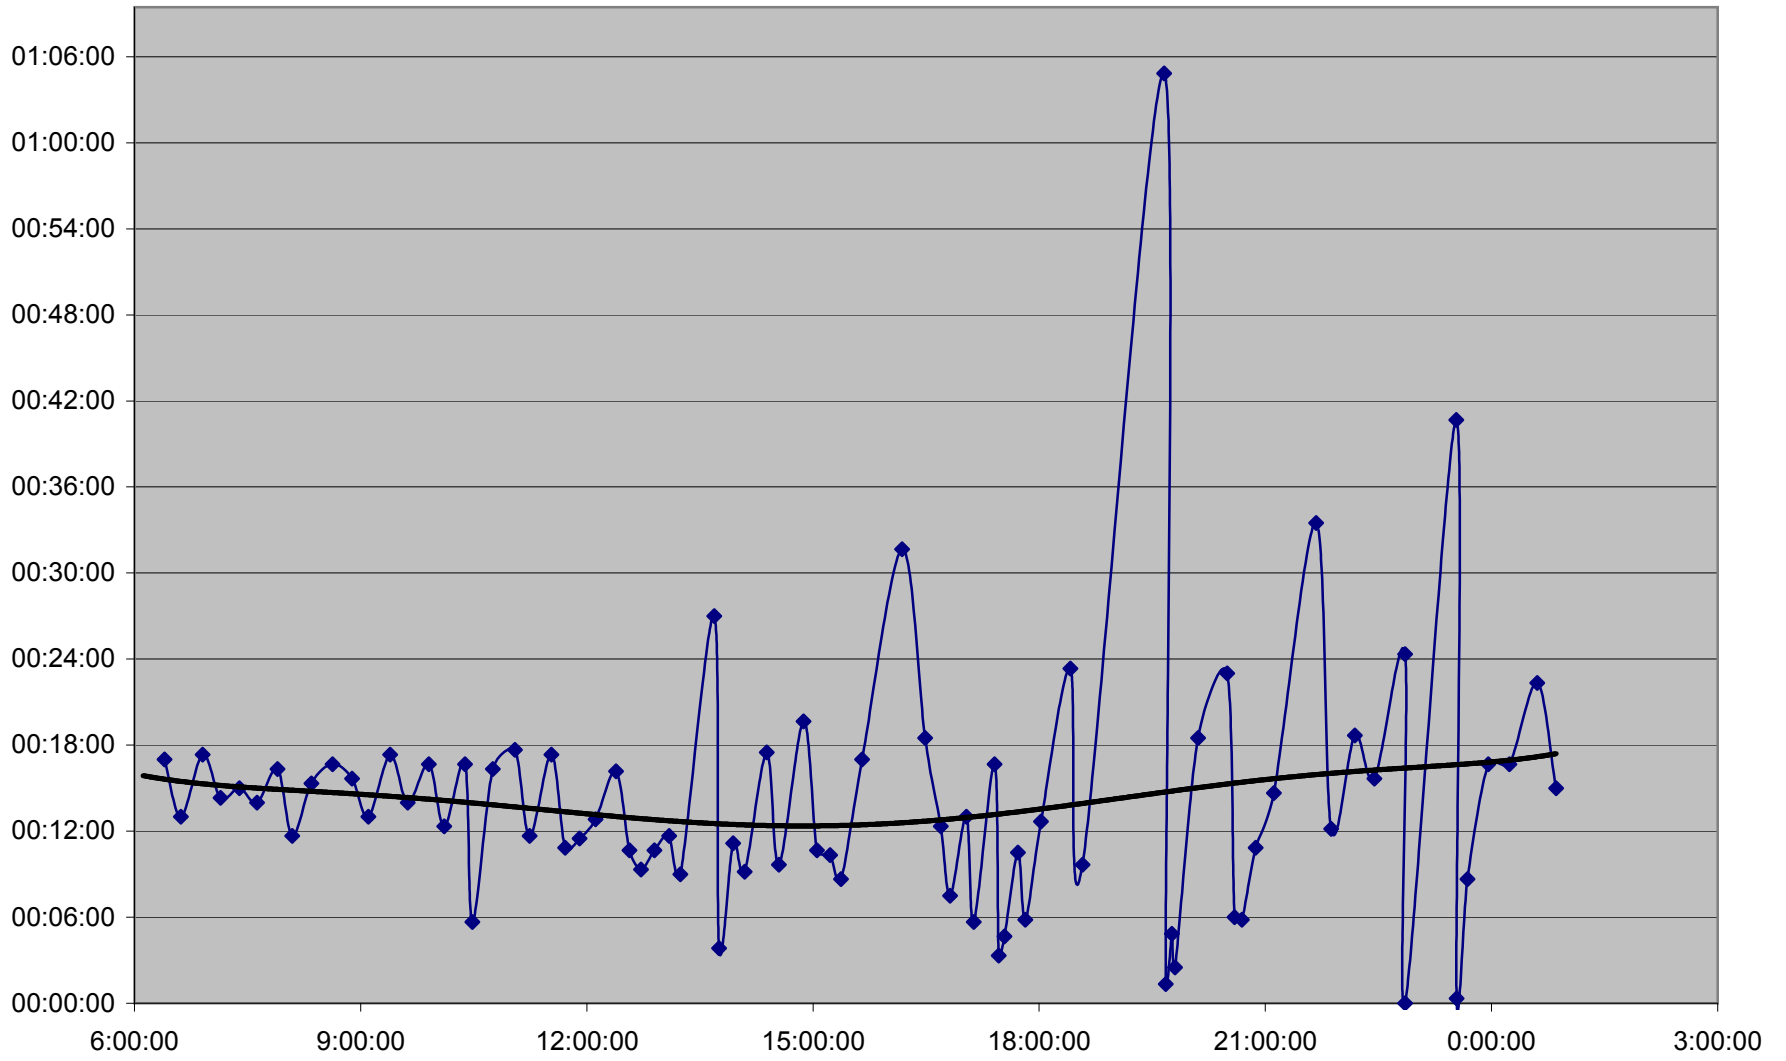

501 Queen Headways Saturday 25 May 2013 at Parkside Dr. Eastbound

501 Queen Headways Saturday 25 May 2013 at Queensway Humber Eastbound

501 Queen Headways Saturday 25 May 2013 at Lakeshore Humber Eastbound

501 Queen Headways Saturday 25 May 2013 at Royal York Eastbound

501 Queen Headways Saturday 25 May 2013 at Kipling Eastbound

501 Queen Headways Saturday 25 May 2013 at Long Branch Loop Eastbound