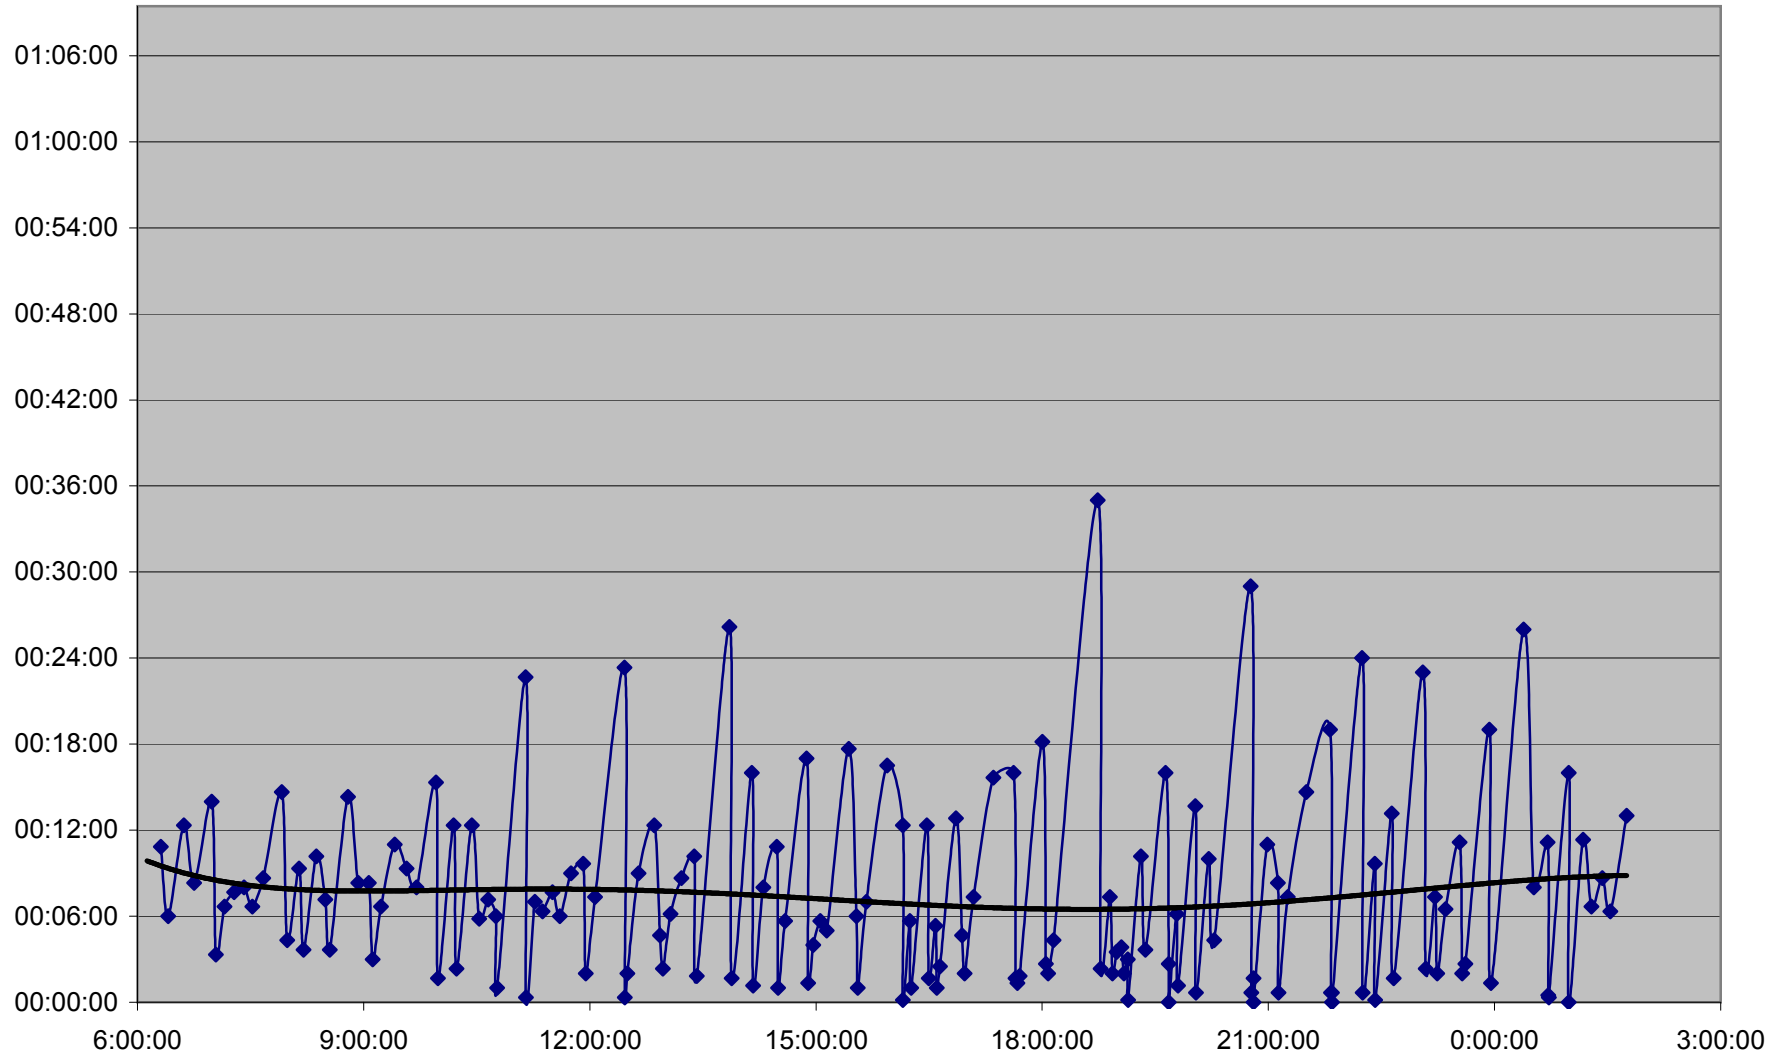

501 Queen Headways Saturday 25 May 2013 at Neville Loop Eastbound

501 Queen Headways Saturday 25 May 2013 at Woodbine Ave. Eastbound

501 Queen Headways Saturday 25 May 2013 at East of Coxwell Ave. Eastbound

501 Queen Headways Saturday 25 May 2013 at Greenwood Ave. Eastbound

501 Queen Headways Saturday 25 May 2013 at West of Broadview Ave. Eastbound

501 Queen Headways Saturday 25 May 2013 at Yonge St. Eastbound

501 Queen Headways Saturday 25 May 2013 at Spadina Ave. Eastbound

501 Queen Headways Saturday 25 May 2013 at Strachan Ave. Eastbound

501 Queen Headways Saturday 25 May 2013 at Dufferin St. Eastbound

501 Queen Headways Saturday 25 May 2013 at Triller Ave. Eastbound

501 Queen Headways Saturday 25 May 2013 at Royal York Eastbound

501 Queen Headways Saturday 25 May 2013 at Kipling Eastbound

501 Queen Headways Saturday 25 May 2013 at Long Branch Loop Eastbound