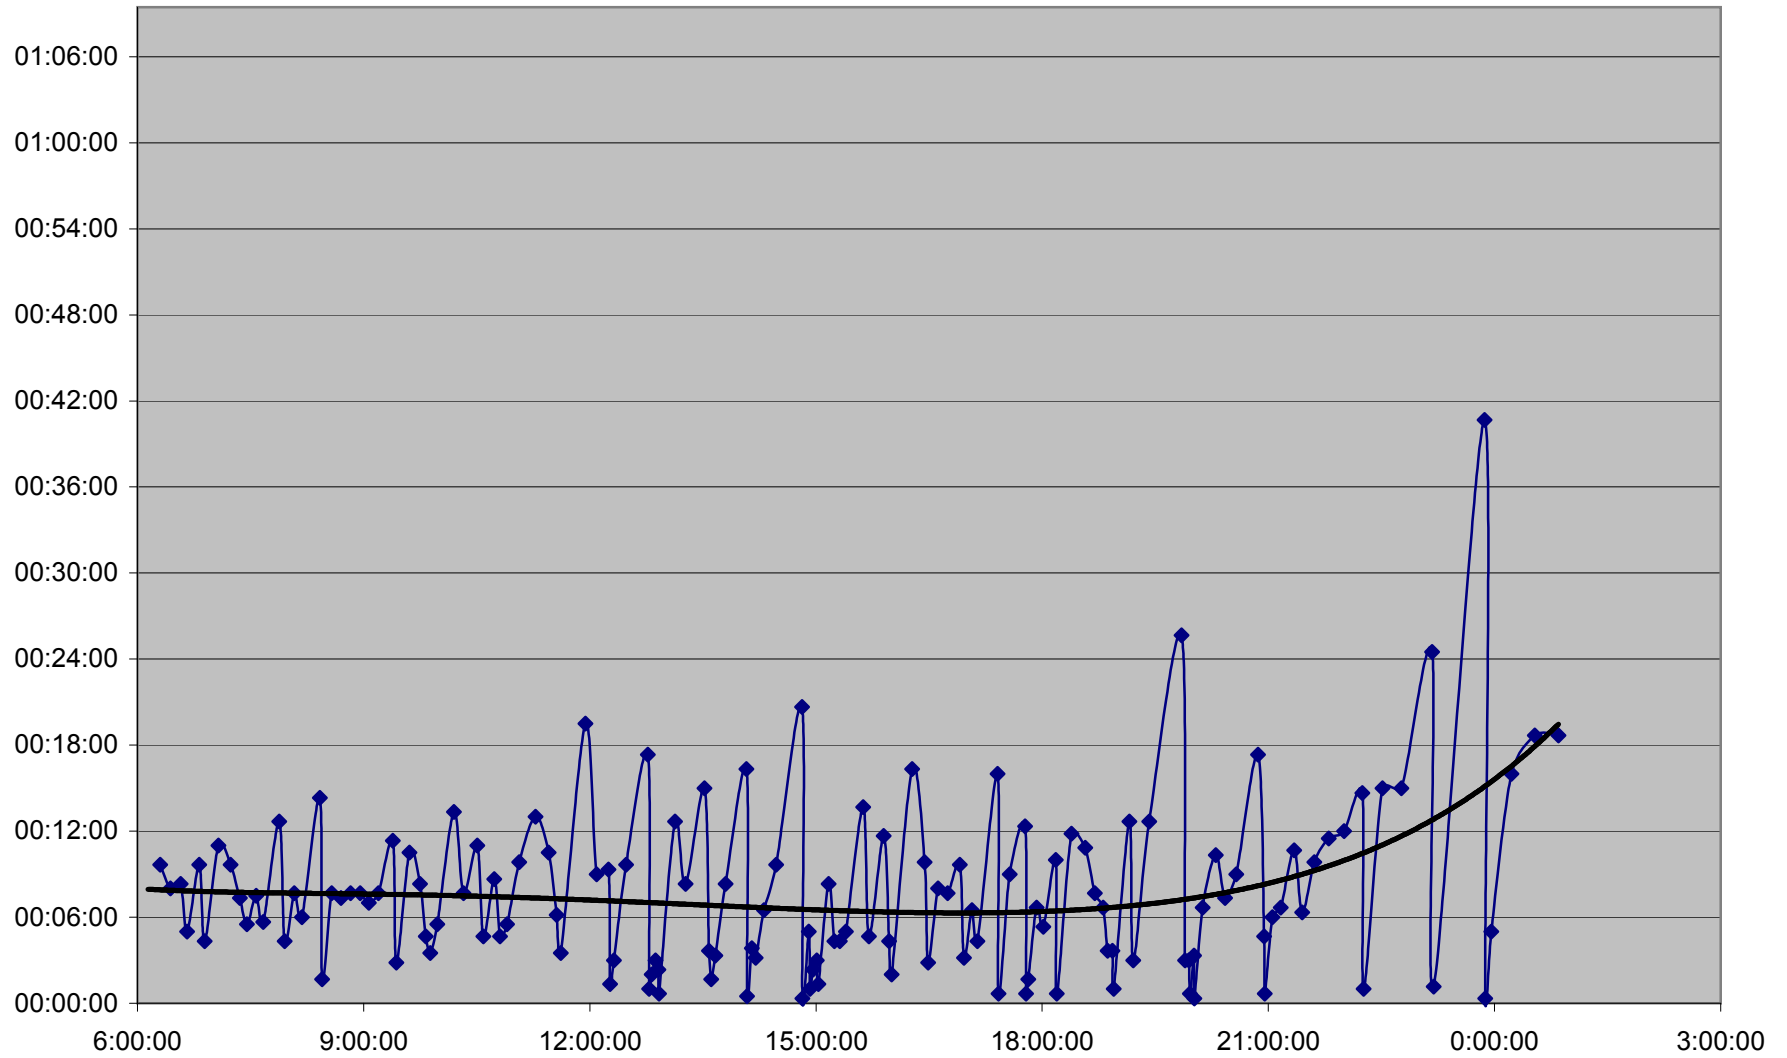

501 Queen Headways Saturday 25 May 2013 at Spadina Ave. Eastbound

501 Queen Headways Saturday 25 May 2013 at Strachan Ave. Eastbound

501 Queen Headways Saturday 25 May 2013 at Dufferin St. Eastbound

501 Queen Headways Saturday 25 May 2013 at Triller Ave. Eastbound

501 Queen Headways Saturday 25 May 2013 at Parkside Dr. Eastbound

501 Queen Headways Saturday 25 May 2013 at Queensway Humber Eastbound

501 Queen Headways Saturday 25 May 2013 at Lakeshore Humber Eastbound

501 Queen Headways Saturday 25 May 2013 at Royal York Eastbound

501 Queen Headways Saturday 25 May 2013 at Kipling Eastbound

501 Queen Headways Saturday 25 May 2013 at Long Branch Loop Eastbound