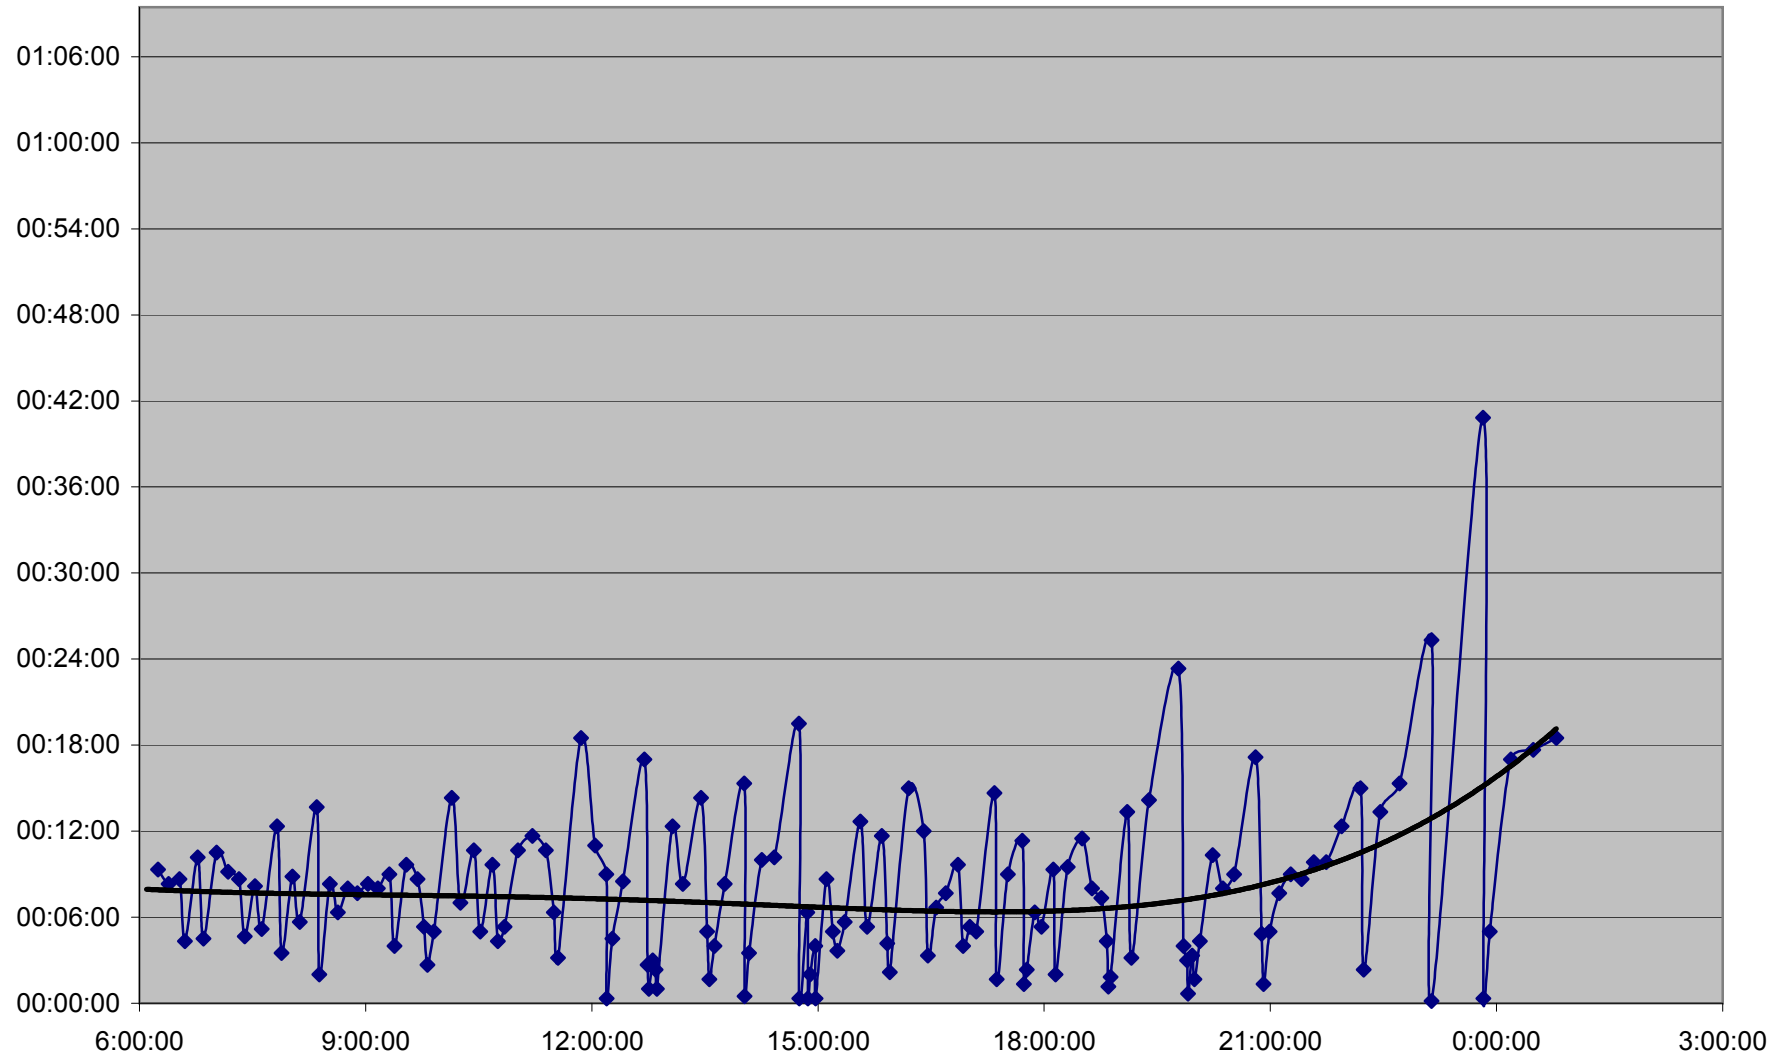

501 Queen Headways Saturday 25 May 2013 at Spadina Ave. Eastbound

501 Queen Headways Saturday 25 May 2013 at Strachan Ave. Eastbound

501 Queen Headways Saturday 25 May 2013 at Dufferin St. Eastbound

501 Queen Headways Saturday 25 May 2013 at Triller Ave. Eastbound

501 Queen Headways Saturday 25 May 2013 at Parkside Dr. Eastbound

501 Queen Headways Saturday 25 May 2013 at Queensway Humber Eastbound

501 Queen Headways Saturday 25 May 2013 at Lakeshore Humber Eastbound

501 Queen Headways Saturday 25 May 2013 at Royal York Eastbound

501 Queen Headways Saturday 25 May 2013 at Kipling Eastbound

501 Queen Headways Saturday 25 May 2013 at Long Branch Loop Eastbound