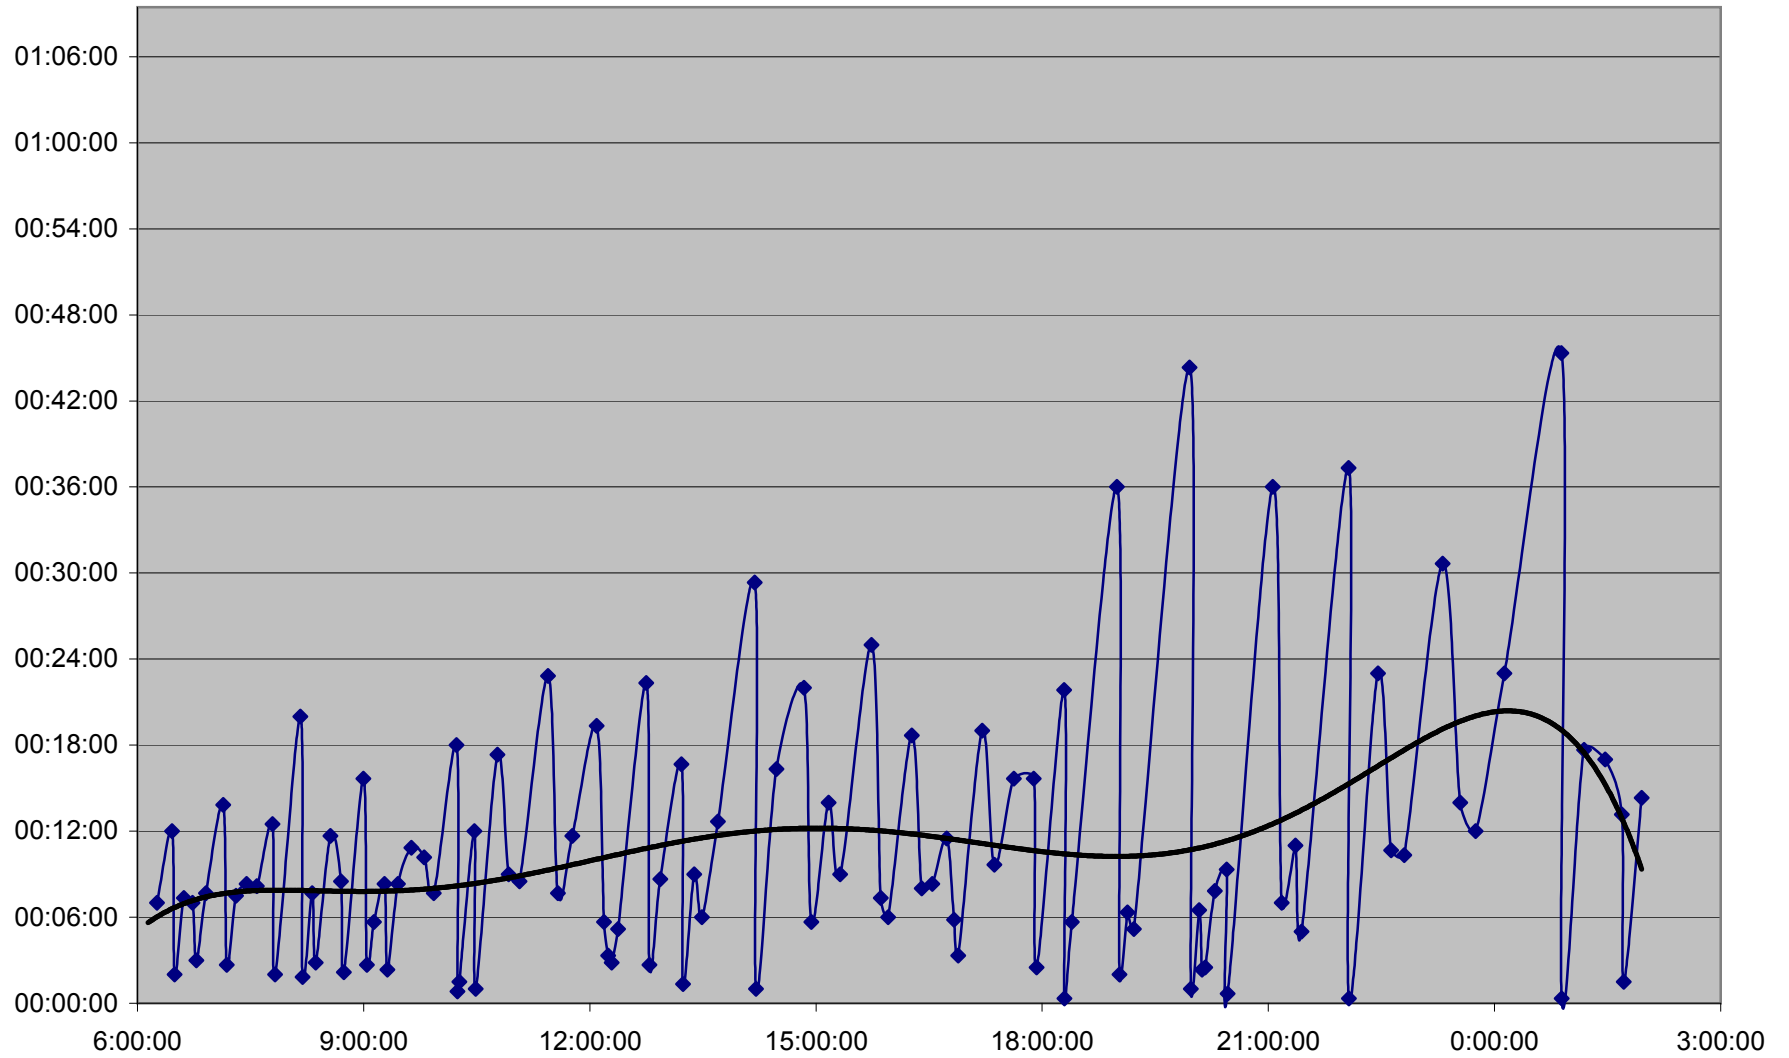

501 Queen Headways Saturday 25 May 2013 at Neville Loop Eastbound

501 Queen Headways Saturday 25 May 2013 at Woodbine Ave. Eastbound

501 Queen Headways Saturday 25 May 2013 at East of Coxwell Ave. Eastbound

501 Queen Headways Saturday 25 May 2013 at Greenwood Ave. Eastbound

501 Queen Headways Saturday 25 May 2013 at West of Broadview Ave. Eastbound

501 Queen Headways Saturday 25 May 2013 at Yonge St. Eastbound

501 Queen Headways Saturday 25 May 2013 at Spadina Ave. Eastbound

501 Queen Headways Saturday 25 May 2013 at Strachan Ave. Eastbound

501 Queen Headways Saturday 25 May 2013 at Dufferin St. Eastbound

501 Queen Headways Saturday 25 May 2013 at Triller Ave. Eastbound

501 Queen Headways Saturday 25 May 2013 at Royal York Eastbound

501 Queen Headways Saturday 25 May 2013 at Kipling Eastbound

501 Queen Headways Saturday 25 May 2013 at Long Branch Loop Eastbound