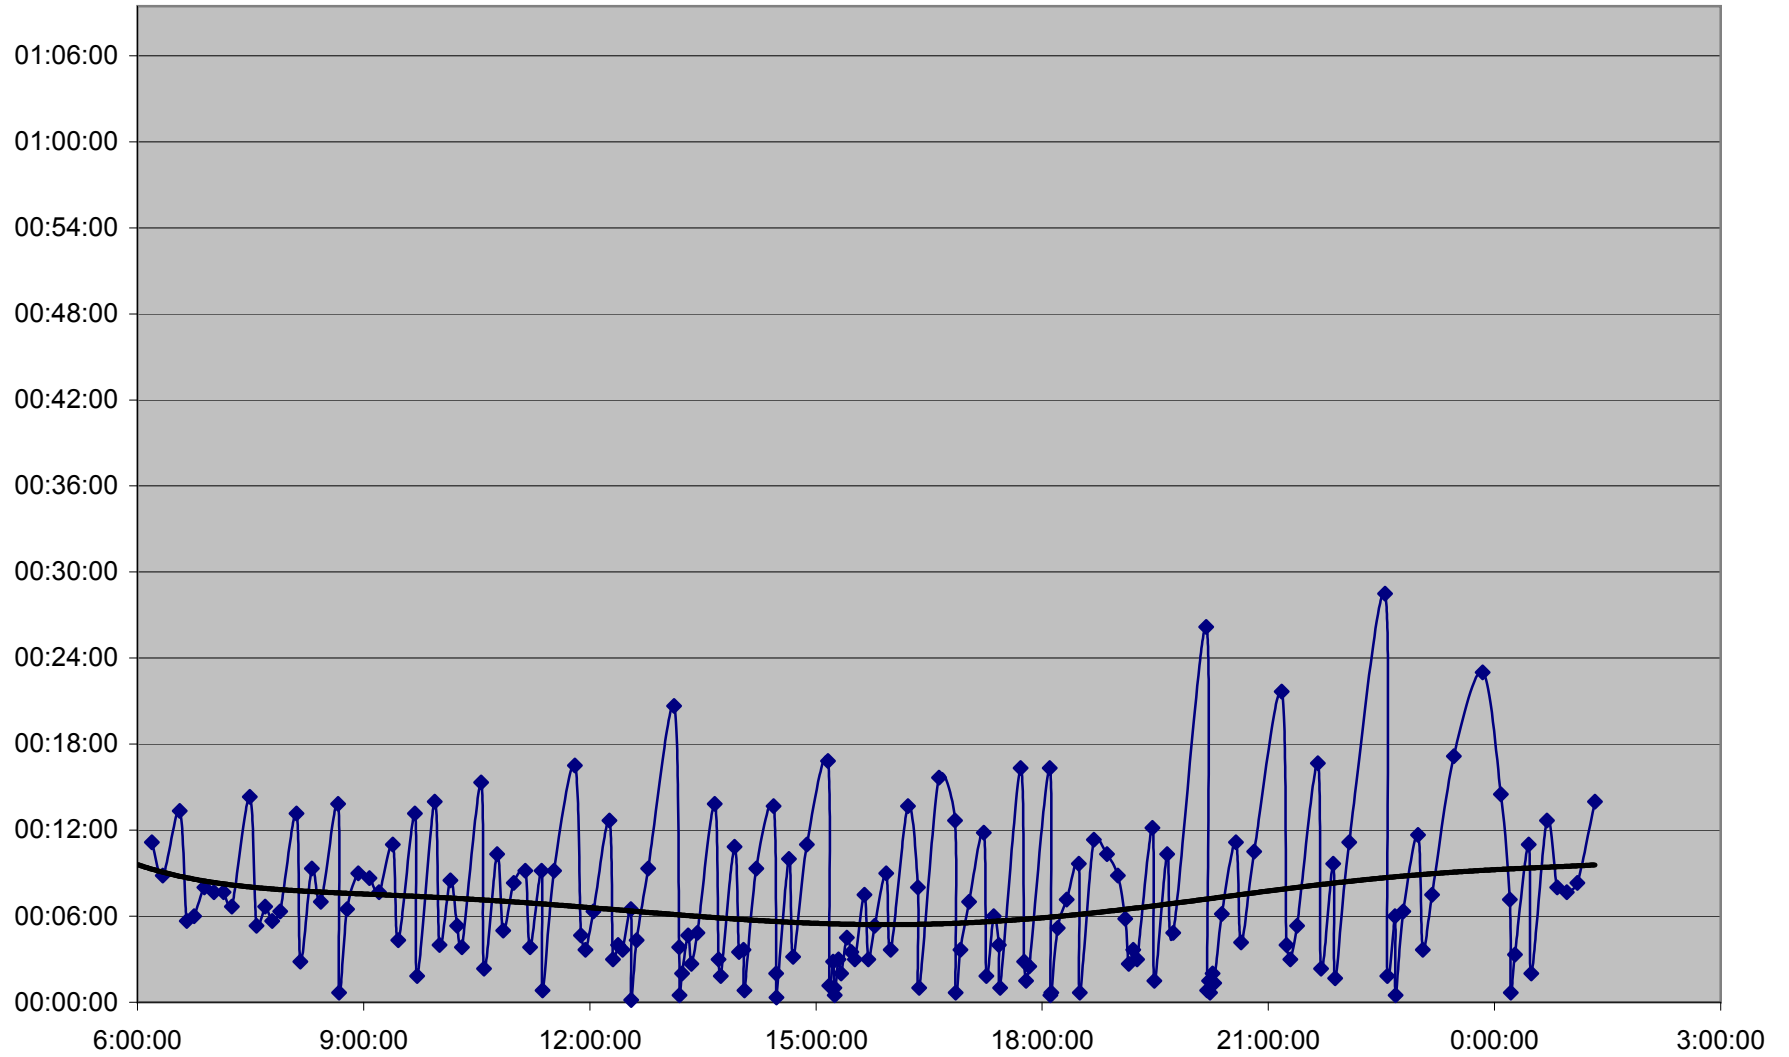

501 Queen Headways Saturday 25 May 2013 at Greenwood Ave. Eastbound

501 Queen Headways Saturday 25 May 2013 at West of Broadview Ave. Eastbound

501 Queen Headways Saturday 25 May 2013 at Yonge St. Eastbound

501 Queen Headways Saturday 25 May 2013 at Spadina Ave. Eastbound

501 Queen Headways Saturday 25 May 2013 at Strachan Ave. Eastbound

501 Queen Headways Saturday 25 May 2013 at Dufferin St. Eastbound

501 Queen Headways Saturday 25 May 2013 at Triller Ave. Eastbound