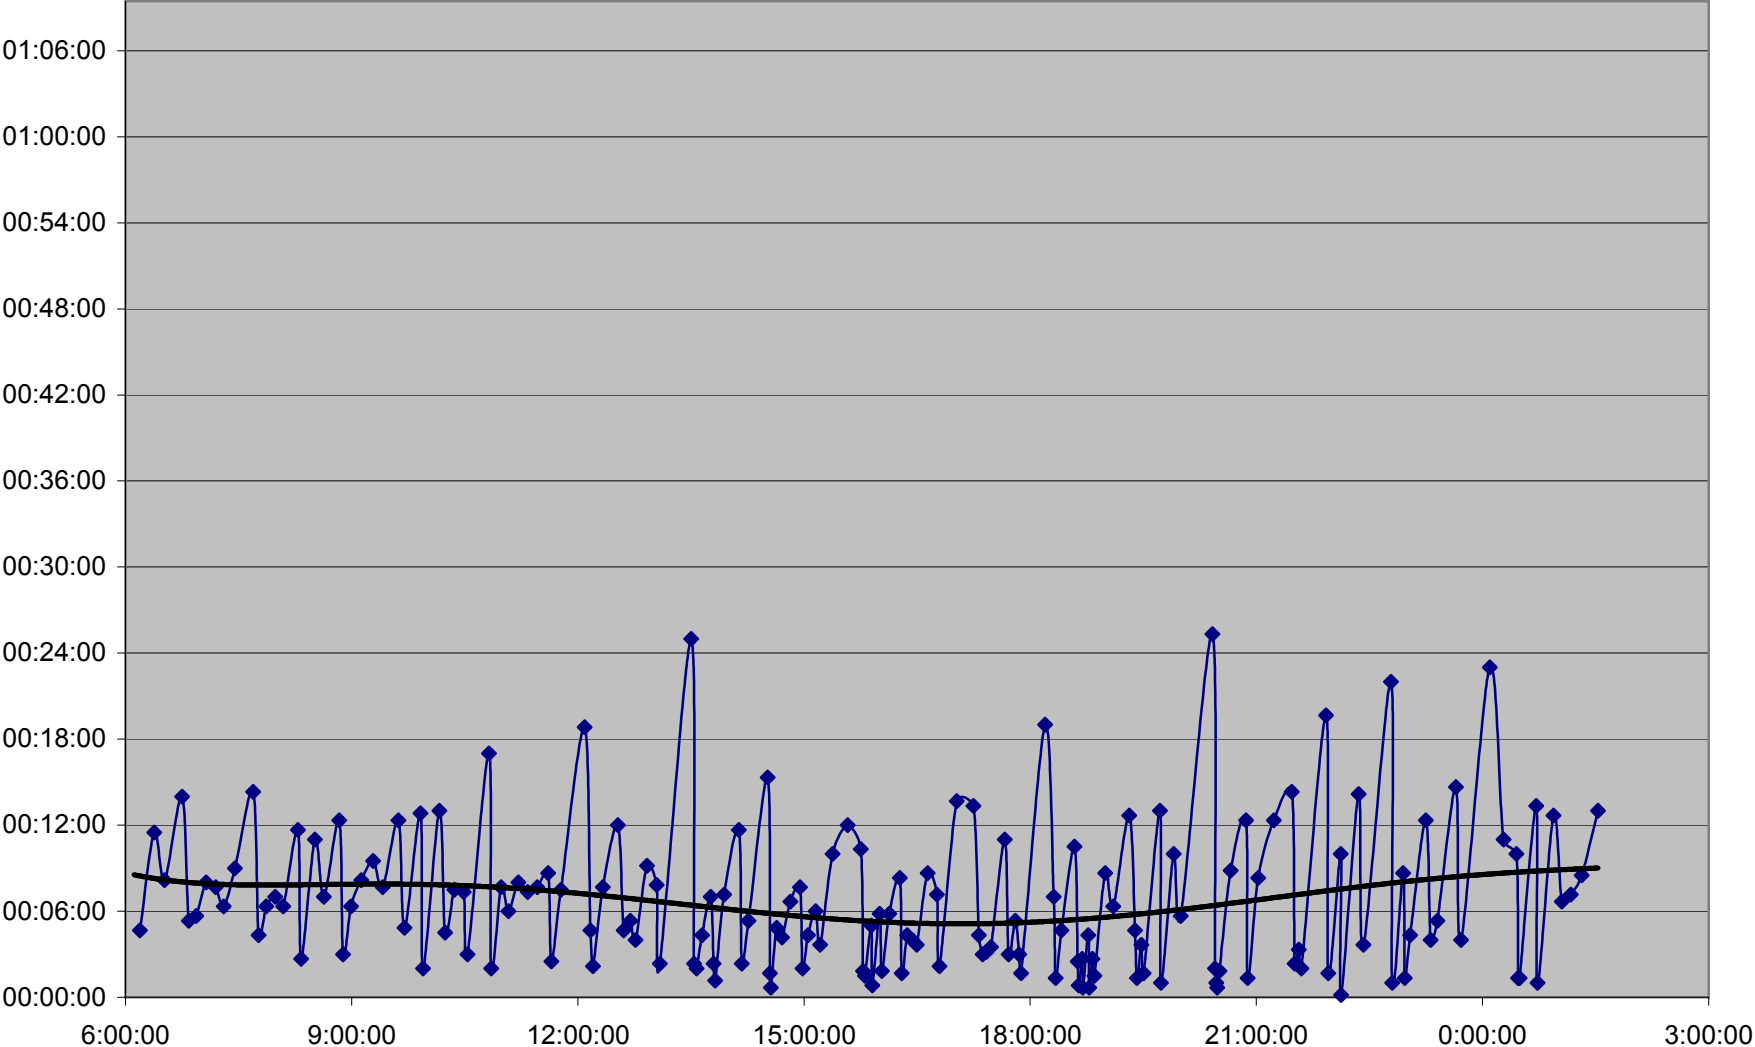

501 Queen Headways Saturday 25 May 2013 at Neville Loop Eastbound

501 Queen Headways Saturday 25 May 2013 at Woodbine Ave. Eastbound

501 Queen Headways Saturday 25 May 2013 at East of Coxwell Ave. Eastbound

501 Queen Headways Saturday 25 May 2013 at Greenwood Ave. Eastbound

501 Queen Headways Saturday 25 May 2013 at West of Broadview Ave. Eastbound

501 Queen Headways Saturday 25 May 2013 at Yonge St. Eastbound

501 Queen Headways Saturday 25 May 2013 at Spadina Ave. Eastbound

501 Queen Headways Saturday 25 May 2013 at Strachan Ave. Eastbound

501 Queen Headways Saturday 25 May 2013 at Dufferin St. Eastbound

501 Queen Headways Saturday 25 May 2013 at Triller Ave. Eastbound

501 Queen Headways Saturday 25 May 2013 at Parkside Dr. Eastbound

501 Queen Headways Saturday 25 May 2013 at Queensway Humber Eastbound

501 Queen Headways Saturday 25 May 2013 at Lakeshore Humber Eastbound