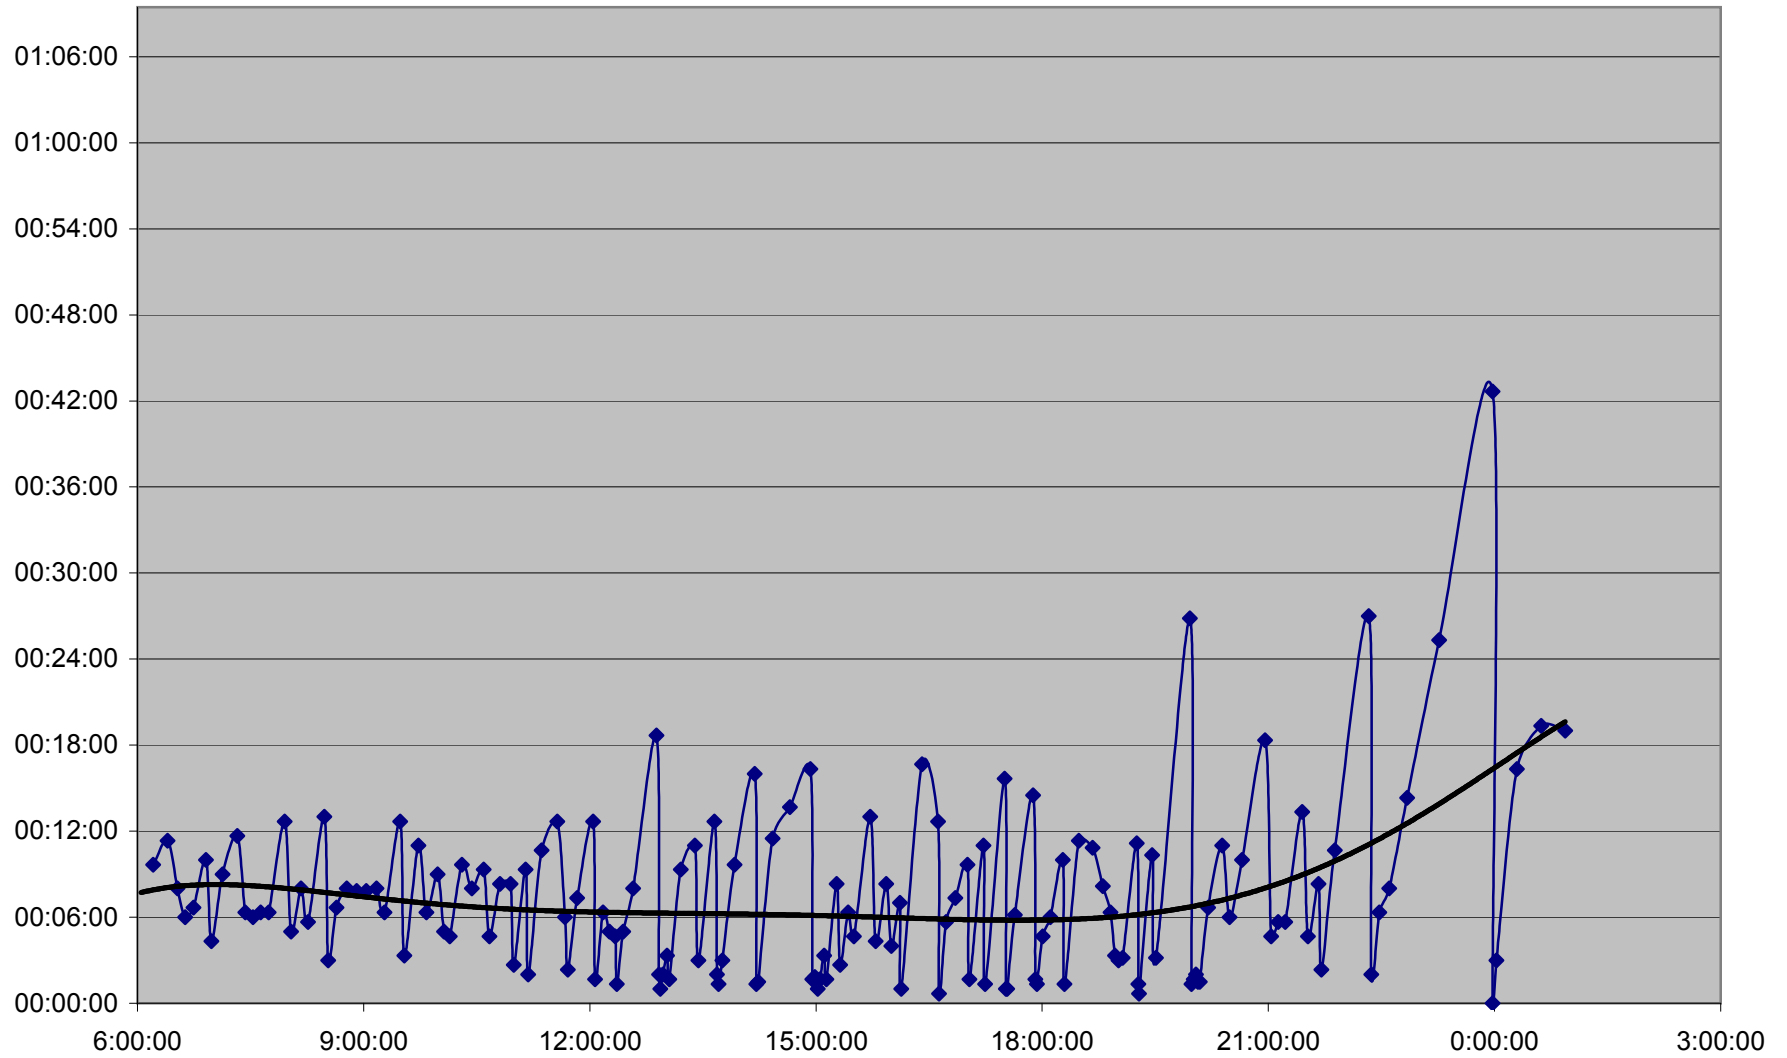

501 Queen Headways Saturday 25 May 2013 at Spadina Ave. Eastbound

501 Queen Headways Saturday 25 May 2013 at Strachan Ave. Eastbound

501 Queen Headways Saturday 25 May 2013 at Dufferin St. Eastbound

501 Queen Headways Saturday 25 May 2013 at Triller Ave. Eastbound

501 Queen Headways Saturday 25 May 2013 at Parkside Dr. Eastbound

501 Queen Headways Saturday 25 May 2013 at Queensway Humber Eastbound

501 Queen Headways Saturday 25 May 2013 at Lakeshore Humber Eastbound

501 Queen Headways Saturday 25 May 2013 at Royal York Eastbound

501 Queen Headways Saturday 25 May 2013 at Kipling Eastbound

501 Queen Headways Saturday 25 May 2013 at Long Branch Loop Eastbound