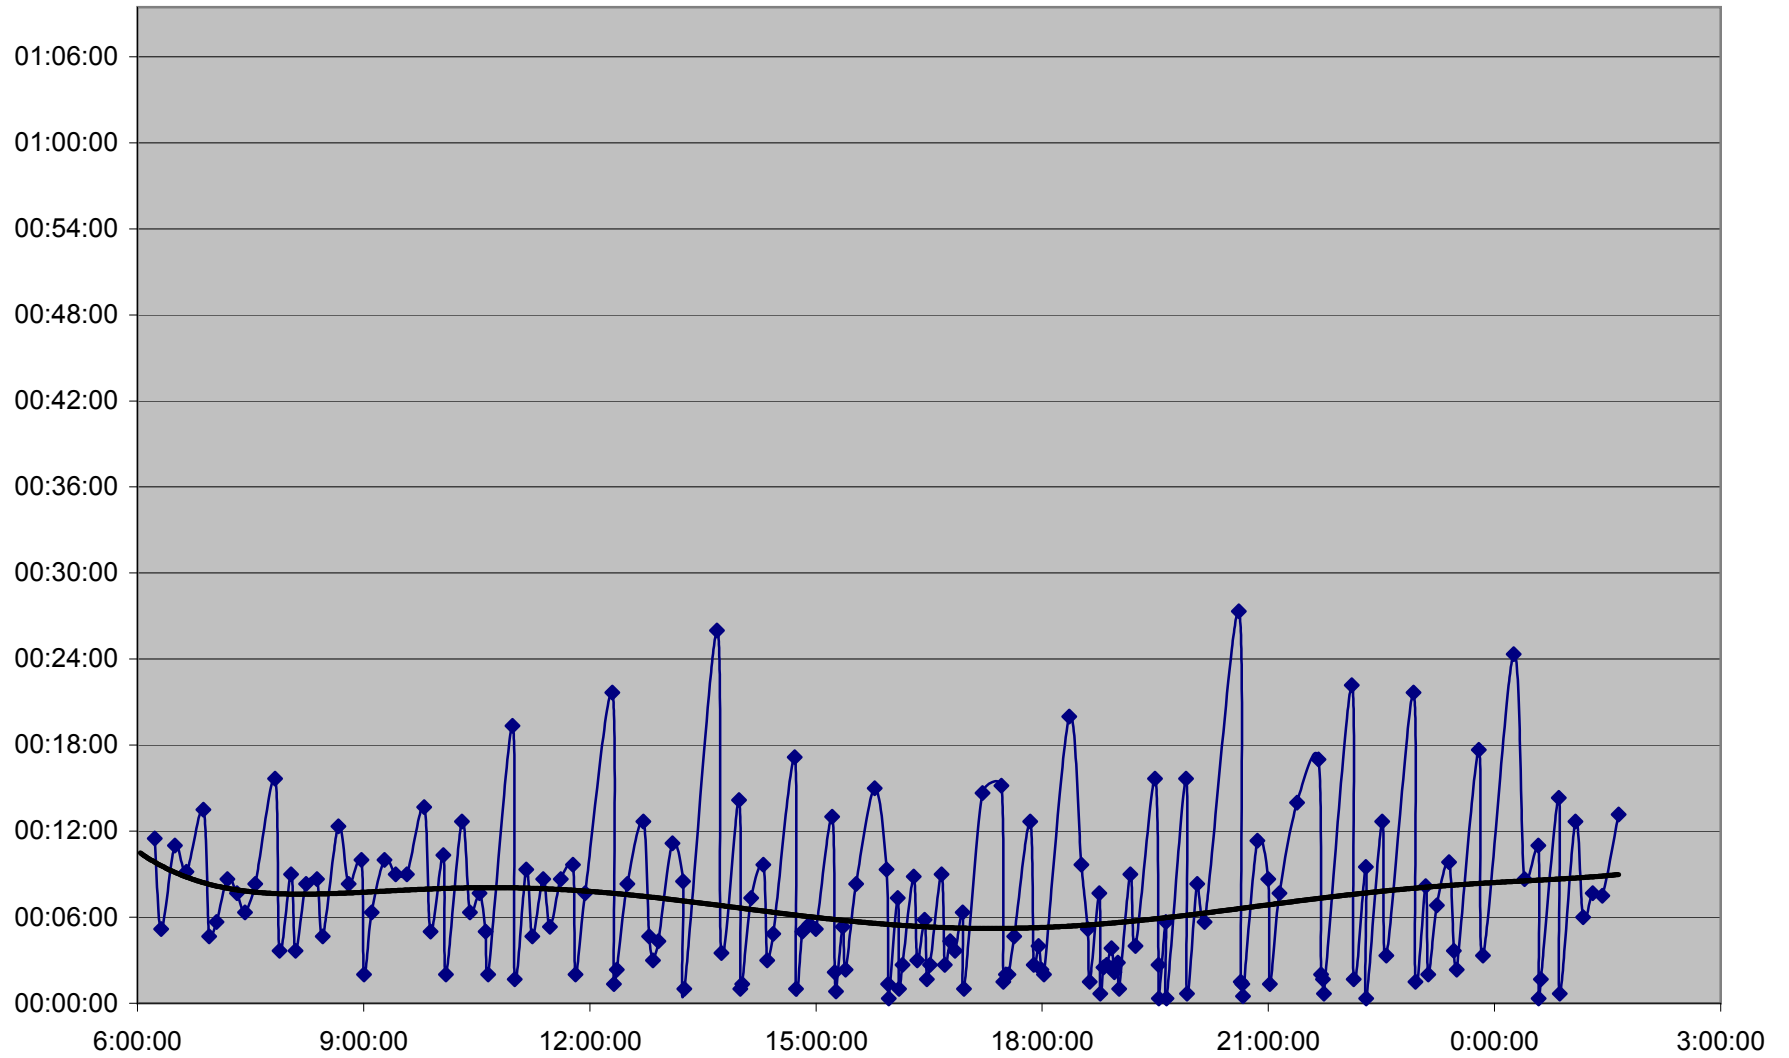

501 Queen Headways Saturday 25 May 2013 at Neville Loop Eastbound

501 Queen Headways Saturday 25 May 2013 at Woodbine Ave. Eastbound

501 Queen Headways Saturday 25 May 2013 at East of Coxwell Ave. Eastbound

501 Queen Headways Saturday 25 May 2013 at Greenwood Ave. Eastbound

501 Queen Headways Saturday 25 May 2013 at West of Broadview Ave. Eastbound

501 Queen Headways Saturday 25 May 2013 at Yonge St. Eastbound

501 Queen Headways Saturday 25 May 2013 at Spadina Ave. Eastbound

501 Queen Headways Saturday 25 May 2013 at Strachan Ave. Eastbound

501 Queen Headways Saturday 25 May 2013 at Dufferin St. Eastbound

501 Queen Headways Saturday 25 May 2013 at Triller Ave. Eastbound