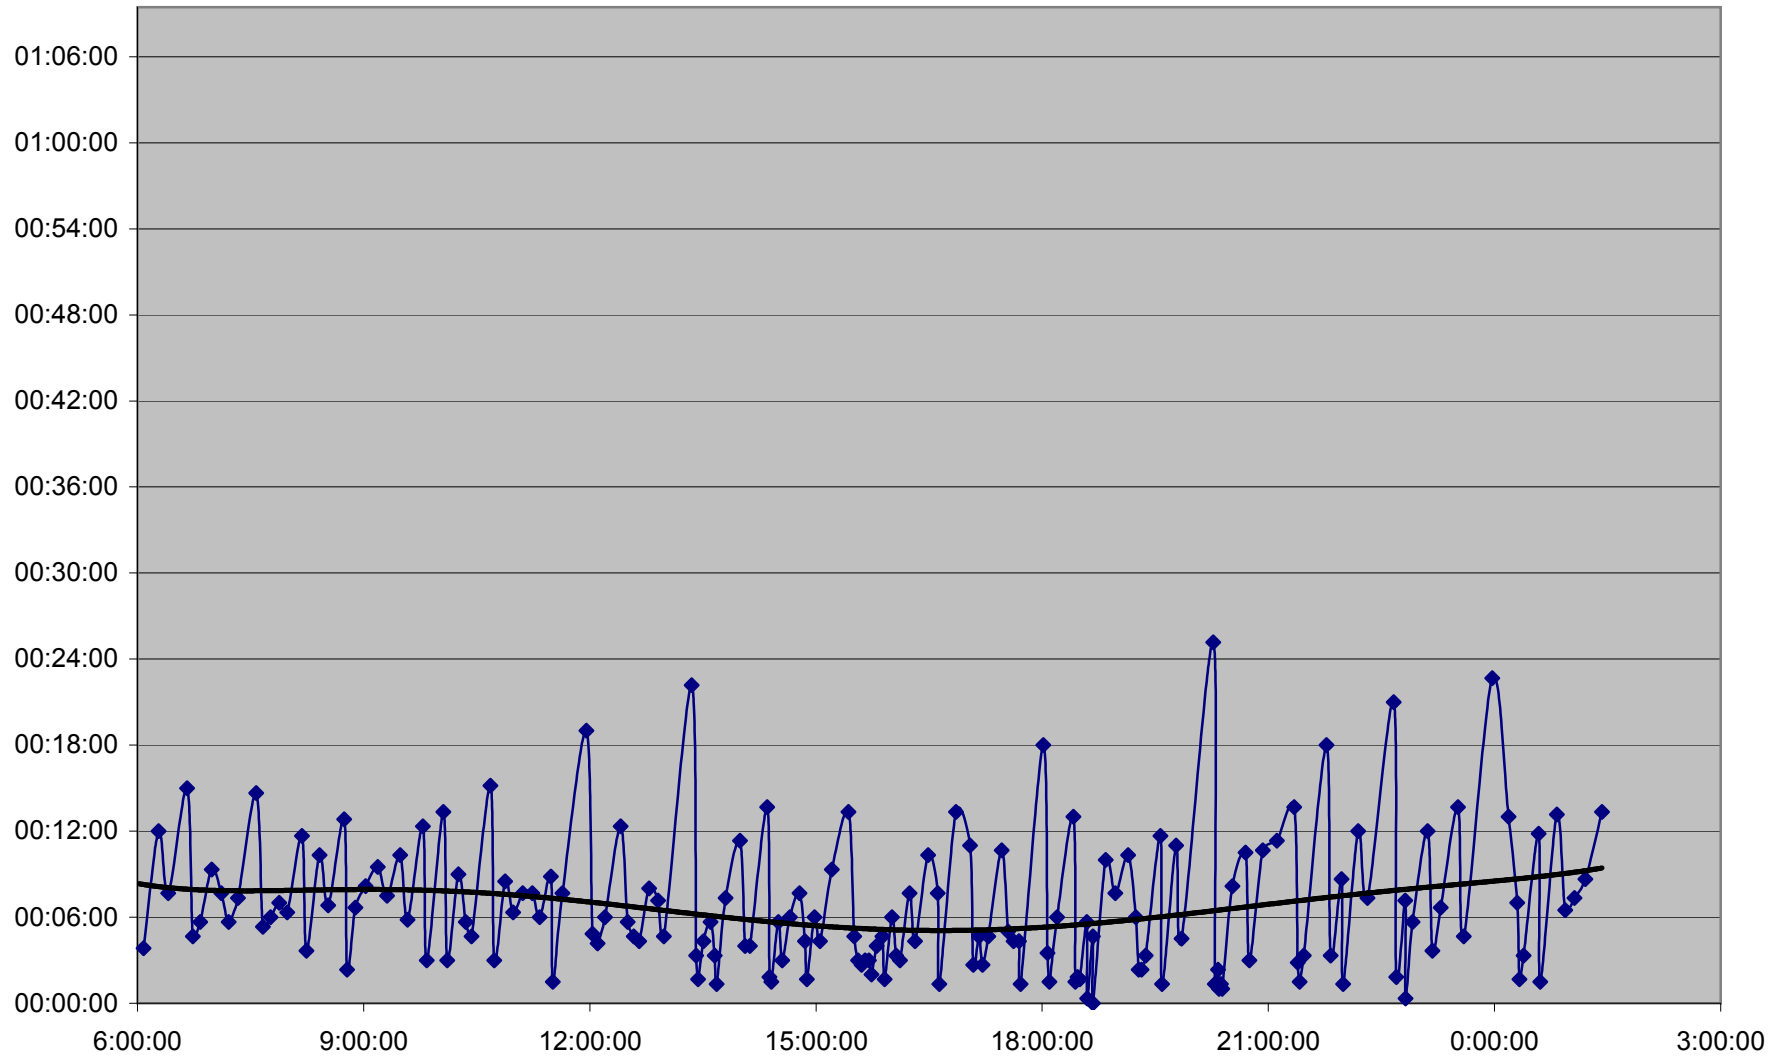

501 Queen Headways Saturday 25 May 2013 at Greenwood Ave. Eastbound

501 Queen Headways Saturday 25 May 2013 at West of Broadview Ave. Eastbound

501 Queen Headways Saturday 25 May 2013 at Yonge St. Eastbound

501 Queen Headways Saturday 25 May 2013 at Spadina Ave. Eastbound

501 Queen Headways Saturday 25 May 2013 at Strachan Ave. Eastbound

501 Queen Headways Saturday 25 May 2013 at Dufferin St. Eastbound

501 Queen Headways Saturday 25 May 2013 at Triller Ave. Eastbound