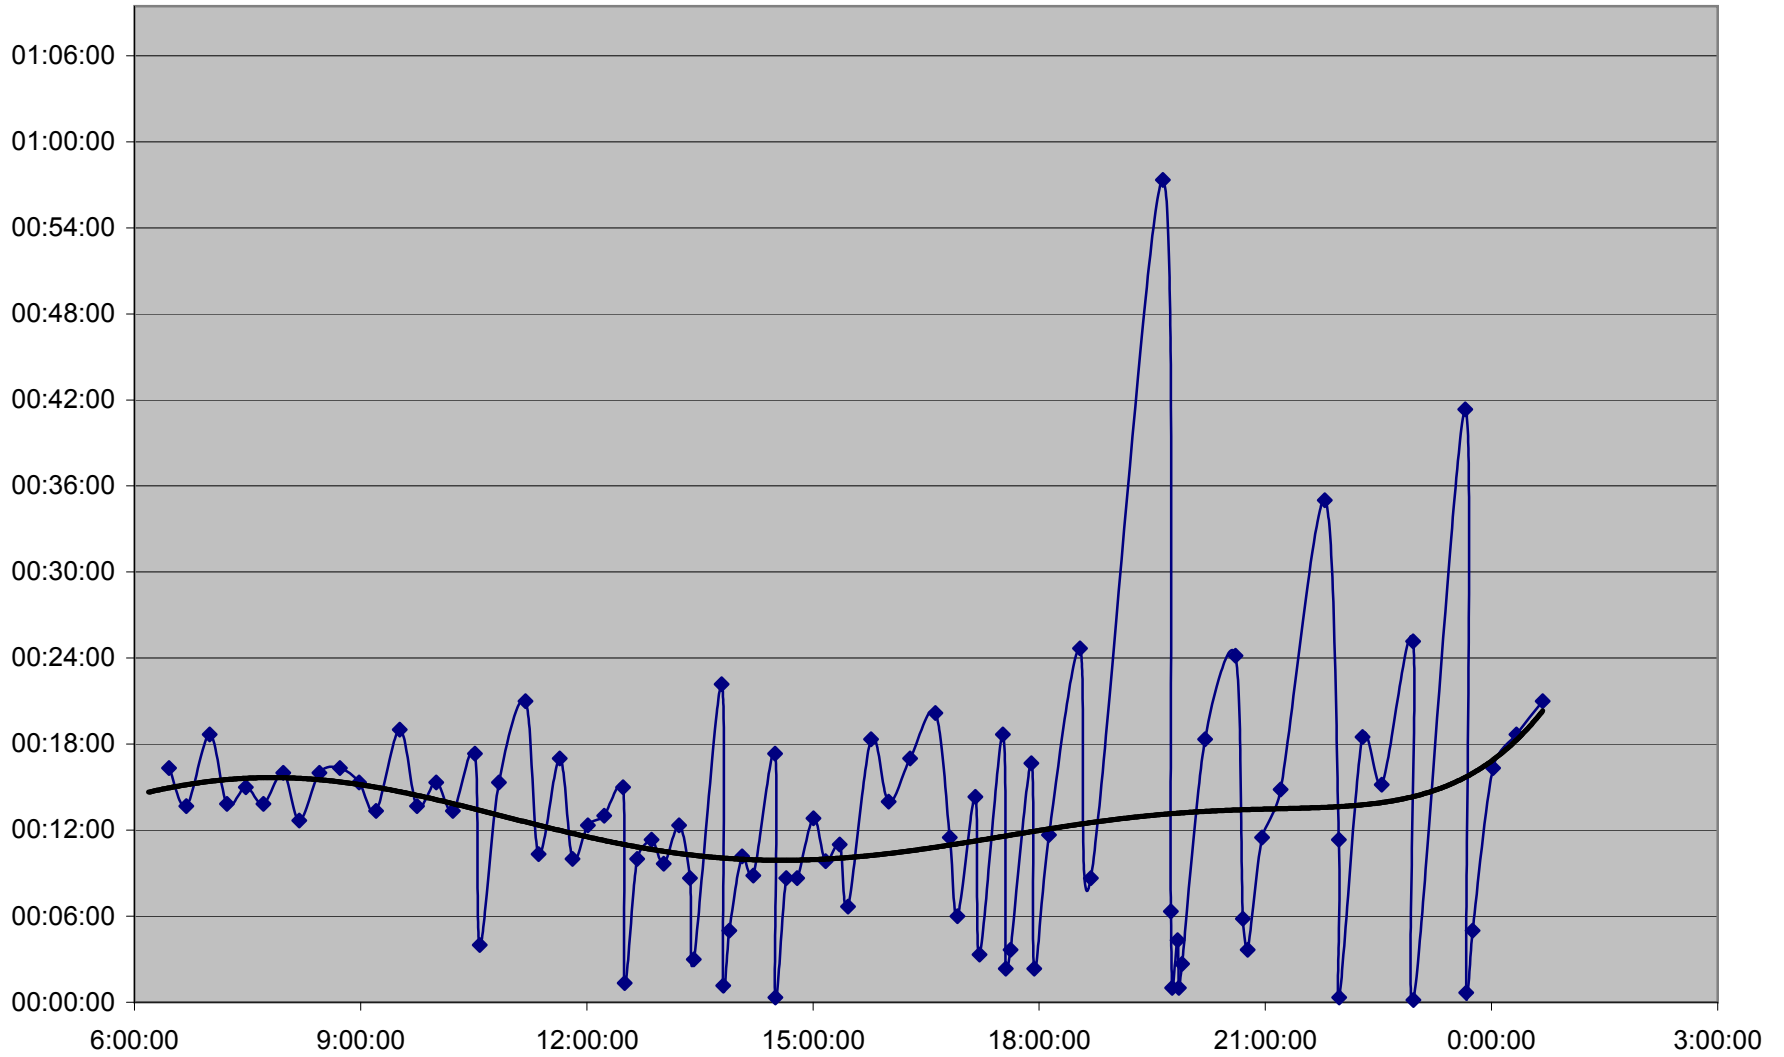

501 Queen Headways Saturday 25 May 2013 at Parkside Dr. Eastbound

501 Queen Headways Saturday 25 May 2013 at Queensway Humber Eastbound

501 Queen Headways Saturday 25 May 2013 at Lakeshore Humber Eastbound

501 Queen Headways Saturday 25 May 2013 at Royal York Eastbound

501 Queen Headways Saturday 25 May 2013 at Kipling Eastbound

501 Queen Headways Saturday 25 May 2013 at Long Branch Loop Eastbound