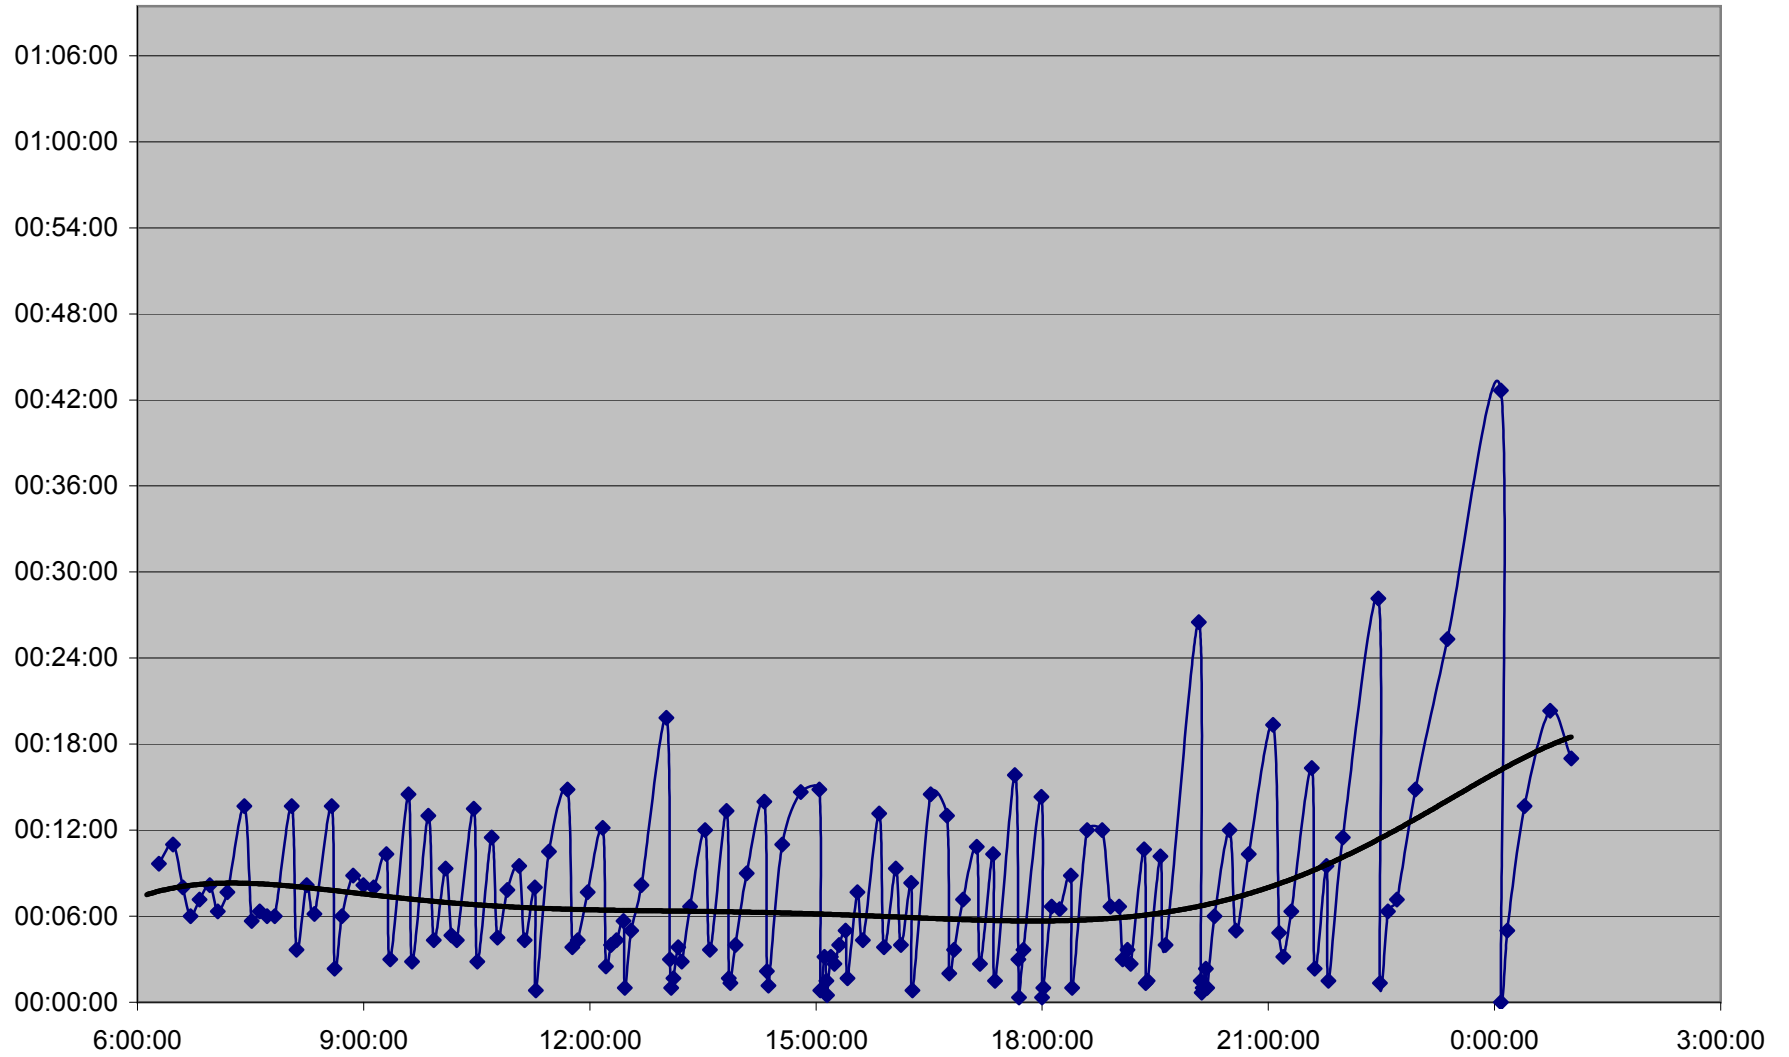

501 Queen Headways Saturday 25 May 2013 at Greenwood Ave. Eastbound

501 Queen Headways Saturday 25 May 2013 at West of Broadview Ave. Eastbound

501 Queen Headways Saturday 25 May 2013 at Yonge St. Eastbound

501 Queen Headways Saturday 25 May 2013 at Spadina Ave. Eastbound

501 Queen Headways Saturday 25 May 2013 at Strachan Ave. Eastbound

501 Queen Headways Saturday 25 May 2013 at Dufferin St. Eastbound

501 Queen Headways Saturday 25 May 2013 at Triller Ave. Eastbound

501 Queen Headways Saturday 25 May 2013 at Royal York Eastbound

501 Queen Headways Saturday 25 May 2013 at Kipling Eastbound

501 Queen Headways Saturday 25 May 2013 at Long Branch Loop Eastbound