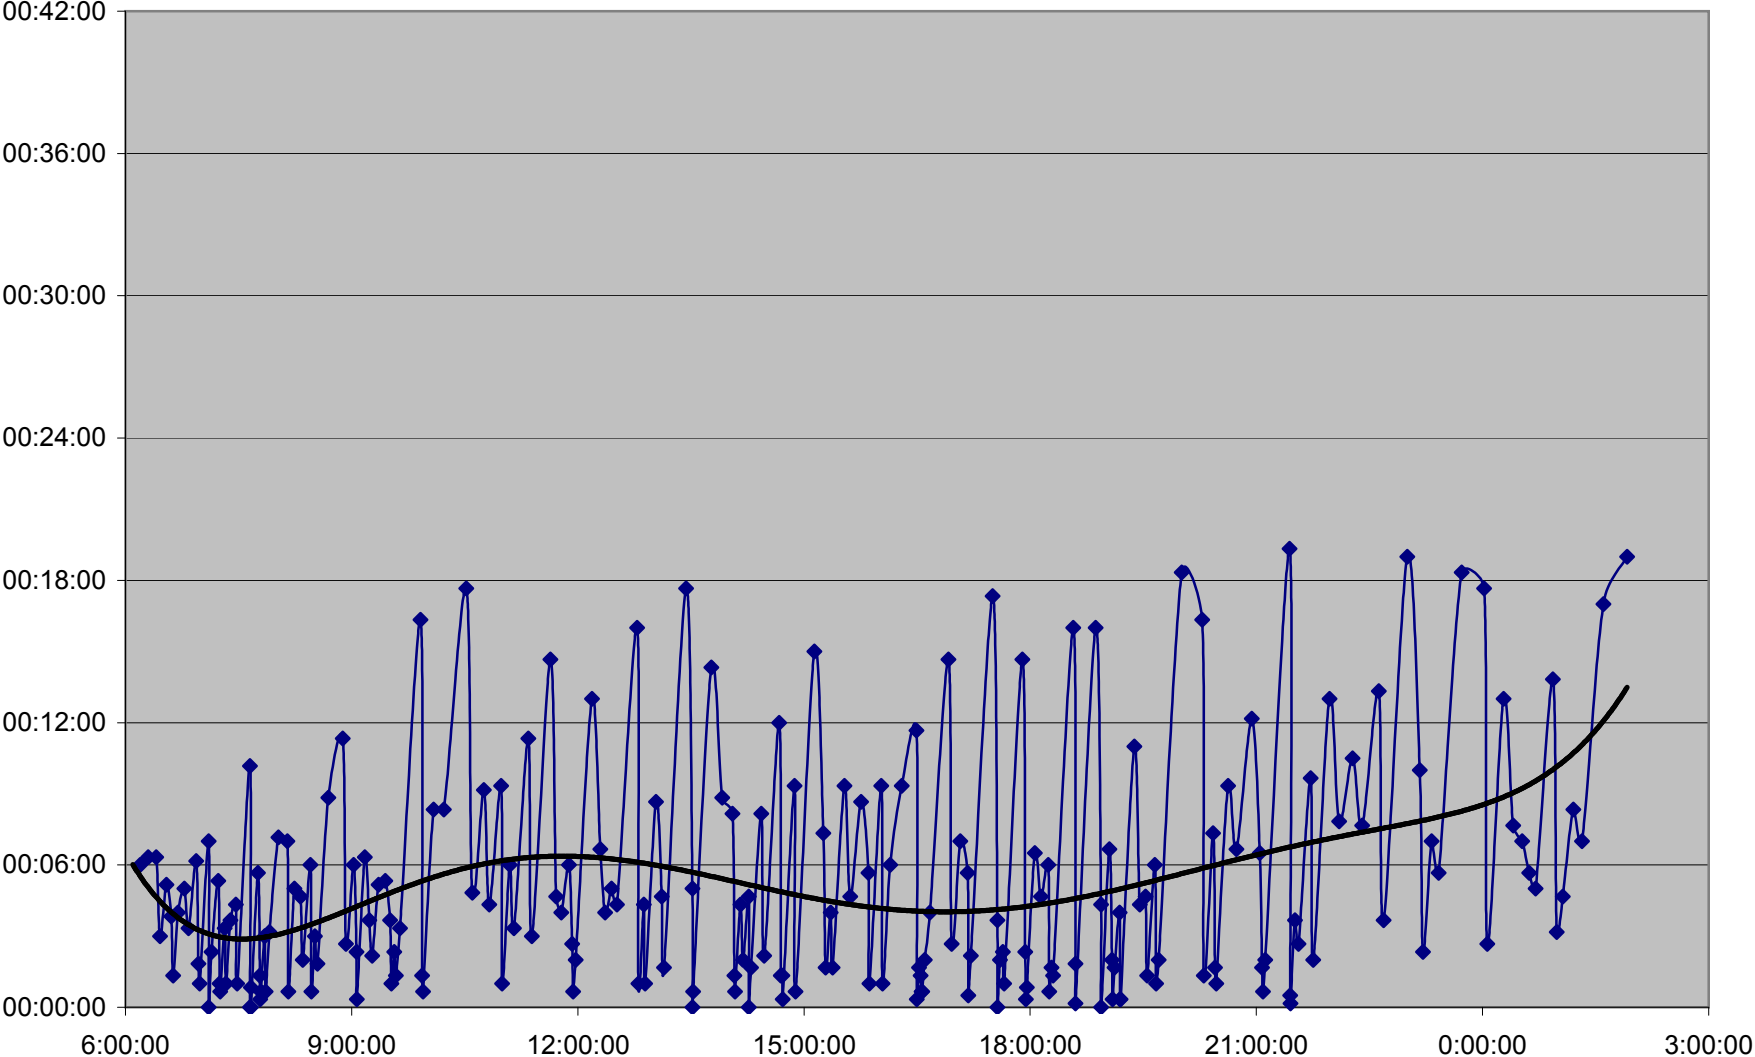

504 King Headways Wednesday 15 May 2013 at Sumach Westbound