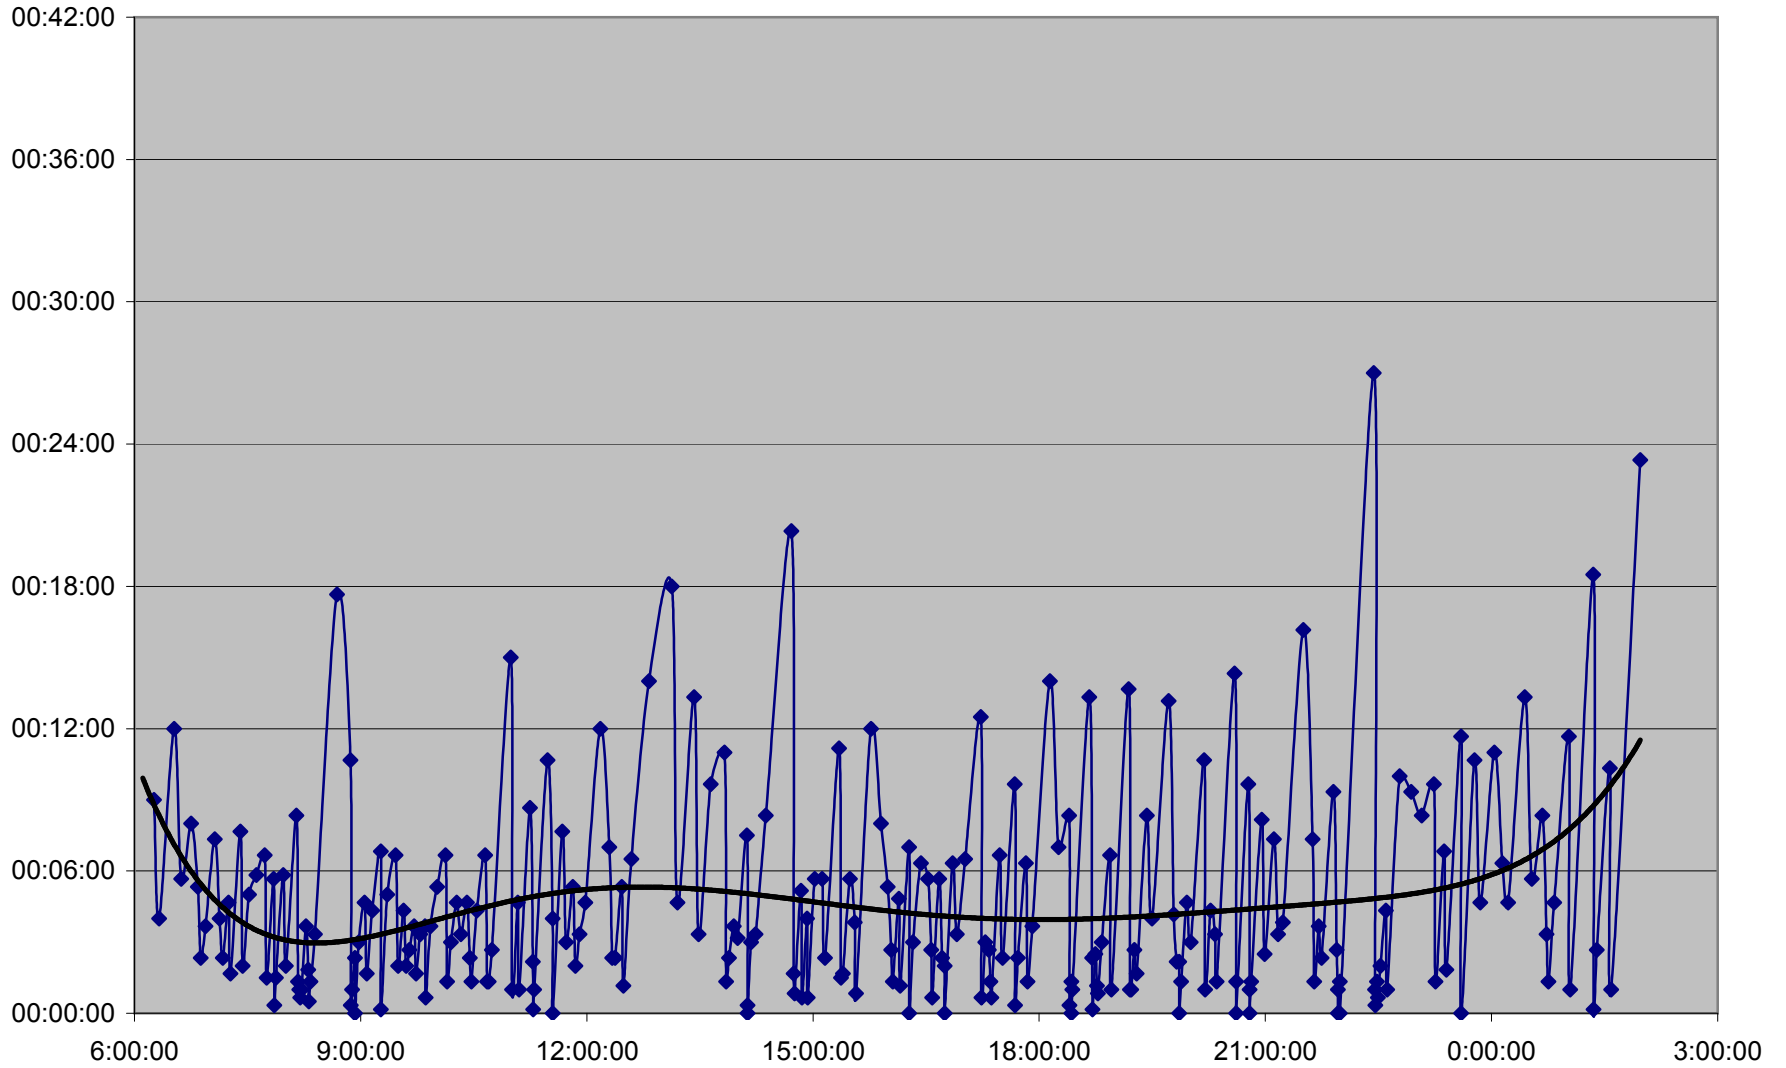

504 King Headways Wednesday 15 May 2013 at Jameson Westbound