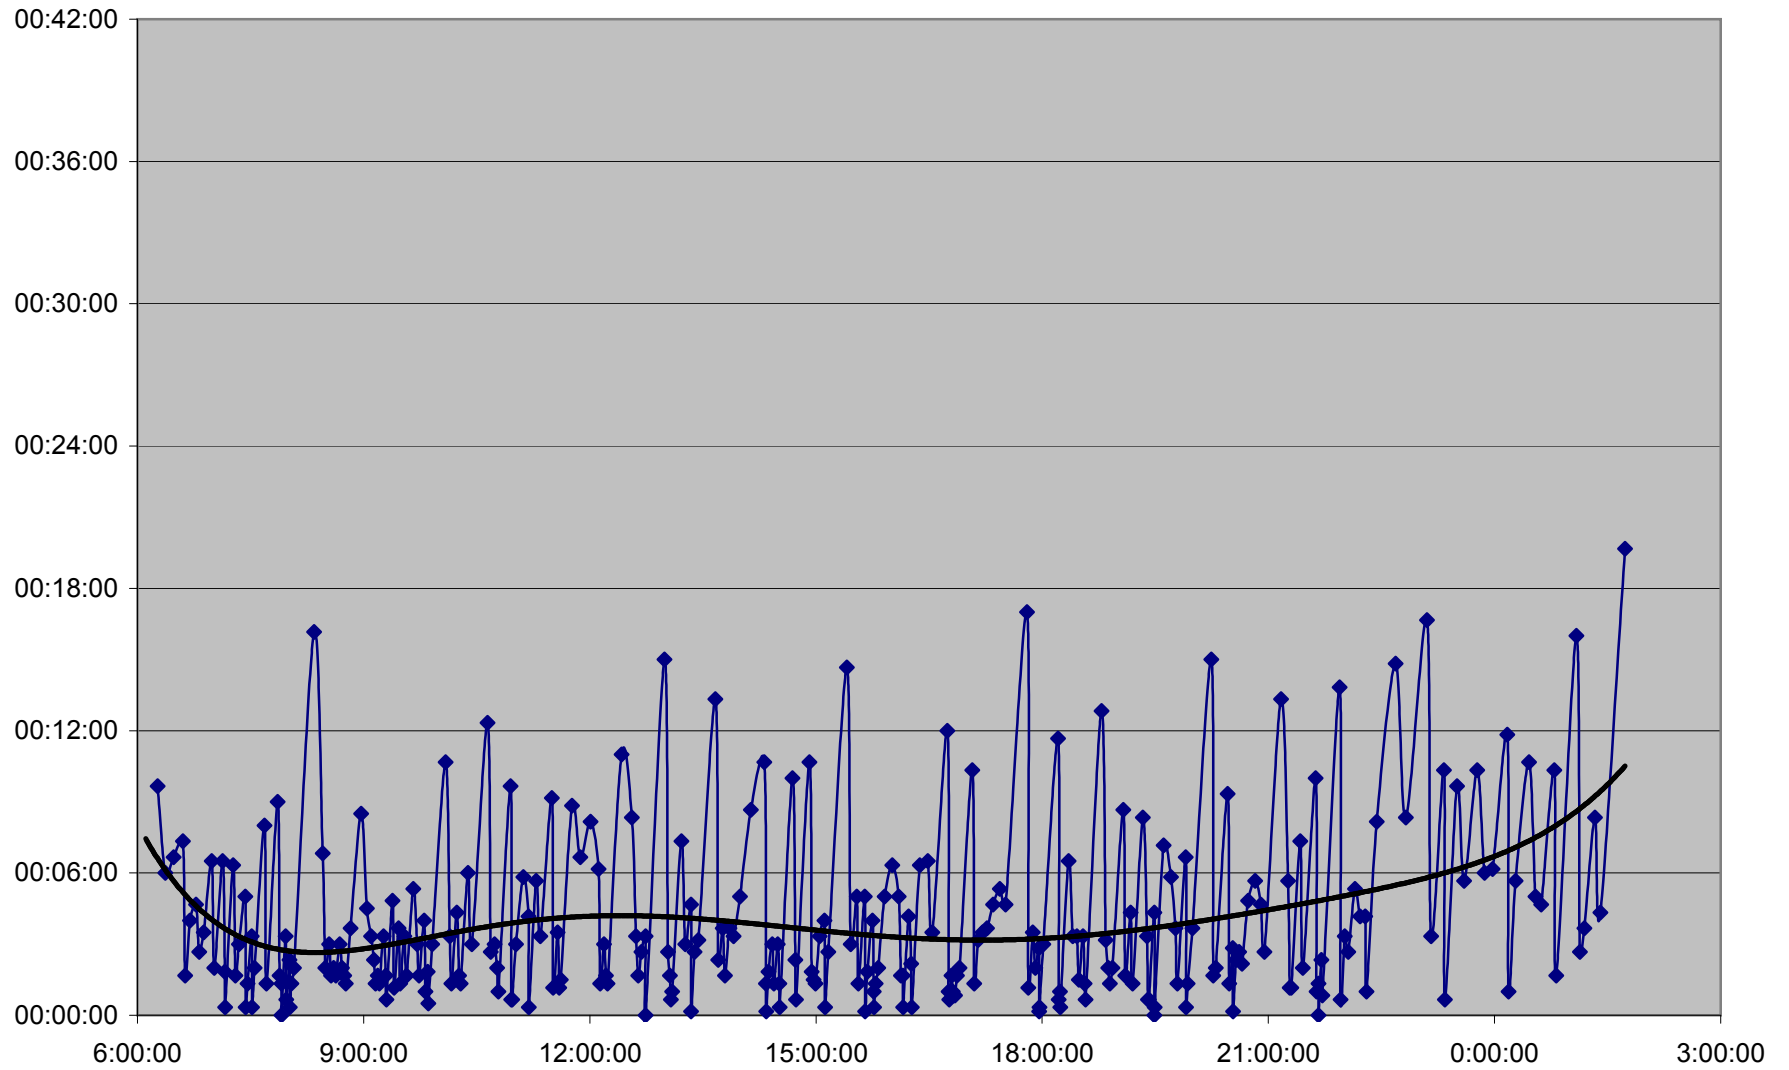

504 King Headways Wednesday 15 May 2013 at University Westbound