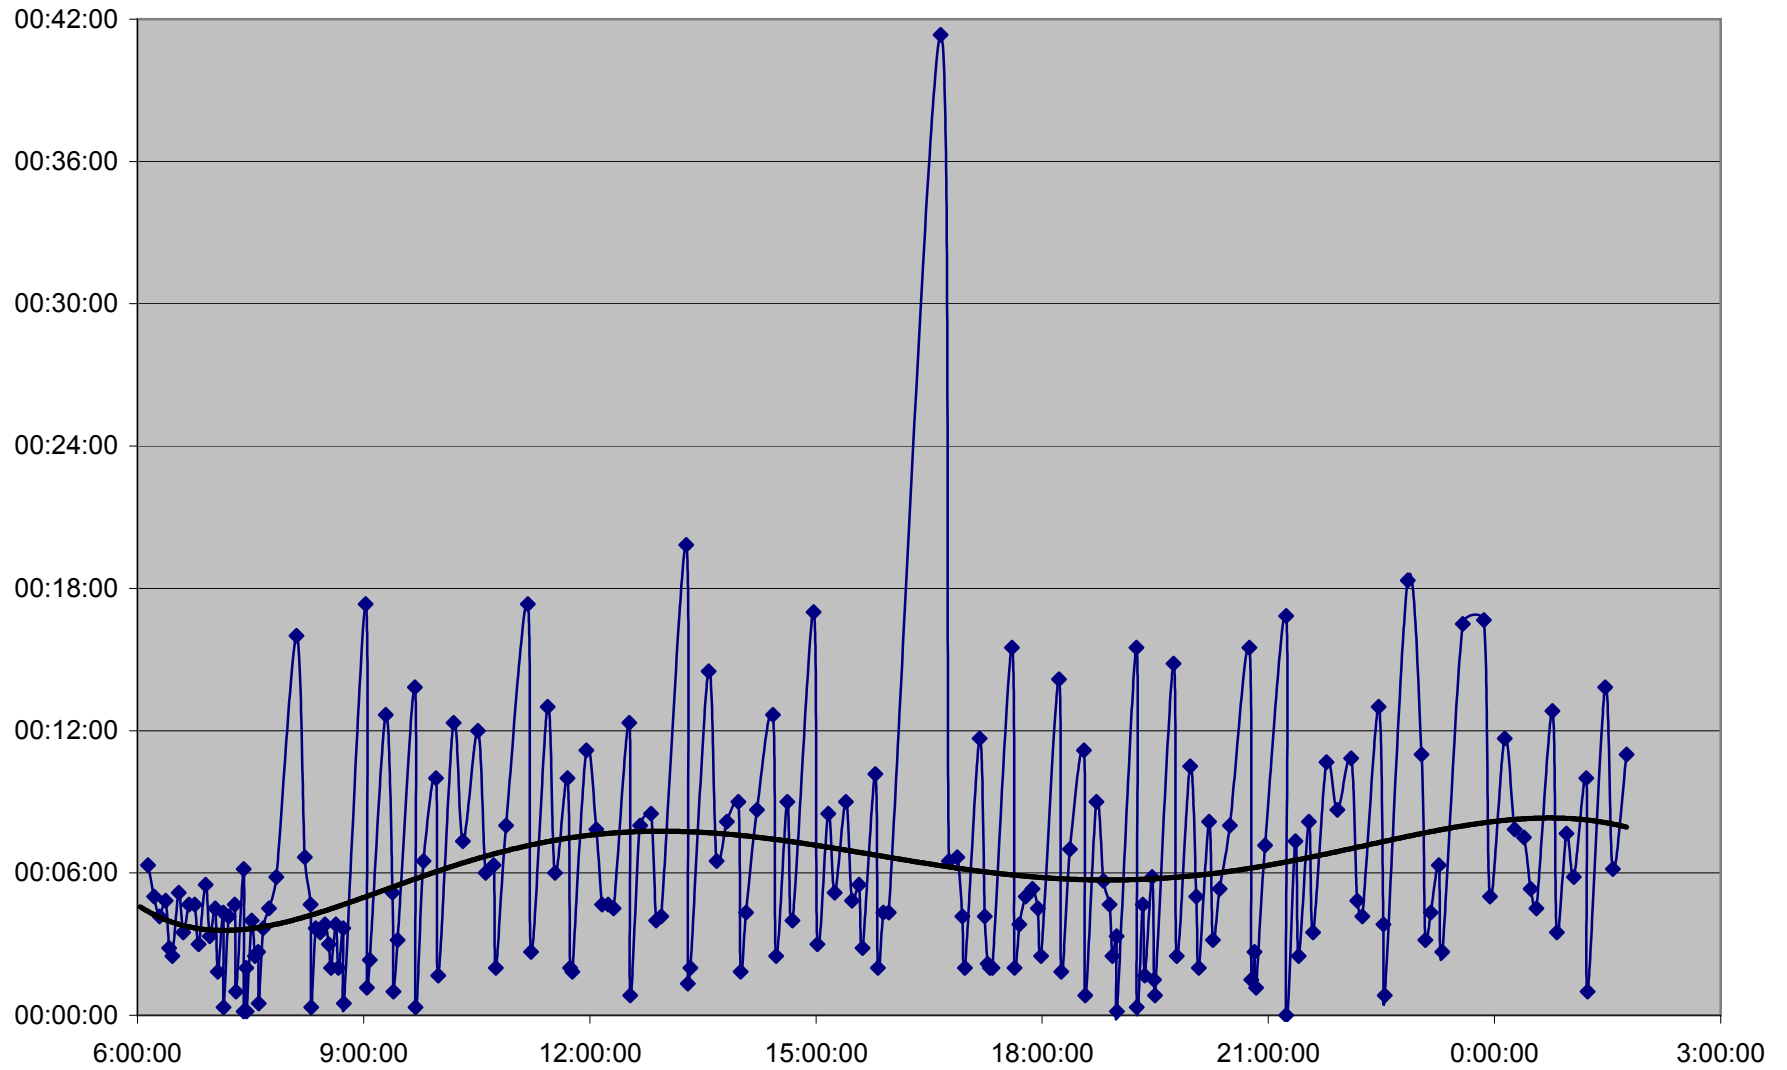

504 King Headways Wednesday 15 May 2013 at Danforth Southbound