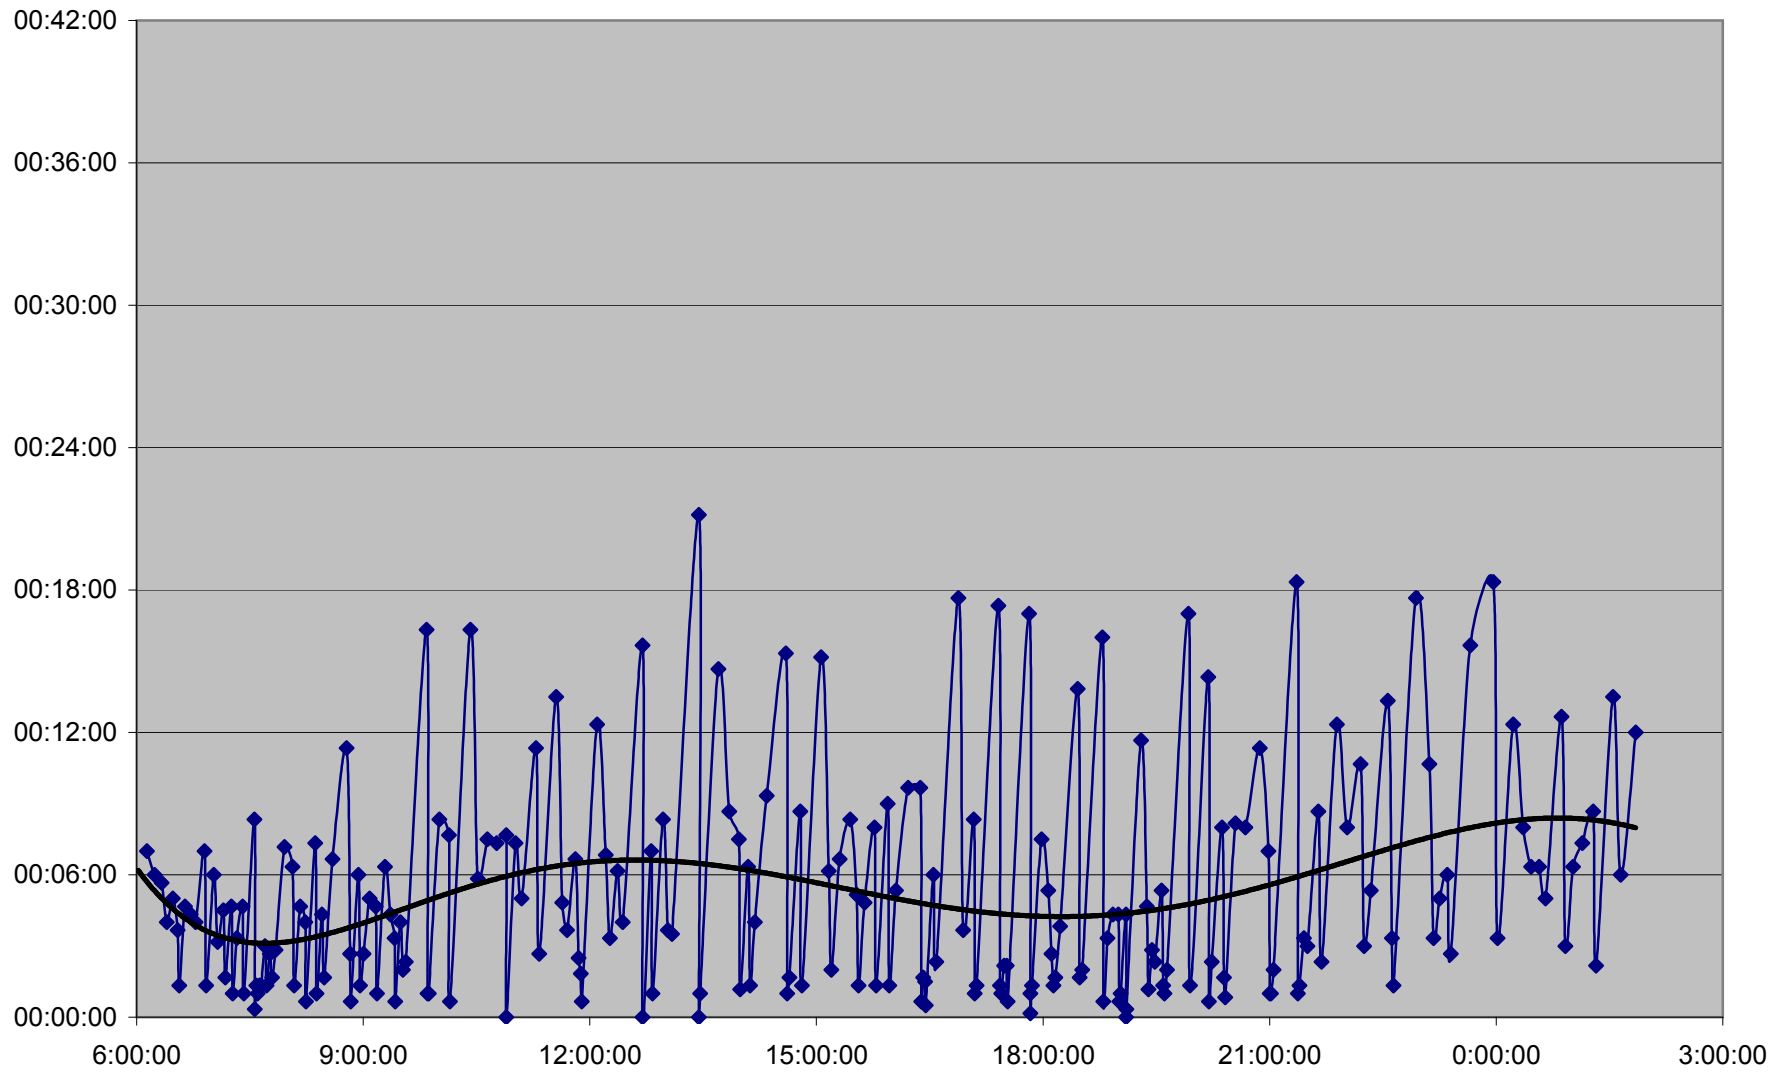

504 King Headways Wednesday 15 May 2013 at South of Dundas Southbound