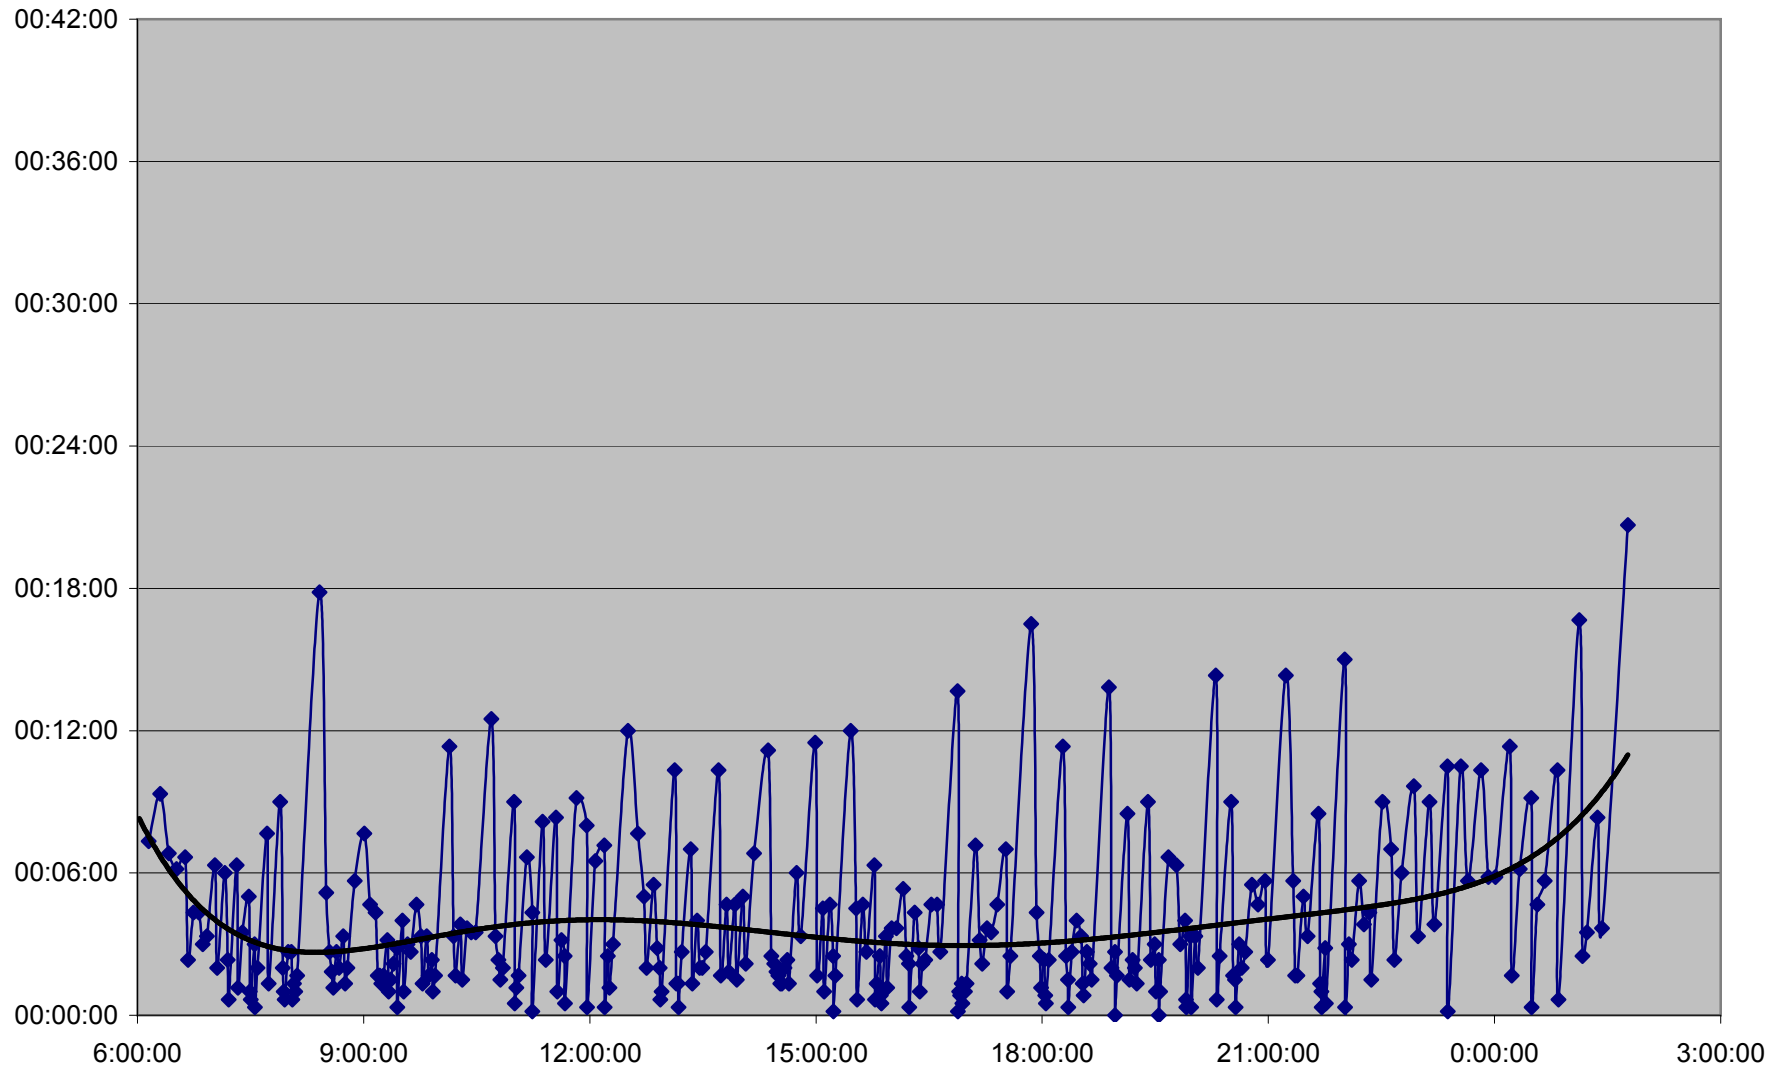

504 King Headways Wednesday 15 May 2013 at Peter Westbound