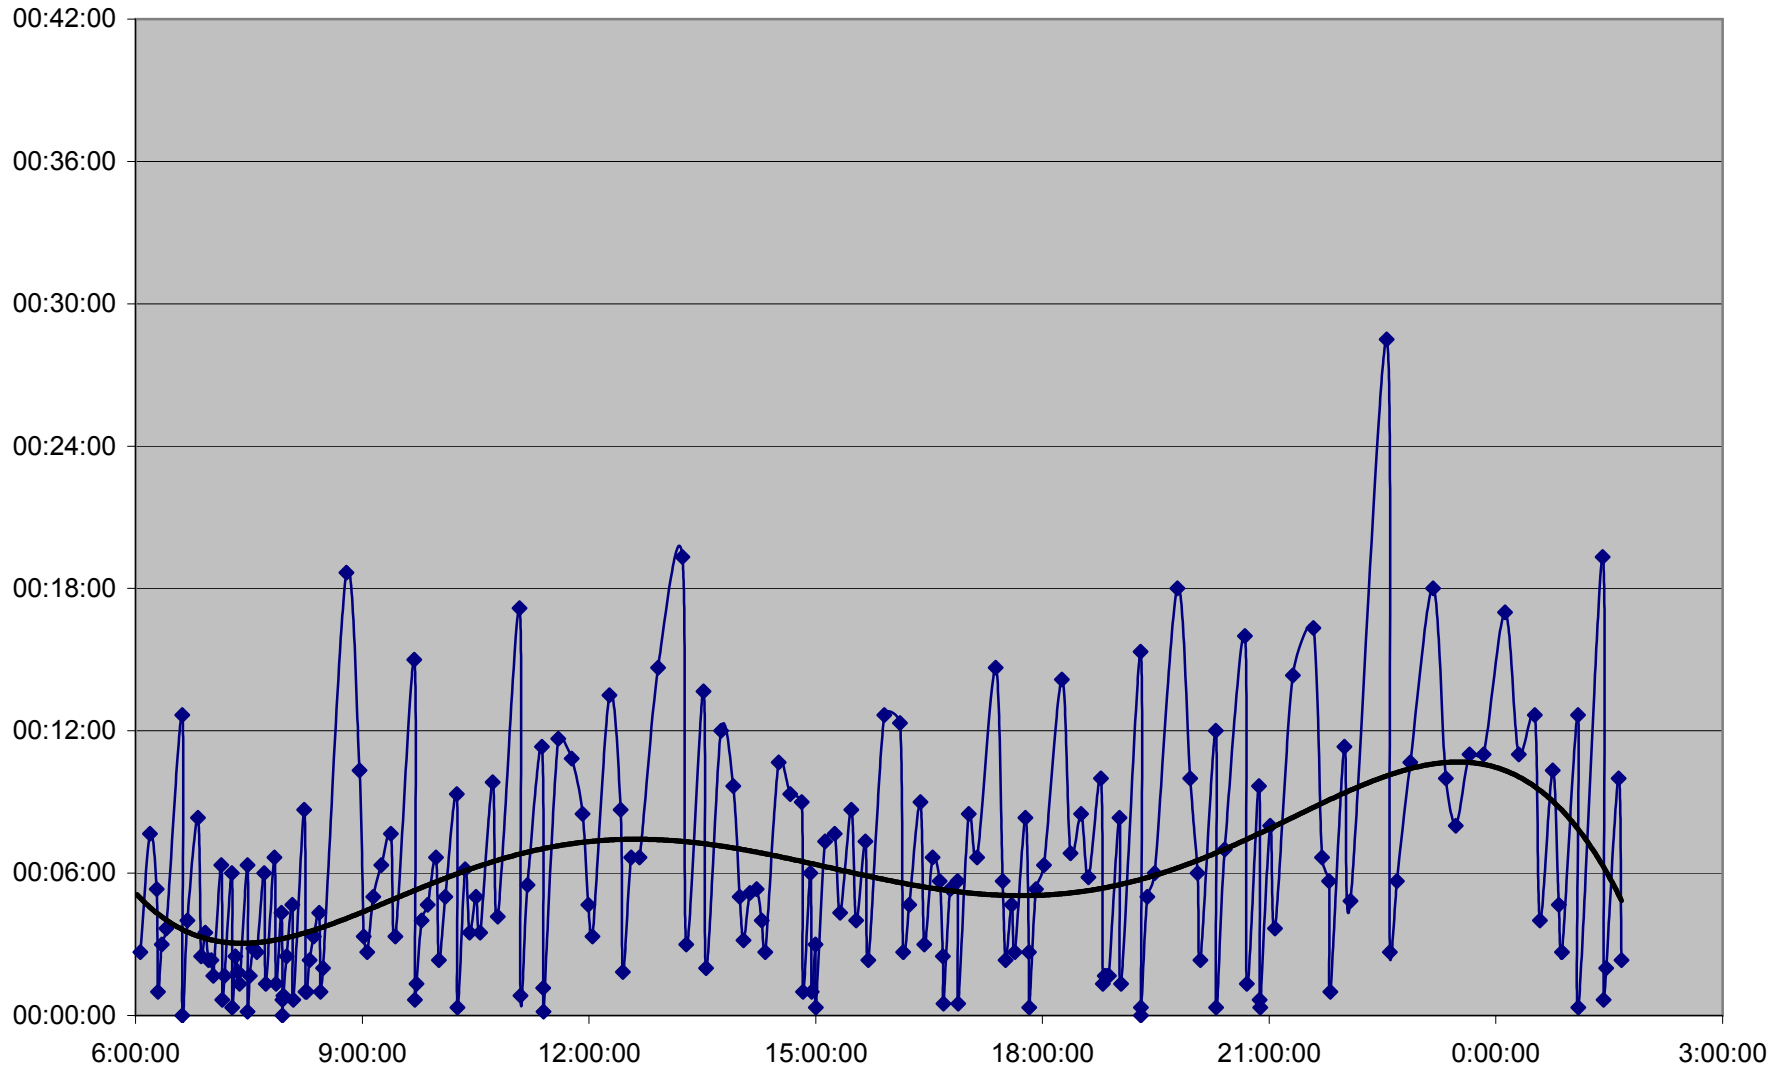

504 King Headways Wednesday 15 May 2013 at Marion Northbound