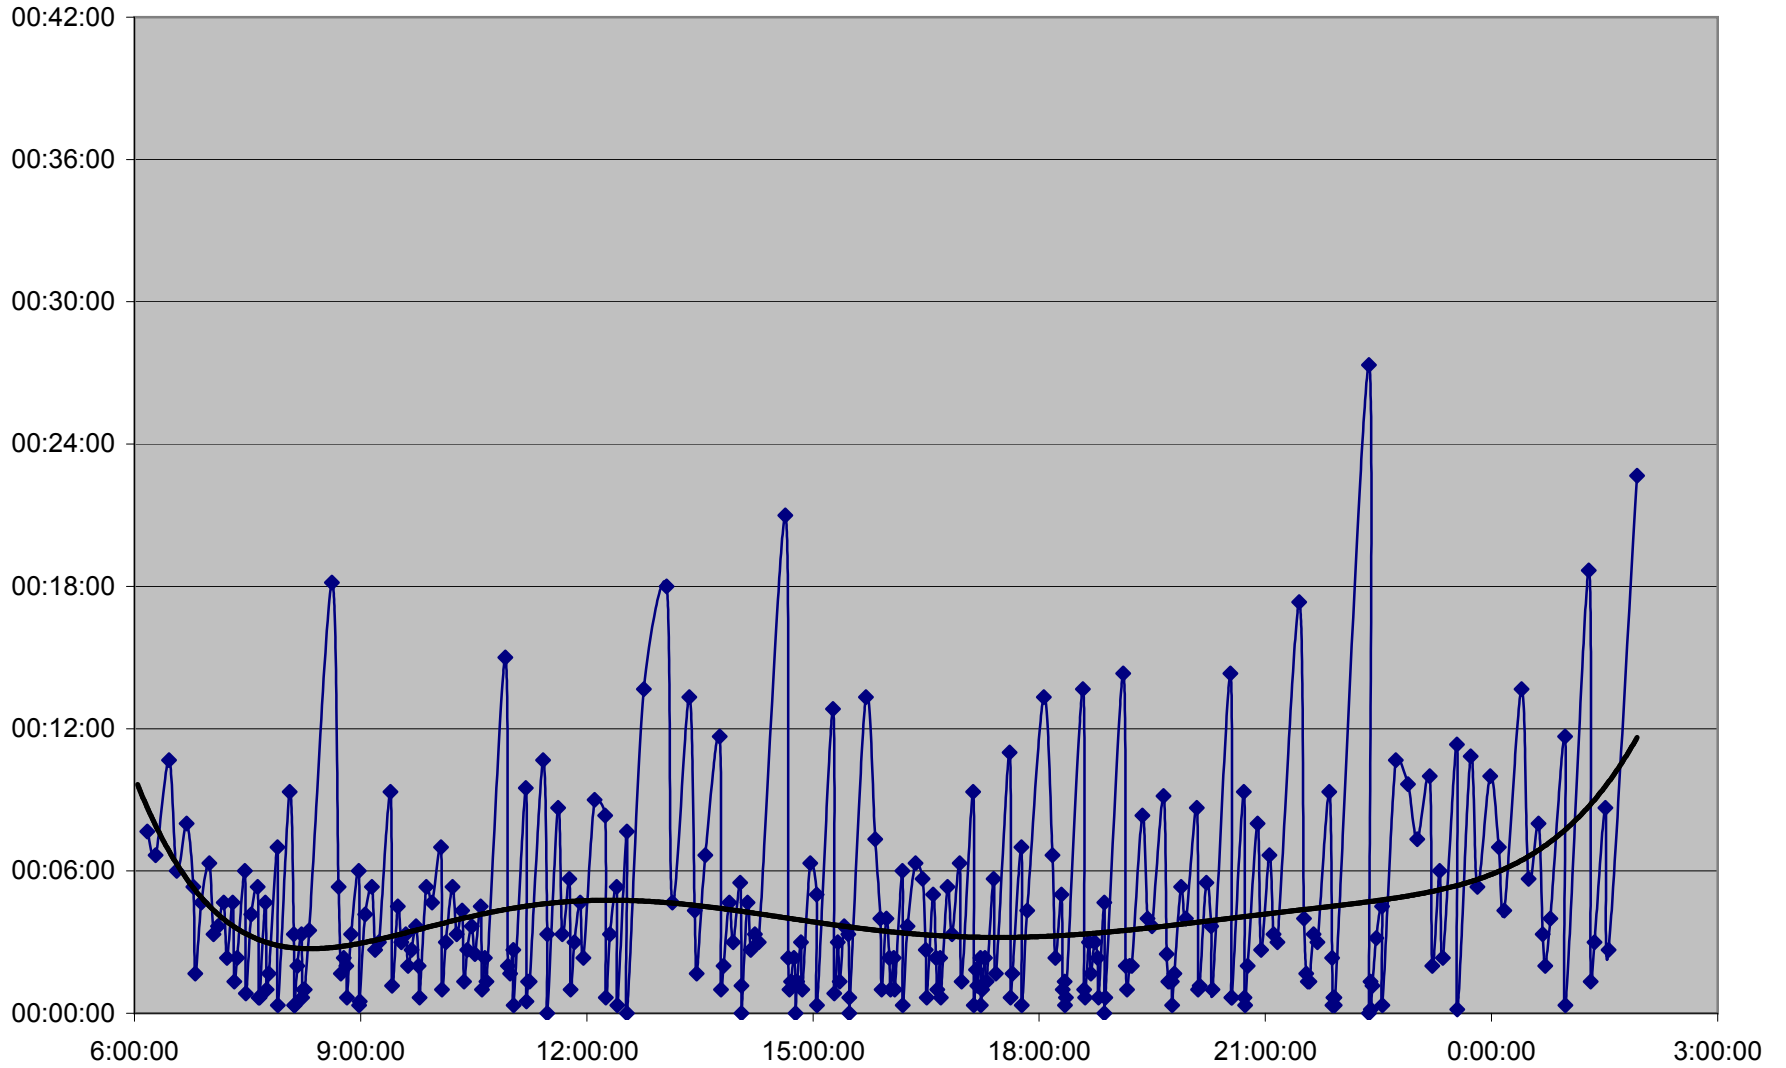

504 King Headways Wednesday 15 May 2013 at Fraser Westbound