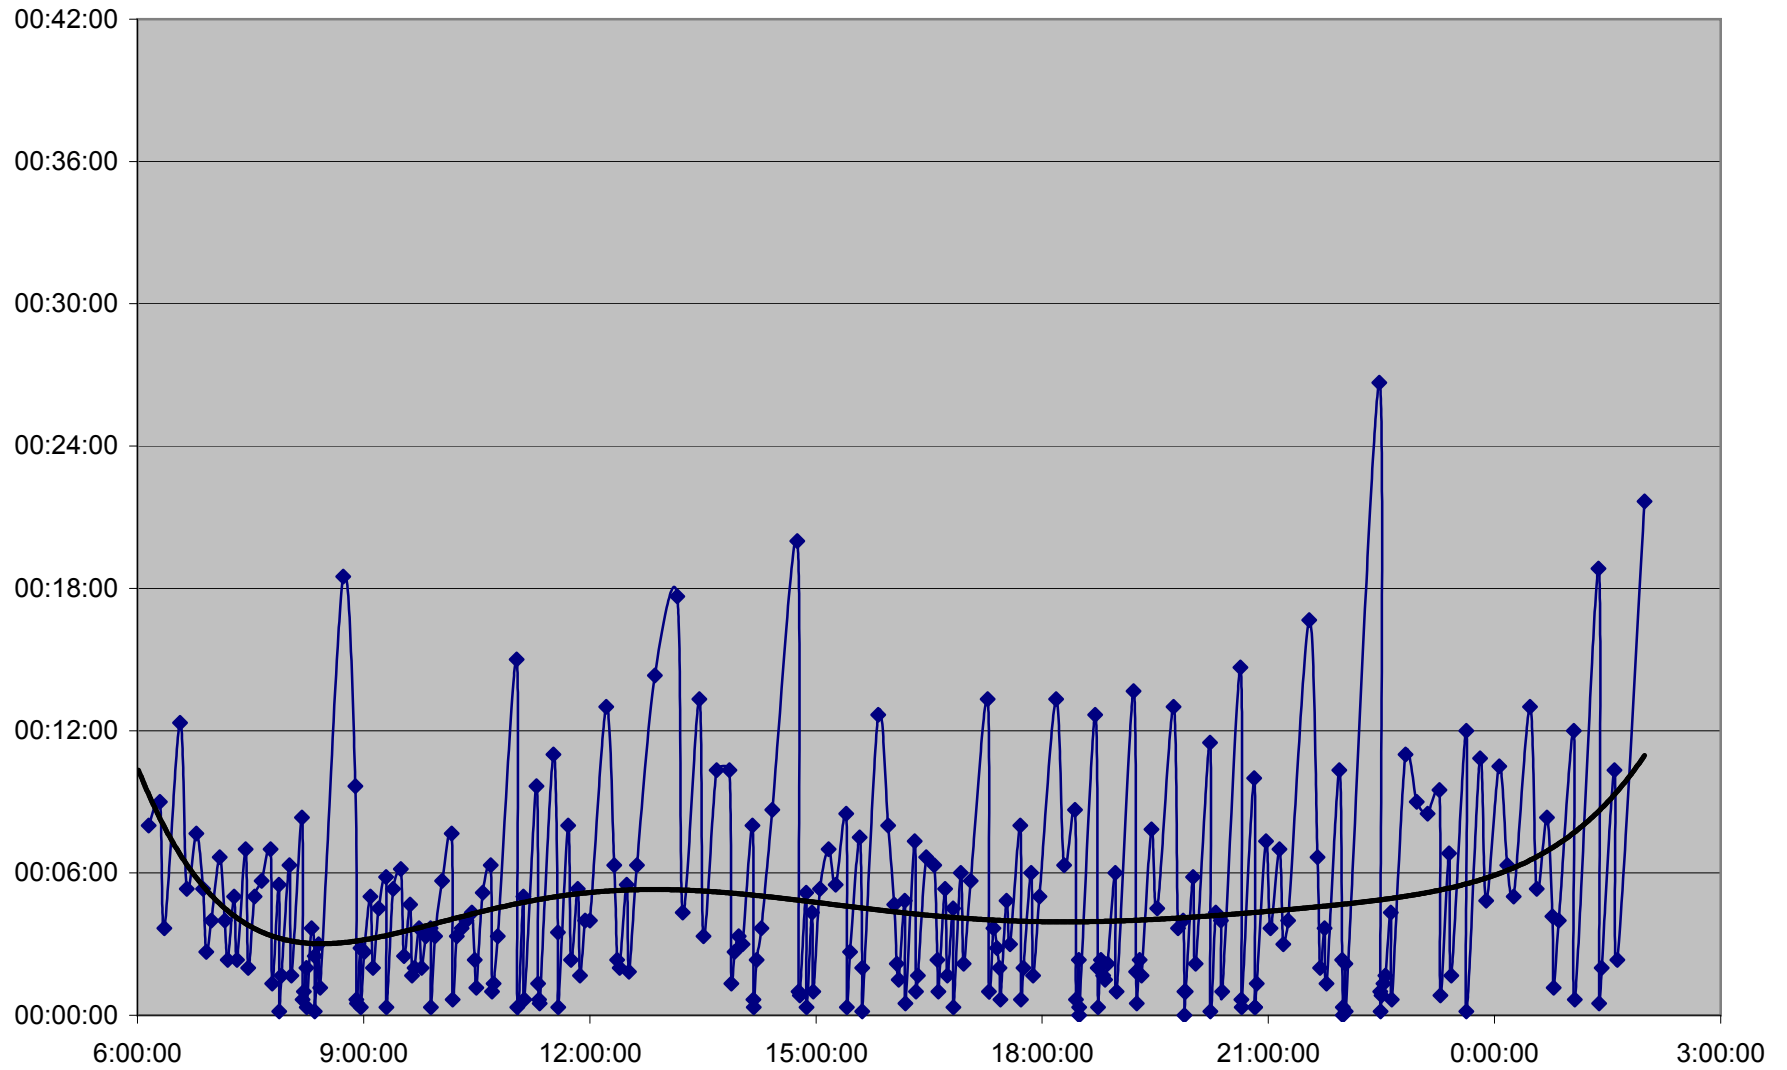

504 King Headways Wednesday 15 May 2013 at East of Queensway Westbound