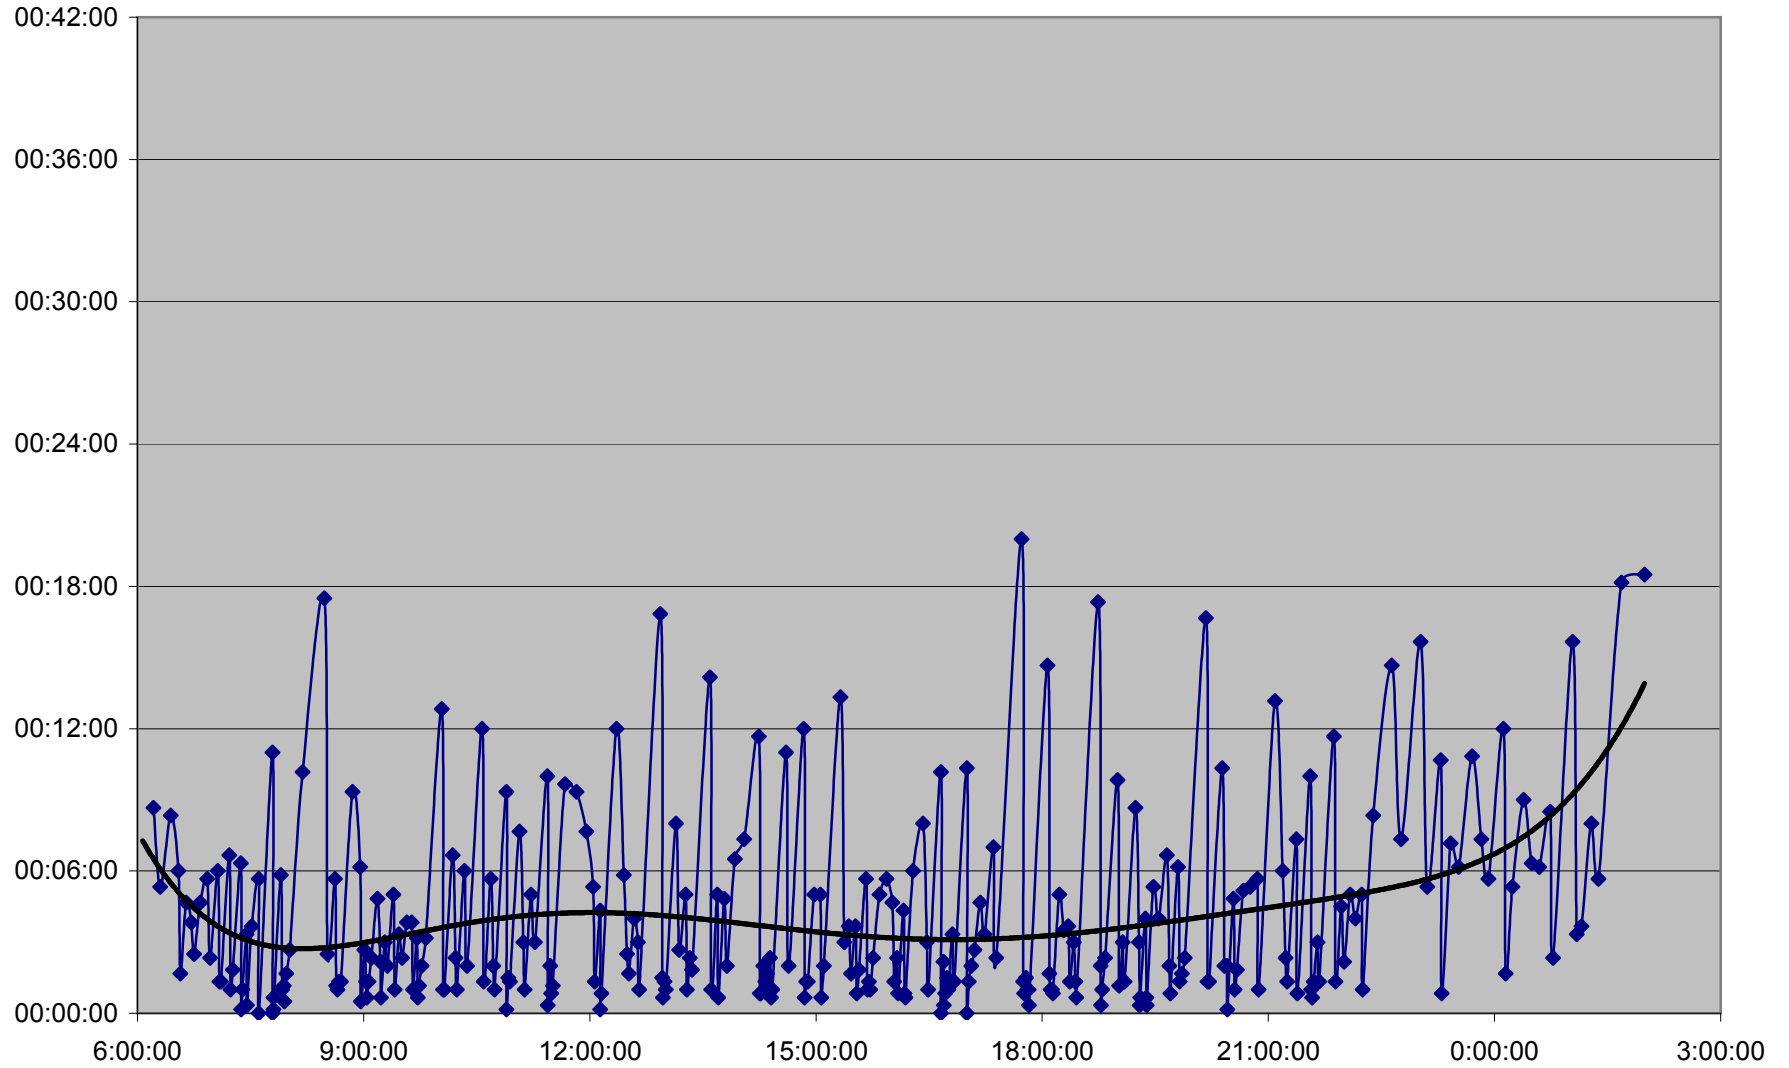

504 King Headways Wednesday 15 May 2013 at Yonge Westbound