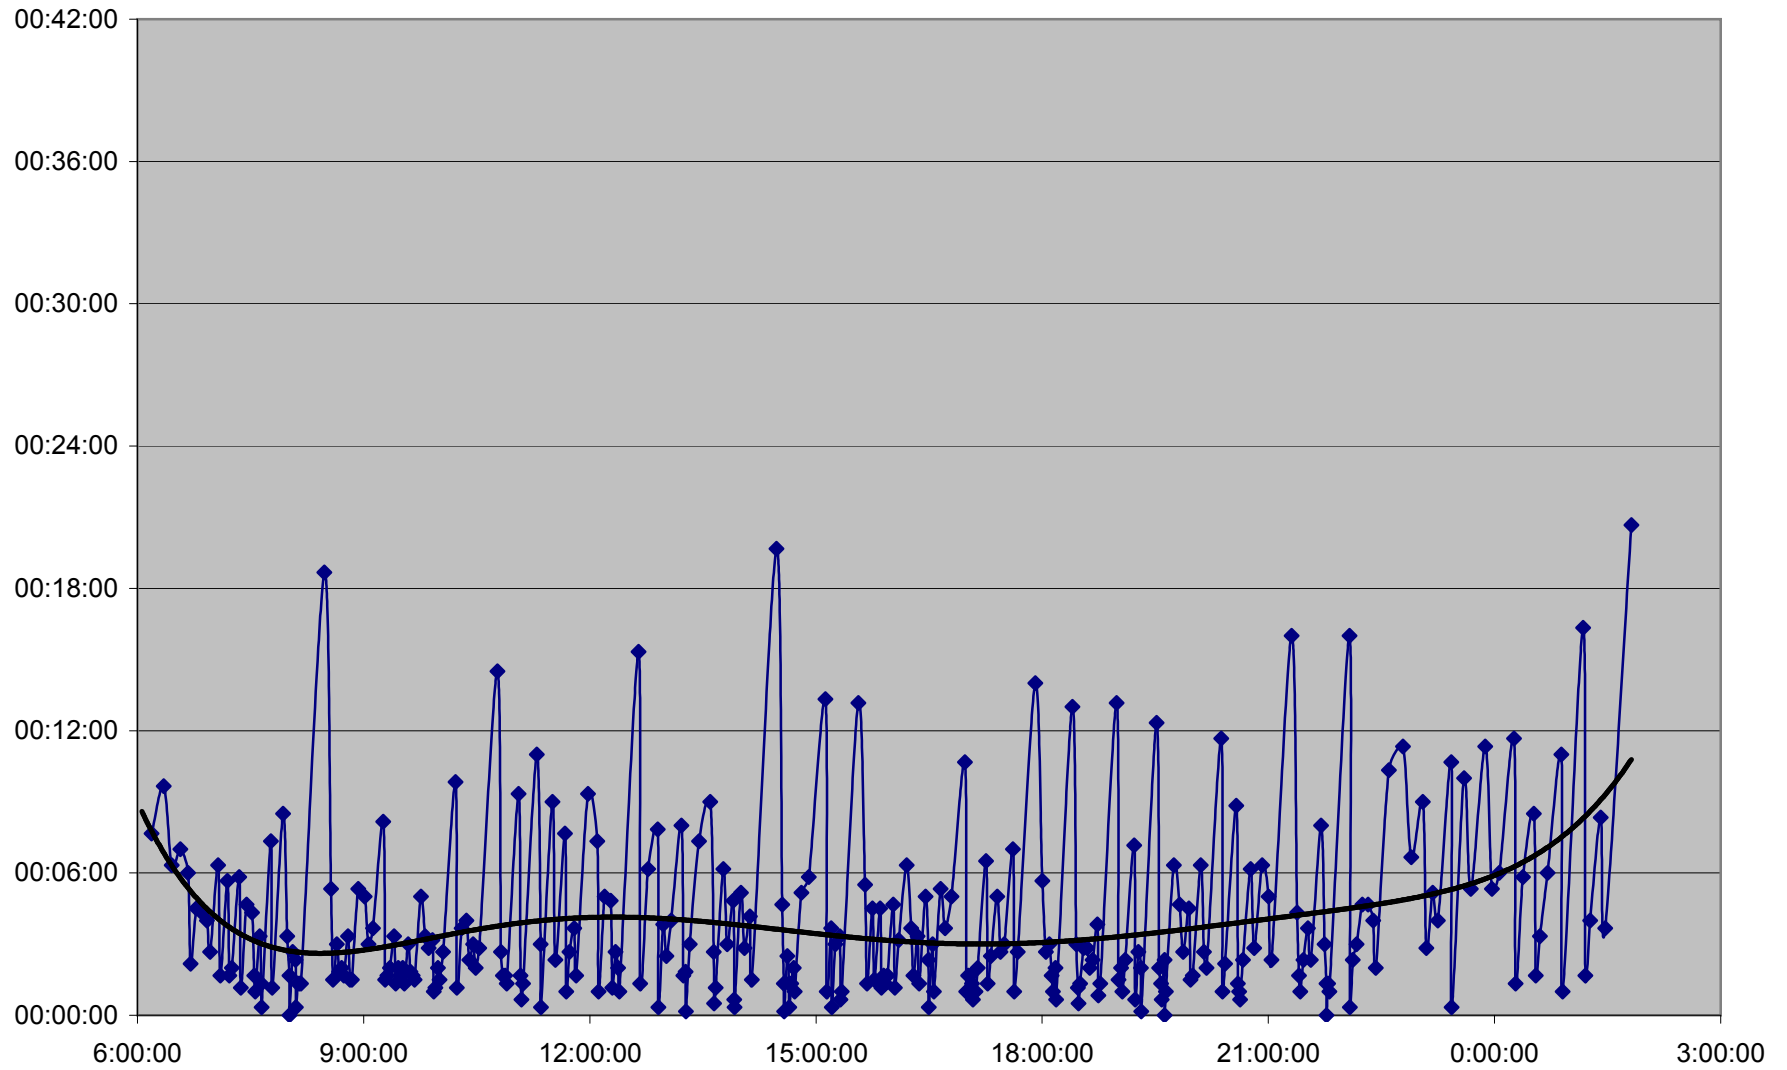

504 King Headways Wednesday 15 May 2013 at Portland Westbound