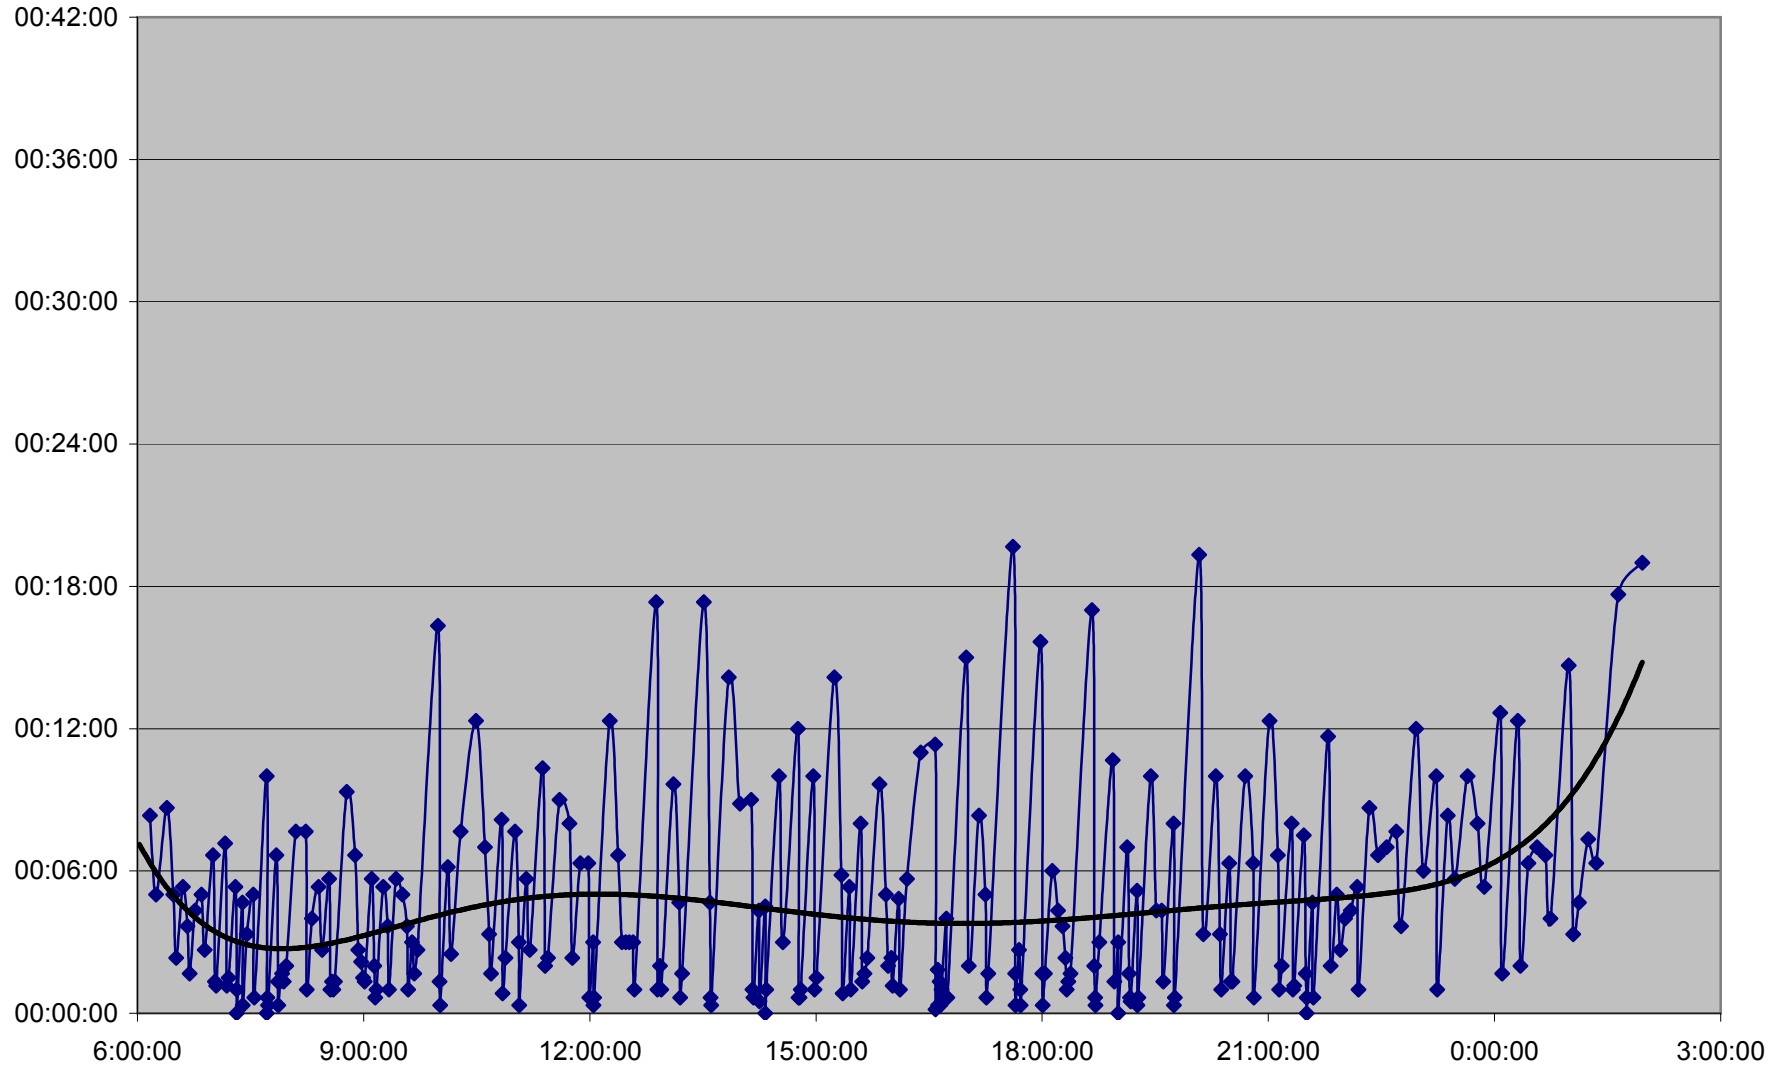

504 King Headways Wednesday 15 May 2013 at Jarvis Westbound