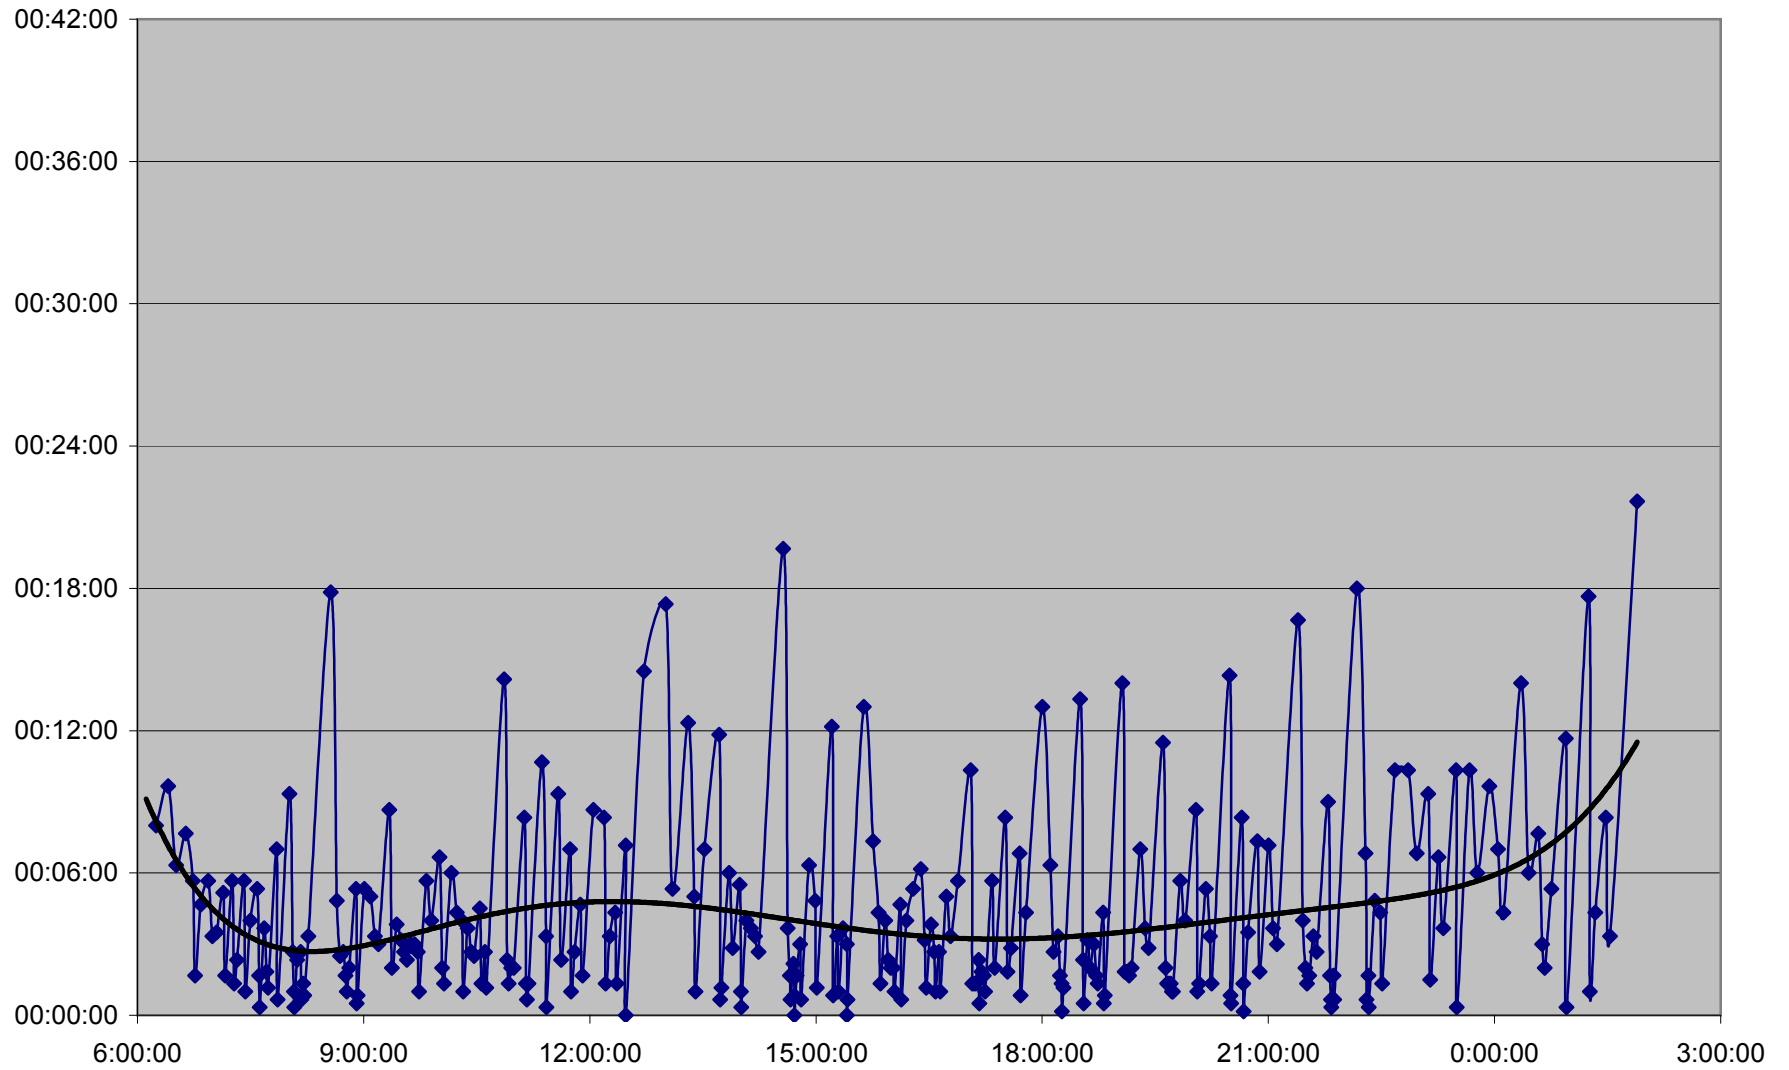

504 King Headways Wednesday 15 May 2013 at Crawford Westbound