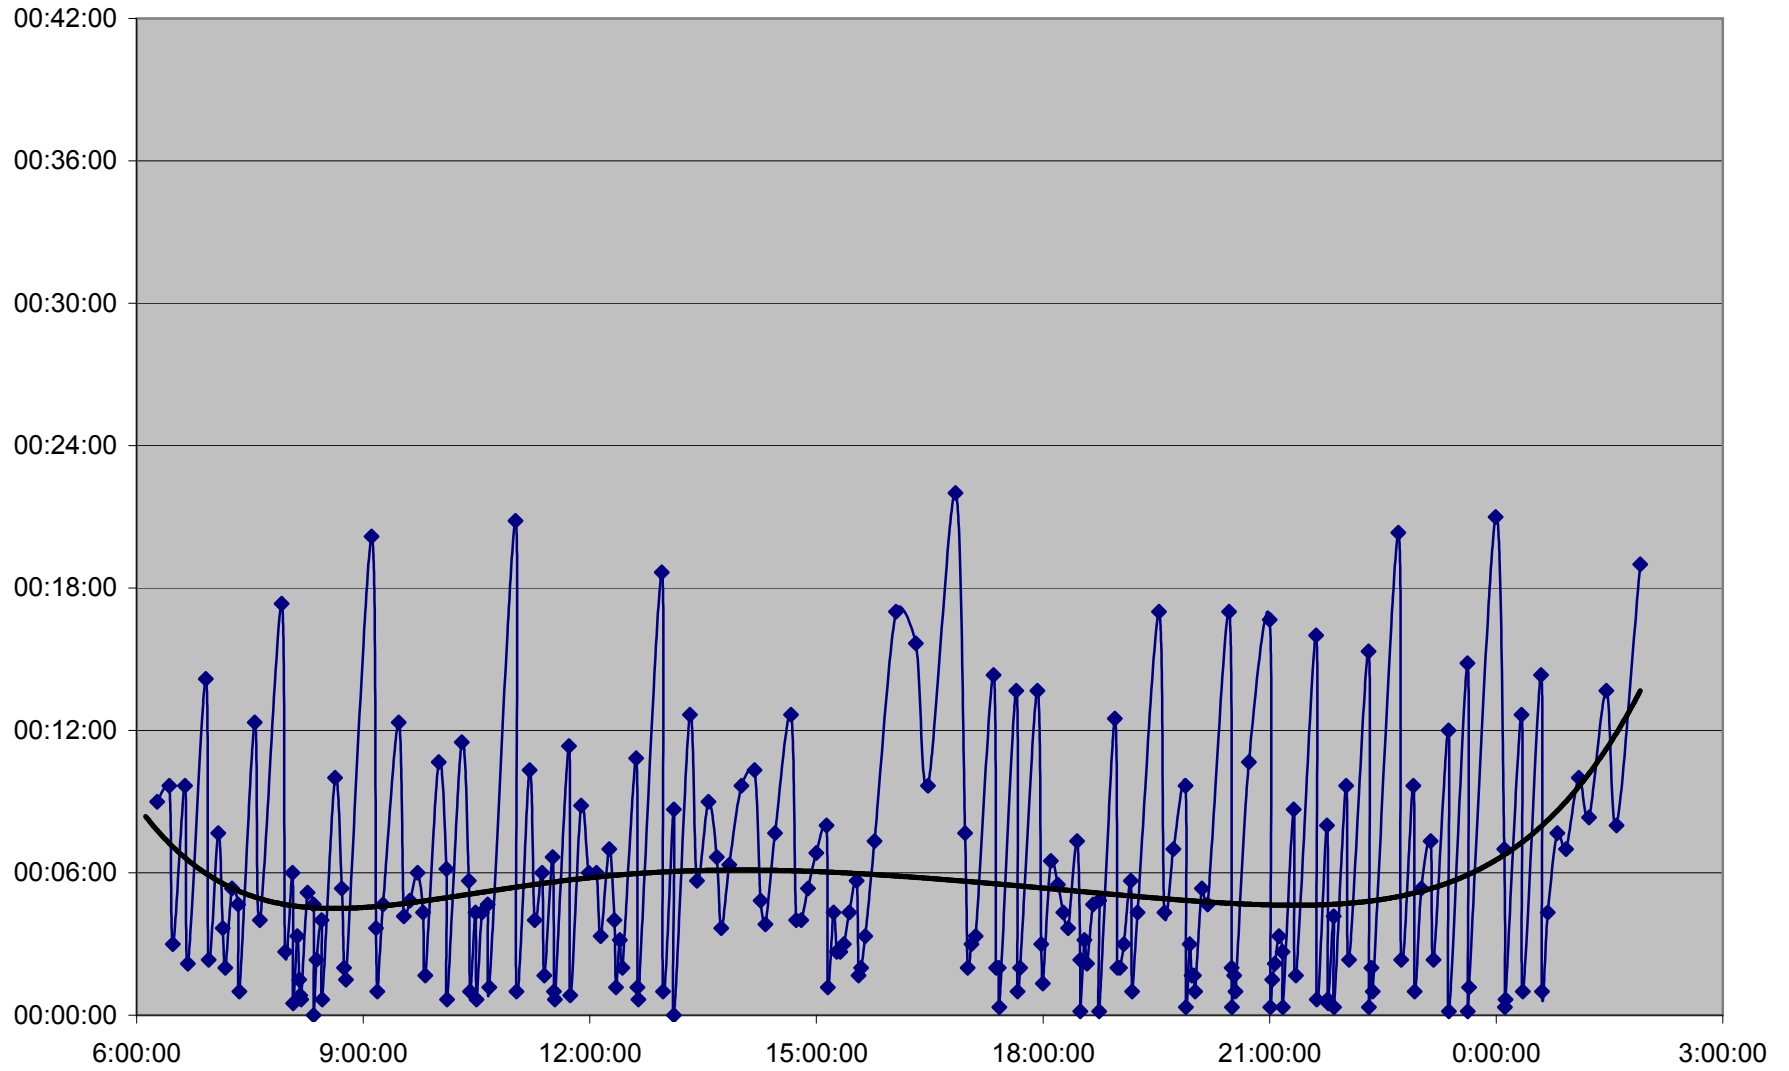

504 King Headways Wednesday 15 May 2013 at South of Dundas Northbound