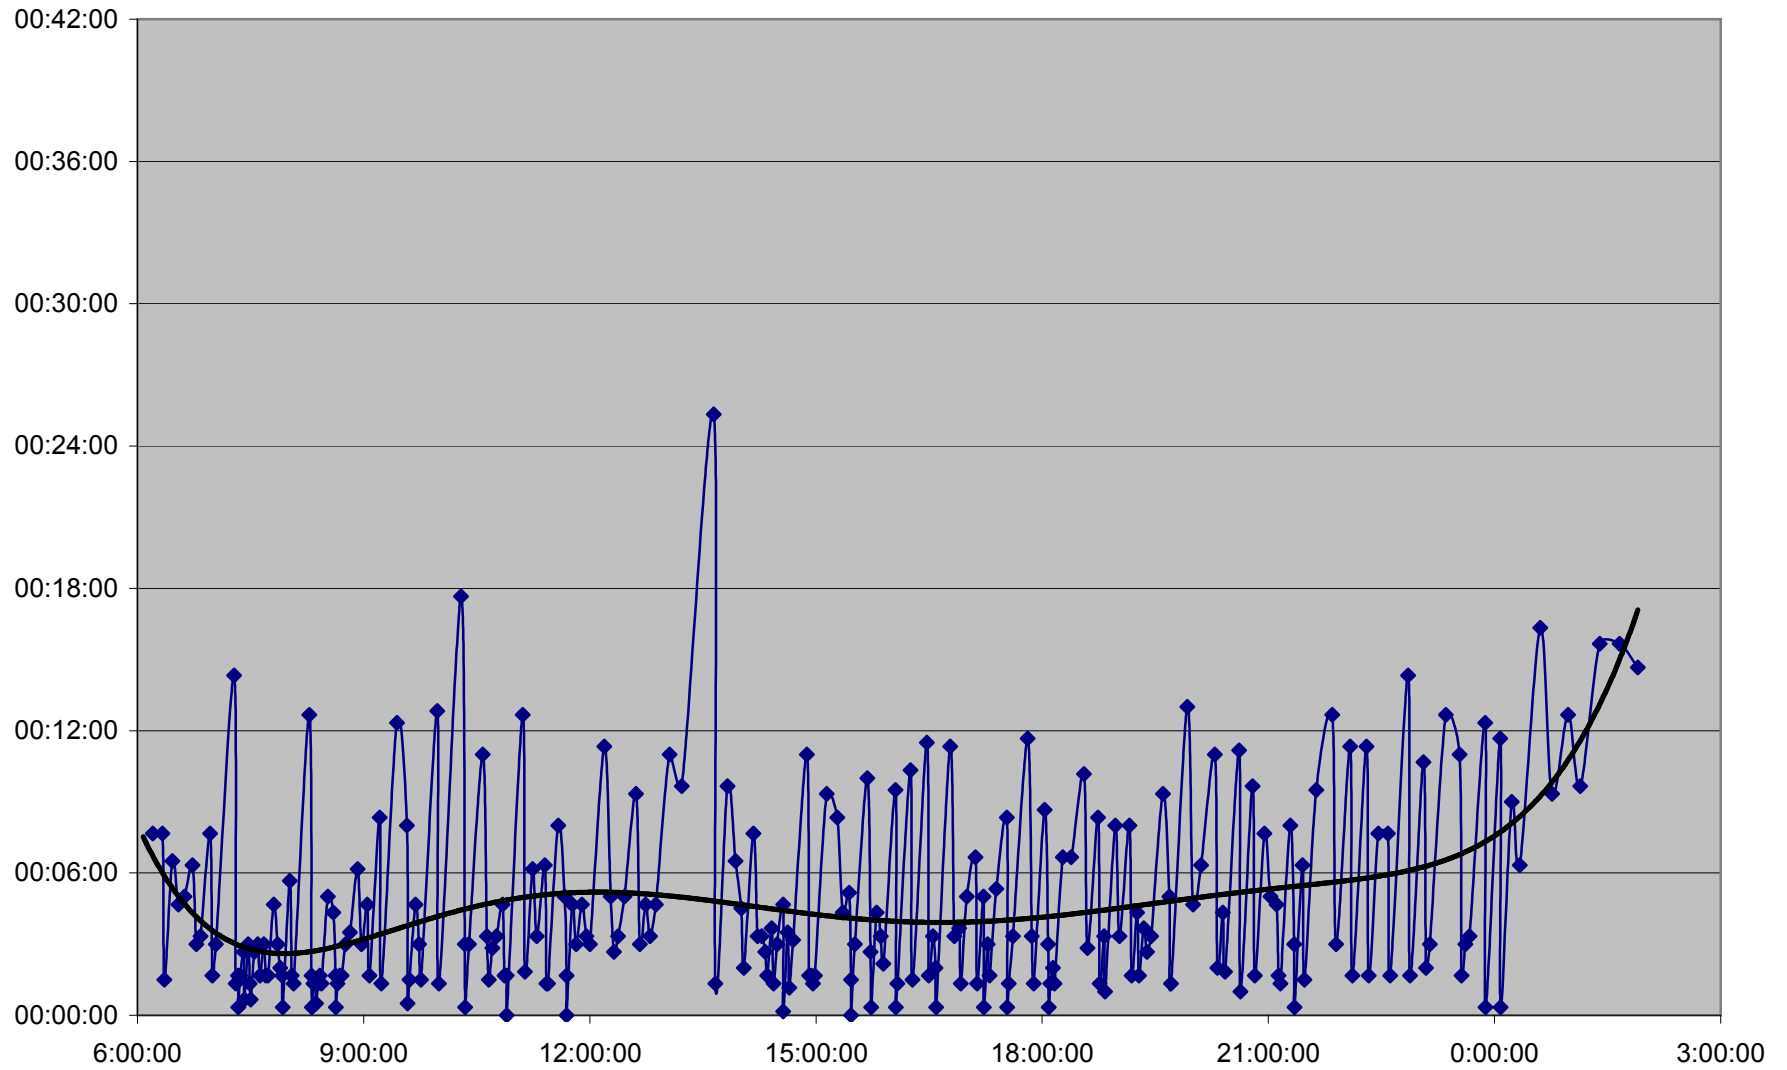

504 King Headways Wednesday 15 May 2013 at Crawford Eastbound

504 King Headways Wednesday 15 May 2013 at Fraser Eastbound

504 King Headways Wednesday 15 May 2013 at Jameson Eastbound

504 King Headways Wednesday 15 May 2013 at East of Queensway Eastbound

504 King Headways Wednesday 15 May 2013 at Marion Southbound

504 King Headways Wednesday 15 May 2013 at Bloor West Southbound