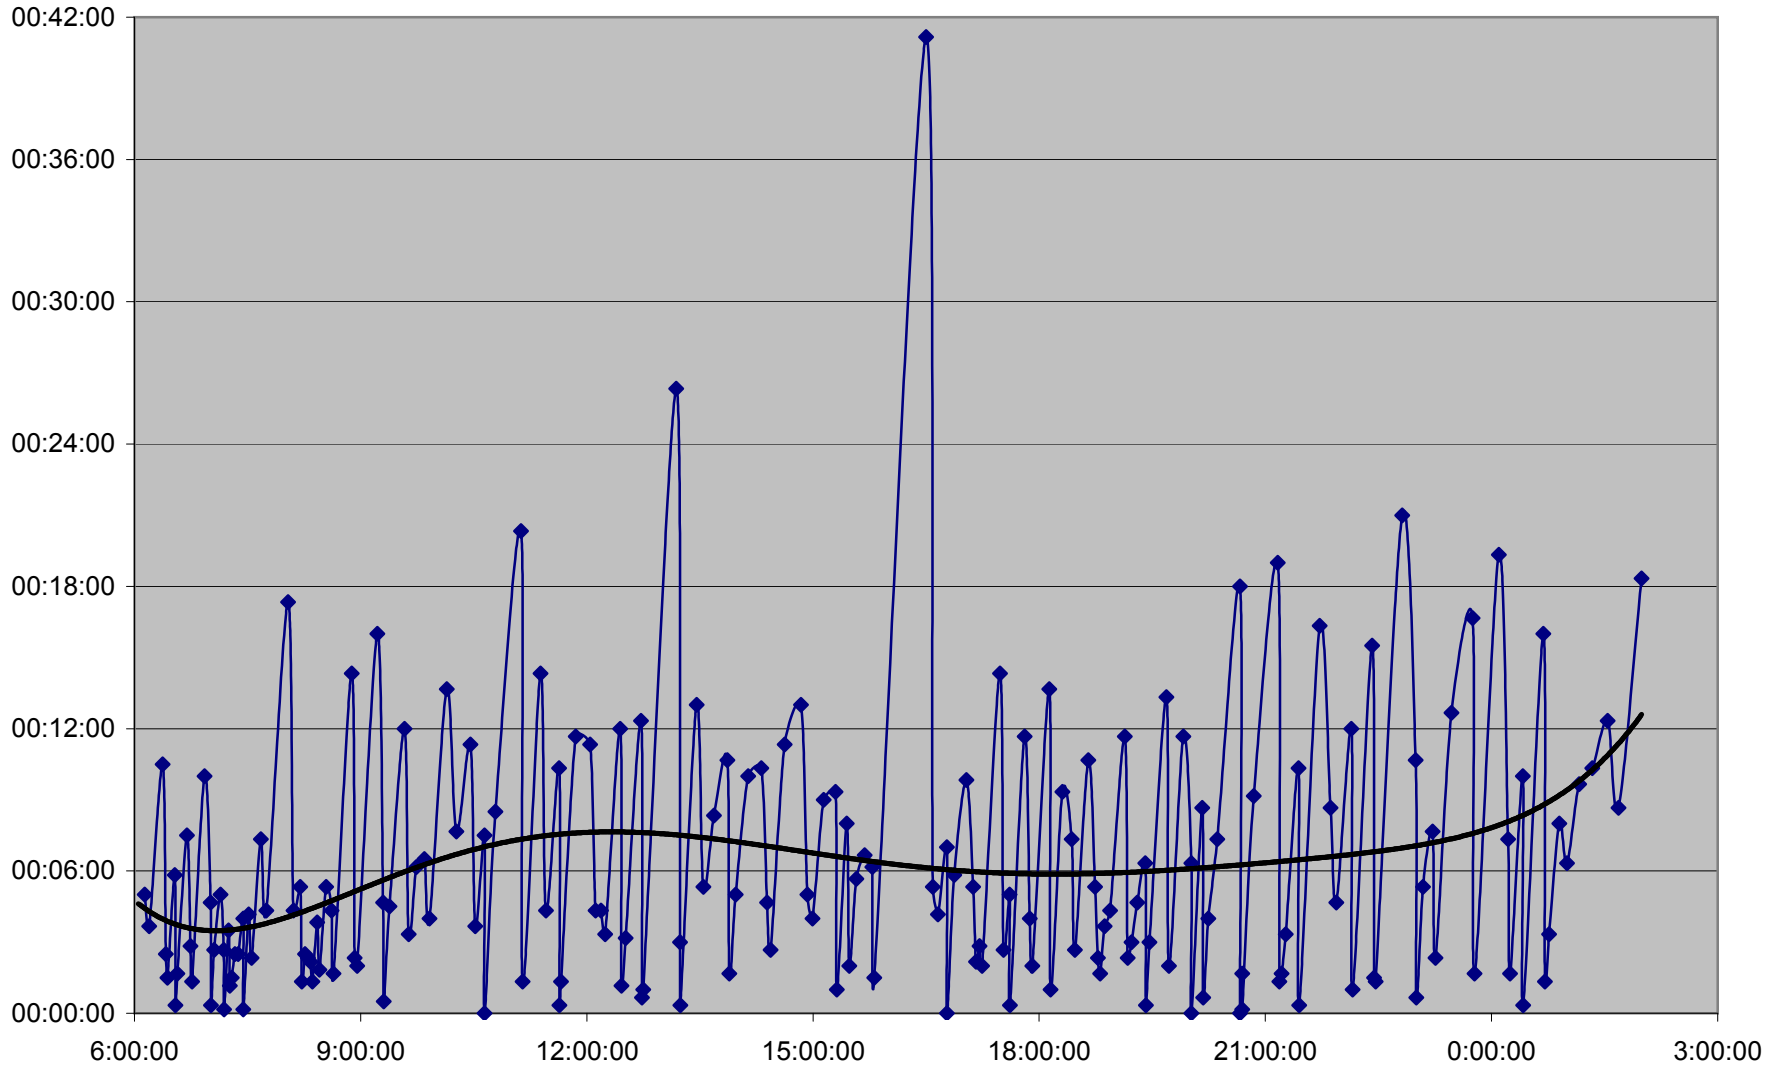

504 King Headways Wednesday 15 May 2013 at Danforth Northbound

504 King Headways Wednesday 15 May 2013 at South of Dundas Northbound

504 King Headways Wednesday 15 May 2013 at Sumach Eastbound

504 King Headways Wednesday 15 May 2013 at Jarvis Eastbound

504 King Headways Wednesday 15 May 2013 at Yonge Eastbound

504 King Headways Wednesday 15 May 2013 at University Eastbound

504 King Headways Wednesday 15 May 2013 at Peter Eastbound

504 King Headways Wednesday 15 May 2013 at Portland Eastbound

504 King Headways Wednesday 15 May 2013 at Marion Southbound

504 King Headways Wednesday 15 May 2013 at Bloor West Southbound