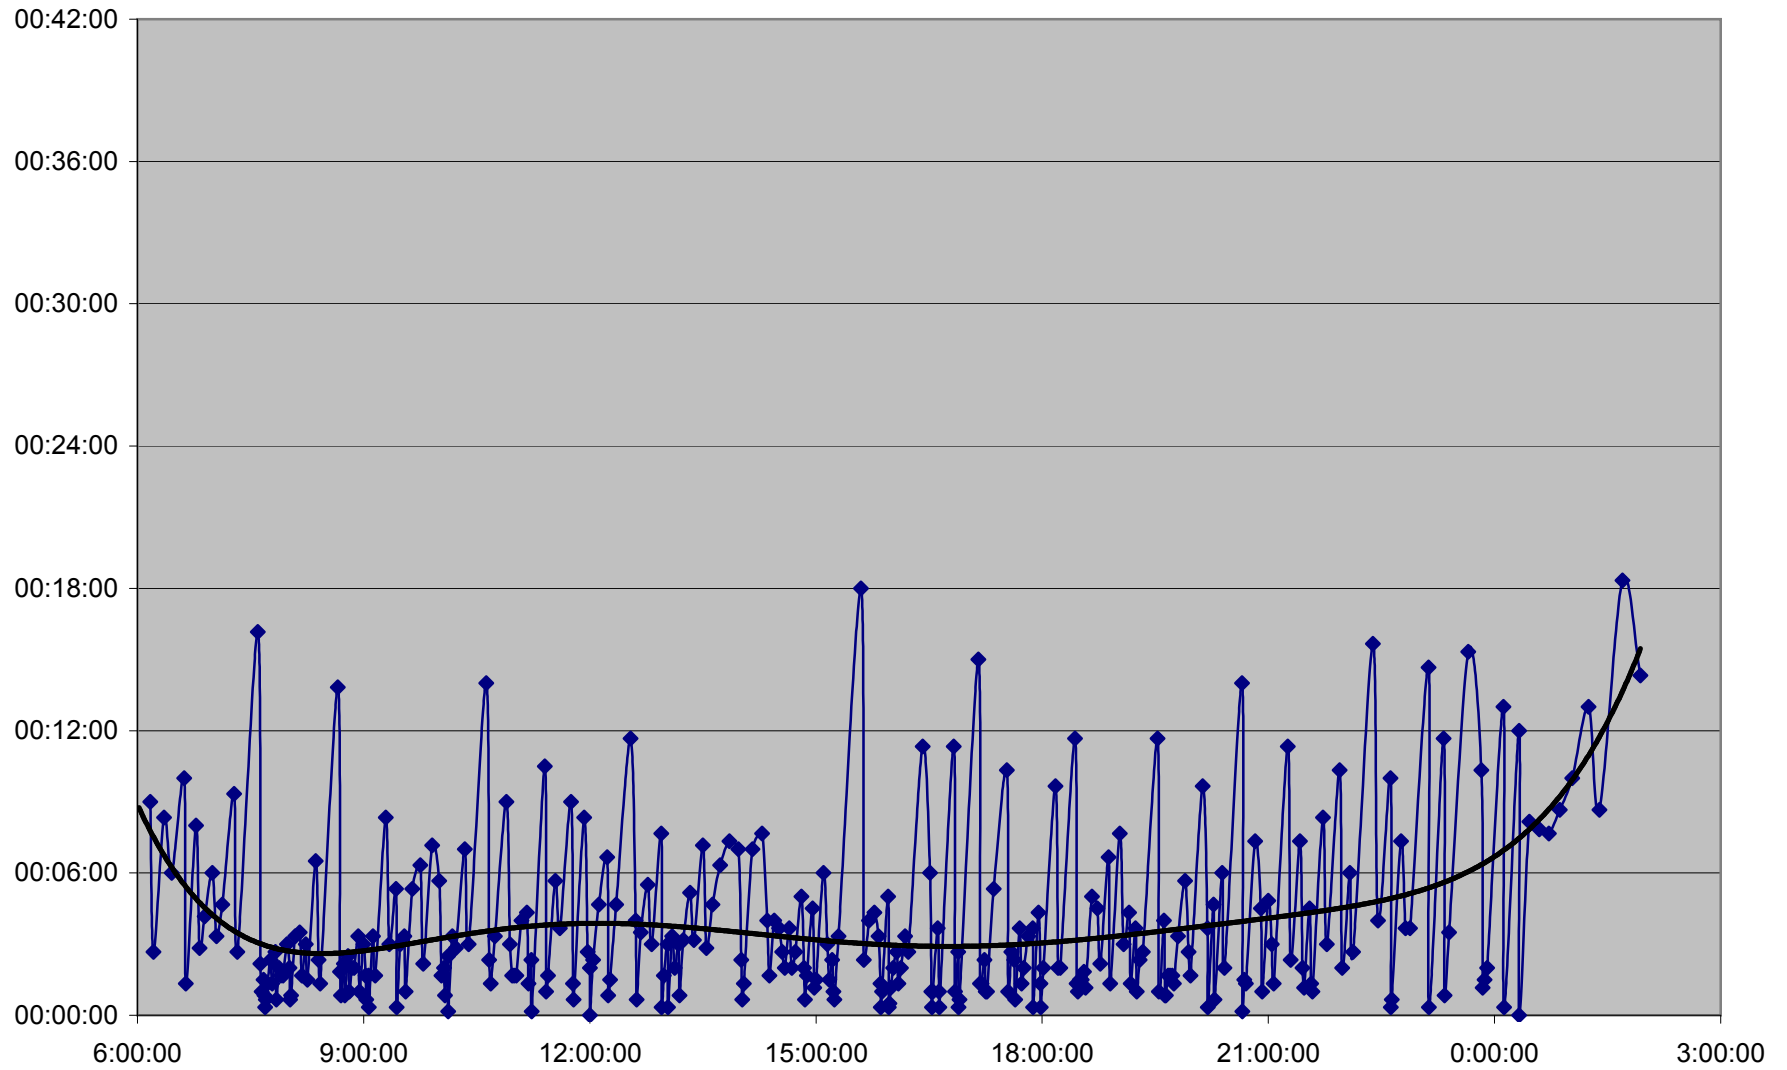

504 King Headways Wednesday 15 May 2013 at Danforth Northbound

504 King Headways Wednesday 15 May 2013 at South of Dundas Northbound

504 King Headways Wednesday 15 May 2013 at Sumach Eastbound

504 King Headways Wednesday 15 May 2013 at Jarvis Eastbound

504 King Headways Wednesday 15 May 2013 at Yonge Eastbound

504 King Headways Wednesday 15 May 2013 at University Eastbound

504 King Headways Wednesday 15 May 2013 at Peter Eastbound

504 King Headways Wednesday 15 May 2013 at Portland Eastbound

504 King Headways Wednesday 15 May 2013 at Marion Southbound

504 King Headways Wednesday 15 May 2013 at Bloor West Southbound