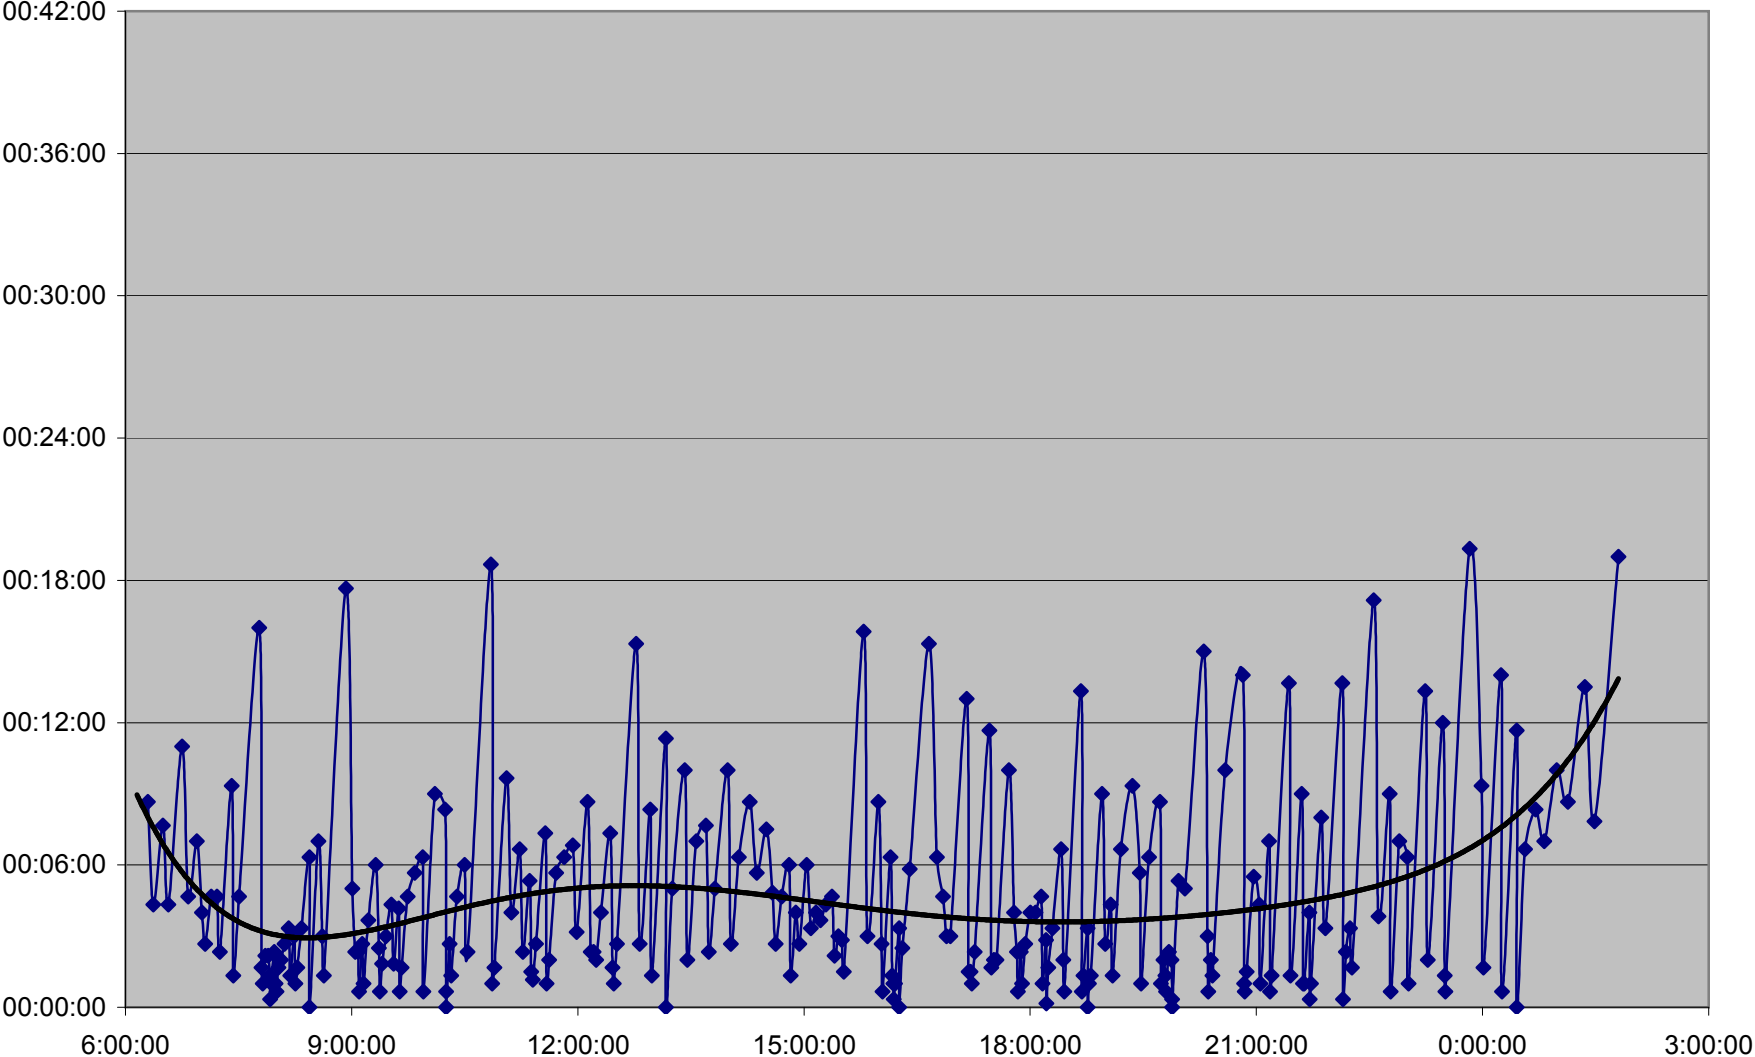

504 King Headways Wednesday 15 May 2013 at Danforth Northbound

504 King Headways Wednesday 15 May 2013 at South of Dundas Northbound

504 King Headways Wednesday 15 May 2013 at Sumach Eastbound

504 King Headways Wednesday 15 May 2013 at Jarvis Eastbound

504 King Headways Wednesday 15 May 2013 at Marion Southbound

504 King Headways Wednesday 15 May 2013 at Bloor West Southbound