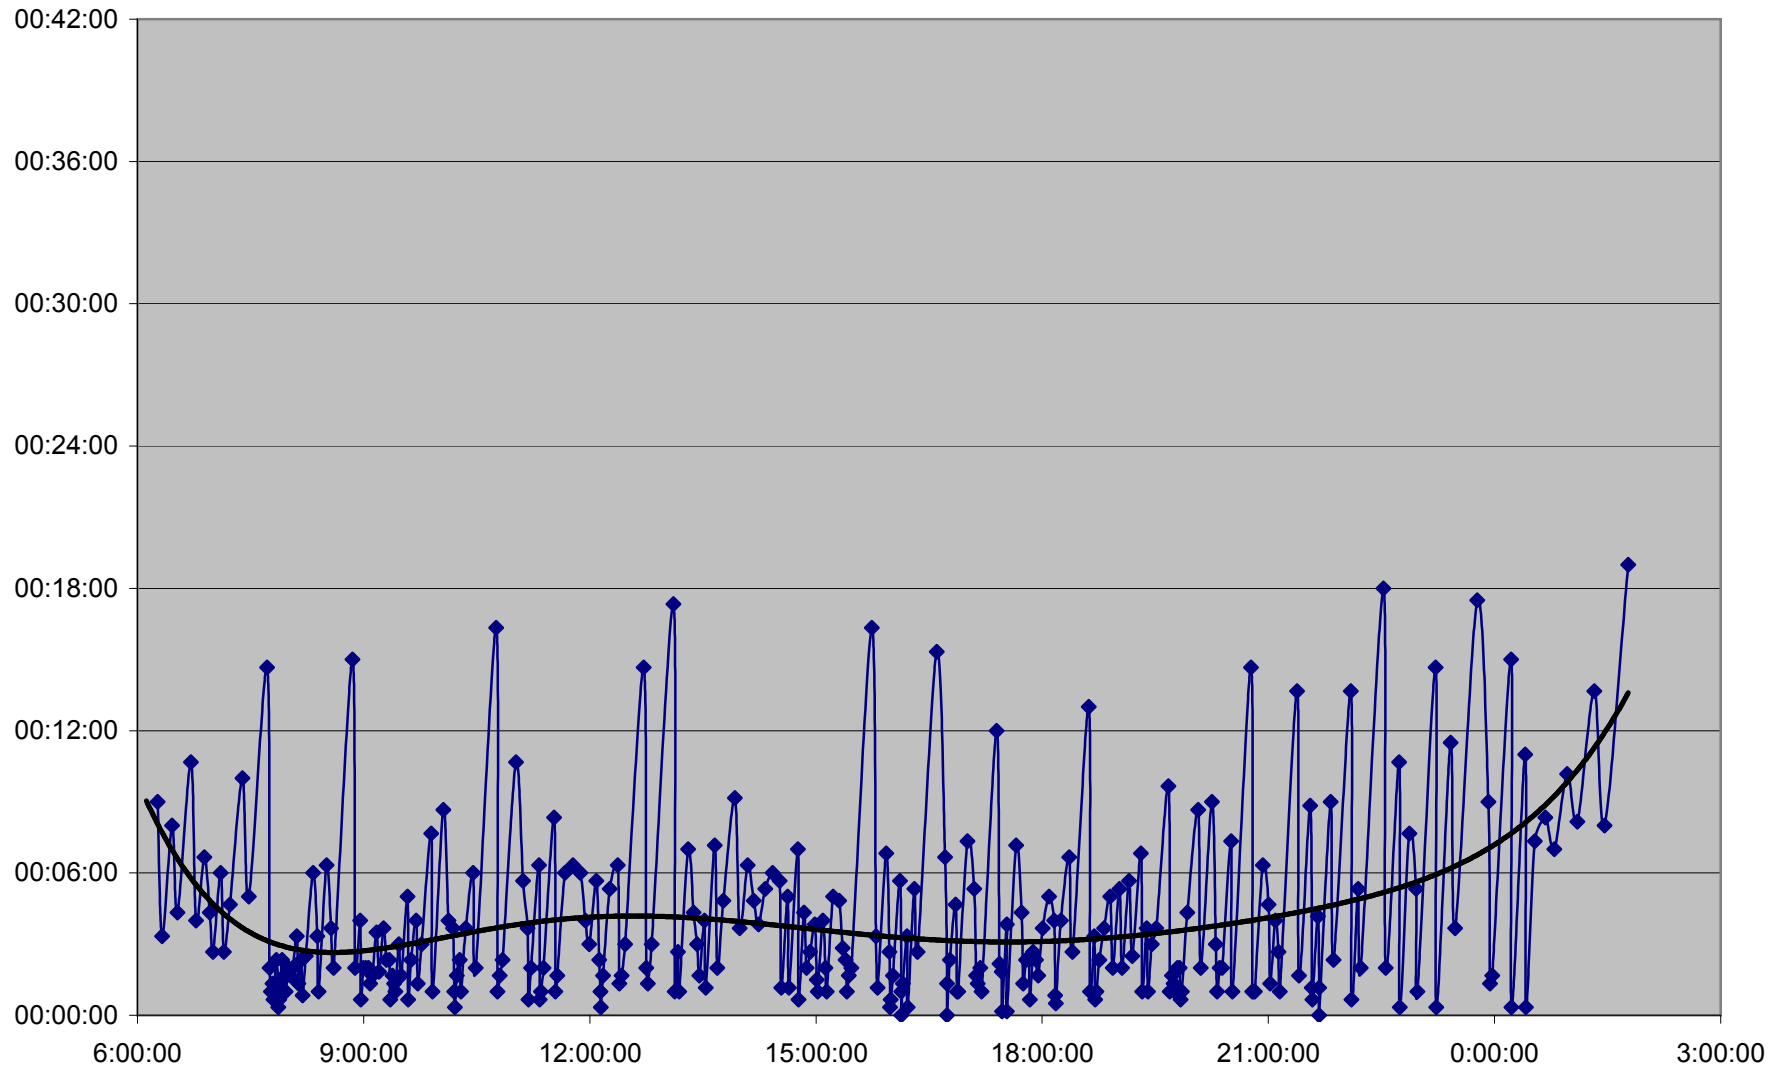

504 King Headways Wednesday 15 May 2013 at Danforth Northbound

504 King Headways Wednesday 15 May 2013 at South of Dundas Northbound

504 King Headways Wednesday 15 May 2013 at Sumach Eastbound

504 King Headways Wednesday 15 May 2013 at Jarvis Eastbound

504 King Headways Wednesday 15 May 2013 at Yonge Eastbound

504 King Headways Wednesday 15 May 2013 at University Eastbound

504 King Headways Wednesday 15 May 2013 at Peter Eastbound

504 King Headways Wednesday 15 May 2013 at Portland Eastbound

504 King Headways Wednesday 15 May 2013 at Marion Southbound

504 King Headways Wednesday 15 May 2013 at Bloor West Southbound