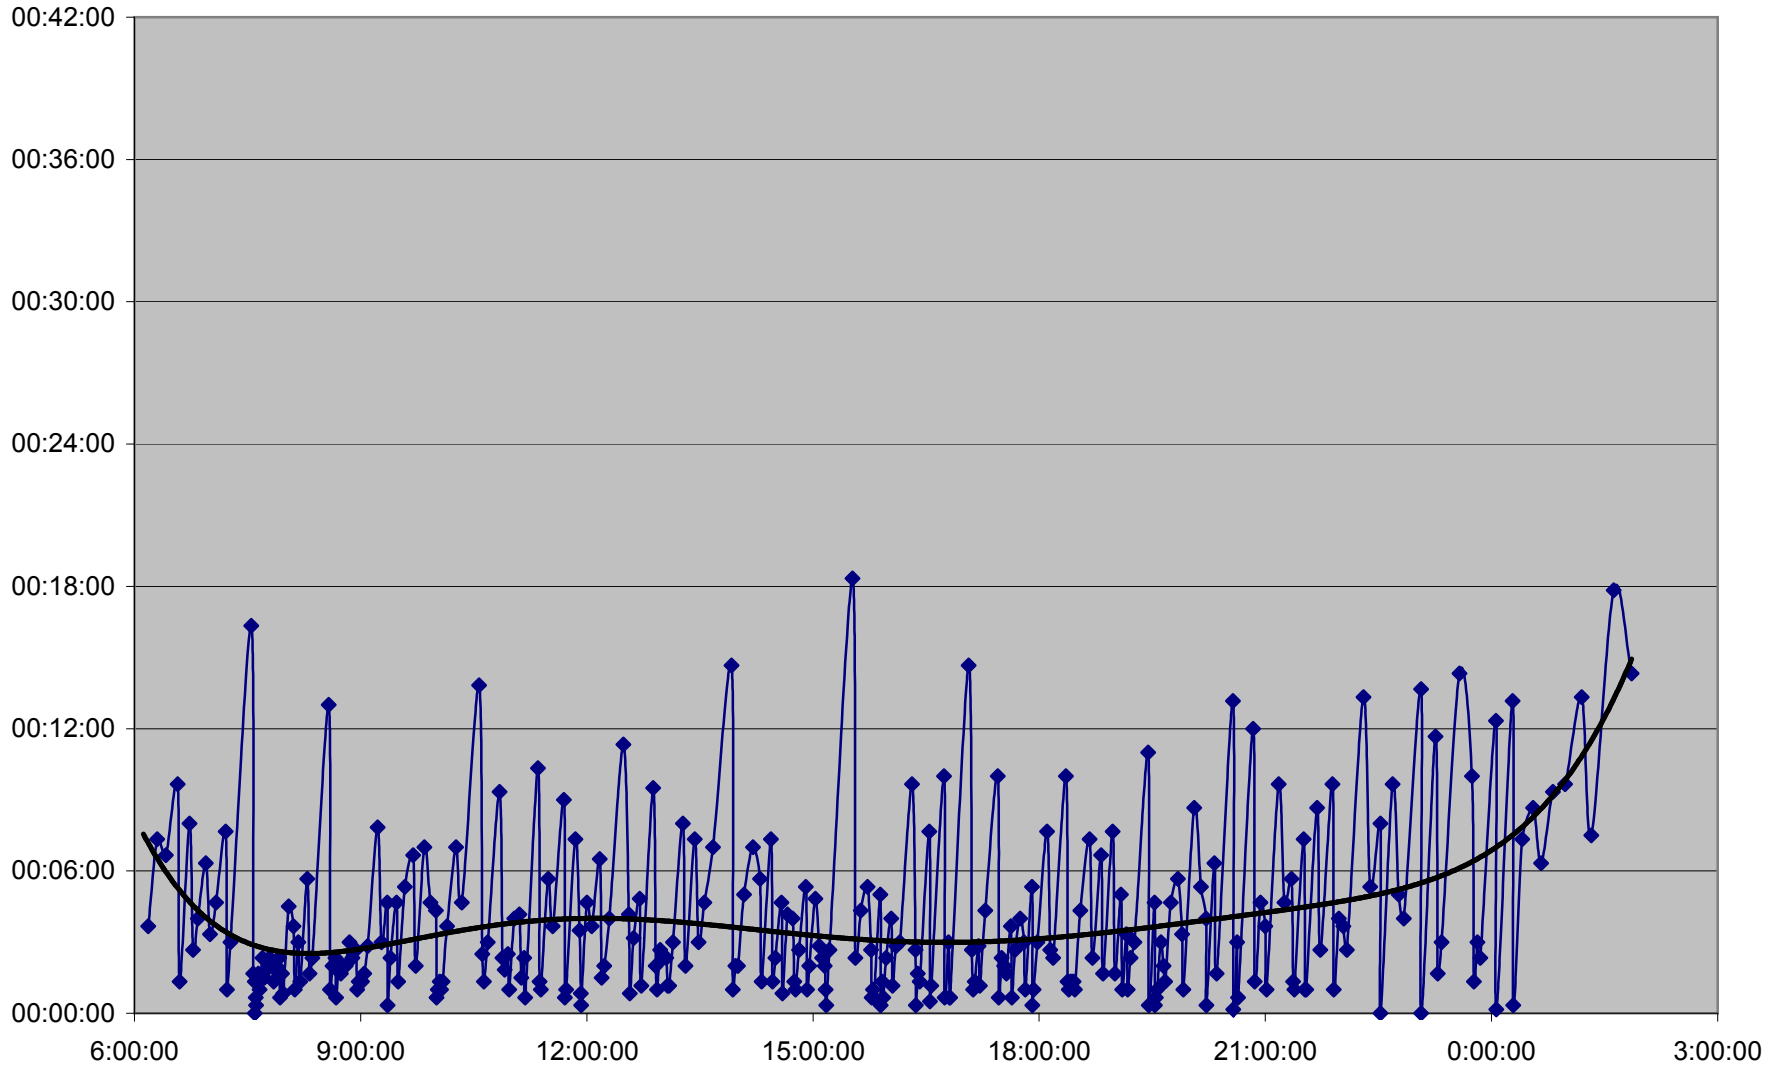

504 King Headways Wednesday 15 May 2013 at Yonge Eastbound

504 King Headways Wednesday 15 May 2013 at University Eastbound

504 King Headways Wednesday 15 May 2013 at Peter Eastbound

504 King Headways Wednesday 15 May 2013 at Portland Eastbound

504 King Headways Wednesday 15 May 2013 at Crawford Eastbound

504 King Headways Wednesday 15 May 2013 at Fraser Eastbound

504 King Headways Wednesday 15 May 2013 at Jameson Eastbound

504 King Headways Wednesday 15 May 2013 at East of Queensway Eastbound

504 King Headways Wednesday 15 May 2013 at Marion Southbound

504 King Headways Wednesday 15 May 2013 at Bloor West Southbound