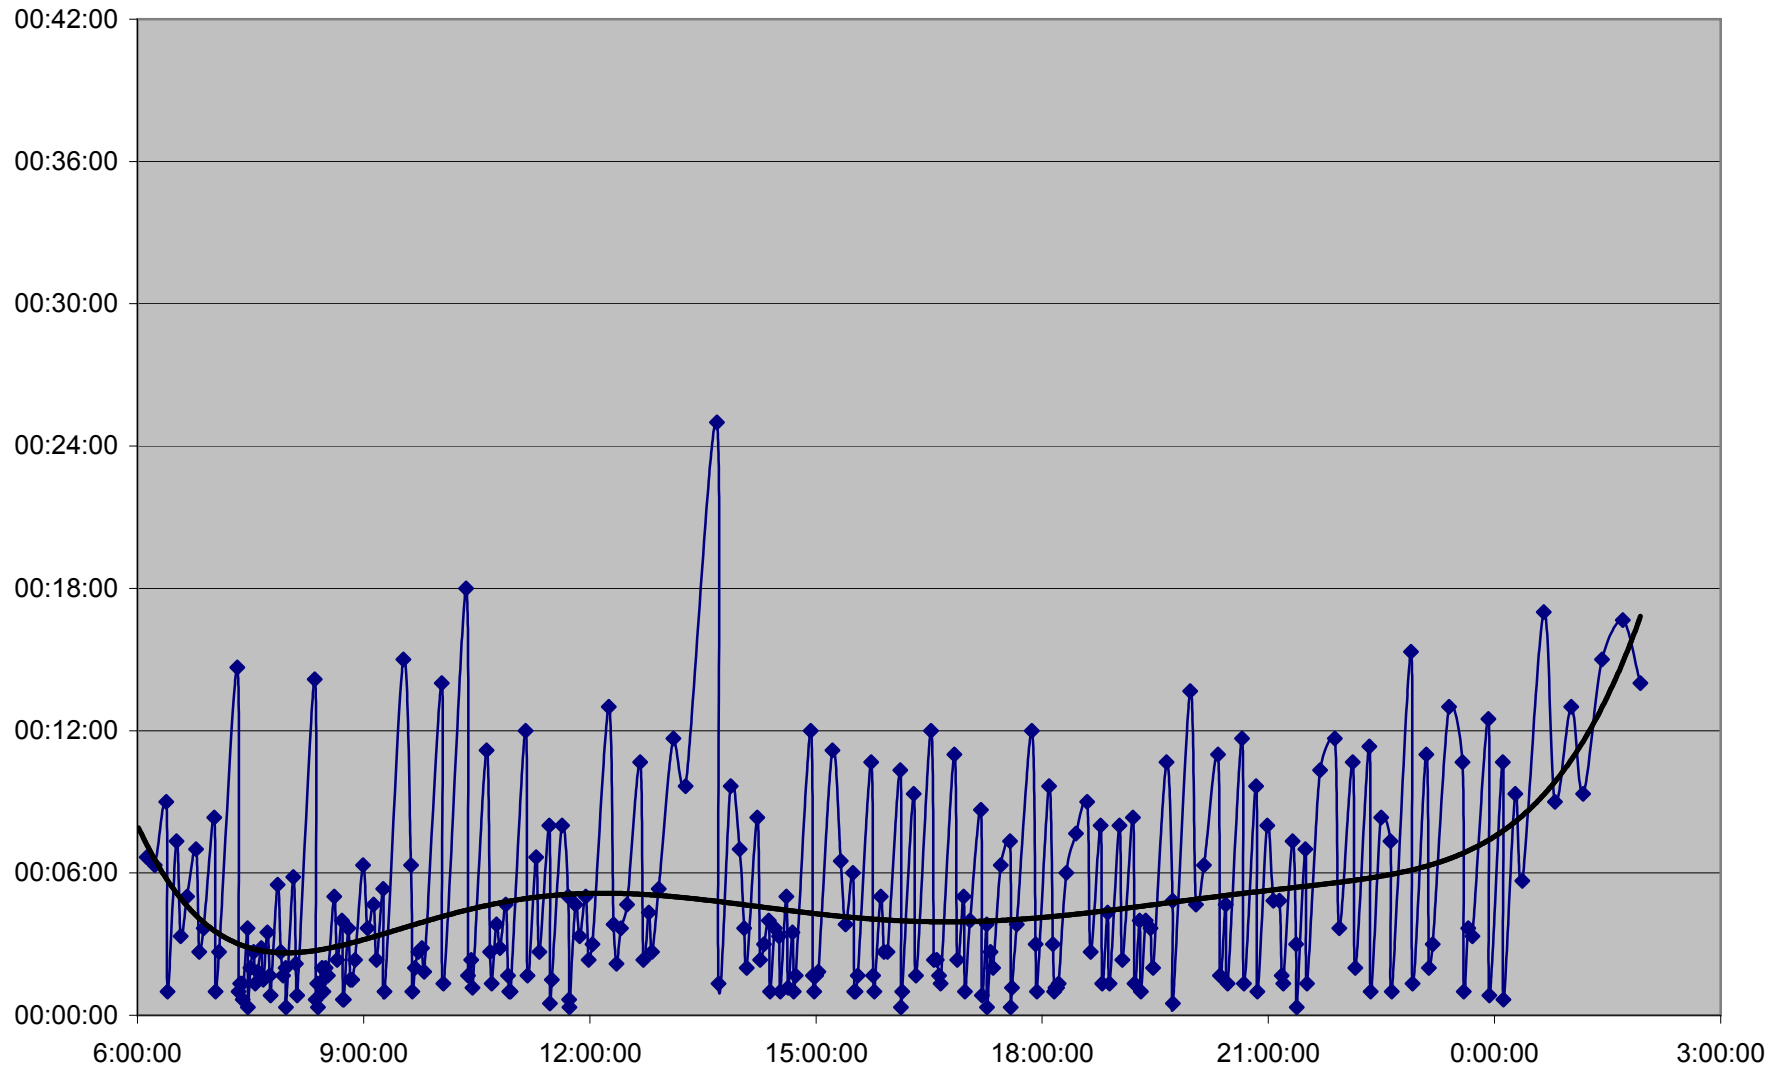

504 King Headways Wednesday 15 May 2013 at Jameson Eastbound