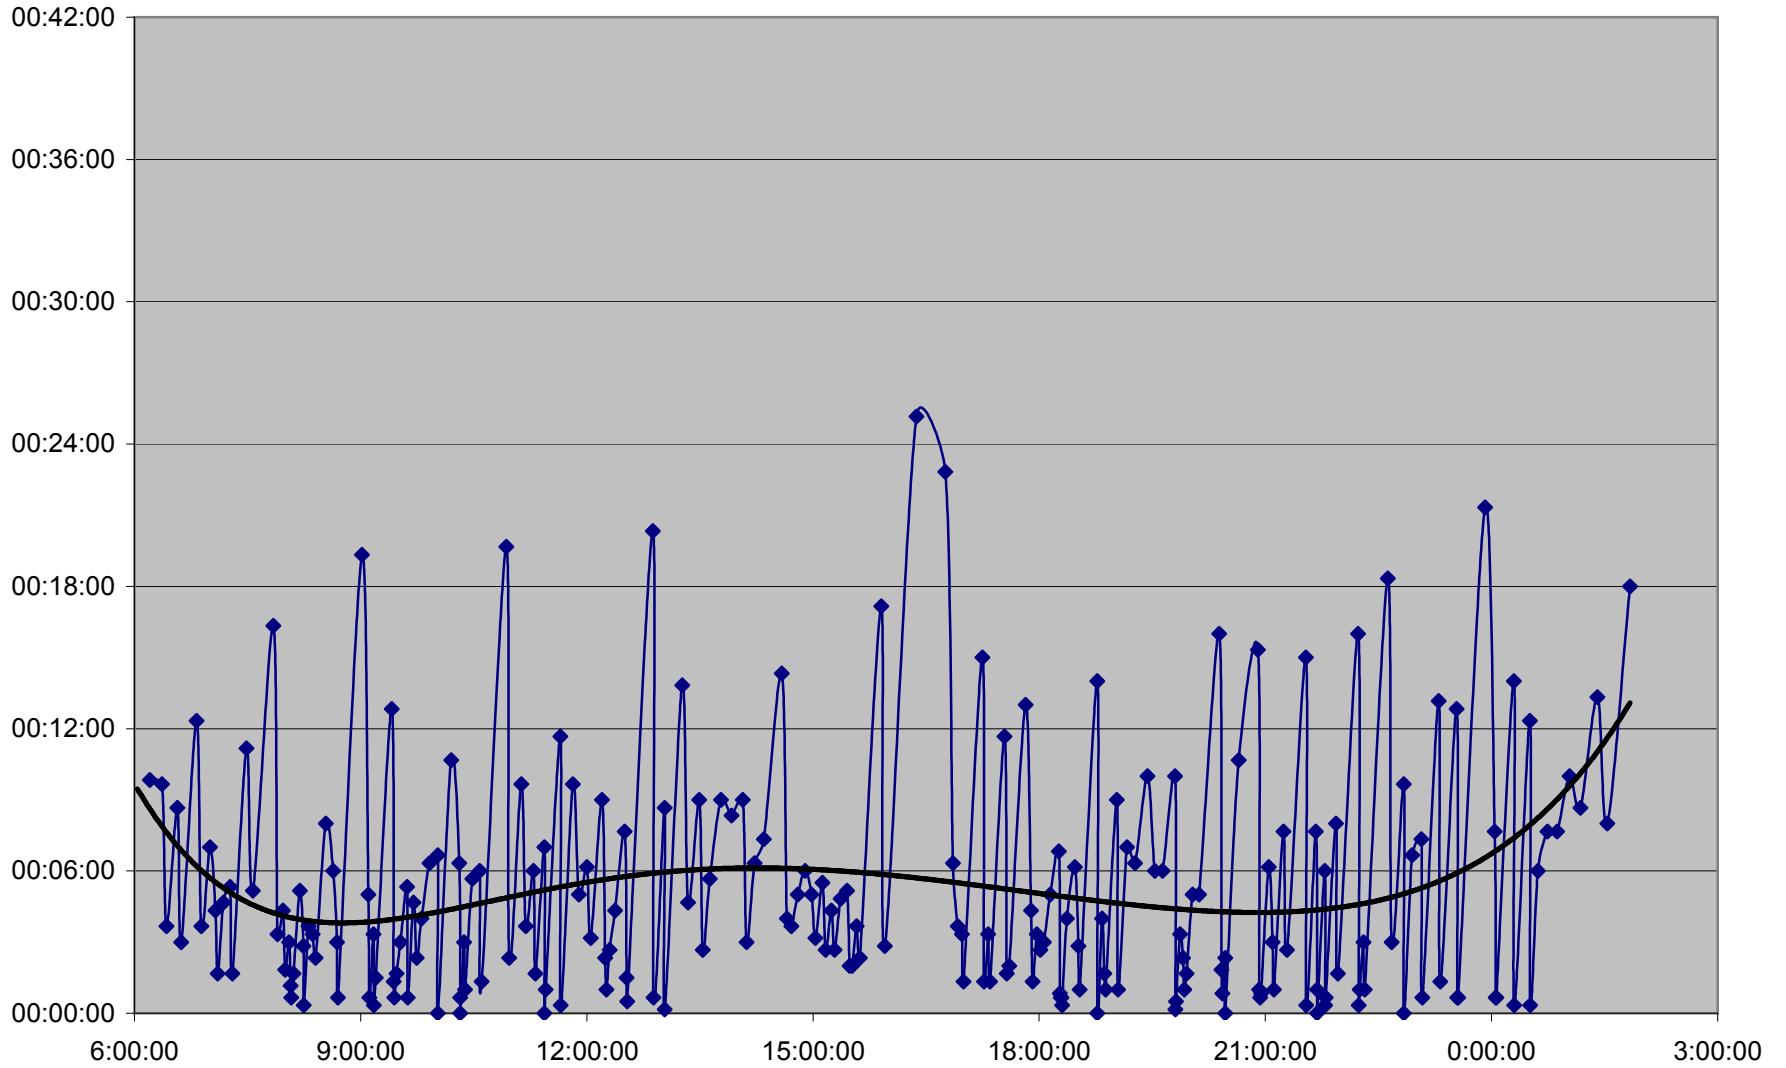

504 King Headways Wednesday 15 May 2013 at Danforth Northbound

504 King Headways Wednesday 15 May 2013 at South of Dundas Northbound

504 King Headways Wednesday 15 May 2013 at Sumach Eastbound

504 King Headways Wednesday 15 May 2013 at Jarvis Eastbound

504 King Headways Wednesday 15 May 2013 at Yonge Eastbound

504 King Headways Wednesday 15 May 2013 at University Eastbound

504 King Headways Wednesday 15 May 2013 at Peter Eastbound

504 King Headways Wednesday 15 May 2013 at Portland Eastbound

504 King Headways Wednesday 15 May 2013 at Marion Southbound

504 King Headways Wednesday 15 May 2013 at Bloor West Southbound