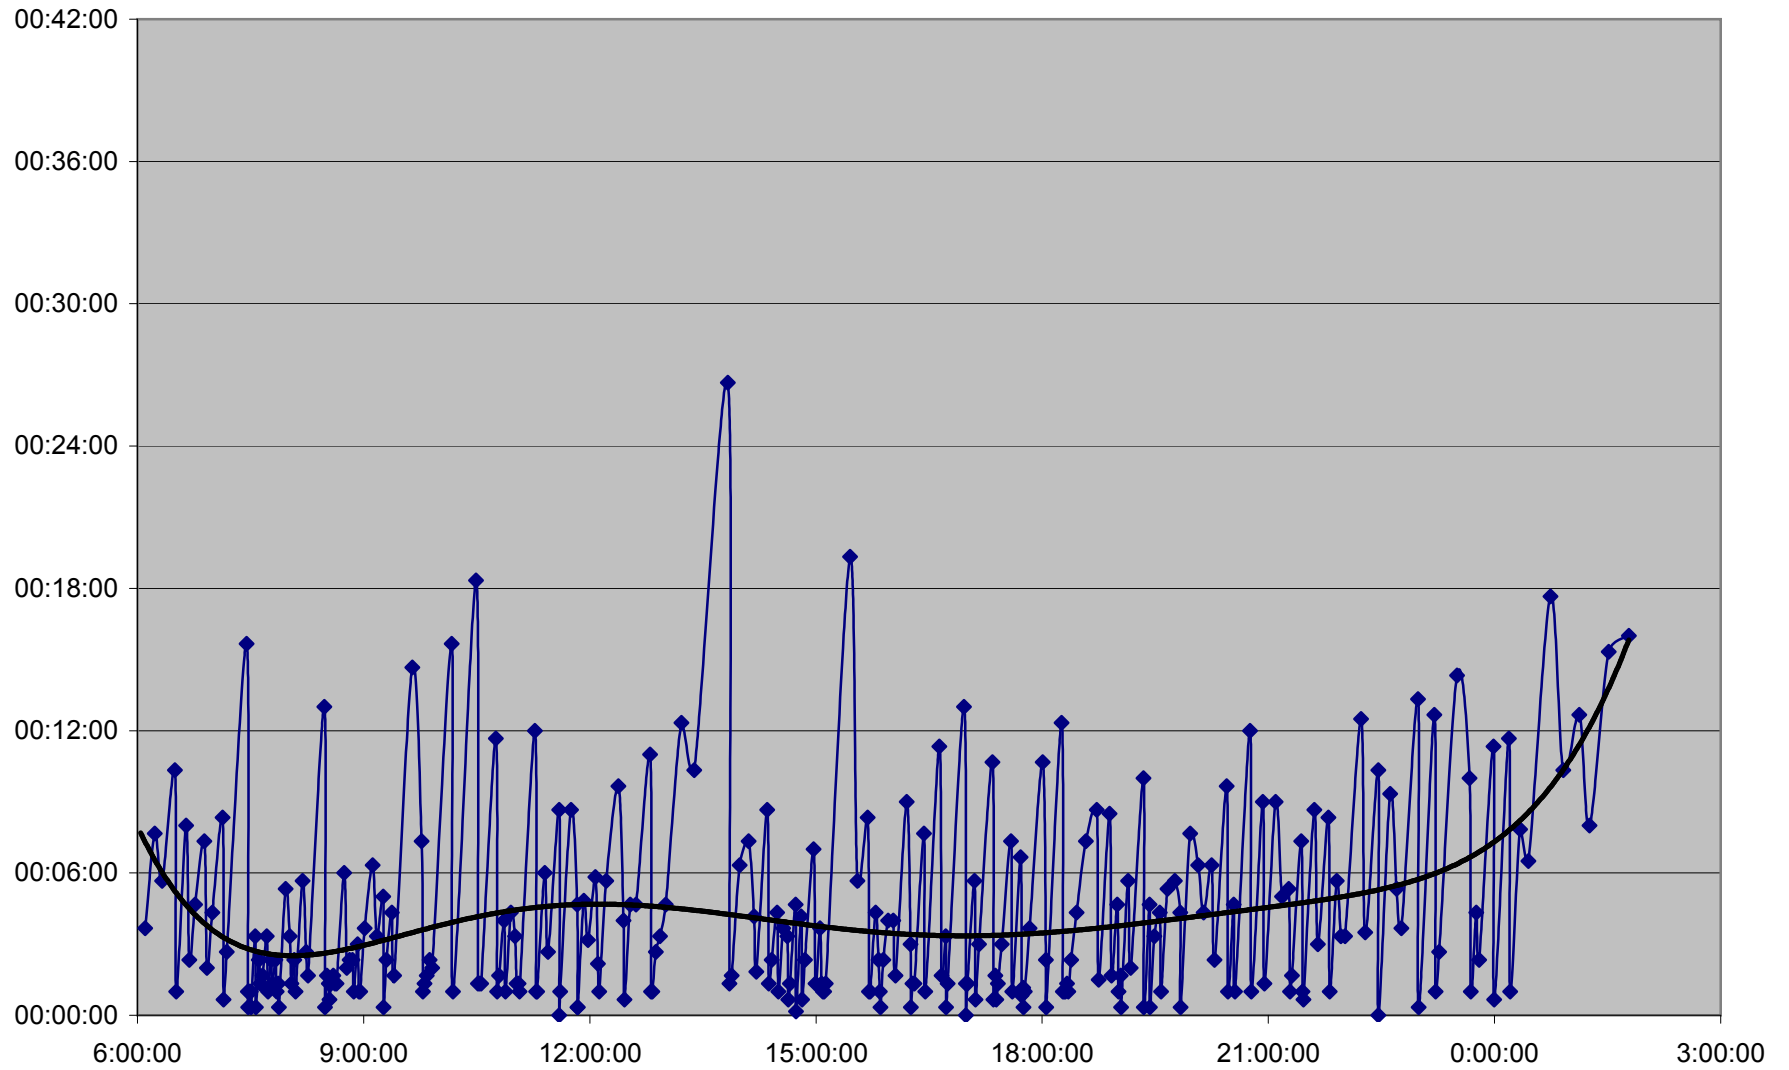

504 King Headways Wednesday 15 May 2013 at Yonge Eastbound

504 King Headways Wednesday 15 May 2013 at University Eastbound

504 King Headways Wednesday 15 May 2013 at Peter Eastbound

504 King Headways Wednesday 15 May 2013 at Portland Eastbound

504 King Headways Wednesday 15 May 2013 at Crawford Eastbound

504 King Headways Wednesday 15 May 2013 at Fraser Eastbound

504 King Headways Wednesday 15 May 2013 at Jameson Eastbound

504 King Headways Wednesday 15 May 2013 at East of Queensway Eastbound

504 King Headways Wednesday 15 May 2013 at Marion Southbound

504 King Headways Wednesday 15 May 2013 at Bloor West Southbound