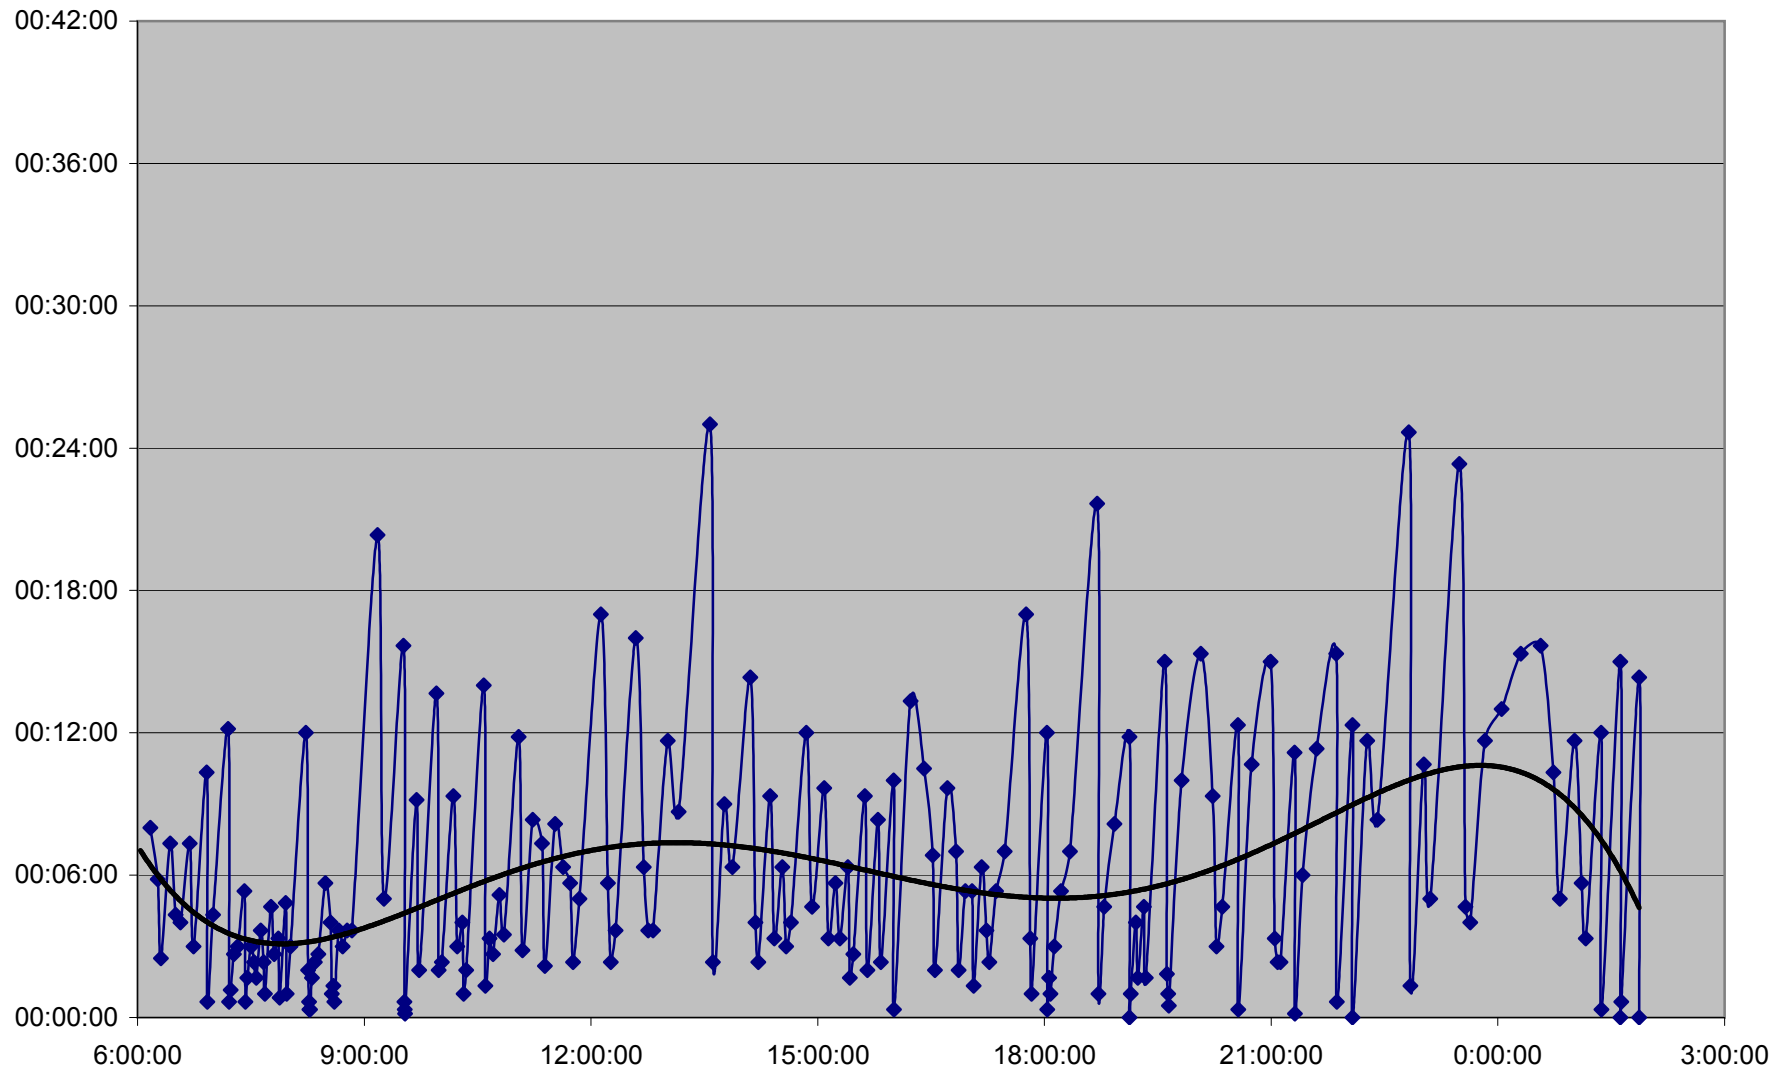

504 King Headways Wednesday 15 May 2013 at Crawford Eastbound

504 King Headways Wednesday 15 May 2013 at Fraser Eastbound

504 King Headways Wednesday 15 May 2013 at Jameson Eastbound

504 King Headways Wednesday 15 May 2013 at East of Queensway Eastbound

504 King Headways Wednesday 15 May 2013 at Marion Southbound

504 King Headways Wednesday 15 May 2013 at Bloor West Southbound