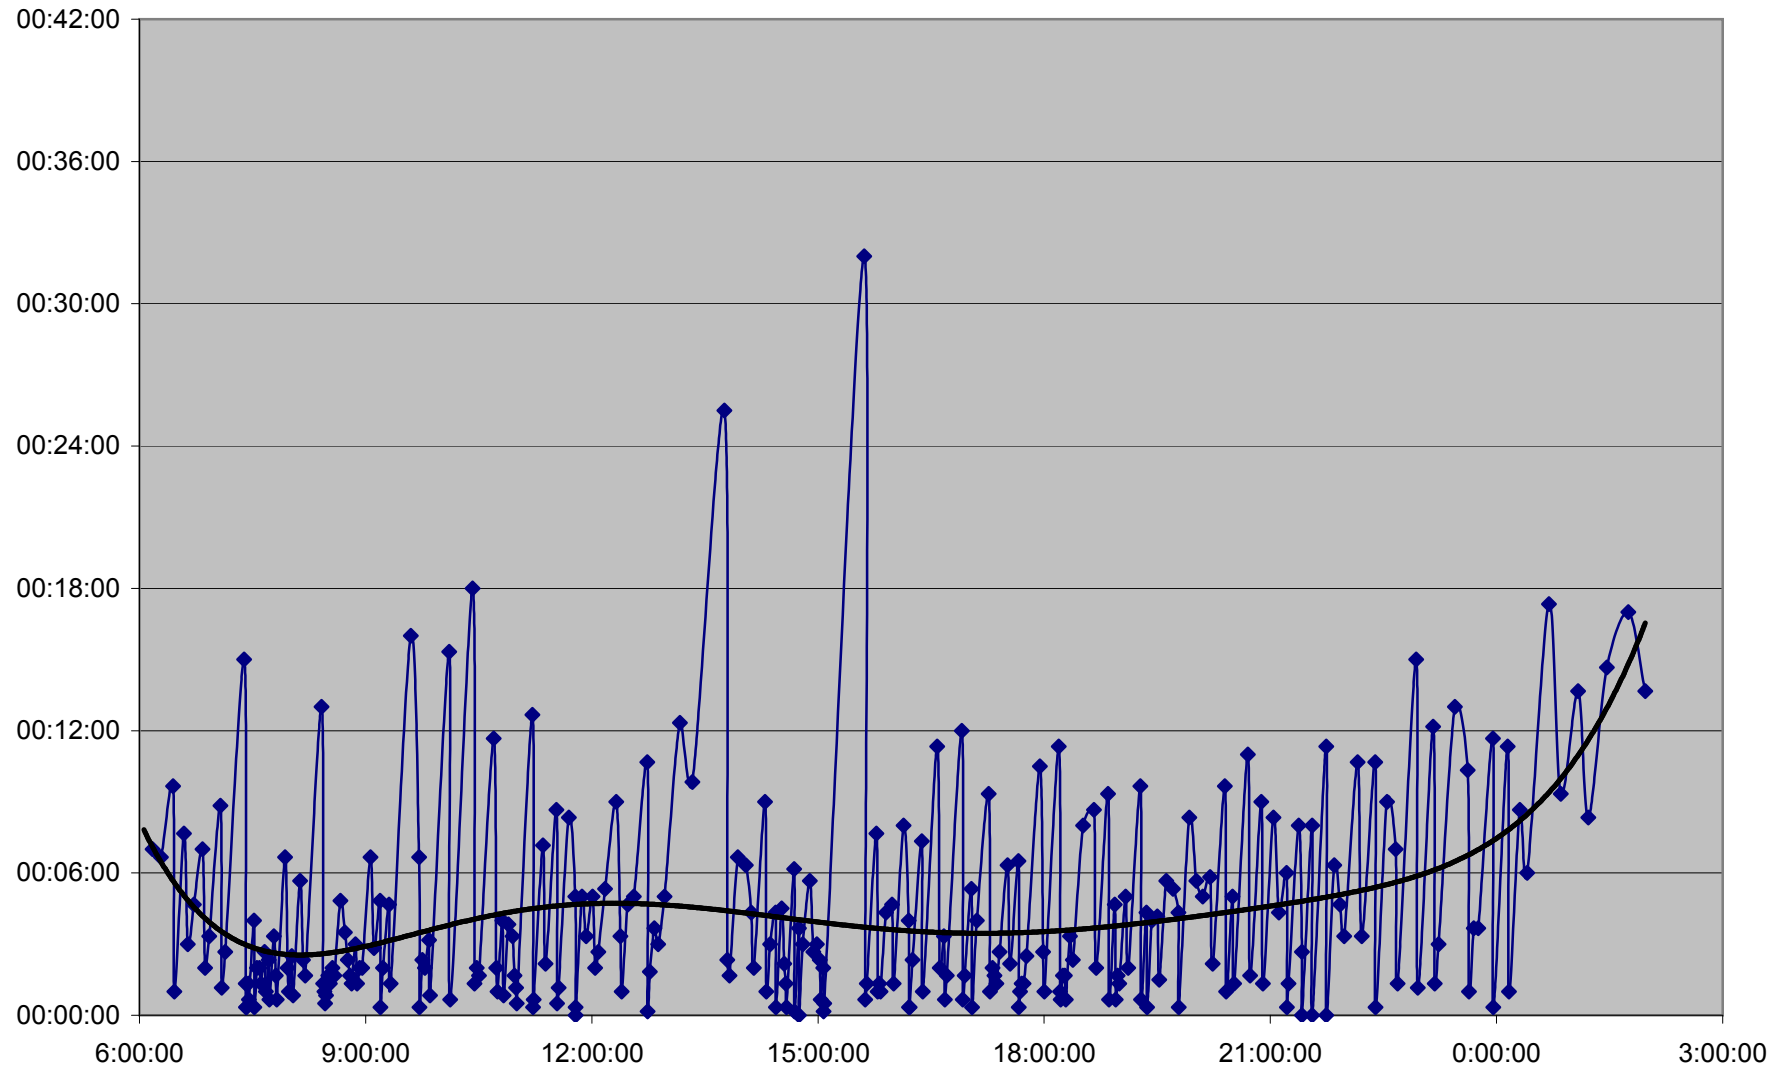

504 King Headways Wednesday 15 May 2013 at Yonge Eastbound

504 King Headways Wednesday 15 May 2013 at University Eastbound

504 King Headways Wednesday 15 May 2013 at Peter Eastbound

504 King Headways Wednesday 15 May 2013 at Portland Eastbound

504 King Headways Wednesday 15 May 2013 at Crawford Eastbound

504 King Headways Wednesday 15 May 2013 at Fraser Eastbound

504 King Headways Wednesday 15 May 2013 at Jameson Eastbound

504 King Headways Wednesday 15 May 2013 at East of Queensway Eastbound

504 King Headways Wednesday 15 May 2013 at Marion Southbound

504 King Headways Wednesday 15 May 2013 at Bloor West Southbound