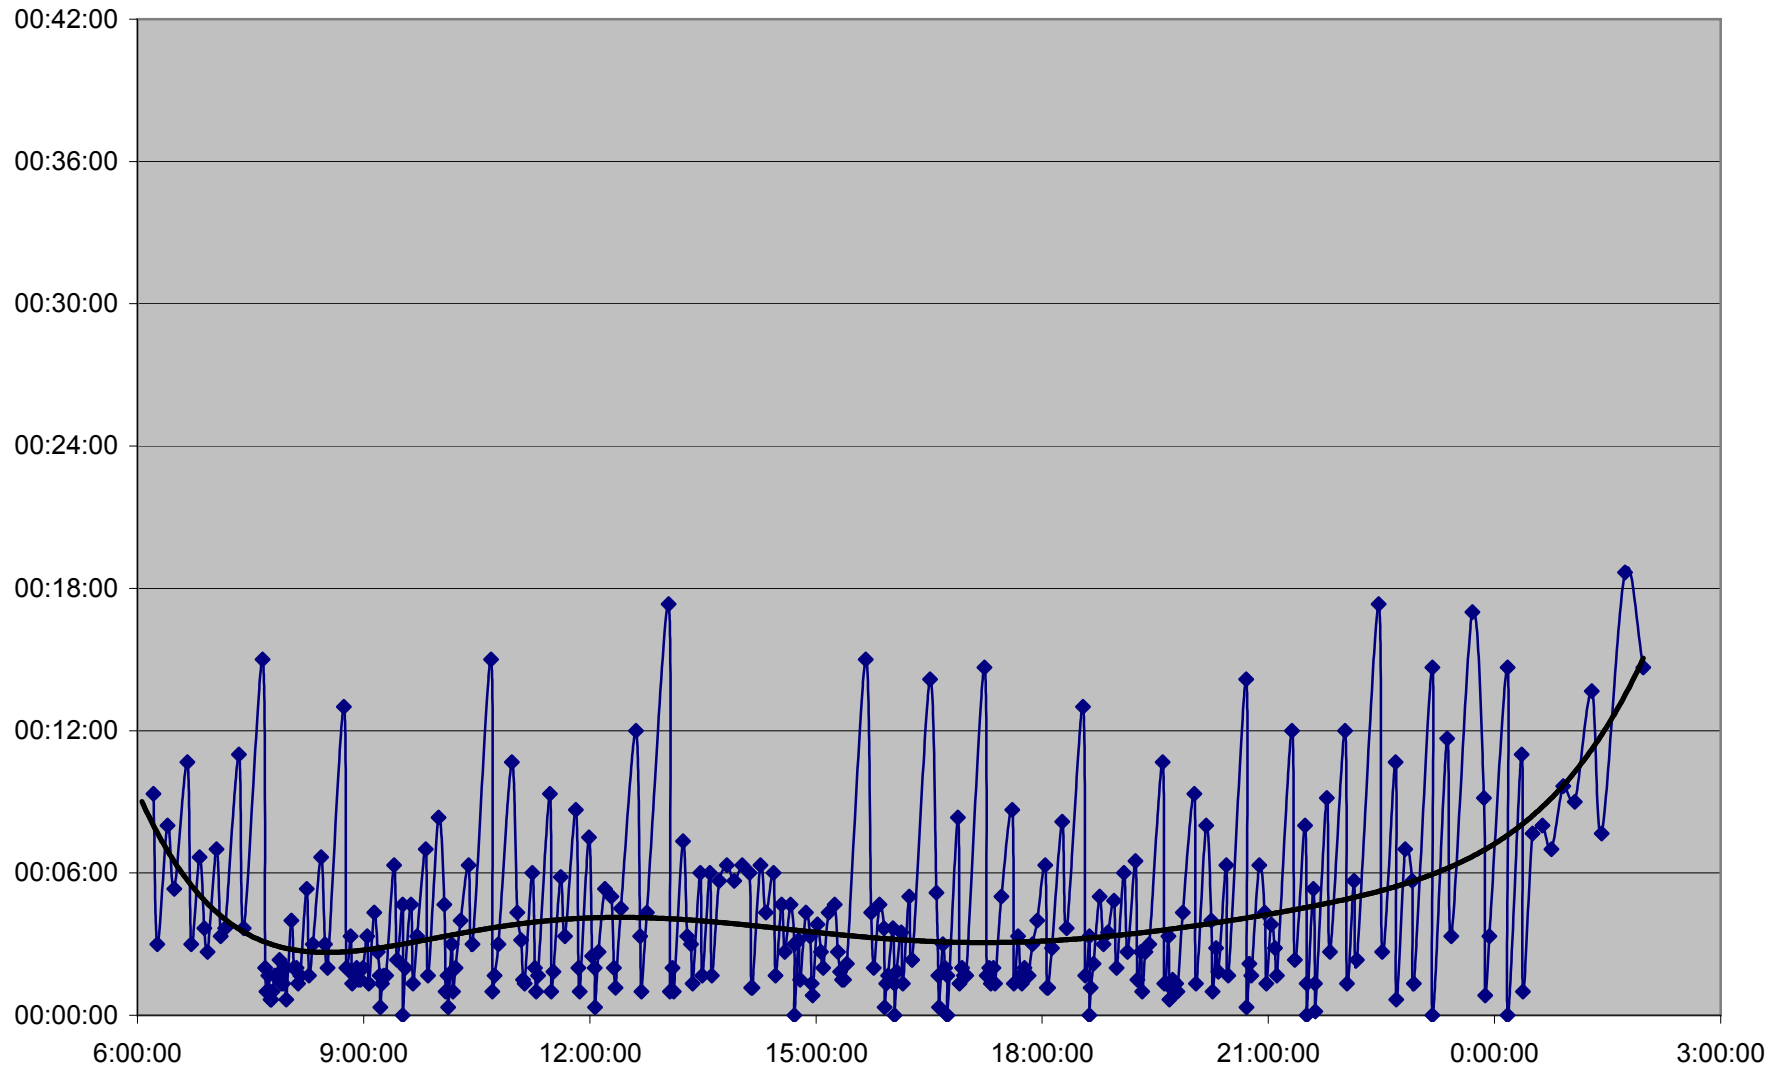

504 King Headways Wednesday 15 May 2013 at Danforth Northbound

504 King Headways Wednesday 15 May 2013 at South of Dundas Northbound

504 King Headways Wednesday 15 May 2013 at Sumach Eastbound

504 King Headways Wednesday 15 May 2013 at Jarvis Eastbound

504 King Headways Wednesday 15 May 2013 at Yonge Eastbound

504 King Headways Wednesday 15 May 2013 at University Eastbound

504 King Headways Wednesday 15 May 2013 at Peter Eastbound

504 King Headways Wednesday 15 May 2013 at Portland Eastbound

504 King Headways Wednesday 15 May 2013 at Marion Southbound

504 King Headways Wednesday 15 May 2013 at Bloor West Southbound