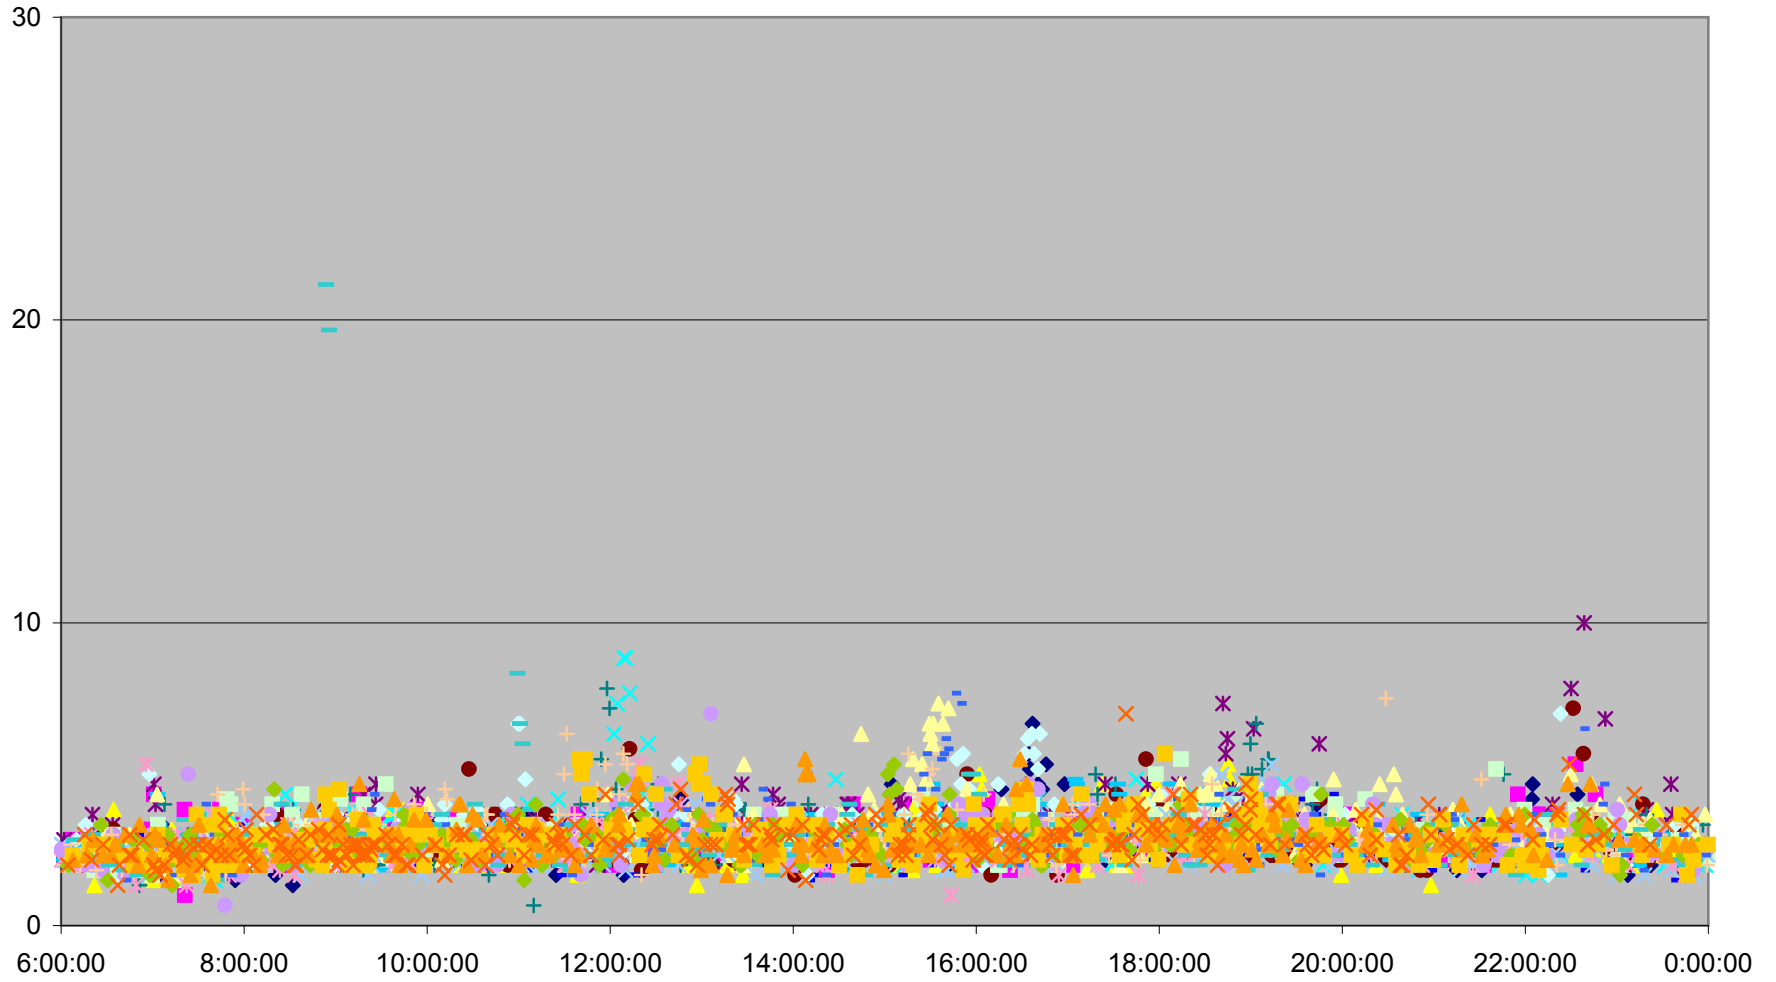

### 504 King Link Times From Jarvis To Yonge Westbound March 2012

### 504 King Link Times From Yonge To University Westbound March 2012

- |          |          |          |          |          |          |          |          |          |          |          |          |
|----------|----------|----------|----------|----------|----------|----------|----------|----------|----------|----------|----------|
| ◆ Thu.1  | ■ Fri.2  | ▲ Mon.5  | × Tue.6  | ✱ Wed.7  | ● Thu.8  | + Fri.9  | - Mon.12 | - Tue.13 | ◇ Wed.14 | ■ Thu.15 | ▲ Fri.16 |
| × Mon.19 | ✱ Tue.20 | ● Wed.21 | + Thu.22 | - Fri.23 | - Mon.26 | ◇ Tue.27 | ■ Wed.28 | ▲ Thu.29 | ✱ Fri.30 |          |          |

### 504 King Link Times From University To Peter Westbound March 2012

- |          |          |          |          |          |          |          |          |          |          |          |          |
|----------|----------|----------|----------|----------|----------|----------|----------|----------|----------|----------|----------|
| ◆ Thu.1  | ■ Fri.2  | ▲ Mon.5  | × Tue.6  | × Wed.7  | ● Thu.8  | + Fri.9  | - Mon.12 | - Tue.13 | ◇ Wed.14 | ■ Thu.15 | ▲ Fri.16 |
| × Mon.19 | × Tue.20 | ● Wed.21 | + Thu.22 | - Fri.23 | - Mon.26 | ◇ Tue.27 | ■ Wed.28 | ▲ Thu.29 | × Fri.30 |          |          |