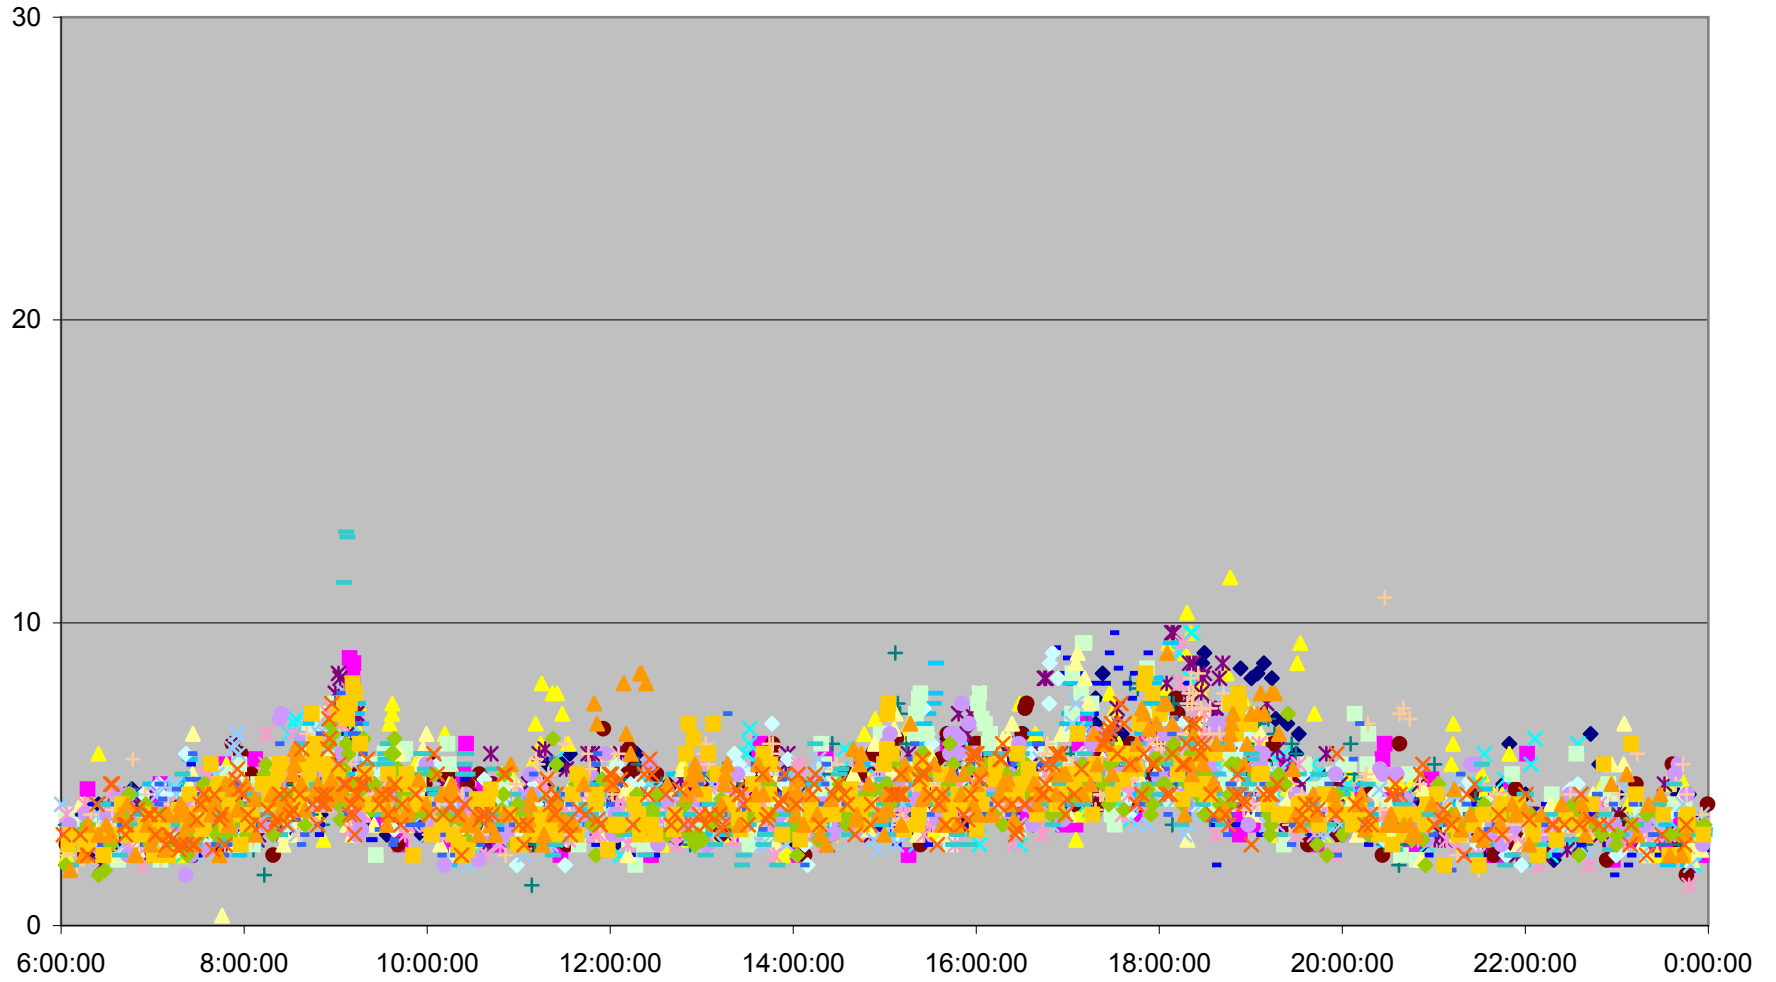

504 King Link Times From Yonge To University Westbound March 2012

◆ Thu.1	■ Fri.2	▲ Mon.5	× Tue.6	✱ Wed.7	● Thu.8	+ Fri.9	- Mon.12	- Tue.13	◇ Wed.14	■ Thu.15	▲ Fri.16
× Mon.19	✱ Tue.20	● Wed.21	+ Thu.22	- Fri.23	- Mon.26	◇ Tue.27	■ Wed.28	▲ Thu.29	✱ Fri.30