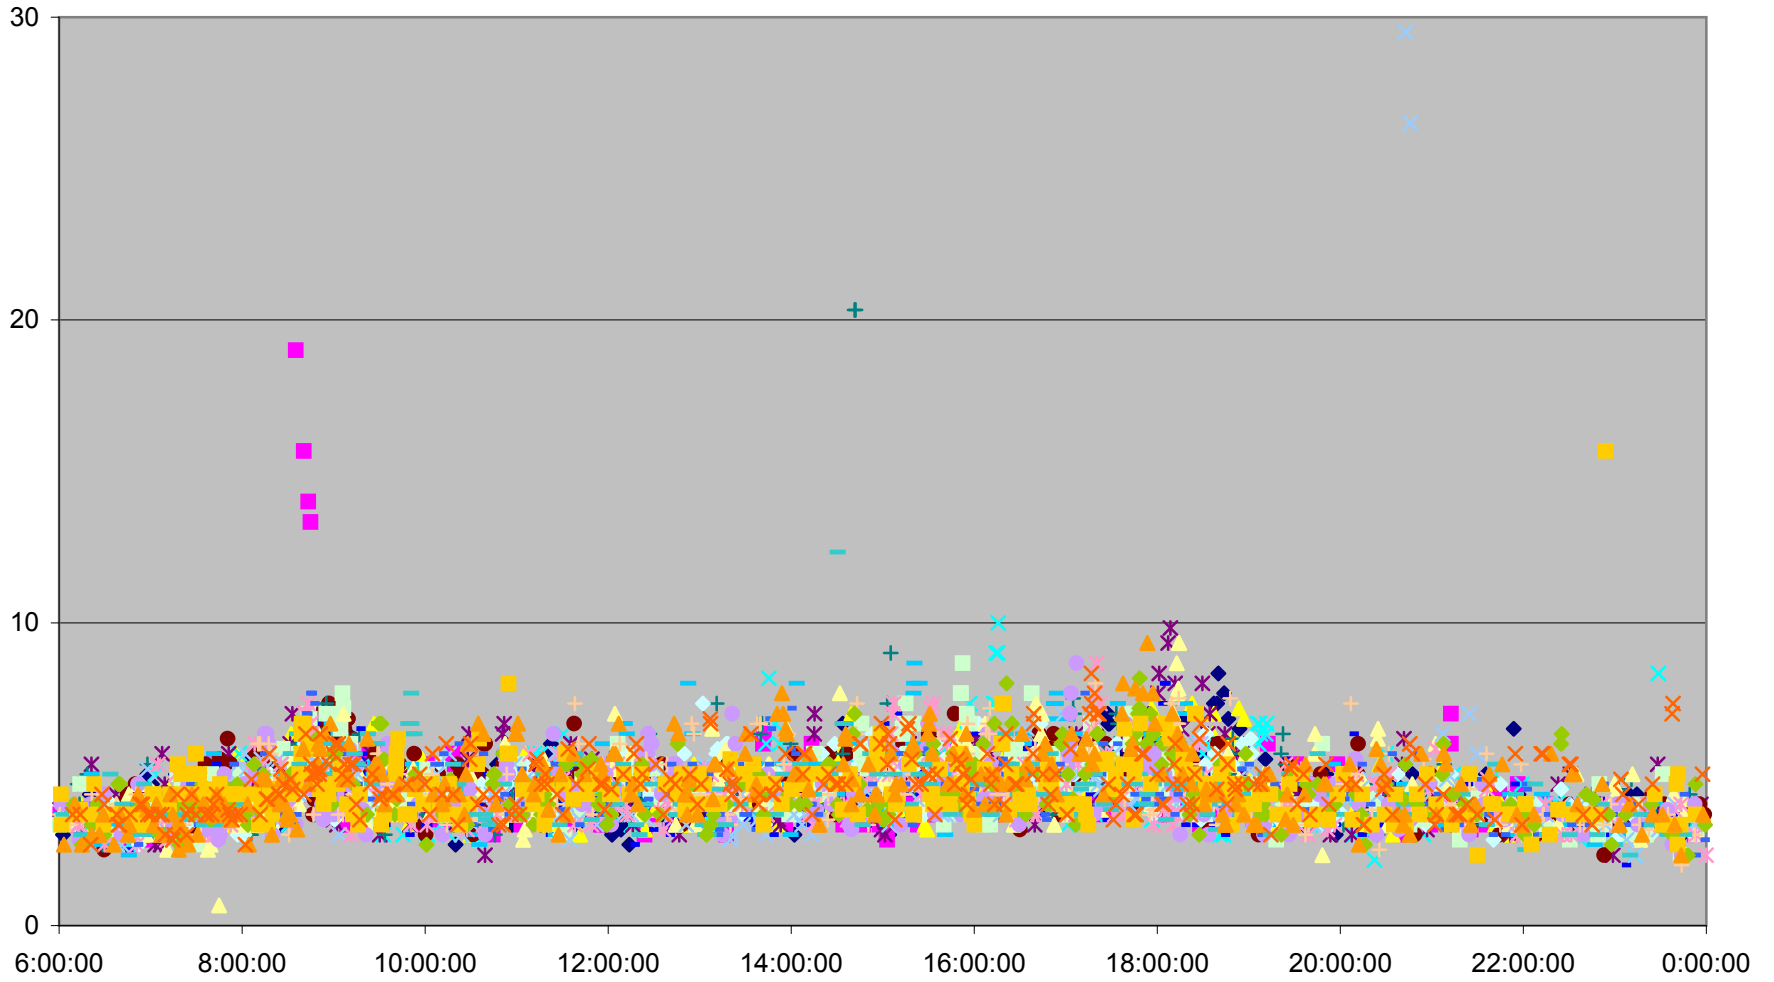

### 504 King Link Times From Sumach To Jarvis Westbound March 2012

- |          |          |          |          |          |          |          |          |          |          |          |          |
|----------|----------|----------|----------|----------|----------|----------|----------|----------|----------|----------|----------|
| ◆ Thu.1  | ■ Fri.2  | ▲ Mon.5  | × Tue.6  | × Wed.7  | ● Thu.8  | + Fri.9  | - Mon.12 | - Tue.13 | ◇ Wed.14 | ■ Thu.15 | ▲ Fri.16 |
| × Mon.19 | × Tue.20 | ● Wed.21 | + Thu.22 | - Fri.23 | - Mon.26 | ◇ Tue.27 | ■ Wed.28 | ▲ Thu.29 | × Fri.30 |          |          |

### 504 King Link Times From Jarvis To Yonge Westbound March 2012

### 504 King Link Times From University To Peter Westbound March 2012

- |          |          |          |          |          |          |          |          |          |          |          |          |
|----------|----------|----------|----------|----------|----------|----------|----------|----------|----------|----------|----------|
| ◆ Thu.1  | ■ Fri.2  | ▲ Mon.5  | × Tue.6  | × Wed.7  | ● Thu.8  | + Fri.9  | - Mon.12 | - Tue.13 | ◇ Wed.14 | ■ Thu.15 | ▲ Fri.16 |
| × Mon.19 | × Tue.20 | ● Wed.21 | + Thu.22 | - Fri.23 | - Mon.26 | ◇ Tue.27 | ■ Wed.28 | ▲ Thu.29 | × Fri.30 |          |          |