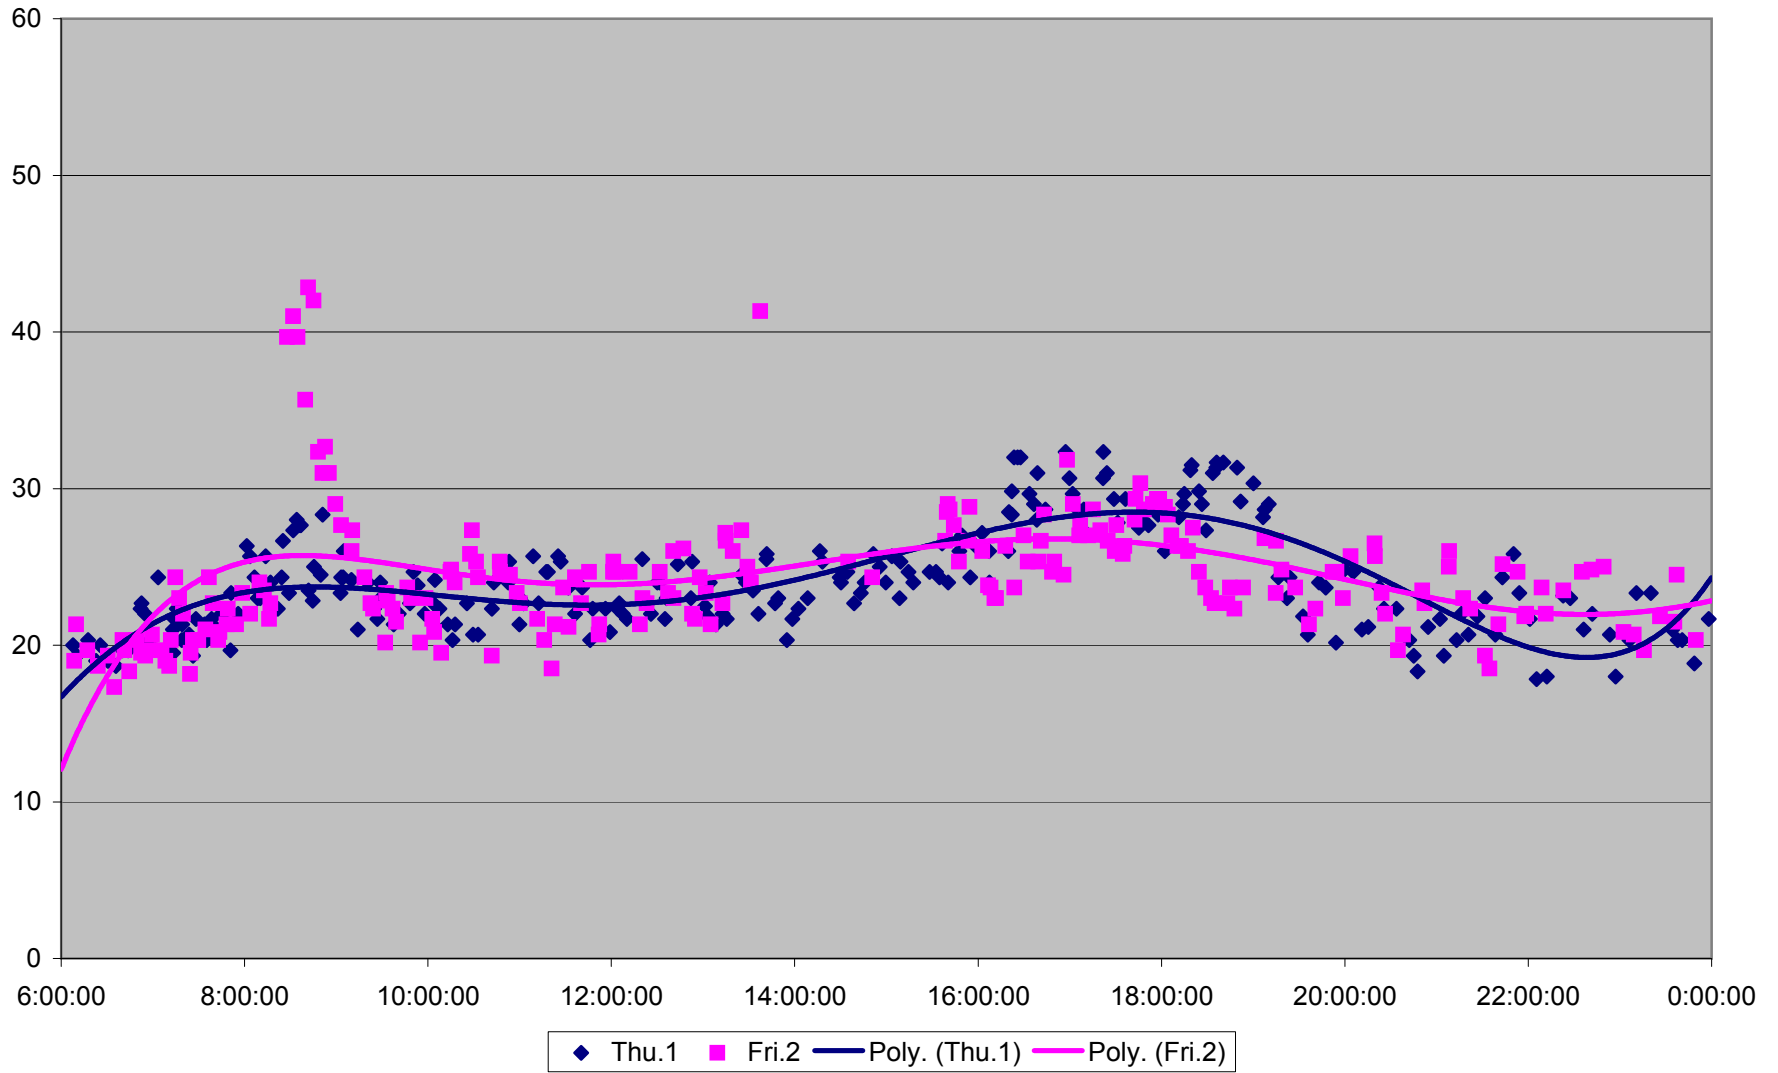

### 504 King Link Times From Sumach To Crawford Westbound March 2012