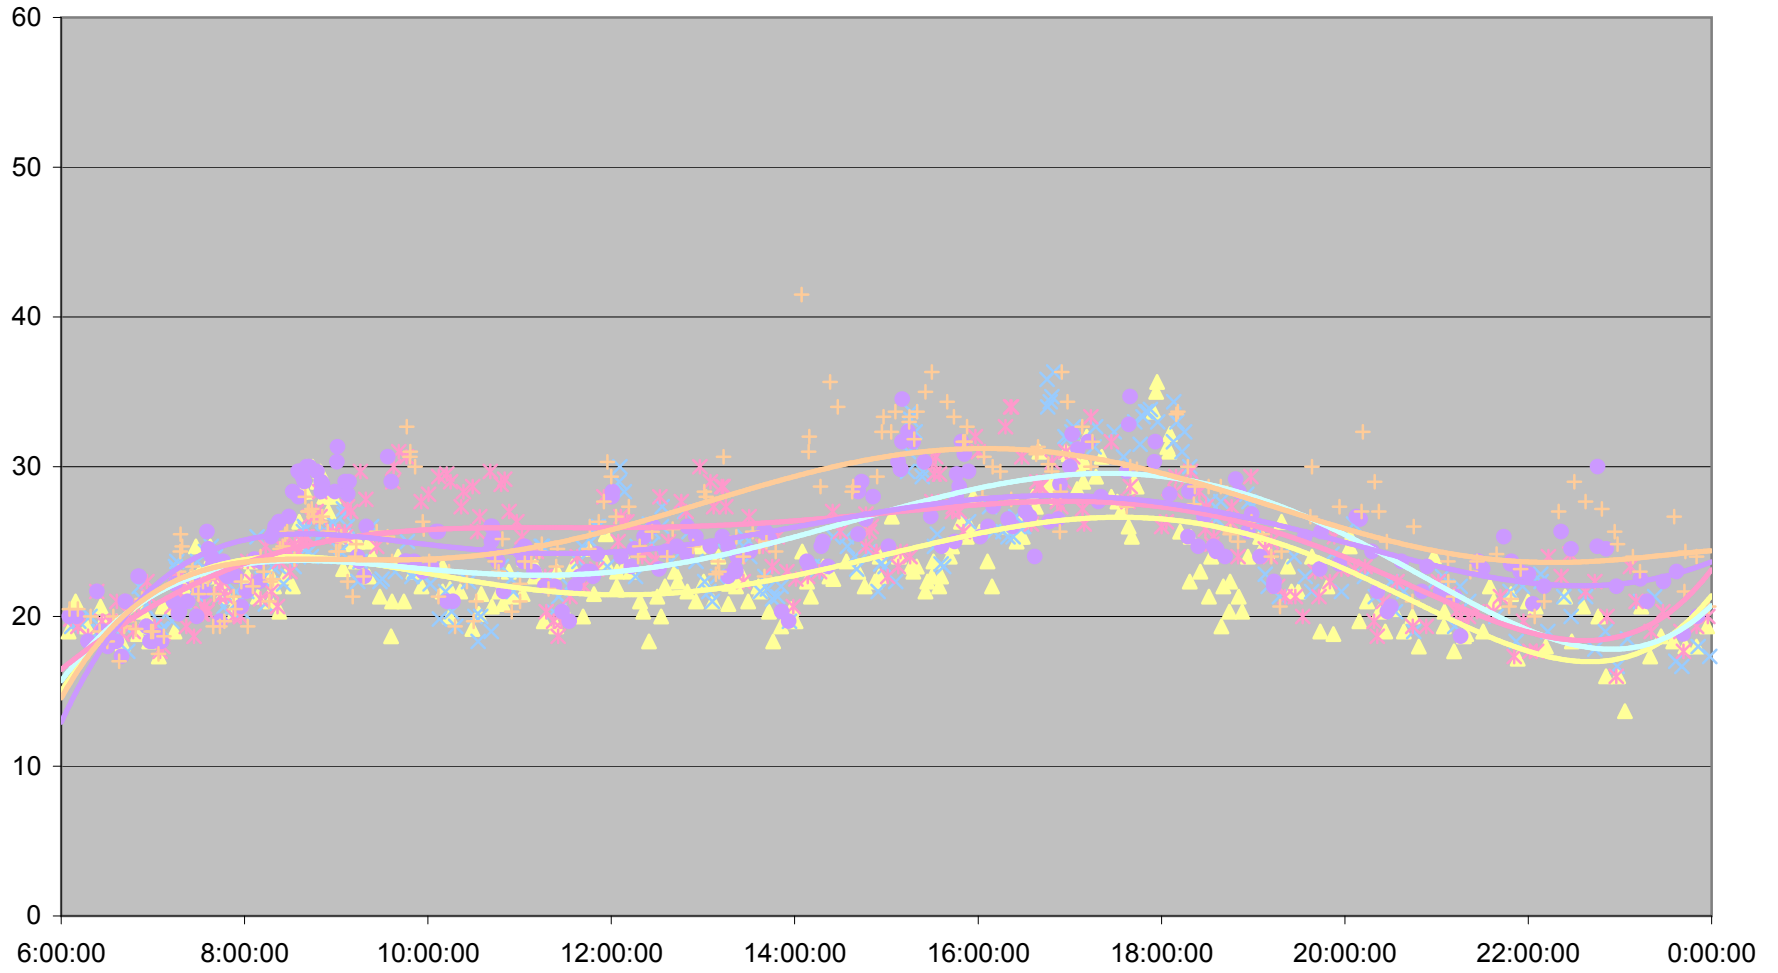

### 504 King Link Times From Sumach To Crawford Westbound March 2012