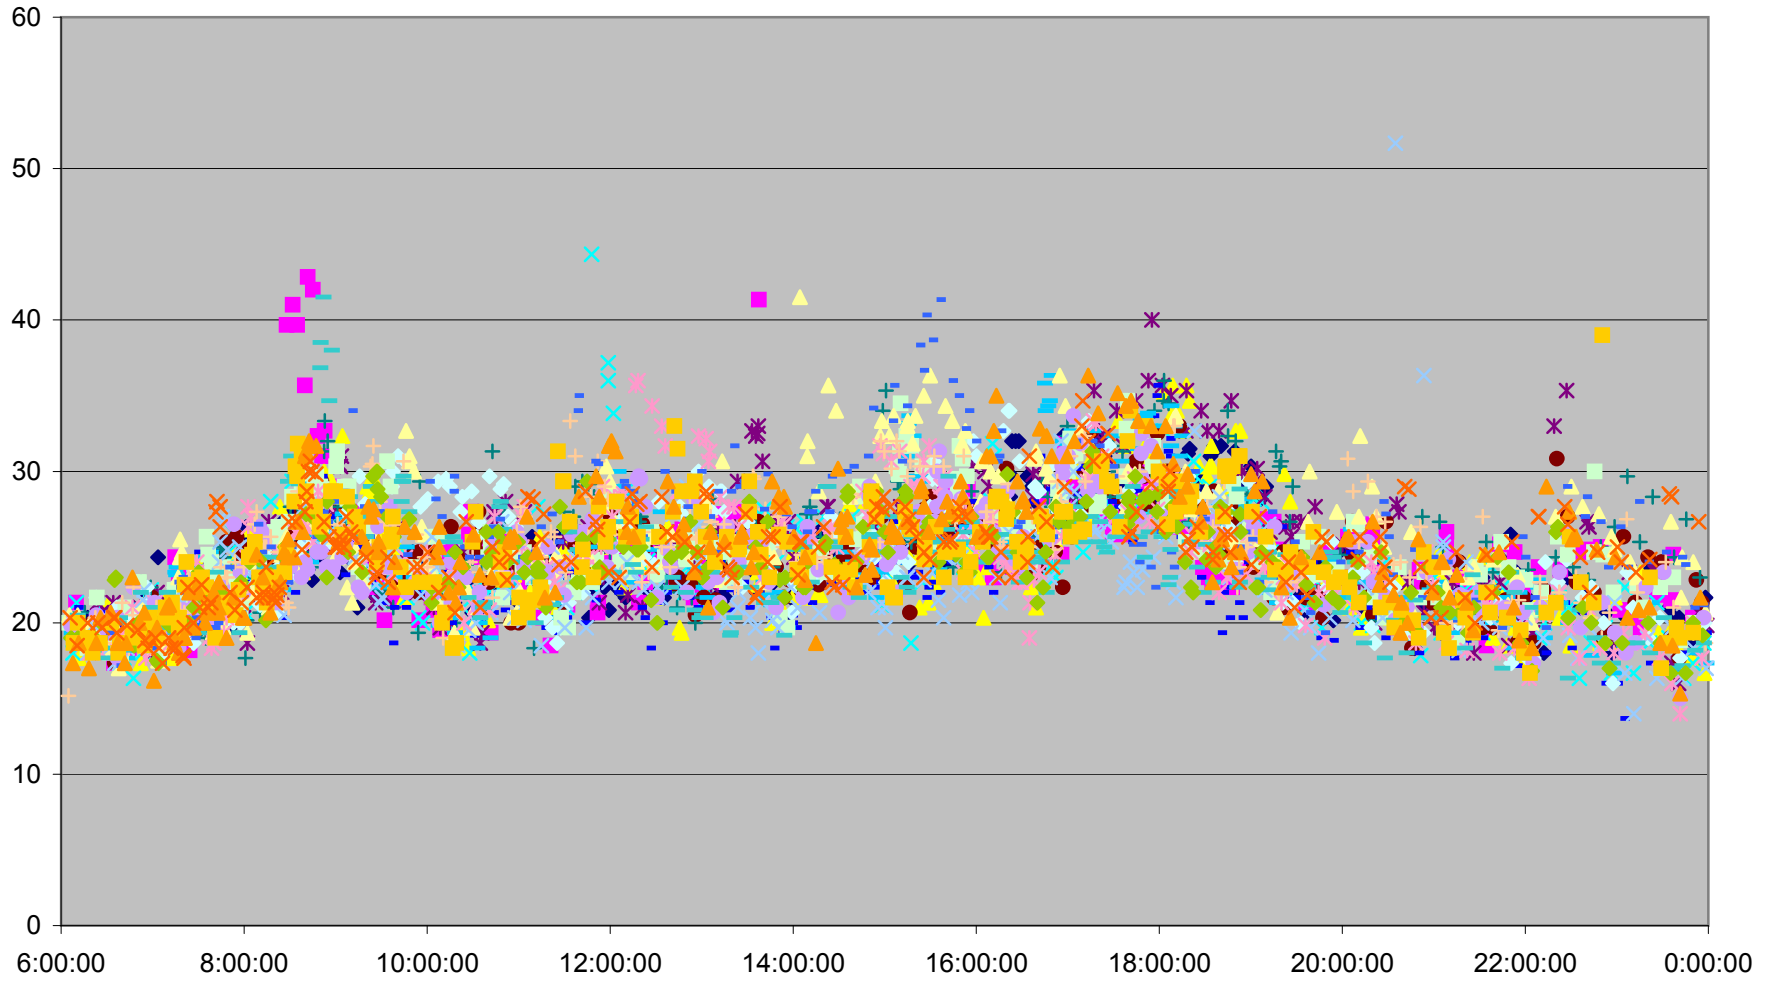

504 King Link Times From Sumach To Crawford Westbound March 2012