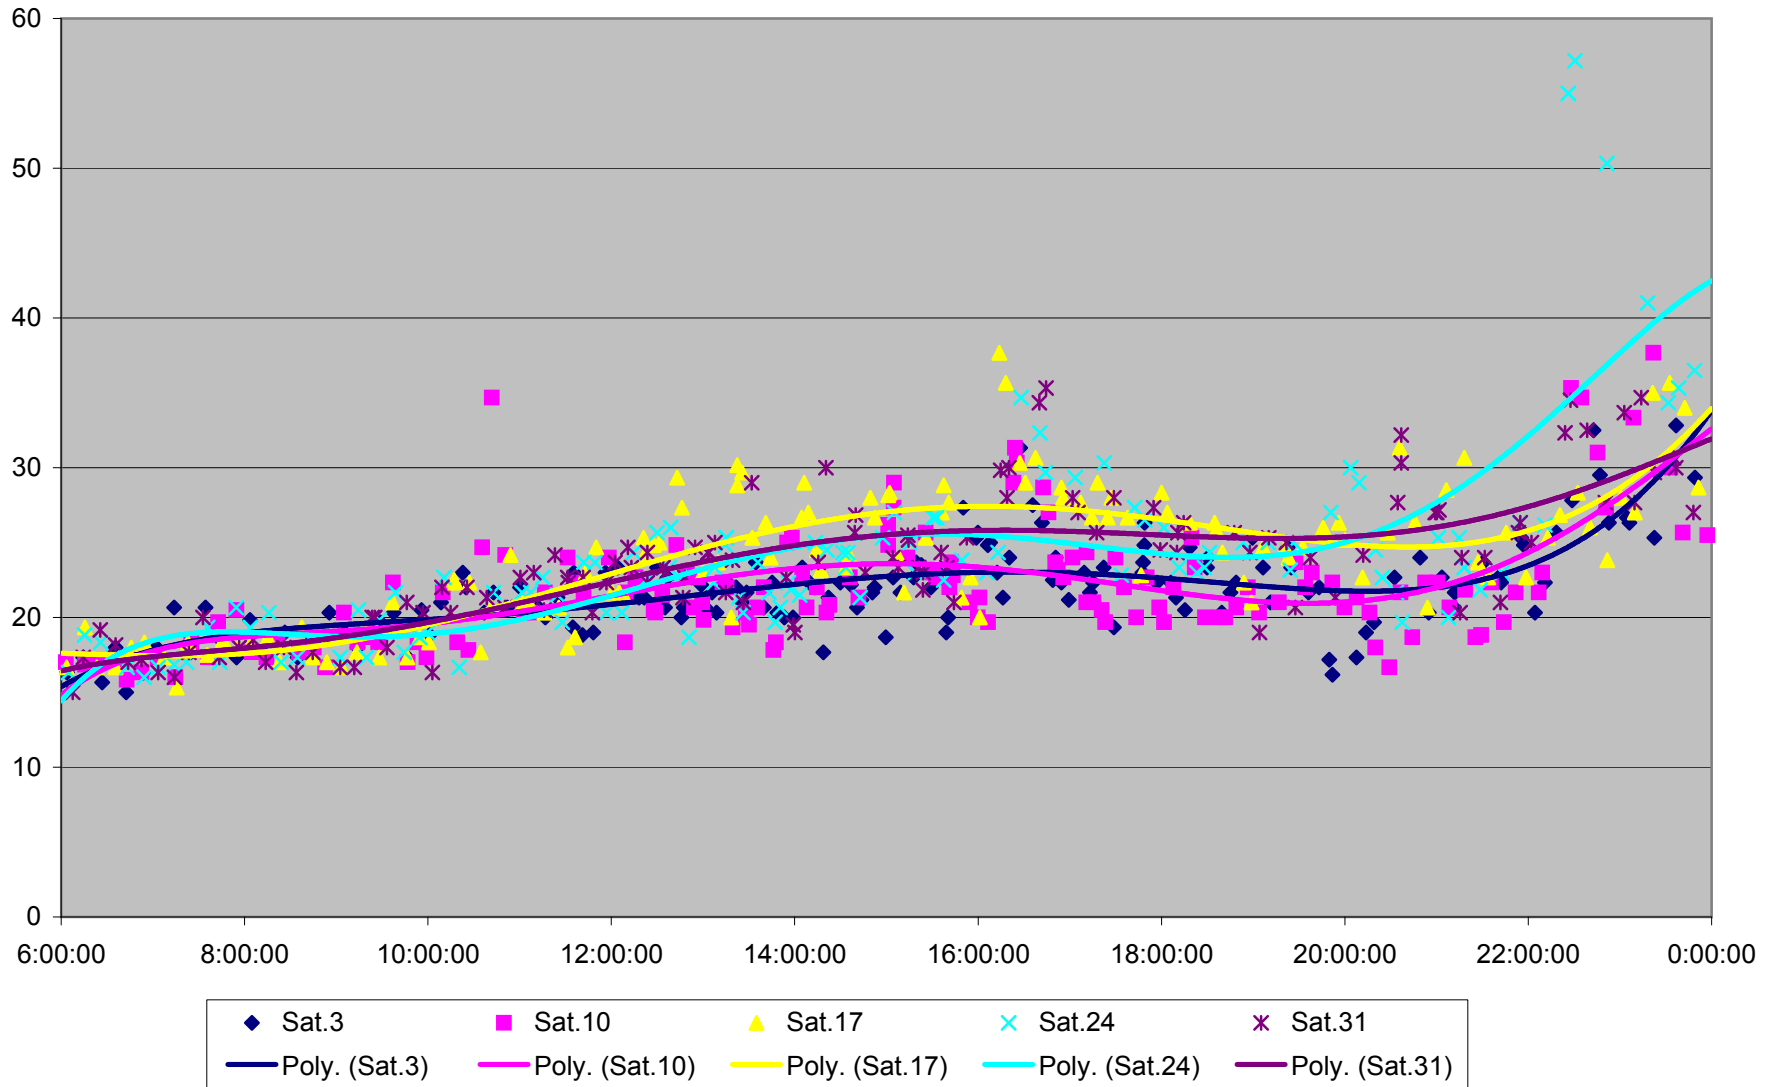

504 King Link Times From Sumach To Crawford Westbound March 2012