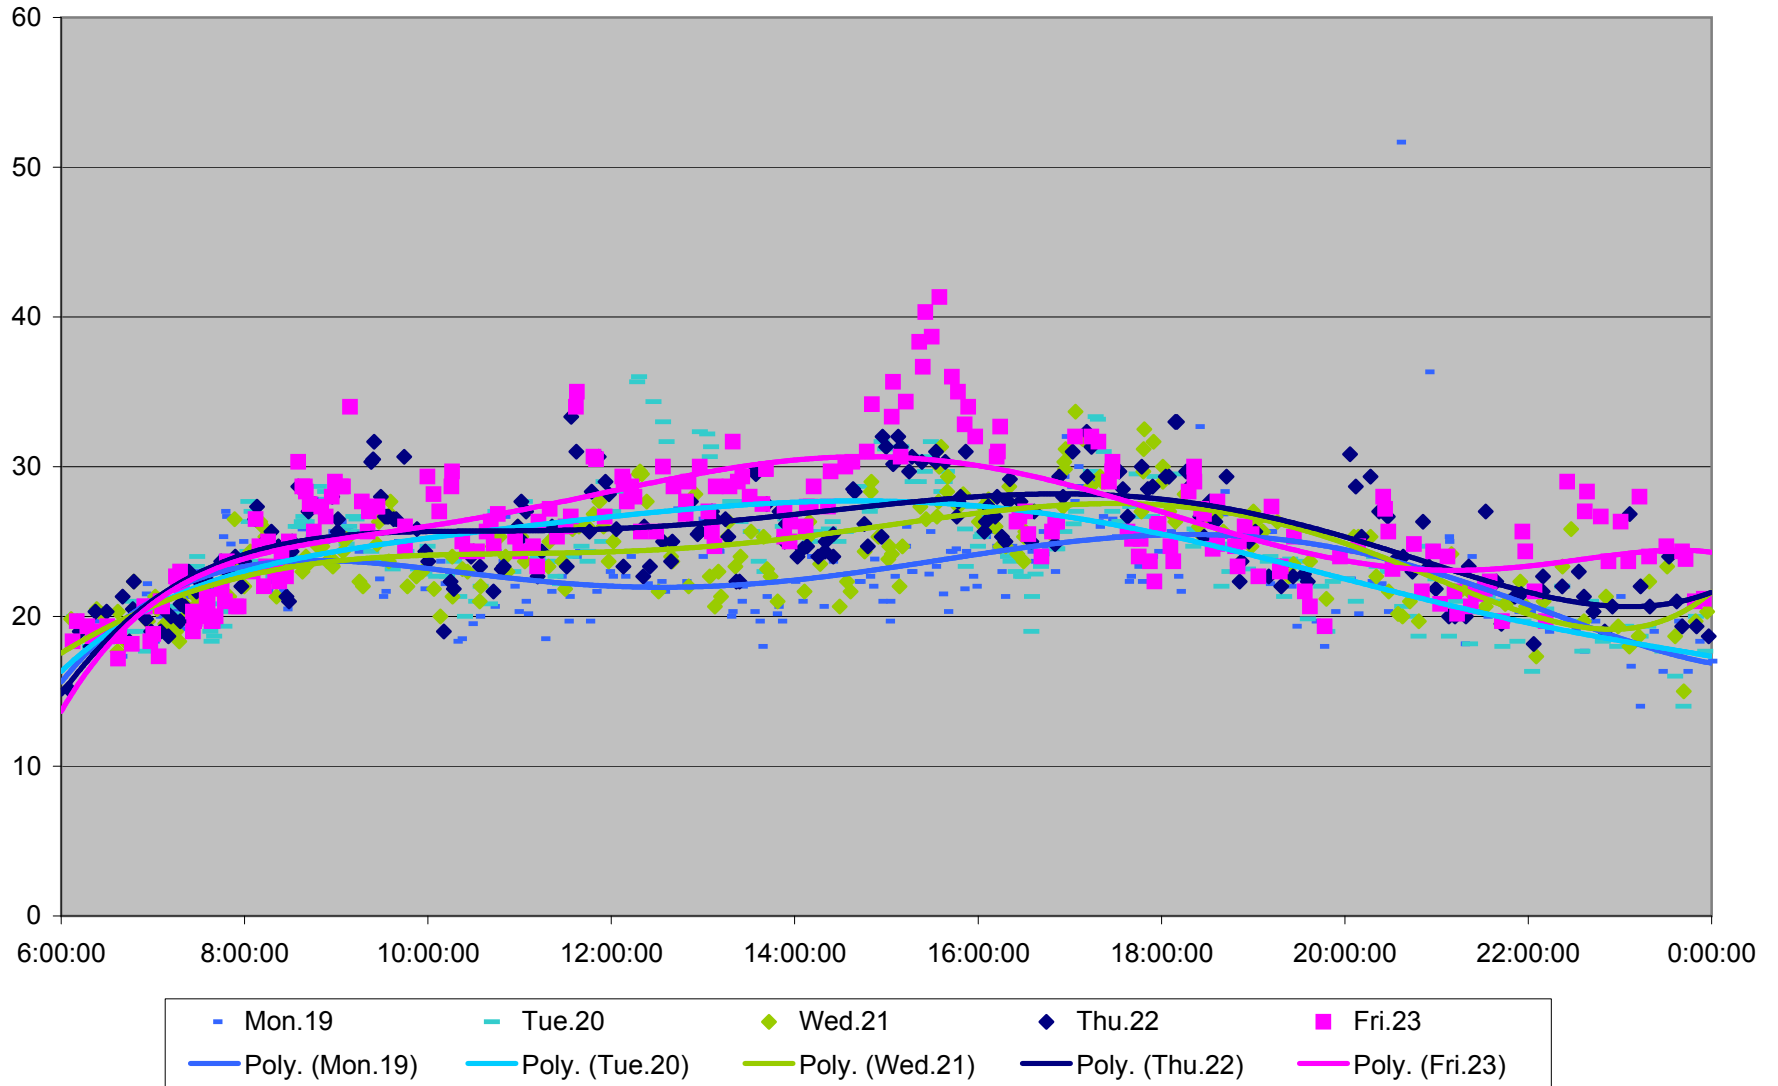

504 King Link Times From Sumach To Crawford Westbound March 2012