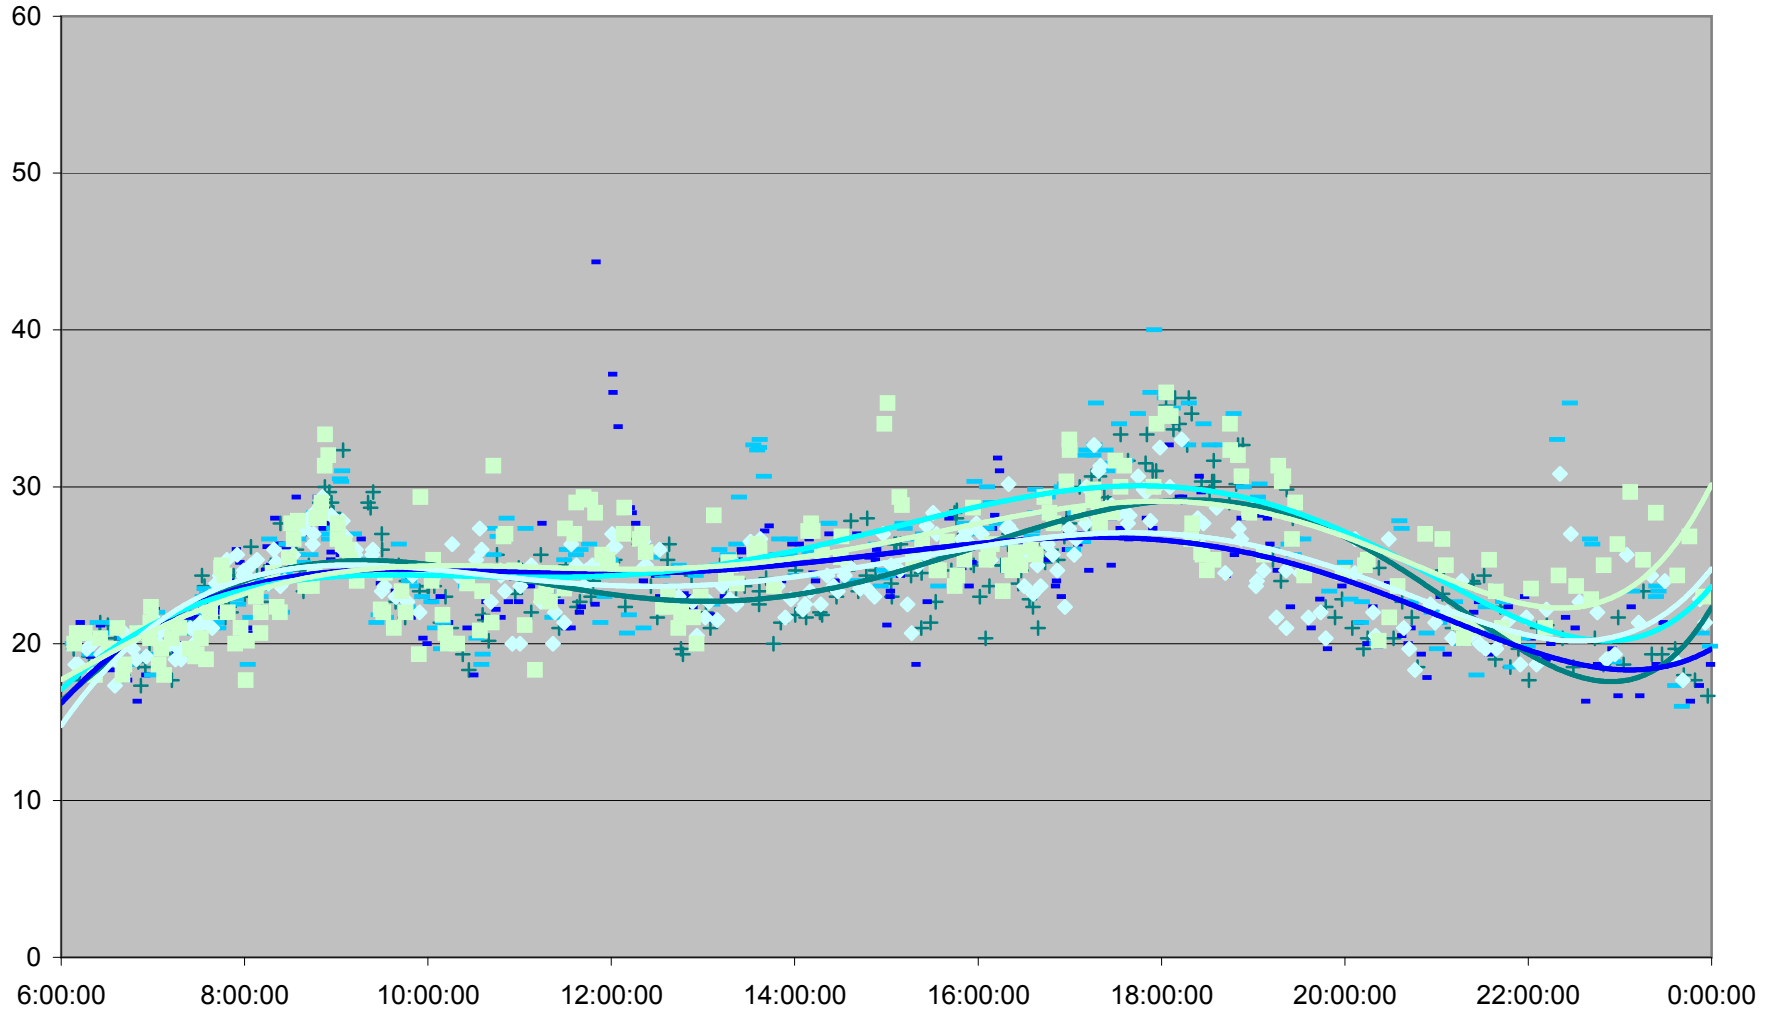

### 504 King Link Times From Sumach To Crawford Westbound March 2012