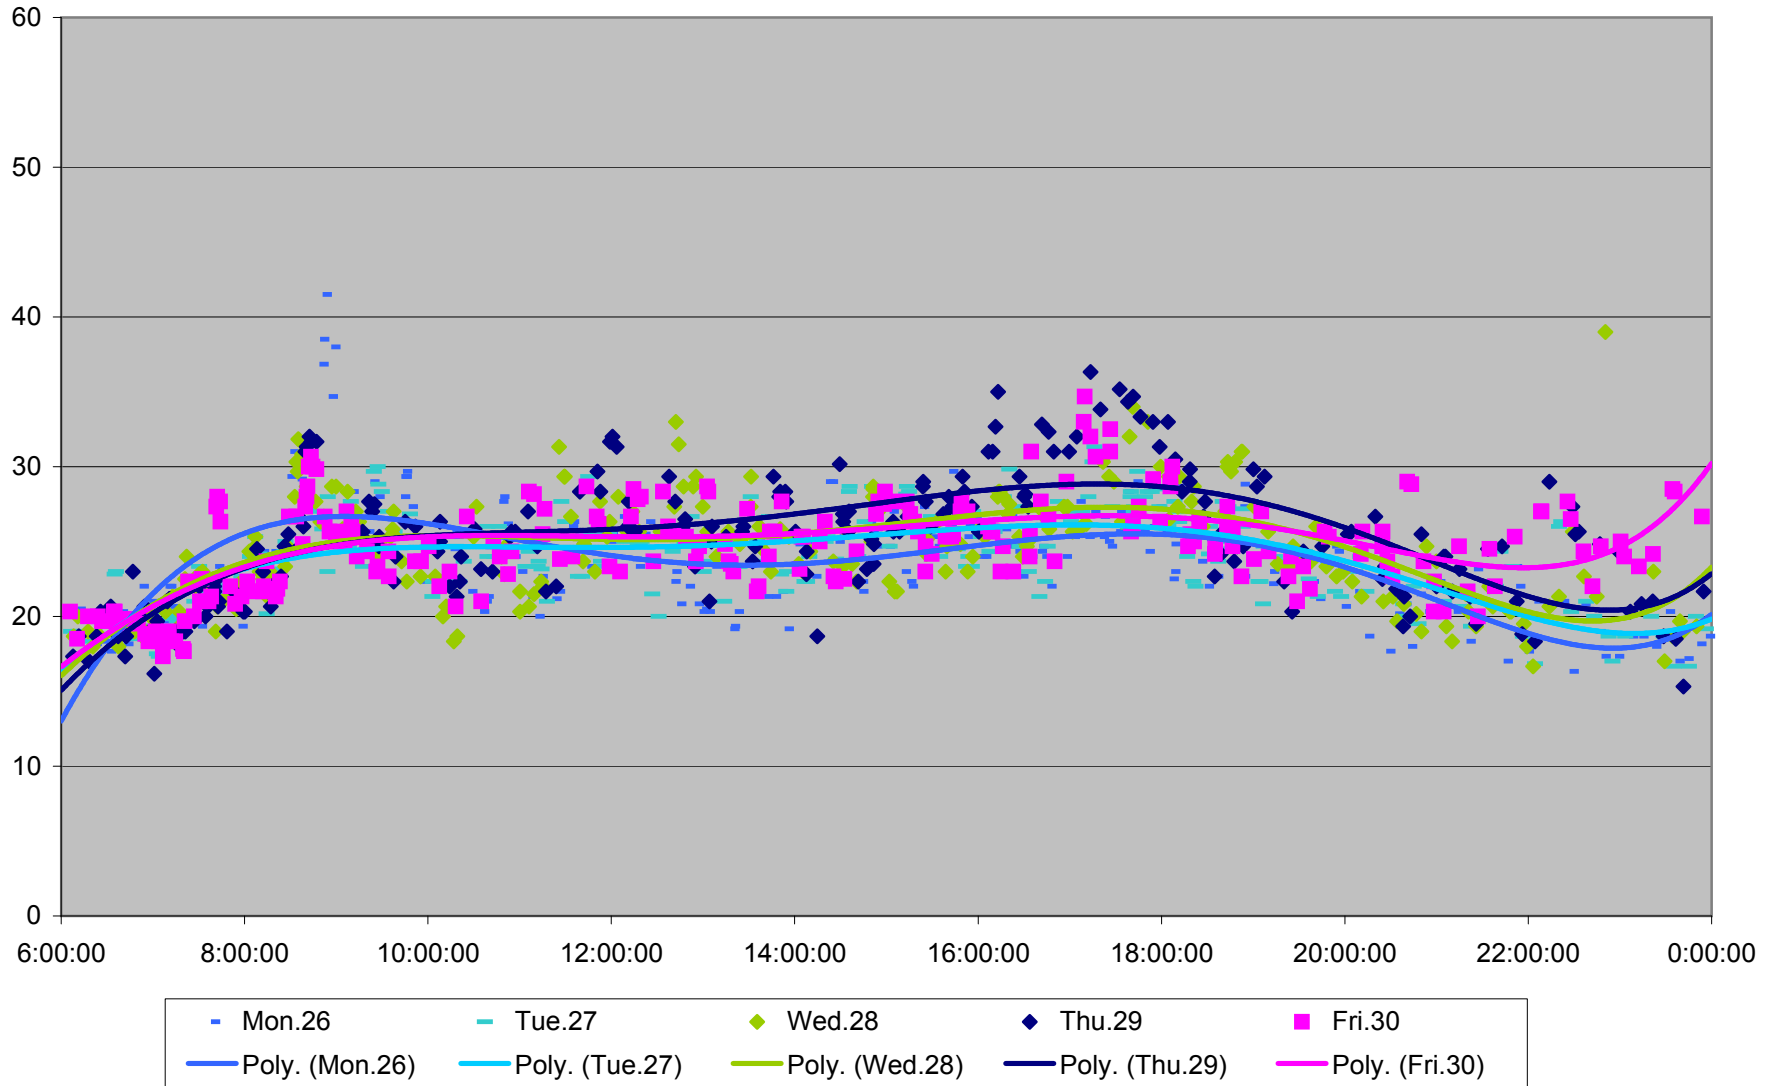

504 King Link Times From Sumach To Crawford Westbound March 2012