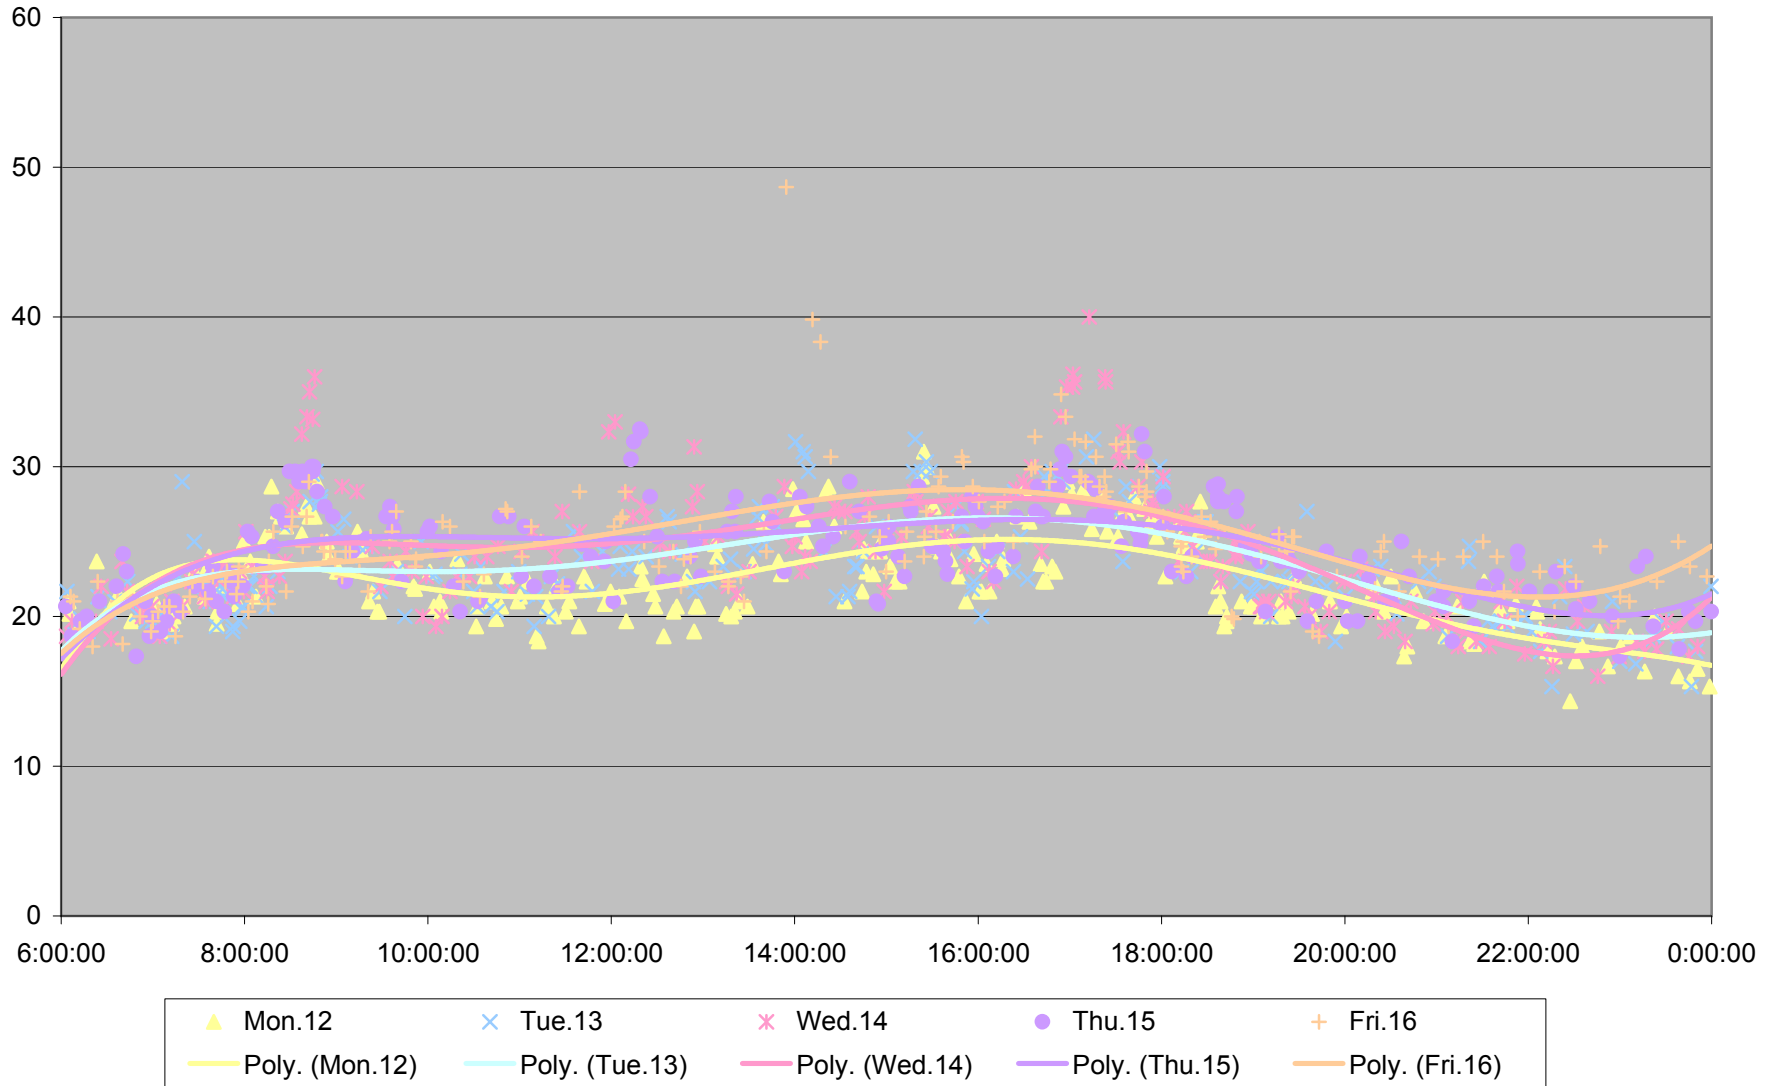

### 504 King Link Times From Crawford To Sumach Eastbound March 2012