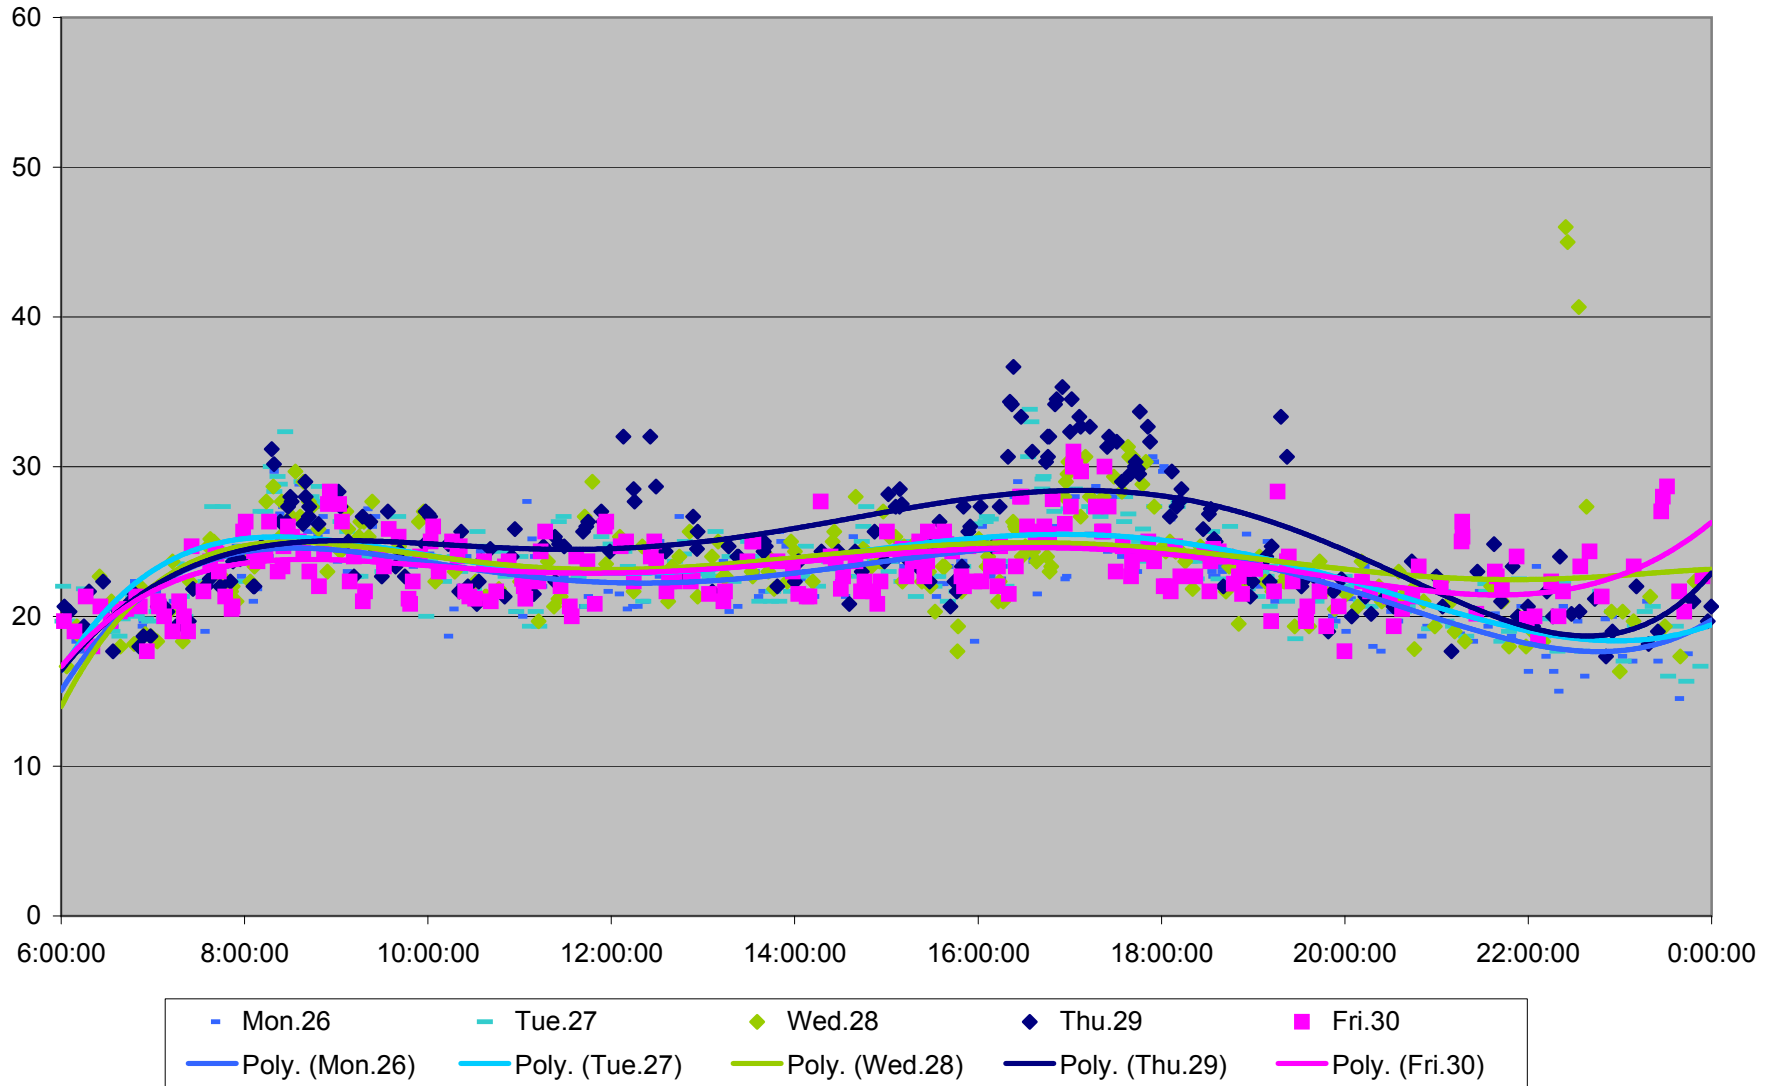

504 King Link Times From Crawford To Sumach Eastbound March 2012