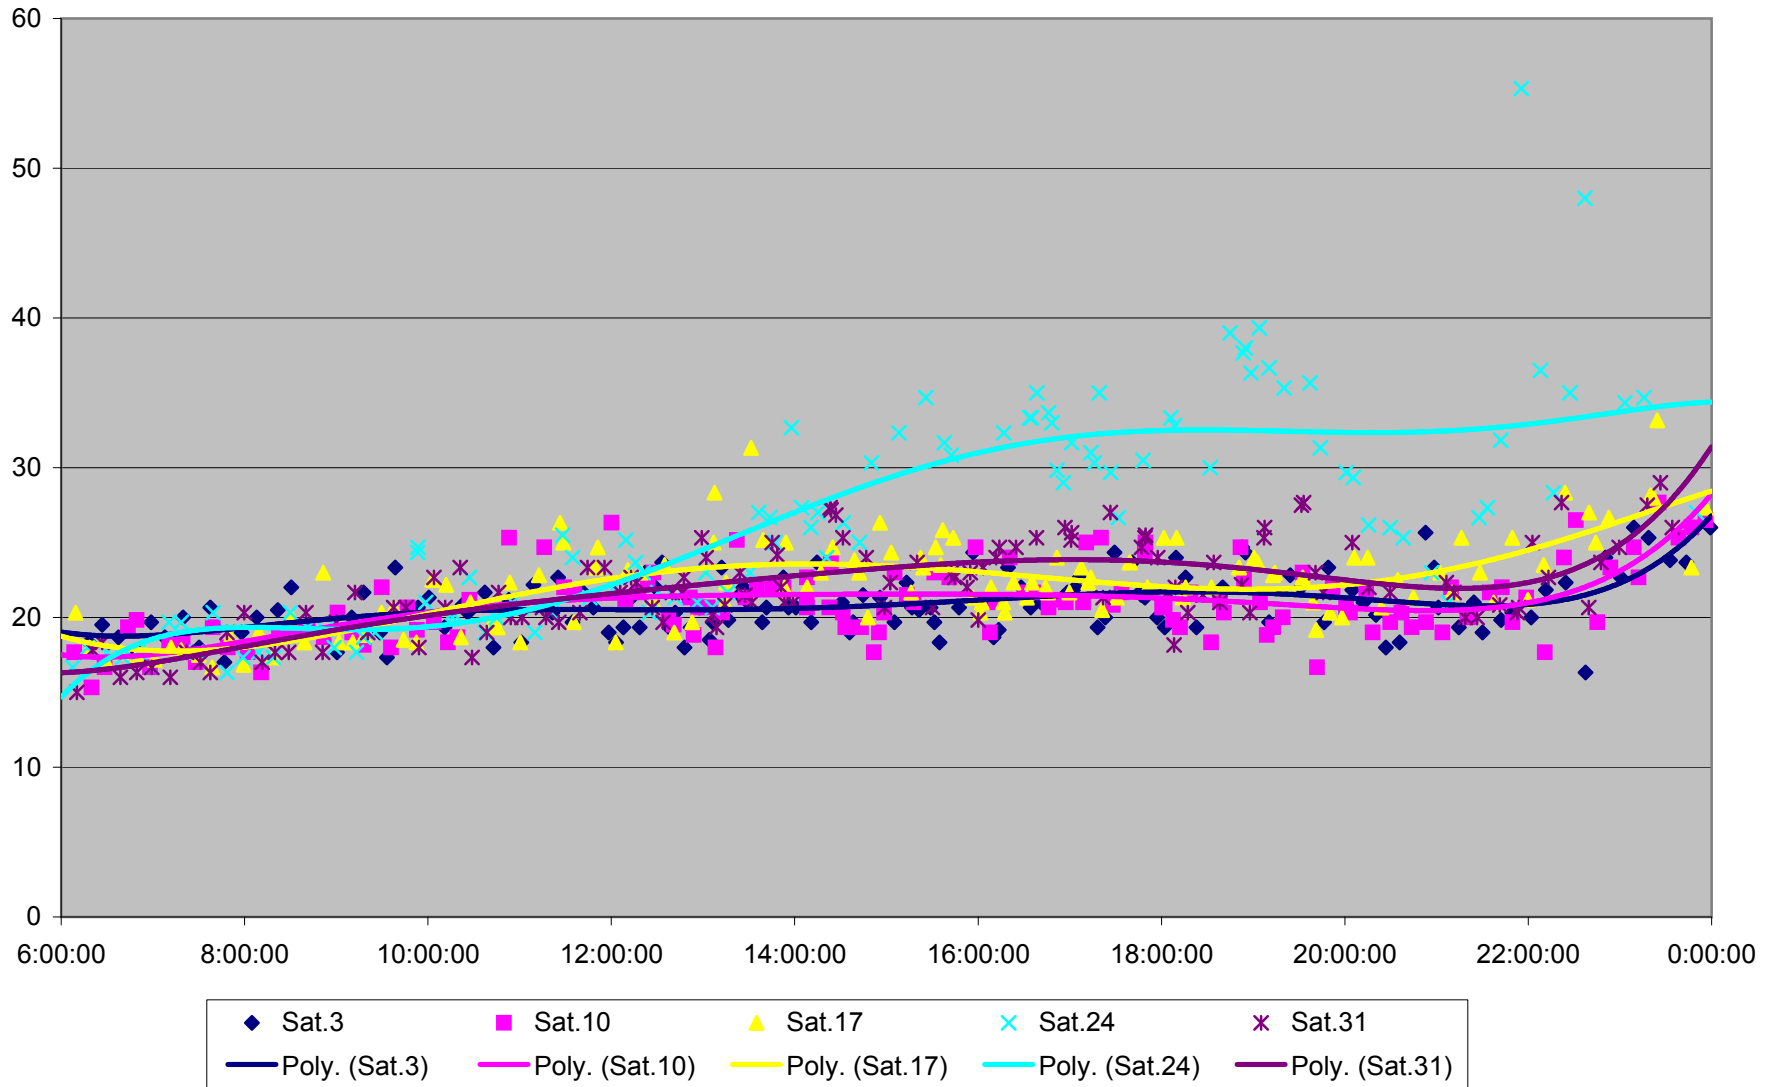

504 King Link Times From Crawford To Sumach Eastbound March 2012