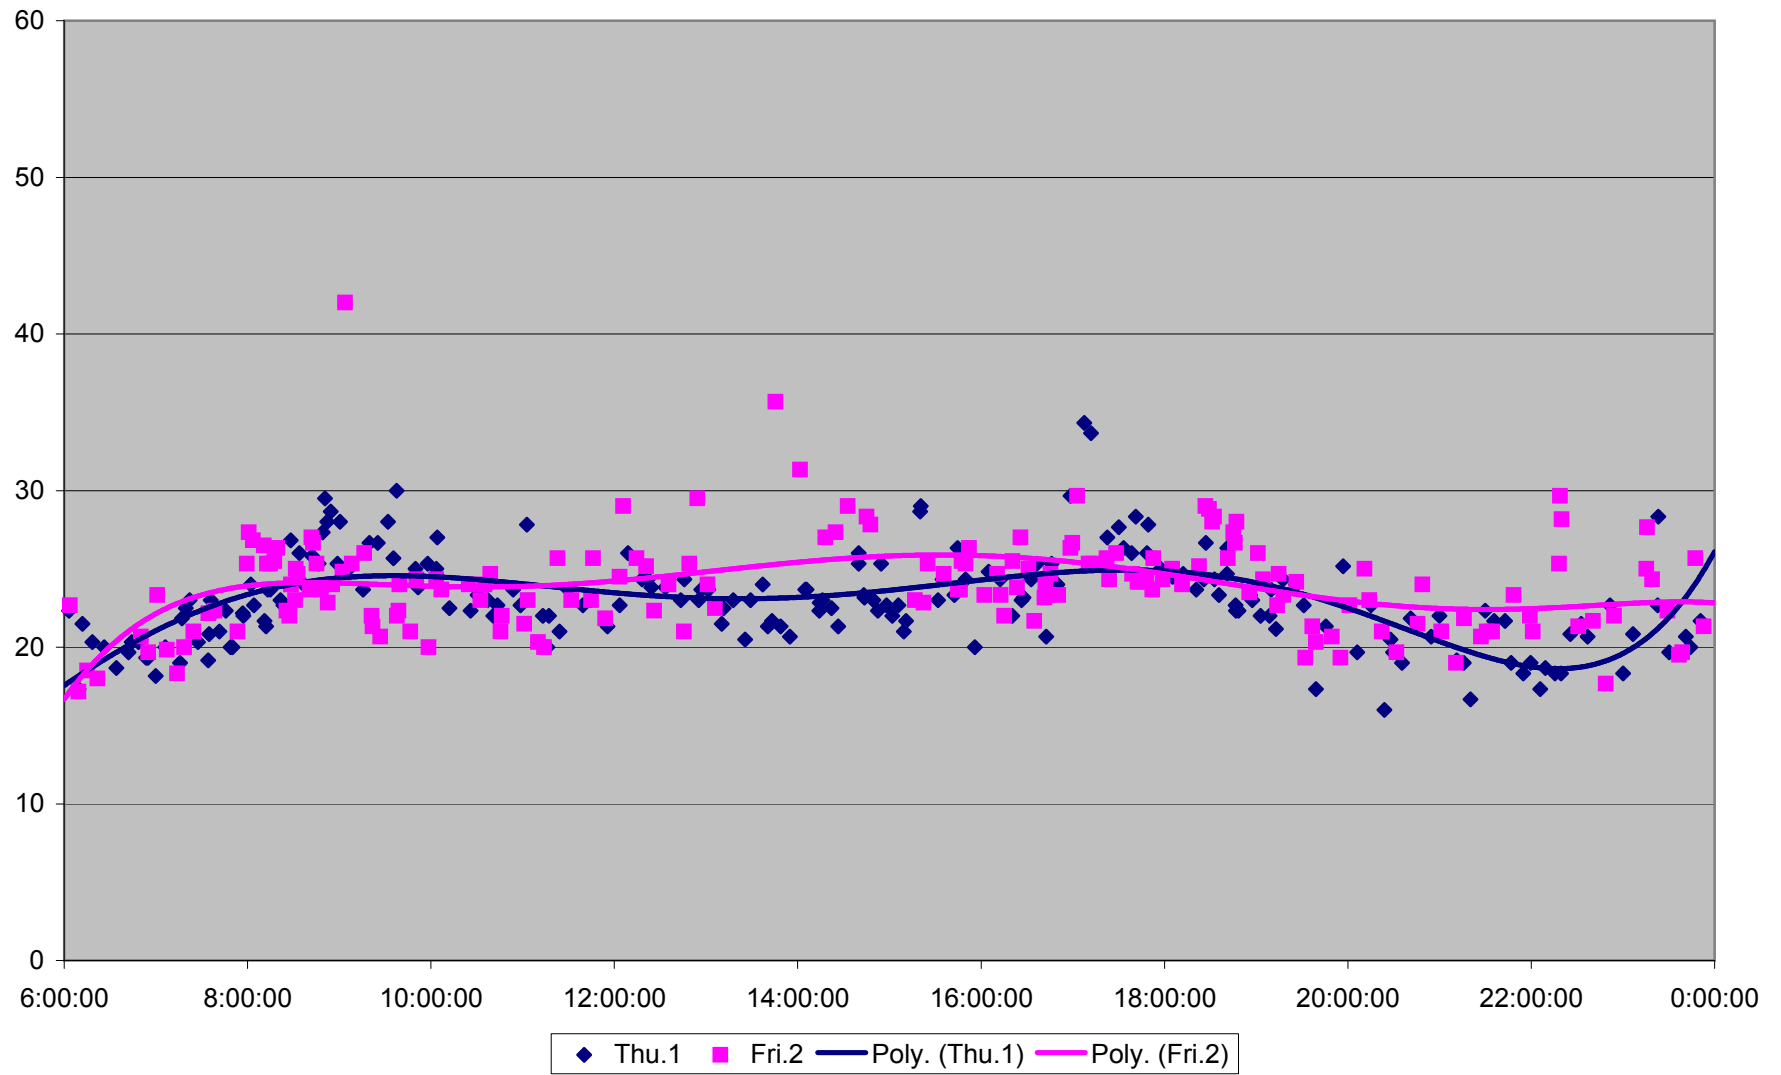

### 504 King Link Times From Crawford To Sumach Eastbound March 2012