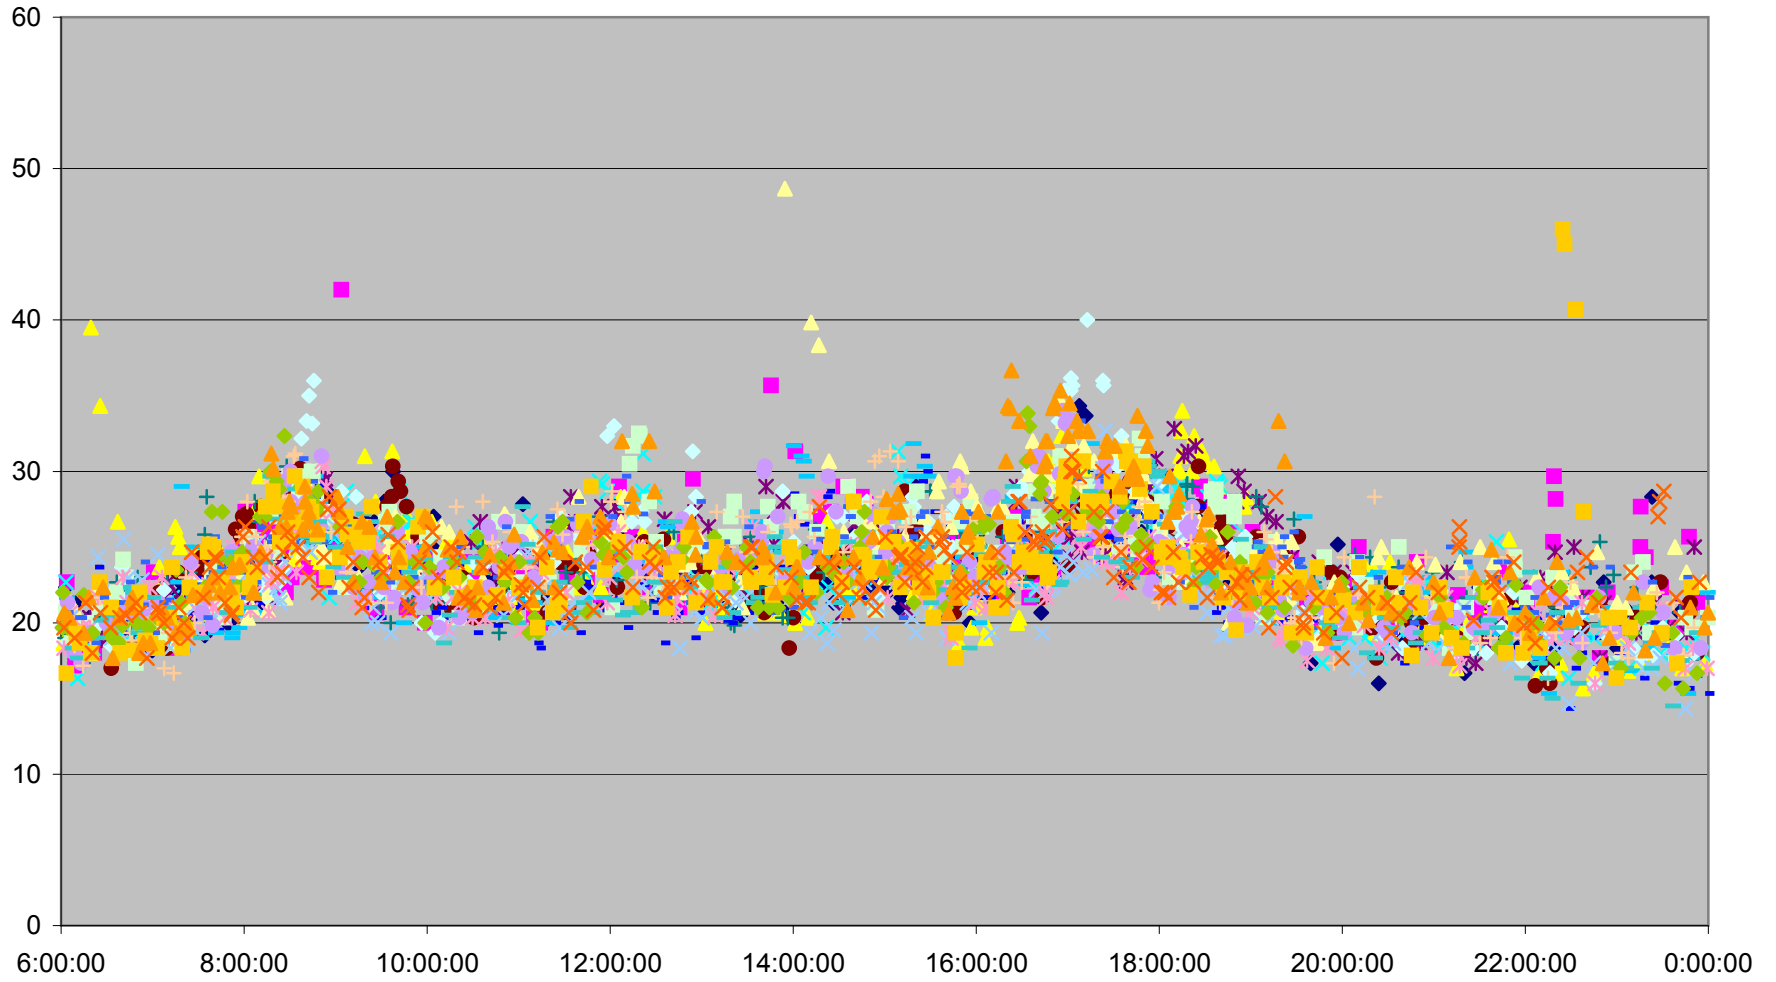

504 King Link Times From Crawford To Sumach Eastbound March 2012