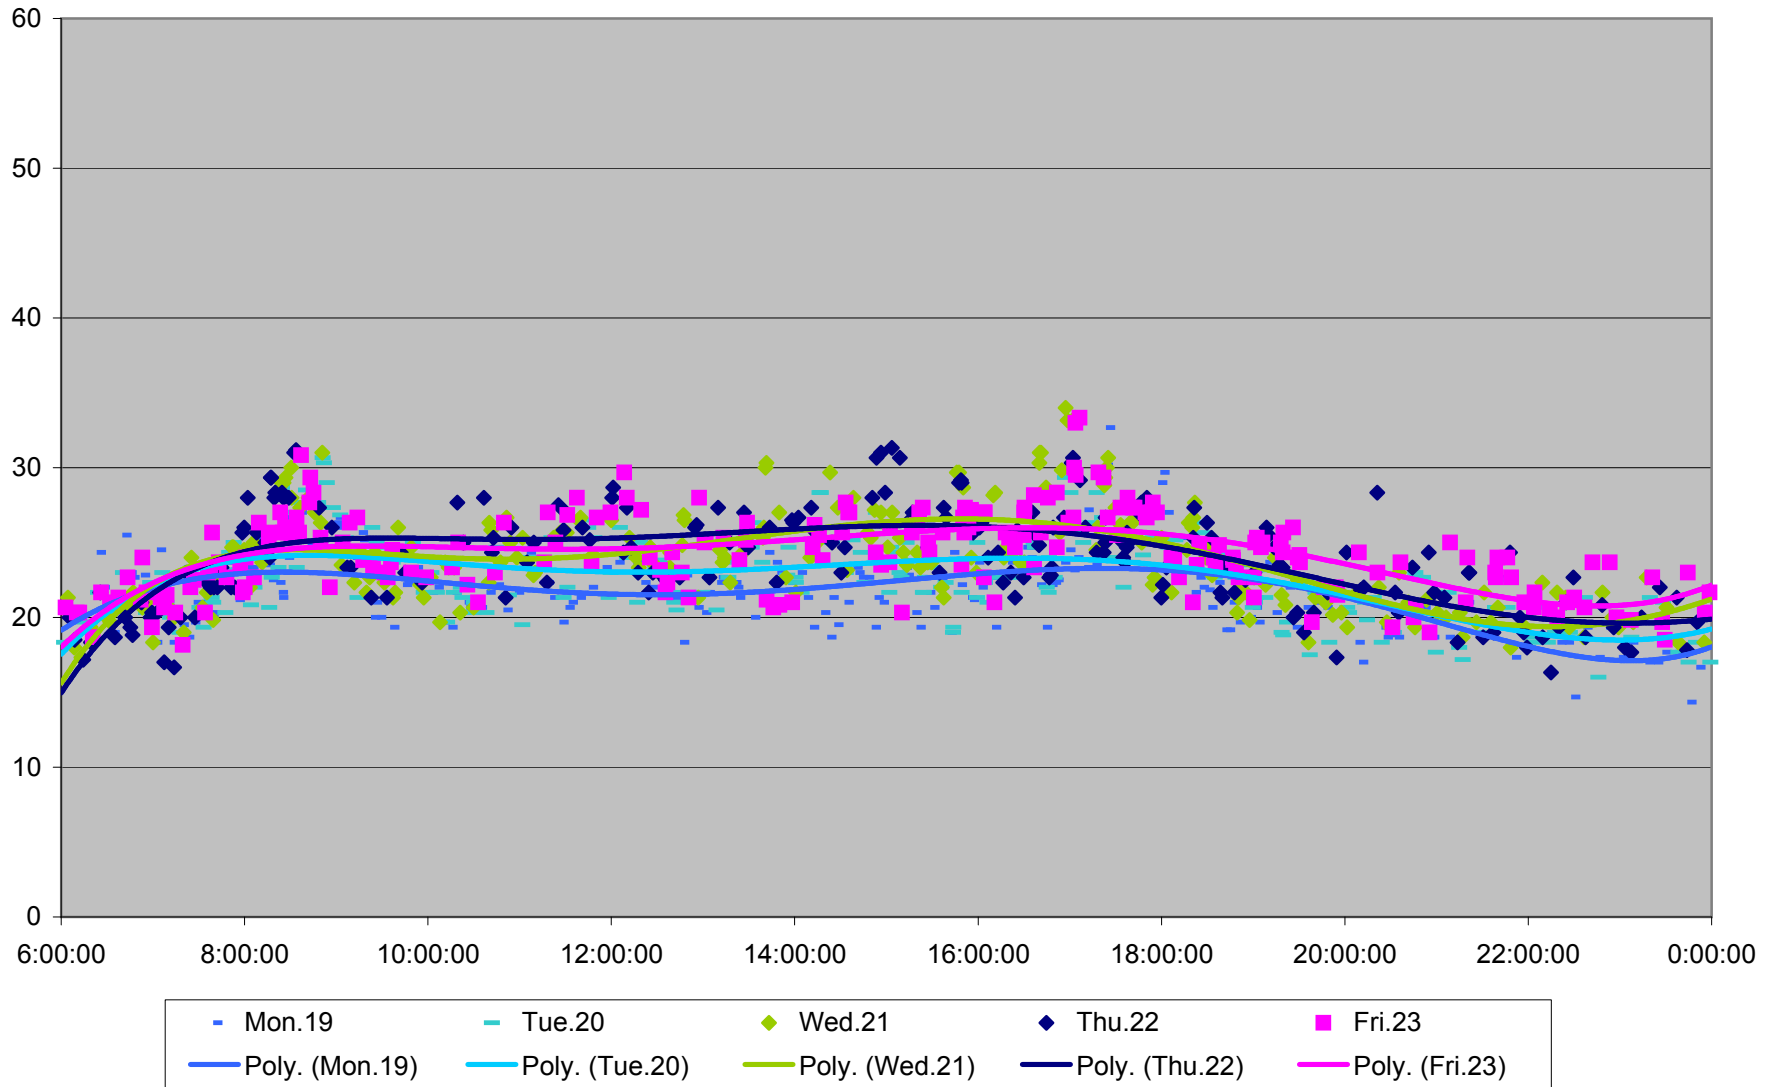

504 King Link Times From Crawford To Sumach Eastbound March 2012