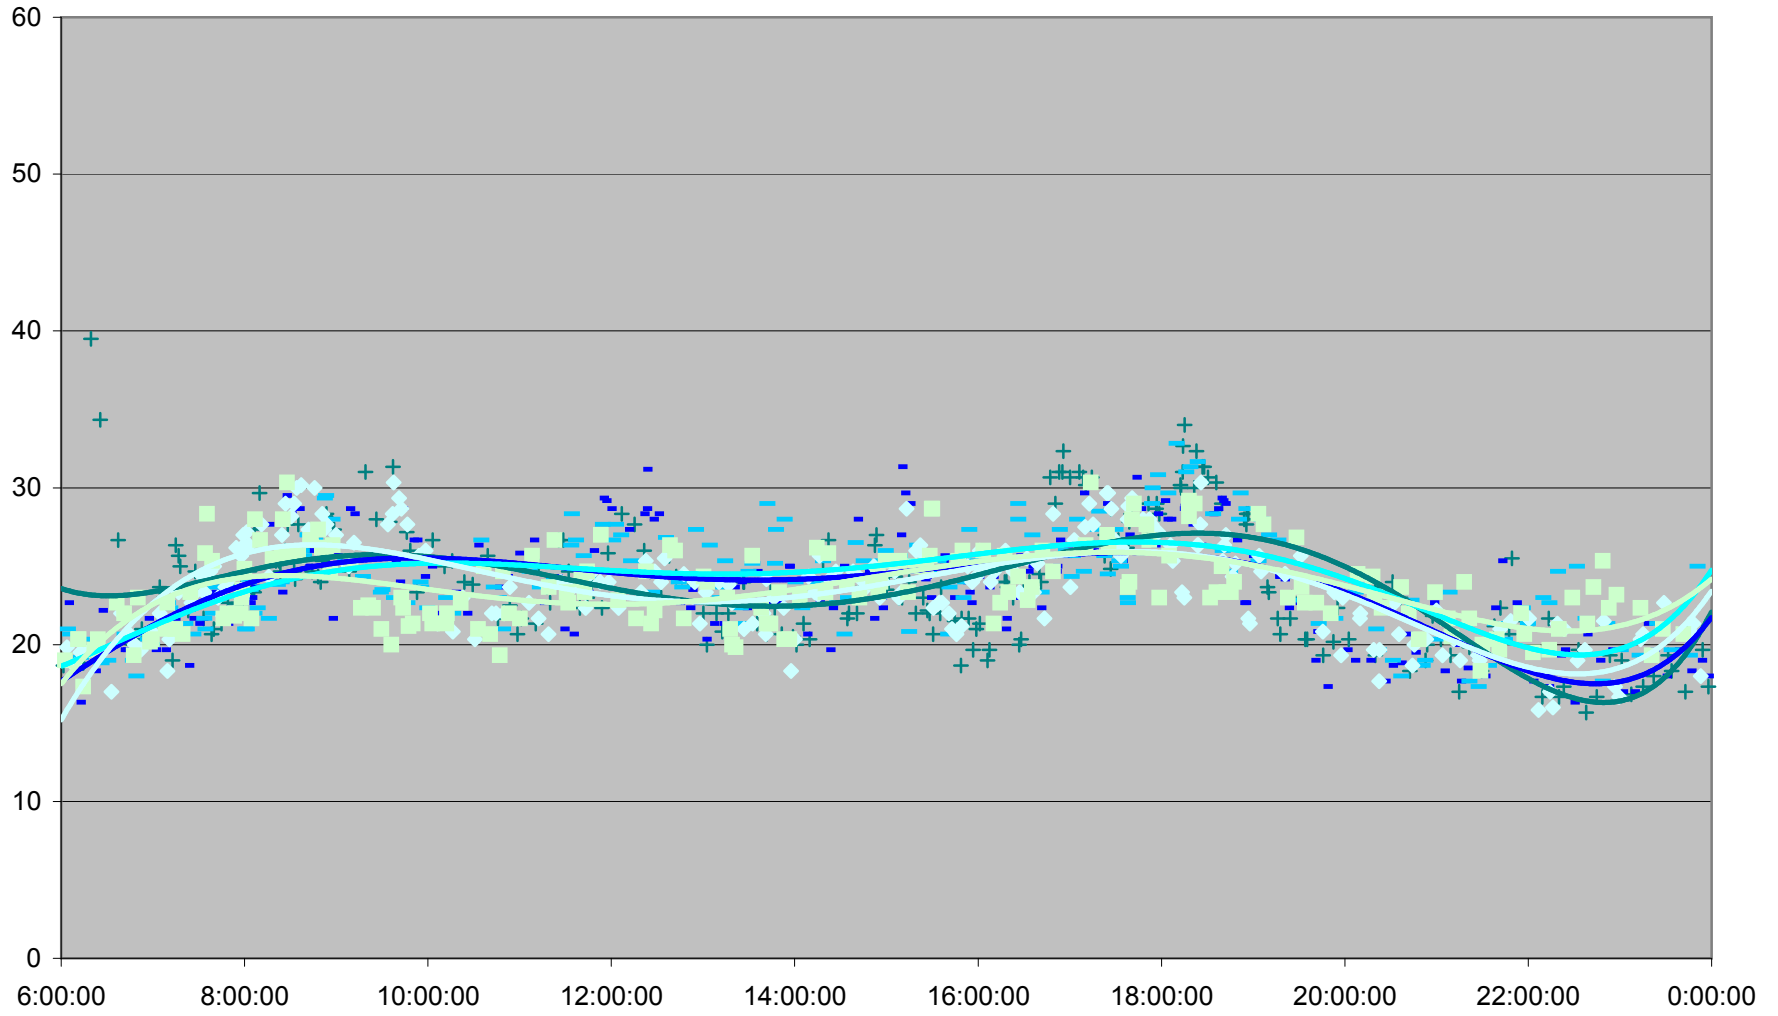

### 504 King Link Times From Crawford To Sumach Eastbound March 2012