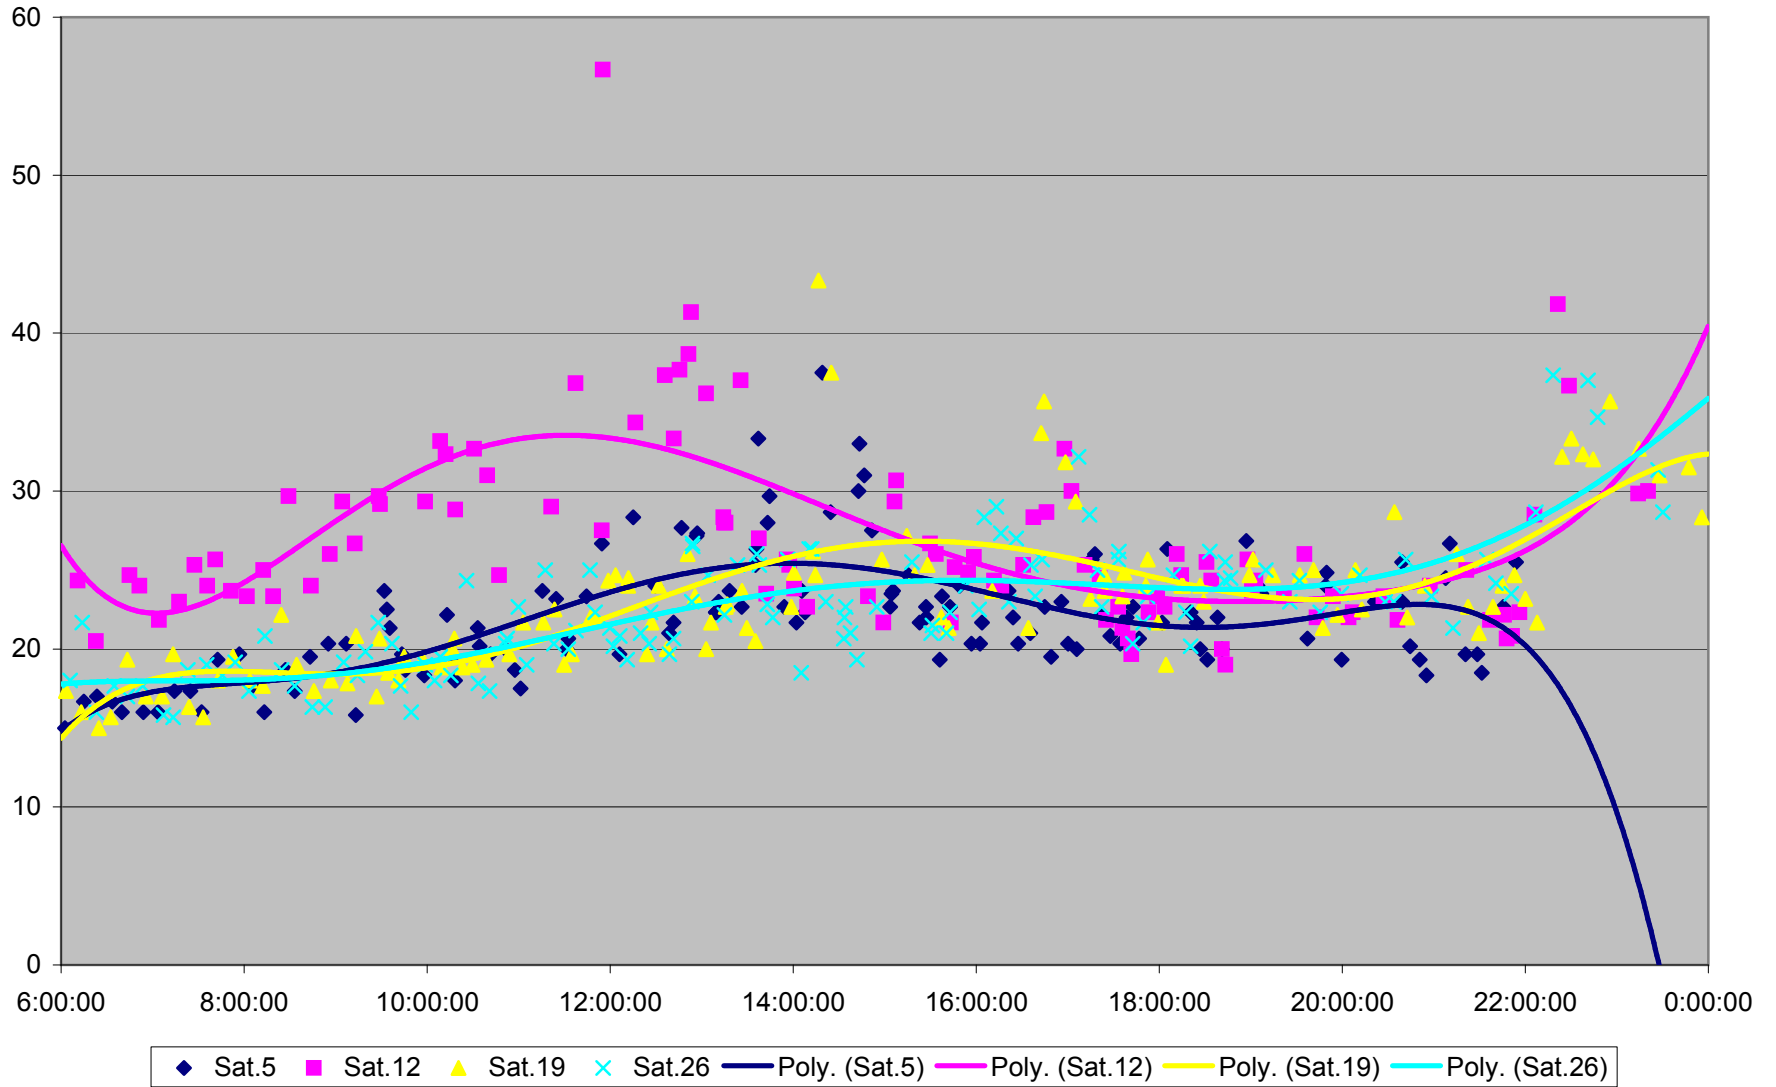

504 King Link Times From Sumach To Crawford Westbound November 2011

504 King Link Times From Sumach To Crawford Westbound November 2011

504 King Link Times From Sumach To Crawford Westbound November 2011

504 King Link Times From Sumach To Crawford Westbound November 2011

504 King Link Times From Sumach To Crawford Westbound November 2011

- Mon.28 - Tue.29 - Wed.30 - Poly. (Mon.28) - Poly. (Tue.29) - Poly. (Wed.30)

504 King Link Times From Sumach To Crawford Westbound November 2011

- | | | | | | | | | | | | |
|----------|----------|----------|----------|----------|----------|----------|----------|----------|----------|----------|----------|
| ◆ Tue.1 | ■ Wed.2 | ▲ Thu.3 | × Fri.4 | × Mon.7 | ● Tue.8 | + Wed.9 | - Thu.10 | - Fri.11 | ◇ Mon.14 | ■ Tue.15 | ▲ Wed.16 |
| × Thu.17 | × Fri.18 | ● Mon.21 | + Tue.22 | - Wed.23 | - Thu.24 | ◇ Fri.25 | ■ Mon.28 | ▲ Tue.29 | × Wed.30 | | |

504 King Link Times From Sumach To Crawford Westbound November 2011

504 King Link Times From Sumach To Crawford Westbound November 2011