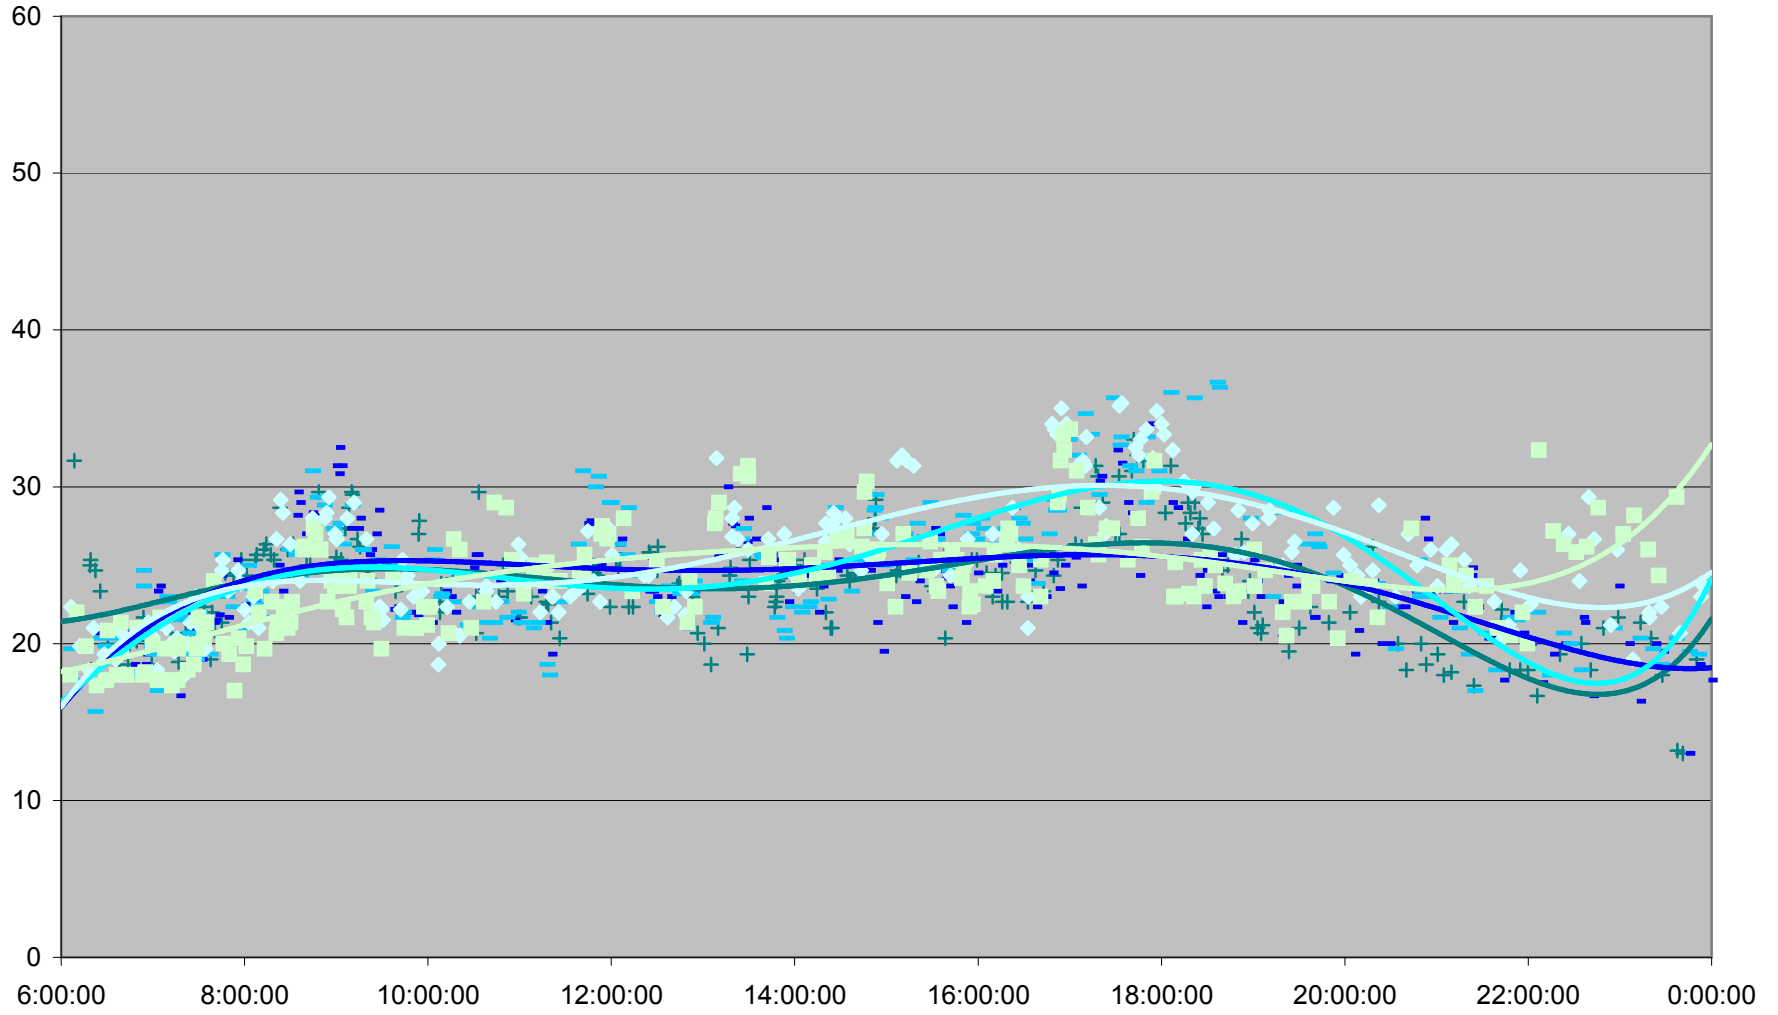

504 King Link Times From Sumach To Crawford Westbound November 2011

504 King Link Times From Sumach To Crawford Westbound November 2011

504 King Link Times From Sumach To Crawford Westbound November 2011

504 King Link Times From Sumach To Crawford Westbound November 2011

504 King Link Times From Sumach To Crawford Westbound November 2011

- Mon.28 - Tue.29 - Wed.30 - Poly. (Mon.28) - Poly. (Tue.29) - Poly. (Wed.30)

504 King Link Times From Sumach To Crawford Westbound November 2011

- | | | | | | | | | | | | |
|----------|----------|----------|----------|----------|----------|----------|----------|----------|----------|----------|----------|
| ◆ Tue.1 | ■ Wed.2 | ▲ Thu.3 | × Fri.4 | × Mon.7 | ● Tue.8 | + Wed.9 | - Thu.10 | - Fri.11 | ◇ Mon.14 | ■ Tue.15 | ▲ Wed.16 |
| × Thu.17 | × Fri.18 | ● Mon.21 | + Tue.22 | - Wed.23 | - Thu.24 | ◇ Fri.25 | ■ Mon.28 | ▲ Tue.29 | × Wed.30 | | |

504 King Link Times From Sumach To Crawford Westbound November 2011

504 King Link Times From Sumach To Crawford Westbound November 2011