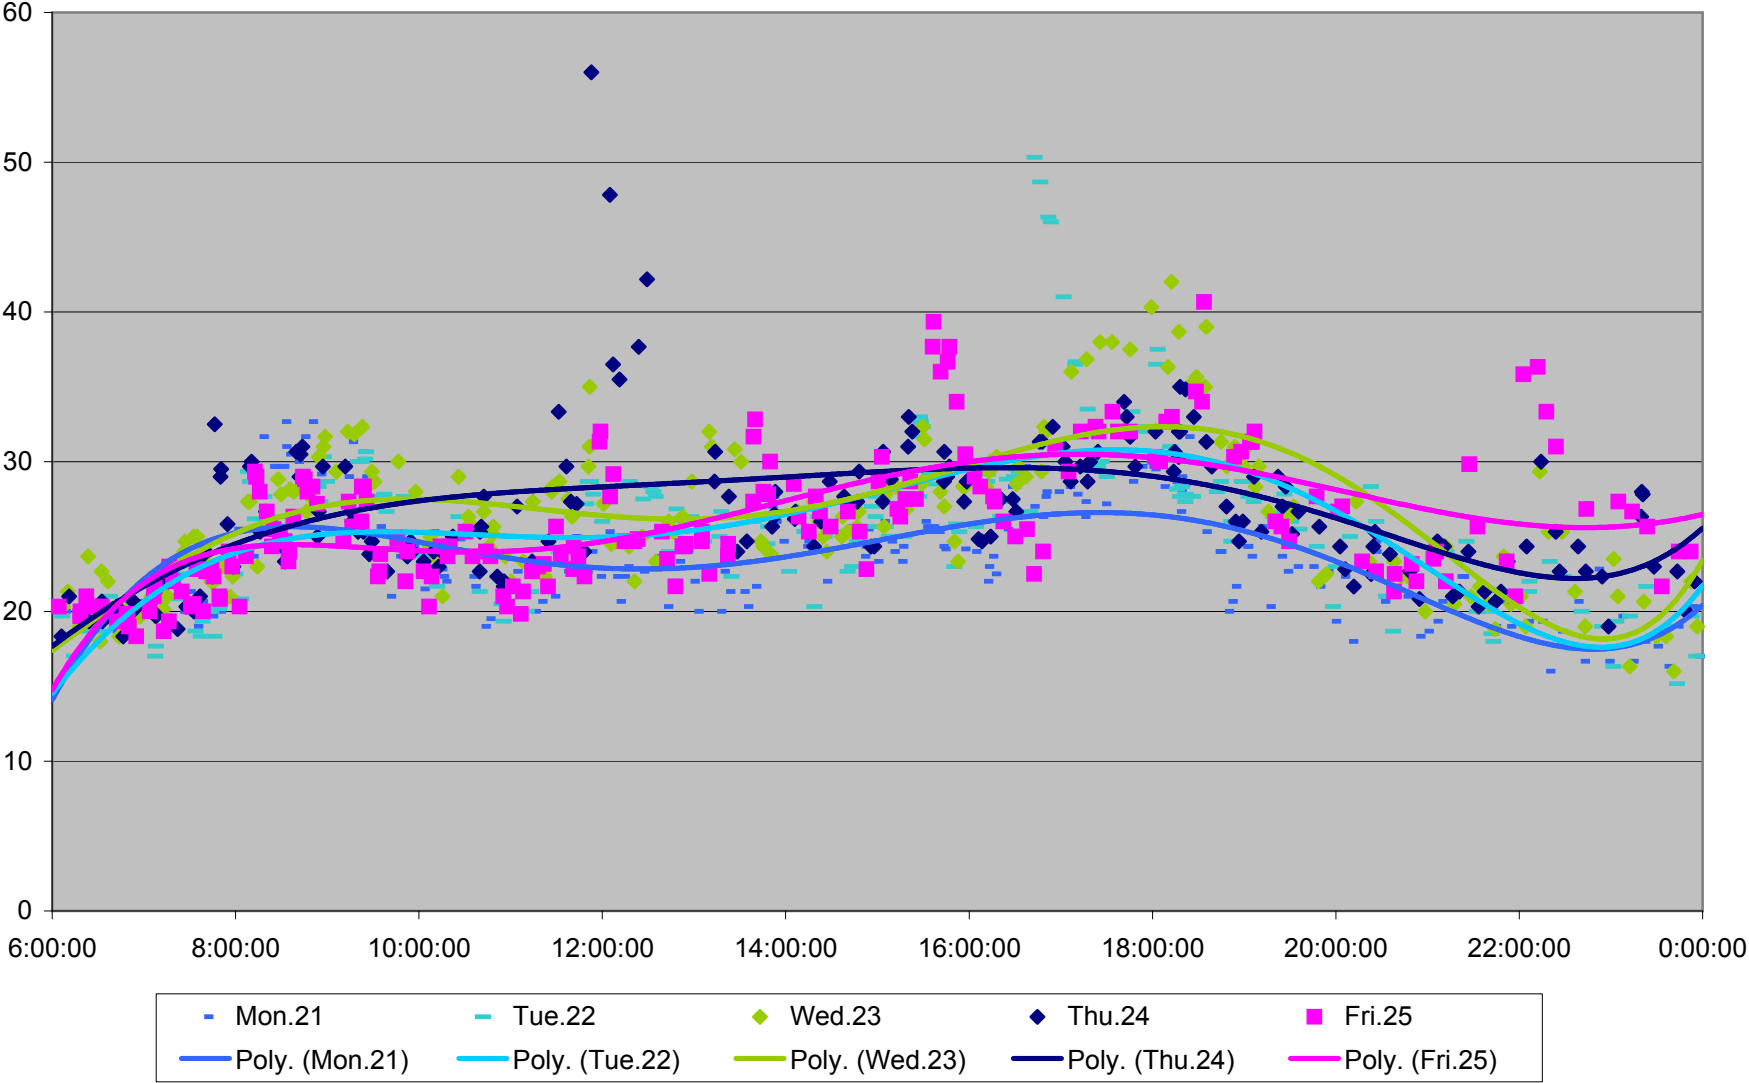

504 King Link Times From Sumach To Crawford Westbound November 2011

504 King Link Times From Sumach To Crawford Westbound November 2011

504 King Link Times From Sumach To Crawford Westbound November 2011

504 King Link Times From Sumach To Crawford Westbound November 2011

504 King Link Times From Sumach To Crawford Westbound November 2011

- Mon.28 - Tue.29 - Wed.30 - Poly. (Mon.28) - Poly. (Tue.29) - Poly. (Wed.30)

504 King Link Times From Sumach To Crawford Westbound November 2011

- | | | | | | | | | | | | |
|----------|----------|----------|----------|----------|----------|----------|----------|----------|----------|----------|----------|
| ◆ Tue.1 | ■ Wed.2 | ▲ Thu.3 | × Fri.4 | × Mon.7 | ● Tue.8 | + Wed.9 | - Thu.10 | - Fri.11 | ◇ Mon.14 | ■ Tue.15 | ▲ Wed.16 |
| × Thu.17 | × Fri.18 | ● Mon.21 | + Tue.22 | - Wed.23 | - Thu.24 | ◇ Fri.25 | ■ Mon.28 | ▲ Tue.29 | × Wed.30 | | |

504 King Link Times From Sumach To Crawford Westbound November 2011

504 King Link Times From Sumach To Crawford Westbound November 2011