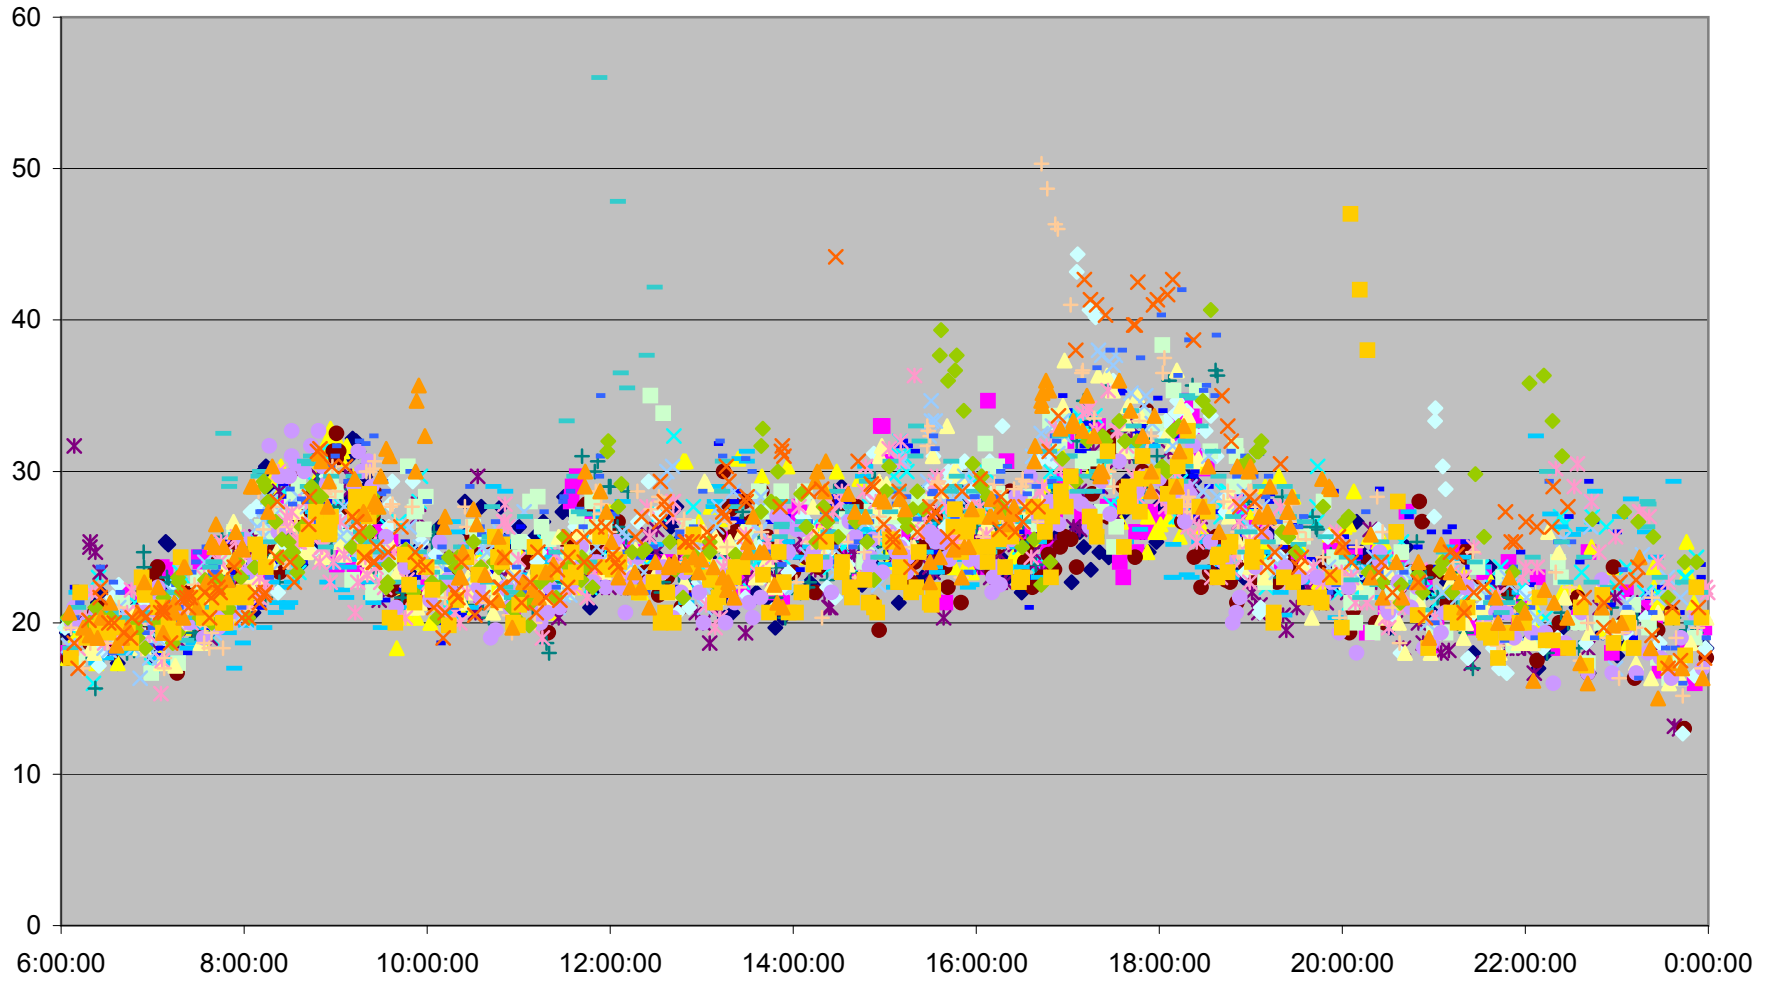

504 King Link Times From Sumach To Crawford Westbound November 2011

504 King Link Times From Sumach To Crawford Westbound November 2011

504 King Link Times From Sumach To Crawford Westbound November 2011

504 King Link Times From Sumach To Crawford Westbound November 2011

504 King Link Times From Sumach To Crawford Westbound November 2011

- Mon.28 - Tue.29 - Wed.30 - Poly. (Mon.28) - Poly. (Tue.29) - Poly. (Wed.30)

504 King Link Times From Sumach To Crawford Westbound November 2011

- | | | | | | | | | | | | |
|----------|----------|----------|----------|----------|----------|----------|----------|----------|----------|----------|----------|
| ◆ Tue.1 | ■ Wed.2 | ▲ Thu.3 | × Fri.4 | × Mon.7 | ● Tue.8 | + Wed.9 | - Thu.10 | - Fri.11 | ◇ Mon.14 | ■ Tue.15 | ▲ Wed.16 |
| × Thu.17 | × Fri.18 | ● Mon.21 | + Tue.22 | - Wed.23 | - Thu.24 | ◇ Fri.25 | ■ Mon.28 | ▲ Tue.29 | × Wed.30 | | |

504 King Link Times From Sumach To Crawford Westbound November 2011

504 King Link Times From Sumach To Crawford Westbound November 2011