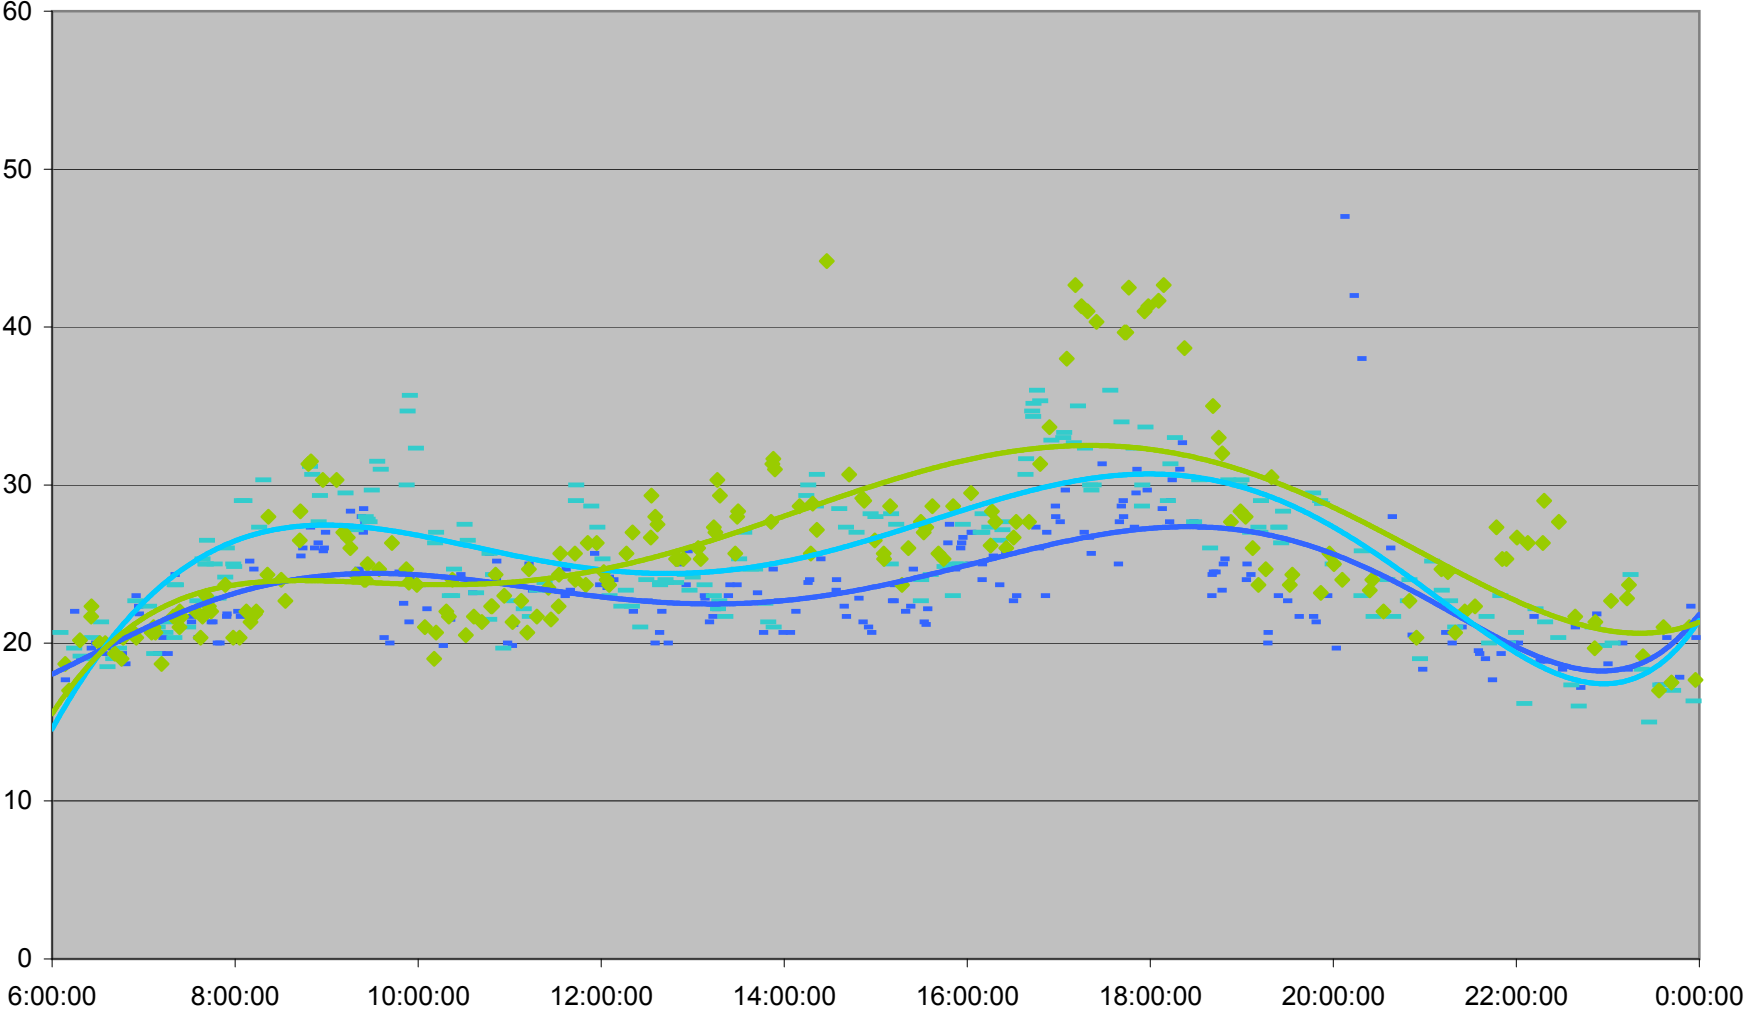

504 King Link Times From Sumach To Crawford Westbound November 2011

504 King Link Times From Sumach To Crawford Westbound November 2011

504 King Link Times From Sumach To Crawford Westbound November 2011

504 King Link Times From Sumach To Crawford Westbound November 2011

504 King Link Times From Sumach To Crawford Westbound November 2011

- Mon.28 - Tue.29 - Wed.30 - Poly. (Mon.28) - Poly. (Tue.29) - Poly. (Wed.30)

504 King Link Times From Sumach To Crawford Westbound November 2011

- | | | | | | | | | | | | |
|----------|----------|----------|----------|----------|----------|----------|----------|----------|----------|----------|----------|
| ◆ Tue.1 | ■ Wed.2 | ▲ Thu.3 | × Fri.4 | × Mon.7 | ● Tue.8 | + Wed.9 | - Thu.10 | - Fri.11 | ◇ Mon.14 | ■ Tue.15 | ▲ Wed.16 |
| × Thu.17 | × Fri.18 | ● Mon.21 | + Tue.22 | - Wed.23 | - Thu.24 | ◇ Fri.25 | ■ Mon.28 | ▲ Tue.29 | × Wed.30 | | |

504 King Link Times From Sumach To Crawford Westbound November 2011

504 King Link Times From Sumach To Crawford Westbound November 2011