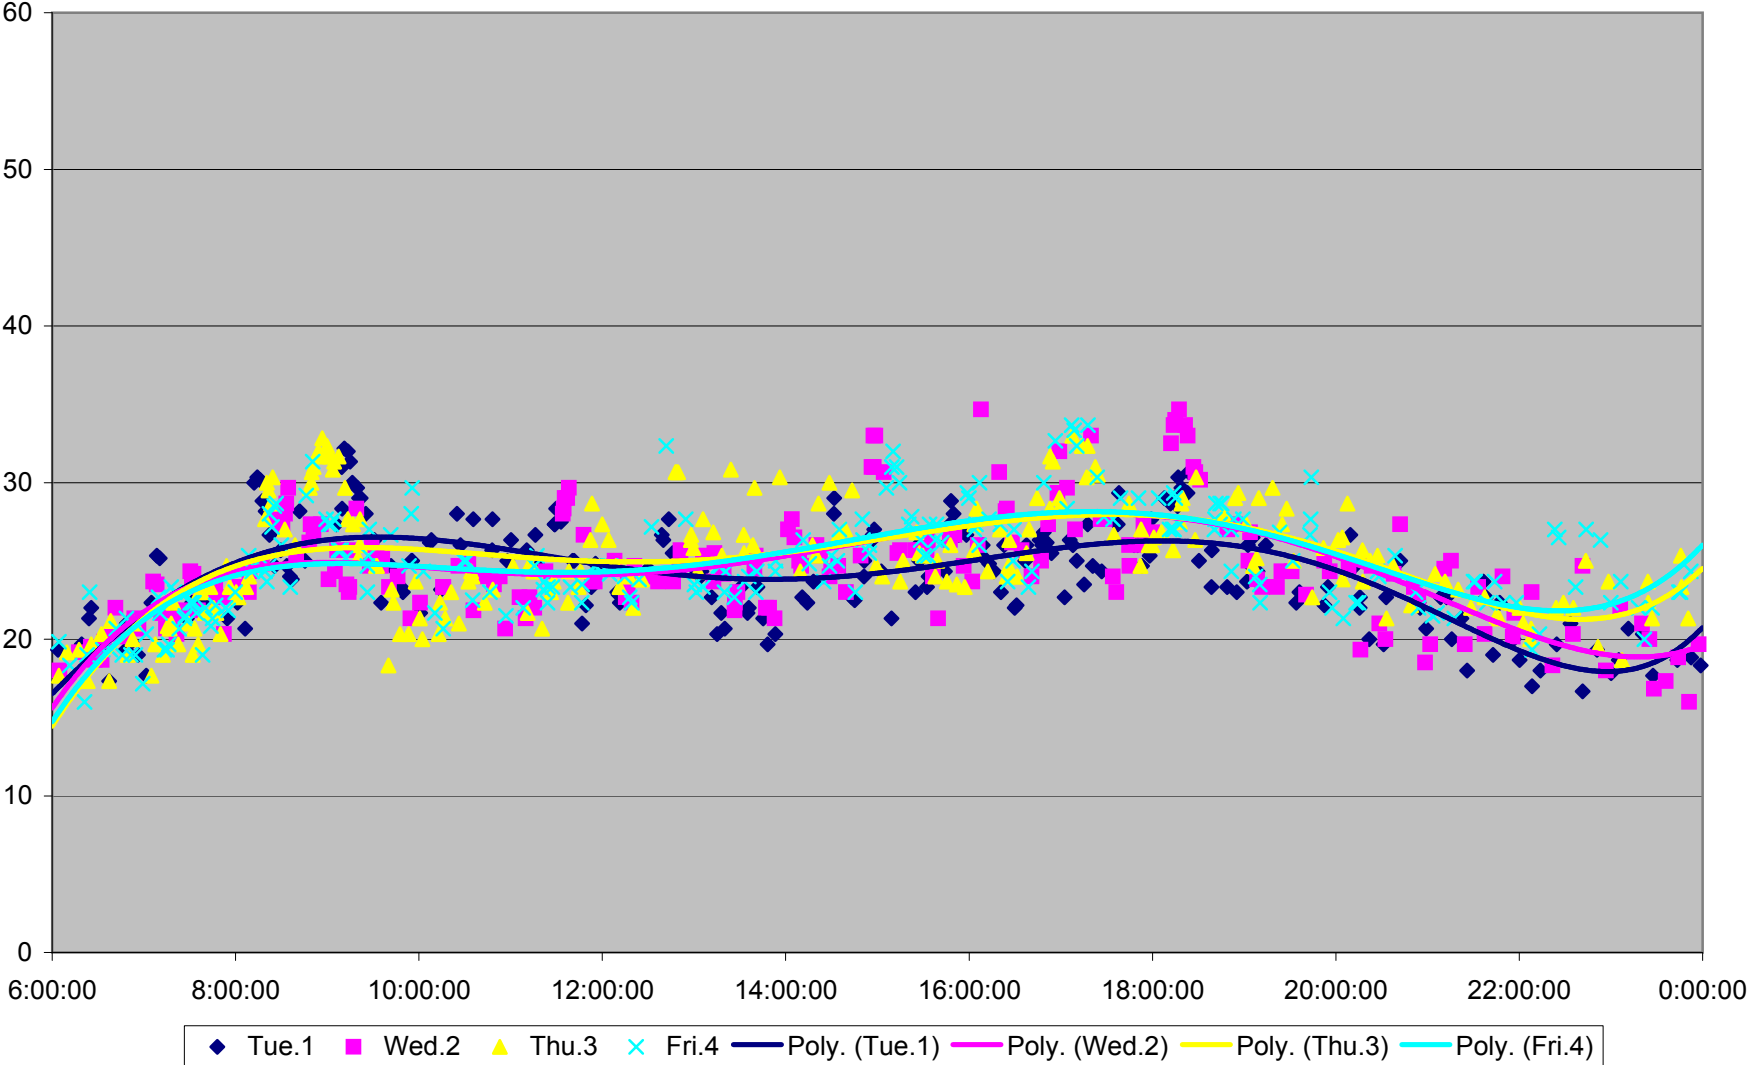

504 King Link Times From Sumach To Crawford Westbound November 2011

504 King Link Times From Sumach To Crawford Westbound November 2011

504 King Link Times From Sumach To Crawford Westbound November 2011

504 King Link Times From Sumach To Crawford Westbound November 2011

504 King Link Times From Sumach To Crawford Westbound November 2011

- Mon.28 - Tue.29 - Wed.30 - Poly. (Mon.28) - Poly. (Tue.29) - Poly. (Wed.30)

504 King Link Times From Sumach To Crawford Westbound November 2011

- | | | | | | | | | | | | |
|----------|----------|----------|----------|----------|----------|----------|----------|----------|----------|----------|----------|
| ◆ Tue.1 | ■ Wed.2 | ▲ Thu.3 | × Fri.4 | × Mon.7 | ● Tue.8 | + Wed.9 | - Thu.10 | - Fri.11 | ◇ Mon.14 | ■ Tue.15 | ▲ Wed.16 |
| × Thu.17 | × Fri.18 | ● Mon.21 | + Tue.22 | - Wed.23 | - Thu.24 | ◇ Fri.25 | ■ Mon.28 | ▲ Tue.29 | × Wed.30 | | |

504 King Link Times From Sumach To Crawford Westbound November 2011

504 King Link Times From Sumach To Crawford Westbound November 2011