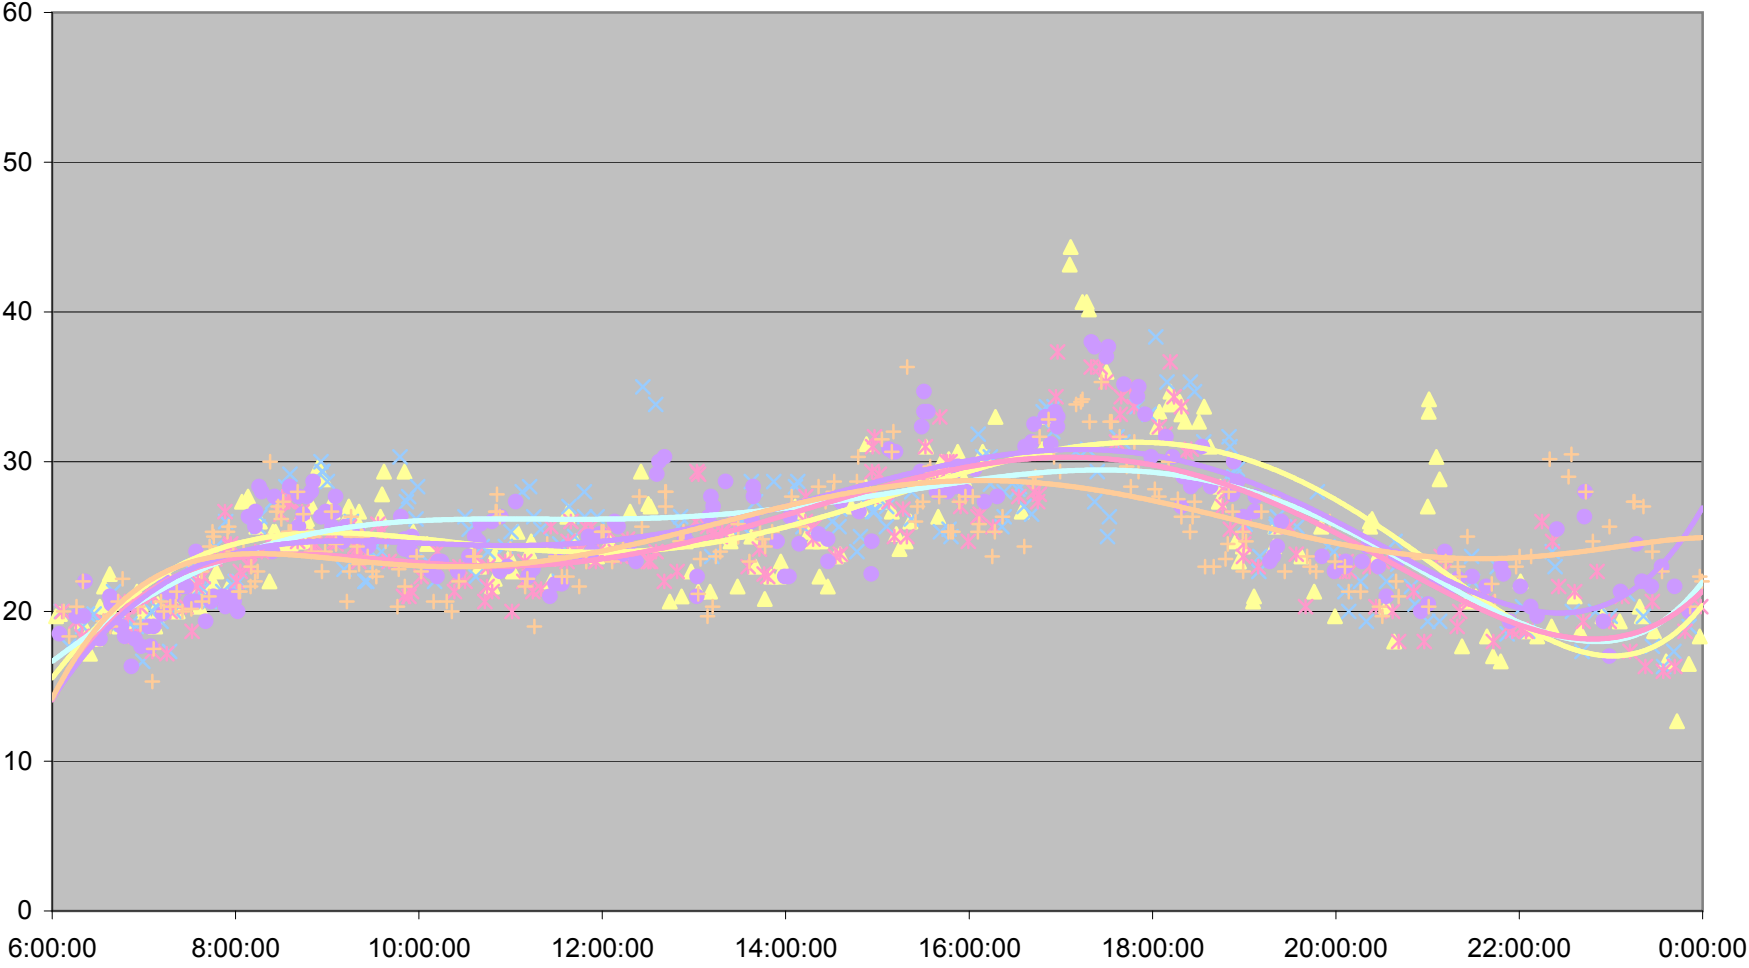

504 King Link Times From Sumach To Crawford Westbound November 2011

504 King Link Times From Sumach To Crawford Westbound November 2011

504 King Link Times From Sumach To Crawford Westbound November 2011

504 King Link Times From Sumach To Crawford Westbound November 2011

504 King Link Times From Sumach To Crawford Westbound November 2011

- Mon.28 - Tue.29 - Wed.30 - Poly. (Mon.28) - Poly. (Tue.29) - Poly. (Wed.30)

504 King Link Times From Sumach To Crawford Westbound November 2011

- | | | | | | | | | | | | |
|----------|----------|----------|----------|----------|----------|----------|----------|----------|----------|----------|----------|
| ◆ Tue.1 | ■ Wed.2 | ▲ Thu.3 | × Fri.4 | × Mon.7 | ● Tue.8 | + Wed.9 | - Thu.10 | - Fri.11 | ◇ Mon.14 | ■ Tue.15 | ▲ Wed.16 |
| × Thu.17 | × Fri.18 | ● Mon.21 | + Tue.22 | - Wed.23 | - Thu.24 | ◇ Fri.25 | ■ Mon.28 | ▲ Tue.29 | × Wed.30 | | |

504 King Link Times From Sumach To Crawford Westbound November 2011

504 King Link Times From Sumach To Crawford Westbound November 2011