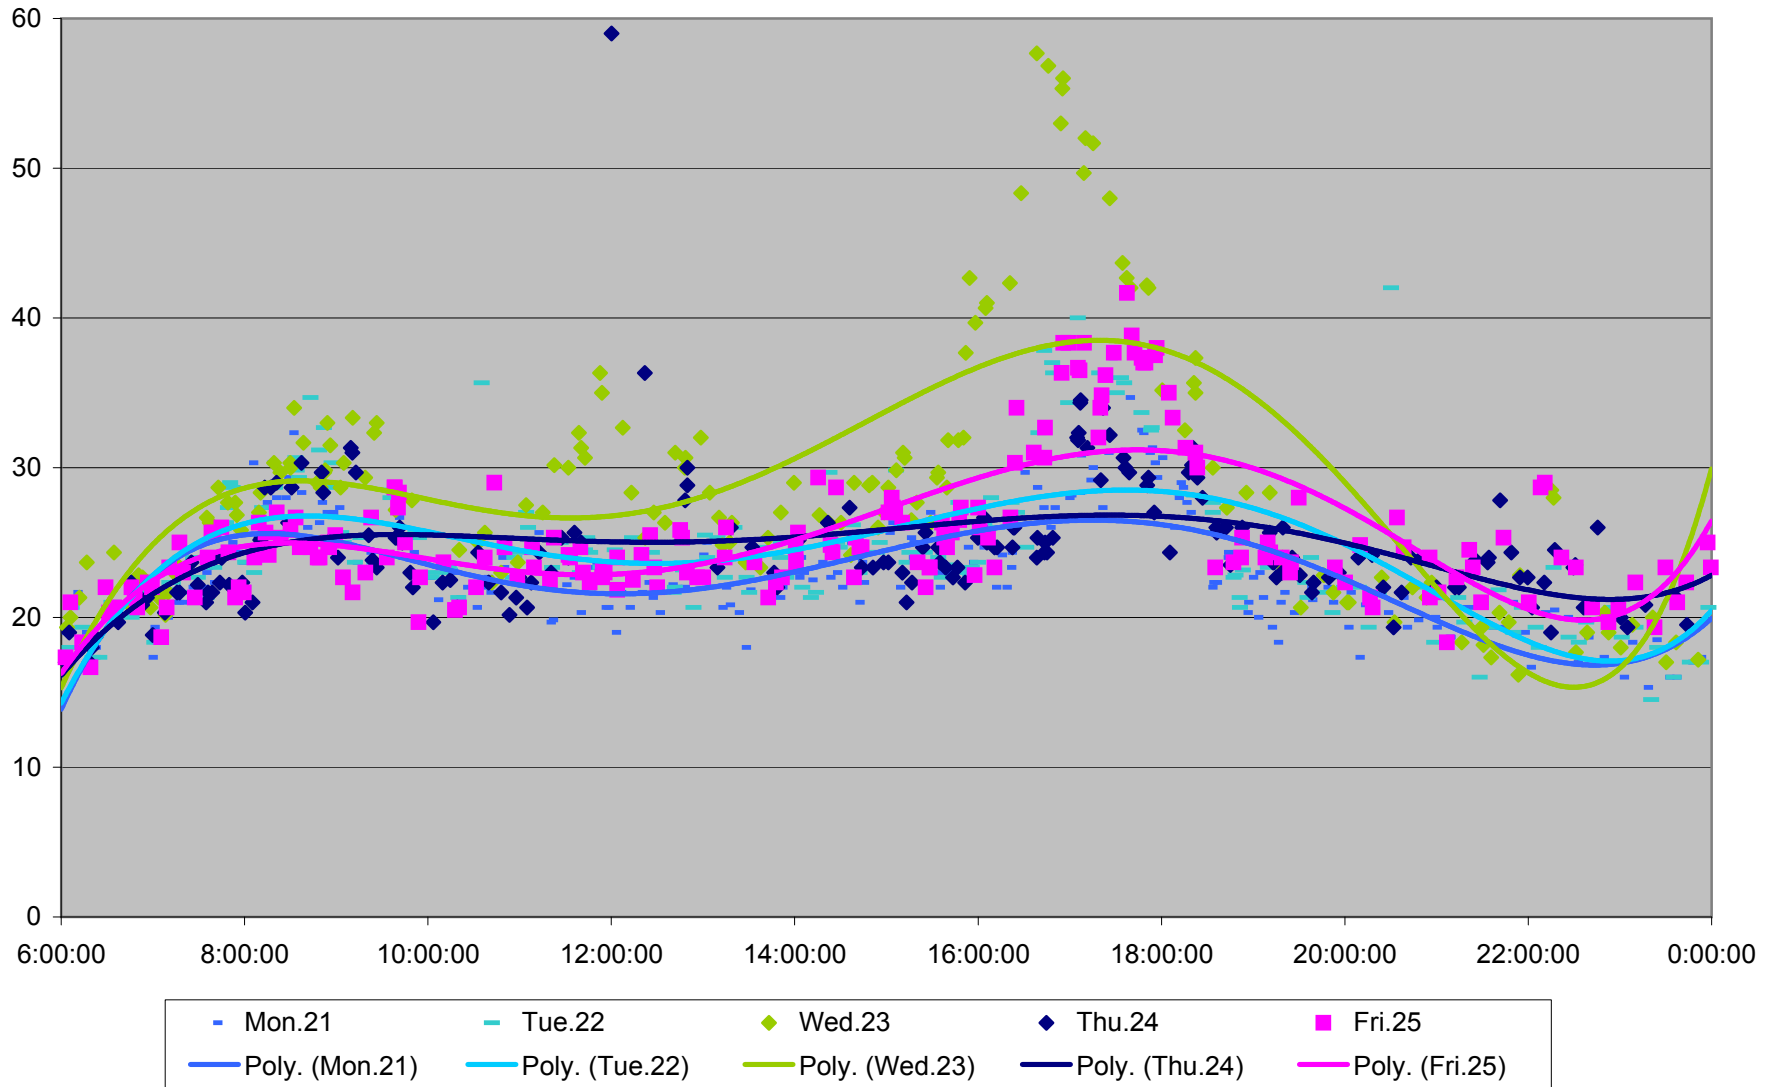

504 King Link Times From Crawford To Sumach Eastbound November 2011

504 King Link Times From Crawford To Sumach Eastbound November 2011

504 King Link Times From Crawford To Sumach Eastbound November 2011

- | | | | | | | | | | | | |
|----------|----------|----------|----------|----------|----------|----------|----------|----------|----------|----------|----------|
| ◆ Tue.1 | ■ Wed.2 | ▲ Thu.3 | × Fri.4 | × Mon.7 | ● Tue.8 | + Wed.9 | - Thu.10 | - Fri.11 | ◇ Mon.14 | ■ Tue.15 | ▲ Wed.16 |
| × Thu.17 | × Fri.18 | ● Mon.21 | + Tue.22 | - Wed.23 | - Thu.24 | ◇ Fri.25 | ■ Mon.28 | ▲ Tue.29 | × Wed.30 | | |

504 King Link Times From Crawford To Sumach Eastbound November 2011

504 King Link Times From Crawford To Sumach Eastbound November 2011