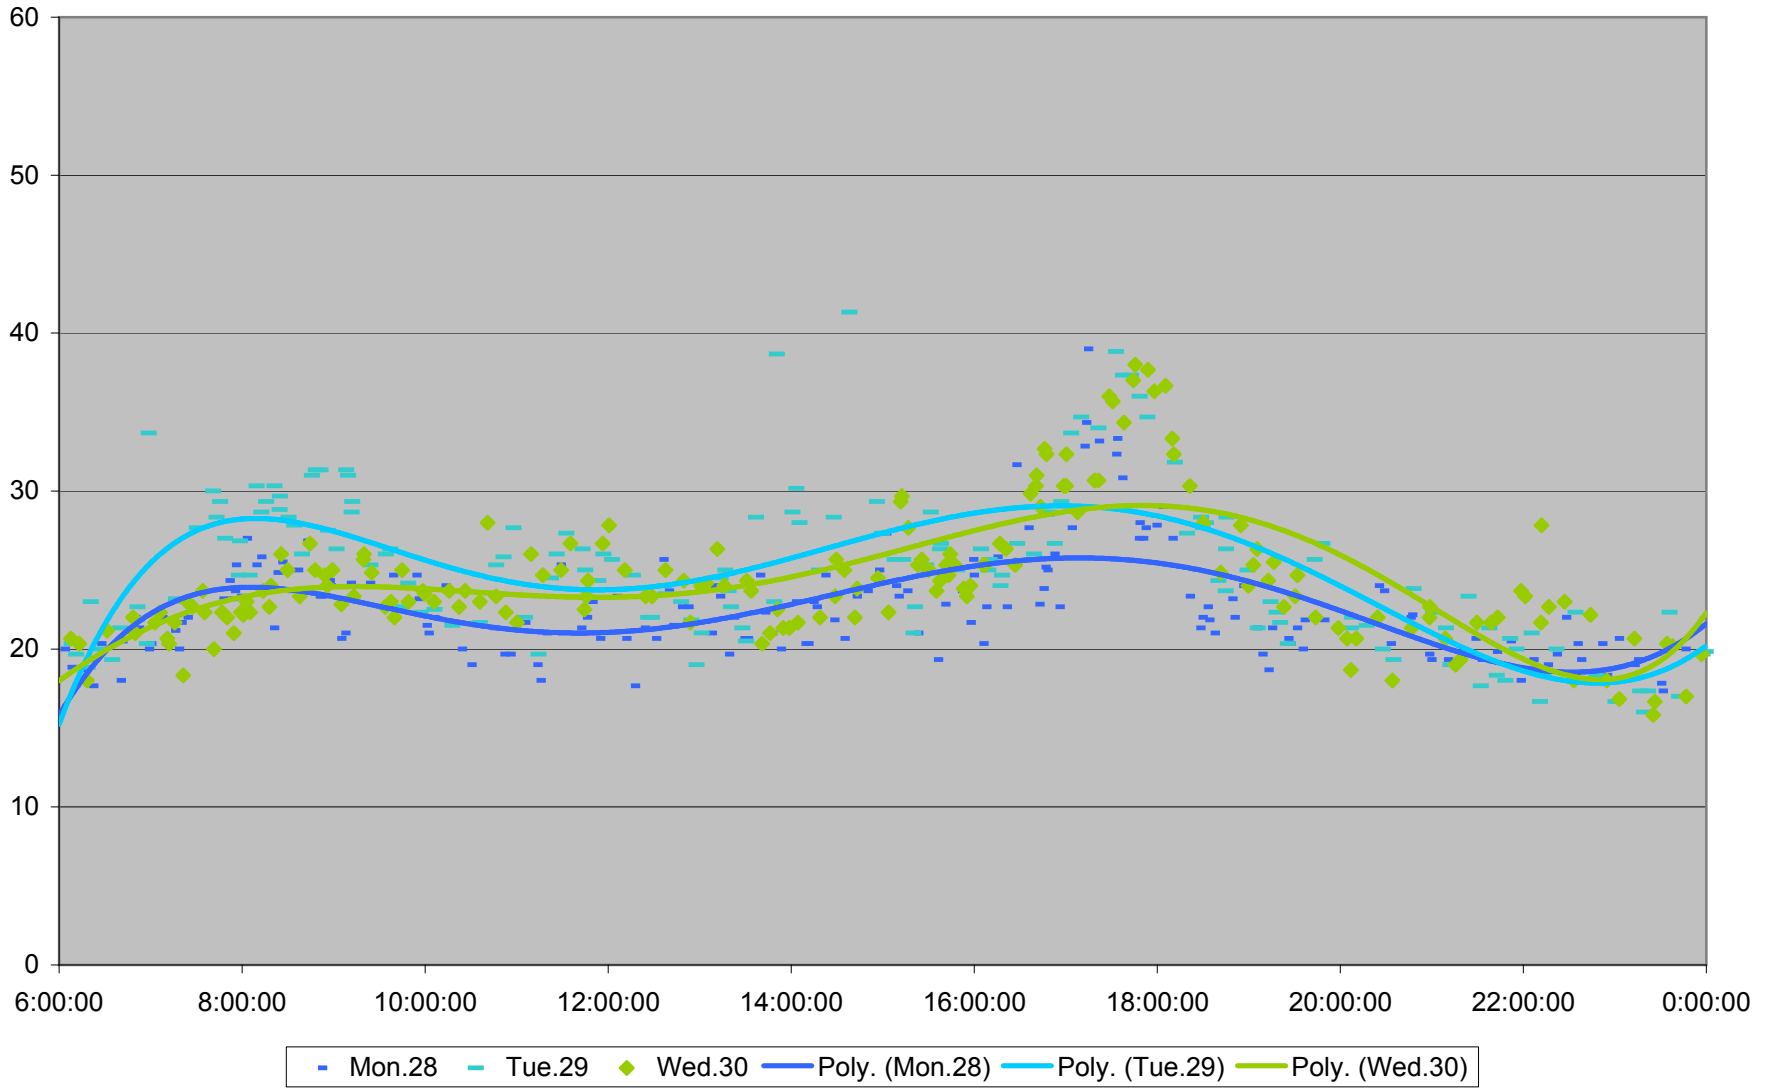

504 King Link Times From Crawford To Sumach Eastbound November 2011

504 King Link Times From Crawford To Sumach Eastbound November 2011

504 King Link Times From Crawford To Sumach Eastbound November 2011

- | | | | | | | | | | | | |
|----------|----------|----------|----------|----------|----------|----------|----------|----------|----------|----------|----------|
| ◆ Tue.1 | ■ Wed.2 | ▲ Thu.3 | × Fri.4 | × Mon.7 | ● Tue.8 | + Wed.9 | - Thu.10 | - Fri.11 | ◇ Mon.14 | ■ Tue.15 | ▲ Wed.16 |
| × Thu.17 | × Fri.18 | ● Mon.21 | + Tue.22 | - Wed.23 | - Thu.24 | ◇ Fri.25 | ■ Mon.28 | ▲ Tue.29 | × Wed.30 | | |

504 King Link Times From Crawford To Sumach Eastbound November 2011

504 King Link Times From Crawford To Sumach Eastbound November 2011