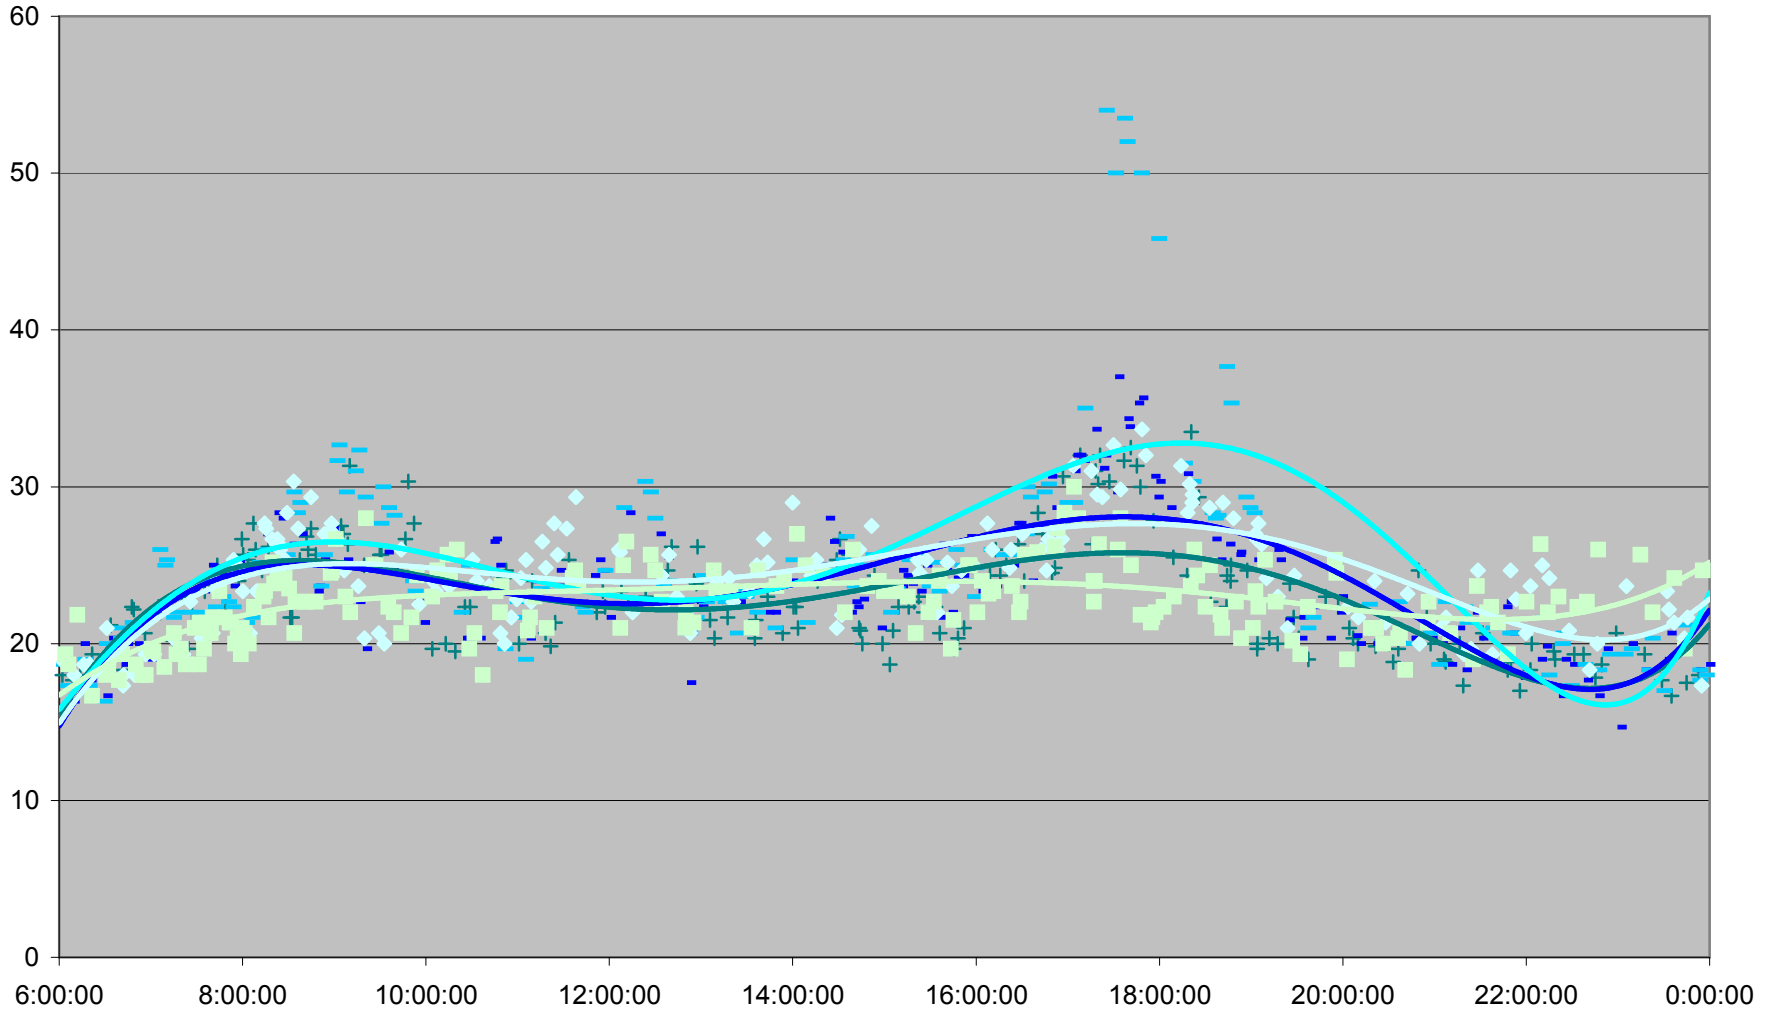

504 King Link Times From Crawford To Sumach Eastbound November 2011

504 King Link Times From Crawford To Sumach Eastbound November 2011

504 King Link Times From Crawford To Sumach Eastbound November 2011

- | | | | | | | | | | | | |
|----------|----------|----------|----------|----------|----------|----------|----------|----------|----------|----------|----------|
| ◆ Tue.1 | ■ Wed.2 | ▲ Thu.3 | × Fri.4 | × Mon.7 | ● Tue.8 | + Wed.9 | - Thu.10 | - Fri.11 | ◇ Mon.14 | ■ Tue.15 | ▲ Wed.16 |
| × Thu.17 | × Fri.18 | ● Mon.21 | + Tue.22 | - Wed.23 | - Thu.24 | ◇ Fri.25 | ■ Mon.28 | ▲ Tue.29 | × Wed.30 | | |

504 King Link Times From Crawford To Sumach Eastbound November 2011

504 King Link Times From Crawford To Sumach Eastbound November 2011