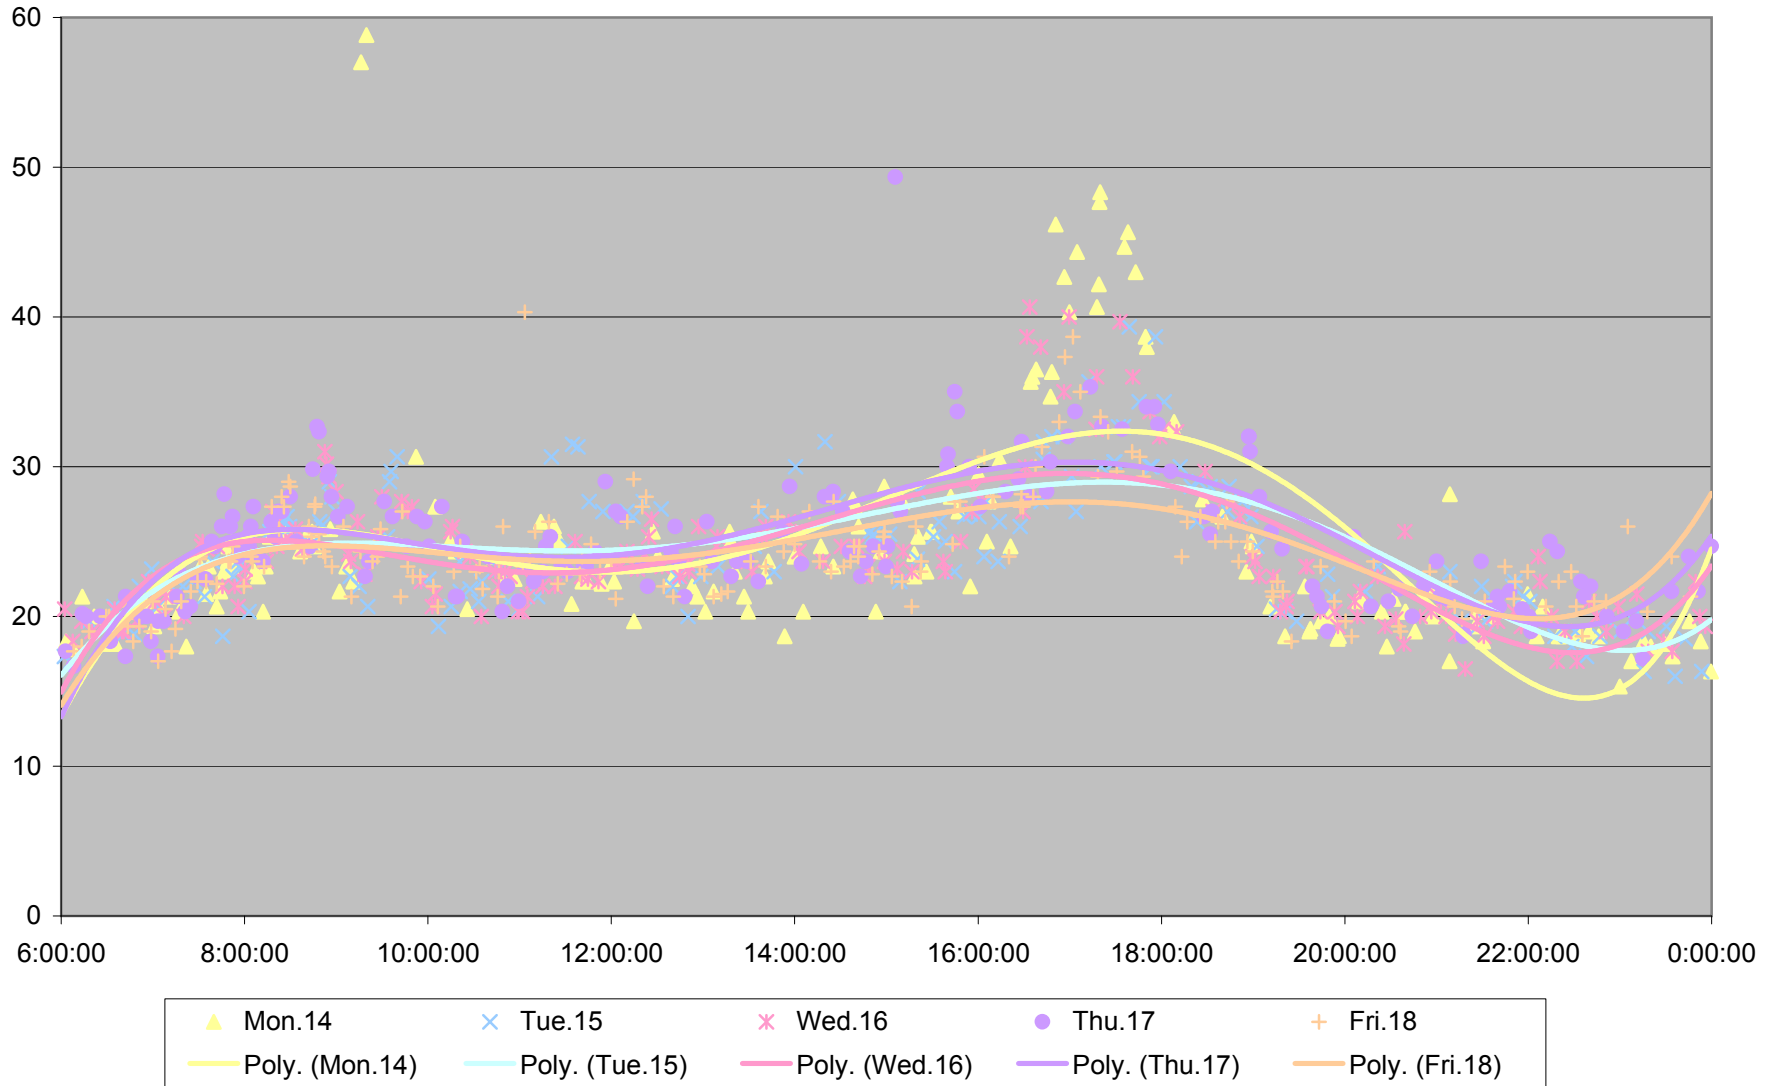

504 King Link Times From Crawford To Sumach Eastbound November 2011

504 King Link Times From Crawford To Sumach Eastbound November 2011

504 King Link Times From Crawford To Sumach Eastbound November 2011

- | | | | | | | | | | | | |
|----------|----------|----------|----------|----------|----------|----------|----------|----------|----------|----------|----------|
| ◆ Tue.1 | ■ Wed.2 | ▲ Thu.3 | × Fri.4 | × Mon.7 | ● Tue.8 | + Wed.9 | - Thu.10 | - Fri.11 | ◇ Mon.14 | ■ Tue.15 | ▲ Wed.16 |
| × Thu.17 | × Fri.18 | ● Mon.21 | + Tue.22 | - Wed.23 | - Thu.24 | ◇ Fri.25 | ■ Mon.28 | ▲ Tue.29 | × Wed.30 | | |

504 King Link Times From Crawford To Sumach Eastbound November 2011

504 King Link Times From Crawford To Sumach Eastbound November 2011