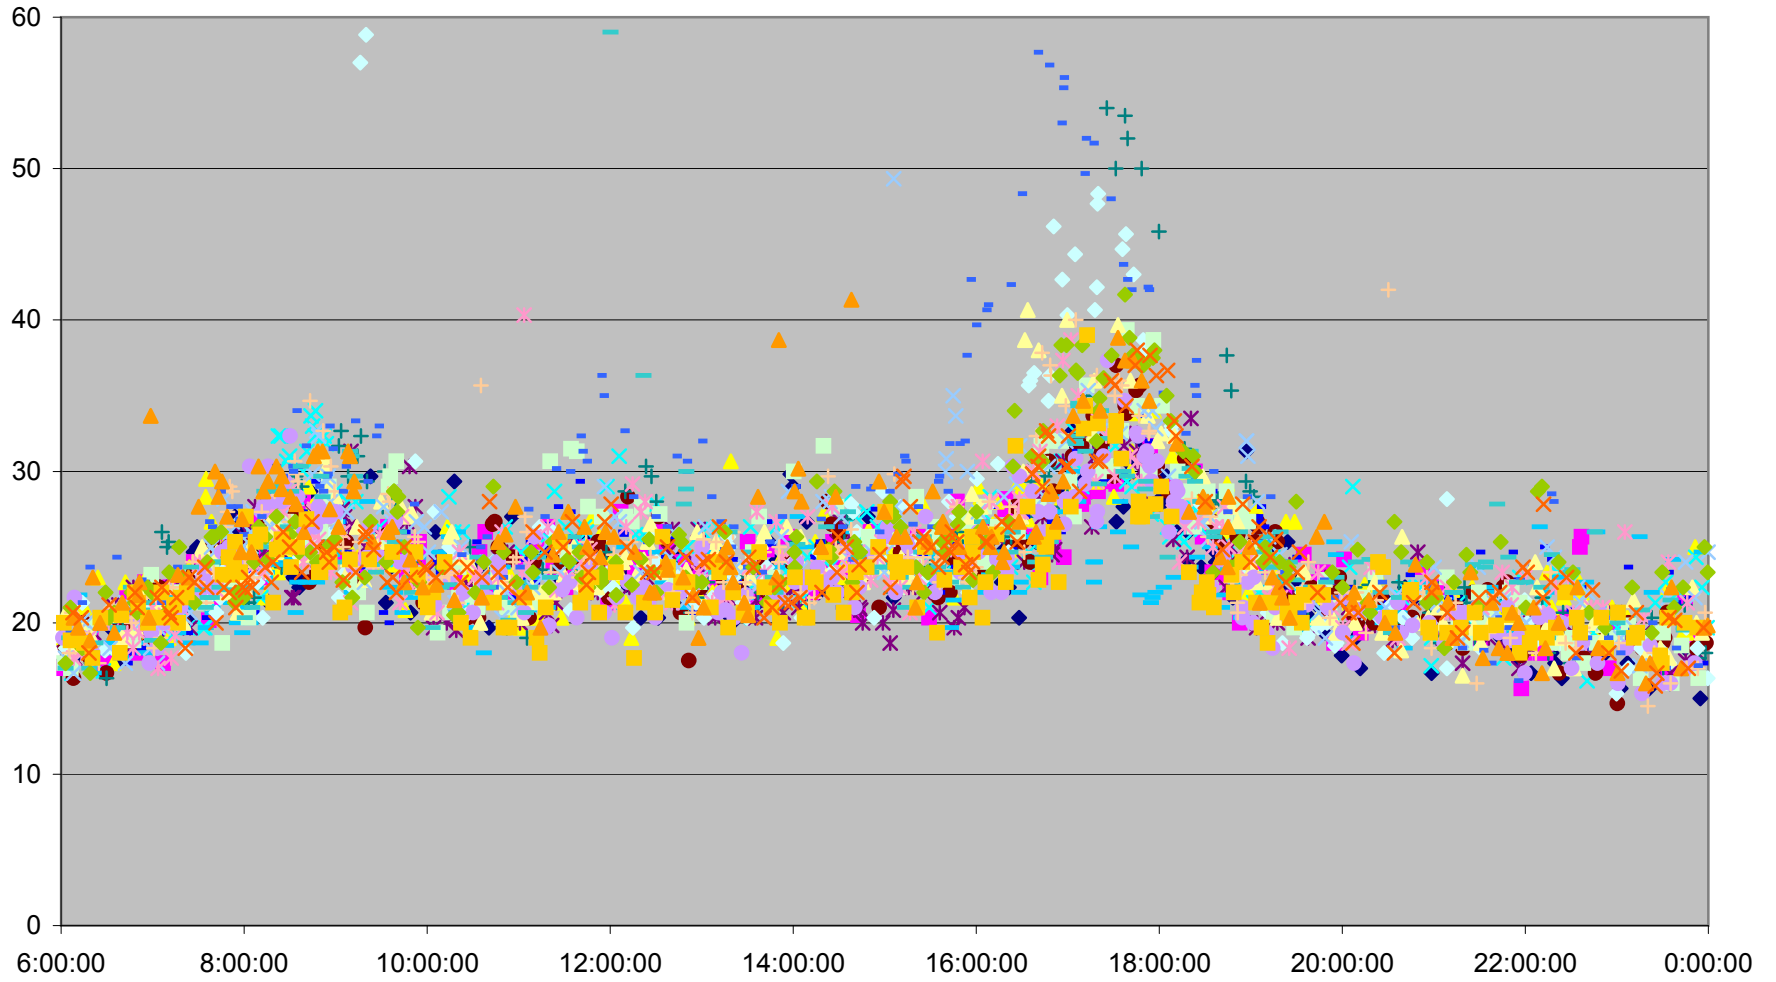

504 King Link Times From Crawford To Sumach Eastbound November 2011

504 King Link Times From Crawford To Sumach Eastbound November 2011

504 King Link Times From Crawford To Sumach Eastbound November 2011

- | | | | | | | | | | | | |
|----------|----------|----------|----------|----------|----------|----------|----------|----------|----------|----------|----------|
| ◆ Tue.1 | ■ Wed.2 | ▲ Thu.3 | × Fri.4 | × Mon.7 | ● Tue.8 | + Wed.9 | - Thu.10 | - Fri.11 | ◇ Mon.14 | ■ Tue.15 | ▲ Wed.16 |
| × Thu.17 | × Fri.18 | ● Mon.21 | + Tue.22 | - Wed.23 | - Thu.24 | ◇ Fri.25 | ■ Mon.28 | ▲ Tue.29 | × Wed.30 | | |

504 King Link Times From Crawford To Sumach Eastbound November 2011

504 King Link Times From Crawford To Sumach Eastbound November 2011