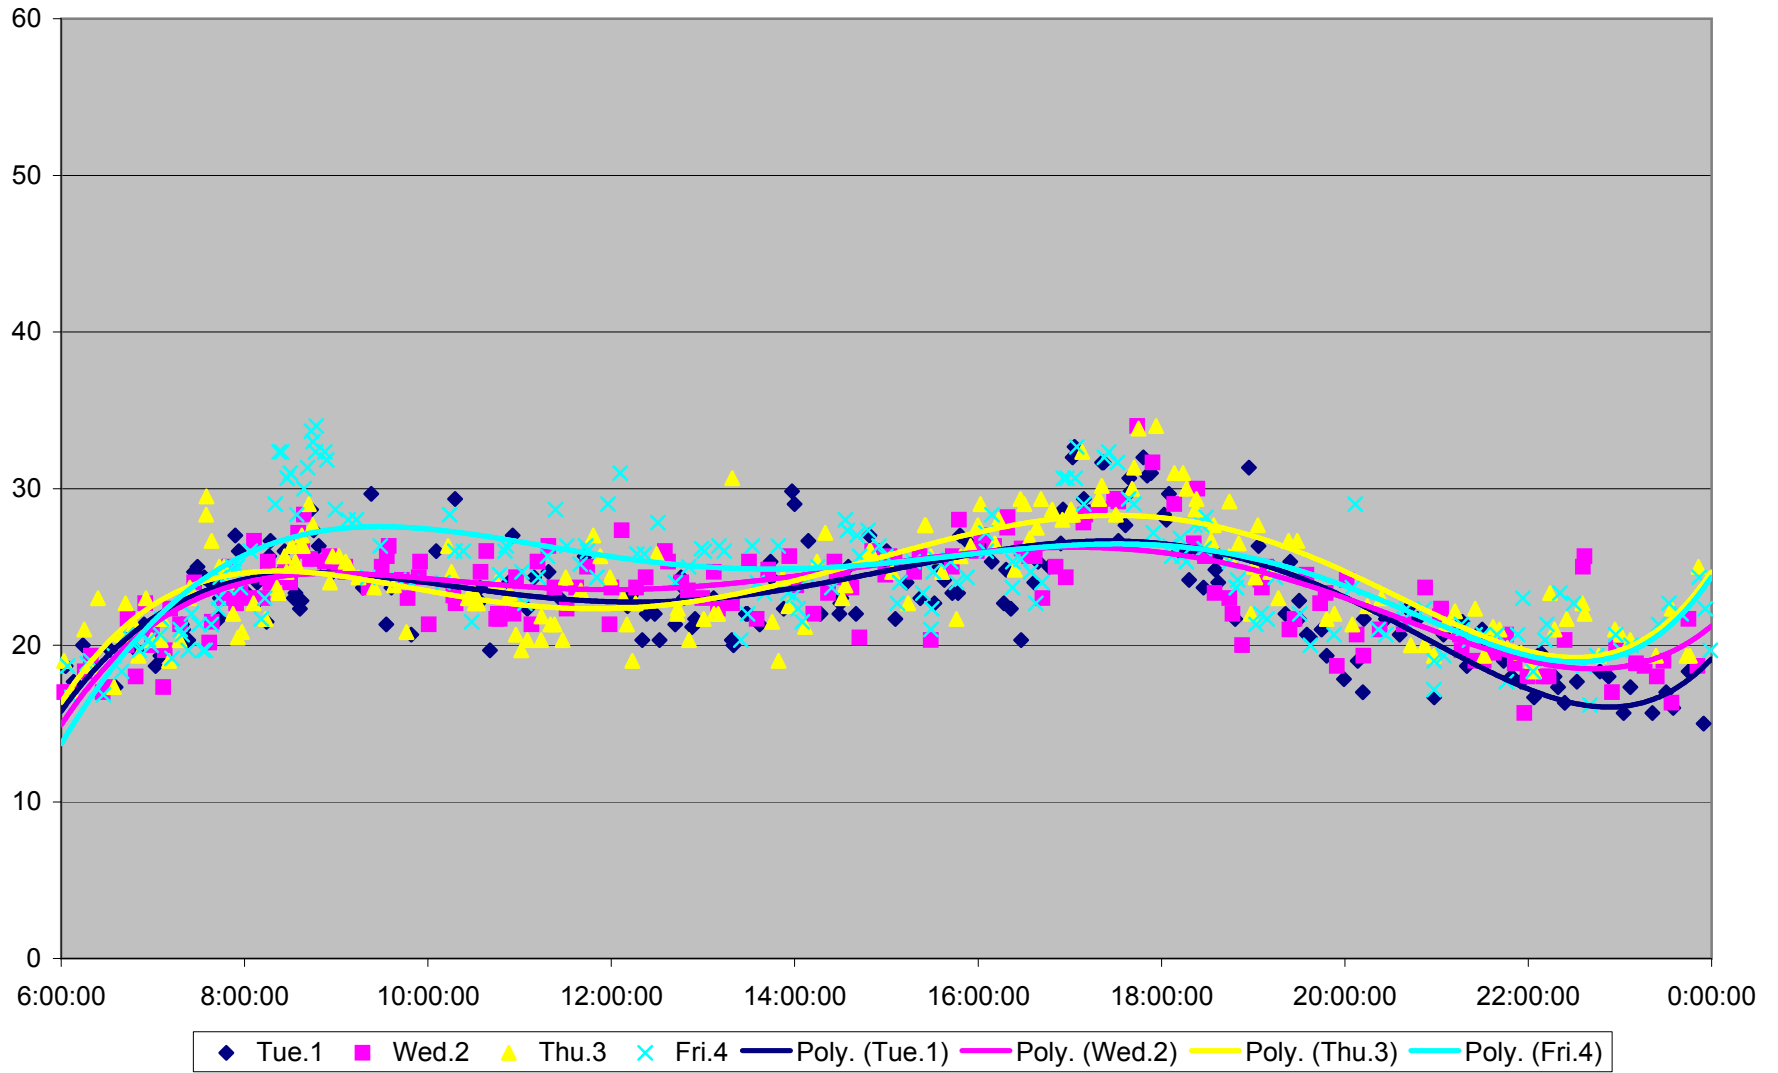

504 King Link Times From Crawford To Sumach Eastbound November 2011

504 King Link Times From Crawford To Sumach Eastbound November 2011

504 King Link Times From Crawford To Sumach Eastbound November 2011

- | | | | | | | | | | | | |
|----------|----------|----------|----------|----------|----------|----------|----------|----------|----------|----------|----------|
| ◆ Tue.1 | ■ Wed.2 | ▲ Thu.3 | × Fri.4 | × Mon.7 | ● Tue.8 | + Wed.9 | - Thu.10 | - Fri.11 | ◇ Mon.14 | ■ Tue.15 | ▲ Wed.16 |
| × Thu.17 | × Fri.18 | ● Mon.21 | + Tue.22 | - Wed.23 | - Thu.24 | ◇ Fri.25 | ■ Mon.28 | ▲ Tue.29 | × Wed.30 | | |

504 King Link Times From Crawford To Sumach Eastbound November 2011

504 King Link Times From Crawford To Sumach Eastbound November 2011