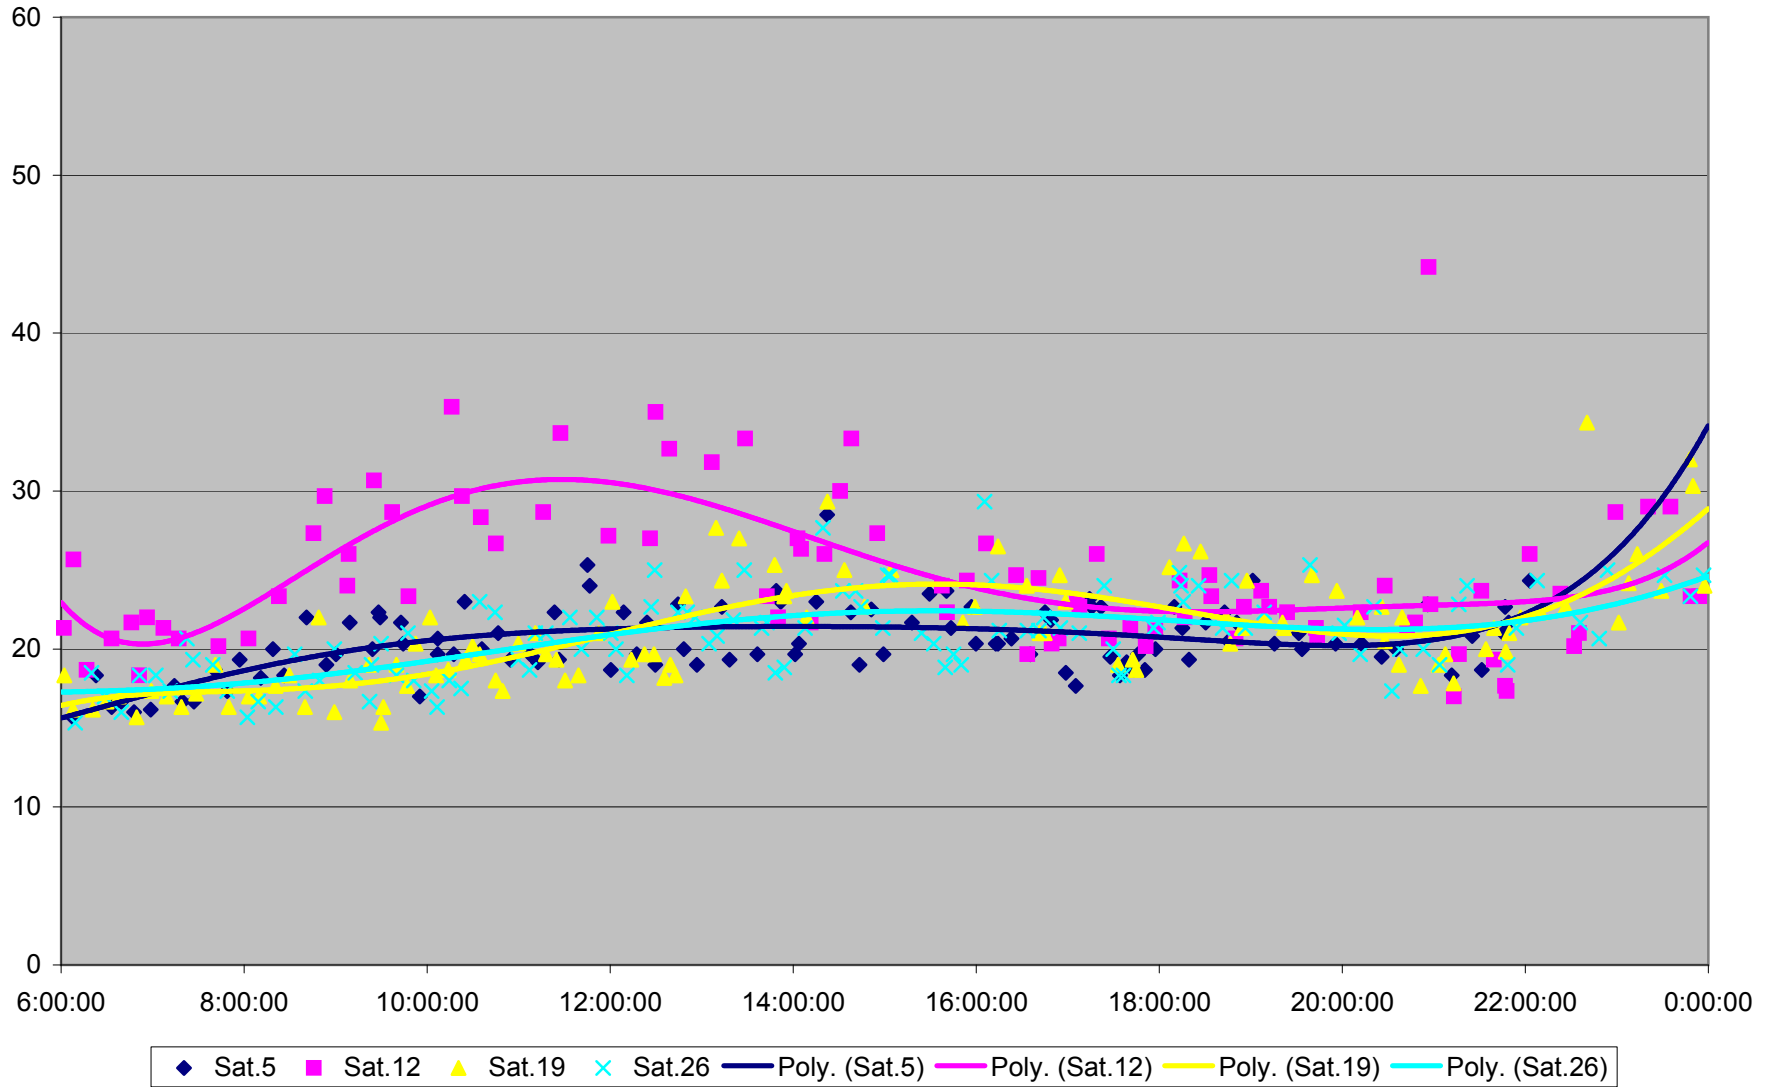

504 King Link Times From Crawford To Sumach Eastbound November 2011

504 King Link Times From Crawford To Sumach Eastbound November 2011

504 King Link Times From Crawford To Sumach Eastbound November 2011

- | | | | | | | | | | | | |
|----------|----------|----------|----------|----------|----------|----------|----------|----------|----------|----------|----------|
| ◆ Tue.1 | ■ Wed.2 | ▲ Thu.3 | × Fri.4 | × Mon.7 | ● Tue.8 | + Wed.9 | - Thu.10 | - Fri.11 | ◇ Mon.14 | ■ Tue.15 | ▲ Wed.16 |
| × Thu.17 | × Fri.18 | ● Mon.21 | + Tue.22 | - Wed.23 | - Thu.24 | ◇ Fri.25 | ■ Mon.28 | ▲ Tue.29 | × Wed.30 | | |

504 King Link Times From Crawford To Sumach Eastbound November 2011

504 King Link Times From Crawford To Sumach Eastbound November 2011