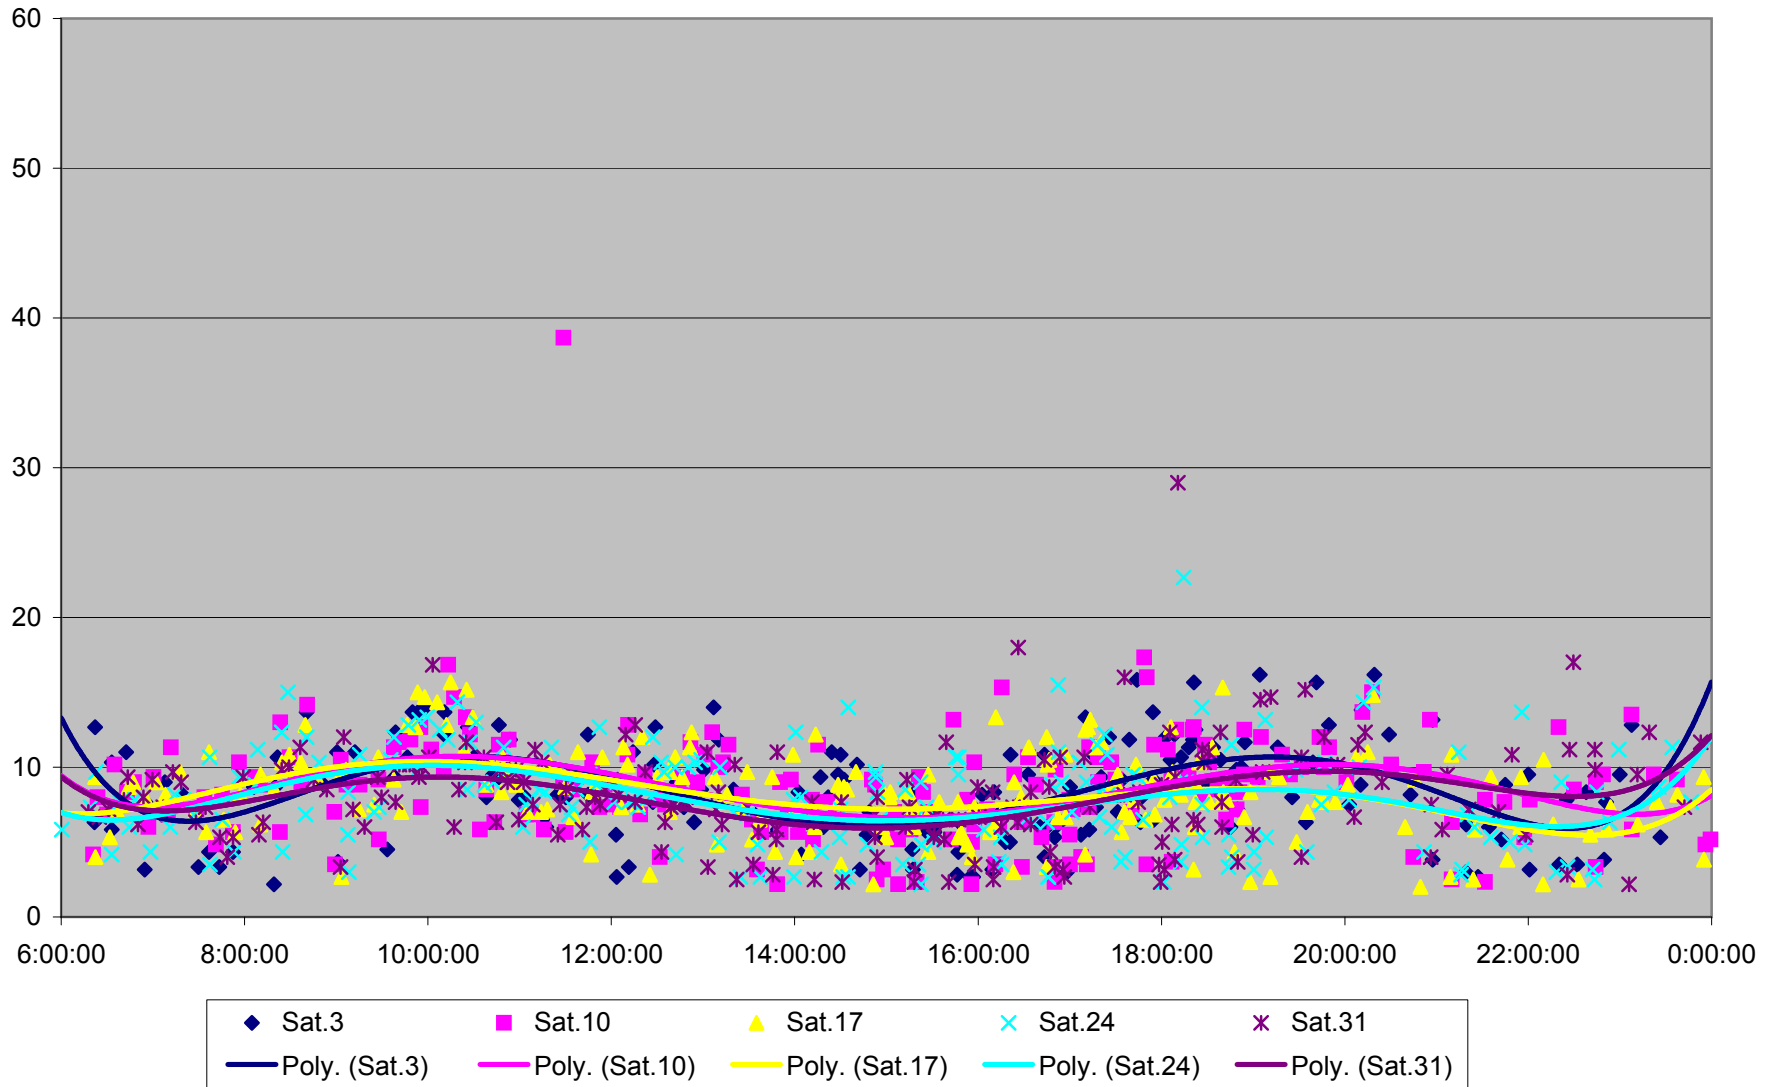

29 Dufferin Terminal Round Trip From Wilson & Transit Road To Wilson Station March 2012

29 Dufferin Terminal Round Trip From Wilson & Transit Road To Wilson Station March 2012

29 Dufferin Terminal Round Trip From Wilson & Transit Road To Wilson Station March 2012

29 Dufferin Terminal Round Trip From Wilson & Transit Road To Wilson Station March 2012

29 Dufferin Terminal Round Trip From Wilson & Transit Road To Wilson Station March 2012