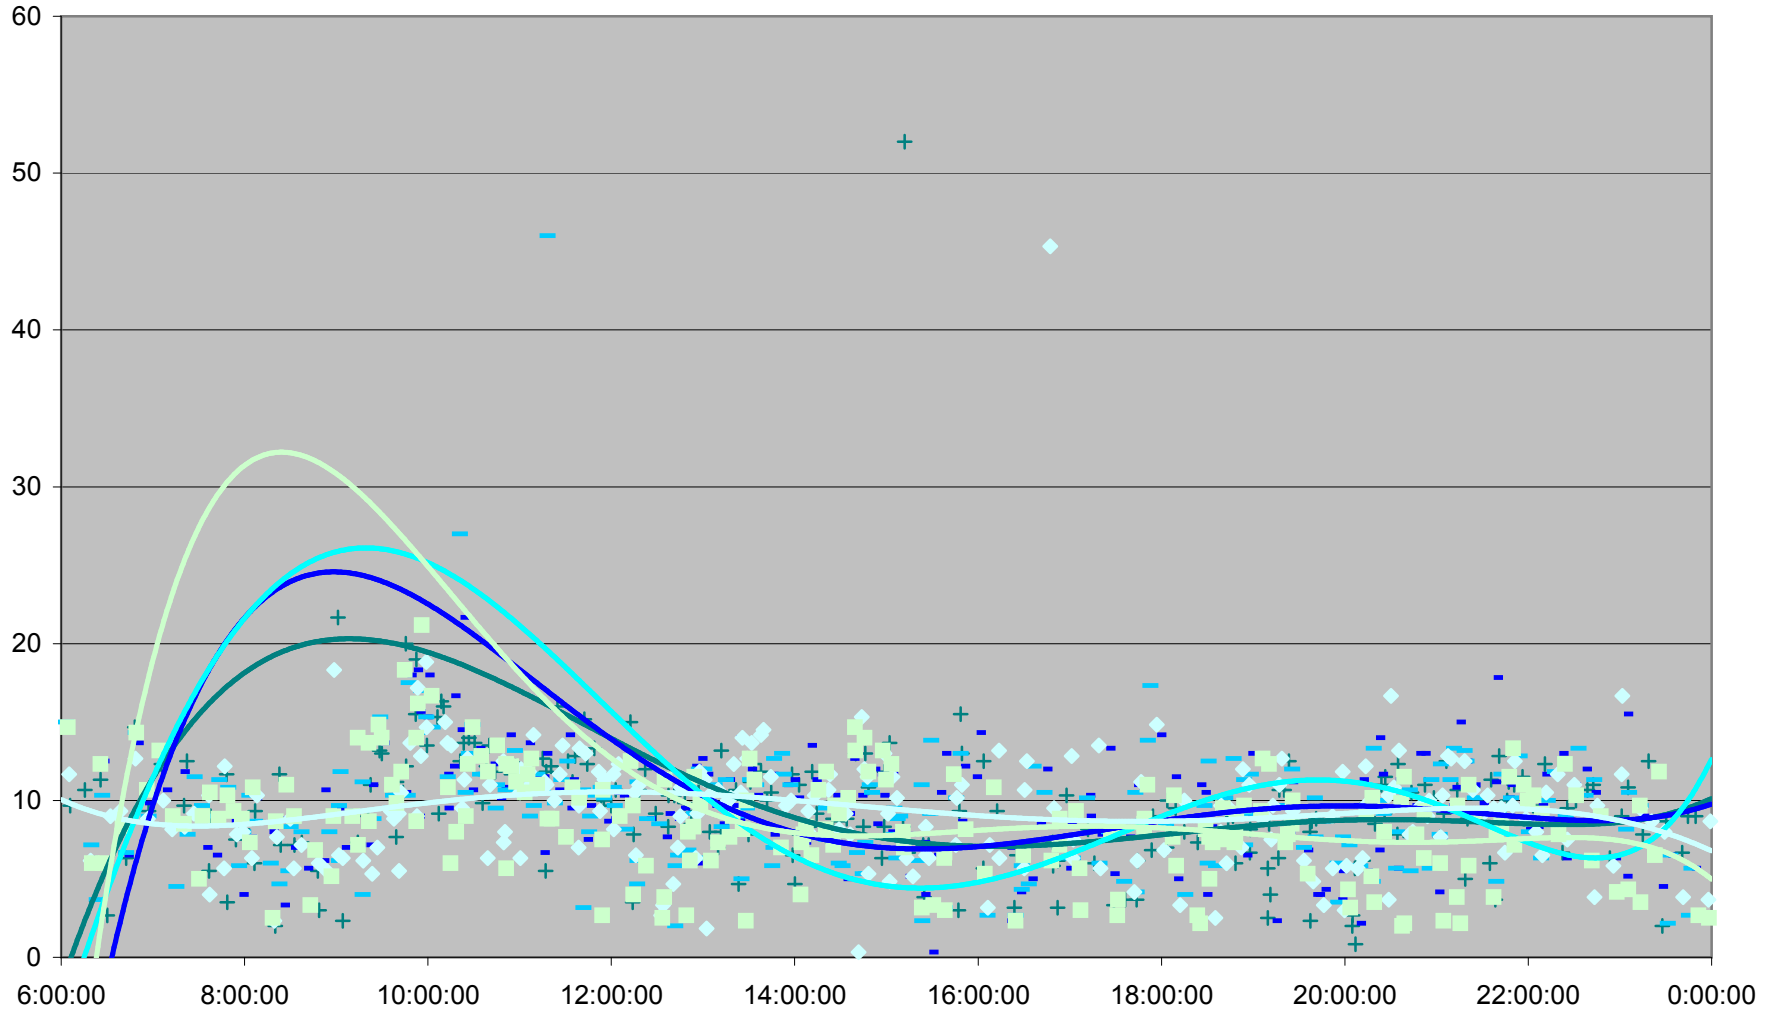

29 Dufferin Terminal Round Trip From Wilson & Transit Road To Wilson Station March 2012

29 Dufferin Terminal Round Trip From Wilson & Transit Road To Wilson Station March 2012

29 Dufferin Terminal Round Trip From Wilson & Transit Road To Wilson Station March 2012

29 Dufferin Terminal Round Trip From Wilson & Transit Road To Wilson Station March 2012

29 Dufferin Terminal Round Trip From Wilson & Transit Road To Wilson Station March 2012