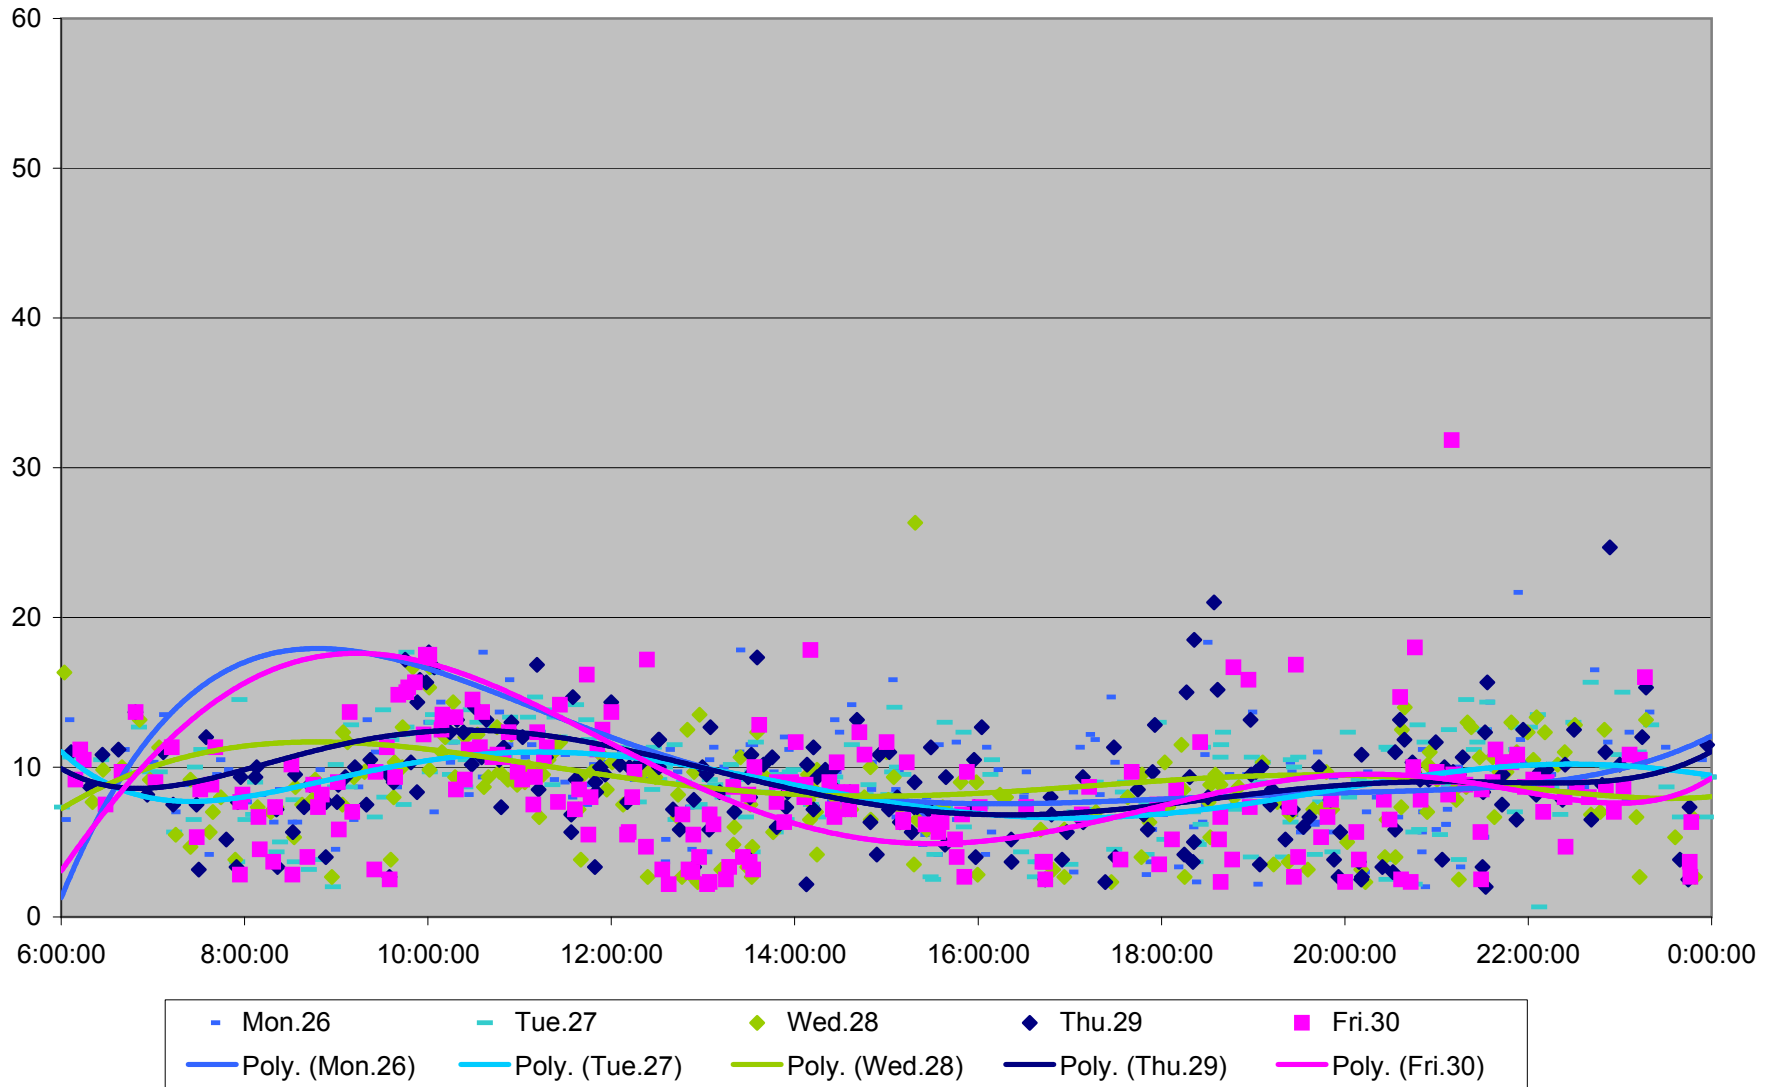

29 Dufferin Terminal Round Trip From Wilson & Transit Road To Wilson Station March 2012

29 Dufferin Terminal Round Trip From Wilson & Transit Road To Wilson Station March 2012

29 Dufferin Terminal Round Trip From Wilson & Transit Road To Wilson Station March 2012

29 Dufferin Terminal Round Trip From Wilson & Transit Road To Wilson Station March 2012

29 Dufferin Terminal Round Trip From Wilson & Transit Road To Wilson Station March 2012