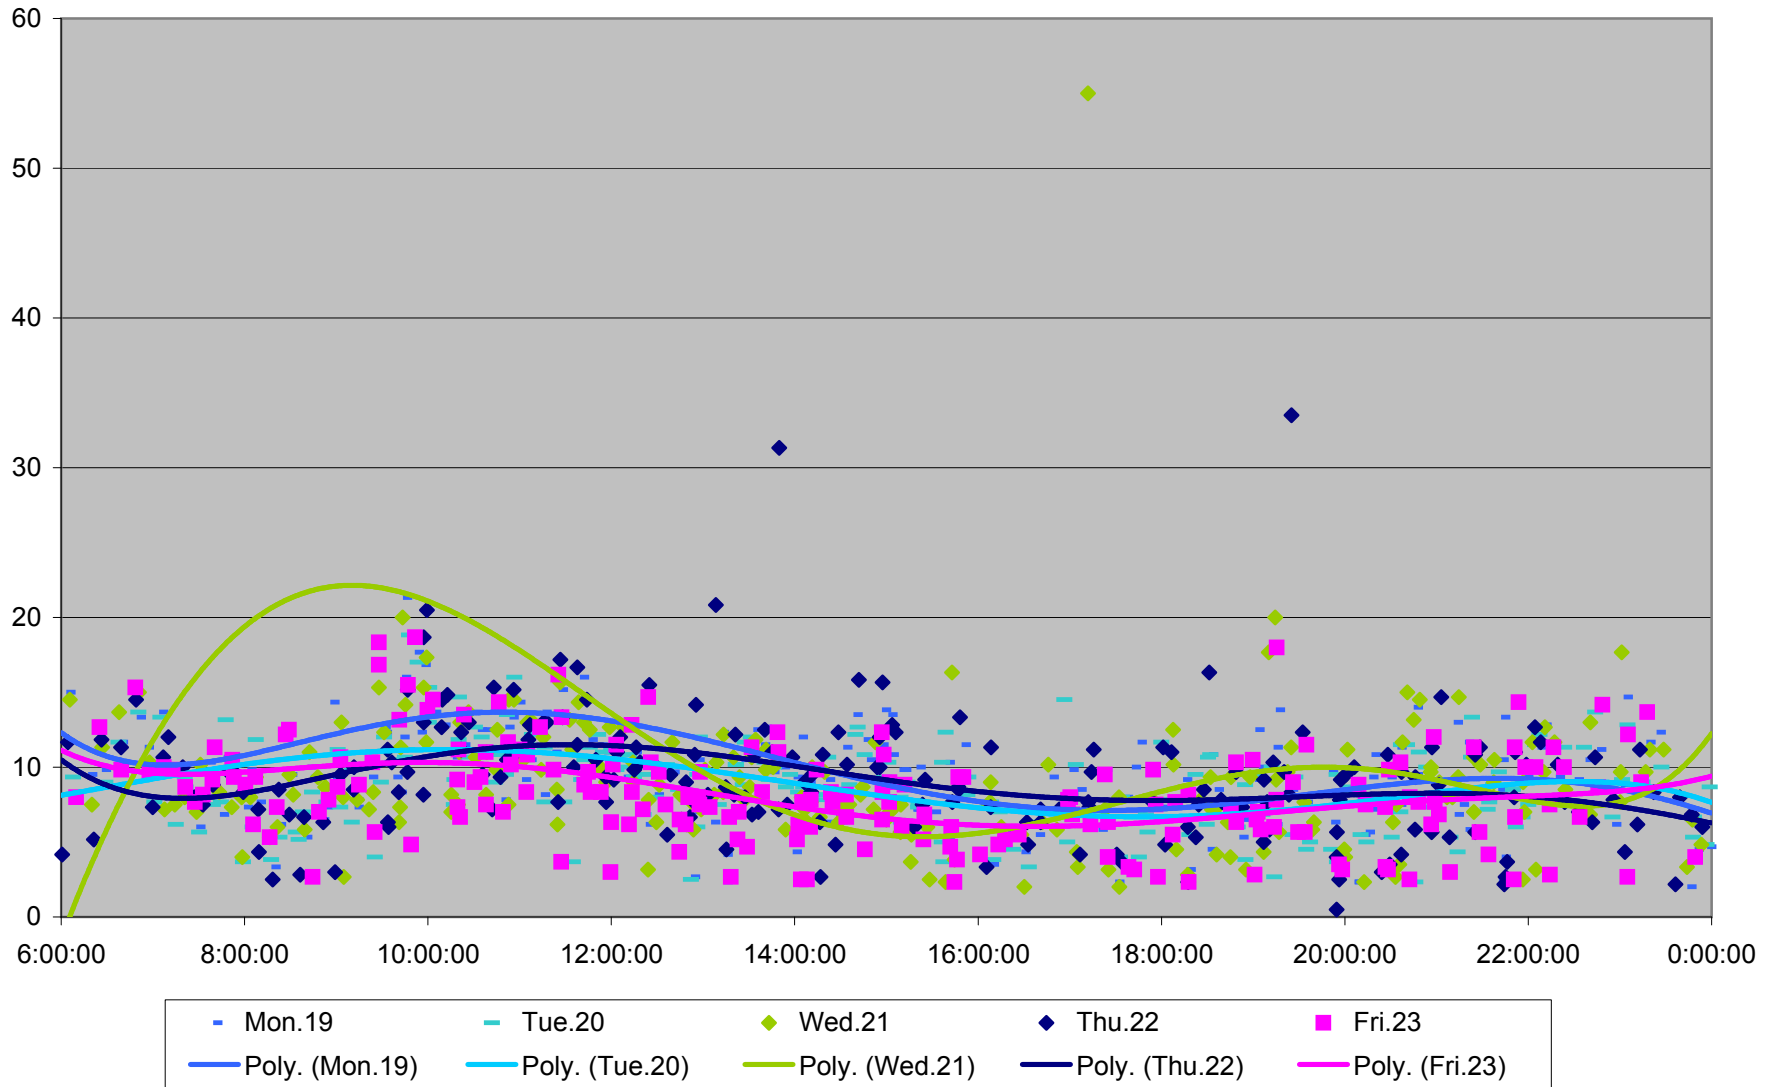

29 Dufferin Terminal Round Trip From Wilson & Transit Road To Wilson Station March 2012