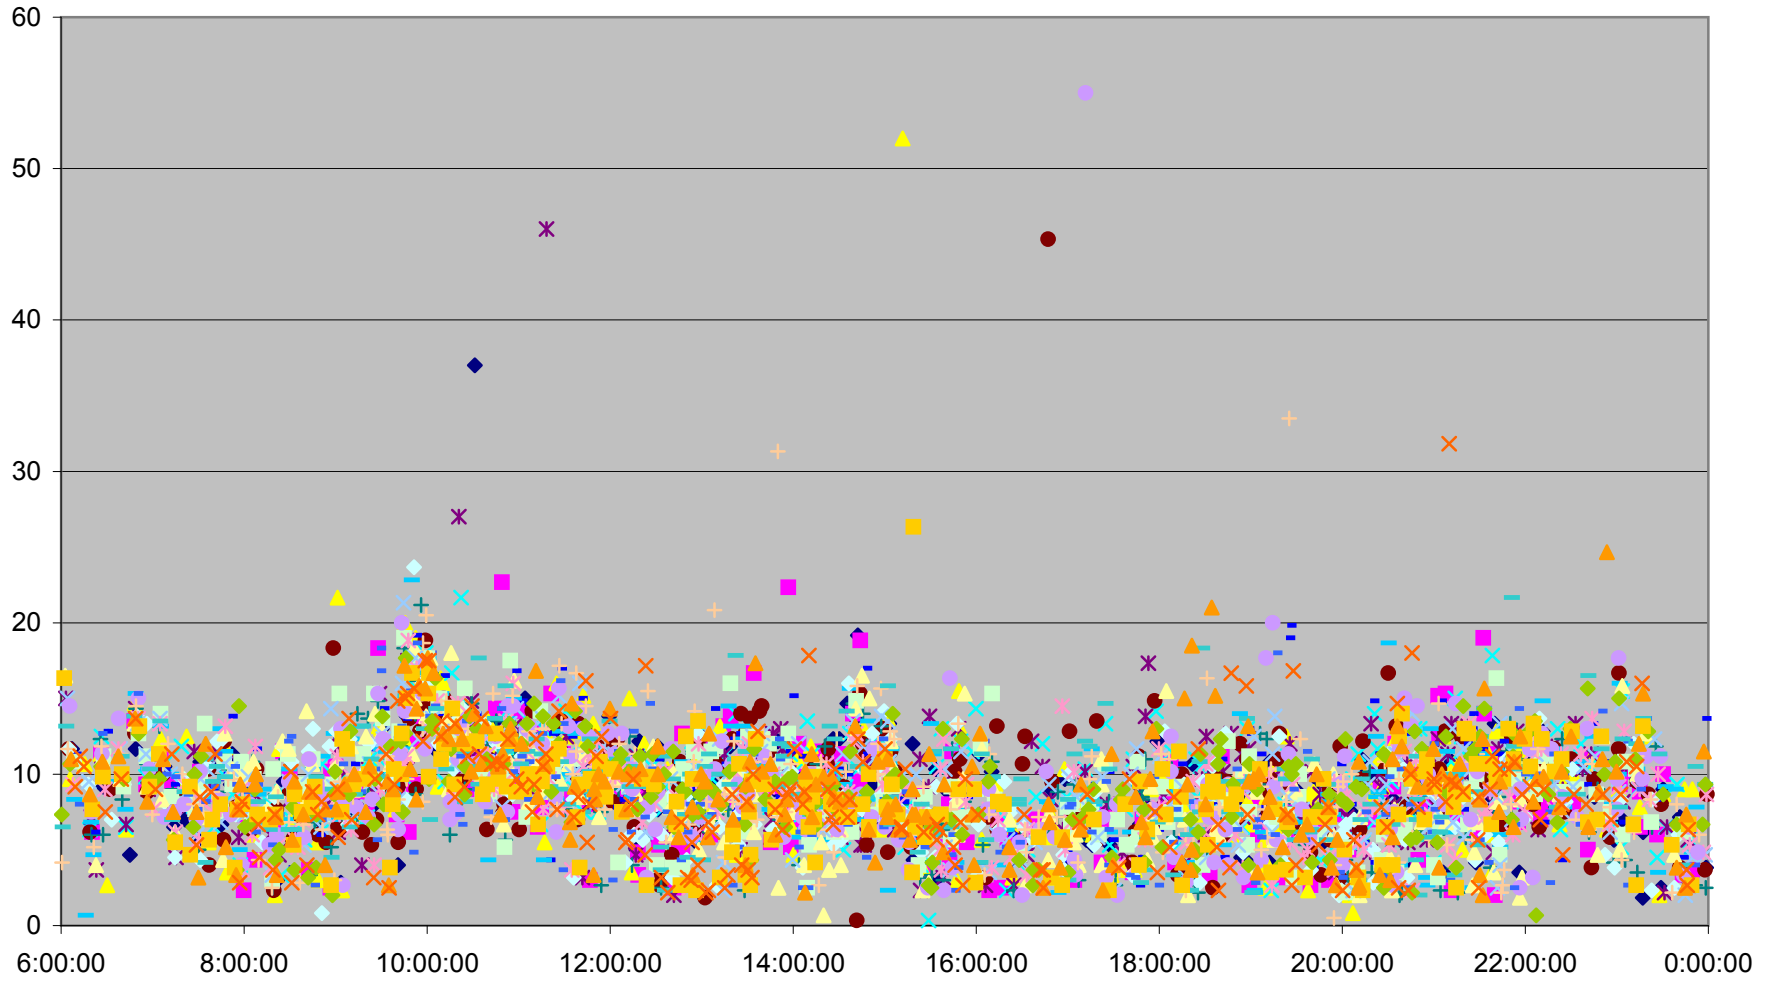

29 Dufferin Terminal Round Trip From Wilson & Transit Road To Wilson Station March 2012

29 Dufferin Terminal Round Trip From Wilson & Transit Road To Wilson Station March 2012

29 Dufferin Terminal Round Trip From Wilson & Transit Road To Wilson Station March 2012

29 Dufferin Terminal Round Trip From Wilson & Transit Road To Wilson Station March 2012

29 Dufferin Terminal Round Trip From Wilson & Transit Road To Wilson Station March 2012