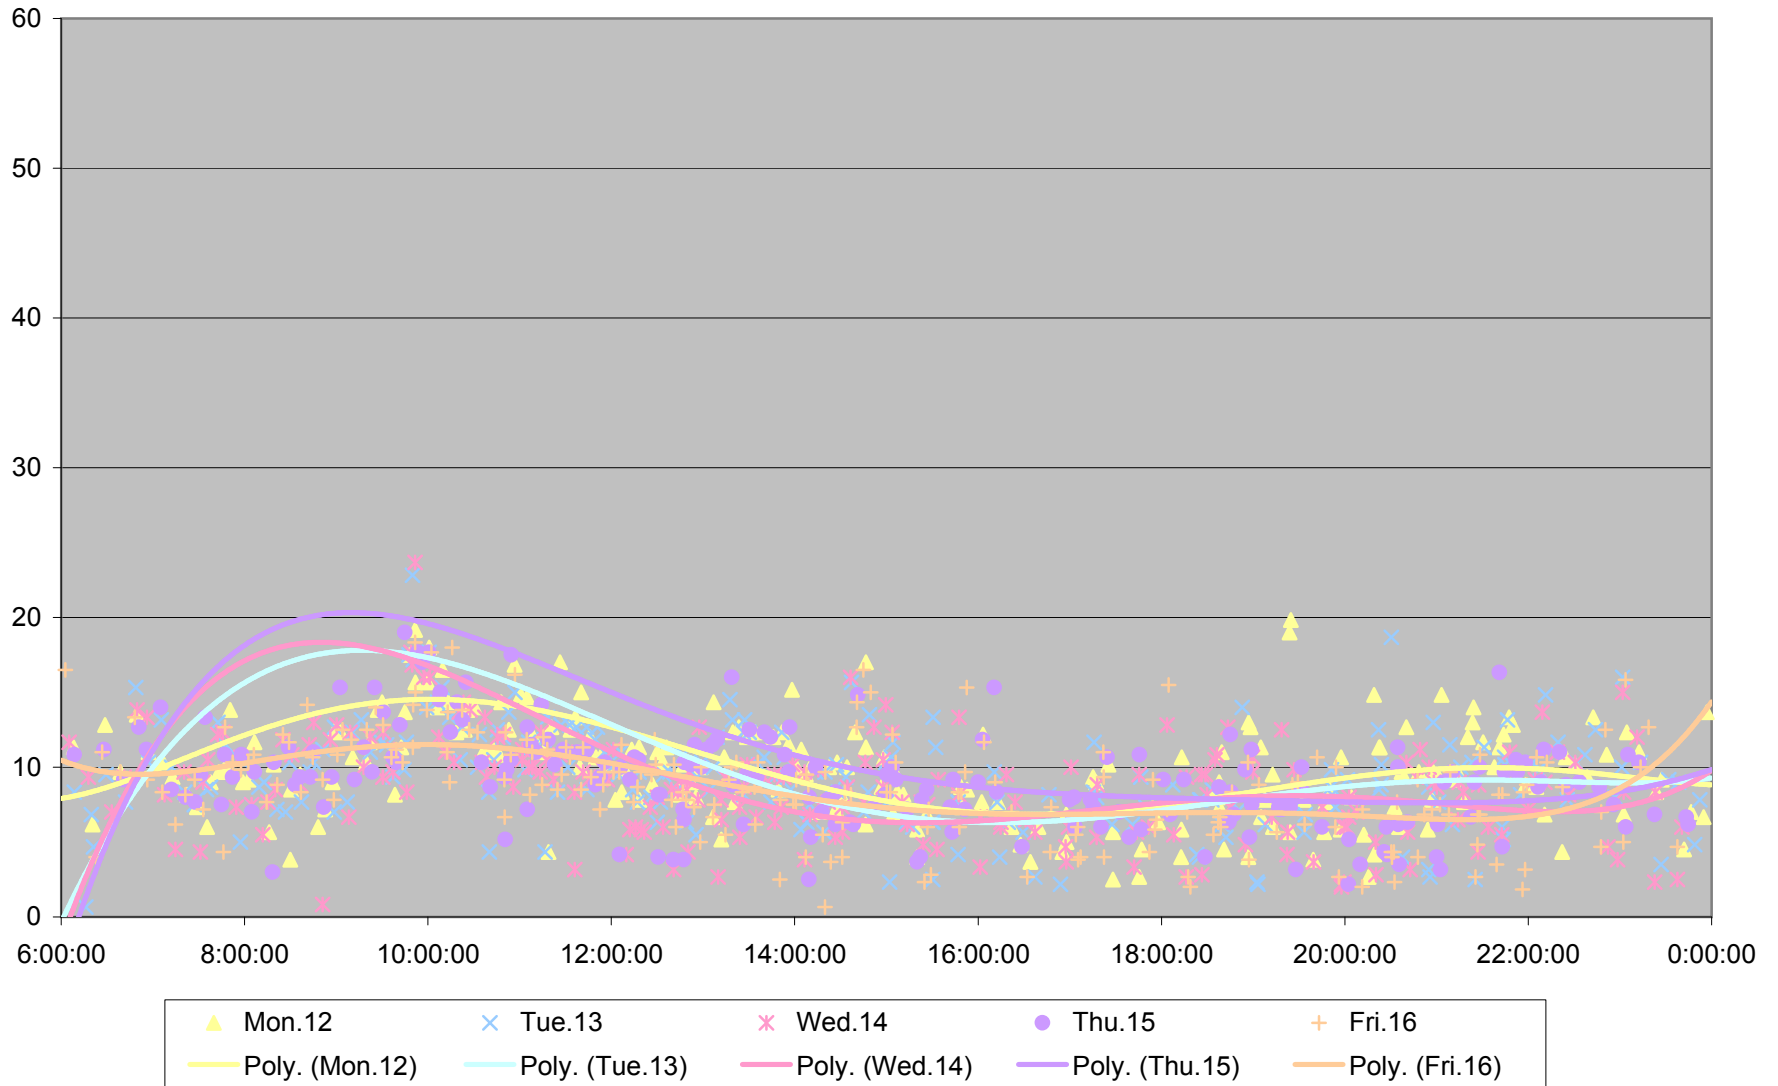

29 Dufferin Terminal Round Trip From Wilson & Transit Road To Wilson Station March 2012

29 Dufferin Terminal Round Trip From Wilson & Transit Road To Wilson Station March 2012

29 Dufferin Terminal Round Trip From Wilson & Transit Road To Wilson Station March 2012

29 Dufferin Terminal Round Trip From Wilson & Transit Road To Wilson Station March 2012

29 Dufferin Terminal Round Trip From Wilson & Transit Road To Wilson Station March 2012