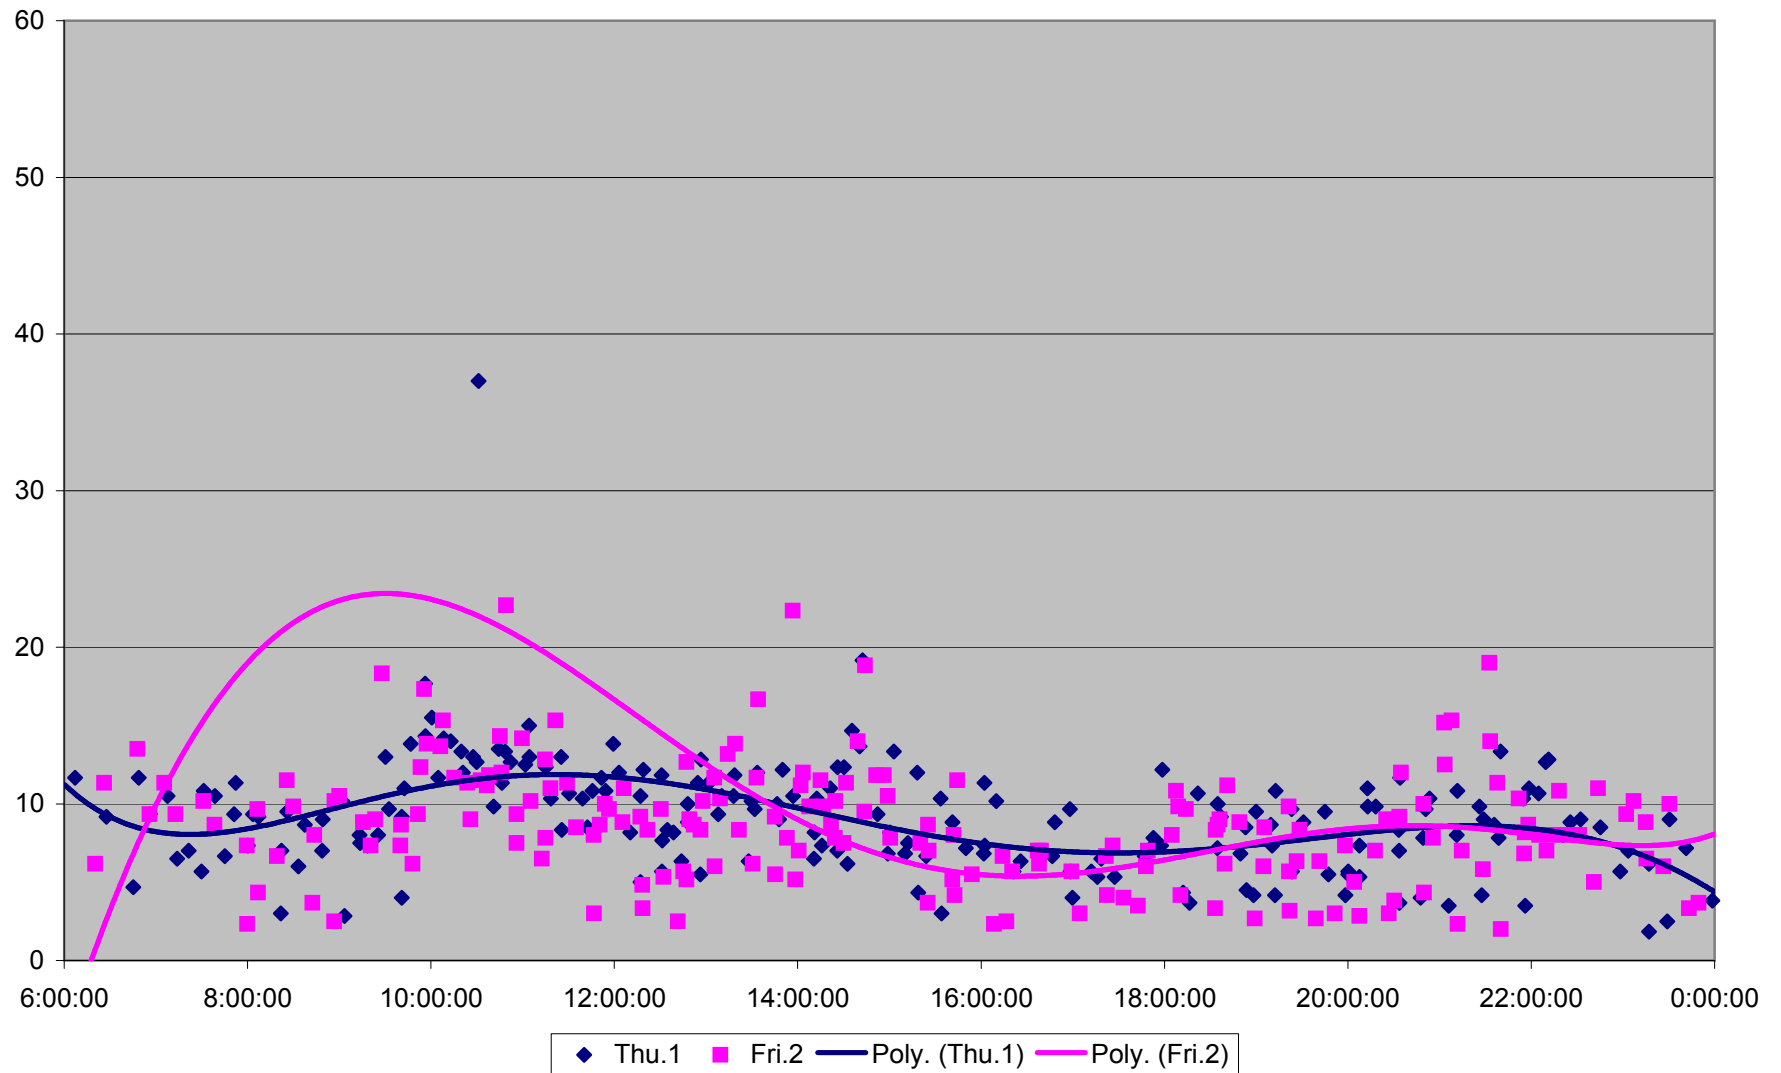

29 Dufferin Terminal Round Trip From Wilson & Transit Road To Wilson Station March 2012

29 Dufferin Terminal Round Trip From Wilson & Transit Road To Wilson Station March 2012

29 Dufferin Terminal Round Trip From Wilson & Transit Road To Wilson Station March 2012

29 Dufferin Terminal Round Trip From Wilson & Transit Road To Wilson Station March 2012

29 Dufferin Terminal Round Trip From Wilson & Transit Road To Wilson Station March 2012