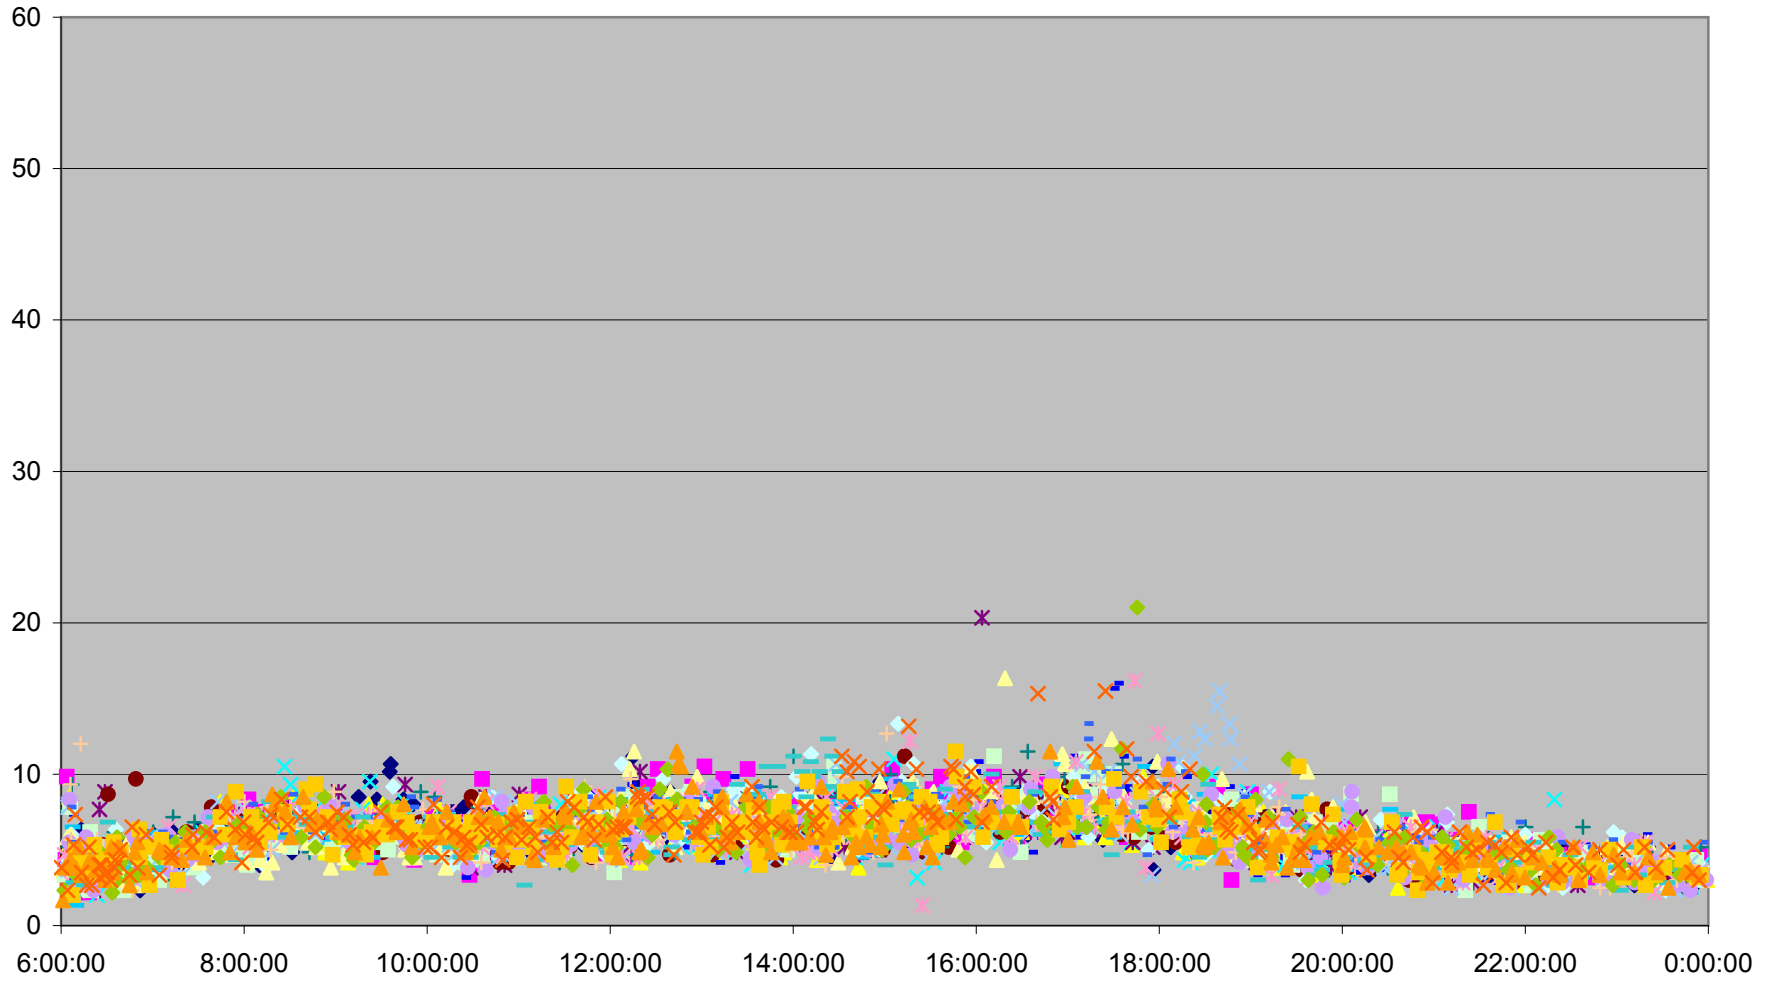

29 Dufferin Link Times From South of Wilson To Lawrence Southbound March 2012

29 Dufferin Link Times From South of Wilson To Lawrence Southbound March 2012

29 Dufferin Link Times From South of Wilson To Lawrence Southbound March 2012

- | | | | | | | | | | | | |
|----------|----------|----------|----------|----------|----------|----------|----------|----------|----------|----------|----------|
| ◆ Thu.1 | ■ Fri.2 | ▲ Mon.5 | × Tue.6 | × Wed.7 | ● Thu.8 | + Fri.9 | - Mon.12 | - Tue.13 | ◇ Wed.14 | ■ Thu.15 | ▲ Fri.16 |
| × Mon.19 | × Tue.20 | ● Wed.21 | + Thu.22 | - Fri.23 | - Mon.26 | ◇ Tue.27 | ■ Wed.28 | ▲ Thu.29 | × Fri.30 | | |

29 Dufferin Link Times From South of Wilson To Lawrence Southbound March 2012

29 Dufferin Link Times From South of Wilson To Lawrence Southbound March 2012