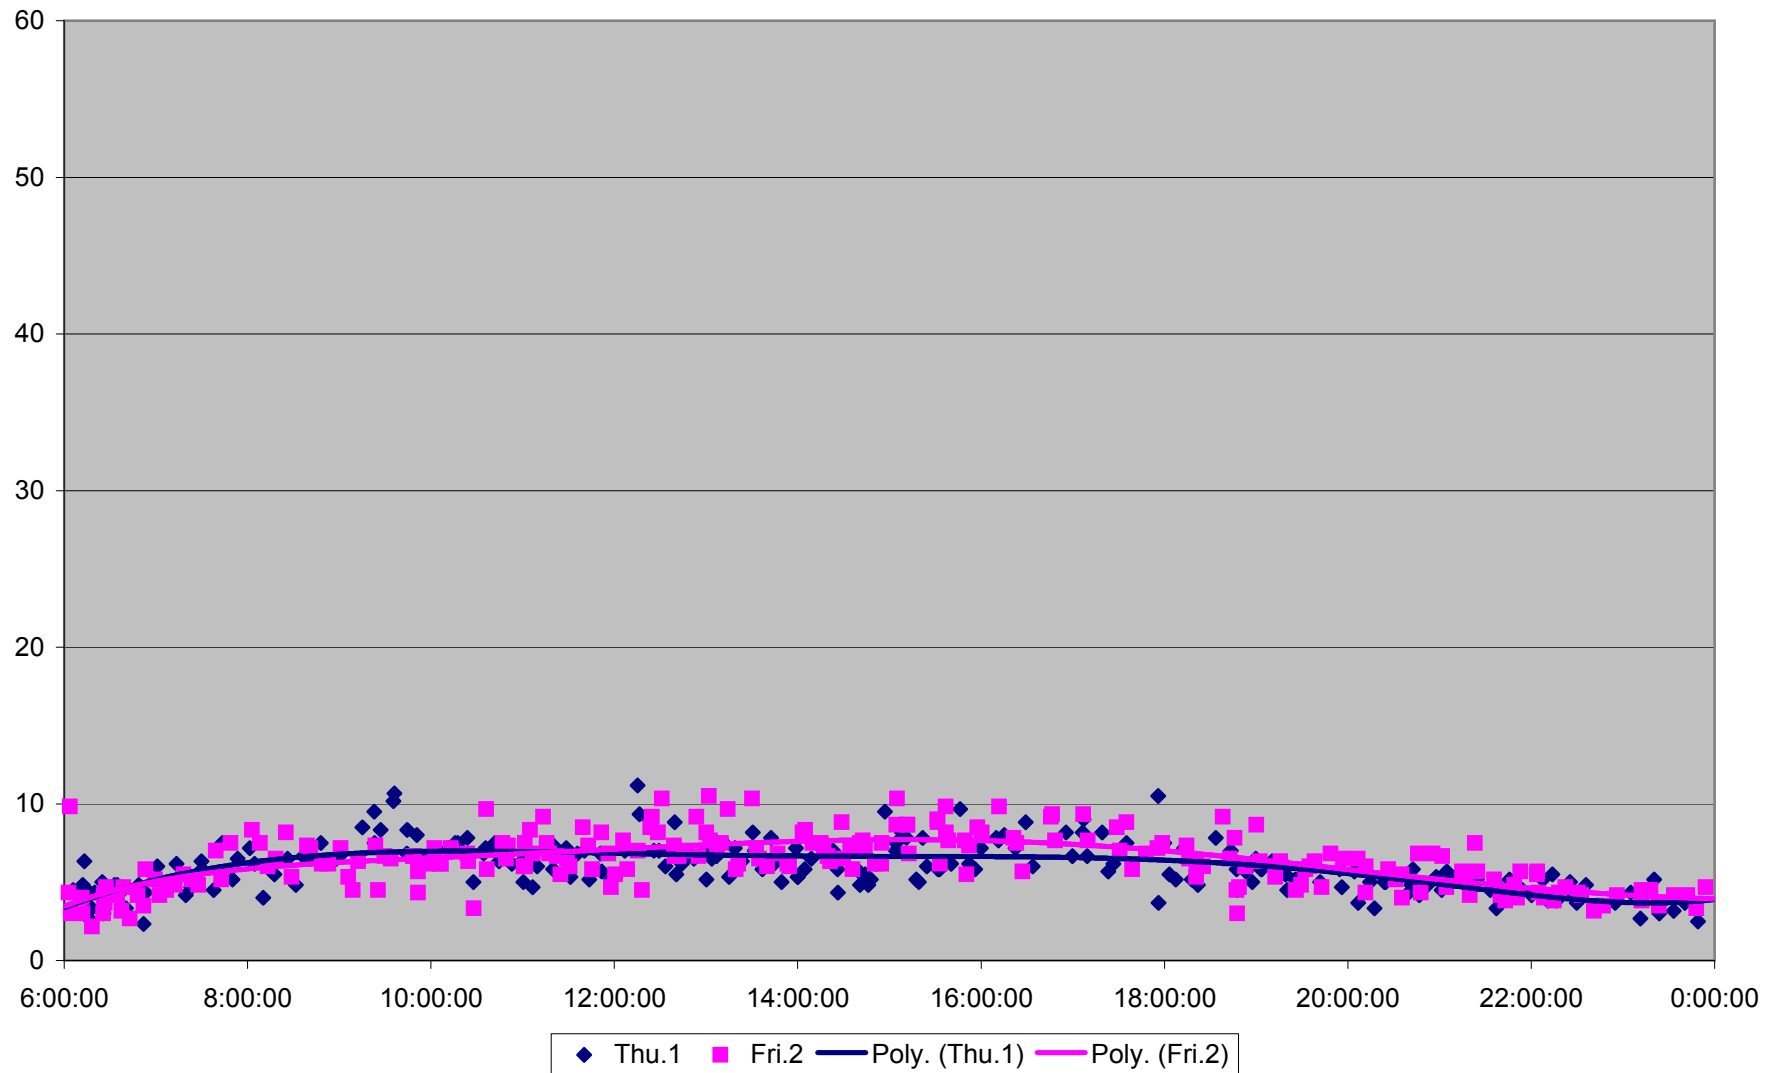

29 Dufferin Link Times From South of Wilson To Lawrence Southbound March 2012

29 Dufferin Link Times From South of Wilson To Lawrence Southbound March 2012

29 Dufferin Link Times From South of Wilson To Lawrence Southbound March 2012

29 Dufferin Link Times From South of Wilson To Lawrence Southbound March 2012

29 Dufferin Link Times From South of Wilson To Lawrence Southbound March 2012