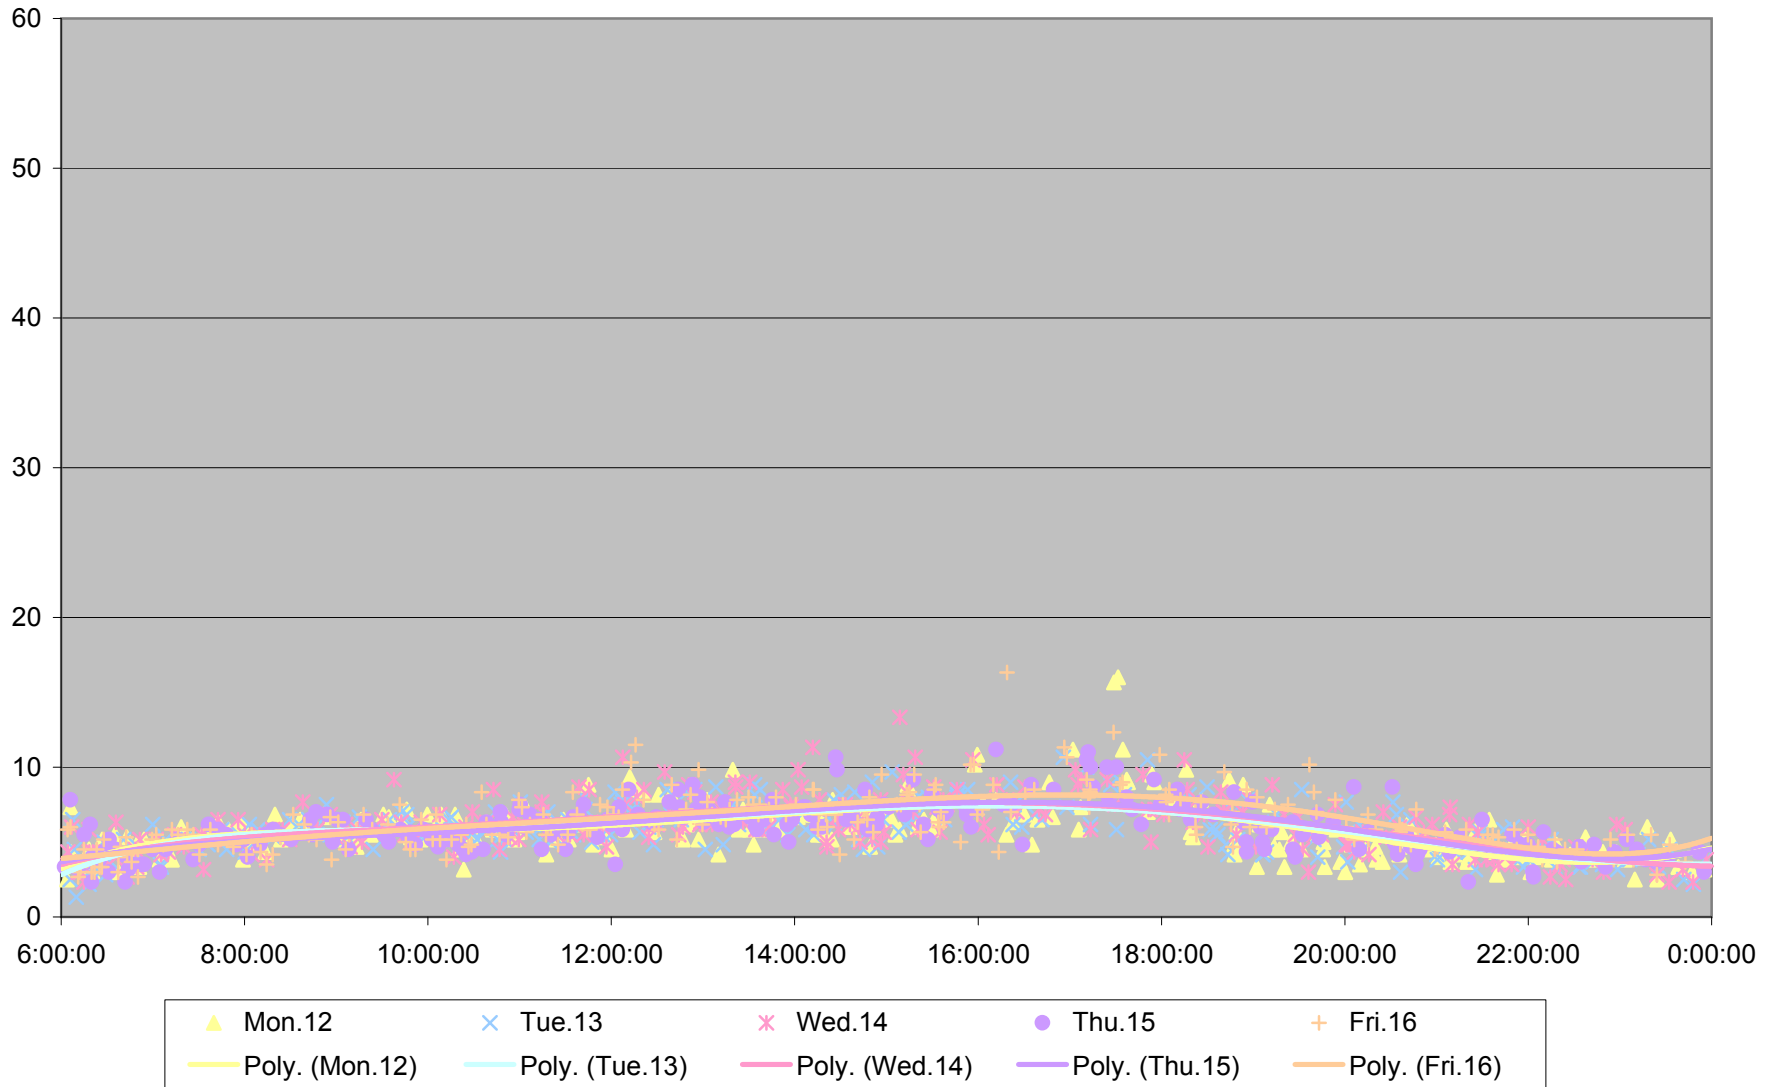

29 Dufferin Link Times From South of Wilson To Lawrence Southbound March 2012

29 Dufferin Link Times From South of Wilson To Lawrence Southbound March 2012

29 Dufferin Link Times From South of Wilson To Lawrence Southbound March 2012

- | | | | | | | | | | | | |
|----------|----------|----------|----------|----------|----------|----------|----------|----------|----------|----------|----------|
| ◆ Thu.1 | ■ Fri.2 | ▲ Mon.5 | × Tue.6 | × Wed.7 | ● Thu.8 | + Fri.9 | - Mon.12 | - Tue.13 | ◇ Wed.14 | ■ Thu.15 | ▲ Fri.16 |
| × Mon.19 | × Tue.20 | ● Wed.21 | + Thu.22 | - Fri.23 | - Mon.26 | ◇ Tue.27 | ■ Wed.28 | ▲ Thu.29 | × Fri.30 | | |

29 Dufferin Link Times From South of Wilson To Lawrence Southbound March 2012

29 Dufferin Link Times From South of Wilson To Lawrence Southbound March 2012