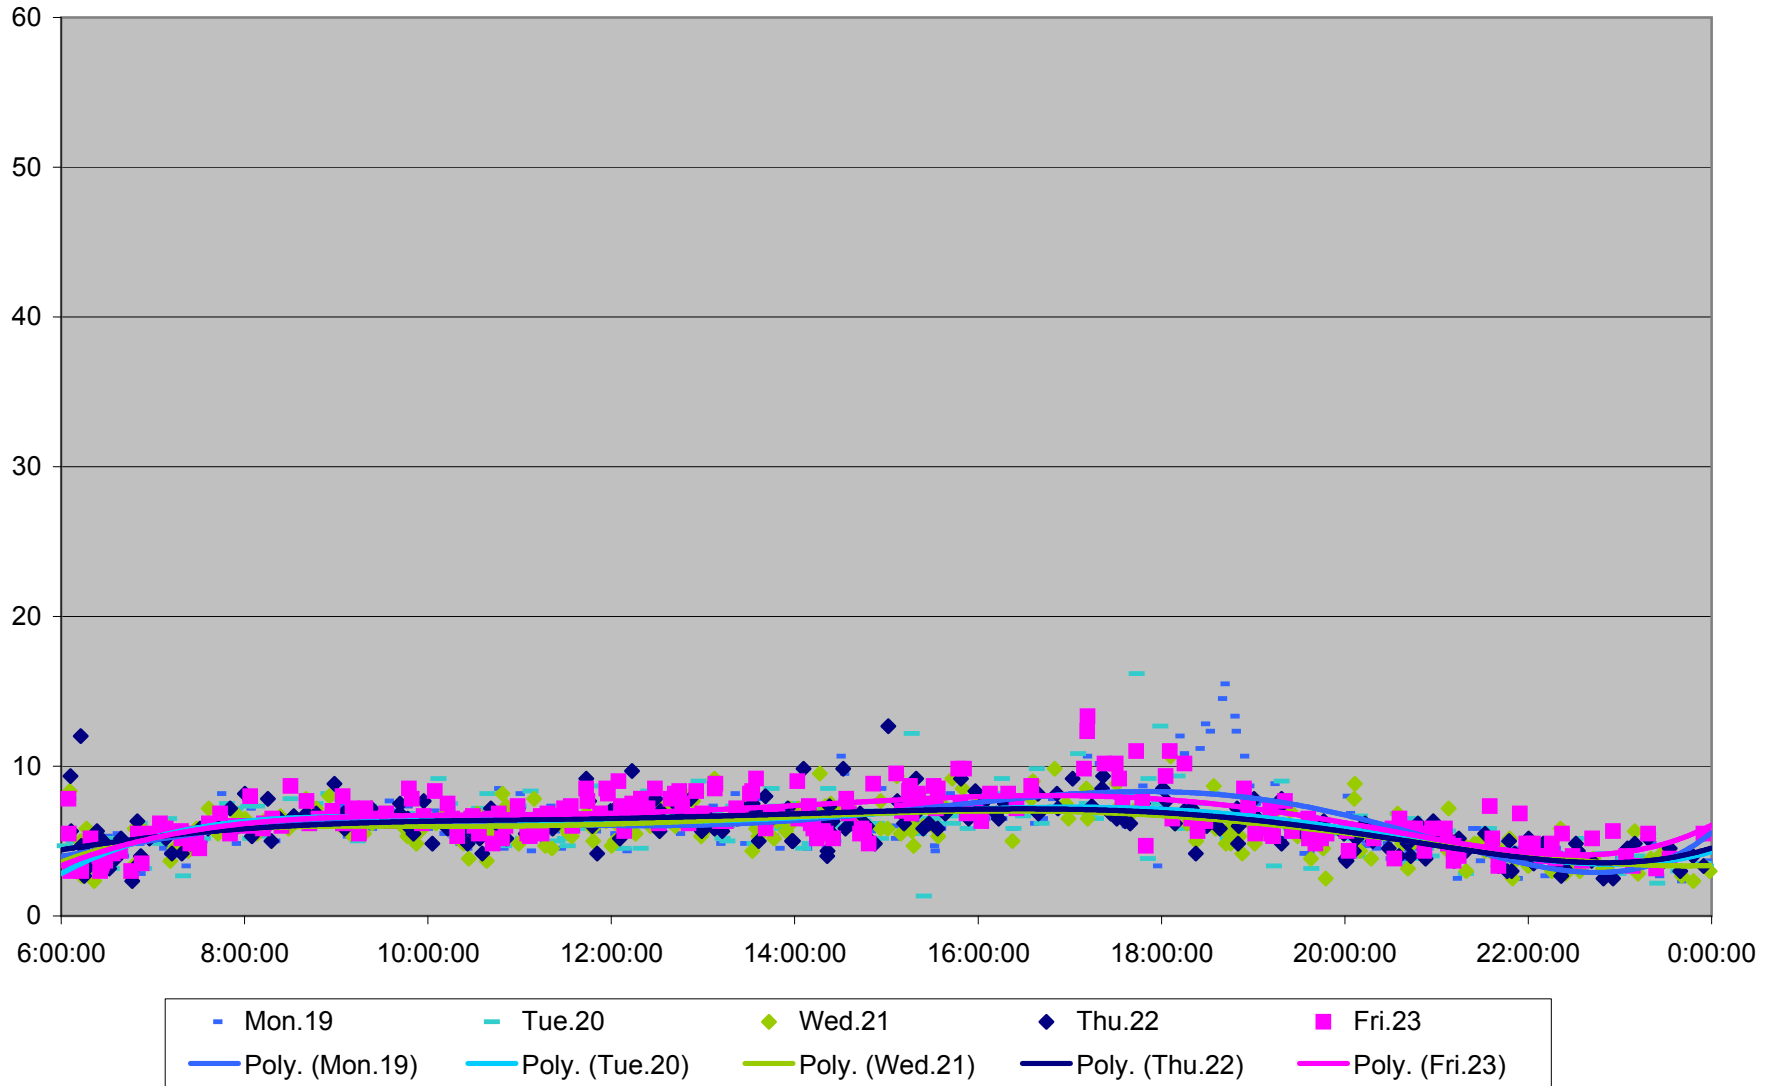

29 Dufferin Link Times From South of Wilson To Lawrence Southbound March 2012

29 Dufferin Link Times From South of Wilson To Lawrence Southbound March 2012

29 Dufferin Link Times From South of Wilson To Lawrence Southbound March 2012

- | | | | | | | | | | | | |
|----------|----------|----------|----------|----------|----------|----------|----------|----------|----------|----------|----------|
| ◆ Thu.1 | ■ Fri.2 | ▲ Mon.5 | × Tue.6 | × Wed.7 | ● Thu.8 | + Fri.9 | - Mon.12 | - Tue.13 | ◇ Wed.14 | ■ Thu.15 | ▲ Fri.16 |
| × Mon.19 | × Tue.20 | ● Wed.21 | + Thu.22 | - Fri.23 | - Mon.26 | ◇ Tue.27 | ■ Wed.28 | ▲ Thu.29 | × Fri.30 | | |

29 Dufferin Link Times From South of Wilson To Lawrence Southbound March 2012

29 Dufferin Link Times From South of Wilson To Lawrence Southbound March 2012