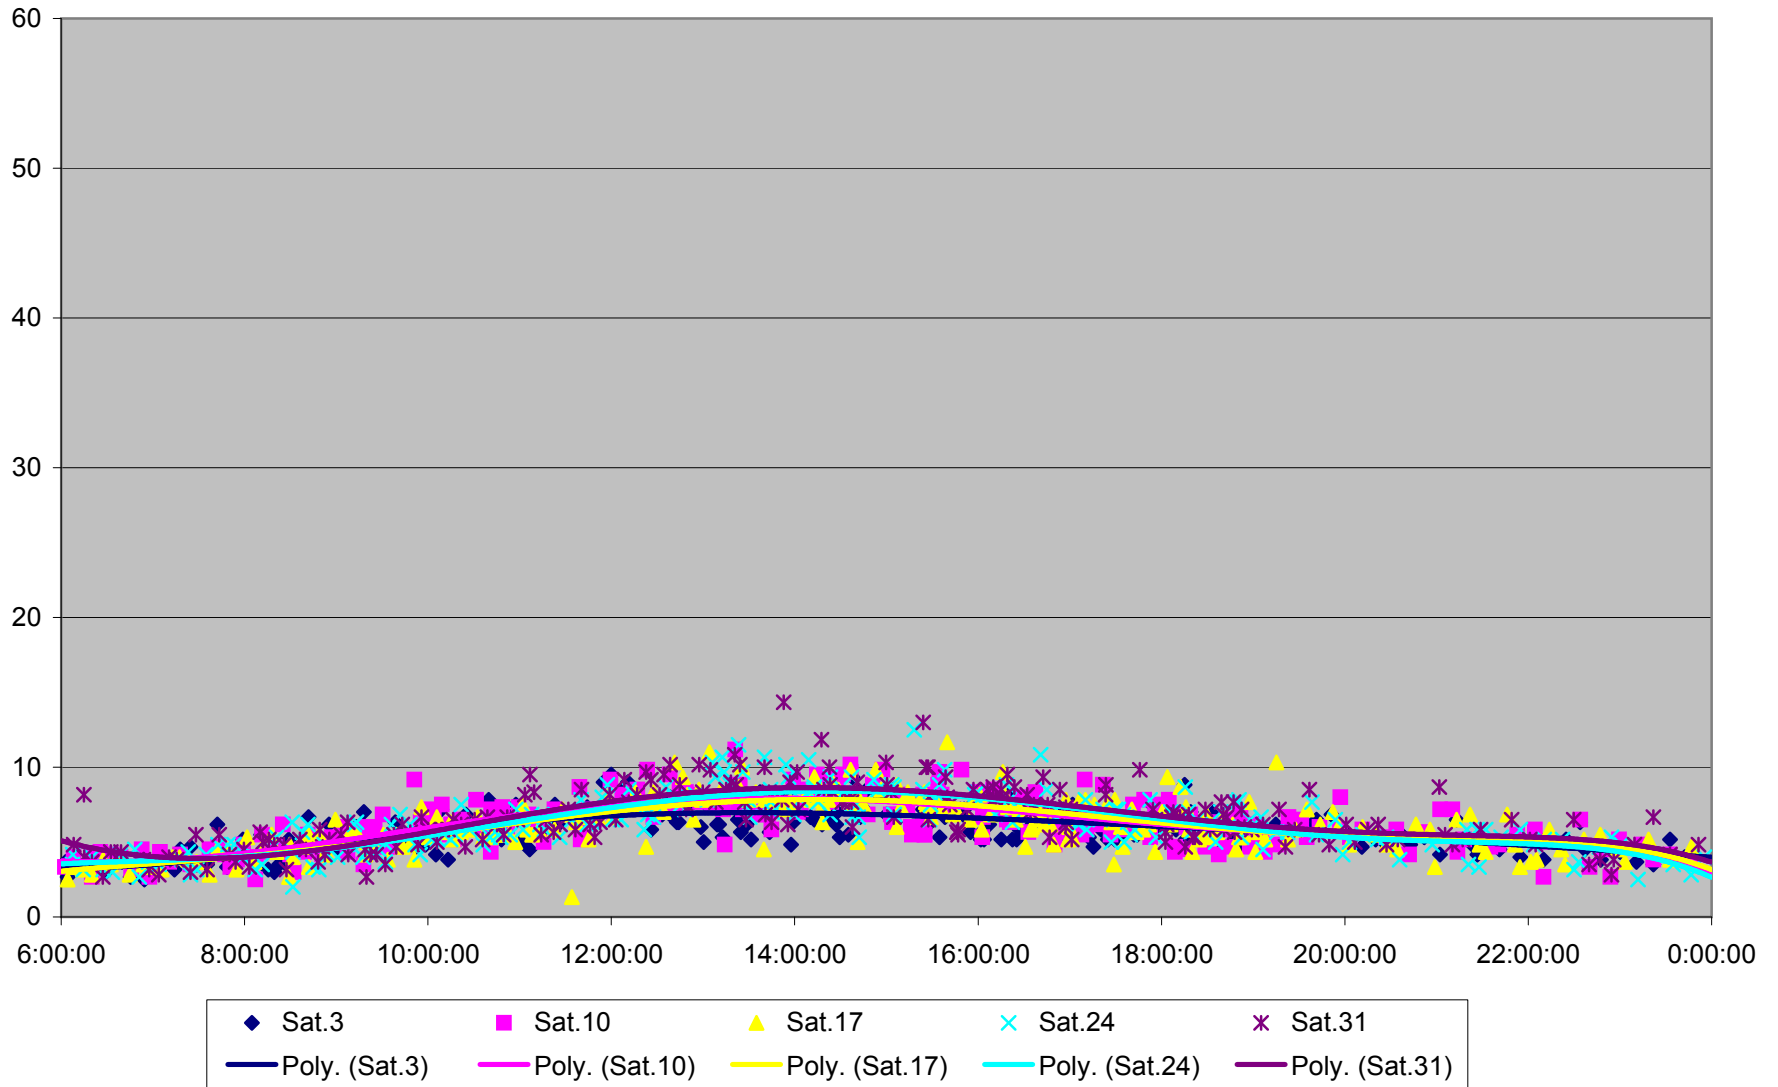

29 Dufferin Link Times From South of Wilson To Lawrence Southbound March 2012

29 Dufferin Link Times From South of Wilson To Lawrence Southbound March 2012

29 Dufferin Link Times From South of Wilson To Lawrence Southbound March 2012

- | | | | | | | | | | | | |
|----------|----------|----------|----------|----------|----------|----------|----------|----------|----------|----------|----------|
| ◆ Thu.1 | ■ Fri.2 | ▲ Mon.5 | × Tue.6 | × Wed.7 | ● Thu.8 | + Fri.9 | - Mon.12 | - Tue.13 | ◇ Wed.14 | ■ Thu.15 | ▲ Fri.16 |
| × Mon.19 | × Tue.20 | ● Wed.21 | + Thu.22 | - Fri.23 | - Mon.26 | ◇ Tue.27 | ■ Wed.28 | ▲ Thu.29 | × Fri.30 | | |

29 Dufferin Link Times From South of Wilson To Lawrence Southbound March 2012

29 Dufferin Link Times From South of Wilson To Lawrence Southbound March 2012