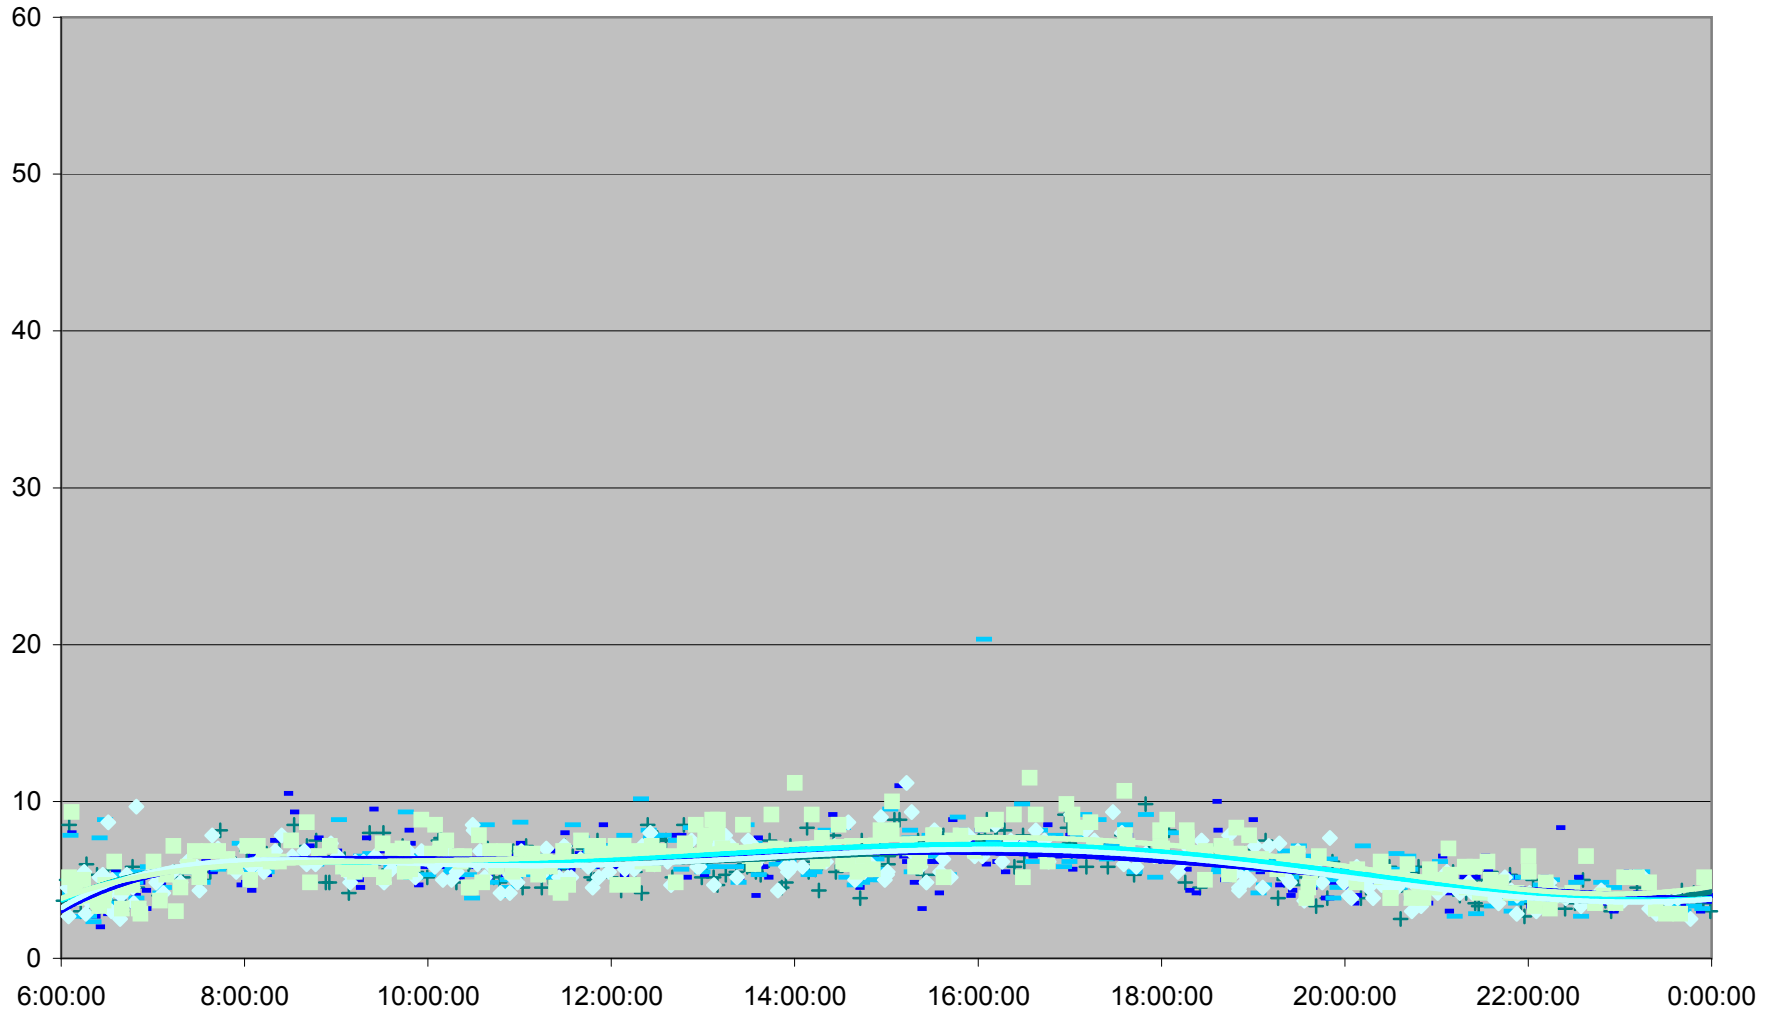

29 Dufferin Link Times From South of Wilson To Lawrence Southbound March 2012

29 Dufferin Link Times From South of Wilson To Lawrence Southbound March 2012

29 Dufferin Link Times From South of Wilson To Lawrence Southbound March 2012

29 Dufferin Link Times From South of Wilson To Lawrence Southbound March 2012

29 Dufferin Link Times From South of Wilson To Lawrence Southbound March 2012