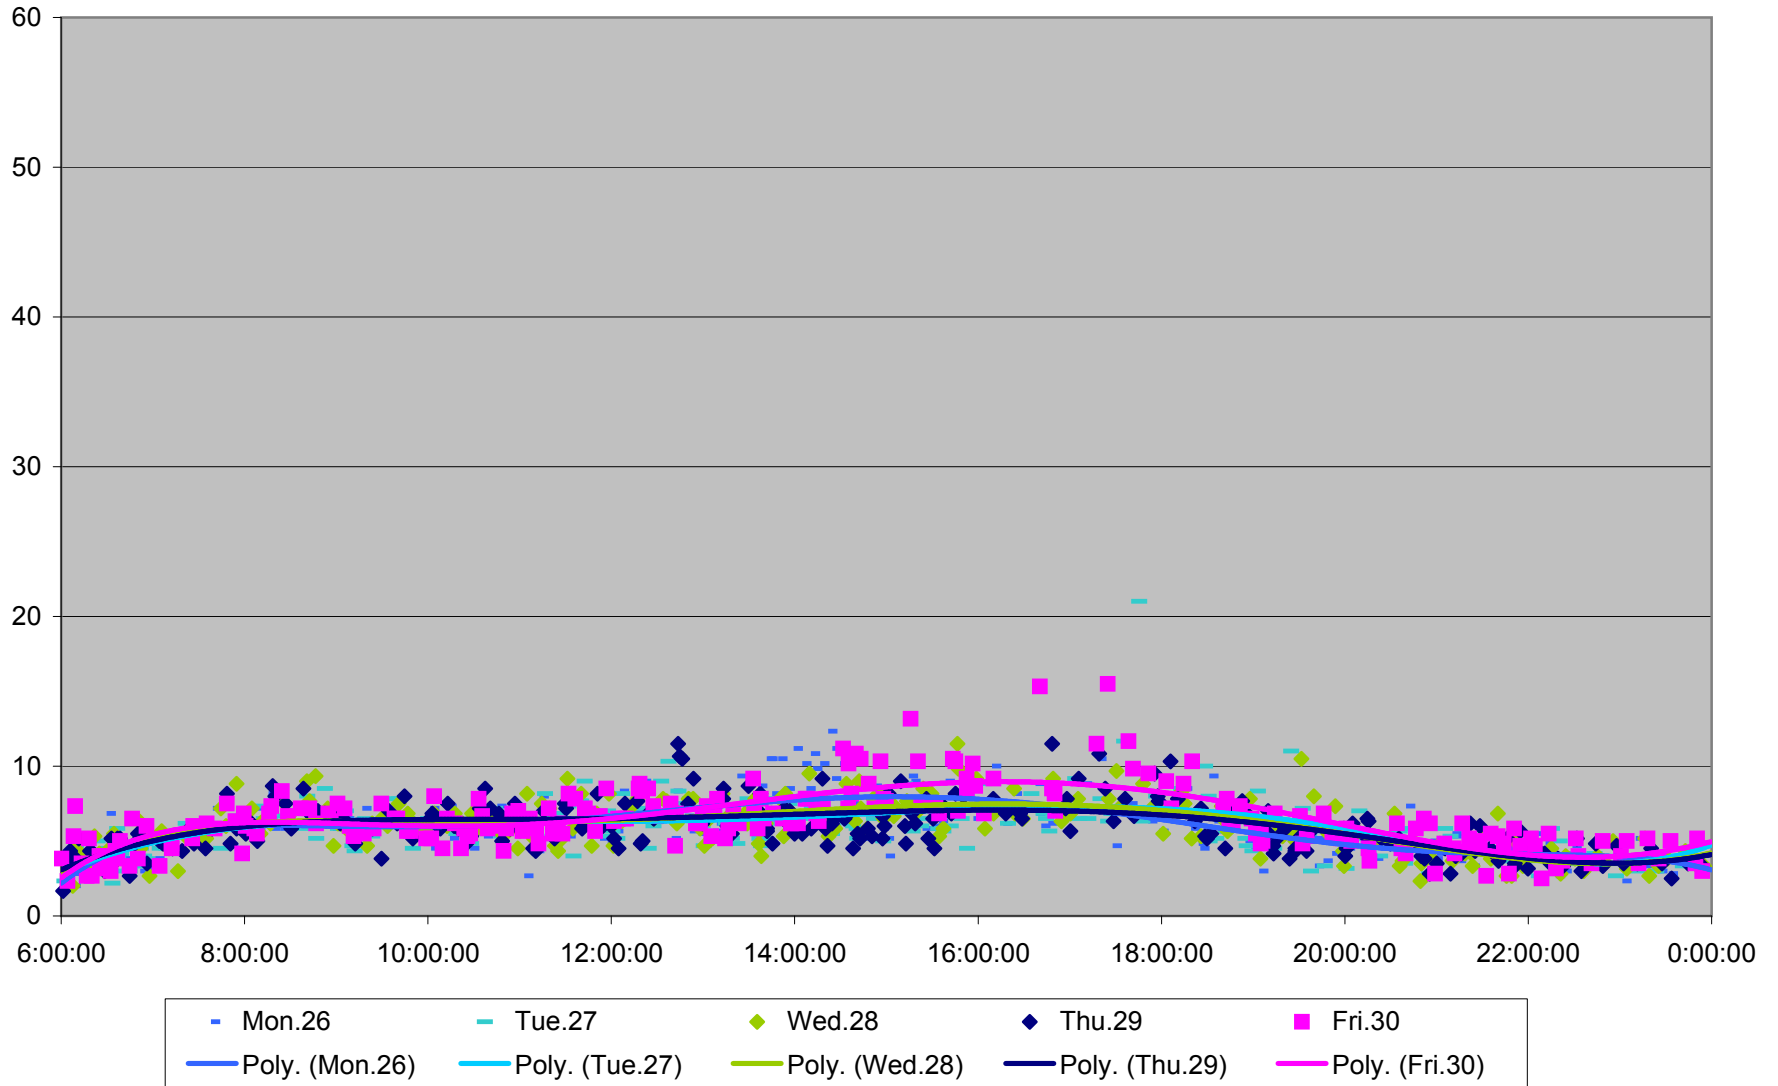

29 Dufferin Link Times From South of Wilson To Lawrence Southbound March 2012

29 Dufferin Link Times From South of Wilson To Lawrence Southbound March 2012

29 Dufferin Link Times From South of Wilson To Lawrence Southbound March 2012

- | | | | | | | | | | | | |
|----------|----------|----------|----------|----------|----------|----------|----------|----------|----------|----------|----------|
| ◆ Thu.1 | ■ Fri.2 | ▲ Mon.5 | × Tue.6 | × Wed.7 | ● Thu.8 | + Fri.9 | - Mon.12 | - Tue.13 | ◇ Wed.14 | ■ Thu.15 | ▲ Fri.16 |
| × Mon.19 | × Tue.20 | ● Wed.21 | + Thu.22 | - Fri.23 | - Mon.26 | ◇ Tue.27 | ■ Wed.28 | ▲ Thu.29 | × Fri.30 | | |

29 Dufferin Link Times From South of Wilson To Lawrence Southbound March 2012

29 Dufferin Link Times From South of Wilson To Lawrence Southbound March 2012