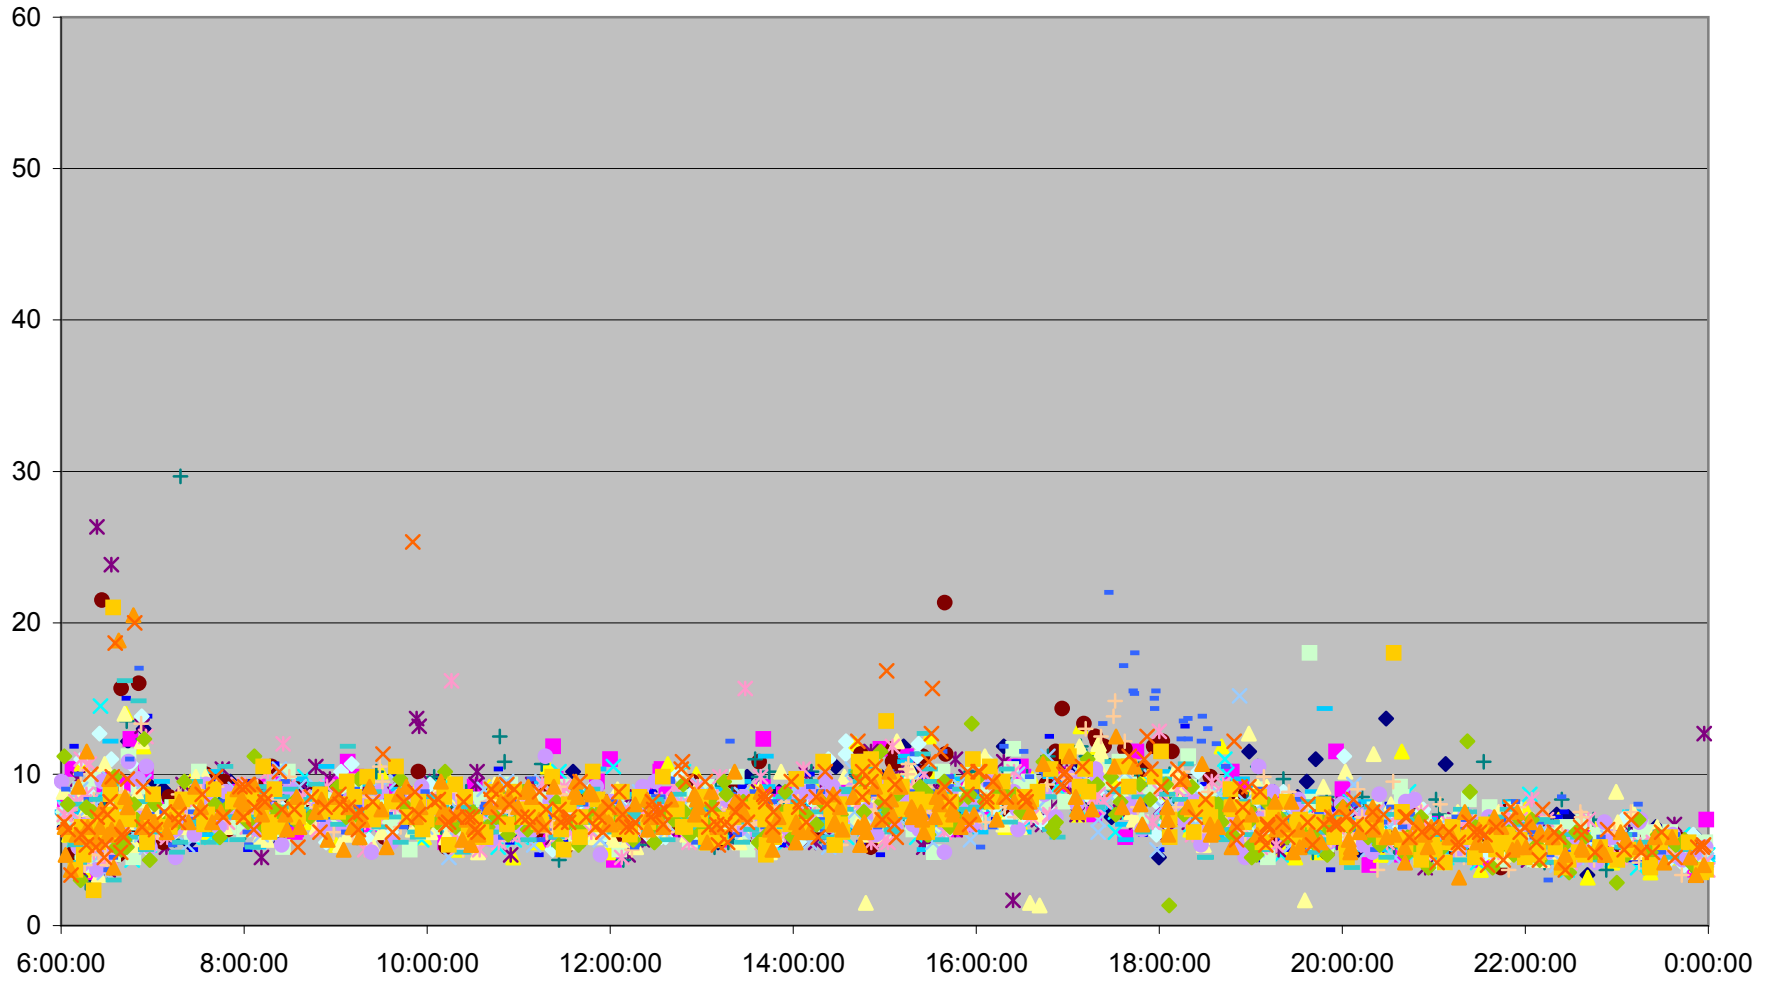

29 Dufferin Link Times From Lawrence To Eglinton Southbound March 2012