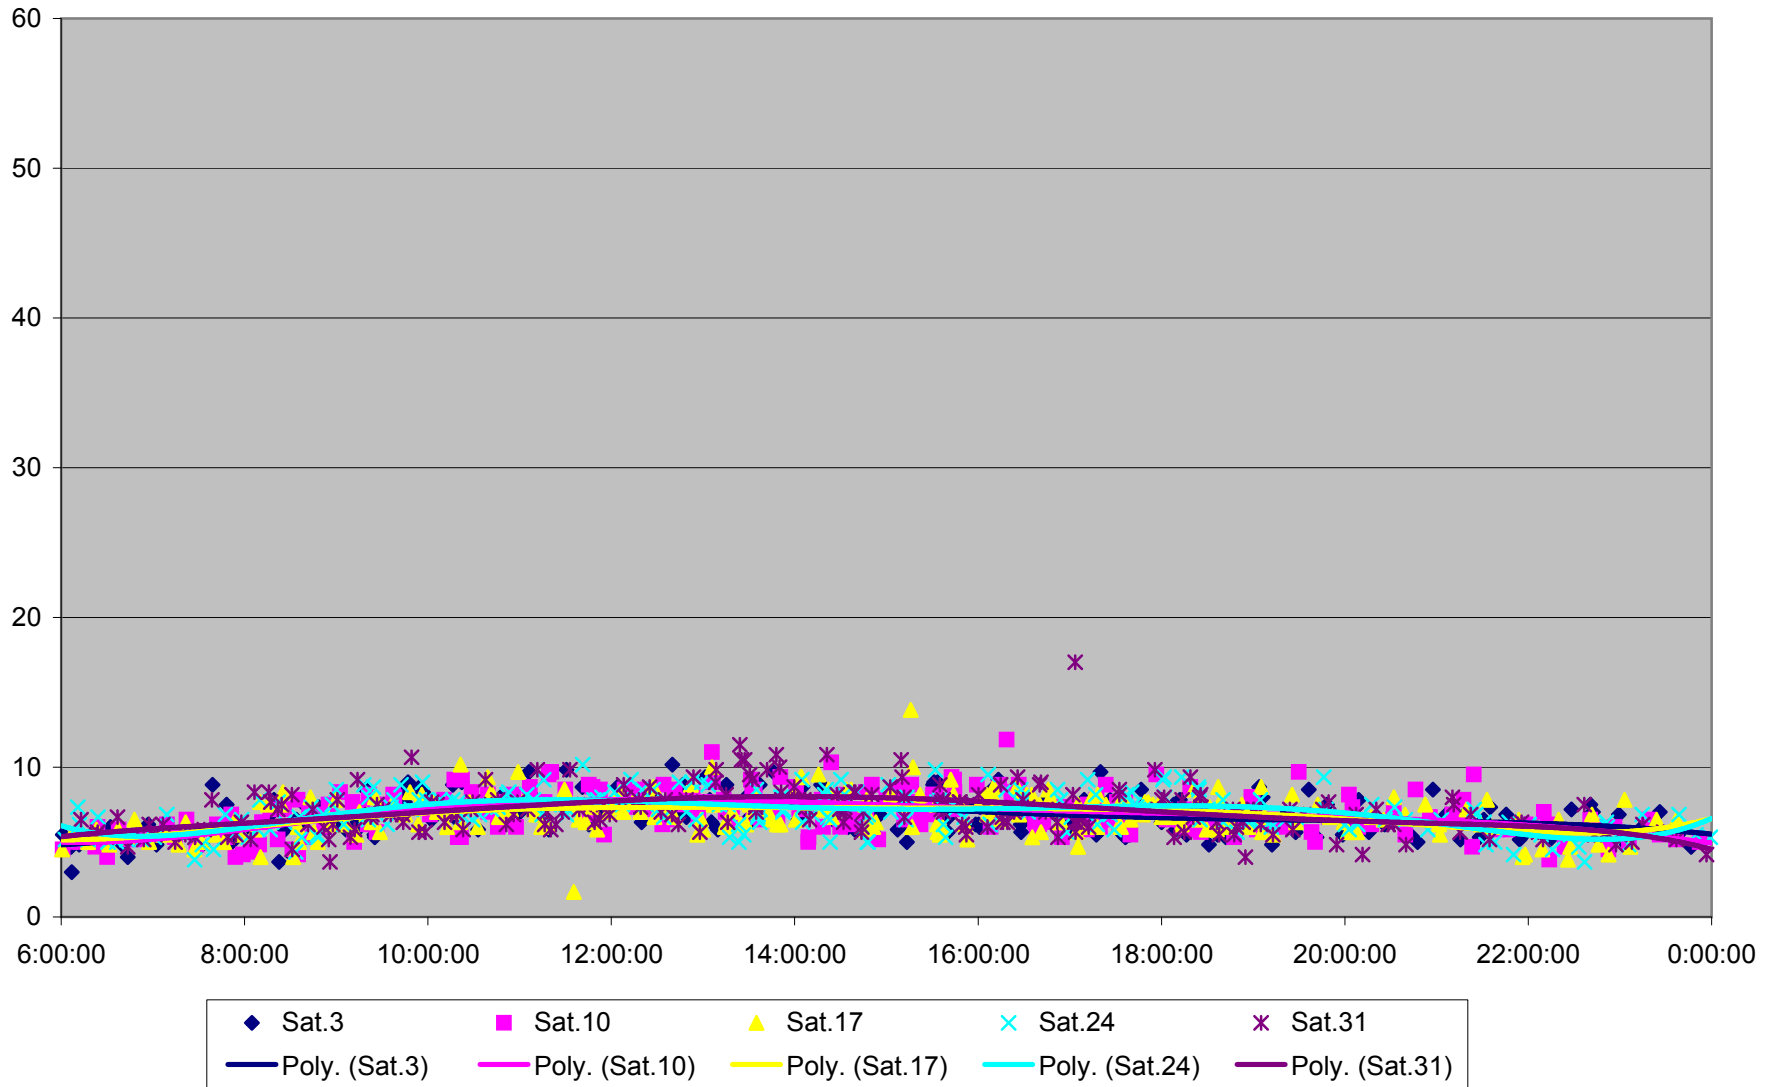

29 Dufferin Link Times From Lawrence To Eglinton Southbound March 2012