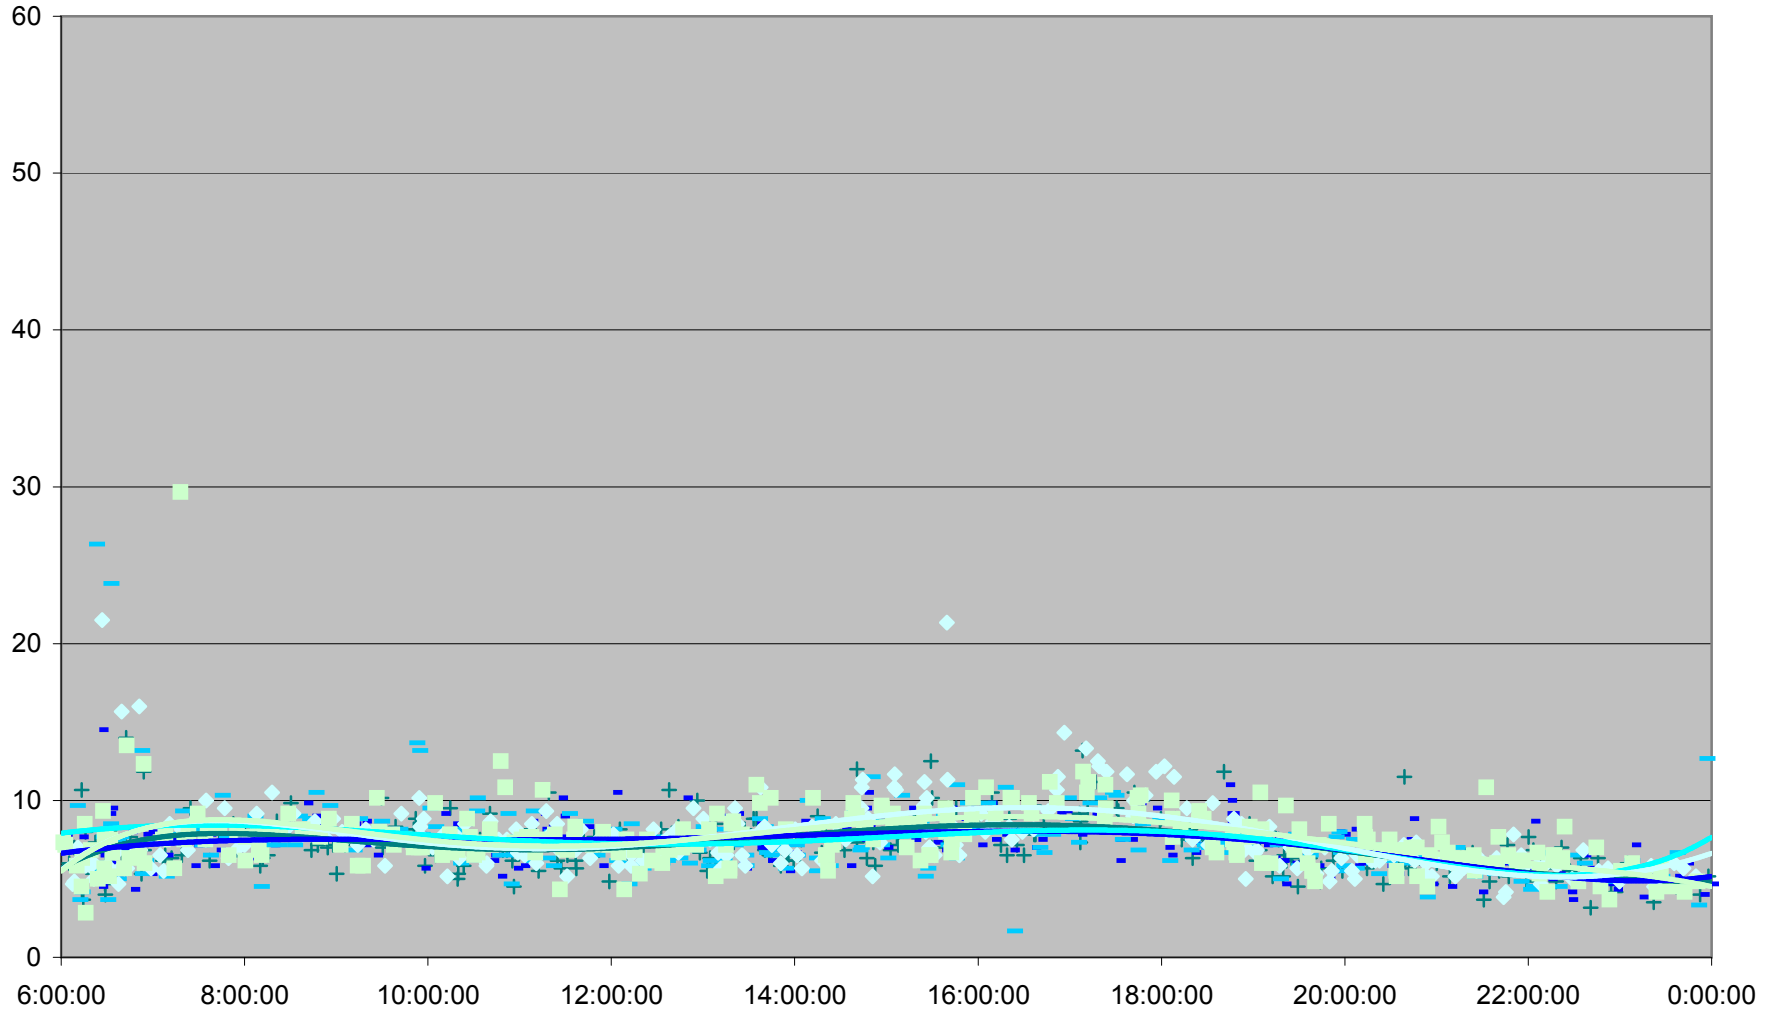

29 Dufferin Link Times From Lawrence To Eglinton Southbound March 2012