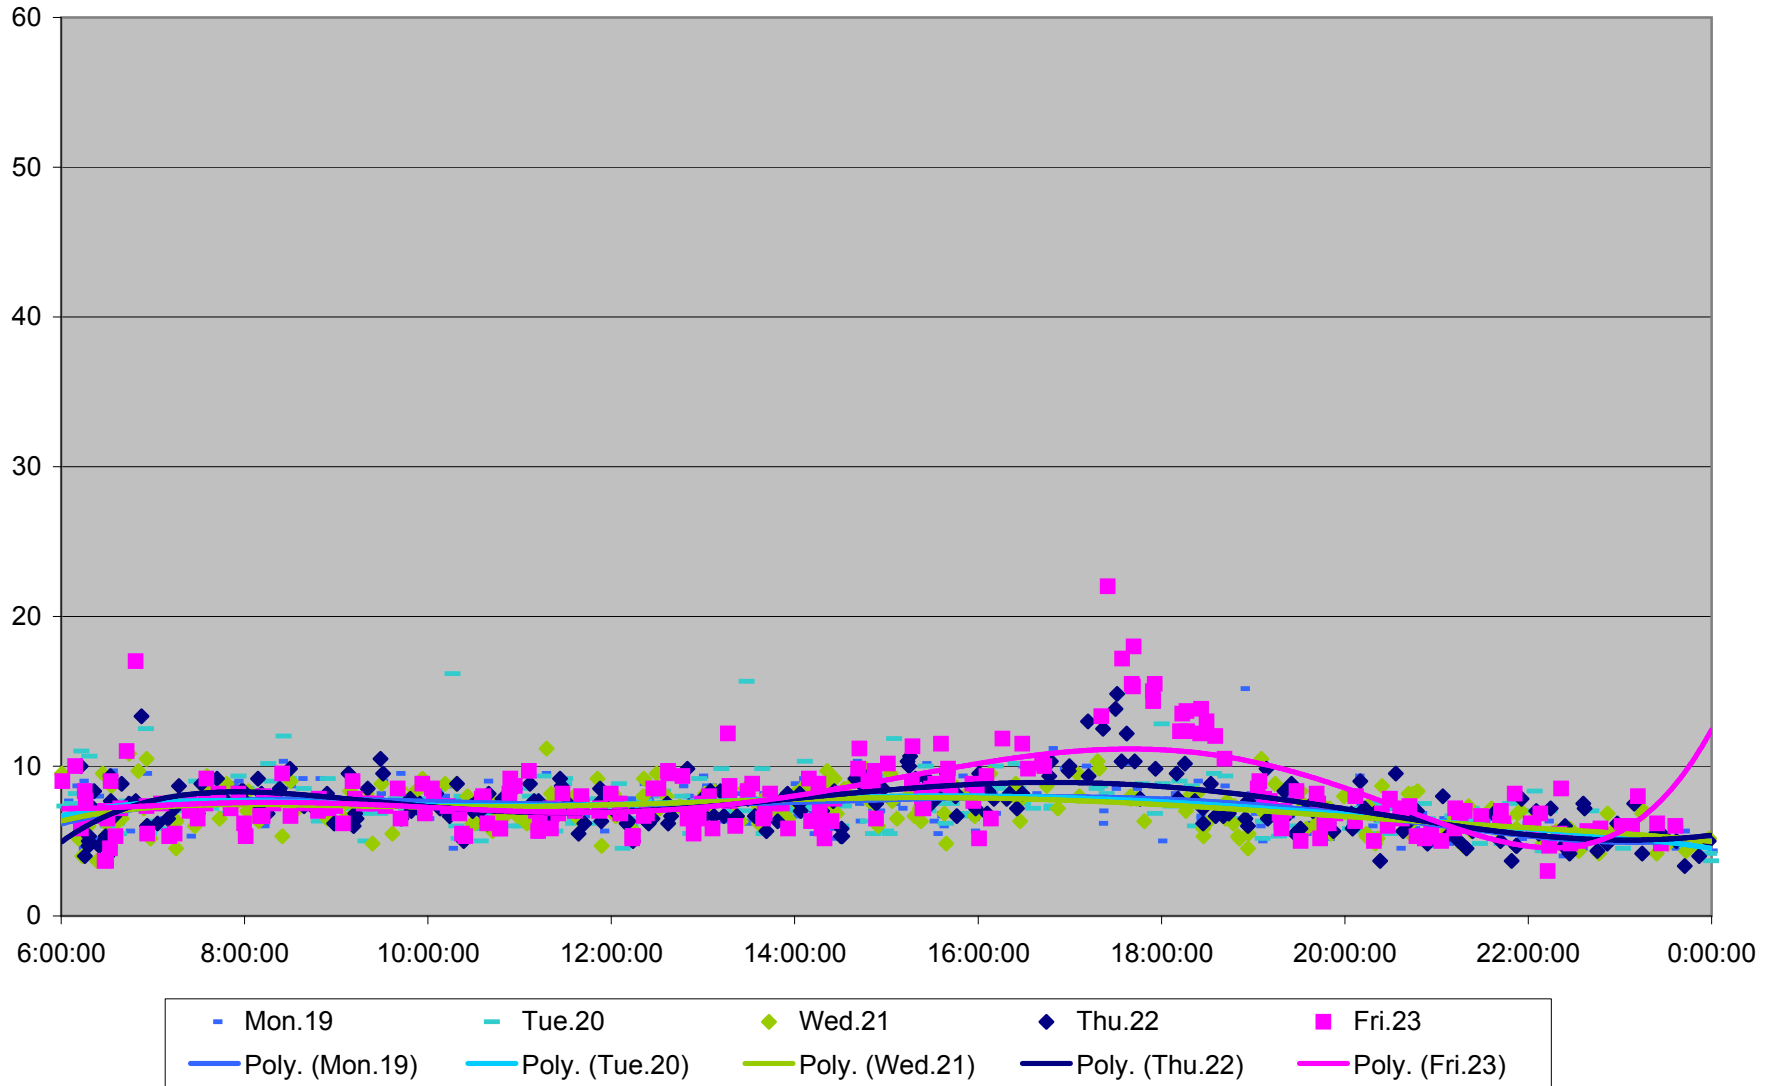

29 Dufferin Link Times From Lawrence To Eglinton Southbound March 2012