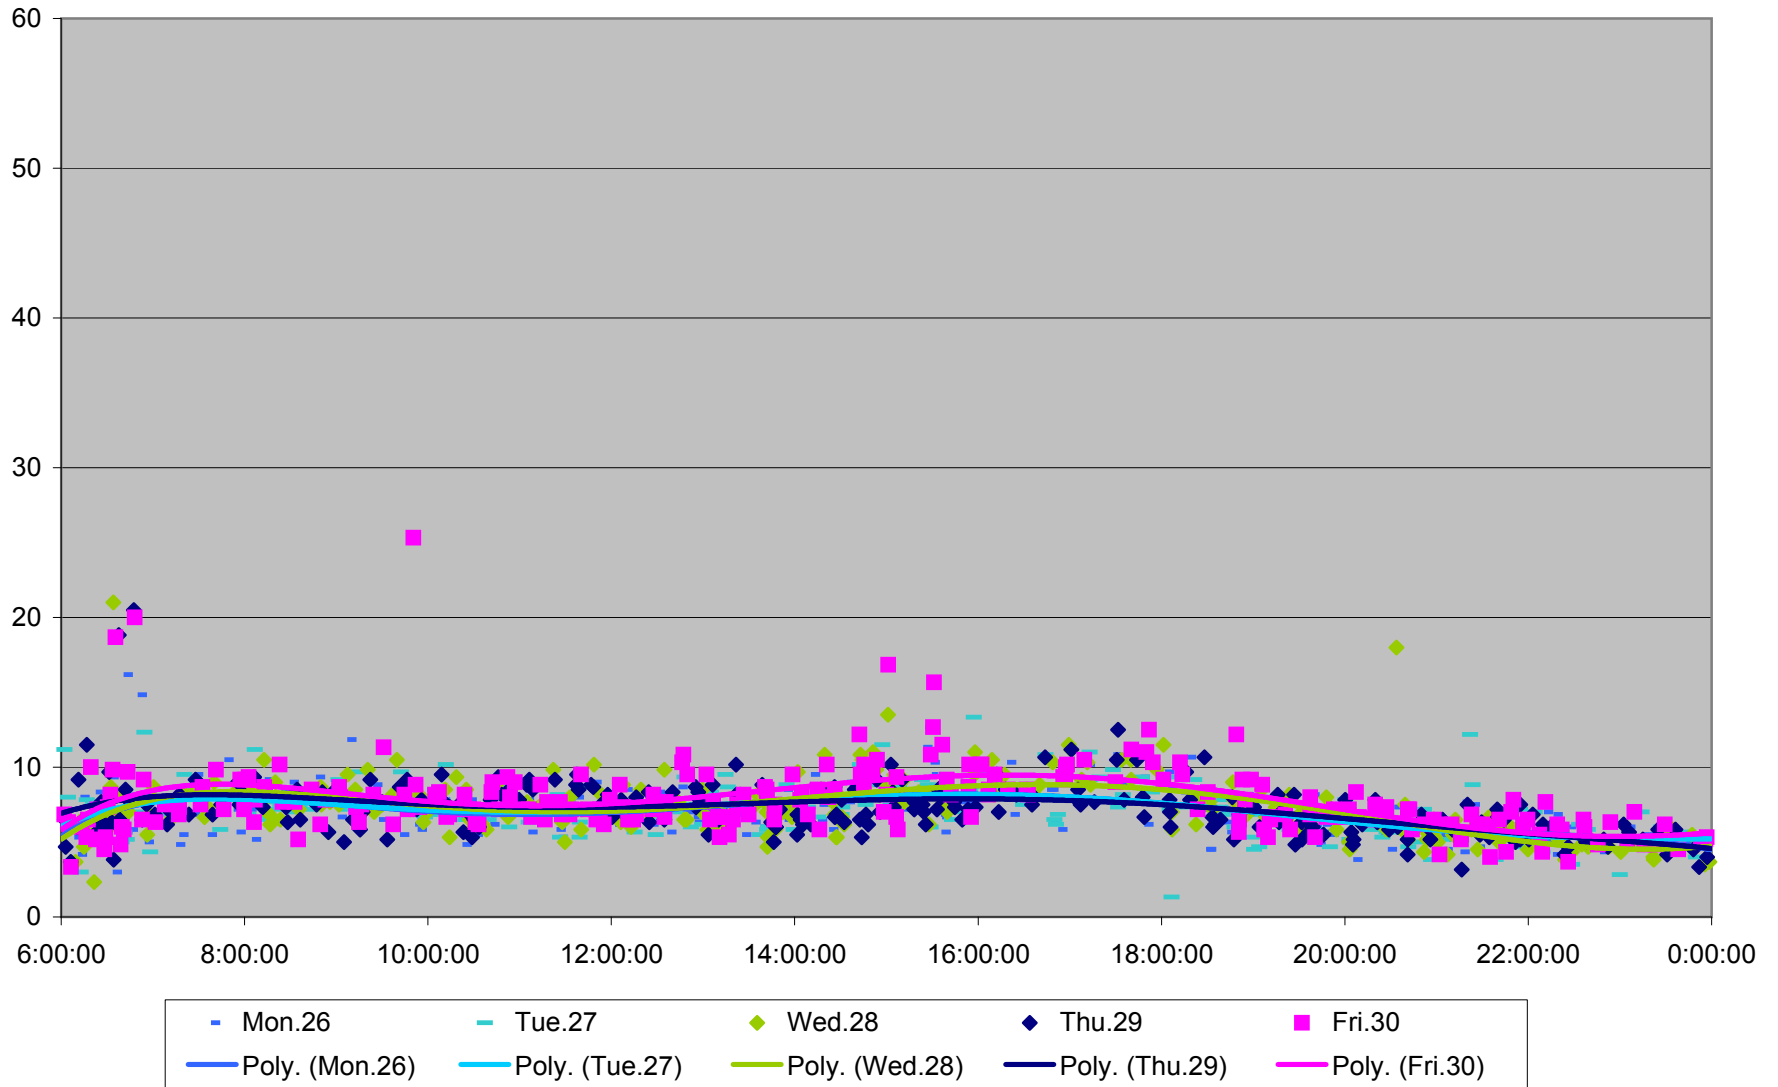

29 Dufferin Link Times From Lawrence To Eglinton Southbound March 2012