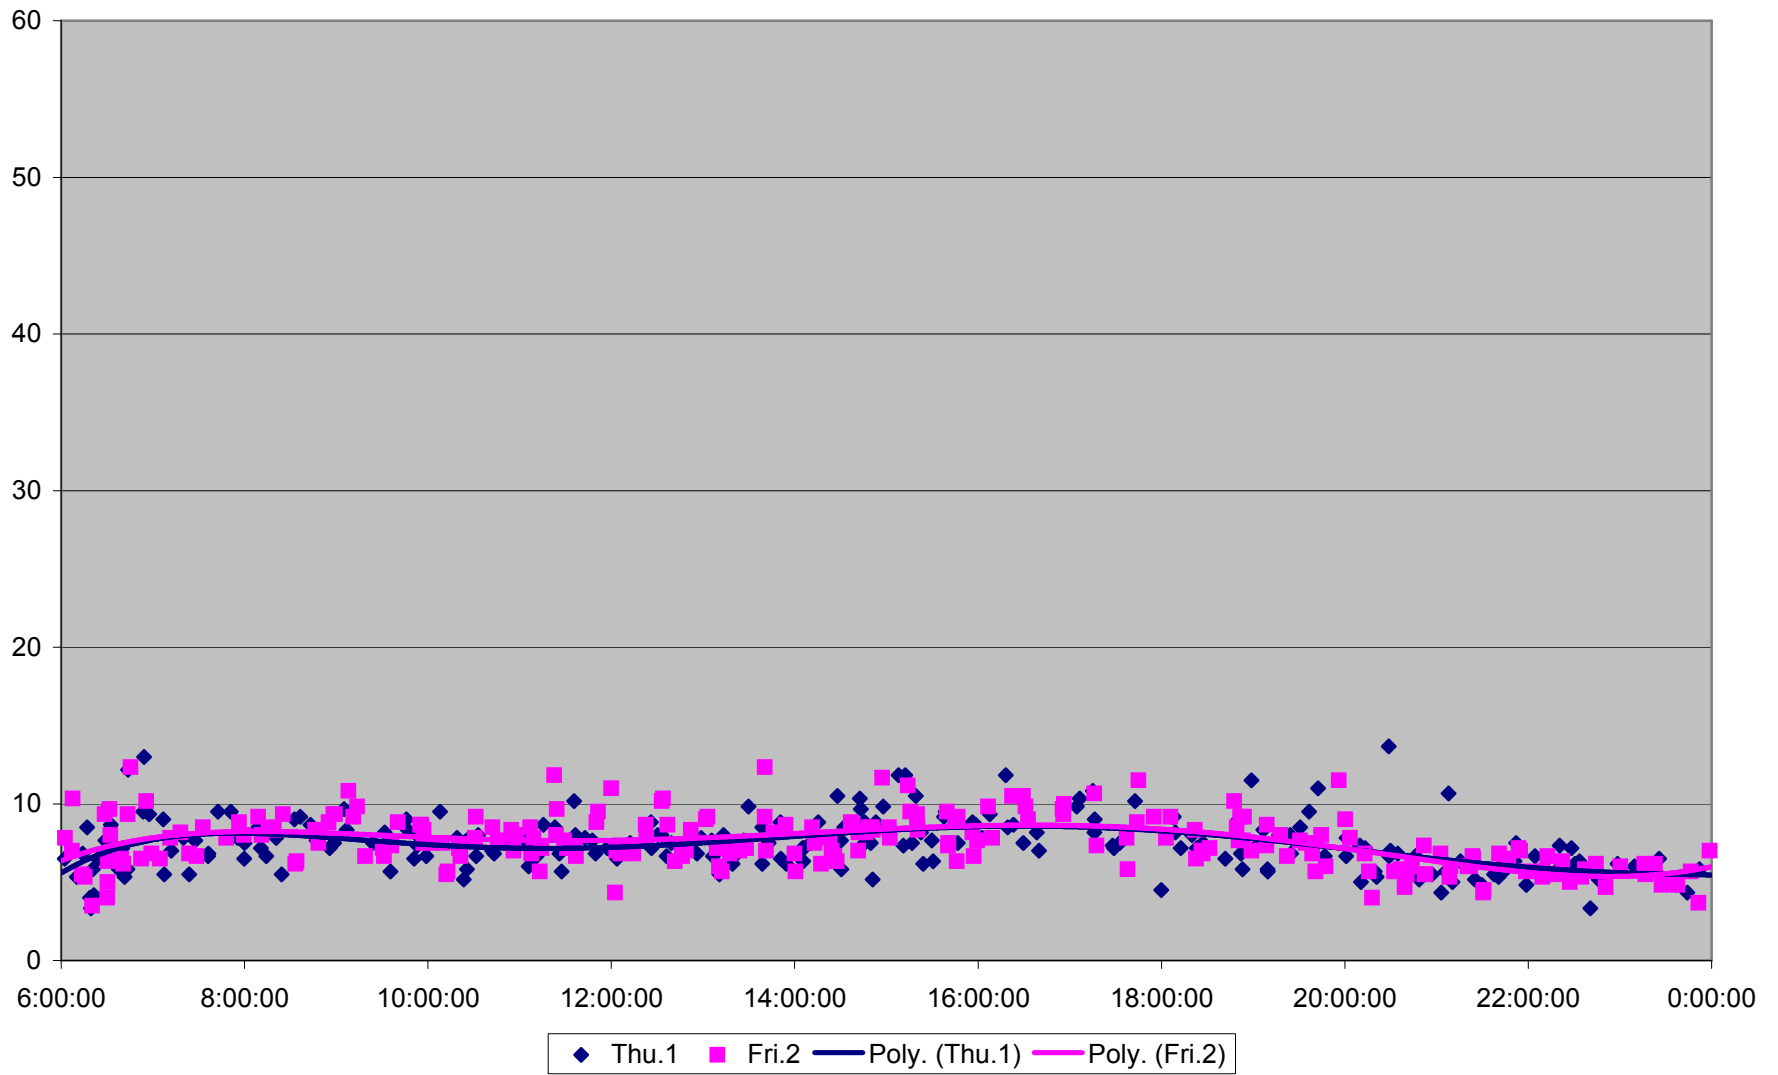

### 29 Dufferin Link Times From Lawrence To Eglinton Southbound March 2012