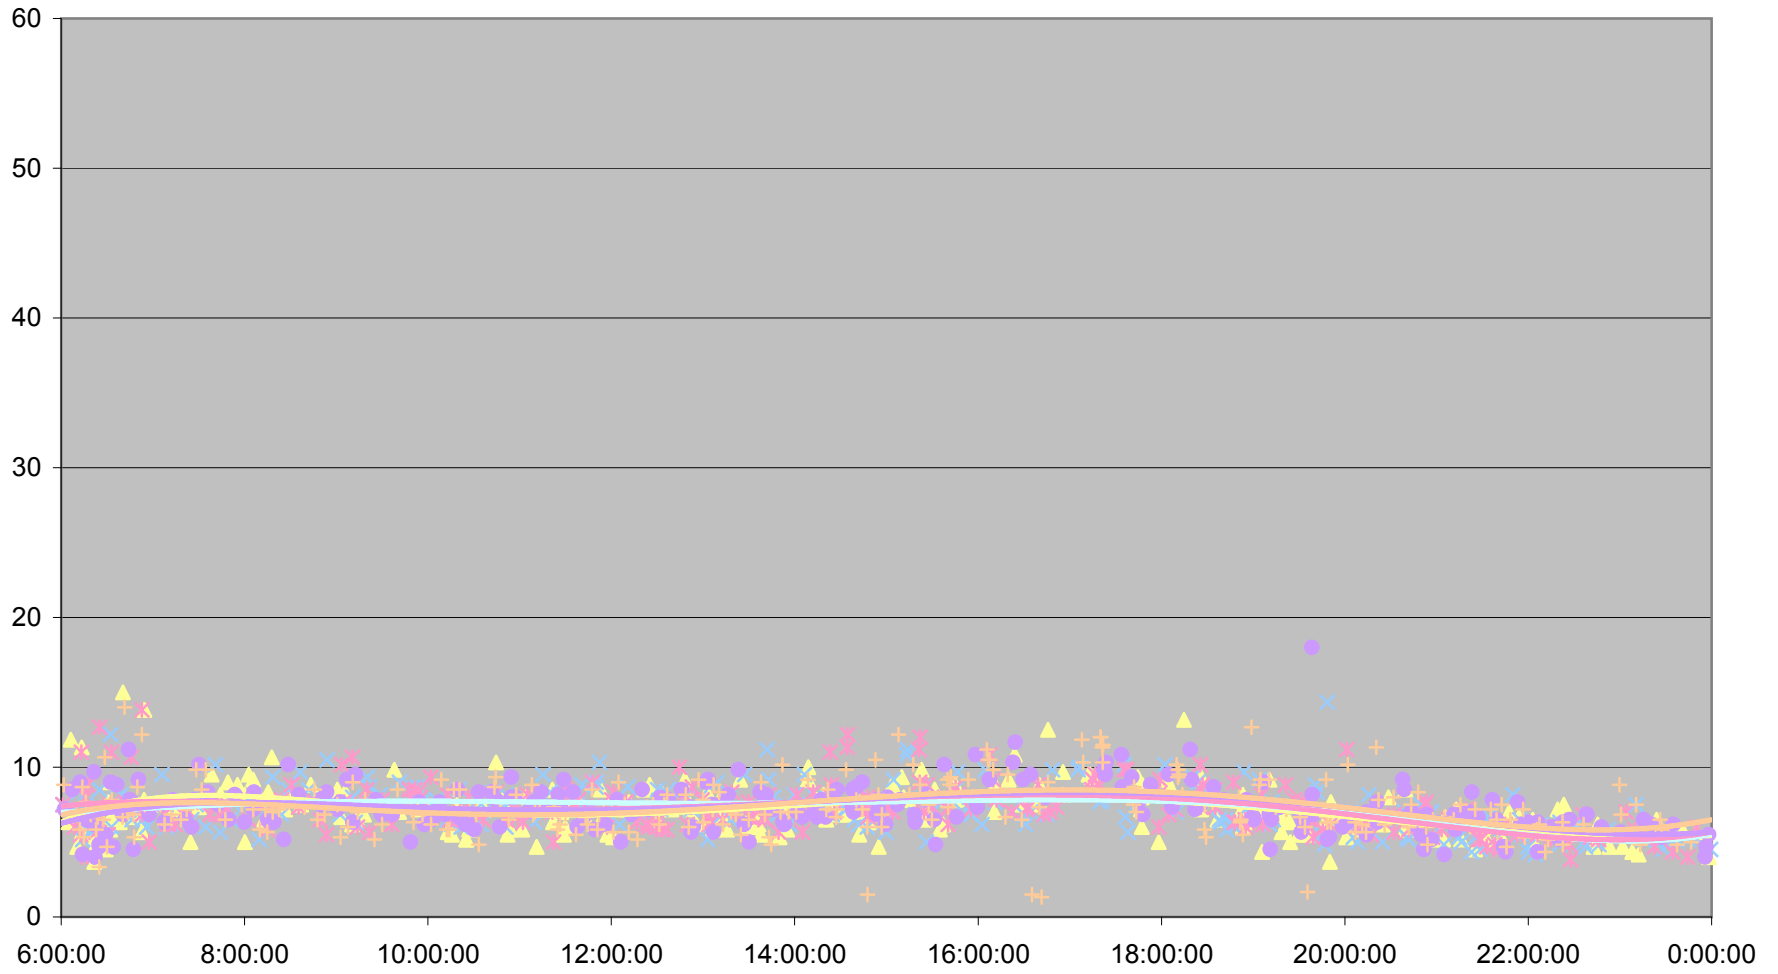

29 Dufferin Link Times From Lawrence To Eglinton Southbound March 2012