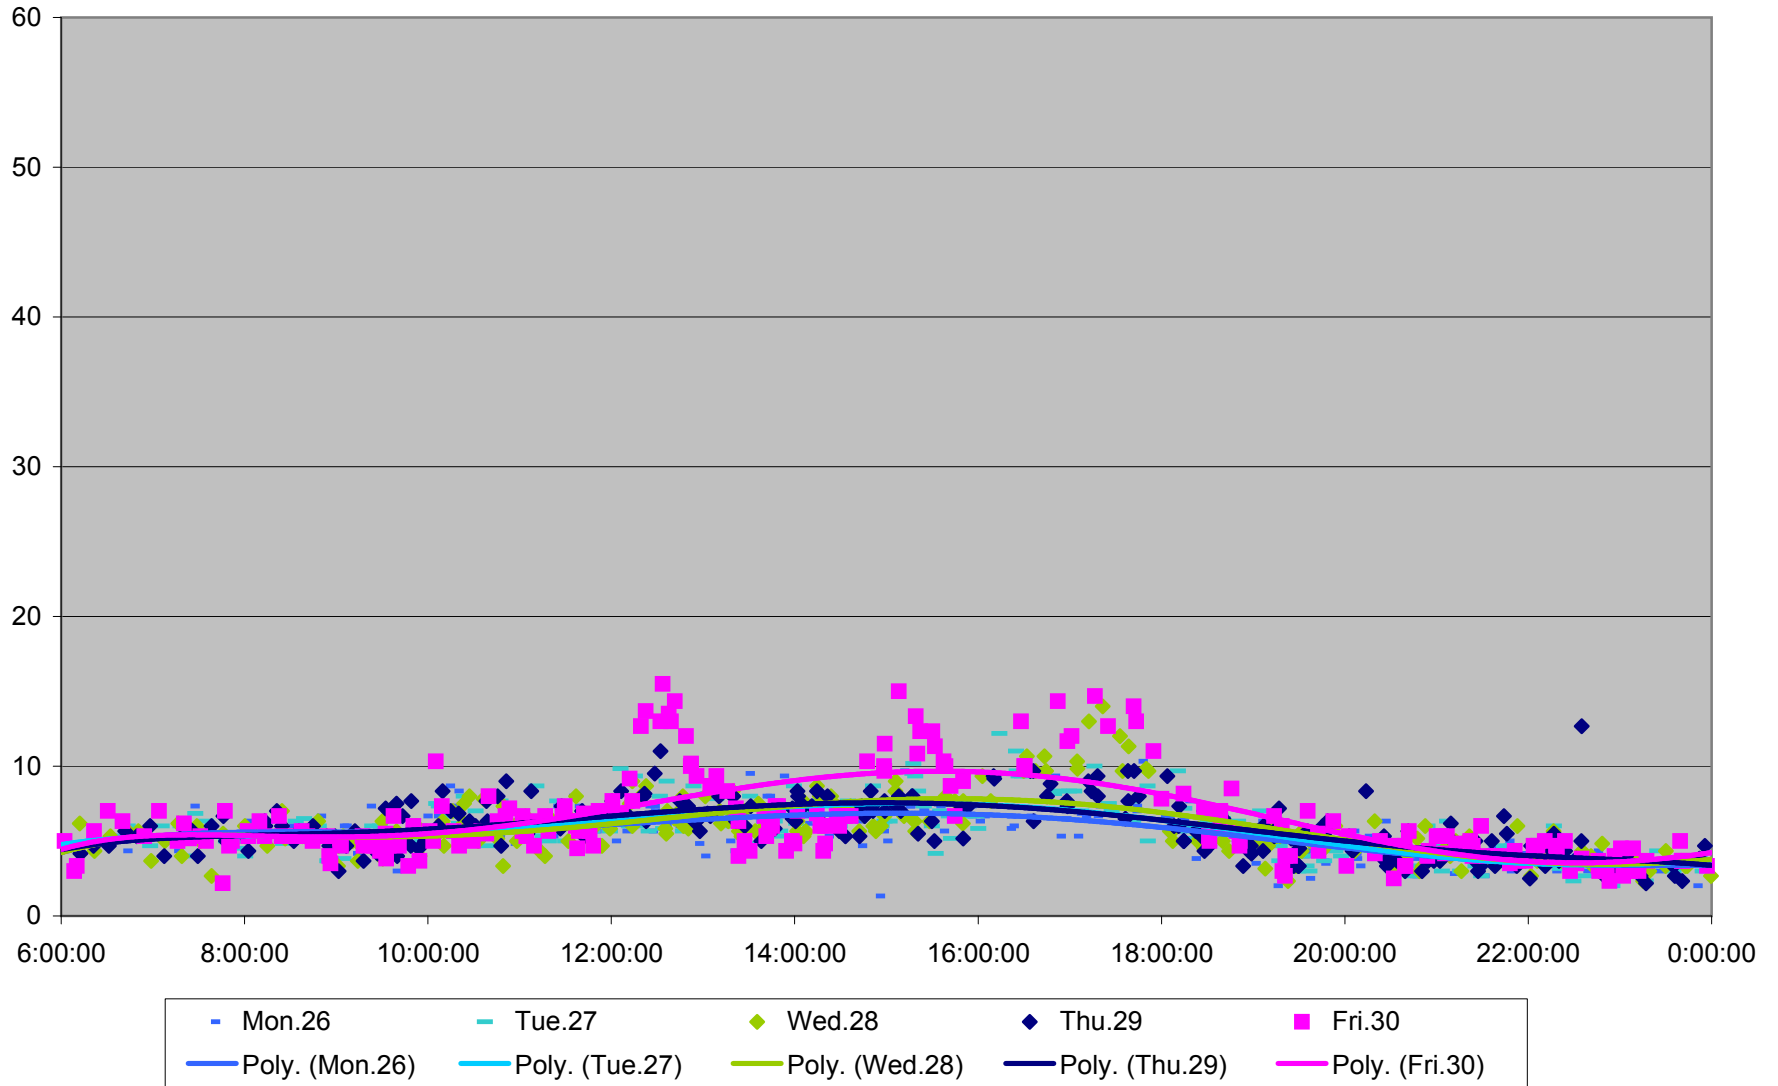

29 Dufferin Link Times From Lawrence To South of Wilson Northbound March 2012