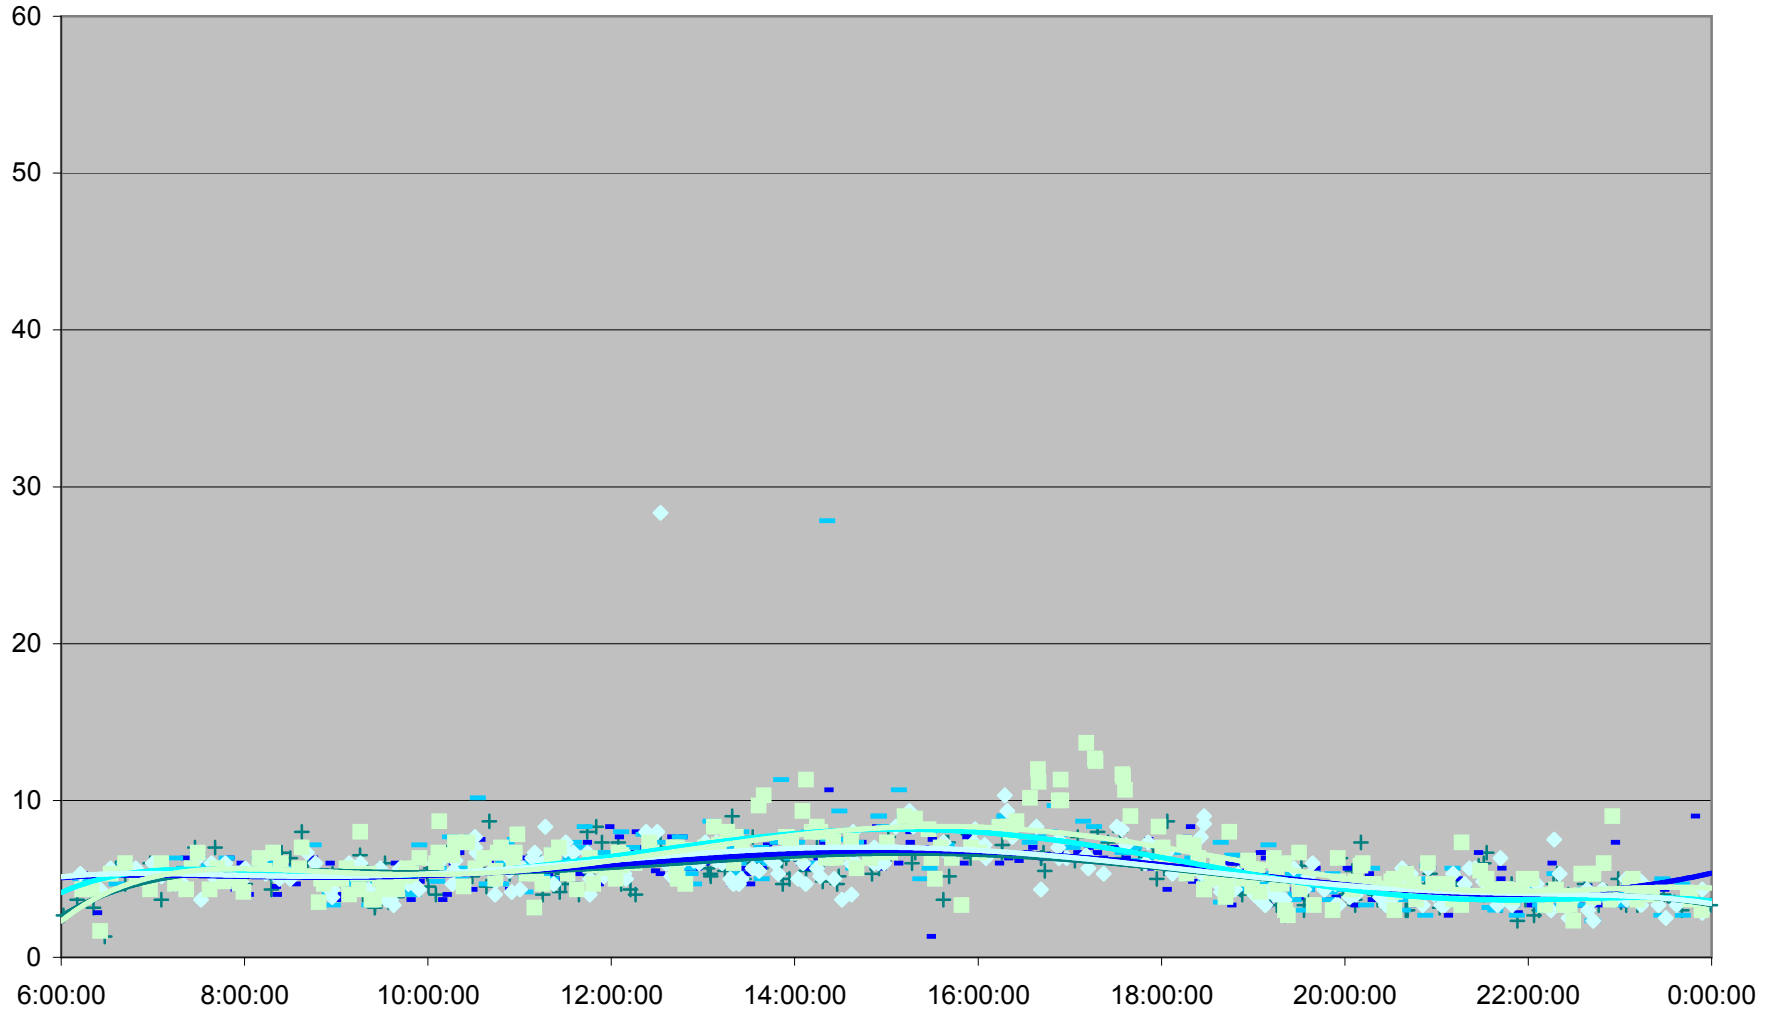

29 Dufferin Link Times From Lawrence To South of Wilson Northbound March 2012