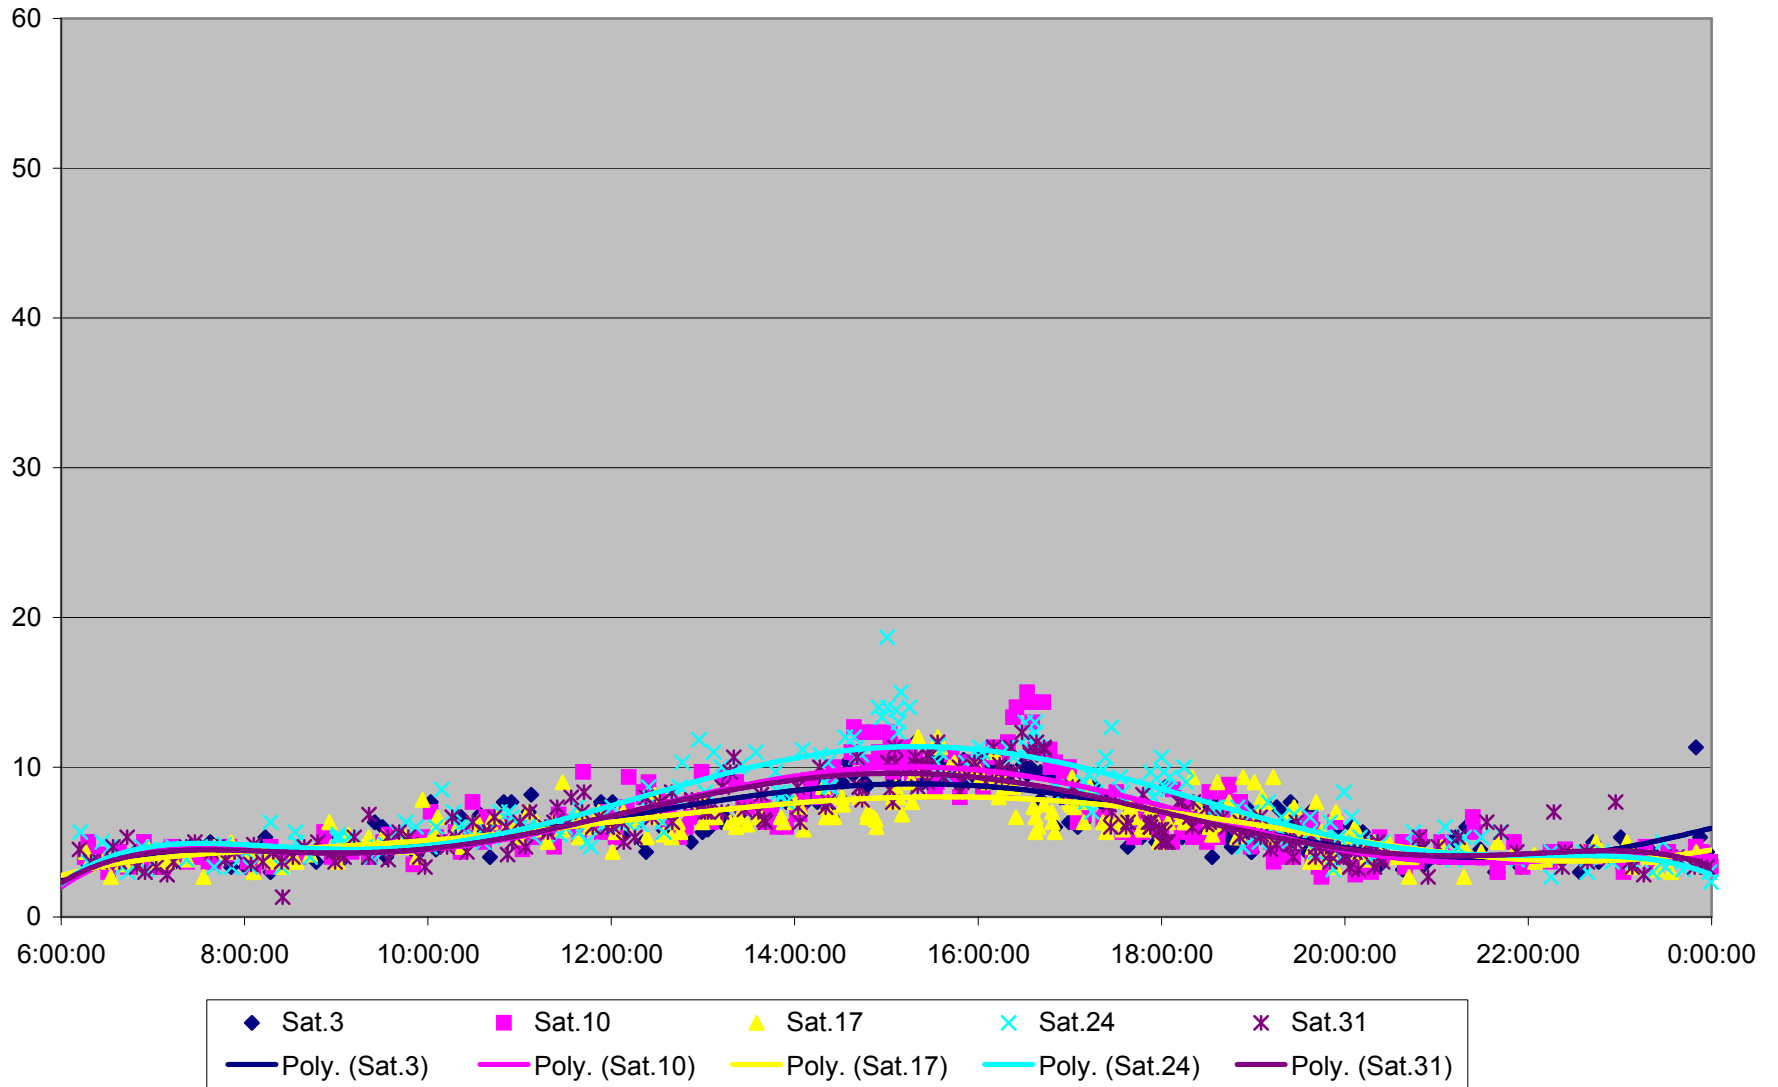

29 Dufferin Link Times From Lawrence To South of Wilson Northbound March 2012