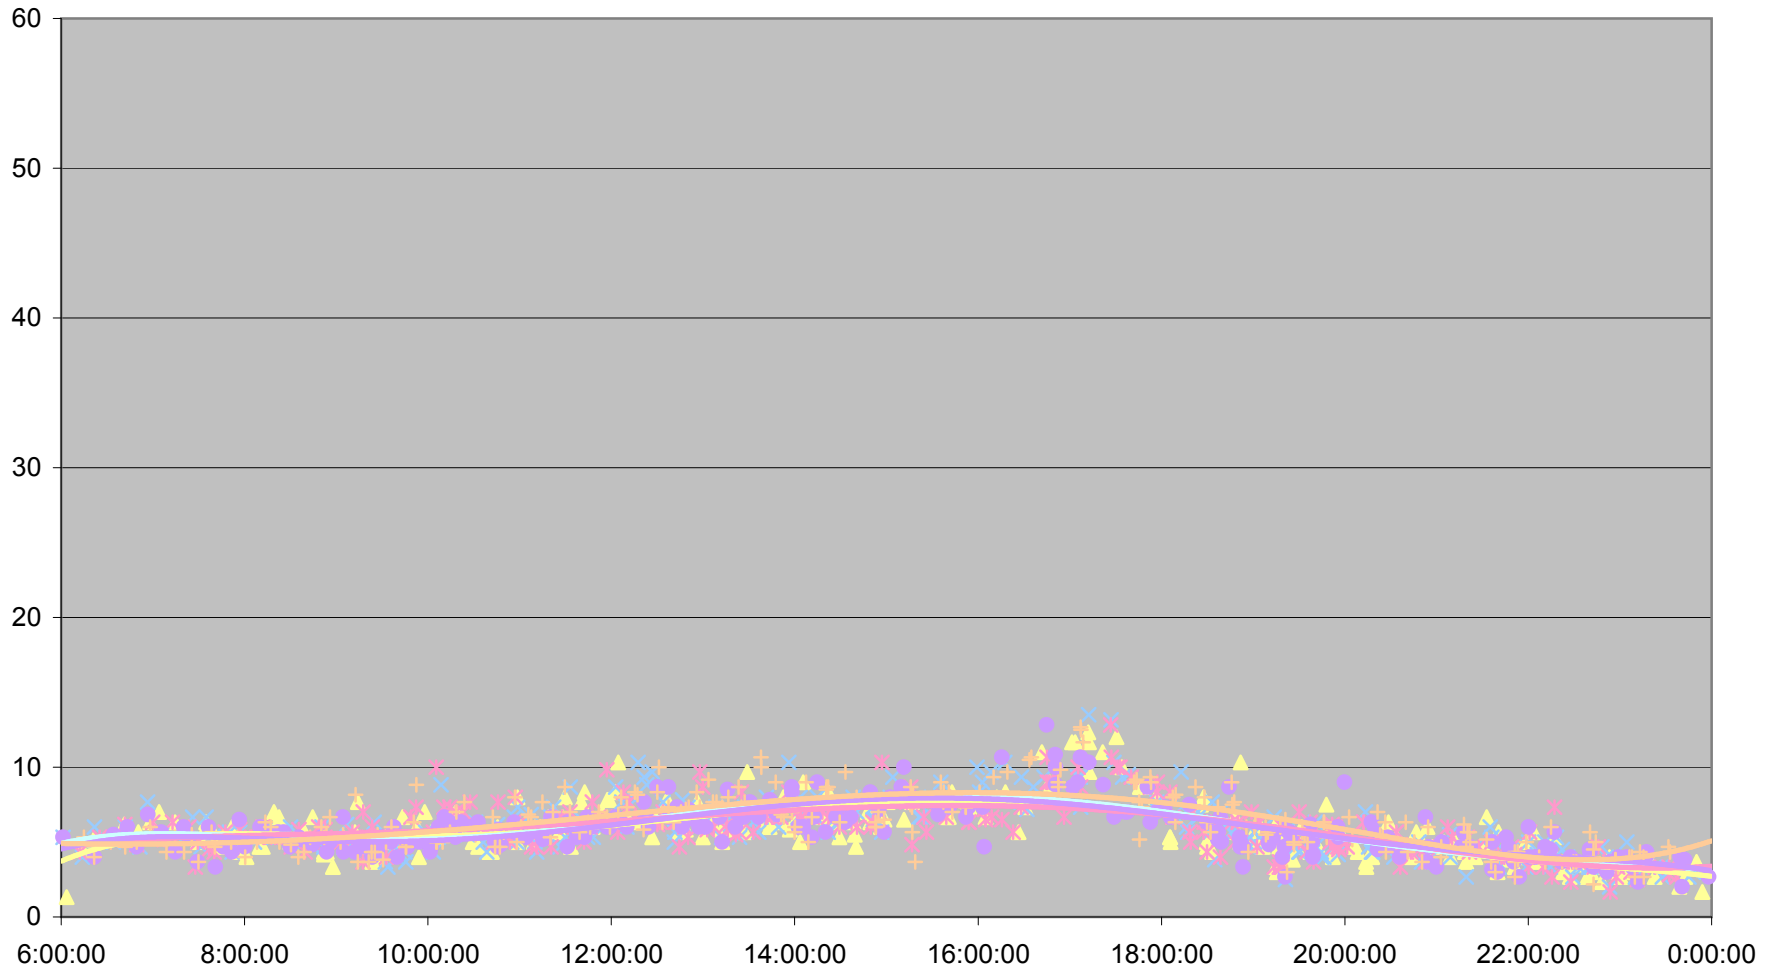

29 Dufferin Link Times From Lawrence To South of Wilson Northbound March 2012