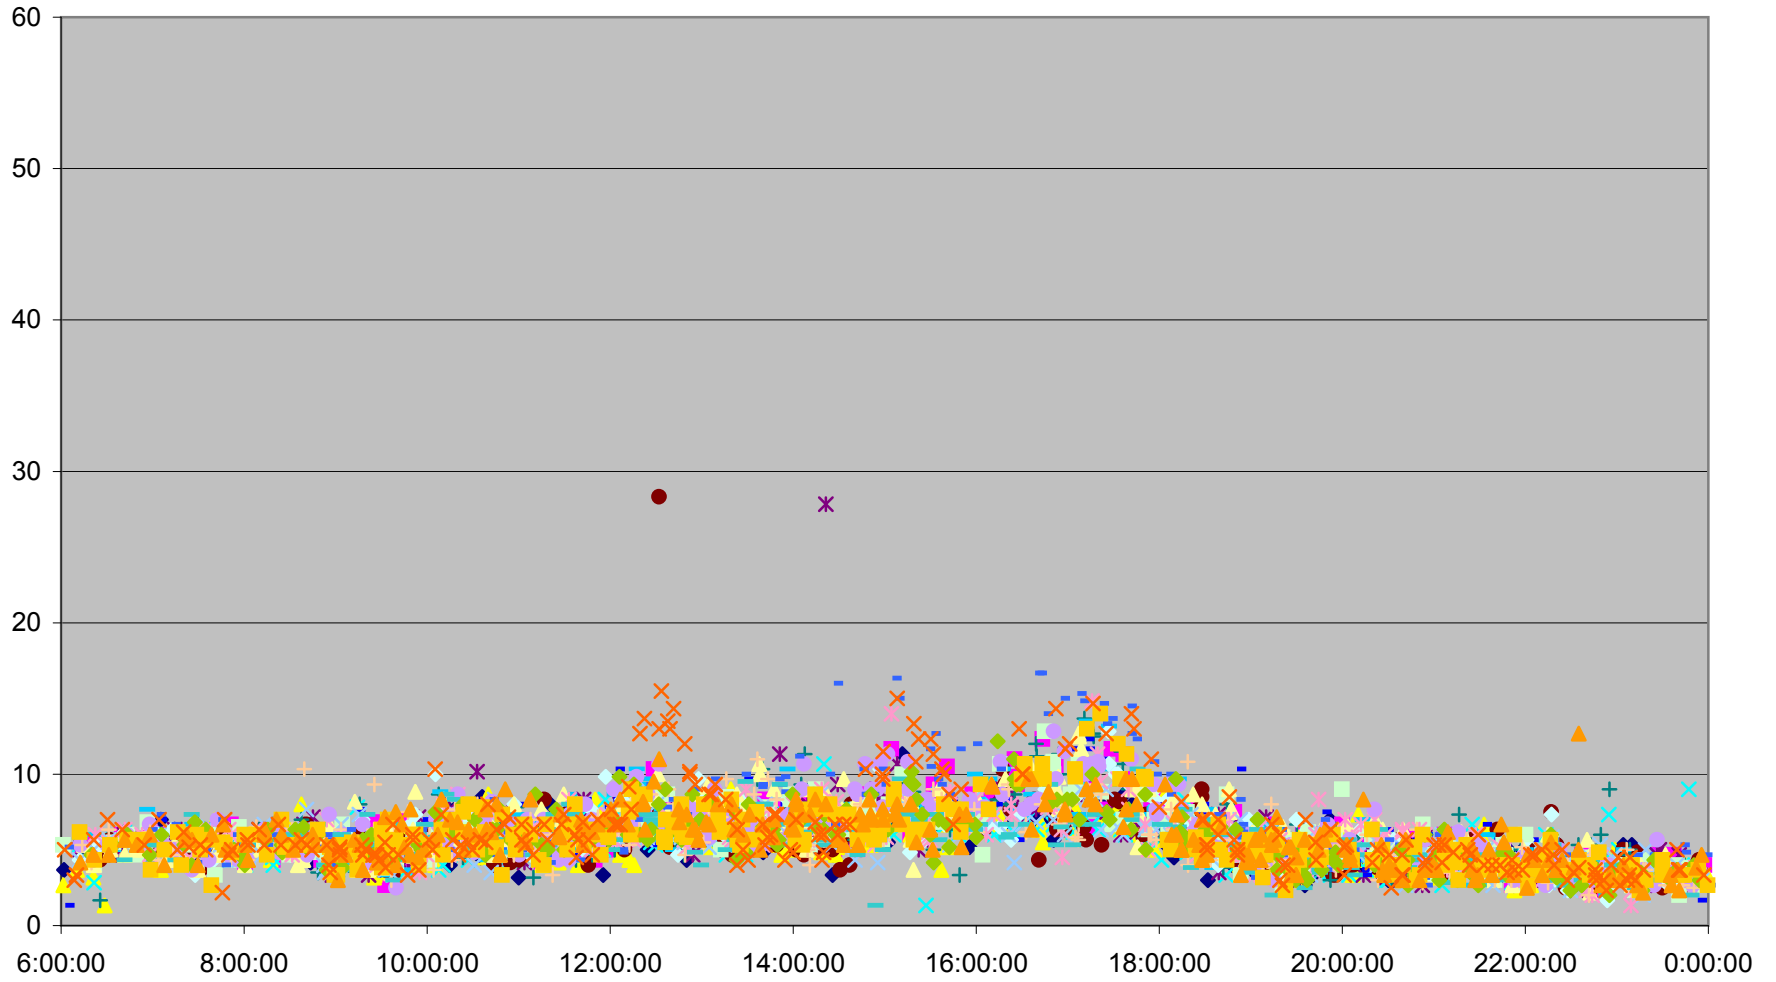

29 Dufferin Link Times From Lawrence To South of Wilson Northbound March 2012

◆ Thu.1	■ Fri.2	▲ Mon.5	× Tue.6	× Wed.7	● Thu.8	+ Fri.9	- Mon.12	- Tue.13	◇ Wed.14	■ Thu.15	▲ Fri.16
× Mon.19	× Tue.20	● Wed.21	+ Thu.22	- Fri.23	- Mon.26	◇ Tue.27	■ Wed.28	▲ Thu.29	× Fri.30