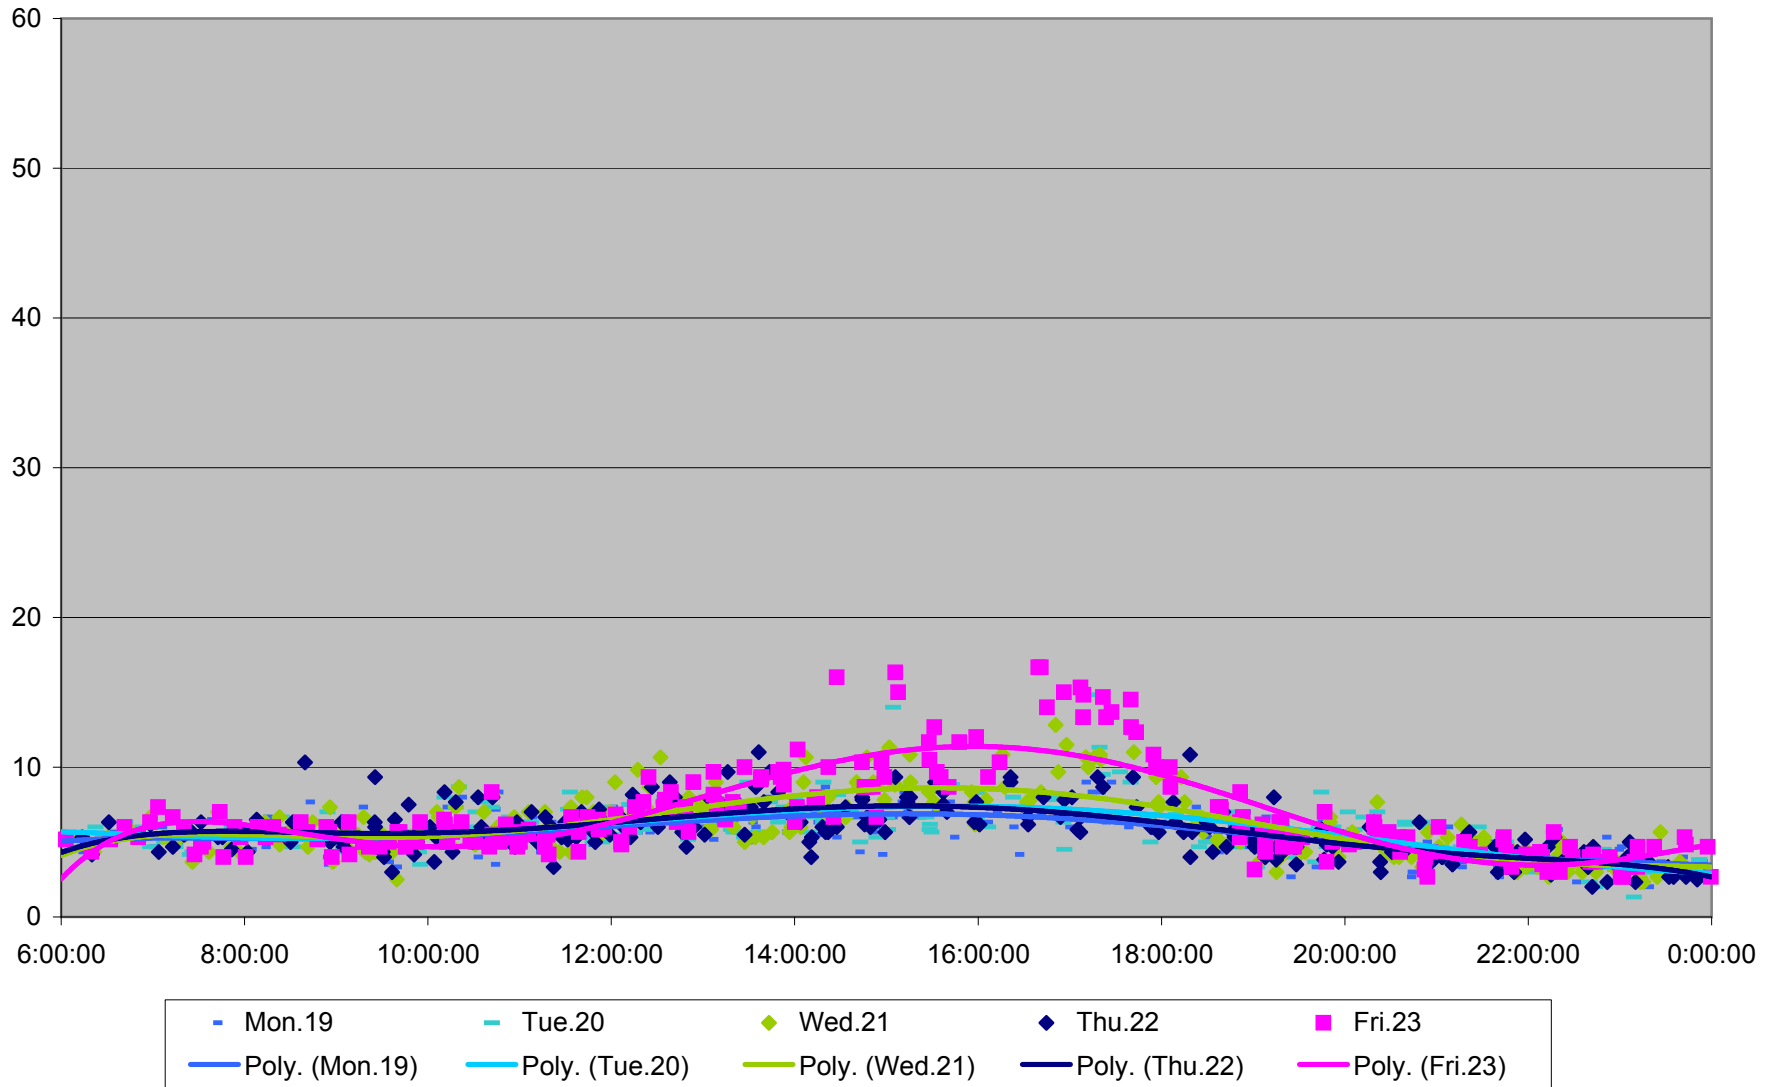

29 Dufferin Link Times From Lawrence To South of Wilson Northbound March 2012