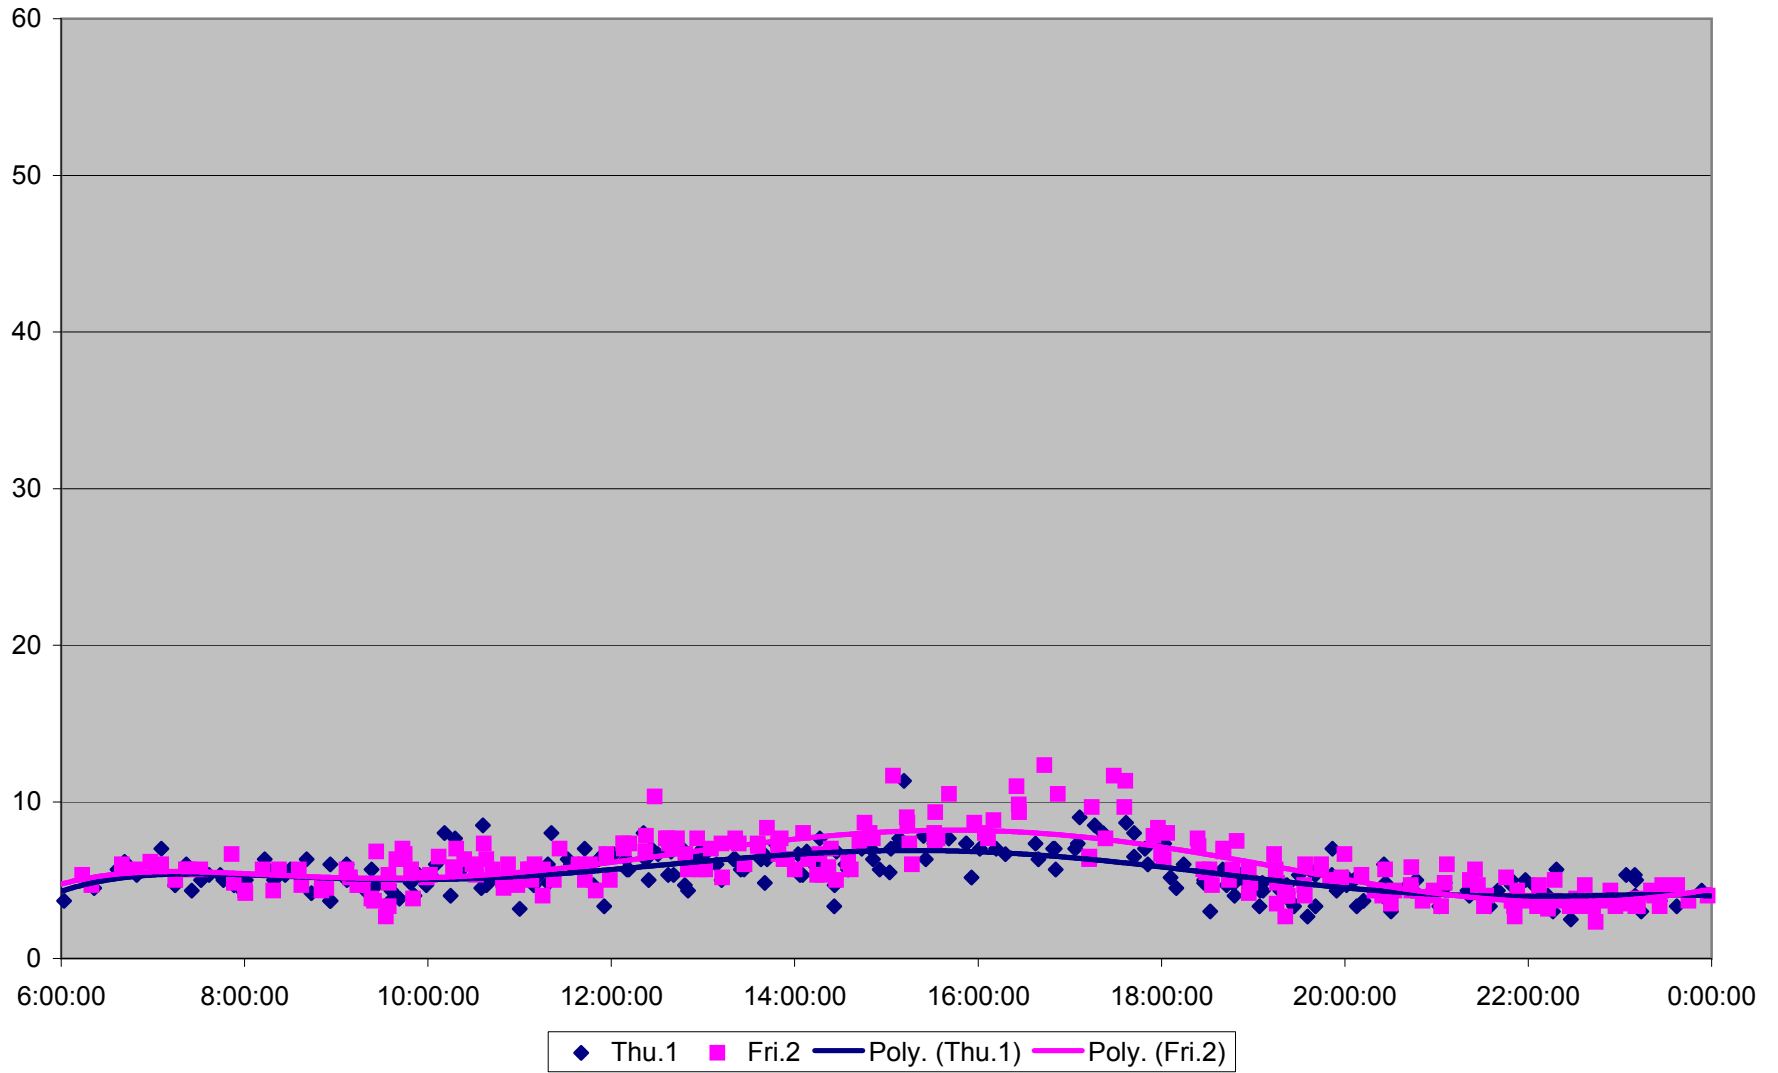

### 29 Dufferin Link Times From Lawrence To South of Wilson Northbound March 2012